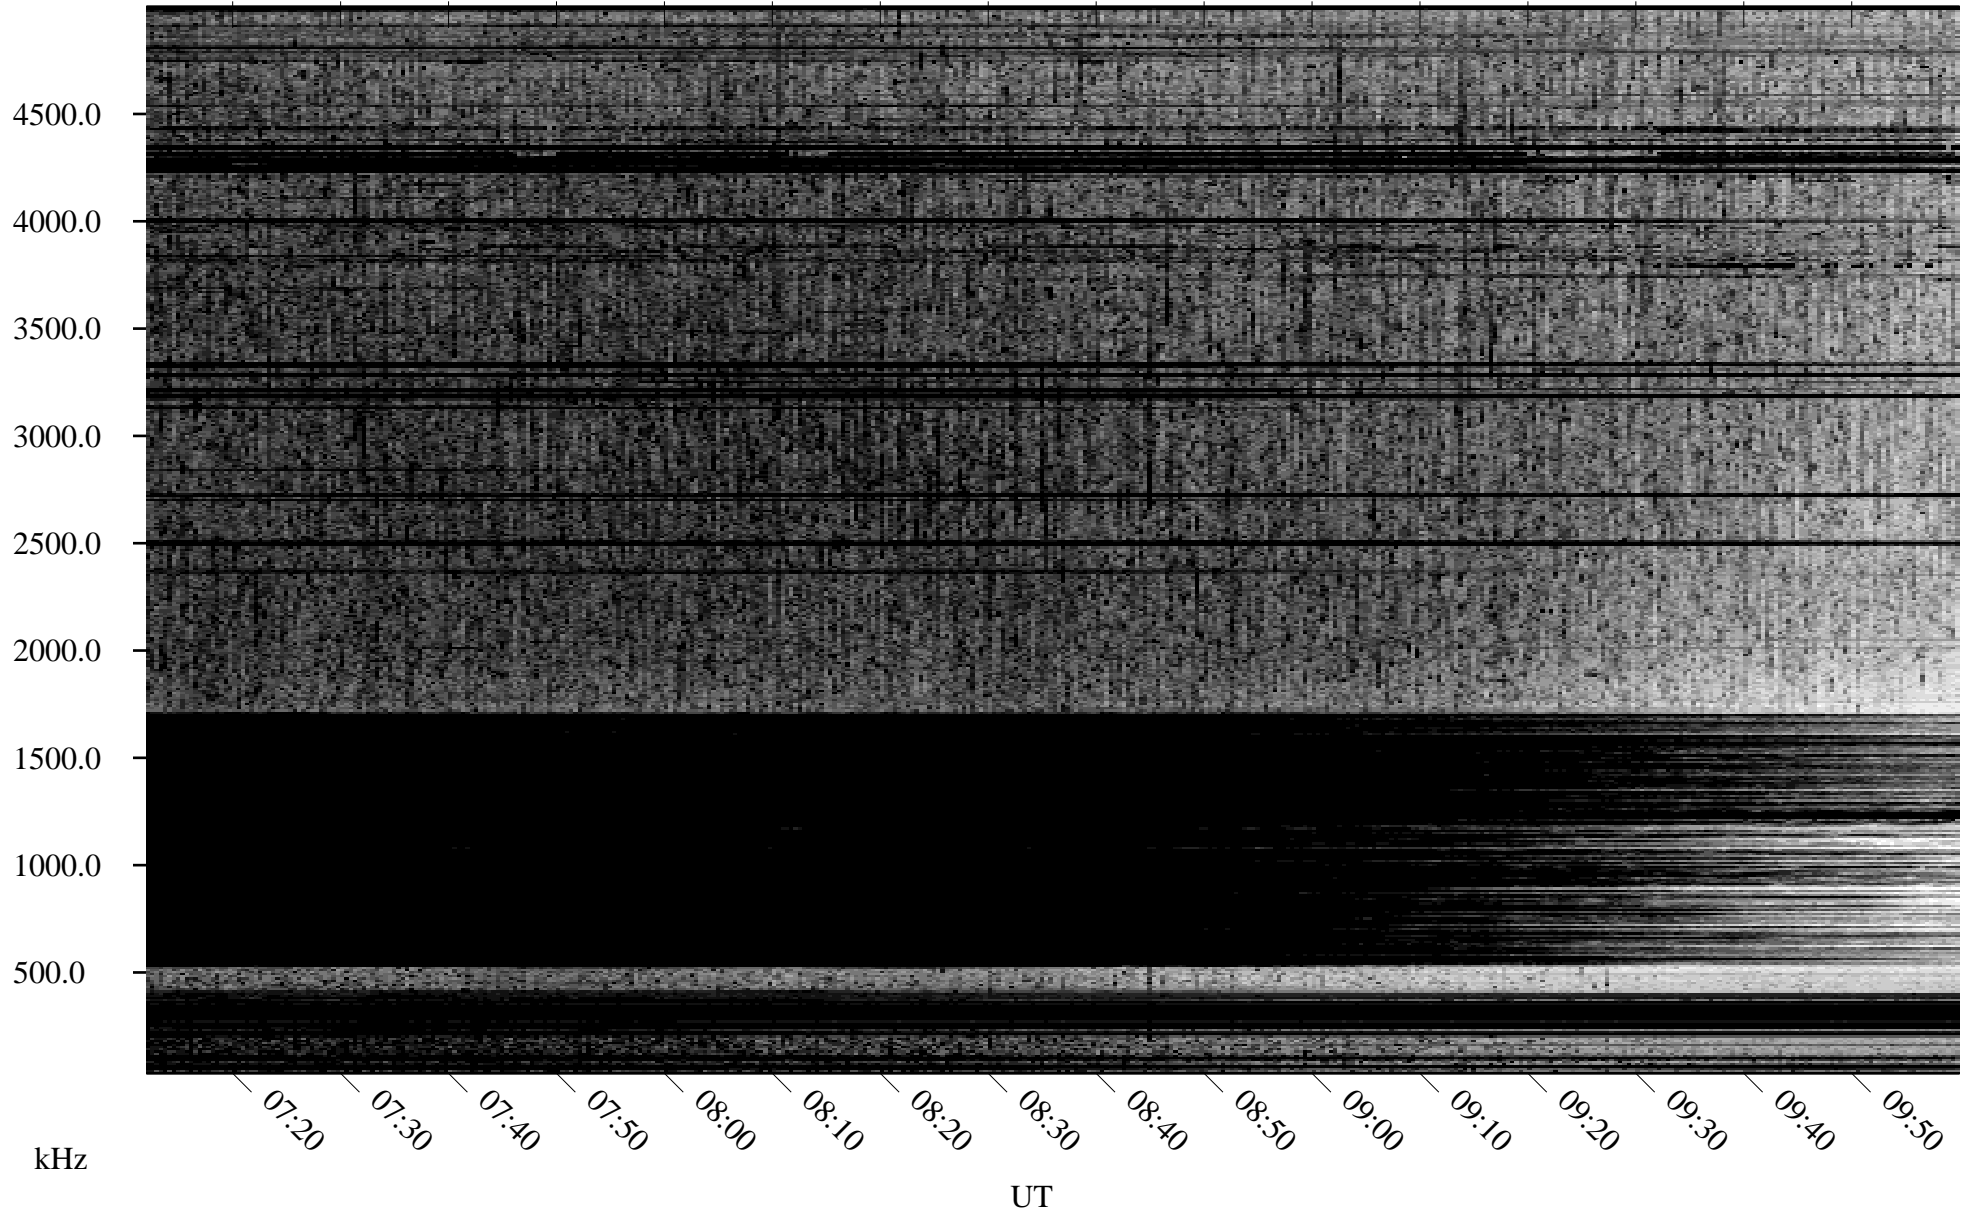

# 06/13/2009 Churchill, Manitoba

Linear Scale    Black = 161    White = 15

ch09163l.r00SUm max\_12

Page 4

# 06/13/2009 Churchill, Manitoba

Linear Scale    Black = 161    White = 15

ch09163l.r00SUm max\_12

Page 5