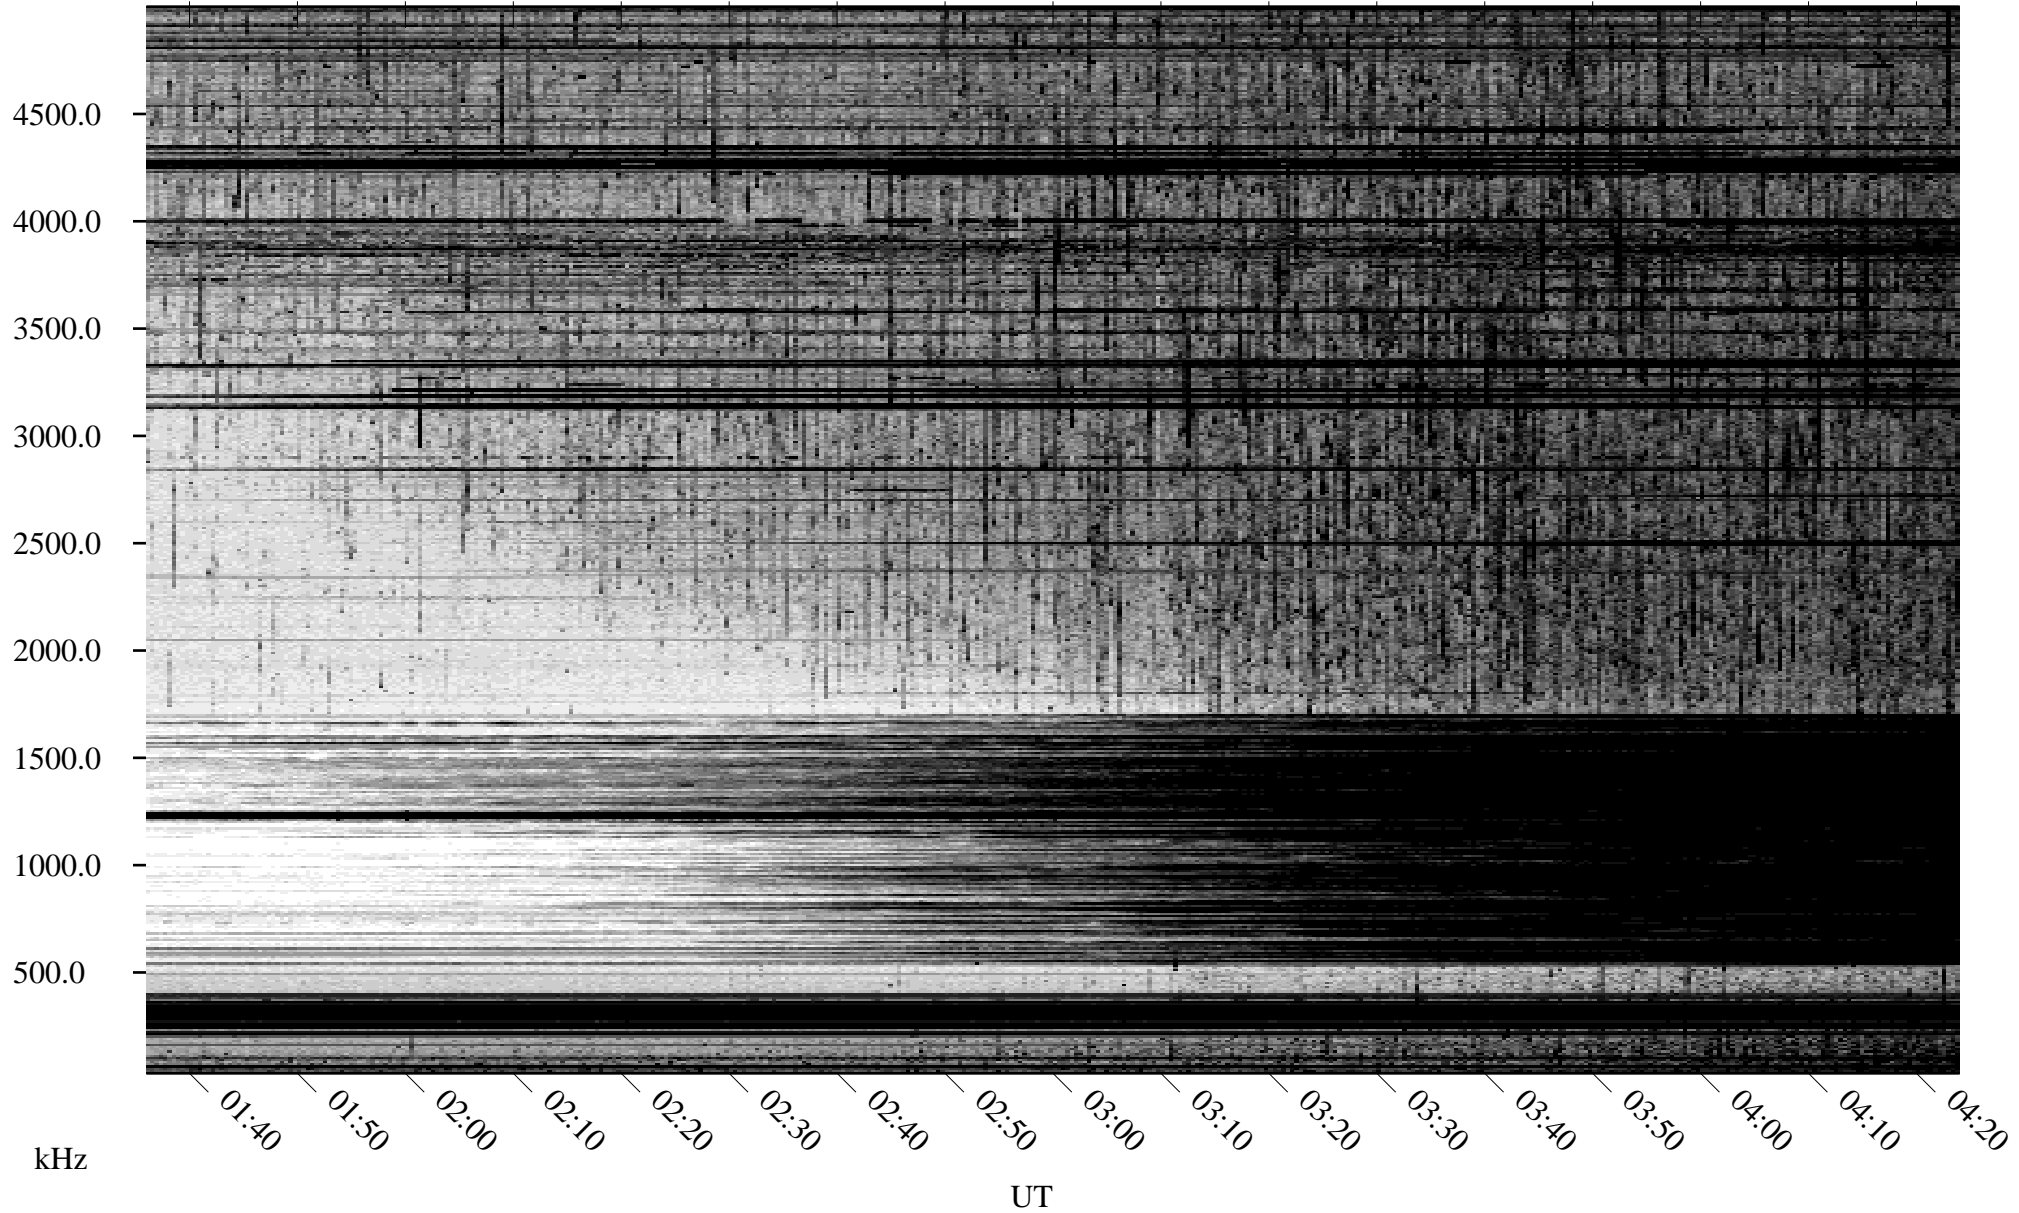

# 06/12/2009 Churchill, Manitoba

Linear Scale    Black = 161    White = 15

ch09163l.r00SUm max\_12

Page 1

# 06/12/2009 Churchill, Manitoba

Linear Scale    Black = 161    White = 15

ch09163l.r00SUm max\_12

Page 2

# 06/13/2009 Churchill, Manitoba

Linear Scale    Black = 161    White = 15

ch09163l.r00SUm max\_12

Page 3

# 06/13/2009 Churchill, Manitoba

Linear Scale    Black = 161    White = 15

ch09163l.r00SUm max\_12

Page 4