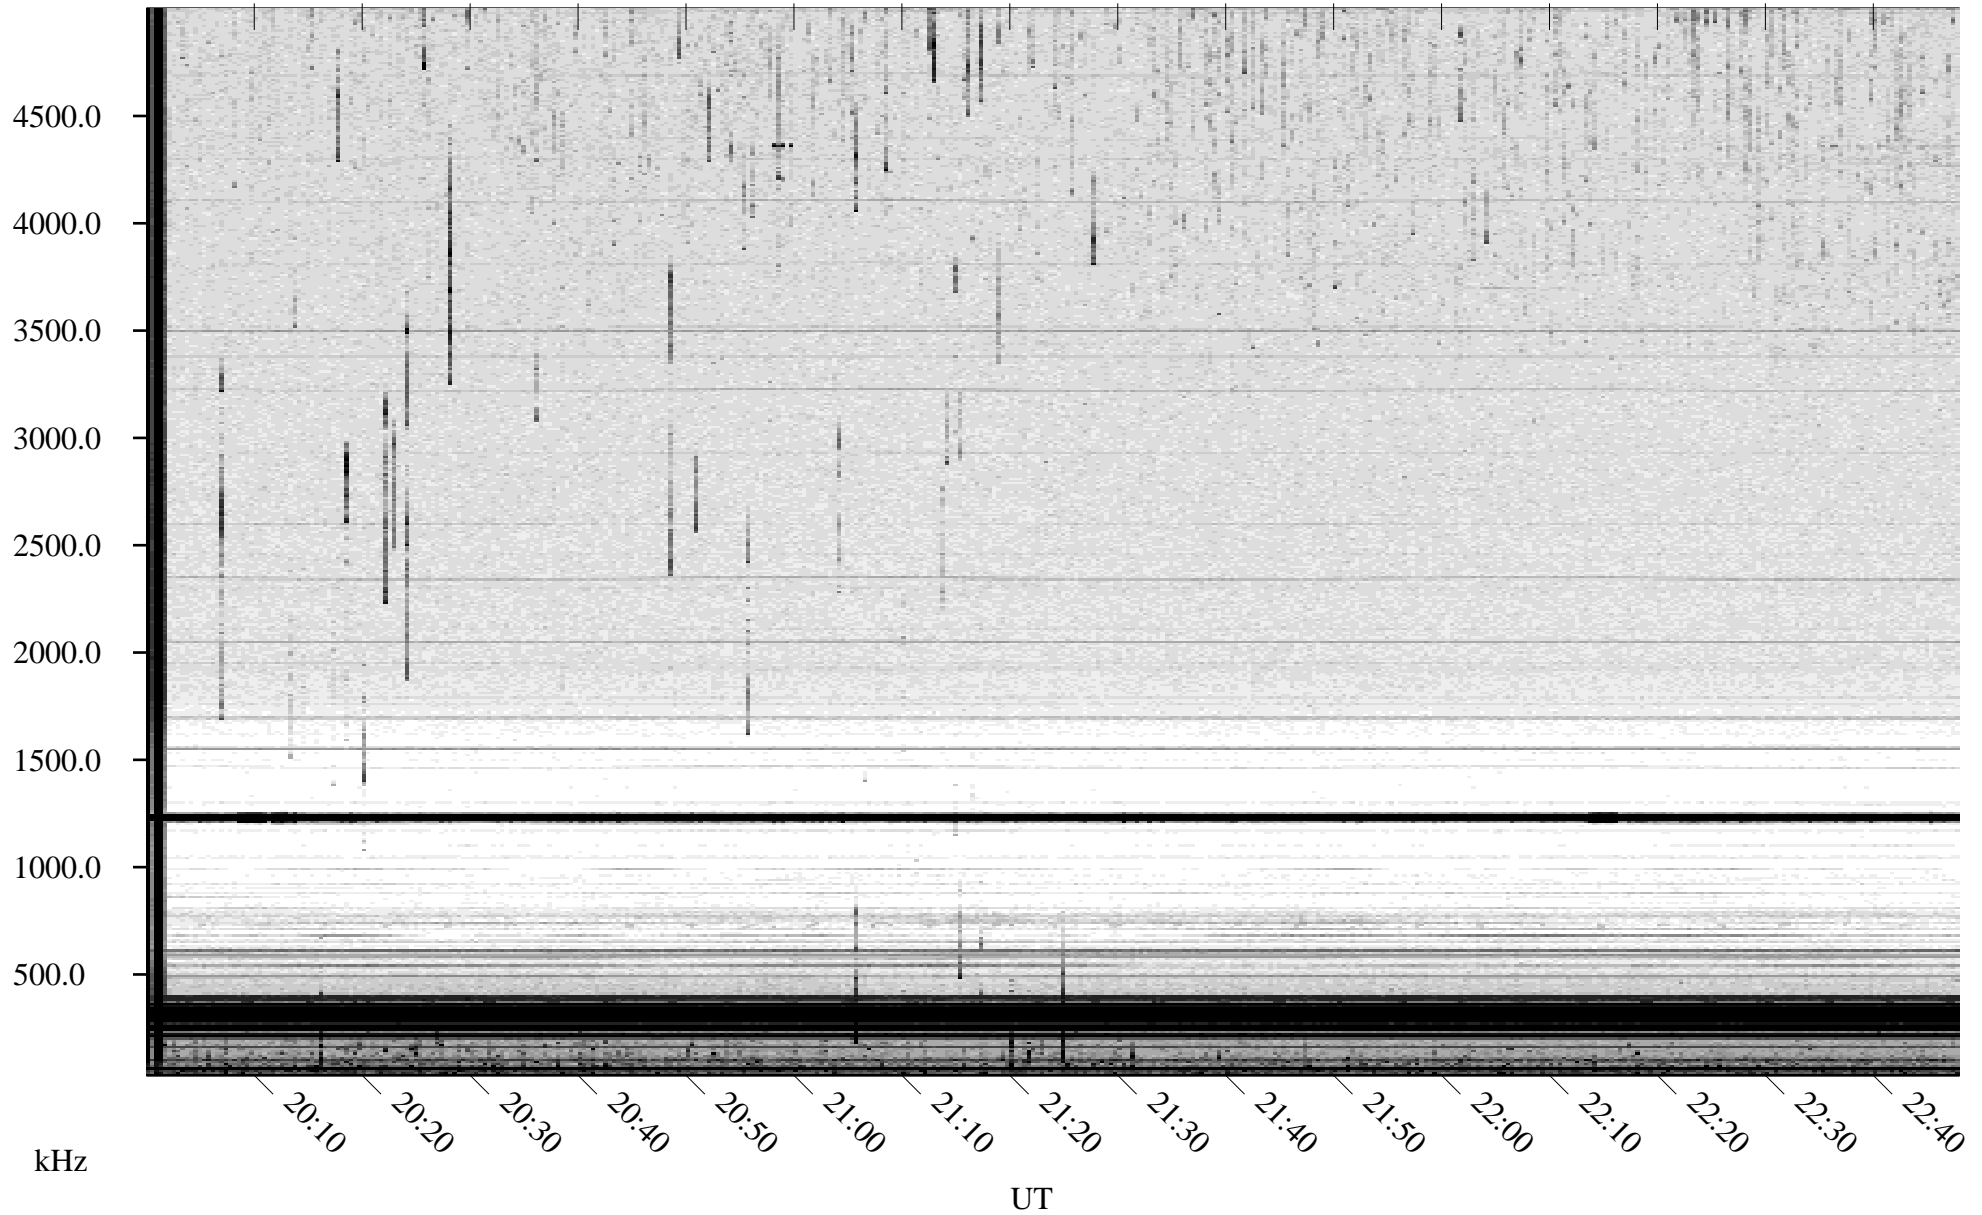

# 06/12/2009 Churchill, Manitoba

Linear Scale    Black = 161    White = 15

ch09163l.r00SUm max\_12

Page 1

# 06/12/2009 Churchill, Manitoba

Linear Scale    Black = 161    White = 15

ch09163l.r00SUm max\_12

Page 2

# 06/13/2009 Churchill, Manitoba

Linear Scale    Black = 161    White = 15

ch09163l.r00SUm max\_12

Page 3

# 06/13/2009 Churchill, Manitoba

Linear Scale    Black = 161    White = 15

ch09163l.r00SUm max\_12

Page 4