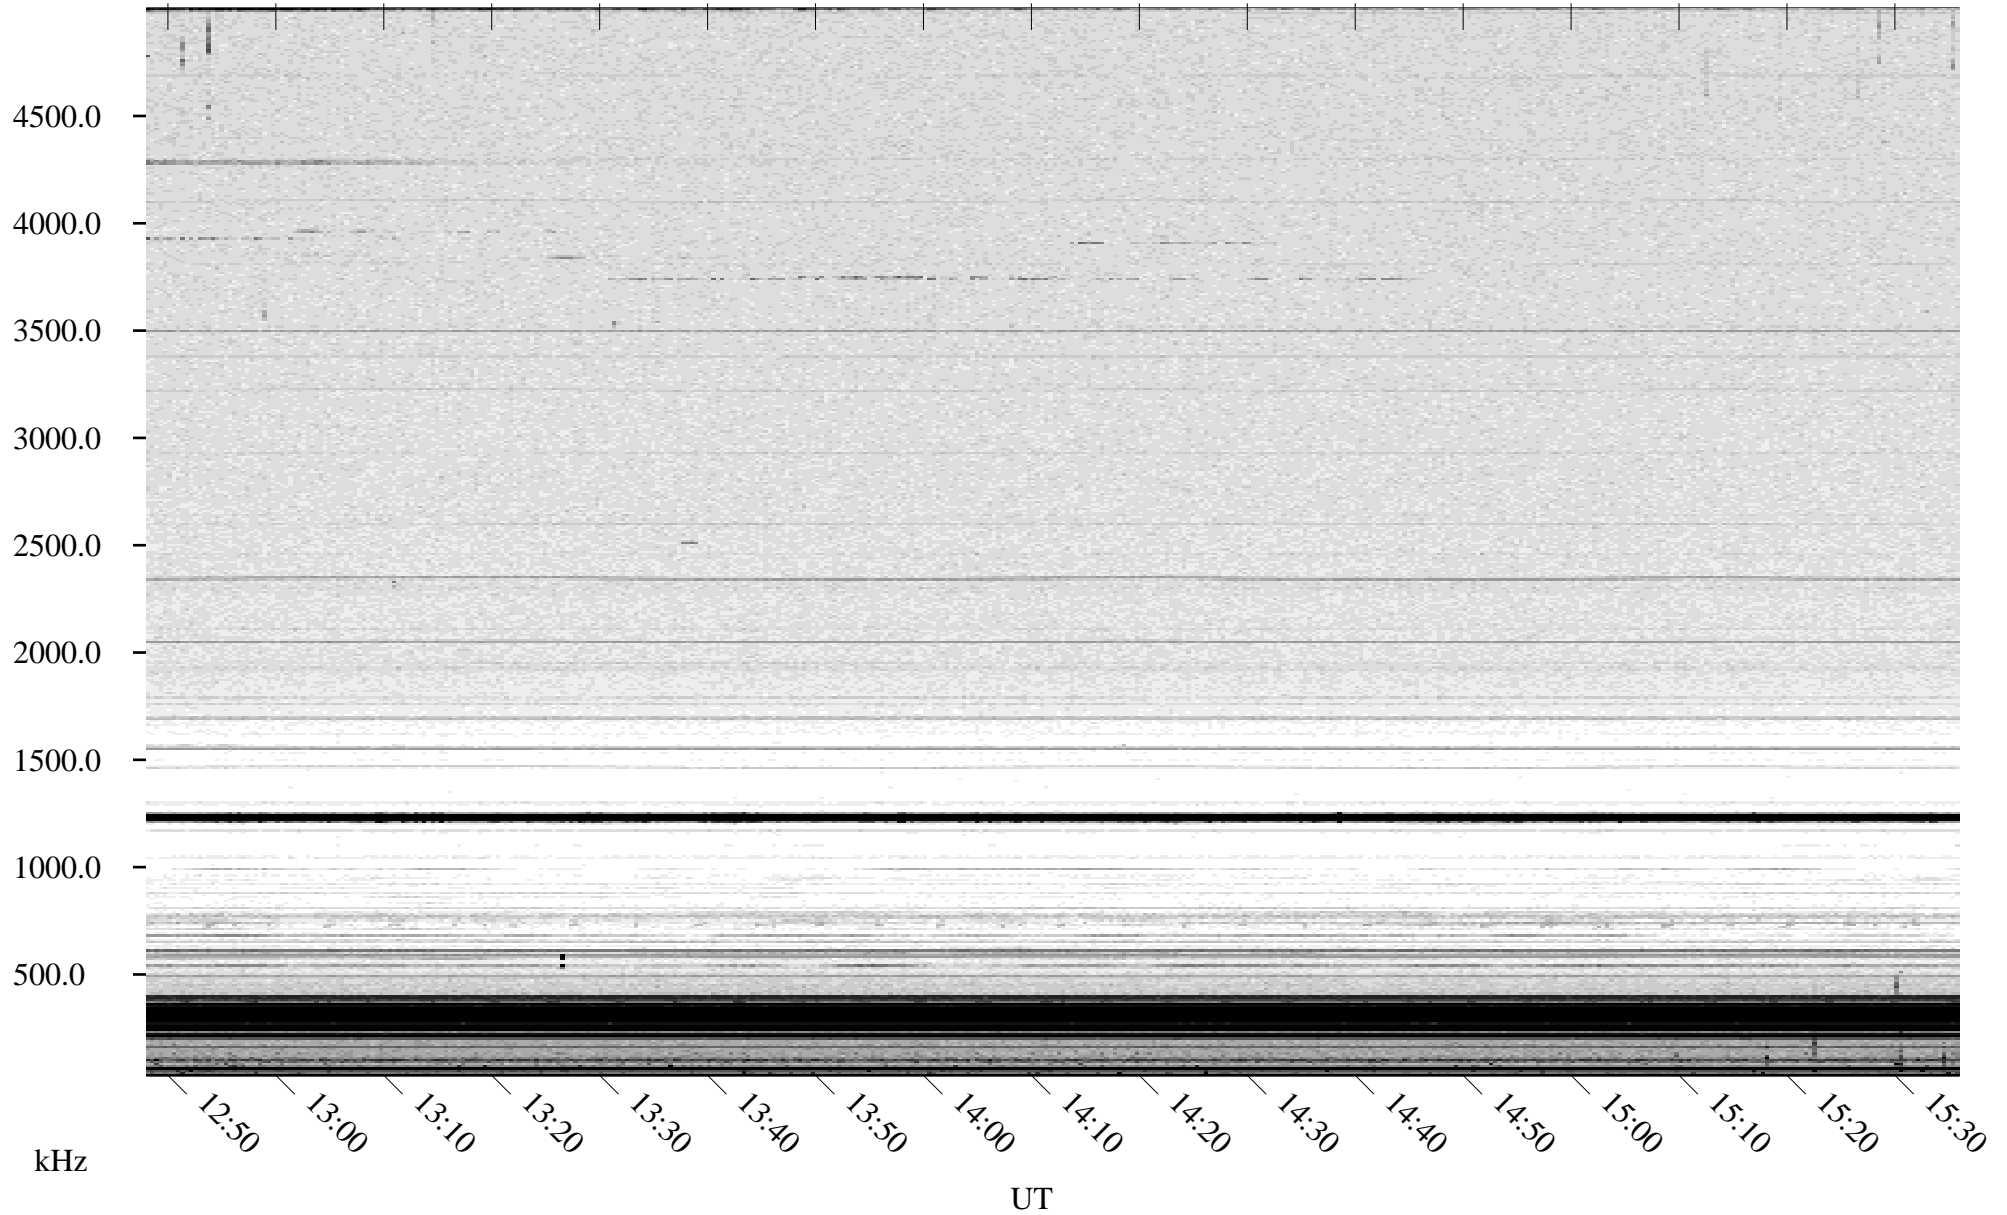

# 06/13/2009 Churchill, Manitoba

Linear Scale    Black = 161    White = 15

ch09163l.r00SUm max\_12

Page 5

# 06/13/2009 Churchill, Manitoba

Linear Scale    Black = 161    White = 15

ch09163l.r00SUm max\_12

Page 6

# 06/13/2009 Churchill, Manitoba

Linear Scale    Black = 161    White = 15

ch09163l.r00SUm max\_12

Page 7

# 06/13/2009 Churchill, Manitoba

Linear Scale    Black = 161    White = 15

ch09163l.r00SUm max\_12

Page 8