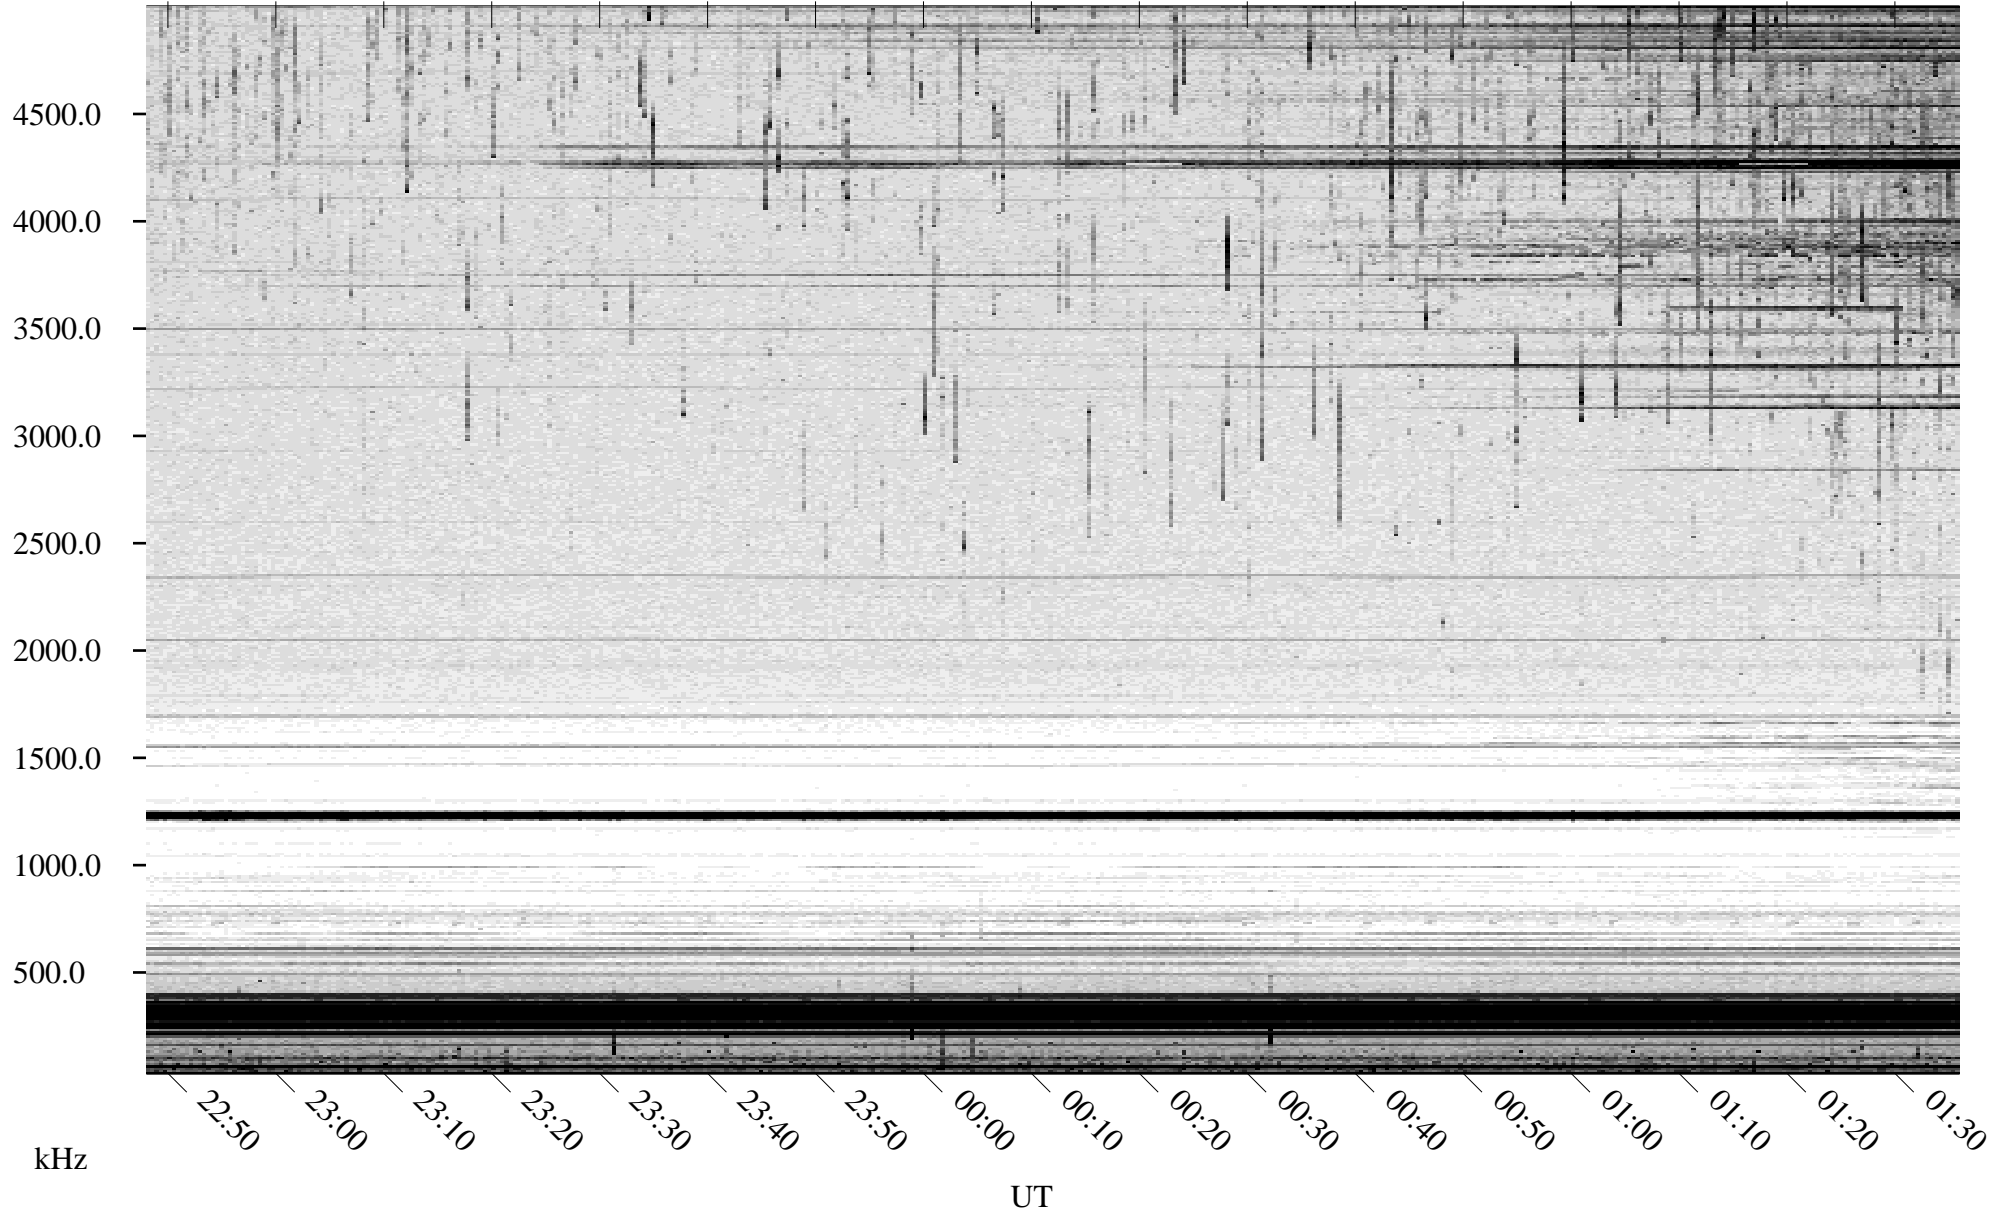

# 06/12/2009 Churchill, Manitoba

Linear Scale    Black = 161    White = 15

ch09163l.r00SUm max\_12

Page 1

# 06/12/2009 Churchill, Manitoba

Linear Scale    Black = 161    White = 15

ch09163l.r00SUm max\_12

Page 2

# 06/13/2009 Churchill, Manitoba

Linear Scale    Black = 161    White = 15

ch09163l.r00SUm max\_12

Page 3

# 06/13/2009 Churchill, Manitoba

Linear Scale    Black = 161    White = 15

ch09163l.r00SUm max\_12

Page 4