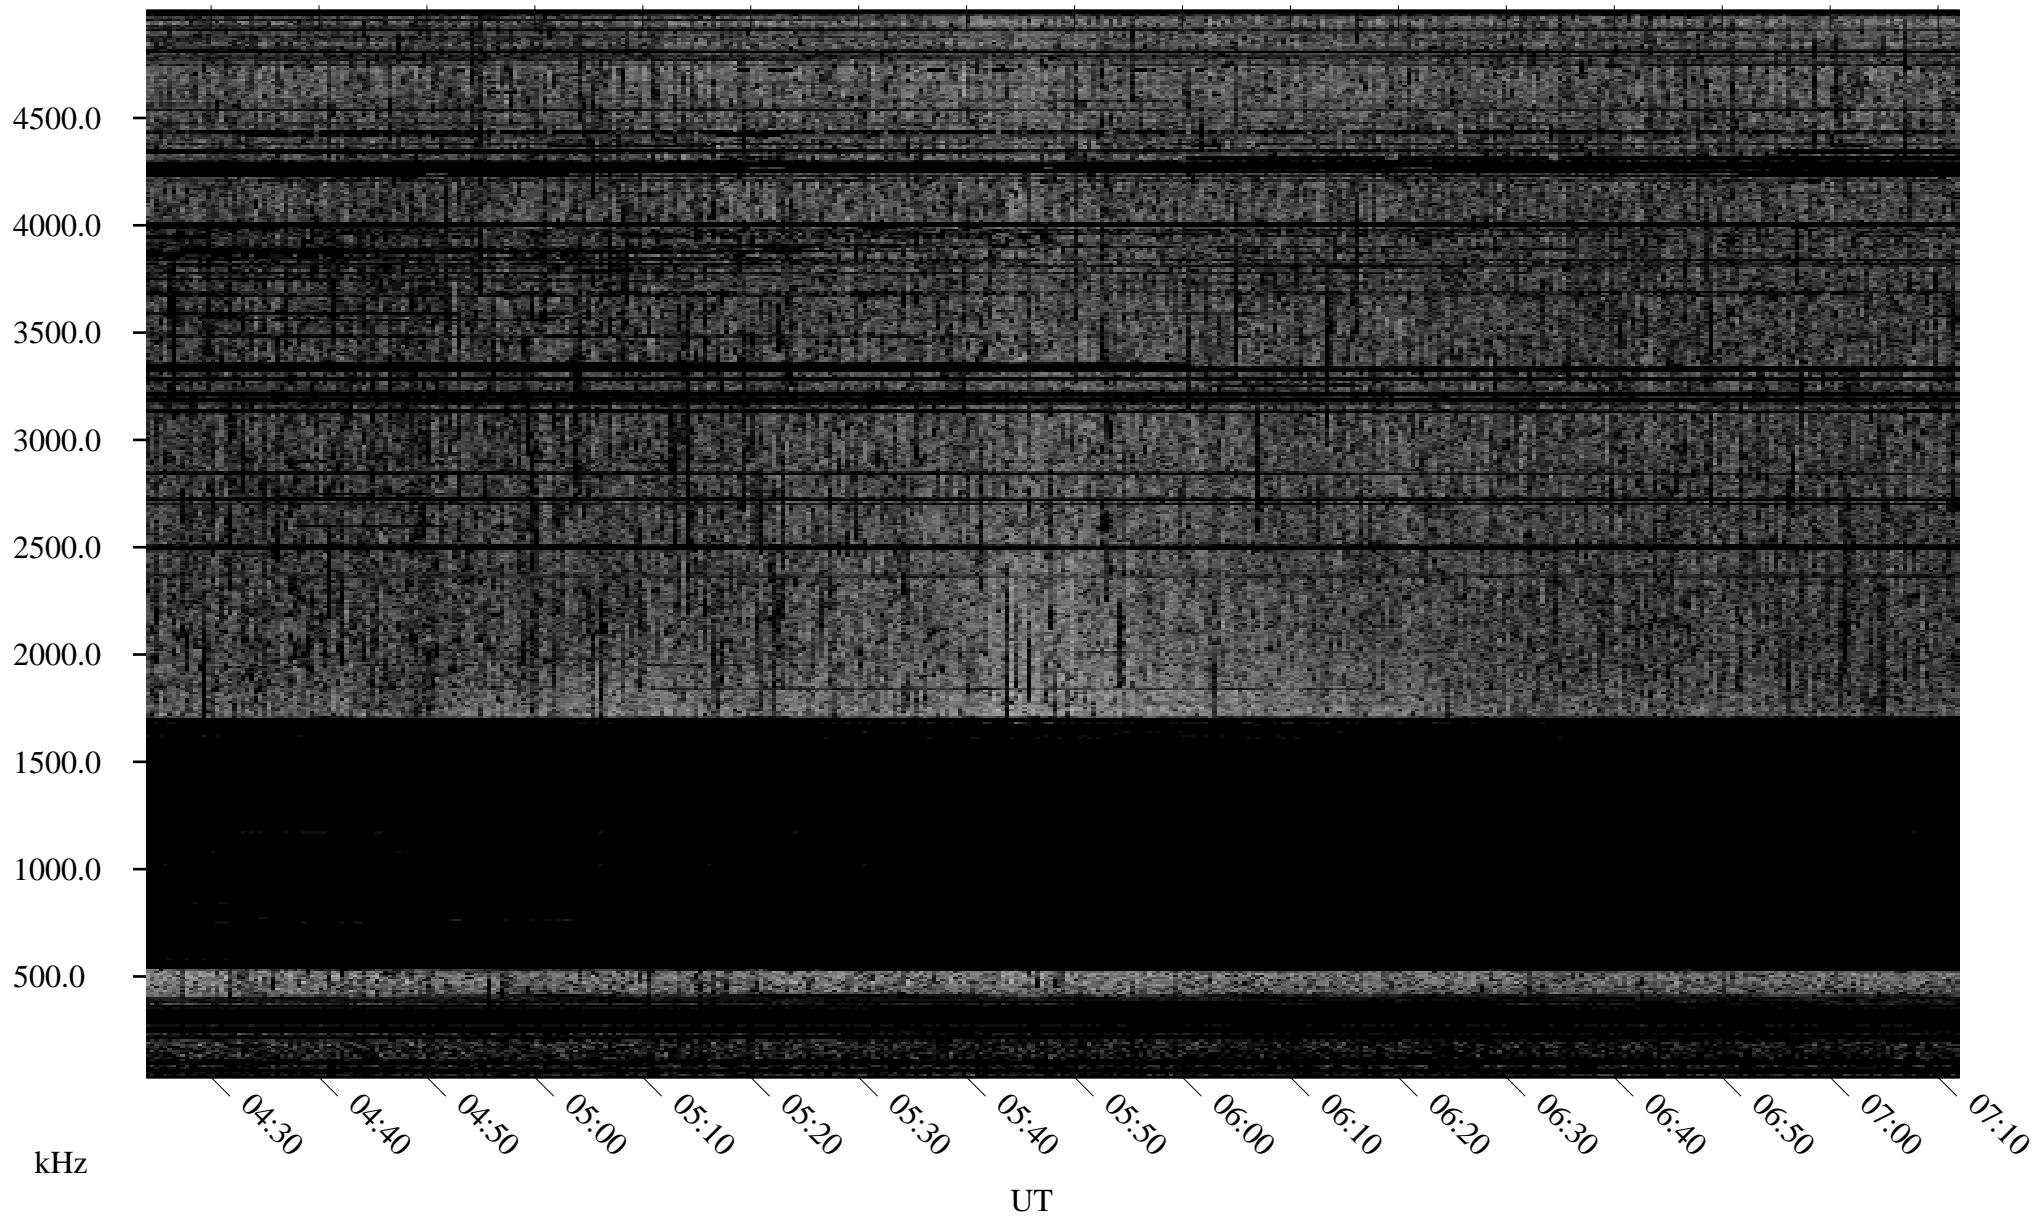

# 06/12/2009 Churchill, Manitoba

Linear Scale    Black = 161    White = 15

ch09163l.r00SUm max\_12

Page 2

# 06/13/2009 Churchill, Manitoba

Linear Scale    Black = 161    White = 15

ch09163l.r00SUm max\_12

Page 3

# 06/13/2009 Churchill, Manitoba

Linear Scale    Black = 161    White = 15

ch09163l.r00SUm max\_12

Page 4