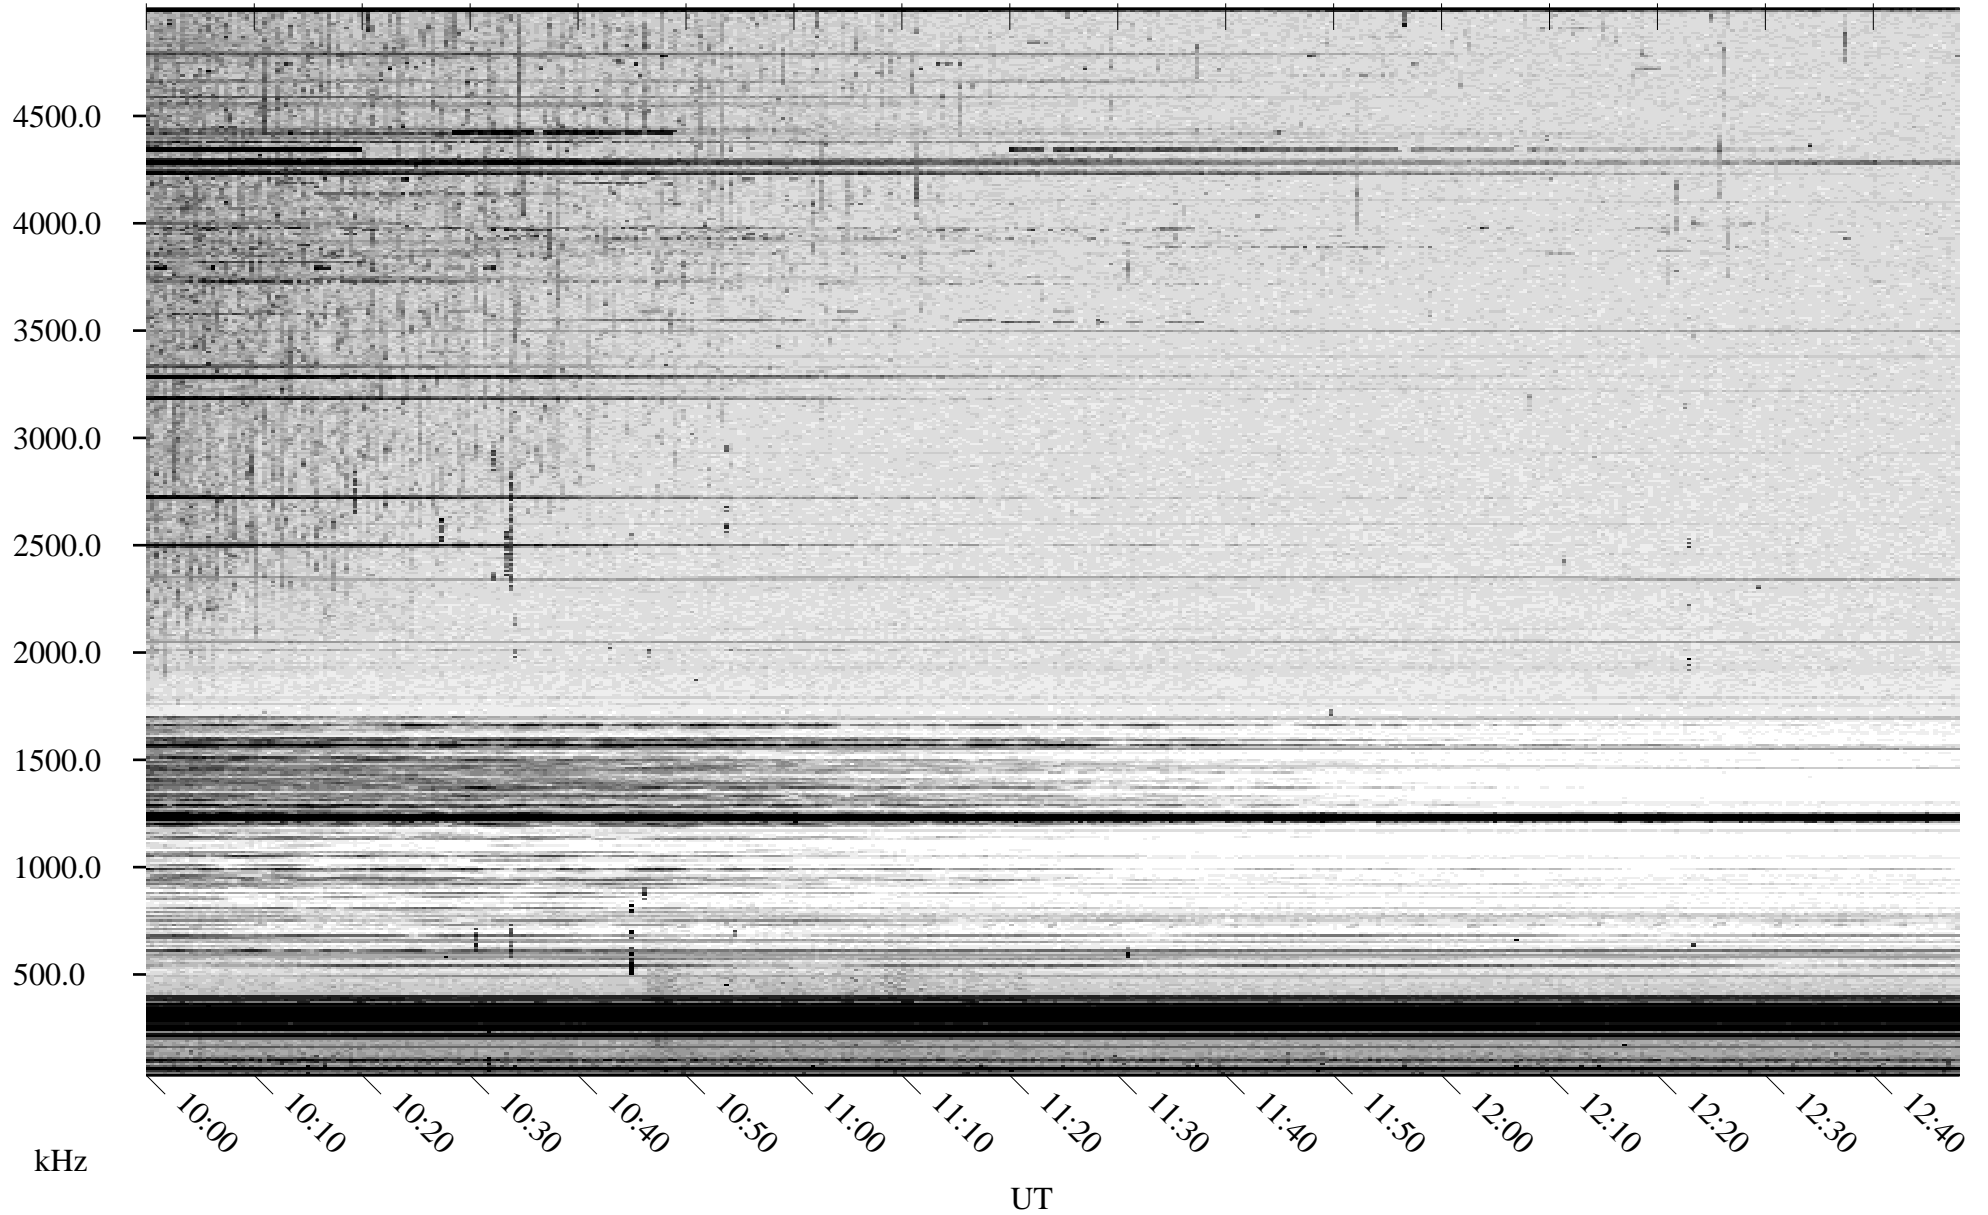

# 06/13/2009 Churchill, Manitoba

Linear Scale    Black = 161    White = 15

ch09163l.r00SUm max\_12

Page 5

# 06/13/2009 Churchill, Manitoba

Linear Scale    Black = 161    White = 15

ch09163l.r00SUm max\_12

Page 6