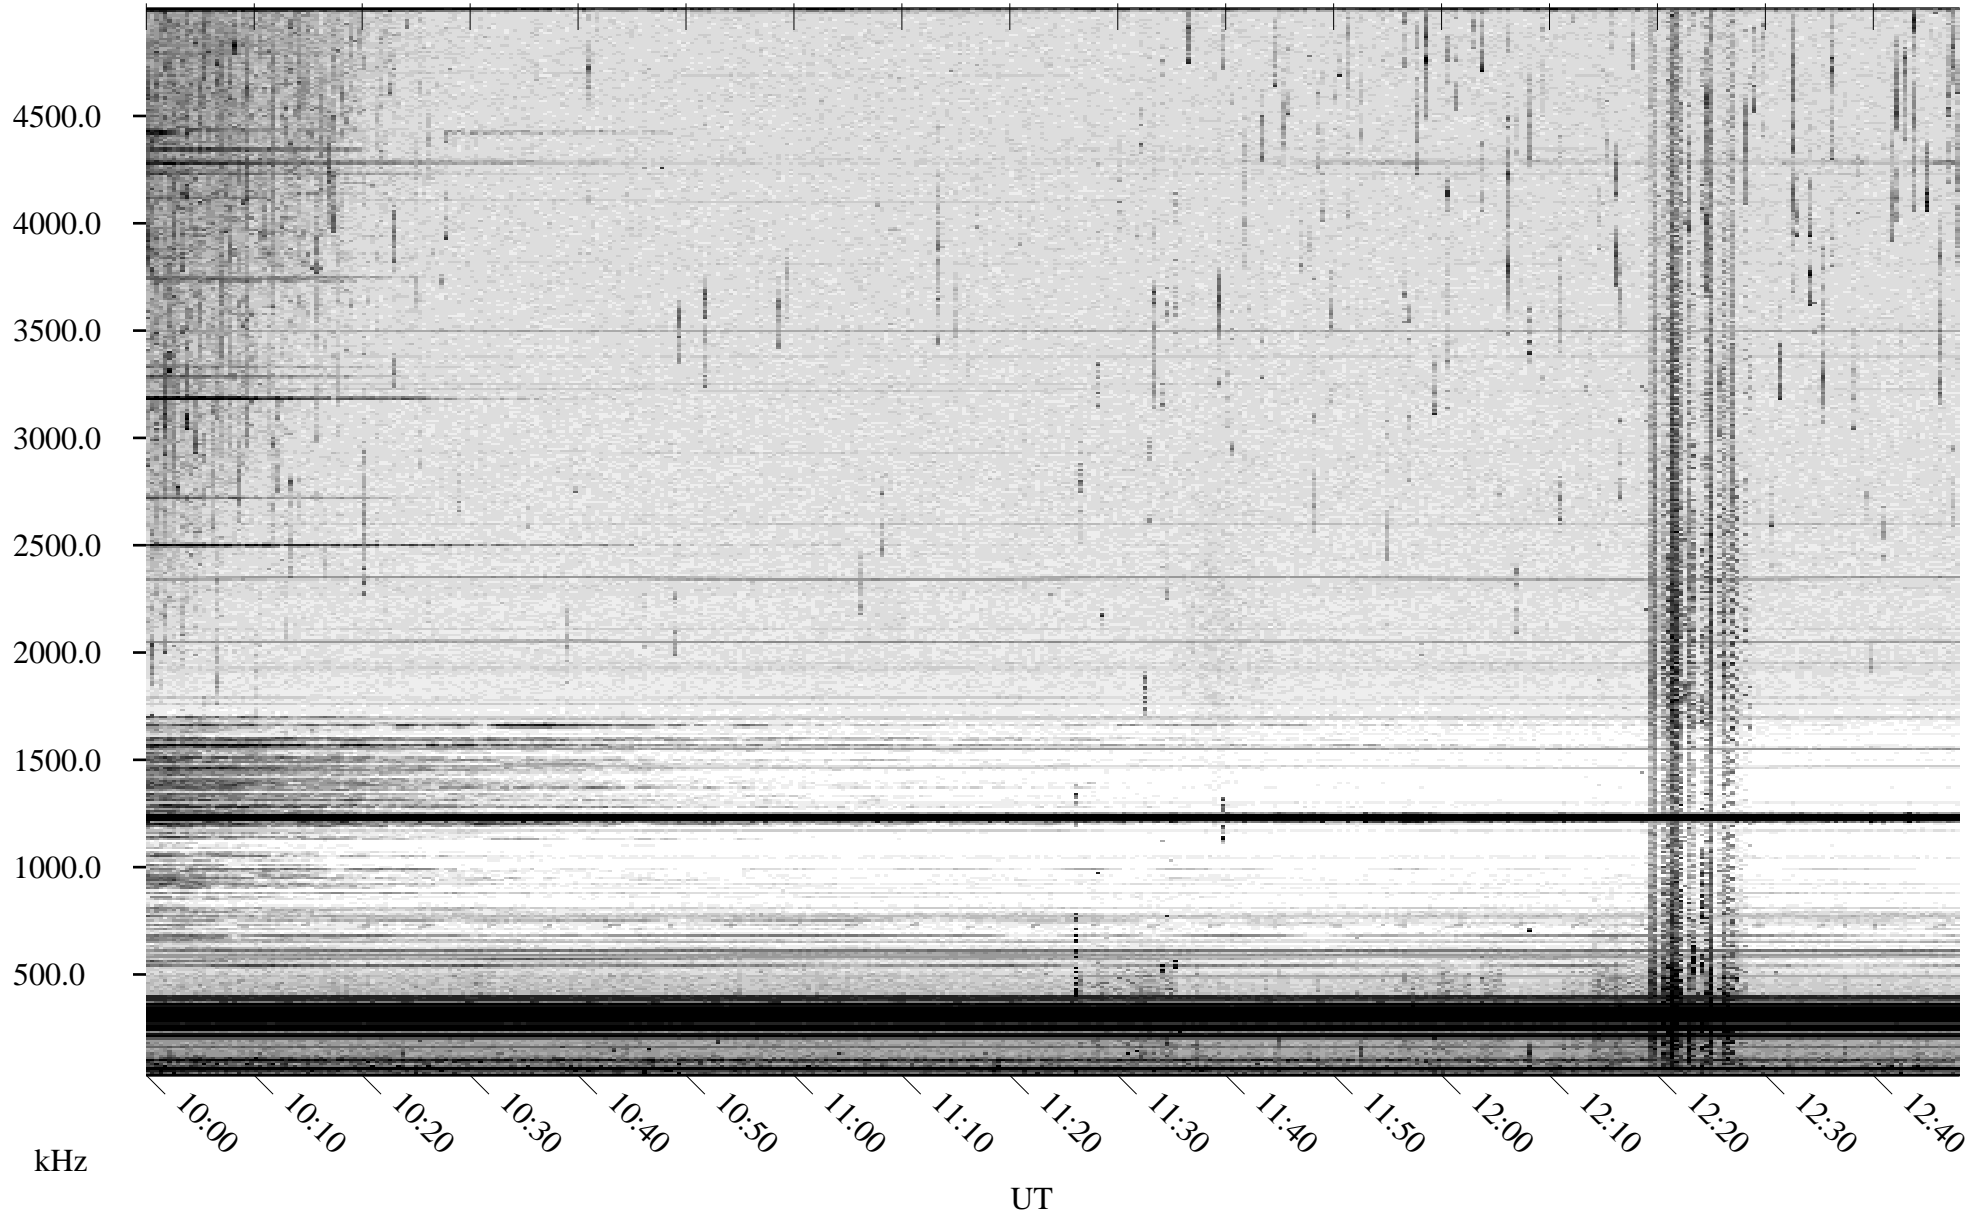

06/13/2009 Churchill, Manitoba

Linear Scale Black = 161 White = 15

ch09164l.r00SUm max_12

Page 1

06/13/2009 Churchill, Manitoba

Linear Scale Black = 161 White = 15

ch09164l.r00SUm max_12

Page 2

06/14/2009 Churchill, Manitoba

Linear Scale Black = 161 White = 15

ch09164l.r00SUm max_12

Page 3

06/14/2009 Churchill, Manitoba

Linear Scale Black = 161 White = 15

ch09164l.r00SUm max_12

Page 4

06/14/2009 Churchill, Manitoba

Linear Scale Black = 161 White = 15

ch09164l.r00SUm max_12

Page 5

06/14/2009 Churchill, Manitoba

Linear Scale Black = 161 White = 15

ch09164l.r00SUm max_12

Page 6

06/14/2009 Churchill, Manitoba

Linear Scale Black = 161 White = 15

ch09164l.r00SUm max_12

Page 7

06/14/2009 Churchill, Manitoba

Linear Scale Black = 161 White = 15

ch09164l.r00SUm max_12

Page 8