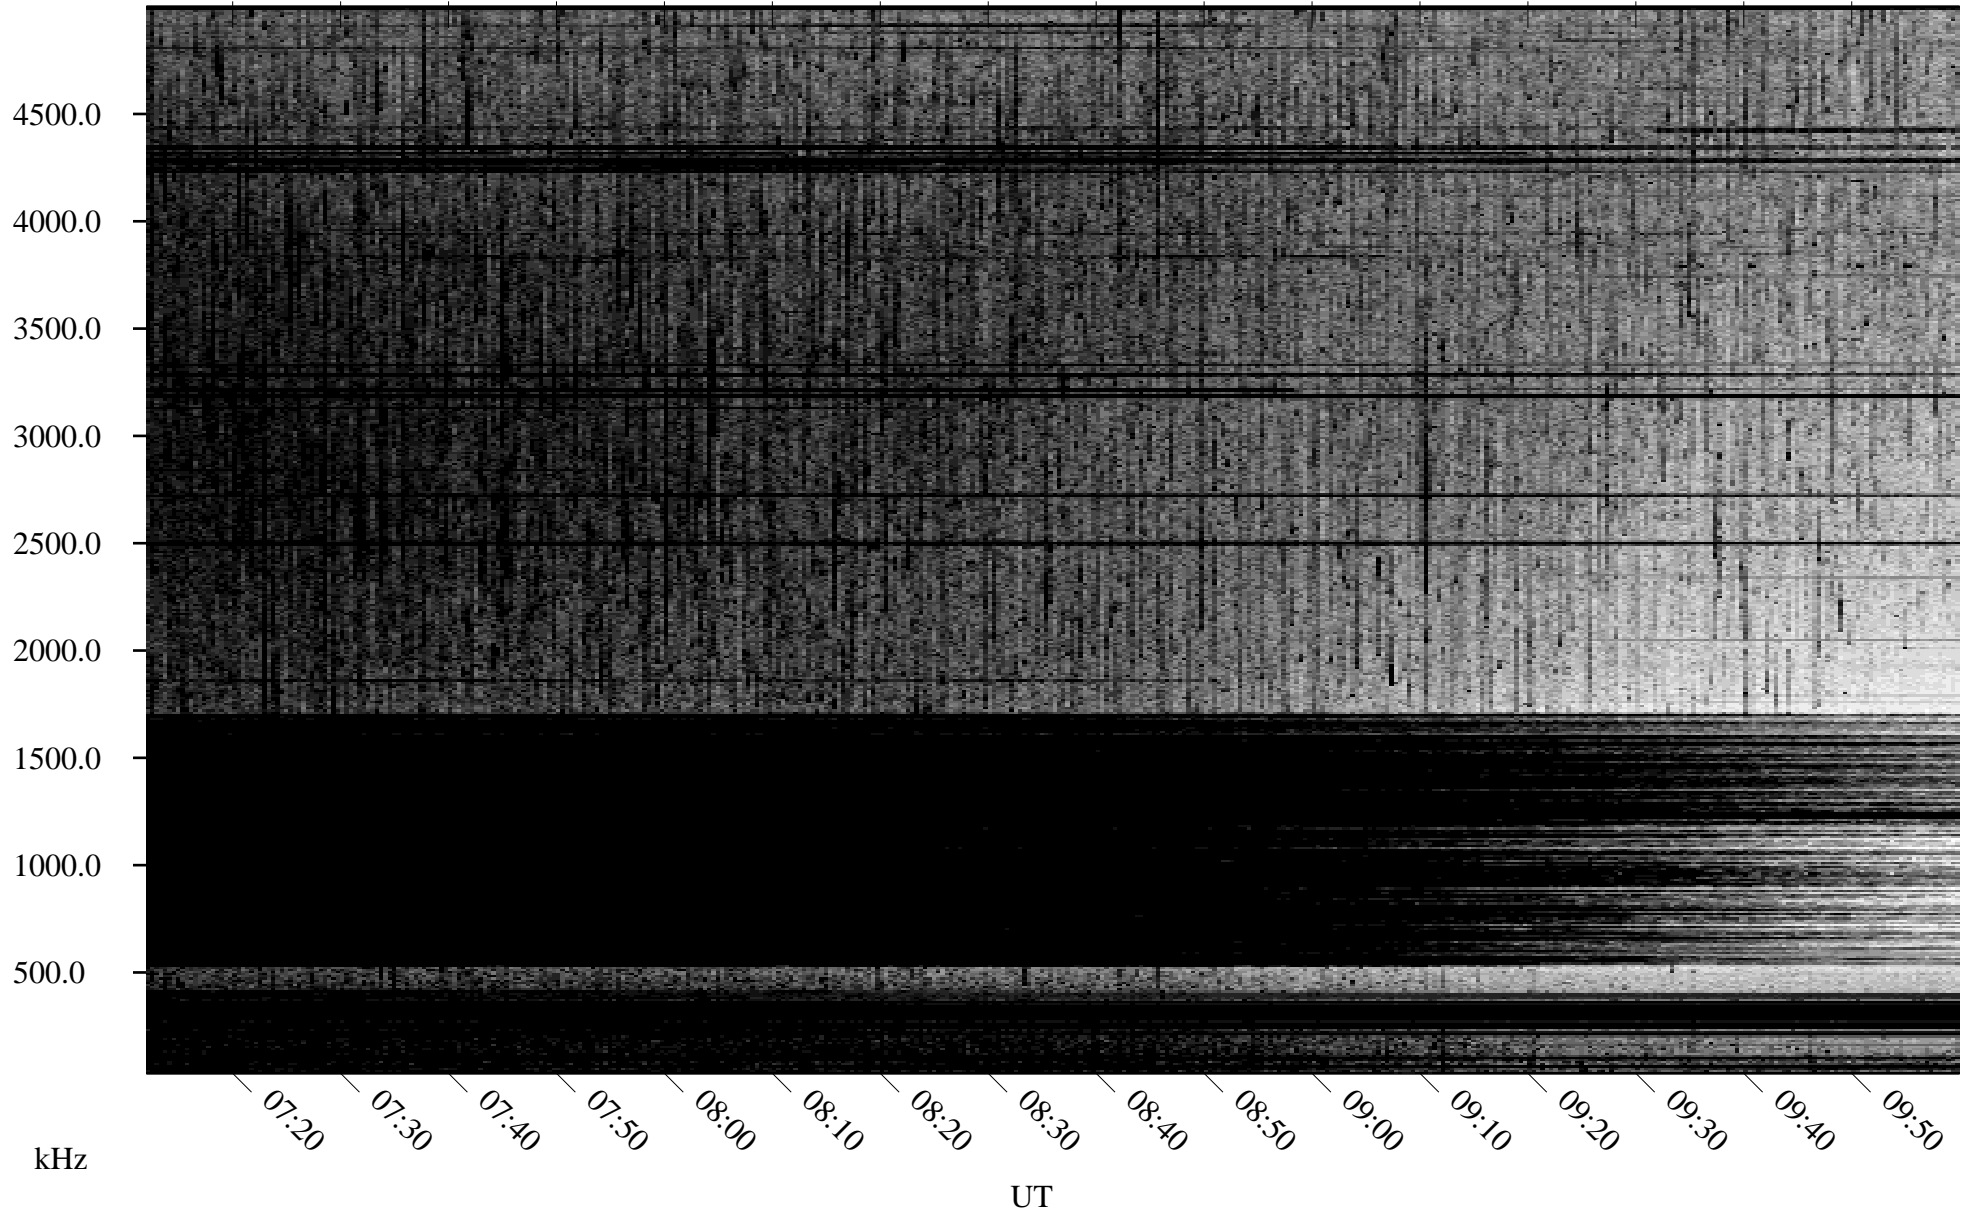

06/13/2009 Churchill, Manitoba

Linear Scale Black = 161 White = 15

ch09164l.r00SUm max_12

Page 1

06/13/2009 Churchill, Manitoba

Linear Scale Black = 161 White = 15

ch09164l.r00SUm max_12

Page 2

06/14/2009 Churchill, Manitoba

Linear Scale Black = 161 White = 15

ch09164l.r00SUm max_12

Page 3

06/14/2009 Churchill, Manitoba

Linear Scale Black = 161 White = 15

ch09164l.r00SUm max_12

Page 4

06/14/2009 Churchill, Manitoba

Linear Scale Black = 161 White = 15

ch09164l.r00SUm max_12

Page 5

06/14/2009 Churchill, Manitoba

Linear Scale Black = 161 White = 15

ch09164l.r00SUm max_12

Page 6

06/14/2009 Churchill, Manitoba

Linear Scale Black = 161 White = 15

ch09164l.r00SUm max_12

Page 7

06/14/2009 Churchill, Manitoba

Linear Scale Black = 161 White = 15

ch09164l.r00SUm max_12

Page 8