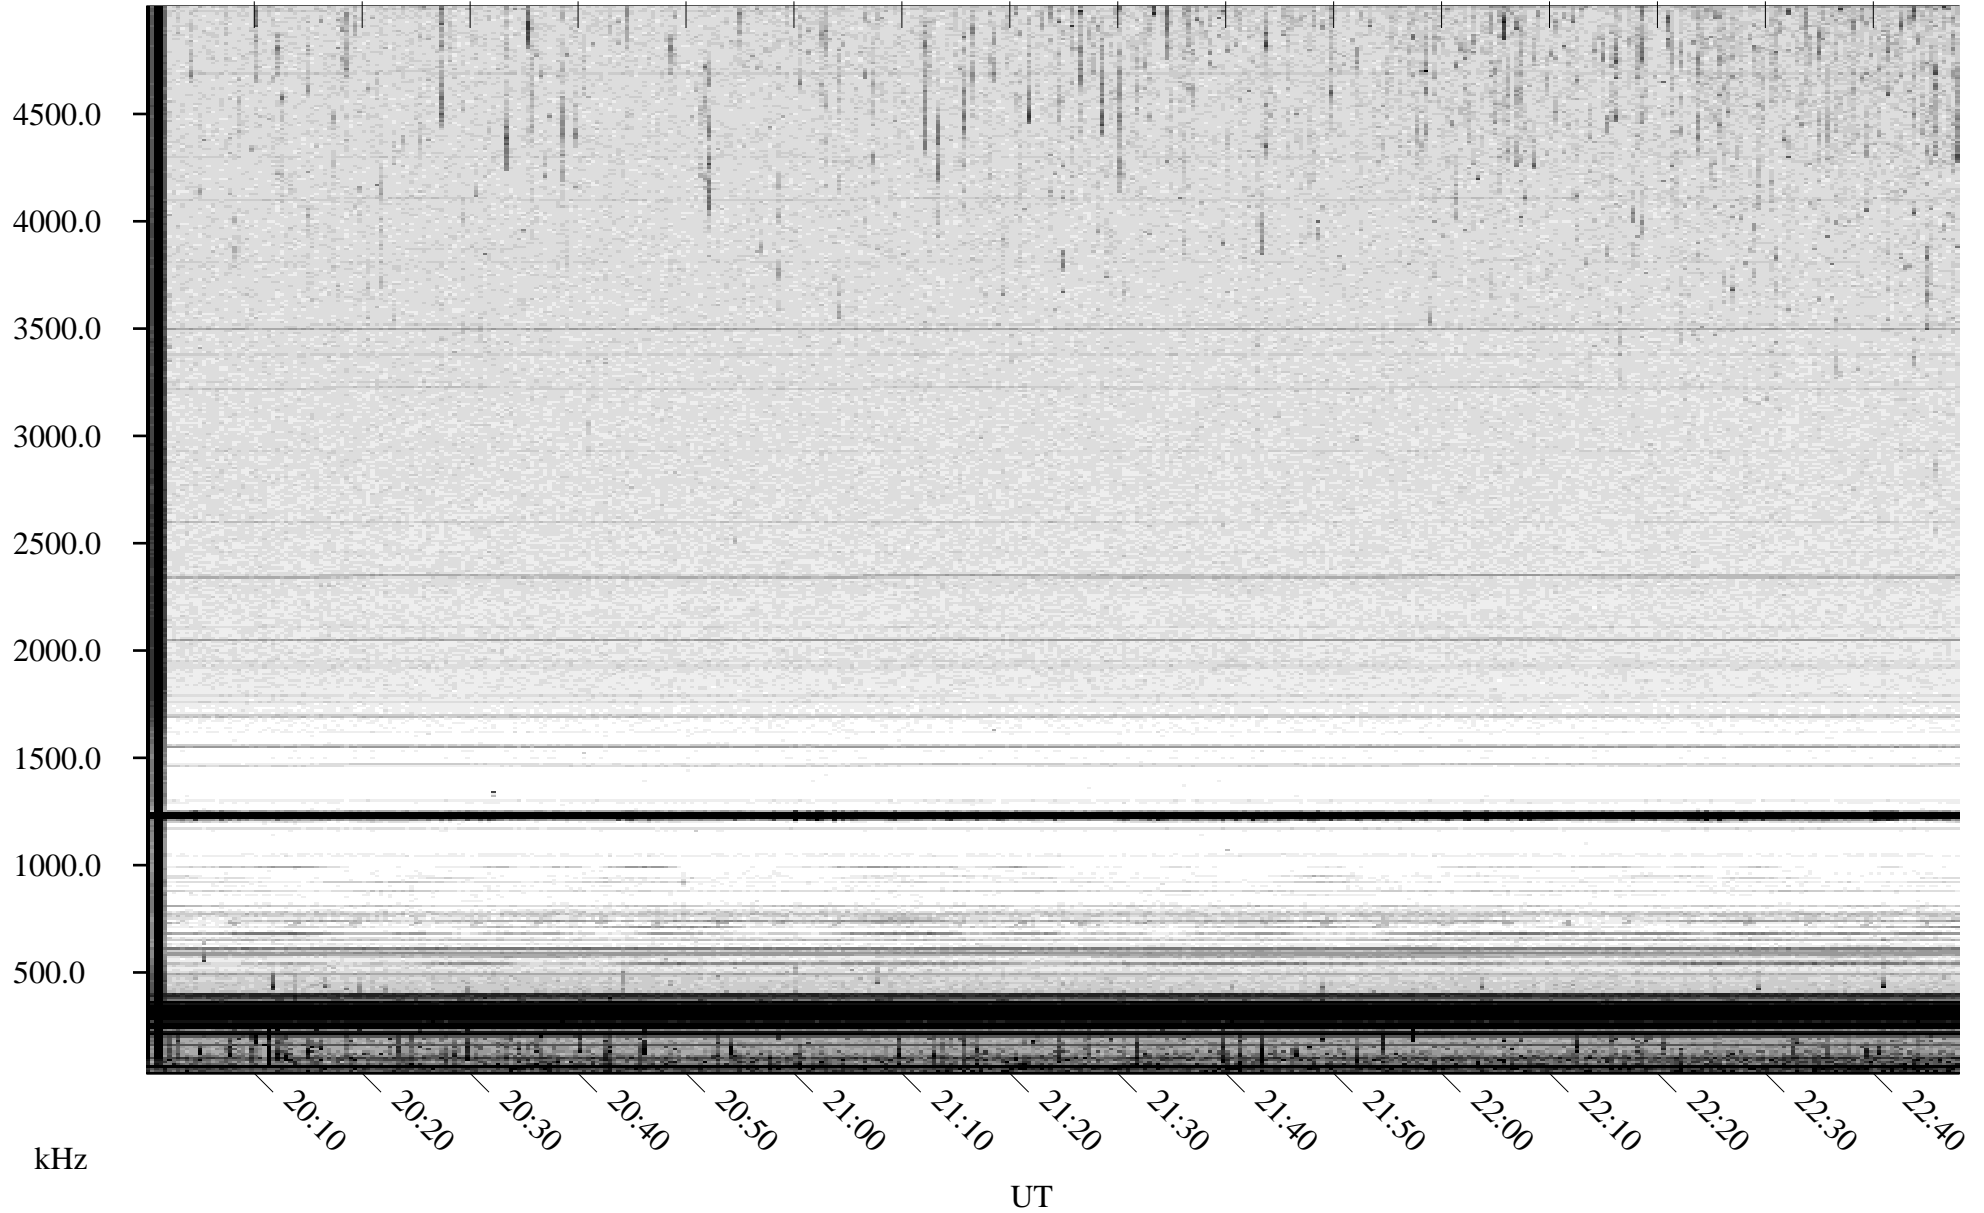

06/13/2009 Churchill, Manitoba

Linear Scale Black = 161 White = 15

ch09164l.r00SUm max_12

Page 1

06/13/2009 Churchill, Manitoba

Linear Scale Black = 161 White = 15

ch09164l.r00SUm max_12

Page 2

06/14/2009 Churchill, Manitoba

Linear Scale Black = 161 White = 15

ch09164l.r00SUm max_12

Page 3

06/14/2009 Churchill, Manitoba

Linear Scale Black = 161 White = 15

ch09164l.r00SUm max_12

Page 4

06/14/2009 Churchill, Manitoba

Linear Scale Black = 161 White = 15

ch09164l.r00SUm max_12

Page 5

06/14/2009 Churchill, Manitoba

Linear Scale Black = 161 White = 15

ch09164l.r00SUm max_12

Page 6

06/14/2009 Churchill, Manitoba

Linear Scale Black = 161 White = 15

ch09164l.r00SUm max_12

Page 7

06/14/2009 Churchill, Manitoba

Linear Scale Black = 161 White = 15

ch09164l.r00SUm max_12

Page 8