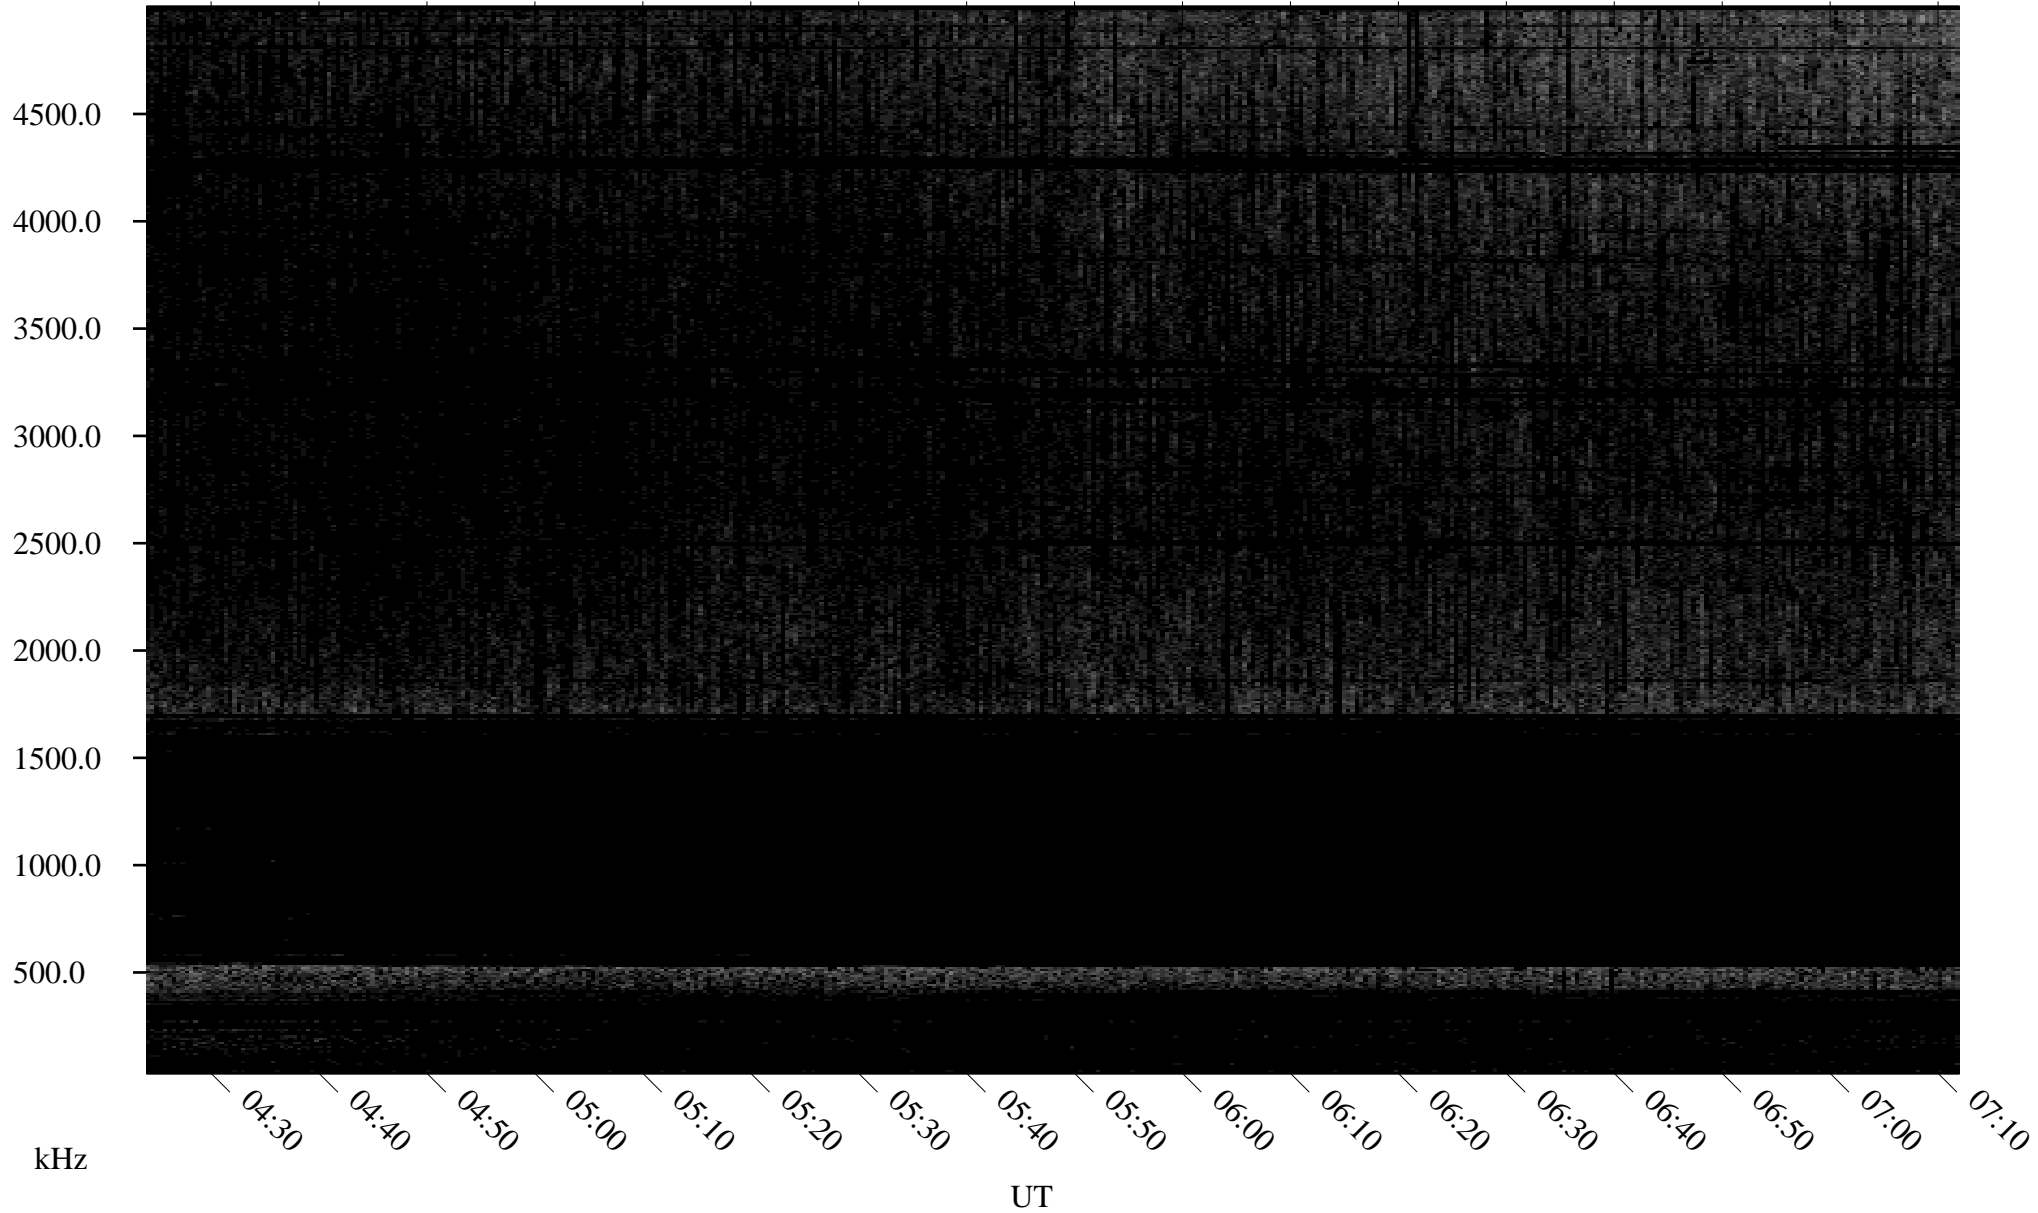

06/13/2009 Churchill, Manitoba

Linear Scale Black = 161 White = 15

ch09164l.r00SUm max_12

Page 1

06/13/2009 Churchill, Manitoba

Linear Scale Black = 161 White = 15

ch09164l.r00SUm max_12

Page 2

06/14/2009 Churchill, Manitoba

Linear Scale Black = 161 White = 15

ch09164l.r00SUm max_12

Page 3

06/14/2009 Churchill, Manitoba

Linear Scale Black = 161 White = 15

ch09164l.r00SUm max_12

Page 4

06/14/2009 Churchill, Manitoba

Linear Scale Black = 161 White = 15

ch09164l.r00SUm max_12

Page 5

06/14/2009 Churchill, Manitoba

Linear Scale Black = 161 White = 15

ch09164l.r00SUm max_12

Page 6

06/14/2009 Churchill, Manitoba

Linear Scale Black = 161 White = 15

ch09164l.r00SUm max_12

Page 7

06/14/2009 Churchill, Manitoba

Linear Scale Black = 161 White = 15

ch09164l.r00SUm max_12

Page 8