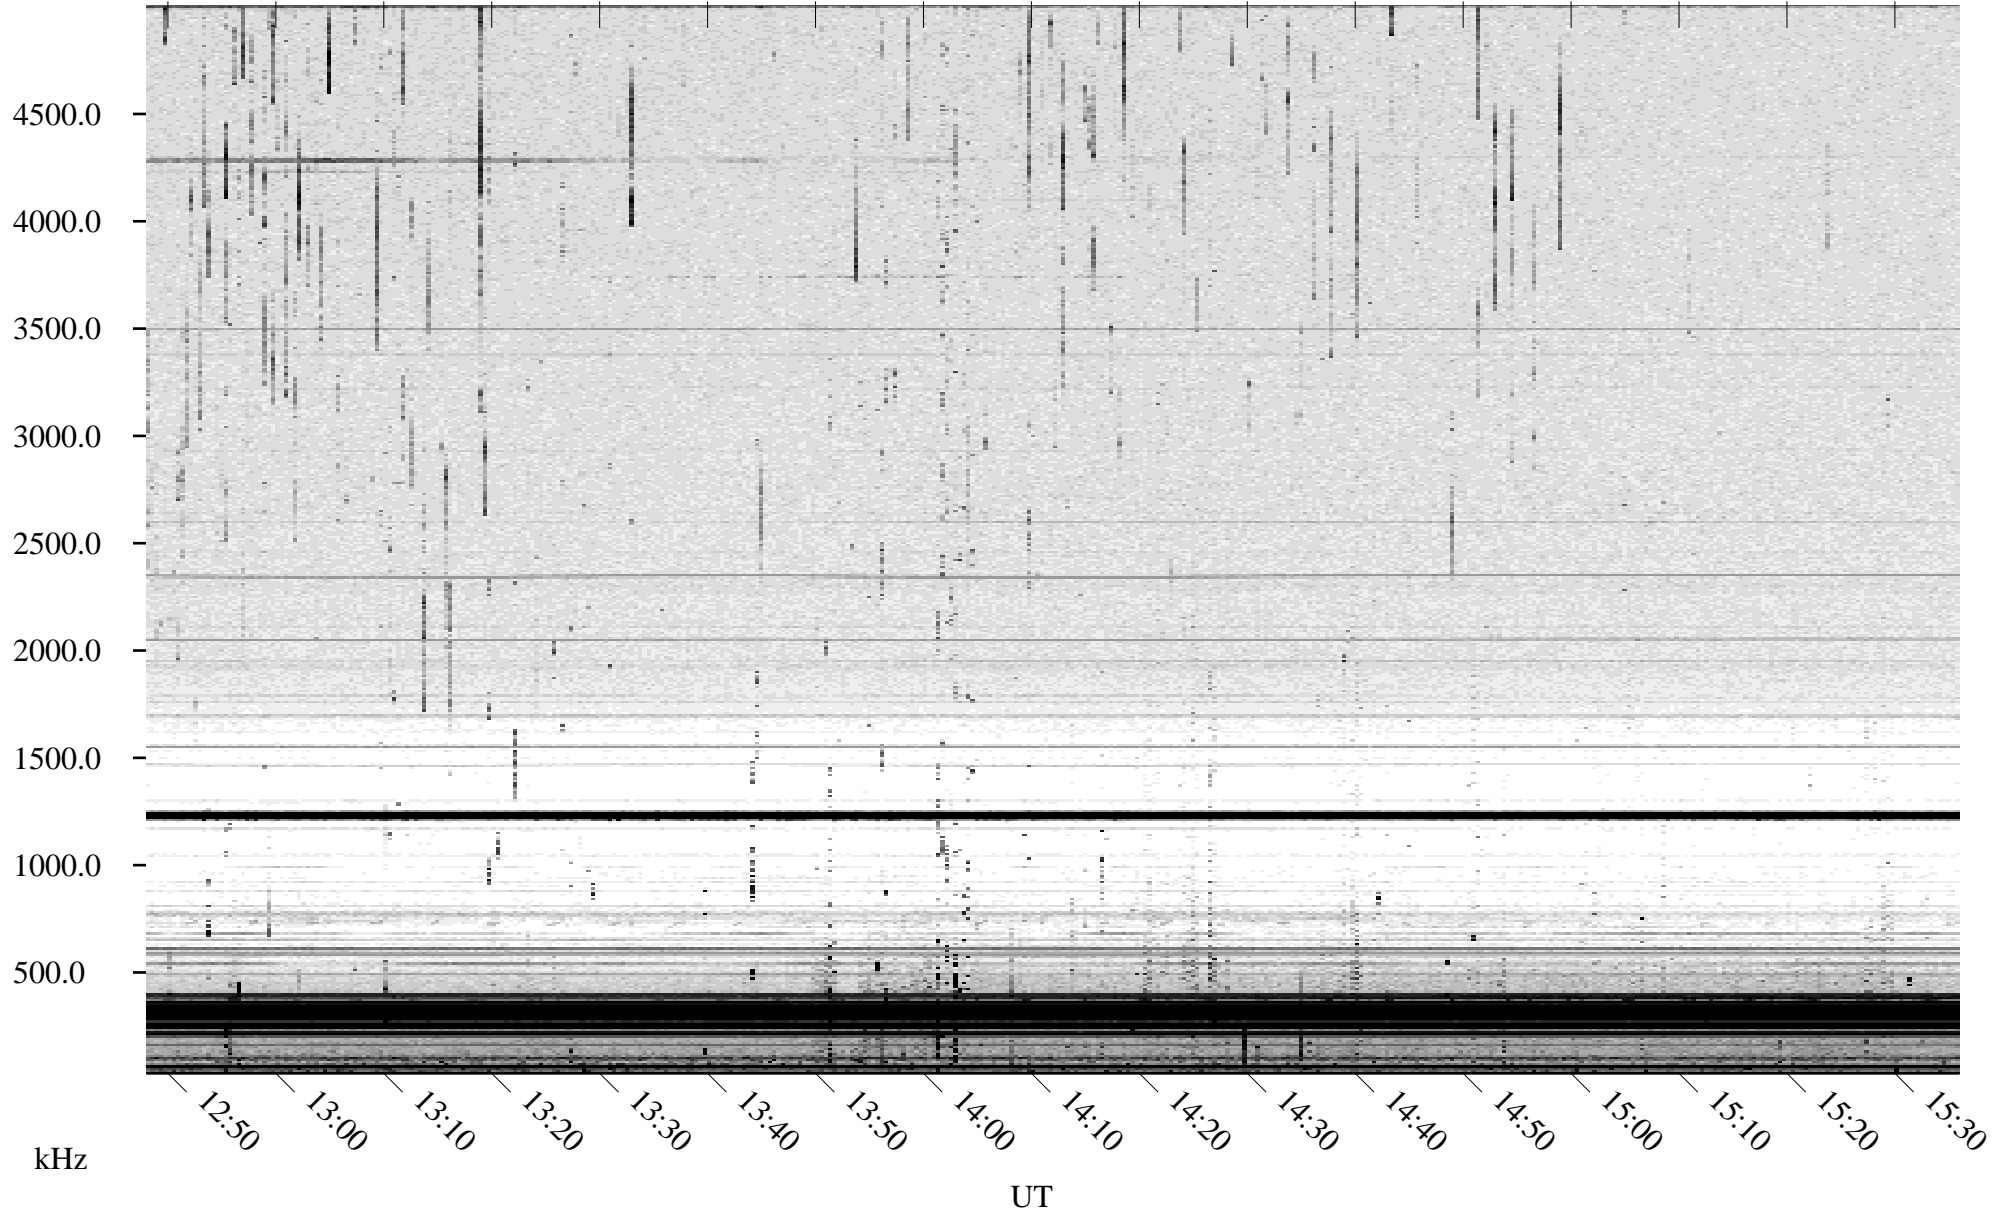

06/13/2009 Churchill, Manitoba

Linear Scale Black = 161 White = 15

ch09164l.r00SUm max_12

Page 1

06/13/2009 Churchill, Manitoba

Linear Scale Black = 161 White = 15

ch09164l.r00SUm max_12

Page 2

06/14/2009 Churchill, Manitoba

Linear Scale Black = 161 White = 15

ch09164l.r00SUm max_12

Page 3

06/14/2009 Churchill, Manitoba

Linear Scale Black = 161 White = 15

ch09164l.r00SUm max_12

Page 4

06/14/2009 Churchill, Manitoba

Linear Scale Black = 161 White = 15

ch09164l.r00SUm max_12

Page 5

06/14/2009 Churchill, Manitoba

Linear Scale Black = 161 White = 15

ch09164l.r00SUm max_12

Page 6

06/14/2009 Churchill, Manitoba

Linear Scale Black = 161 White = 15

ch09164l.r00SUm max_12

Page 7

06/14/2009 Churchill, Manitoba

Linear Scale Black = 161 White = 15

ch09164l.r00SUm max_12

Page 8