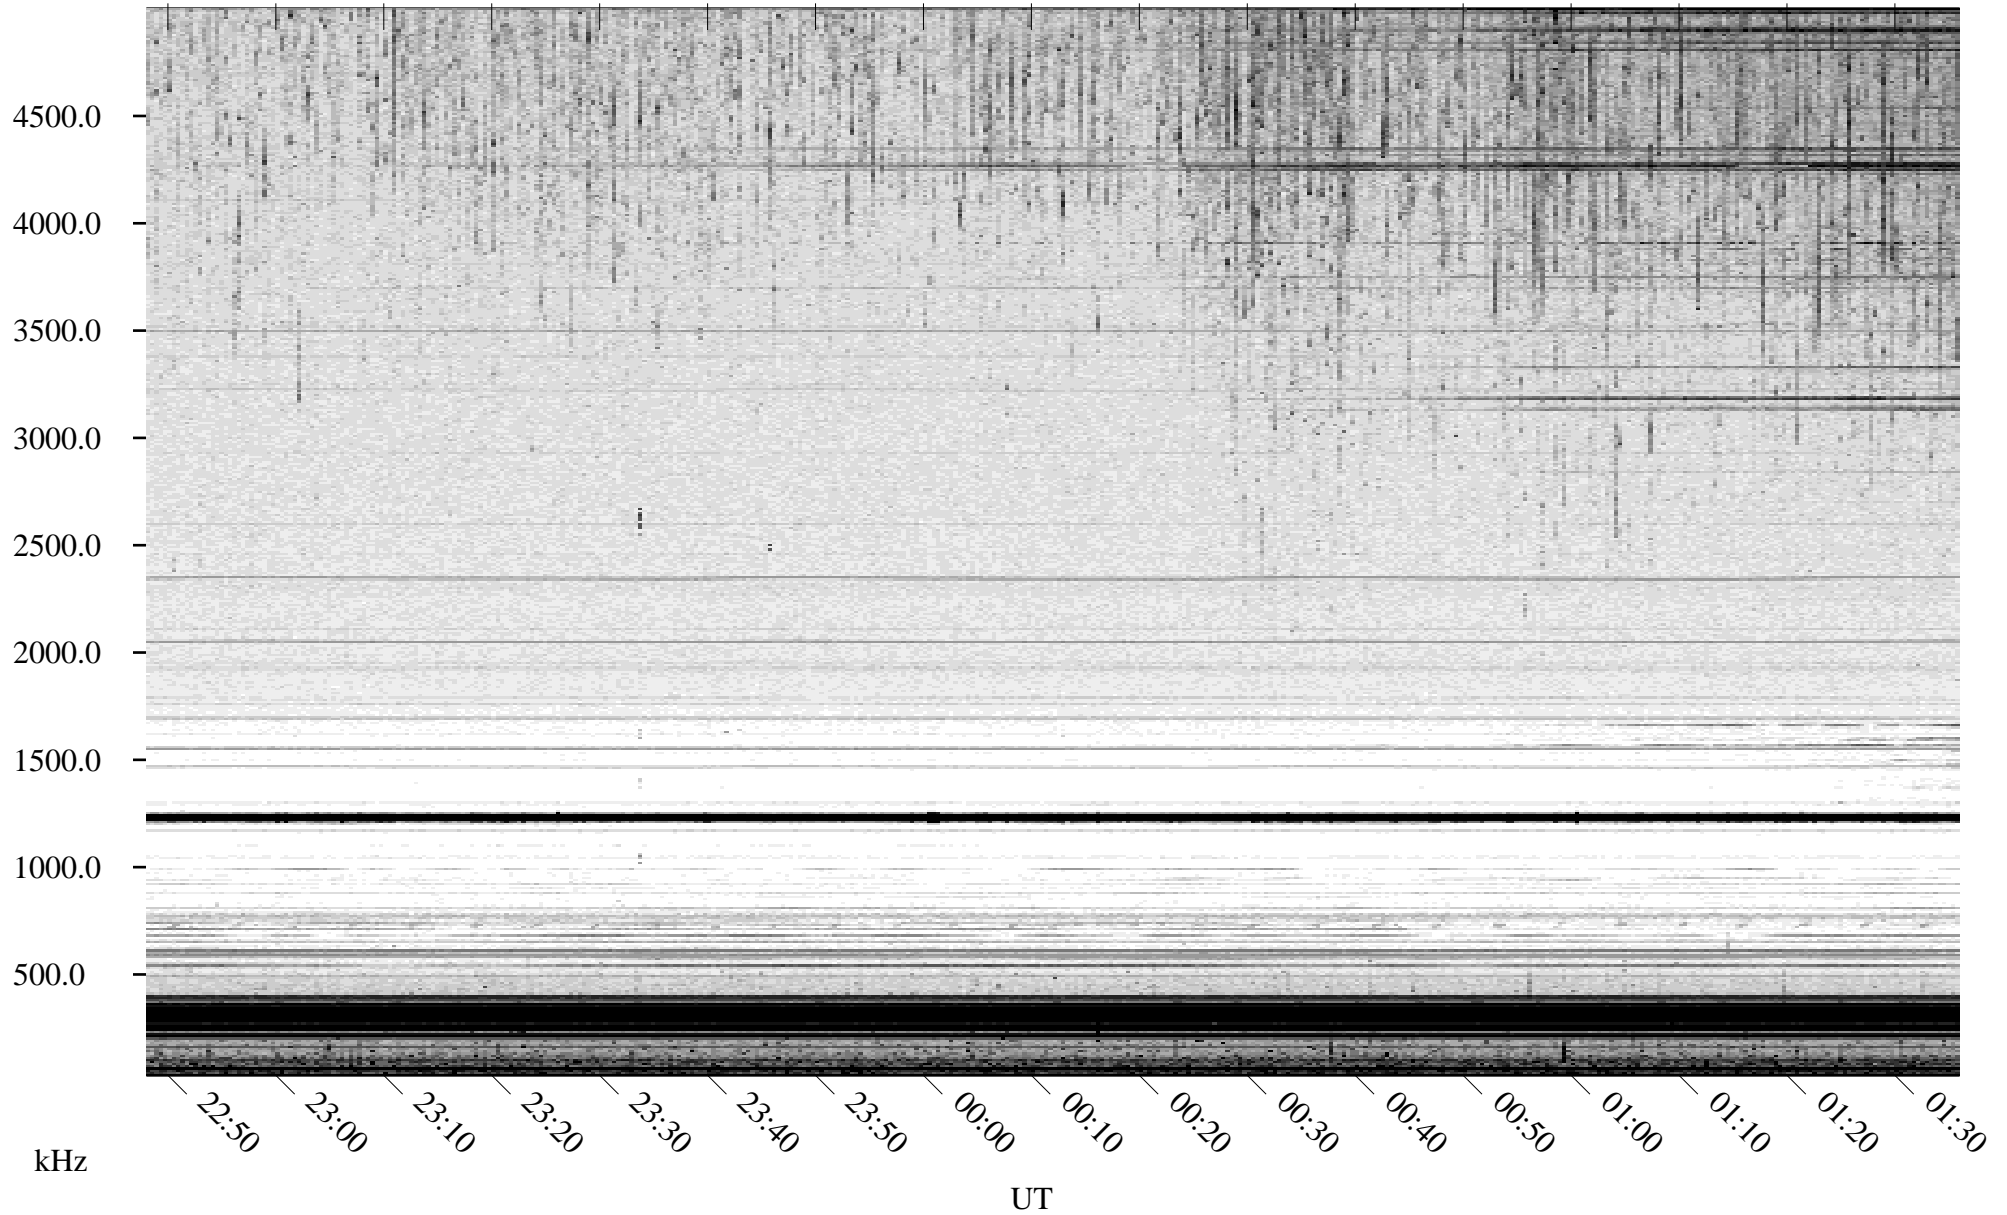

06/13/2009 Churchill, Manitoba

Linear Scale Black = 161 White = 15

ch09164l.r00SUm max_12

Page 1

06/13/2009 Churchill, Manitoba

Linear Scale Black = 161 White = 15

ch09164l.r00SUm max_12

Page 2

06/14/2009 Churchill, Manitoba

Linear Scale Black = 161 White = 15

ch09164l.r00SUm max_12

Page 3

06/14/2009 Churchill, Manitoba

Linear Scale Black = 161 White = 15

ch09164l.r00SUm max_12

Page 4

06/14/2009 Churchill, Manitoba

Linear Scale Black = 161 White = 15

ch09164l.r00SUm max_12

Page 5

06/14/2009 Churchill, Manitoba

Linear Scale Black = 161 White = 15

ch09164l.r00SUm max_12

Page 6

06/14/2009 Churchill, Manitoba

Linear Scale Black = 161 White = 15

ch09164l.r00SUm max_12

Page 7

06/14/2009 Churchill, Manitoba

Linear Scale Black = 161 White = 15

ch09164l.r00SUm max_12

Page 8