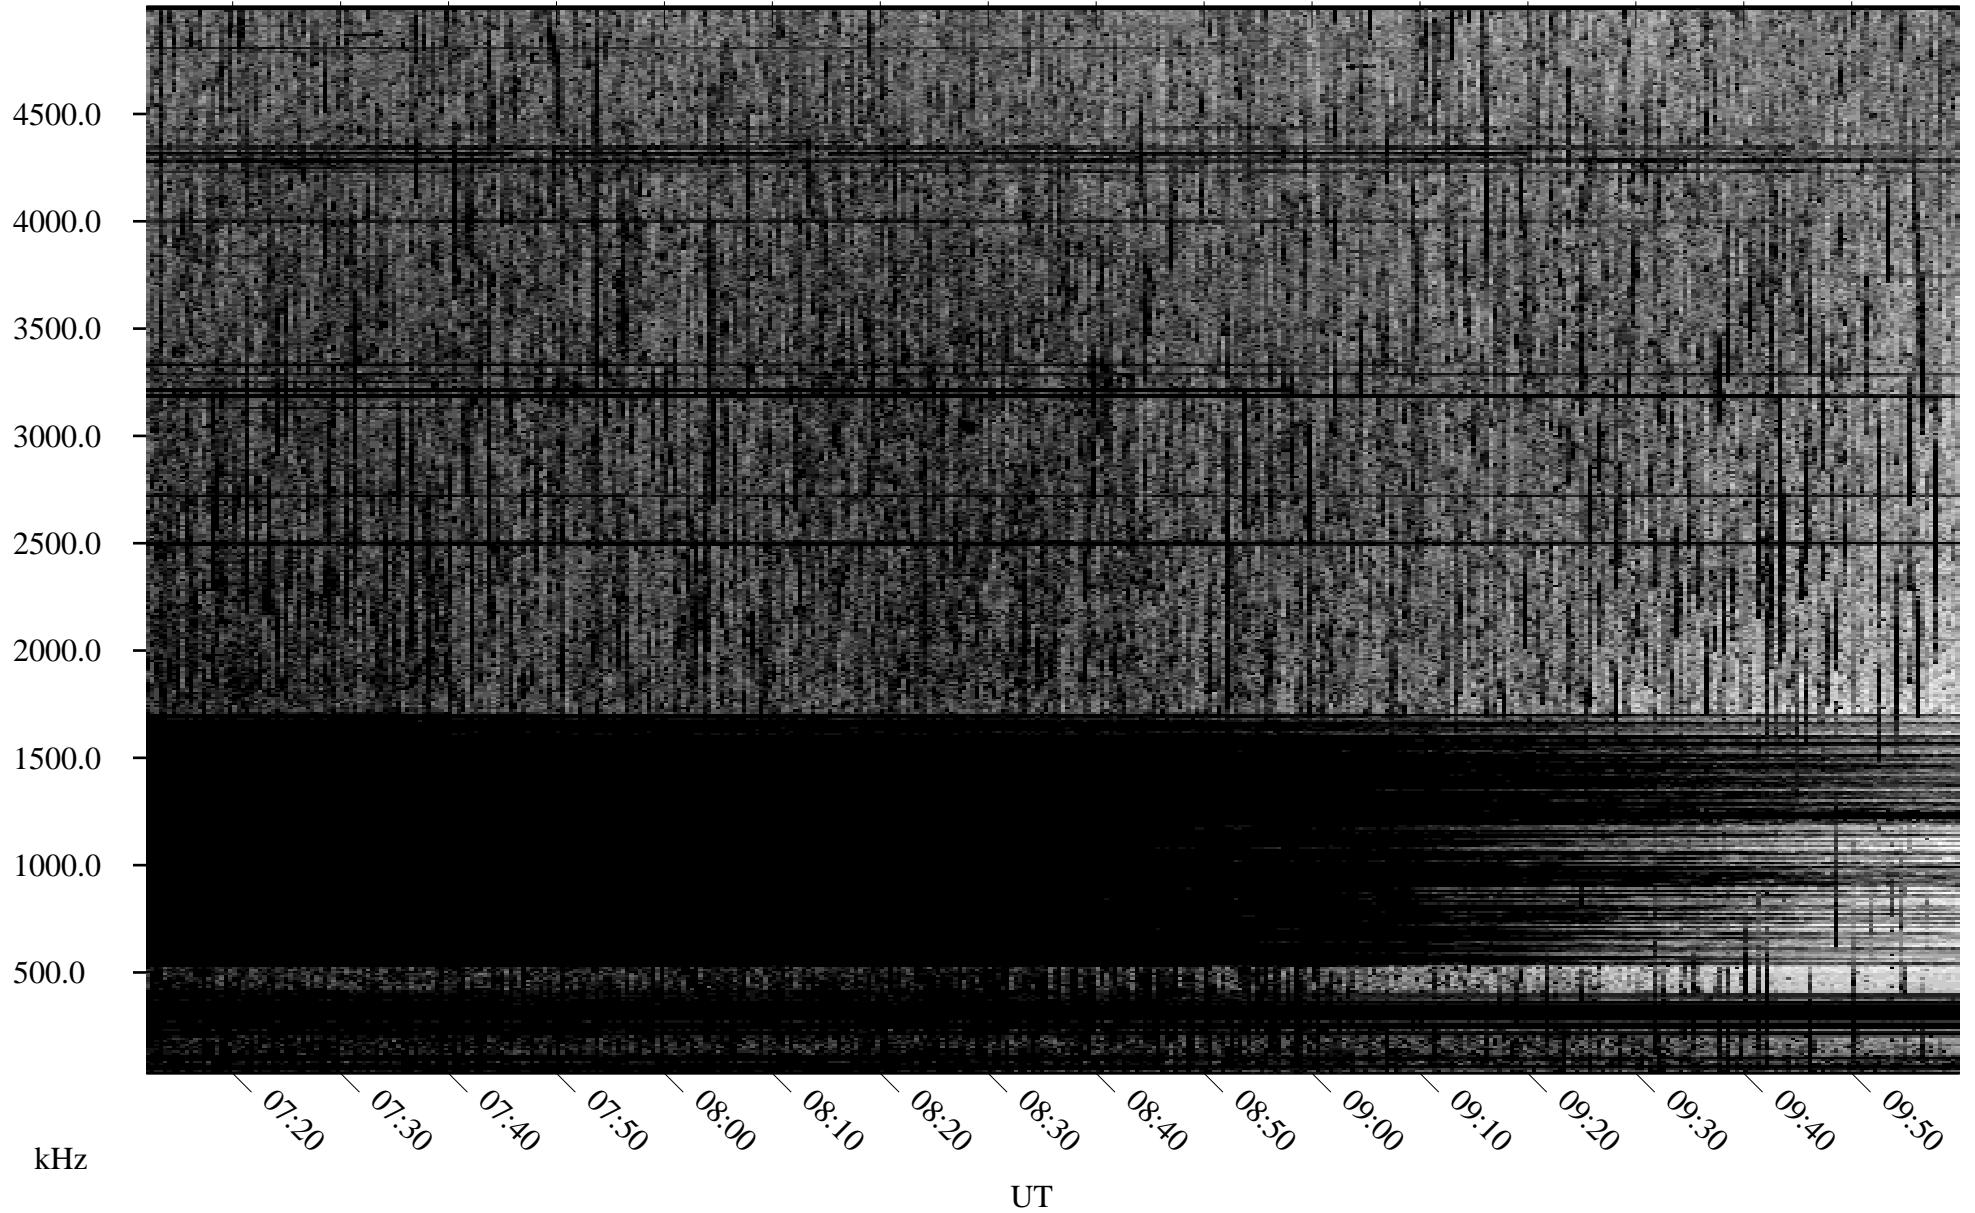

06/14/2009 Churchill, Manitoba

Linear Scale Black = 161 White = 15

ch09165l.r00SUm max_12

Page 1

06/14/2009 Churchill, Manitoba

Linear Scale Black = 161 White = 15

ch091651.r00SUm max_12

Page 2

06/15/2009 Churchill, Manitoba

Linear Scale Black = 161 White = 15

ch091651.r00SUm max_12

Page 3

06/15/2009 Churchill, Manitoba

Linear Scale Black = 161 White = 15

ch091651.r00SUm max_12

Page 4

06/15/2009 Churchill, Manitoba

Linear Scale Black = 161 White = 15

ch091651.r00SUm max_12

Page 5

06/15/2009 Churchill, Manitoba

Linear Scale Black = 161 White = 15

ch09165l.r00SUm max_12

Page 6

06/15/2009 Churchill, Manitoba

Linear Scale Black = 161 White = 15

ch09165l.r00SUm max_12

Page 7

06/15/2009 Churchill, Manitoba

Linear Scale Black = 161 White = 15

ch09165l.r00SUm max_12

Page 8