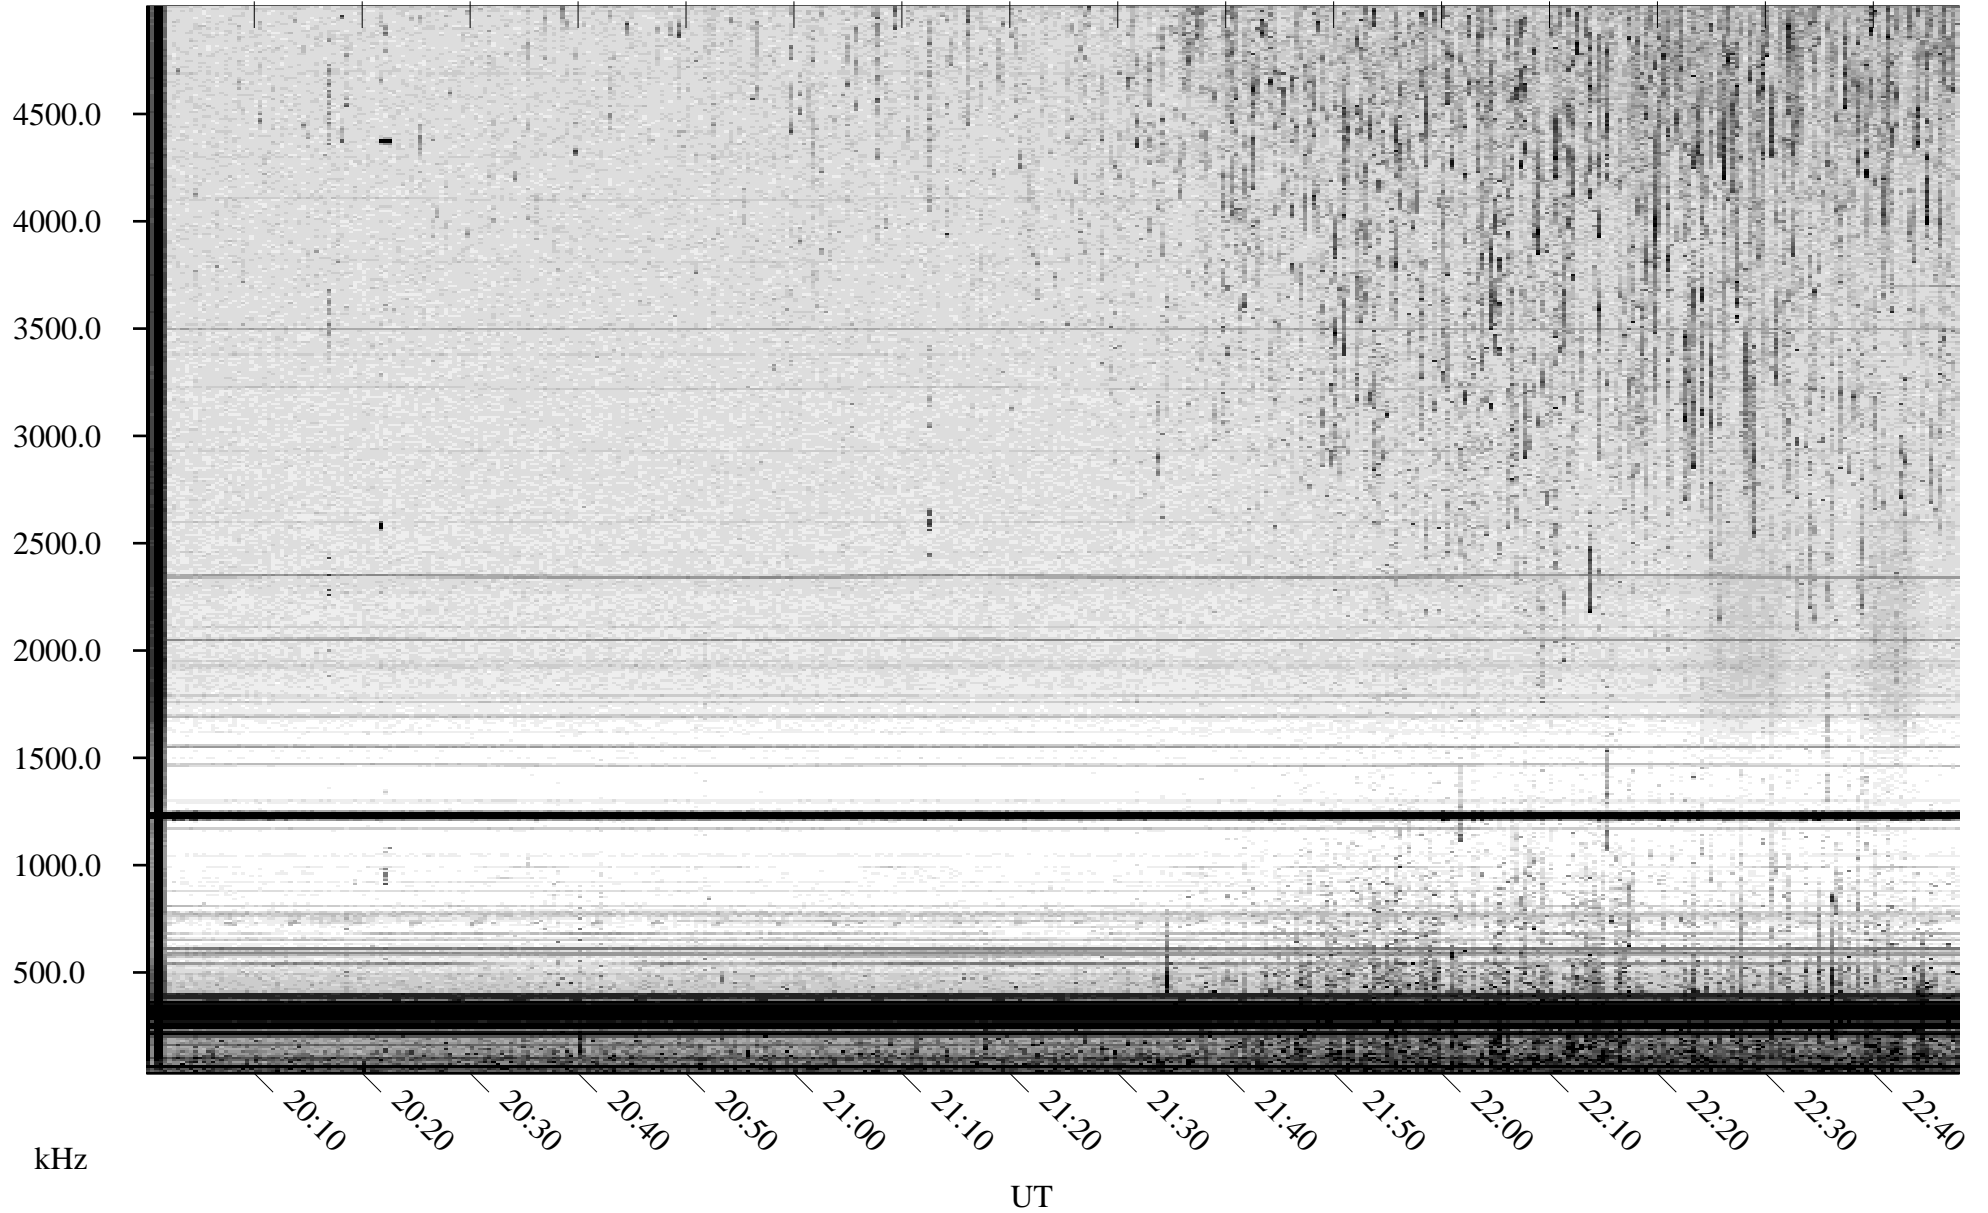

06/14/2009 Churchill, Manitoba

Linear Scale Black = 161 White = 15

ch09165l.r00SUm max_12

Page 1

06/14/2009 Churchill, Manitoba

Linear Scale Black = 161 White = 15

ch091651.r00SUm max_12

Page 2

06/15/2009 Churchill, Manitoba

Linear Scale Black = 161 White = 15

ch091651.r00SUm max_12

Page 3

06/15/2009 Churchill, Manitoba

Linear Scale Black = 161 White = 15

ch091651.r00SUm max_12

Page 4

06/15/2009 Churchill, Manitoba

Linear Scale Black = 161 White = 15

ch091651.r00SUm max_12

Page 5

06/15/2009 Churchill, Manitoba

Linear Scale Black = 161 White = 15

ch09165l.r00SUm max_12

Page 6

06/15/2009 Churchill, Manitoba

Linear Scale Black = 161 White = 15

ch09165l.r00SUm max_12

Page 7

06/15/2009 Churchill, Manitoba

Linear Scale Black = 161 White = 15

ch09165l.r00SUm max_12

Page 8