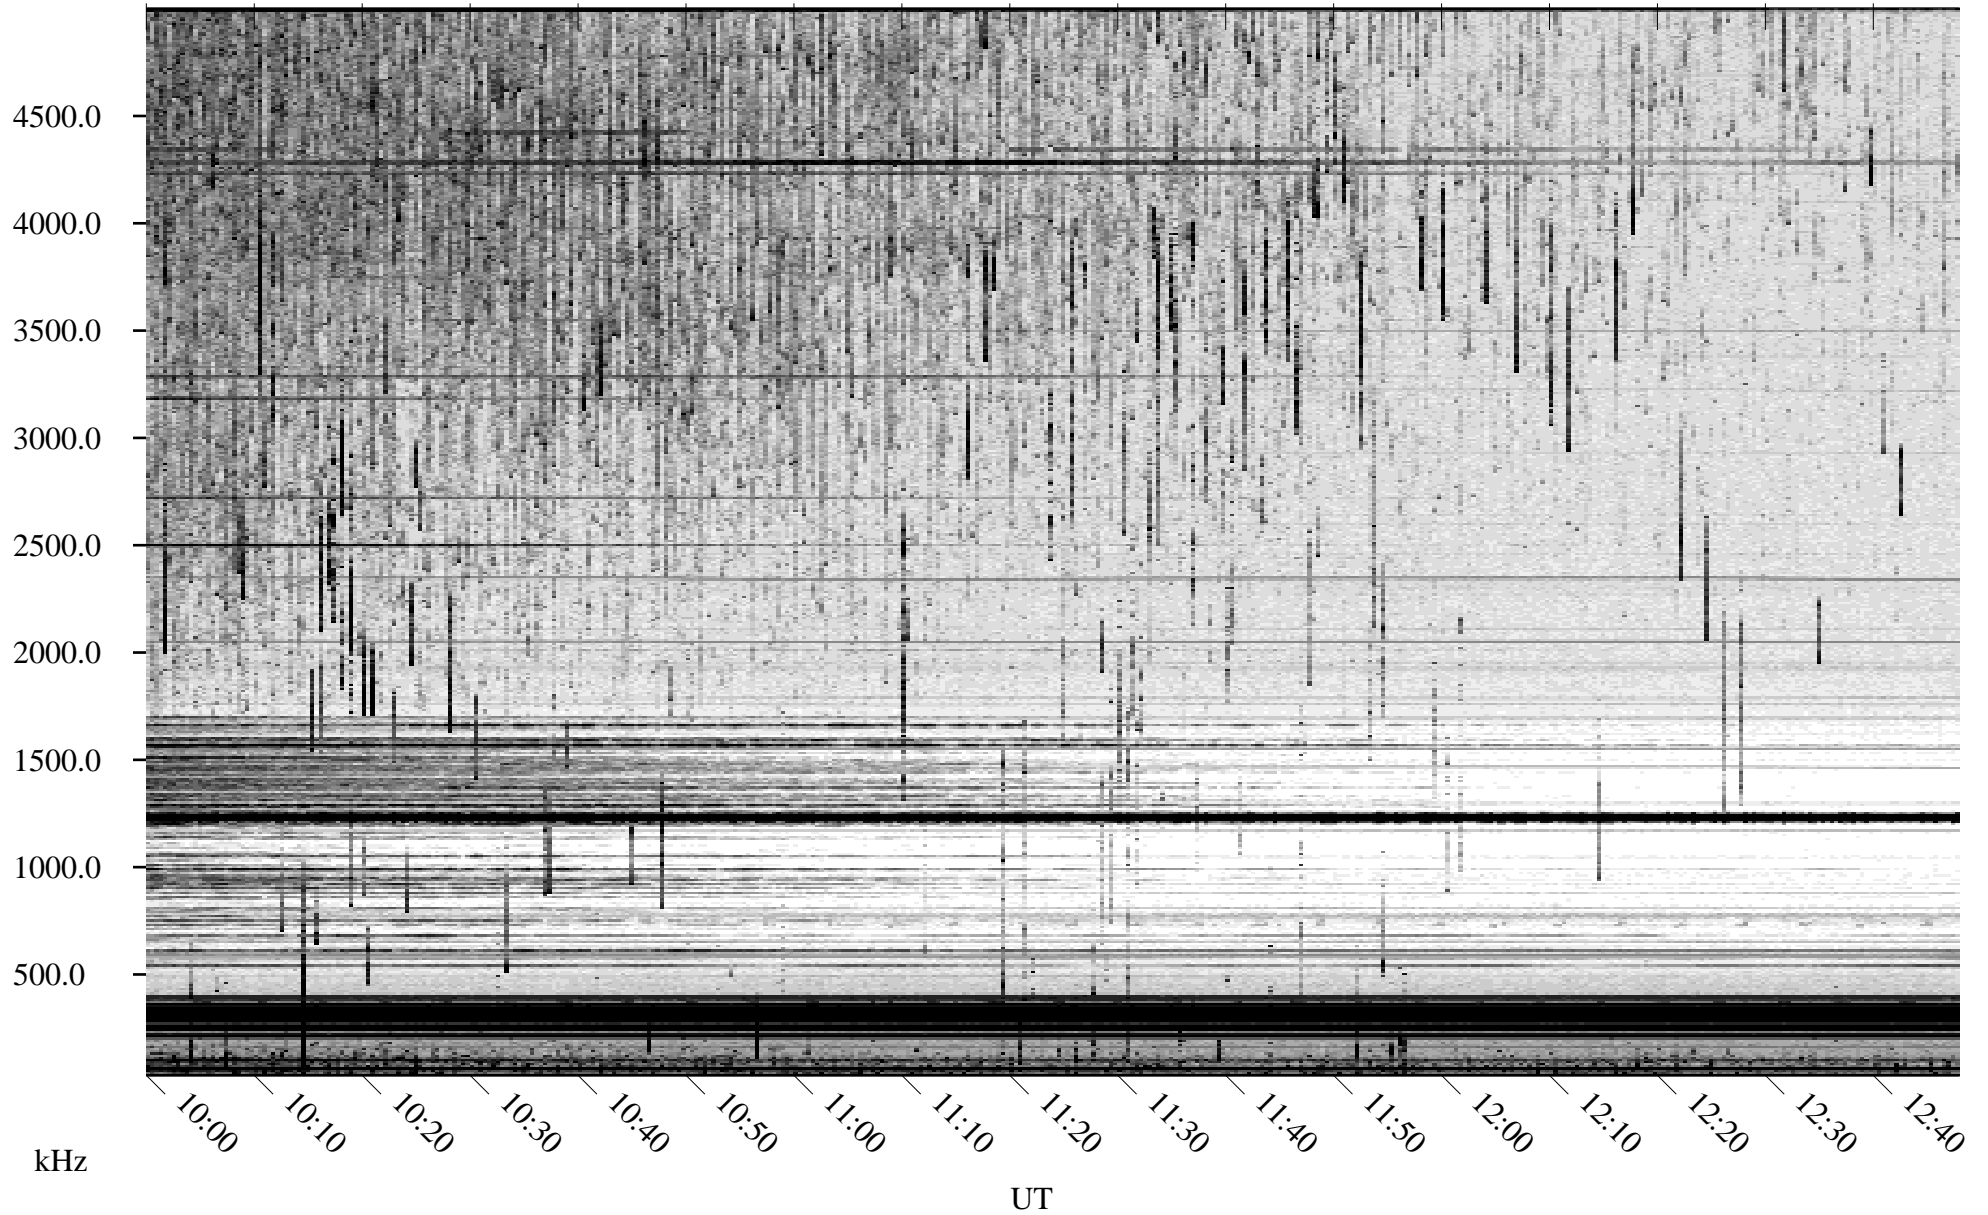

06/14/2009 Churchill, Manitoba

Linear Scale Black = 161 White = 15

ch09165l.r00SUm max_12

Page 1

06/14/2009 Churchill, Manitoba

Linear Scale Black = 161 White = 15

ch091651.r00SUm max_12

Page 2

06/15/2009 Churchill, Manitoba

Linear Scale Black = 161 White = 15

ch091651.r00SUm max_12

Page 3

06/15/2009 Churchill, Manitoba

Linear Scale Black = 161 White = 15

ch091651.r00SUm max_12

Page 4

06/15/2009 Churchill, Manitoba

Linear Scale Black = 161 White = 15

ch091651.r00SUm max_12

Page 5

06/15/2009 Churchill, Manitoba

Linear Scale Black = 161 White = 15

ch09165l.r00SUm max_12

Page 6

06/15/2009 Churchill, Manitoba

Linear Scale Black = 161 White = 15

ch09165l.r00SUm max_12

Page 7

06/15/2009 Churchill, Manitoba

Linear Scale Black = 161 White = 15

ch09165l.r00SUm max_12

Page 8