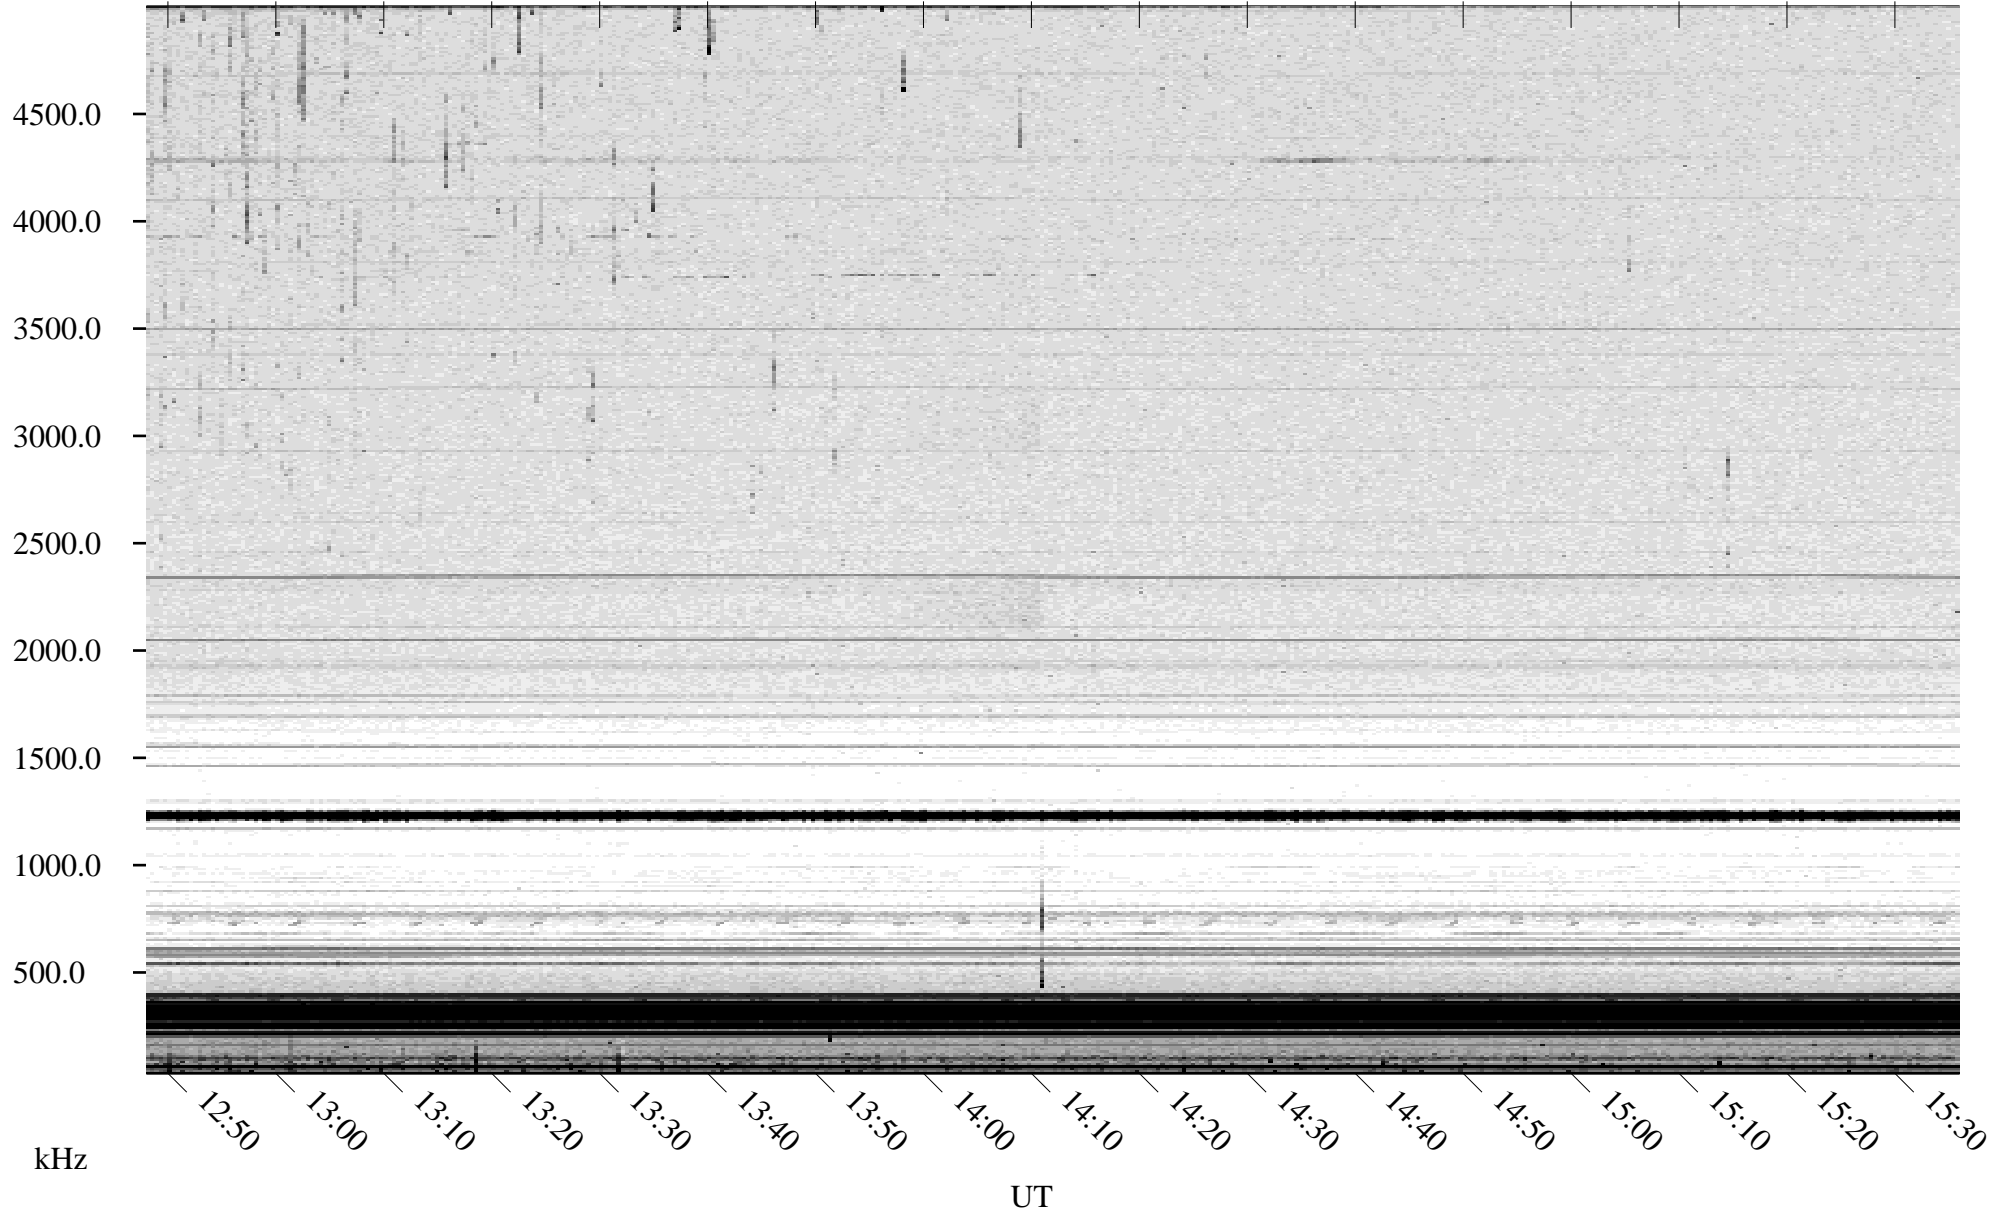

06/14/2009 Churchill, Manitoba

Linear Scale Black = 161 White = 15

ch09165l.r00SUm max_12

Page 1

06/14/2009 Churchill, Manitoba

Linear Scale Black = 161 White = 15

ch091651.r00SUm max_12

Page 2

06/15/2009 Churchill, Manitoba

Linear Scale Black = 161 White = 15

ch091651.r00SUm max_12

Page 3

06/15/2009 Churchill, Manitoba

Linear Scale Black = 161 White = 15

ch091651.r00SUm max_12

Page 4

06/15/2009 Churchill, Manitoba

Linear Scale Black = 161 White = 15

ch091651.r00SUm max_12

Page 5

06/15/2009 Churchill, Manitoba

Linear Scale Black = 161 White = 15

ch09165l.r00SUm max_12

Page 6

06/15/2009 Churchill, Manitoba

Linear Scale Black = 161 White = 15

ch09165l.r00SUm max_12

Page 7

06/15/2009 Churchill, Manitoba

Linear Scale Black = 161 White = 15

ch09165l.r00SUm max_12

Page 8