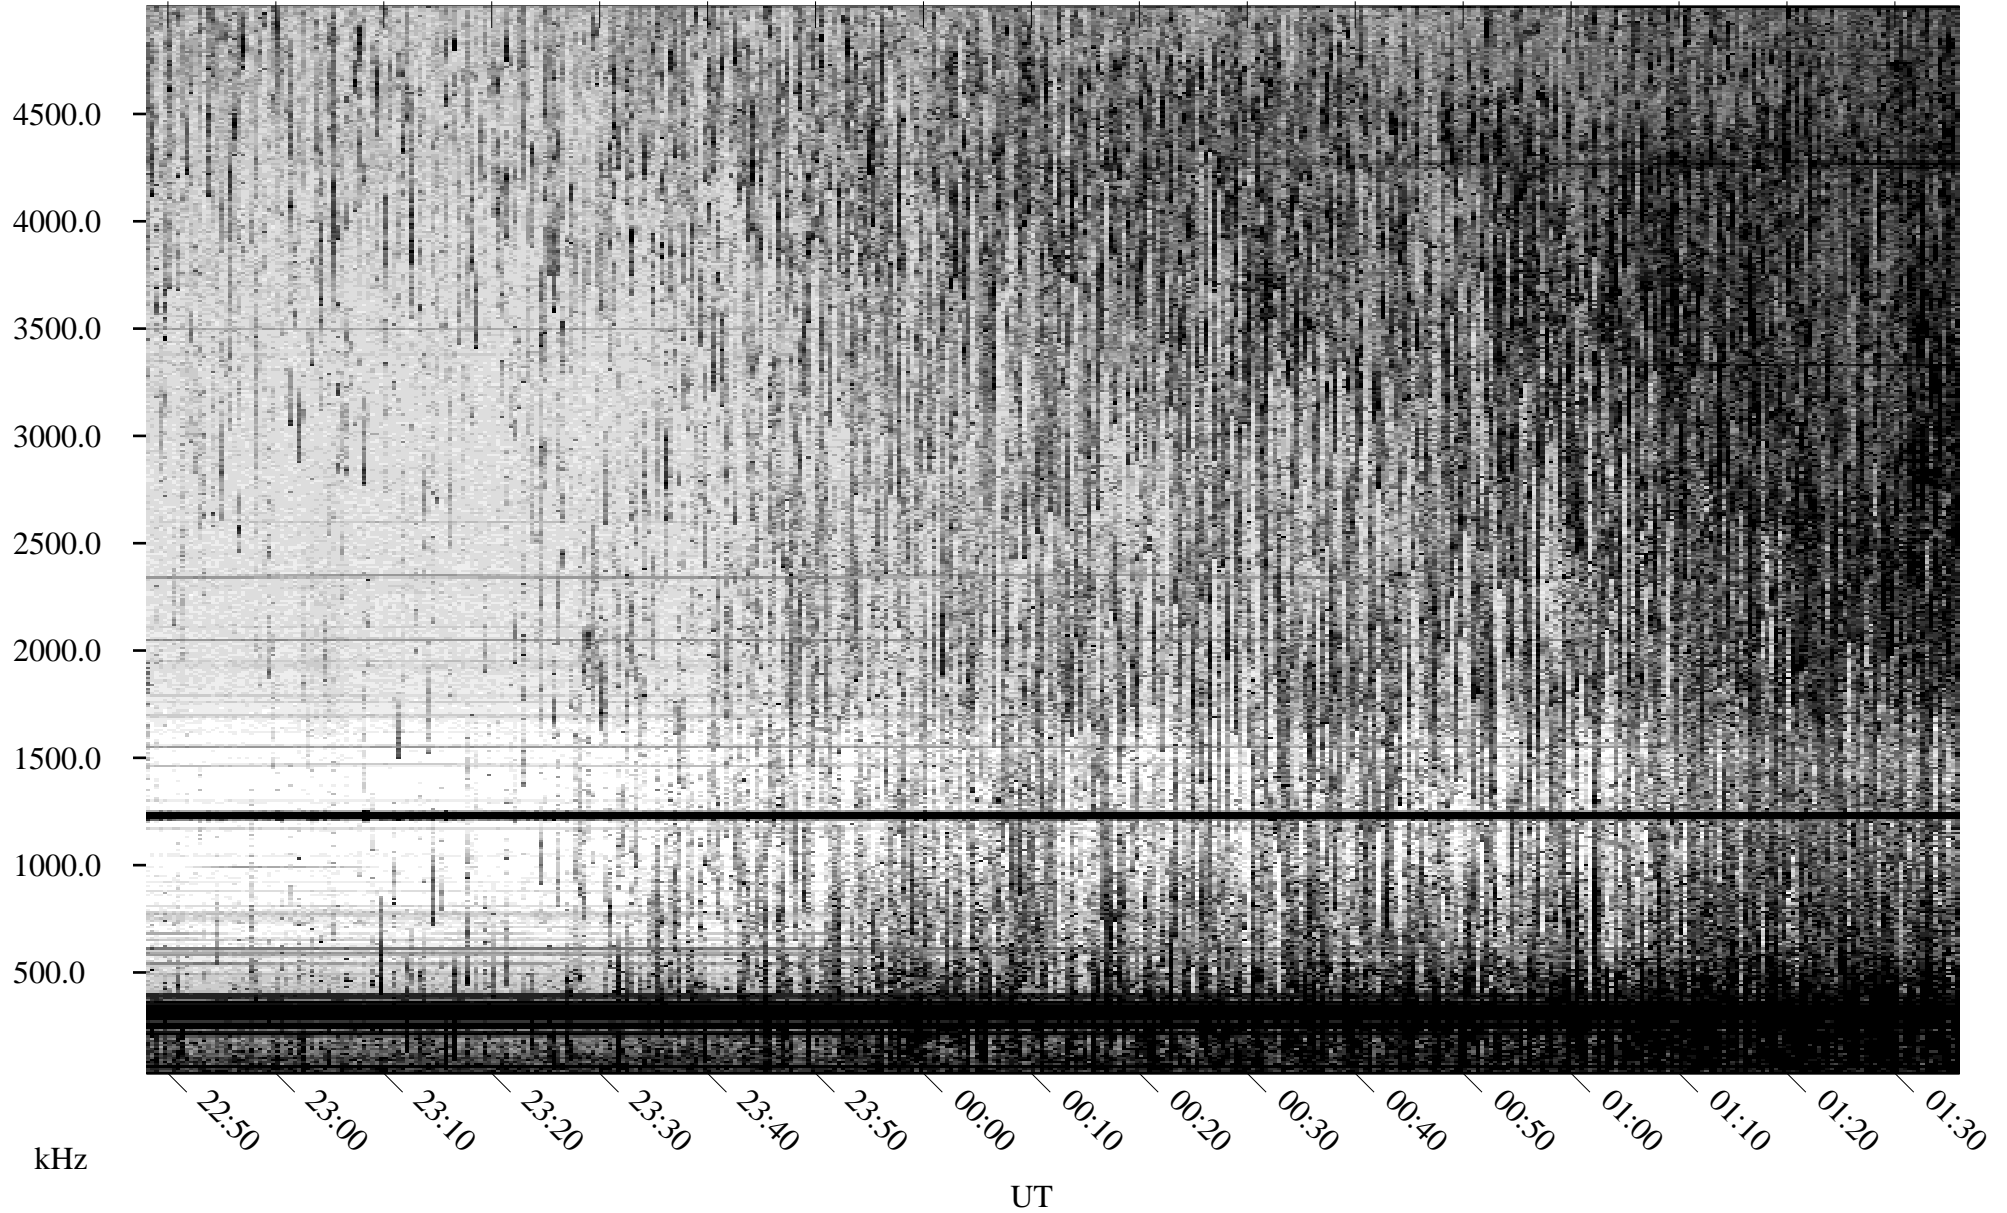

06/14/2009 Churchill, Manitoba

Linear Scale Black = 161 White = 15

ch09165l.r00SUm max_12

Page 1

06/14/2009 Churchill, Manitoba

Linear Scale Black = 161 White = 15

ch091651.r00SUm max_12

Page 2

06/15/2009 Churchill, Manitoba

Linear Scale Black = 161 White = 15

ch091651.r00SUm max_12

Page 3

06/15/2009 Churchill, Manitoba

Linear Scale Black = 161 White = 15

ch091651.r00SUm max_12

Page 4

06/15/2009 Churchill, Manitoba

Linear Scale Black = 161 White = 15

ch091651.r00SUm max_12

Page 5

06/15/2009 Churchill, Manitoba

Linear Scale Black = 161 White = 15

ch09165l.r00SUm max_12

Page 6

06/15/2009 Churchill, Manitoba

Linear Scale Black = 161 White = 15

ch09165l.r00SUm max_12

Page 7

06/15/2009 Churchill, Manitoba

Linear Scale Black = 161 White = 15

ch09165l.r00SUm max_12

Page 8