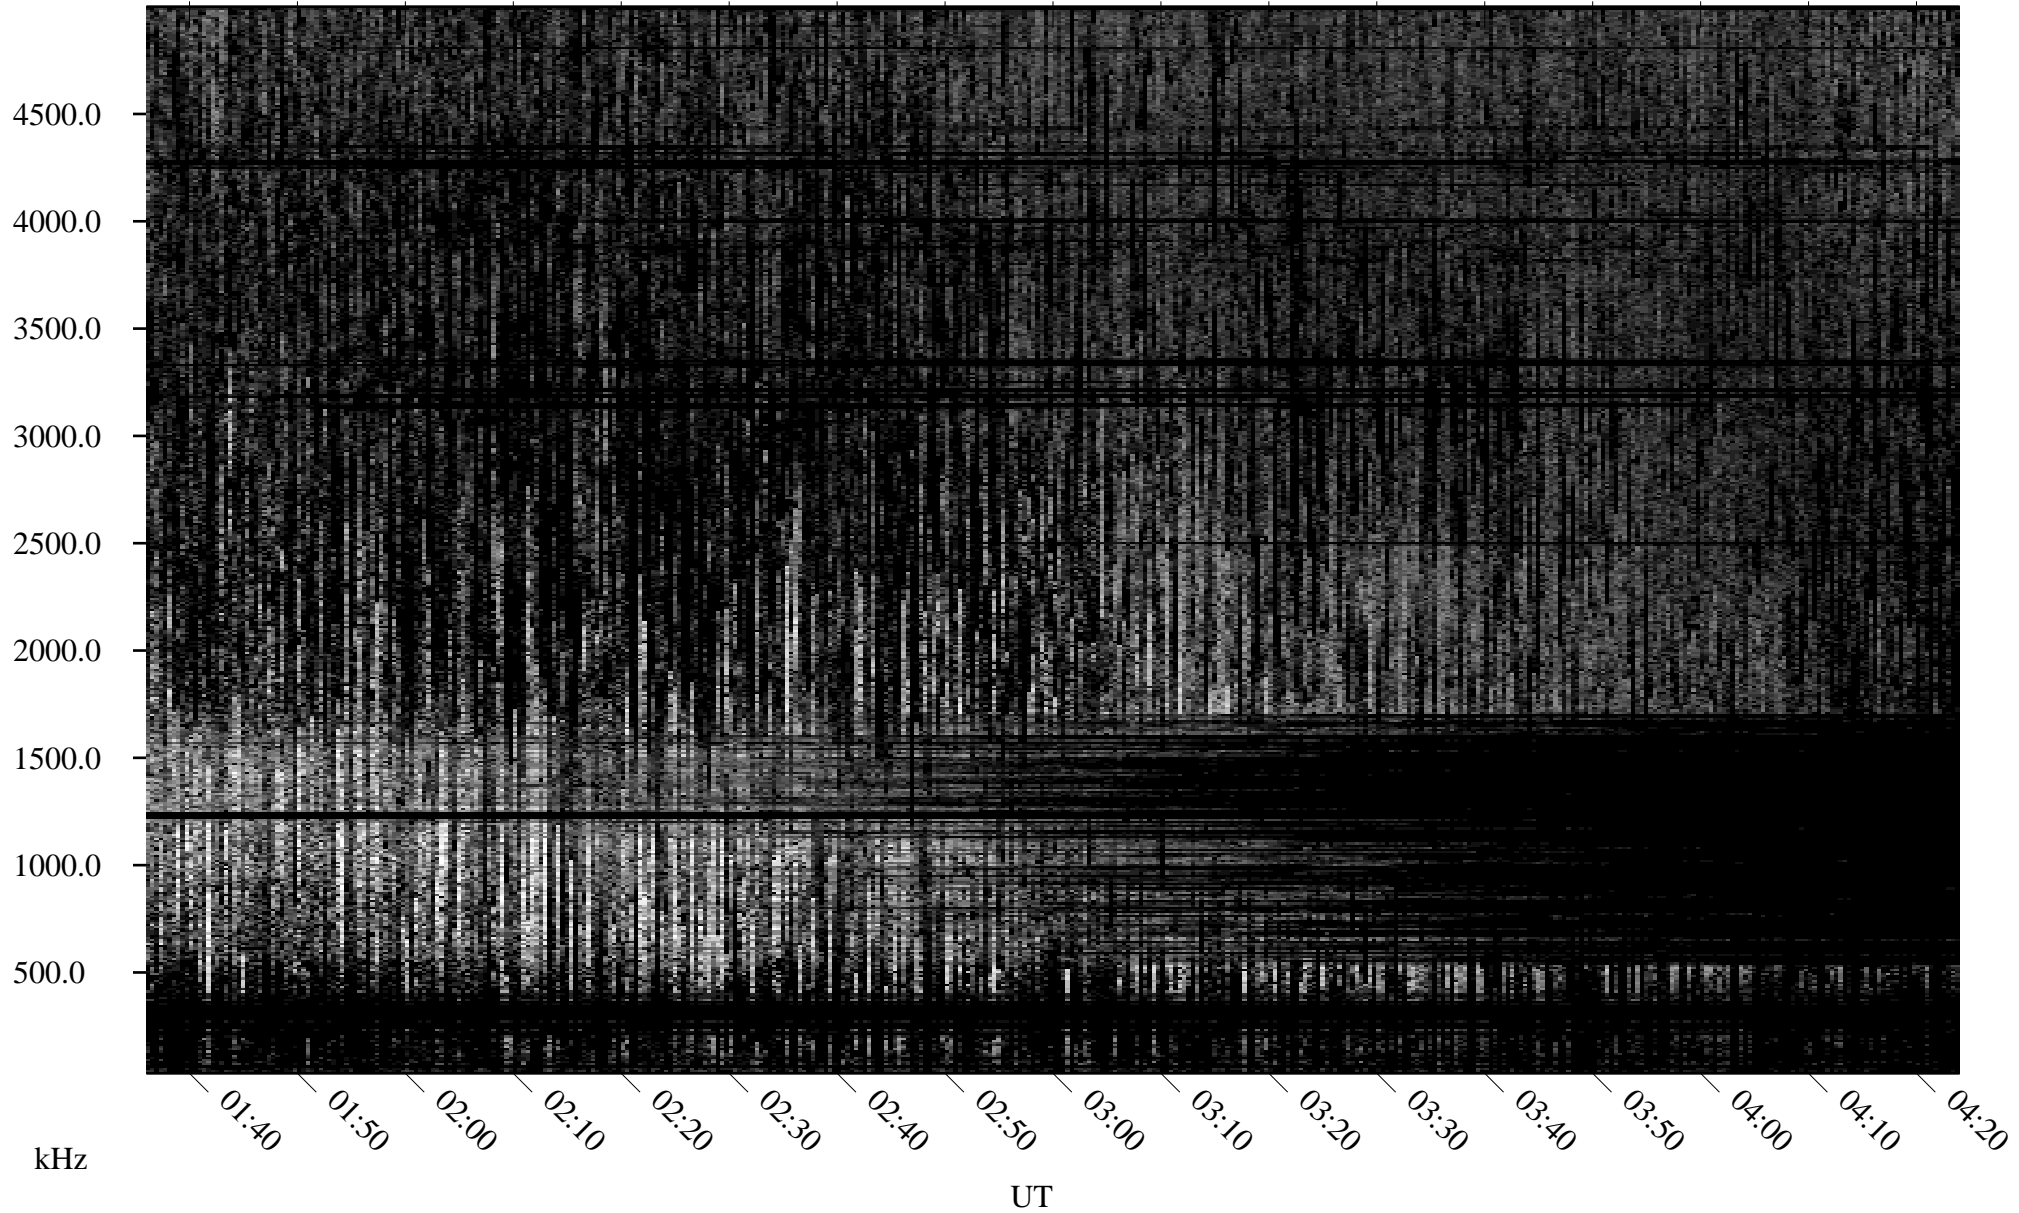

06/14/2009 Churchill, Manitoba

Linear Scale Black = 161 White = 15

ch09165l.r00SUm max_12

Page 1

06/14/2009 Churchill, Manitoba

Linear Scale Black = 161 White = 15

ch091651.r00SUm max_12

Page 2

06/15/2009 Churchill, Manitoba

Linear Scale Black = 161 White = 15

ch091651.r00SUm max_12

Page 3

06/15/2009 Churchill, Manitoba

Linear Scale Black = 161 White = 15

ch091651.r00SUm max_12

Page 4

06/15/2009 Churchill, Manitoba

Linear Scale Black = 161 White = 15

ch091651.r00SUm max_12

Page 5

06/15/2009 Churchill, Manitoba

Linear Scale Black = 161 White = 15

ch09165l.r00SUm max_12

Page 6

06/15/2009 Churchill, Manitoba

Linear Scale Black = 161 White = 15

ch09165l.r00SUm max_12

Page 7

06/15/2009 Churchill, Manitoba

Linear Scale Black = 161 White = 15

ch09165l.r00SUm max_12

Page 8