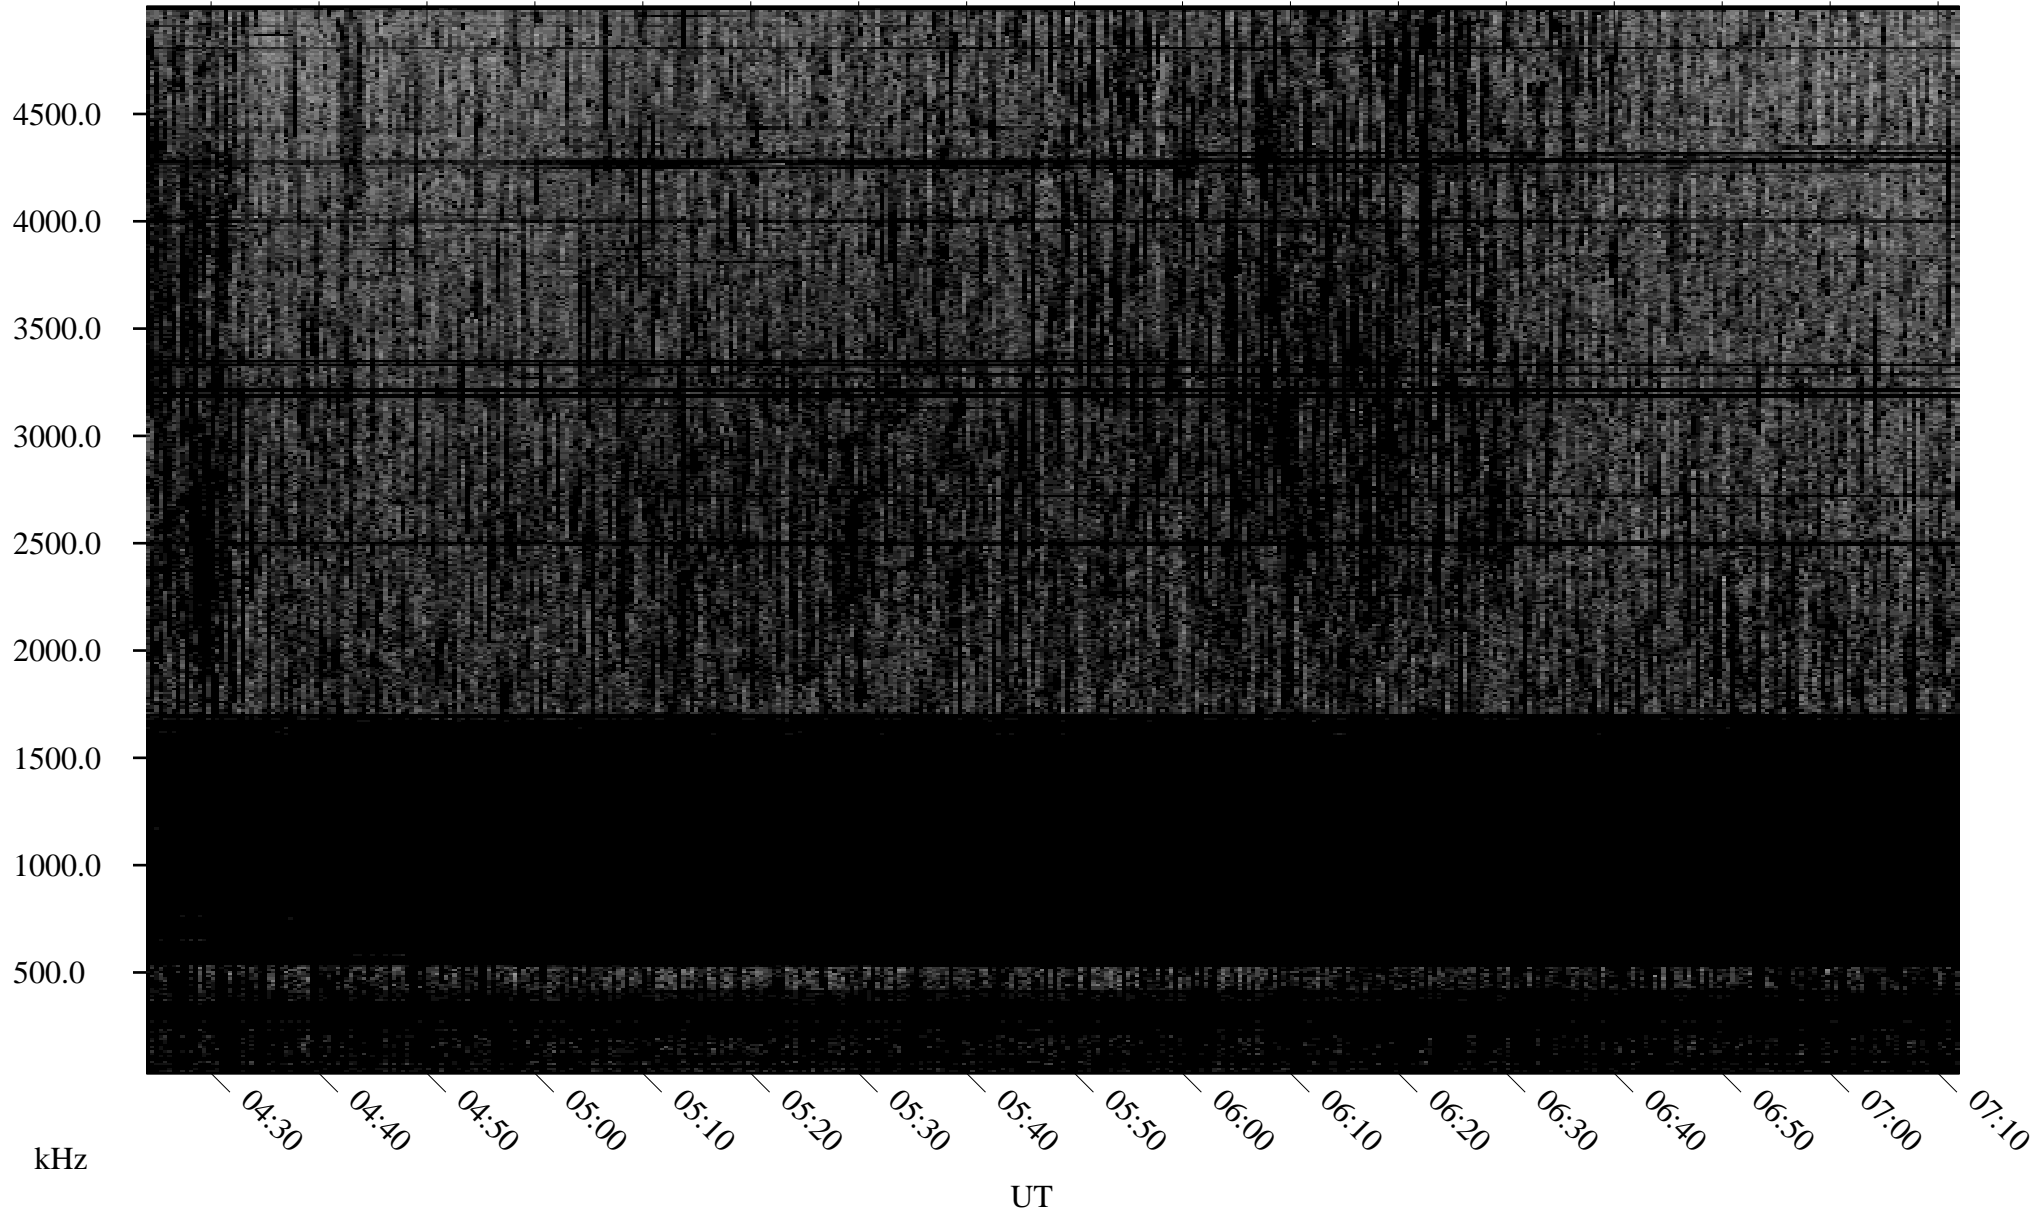

06/14/2009 Churchill, Manitoba

Linear Scale Black = 161 White = 15

ch09165l.r00SUm max_12

Page 1

06/14/2009 Churchill, Manitoba

Linear Scale Black = 161 White = 15

ch091651.r00SUm max_12

Page 2

06/15/2009 Churchill, Manitoba

Linear Scale Black = 161 White = 15

ch091651.r00SUm max_12

Page 3

06/15/2009 Churchill, Manitoba

Linear Scale Black = 161 White = 15

ch091651.r00SUm max_12

Page 4

06/15/2009 Churchill, Manitoba

Linear Scale Black = 161 White = 15

ch091651.r00SUm max_12

Page 5

06/15/2009 Churchill, Manitoba

Linear Scale Black = 161 White = 15

ch09165l.r00SUm max_12

Page 6

06/15/2009 Churchill, Manitoba

Linear Scale Black = 161 White = 15

ch09165l.r00SUm max_12

Page 7

06/15/2009 Churchill, Manitoba

Linear Scale Black = 161 White = 15

ch09165l.r00SUm max_12

Page 8