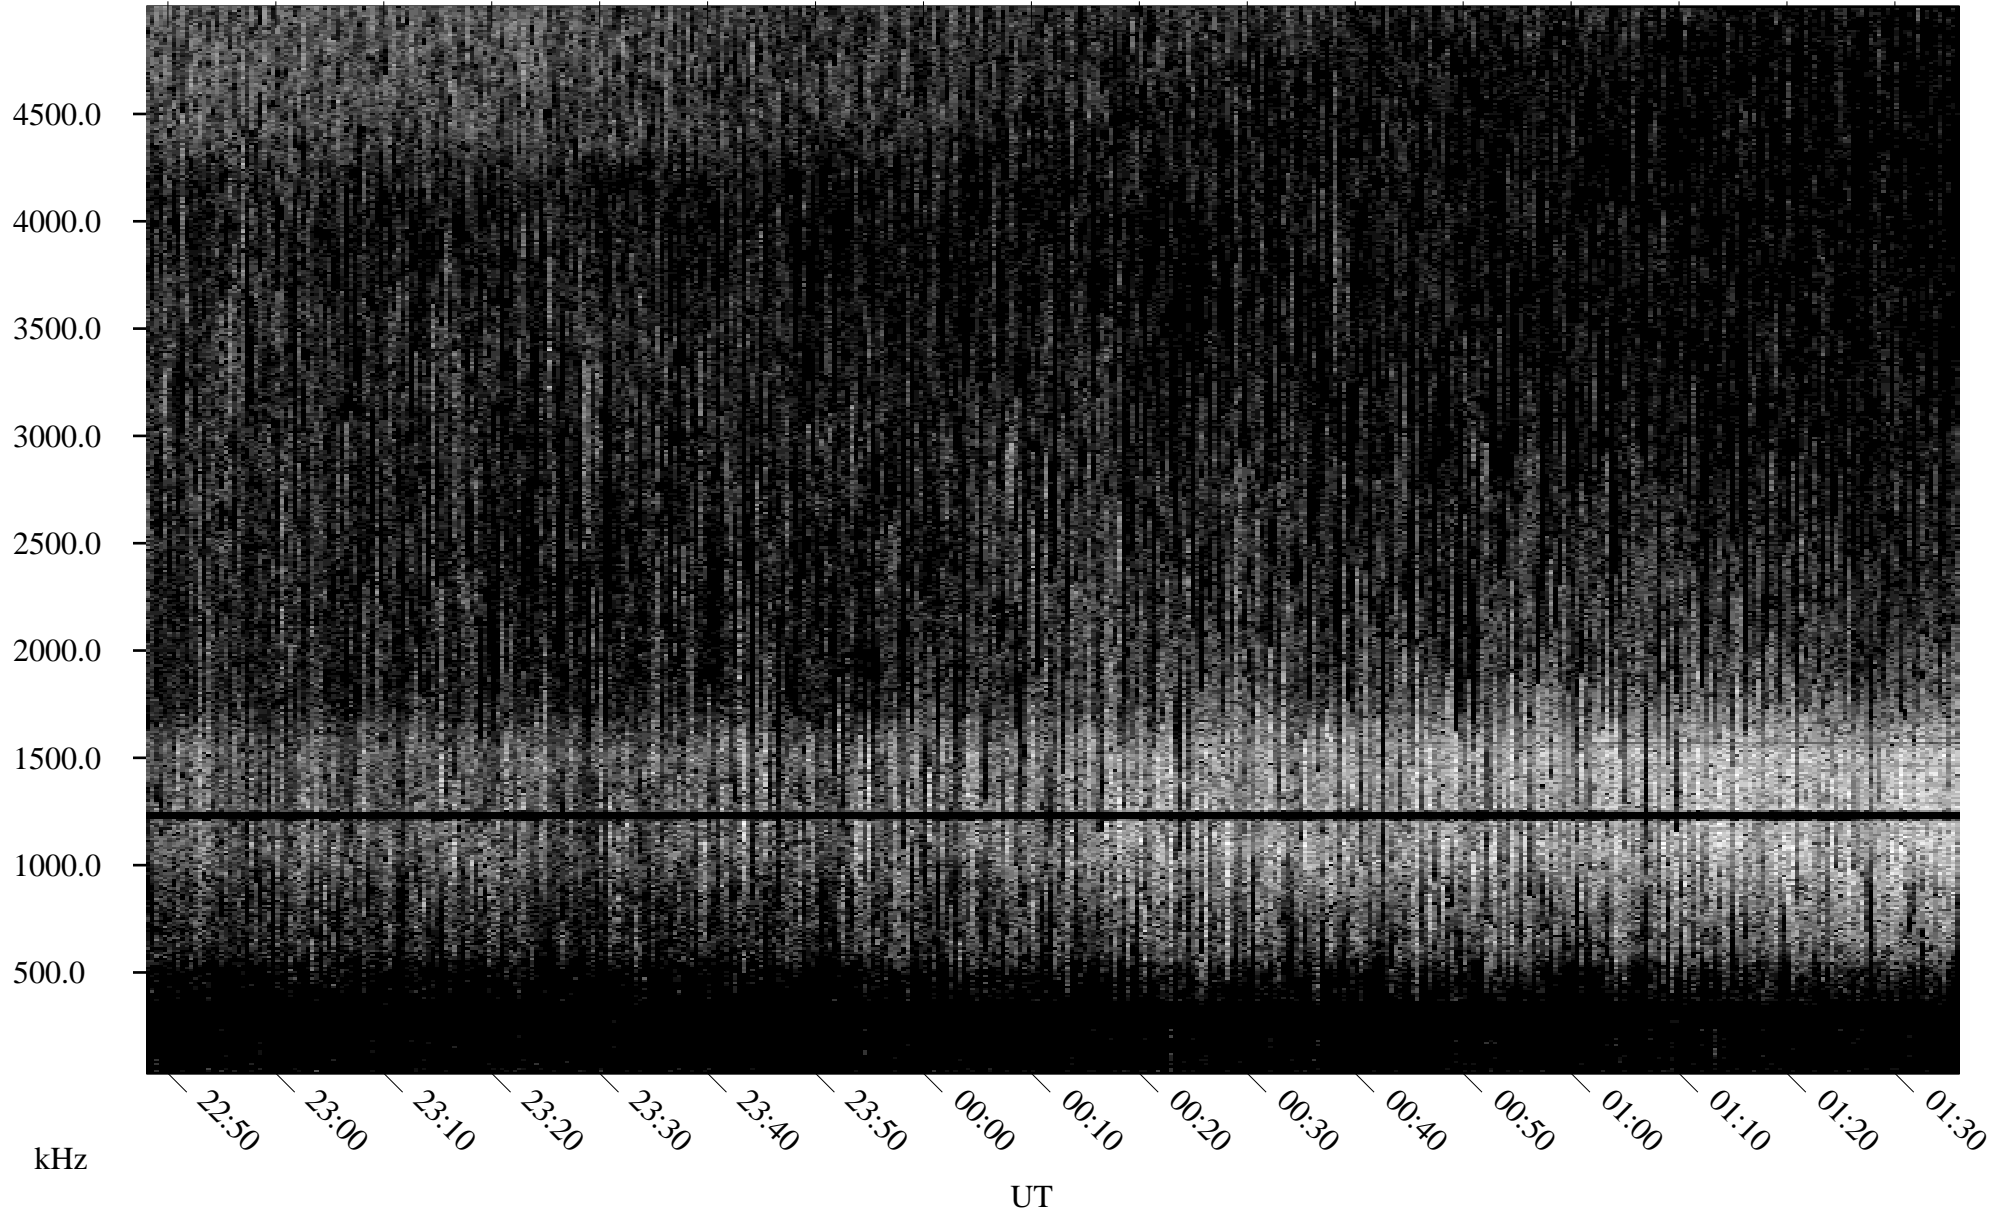

06/15/2009 Churchill, Manitoba

Linear Scale Black = 161 White = 15

ch09166l.r00SUm max_12

Page 1

06/15/2009 Churchill, Manitoba

Linear Scale Black = 161 White = 15

ch09166l.r00SUm max_12

Page 2

06/16/2009 Churchill, Manitoba

Linear Scale Black = 161 White = 15

ch09166l.r00SUm max_12

Page 3

06/16/2009 Churchill, Manitoba

Linear Scale Black = 161 White = 15

ch09166l.r00SUm max_12

Page 4

06/16/2009 Churchill, Manitoba

Linear Scale Black = 161 White = 15

ch09166l.r00SUm max_12

Page 5

06/16/2009 Churchill, Manitoba

Linear Scale Black = 161 White = 15

ch09166l.r00SUm max_12

Page 6

06/16/2009 Churchill, Manitoba

Linear Scale Black = 161 White = 15

ch09166l.r00SUm max_12

Page 7

06/16/2009 Churchill, Manitoba

Linear Scale Black = 161 White = 15

ch09166l.r00SUm max_12