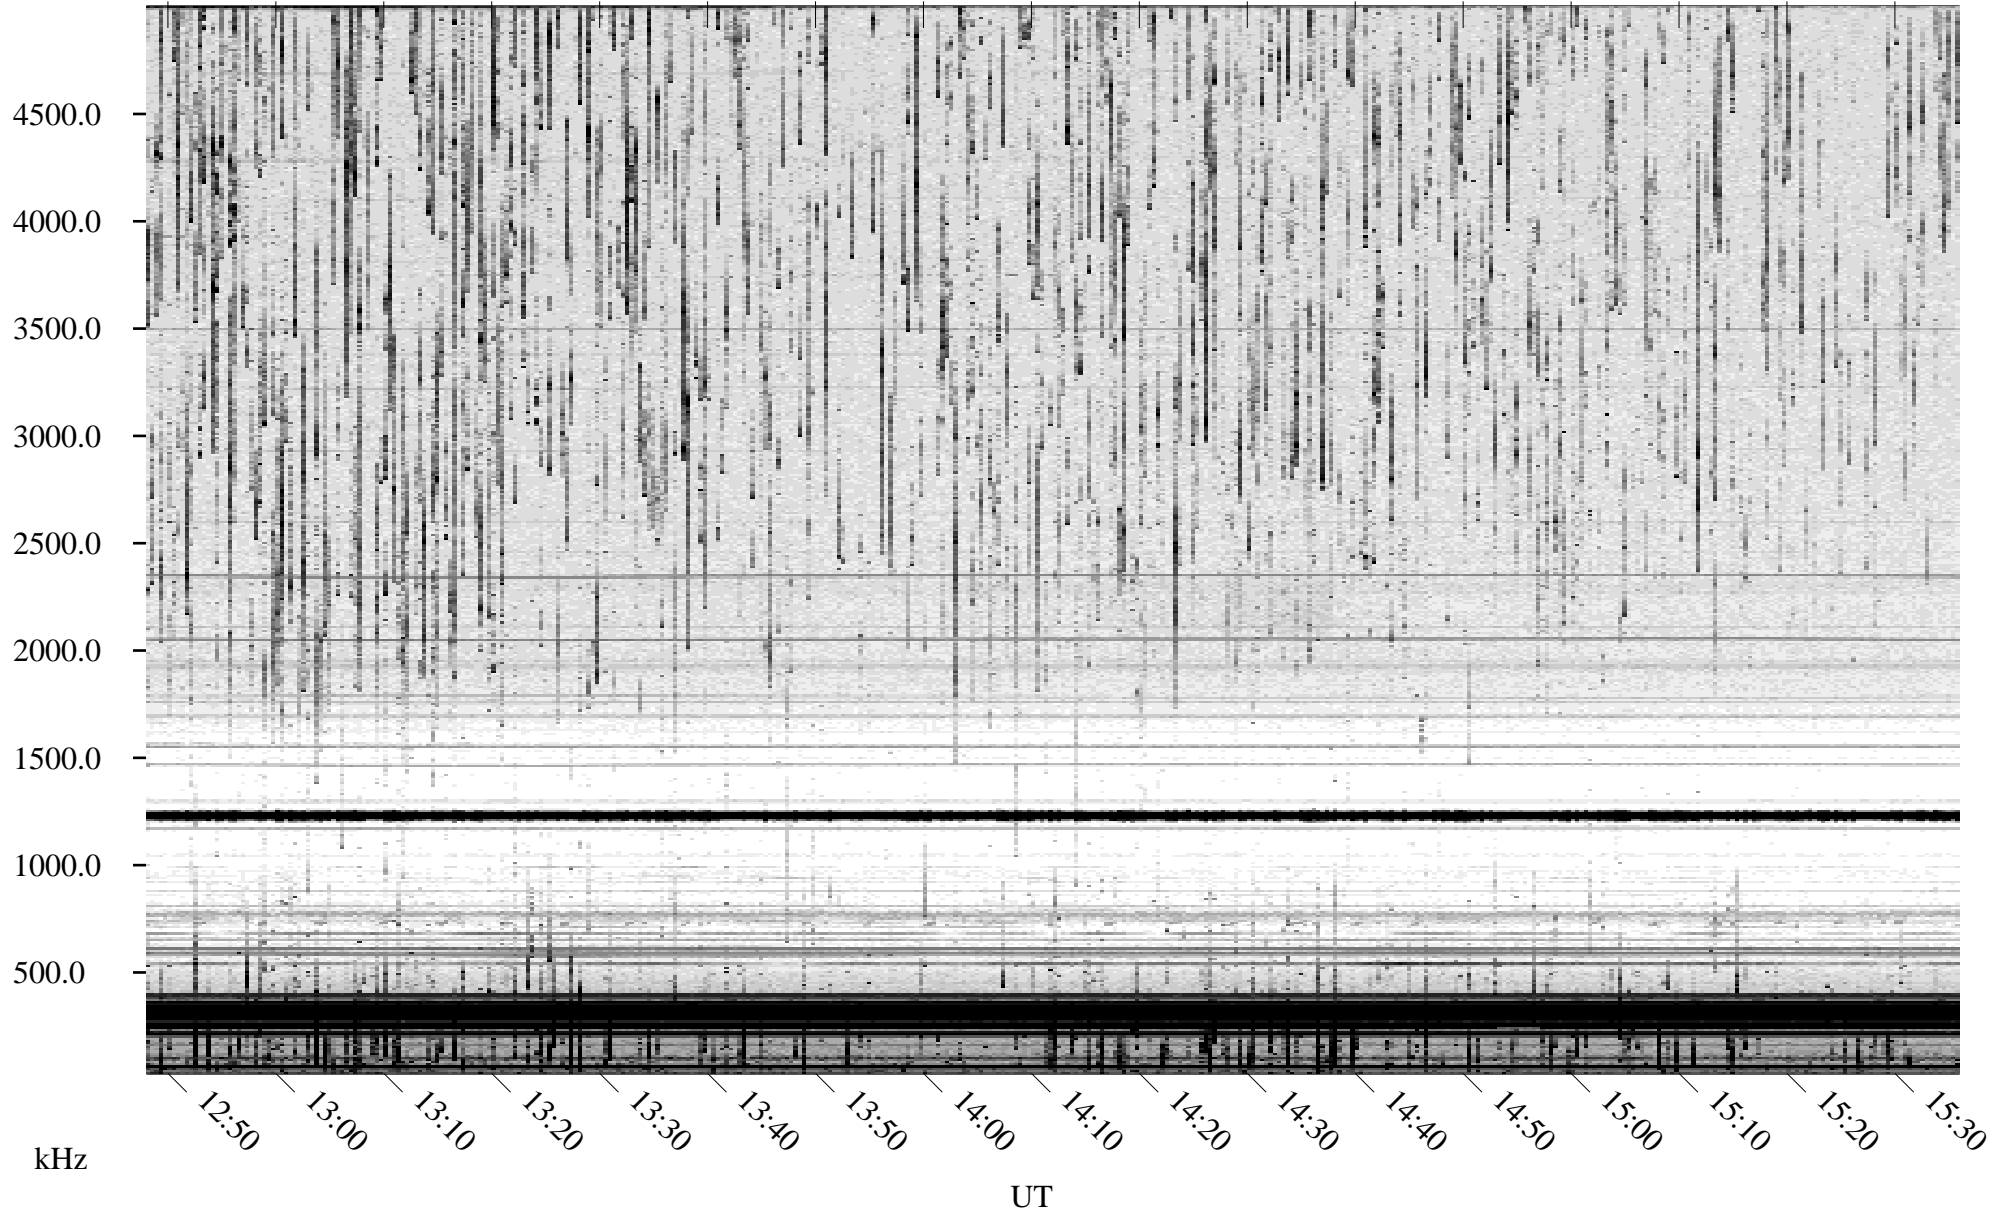

06/15/2009 Churchill, Manitoba

Linear Scale Black = 161 White = 15

ch09166l.r00SUm max_12

Page 1

06/15/2009 Churchill, Manitoba

Linear Scale Black = 161 White = 15

ch09166l.r00SUm max_12

Page 2

06/16/2009 Churchill, Manitoba

Linear Scale Black = 161 White = 15

ch09166l.r00SUm max_12

Page 3

06/16/2009 Churchill, Manitoba

Linear Scale Black = 161 White = 15

ch09166l.r00SUm max_12

Page 4

06/16/2009 Churchill, Manitoba

Linear Scale Black = 161 White = 15

ch09166l.r00SUm max_12

Page 5

06/16/2009 Churchill, Manitoba

Linear Scale Black = 161 White = 15

ch09166l.r00SUm max_12

Page 6

06/16/2009 Churchill, Manitoba

Linear Scale Black = 161 White = 15

ch09166l.r00SUm max_12

Page 7

06/16/2009 Churchill, Manitoba

Linear Scale Black = 161 White = 15

ch09166l.r00SUm max_12