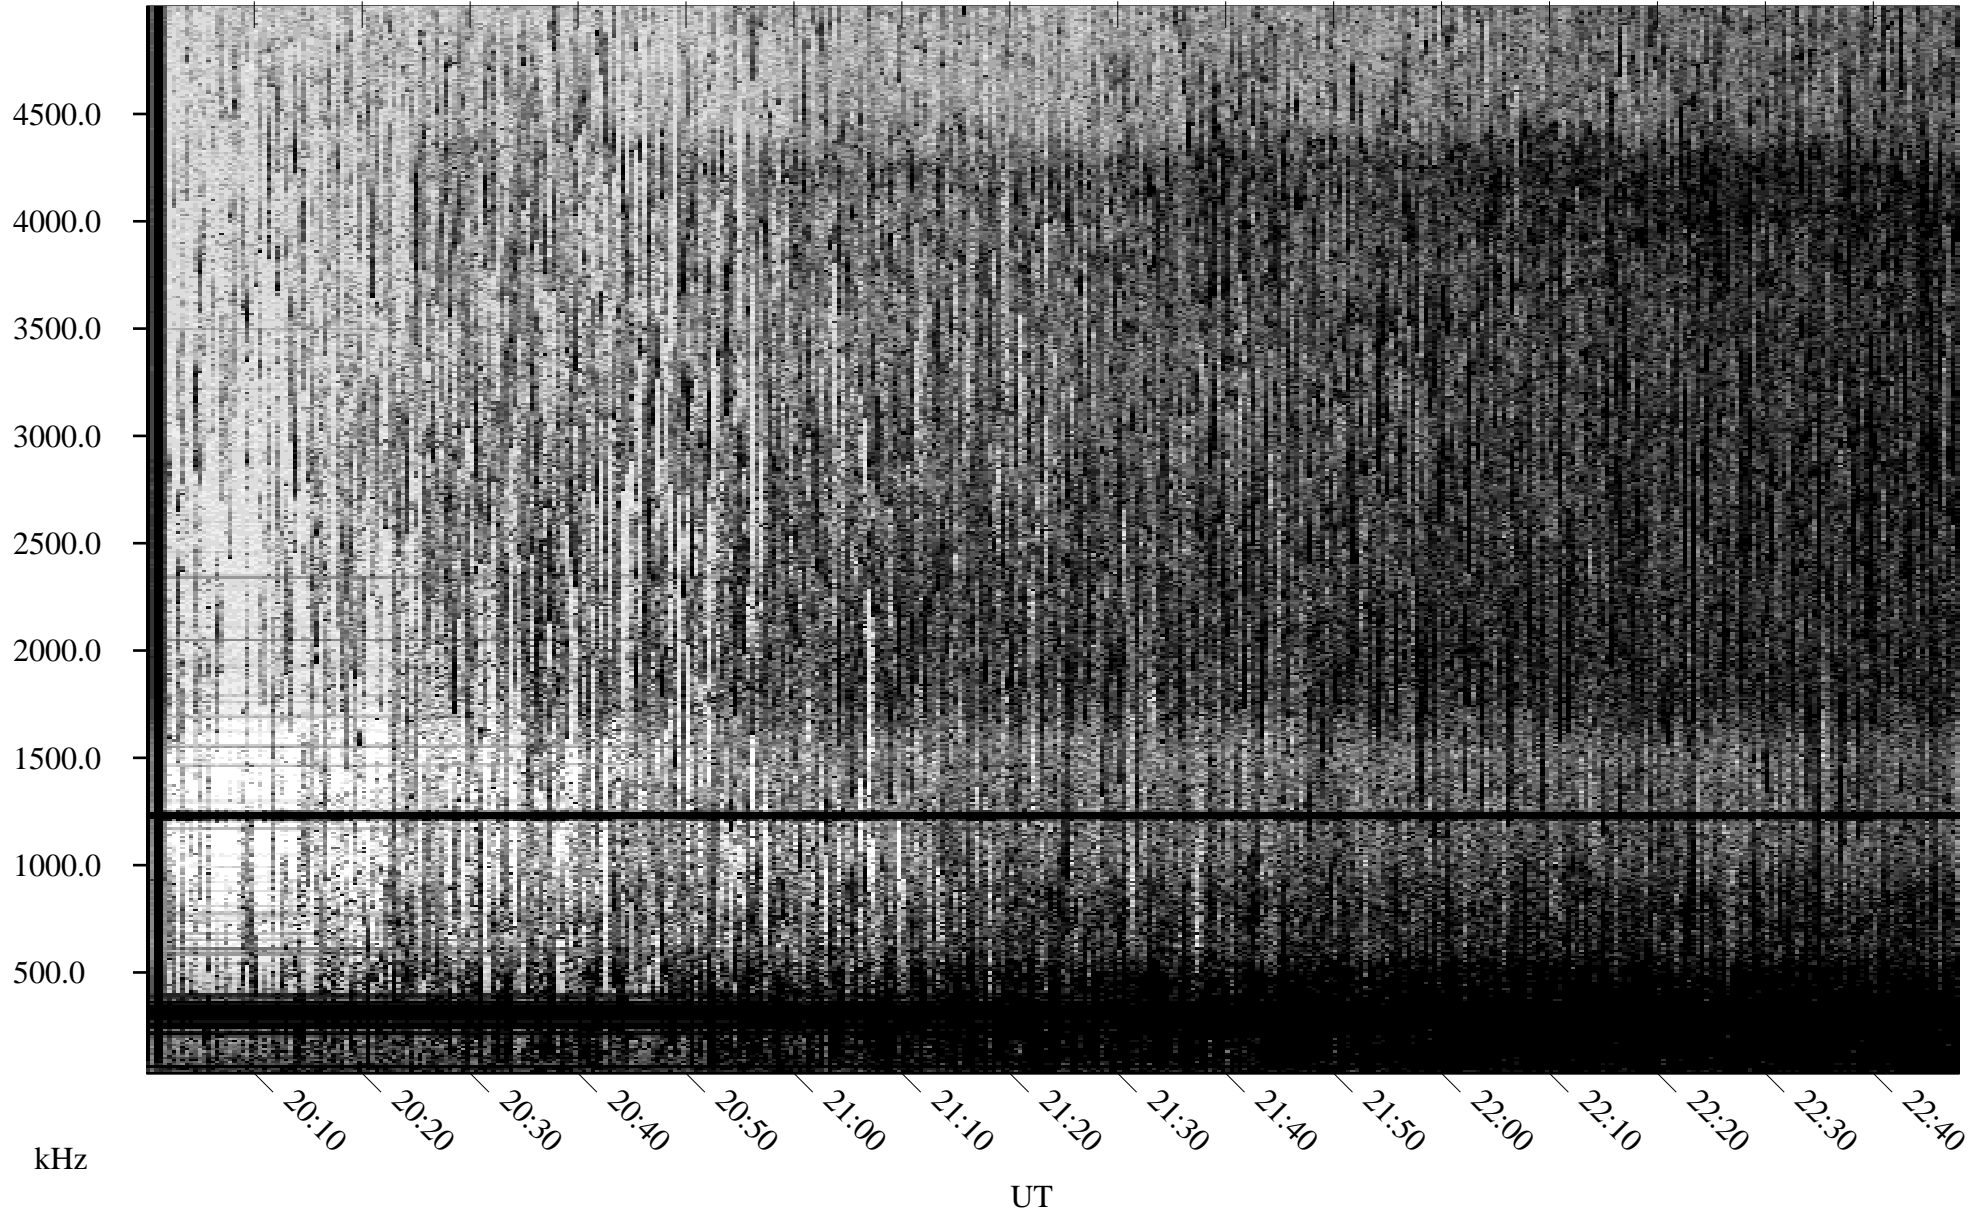

06/15/2009 Churchill, Manitoba

Linear Scale Black = 161 White = 15

ch09166l.r00SUm max_12

Page 1

06/15/2009 Churchill, Manitoba

Linear Scale Black = 161 White = 15

ch09166l.r00SUm max_12

Page 2

06/16/2009 Churchill, Manitoba

Linear Scale Black = 161 White = 15

ch09166l.r00SUm max_12

Page 3

06/16/2009 Churchill, Manitoba

Linear Scale Black = 161 White = 15

ch09166l.r00SUm max_12

Page 4

06/16/2009 Churchill, Manitoba

Linear Scale Black = 161 White = 15

ch09166l.r00SUm max_12

Page 5

06/16/2009 Churchill, Manitoba

Linear Scale Black = 161 White = 15

ch09166l.r00SUm max_12

Page 6

06/16/2009 Churchill, Manitoba

Linear Scale Black = 161 White = 15

ch09166l.r00SUm max_12

Page 7

06/16/2009 Churchill, Manitoba

Linear Scale Black = 161 White = 15

ch09166l.r00SUm max_12