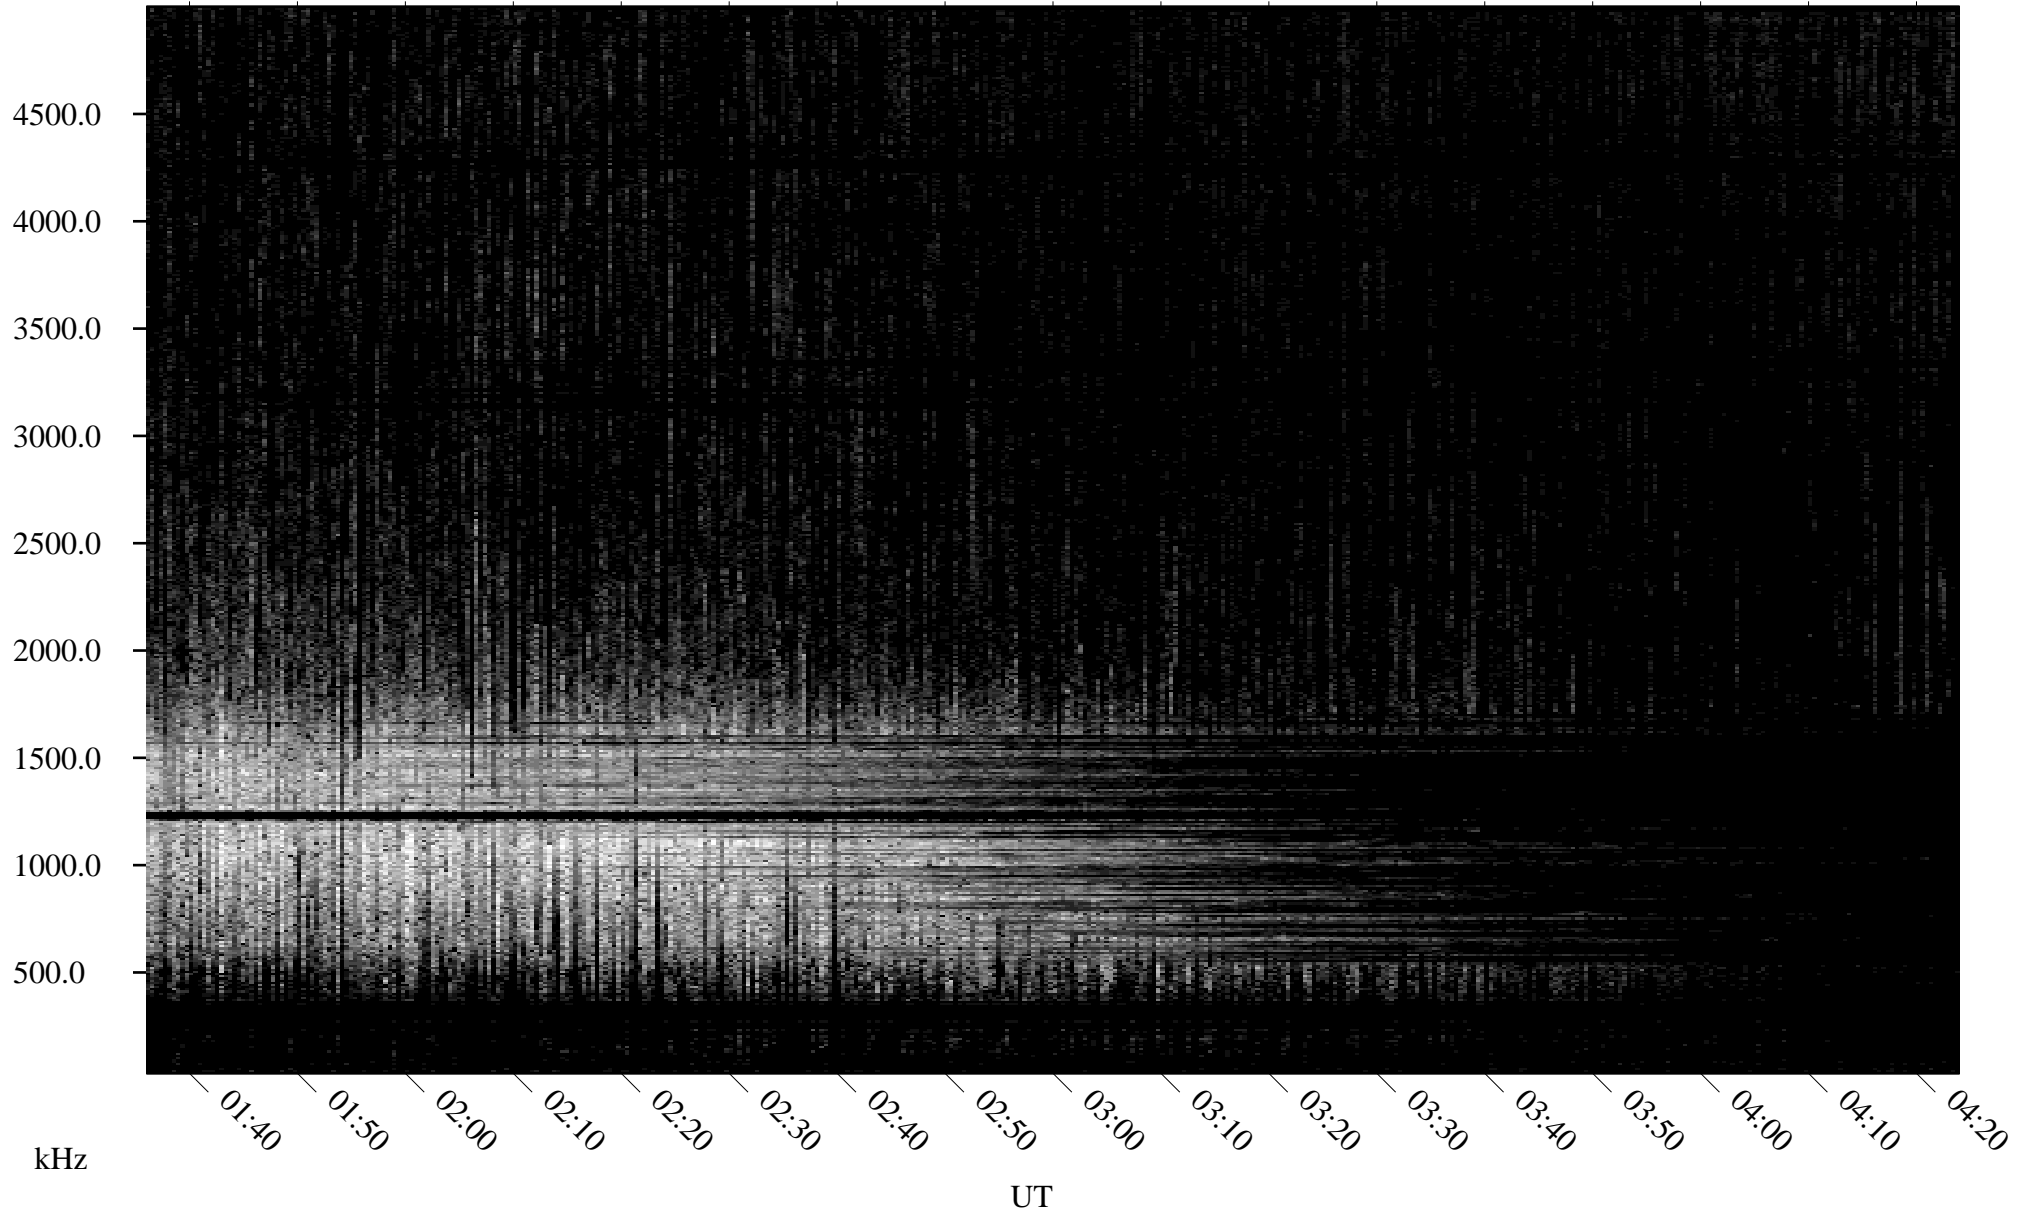

06/15/2009 Churchill, Manitoba

Linear Scale Black = 161 White = 15

ch09166l.r00SUm max_12

Page 1

06/15/2009 Churchill, Manitoba

Linear Scale Black = 161 White = 15

ch09166l.r00SUm max_12

Page 2

06/16/2009 Churchill, Manitoba

Linear Scale Black = 161 White = 15

ch09166l.r00SUm max_12

Page 3

06/16/2009 Churchill, Manitoba

Linear Scale Black = 161 White = 15

ch09166l.r00SUm max_12

Page 4

06/16/2009 Churchill, Manitoba

Linear Scale Black = 161 White = 15

ch09166l.r00SUm max_12

Page 5

06/16/2009 Churchill, Manitoba

Linear Scale Black = 161 White = 15

ch09166l.r00SUm max_12

Page 6

06/16/2009 Churchill, Manitoba

Linear Scale Black = 161 White = 15

ch09166l.r00SUm max_12

Page 7

06/16/2009 Churchill, Manitoba

Linear Scale Black = 161 White = 15

ch09166l.r00SUm max_12