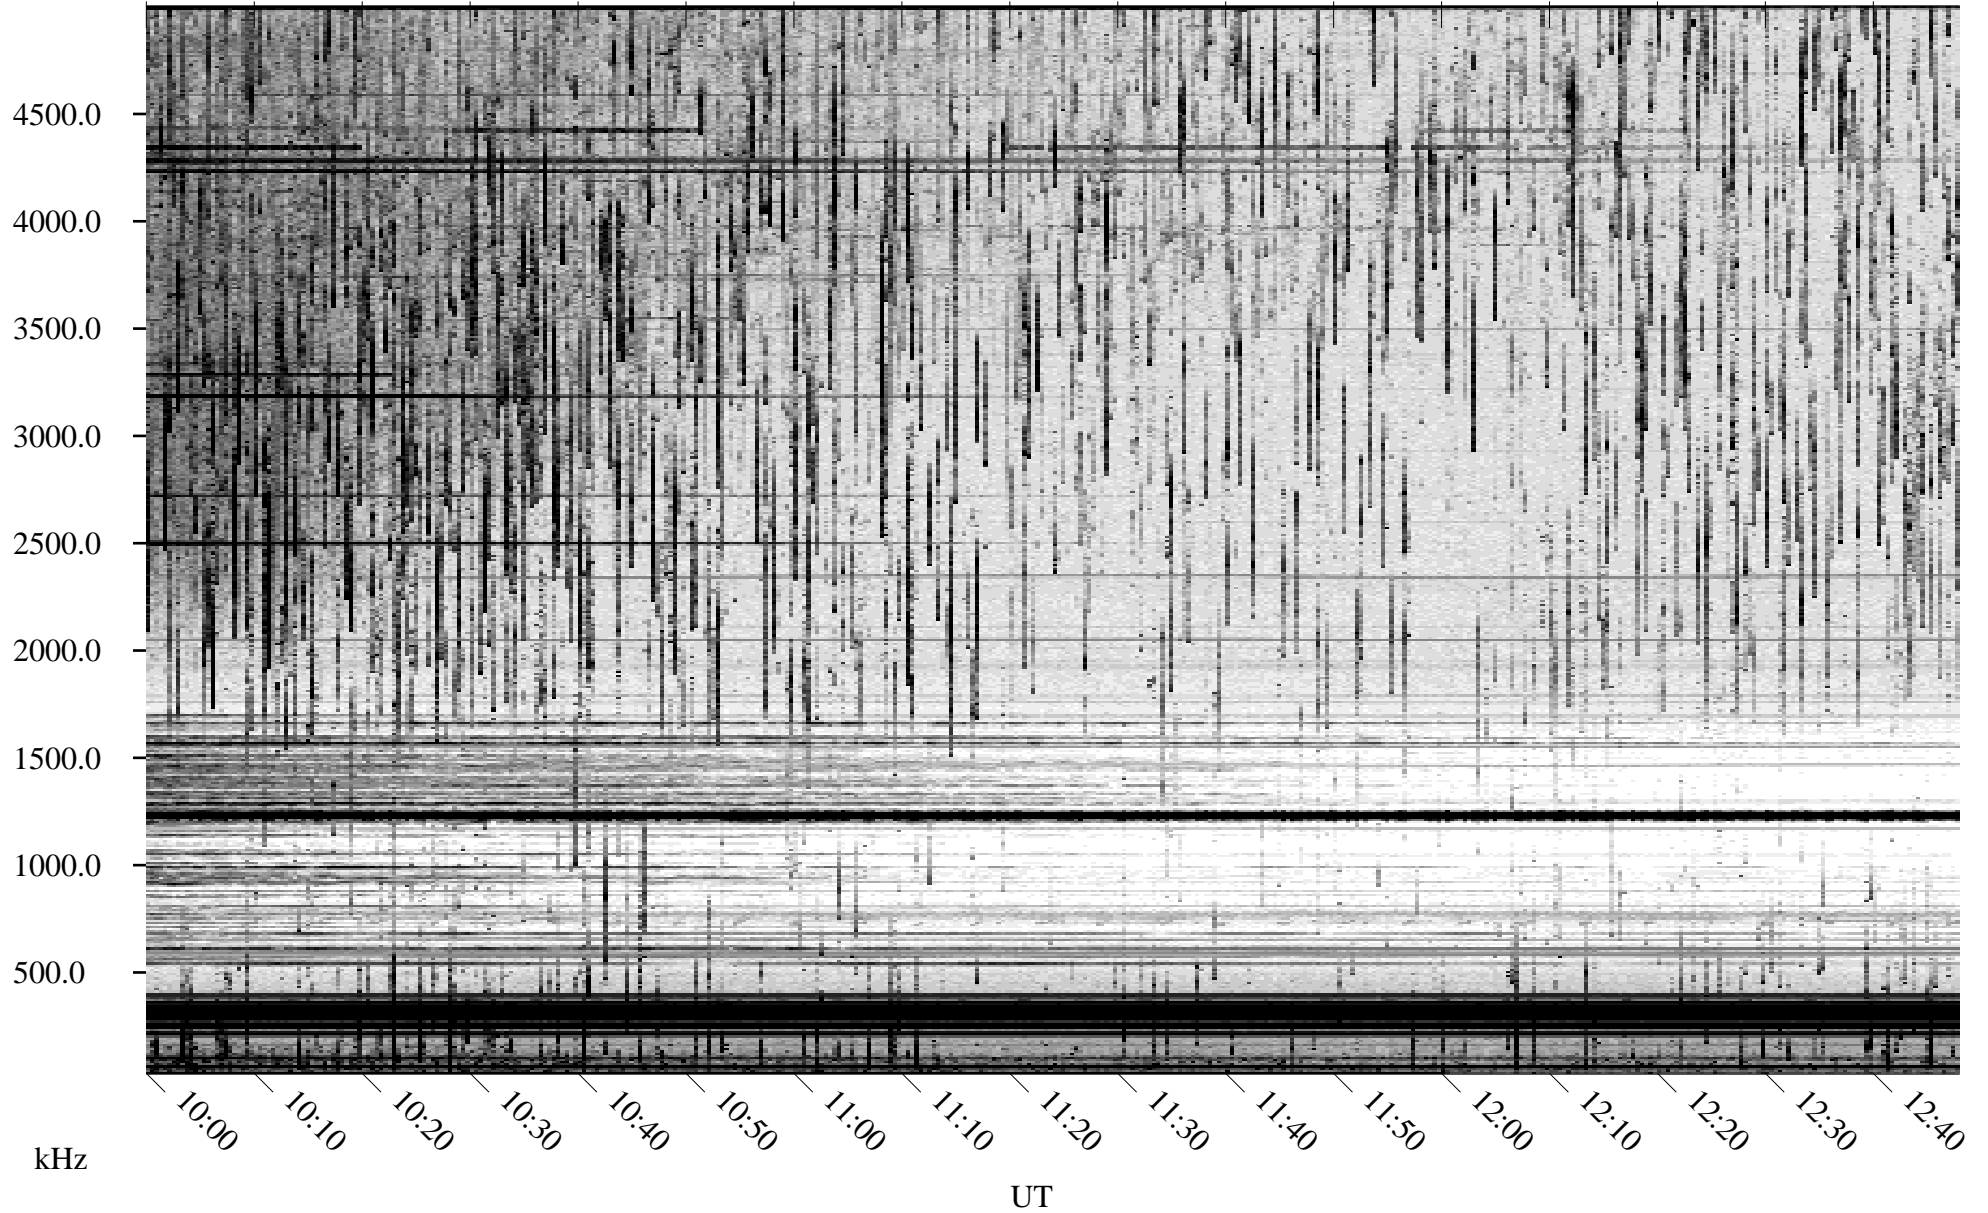

06/15/2009 Churchill, Manitoba

Linear Scale Black = 161 White = 15

ch09166l.r00SUm max_12

Page 1

06/15/2009 Churchill, Manitoba

Linear Scale Black = 161 White = 15

ch09166l.r00SUm max_12

Page 2

06/16/2009 Churchill, Manitoba

Linear Scale Black = 161 White = 15

ch09166l.r00SUm max_12

Page 3

06/16/2009 Churchill, Manitoba

Linear Scale Black = 161 White = 15

ch09166l.r00SUm max_12

Page 4

06/16/2009 Churchill, Manitoba

Linear Scale Black = 161 White = 15

ch09166l.r00SUm max_12

Page 5

06/16/2009 Churchill, Manitoba

Linear Scale Black = 161 White = 15

ch09166l.r00SUm max_12

Page 6

06/16/2009 Churchill, Manitoba

Linear Scale Black = 161 White = 15

ch09166l.r00SUm max_12

Page 7

06/16/2009 Churchill, Manitoba

Linear Scale Black = 161 White = 15

ch09166l.r00SUm max_12