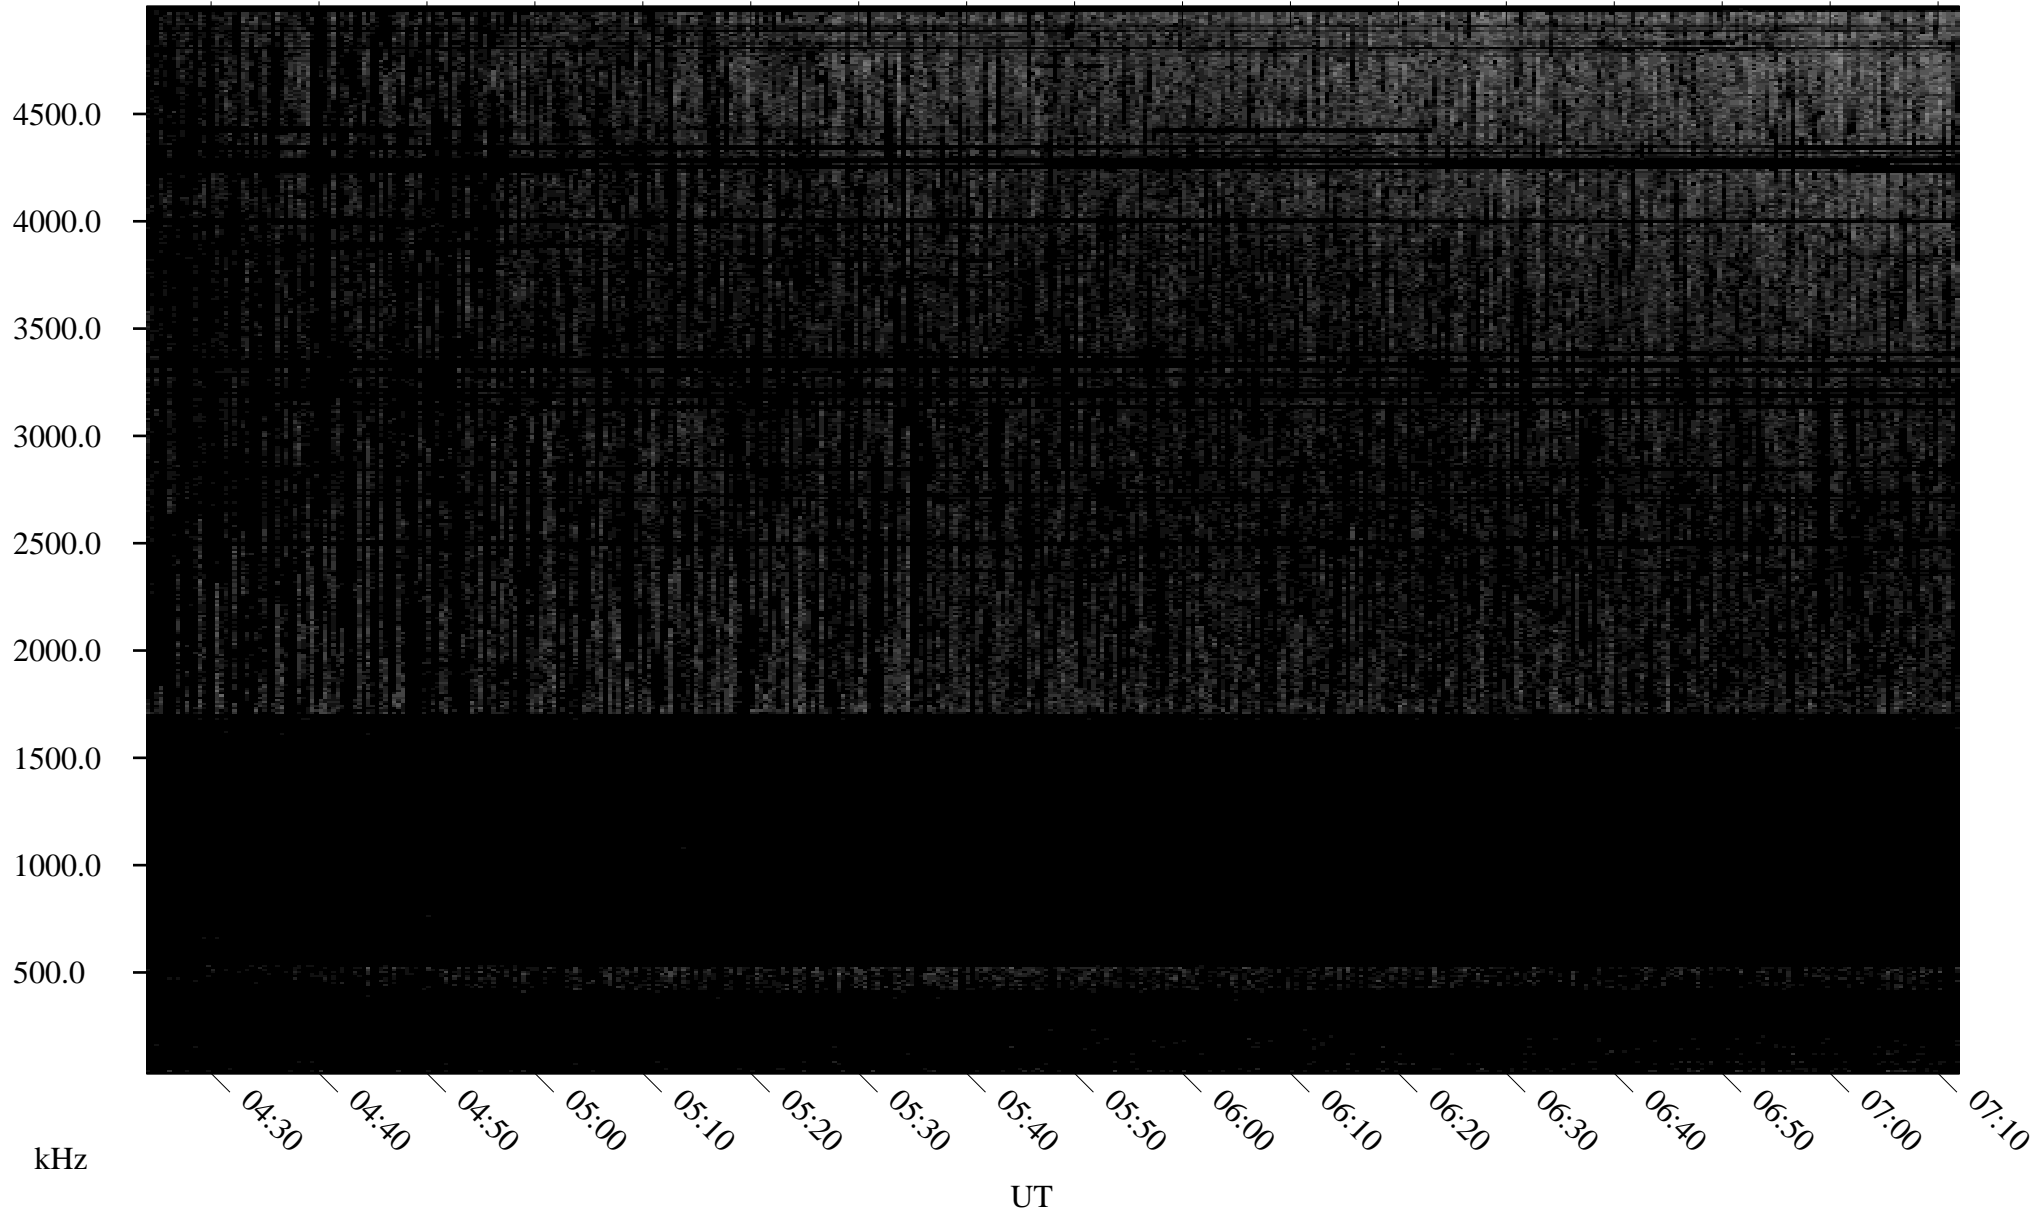

06/15/2009 Churchill, Manitoba

Linear Scale Black = 161 White = 15

ch09166l.r00SUm max_12

Page 1

06/15/2009 Churchill, Manitoba

Linear Scale Black = 161 White = 15

ch09166l.r00SUm max_12

Page 2

06/16/2009 Churchill, Manitoba

Linear Scale Black = 161 White = 15

ch09166l.r00SUm max_12

Page 3

06/16/2009 Churchill, Manitoba

Linear Scale Black = 161 White = 15

ch09166l.r00SUm max_12

Page 4

06/16/2009 Churchill, Manitoba

Linear Scale Black = 161 White = 15

ch09166l.r00SUm max_12

Page 5

06/16/2009 Churchill, Manitoba

Linear Scale Black = 161 White = 15

ch09166l.r00SUm max_12

Page 6

06/16/2009 Churchill, Manitoba

Linear Scale Black = 161 White = 15

ch09166l.r00SUm max_12

Page 7

06/16/2009 Churchill, Manitoba

Linear Scale Black = 161 White = 15

ch09166l.r00SUm max_12