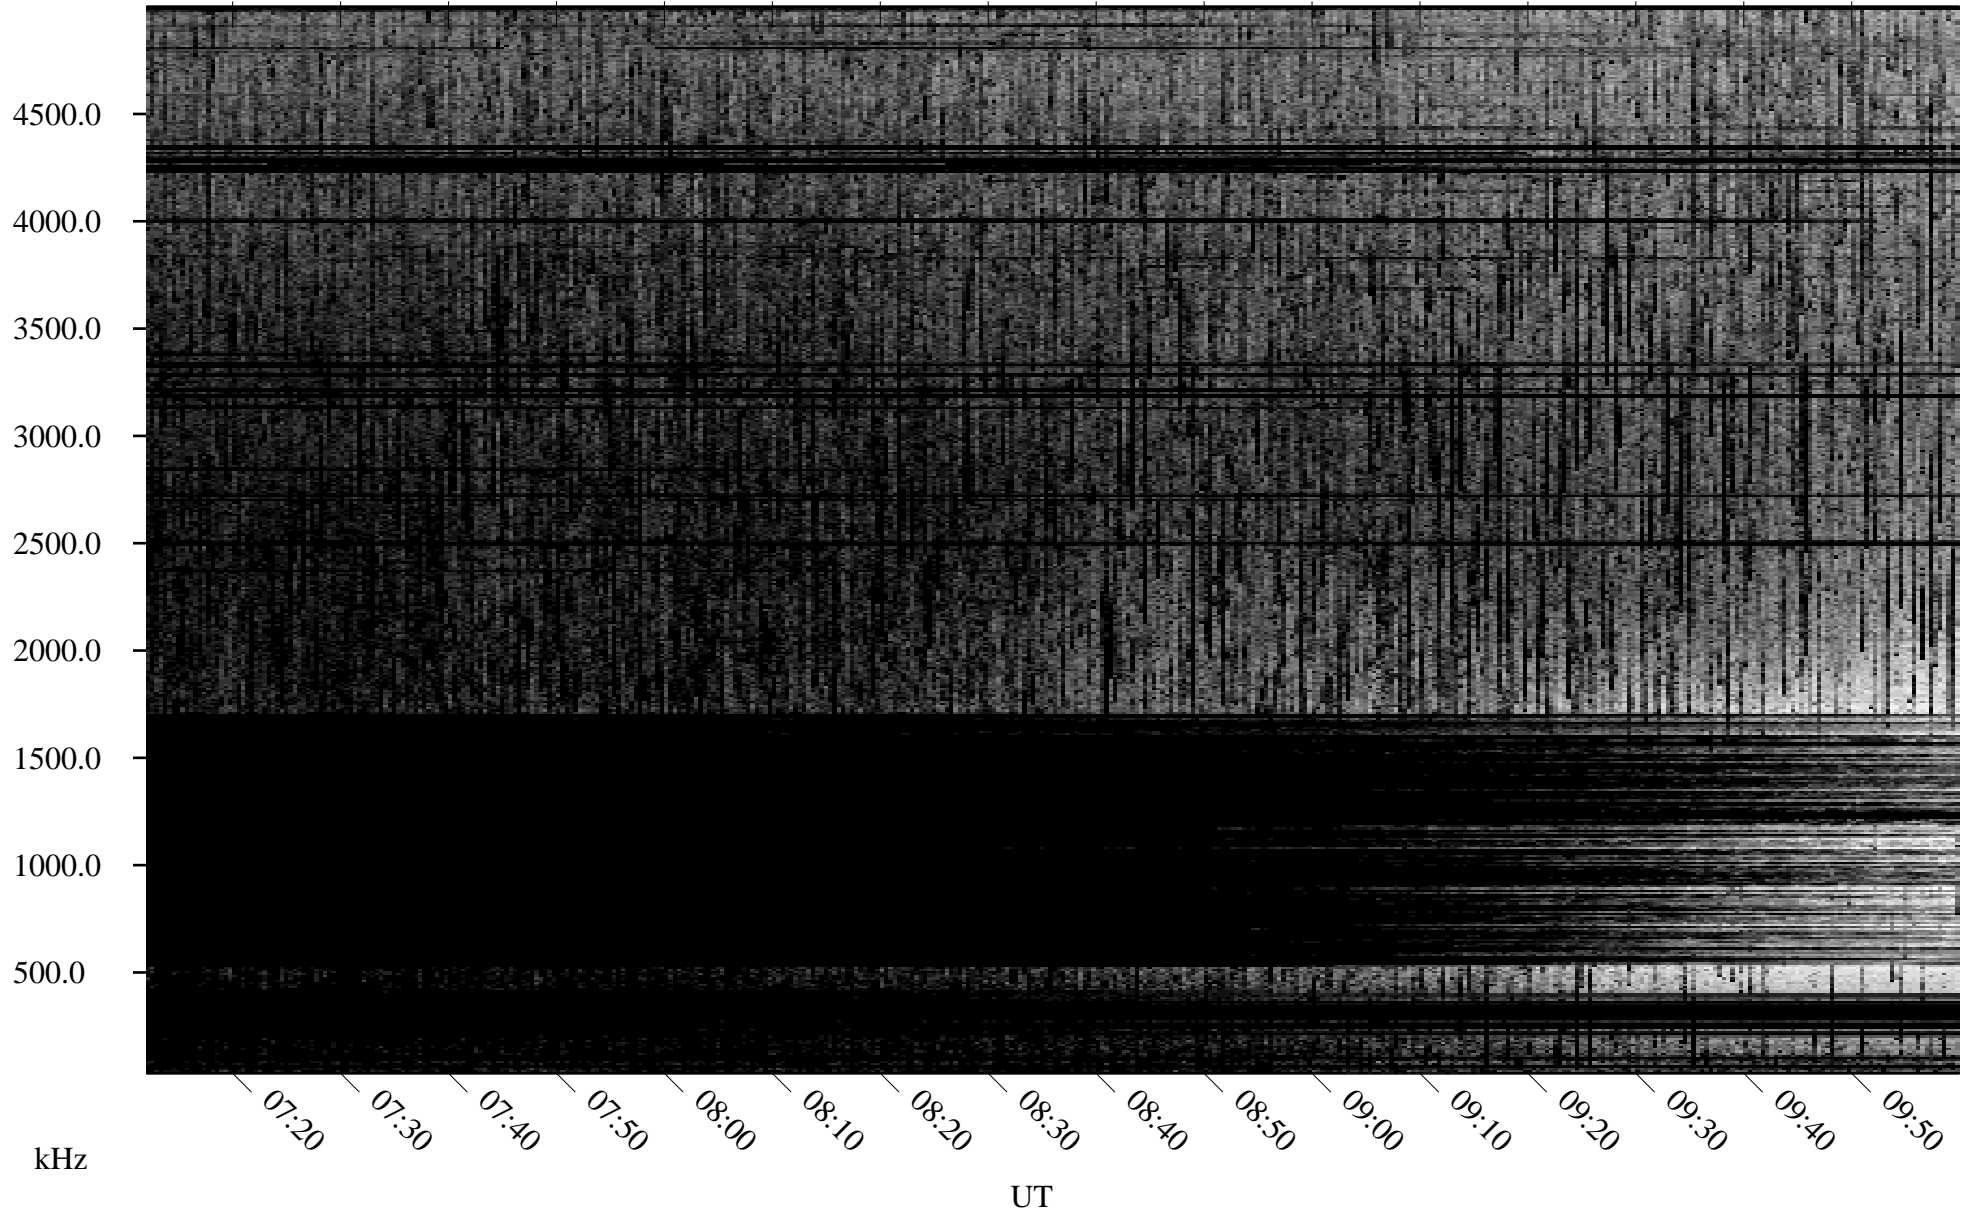

06/15/2009 Churchill, Manitoba

Linear Scale Black = 161 White = 15

ch09166l.r00SUm max_12

Page 1

06/15/2009 Churchill, Manitoba

Linear Scale Black = 161 White = 15

ch09166l.r00SUm max_12

Page 2

06/16/2009 Churchill, Manitoba

Linear Scale Black = 161 White = 15

ch09166l.r00SUm max_12

Page 3

06/16/2009 Churchill, Manitoba

Linear Scale Black = 161 White = 15

ch09166l.r00SUm max_12

Page 4

06/16/2009 Churchill, Manitoba

Linear Scale Black = 161 White = 15

ch09166l.r00SUm max_12

Page 5

06/16/2009 Churchill, Manitoba

Linear Scale Black = 161 White = 15

ch09166l.r00SUm max_12

Page 6

06/16/2009 Churchill, Manitoba

Linear Scale Black = 161 White = 15

ch09166l.r00SUm max_12

Page 7

06/16/2009 Churchill, Manitoba

Linear Scale Black = 161 White = 15

ch09166l.r00SUm max_12