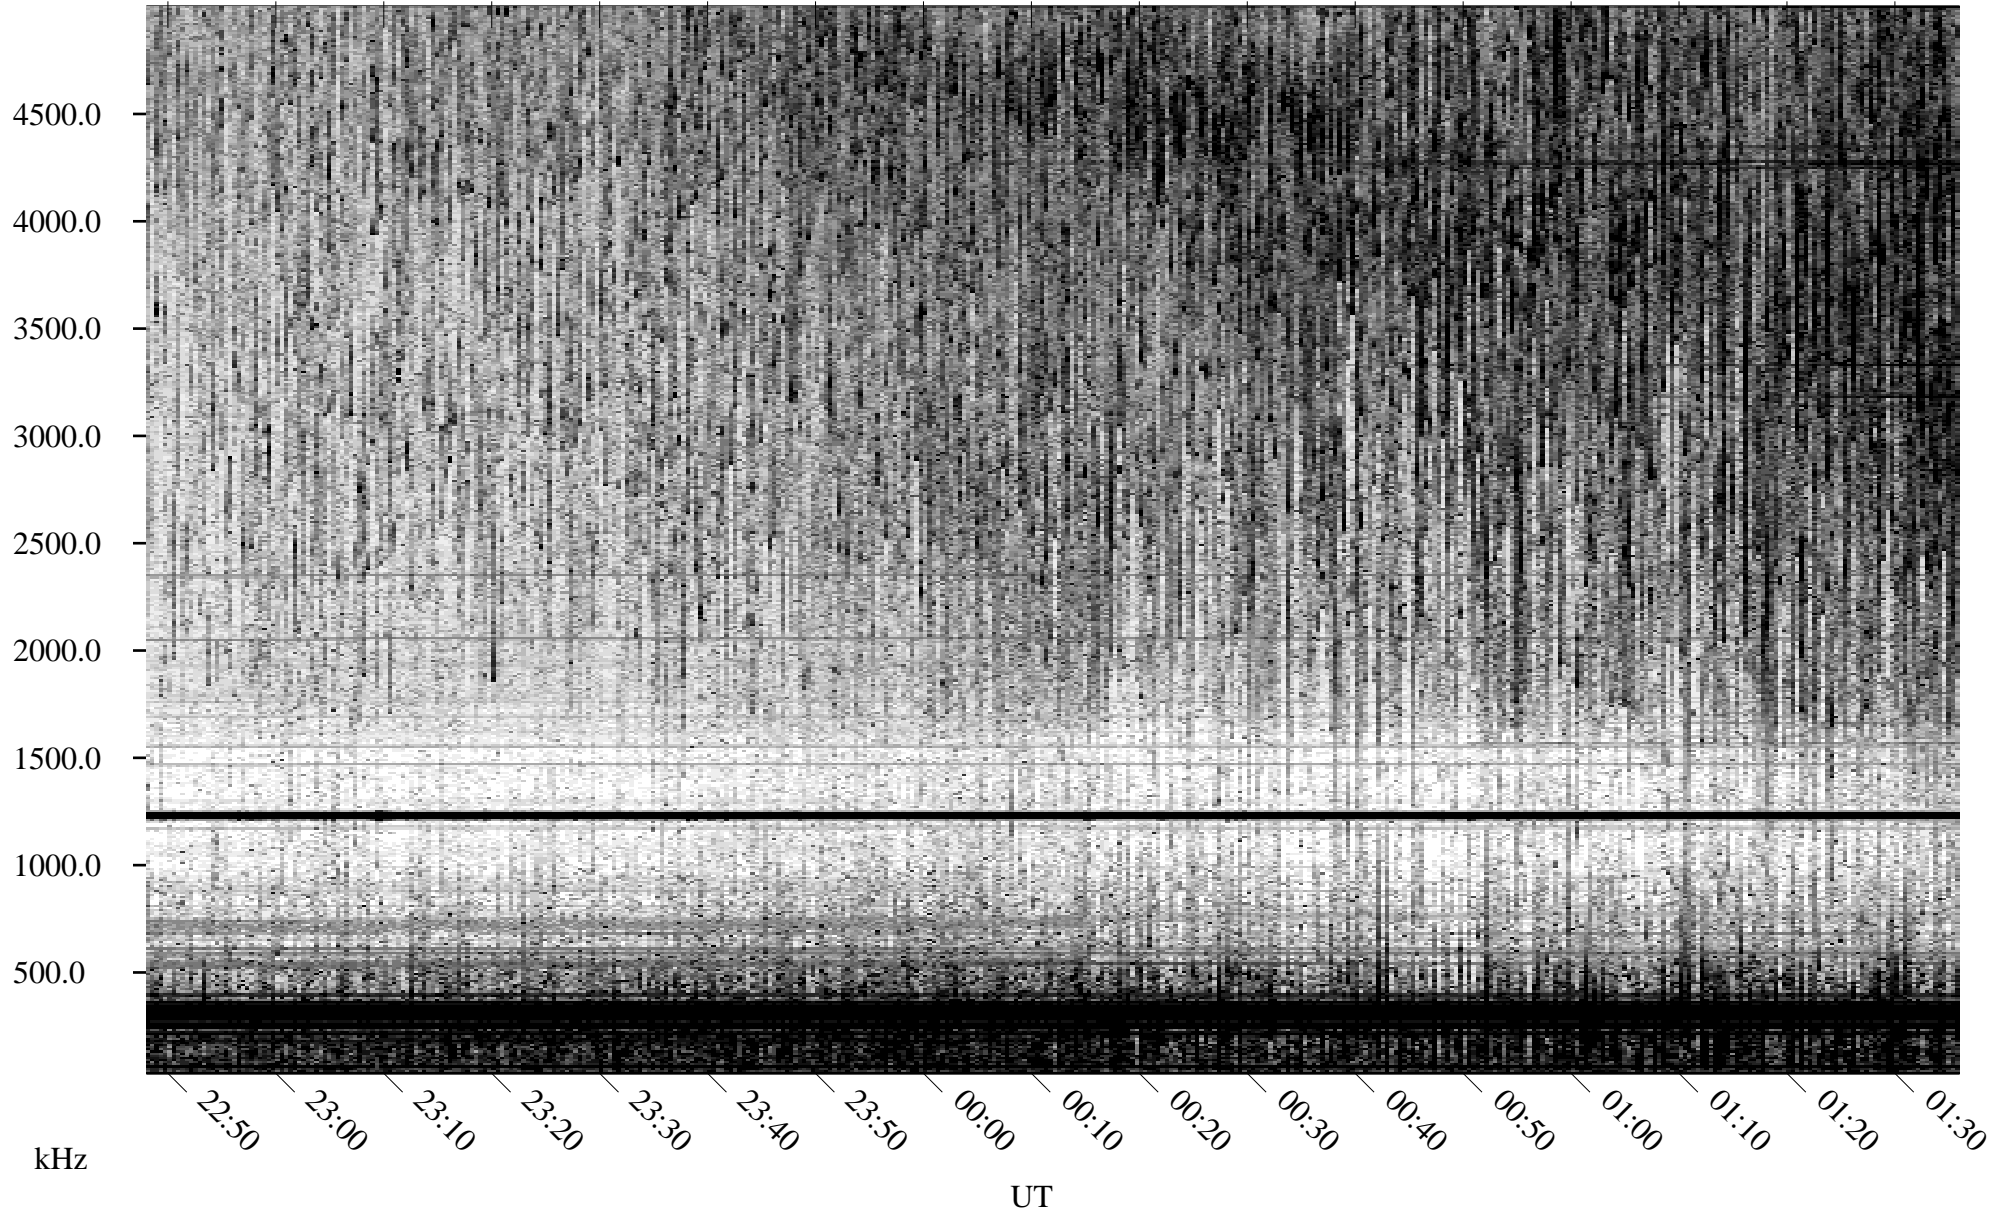

06/16/2009 Churchill, Manitoba

Linear Scale Black = 161 White = 15

ch09167l.r00SUm max_12

Page 1

06/16/2009 Churchill, Manitoba

Linear Scale Black = 161 White = 15

ch09167l.r00SUm max_12

Page 2

06/17/2009 Churchill, Manitoba

Linear Scale Black = 161 White = 15

ch09167l.r00SUm max_12

Page 3

06/17/2009 Churchill, Manitoba

Linear Scale Black = 161 White = 15

ch09167l.r00SUm max_12

Page 4

06/17/2009 Churchill, Manitoba

Linear Scale Black = 161 White = 15

ch09167l.r00SUm max_12

Page 5

06/17/2009 Churchill, Manitoba

Linear Scale Black = 161 White = 15

ch09167l.r00SUm max_12

Page 6

06/17/2009 Churchill, Manitoba

Linear Scale Black = 161 White = 15

ch09167l.r00SUm max_12

Page 7

06/17/2009 Churchill, Manitoba

Linear Scale Black = 161 White = 15

ch09167l.r00SUm max_12

Page 8