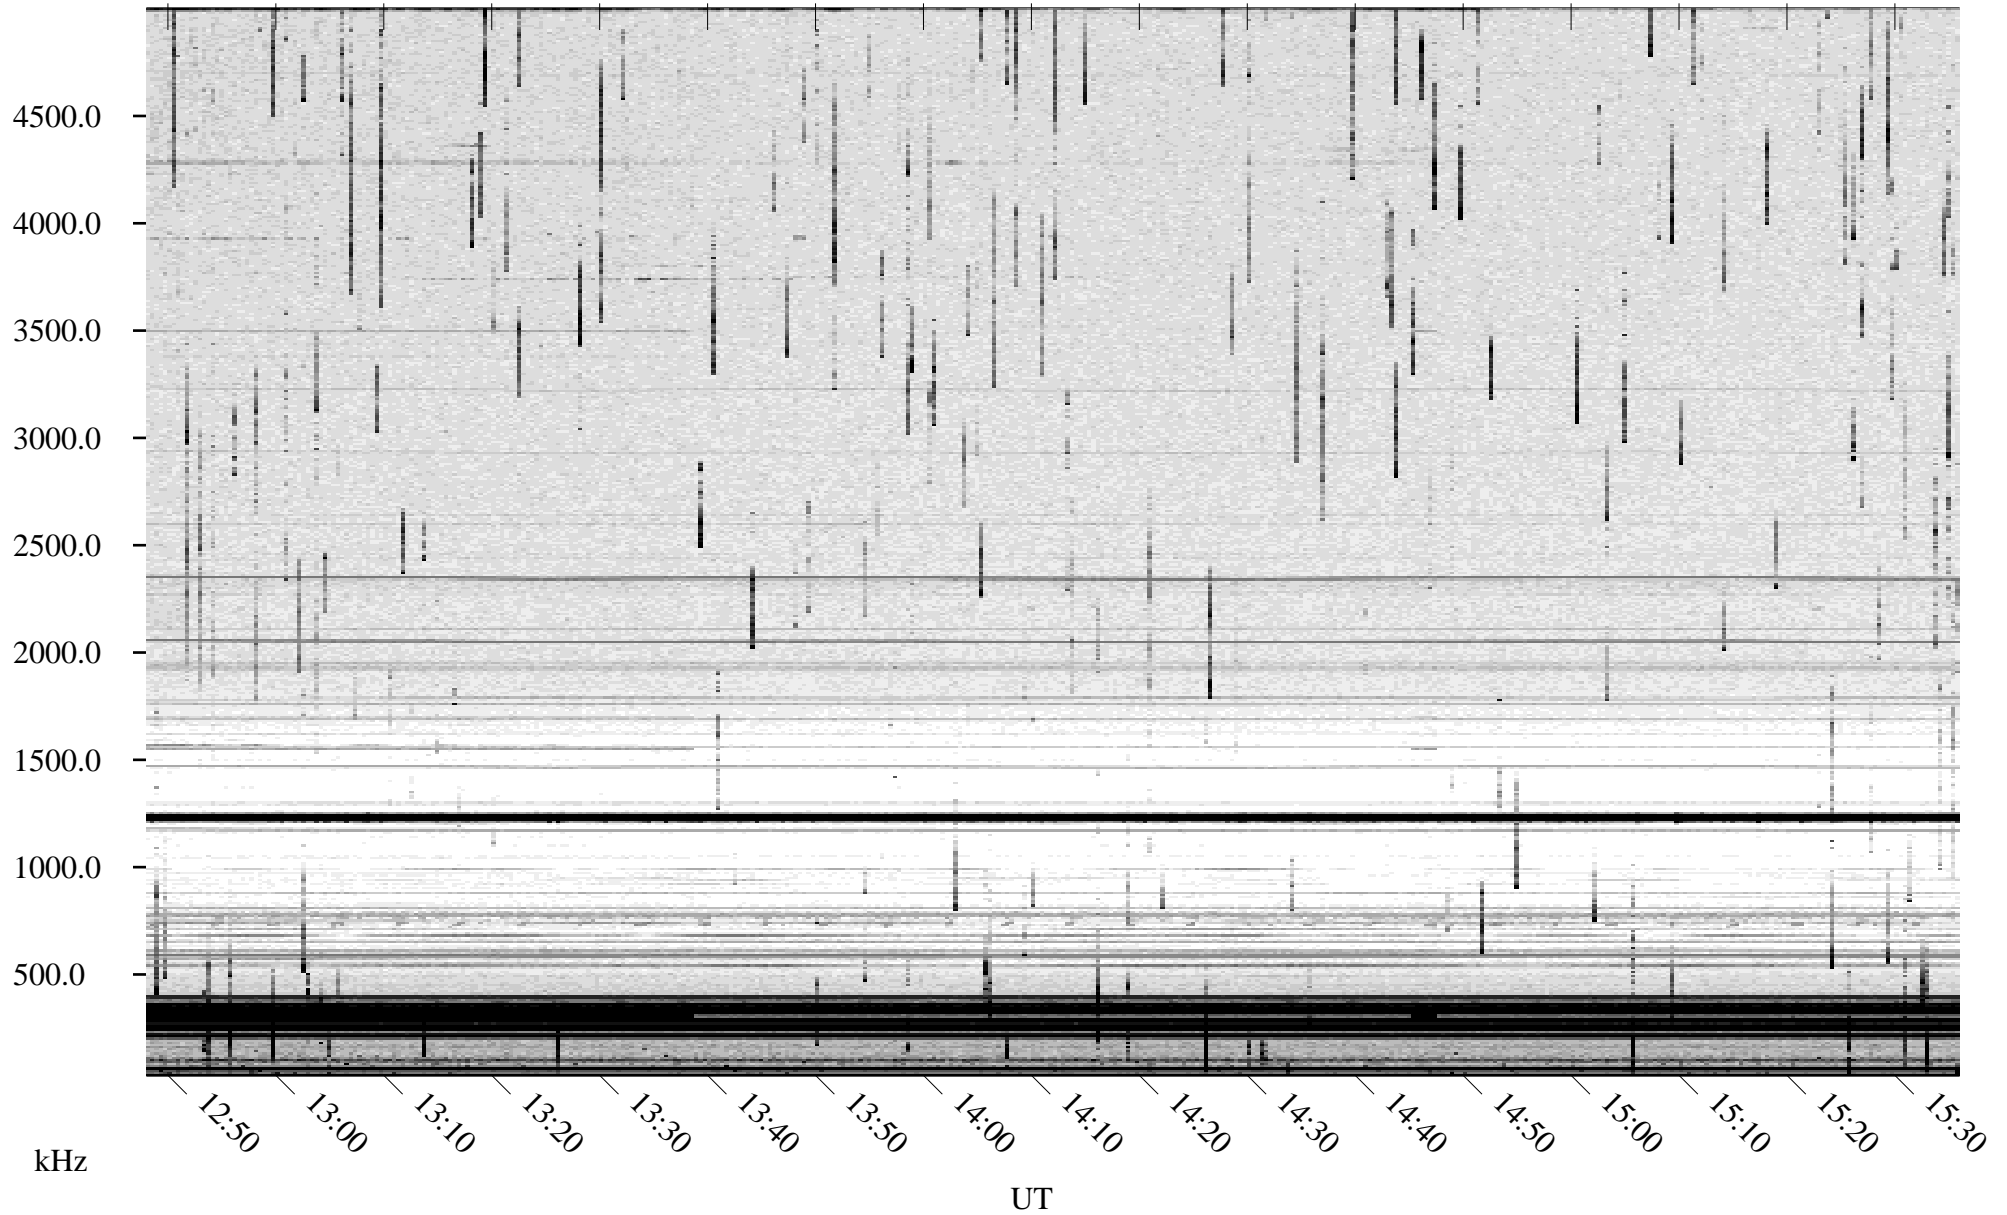

06/16/2009 Churchill, Manitoba

Linear Scale Black = 161 White = 15

ch09167l.r00SUm max_12

Page 1

06/16/2009 Churchill, Manitoba

Linear Scale Black = 161 White = 15

ch09167l.r00SUm max_12

Page 2

06/17/2009 Churchill, Manitoba

Linear Scale Black = 161 White = 15

ch09167l.r00SUm max_12

Page 3

06/17/2009 Churchill, Manitoba

Linear Scale Black = 161 White = 15

ch09167l.r00SUm max_12

Page 4

06/17/2009 Churchill, Manitoba

Linear Scale Black = 161 White = 15

ch09167l.r00SUm max_12

Page 5

06/17/2009 Churchill, Manitoba

Linear Scale Black = 161 White = 15

ch09167l.r00SUm max_12

Page 6

06/17/2009 Churchill, Manitoba

Linear Scale Black = 161 White = 15

ch09167l.r00SUm max_12

Page 7

06/17/2009 Churchill, Manitoba

Linear Scale Black = 161 White = 15

ch09167l.r00SUm max_12

Page 8