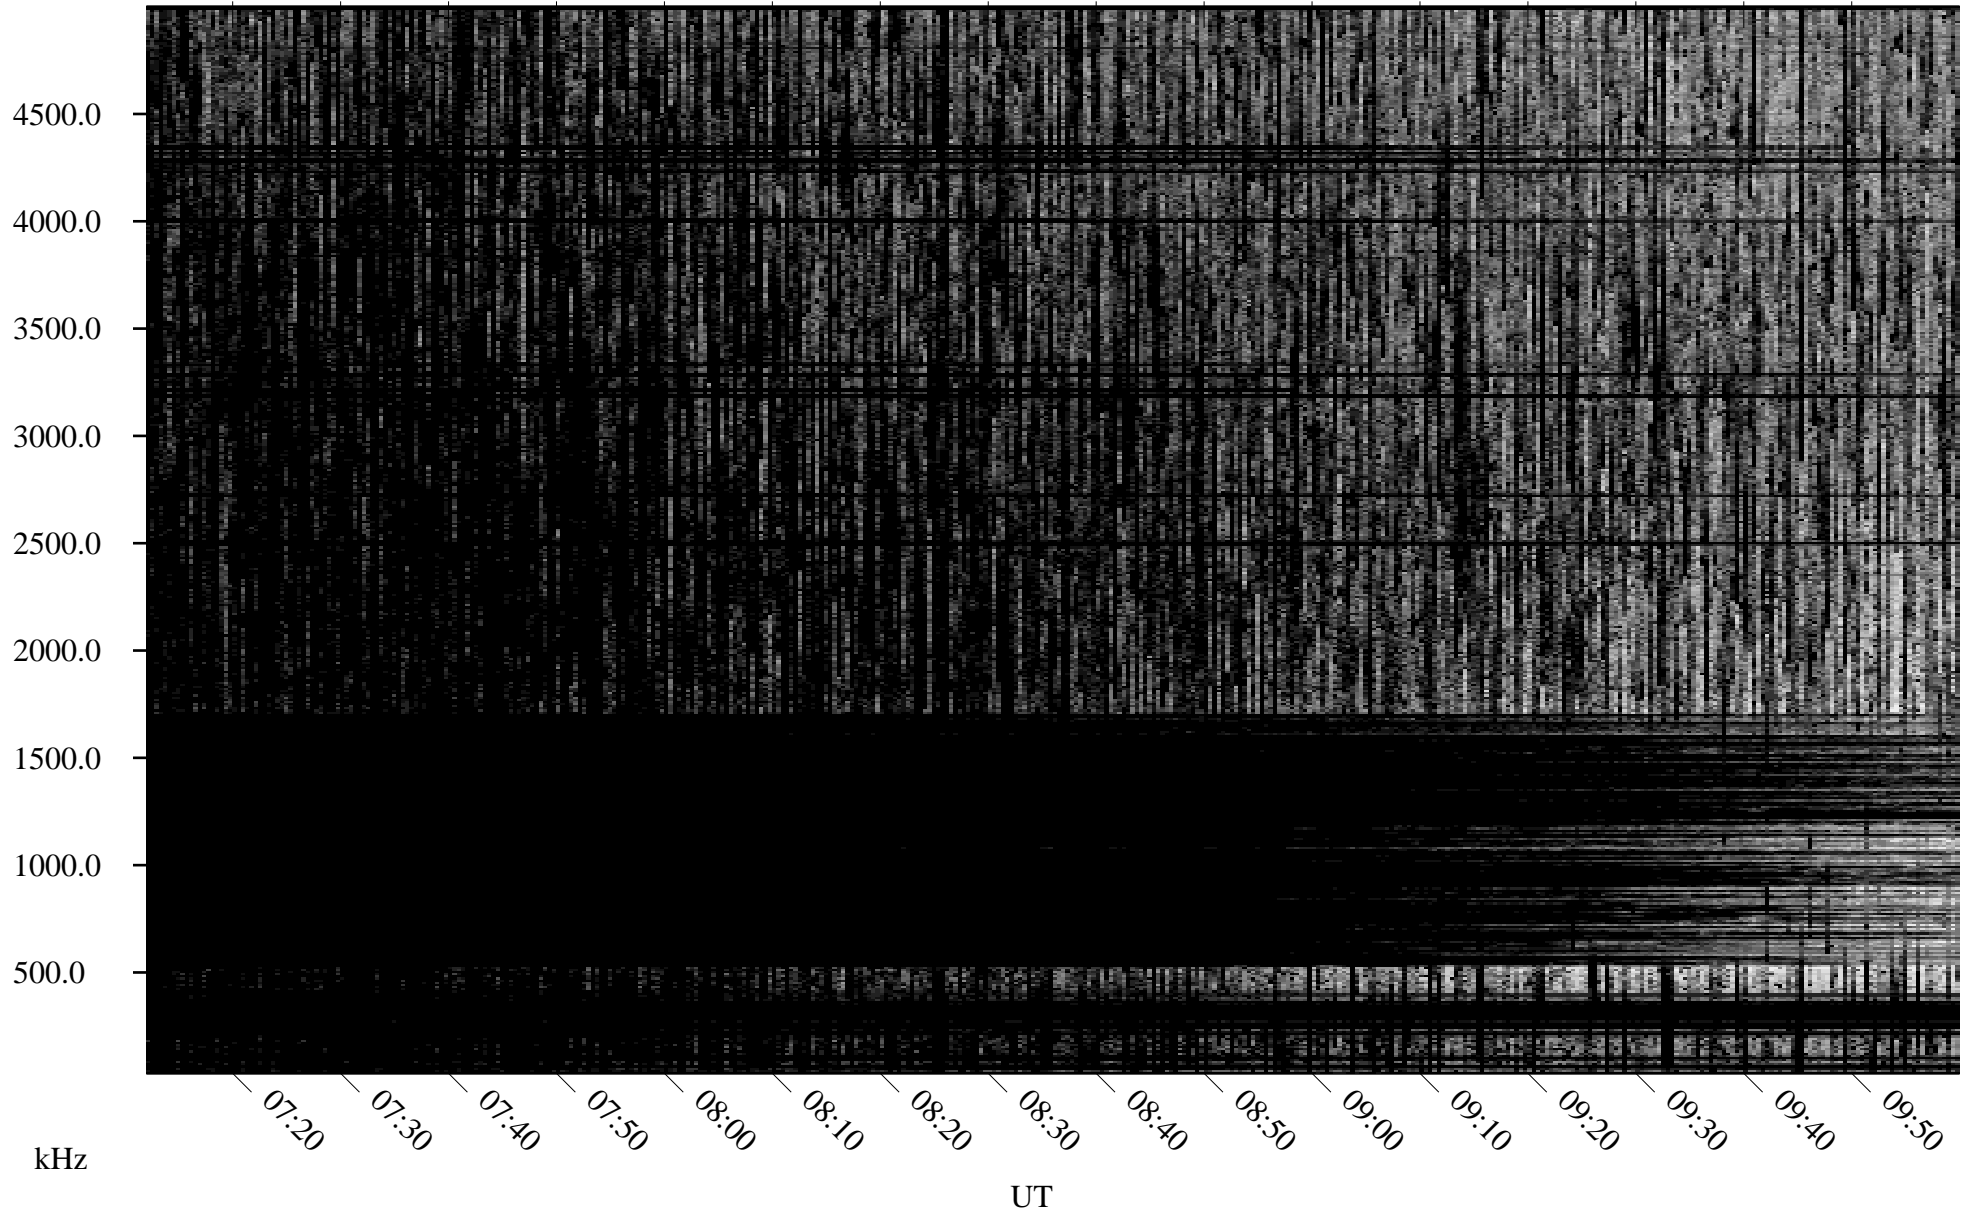

06/16/2009 Churchill, Manitoba

Linear Scale Black = 161 White = 15

ch09167l.r00SUm max_12

Page 1

06/16/2009 Churchill, Manitoba

Linear Scale Black = 161 White = 15

ch09167l.r00SUm max_12

Page 2

06/17/2009 Churchill, Manitoba

Linear Scale Black = 161 White = 15

ch09167l.r00SUm max_12

Page 3

06/17/2009 Churchill, Manitoba

Linear Scale Black = 161 White = 15

ch09167l.r00SUm max_12

Page 4

06/17/2009 Churchill, Manitoba

Linear Scale Black = 161 White = 15

ch09167l.r00SUm max_12

Page 5

06/17/2009 Churchill, Manitoba

Linear Scale Black = 161 White = 15

ch09167l.r00SUm max_12

Page 6

06/17/2009 Churchill, Manitoba

Linear Scale Black = 161 White = 15

ch09167l.r00SUm max_12

Page 7

06/17/2009 Churchill, Manitoba

Linear Scale Black = 161 White = 15

ch09167l.r00SUm max_12

Page 8