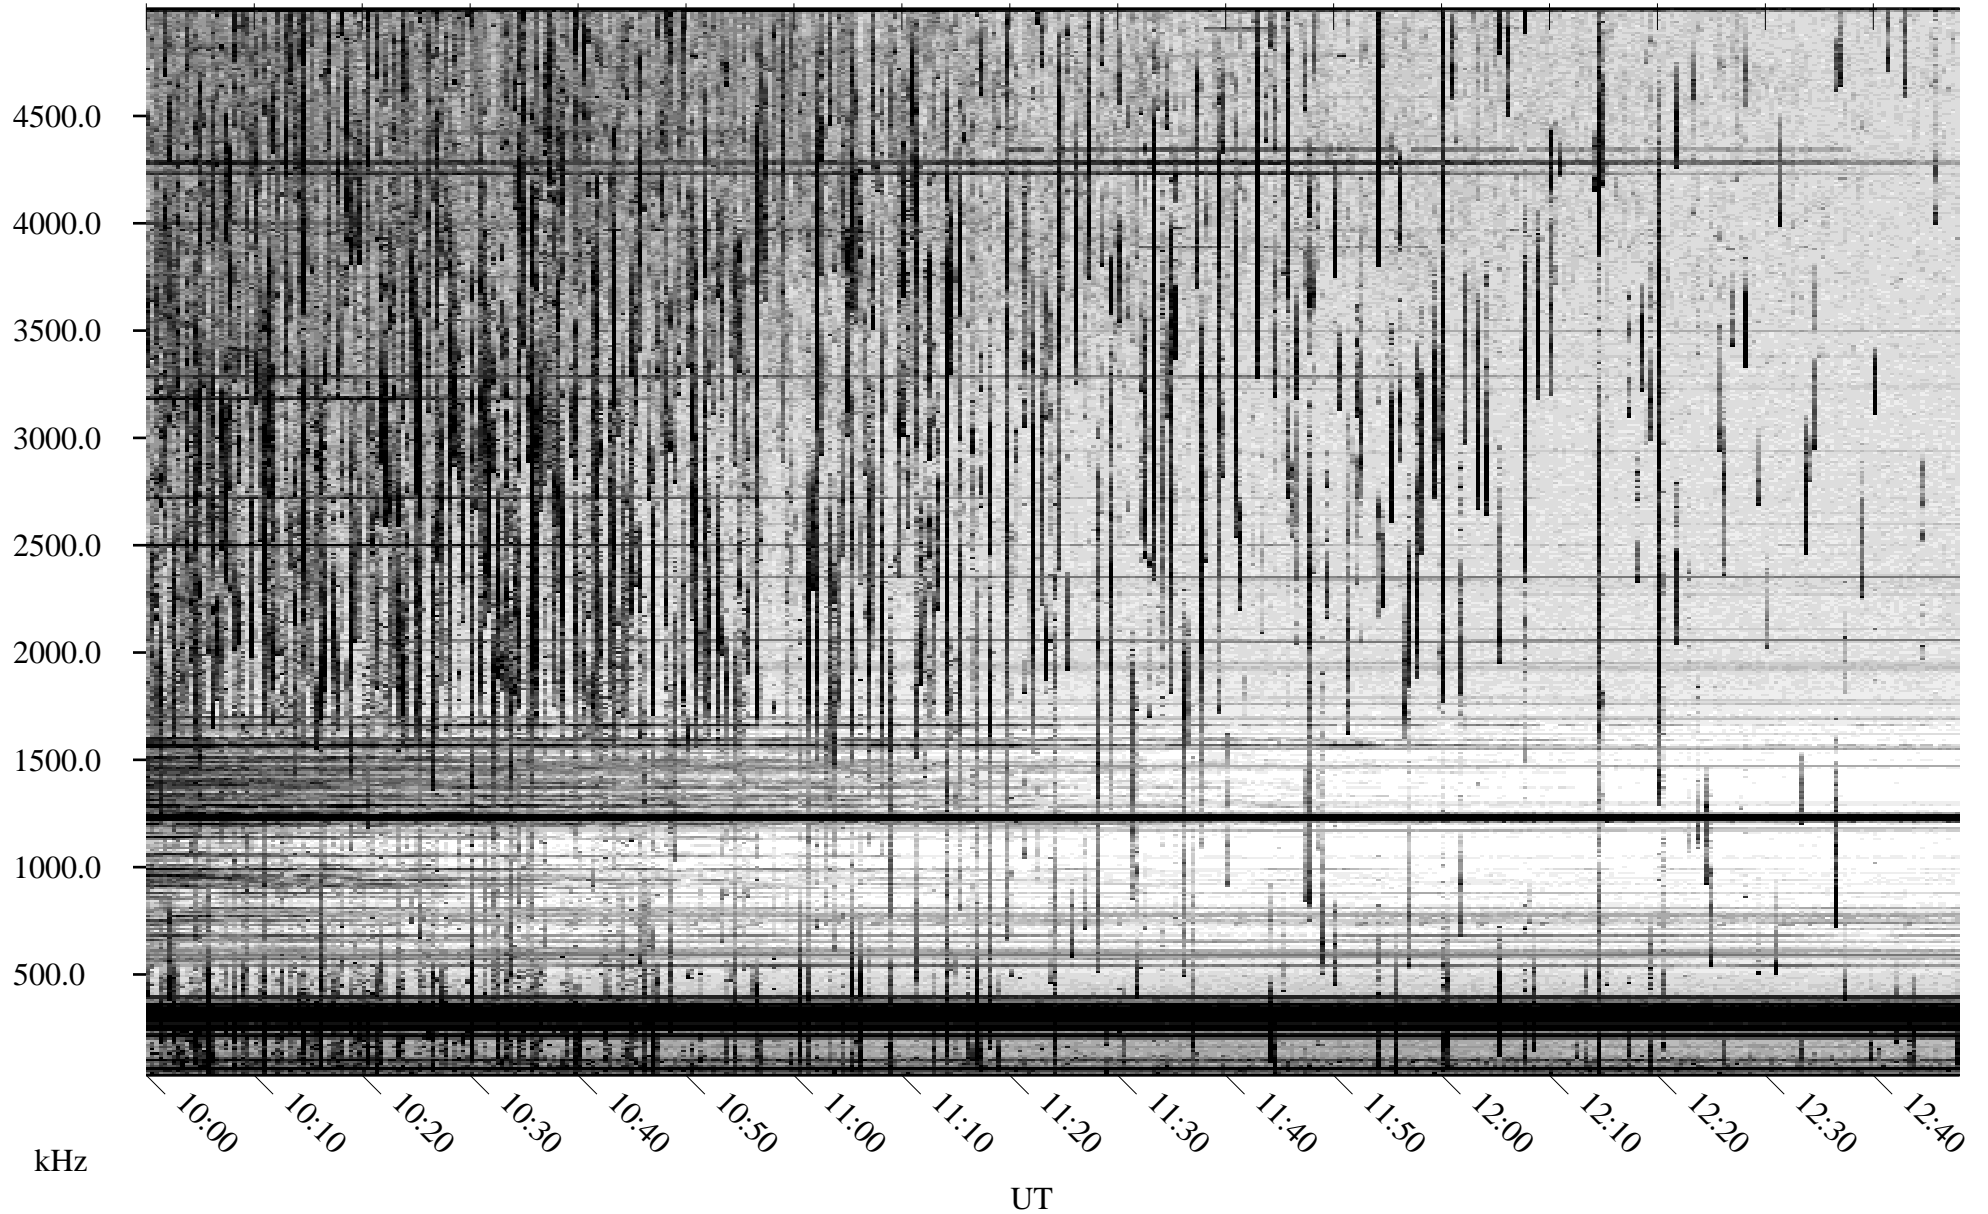

06/16/2009 Churchill, Manitoba

Linear Scale Black = 161 White = 15

ch09167l.r00SUm max_12

Page 1

06/16/2009 Churchill, Manitoba

Linear Scale Black = 161 White = 15

ch09167l.r00SUm max_12

Page 2

06/17/2009 Churchill, Manitoba

Linear Scale Black = 161 White = 15

ch09167l.r00SUm max_12

Page 3

06/17/2009 Churchill, Manitoba

Linear Scale Black = 161 White = 15

ch09167l.r00SUm max_12

Page 4

06/17/2009 Churchill, Manitoba

Linear Scale Black = 161 White = 15

ch09167l.r00SUm max_12

Page 5

06/17/2009 Churchill, Manitoba

Linear Scale Black = 161 White = 15

ch09167l.r00SUm max_12

Page 6

06/17/2009 Churchill, Manitoba

Linear Scale Black = 161 White = 15

ch09167l.r00SUm max_12

Page 7

06/17/2009 Churchill, Manitoba

Linear Scale Black = 161 White = 15

ch09167l.r00SUm max_12

Page 8