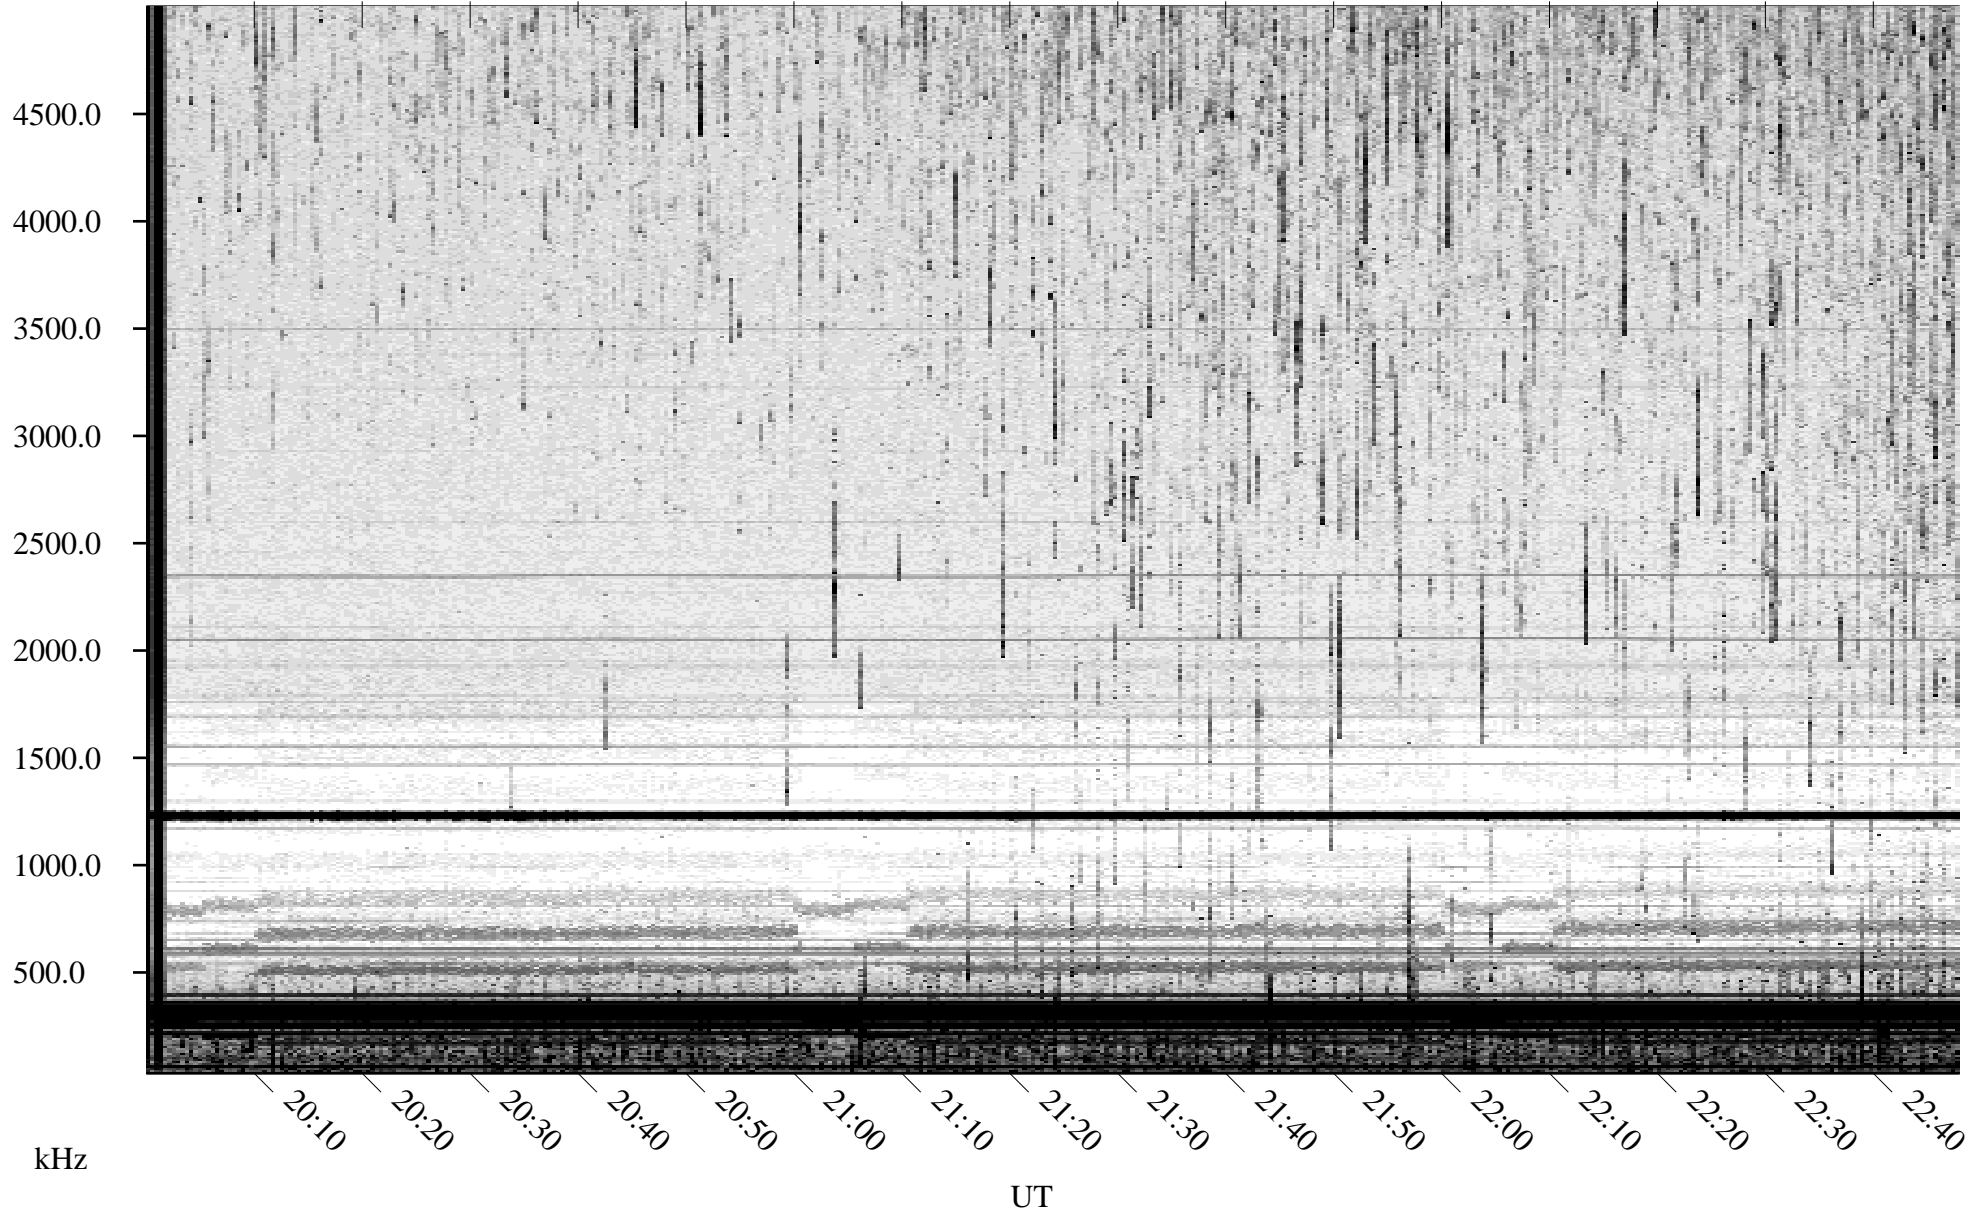

06/16/2009 Churchill, Manitoba

Linear Scale Black = 161 White = 15

ch09167l.r00SUm max_12

Page 1

06/16/2009 Churchill, Manitoba

Linear Scale Black = 161 White = 15

ch09167l.r00SUm max_12

Page 2

06/17/2009 Churchill, Manitoba

Linear Scale Black = 161 White = 15

ch09167l.r00SUm max_12

Page 3

06/17/2009 Churchill, Manitoba

Linear Scale Black = 161 White = 15

ch09167l.r00SUm max_12

Page 4

06/17/2009 Churchill, Manitoba

Linear Scale Black = 161 White = 15

ch09167l.r00SUm max_12

Page 5

06/17/2009 Churchill, Manitoba

Linear Scale Black = 161 White = 15

ch09167l.r00SUm max_12

Page 6

06/17/2009 Churchill, Manitoba

Linear Scale Black = 161 White = 15

ch09167l.r00SUm max_12

Page 7

06/17/2009 Churchill, Manitoba

Linear Scale Black = 161 White = 15

ch09167l.r00SUm max_12

Page 8