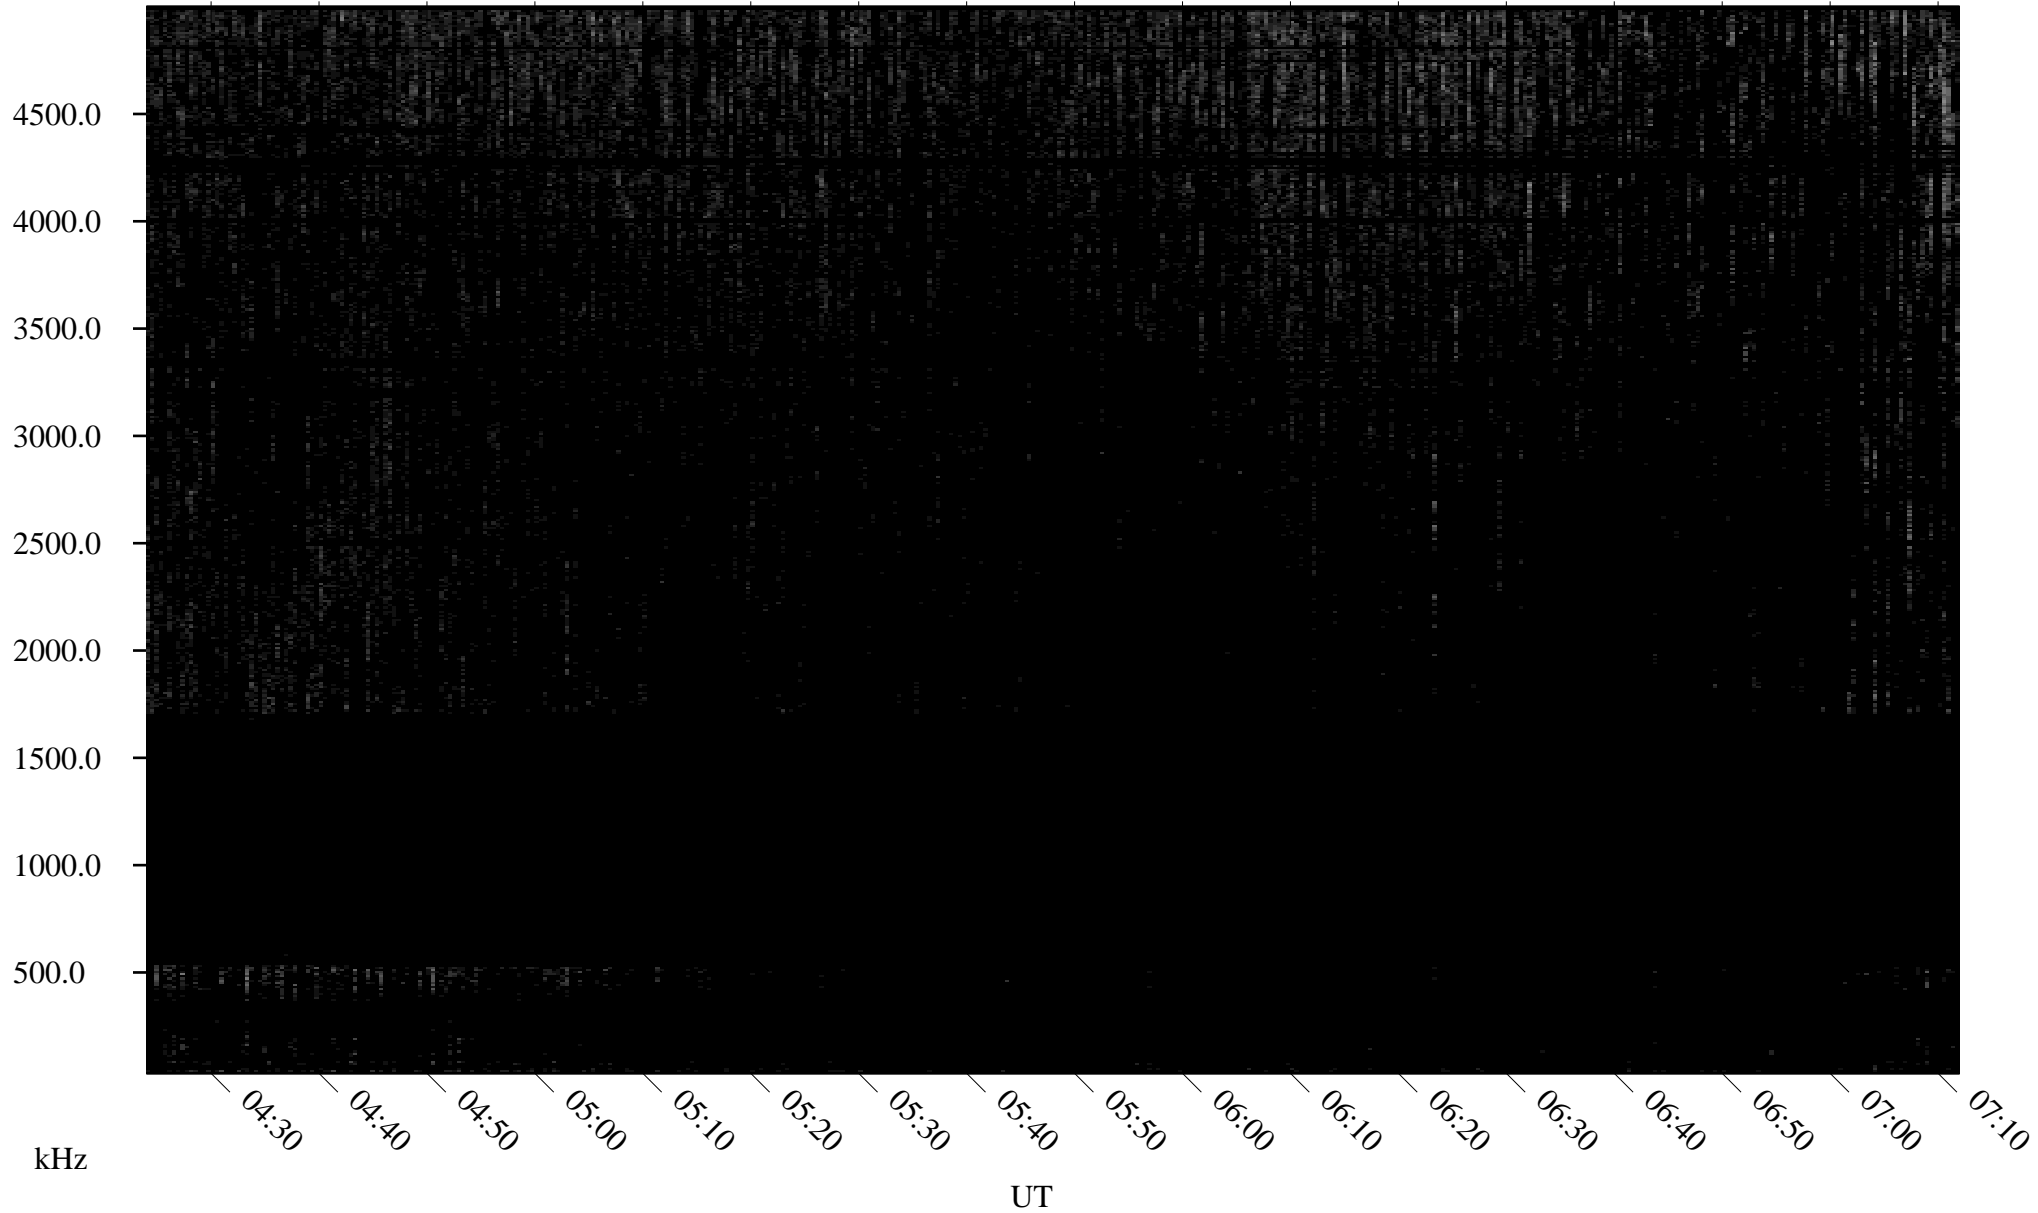

06/16/2009 Churchill, Manitoba

Linear Scale Black = 161 White = 15

ch09167l.r00SUm max_12

Page 1

06/16/2009 Churchill, Manitoba

Linear Scale Black = 161 White = 15

ch09167l.r00SUm max_12

Page 2

06/17/2009 Churchill, Manitoba

Linear Scale Black = 161 White = 15

ch09167l.r00SUm max_12

Page 3

06/17/2009 Churchill, Manitoba

Linear Scale Black = 161 White = 15

ch09167l.r00SUm max_12

Page 4

06/17/2009 Churchill, Manitoba

Linear Scale Black = 161 White = 15

ch09167l.r00SUm max_12

Page 5

06/17/2009 Churchill, Manitoba

Linear Scale Black = 161 White = 15

ch09167l.r00SUm max_12

Page 6

06/17/2009 Churchill, Manitoba

Linear Scale Black = 161 White = 15

ch09167l.r00SUm max_12

Page 7

06/17/2009 Churchill, Manitoba

Linear Scale Black = 161 White = 15

ch09167l.r00SUm max_12

Page 8