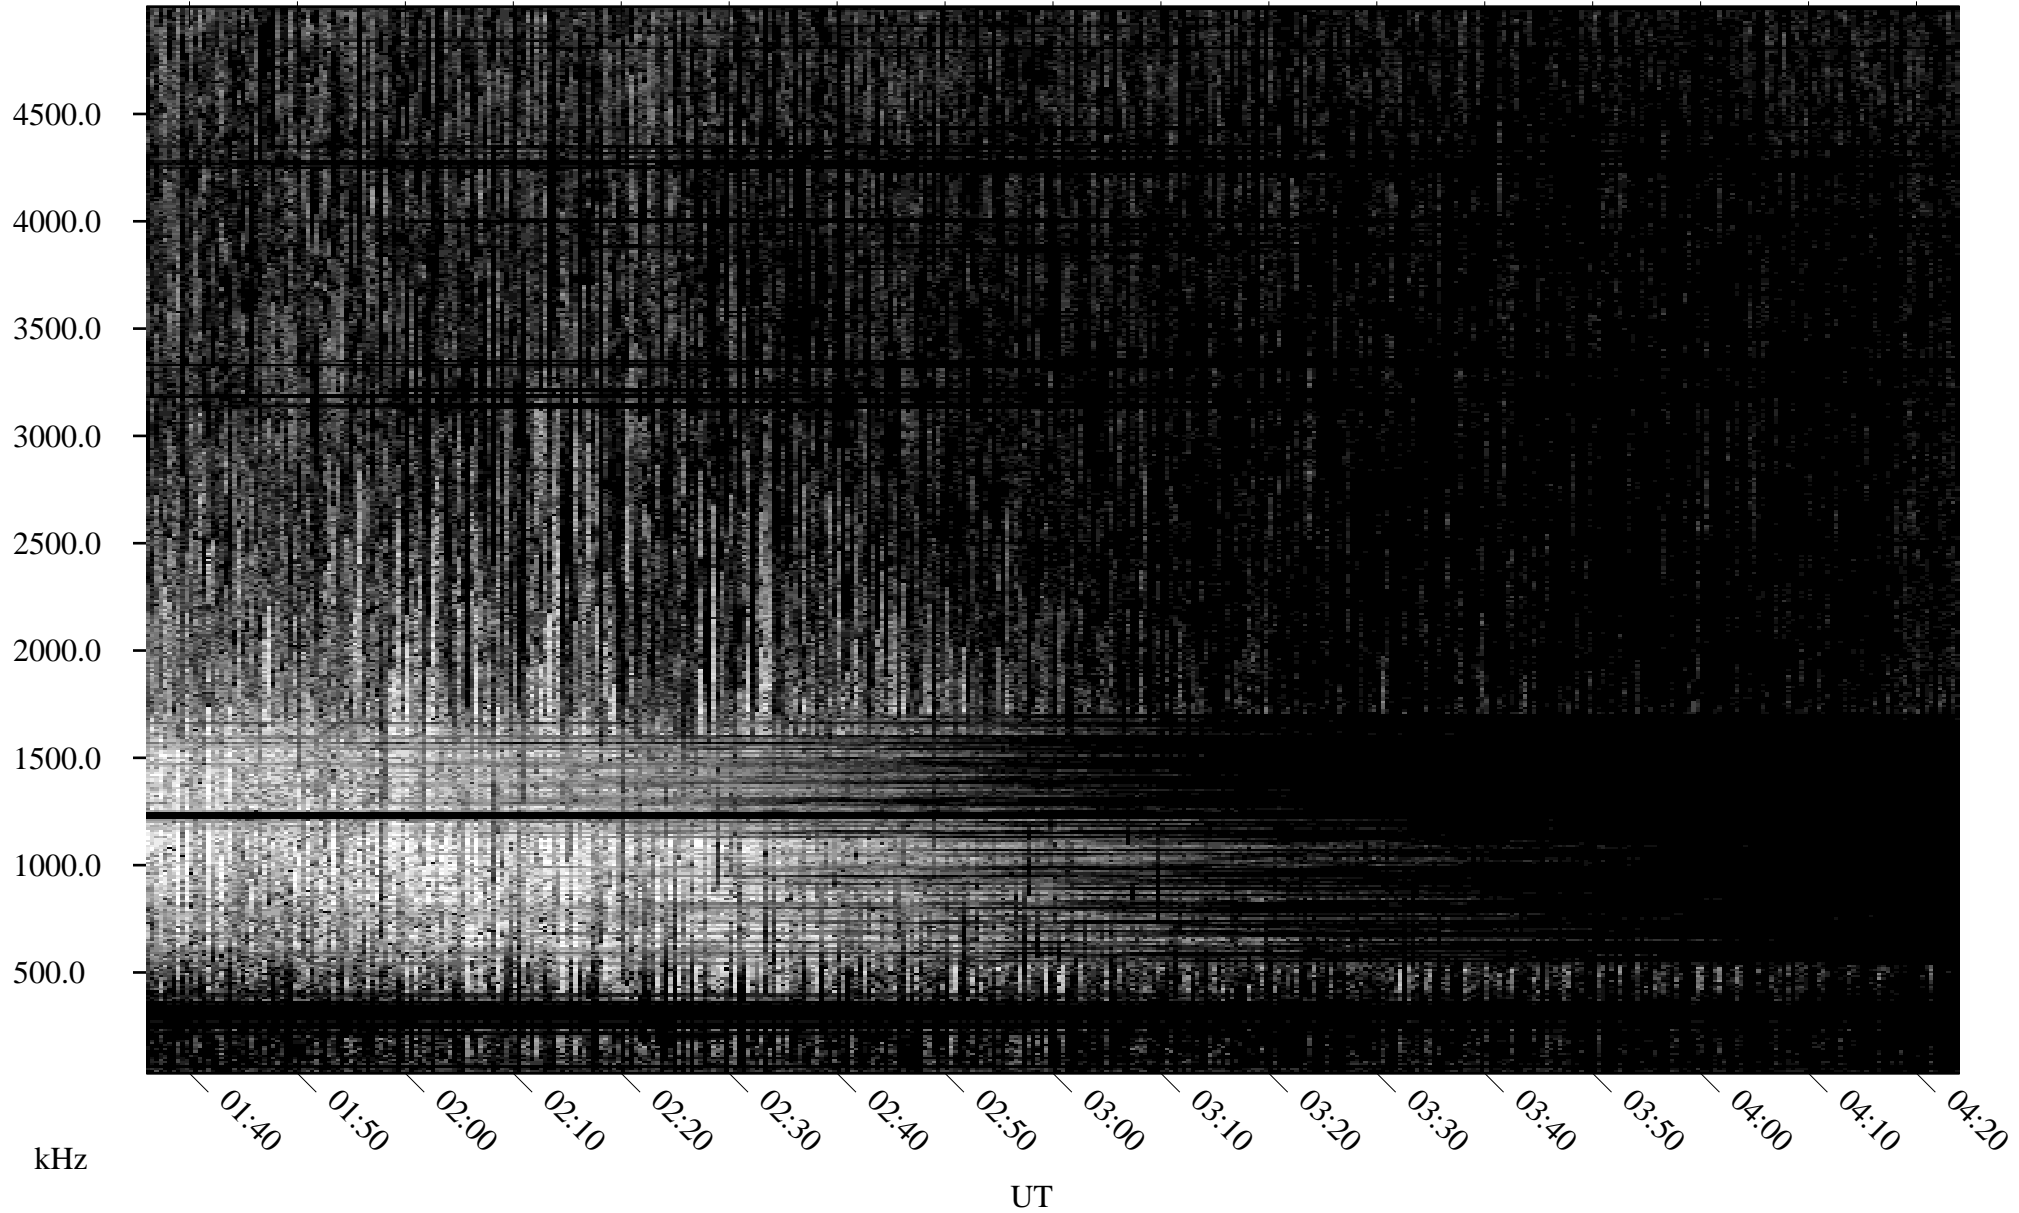

06/16/2009 Churchill, Manitoba

Linear Scale Black = 161 White = 15

ch09167l.r00SUm max_12

Page 1

06/16/2009 Churchill, Manitoba

Linear Scale Black = 161 White = 15

ch09167l.r00SUm max_12

Page 2

06/17/2009 Churchill, Manitoba

Linear Scale Black = 161 White = 15

ch09167l.r00SUm max_12

Page 3

06/17/2009 Churchill, Manitoba

Linear Scale Black = 161 White = 15

ch09167l.r00SUm max_12

Page 4

06/17/2009 Churchill, Manitoba

Linear Scale Black = 161 White = 15

ch09167l.r00SUm max_12

Page 5

06/17/2009 Churchill, Manitoba

Linear Scale Black = 161 White = 15

ch09167l.r00SUm max_12

Page 6

06/17/2009 Churchill, Manitoba

Linear Scale Black = 161 White = 15

ch09167l.r00SUm max_12

Page 7

06/17/2009 Churchill, Manitoba

Linear Scale Black = 161 White = 15

ch09167l.r00SUm max_12

Page 8