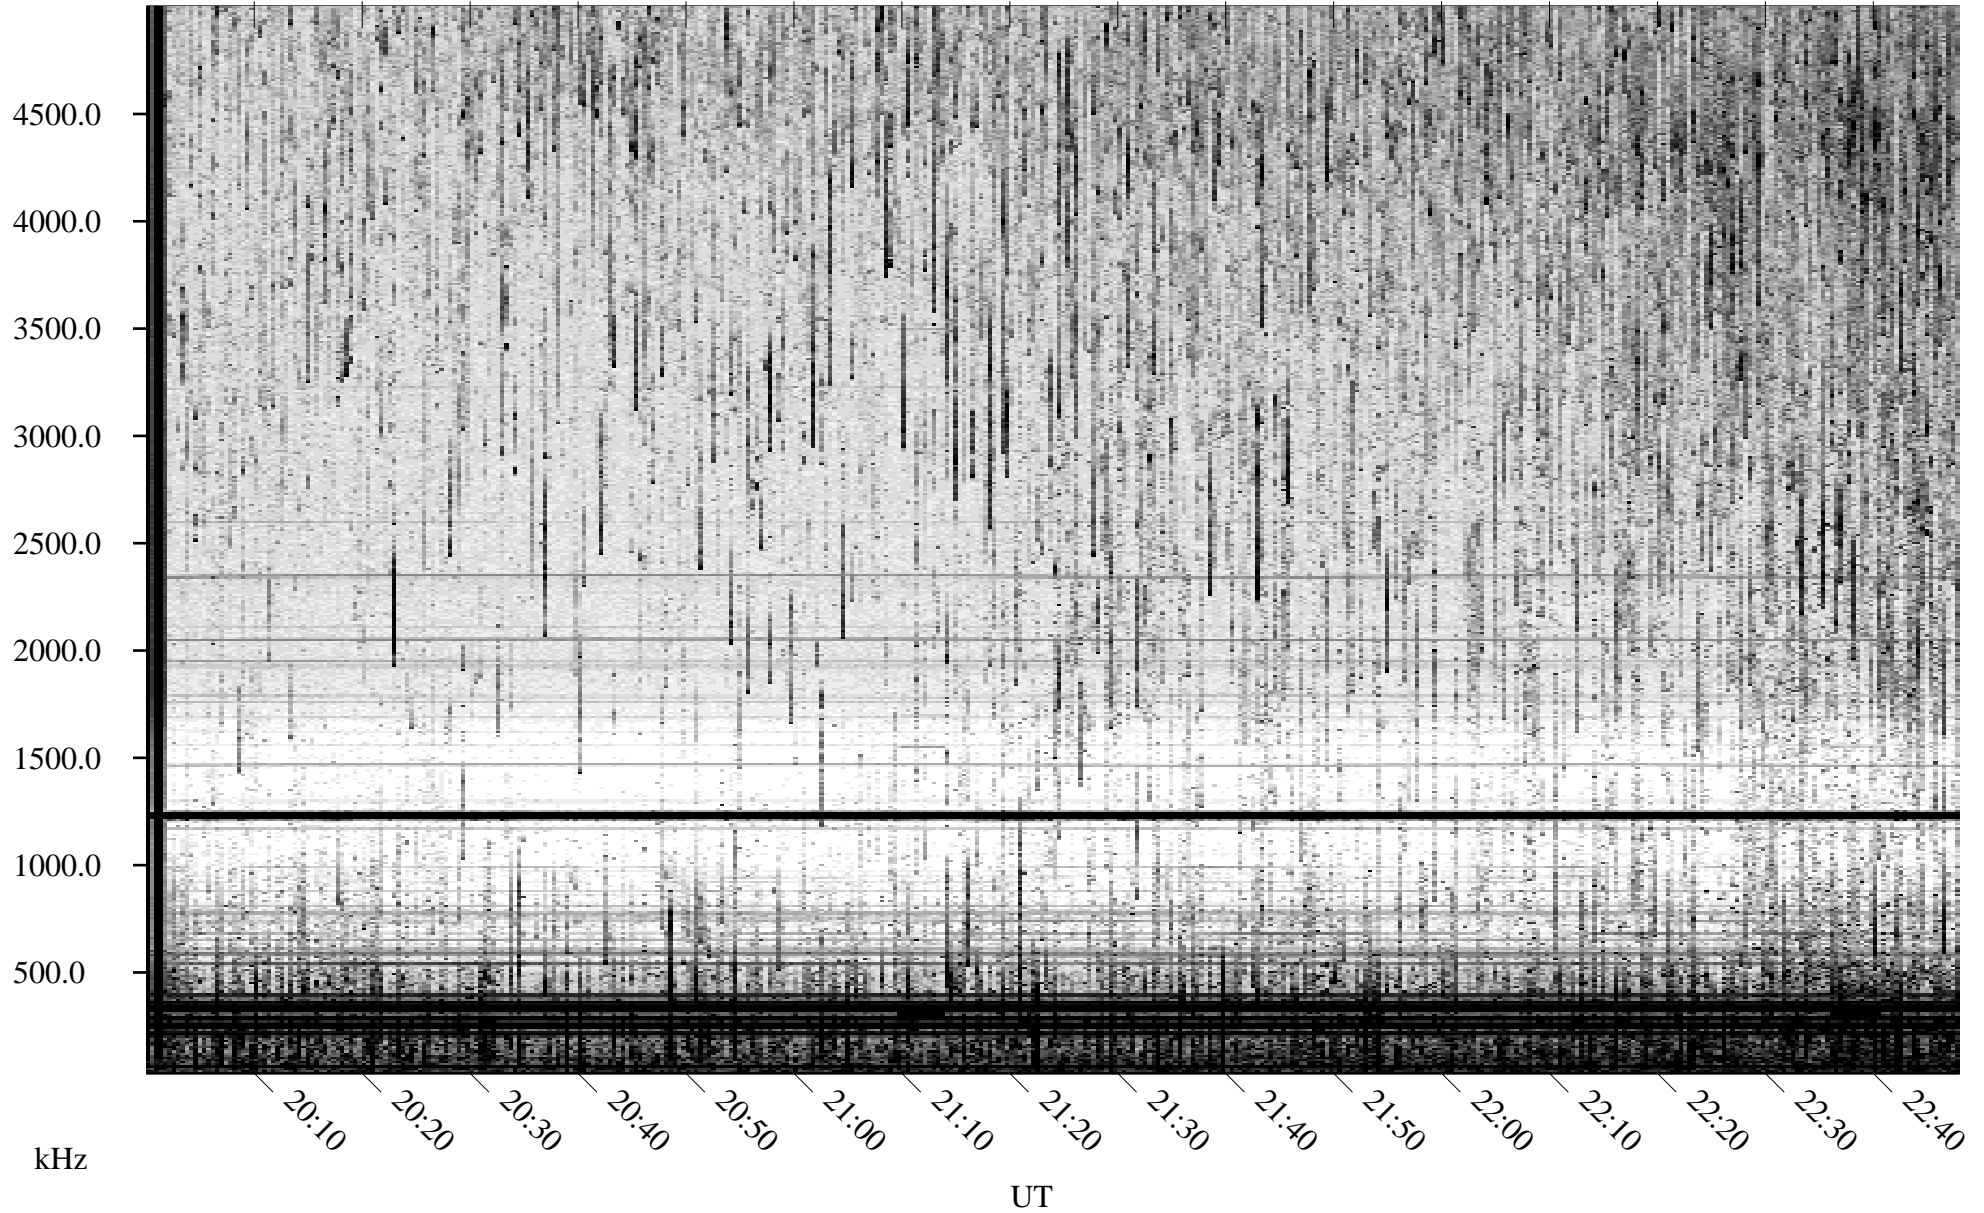

06/17/2009 Churchill, Manitoba

Linear Scale Black = 161 White = 15

ch09168l.r00SUm max_12

Page 1

06/17/2009 Churchill, Manitoba

Linear Scale Black = 161 White = 15

ch09168l.r00SUm max_12

Page 2

06/18/2009 Churchill, Manitoba

Linear Scale Black = 161 White = 15

ch09168l.r00SUm max_12

Page 3

06/18/2009 Churchill, Manitoba

Linear Scale Black = 161 White = 15

ch09168l.r00SUm max_12

Page 4

06/18/2009 Churchill, Manitoba

Linear Scale Black = 161 White = 15

ch09168l.r00SUm max_12

Page 5

06/18/2009 Churchill, Manitoba

Linear Scale Black = 161 White = 15

ch09168l.r00SUm max_12

Page 6

06/18/2009 Churchill, Manitoba

Linear Scale Black = 161 White = 15

ch09168l.r00SUm max_12

Page 7

06/18/2009 Churchill, Manitoba

Linear Scale Black = 161 White = 15

ch09168l.r00SUm max_12

Page 8