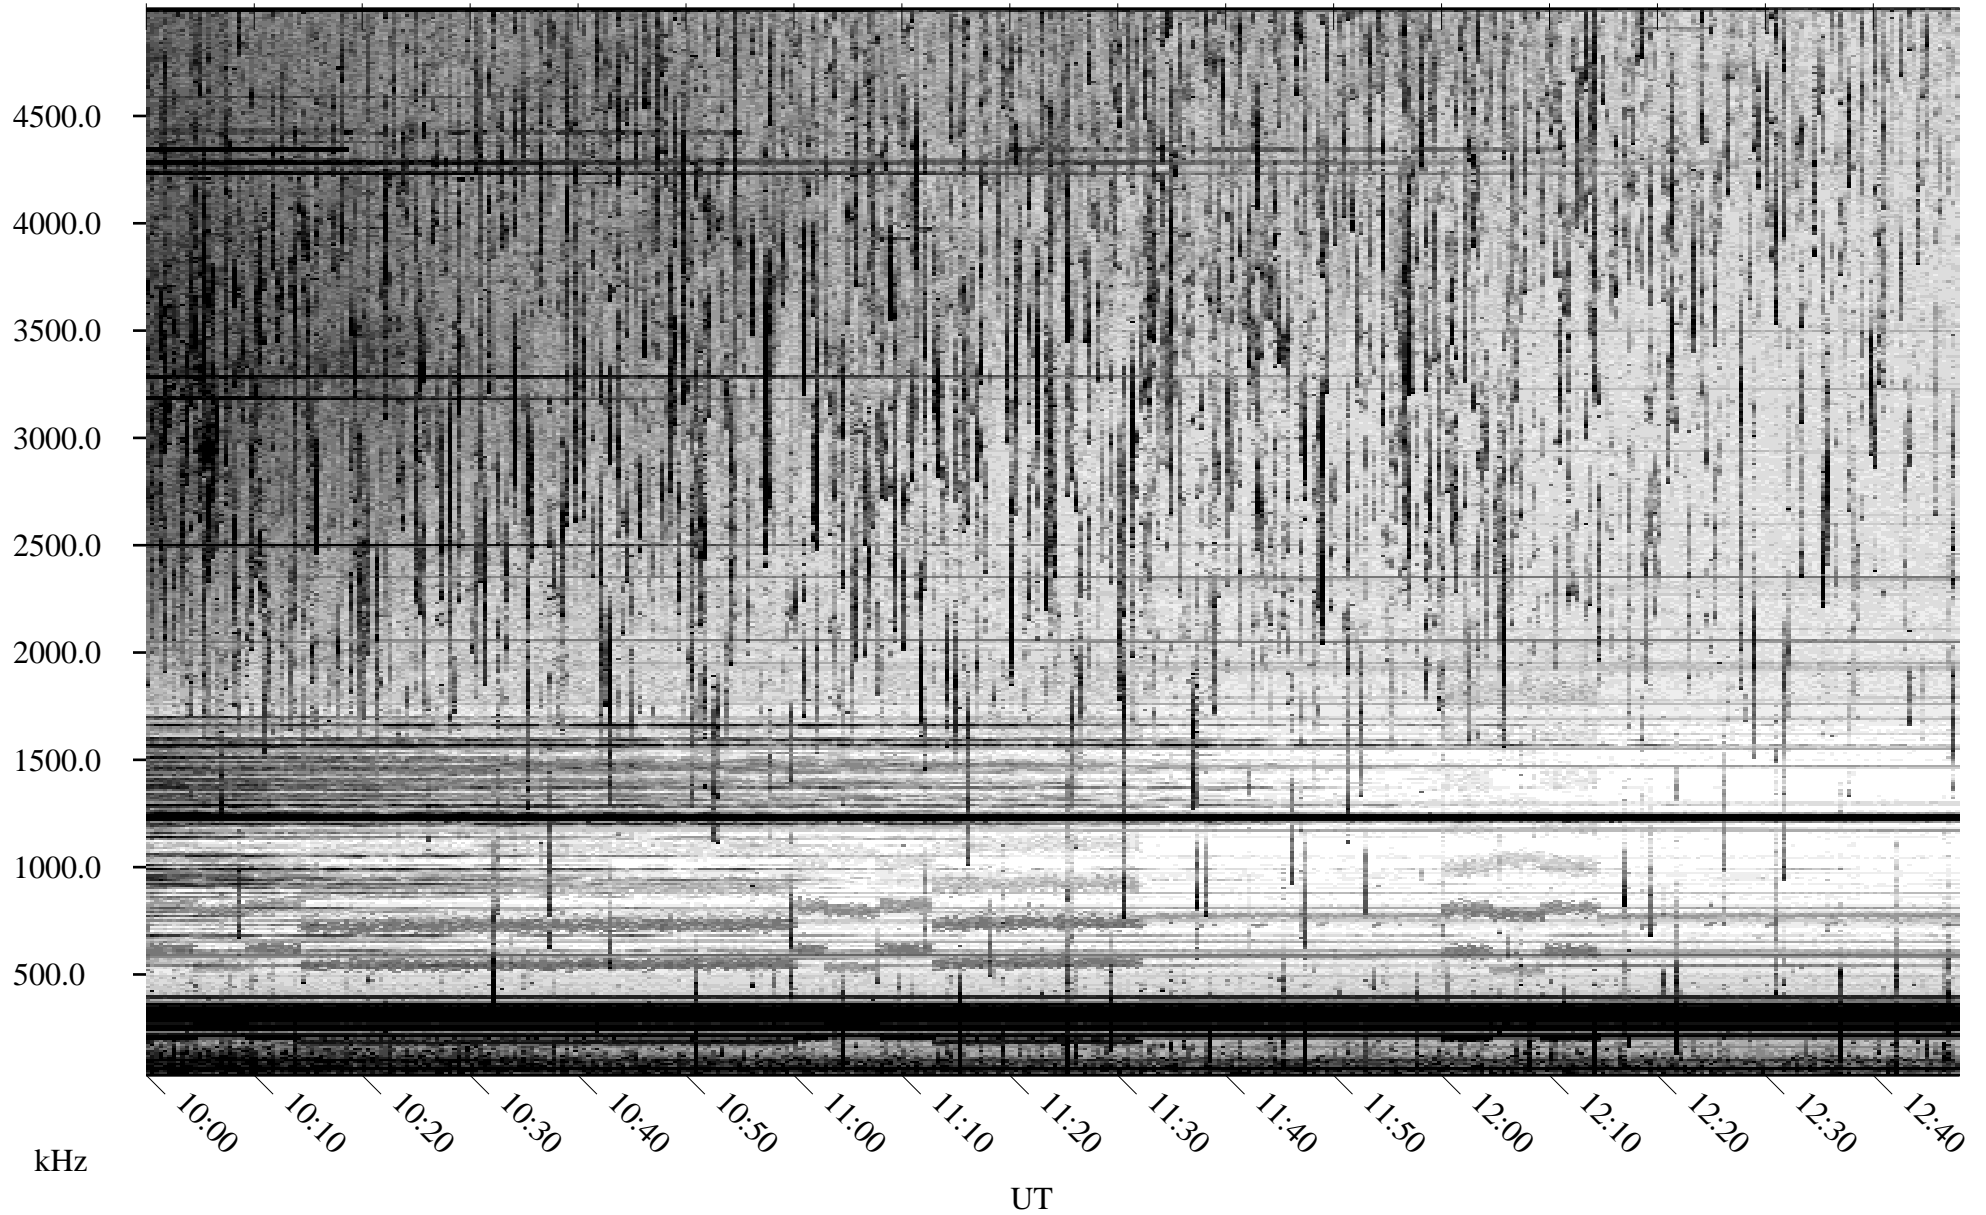

06/17/2009 Churchill, Manitoba

Linear Scale Black = 161 White = 15

ch09168l.r00SUm max_12

Page 1

06/17/2009 Churchill, Manitoba

Linear Scale Black = 161 White = 15

ch09168l.r00SUm max_12

Page 2

06/18/2009 Churchill, Manitoba

Linear Scale Black = 161 White = 15

ch09168l.r00SUm max_12

Page 3

06/18/2009 Churchill, Manitoba

Linear Scale Black = 161 White = 15

ch09168l.r00SUm max_12

Page 4

06/18/2009 Churchill, Manitoba

Linear Scale Black = 161 White = 15

ch09168l.r00SUm max_12

Page 5

06/18/2009 Churchill, Manitoba

Linear Scale Black = 161 White = 15

ch09168l.r00SUm max_12

Page 6

06/18/2009 Churchill, Manitoba

Linear Scale Black = 161 White = 15

ch09168l.r00SUm max_12

Page 7

06/18/2009 Churchill, Manitoba

Linear Scale Black = 161 White = 15

ch09168l.r00SUm max_12

Page 8