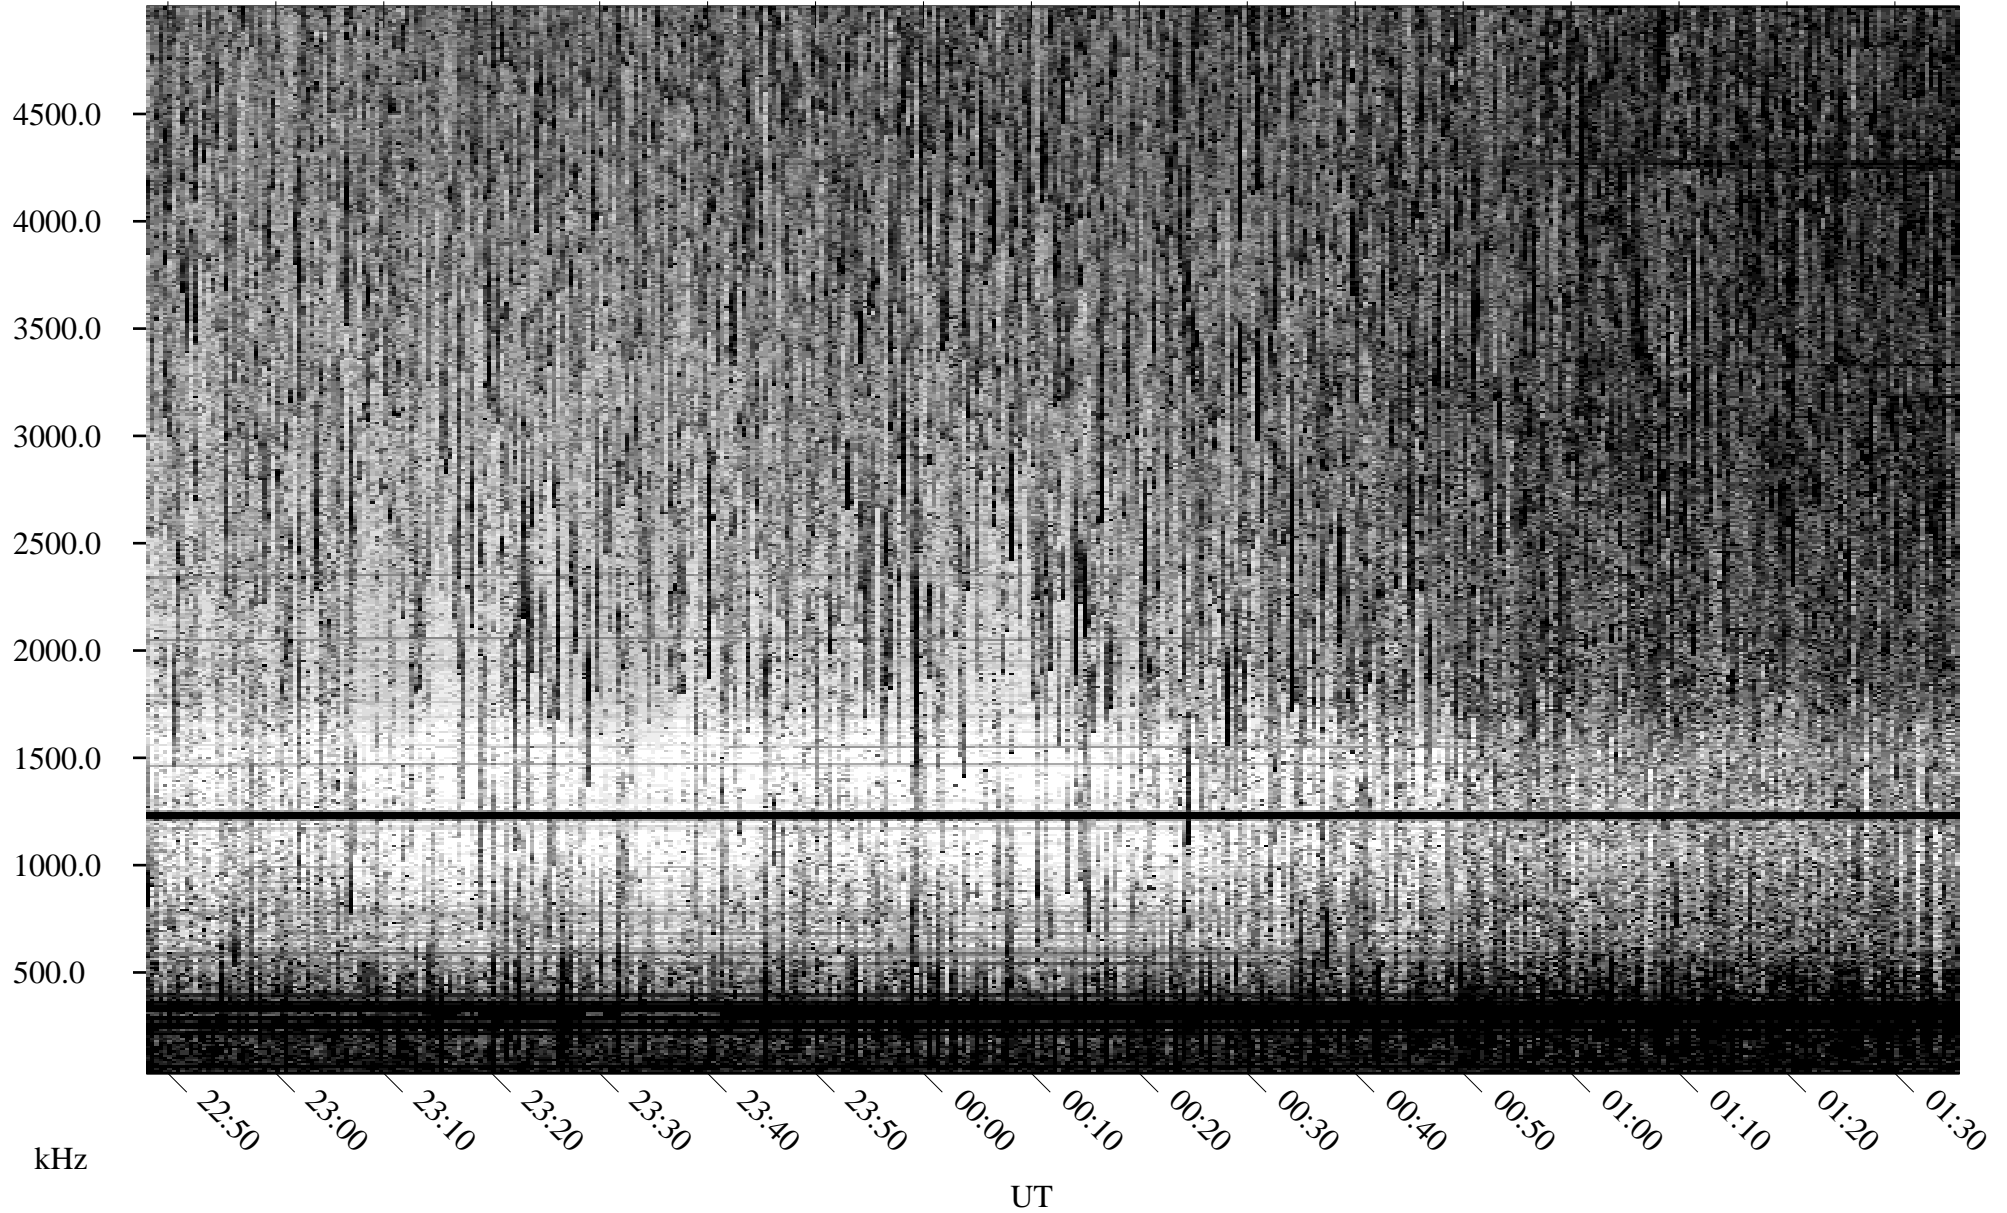

06/17/2009 Churchill, Manitoba

Linear Scale Black = 161 White = 15

ch09168l.r00SUm max_12

Page 1

06/17/2009 Churchill, Manitoba

Linear Scale Black = 161 White = 15

ch09168l.r00SUm max_12

Page 2

06/18/2009 Churchill, Manitoba

Linear Scale Black = 161 White = 15

ch09168l.r00SUm max_12

Page 3

06/18/2009 Churchill, Manitoba

Linear Scale Black = 161 White = 15

ch09168l.r00SUm max_12

Page 4

06/18/2009 Churchill, Manitoba

Linear Scale Black = 161 White = 15

ch09168l.r00SUm max_12

Page 5

06/18/2009 Churchill, Manitoba

Linear Scale Black = 161 White = 15

ch09168l.r00SUm max_12

Page 6

06/18/2009 Churchill, Manitoba

Linear Scale Black = 161 White = 15

ch09168l.r00SUm max_12

Page 7

06/18/2009 Churchill, Manitoba

Linear Scale Black = 161 White = 15

ch09168l.r00SUm max_12

Page 8