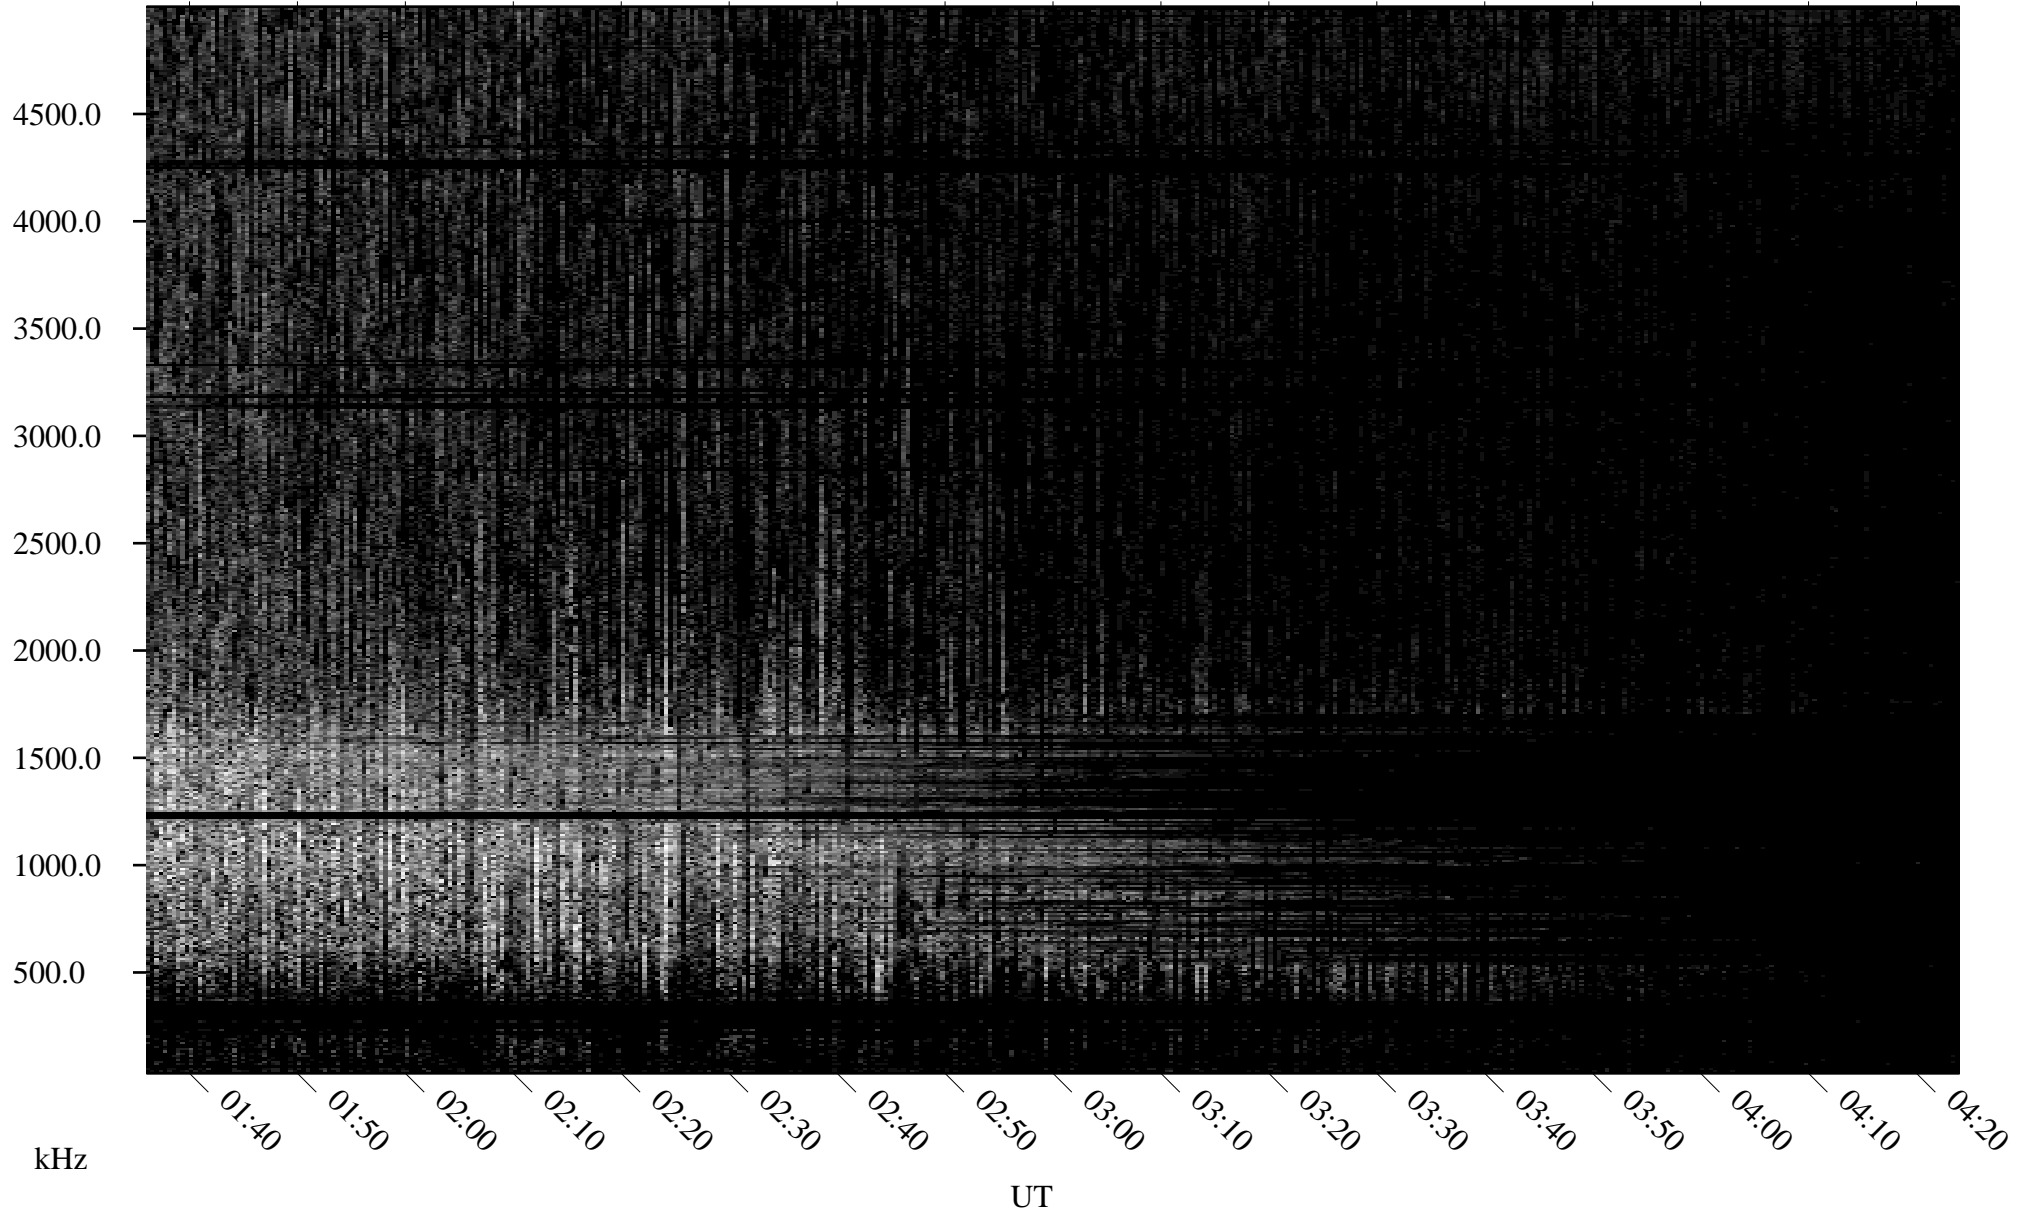

06/17/2009 Churchill, Manitoba

Linear Scale Black = 161 White = 15

ch09168l.r00SUm max_12

Page 1

06/17/2009 Churchill, Manitoba

Linear Scale Black = 161 White = 15

ch09168l.r00SUm max_12

Page 2

06/18/2009 Churchill, Manitoba

Linear Scale Black = 161 White = 15

ch09168l.r00SUm max_12

Page 3

06/18/2009 Churchill, Manitoba

Linear Scale Black = 161 White = 15

ch09168l.r00SUm max_12

Page 4

06/18/2009 Churchill, Manitoba

Linear Scale Black = 161 White = 15

ch09168l.r00SUm max_12

Page 5

06/18/2009 Churchill, Manitoba

Linear Scale Black = 161 White = 15

ch09168l.r00SUm max_12

Page 6

06/18/2009 Churchill, Manitoba

Linear Scale Black = 161 White = 15

ch09168l.r00SUm max_12

Page 7

06/18/2009 Churchill, Manitoba

Linear Scale Black = 161 White = 15

ch09168l.r00SUm max_12

Page 8