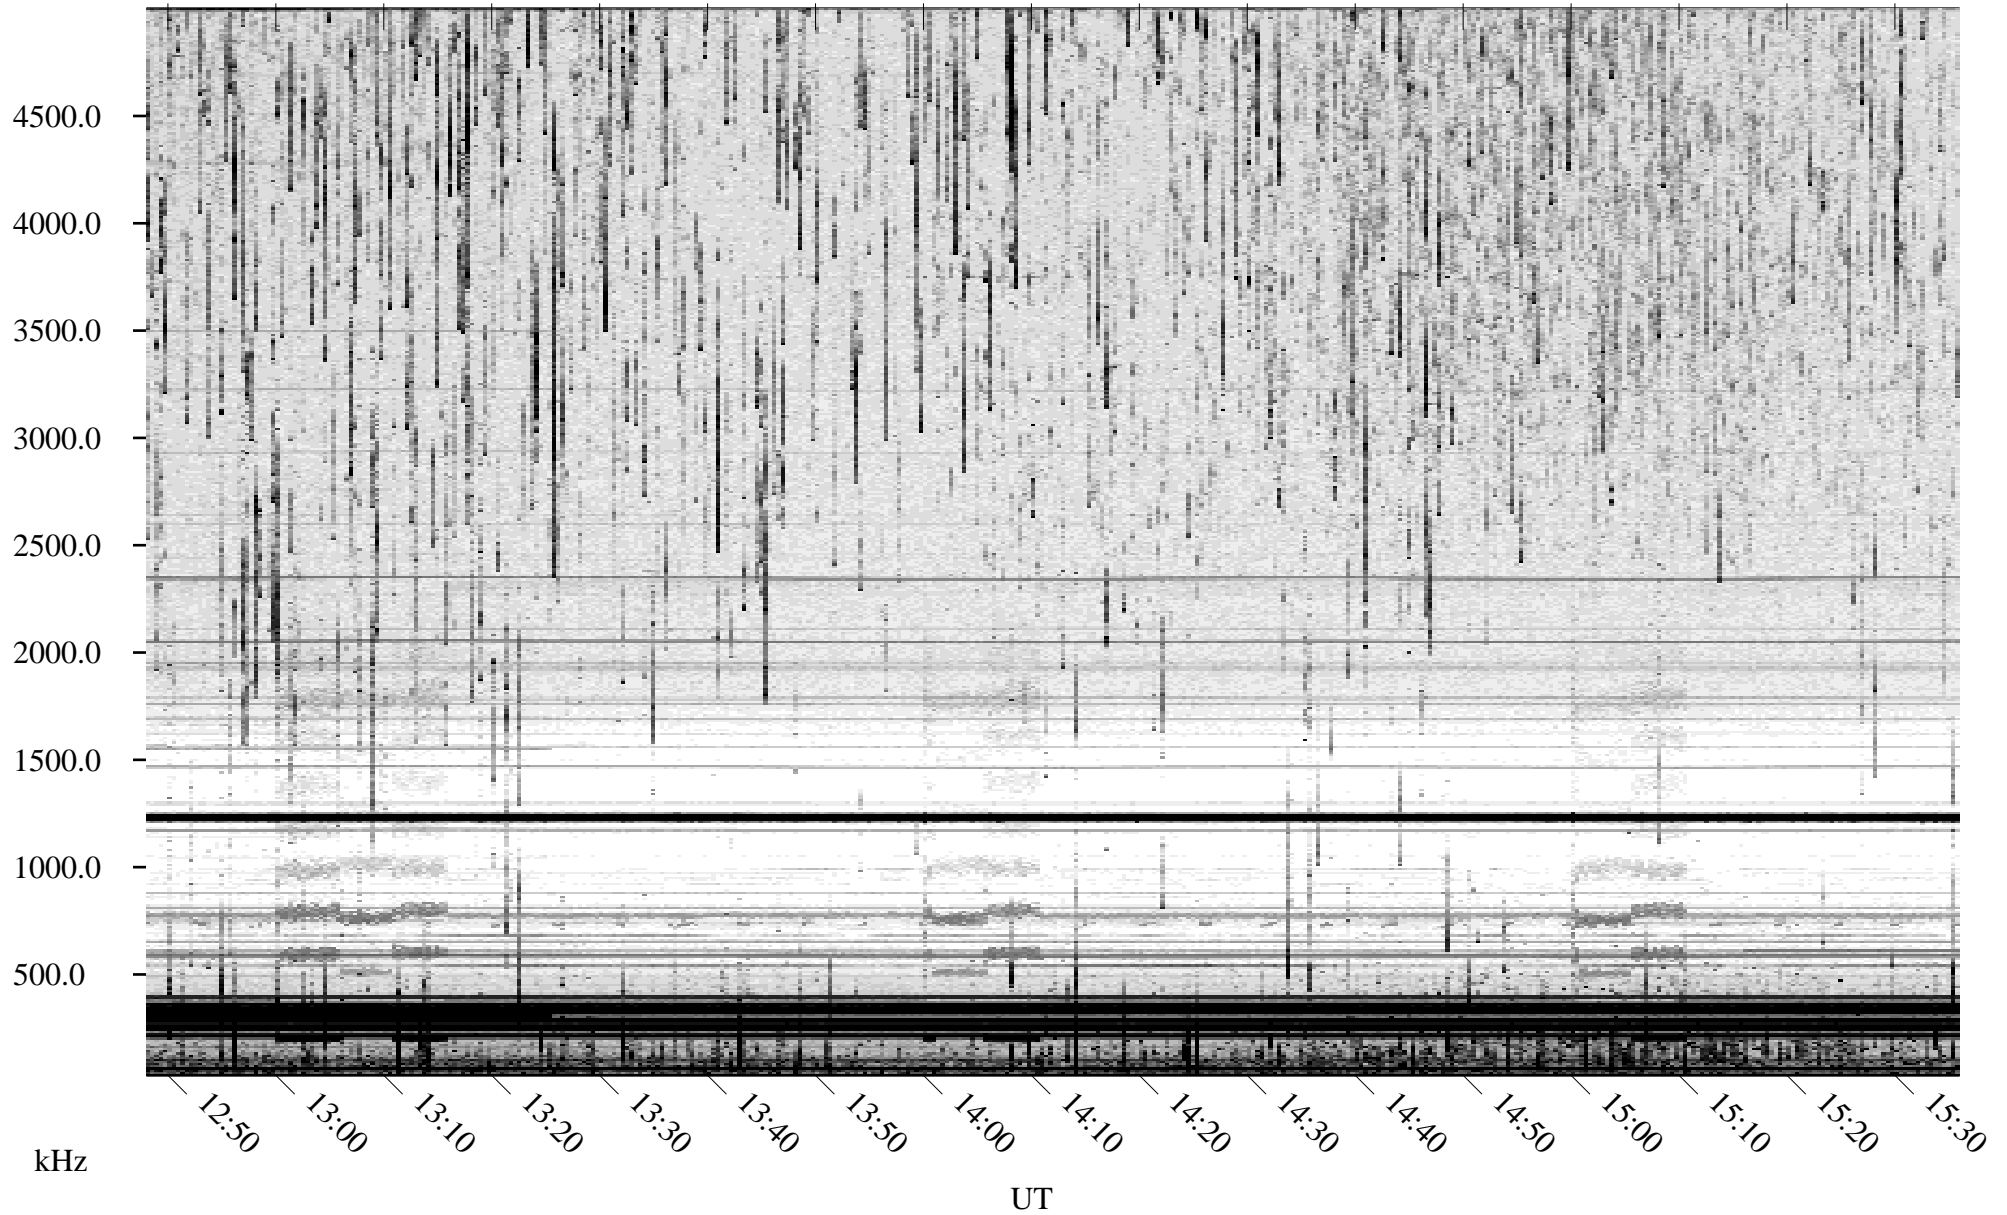

06/17/2009 Churchill, Manitoba

Linear Scale Black = 161 White = 15

ch09168l.r00SUm max_12

Page 1

06/17/2009 Churchill, Manitoba

Linear Scale Black = 161 White = 15

ch09168l.r00SUm max_12

Page 2

06/18/2009 Churchill, Manitoba

Linear Scale Black = 161 White = 15

ch09168l.r00SUm max_12

Page 3

06/18/2009 Churchill, Manitoba

Linear Scale Black = 161 White = 15

ch09168l.r00SUm max_12

Page 4

06/18/2009 Churchill, Manitoba

Linear Scale Black = 161 White = 15

ch09168l.r00SUm max_12

Page 5

06/18/2009 Churchill, Manitoba

Linear Scale Black = 161 White = 15

ch09168l.r00SUm max_12

Page 6

06/18/2009 Churchill, Manitoba

Linear Scale Black = 161 White = 15

ch09168l.r00SUm max_12

Page 7

06/18/2009 Churchill, Manitoba

Linear Scale Black = 161 White = 15

ch09168l.r00SUm max_12

Page 8