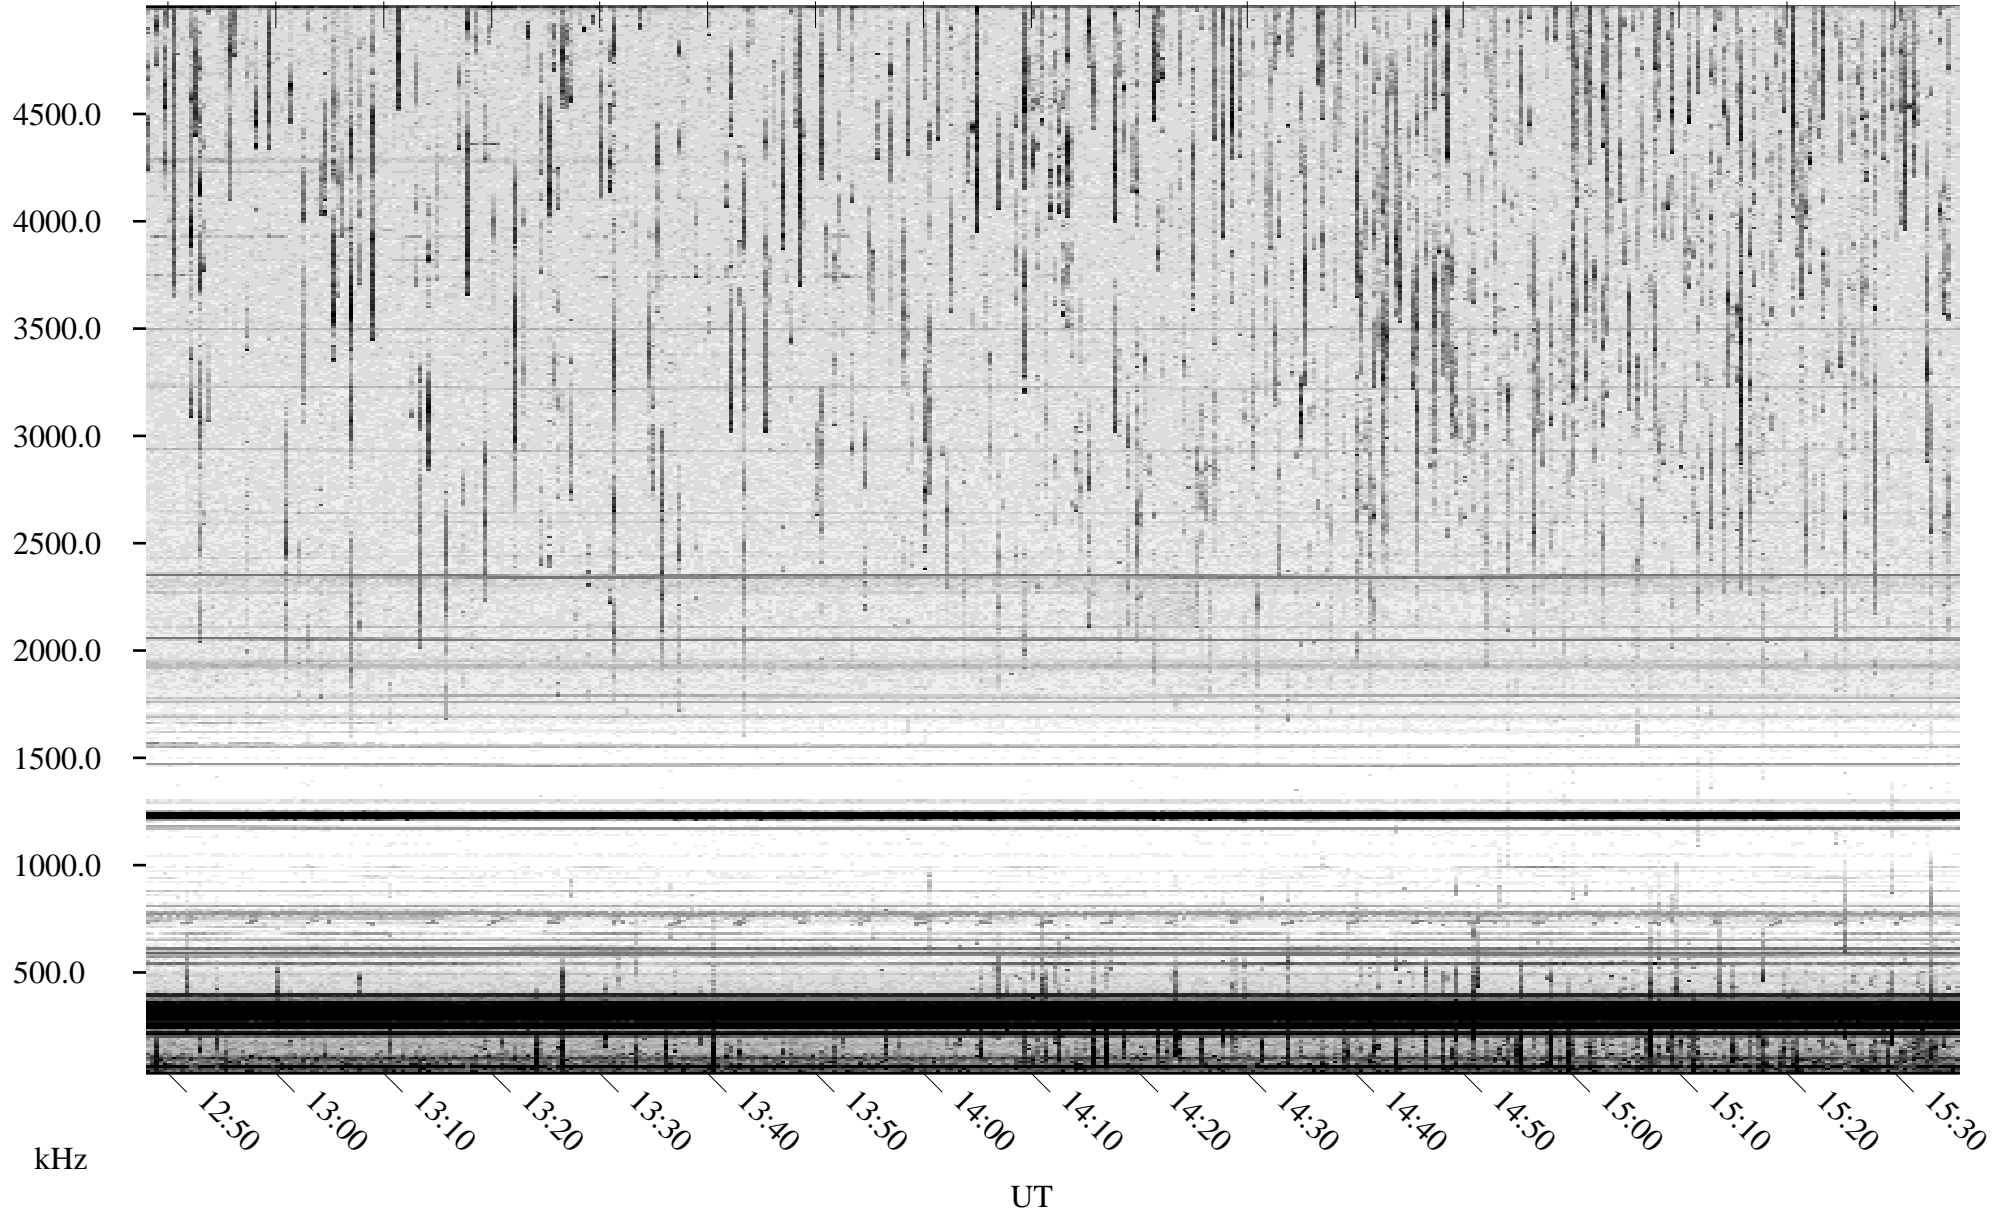

06/18/2009 Churchill, Manitoba

Linear Scale Black = 161 White = 15

ch09169l.r00SUm max_12

Page 1

06/18/2009 Churchill, Manitoba

Linear Scale Black = 161 White = 15

ch09169l.r00SUm max_12

Page 2

06/19/2009 Churchill, Manitoba

Linear Scale Black = 161 White = 15

ch09169l.r00SUm max_12

Page 3

06/19/2009 Churchill, Manitoba

Linear Scale Black = 161 White = 15

ch09169l.r00SUm max_12

Page 4

06/19/2009 Churchill, Manitoba

Linear Scale Black = 161 White = 15

ch09169l.r00SUm max_12

Page 5

06/19/2009 Churchill, Manitoba

Linear Scale Black = 161 White = 15

ch09169l.r00SUm max_12

Page 6

06/19/2009 Churchill, Manitoba

Linear Scale Black = 161 White = 15

ch09169l.r00SUm max_12

Page 7

06/19/2009 Churchill, Manitoba

Linear Scale Black = 161 White = 15

ch09169l.r00SUm max_12

Page 8