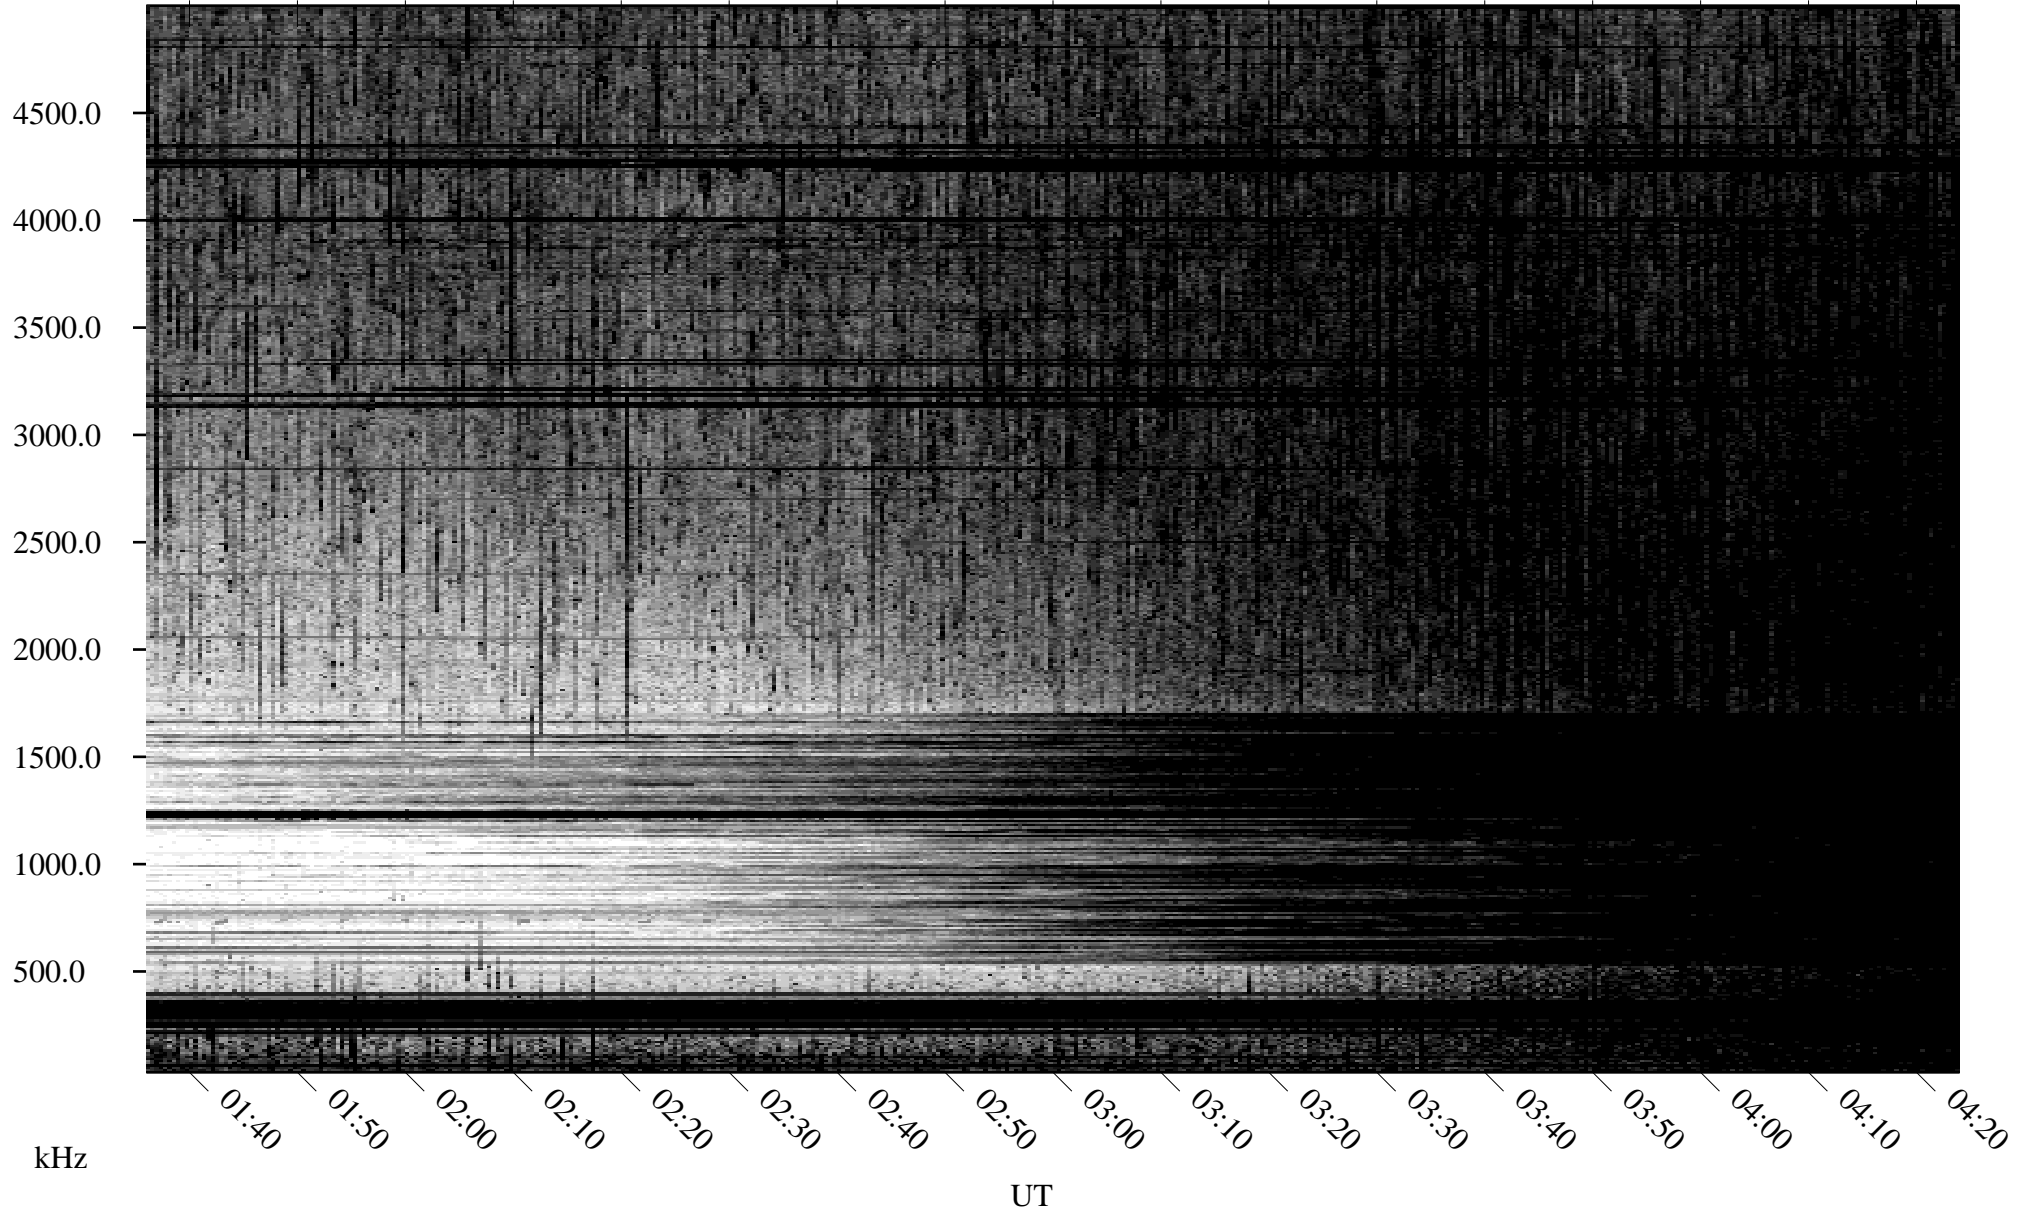

06/18/2009 Churchill, Manitoba

Linear Scale Black = 161 White = 15

ch09169l.r00SUm max_12

Page 1

06/18/2009 Churchill, Manitoba

Linear Scale Black = 161 White = 15

ch09169l.r00SUm max_12

Page 2

06/19/2009 Churchill, Manitoba

Linear Scale Black = 161 White = 15

ch09169l.r00SUm max_12

Page 3

06/19/2009 Churchill, Manitoba

Linear Scale Black = 161 White = 15

ch09169l.r00SUm max_12

Page 4

06/19/2009 Churchill, Manitoba

Linear Scale Black = 161 White = 15

ch09169l.r00SUm max_12

Page 5

06/19/2009 Churchill, Manitoba

Linear Scale Black = 161 White = 15

ch09169l.r00SUm max_12

Page 6

06/19/2009 Churchill, Manitoba

Linear Scale Black = 161 White = 15

ch09169l.r00SUm max_12

Page 7

06/19/2009 Churchill, Manitoba

Linear Scale Black = 161 White = 15

ch09169l.r00SUm max_12

Page 8