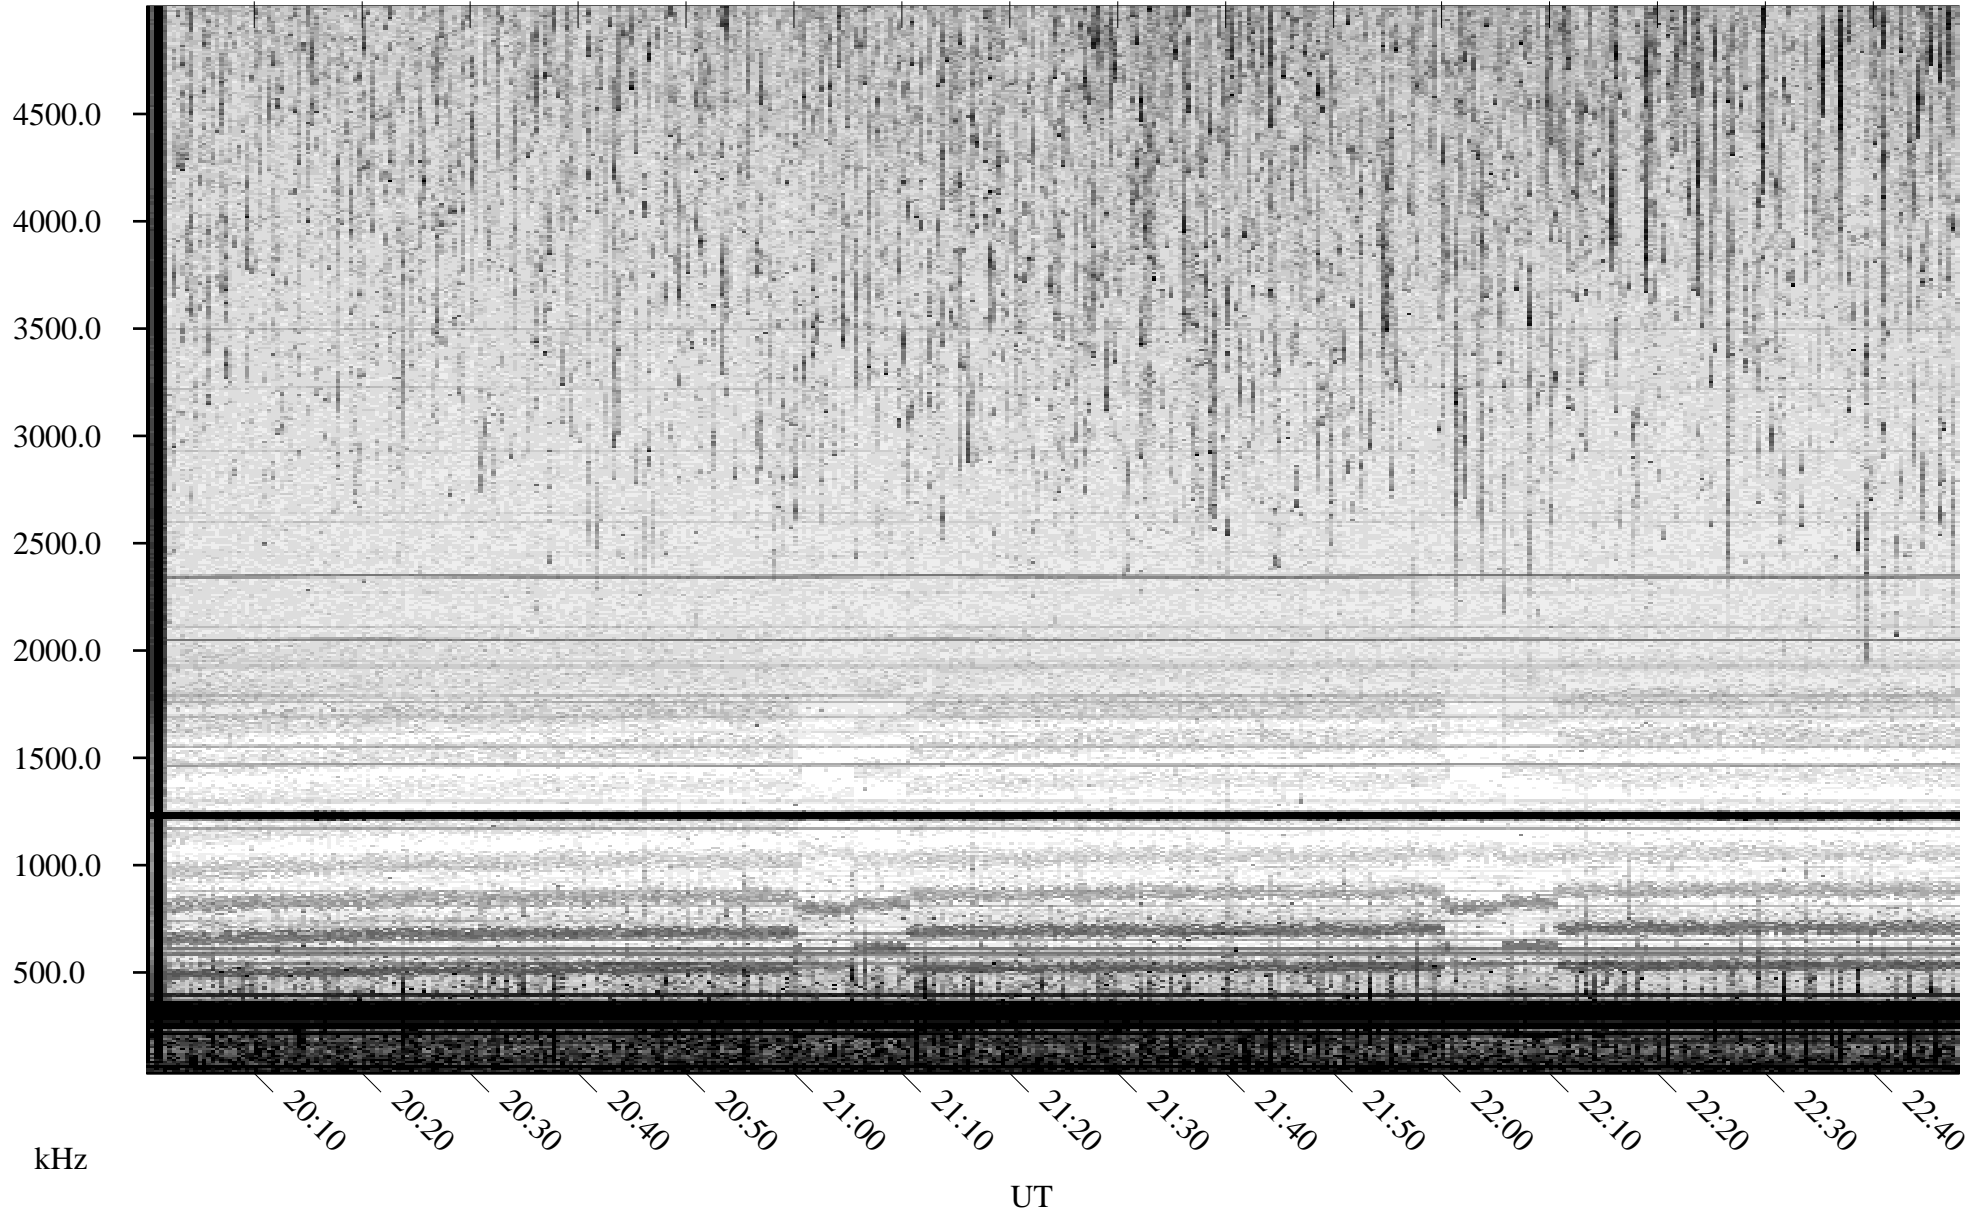

06/18/2009 Churchill, Manitoba

Linear Scale Black = 161 White = 15

ch09169l.r00SUm max_12

Page 1

06/18/2009 Churchill, Manitoba

Linear Scale Black = 161 White = 15

ch09169l.r00SUm max_12

Page 2

06/19/2009 Churchill, Manitoba

Linear Scale Black = 161 White = 15

ch09169l.r00SUm max_12

Page 3

06/19/2009 Churchill, Manitoba

Linear Scale Black = 161 White = 15

ch09169l.r00SUm max_12

Page 4

06/19/2009 Churchill, Manitoba

Linear Scale Black = 161 White = 15

ch09169l.r00SUm max_12

Page 5

06/19/2009 Churchill, Manitoba

Linear Scale Black = 161 White = 15

ch09169l.r00SUm max_12

Page 6

06/19/2009 Churchill, Manitoba

Linear Scale Black = 161 White = 15

ch09169l.r00SUm max_12

Page 7

06/19/2009 Churchill, Manitoba

Linear Scale Black = 161 White = 15

ch09169l.r00SUm max_12

Page 8