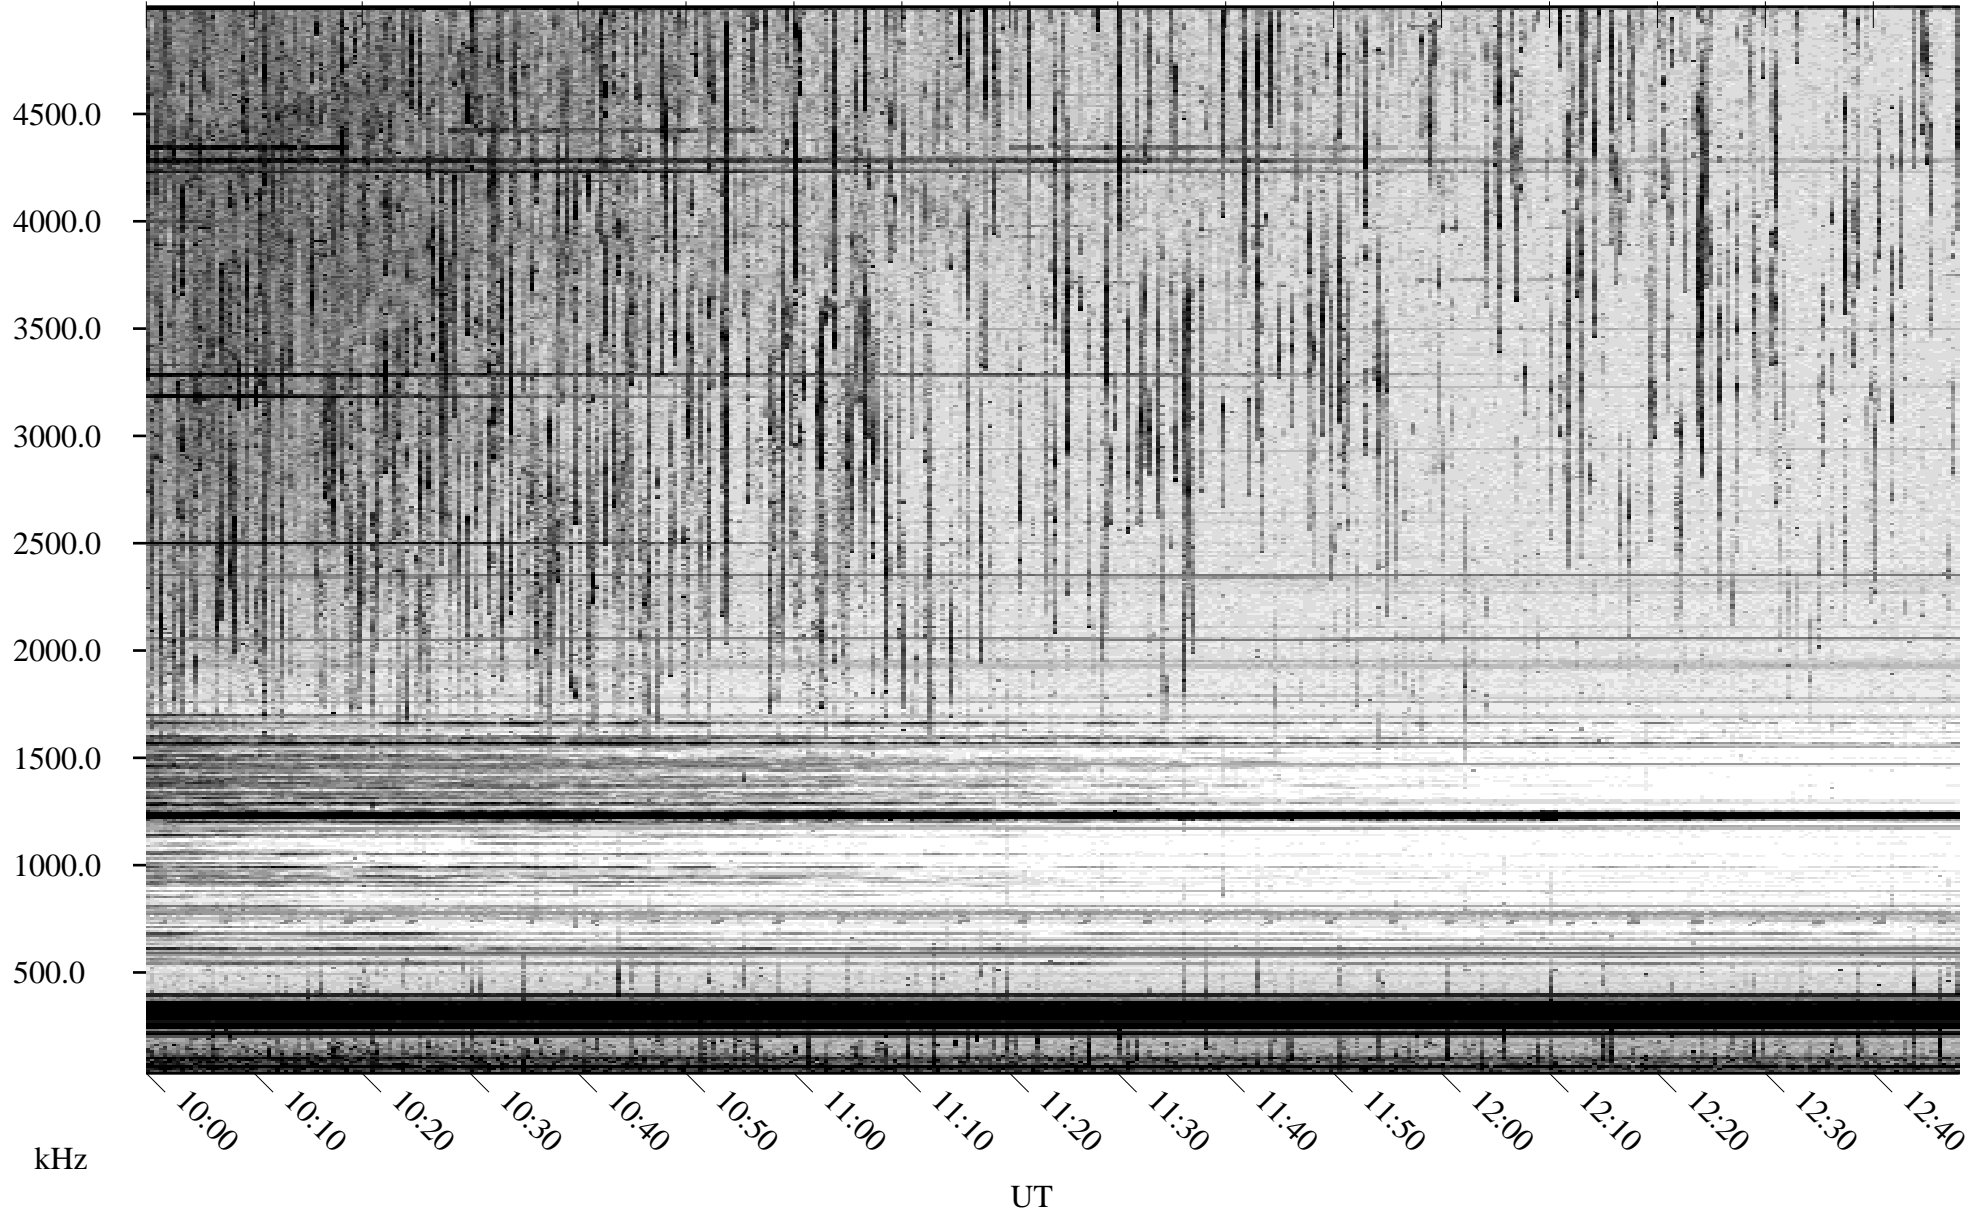

06/18/2009 Churchill, Manitoba

Linear Scale Black = 161 White = 15

ch09169l.r00SUm max_12

Page 1

06/18/2009 Churchill, Manitoba

Linear Scale Black = 161 White = 15

ch09169l.r00SUm max_12

Page 2

06/19/2009 Churchill, Manitoba

Linear Scale Black = 161 White = 15

ch09169l.r00SUm max_12

Page 3

06/19/2009 Churchill, Manitoba

Linear Scale Black = 161 White = 15

ch09169l.r00SUm max_12

Page 4

06/19/2009 Churchill, Manitoba

Linear Scale Black = 161 White = 15

ch09169l.r00SUm max_12

Page 5

06/19/2009 Churchill, Manitoba

Linear Scale Black = 161 White = 15

ch09169l.r00SUm max_12

Page 6

06/19/2009 Churchill, Manitoba

Linear Scale Black = 161 White = 15

ch09169l.r00SUm max_12

Page 7

06/19/2009 Churchill, Manitoba

Linear Scale Black = 161 White = 15

ch09169l.r00SUm max_12

Page 8