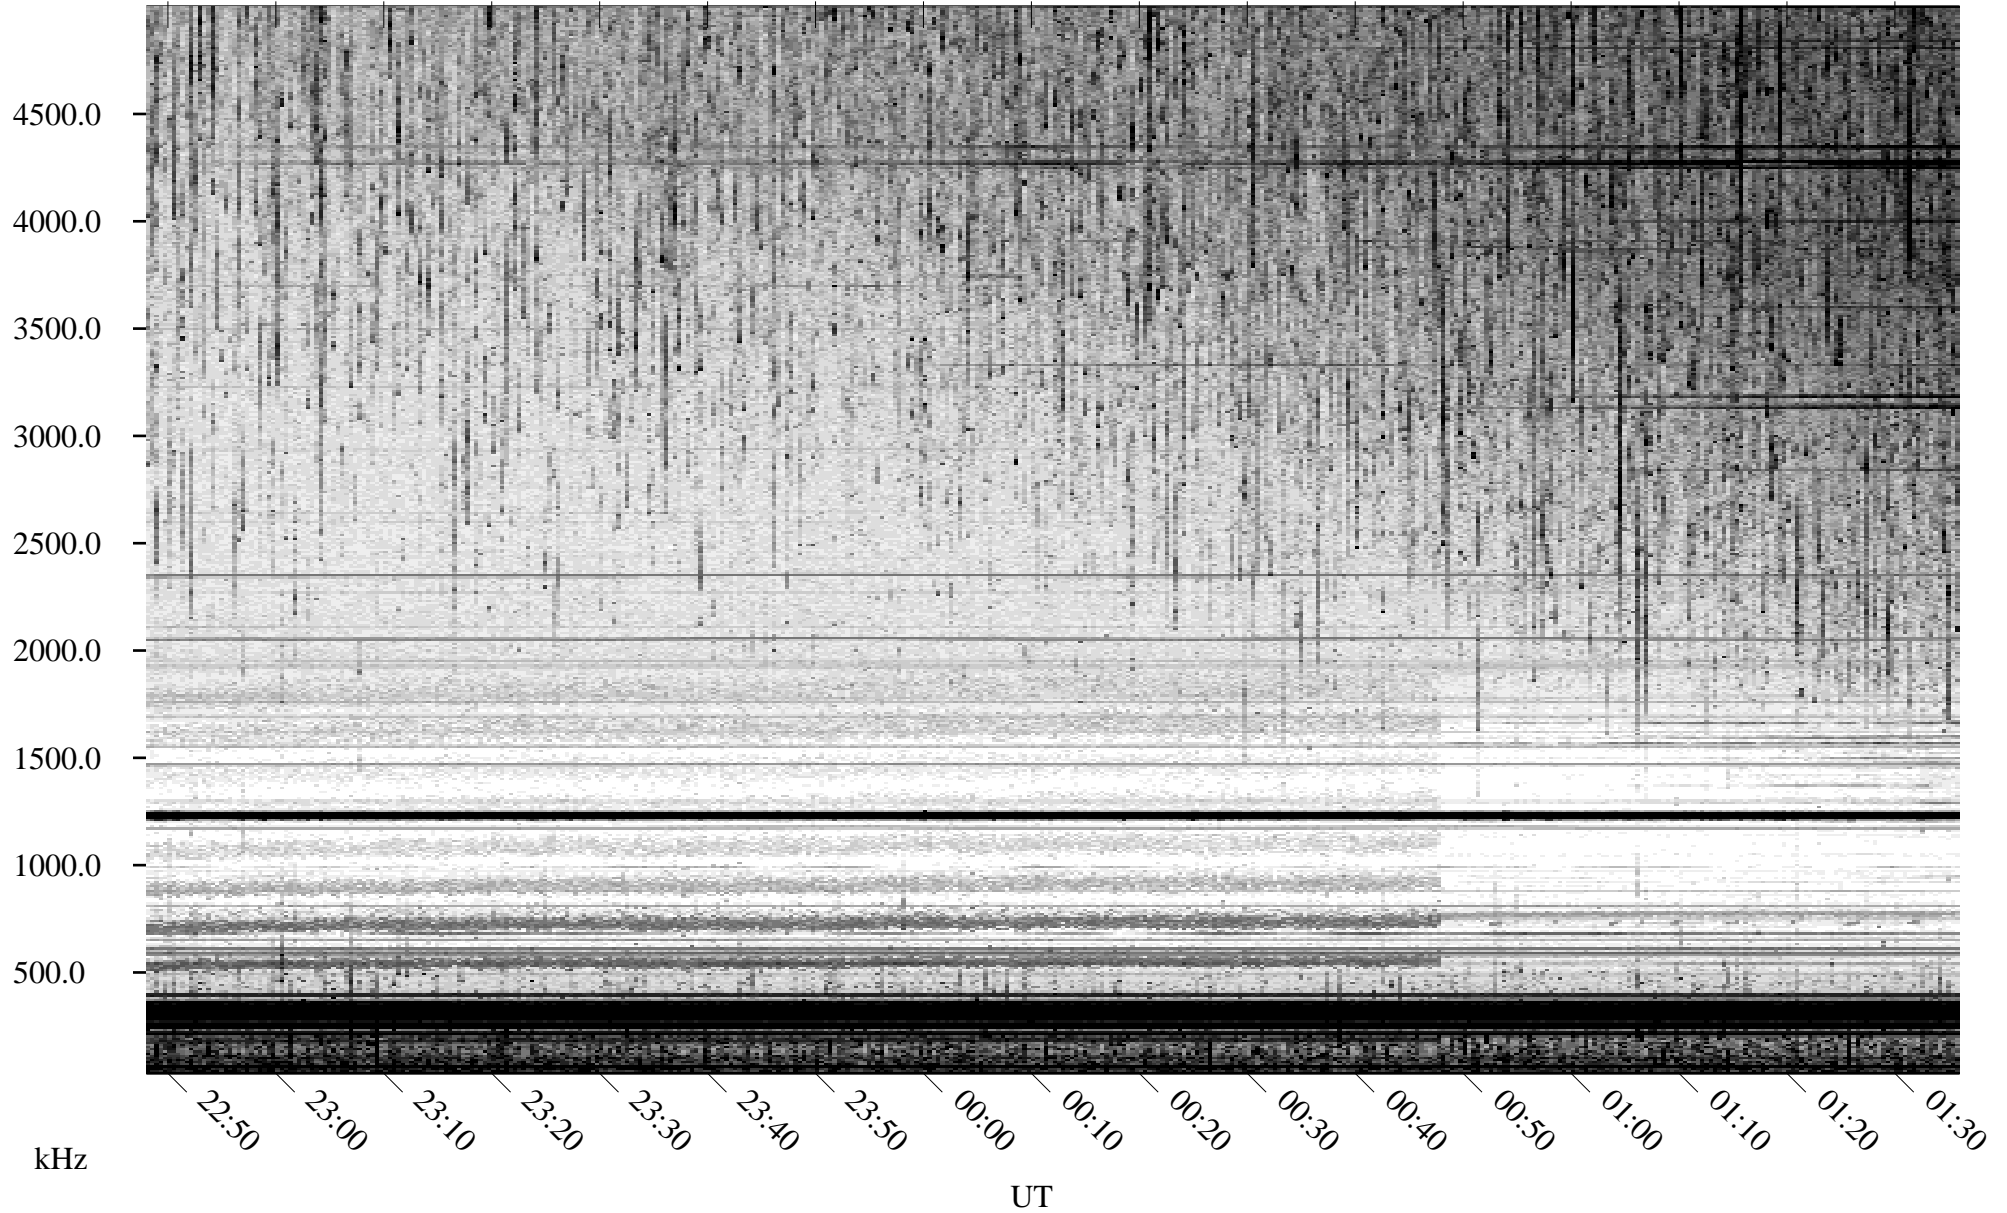

06/18/2009 Churchill, Manitoba

Linear Scale Black = 161 White = 15

ch09169l.r00SUm max_12

Page 1

06/18/2009 Churchill, Manitoba

Linear Scale Black = 161 White = 15

ch09169l.r00SUm max_12

Page 2

06/19/2009 Churchill, Manitoba

Linear Scale Black = 161 White = 15

ch09169l.r00SUm max_12

Page 3

06/19/2009 Churchill, Manitoba

Linear Scale Black = 161 White = 15

ch09169l.r00SUm max_12

Page 4

06/19/2009 Churchill, Manitoba

Linear Scale Black = 161 White = 15

ch09169l.r00SUm max_12

Page 5

06/19/2009 Churchill, Manitoba

Linear Scale Black = 161 White = 15

ch09169l.r00SUm max_12

Page 6

06/19/2009 Churchill, Manitoba

Linear Scale Black = 161 White = 15

ch09169l.r00SUm max_12

Page 7

06/19/2009 Churchill, Manitoba

Linear Scale Black = 161 White = 15

ch09169l.r00SUm max_12

Page 8