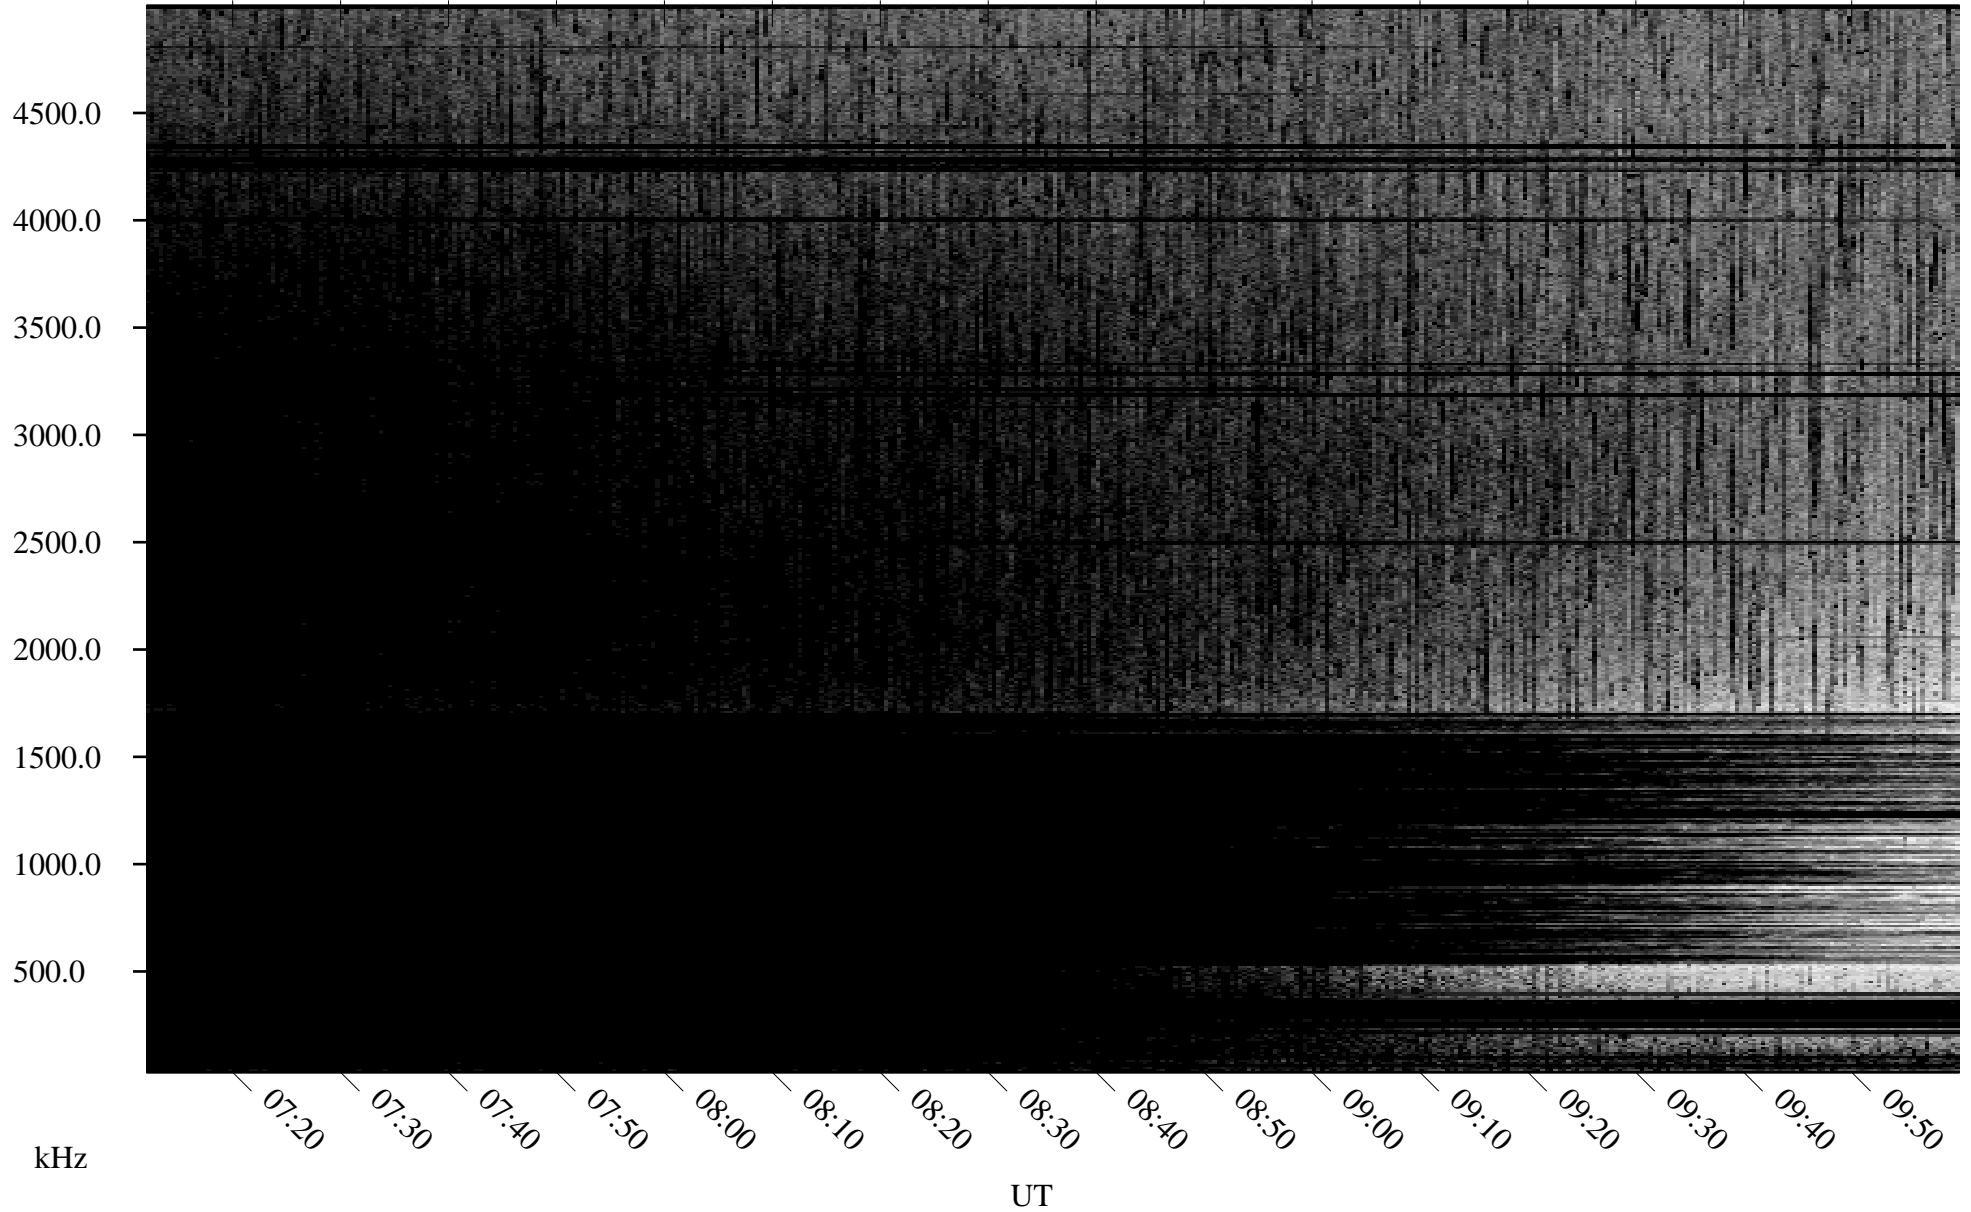

06/18/2009 Churchill, Manitoba

Linear Scale Black = 161 White = 15

ch09169l.r00SUm max_12

Page 1

06/18/2009 Churchill, Manitoba

Linear Scale Black = 161 White = 15

ch09169l.r00SUm max_12

Page 2

06/19/2009 Churchill, Manitoba

Linear Scale Black = 161 White = 15

ch09169l.r00SUm max_12

Page 3

06/19/2009 Churchill, Manitoba

Linear Scale Black = 161 White = 15

ch09169l.r00SUm max_12

Page 4

06/19/2009 Churchill, Manitoba

Linear Scale Black = 161 White = 15

ch09169l.r00SUm max_12

Page 5

06/19/2009 Churchill, Manitoba

Linear Scale Black = 161 White = 15

ch09169l.r00SUm max_12

Page 6

06/19/2009 Churchill, Manitoba

Linear Scale Black = 161 White = 15

ch09169l.r00SUm max_12

Page 7

06/19/2009 Churchill, Manitoba

Linear Scale Black = 161 White = 15

ch09169l.r00SUm max_12

Page 8