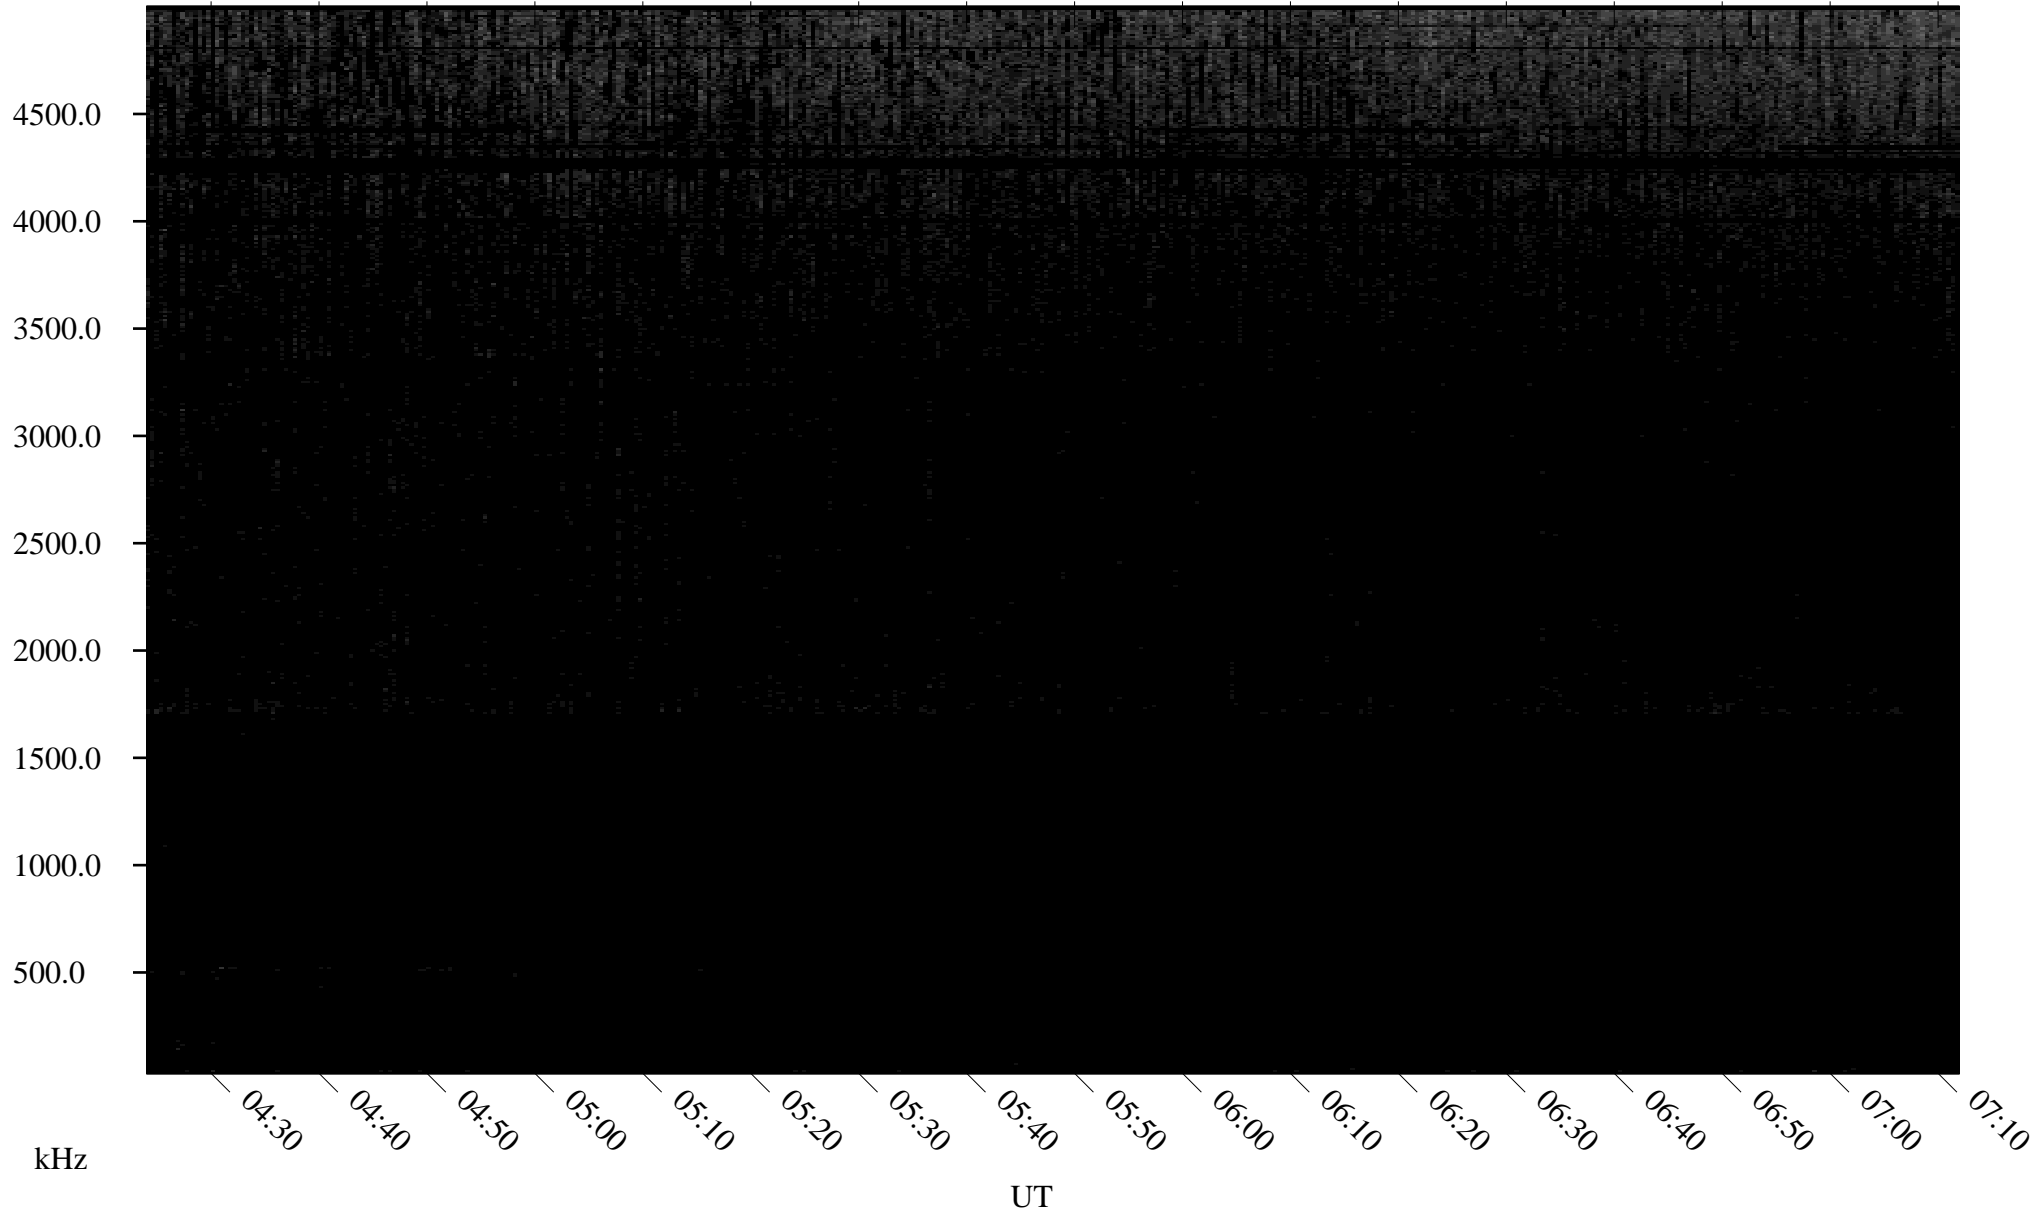

06/18/2009 Churchill, Manitoba

Linear Scale Black = 161 White = 15

ch09169l.r00SUm max_12

Page 1

06/18/2009 Churchill, Manitoba

Linear Scale Black = 161 White = 15

ch09169l.r00SUm max_12

Page 2

06/19/2009 Churchill, Manitoba

Linear Scale Black = 161 White = 15

ch09169l.r00SUm max_12

Page 3

06/19/2009 Churchill, Manitoba

Linear Scale Black = 161 White = 15

ch09169l.r00SUm max_12

Page 4

06/19/2009 Churchill, Manitoba

Linear Scale Black = 161 White = 15

ch09169l.r00SUm max_12

Page 5

06/19/2009 Churchill, Manitoba

Linear Scale Black = 161 White = 15

ch09169l.r00SUm max_12

Page 6

06/19/2009 Churchill, Manitoba

Linear Scale Black = 161 White = 15

ch09169l.r00SUm max_12

Page 7

06/19/2009 Churchill, Manitoba

Linear Scale Black = 161 White = 15

ch09169l.r00SUm max_12

Page 8