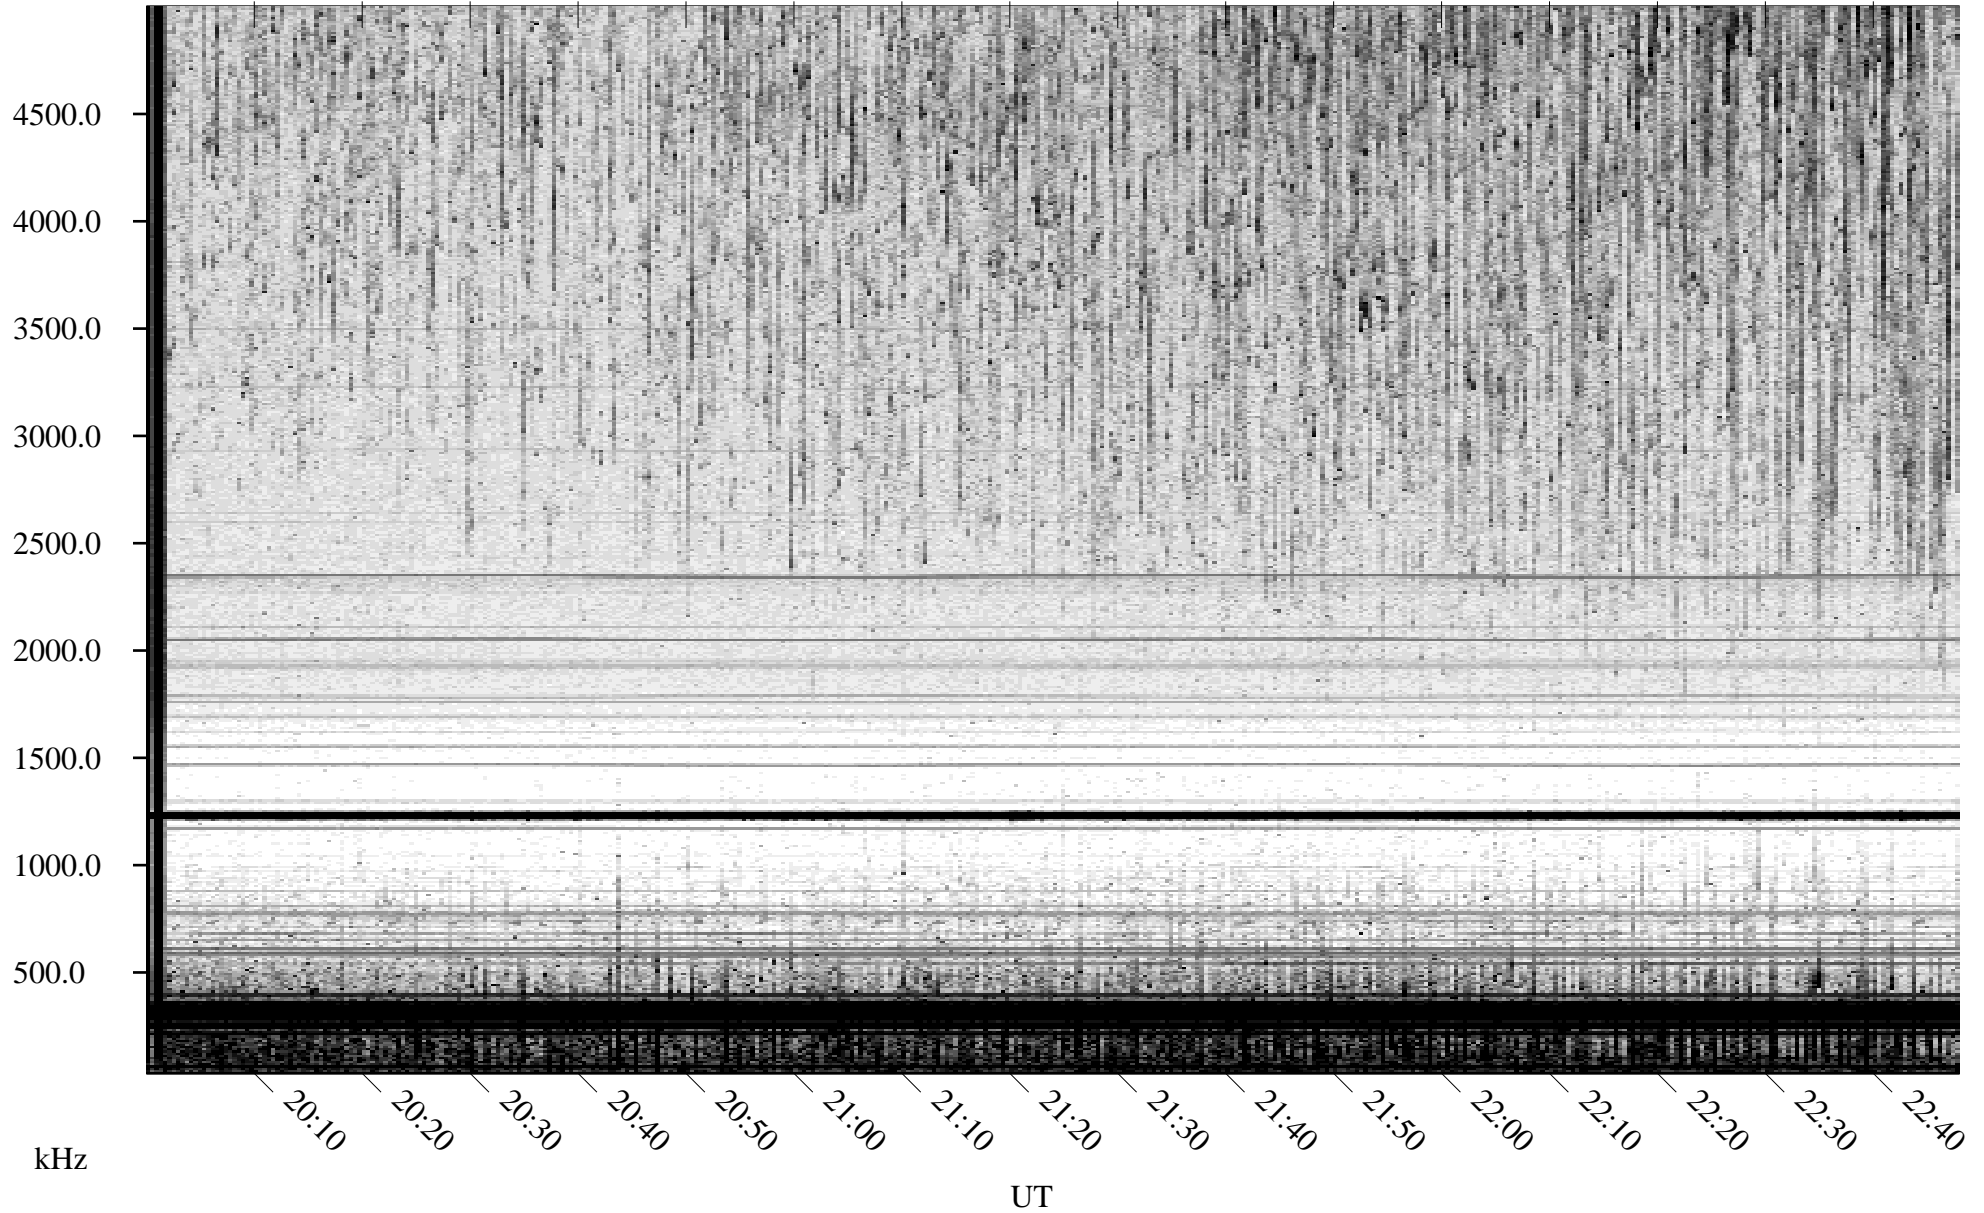

06/19/2009 Churchill, Manitoba

Linear Scale Black = 161 White = 15

ch09170l.r00SUm max_12

Page 1

06/19/2009 Churchill, Manitoba

Linear Scale Black = 161 White = 15

ch09170l.r00SUm max_12

Page 2

06/20/2009 Churchill, Manitoba

Linear Scale Black = 161 White = 15

ch09170l.r00SUm max_12

Page 3

06/20/2009 Churchill, Manitoba

Linear Scale Black = 161 White = 15

ch09170l.r00SUm max_12

Page 4

06/20/2009 Churchill, Manitoba

Linear Scale Black = 161 White = 15

ch09170l.r00SUm max_12

Page 5

06/20/2009 Churchill, Manitoba

Linear Scale Black = 161 White = 15

ch09170l.r00SUm max_12

Page 6

06/20/2009 Churchill, Manitoba

Linear Scale Black = 161 White = 15

ch09170l.r00SUm max_12

Page 7

06/20/2009 Churchill, Manitoba

Linear Scale Black = 161 White = 15

ch09170l.r00SUm max_12