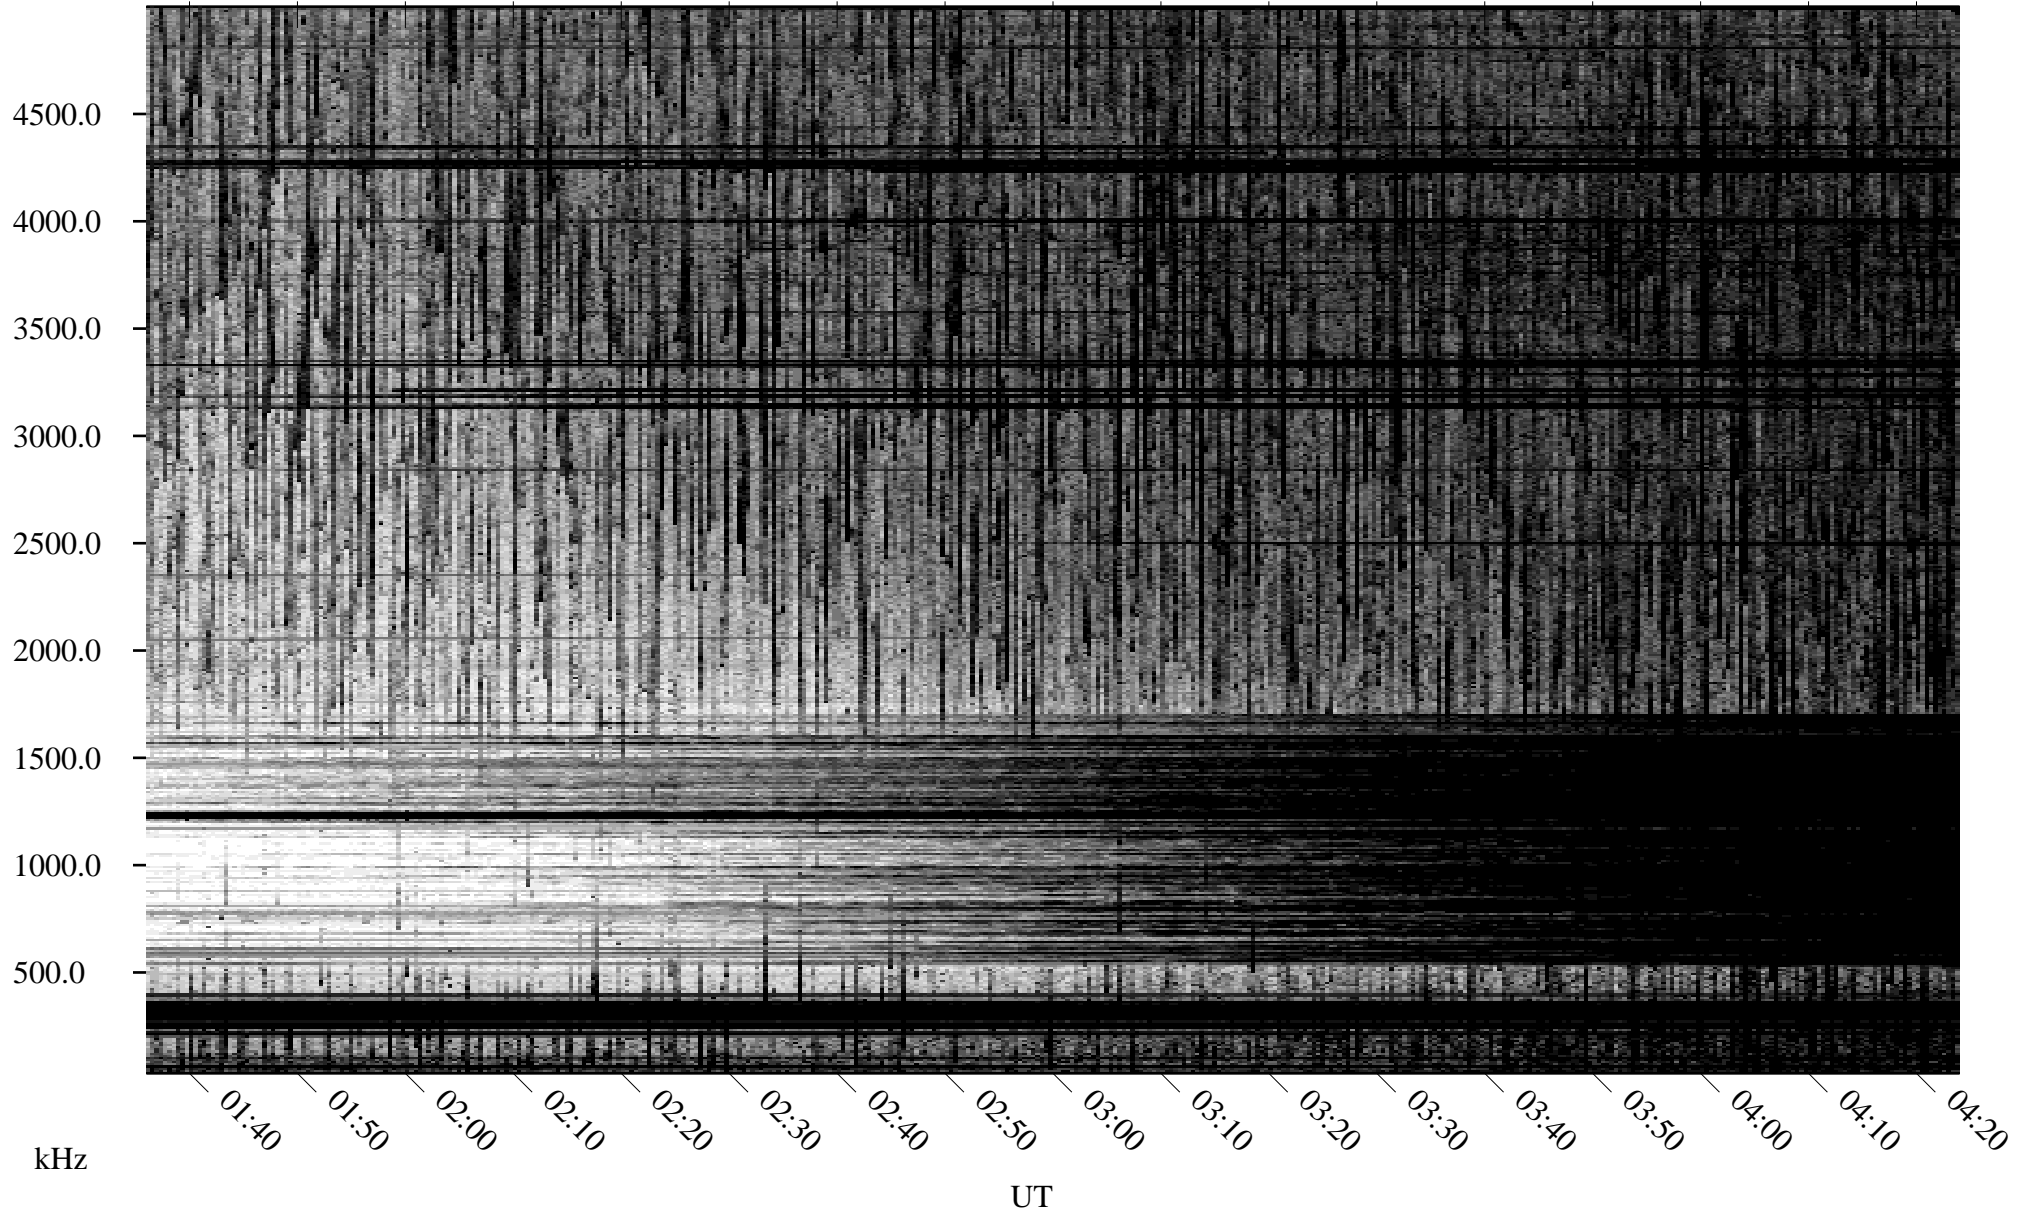

06/19/2009 Churchill, Manitoba

Linear Scale Black = 161 White = 15

ch09170l.r00SUm max_12

Page 1

06/19/2009 Churchill, Manitoba

Linear Scale Black = 161 White = 15

ch09170l.r00SUm max_12

Page 2

06/20/2009 Churchill, Manitoba

Linear Scale Black = 161 White = 15

ch09170l.r00SUm max_12

Page 3

06/20/2009 Churchill, Manitoba

Linear Scale Black = 161 White = 15

ch09170l.r00SUm max_12

Page 4

06/20/2009 Churchill, Manitoba

Linear Scale Black = 161 White = 15

ch09170l.r00SUm max_12

Page 5

06/20/2009 Churchill, Manitoba

Linear Scale Black = 161 White = 15

ch09170l.r00SUm max_12

Page 6

06/20/2009 Churchill, Manitoba

Linear Scale Black = 161 White = 15

ch09170l.r00SUm max_12

Page 7

06/20/2009 Churchill, Manitoba

Linear Scale Black = 161 White = 15

ch09170l.r00SUm max_12