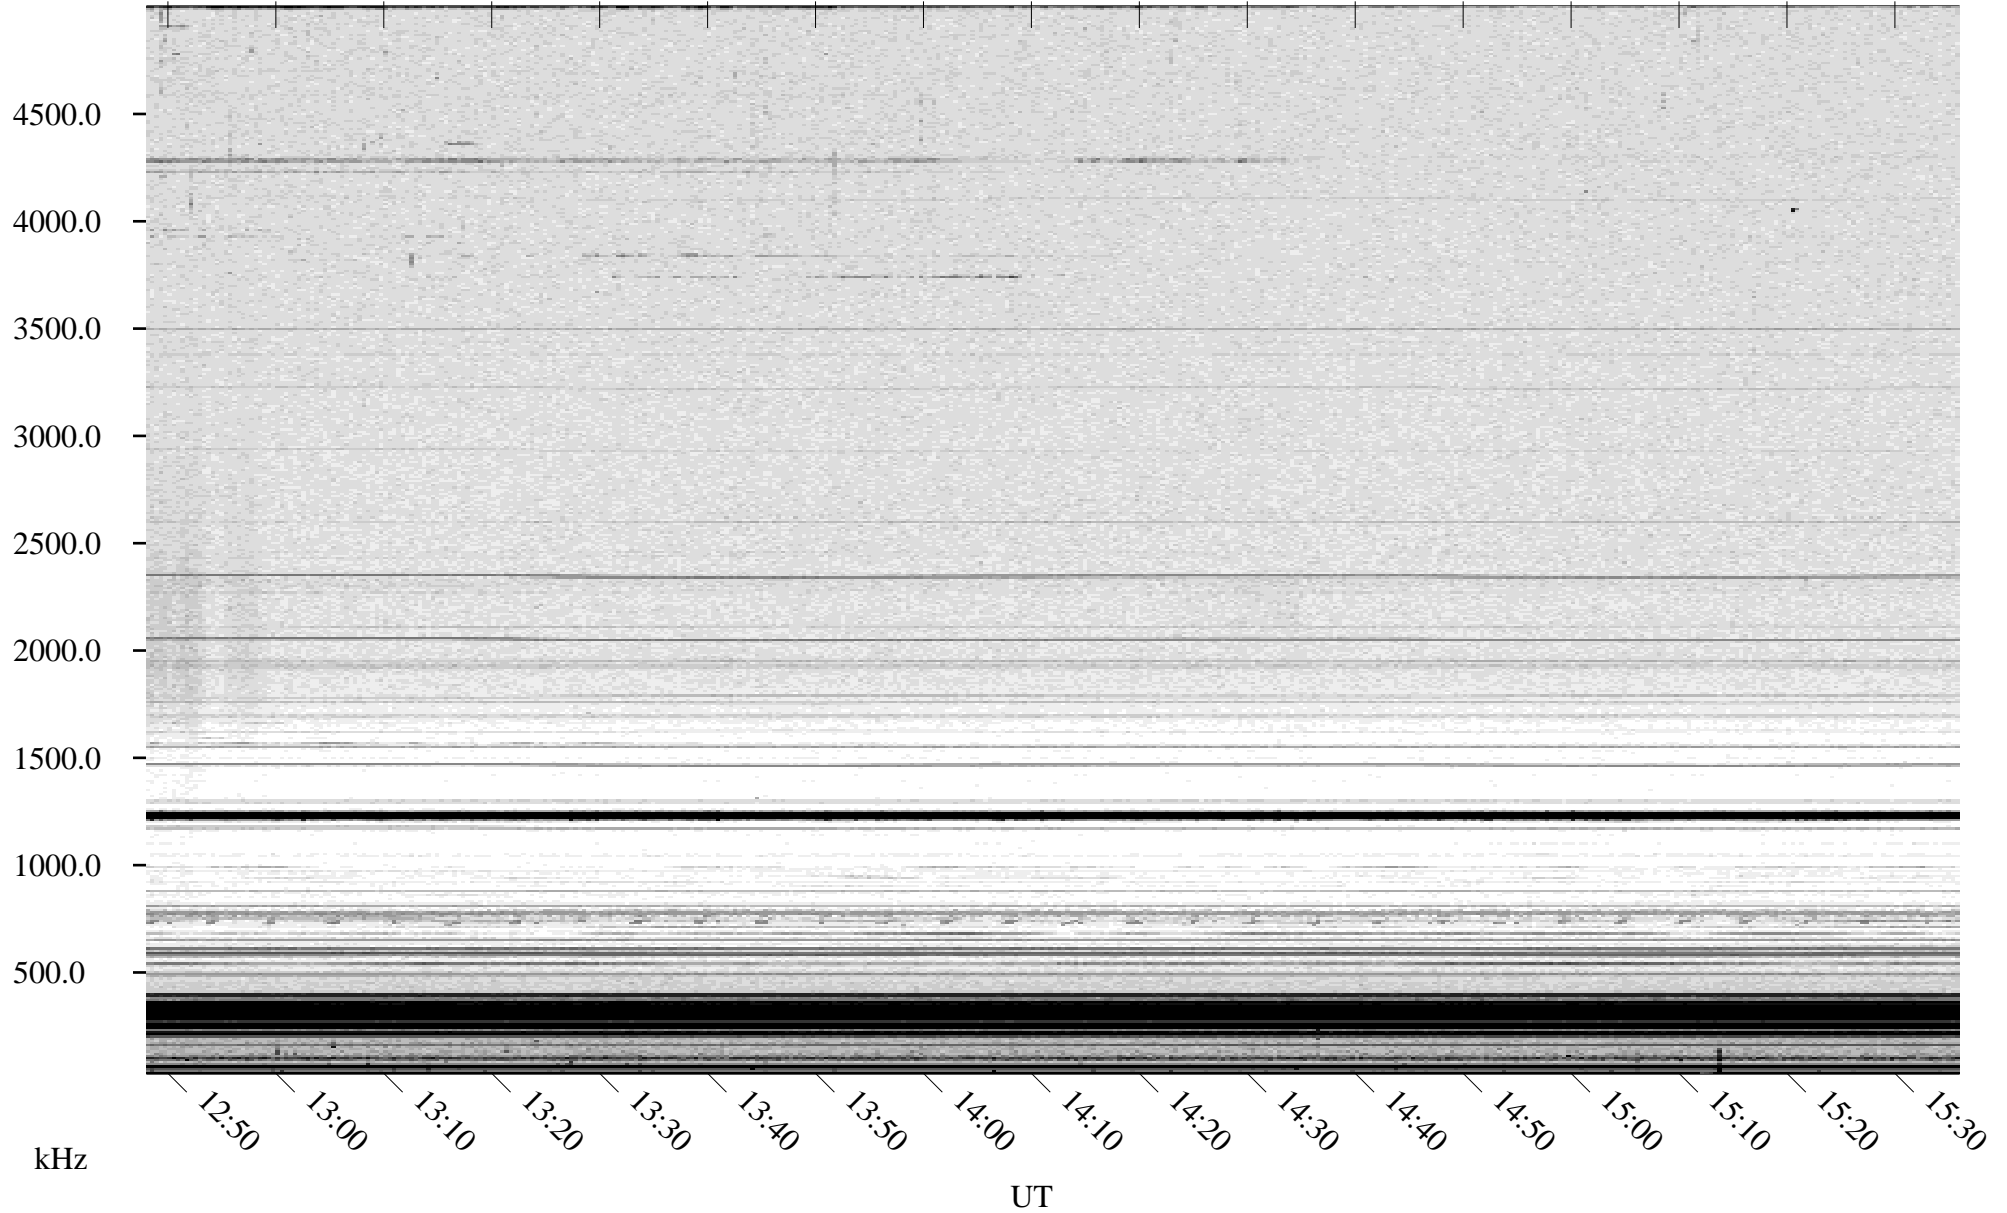

06/19/2009 Churchill, Manitoba

Linear Scale Black = 161 White = 15

ch09170l.r00SUm max_12

Page 1

06/19/2009 Churchill, Manitoba

Linear Scale Black = 161 White = 15

ch09170l.r00SUm max_12

Page 2

06/20/2009 Churchill, Manitoba

Linear Scale Black = 161 White = 15

ch09170l.r00SUm max_12

Page 3

06/20/2009 Churchill, Manitoba

Linear Scale Black = 161 White = 15

ch09170l.r00SUm max_12

Page 4

06/20/2009 Churchill, Manitoba

Linear Scale Black = 161 White = 15

ch09170l.r00SUm max_12

Page 5

06/20/2009 Churchill, Manitoba

Linear Scale Black = 161 White = 15

ch09170l.r00SUm max_12

Page 6

06/20/2009 Churchill, Manitoba

Linear Scale Black = 161 White = 15

ch09170l.r00SUm max_12

Page 7

06/20/2009 Churchill, Manitoba

Linear Scale Black = 161 White = 15

ch09170l.r00SUm max_12