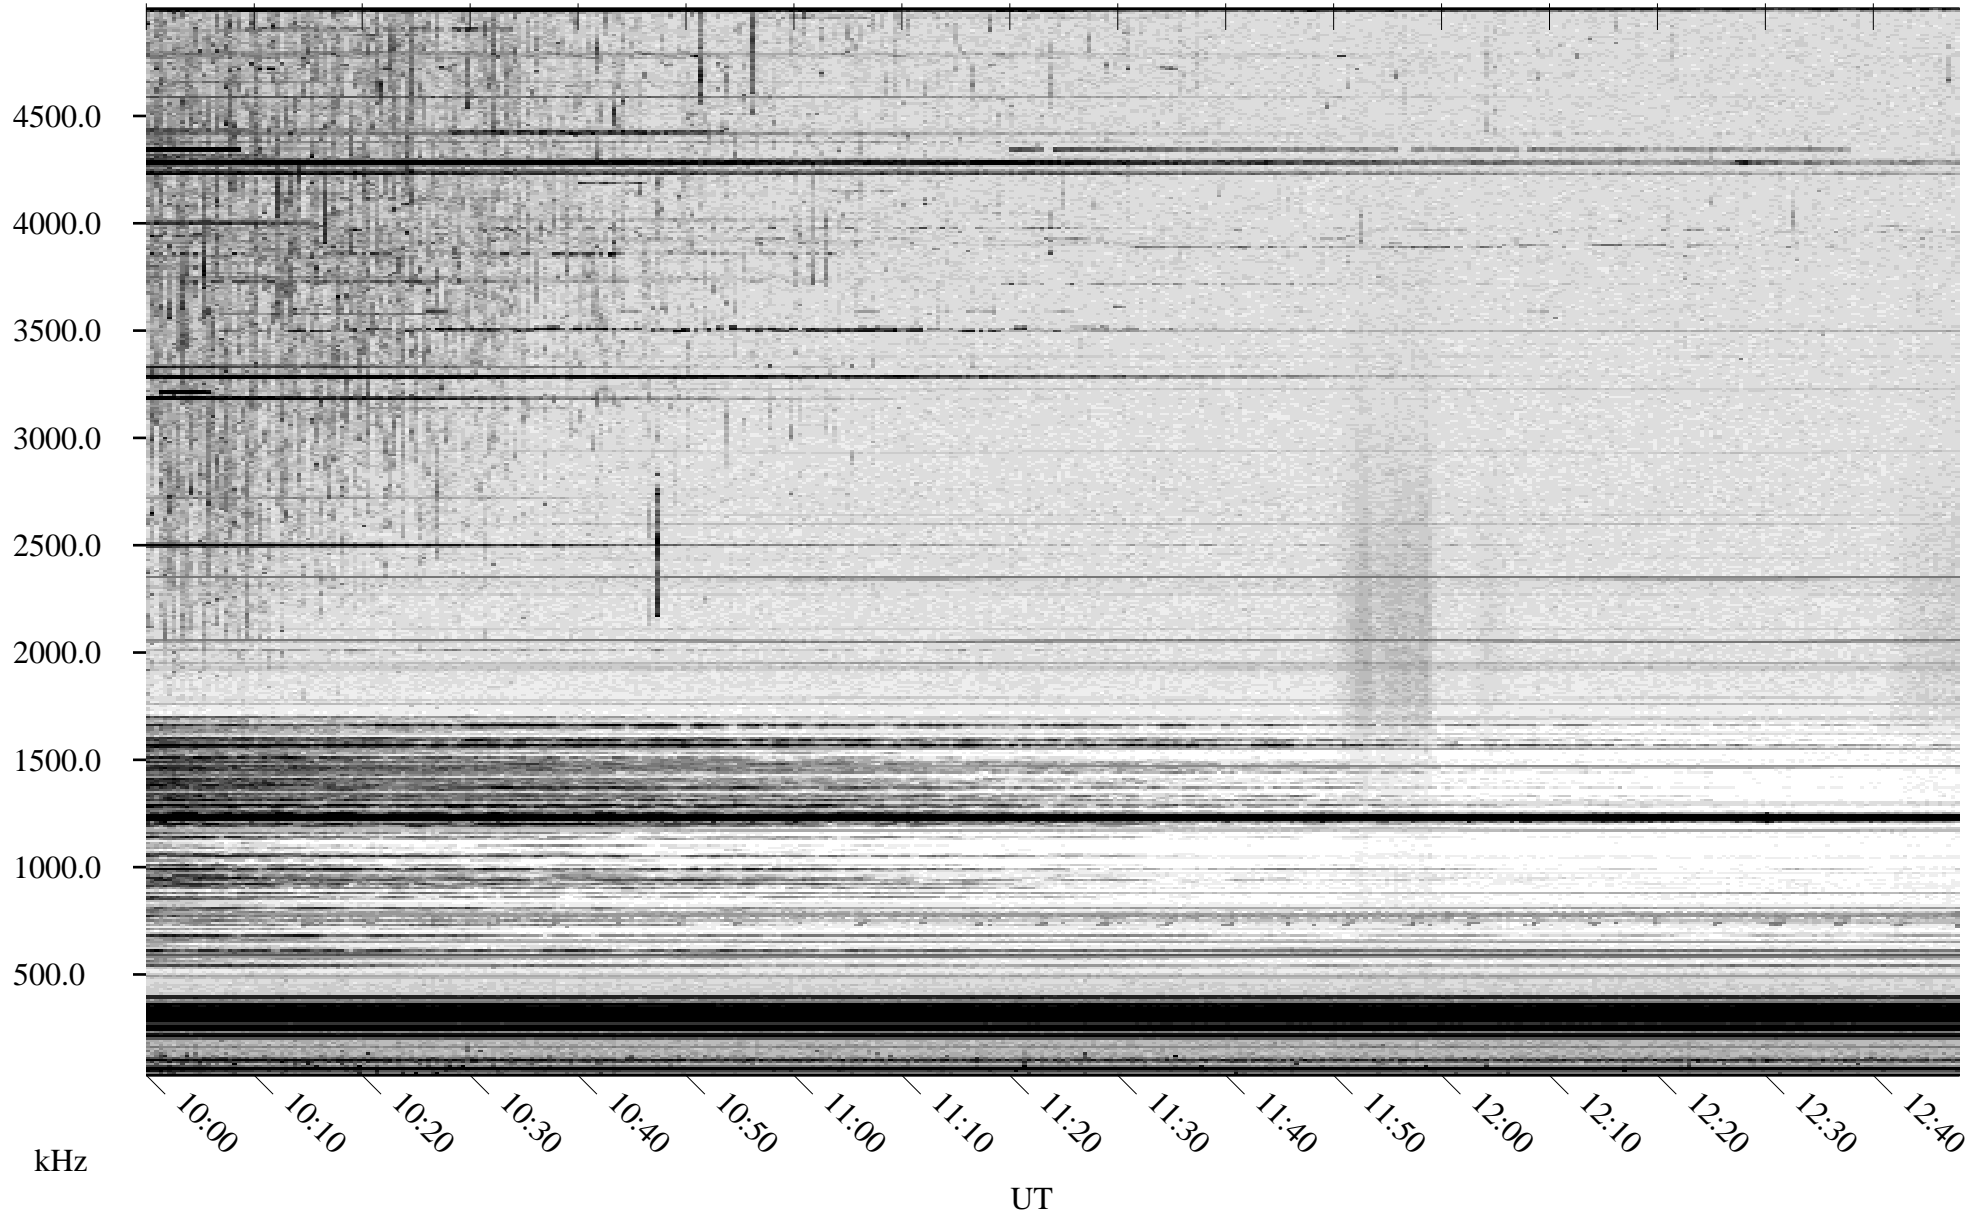

06/19/2009 Churchill, Manitoba

Linear Scale Black = 161 White = 15

ch09170l.r00SUm max_12

Page 1

06/19/2009 Churchill, Manitoba

Linear Scale Black = 161 White = 15

ch09170l.r00SUm max_12

Page 2

06/20/2009 Churchill, Manitoba

Linear Scale Black = 161 White = 15

ch09170l.r00SUm max_12

Page 3

06/20/2009 Churchill, Manitoba

Linear Scale Black = 161 White = 15

ch09170l.r00SUm max_12

Page 4

06/20/2009 Churchill, Manitoba

Linear Scale Black = 161 White = 15

ch09170l.r00SUm max_12

Page 5

06/20/2009 Churchill, Manitoba

Linear Scale Black = 161 White = 15

ch09170l.r00SUm max_12

Page 6

06/20/2009 Churchill, Manitoba

Linear Scale Black = 161 White = 15

ch09170l.r00SUm max_12

Page 7

06/20/2009 Churchill, Manitoba

Linear Scale Black = 161 White = 15

ch09170l.r00SUm max_12