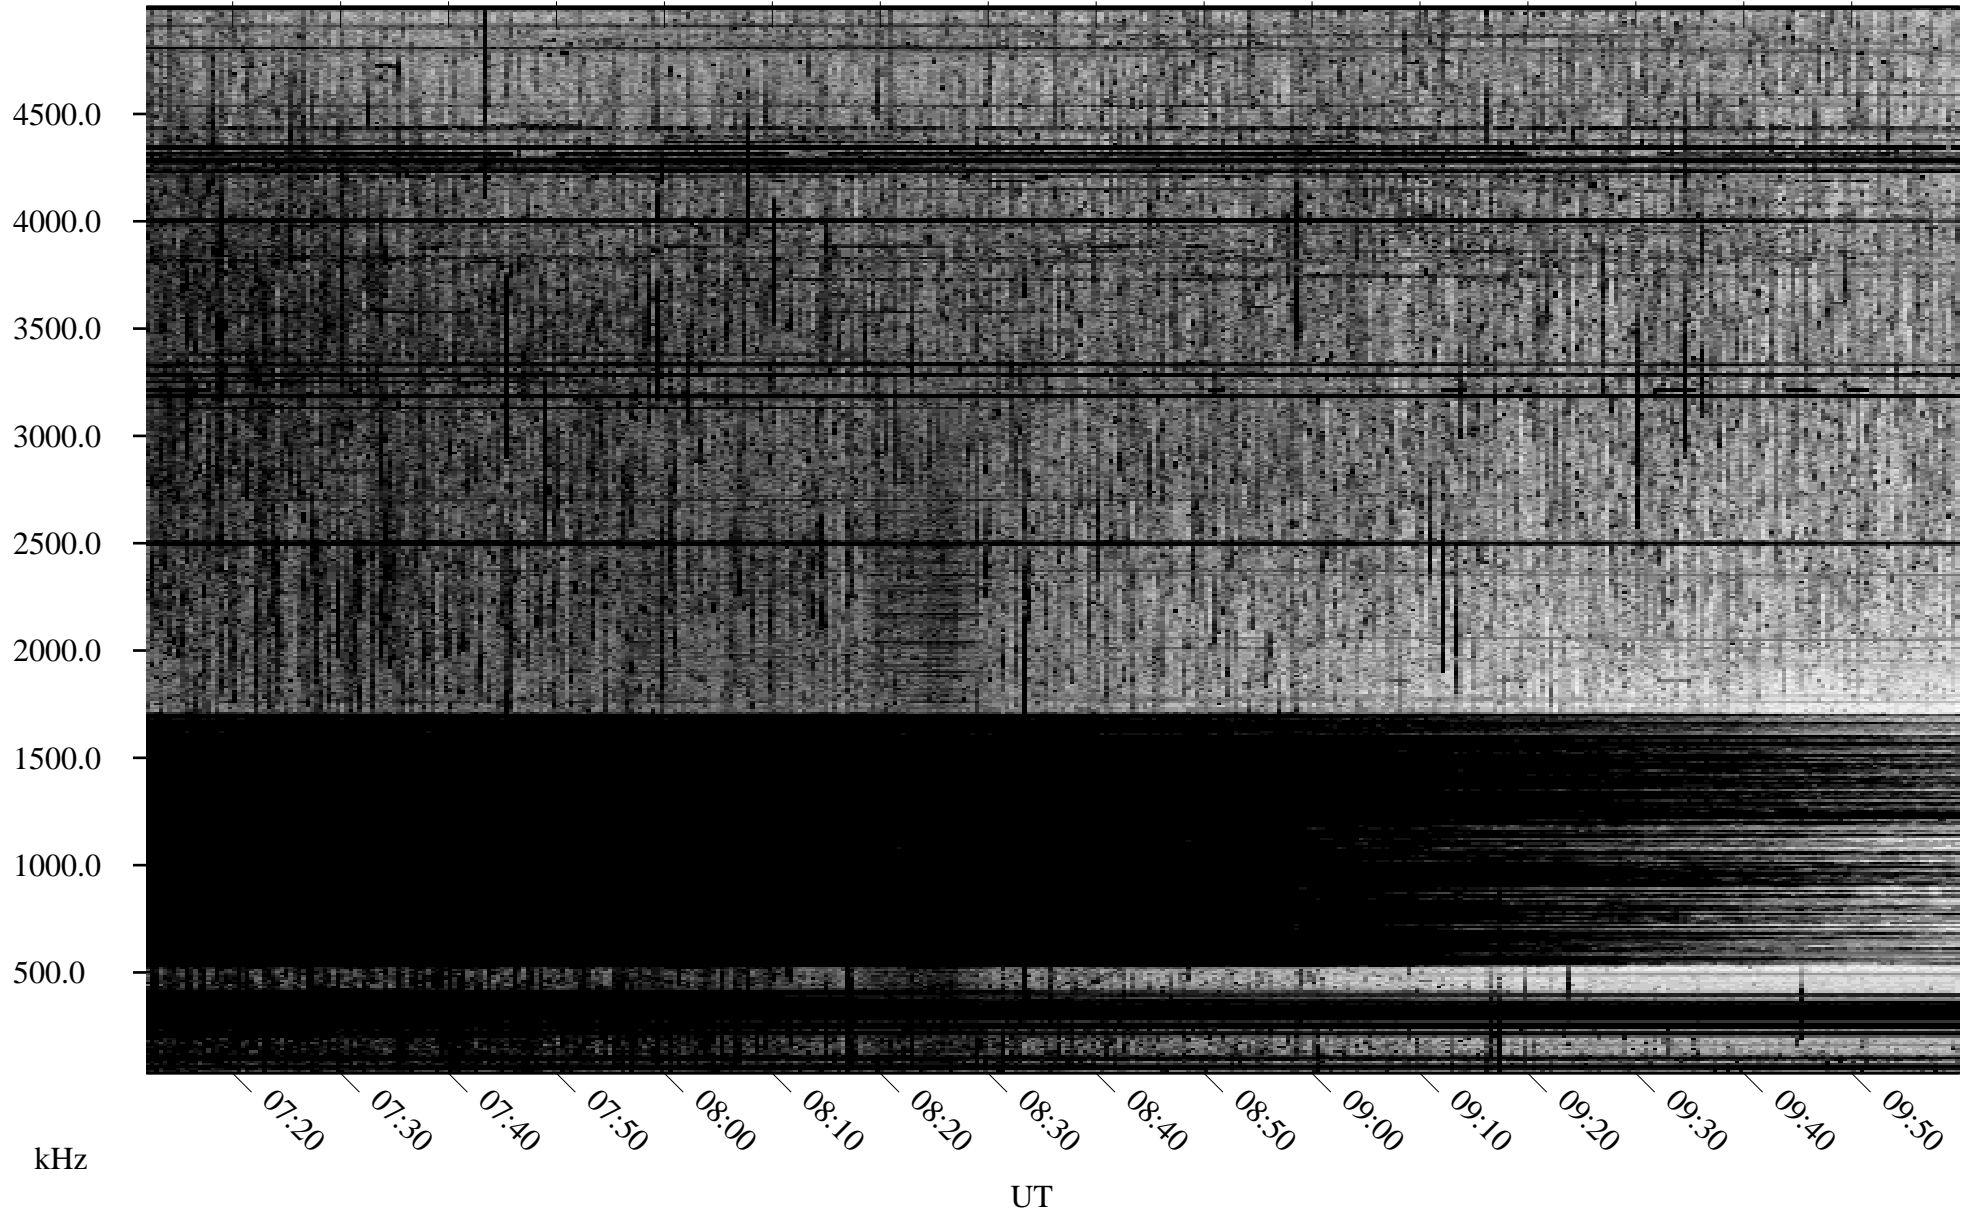

06/19/2009 Churchill, Manitoba

Linear Scale Black = 161 White = 15

ch09170l.r00SUm max_12

Page 1

06/19/2009 Churchill, Manitoba

Linear Scale Black = 161 White = 15

ch09170l.r00SUm max_12

Page 2

06/20/2009 Churchill, Manitoba

Linear Scale Black = 161 White = 15

ch09170l.r00SUm max_12

Page 3

06/20/2009 Churchill, Manitoba

Linear Scale Black = 161 White = 15

ch09170l.r00SUm max_12

Page 4

06/20/2009 Churchill, Manitoba

Linear Scale Black = 161 White = 15

ch09170l.r00SUm max_12

Page 5

06/20/2009 Churchill, Manitoba

Linear Scale Black = 161 White = 15

ch09170l.r00SUm max_12

Page 6

06/20/2009 Churchill, Manitoba

Linear Scale Black = 161 White = 15

ch09170l.r00SUm max_12

Page 7

06/20/2009 Churchill, Manitoba

Linear Scale Black = 161 White = 15

ch09170l.r00SUm max_12