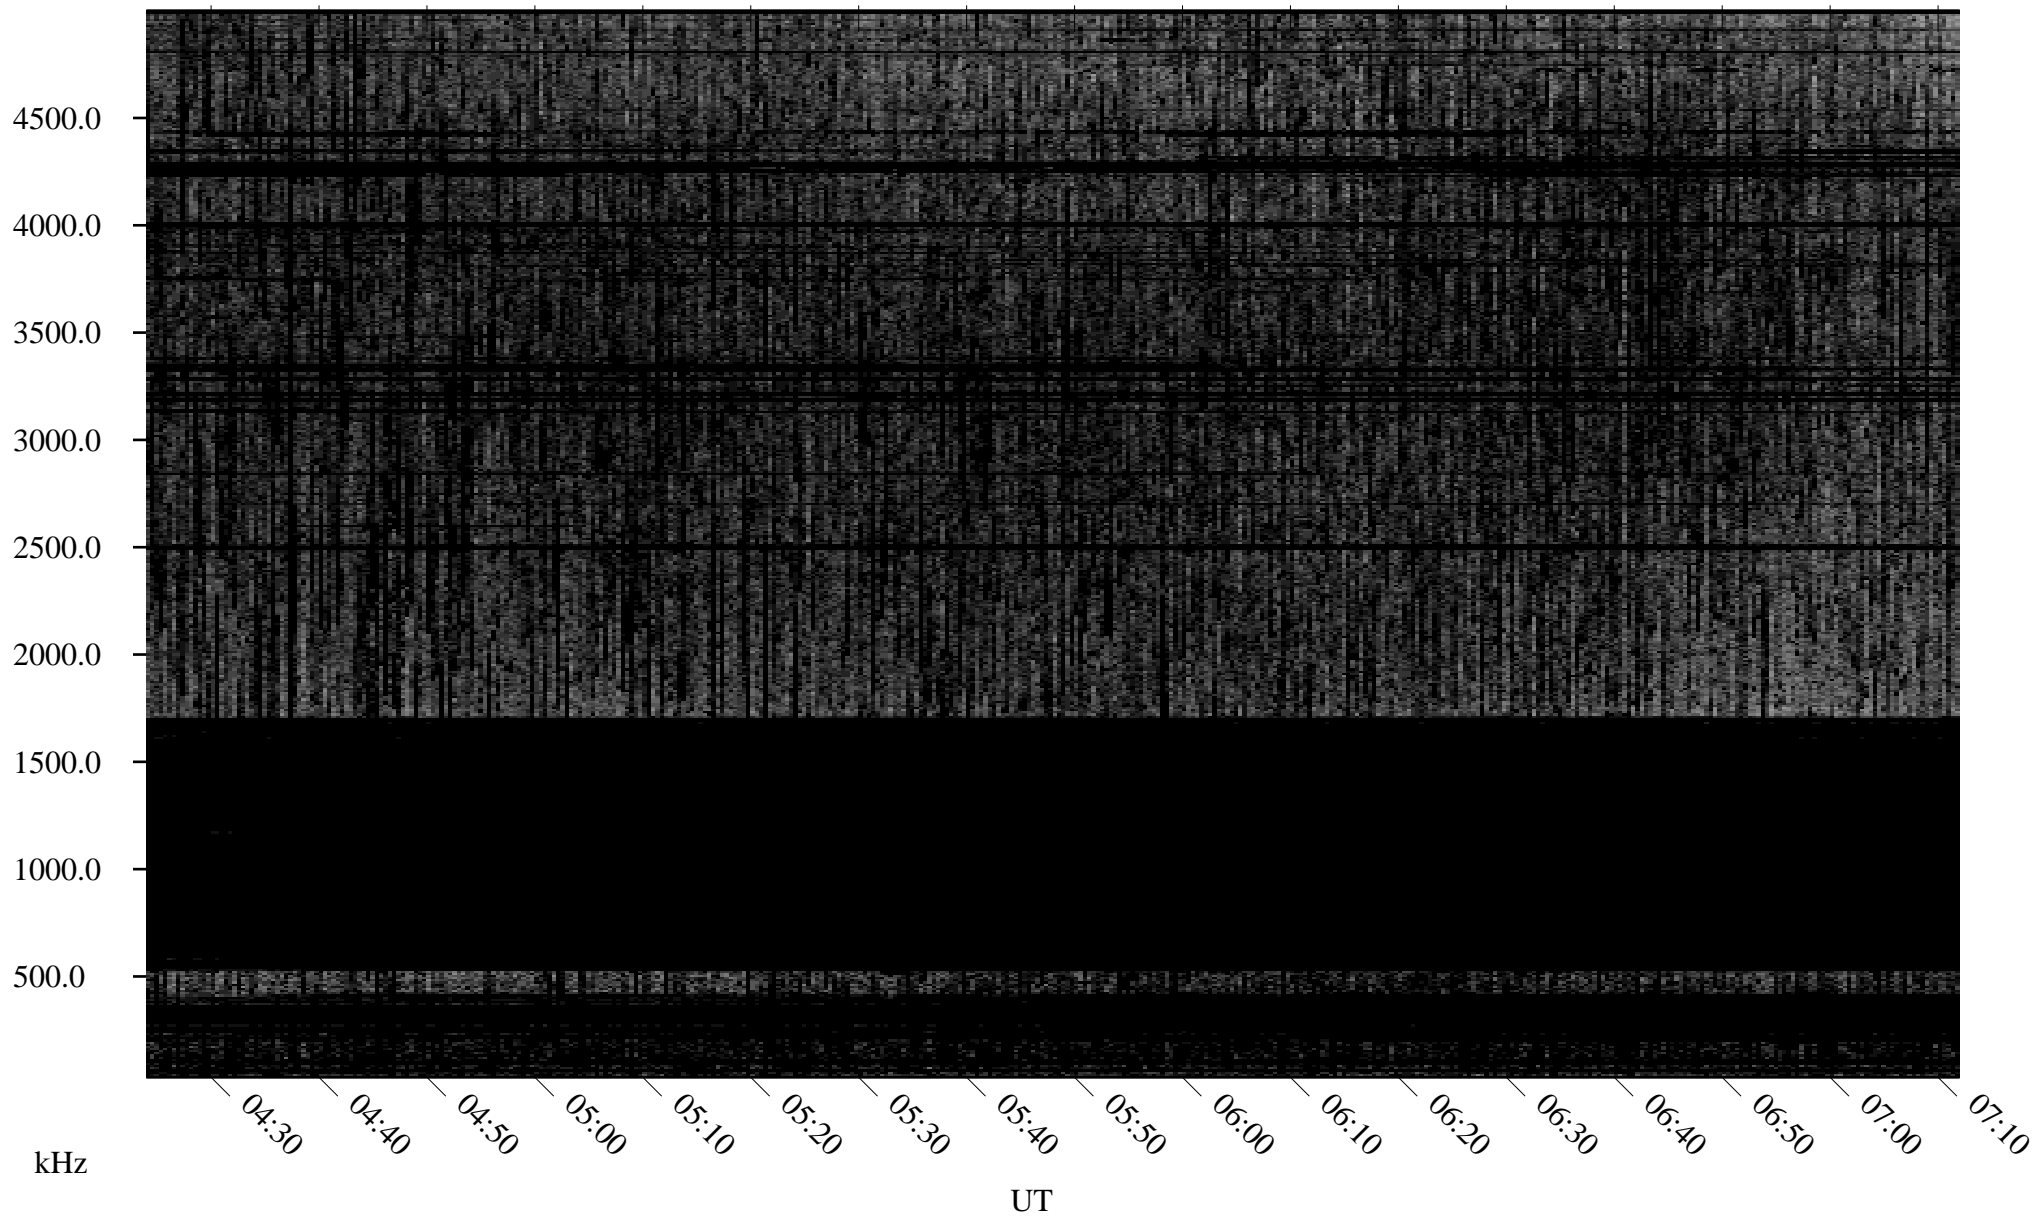

06/19/2009 Churchill, Manitoba

Linear Scale Black = 161 White = 15

ch09170l.r00SUm max_12

Page 1

06/19/2009 Churchill, Manitoba

Linear Scale Black = 161 White = 15

ch09170l.r00SUm max_12

Page 2

06/20/2009 Churchill, Manitoba

Linear Scale Black = 161 White = 15

ch09170l.r00SUm max_12

Page 3

06/20/2009 Churchill, Manitoba

Linear Scale Black = 161 White = 15

ch09170l.r00SUm max_12

Page 4

06/20/2009 Churchill, Manitoba

Linear Scale Black = 161 White = 15

ch09170l.r00SUm max_12

Page 5

06/20/2009 Churchill, Manitoba

Linear Scale Black = 161 White = 15

ch09170l.r00SUm max_12

Page 6

06/20/2009 Churchill, Manitoba

Linear Scale Black = 161 White = 15

ch09170l.r00SUm max_12

Page 7

06/20/2009 Churchill, Manitoba

Linear Scale Black = 161 White = 15

ch09170l.r00SUm max_12