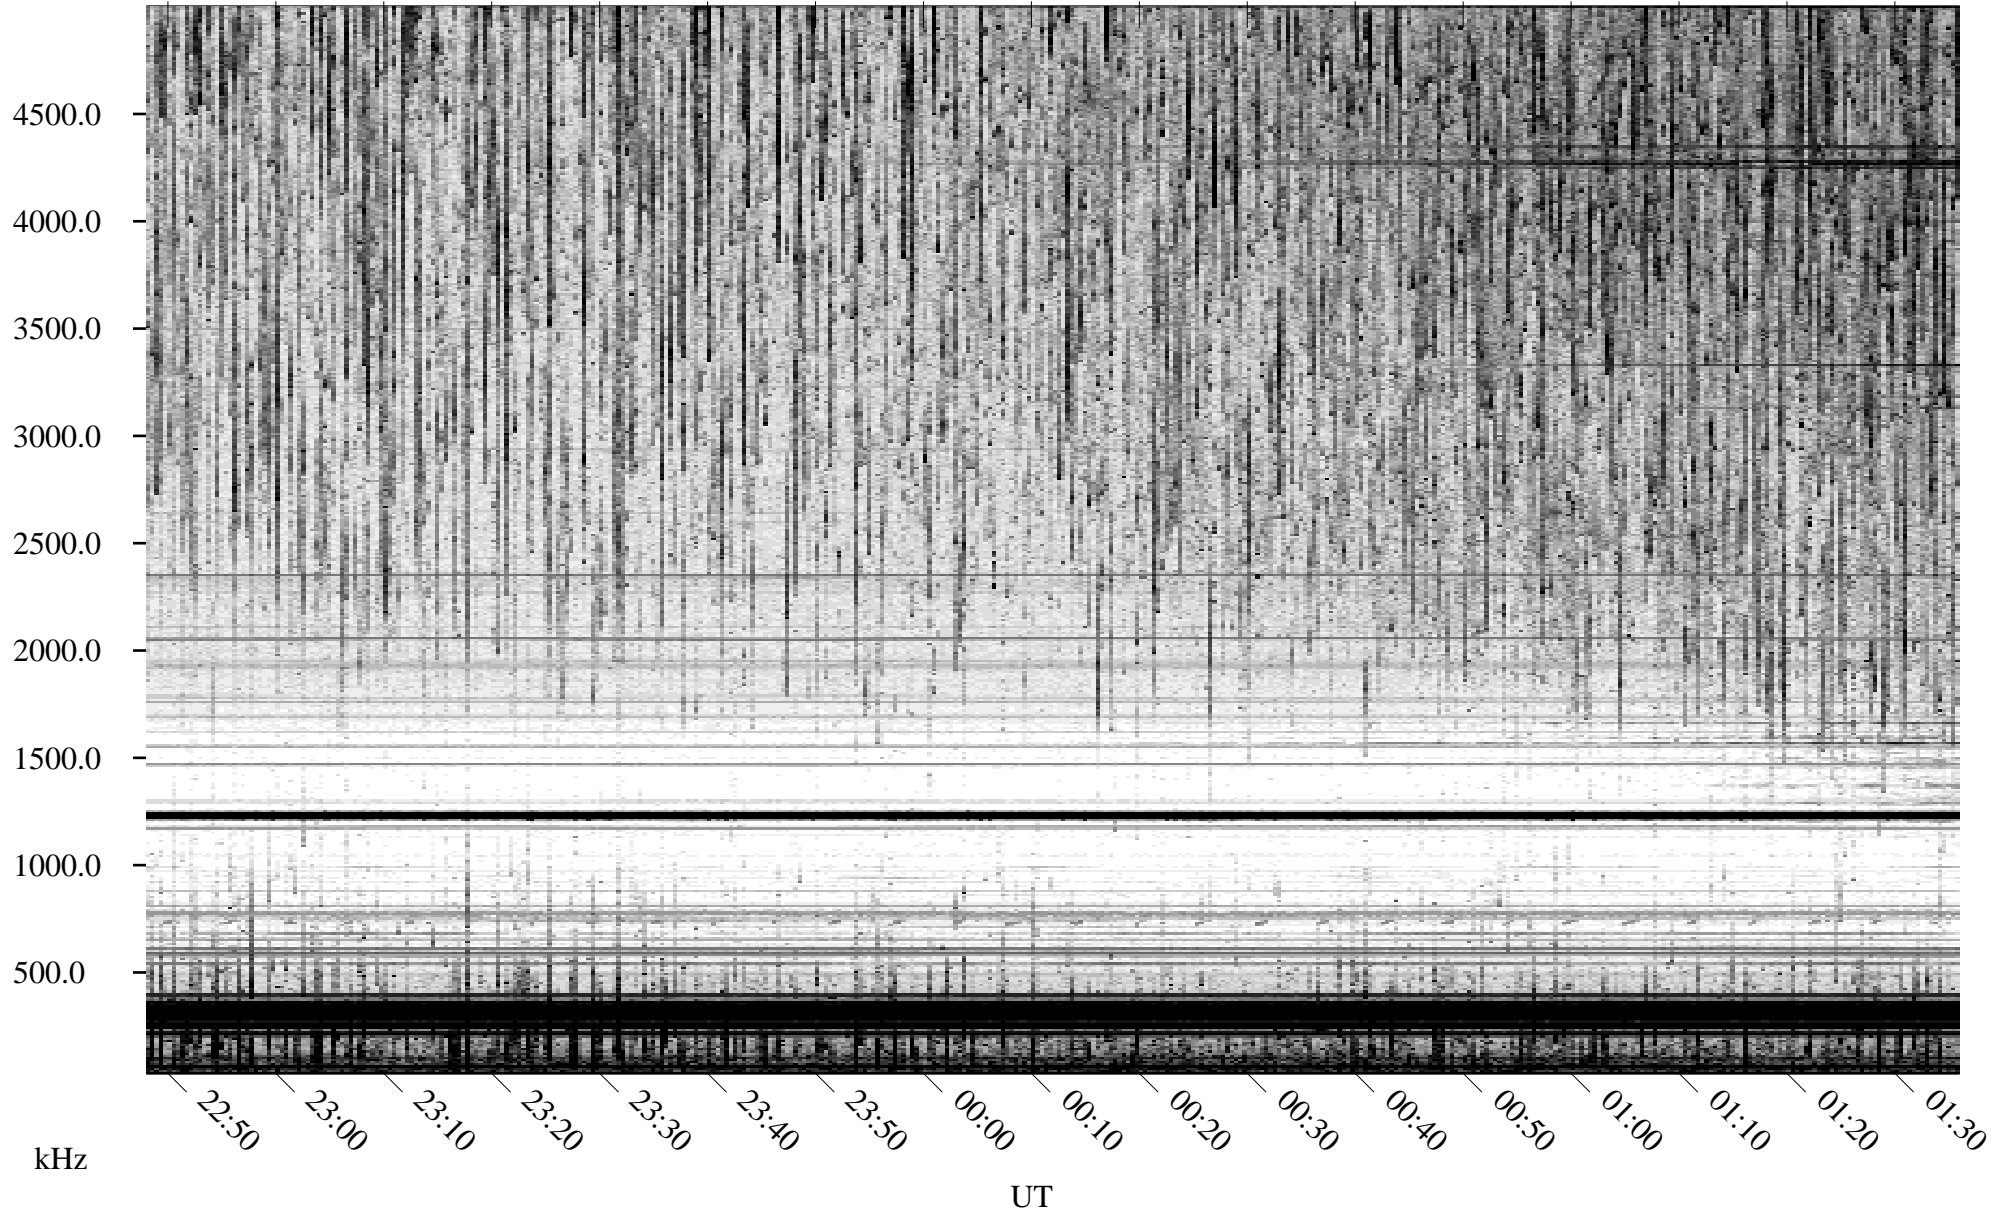

06/19/2009 Churchill, Manitoba

Linear Scale Black = 161 White = 15

ch09170l.r00SUm max_12

Page 1

06/19/2009 Churchill, Manitoba

Linear Scale Black = 161 White = 15

ch09170l.r00SUm max_12

Page 2

06/20/2009 Churchill, Manitoba

Linear Scale Black = 161 White = 15

ch09170l.r00SUm max_12

Page 3

06/20/2009 Churchill, Manitoba

Linear Scale Black = 161 White = 15

ch09170l.r00SUm max_12

Page 4

06/20/2009 Churchill, Manitoba

Linear Scale Black = 161 White = 15

ch09170l.r00SUm max_12

Page 5

06/20/2009 Churchill, Manitoba

Linear Scale Black = 161 White = 15

ch09170l.r00SUm max_12

Page 6

06/20/2009 Churchill, Manitoba

Linear Scale Black = 161 White = 15

ch09170l.r00SUm max_12

Page 7

06/20/2009 Churchill, Manitoba

Linear Scale Black = 161 White = 15

ch09170l.r00SUm max_12