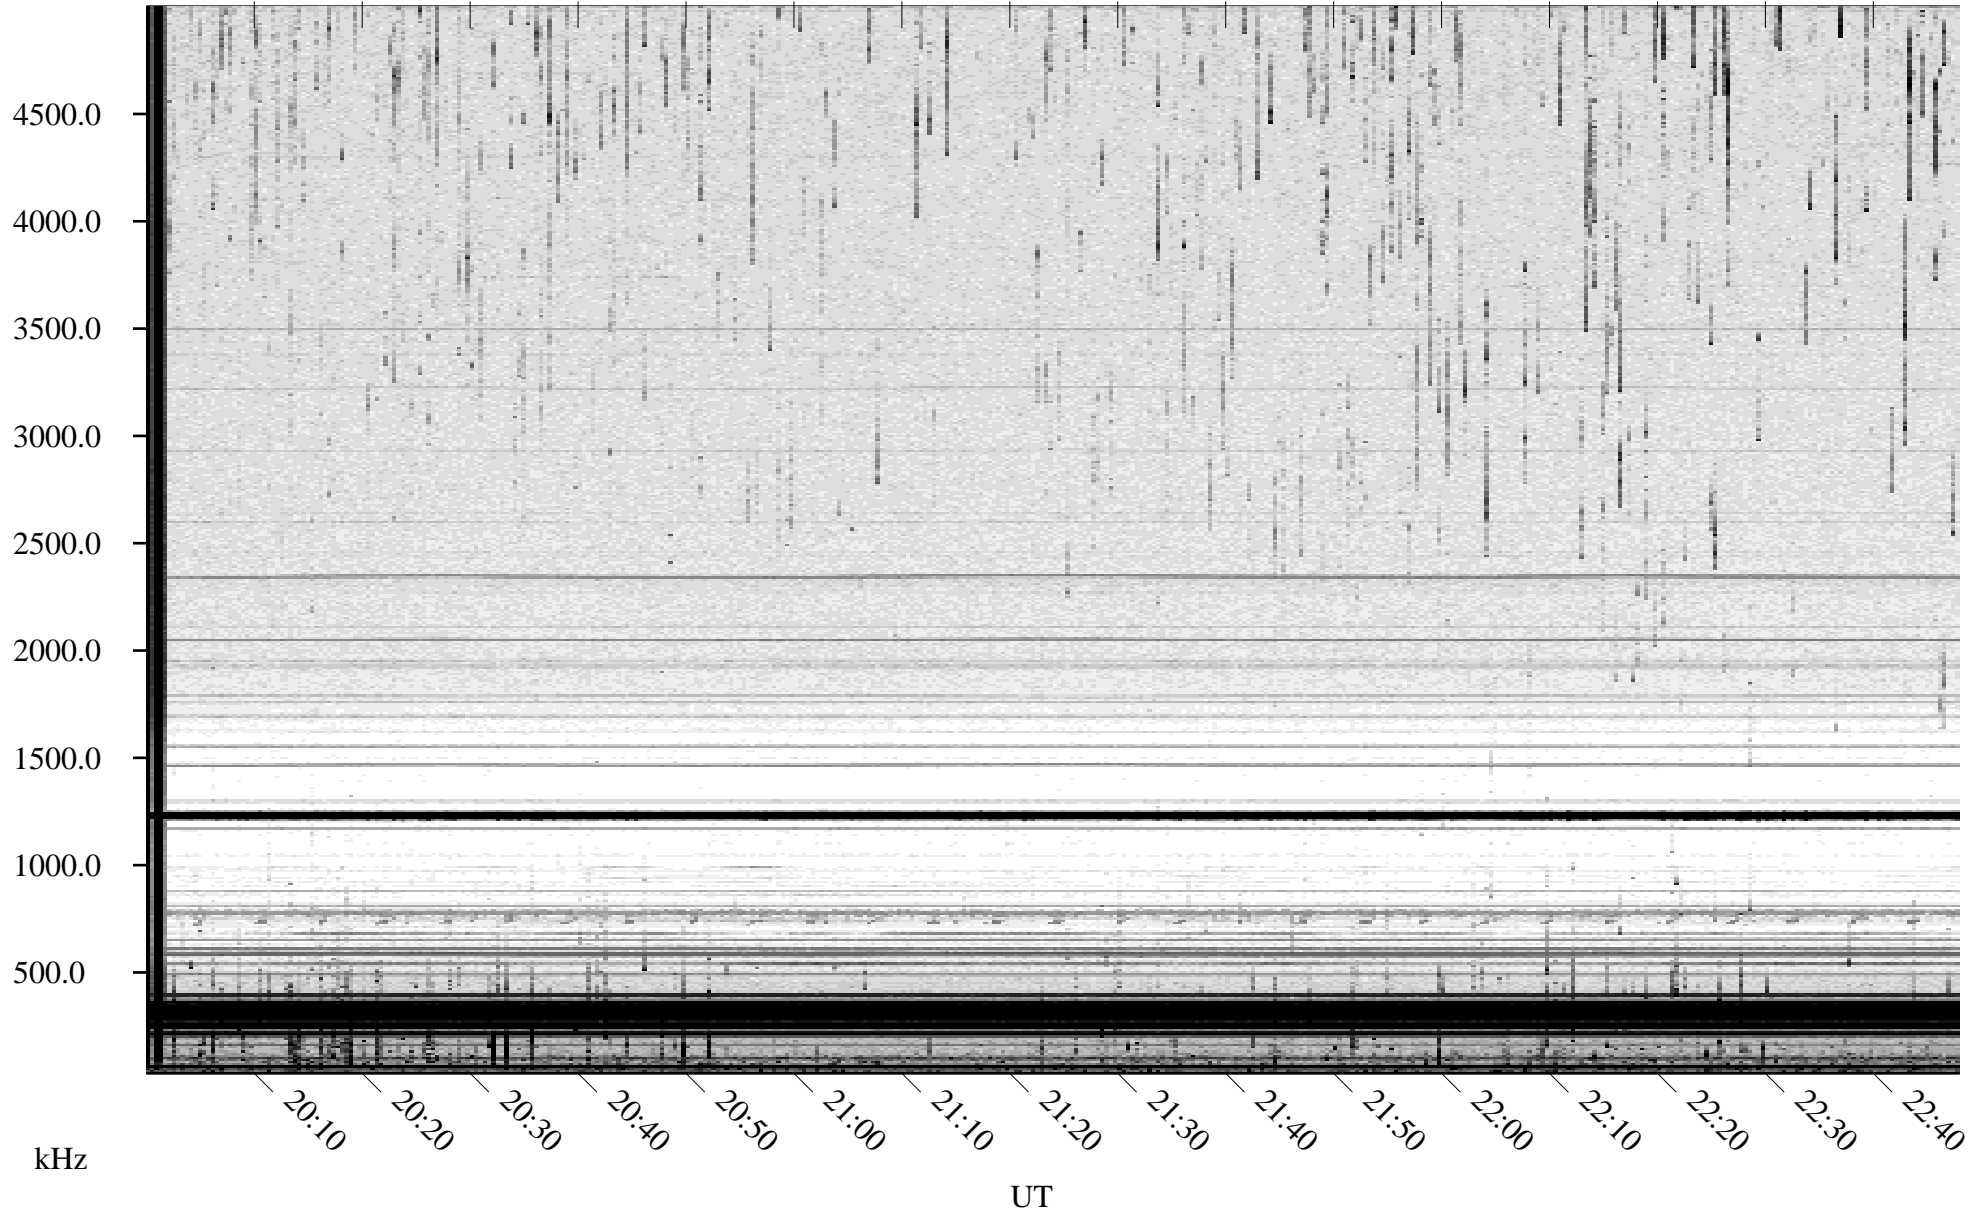

06/20/2009 Churchill, Manitoba

Linear Scale Black = 161 White = 15

ch091711.r00SUm max_12

Page 1

06/20/2009 Churchill, Manitoba

Linear Scale Black = 161 White = 15

ch091711.r00SUm max_12

Page 2

06/21/2009 Churchill, Manitoba

Linear Scale Black = 161 White = 15

ch091711.r00SUm max_12

Page 3

06/21/2009 Churchill, Manitoba

Linear Scale Black = 161 White = 15

ch091711.r00SUm max_12

Page 4

06/21/2009 Churchill, Manitoba

Linear Scale Black = 161 White = 15

ch091711.r00SUm max_12

Page 5

06/21/2009 Churchill, Manitoba

Linear Scale Black = 161 White = 15

ch091711.r00SUm max_12

Page 6

06/21/2009 Churchill, Manitoba

Linear Scale Black = 161 White = 15

ch091711.r00SUm max_12

Page 7

06/21/2009 Churchill, Manitoba

Linear Scale Black = 161 White = 15

ch091711.r00SUm max_12

Page 8