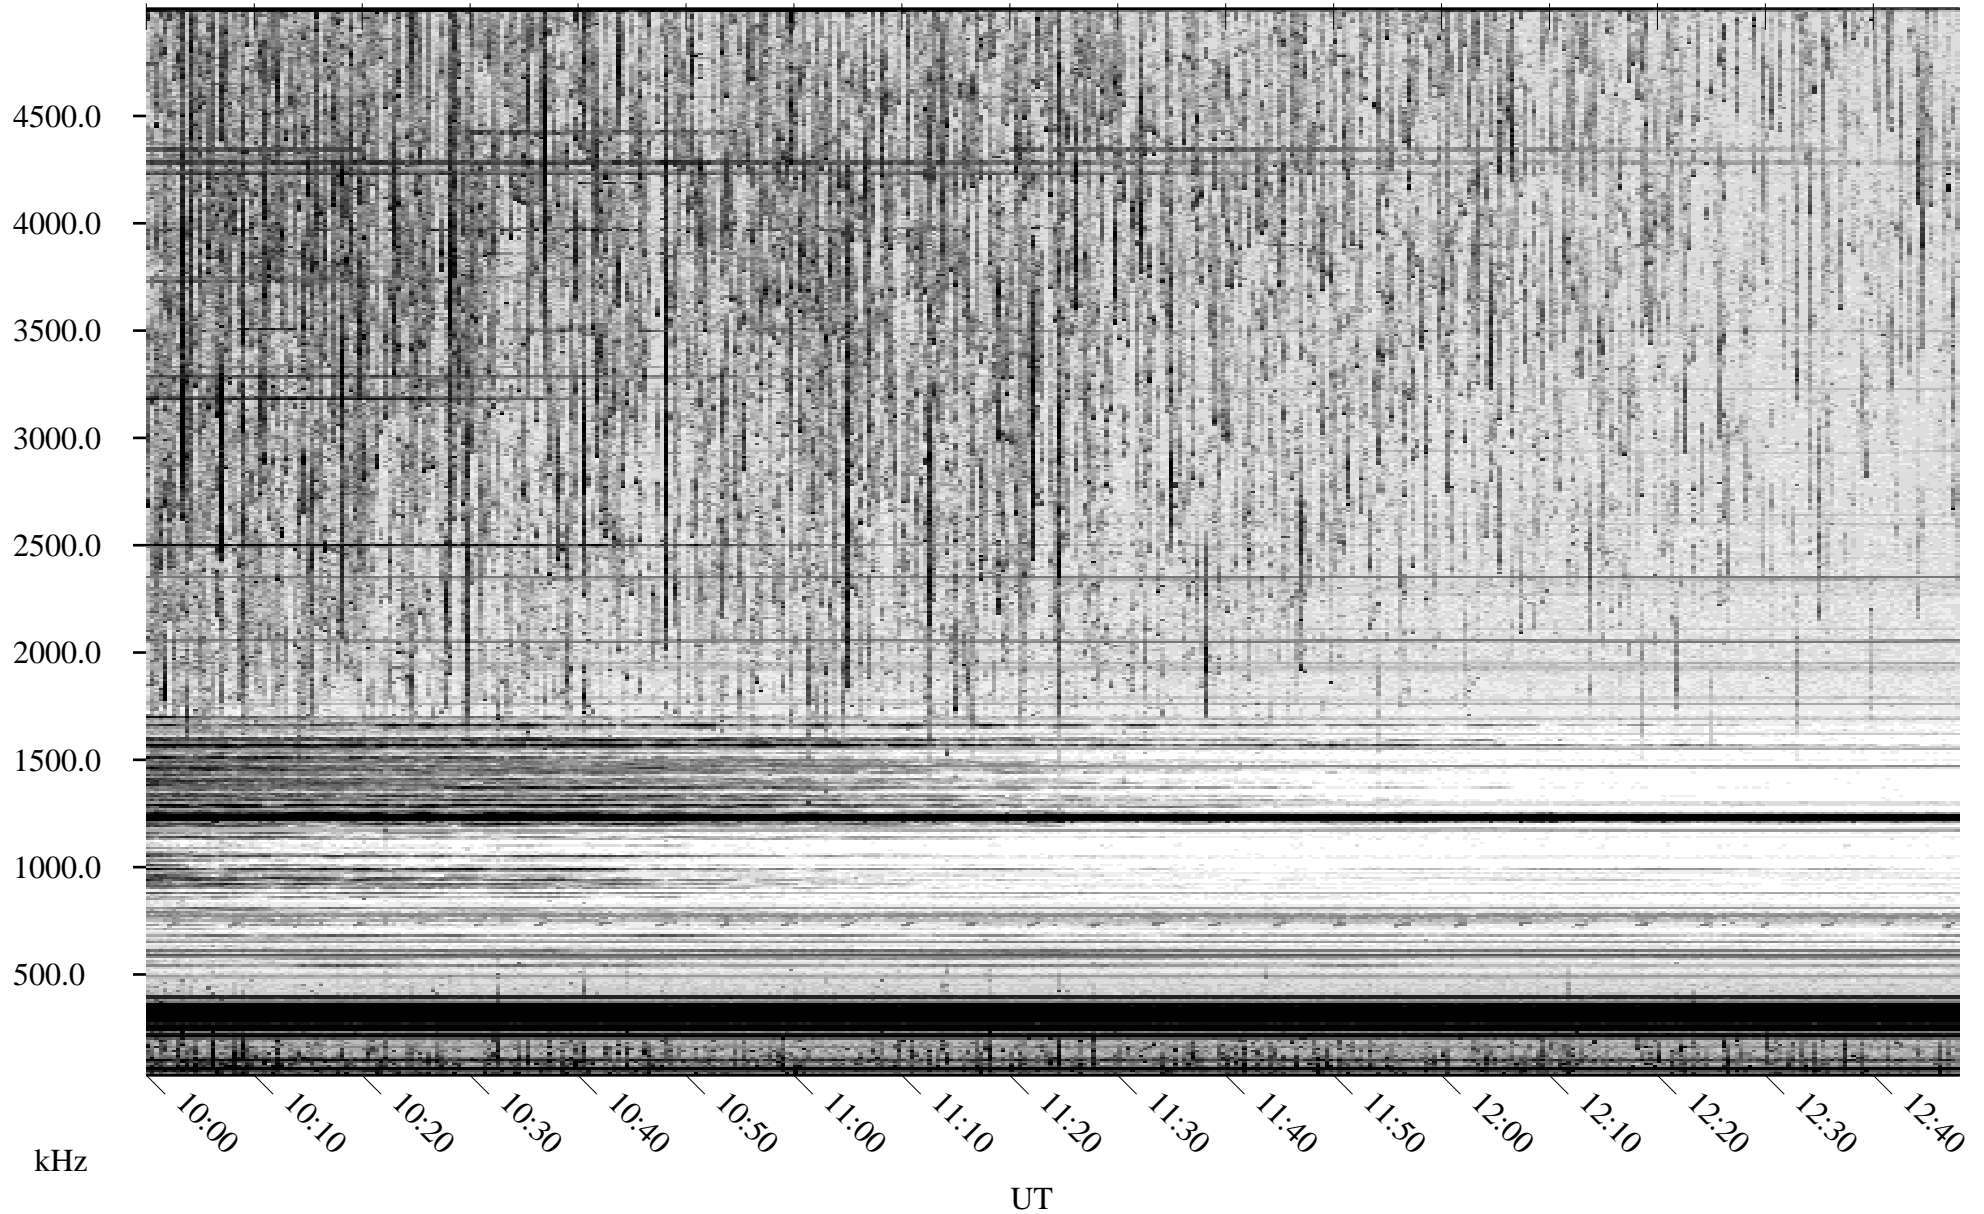

06/20/2009 Churchill, Manitoba

Linear Scale Black = 161 White = 15

ch091711.r00SUm max_12

Page 1

06/20/2009 Churchill, Manitoba

Linear Scale Black = 161 White = 15

ch091711.r00SUm max_12

Page 2

06/21/2009 Churchill, Manitoba

Linear Scale Black = 161 White = 15

ch091711.r00SUm max_12

Page 3

06/21/2009 Churchill, Manitoba

Linear Scale Black = 161 White = 15

ch091711.r00SUm max_12

Page 4

06/21/2009 Churchill, Manitoba

Linear Scale Black = 161 White = 15

ch091711.r00SUm max_12

Page 5

06/21/2009 Churchill, Manitoba

Linear Scale Black = 161 White = 15

ch091711.r00SUm max_12

Page 6

06/21/2009 Churchill, Manitoba

Linear Scale Black = 161 White = 15

ch091711.r00SUm max_12

Page 7

06/21/2009 Churchill, Manitoba

Linear Scale Black = 161 White = 15

ch091711.r00SUm max_12

Page 8