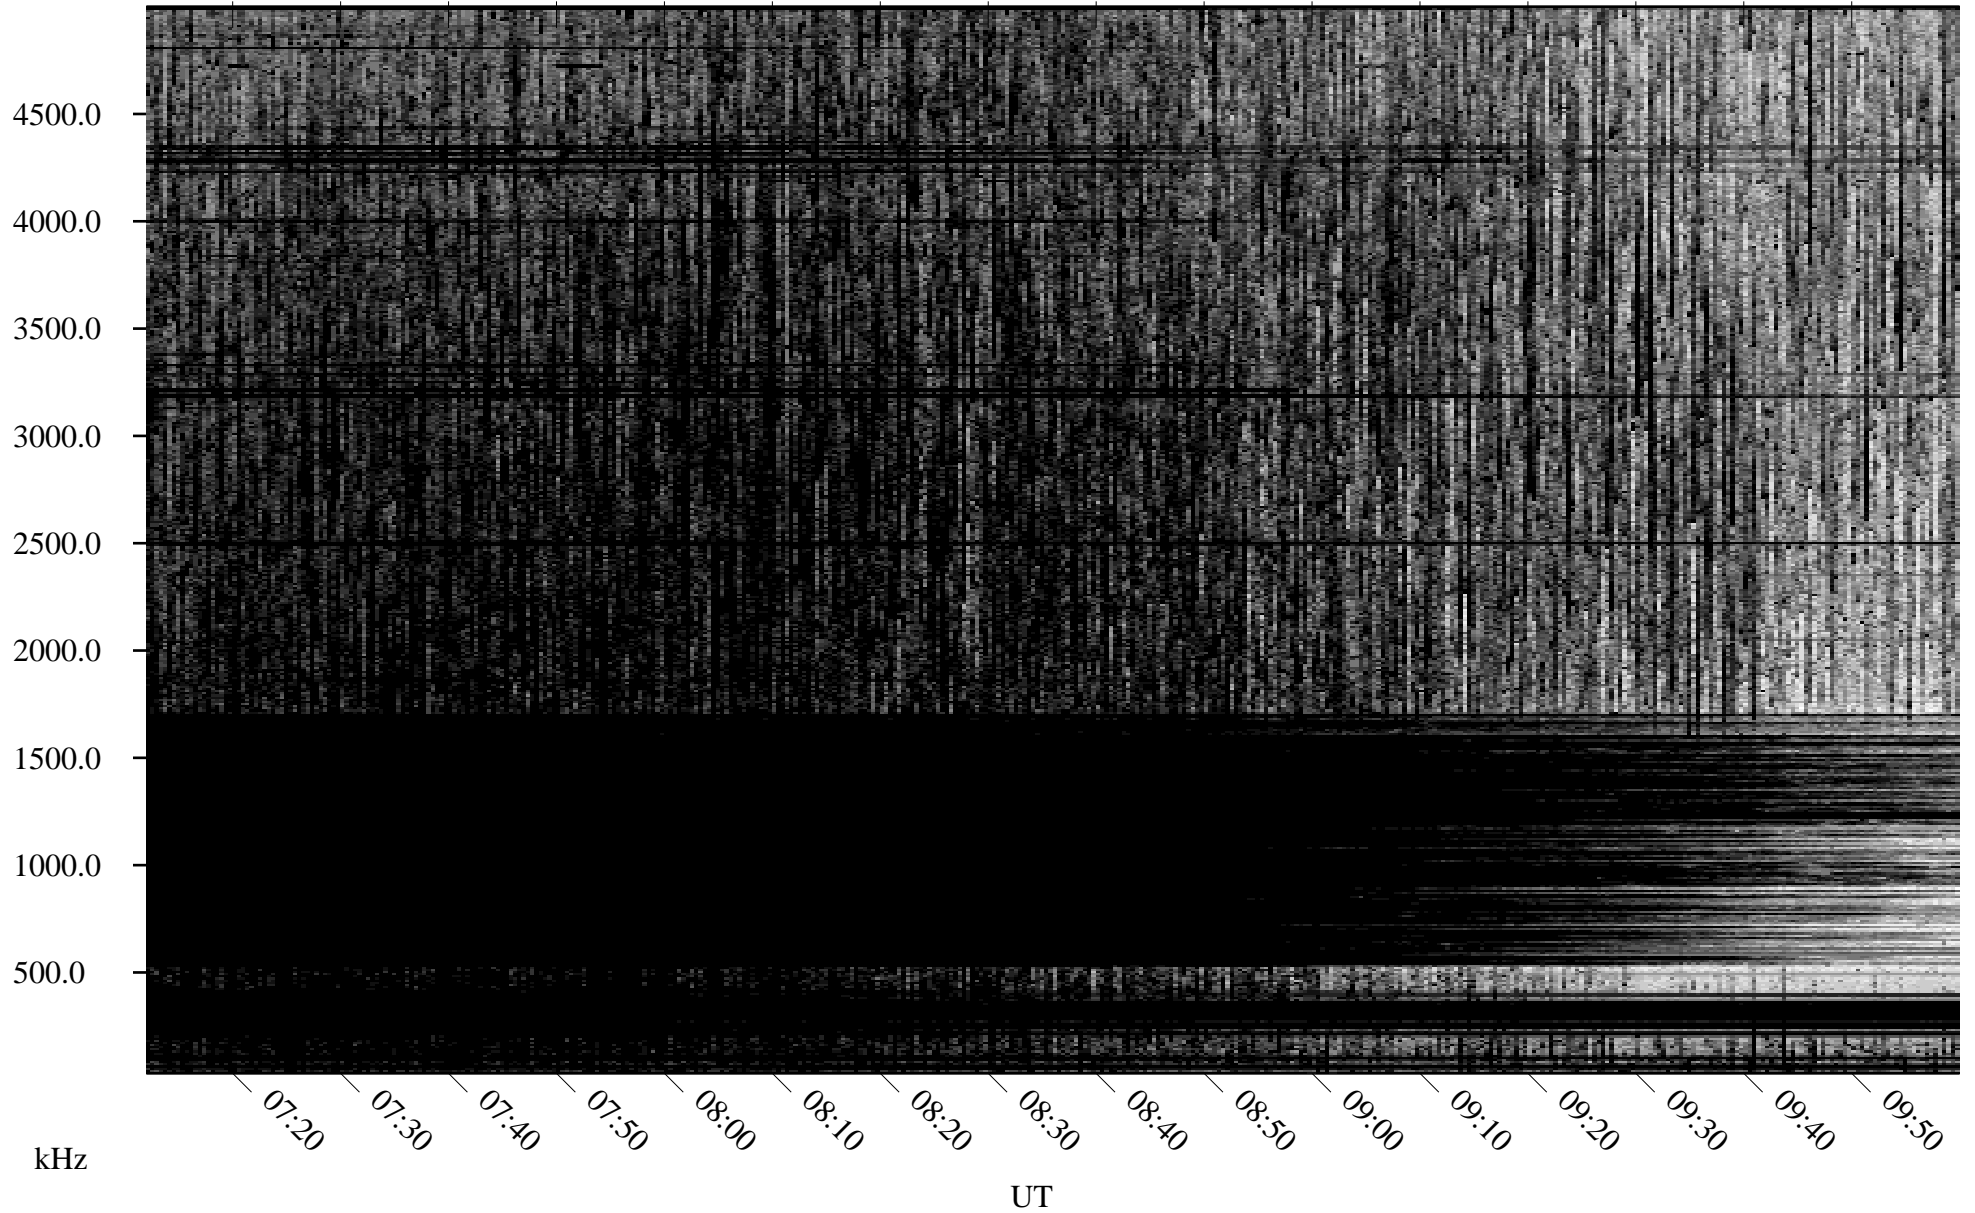

06/20/2009 Churchill, Manitoba

Linear Scale Black = 161 White = 15

ch091711.r00SUm max_12

Page 1

06/20/2009 Churchill, Manitoba

Linear Scale Black = 161 White = 15

ch091711.r00SUm max_12

Page 2

06/21/2009 Churchill, Manitoba

Linear Scale Black = 161 White = 15

ch091711.r00SUm max_12

Page 3

06/21/2009 Churchill, Manitoba

Linear Scale Black = 161 White = 15

ch091711.r00SUm max_12

Page 4

06/21/2009 Churchill, Manitoba

Linear Scale Black = 161 White = 15

ch091711.r00SUm max_12

Page 5

06/21/2009 Churchill, Manitoba

Linear Scale Black = 161 White = 15

ch091711.r00SUm max_12

Page 6

06/21/2009 Churchill, Manitoba

Linear Scale Black = 161 White = 15

ch091711.r00SUm max_12

Page 7

06/21/2009 Churchill, Manitoba

Linear Scale Black = 161 White = 15

ch091711.r00SUm max_12

Page 8