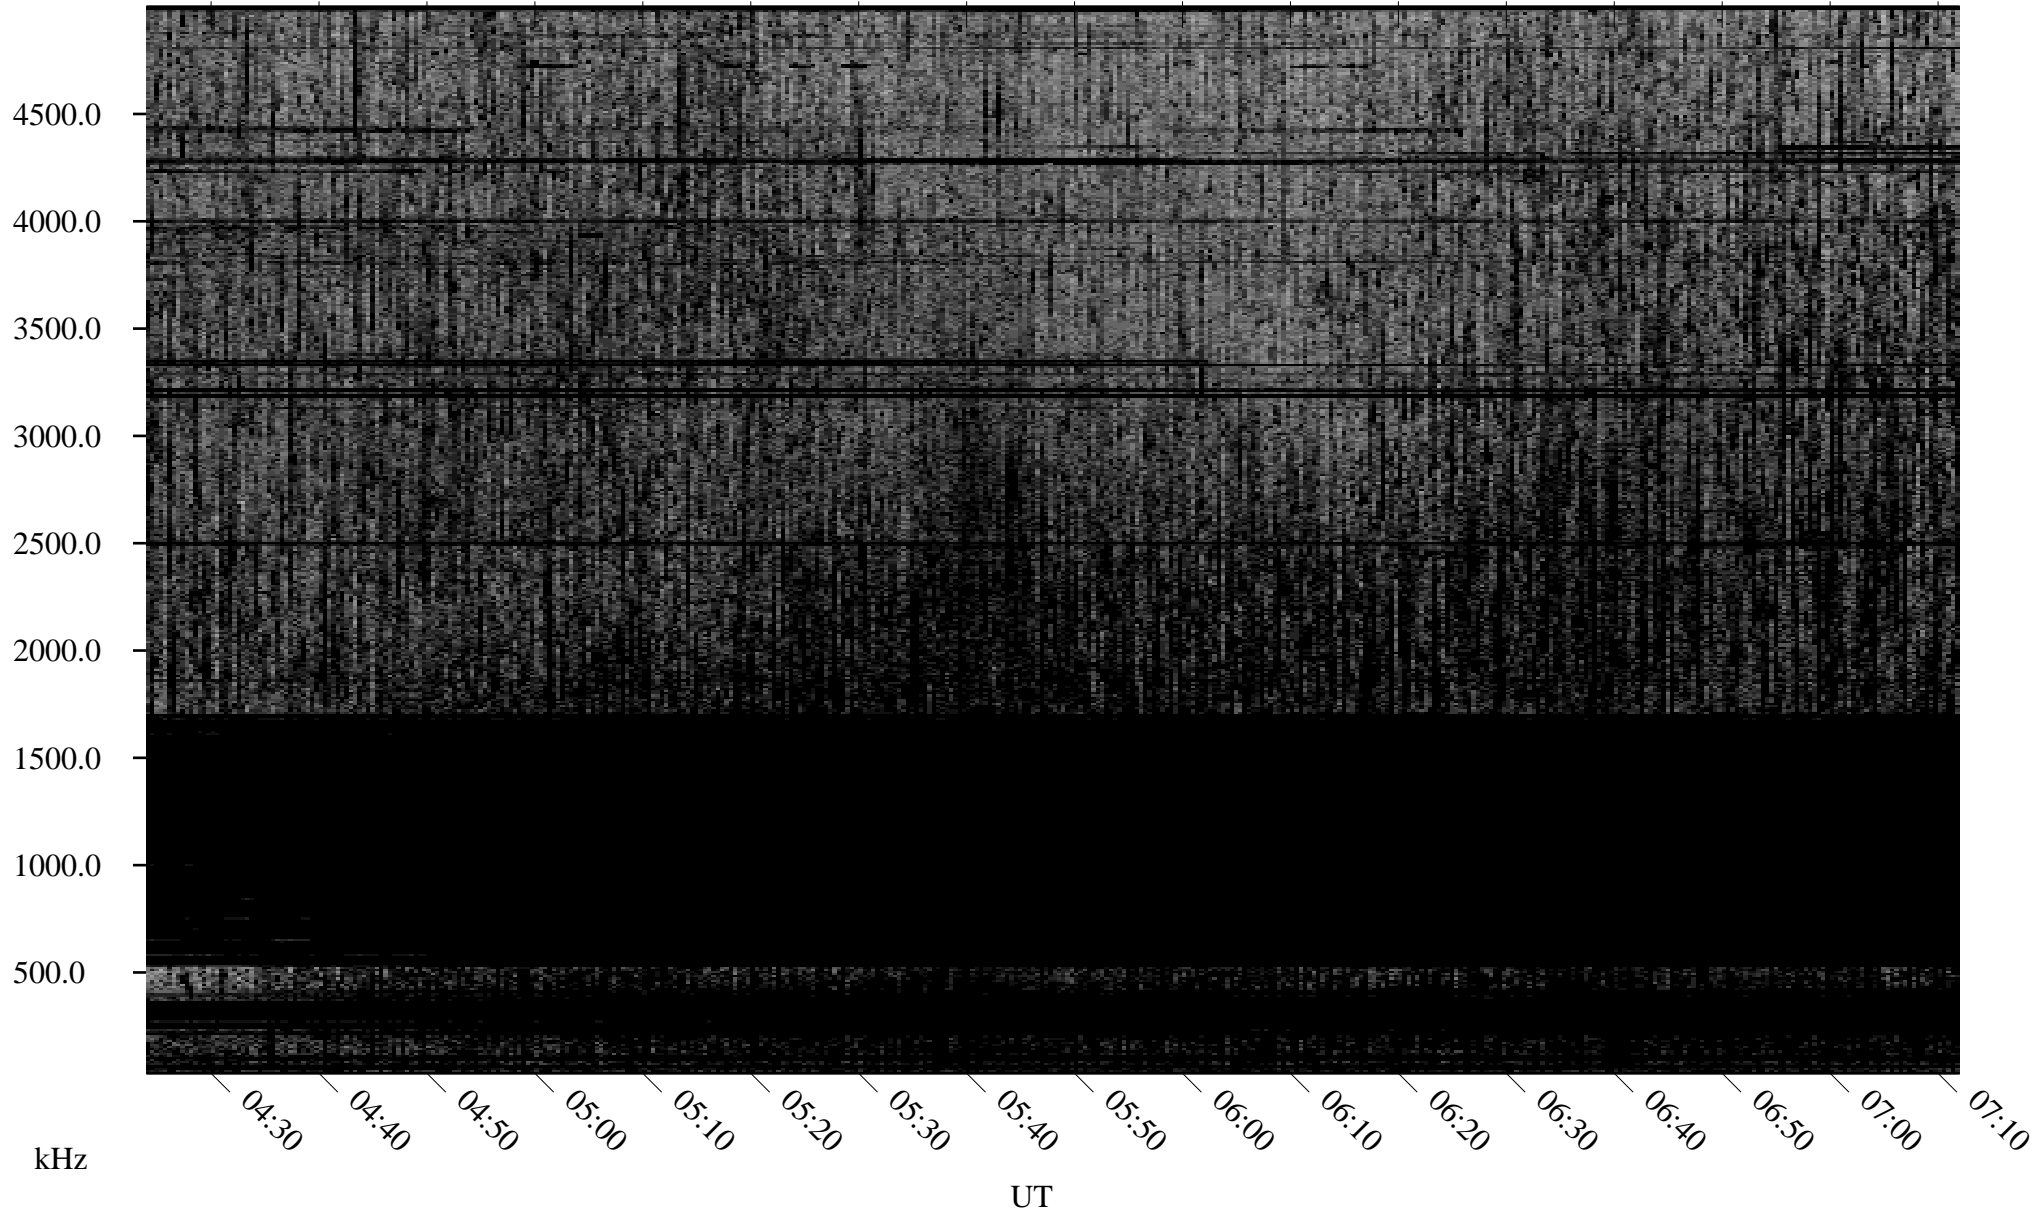

06/20/2009 Churchill, Manitoba

Linear Scale Black = 161 White = 15

ch091711.r00SUm max_12

Page 1

06/20/2009 Churchill, Manitoba

Linear Scale Black = 161 White = 15

ch091711.r00SUm max_12

Page 2

06/21/2009 Churchill, Manitoba

Linear Scale Black = 161 White = 15

ch091711.r00SUm max_12

Page 3

06/21/2009 Churchill, Manitoba

Linear Scale Black = 161 White = 15

ch091711.r00SUm max_12

Page 4

06/21/2009 Churchill, Manitoba

Linear Scale Black = 161 White = 15

ch091711.r00SUm max_12

Page 5

06/21/2009 Churchill, Manitoba

Linear Scale Black = 161 White = 15

ch091711.r00SUm max_12

Page 6

06/21/2009 Churchill, Manitoba

Linear Scale Black = 161 White = 15

ch091711.r00SUm max_12

Page 7

06/21/2009 Churchill, Manitoba

Linear Scale Black = 161 White = 15

ch091711.r00SUm max_12

Page 8