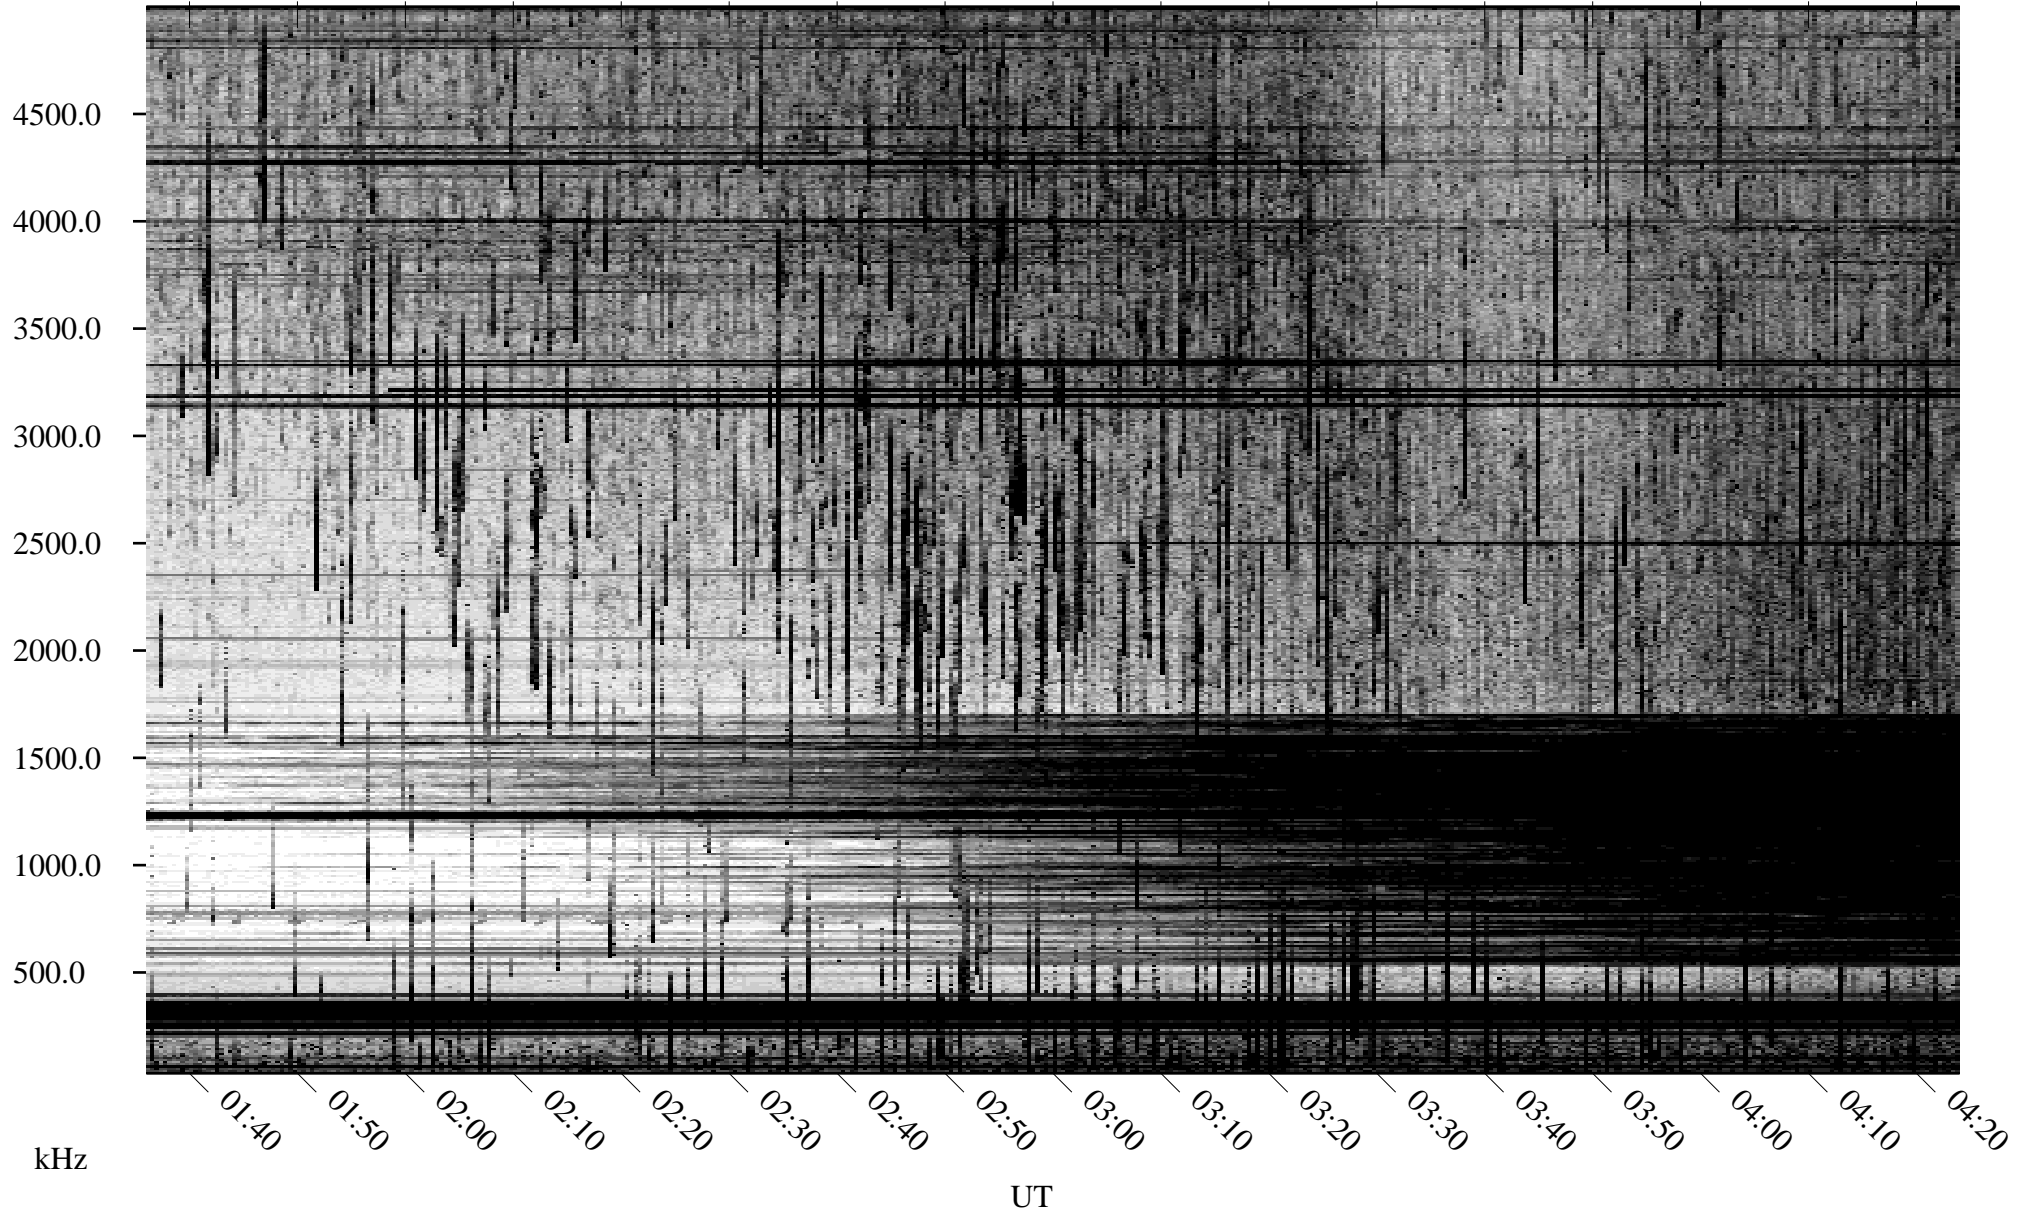

06/20/2009 Churchill, Manitoba

Linear Scale Black = 161 White = 15

ch091711.r00SUm max_12

Page 1

06/20/2009 Churchill, Manitoba

Linear Scale Black = 161 White = 15

ch091711.r00SUm max_12

Page 2

06/21/2009 Churchill, Manitoba

Linear Scale Black = 161 White = 15

ch091711.r00SUm max_12

Page 3

06/21/2009 Churchill, Manitoba

Linear Scale Black = 161 White = 15

ch091711.r00SUm max_12

Page 4

06/21/2009 Churchill, Manitoba

Linear Scale Black = 161 White = 15

ch091711.r00SUm max_12

Page 5

06/21/2009 Churchill, Manitoba

Linear Scale Black = 161 White = 15

ch091711.r00SUm max_12

Page 6

06/21/2009 Churchill, Manitoba

Linear Scale Black = 161 White = 15

ch091711.r00SUm max_12

Page 7

06/21/2009 Churchill, Manitoba

Linear Scale Black = 161 White = 15

ch091711.r00SUm max_12

Page 8