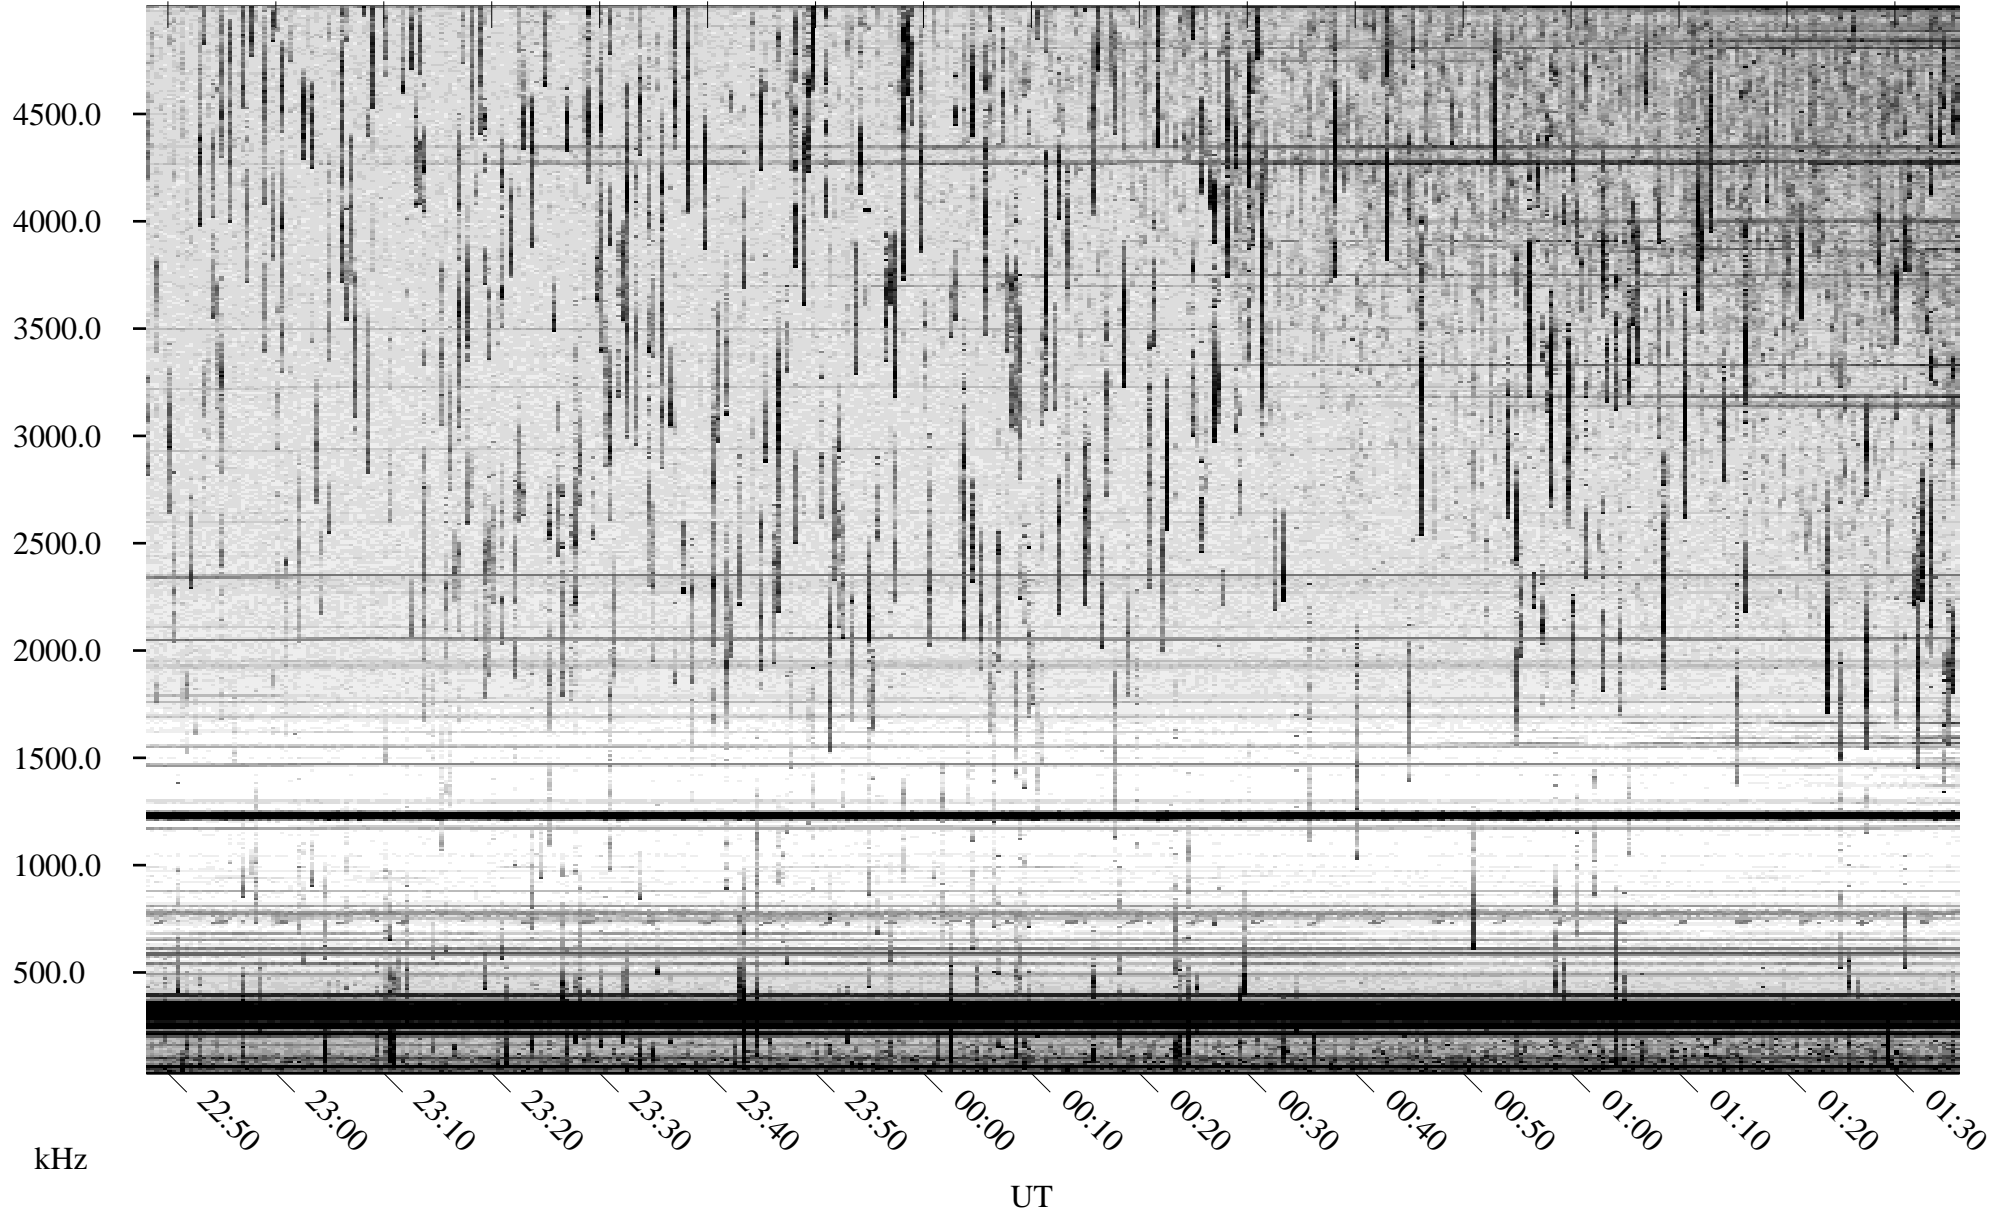

06/20/2009 Churchill, Manitoba

Linear Scale Black = 161 White = 15

ch091711.r00SUm max_12

Page 1

06/20/2009 Churchill, Manitoba

Linear Scale Black = 161 White = 15

ch091711.r00SUm max_12

Page 2

06/21/2009 Churchill, Manitoba

Linear Scale Black = 161 White = 15

ch091711.r00SUm max_12

Page 3

06/21/2009 Churchill, Manitoba

Linear Scale Black = 161 White = 15

ch091711.r00SUm max_12

Page 4

06/21/2009 Churchill, Manitoba

Linear Scale Black = 161 White = 15

ch091711.r00SUm max_12

Page 5

06/21/2009 Churchill, Manitoba

Linear Scale Black = 161 White = 15

ch091711.r00SUm max_12

Page 6

06/21/2009 Churchill, Manitoba

Linear Scale Black = 161 White = 15

ch091711.r00SUm max_12

Page 7

06/21/2009 Churchill, Manitoba

Linear Scale Black = 161 White = 15

ch091711.r00SUm max_12

Page 8