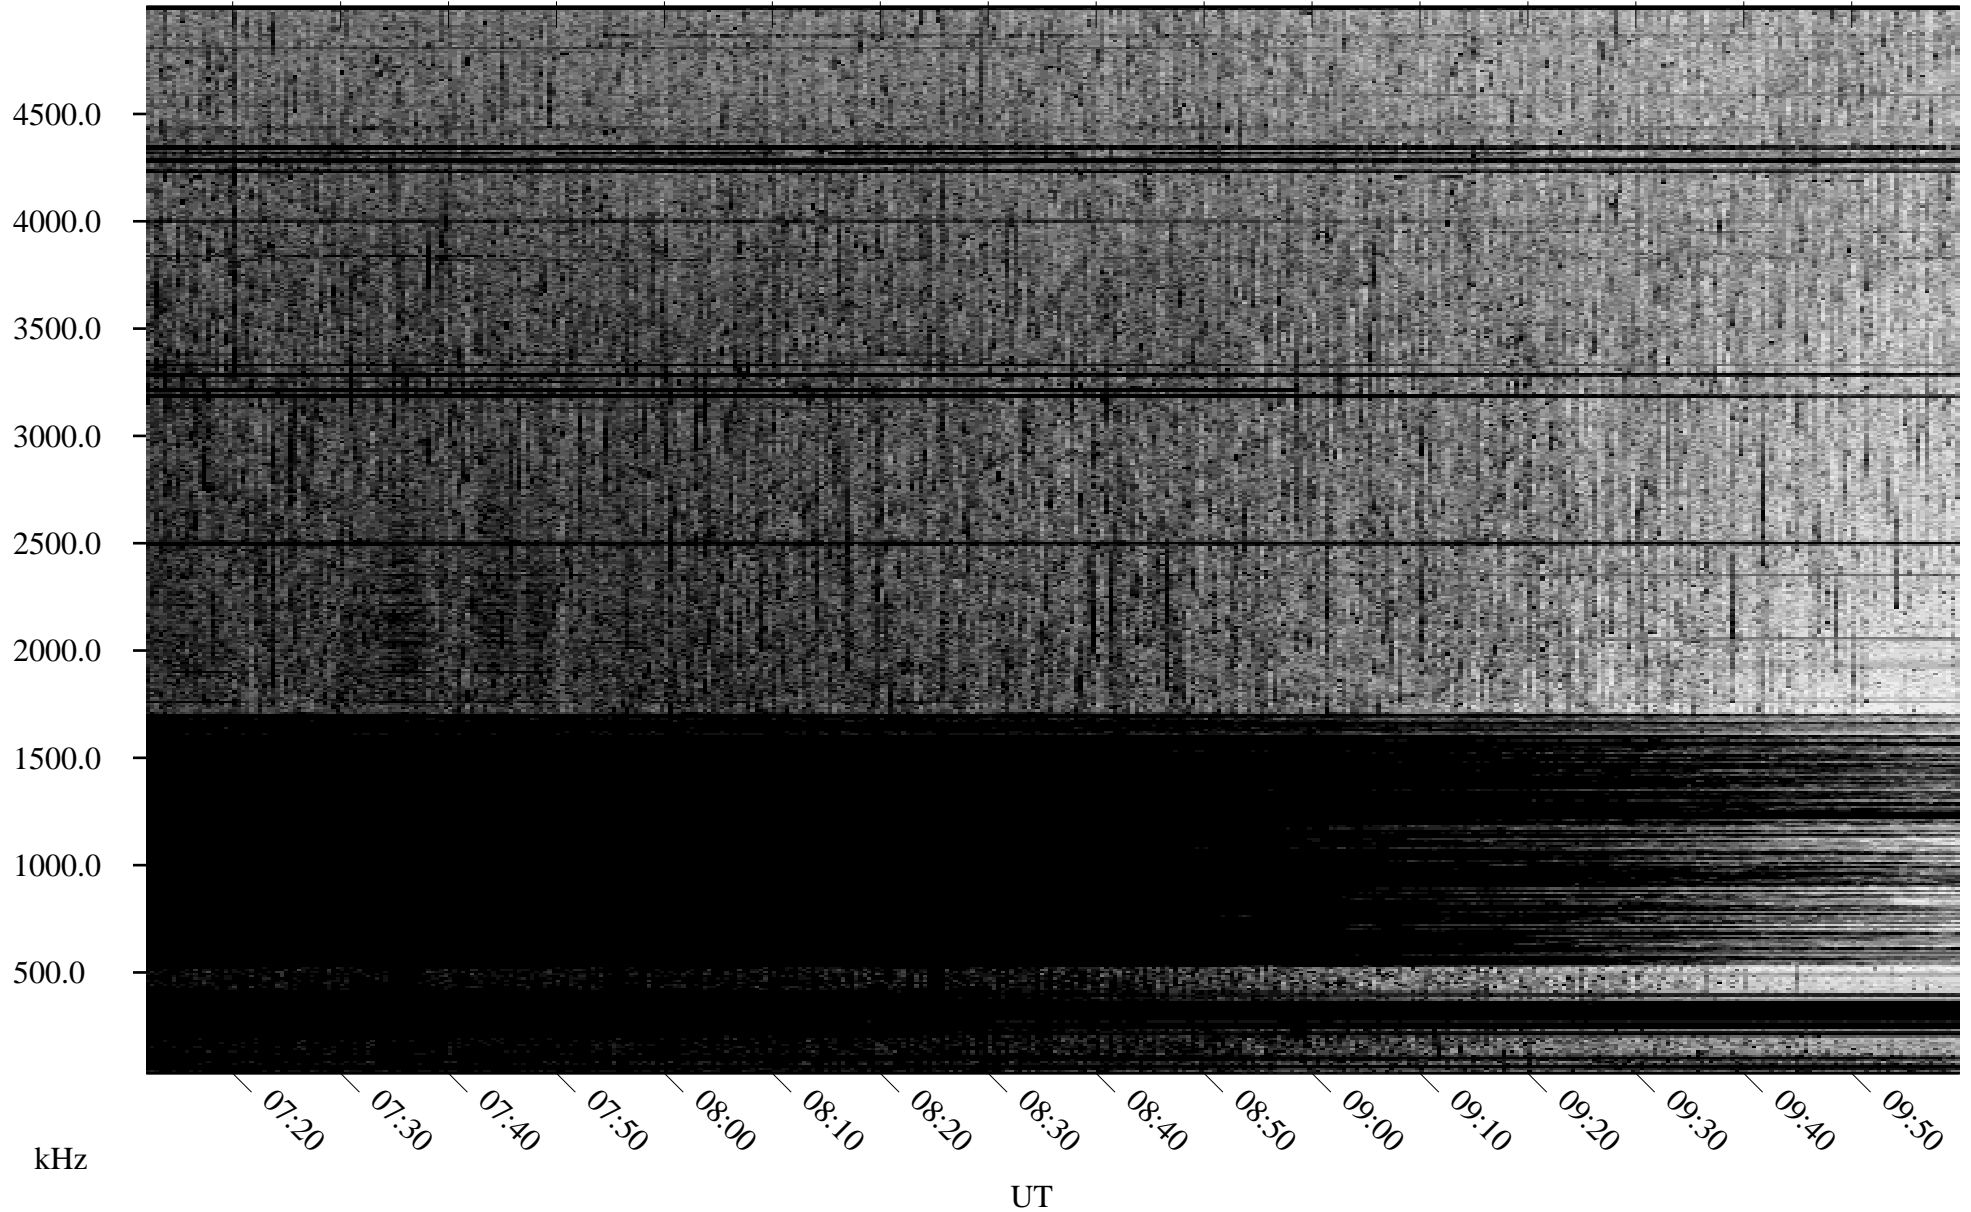

06/21/2009 Churchill, Manitoba

Linear Scale Black = 161 White = 15

ch09172l.r00SUm max_12

Page 1

06/21/2009 Churchill, Manitoba

Linear Scale Black = 161 White = 15

ch09172l.r00SUm max_12

Page 2

06/22/2009 Churchill, Manitoba

Linear Scale Black = 161 White = 15

ch09172l.r00SUm max_12

Page 3

06/22/2009 Churchill, Manitoba

Linear Scale Black = 161 White = 15

ch09172l.r00SUm max_12

Page 4

06/22/2009 Churchill, Manitoba

Linear Scale Black = 161 White = 15

ch09172l.r00SUm max_12

Page 5

06/22/2009 Churchill, Manitoba

Linear Scale Black = 161 White = 15

ch09172l.r00SUm max_12

Page 6

06/22/2009 Churchill, Manitoba

Linear Scale Black = 161 White = 15

ch09172l.r00SUm max_12

Page 7

06/22/2009 Churchill, Manitoba

Linear Scale Black = 161 White = 15

ch09172l.r00SUm max_12