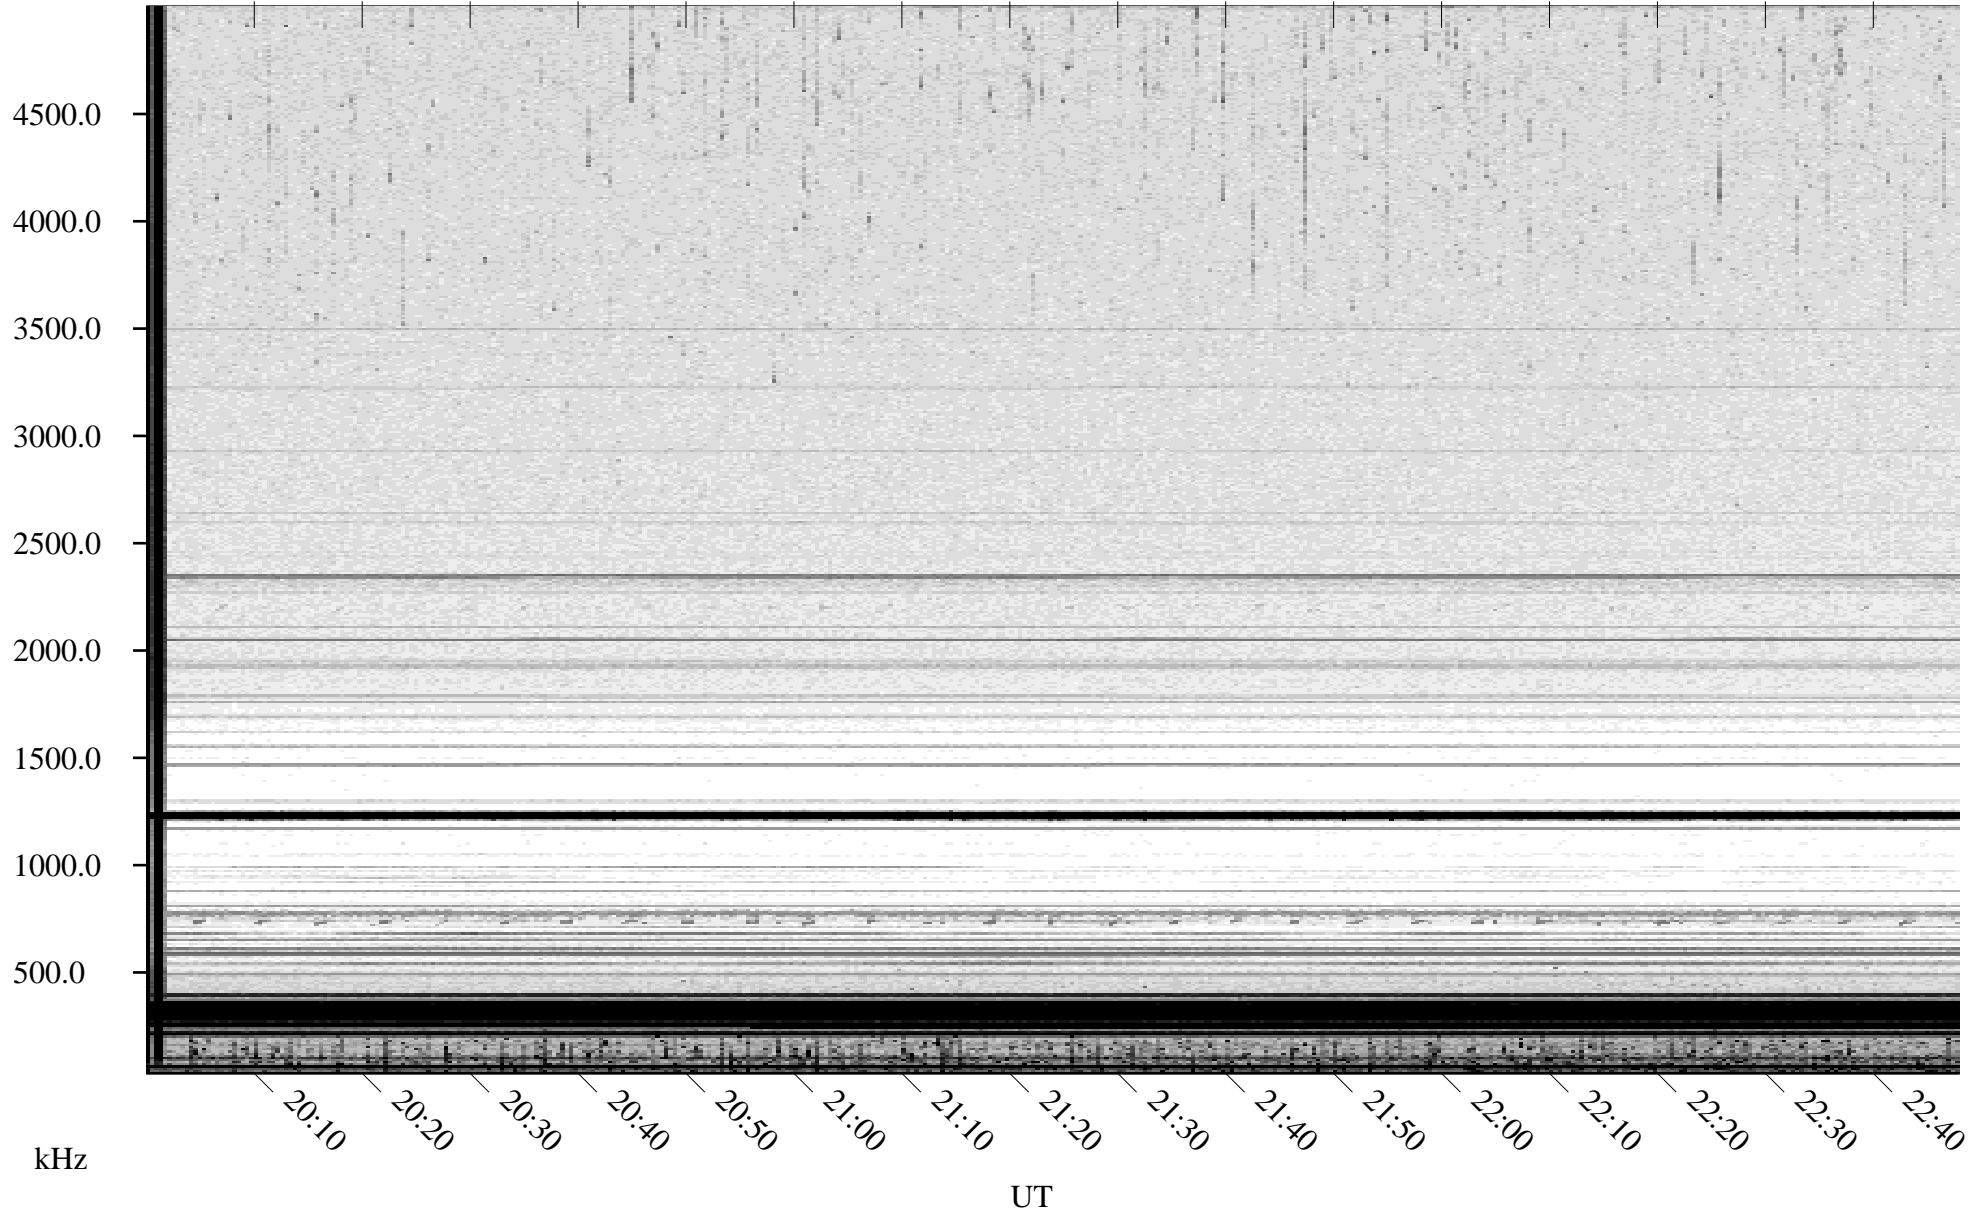

06/21/2009 Churchill, Manitoba

Linear Scale Black = 161 White = 15

ch09172l.r00SUm max_12

Page 1

06/21/2009 Churchill, Manitoba

Linear Scale Black = 161 White = 15

ch09172l.r00SUm max_12

Page 2

06/22/2009 Churchill, Manitoba

Linear Scale Black = 161 White = 15

ch09172l.r00SUm max_12

Page 3

06/22/2009 Churchill, Manitoba

Linear Scale Black = 161 White = 15

ch09172l.r00SUm max_12

Page 4

06/22/2009 Churchill, Manitoba

Linear Scale Black = 161 White = 15

ch09172l.r00SUm max_12

Page 5

06/22/2009 Churchill, Manitoba

Linear Scale Black = 161 White = 15

ch09172l.r00SUm max_12

Page 6

06/22/2009 Churchill, Manitoba

Linear Scale Black = 161 White = 15

ch09172l.r00SUm max_12

Page 7

06/22/2009 Churchill, Manitoba

Linear Scale Black = 161 White = 15

ch09172l.r00SUm max_12