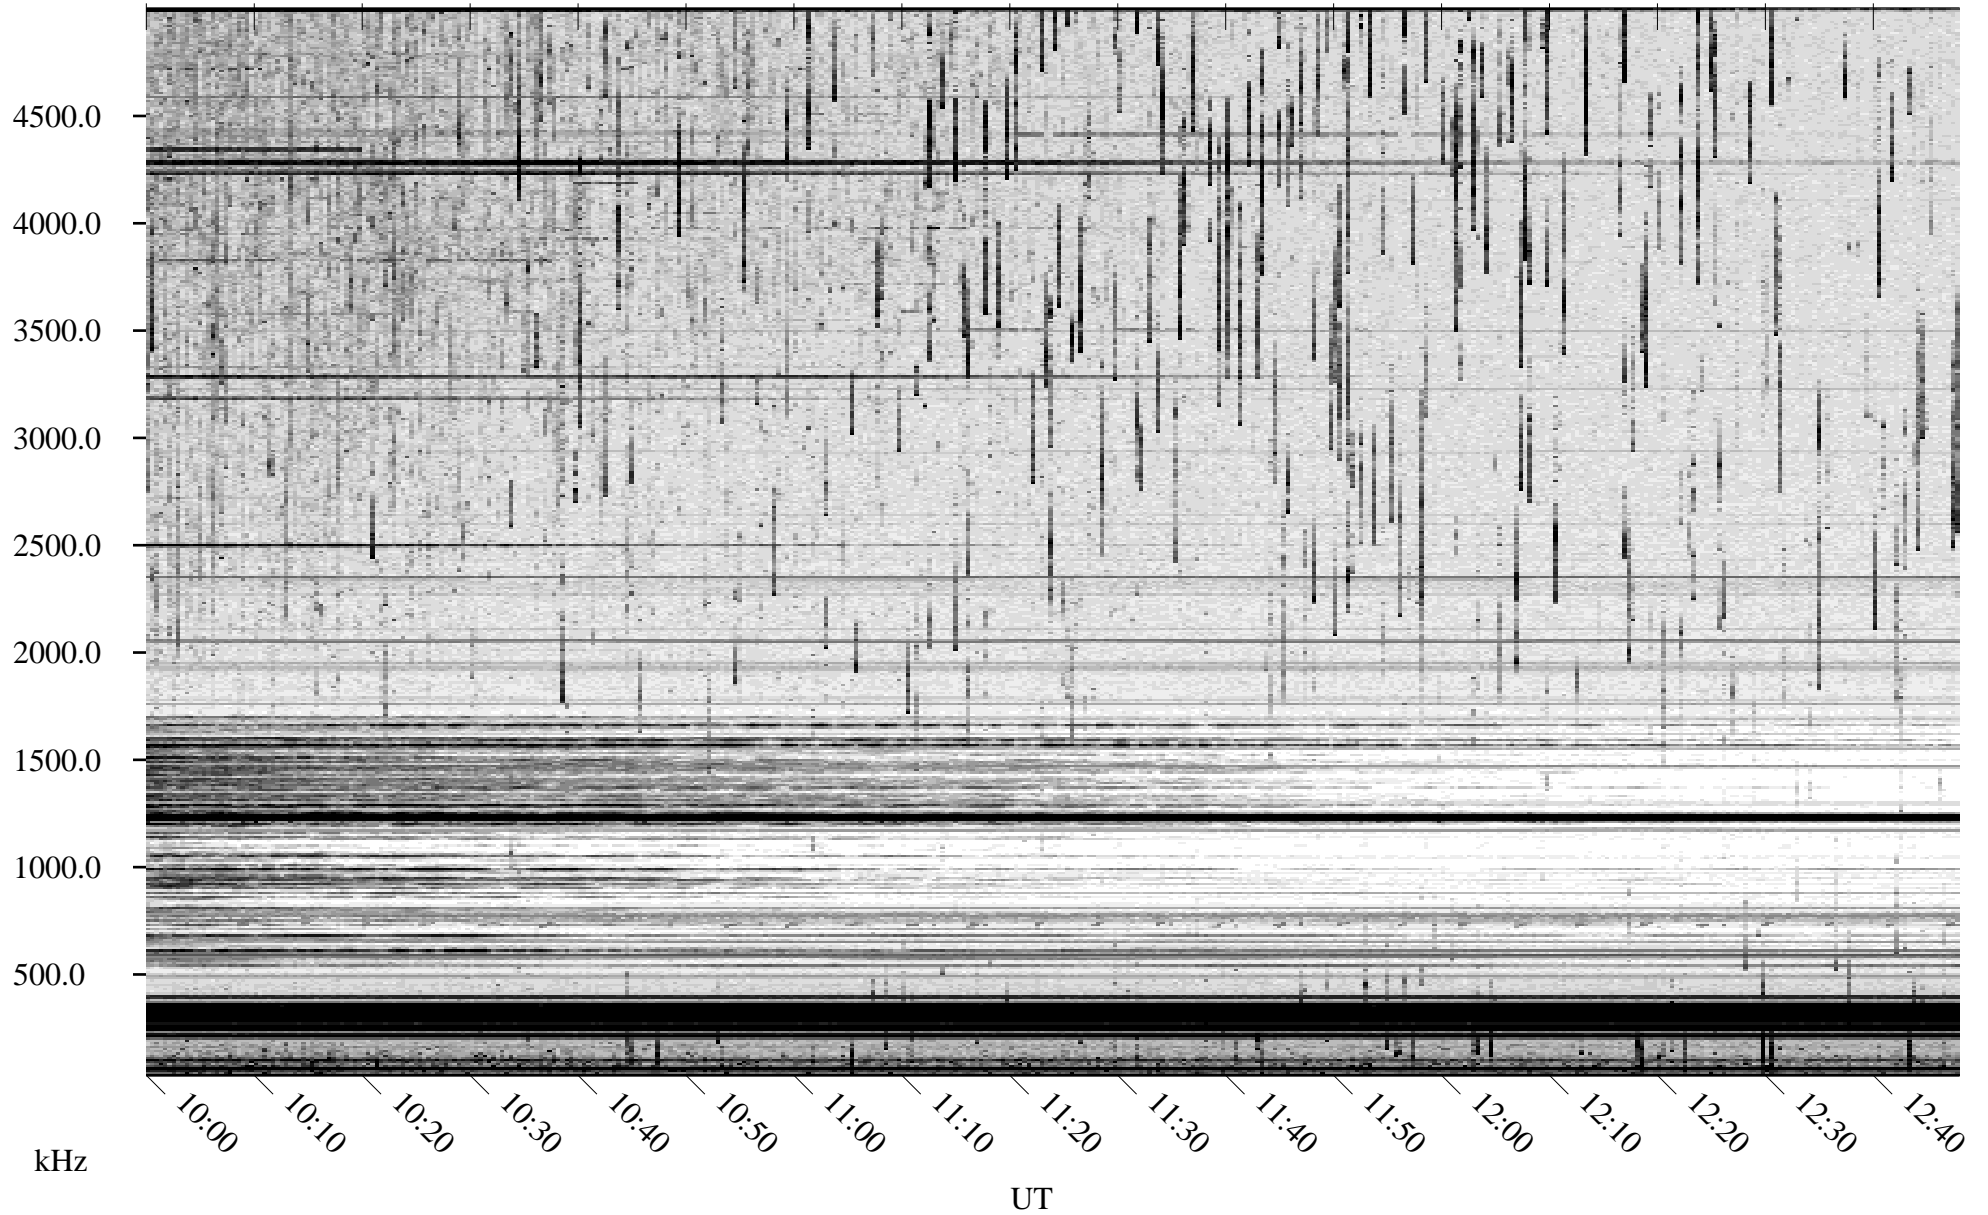

06/21/2009 Churchill, Manitoba

Linear Scale Black = 161 White = 15

ch09172l.r00SUm max_12

Page 1

06/21/2009 Churchill, Manitoba

Linear Scale Black = 161 White = 15

ch09172l.r00SUm max_12

Page 2

06/22/2009 Churchill, Manitoba

Linear Scale Black = 161 White = 15

ch09172l.r00SUm max_12

Page 3

06/22/2009 Churchill, Manitoba

Linear Scale Black = 161 White = 15

ch09172l.r00SUm max_12

Page 4

06/22/2009 Churchill, Manitoba

Linear Scale Black = 161 White = 15

ch09172l.r00SUm max_12

Page 5

06/22/2009 Churchill, Manitoba

Linear Scale Black = 161 White = 15

ch09172l.r00SUm max_12

Page 6

06/22/2009 Churchill, Manitoba

Linear Scale Black = 161 White = 15

ch09172l.r00SUm max_12

Page 7

06/22/2009 Churchill, Manitoba

Linear Scale Black = 161 White = 15

ch09172l.r00SUm max_12