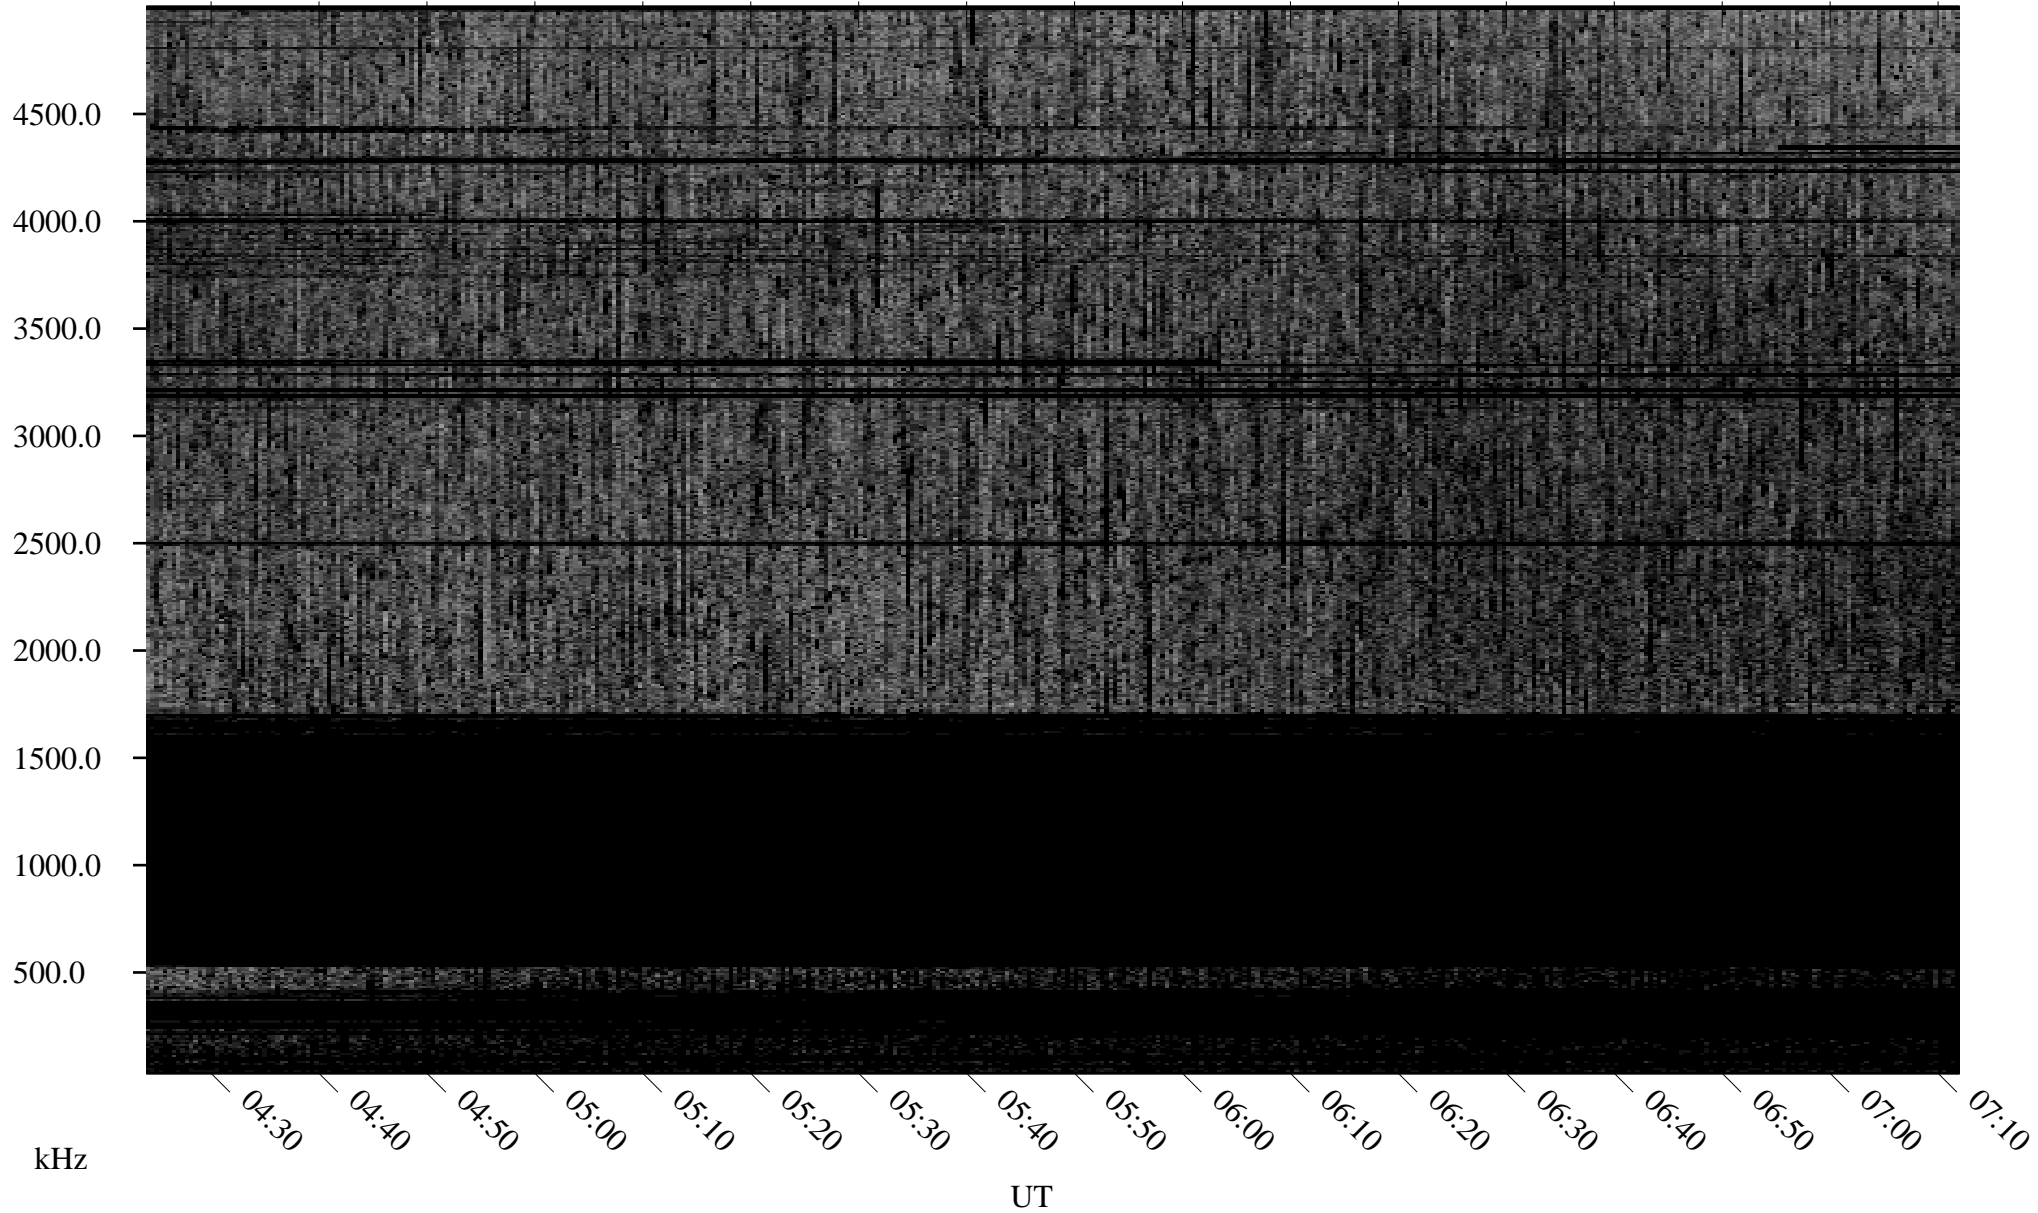

06/21/2009 Churchill, Manitoba

Linear Scale Black = 161 White = 15

ch09172l.r00SUm max_12

Page 1

06/21/2009 Churchill, Manitoba

Linear Scale Black = 161 White = 15

ch09172l.r00SUm max_12

Page 2

06/22/2009 Churchill, Manitoba

Linear Scale Black = 161 White = 15

ch09172l.r00SUm max_12

Page 3

06/22/2009 Churchill, Manitoba

Linear Scale Black = 161 White = 15

ch09172l.r00SUm max_12

Page 4

06/22/2009 Churchill, Manitoba

Linear Scale Black = 161 White = 15

ch09172l.r00SUm max_12

Page 5

06/22/2009 Churchill, Manitoba

Linear Scale Black = 161 White = 15

ch09172l.r00SUm max_12

Page 6

06/22/2009 Churchill, Manitoba

Linear Scale Black = 161 White = 15

ch09172l.r00SUm max_12

Page 7

06/22/2009 Churchill, Manitoba

Linear Scale Black = 161 White = 15

ch09172l.r00SUm max_12