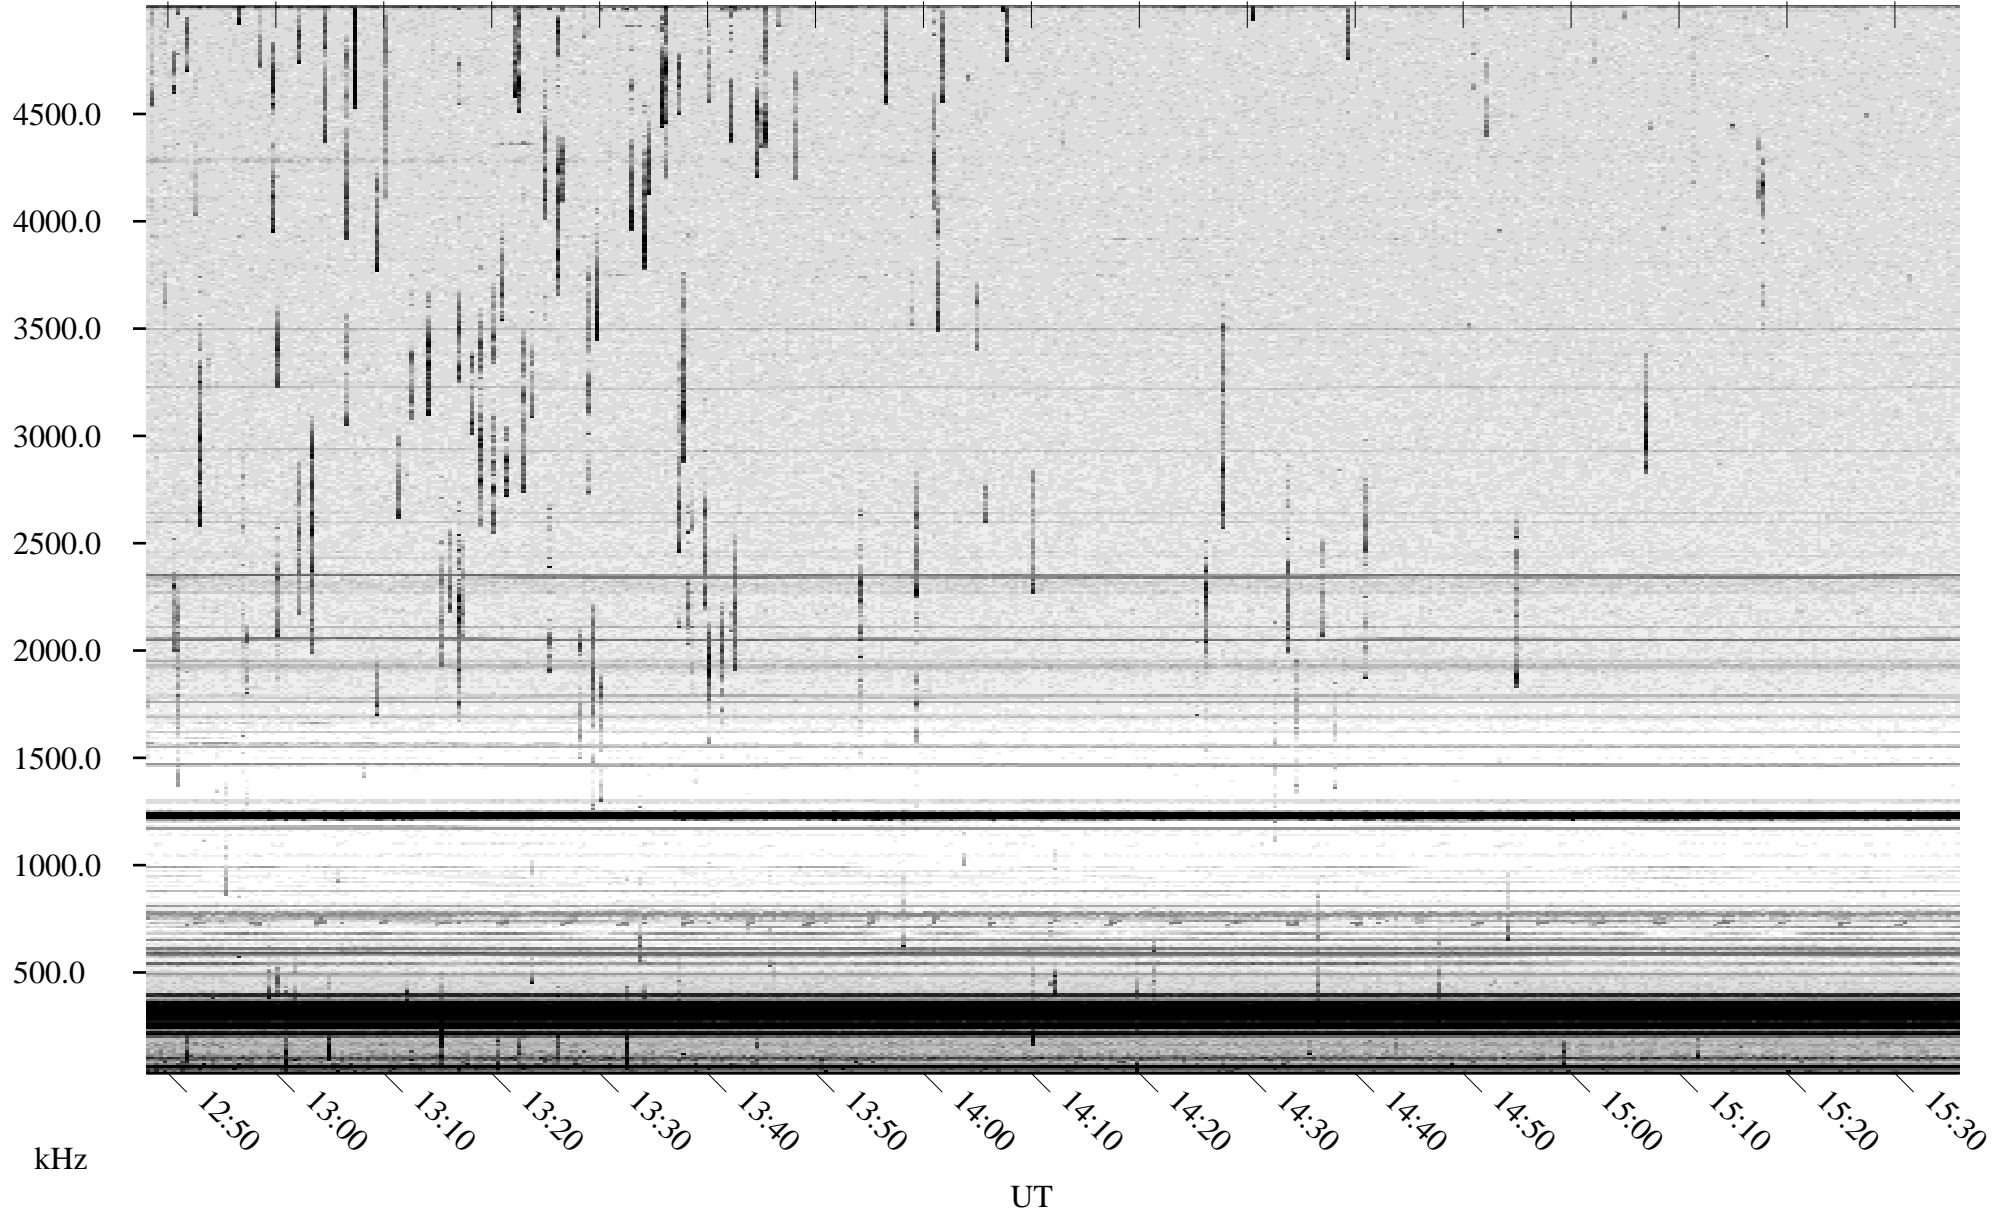

06/21/2009 Churchill, Manitoba

Linear Scale Black = 161 White = 15

ch09172l.r00SUm max_12

Page 1

06/21/2009 Churchill, Manitoba

Linear Scale Black = 161 White = 15

ch09172l.r00SUm max_12

Page 2

06/22/2009 Churchill, Manitoba

Linear Scale Black = 161 White = 15

ch09172l.r00SUm max_12

Page 3

06/22/2009 Churchill, Manitoba

Linear Scale Black = 161 White = 15

ch09172l.r00SUm max_12

Page 4

06/22/2009 Churchill, Manitoba

Linear Scale Black = 161 White = 15

ch09172l.r00SUm max_12

Page 5

06/22/2009 Churchill, Manitoba

Linear Scale Black = 161 White = 15

ch09172l.r00SUm max_12

Page 6

06/22/2009 Churchill, Manitoba

Linear Scale Black = 161 White = 15

ch09172l.r00SUm max_12

Page 7

06/22/2009 Churchill, Manitoba

Linear Scale Black = 161 White = 15

ch09172l.r00SUm max_12