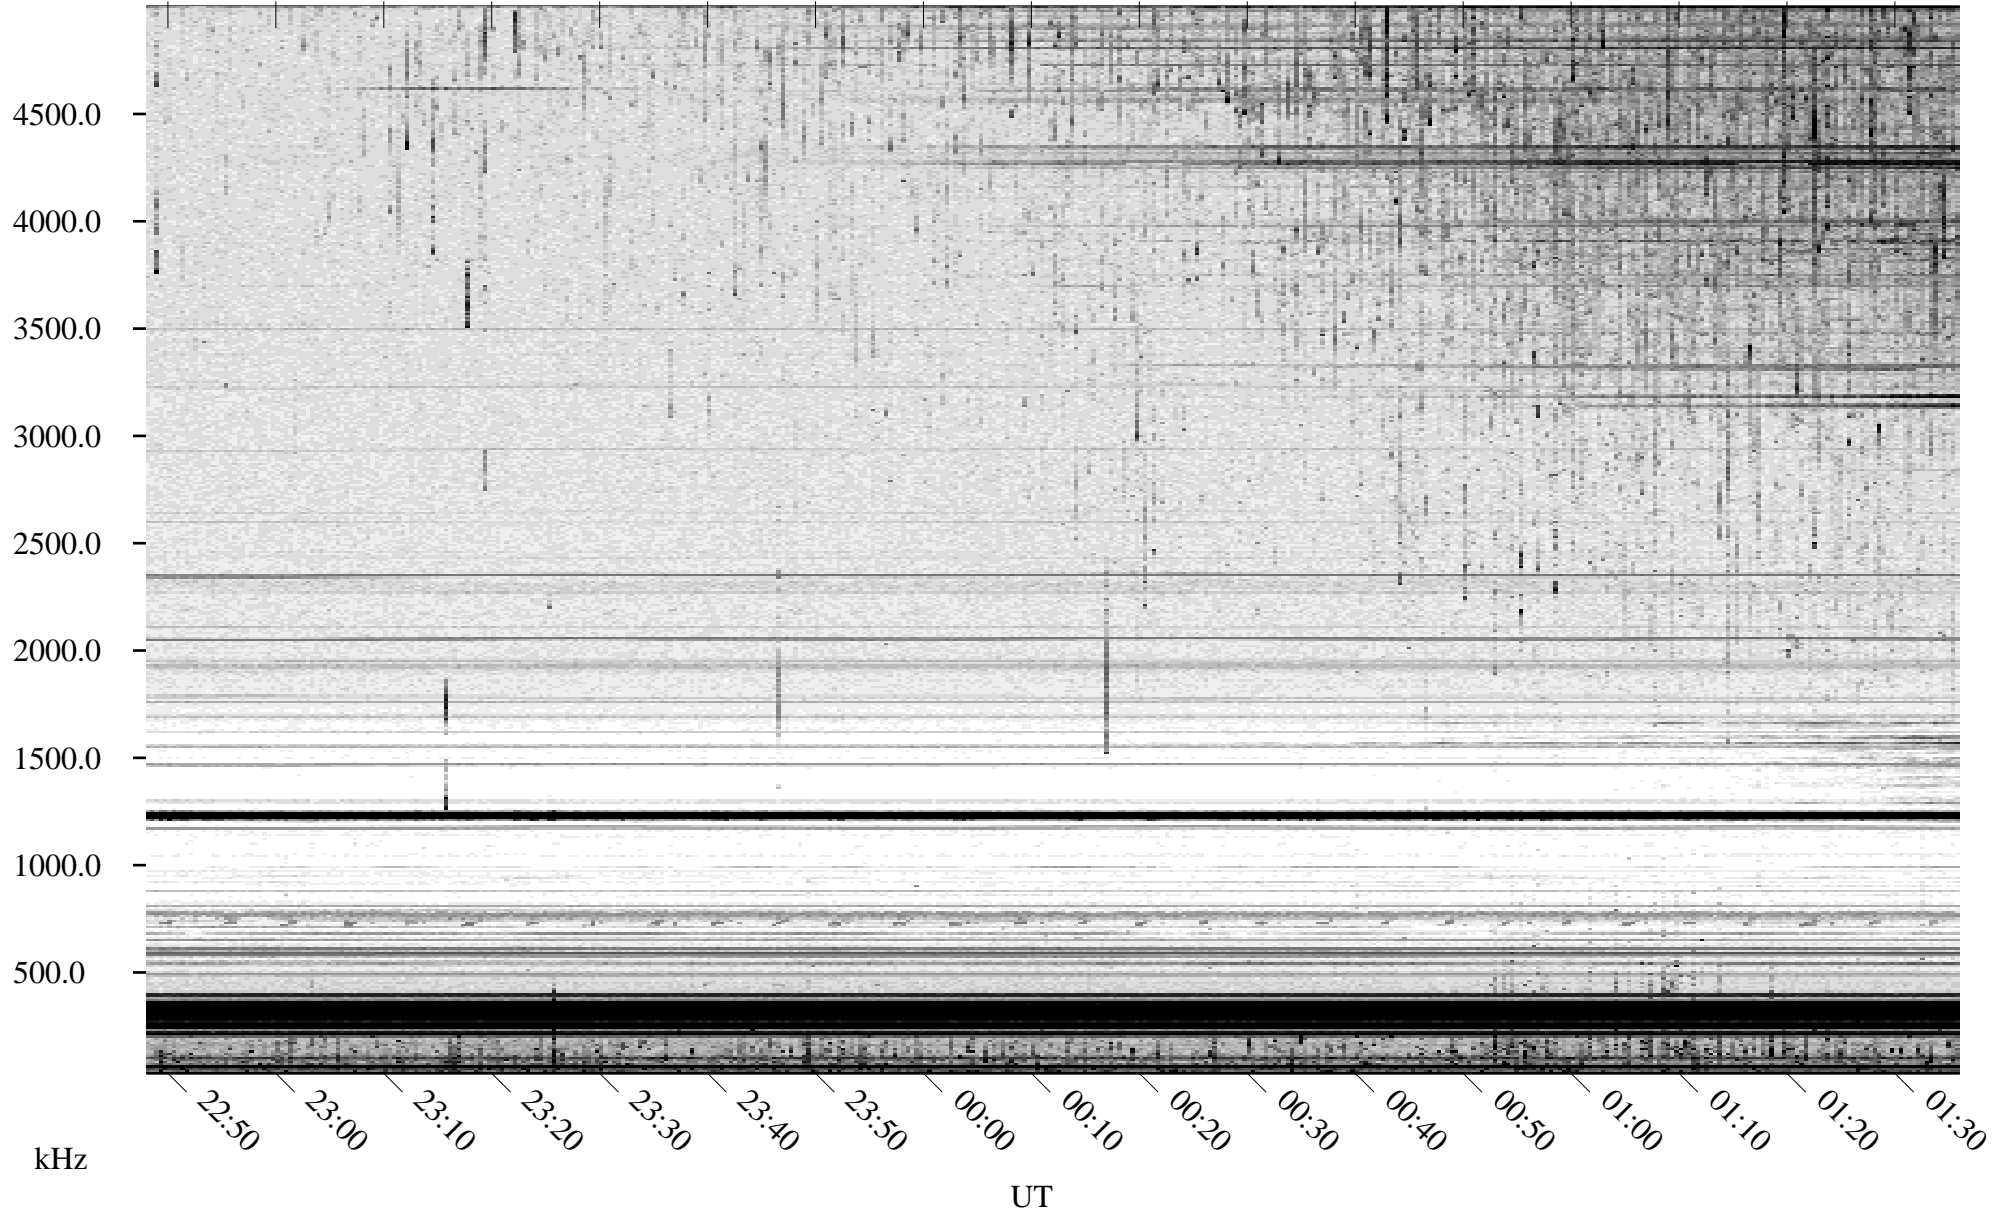

06/22/2009 Churchill, Manitoba

Linear Scale Black = 161 White = 15

ch09173l.r00SUm max_12

Page 1

06/22/2009 Churchill, Manitoba

Linear Scale Black = 161 White = 15

ch09173l.r00SUm max_12

Page 2

06/23/2009 Churchill, Manitoba

Linear Scale Black = 161 White = 15

ch09173l.r00SUm max_12

Page 3

06/23/2009 Churchill, Manitoba

Linear Scale Black = 161 White = 15

ch09173l.r00SUm max_12

Page 4

06/23/2009 Churchill, Manitoba

Linear Scale Black = 161 White = 15

ch091731.r00SUm max_12

Page 5

06/23/2009 Churchill, Manitoba

Linear Scale Black = 161 White = 15

ch09173l.r00SUm max_12

Page 6

06/23/2009 Churchill, Manitoba

Linear Scale Black = 161 White = 15

ch09173l.r00SUm max_12

Page 7

06/23/2009 Churchill, Manitoba

Linear Scale Black = 161 White = 15

ch09173l.r00SUm max_12

Page 8