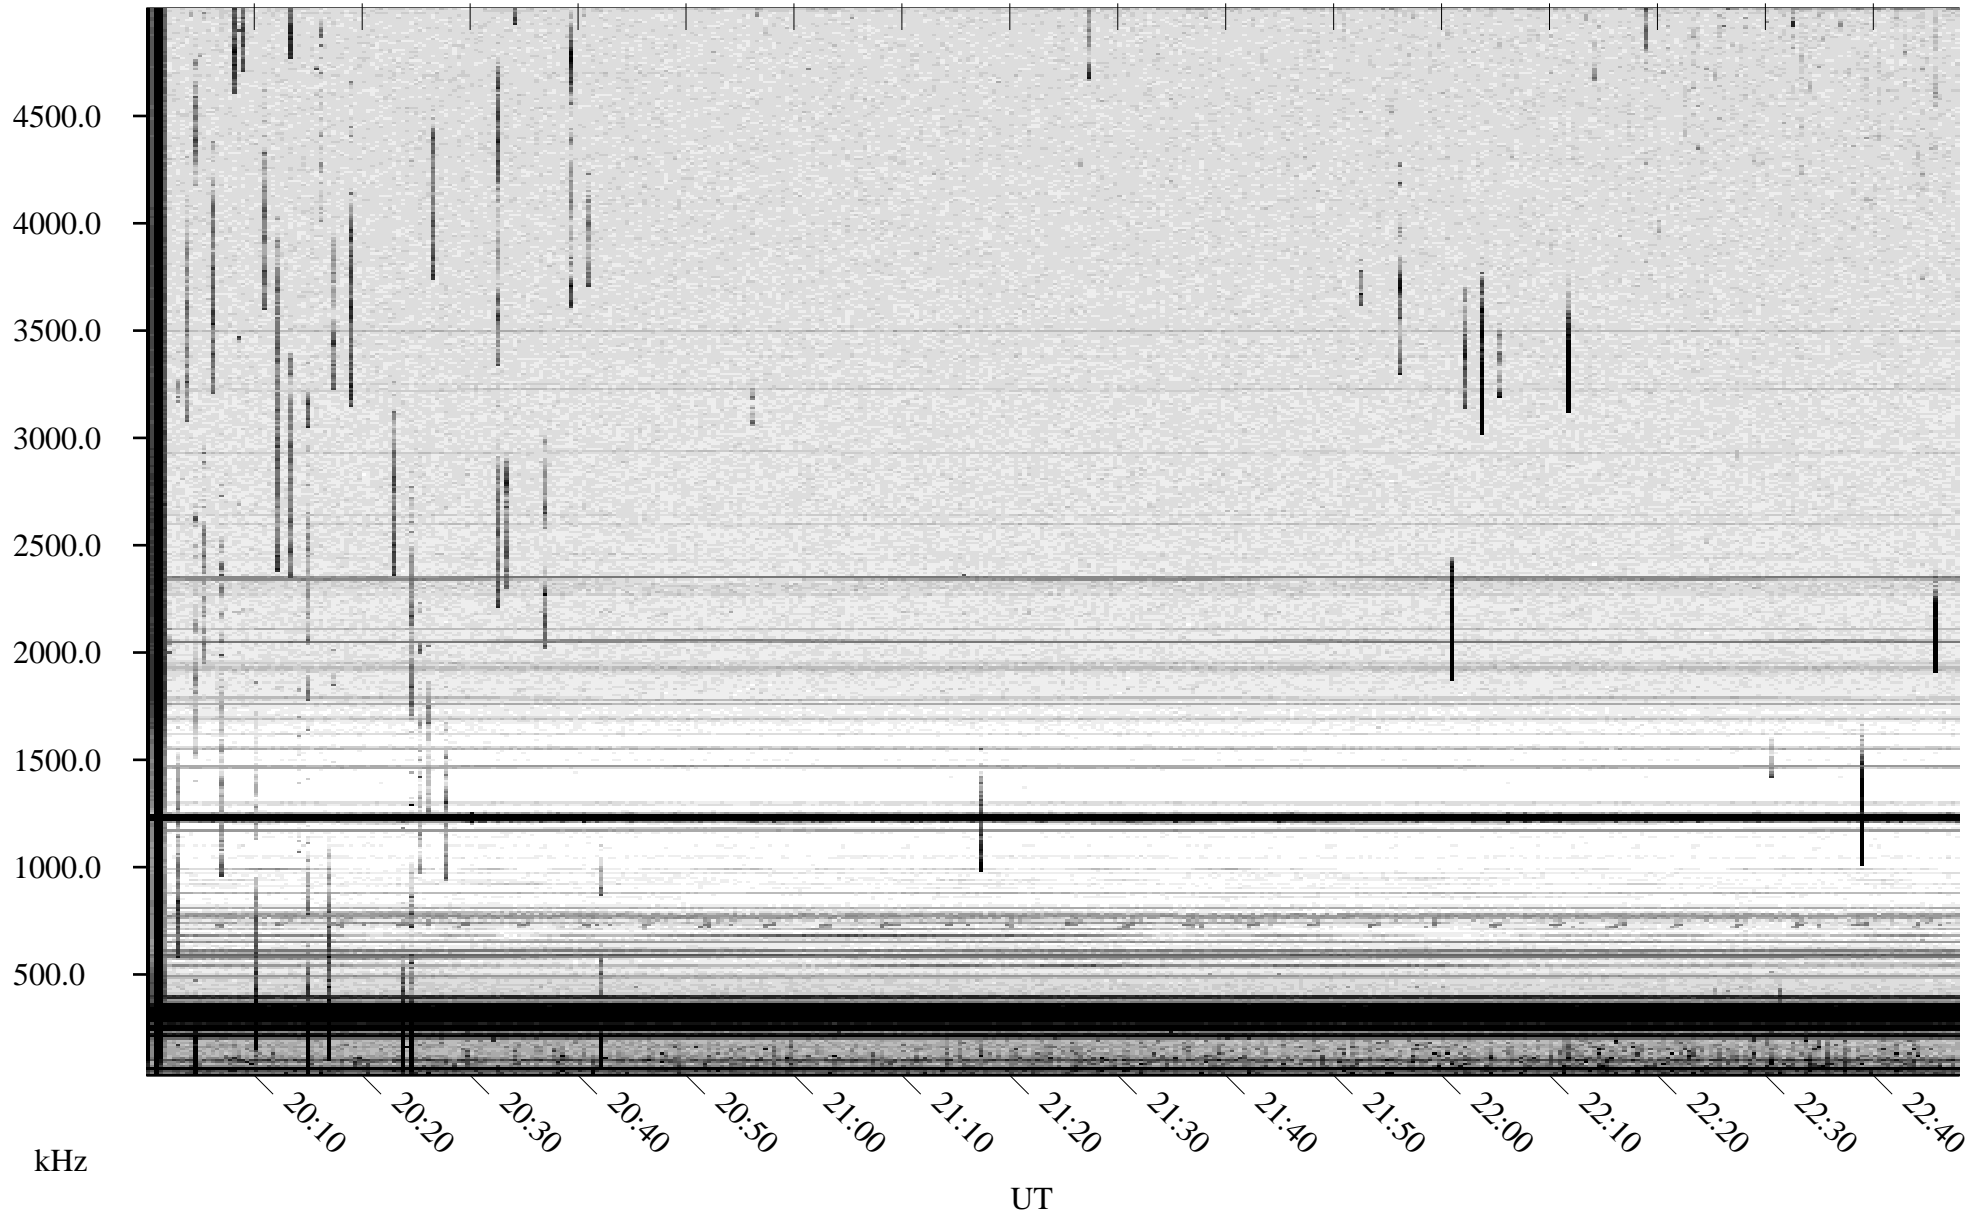

06/22/2009 Churchill, Manitoba

Linear Scale Black = 161 White = 15

ch09173l.r00SUm max_12

Page 1

06/22/2009 Churchill, Manitoba

Linear Scale Black = 161 White = 15

ch09173l.r00SUm max_12

Page 2

06/23/2009 Churchill, Manitoba

Linear Scale Black = 161 White = 15

ch09173l.r00SUm max_12

Page 3

06/23/2009 Churchill, Manitoba

Linear Scale Black = 161 White = 15

ch09173l.r00SUm max_12

Page 4

06/23/2009 Churchill, Manitoba

Linear Scale Black = 161 White = 15

ch091731.r00SUm max_12

Page 5

06/23/2009 Churchill, Manitoba

Linear Scale Black = 161 White = 15

ch09173l.r00SUm max_12

Page 6

06/23/2009 Churchill, Manitoba

Linear Scale Black = 161 White = 15

ch09173l.r00SUm max_12

Page 7

06/23/2009 Churchill, Manitoba

Linear Scale Black = 161 White = 15

ch09173l.r00SUm max_12

Page 8