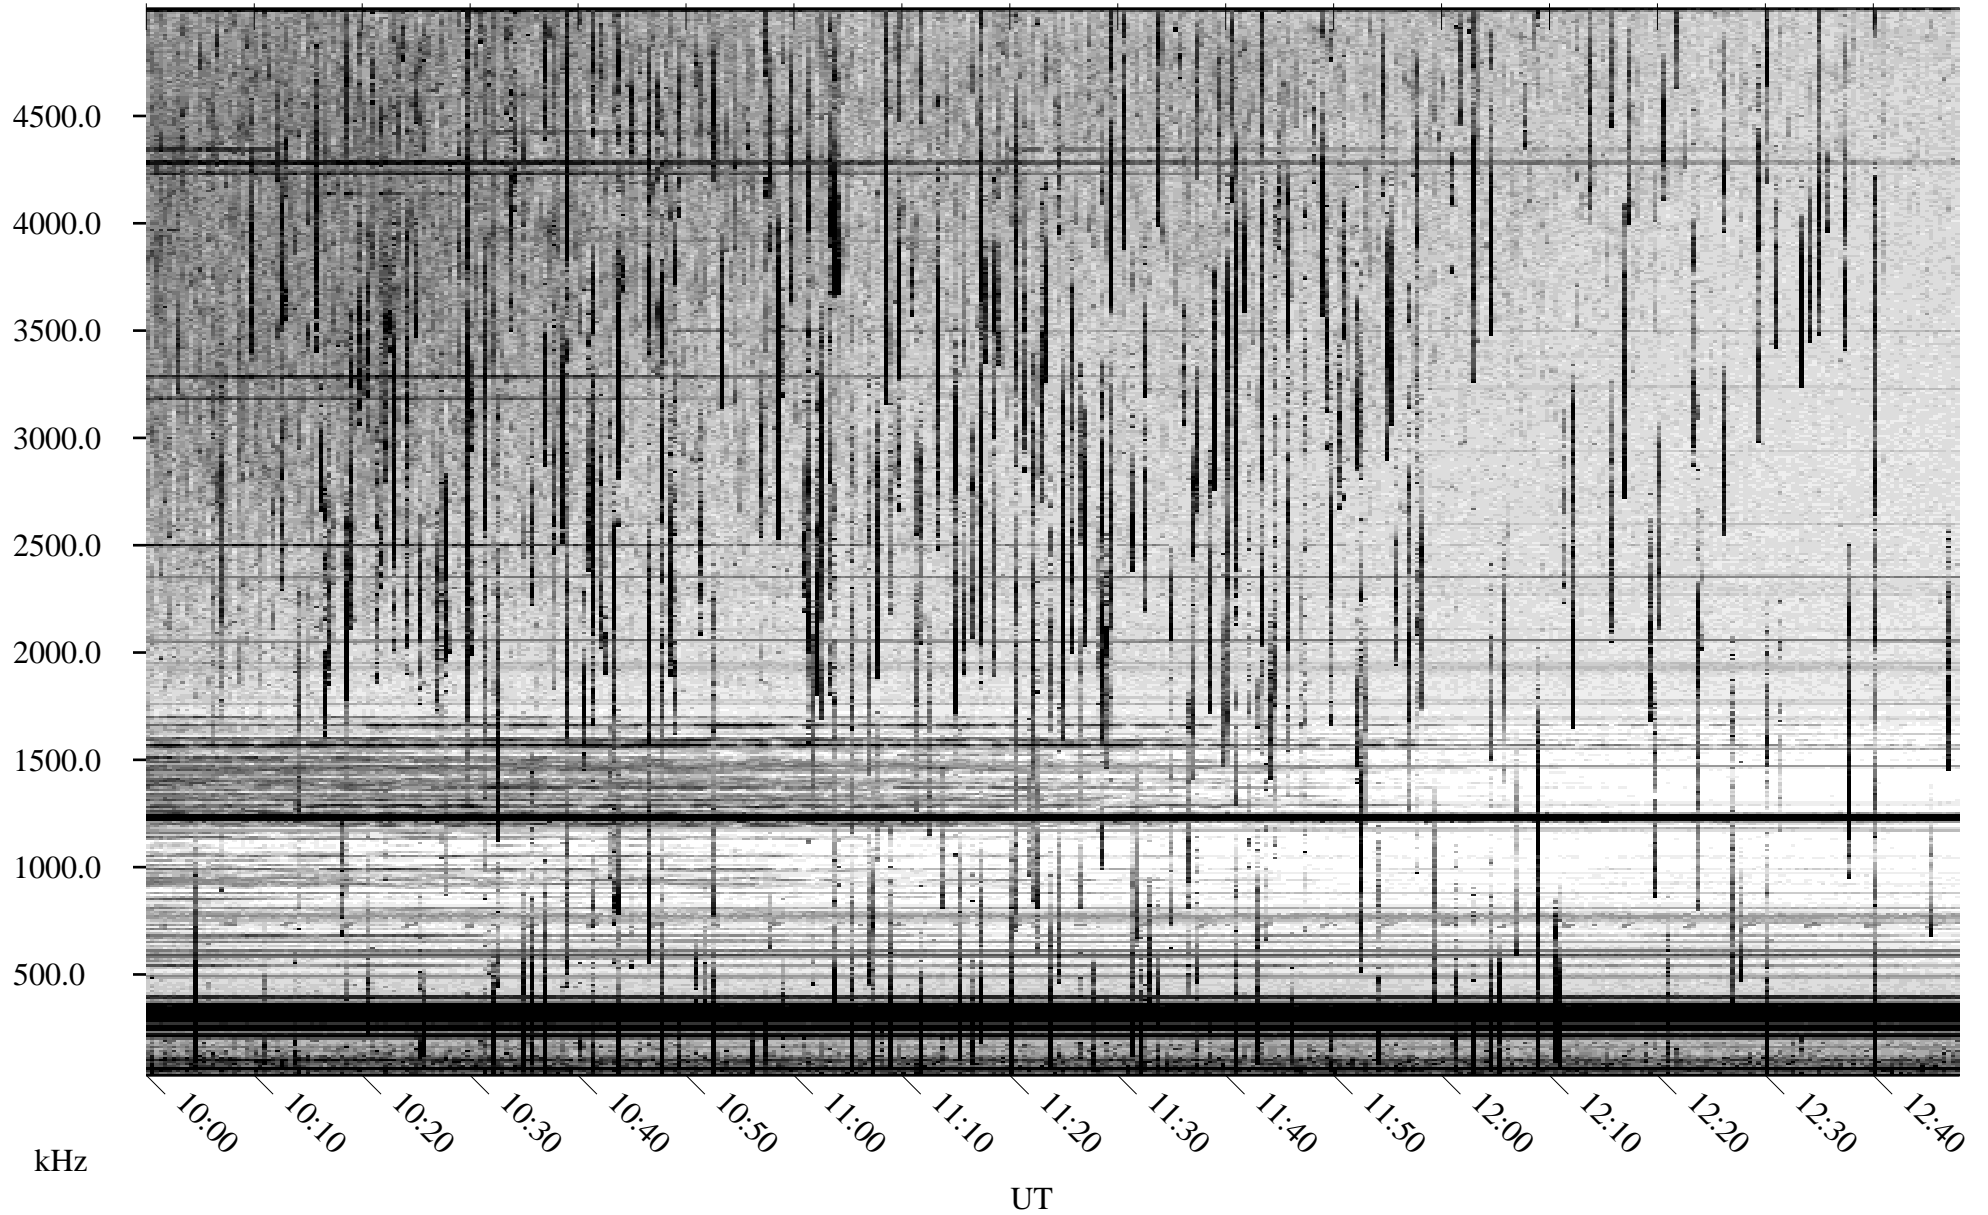

06/22/2009 Churchill, Manitoba

Linear Scale Black = 161 White = 15

ch09173l.r00SUm max_12

Page 1

06/22/2009 Churchill, Manitoba

Linear Scale Black = 161 White = 15

ch09173l.r00SUm max_12

Page 2

06/23/2009 Churchill, Manitoba

Linear Scale Black = 161 White = 15

ch09173l.r00SUm max_12

Page 3

06/23/2009 Churchill, Manitoba

Linear Scale Black = 161 White = 15

ch09173l.r00SUm max_12

Page 4

06/23/2009 Churchill, Manitoba

Linear Scale Black = 161 White = 15

ch091731.r00SUm max_12

Page 5

06/23/2009 Churchill, Manitoba

Linear Scale Black = 161 White = 15

ch09173l.r00SUm max_12

Page 6

06/23/2009 Churchill, Manitoba

Linear Scale Black = 161 White = 15

ch09173l.r00SUm max_12

Page 7

06/23/2009 Churchill, Manitoba

Linear Scale Black = 161 White = 15

ch09173l.r00SUm max_12

Page 8