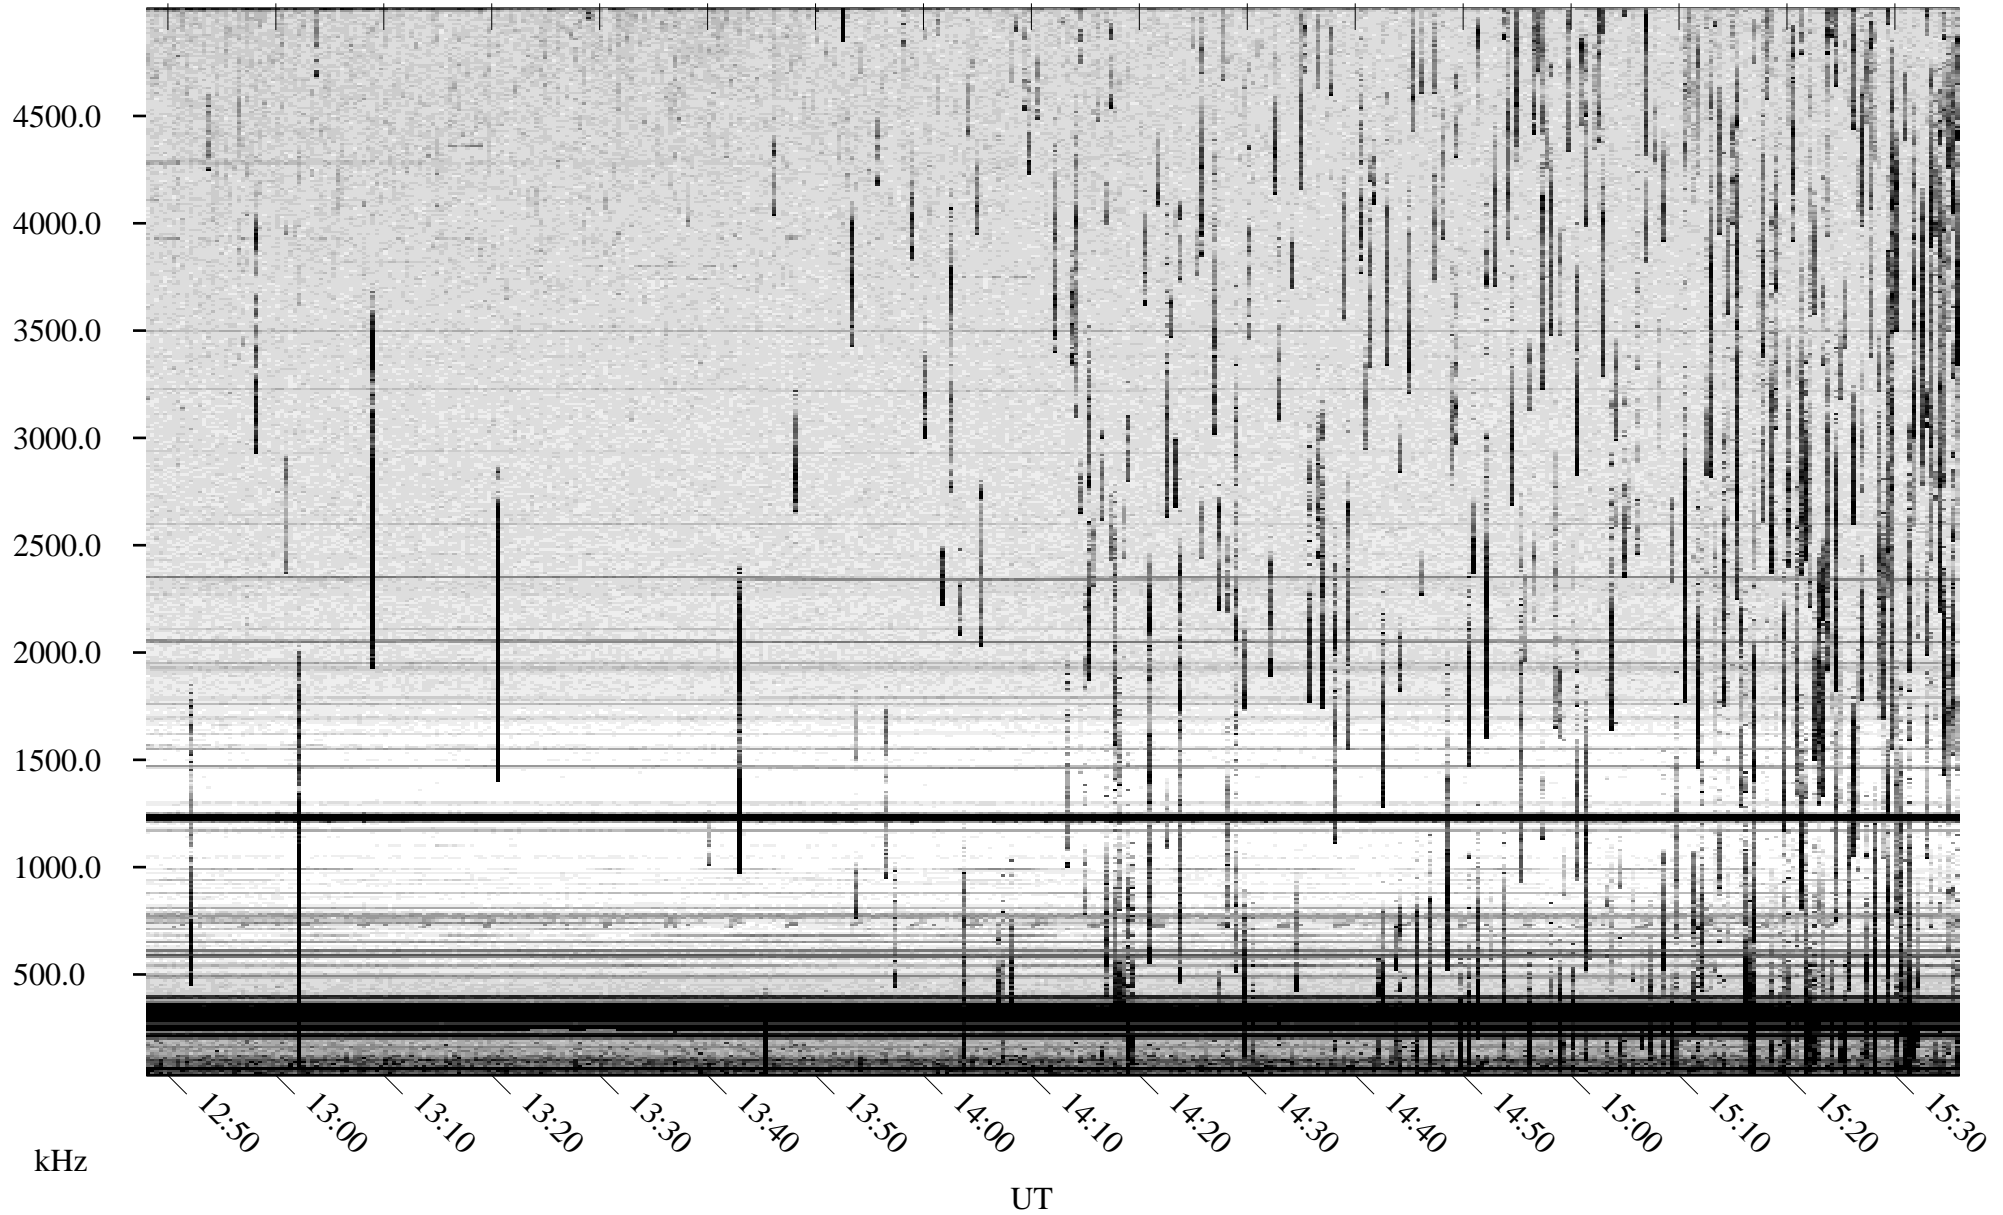

06/22/2009 Churchill, Manitoba

Linear Scale Black = 161 White = 15

ch09173l.r00SUm max_12

Page 1

06/22/2009 Churchill, Manitoba

Linear Scale Black = 161 White = 15

ch09173l.r00SUm max_12

Page 2

06/23/2009 Churchill, Manitoba

Linear Scale Black = 161 White = 15

ch09173l.r00SUm max_12

Page 3

06/23/2009 Churchill, Manitoba

Linear Scale Black = 161 White = 15

ch09173l.r00SUm max_12

Page 4

06/23/2009 Churchill, Manitoba

Linear Scale Black = 161 White = 15

ch091731.r00SUm max_12

Page 5

06/23/2009 Churchill, Manitoba

Linear Scale Black = 161 White = 15

ch09173l.r00SUm max_12

Page 6

06/23/2009 Churchill, Manitoba

Linear Scale Black = 161 White = 15

ch09173l.r00SUm max_12

Page 7

06/23/2009 Churchill, Manitoba

Linear Scale Black = 161 White = 15

ch09173l.r00SUm max_12

Page 8