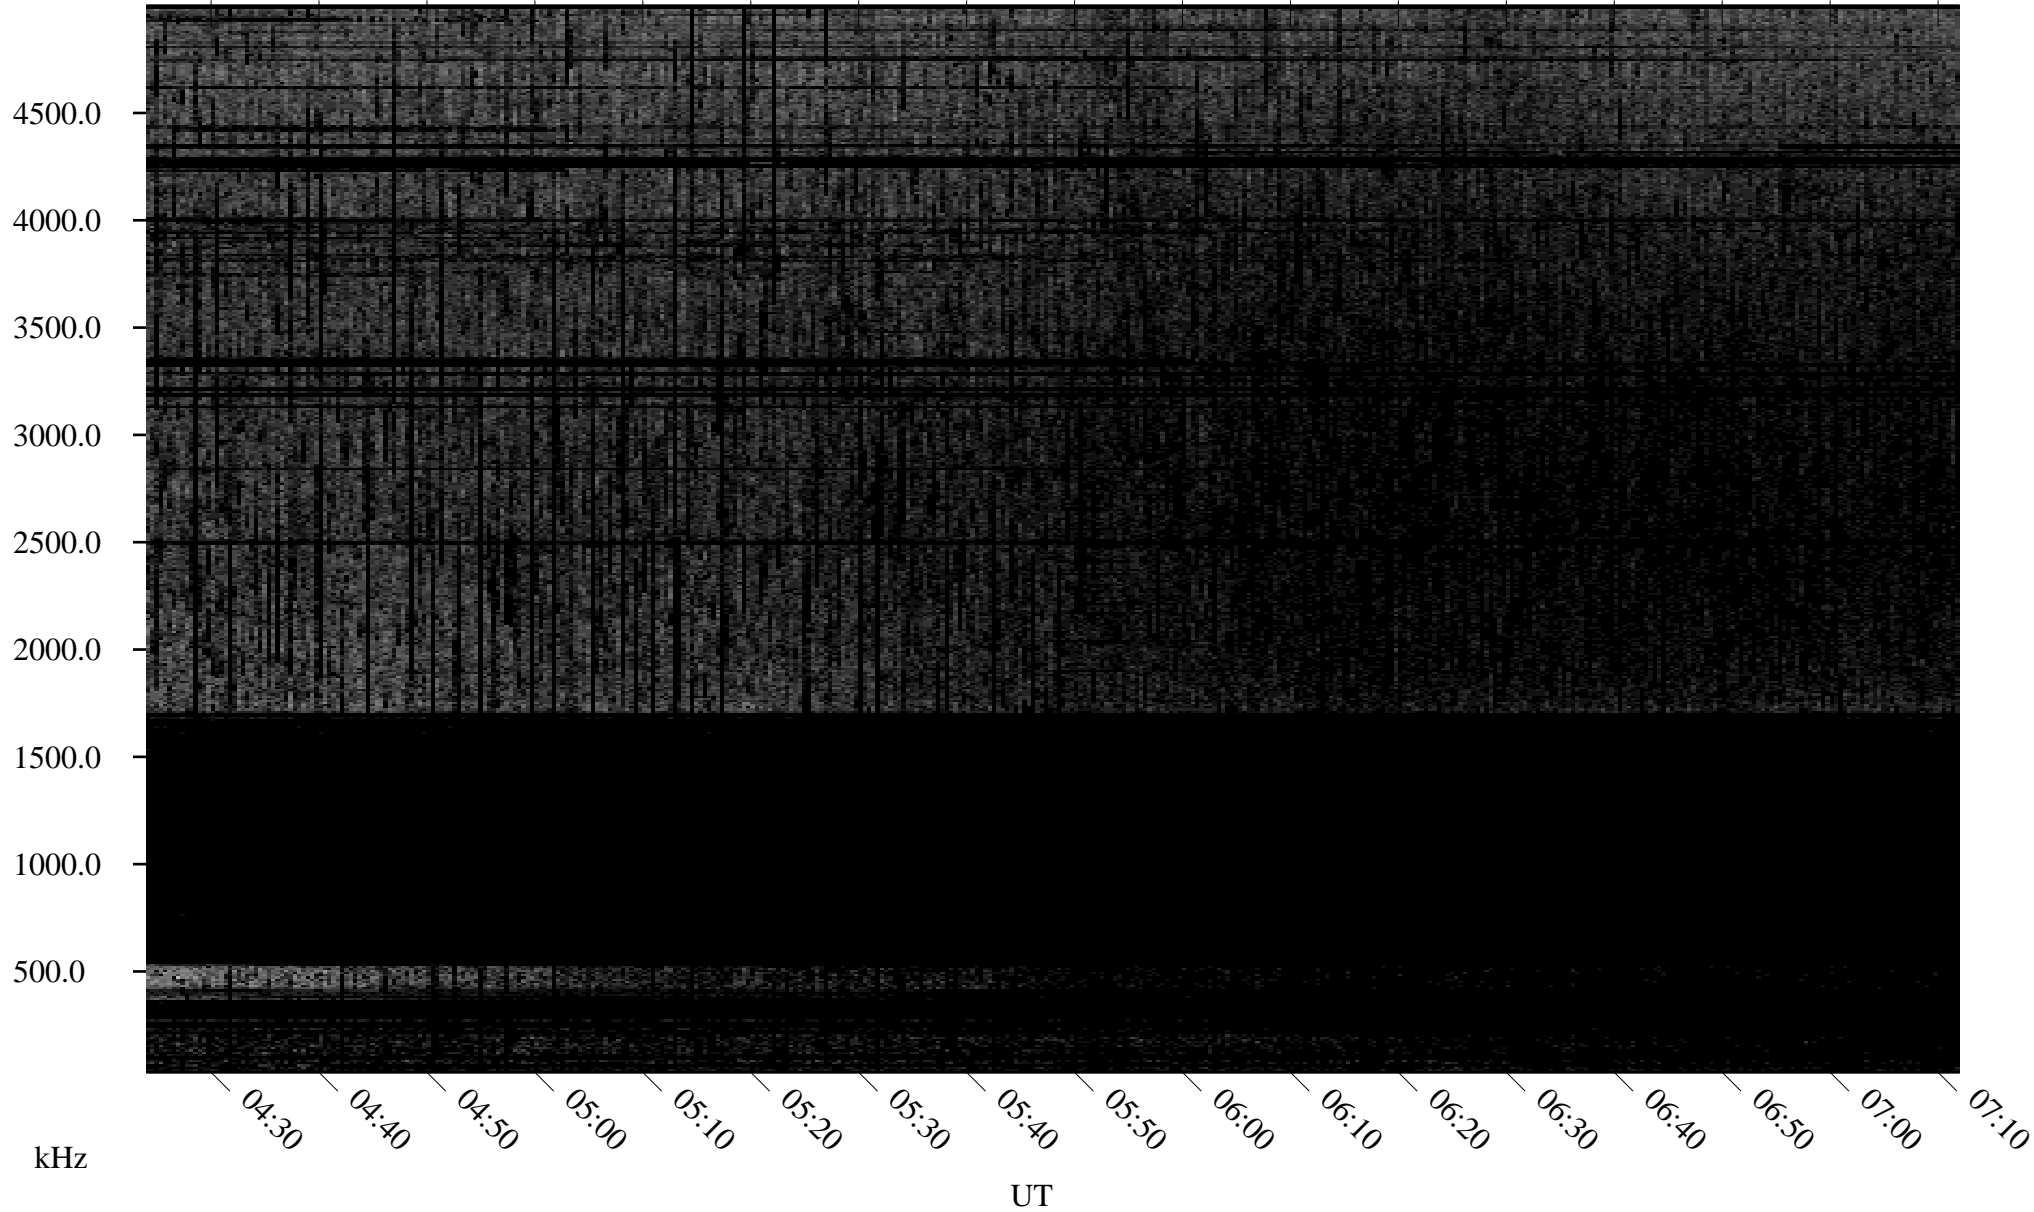

06/22/2009 Churchill, Manitoba

Linear Scale Black = 161 White = 15

ch09173l.r00SUm max_12

Page 1

06/22/2009 Churchill, Manitoba

Linear Scale Black = 161 White = 15

ch09173l.r00SUm max_12

Page 2

06/23/2009 Churchill, Manitoba

Linear Scale Black = 161 White = 15

ch09173l.r00SUm max_12

Page 3

06/23/2009 Churchill, Manitoba

Linear Scale Black = 161 White = 15

ch09173l.r00SUm max_12

Page 4

06/23/2009 Churchill, Manitoba

Linear Scale Black = 161 White = 15

ch091731.r00SUm max_12

Page 5

06/23/2009 Churchill, Manitoba

Linear Scale Black = 161 White = 15

ch09173l.r00SUm max_12

Page 6

06/23/2009 Churchill, Manitoba

Linear Scale Black = 161 White = 15

ch09173l.r00SUm max_12

Page 7

06/23/2009 Churchill, Manitoba

Linear Scale Black = 161 White = 15

ch09173l.r00SUm max_12

Page 8