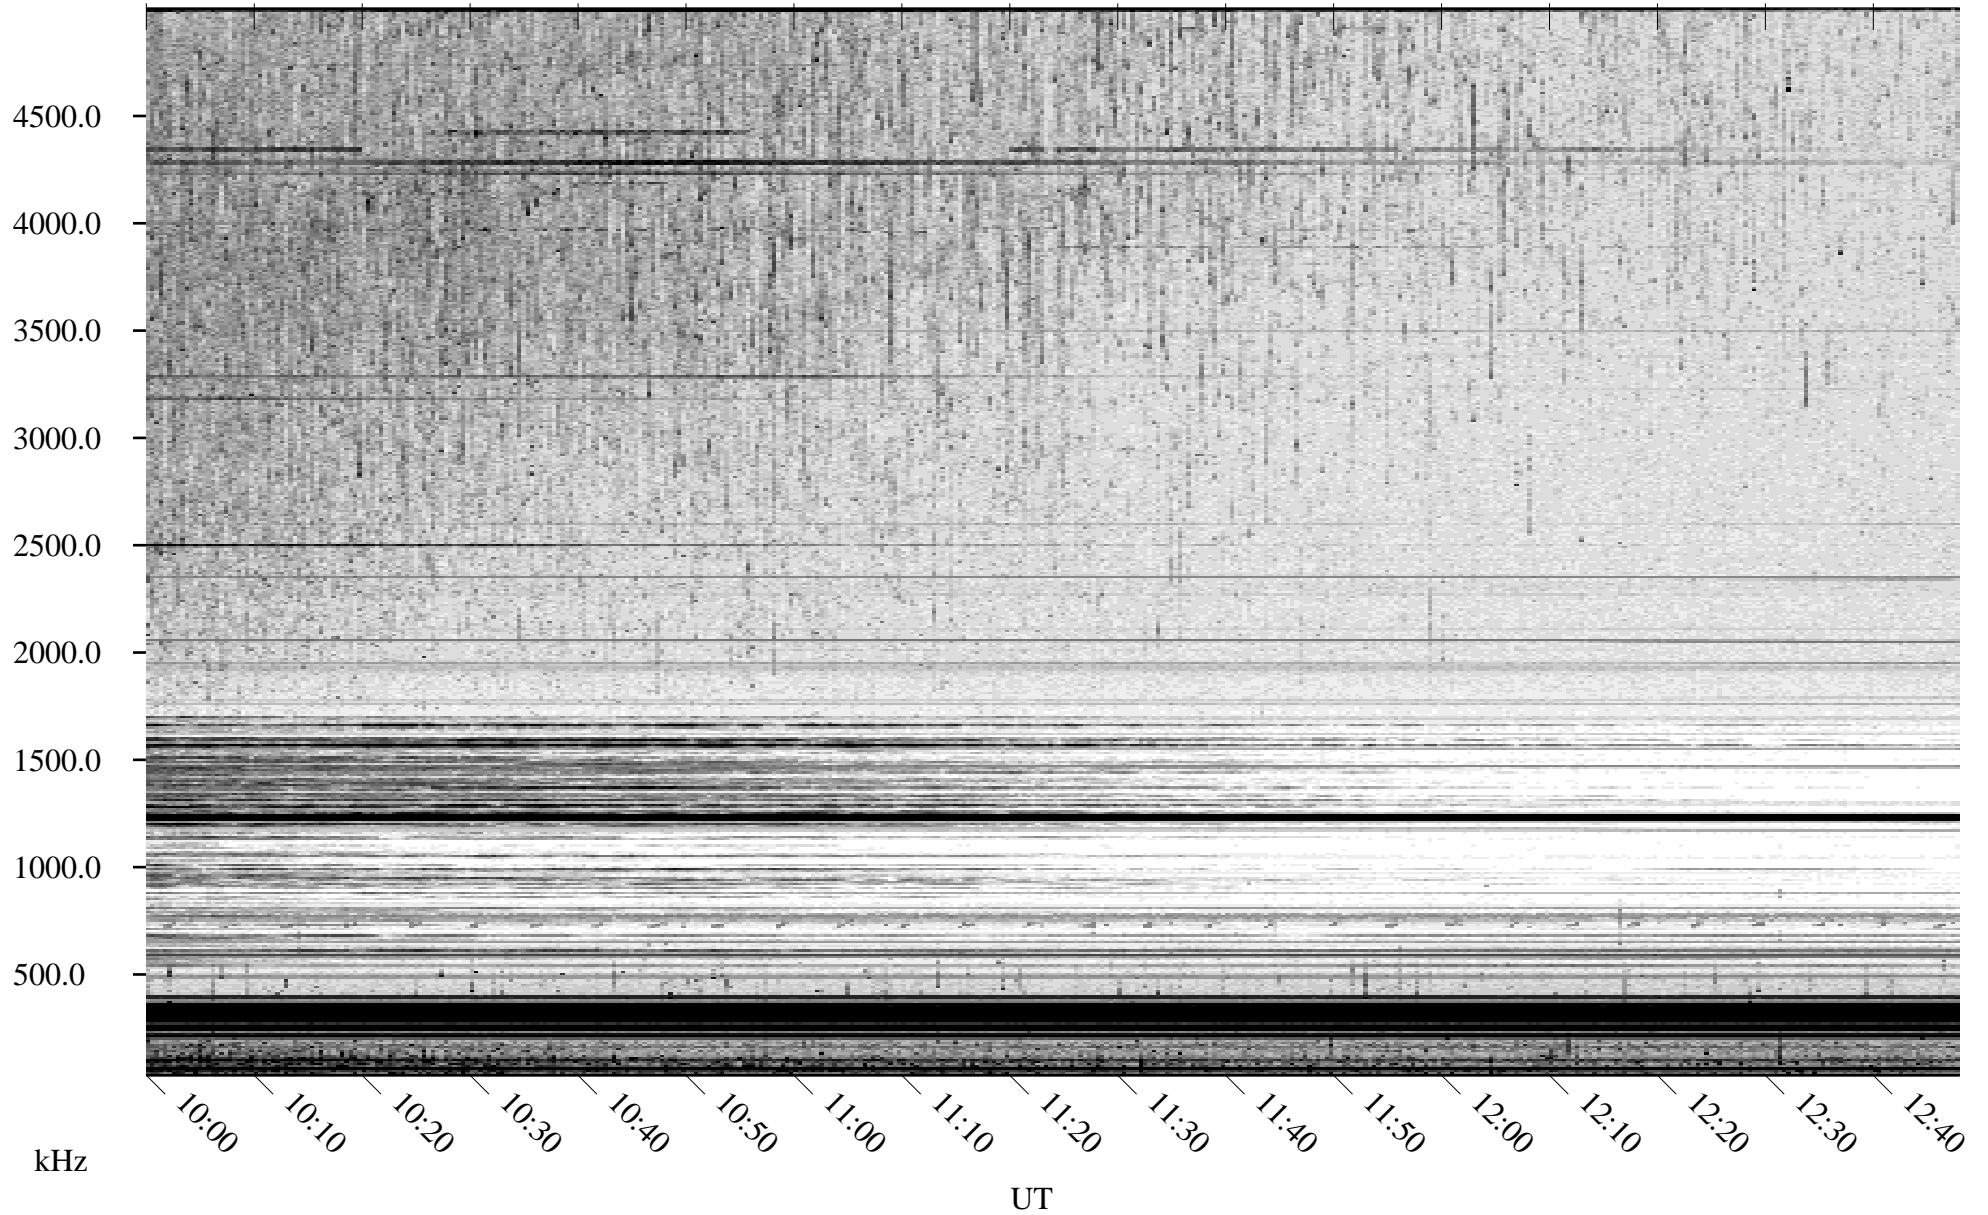

# 06/24/2009 Churchill, Manitoba

Linear Scale    Black = 161    White = 15

ch09174l.r00SUm max\_12

Page 5

# 06/24/2009 Churchill, Manitoba

Linear Scale    Black = 161    White = 15

ch09174l.r00SUm max\_12

Page 6