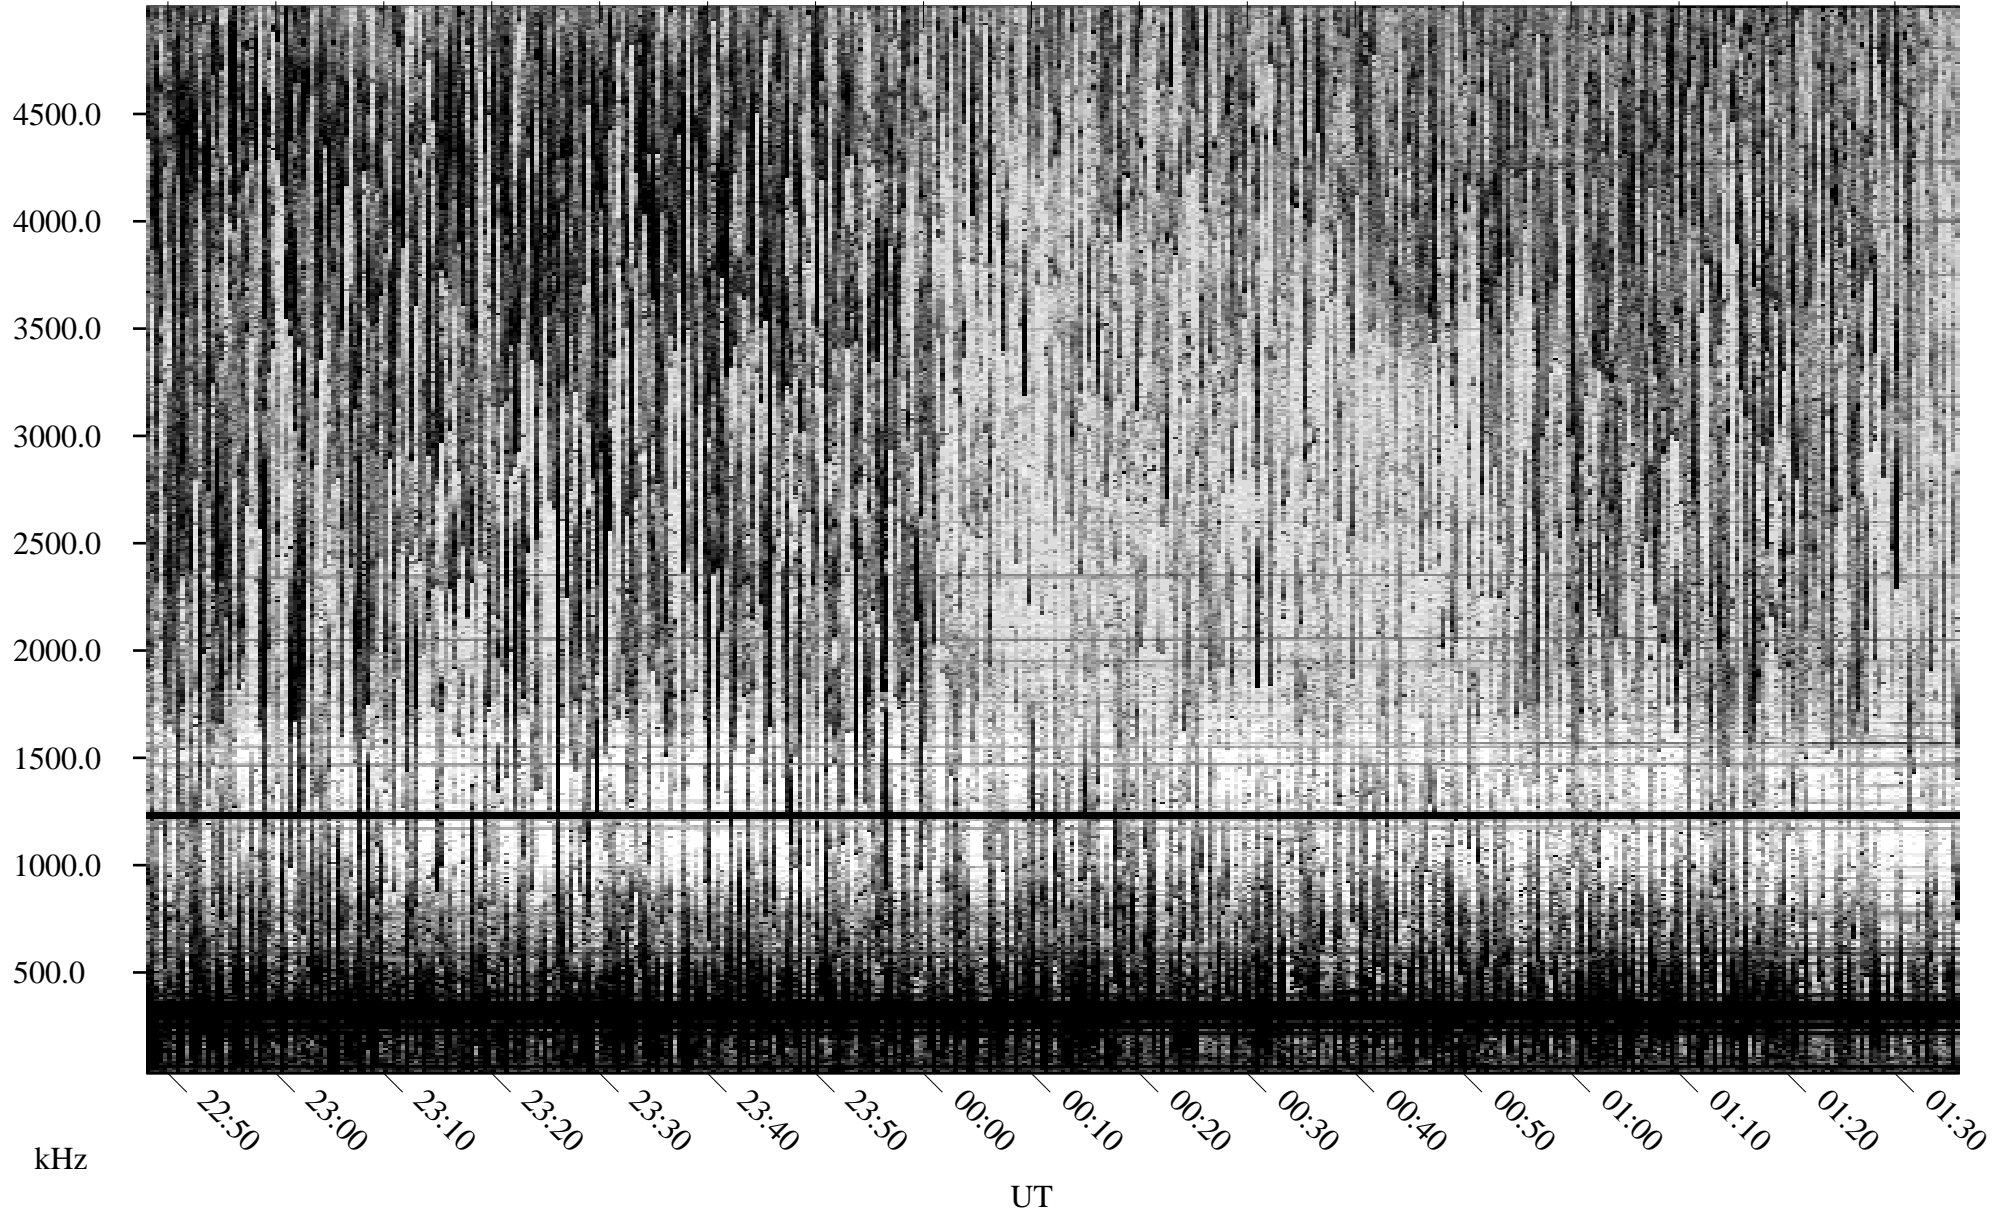

# 06/23/2009 Churchill, Manitoba

Linear Scale    Black = 161    White = 15

ch09174l.r00SUm max\_12

Page 1

# 06/23/2009 Churchill, Manitoba

Linear Scale    Black = 161    White = 15

ch09174l.r00SUm max\_12

Page 2

# 06/24/2009 Churchill, Manitoba

Linear Scale    Black = 161    White = 15

ch09174l.r00SUm max\_12

Page 3

# 06/24/2009 Churchill, Manitoba

Linear Scale    Black = 161    White = 15

ch09174l.r00SUm max\_12

Page 4