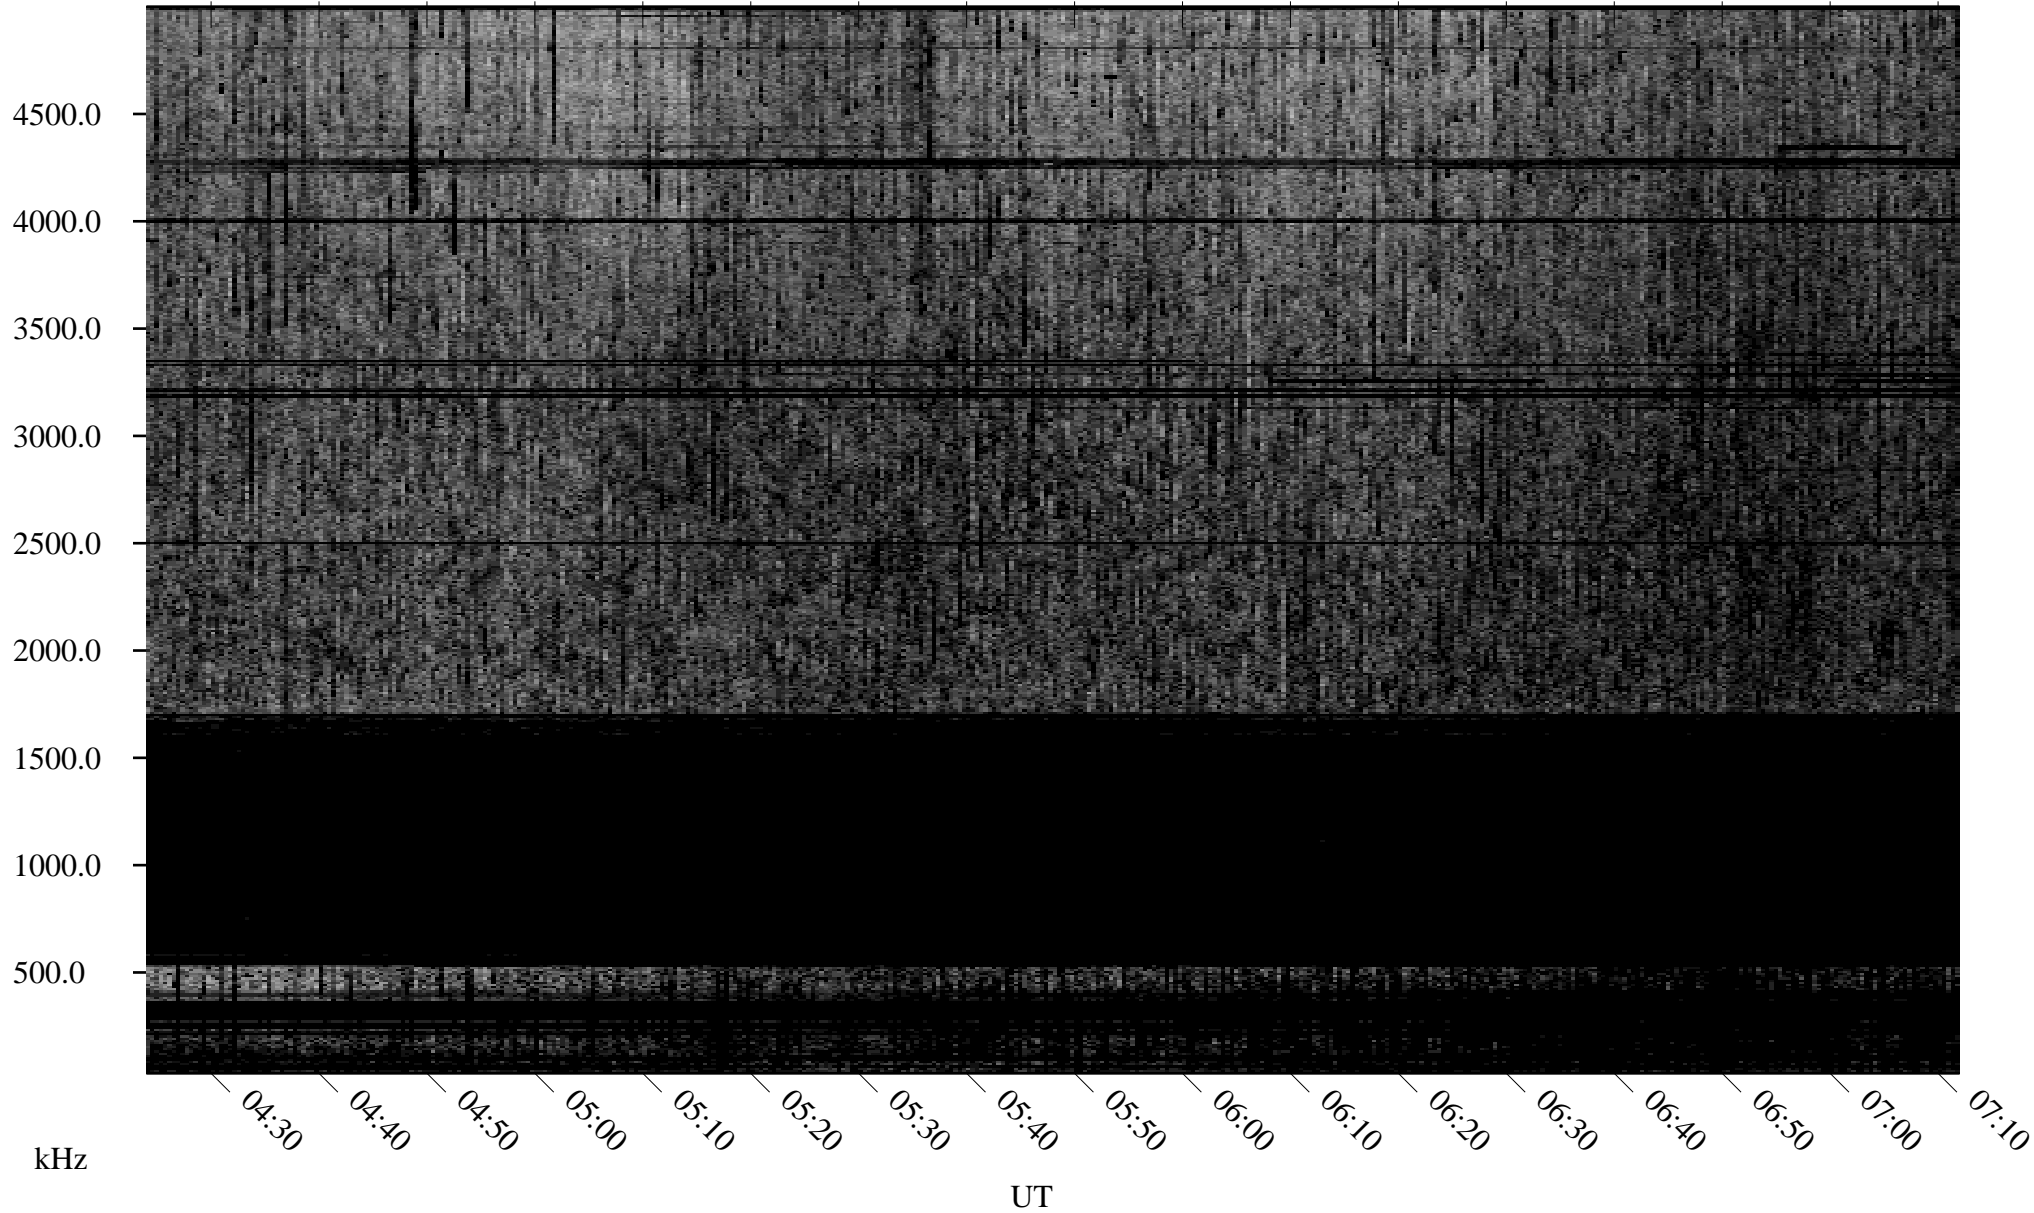

06/24/2009 Churchill, Manitoba

Linear Scale   Black = 161   White = 15

ch09174l.r00SUm max_12

Page 4