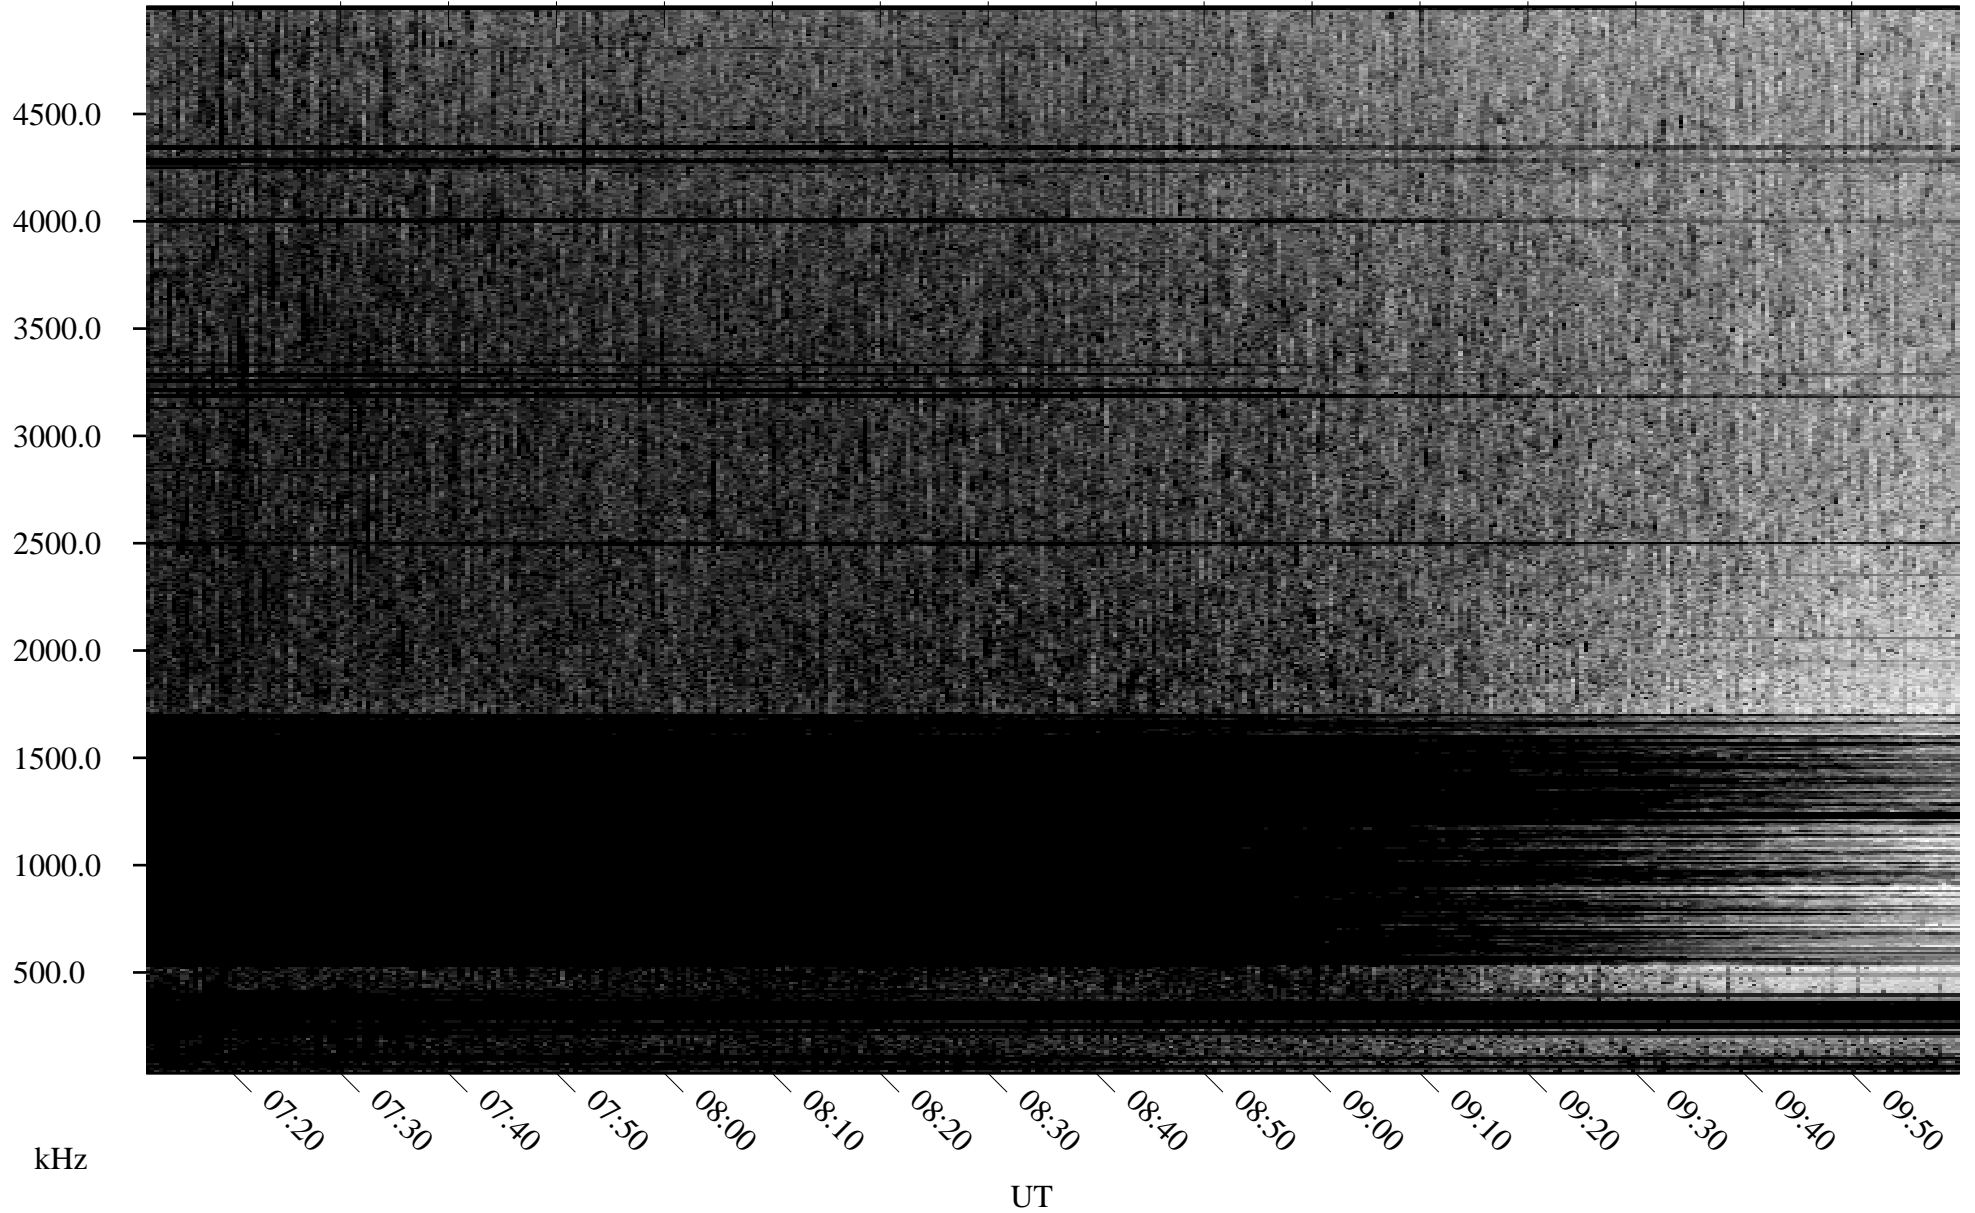

# 06/24/2009 Churchill, Manitoba

Linear Scale    Black = 161    White = 15

ch09174l.r00SUm max\_12

Page 4

# 06/24/2009 Churchill, Manitoba

Linear Scale    Black = 161    White = 15

ch09174l.r00SUm max\_12

Page 5