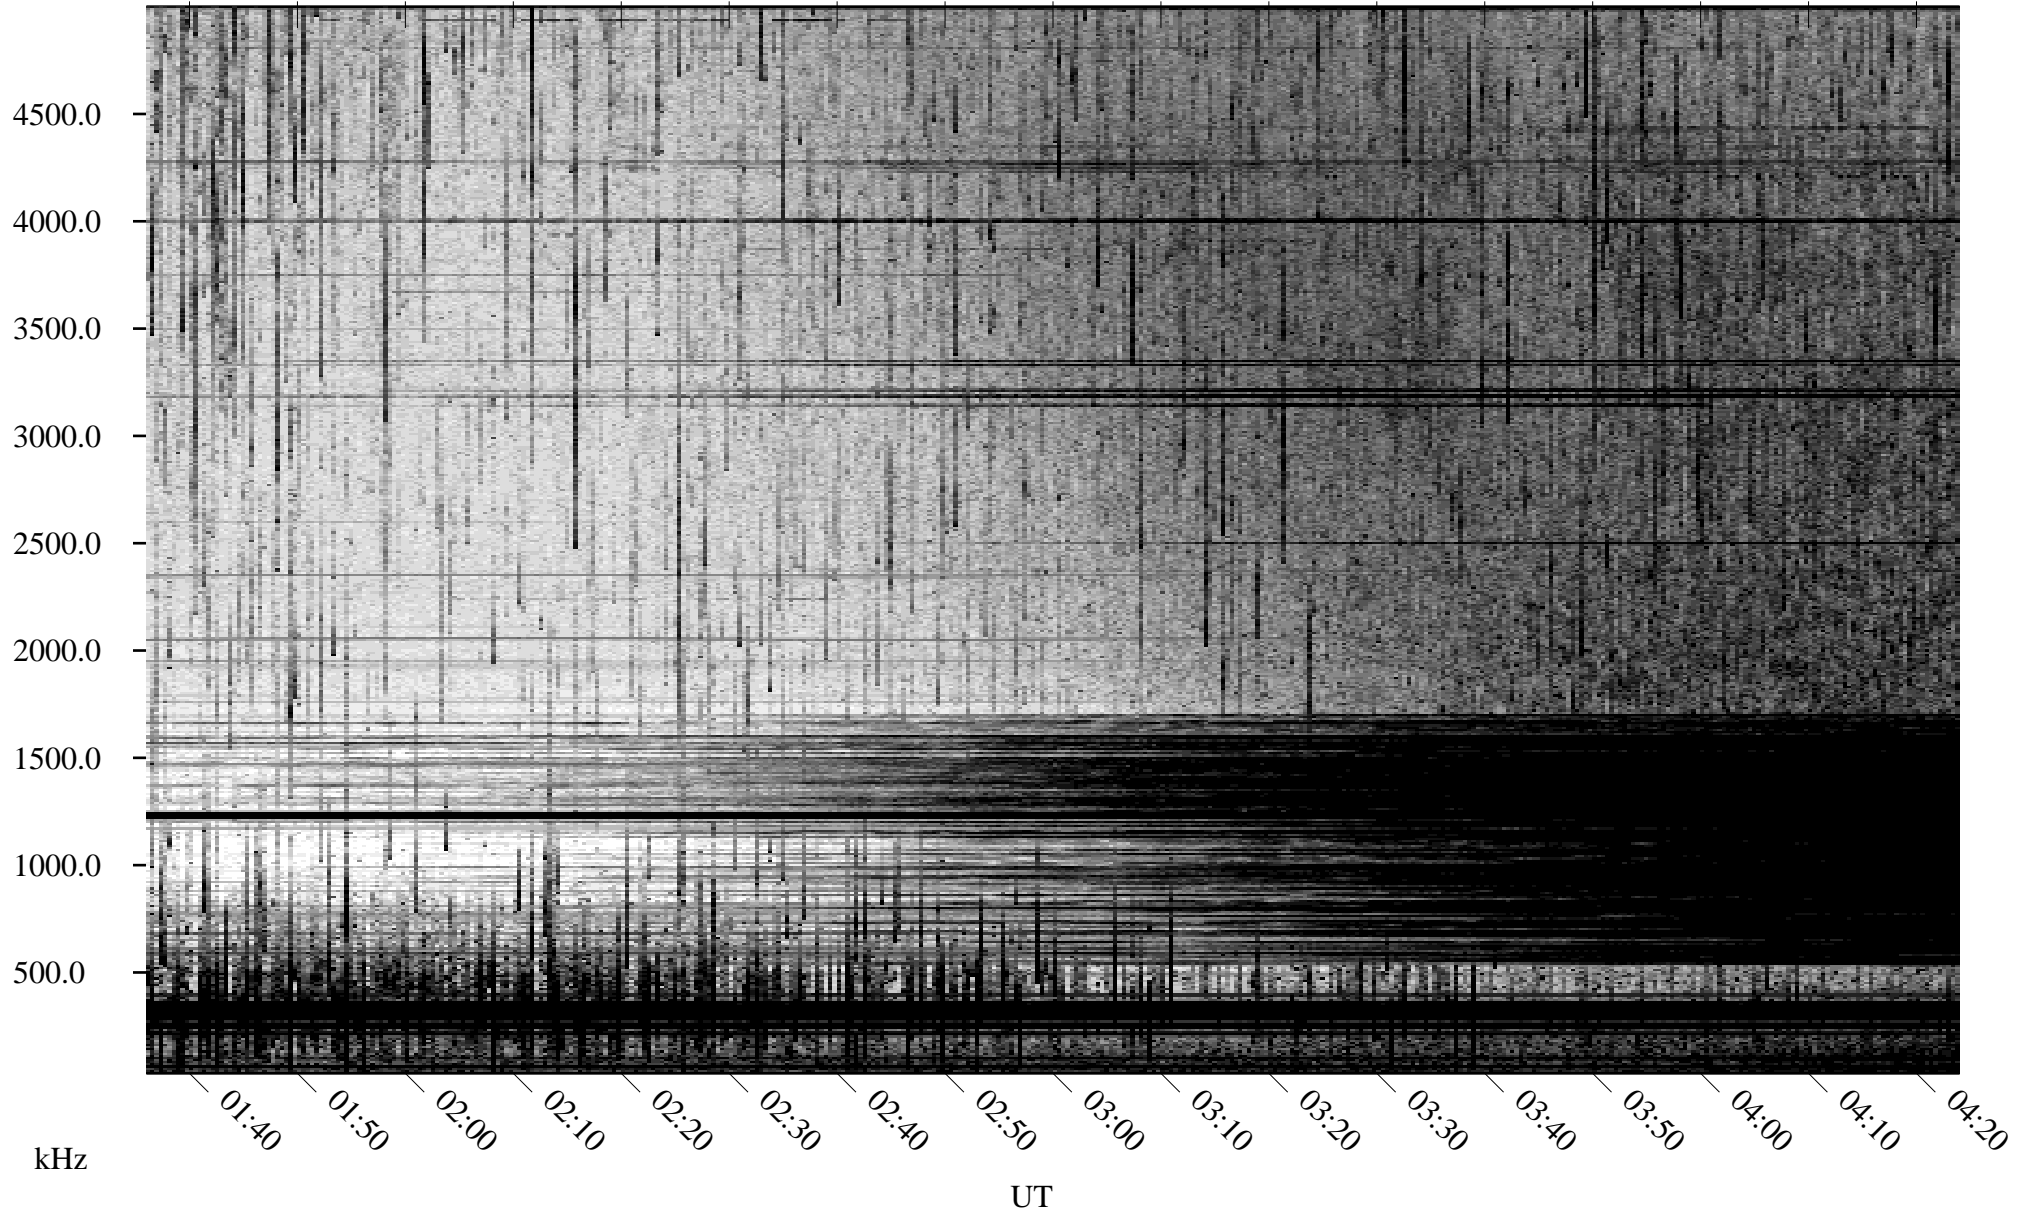

# 06/23/2009 Churchill, Manitoba

Linear Scale    Black = 161    White = 15

ch09174l.r00SUm max\_12

Page 1

# 06/23/2009 Churchill, Manitoba

Linear Scale    Black = 161    White = 15

ch09174l.r00SUm max\_12

Page 2

# 06/24/2009 Churchill, Manitoba

Linear Scale    Black = 161    White = 15

ch09174l.r00SUm max\_12

Page 3

# 06/24/2009 Churchill, Manitoba

Linear Scale    Black = 161    White = 15

ch09174l.r00SUm max\_12

Page 4