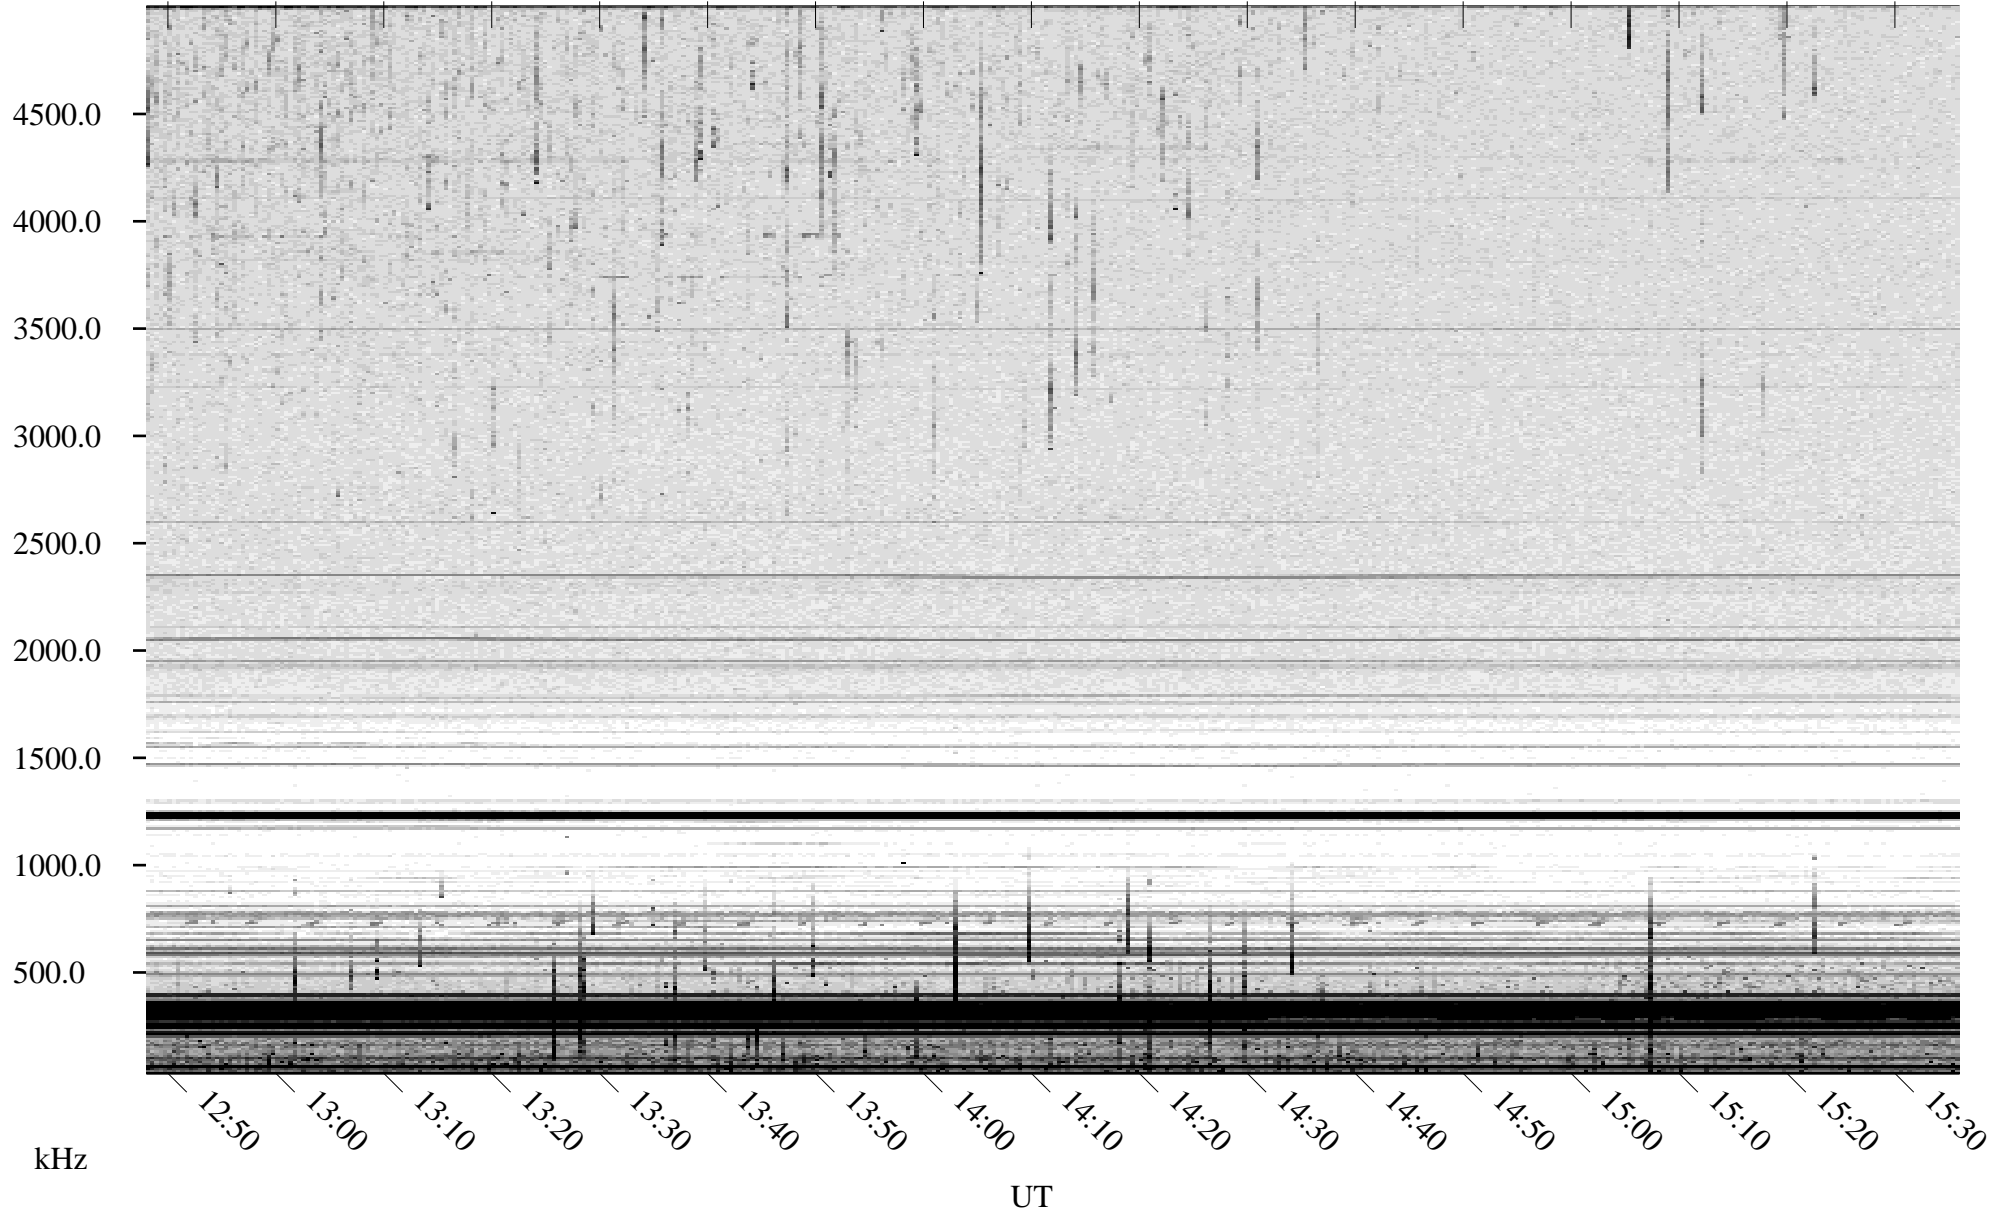

# 06/24/2009 Churchill, Manitoba

Linear Scale    Black = 161    White = 15

ch09174l.r00SUm max\_12

Page 5

# 06/24/2009 Churchill, Manitoba

Linear Scale    Black = 161    White = 15

ch09174l.r00SUm max\_12

Page 6

# 06/24/2009 Churchill, Manitoba

Linear Scale    Black = 161    White = 15

ch09174l.r00SUm max\_12

Page 7

# 06/24/2009 Churchill, Manitoba

Linear Scale    Black = 161    White = 15

ch09174l.r00SUm max\_12