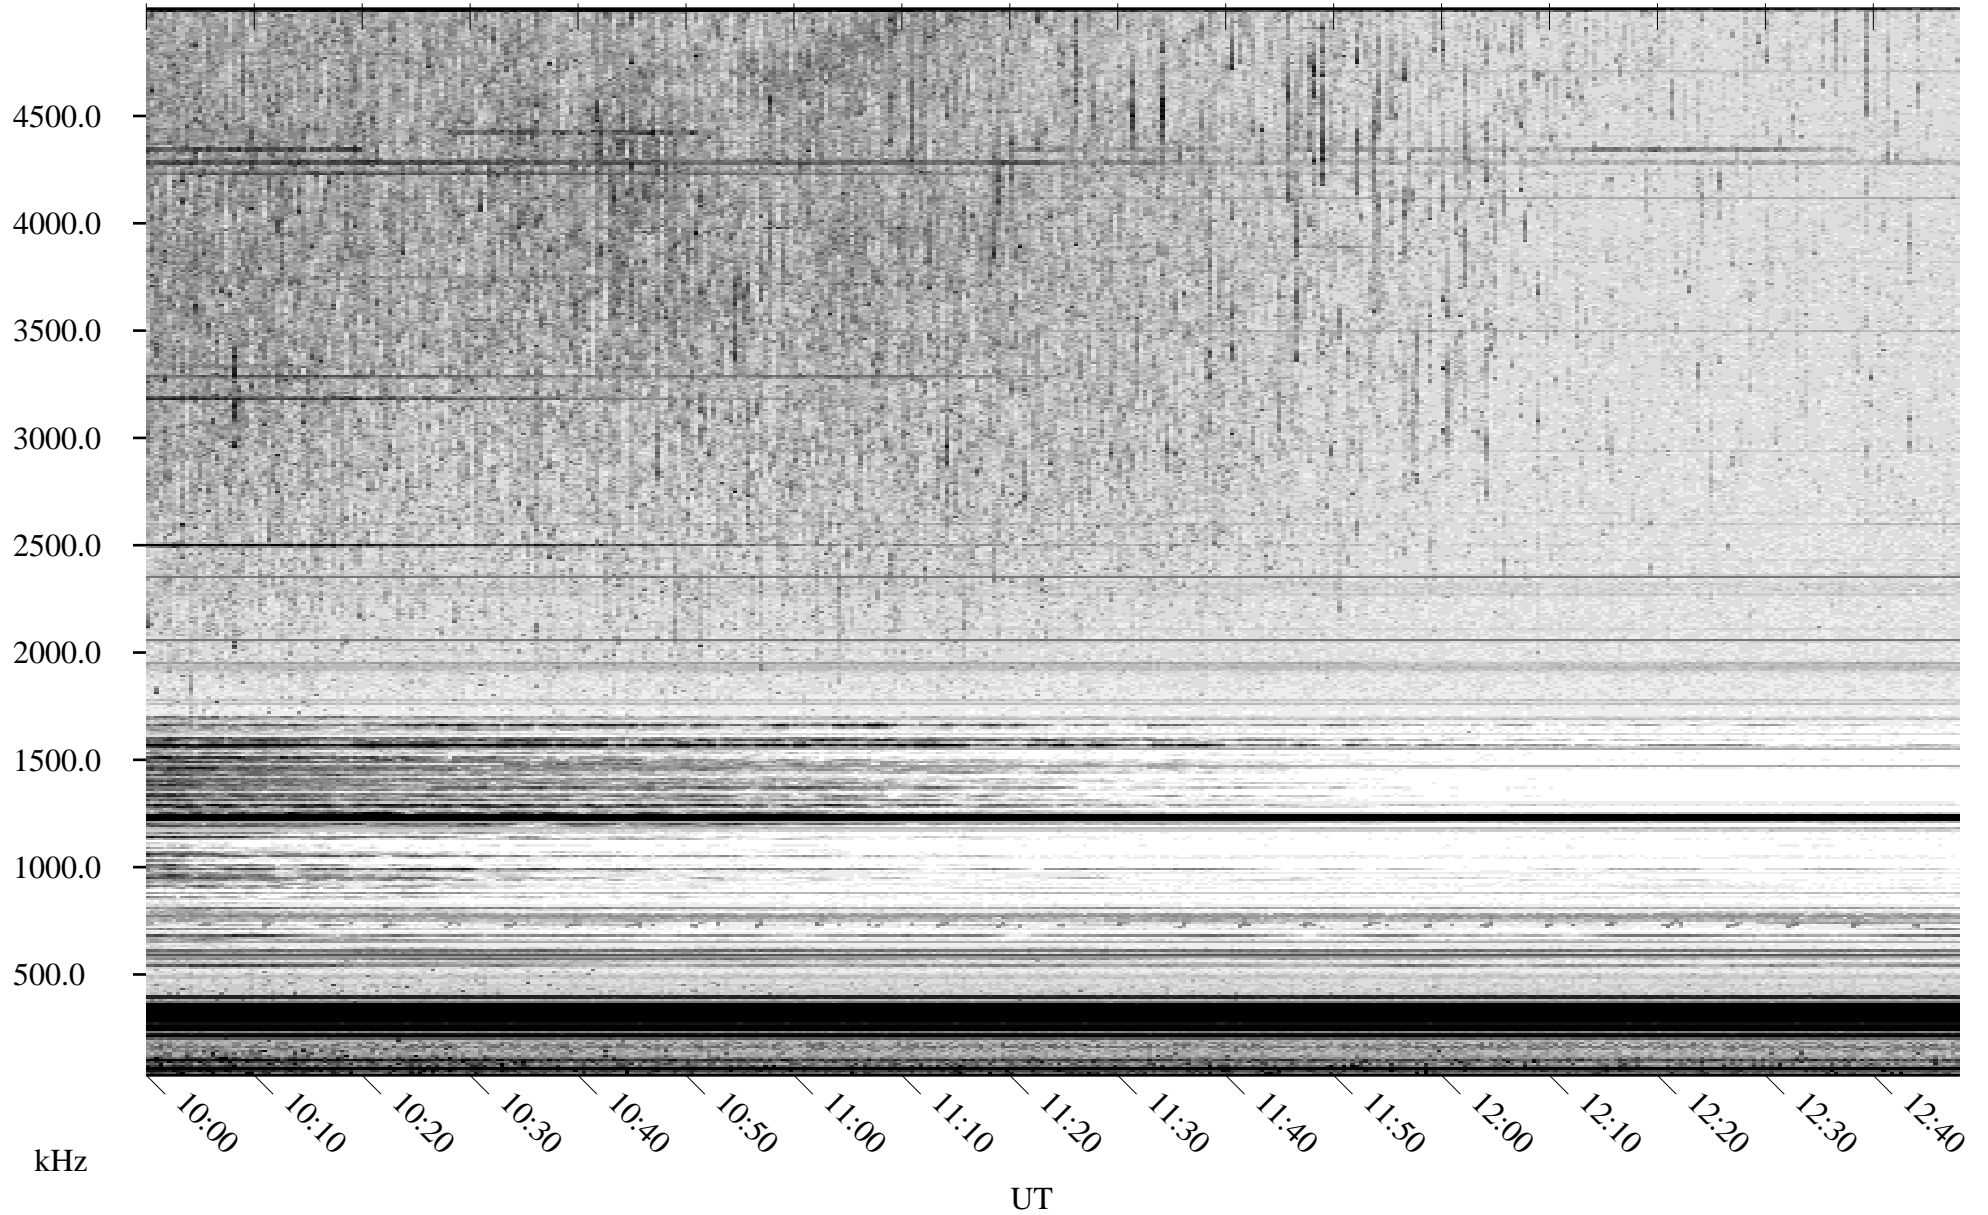

06/24/2009 Churchill, Manitoba

Linear Scale Black = 161 White = 15

ch091751.r00SUm max_12

Page 1

06/24/2009 Churchill, Manitoba

Linear Scale Black = 161 White = 15

ch091751.r00SUm max_12

Page 2

06/25/2009 Churchill, Manitoba

Linear Scale Black = 161 White = 15

ch091751.r00SUm max_12

Page 3

06/25/2009 Churchill, Manitoba

Linear Scale Black = 161 White = 15

ch091751.r00SUm max_12

Page 4

06/25/2009 Churchill, Manitoba

Linear Scale Black = 161 White = 15

ch091751.r00SUm max_12

Page 5

06/25/2009 Churchill, Manitoba

Linear Scale Black = 161 White = 15

ch091751.r00SUm max_12

Page 6

06/25/2009 Churchill, Manitoba

Linear Scale Black = 161 White = 15

ch091751.r00SUm max_12

Page 7

06/25/2009 Churchill, Manitoba

Linear Scale Black = 161 White = 15

ch091751.r00SUm max_12