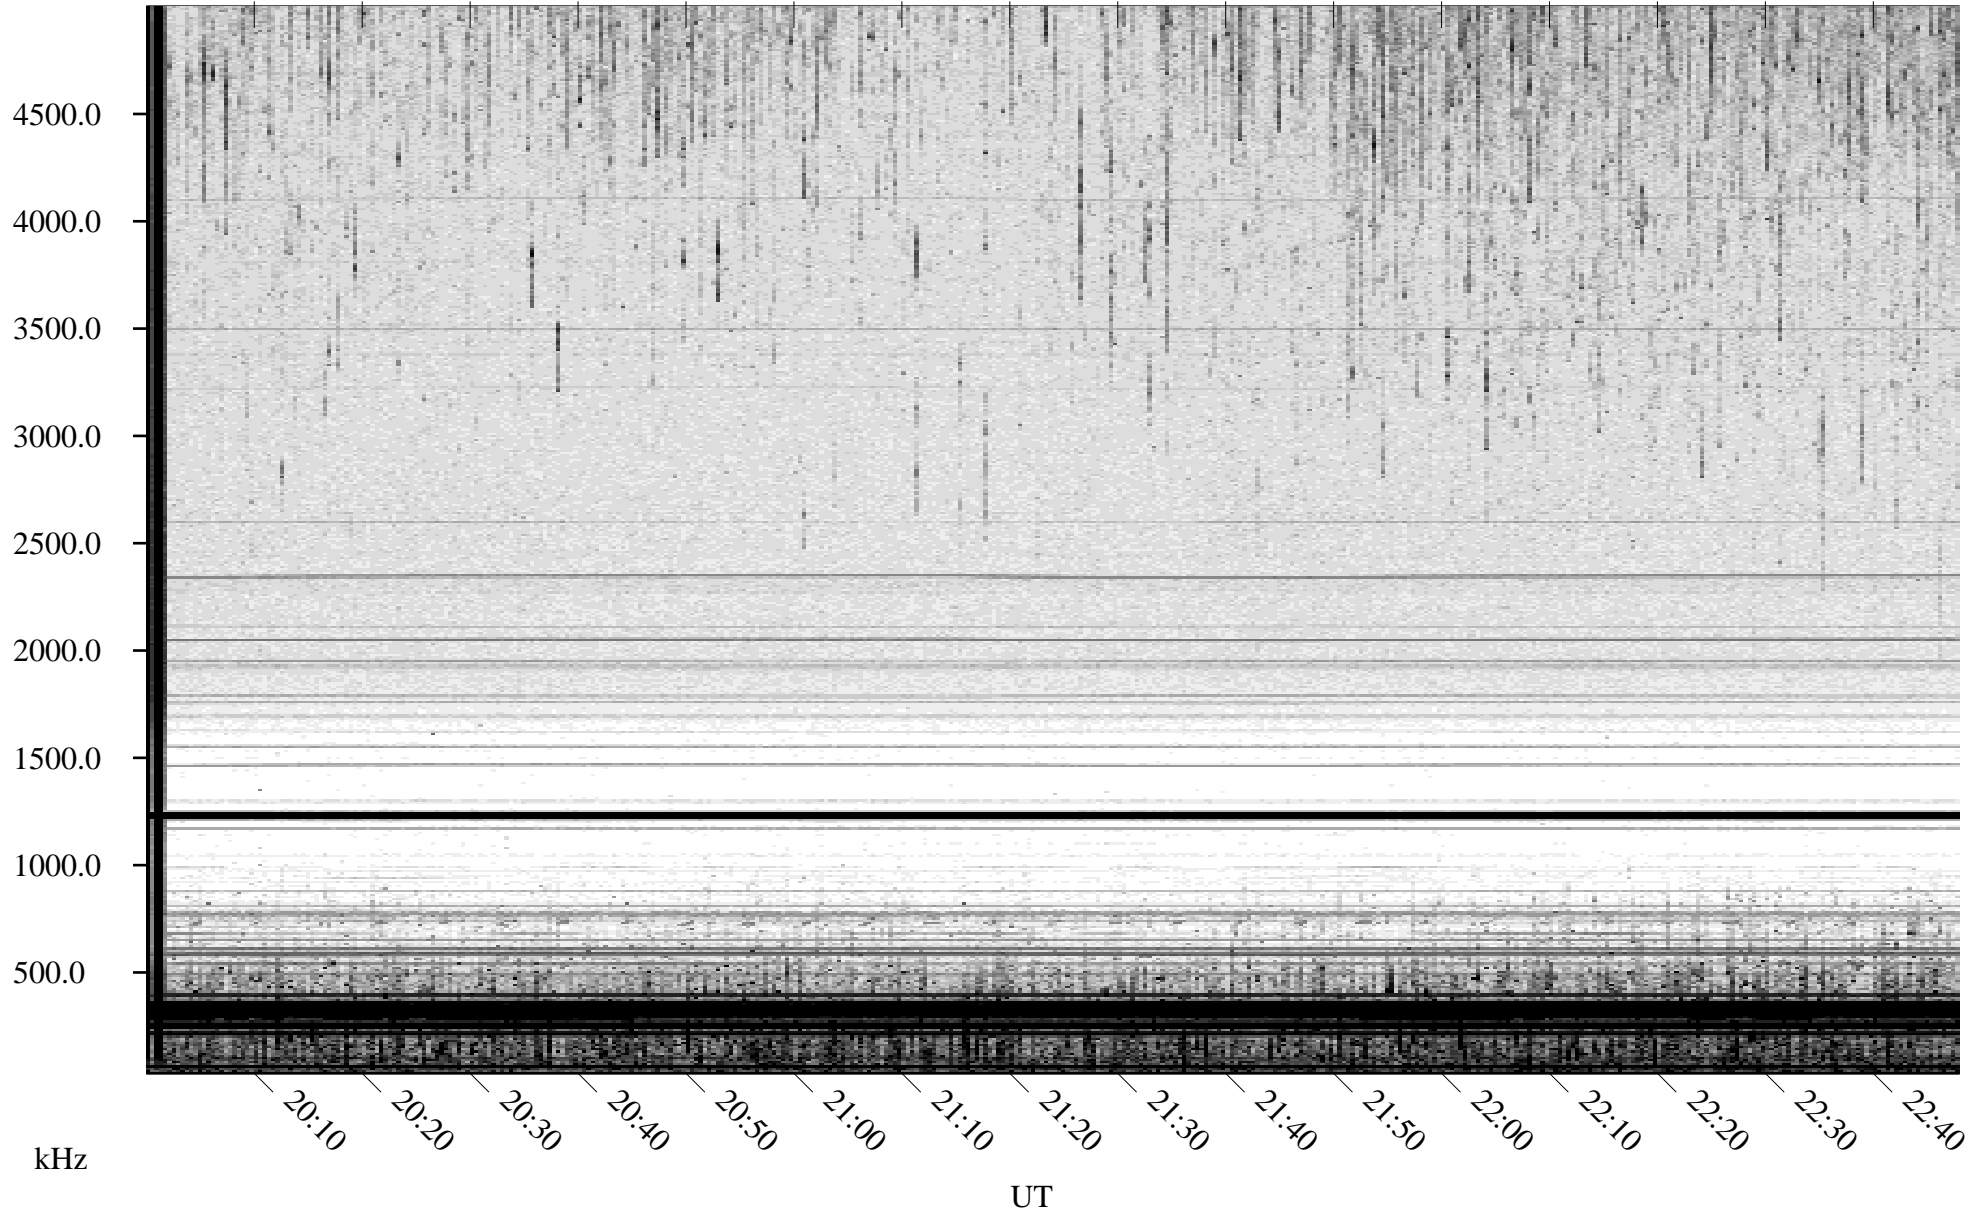

06/24/2009 Churchill, Manitoba

Linear Scale Black = 161 White = 15

ch091751.r00SUm max_12

Page 1

06/24/2009 Churchill, Manitoba

Linear Scale Black = 161 White = 15

ch091751.r00SUm max_12

Page 2

06/25/2009 Churchill, Manitoba

Linear Scale Black = 161 White = 15

ch091751.r00SUm max_12

Page 3

06/25/2009 Churchill, Manitoba

Linear Scale Black = 161 White = 15

ch091751.r00SUm max_12

Page 4

06/25/2009 Churchill, Manitoba

Linear Scale Black = 161 White = 15

ch091751.r00SUm max_12

Page 5

06/25/2009 Churchill, Manitoba

Linear Scale Black = 161 White = 15

ch091751.r00SUm max_12

Page 6

06/25/2009 Churchill, Manitoba

Linear Scale Black = 161 White = 15

ch091751.r00SUm max_12

Page 7

06/25/2009 Churchill, Manitoba

Linear Scale Black = 161 White = 15

ch091751.r00SUm max_12