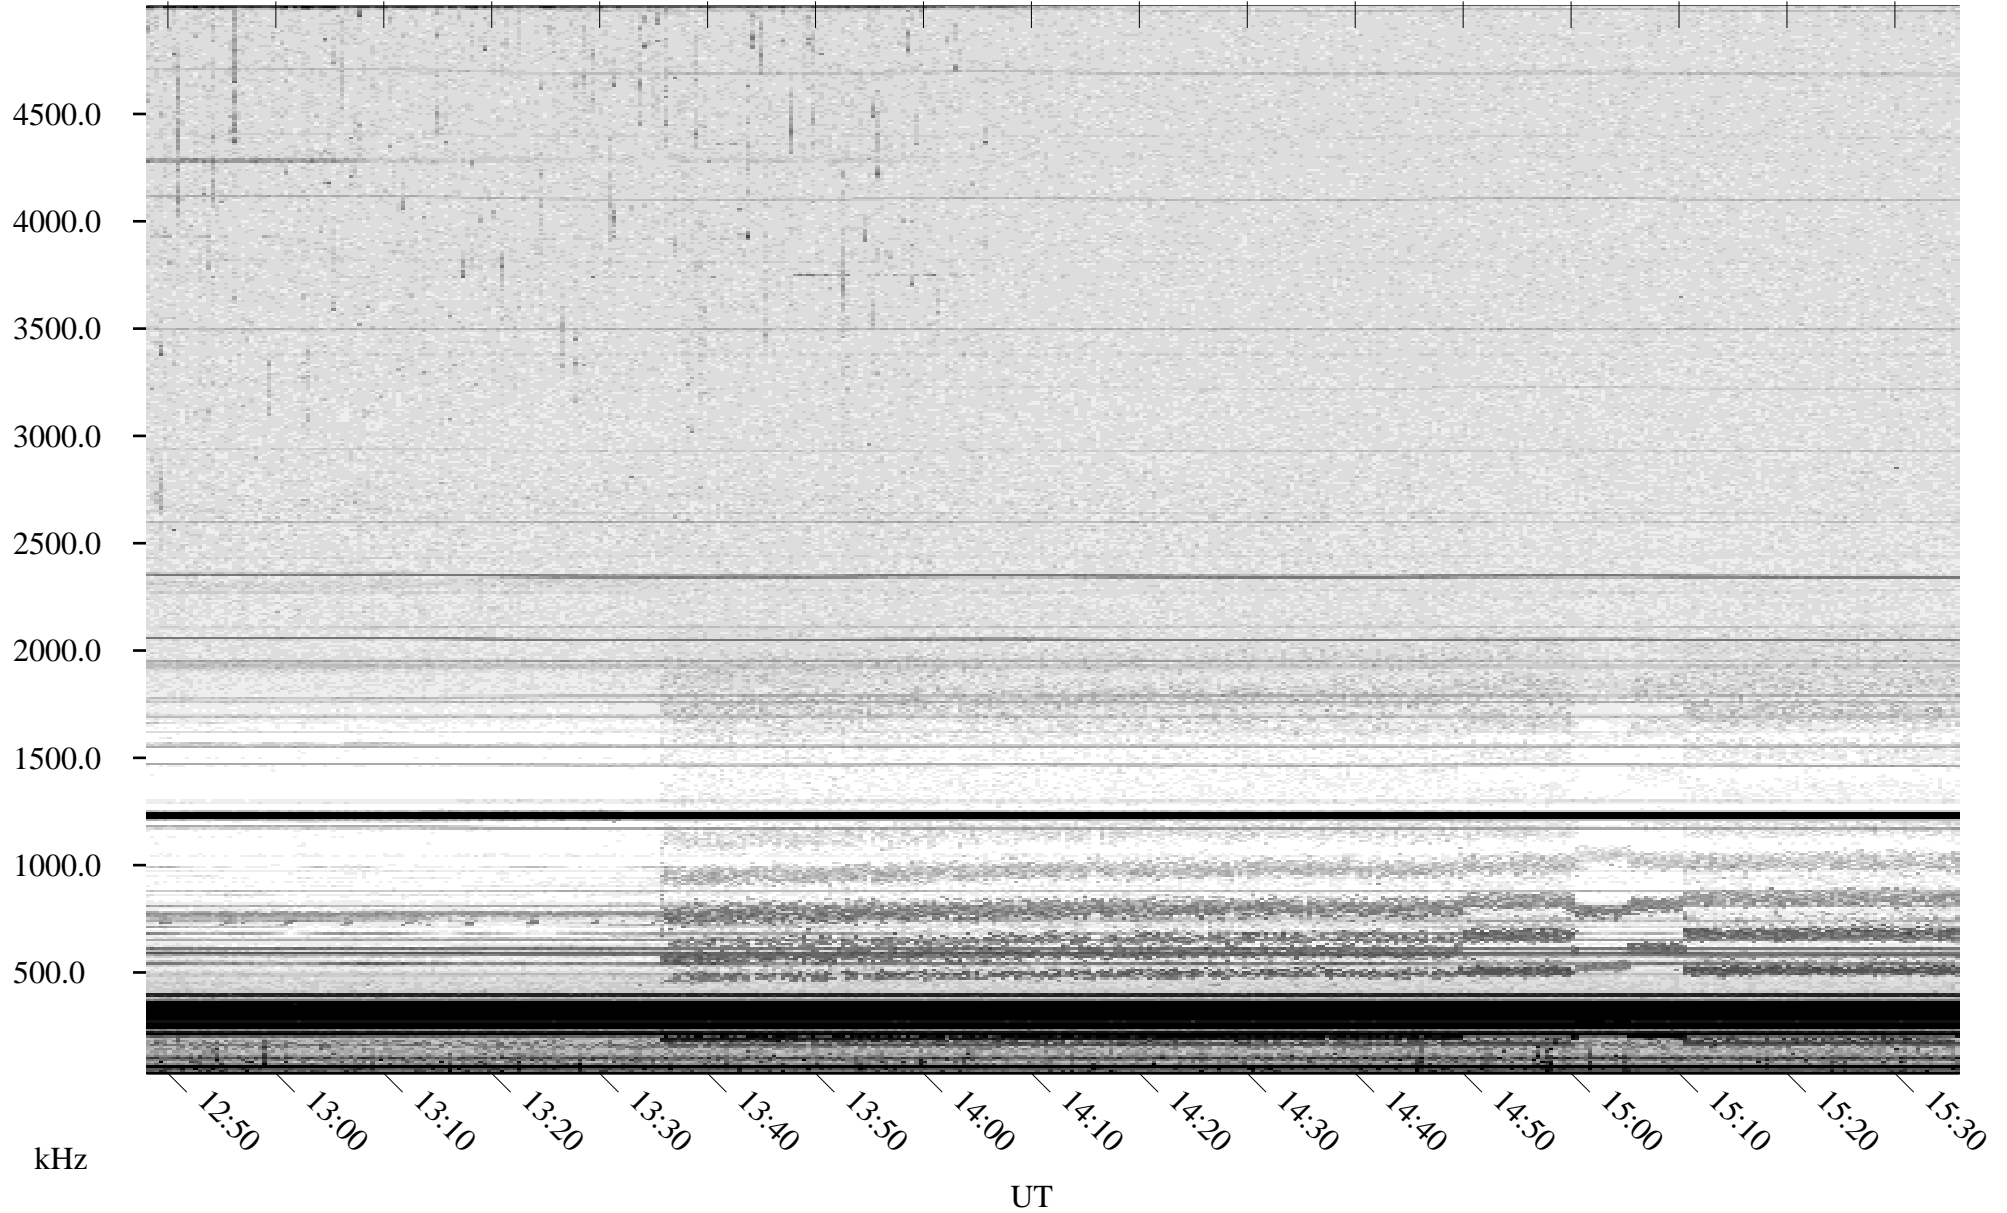

06/24/2009 Churchill, Manitoba

Linear Scale Black = 161 White = 15

ch091751.r00SUm max_12

Page 1

06/24/2009 Churchill, Manitoba

Linear Scale Black = 161 White = 15

ch091751.r00SUm max_12

Page 2

06/25/2009 Churchill, Manitoba

Linear Scale Black = 161 White = 15

ch091751.r00SUm max_12

Page 3

06/25/2009 Churchill, Manitoba

Linear Scale Black = 161 White = 15

ch091751.r00SUm max_12

Page 4

06/25/2009 Churchill, Manitoba

Linear Scale Black = 161 White = 15

ch091751.r00SUm max_12

Page 5

06/25/2009 Churchill, Manitoba

Linear Scale Black = 161 White = 15

ch091751.r00SUm max_12

Page 6

06/25/2009 Churchill, Manitoba

Linear Scale Black = 161 White = 15

ch091751.r00SUm max_12

Page 7

06/25/2009 Churchill, Manitoba

Linear Scale Black = 161 White = 15

ch091751.r00SUm max_12