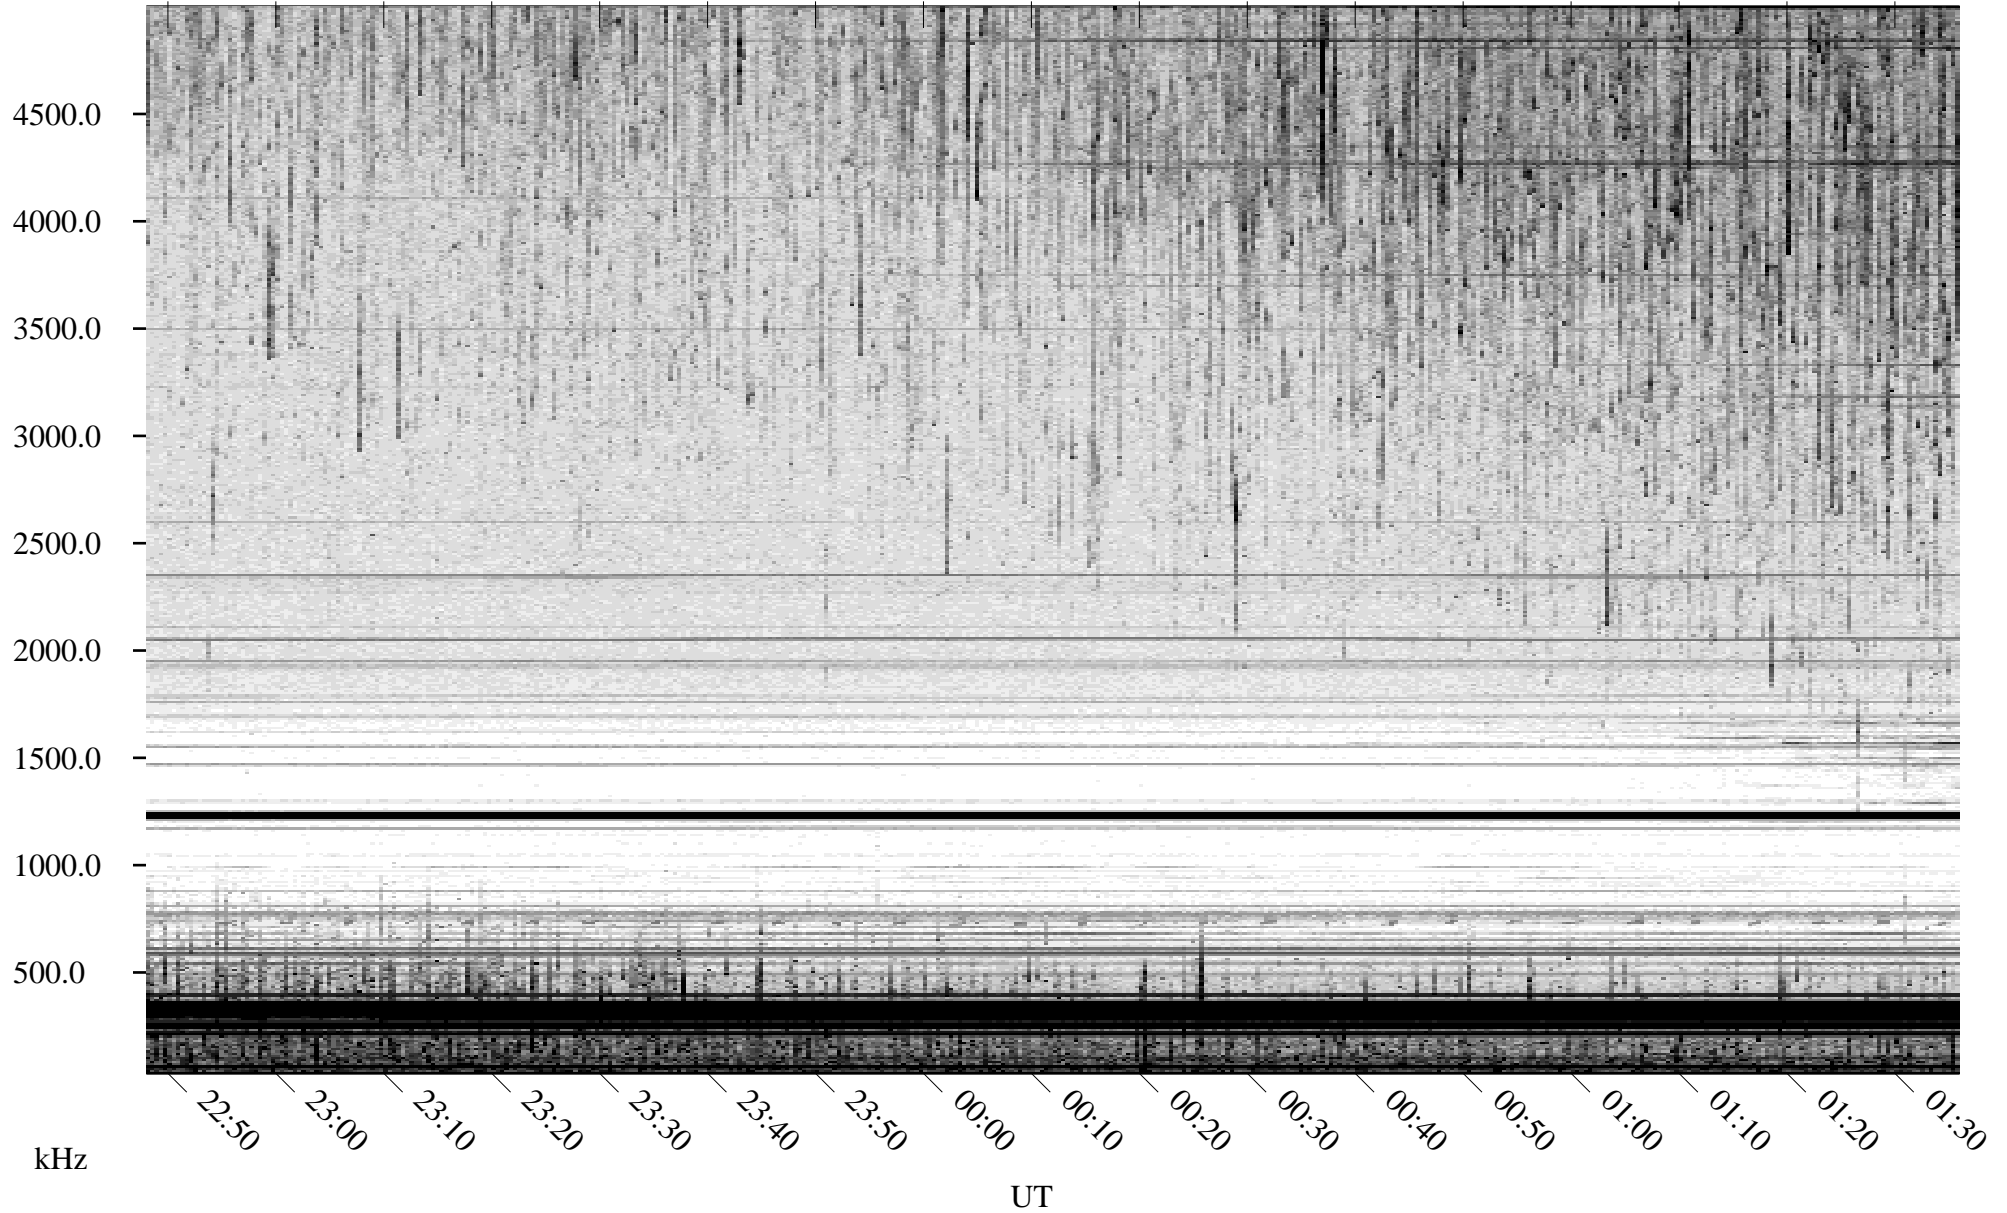

06/24/2009 Churchill, Manitoba

Linear Scale Black = 161 White = 15

ch091751.r00SUm max_12

Page 1

06/24/2009 Churchill, Manitoba

Linear Scale Black = 161 White = 15

ch091751.r00SUm max_12

Page 2

06/25/2009 Churchill, Manitoba

Linear Scale Black = 161 White = 15

ch091751.r00SUm max_12

Page 3

06/25/2009 Churchill, Manitoba

Linear Scale Black = 161 White = 15

ch091751.r00SUm max_12

Page 4

06/25/2009 Churchill, Manitoba

Linear Scale Black = 161 White = 15

ch091751.r00SUm max_12

Page 5

06/25/2009 Churchill, Manitoba

Linear Scale Black = 161 White = 15

ch091751.r00SUm max_12

Page 6

06/25/2009 Churchill, Manitoba

Linear Scale Black = 161 White = 15

ch091751.r00SUm max_12

Page 7

06/25/2009 Churchill, Manitoba

Linear Scale Black = 161 White = 15

ch091751.r00SUm max_12