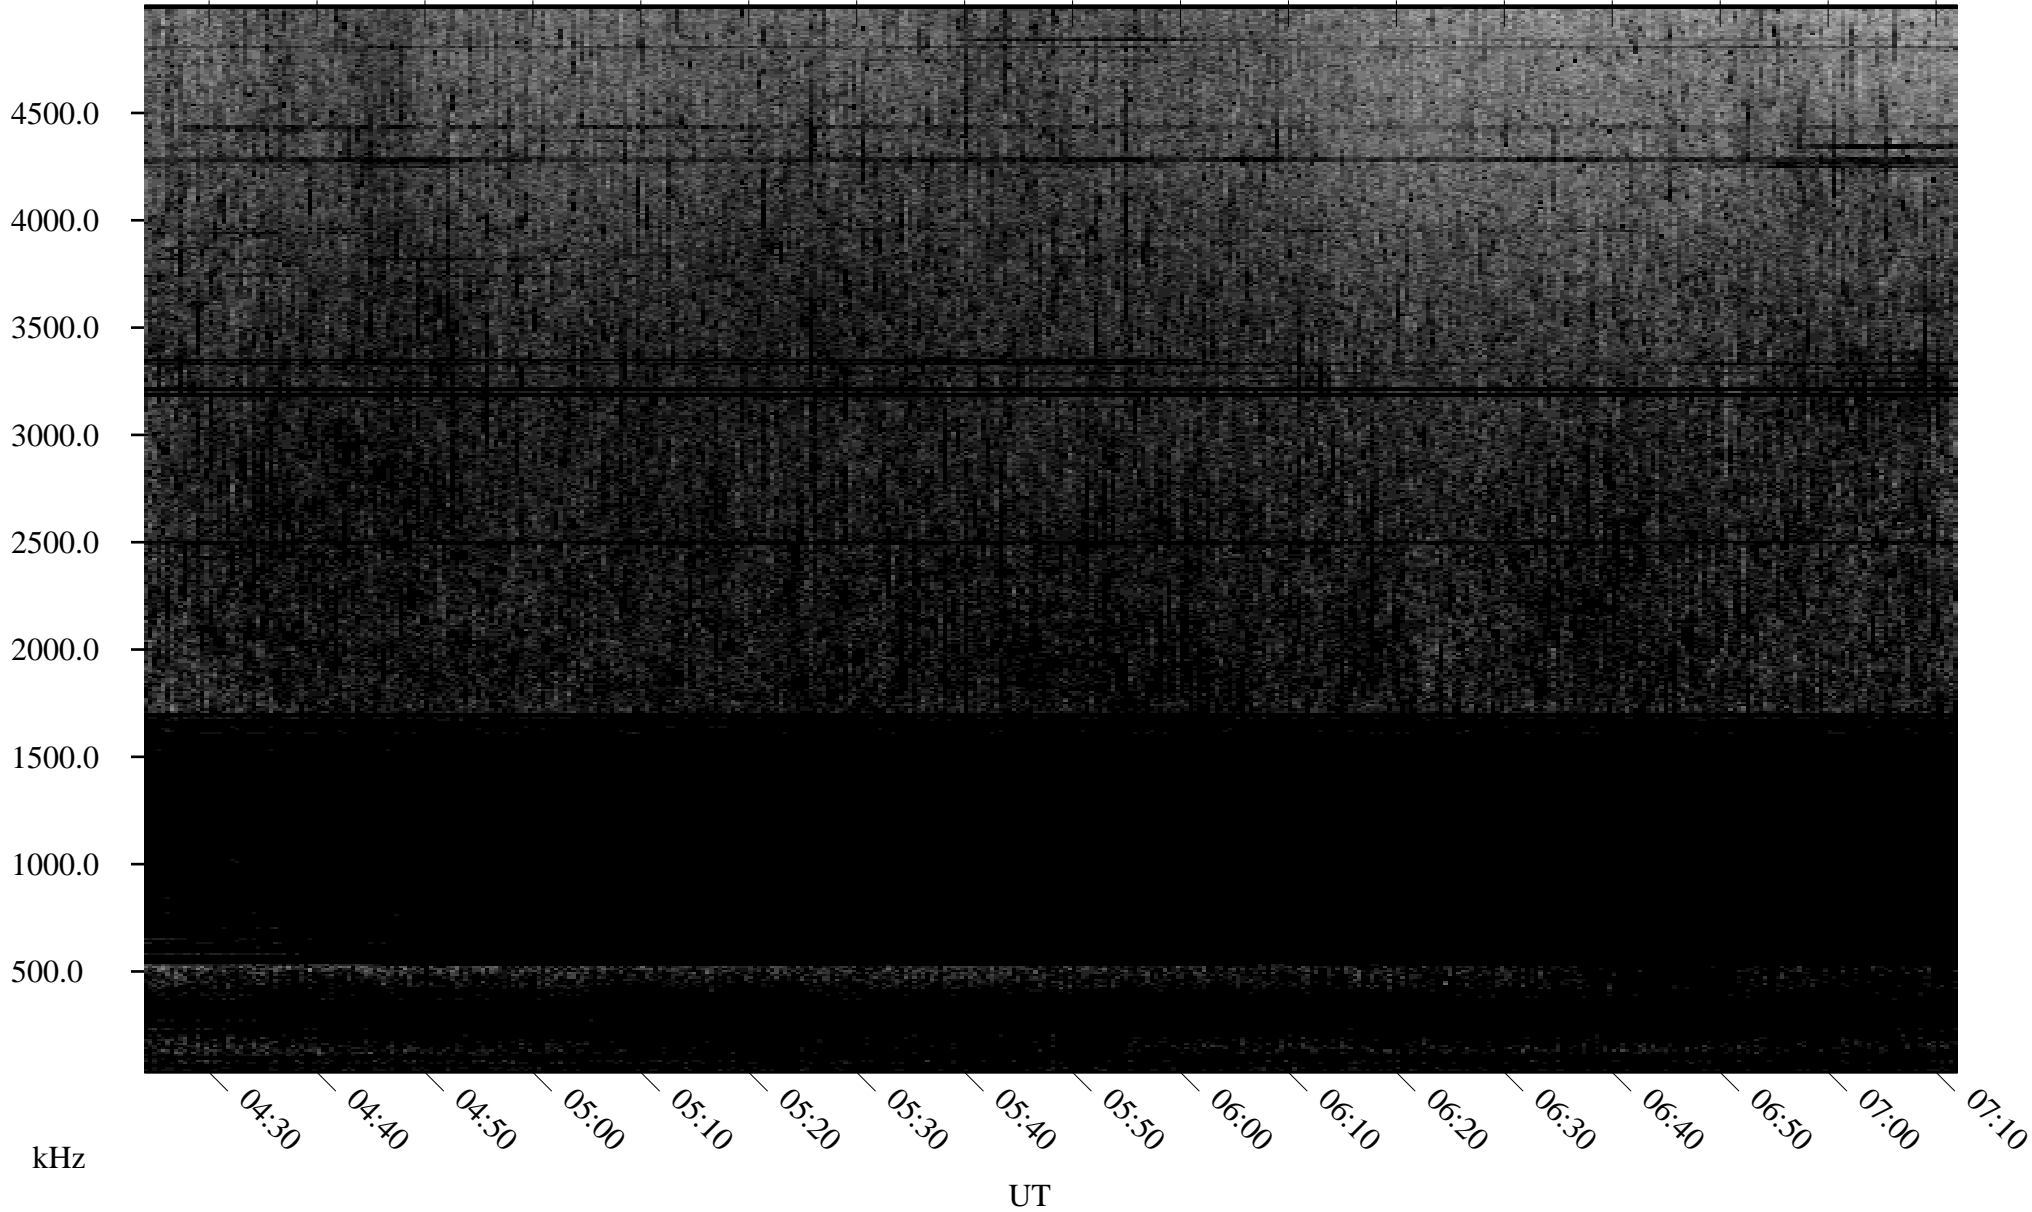

06/24/2009 Churchill, Manitoba

Linear Scale Black = 161 White = 15

ch091751.r00SUm max_12

Page 1

06/24/2009 Churchill, Manitoba

Linear Scale Black = 161 White = 15

ch091751.r00SUm max_12

Page 2

06/25/2009 Churchill, Manitoba

Linear Scale Black = 161 White = 15

ch091751.r00SUm max_12

Page 3

06/25/2009 Churchill, Manitoba

Linear Scale Black = 161 White = 15

ch091751.r00SUm max_12

Page 4

06/25/2009 Churchill, Manitoba

Linear Scale Black = 161 White = 15

ch091751.r00SUm max_12

Page 5

06/25/2009 Churchill, Manitoba

Linear Scale Black = 161 White = 15

ch091751.r00SUm max_12

Page 6

06/25/2009 Churchill, Manitoba

Linear Scale Black = 161 White = 15

ch091751.r00SUm max_12

Page 7

06/25/2009 Churchill, Manitoba

Linear Scale Black = 161 White = 15

ch091751.r00SUm max_12