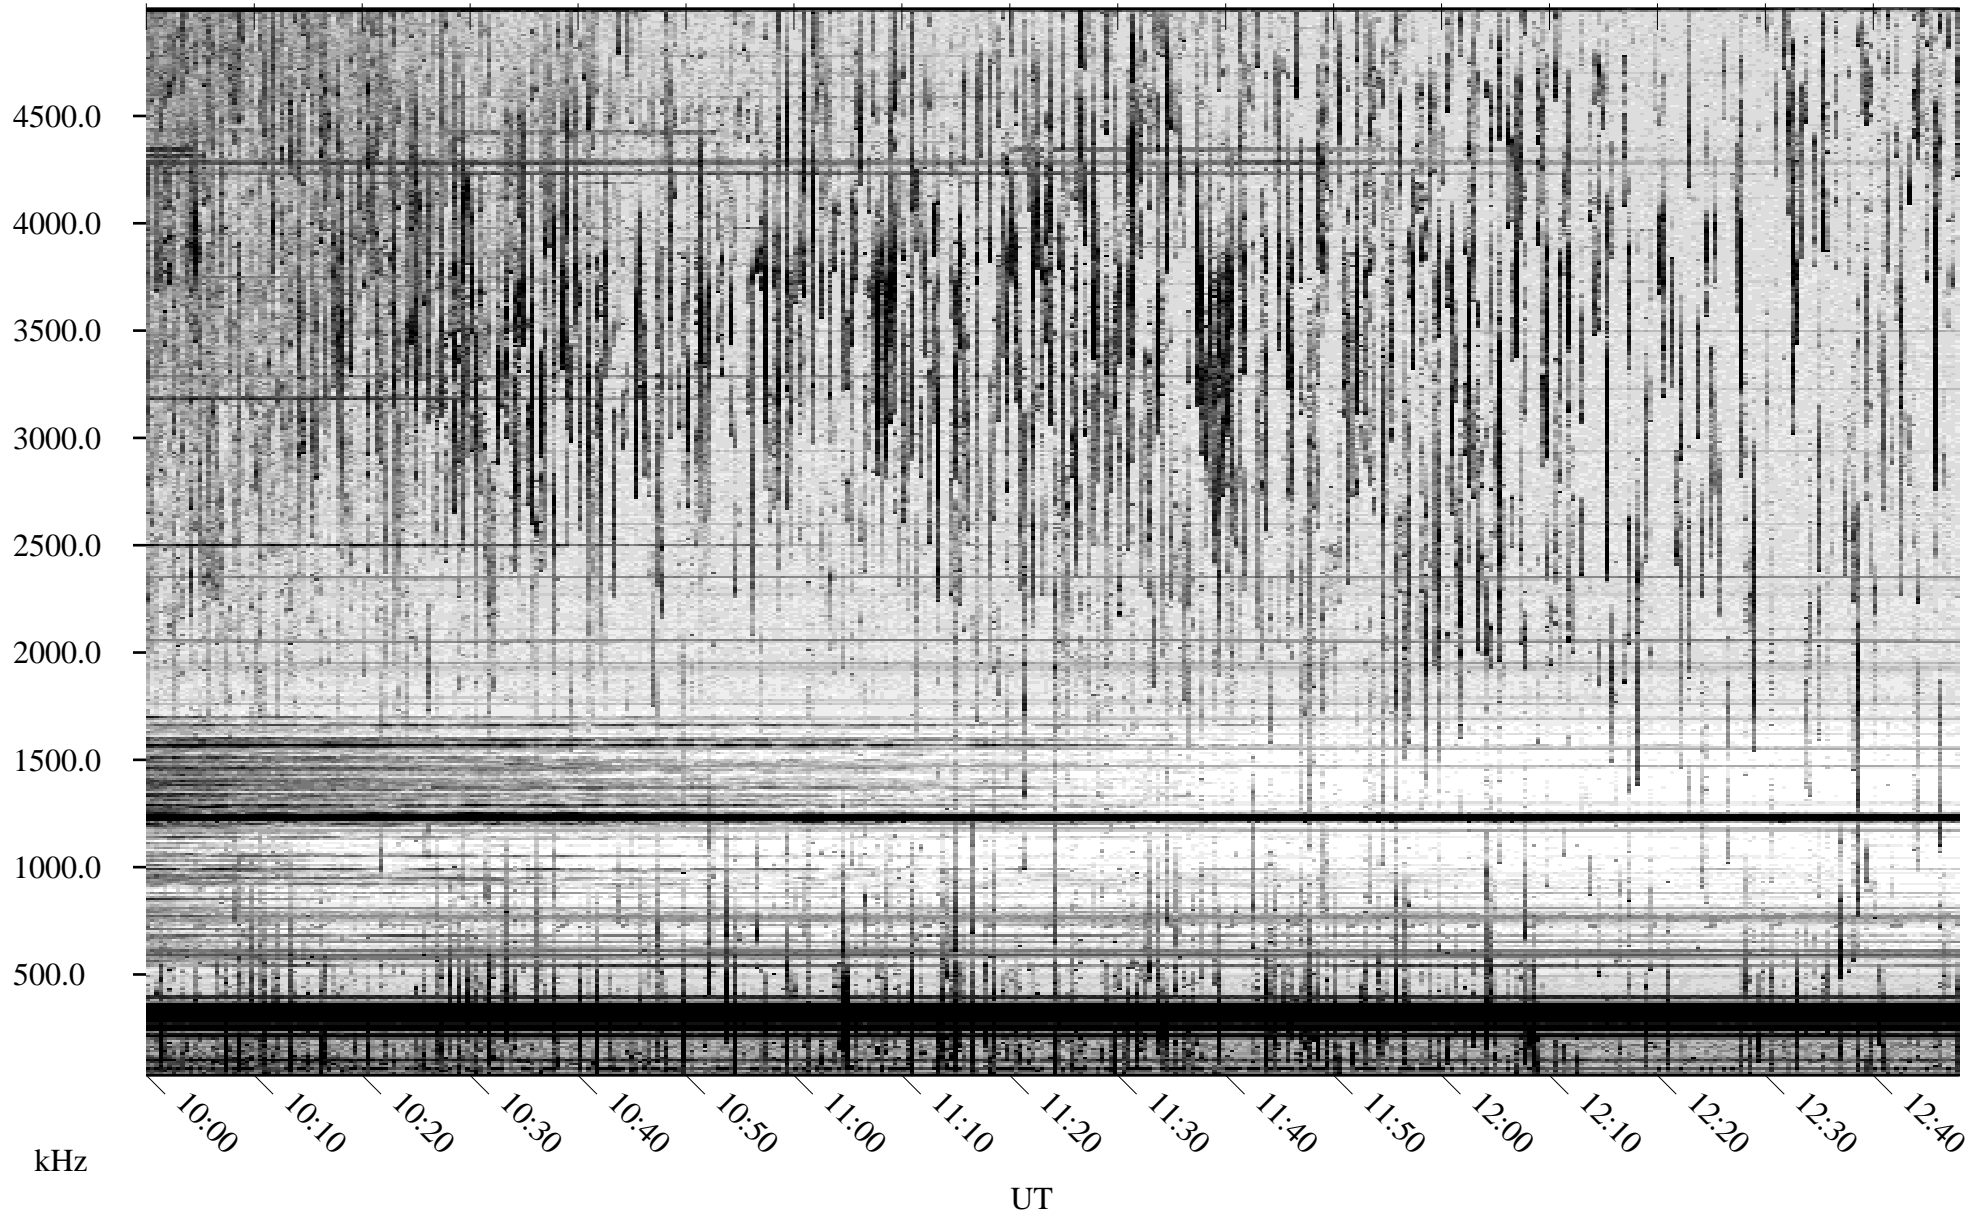

06/25/2009 Churchill, Manitoba

Linear Scale Black = 161 White = 15

ch09176l.r00SUm max_12

Page 1

06/25/2009 Churchill, Manitoba

Linear Scale Black = 161 White = 15

ch09176l.r00SUm max_12

Page 2

06/26/2009 Churchill, Manitoba

Linear Scale Black = 161 White = 15

ch09176l.r00SUm max_12

Page 3

06/26/2009 Churchill, Manitoba

Linear Scale Black = 161 White = 15

ch09176l.r00SUm max_12

Page 4

06/26/2009 Churchill, Manitoba

Linear Scale Black = 161 White = 15

ch09176l.r00SUm max_12

Page 5

06/26/2009 Churchill, Manitoba

Linear Scale Black = 161 White = 15

ch09176l.r00SUm max_12

Page 6

06/26/2009 Churchill, Manitoba

Linear Scale Black = 161 White = 15

ch09176l.r00SUm max_12

Page 7

06/26/2009 Churchill, Manitoba

Linear Scale Black = 161 White = 15

ch09176l.r00SUm max_12