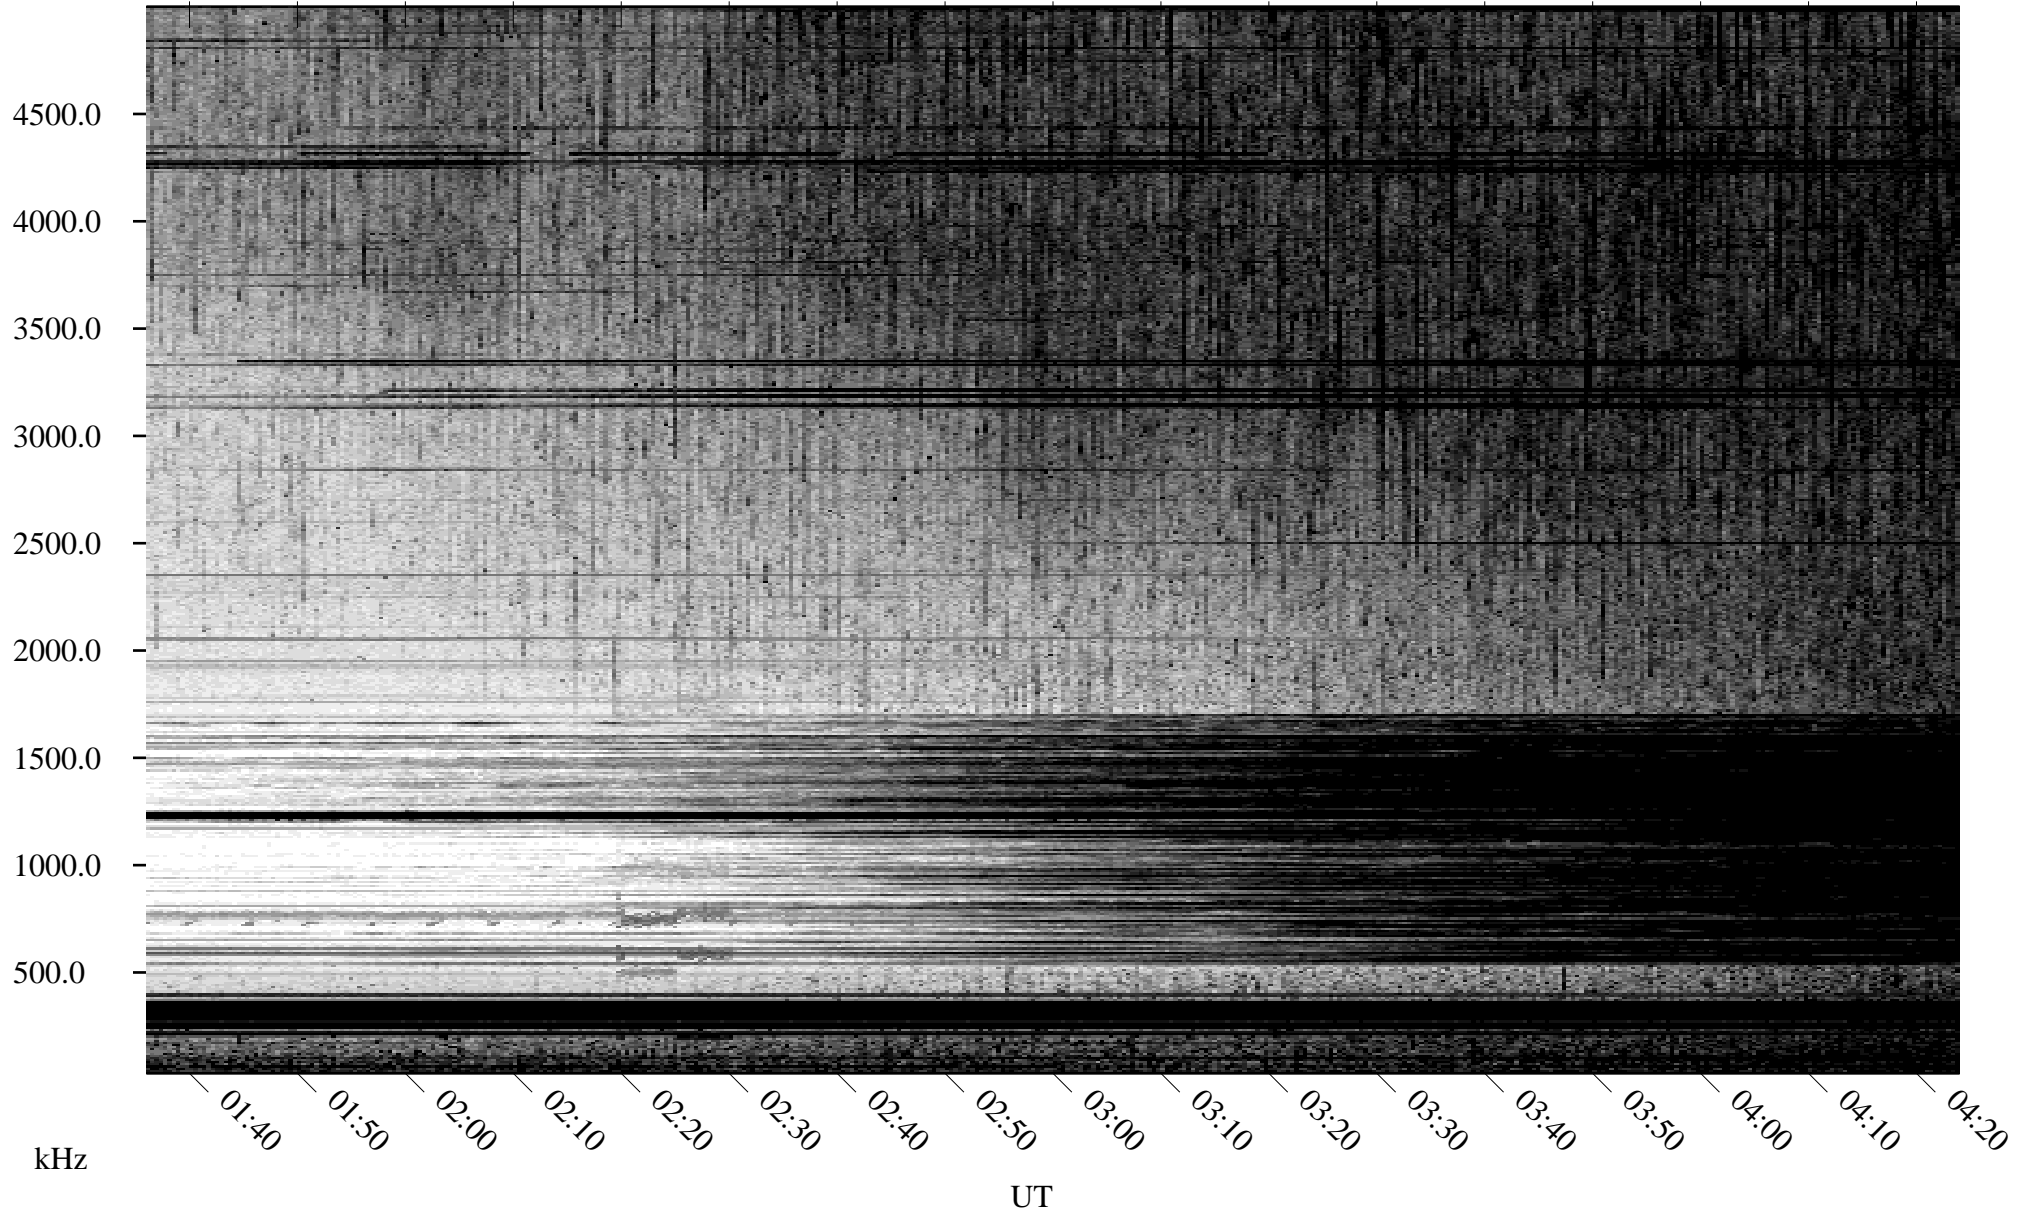

06/25/2009 Churchill, Manitoba

Linear Scale Black = 161 White = 15

ch09176l.r00SUm max_12

Page 1

06/25/2009 Churchill, Manitoba

Linear Scale Black = 161 White = 15

ch09176l.r00SUm max_12

Page 2

06/26/2009 Churchill, Manitoba

Linear Scale Black = 161 White = 15

ch09176l.r00SUm max_12

Page 3

06/26/2009 Churchill, Manitoba

Linear Scale Black = 161 White = 15

ch09176l.r00SUm max_12

Page 4

06/26/2009 Churchill, Manitoba

Linear Scale Black = 161 White = 15

ch09176l.r00SUm max_12

Page 5

06/26/2009 Churchill, Manitoba

Linear Scale Black = 161 White = 15

ch09176l.r00SUm max_12

Page 6

06/26/2009 Churchill, Manitoba

Linear Scale Black = 161 White = 15

ch09176l.r00SUm max_12

Page 7

06/26/2009 Churchill, Manitoba

Linear Scale Black = 161 White = 15

ch09176l.r00SUm max_12