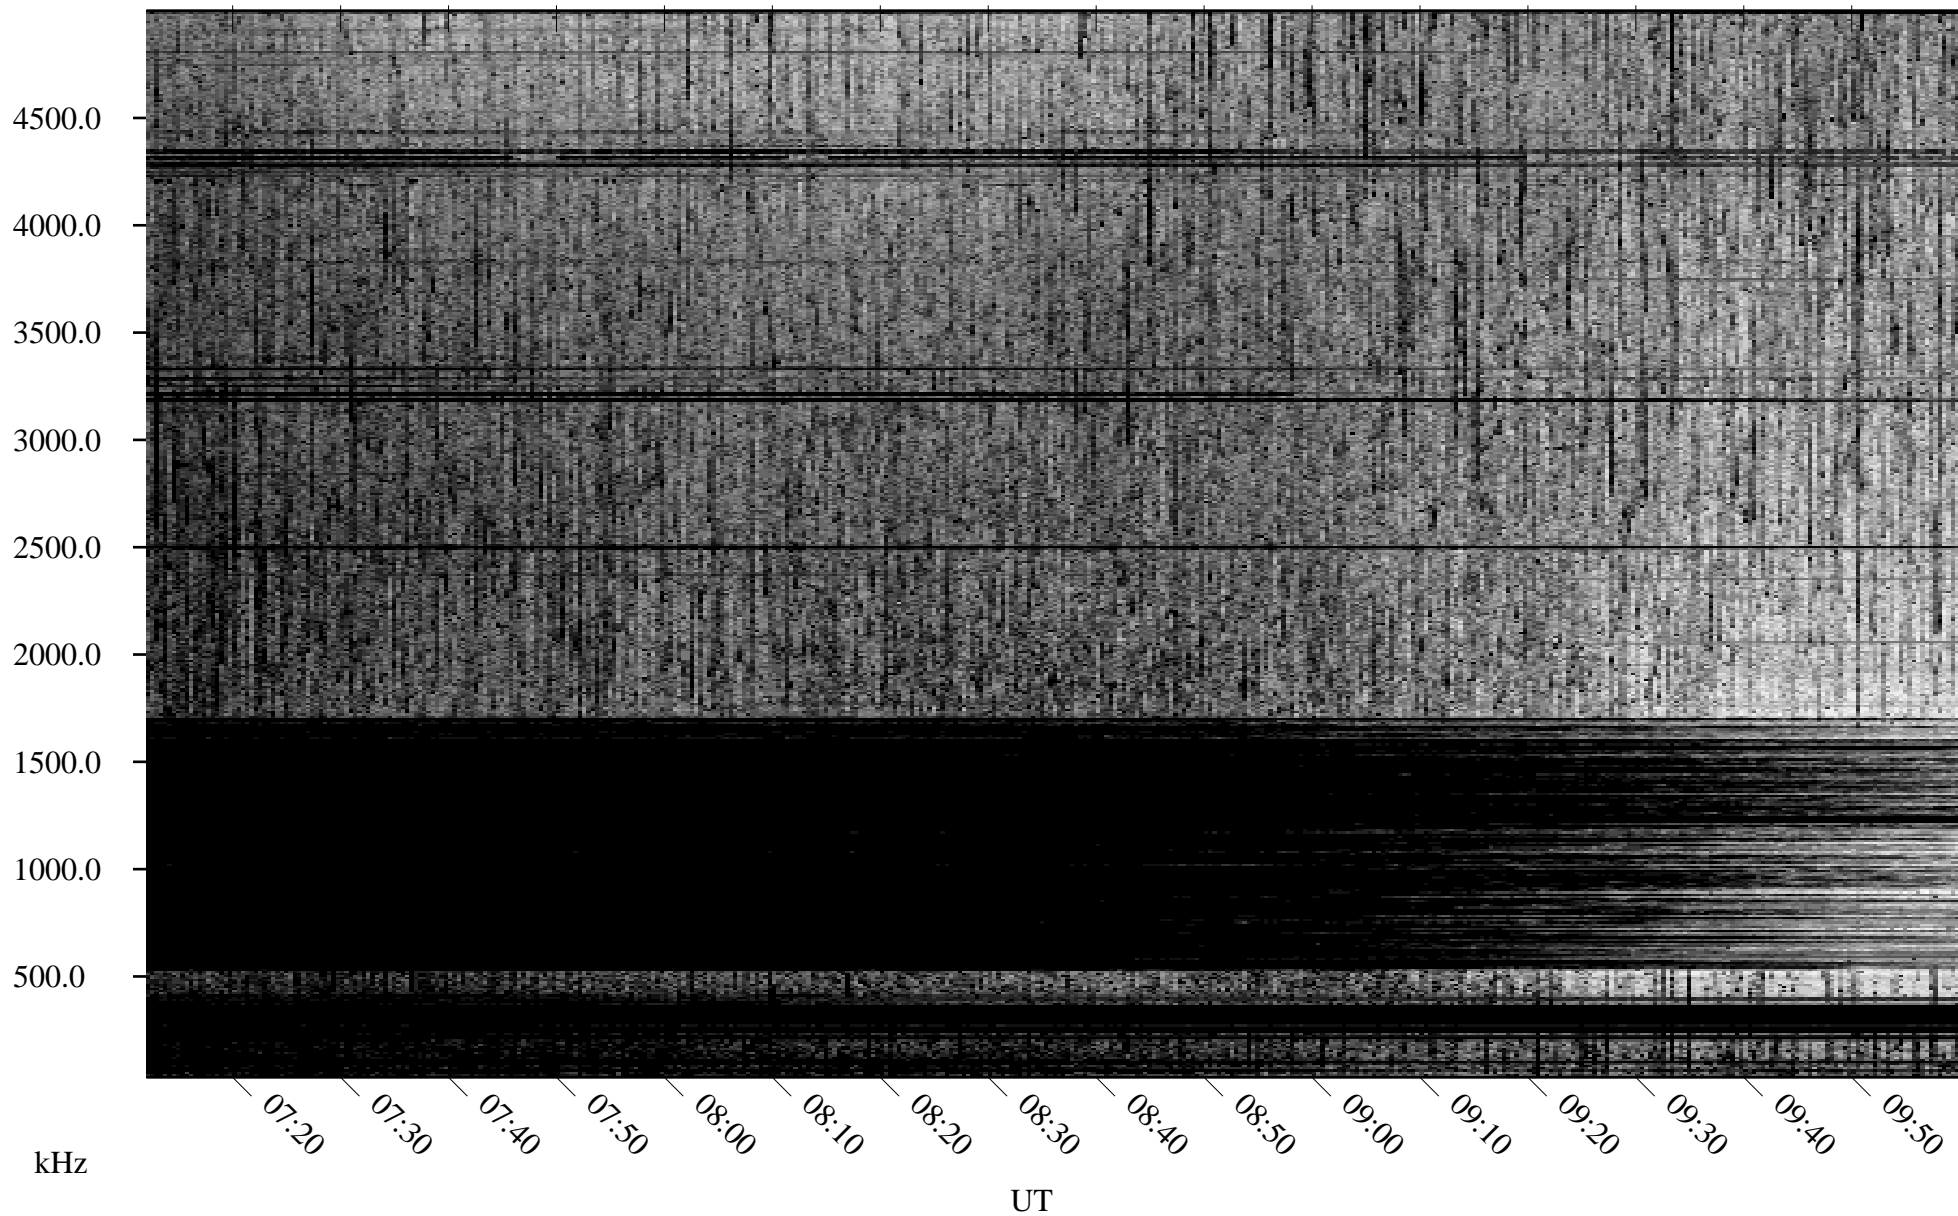

06/25/2009 Churchill, Manitoba

Linear Scale Black = 161 White = 15

ch09176l.r00SUm max_12

Page 1

06/25/2009 Churchill, Manitoba

Linear Scale Black = 161 White = 15

ch09176l.r00SUm max_12

Page 2

06/26/2009 Churchill, Manitoba

Linear Scale Black = 161 White = 15

ch09176l.r00SUm max_12

Page 3

06/26/2009 Churchill, Manitoba

Linear Scale Black = 161 White = 15

ch09176l.r00SUm max_12

Page 4

06/26/2009 Churchill, Manitoba

Linear Scale Black = 161 White = 15

ch09176l.r00SUm max_12

Page 5

06/26/2009 Churchill, Manitoba

Linear Scale Black = 161 White = 15

ch09176l.r00SUm max_12

Page 6

06/26/2009 Churchill, Manitoba

Linear Scale Black = 161 White = 15

ch09176l.r00SUm max_12

Page 7

06/26/2009 Churchill, Manitoba

Linear Scale Black = 161 White = 15

ch09176l.r00SUm max_12