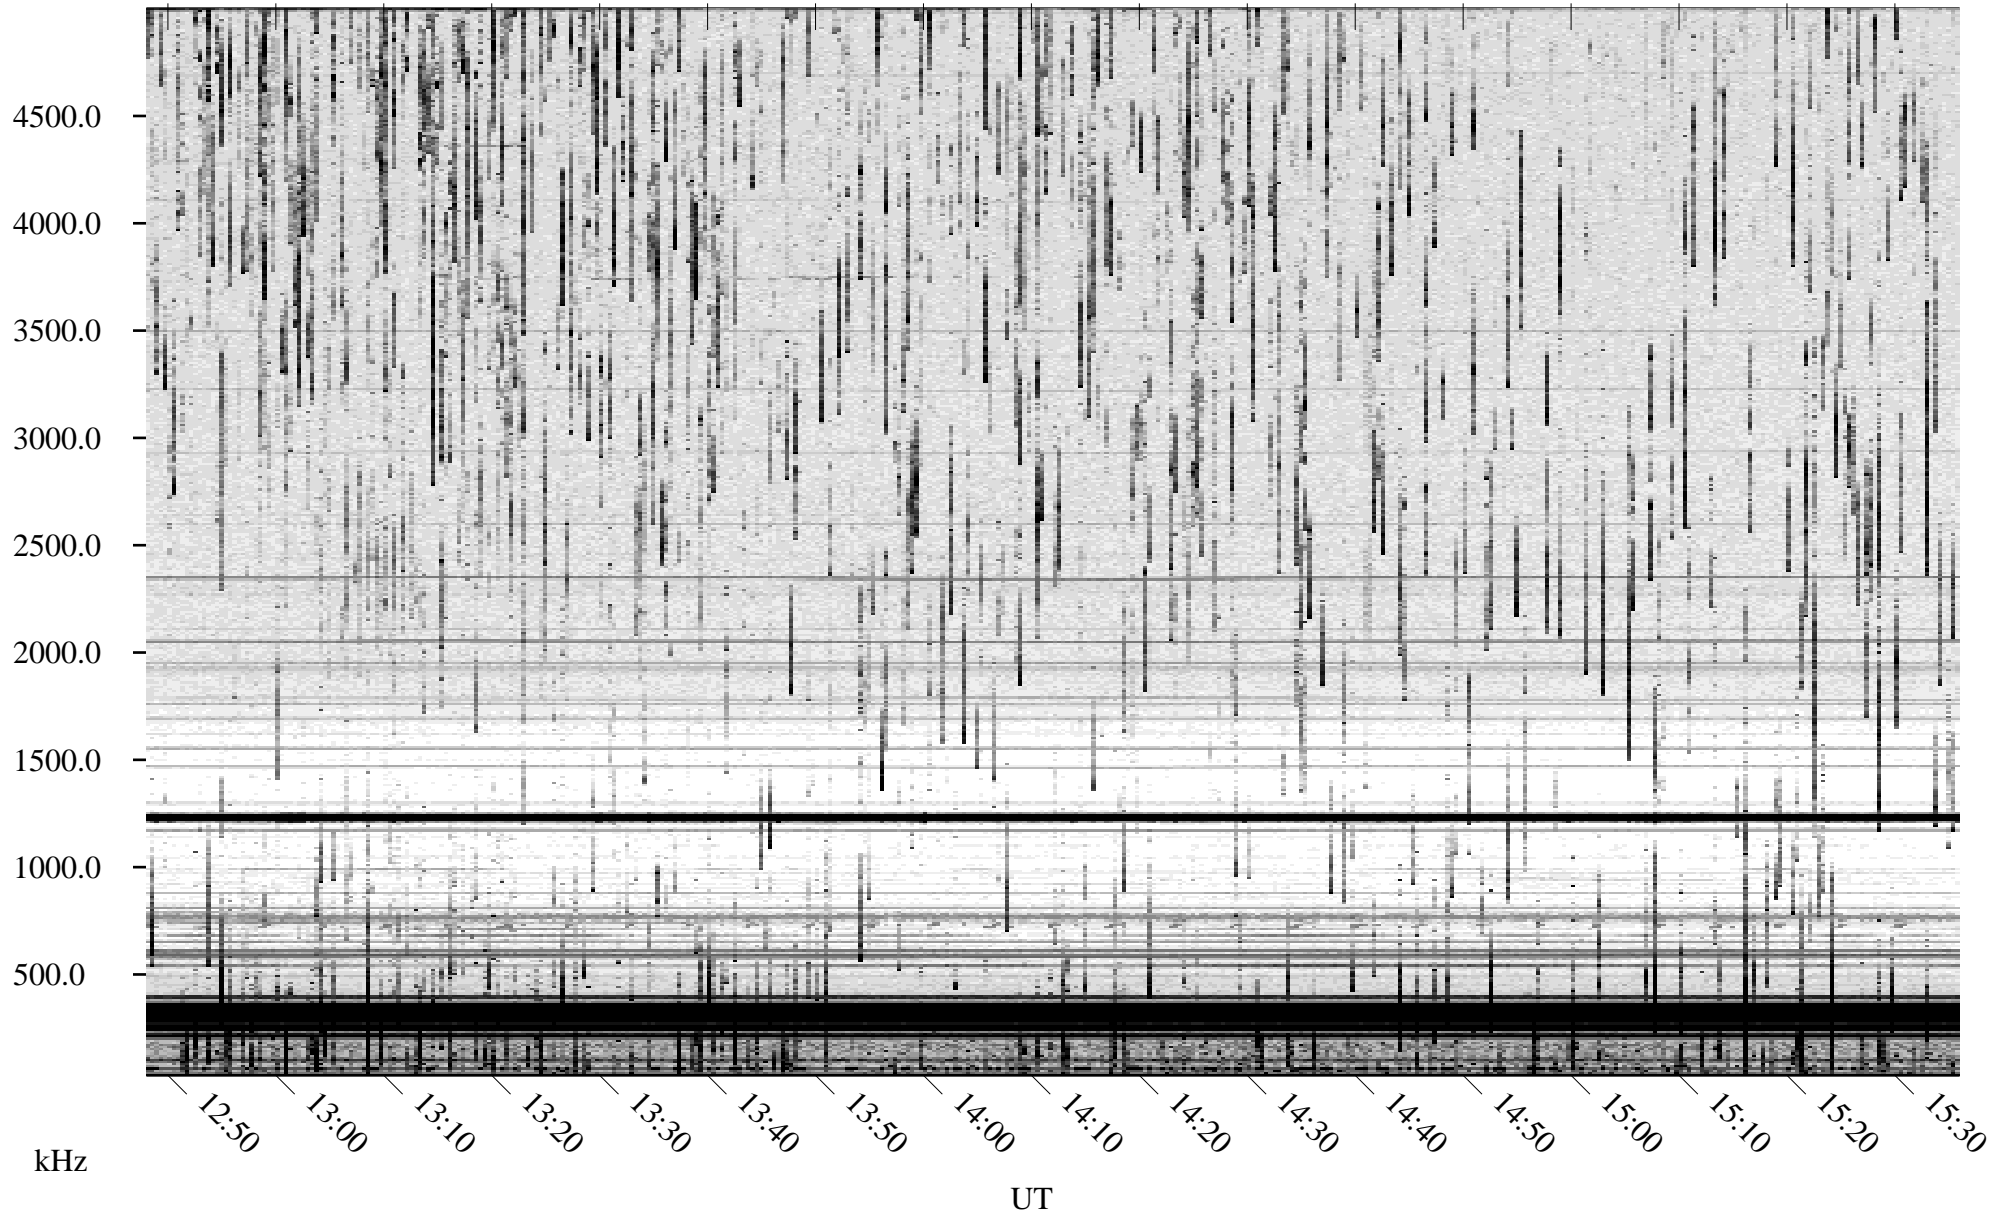

06/25/2009 Churchill, Manitoba

Linear Scale Black = 161 White = 15

ch09176l.r00SUm max_12

Page 1

06/25/2009 Churchill, Manitoba

Linear Scale Black = 161 White = 15

ch09176l.r00SUm max_12

Page 2

06/26/2009 Churchill, Manitoba

Linear Scale Black = 161 White = 15

ch09176l.r00SUm max_12

Page 3

06/26/2009 Churchill, Manitoba

Linear Scale Black = 161 White = 15

ch09176l.r00SUm max_12

Page 4

06/26/2009 Churchill, Manitoba

Linear Scale Black = 161 White = 15

ch09176l.r00SUm max_12

Page 5

06/26/2009 Churchill, Manitoba

Linear Scale Black = 161 White = 15

ch09176l.r00SUm max_12

Page 6

06/26/2009 Churchill, Manitoba

Linear Scale Black = 161 White = 15

ch09176l.r00SUm max_12

Page 7

06/26/2009 Churchill, Manitoba

Linear Scale Black = 161 White = 15

ch09176l.r00SUm max_12