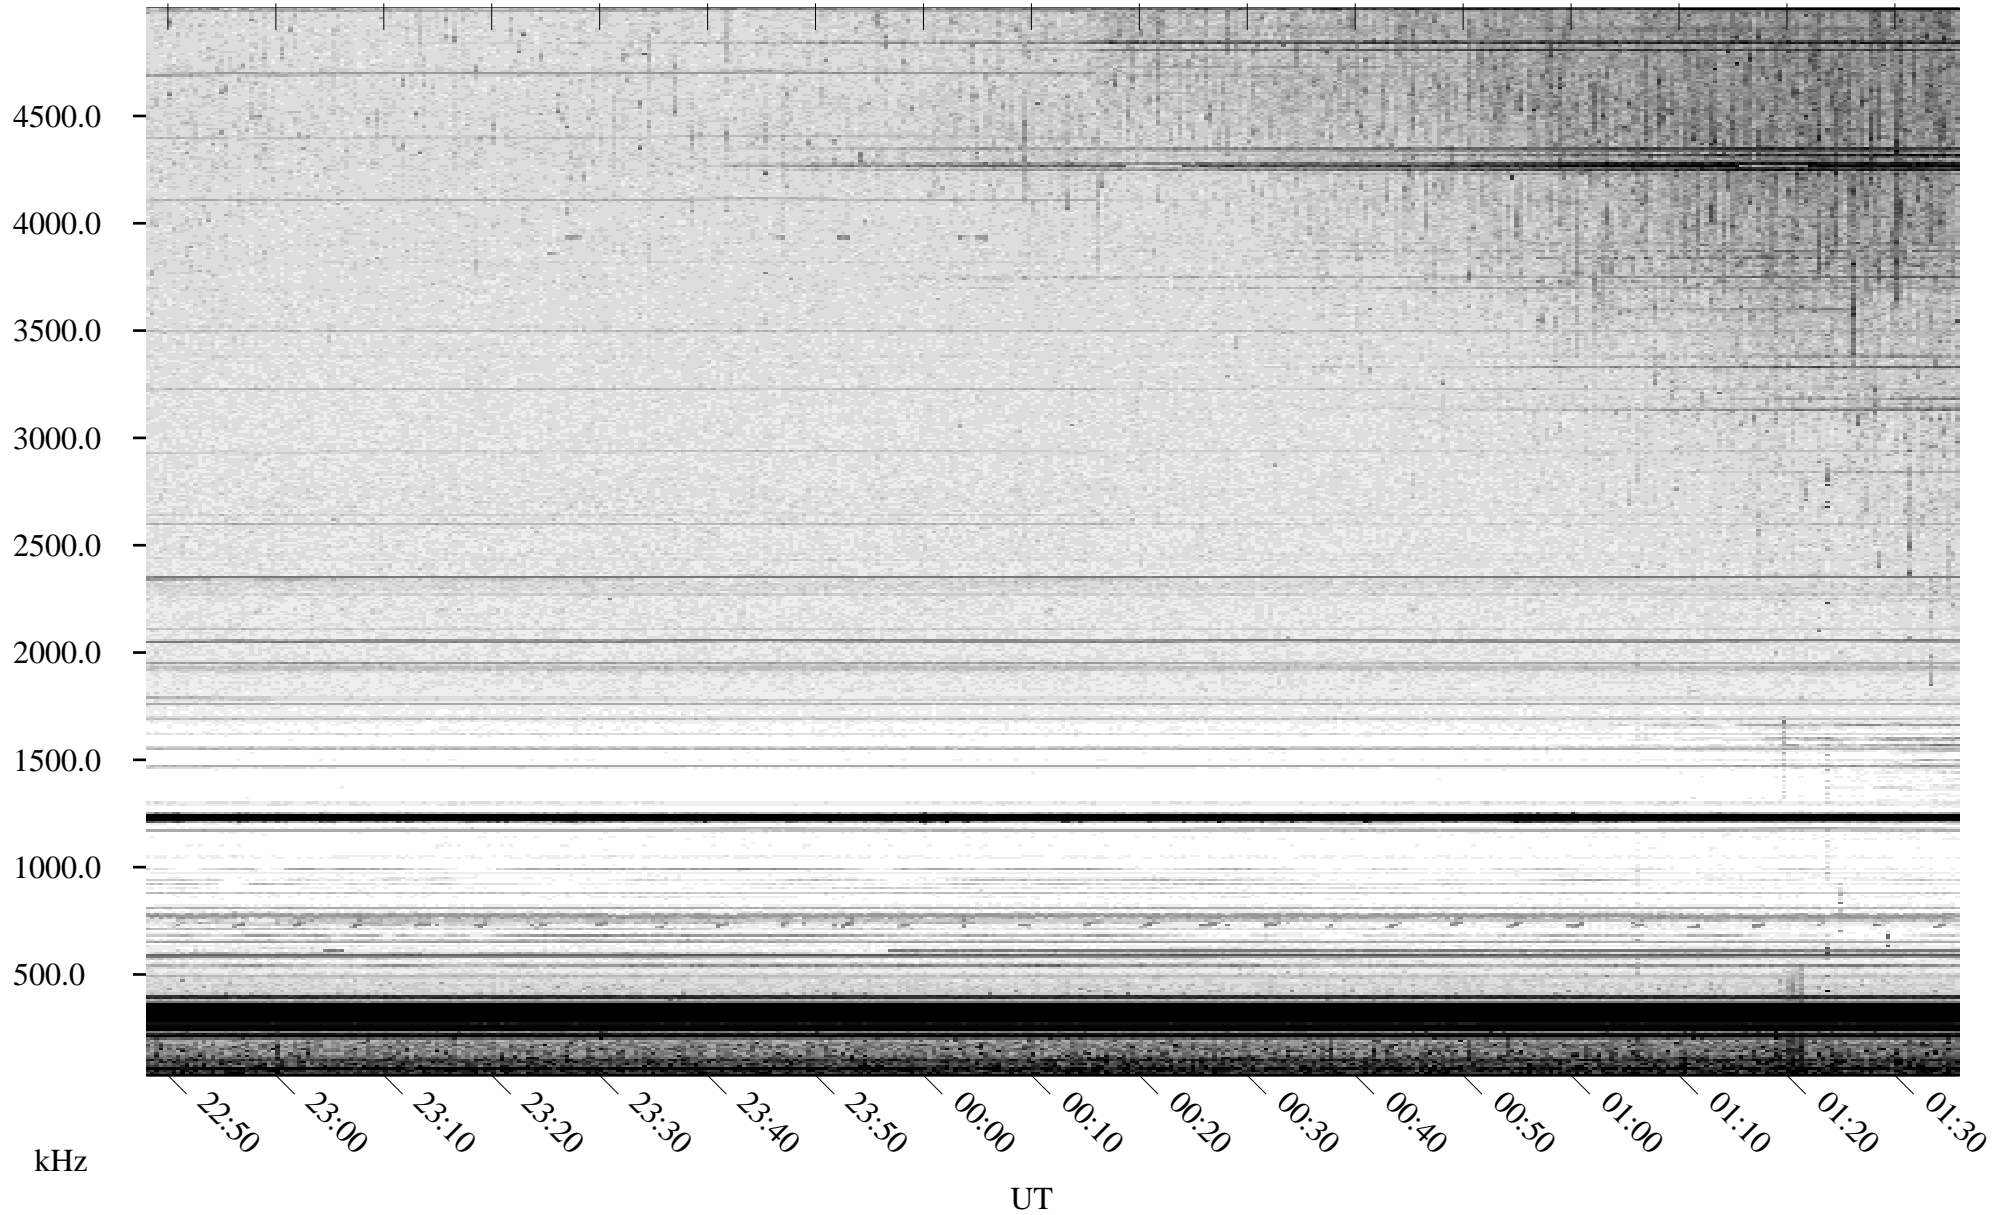

06/25/2009 Churchill, Manitoba

Linear Scale Black = 161 White = 15

ch09176l.r00SUm max_12

Page 1

06/25/2009 Churchill, Manitoba

Linear Scale Black = 161 White = 15

ch09176l.r00SUm max_12

Page 2

06/26/2009 Churchill, Manitoba

Linear Scale Black = 161 White = 15

ch09176l.r00SUm max_12

Page 3

06/26/2009 Churchill, Manitoba

Linear Scale Black = 161 White = 15

ch09176l.r00SUm max_12

Page 4

06/26/2009 Churchill, Manitoba

Linear Scale Black = 161 White = 15

ch09176l.r00SUm max_12

Page 5

06/26/2009 Churchill, Manitoba

Linear Scale Black = 161 White = 15

ch09176l.r00SUm max_12

Page 6

06/26/2009 Churchill, Manitoba

Linear Scale Black = 161 White = 15

ch09176l.r00SUm max_12

Page 7

06/26/2009 Churchill, Manitoba

Linear Scale Black = 161 White = 15

ch09176l.r00SUm max_12