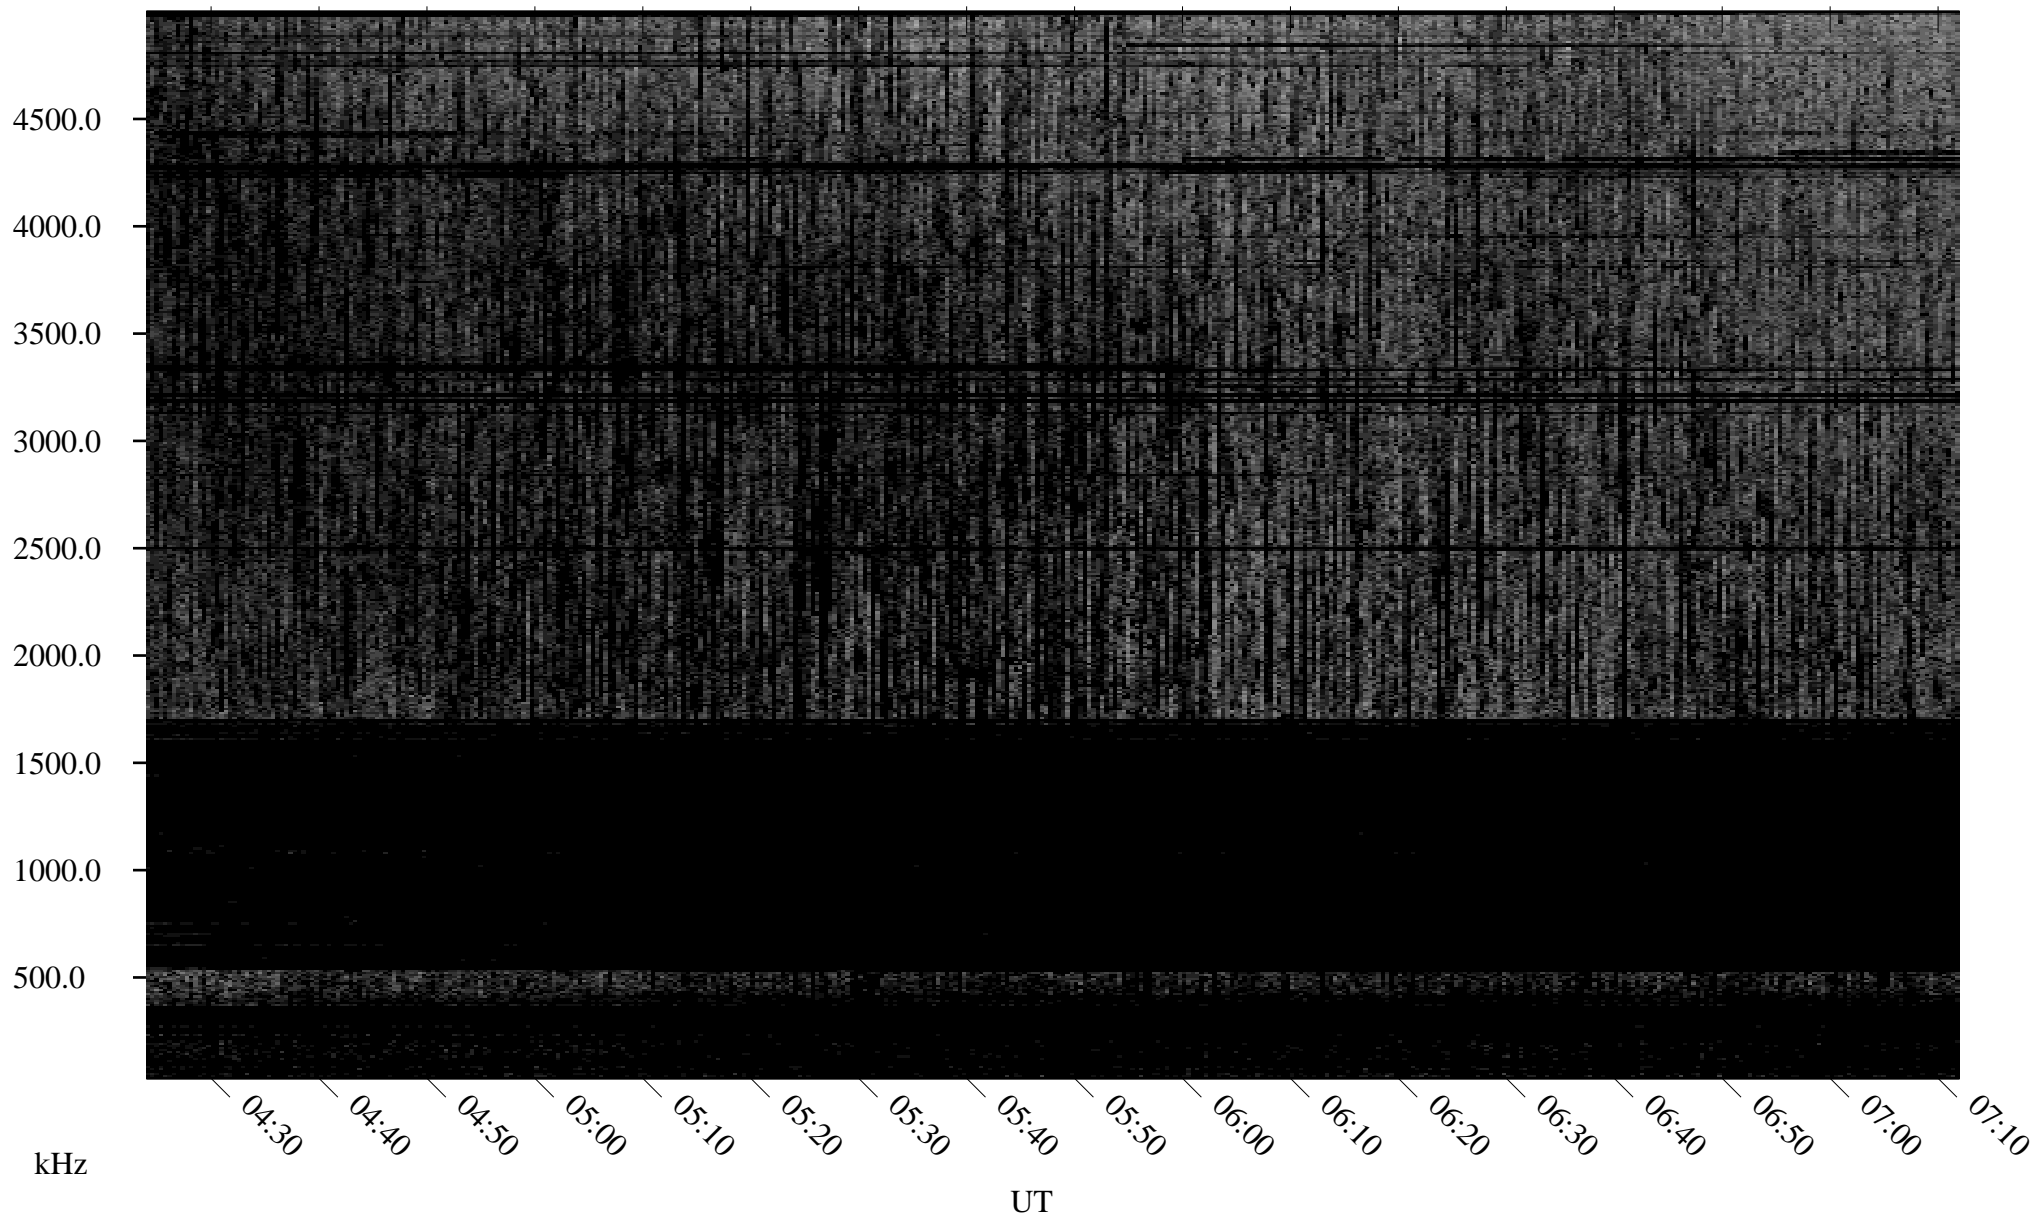

06/25/2009 Churchill, Manitoba

Linear Scale Black = 161 White = 15

ch09176l.r00SUm max_12

Page 1

06/25/2009 Churchill, Manitoba

Linear Scale Black = 161 White = 15

ch09176l.r00SUm max_12

Page 2

06/26/2009 Churchill, Manitoba

Linear Scale Black = 161 White = 15

ch09176l.r00SUm max_12

Page 3

06/26/2009 Churchill, Manitoba

Linear Scale Black = 161 White = 15

ch09176l.r00SUm max_12

Page 4

06/26/2009 Churchill, Manitoba

Linear Scale Black = 161 White = 15

ch09176l.r00SUm max_12

Page 5

06/26/2009 Churchill, Manitoba

Linear Scale Black = 161 White = 15

ch09176l.r00SUm max_12

Page 6

06/26/2009 Churchill, Manitoba

Linear Scale Black = 161 White = 15

ch09176l.r00SUm max_12

Page 7

06/26/2009 Churchill, Manitoba

Linear Scale Black = 161 White = 15

ch09176l.r00SUm max_12