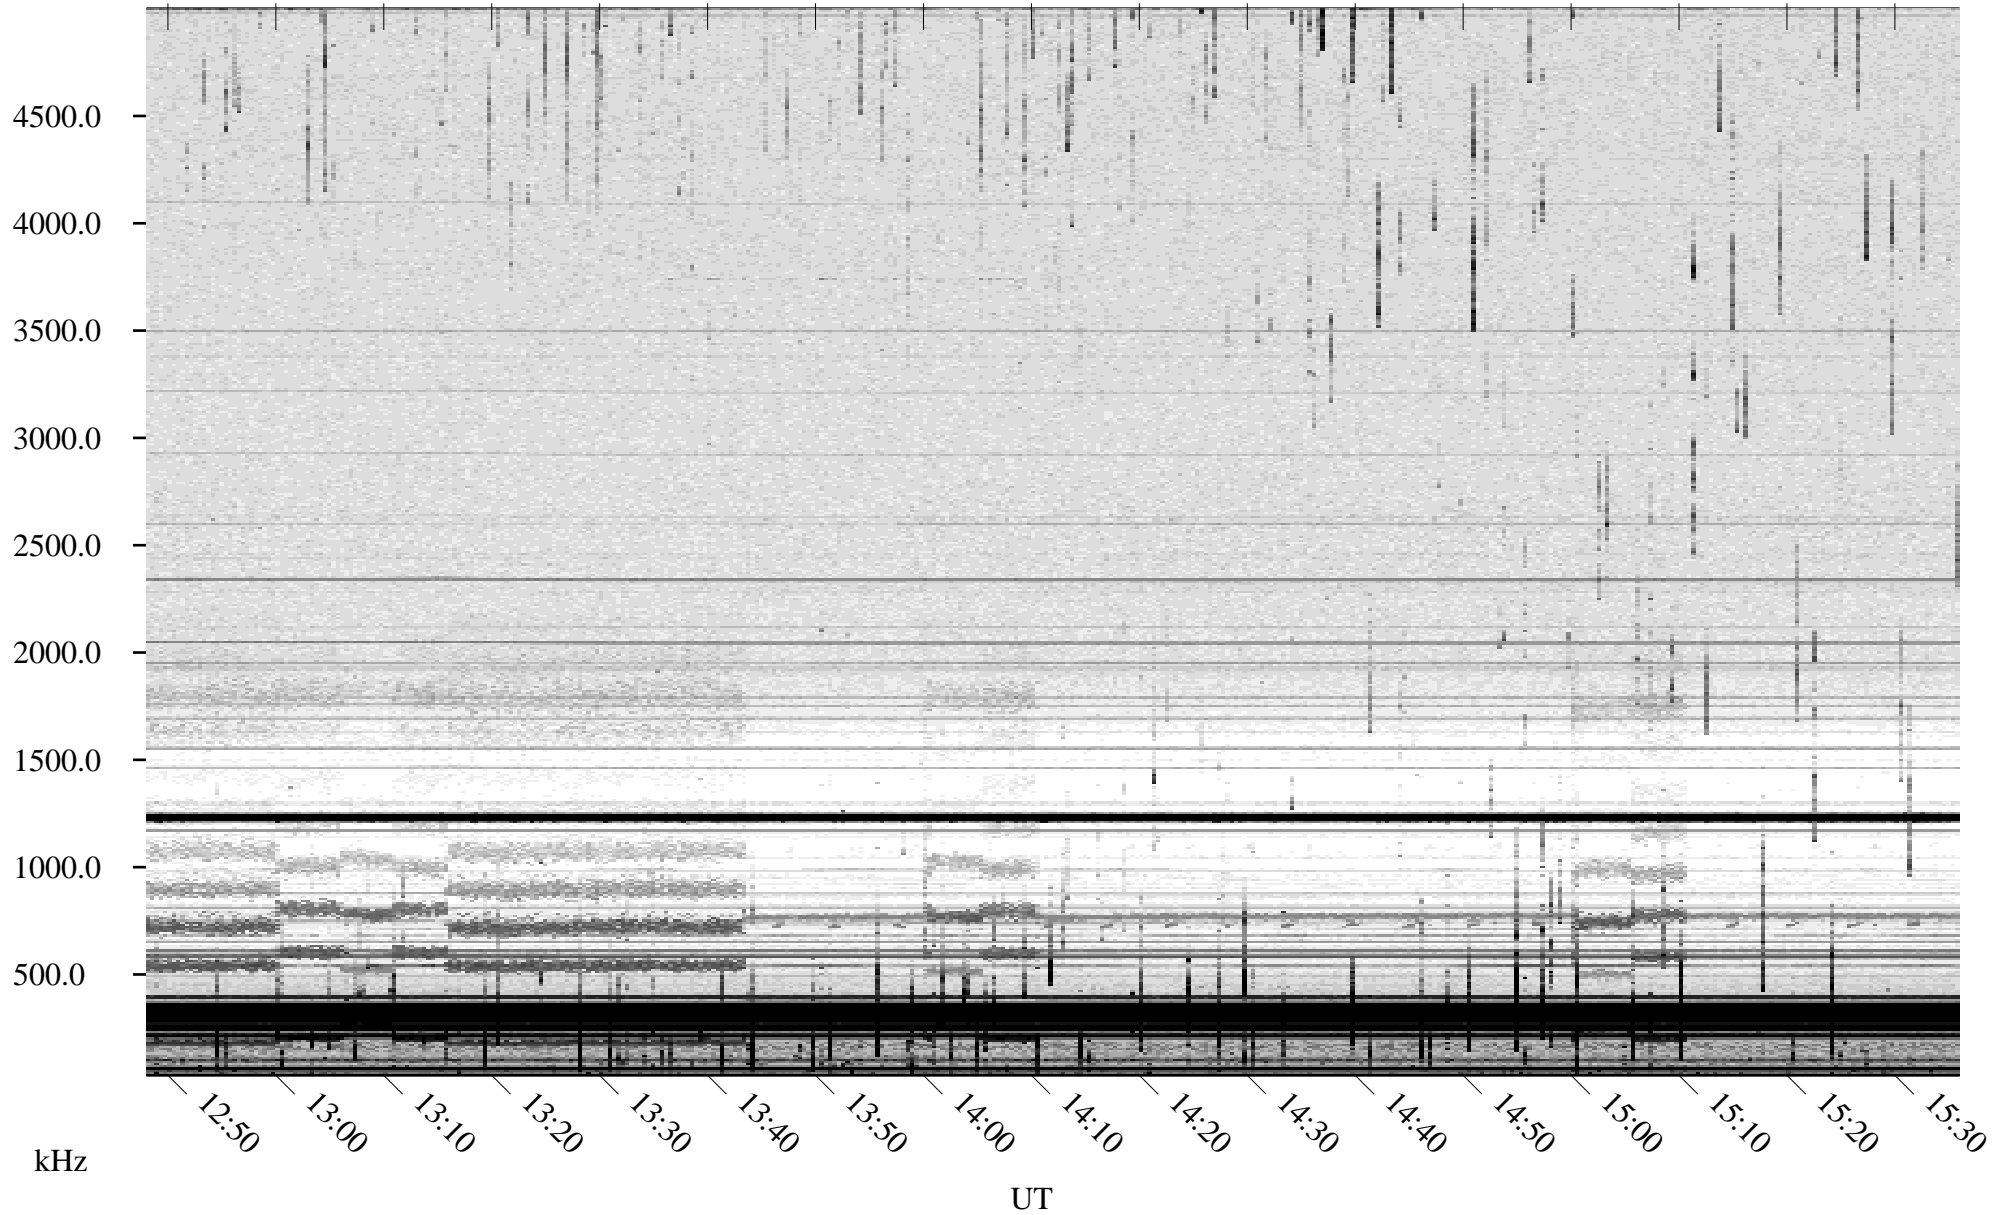

06/26/2009 Churchill, Manitoba

Linear Scale Black = 161 White = 15

ch091771.r00SUm max_12

Page 1

06/26/2009 Churchill, Manitoba

Linear Scale Black = 161 White = 15

ch091771.r00SUm max_12

Page 2

06/27/2009 Churchill, Manitoba

Linear Scale Black = 161 White = 15

ch091771.r00SUm max_12

Page 3

06/27/2009 Churchill, Manitoba

Linear Scale Black = 161 White = 15

ch091771.r00SUm max_12

Page 4

06/27/2009 Churchill, Manitoba

Linear Scale Black = 161 White = 15

ch091771.r00SUm max_12

Page 5

06/27/2009 Churchill, Manitoba

Linear Scale Black = 161 White = 15

ch091771.r00SUm max_12

Page 6

06/27/2009 Churchill, Manitoba

Linear Scale Black = 161 White = 15

ch091771.r00SUm max_12

Page 7

06/27/2009 Churchill, Manitoba

Linear Scale Black = 161 White = 15

ch091771.r00SUm max_12

Page 8