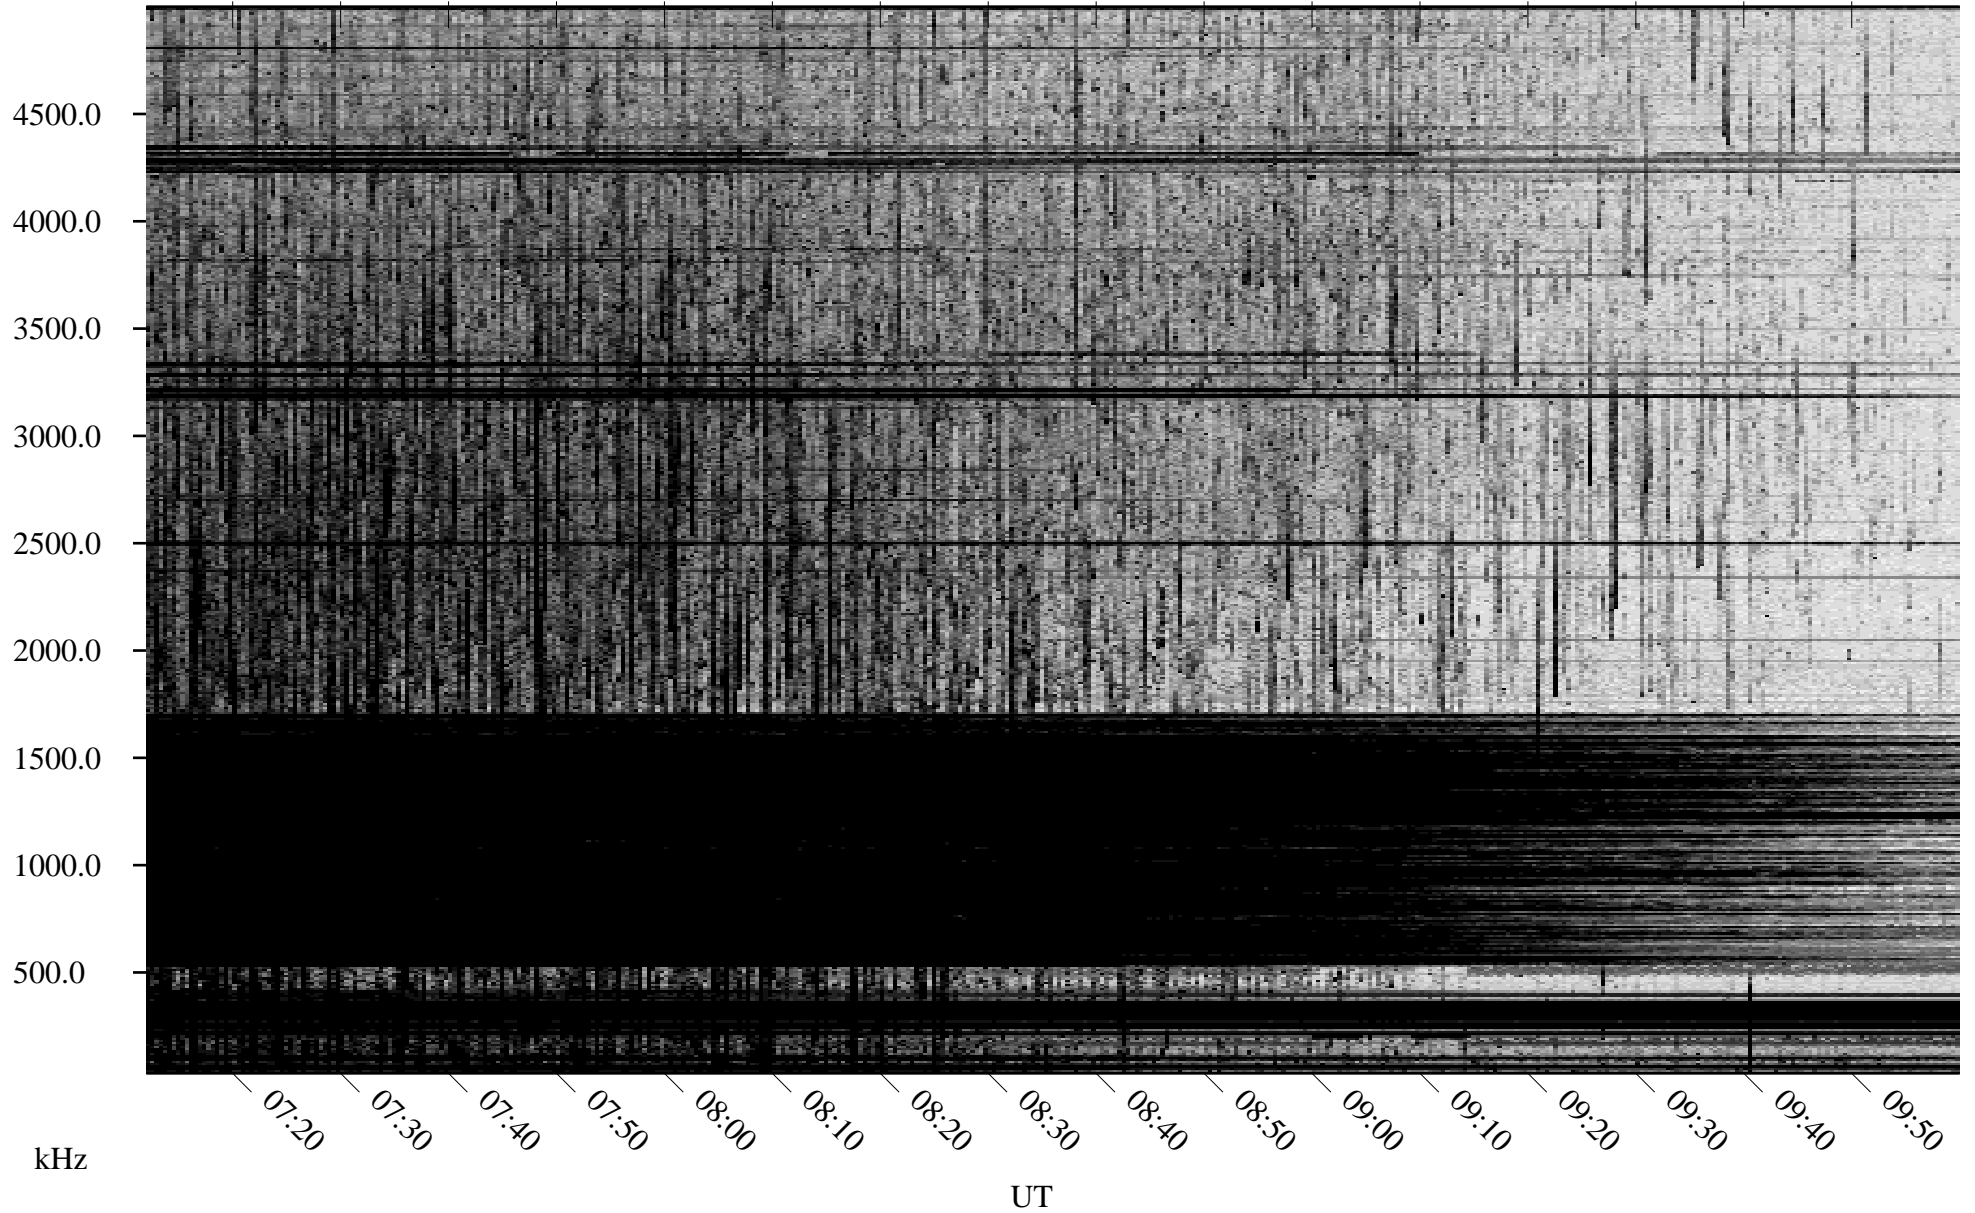

06/26/2009 Churchill, Manitoba

Linear Scale Black = 161 White = 15

ch091771.r00SUm max_12

Page 1

06/26/2009 Churchill, Manitoba

Linear Scale Black = 161 White = 15

ch091771.r00SUm max_12

Page 2

06/27/2009 Churchill, Manitoba

Linear Scale Black = 161 White = 15

ch091771.r00SUm max_12

Page 3

06/27/2009 Churchill, Manitoba

Linear Scale Black = 161 White = 15

ch091771.r00SUm max_12

Page 4

06/27/2009 Churchill, Manitoba

Linear Scale Black = 161 White = 15

ch091771.r00SUm max_12

Page 5

06/27/2009 Churchill, Manitoba

Linear Scale Black = 161 White = 15

ch091771.r00SUm max_12

Page 6

06/27/2009 Churchill, Manitoba

Linear Scale Black = 161 White = 15

ch091771.r00SUm max_12

Page 7

06/27/2009 Churchill, Manitoba

Linear Scale Black = 161 White = 15

ch091771.r00SUm max_12

Page 8