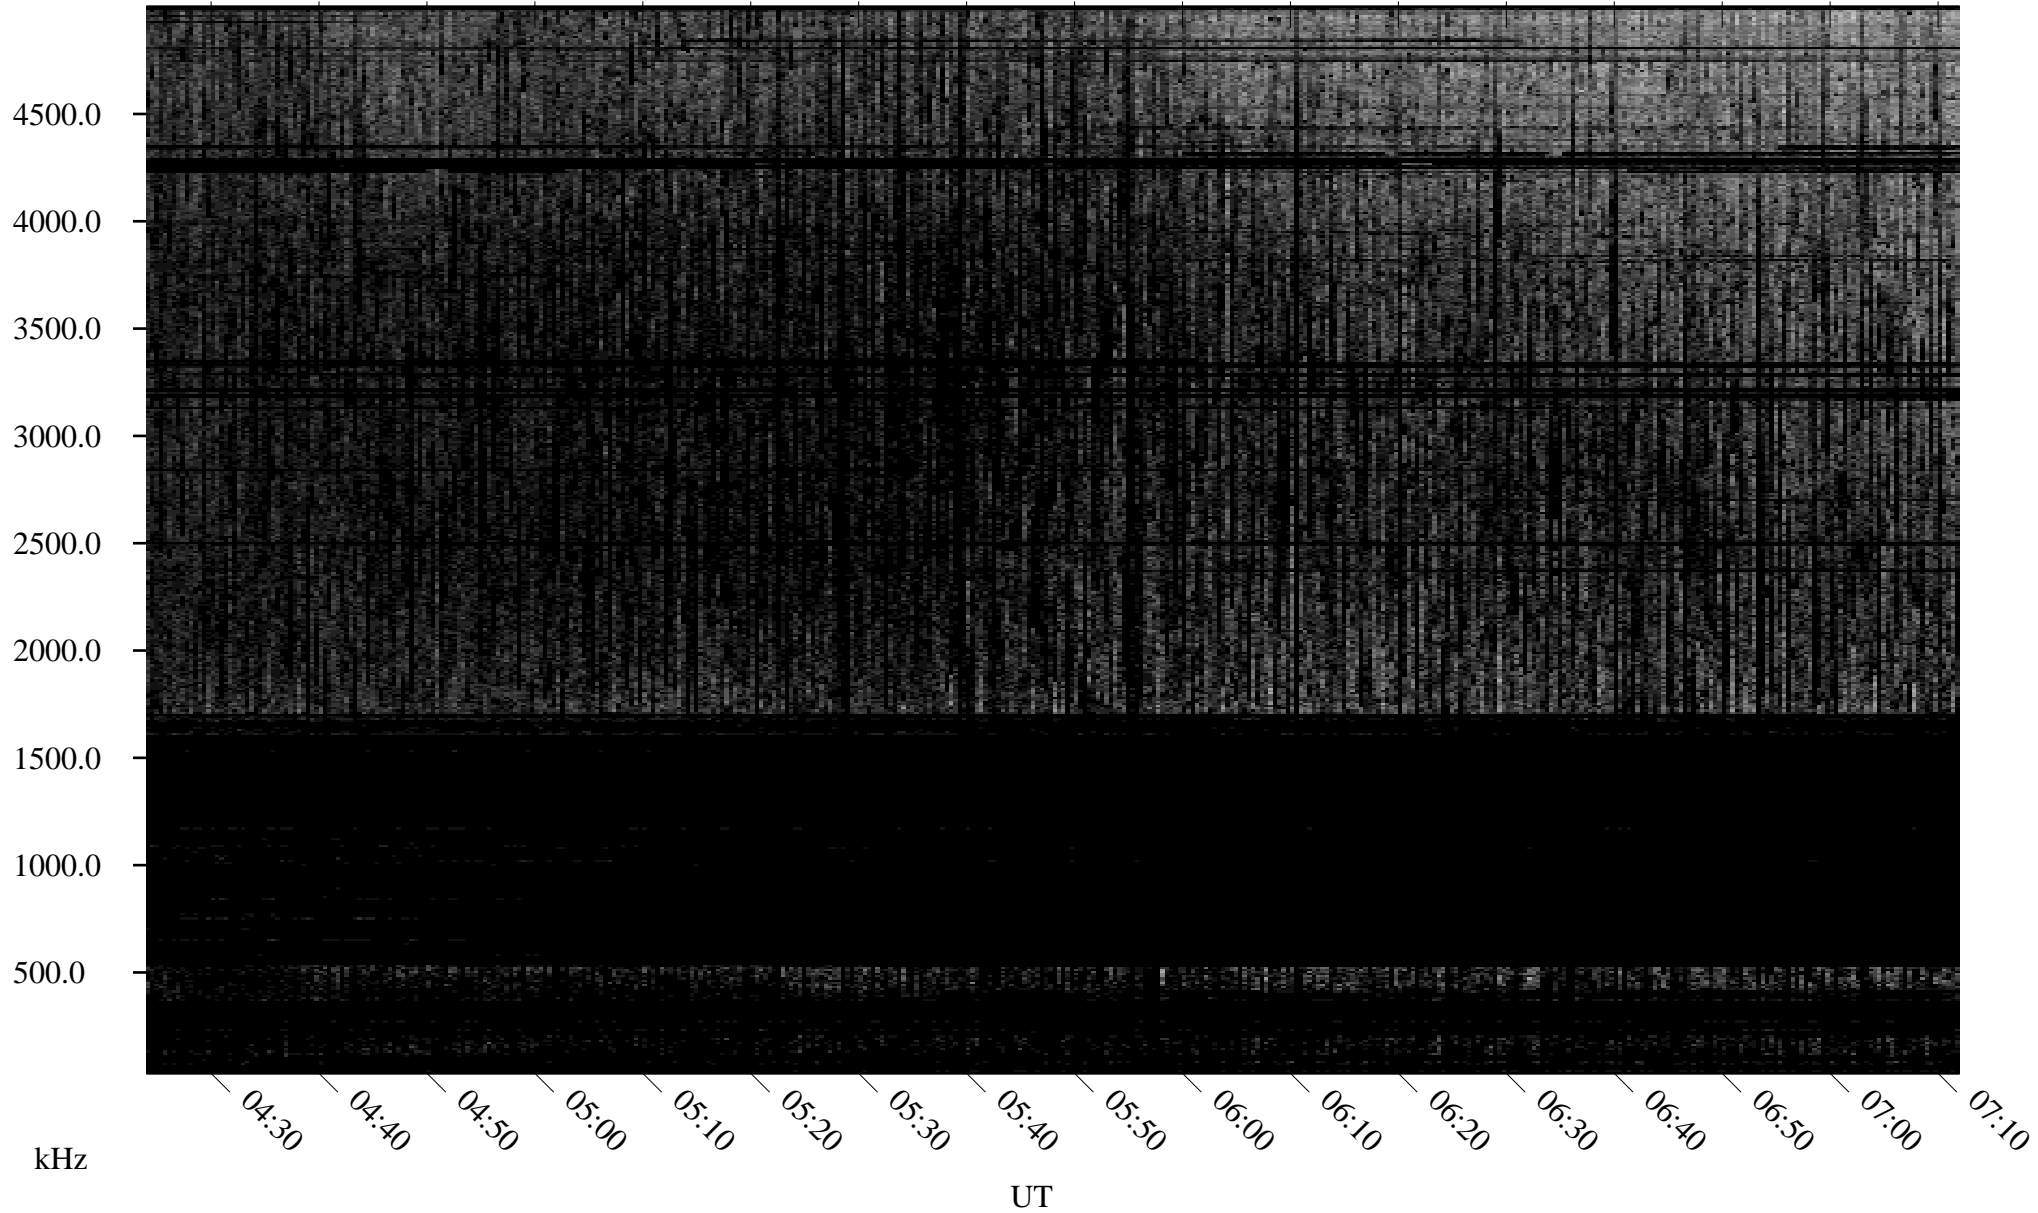

06/26/2009 Churchill, Manitoba

Linear Scale Black = 161 White = 15

ch091771.r00SUm max_12

Page 1

06/26/2009 Churchill, Manitoba

Linear Scale Black = 161 White = 15

ch091771.r00SUm max_12

Page 2

06/27/2009 Churchill, Manitoba

Linear Scale Black = 161 White = 15

ch091771.r00SUm max_12

Page 3

06/27/2009 Churchill, Manitoba

Linear Scale Black = 161 White = 15

ch091771.r00SUm max_12

Page 4

06/27/2009 Churchill, Manitoba

Linear Scale Black = 161 White = 15

ch091771.r00SUm max_12

Page 5

06/27/2009 Churchill, Manitoba

Linear Scale Black = 161 White = 15

ch091771.r00SUm max_12

Page 6

06/27/2009 Churchill, Manitoba

Linear Scale Black = 161 White = 15

ch091771.r00SUm max_12

Page 7

06/27/2009 Churchill, Manitoba

Linear Scale Black = 161 White = 15

ch091771.r00SUm max_12

Page 8