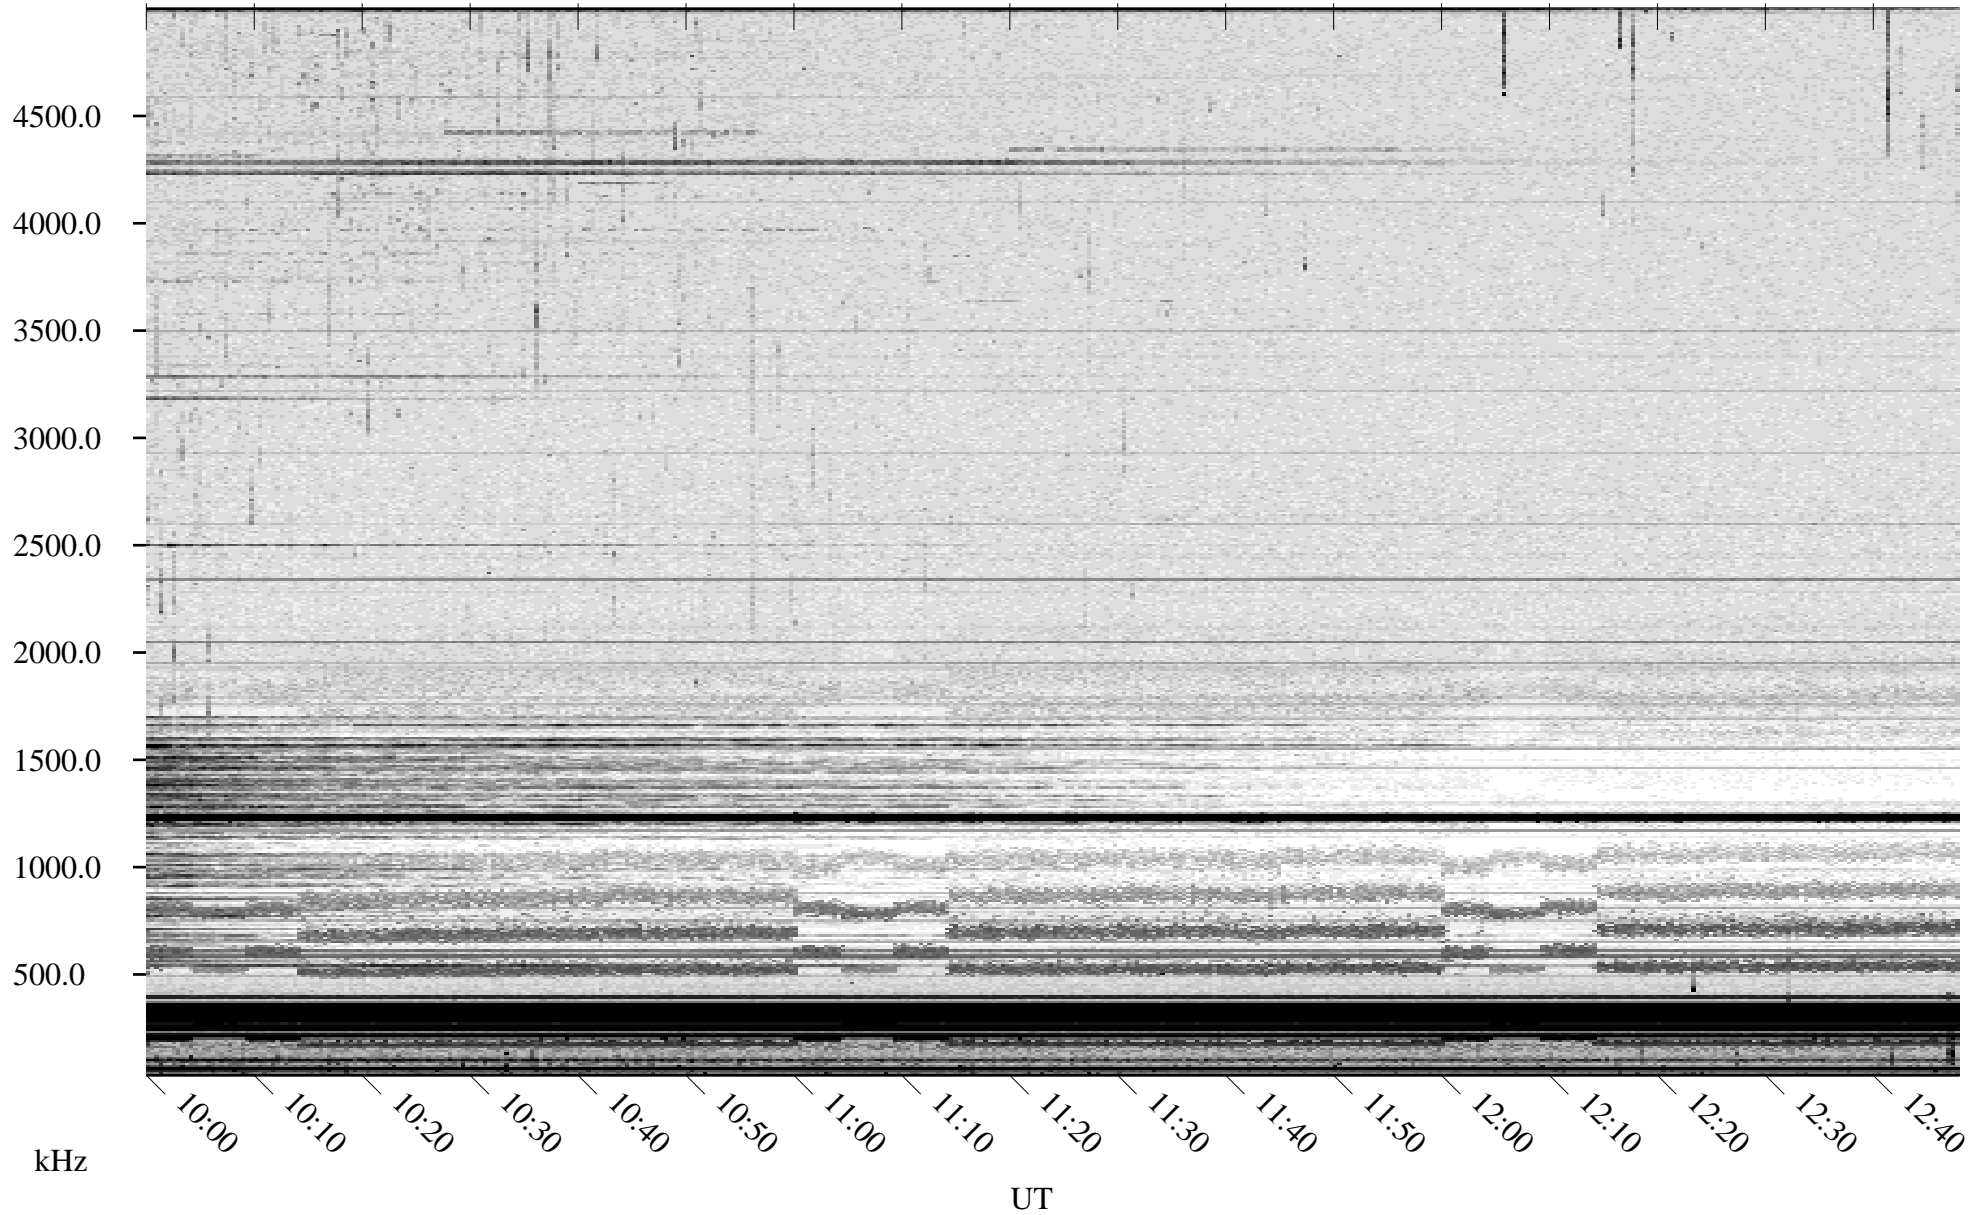

06/26/2009 Churchill, Manitoba

Linear Scale Black = 161 White = 15

ch091771.r00SUm max_12

Page 1

06/26/2009 Churchill, Manitoba

Linear Scale Black = 161 White = 15

ch091771.r00SUm max_12

Page 2

06/27/2009 Churchill, Manitoba

Linear Scale Black = 161 White = 15

ch091771.r00SUm max_12

Page 3

06/27/2009 Churchill, Manitoba

Linear Scale Black = 161 White = 15

ch091771.r00SUm max_12

Page 4

06/27/2009 Churchill, Manitoba

Linear Scale Black = 161 White = 15

ch091771.r00SUm max_12

Page 5

06/27/2009 Churchill, Manitoba

Linear Scale Black = 161 White = 15

ch091771.r00SUm max_12

Page 6

06/27/2009 Churchill, Manitoba

Linear Scale Black = 161 White = 15

ch091771.r00SUm max_12

Page 7

06/27/2009 Churchill, Manitoba

Linear Scale Black = 161 White = 15

ch091771.r00SUm max_12

Page 8