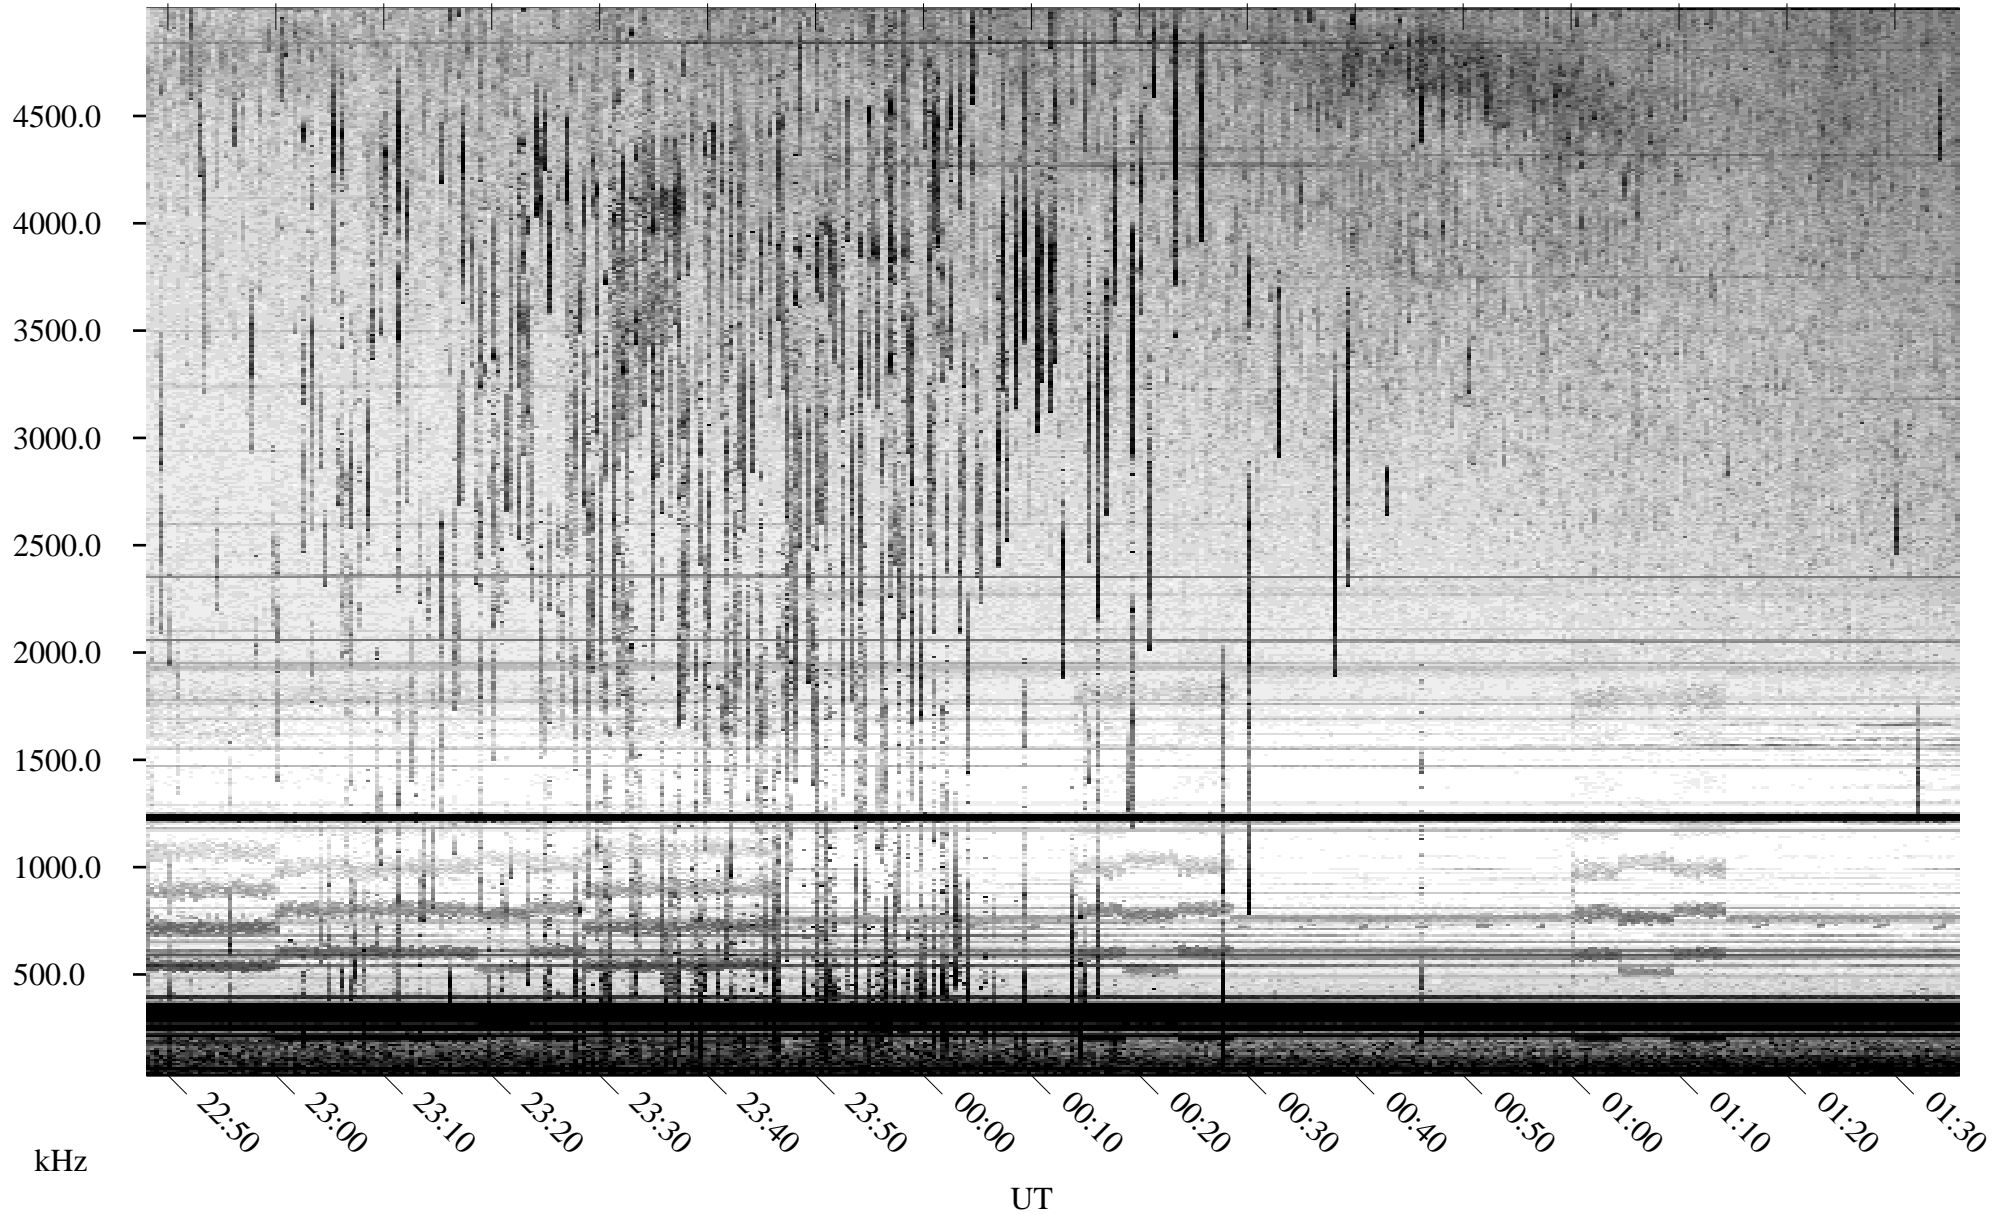

06/26/2009 Churchill, Manitoba

Linear Scale Black = 161 White = 15

ch091771.r00SUm max_12

Page 1

06/26/2009 Churchill, Manitoba

Linear Scale Black = 161 White = 15

ch091771.r00SUm max_12

Page 2

06/27/2009 Churchill, Manitoba

Linear Scale Black = 161 White = 15

ch091771.r00SUm max_12

Page 3

06/27/2009 Churchill, Manitoba

Linear Scale Black = 161 White = 15

ch091771.r00SUm max_12

Page 4

06/27/2009 Churchill, Manitoba

Linear Scale Black = 161 White = 15

ch091771.r00SUm max_12

Page 5

06/27/2009 Churchill, Manitoba

Linear Scale Black = 161 White = 15

ch091771.r00SUm max_12

Page 6

06/27/2009 Churchill, Manitoba

Linear Scale Black = 161 White = 15

ch091771.r00SUm max_12

Page 7

06/27/2009 Churchill, Manitoba

Linear Scale Black = 161 White = 15

ch091771.r00SUm max_12

Page 8