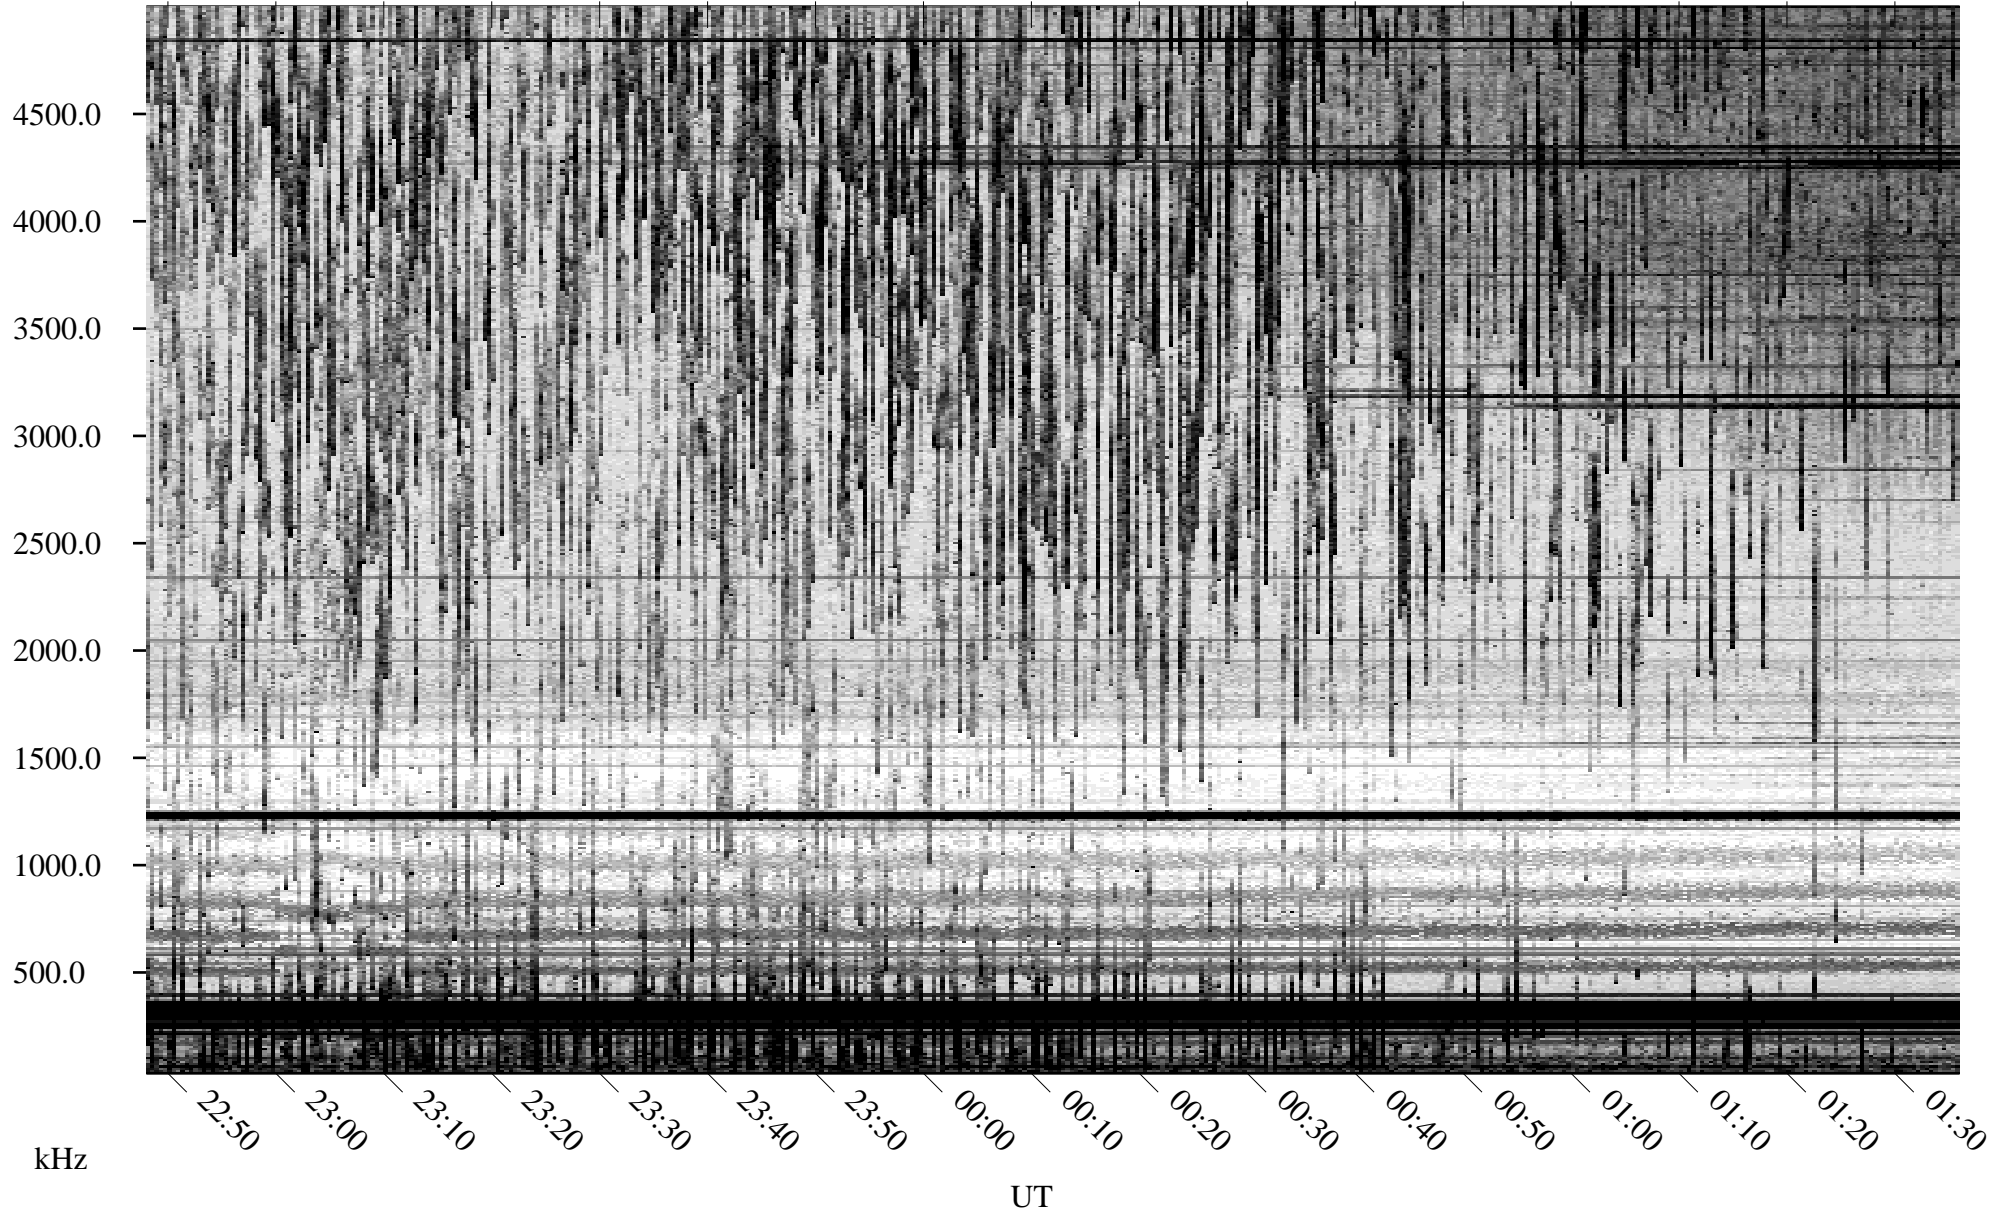

06/27/2009 Churchill, Manitoba

Linear Scale Black = 161 White = 15

ch09178l.r00SUm max_12

Page 1

06/27/2009 Churchill, Manitoba

Linear Scale Black = 161 White = 15

ch09178l.r00SUm max_12

Page 2

06/28/2009 Churchill, Manitoba

Linear Scale Black = 161 White = 15

ch09178l.r00SUm max_12

Page 3

06/28/2009 Churchill, Manitoba

Linear Scale Black = 161 White = 15

ch09178l.r00SUm max_12

Page 4

06/28/2009 Churchill, Manitoba

Linear Scale Black = 161 White = 15

ch09178l.r00SUm max_12

Page 5

06/28/2009 Churchill, Manitoba

Linear Scale Black = 161 White = 15

ch09178l.r00SUm max_12

Page 6

06/28/2009 Churchill, Manitoba

Linear Scale Black = 161 White = 15

ch09178l.r00SUm max_12

Page 7

06/28/2009 Churchill, Manitoba

Linear Scale Black = 161 White = 15

ch09178l.r00SUm max_12

Page 8