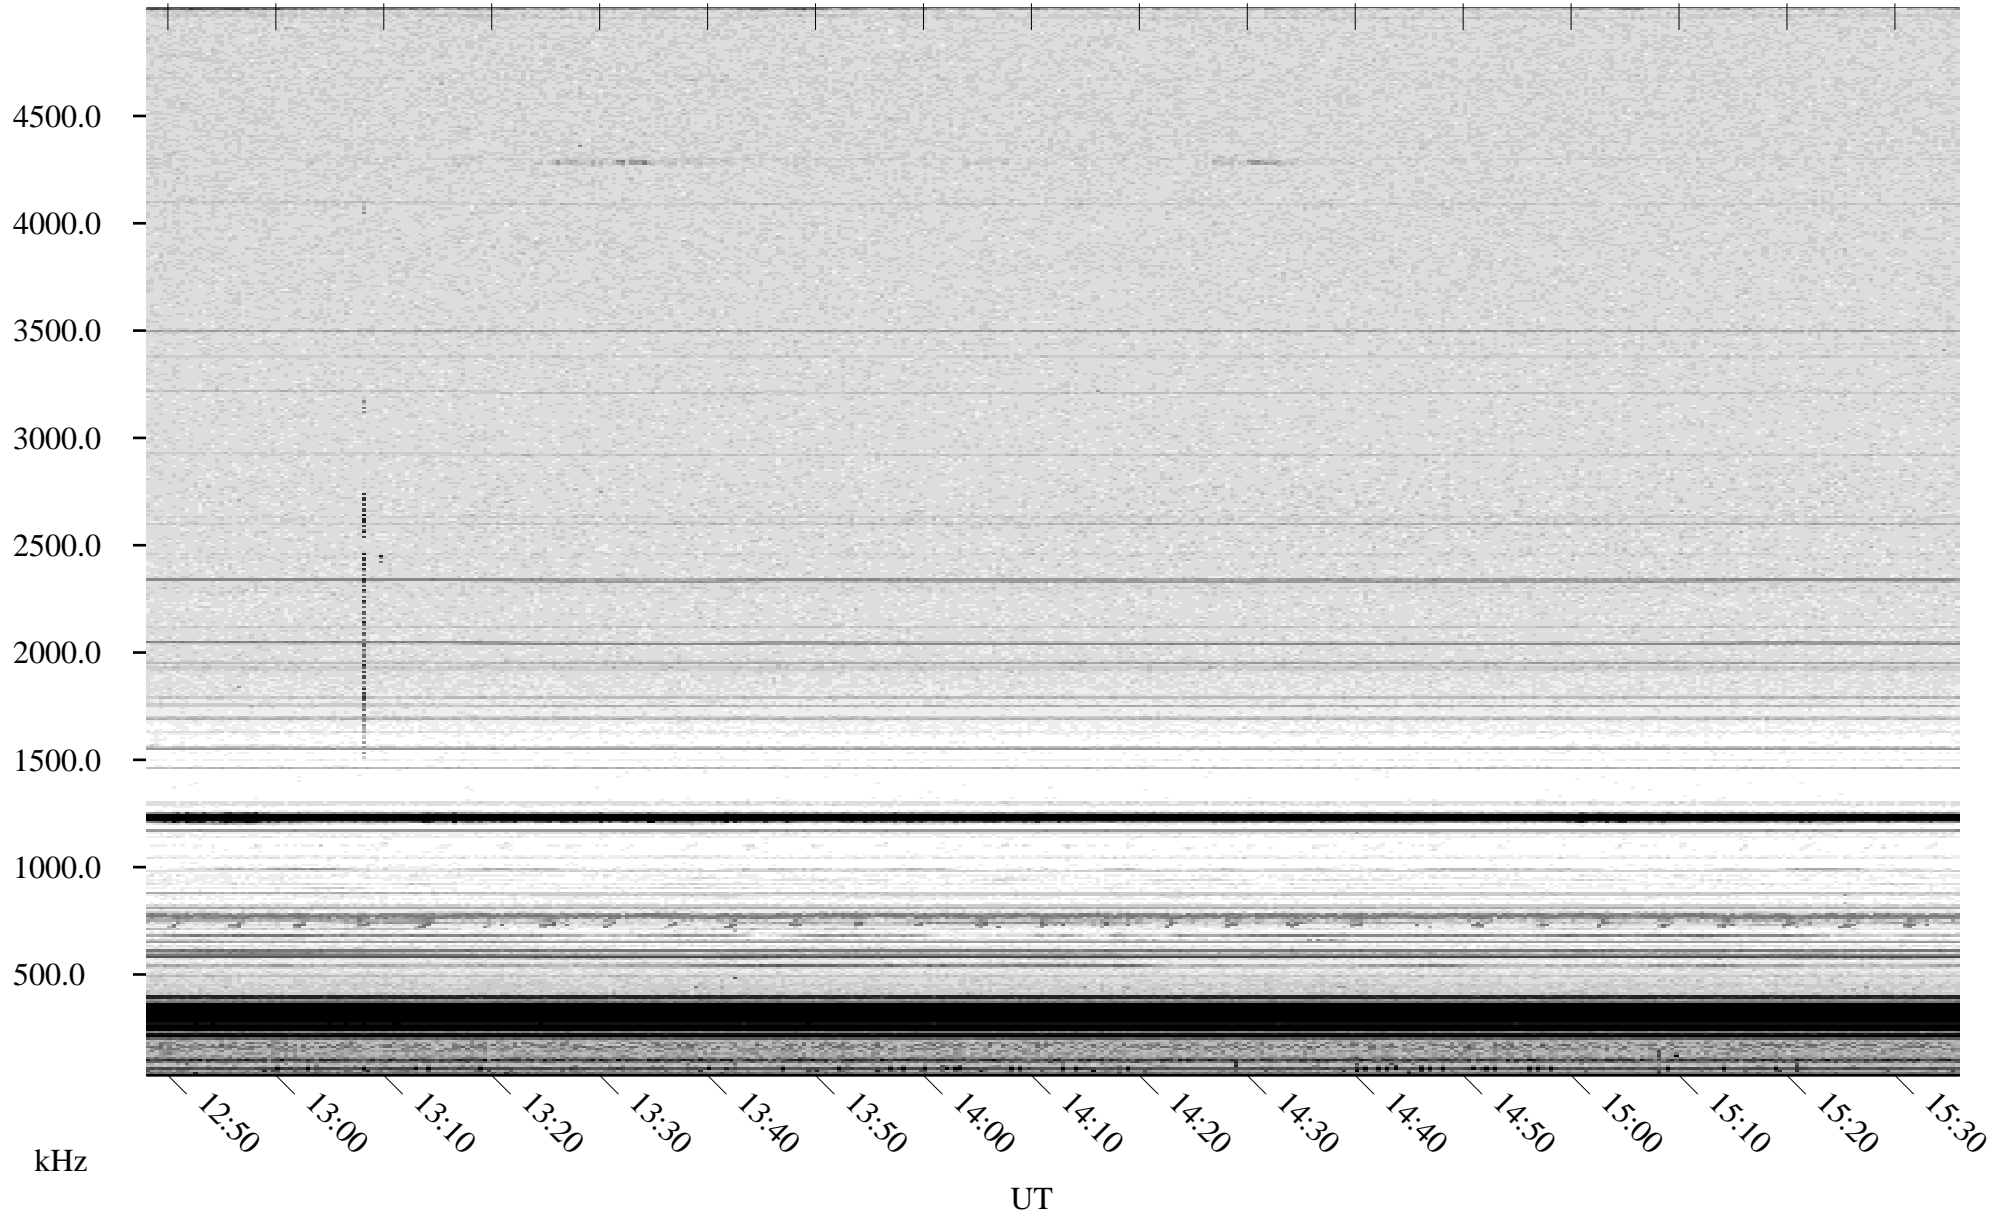

06/27/2009 Churchill, Manitoba

Linear Scale Black = 161 White = 15

ch09178l.r00SUm max_12

Page 1

06/27/2009 Churchill, Manitoba

Linear Scale Black = 161 White = 15

ch09178l.r00SUm max_12

Page 2

06/28/2009 Churchill, Manitoba

Linear Scale Black = 161 White = 15

ch09178l.r00SUm max_12

Page 3

06/28/2009 Churchill, Manitoba

Linear Scale Black = 161 White = 15

ch09178l.r00SUm max_12

Page 4

06/28/2009 Churchill, Manitoba

Linear Scale Black = 161 White = 15

ch09178l.r00SUm max_12

Page 5

06/28/2009 Churchill, Manitoba

Linear Scale Black = 161 White = 15

ch09178l.r00SUm max_12

Page 6

06/28/2009 Churchill, Manitoba

Linear Scale Black = 161 White = 15

ch09178l.r00SUm max_12

Page 7

06/28/2009 Churchill, Manitoba

Linear Scale Black = 161 White = 15

ch09178l.r00SUm max_12

Page 8