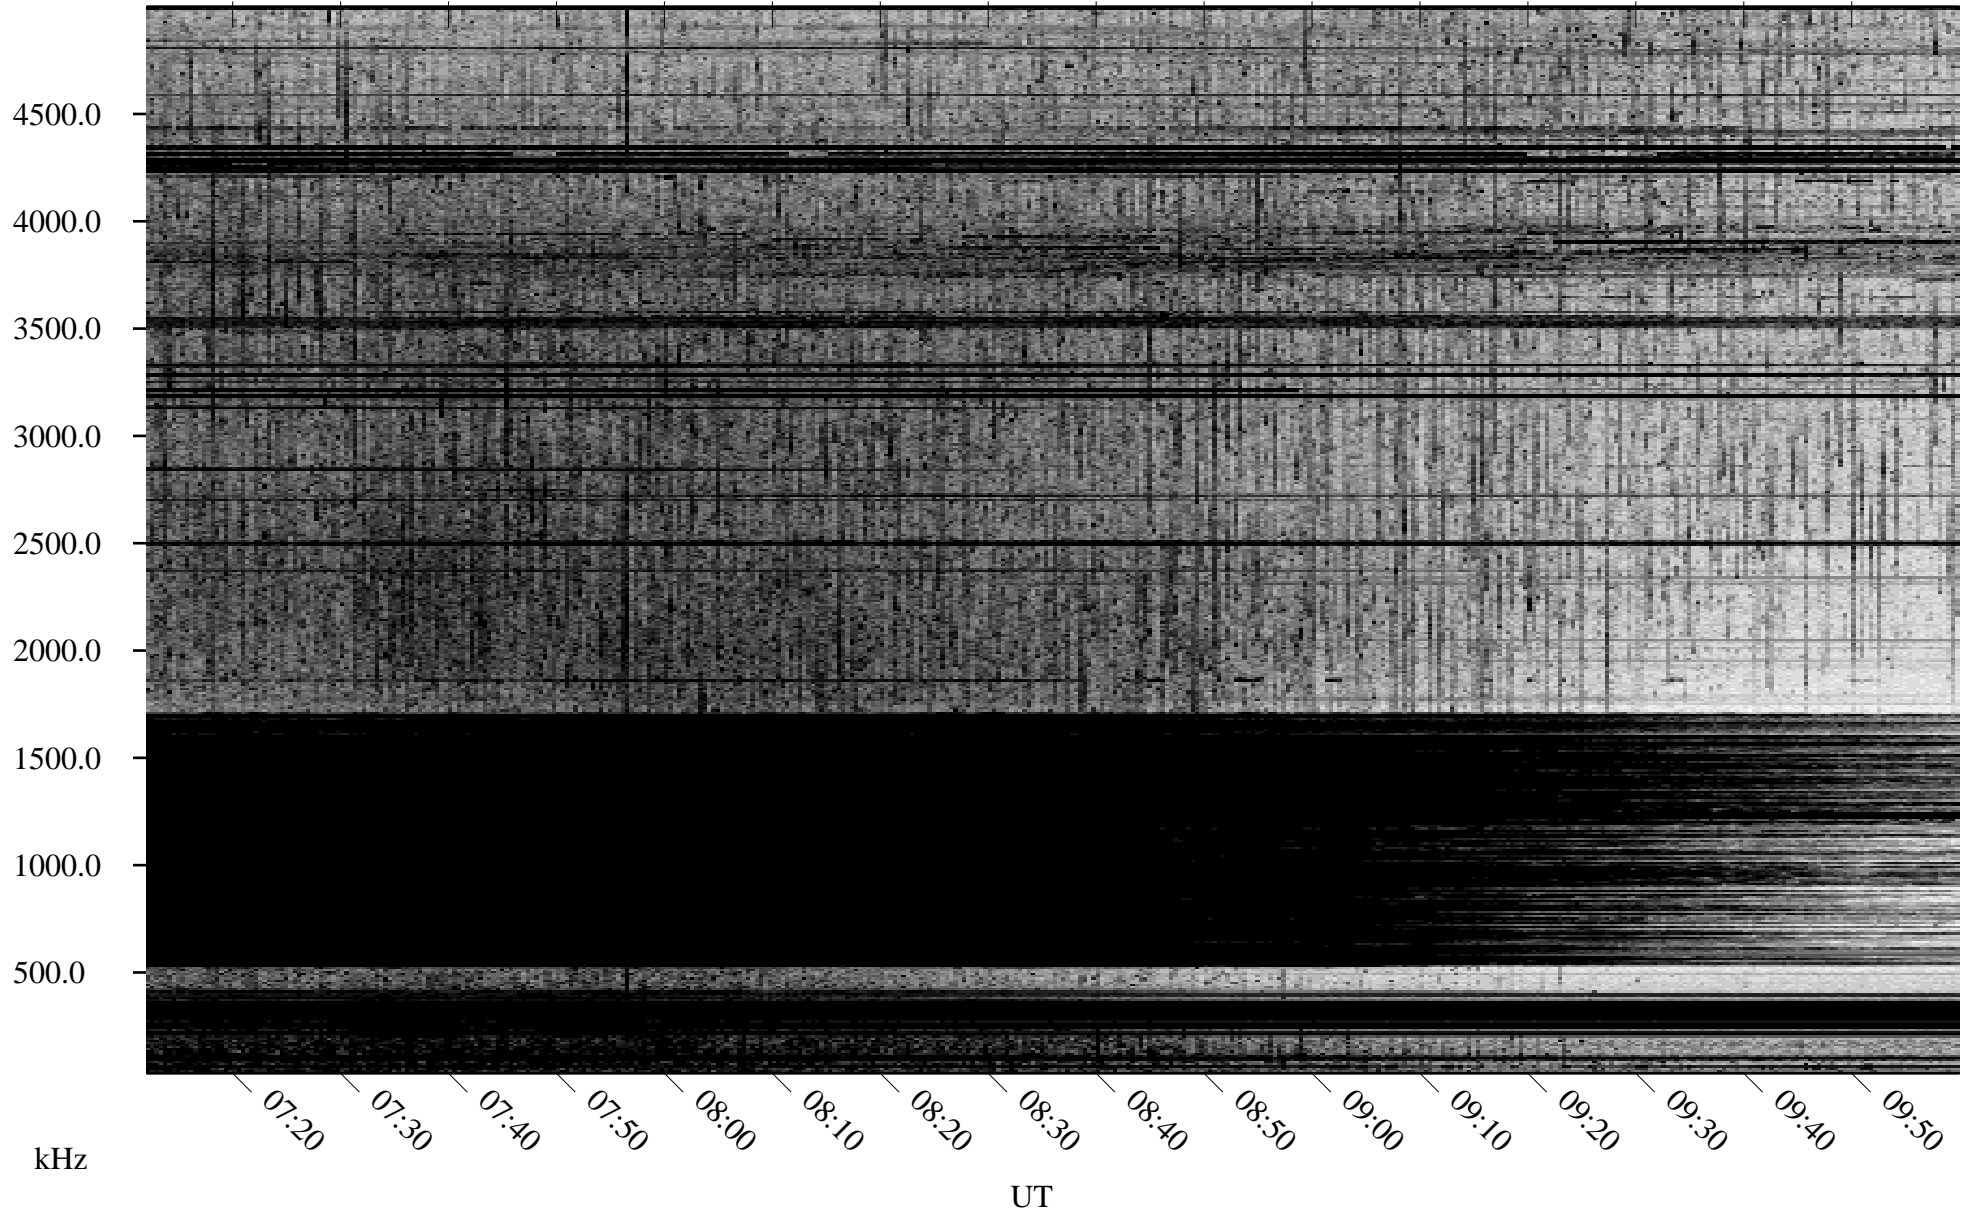

06/27/2009 Churchill, Manitoba

Linear Scale Black = 161 White = 15

ch09178l.r00SUm max_12

Page 1

06/27/2009 Churchill, Manitoba

Linear Scale Black = 161 White = 15

ch09178l.r00SUm max_12

Page 2

06/28/2009 Churchill, Manitoba

Linear Scale Black = 161 White = 15

ch09178l.r00SUm max_12

Page 3

06/28/2009 Churchill, Manitoba

Linear Scale Black = 161 White = 15

ch09178l.r00SUm max_12

Page 4

06/28/2009 Churchill, Manitoba

Linear Scale Black = 161 White = 15

ch09178l.r00SUm max_12

Page 5

06/28/2009 Churchill, Manitoba

Linear Scale Black = 161 White = 15

ch09178l.r00SUm max_12

Page 6

06/28/2009 Churchill, Manitoba

Linear Scale Black = 161 White = 15

ch09178l.r00SUm max_12

Page 7

06/28/2009 Churchill, Manitoba

Linear Scale Black = 161 White = 15

ch09178l.r00SUm max_12

Page 8