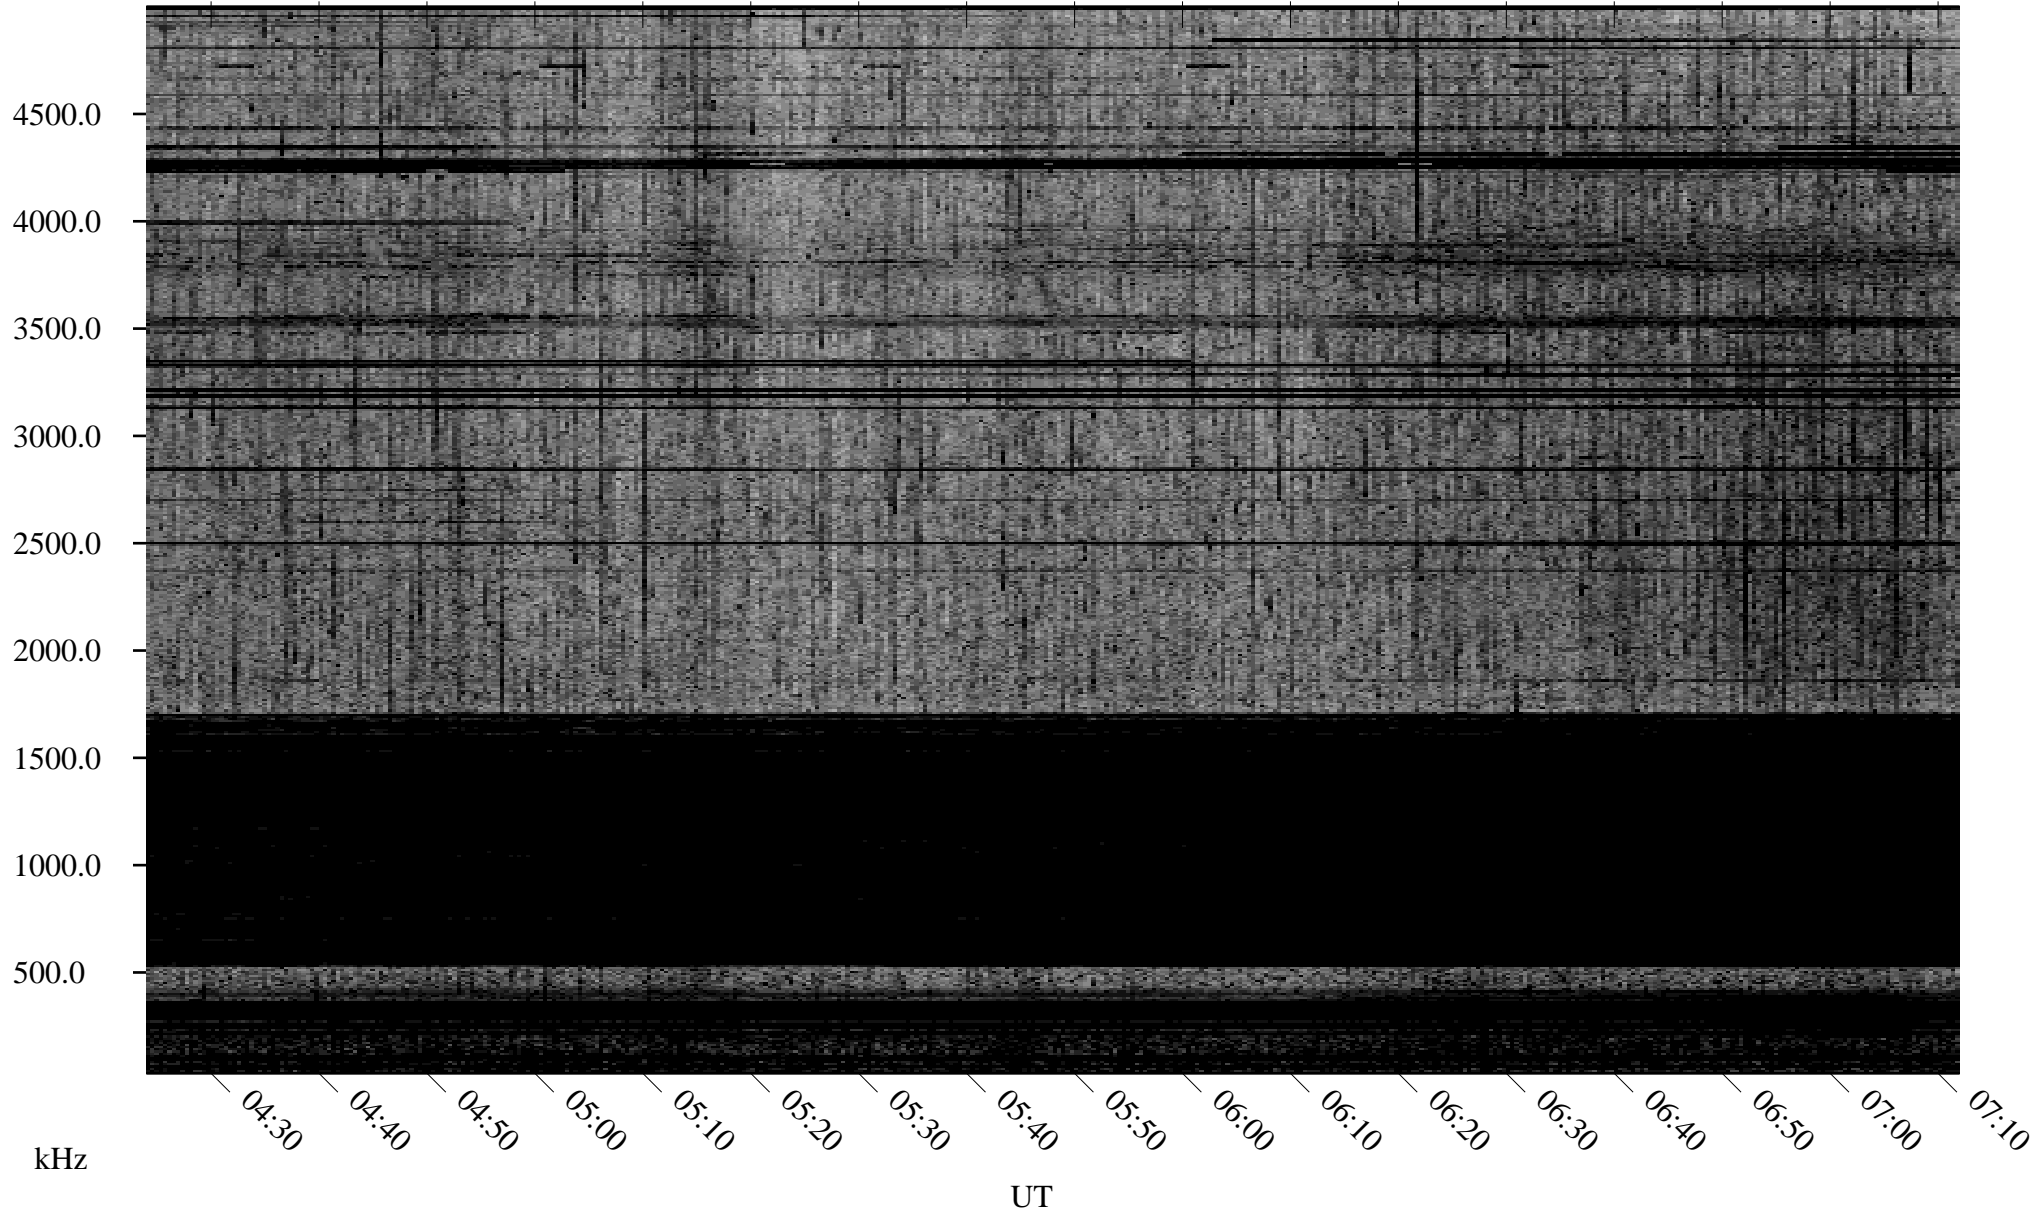

06/27/2009 Churchill, Manitoba

Linear Scale Black = 161 White = 15

ch09178l.r00SUm max_12

Page 1

06/27/2009 Churchill, Manitoba

Linear Scale Black = 161 White = 15

ch09178l.r00SUm max_12

Page 2

06/28/2009 Churchill, Manitoba

Linear Scale Black = 161 White = 15

ch09178l.r00SUm max_12

Page 3

06/28/2009 Churchill, Manitoba

Linear Scale Black = 161 White = 15

ch09178l.r00SUm max_12

Page 4

06/28/2009 Churchill, Manitoba

Linear Scale Black = 161 White = 15

ch09178l.r00SUm max_12

Page 5

06/28/2009 Churchill, Manitoba

Linear Scale Black = 161 White = 15

ch09178l.r00SUm max_12

Page 6

06/28/2009 Churchill, Manitoba

Linear Scale Black = 161 White = 15

ch09178l.r00SUm max_12

Page 7

06/28/2009 Churchill, Manitoba

Linear Scale Black = 161 White = 15

ch09178l.r00SUm max_12

Page 8