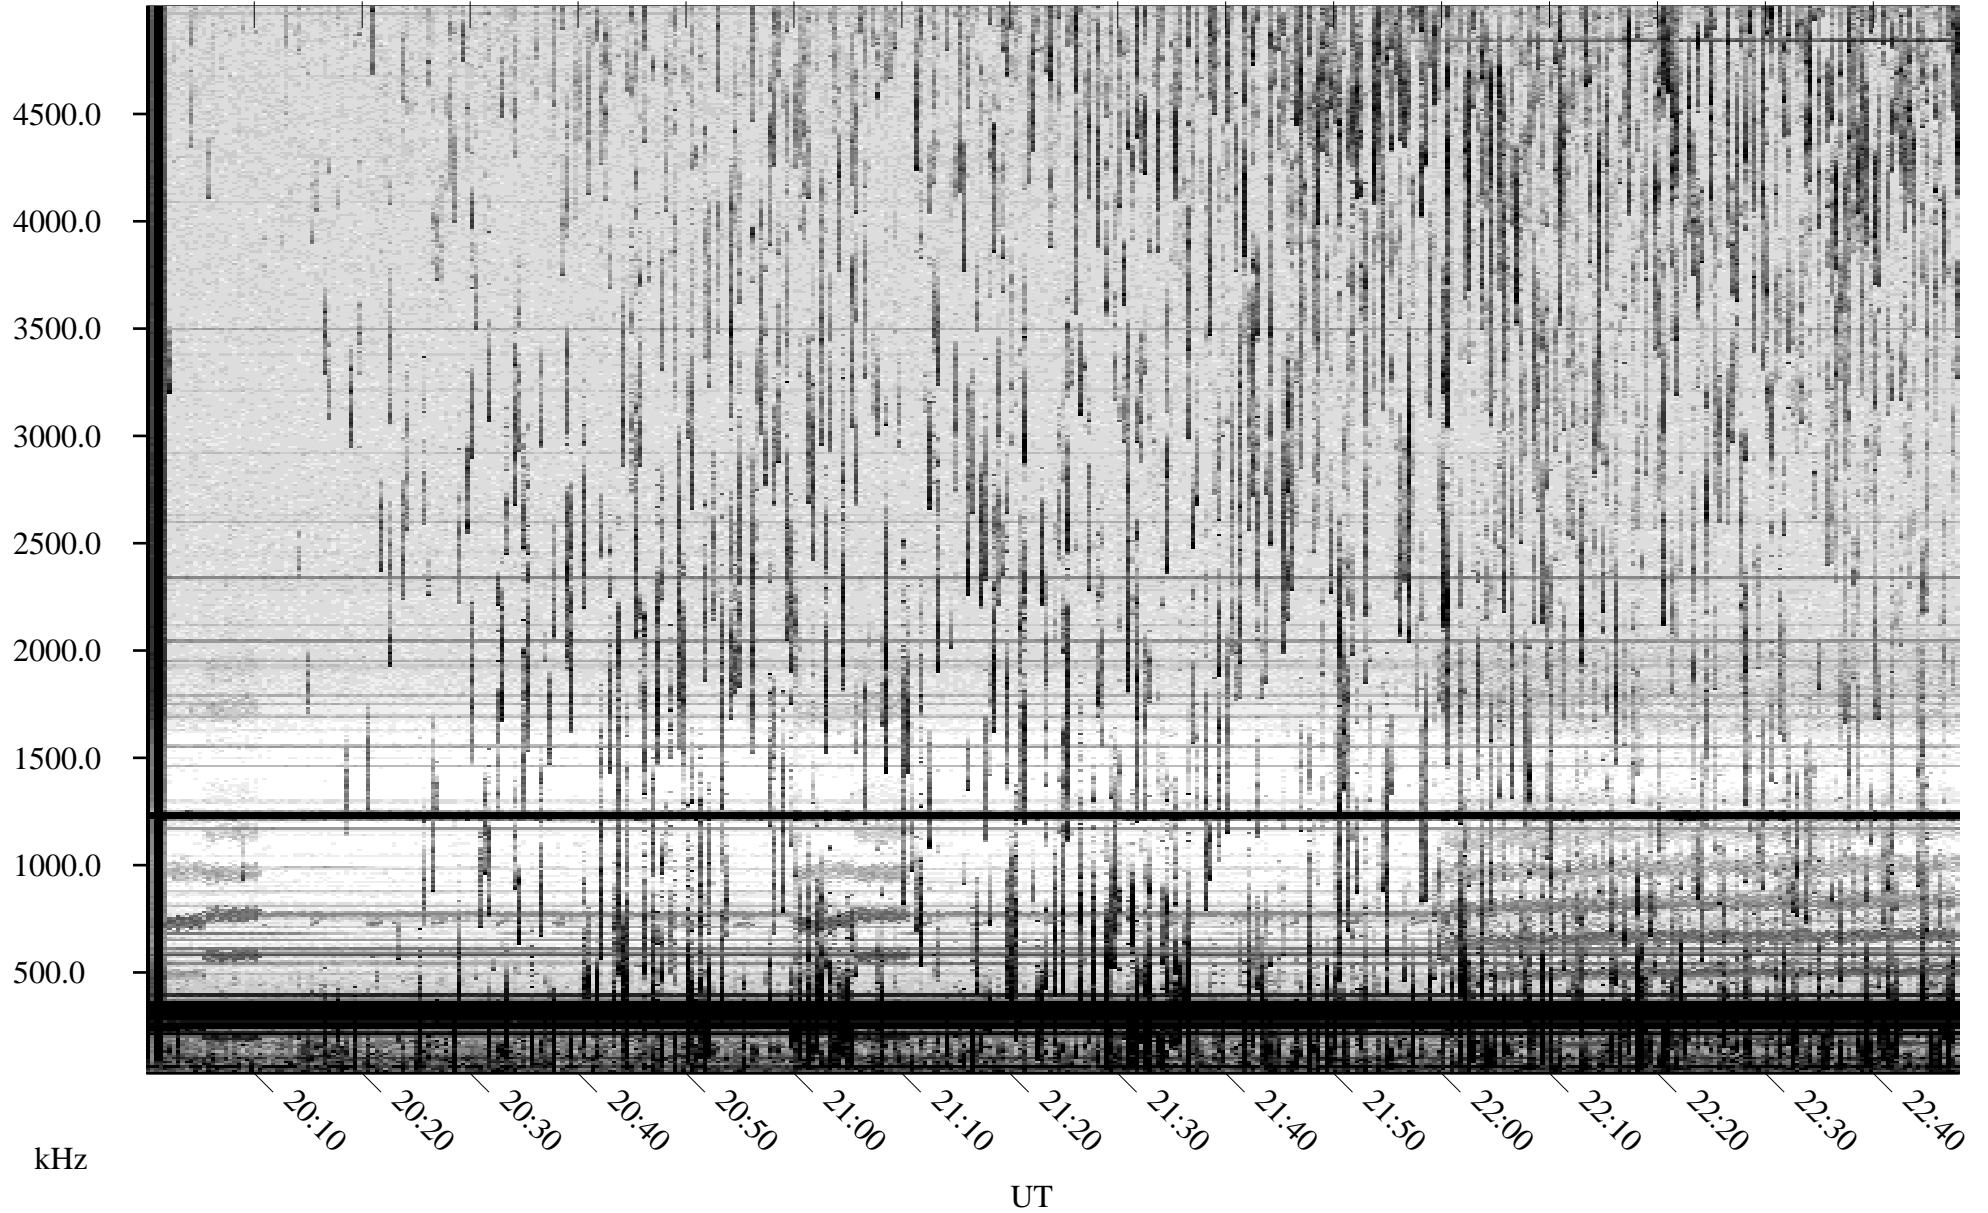

06/27/2009 Churchill, Manitoba

Linear Scale Black = 161 White = 15

ch09178l.r00SUm max_12

Page 1

06/27/2009 Churchill, Manitoba

Linear Scale Black = 161 White = 15

ch09178l.r00SUm max_12

Page 2

06/28/2009 Churchill, Manitoba

Linear Scale Black = 161 White = 15

ch09178l.r00SUm max_12

Page 3

06/28/2009 Churchill, Manitoba

Linear Scale Black = 161 White = 15

ch09178l.r00SUm max_12

Page 4

06/28/2009 Churchill, Manitoba

Linear Scale Black = 161 White = 15

ch09178l.r00SUm max_12

Page 5

06/28/2009 Churchill, Manitoba

Linear Scale Black = 161 White = 15

ch09178l.r00SUm max_12

Page 6

06/28/2009 Churchill, Manitoba

Linear Scale Black = 161 White = 15

ch09178l.r00SUm max_12

Page 7

06/28/2009 Churchill, Manitoba

Linear Scale Black = 161 White = 15

ch09178l.r00SUm max_12

Page 8