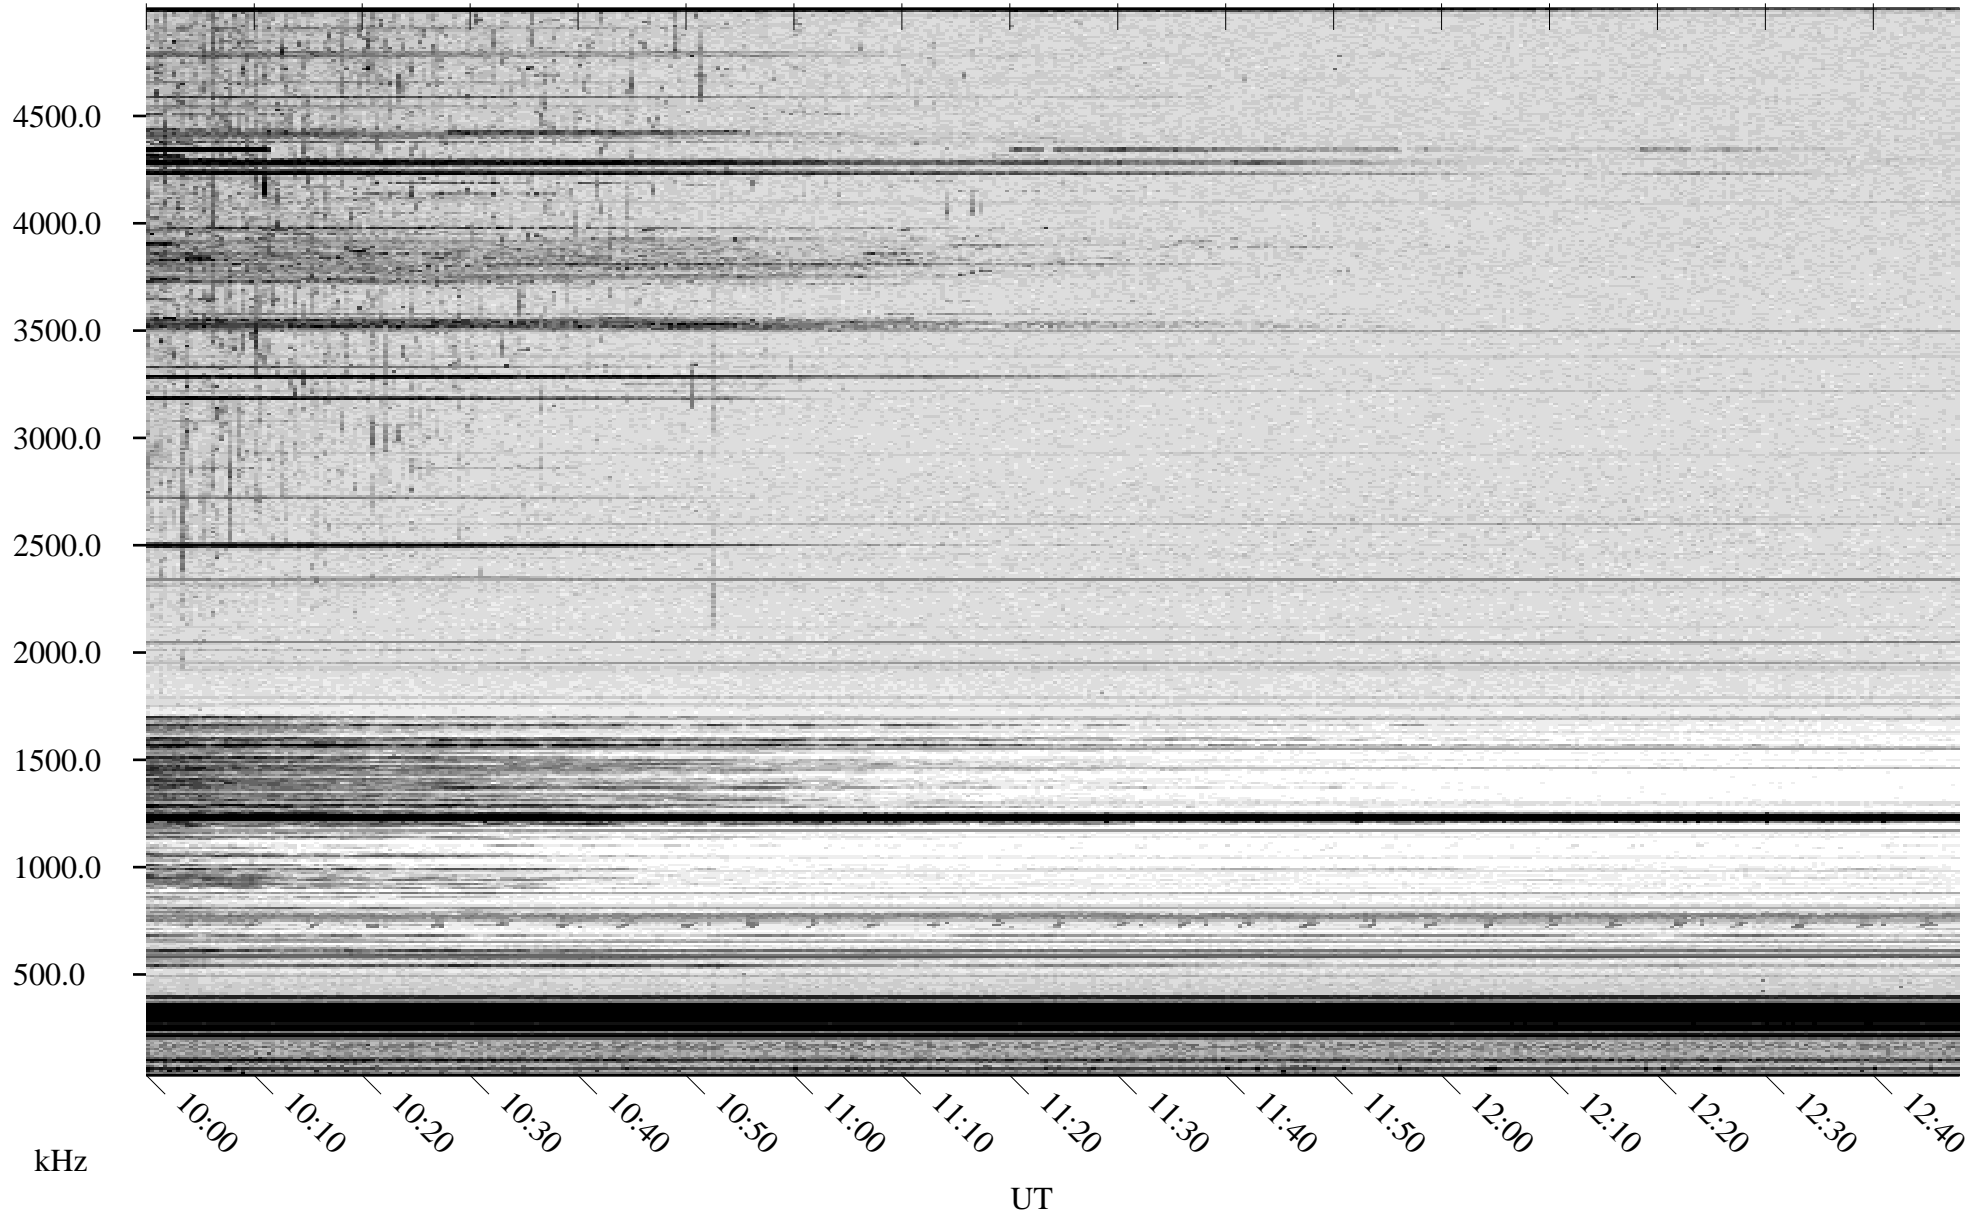

06/27/2009 Churchill, Manitoba

Linear Scale Black = 161 White = 15

ch09178l.r00SUm max_12

Page 1

06/27/2009 Churchill, Manitoba

Linear Scale Black = 161 White = 15

ch09178l.r00SUm max_12

Page 2

06/28/2009 Churchill, Manitoba

Linear Scale Black = 161 White = 15

ch09178l.r00SUm max_12

Page 3

06/28/2009 Churchill, Manitoba

Linear Scale Black = 161 White = 15

ch09178l.r00SUm max_12

Page 4

06/28/2009 Churchill, Manitoba

Linear Scale Black = 161 White = 15

ch09178l.r00SUm max_12

Page 5

06/28/2009 Churchill, Manitoba

Linear Scale Black = 161 White = 15

ch09178l.r00SUm max_12

Page 6

06/28/2009 Churchill, Manitoba

Linear Scale Black = 161 White = 15

ch09178l.r00SUm max_12

Page 7

06/28/2009 Churchill, Manitoba

Linear Scale Black = 161 White = 15

ch09178l.r00SUm max_12

Page 8