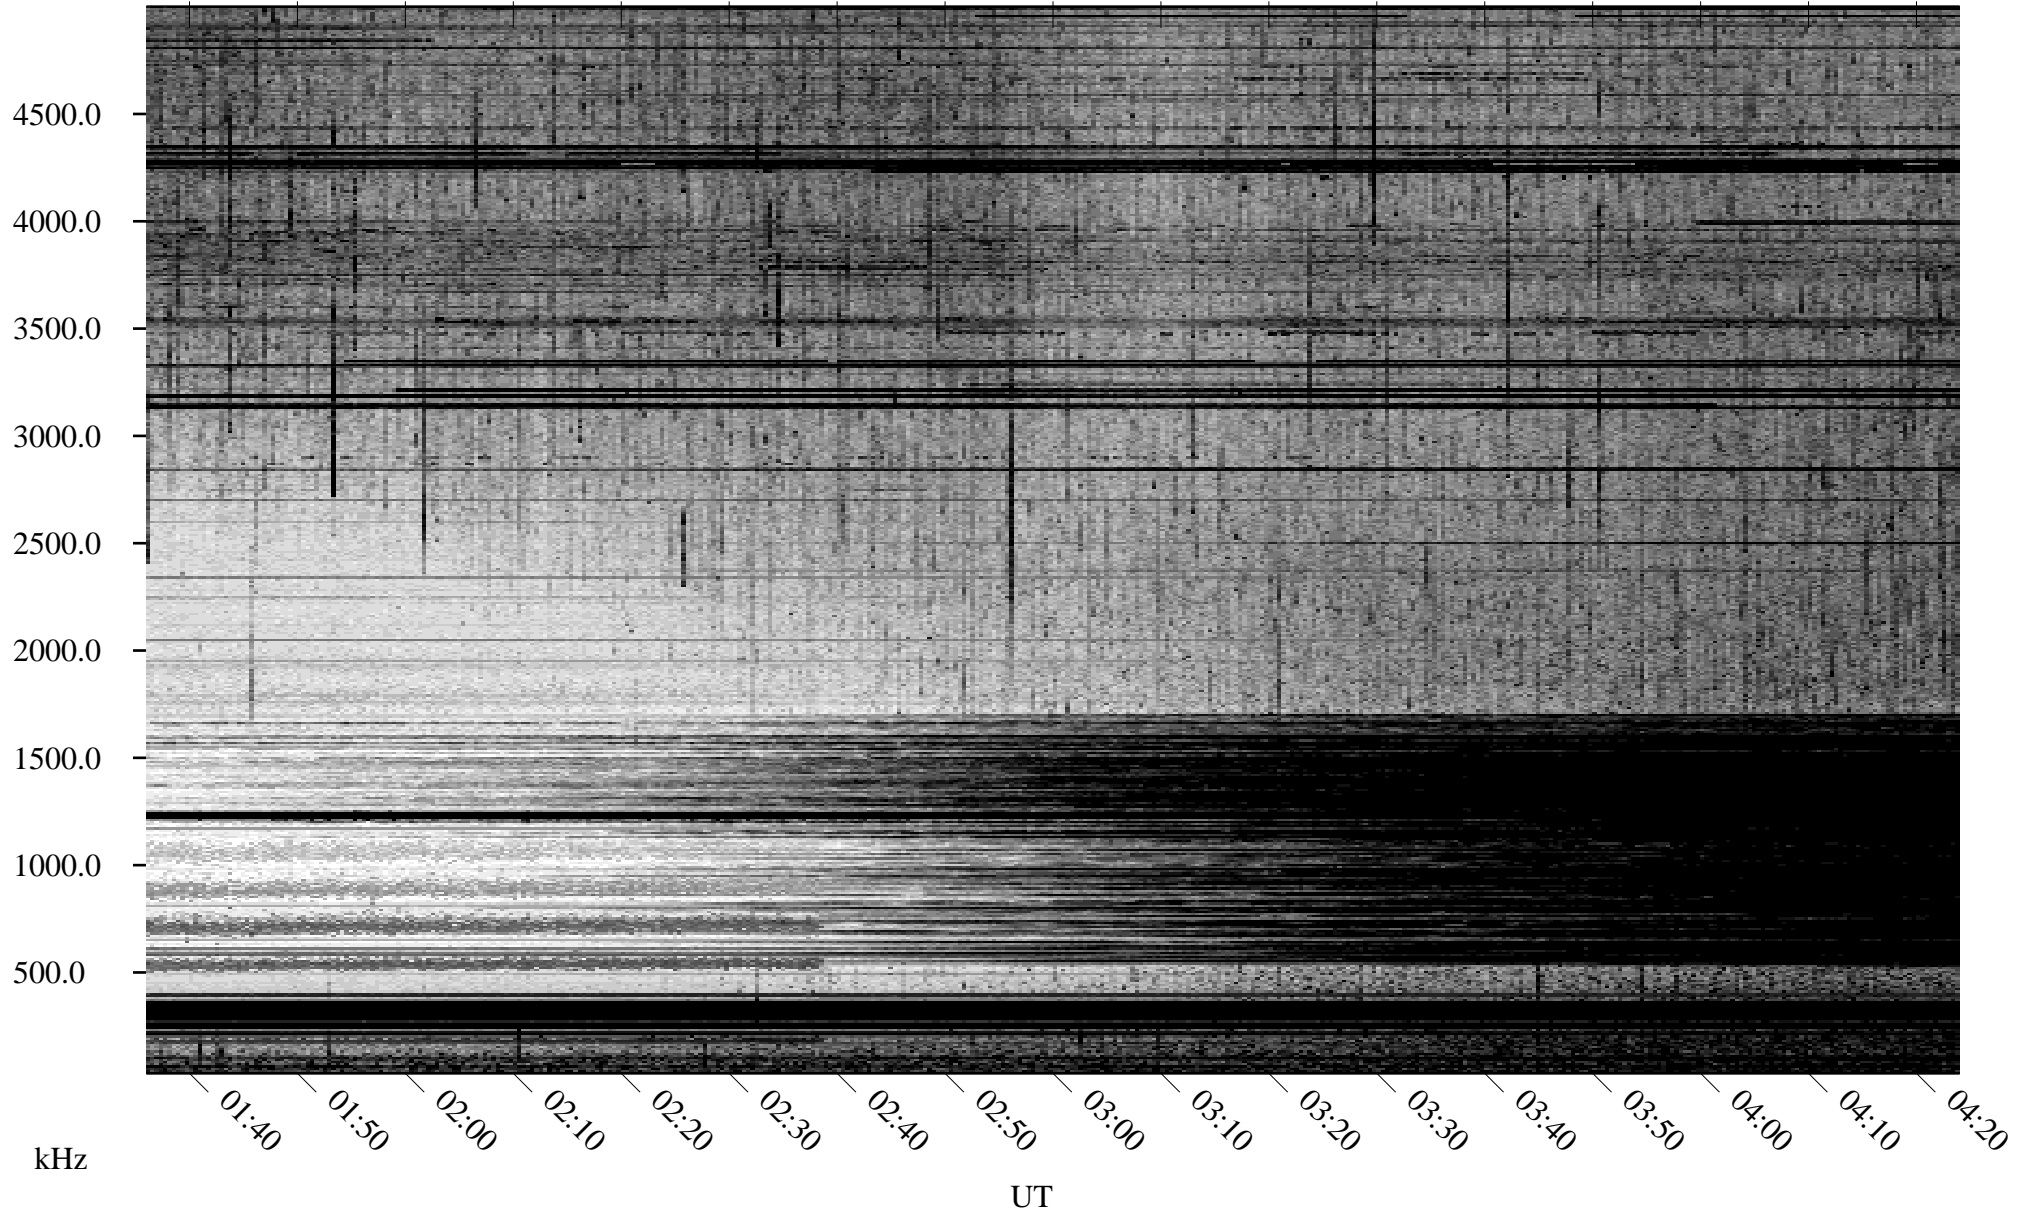

06/27/2009 Churchill, Manitoba

Linear Scale Black = 161 White = 15

ch09178l.r00SUm max_12

Page 1

06/27/2009 Churchill, Manitoba

Linear Scale Black = 161 White = 15

ch09178l.r00SUm max_12

Page 2

06/28/2009 Churchill, Manitoba

Linear Scale Black = 161 White = 15

ch09178l.r00SUm max_12

Page 3

06/28/2009 Churchill, Manitoba

Linear Scale Black = 161 White = 15

ch09178l.r00SUm max_12

Page 4

06/28/2009 Churchill, Manitoba

Linear Scale Black = 161 White = 15

ch09178l.r00SUm max_12

Page 5

06/28/2009 Churchill, Manitoba

Linear Scale Black = 161 White = 15

ch09178l.r00SUm max_12

Page 6

06/28/2009 Churchill, Manitoba

Linear Scale Black = 161 White = 15

ch09178l.r00SUm max_12

Page 7

06/28/2009 Churchill, Manitoba

Linear Scale Black = 161 White = 15

ch09178l.r00SUm max_12

Page 8