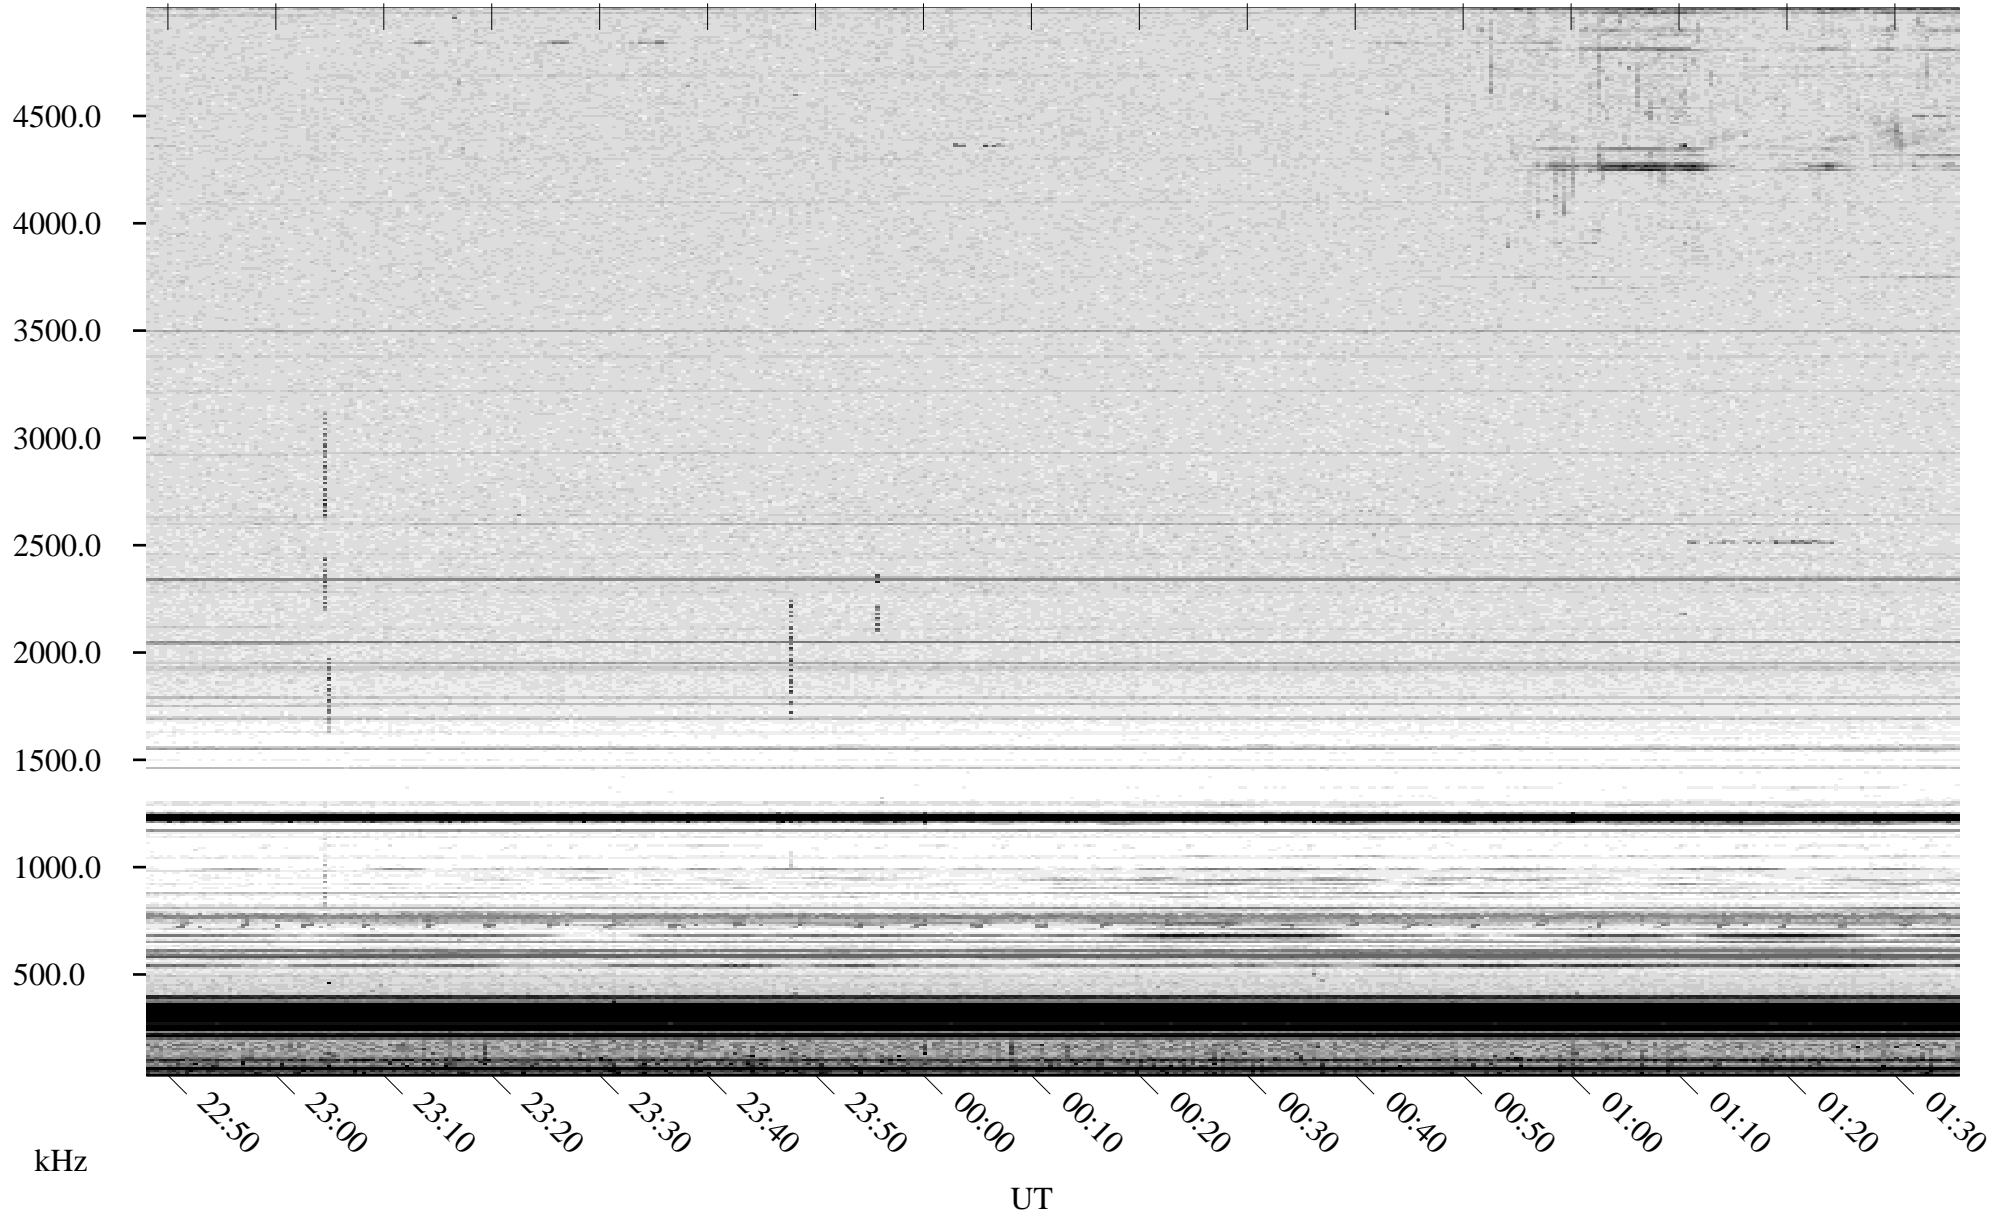

# 06/28/2009 Churchill, Manitoba

Linear Scale    Black = 161    White = 15

ch09179l.r00SUm max\_12

Page 1

# 06/28/2009 Churchill, Manitoba

Linear Scale    Black = 161    White = 15

ch09179l.r00SUm max\_12

Page 2

# 06/29/2009 Churchill, Manitoba

Linear Scale    Black = 161    White = 15

ch09179l.r00SUm max\_12

Page 3

# 06/29/2009 Churchill, Manitoba

Linear Scale    Black = 161    White = 15

ch09179l.r00SUm max\_12

Page 4