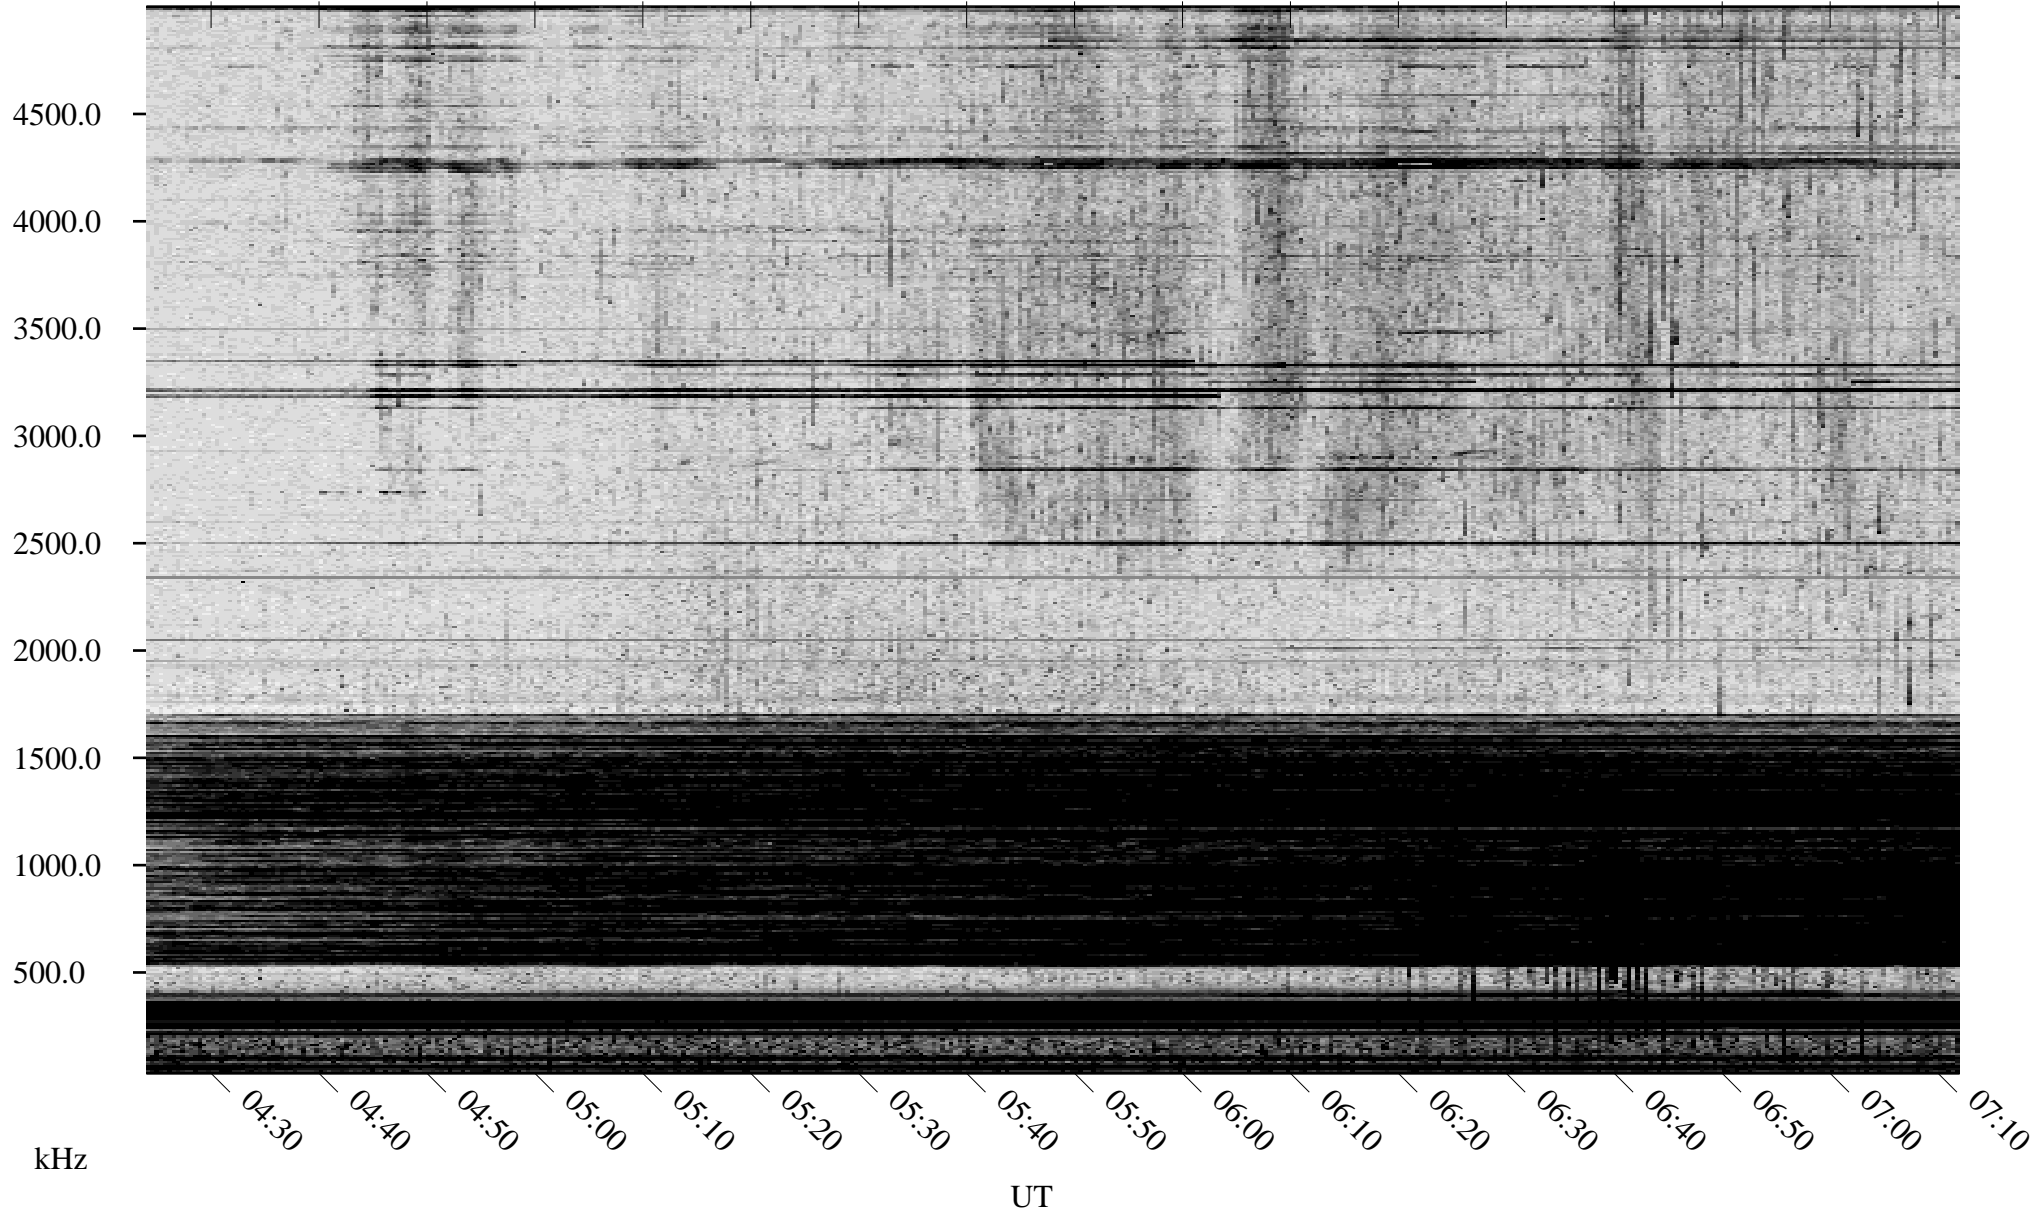

# 06/28/2009 Churchill, Manitoba

Linear Scale    Black = 161    White = 15

ch09179l.r00SUm max\_12

Page 2

# 06/29/2009 Churchill, Manitoba

Linear Scale    Black = 161    White = 15

ch09179l.r00SUm max\_12

Page 3

# 06/29/2009 Churchill, Manitoba

Linear Scale    Black = 161    White = 15

ch09179l.r00SUm max\_12

Page 4