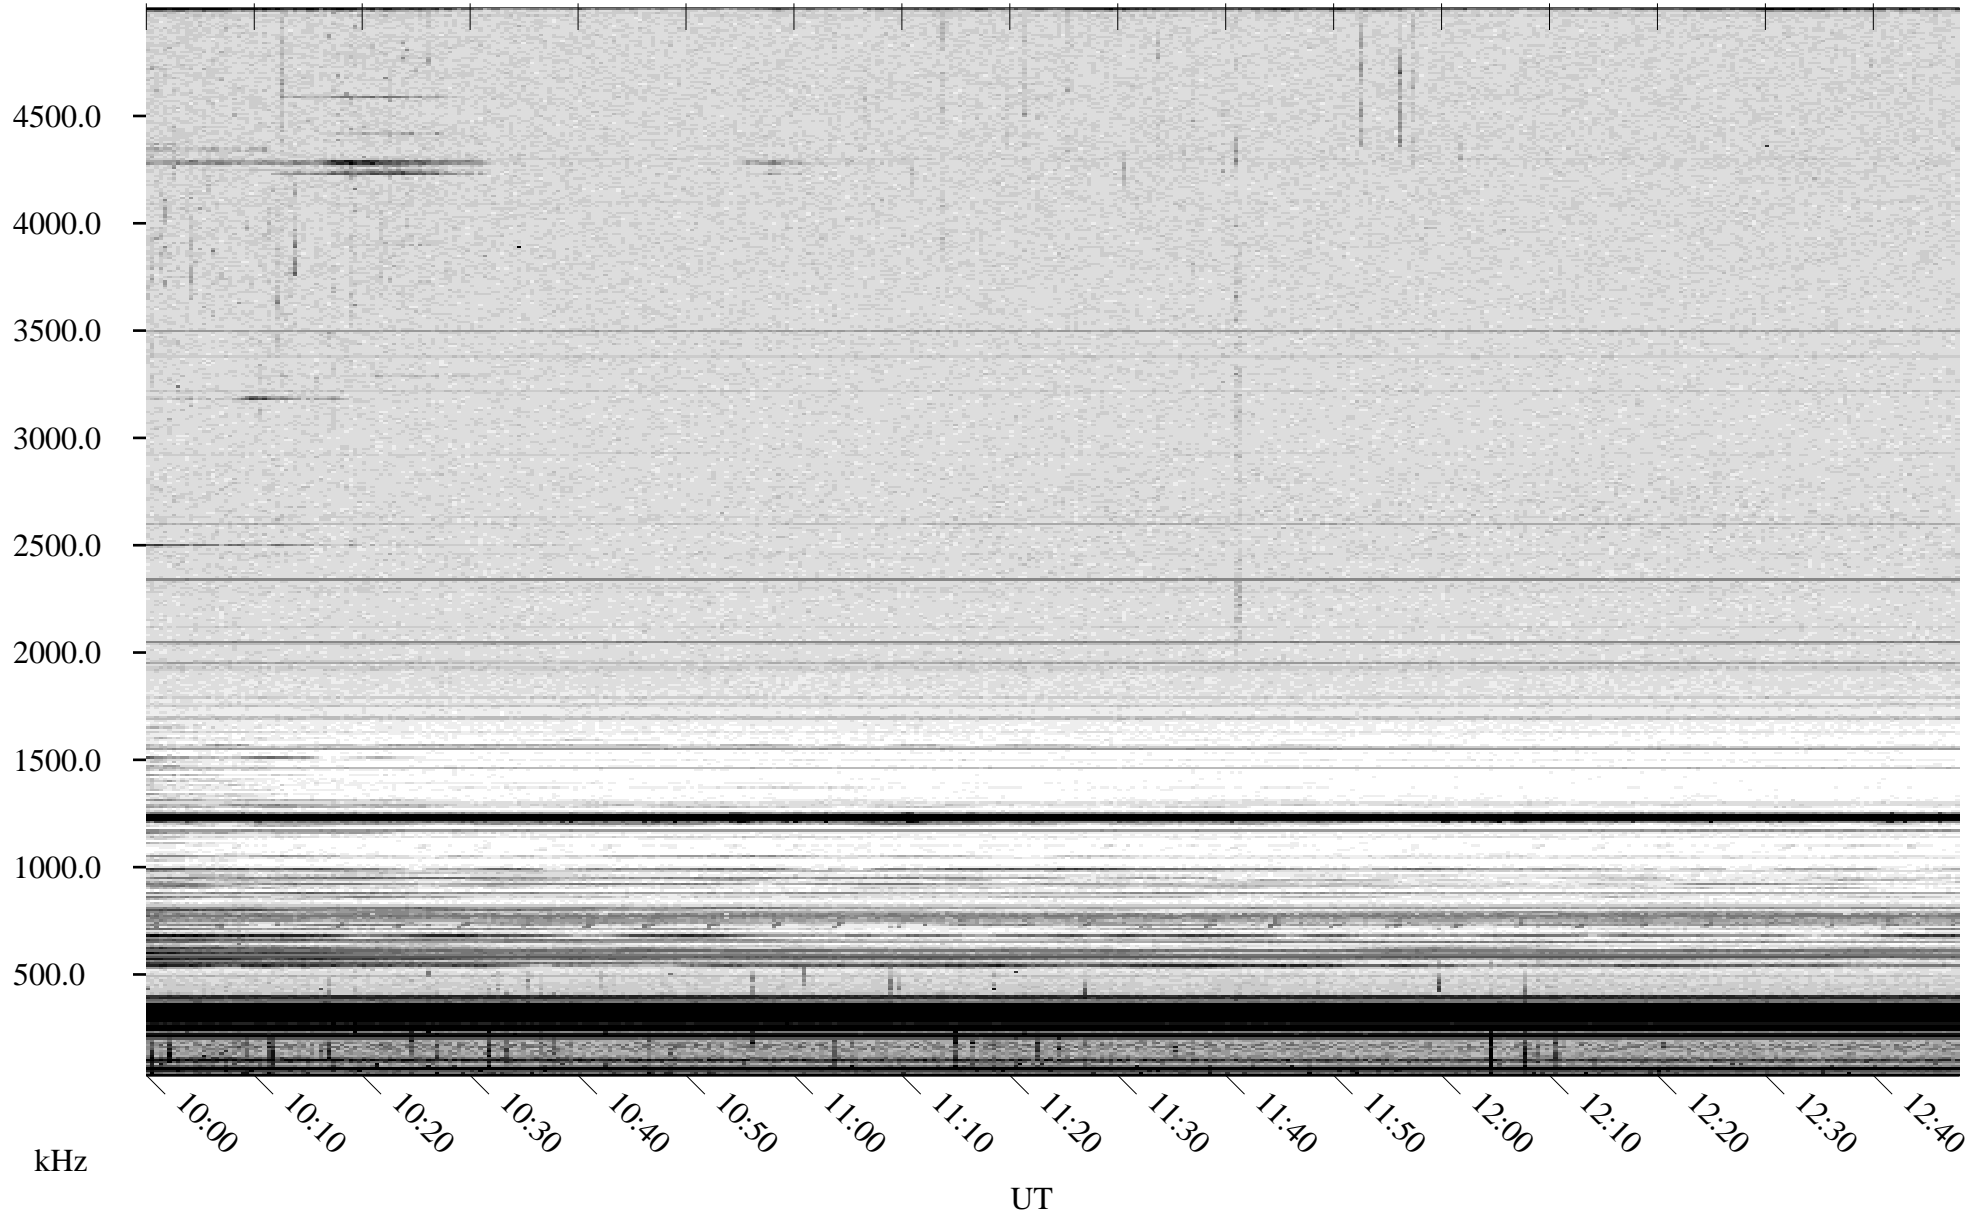

# 06/29/2009 Churchill, Manitoba

Linear Scale    Black = 161    White = 15

ch09179l.r00SUm max\_12

Page 5

# 06/29/2009 Churchill, Manitoba

Linear Scale    Black = 161    White = 15

ch09179l.r00SUm max\_12

Page 6

# 06/29/2009 Churchill, Manitoba

Linear Scale    Black = 161    White = 15

ch09179l.r00SUm max\_12

Page 7

# 06/29/2009 Churchill, Manitoba

Linear Scale    Black = 161    White = 15

ch09179l.r00SUm max\_12