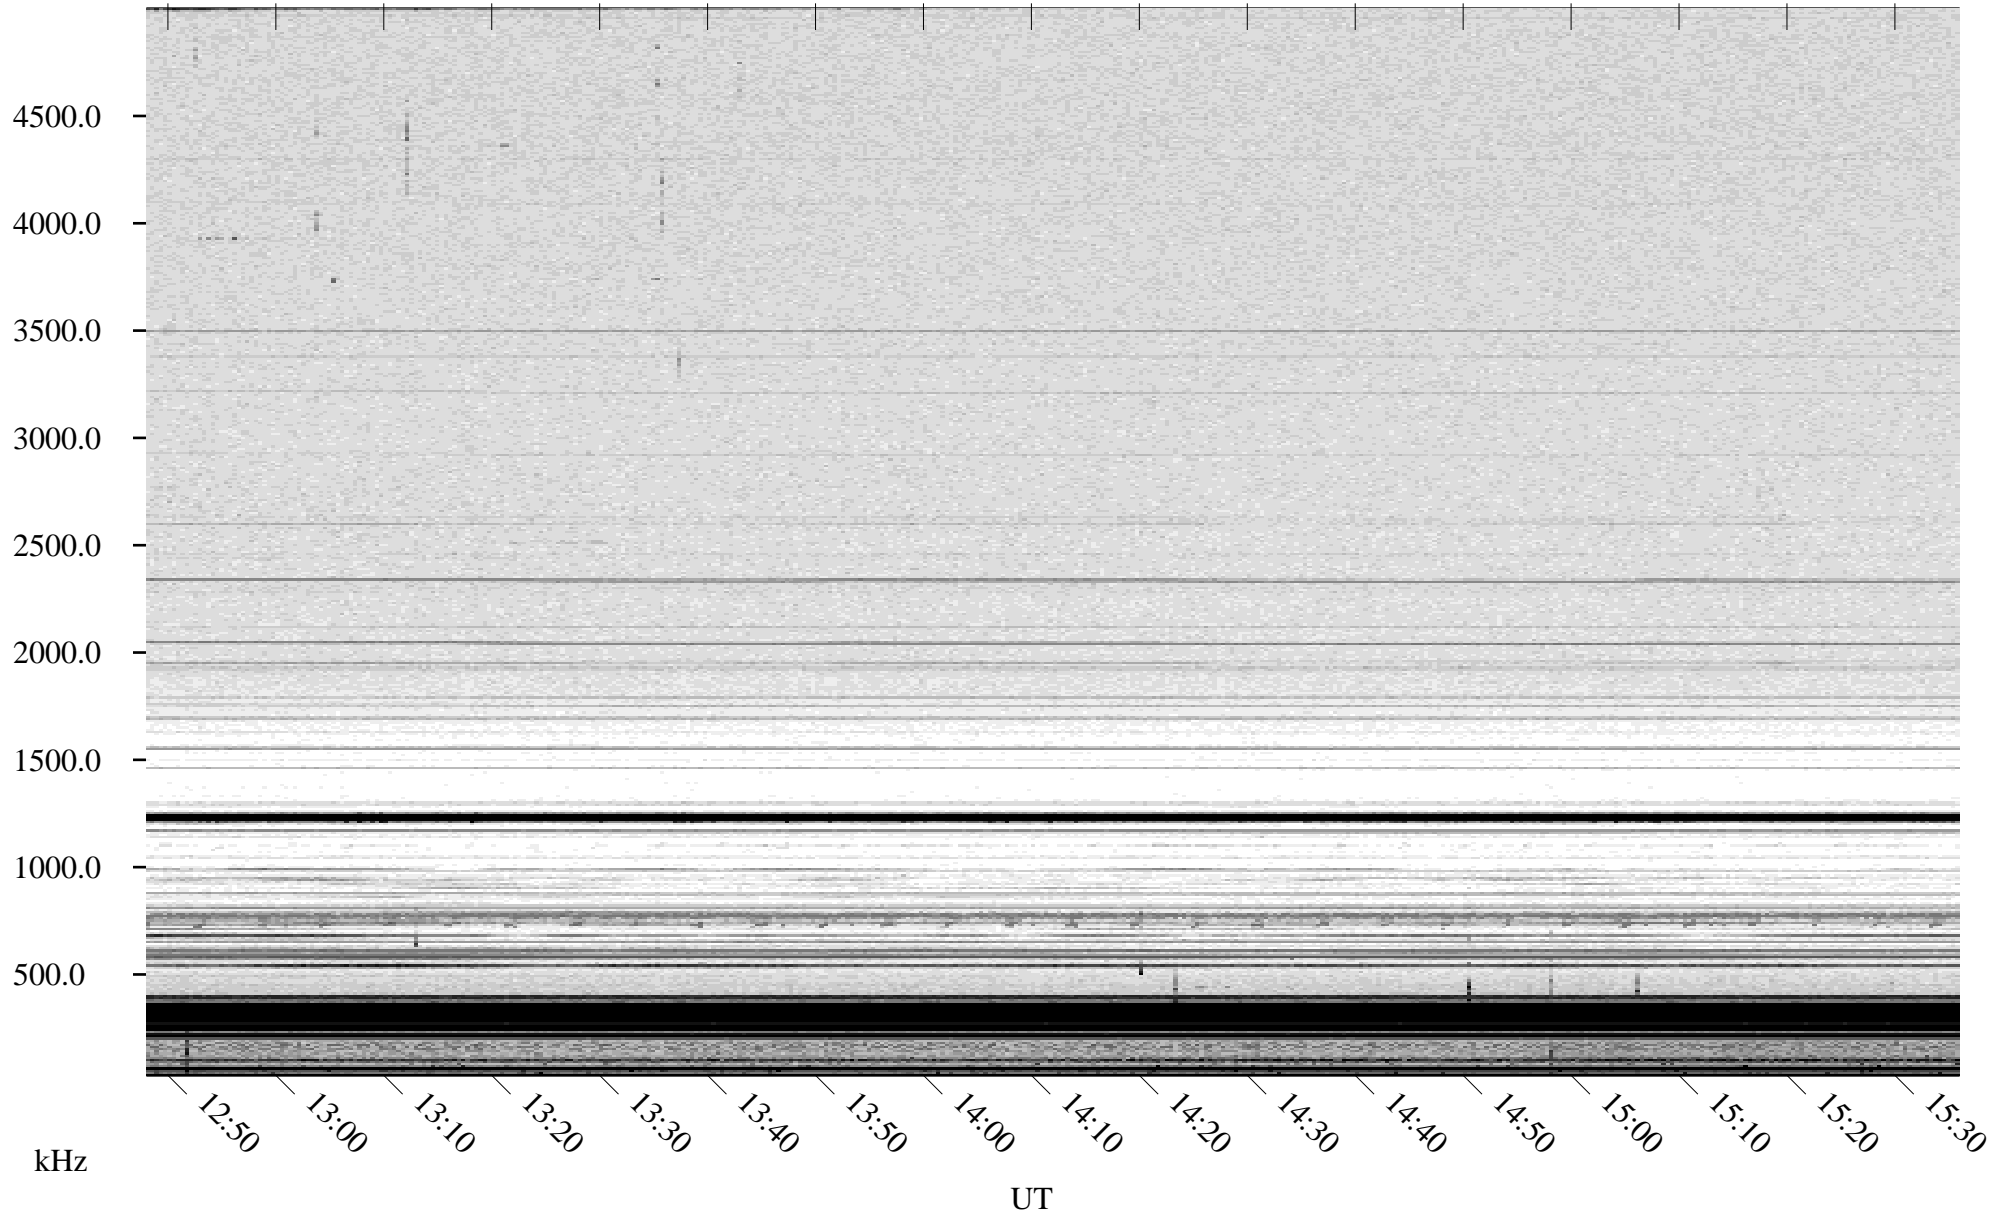

# 06/29/2009 Churchill, Manitoba

Linear Scale    Black = 161    White = 15

ch09179l.r00SUm max\_12

Page 6

# 06/29/2009 Churchill, Manitoba

Linear Scale    Black = 161    White = 15

ch09179l.r00SUm max\_12

Page 7

# 06/29/2009 Churchill, Manitoba

Linear Scale    Black = 161    White = 15

ch09179l.r00SUm max\_12