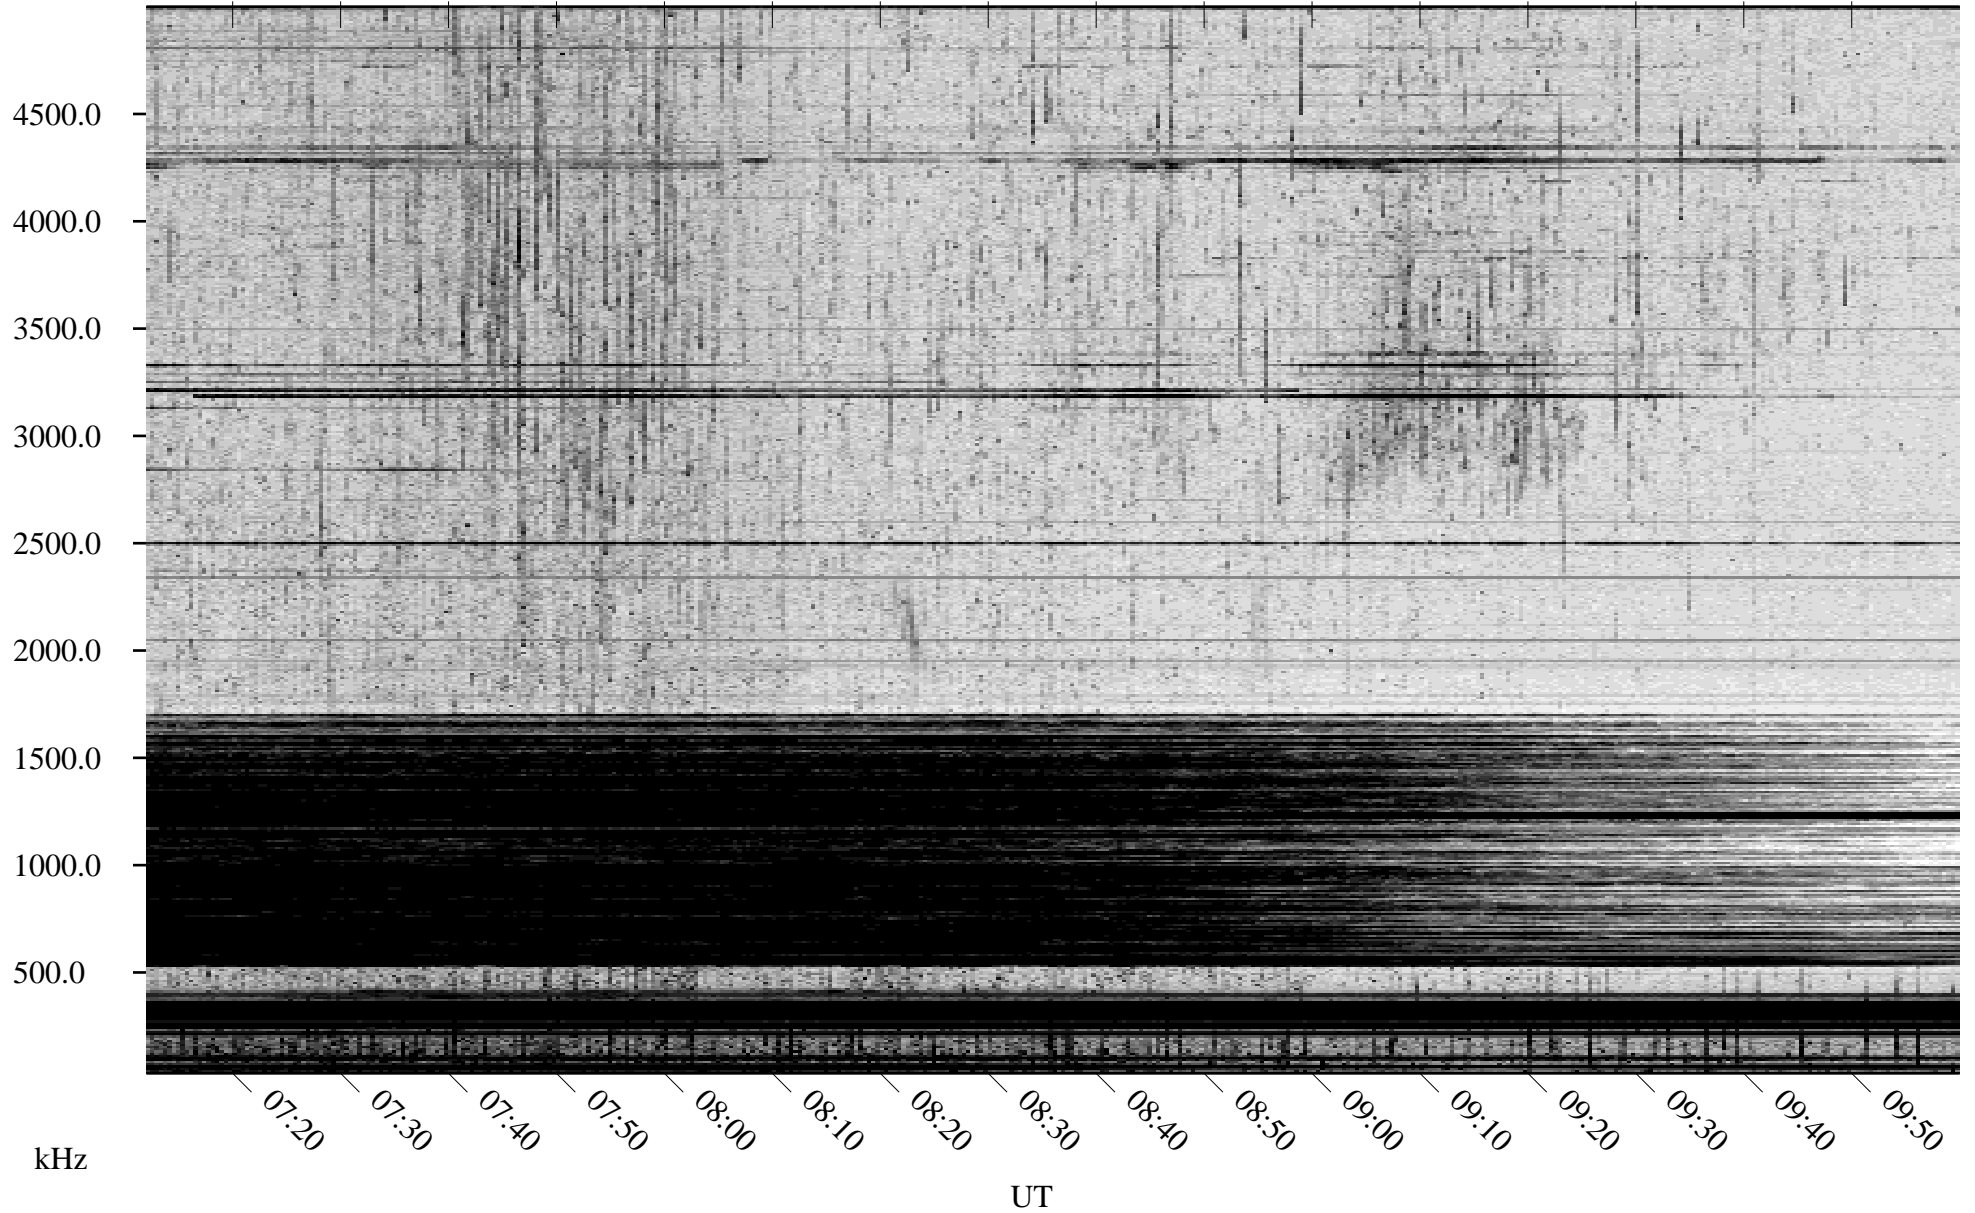

# 06/29/2009 Churchill, Manitoba

Linear Scale    Black = 161    White = 15

ch09179l.r00SUm max\_12

Page 4

# 06/29/2009 Churchill, Manitoba

Linear Scale    Black = 161    White = 15

ch09179l.r00SUm max\_12

Page 5