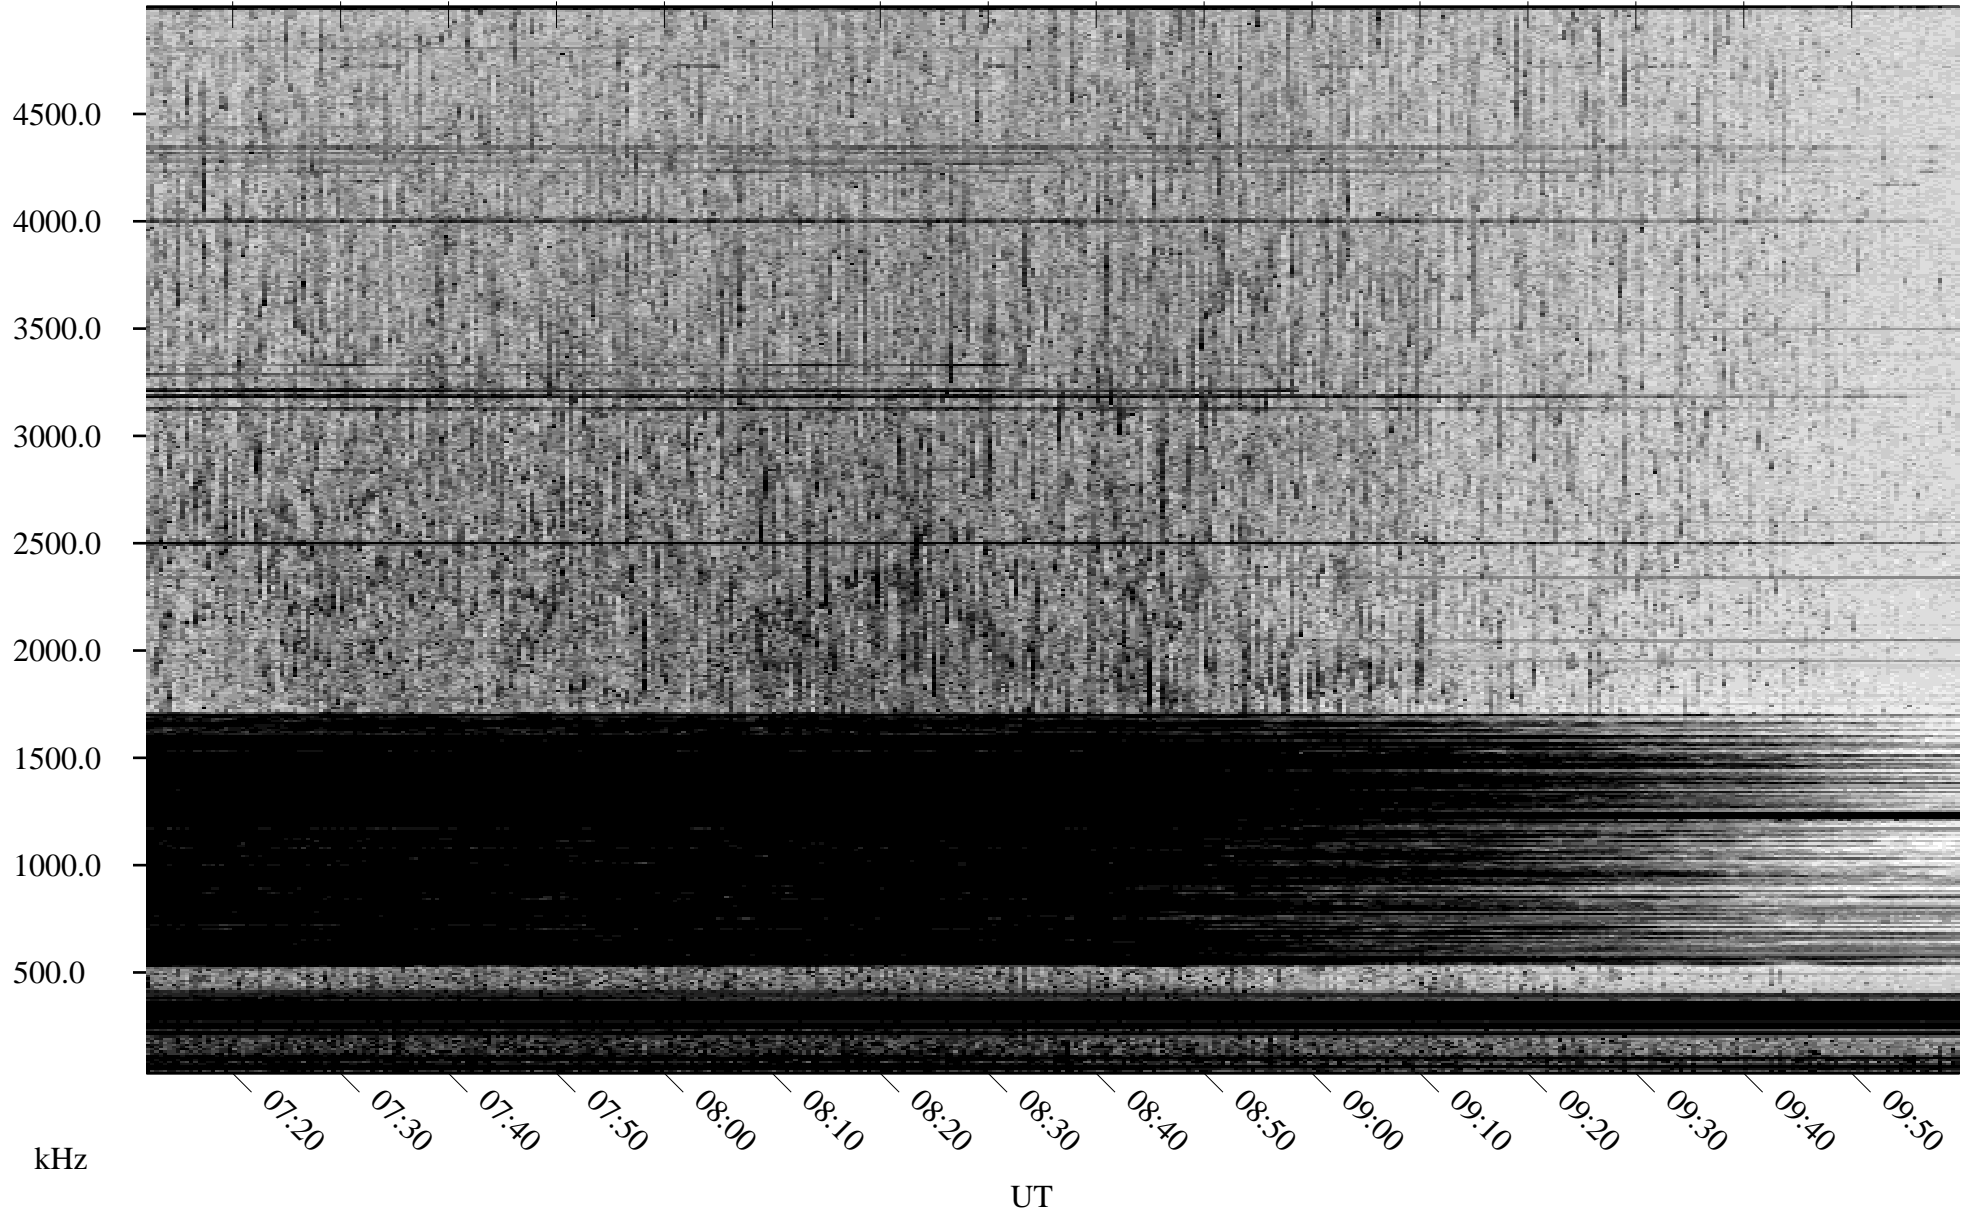

06/29/2009 Churchill, Manitoba

Linear Scale Black = 161 White = 15

ch09180l.r00SUm max_12

Page 1

06/29/2009 Churchill, Manitoba

Linear Scale Black = 161 White = 15

ch09180l.r00SUm max_12

Page 2

06/30/2009 Churchill, Manitoba

Linear Scale Black = 161 White = 15

ch09180l.r00SUm max_12

Page 3

06/30/2009 Churchill, Manitoba

Linear Scale Black = 161 White = 15

ch09180l.r00SUm max_12

Page 4

06/30/2009 Churchill, Manitoba

Linear Scale Black = 161 White = 15

ch09180l.r00SUm max_12

Page 5

06/30/2009 Churchill, Manitoba

Linear Scale Black = 161 White = 15

ch09180l.r00SUm max_12

Page 6

06/30/2009 Churchill, Manitoba

Linear Scale Black = 161 White = 15

ch09180l.r00SUm max_12

Page 7

06/30/2009 Churchill, Manitoba

Linear Scale Black = 161 White = 15

ch09180l.r00SUm max_12