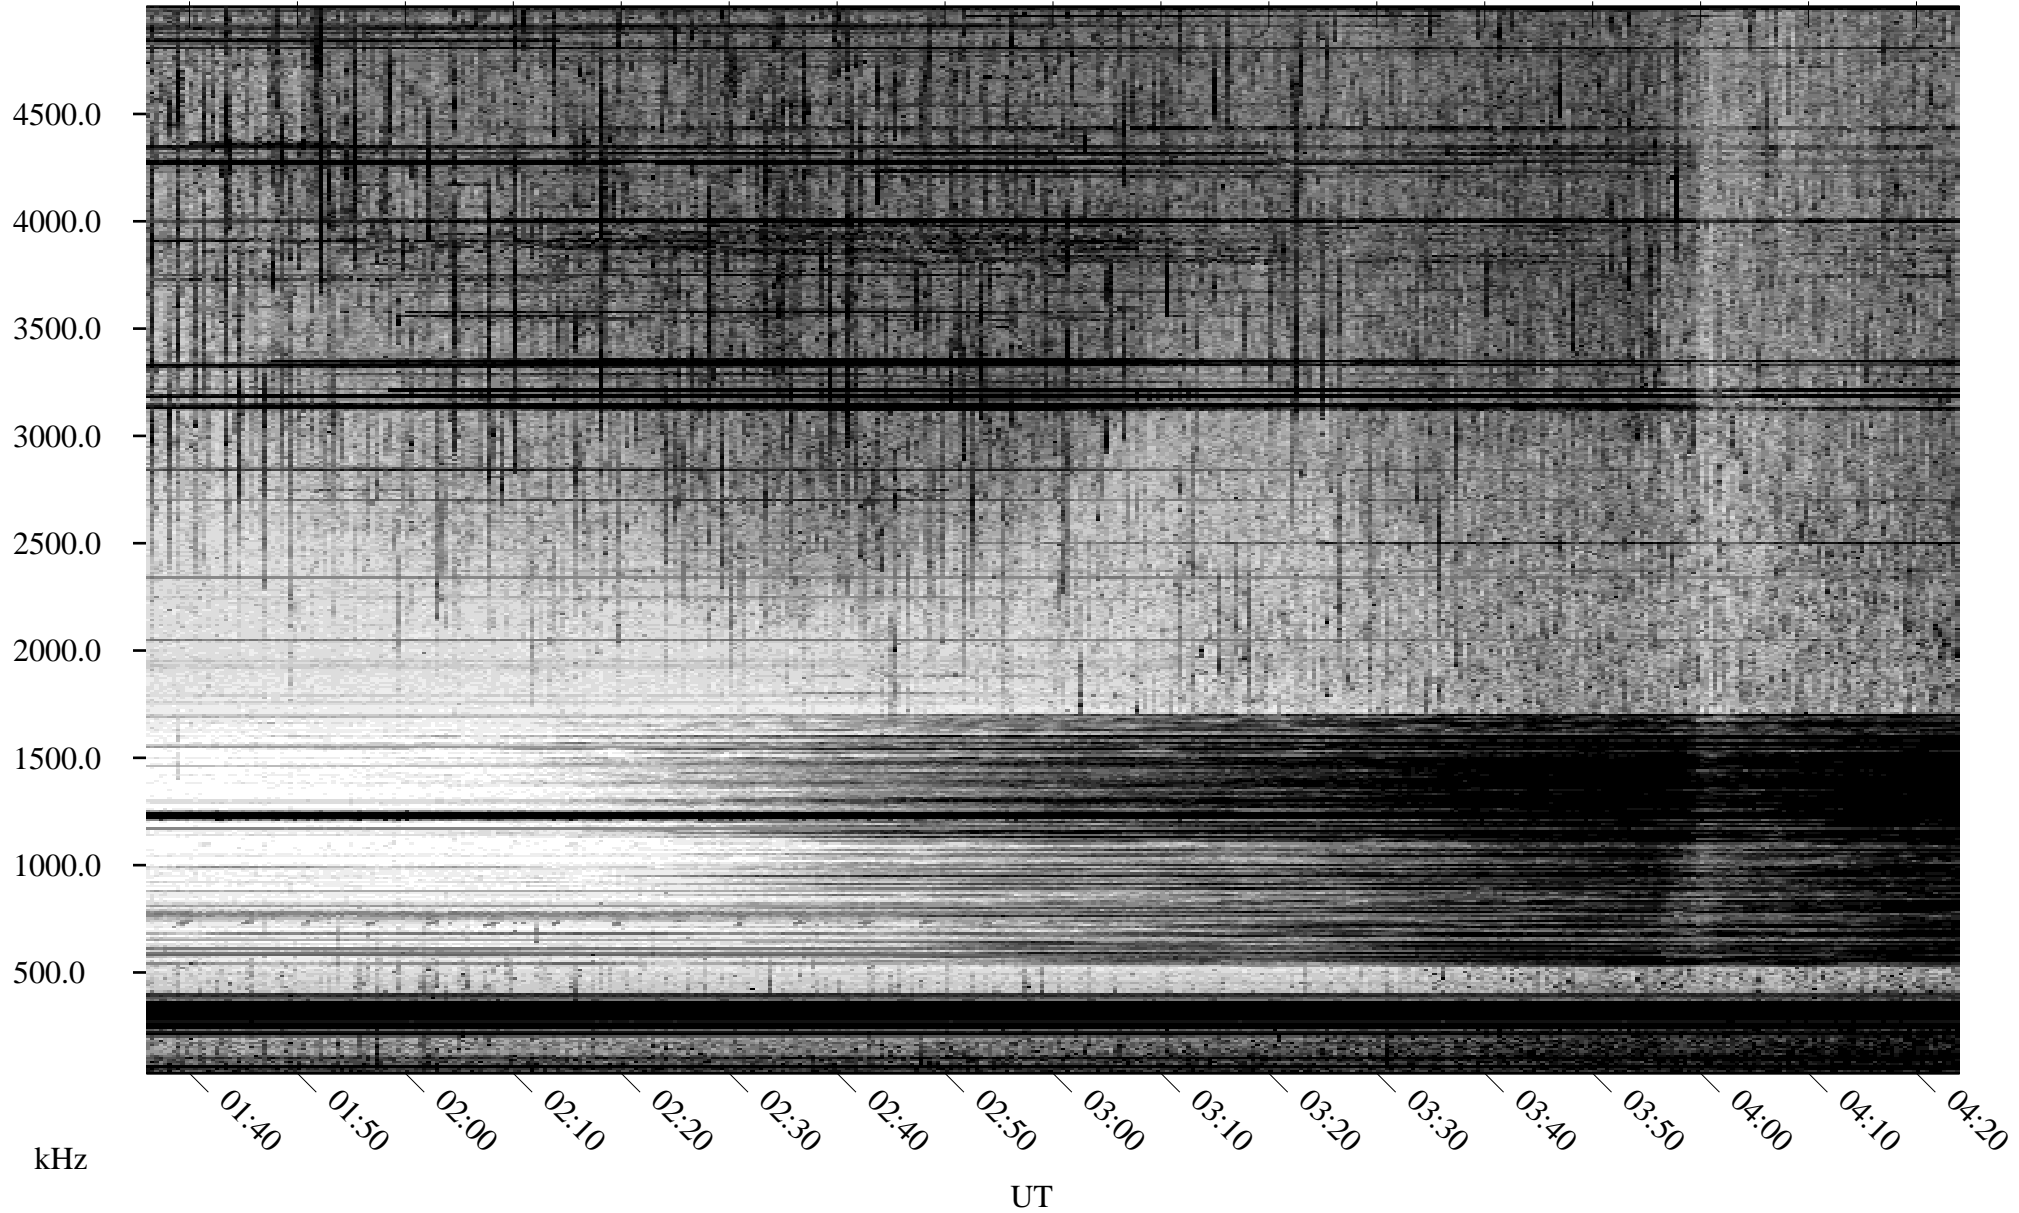

06/29/2009 Churchill, Manitoba

Linear Scale Black = 161 White = 15

ch09180l.r00SUm max_12

Page 1

06/29/2009 Churchill, Manitoba

Linear Scale Black = 161 White = 15

ch09180l.r00SUm max_12

Page 2

06/30/2009 Churchill, Manitoba

Linear Scale Black = 161 White = 15

ch09180l.r00SUm max_12

Page 3

06/30/2009 Churchill, Manitoba

Linear Scale Black = 161 White = 15

ch09180l.r00SUm max_12

Page 4

06/30/2009 Churchill, Manitoba

Linear Scale Black = 161 White = 15

ch09180l.r00SUm max_12

Page 5

06/30/2009 Churchill, Manitoba

Linear Scale Black = 161 White = 15

ch09180l.r00SUm max_12

Page 6

06/30/2009 Churchill, Manitoba

Linear Scale Black = 161 White = 15

ch09180l.r00SUm max_12

Page 7

06/30/2009 Churchill, Manitoba

Linear Scale Black = 161 White = 15

ch09180l.r00SUm max_12