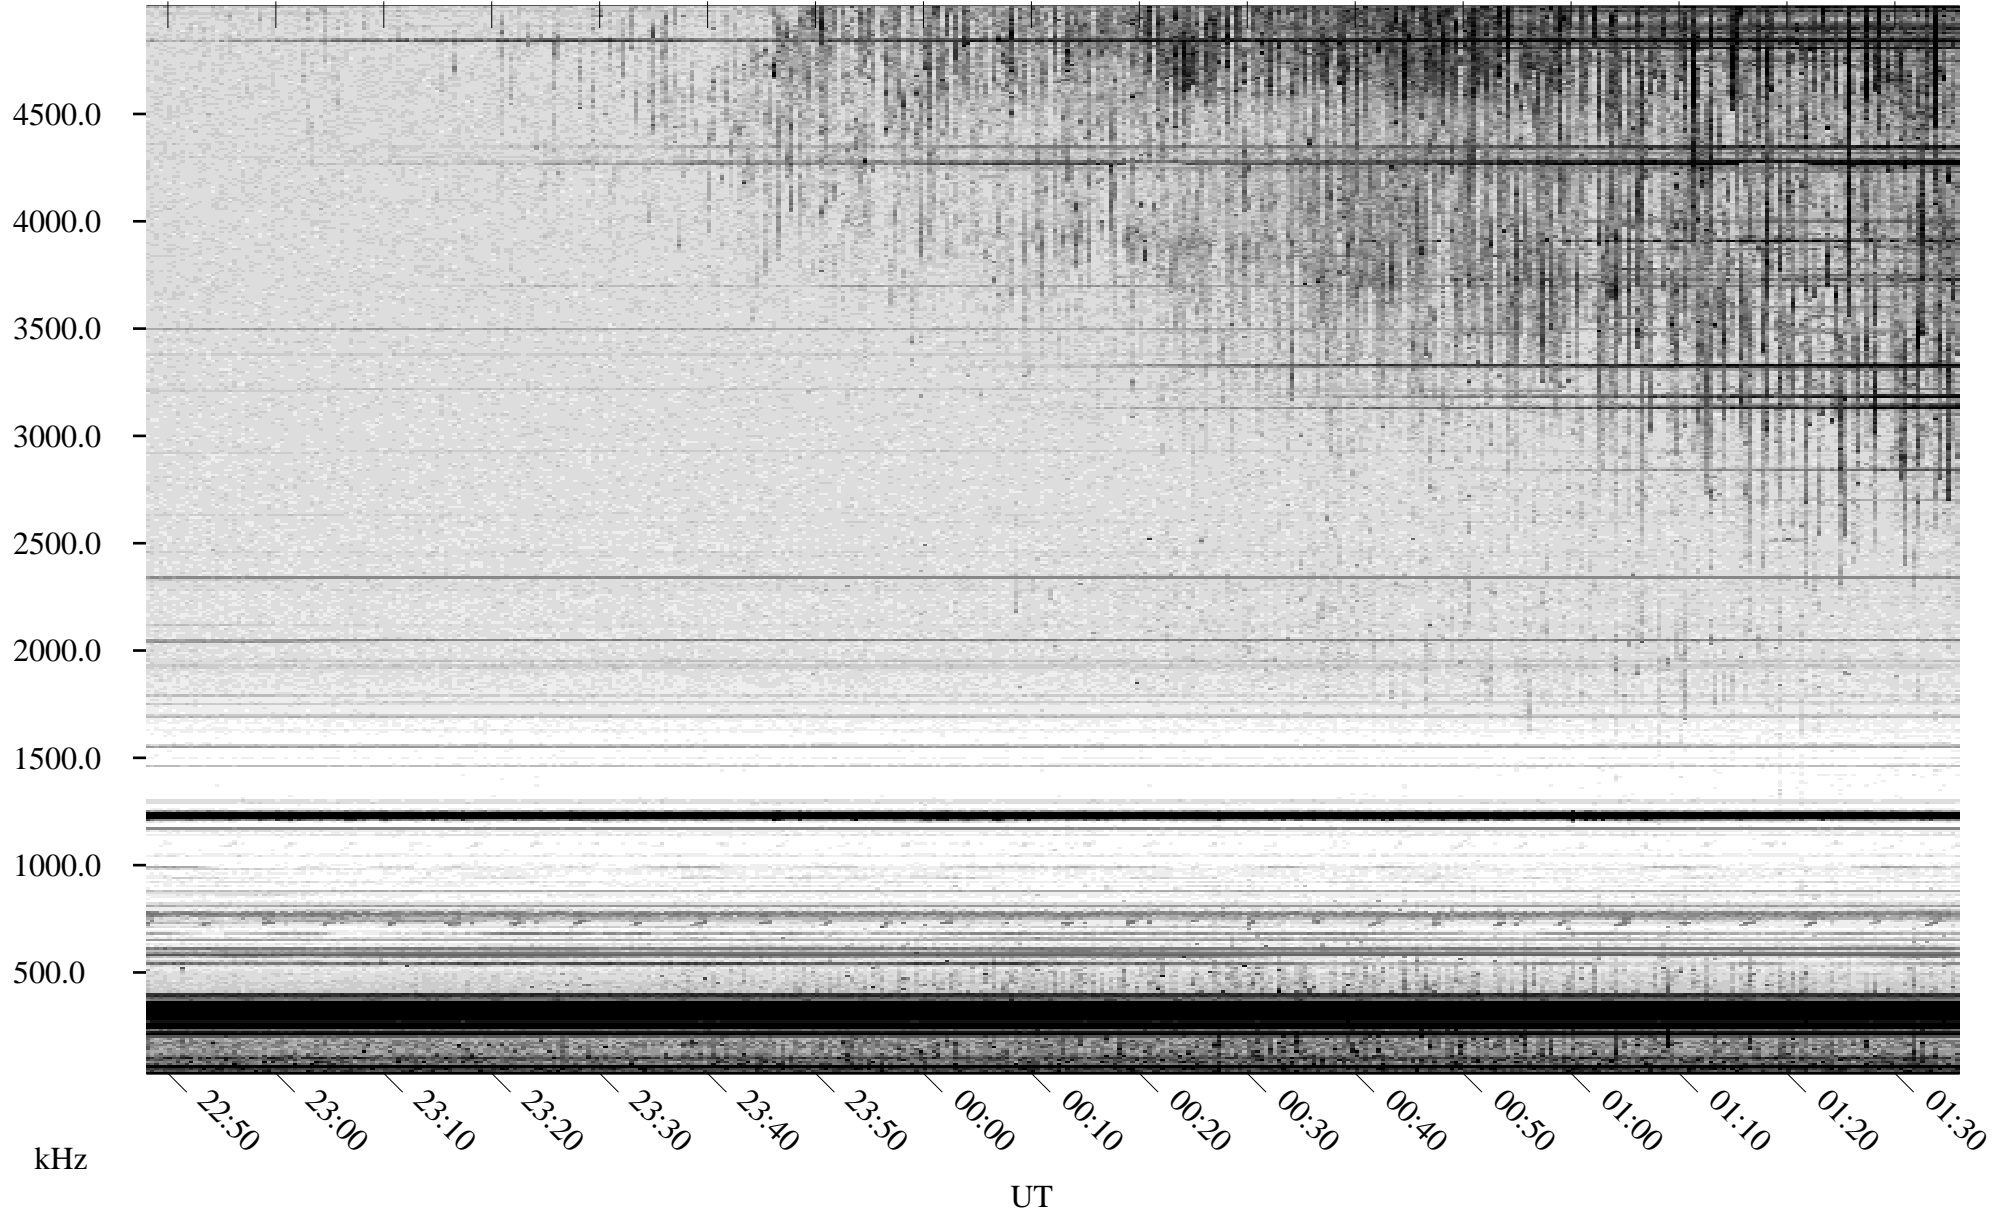

06/29/2009 Churchill, Manitoba

Linear Scale Black = 161 White = 15

ch09180l.r00SUm max_12

Page 1

06/29/2009 Churchill, Manitoba

Linear Scale Black = 161 White = 15

ch09180l.r00SUm max_12

Page 2

06/30/2009 Churchill, Manitoba

Linear Scale Black = 161 White = 15

ch09180l.r00SUm max_12

Page 3

06/30/2009 Churchill, Manitoba

Linear Scale Black = 161 White = 15

ch09180l.r00SUm max_12

Page 4

06/30/2009 Churchill, Manitoba

Linear Scale Black = 161 White = 15

ch09180l.r00SUm max_12

Page 5

06/30/2009 Churchill, Manitoba

Linear Scale Black = 161 White = 15

ch09180l.r00SUm max_12

Page 6

06/30/2009 Churchill, Manitoba

Linear Scale Black = 161 White = 15

ch09180l.r00SUm max_12

Page 7

06/30/2009 Churchill, Manitoba

Linear Scale Black = 161 White = 15

ch09180l.r00SUm max_12