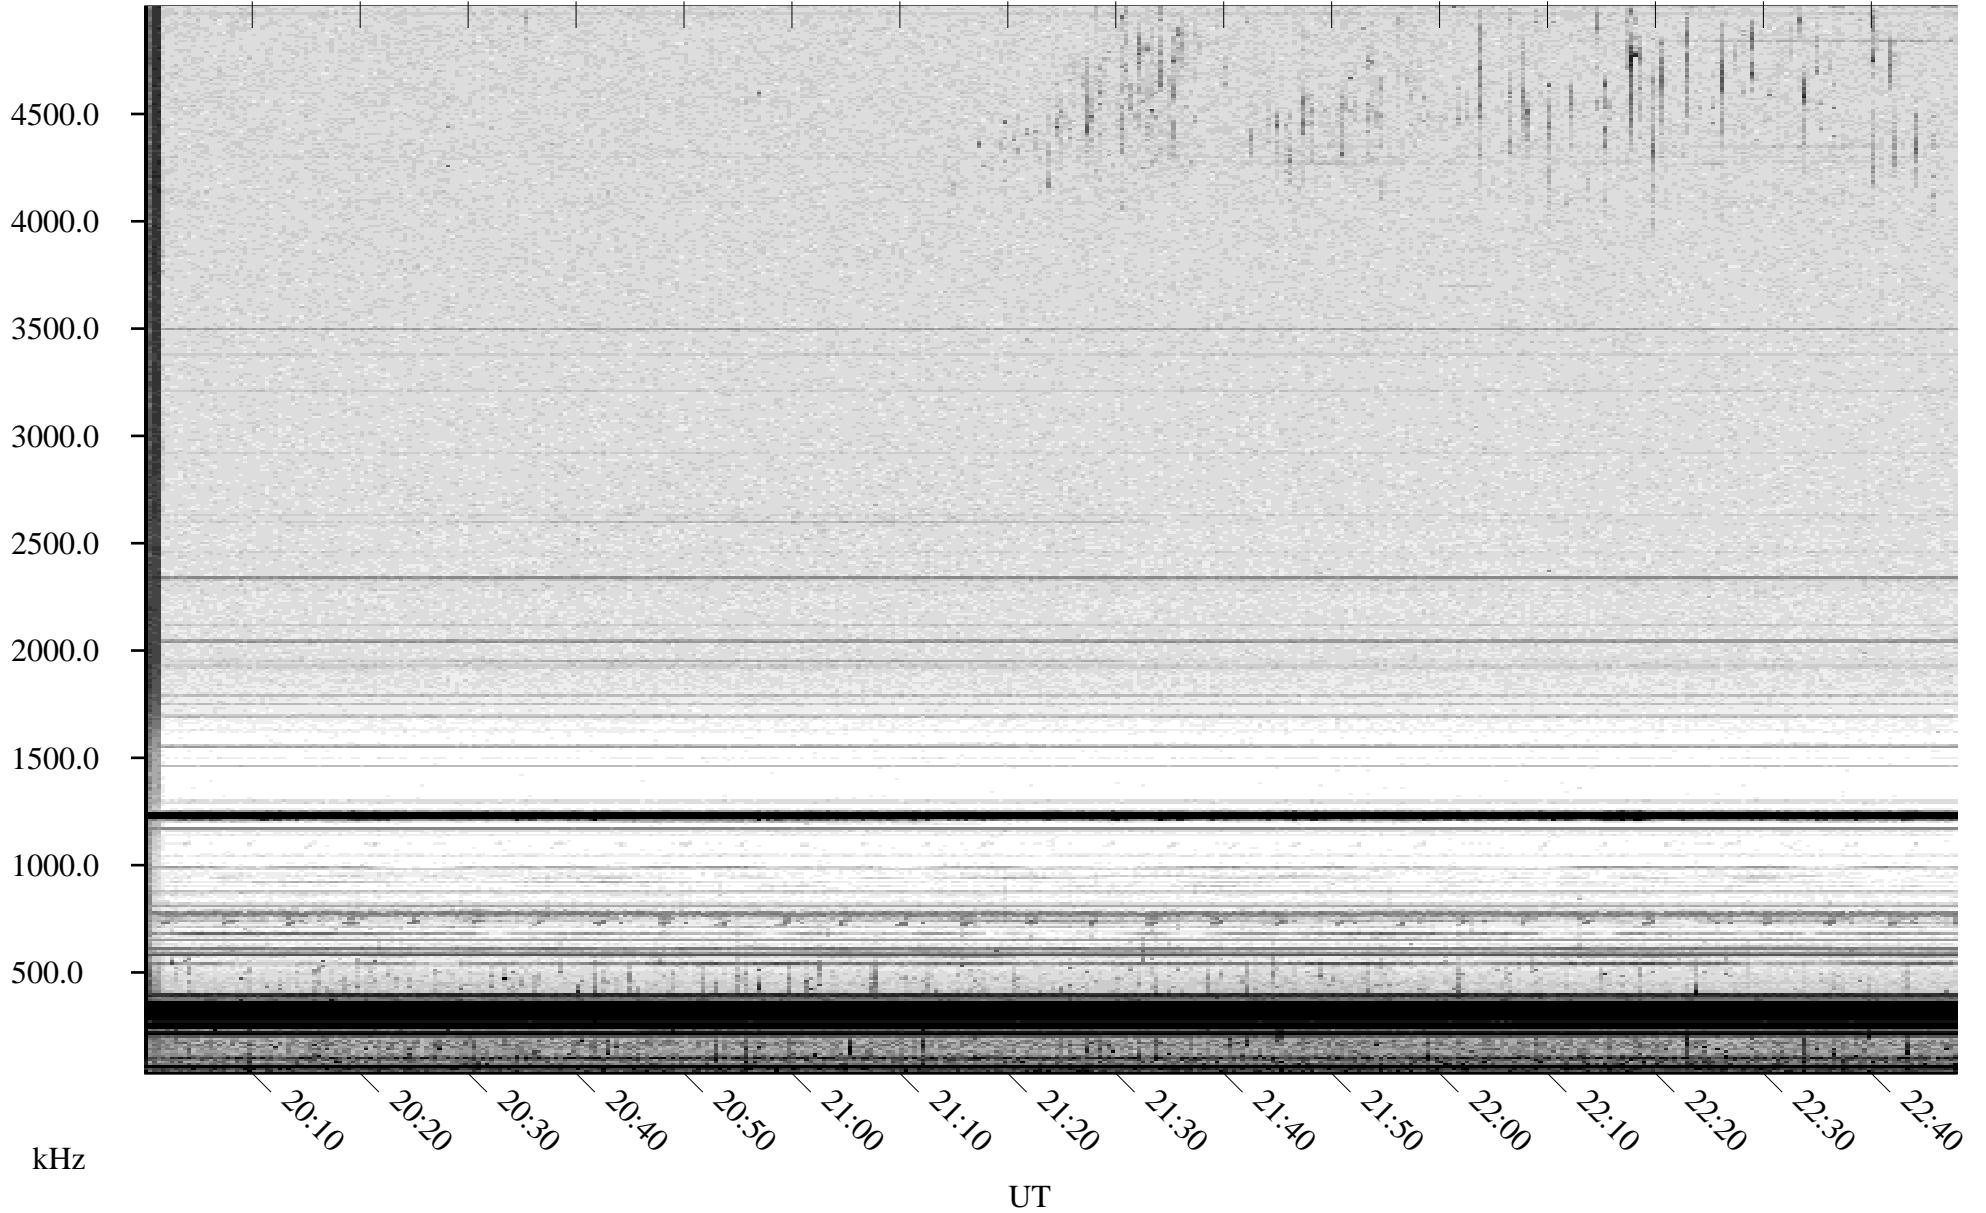

06/29/2009 Churchill, Manitoba

Linear Scale Black = 161 White = 15

ch09180l.r00SUm max_12

Page 1

06/29/2009 Churchill, Manitoba

Linear Scale Black = 161 White = 15

ch09180l.r00SUm max_12

Page 2

06/30/2009 Churchill, Manitoba

Linear Scale Black = 161 White = 15

ch09180l.r00SUm max_12

Page 3

06/30/2009 Churchill, Manitoba

Linear Scale Black = 161 White = 15

ch09180l.r00SUm max_12

Page 4

06/30/2009 Churchill, Manitoba

Linear Scale Black = 161 White = 15

ch09180l.r00SUm max_12

Page 5

06/30/2009 Churchill, Manitoba

Linear Scale Black = 161 White = 15

ch09180l.r00SUm max_12

Page 6

06/30/2009 Churchill, Manitoba

Linear Scale Black = 161 White = 15

ch09180l.r00SUm max_12

Page 7

06/30/2009 Churchill, Manitoba

Linear Scale Black = 161 White = 15

ch09180l.r00SUm max_12