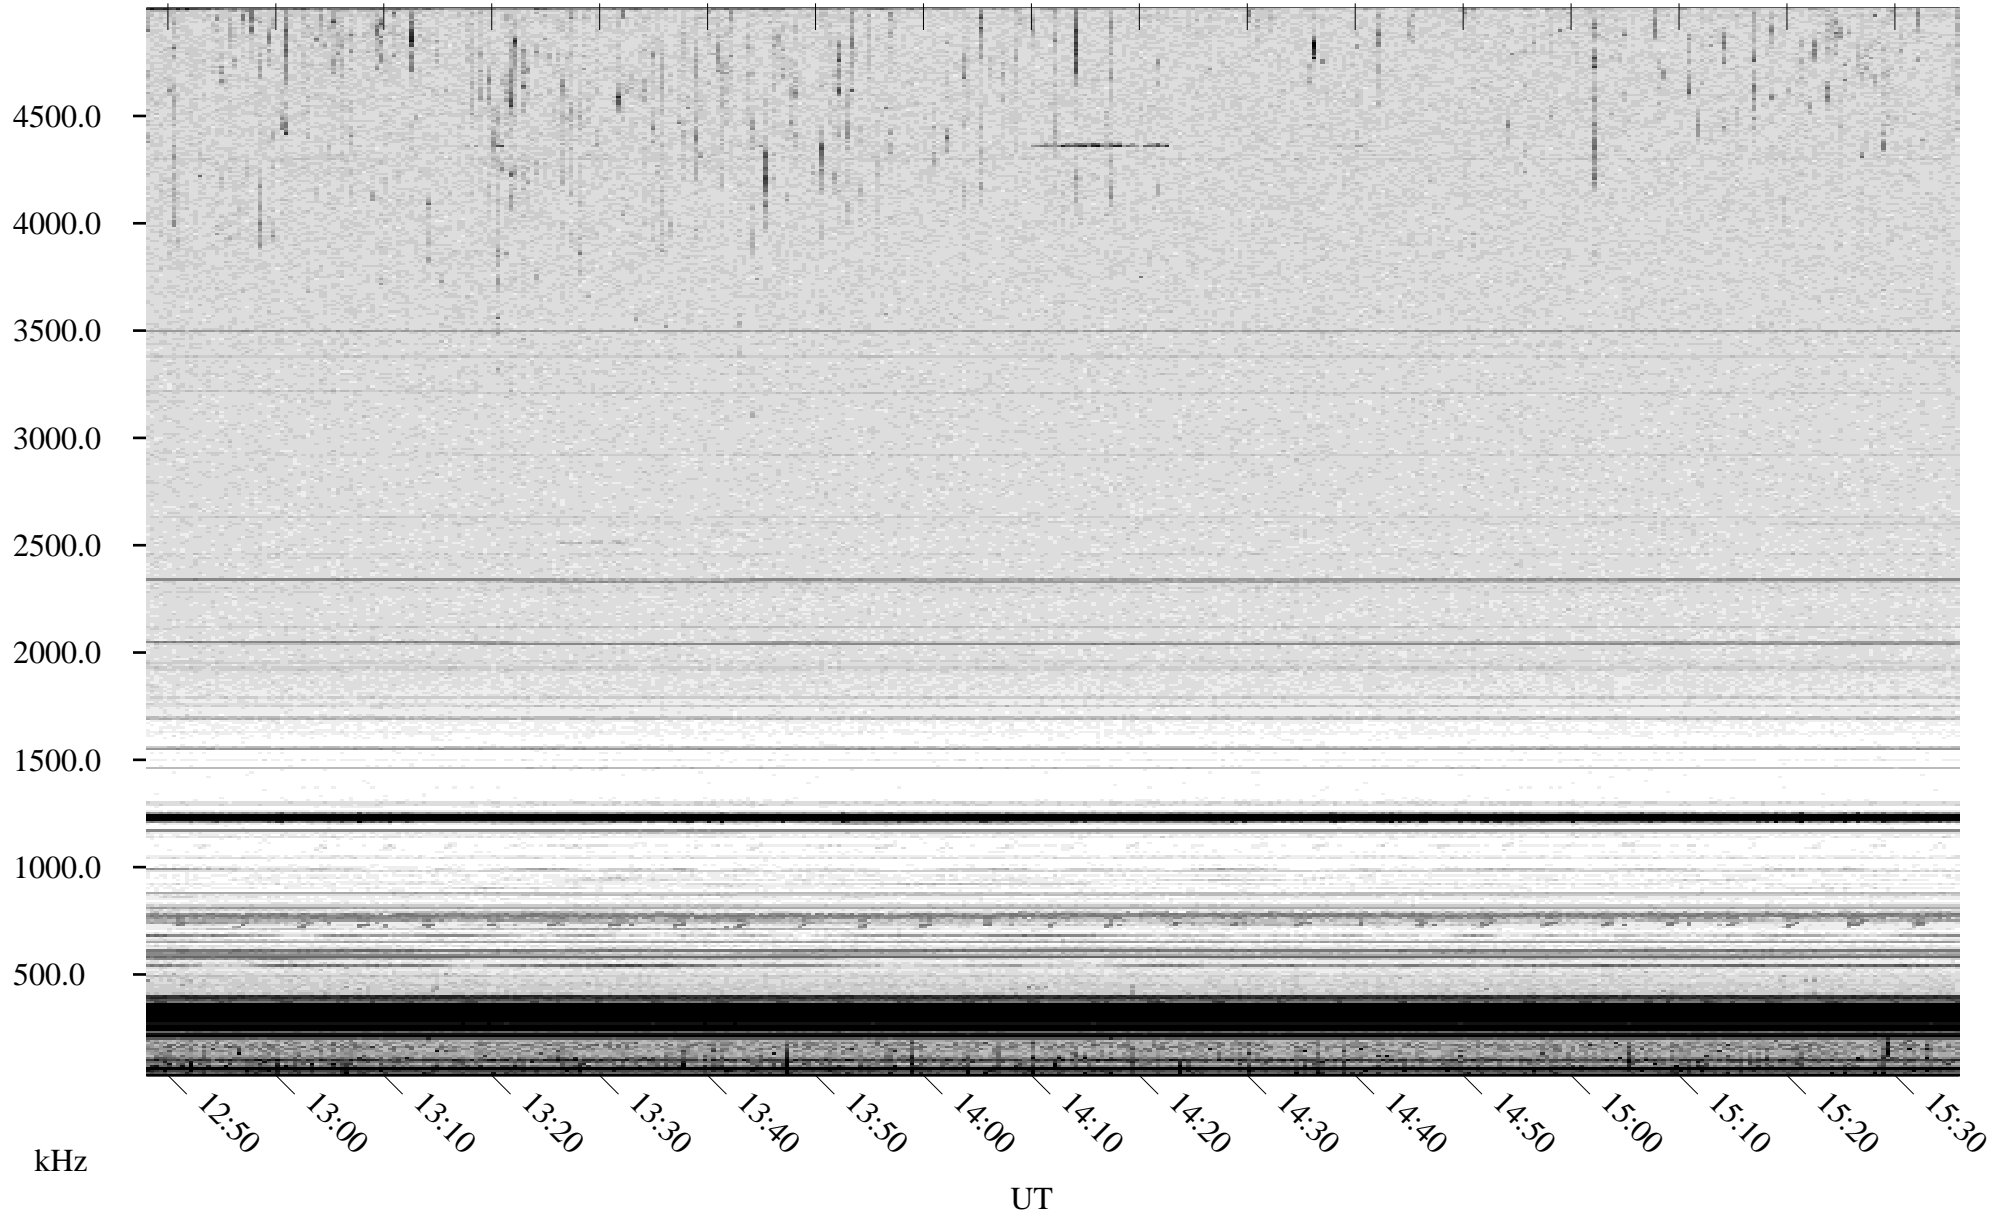

06/29/2009 Churchill, Manitoba

Linear Scale Black = 161 White = 15

ch09180l.r00SUm max_12

Page 1

06/29/2009 Churchill, Manitoba

Linear Scale Black = 161 White = 15

ch09180l.r00SUm max_12

Page 2

06/30/2009 Churchill, Manitoba

Linear Scale Black = 161 White = 15

ch09180l.r00SUm max_12

Page 3

06/30/2009 Churchill, Manitoba

Linear Scale Black = 161 White = 15

ch09180l.r00SUm max_12

Page 4

06/30/2009 Churchill, Manitoba

Linear Scale Black = 161 White = 15

ch09180l.r00SUm max_12

Page 5

06/30/2009 Churchill, Manitoba

Linear Scale Black = 161 White = 15

ch09180l.r00SUm max_12

Page 6

06/30/2009 Churchill, Manitoba

Linear Scale Black = 161 White = 15

ch09180l.r00SUm max_12

Page 7

06/30/2009 Churchill, Manitoba

Linear Scale Black = 161 White = 15

ch09180l.r00SUm max_12