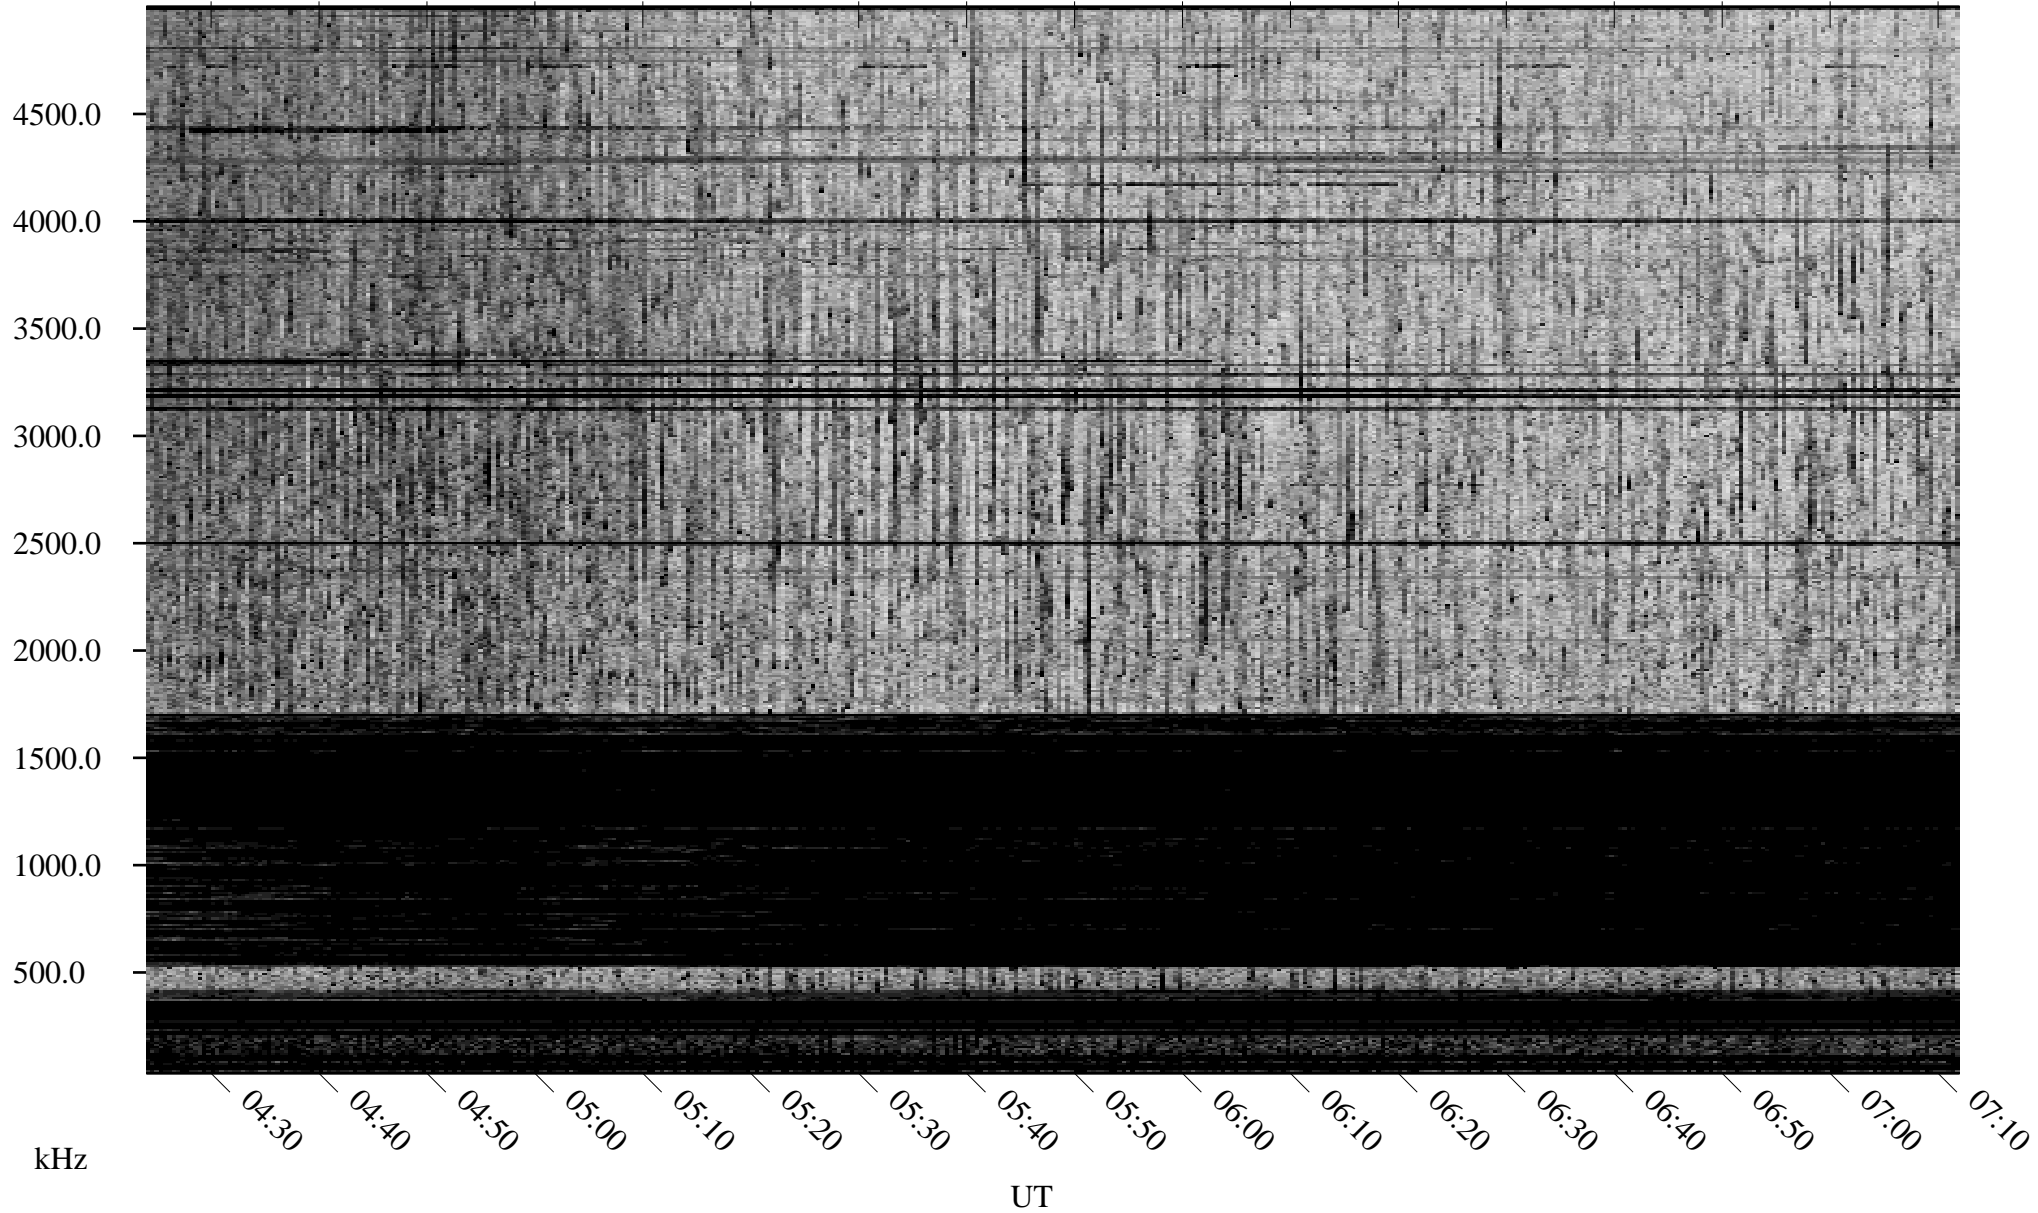

06/29/2009 Churchill, Manitoba

Linear Scale Black = 161 White = 15

ch09180l.r00SUm max_12

Page 1

06/29/2009 Churchill, Manitoba

Linear Scale Black = 161 White = 15

ch09180l.r00SUm max_12

Page 2

06/30/2009 Churchill, Manitoba

Linear Scale Black = 161 White = 15

ch09180l.r00SUm max_12

Page 3

06/30/2009 Churchill, Manitoba

Linear Scale Black = 161 White = 15

ch09180l.r00SUm max_12

Page 4

06/30/2009 Churchill, Manitoba

Linear Scale Black = 161 White = 15

ch09180l.r00SUm max_12

Page 5

06/30/2009 Churchill, Manitoba

Linear Scale Black = 161 White = 15

ch09180l.r00SUm max_12

Page 6

06/30/2009 Churchill, Manitoba

Linear Scale Black = 161 White = 15

ch09180l.r00SUm max_12

Page 7

06/30/2009 Churchill, Manitoba

Linear Scale Black = 161 White = 15

ch09180l.r00SUm max_12