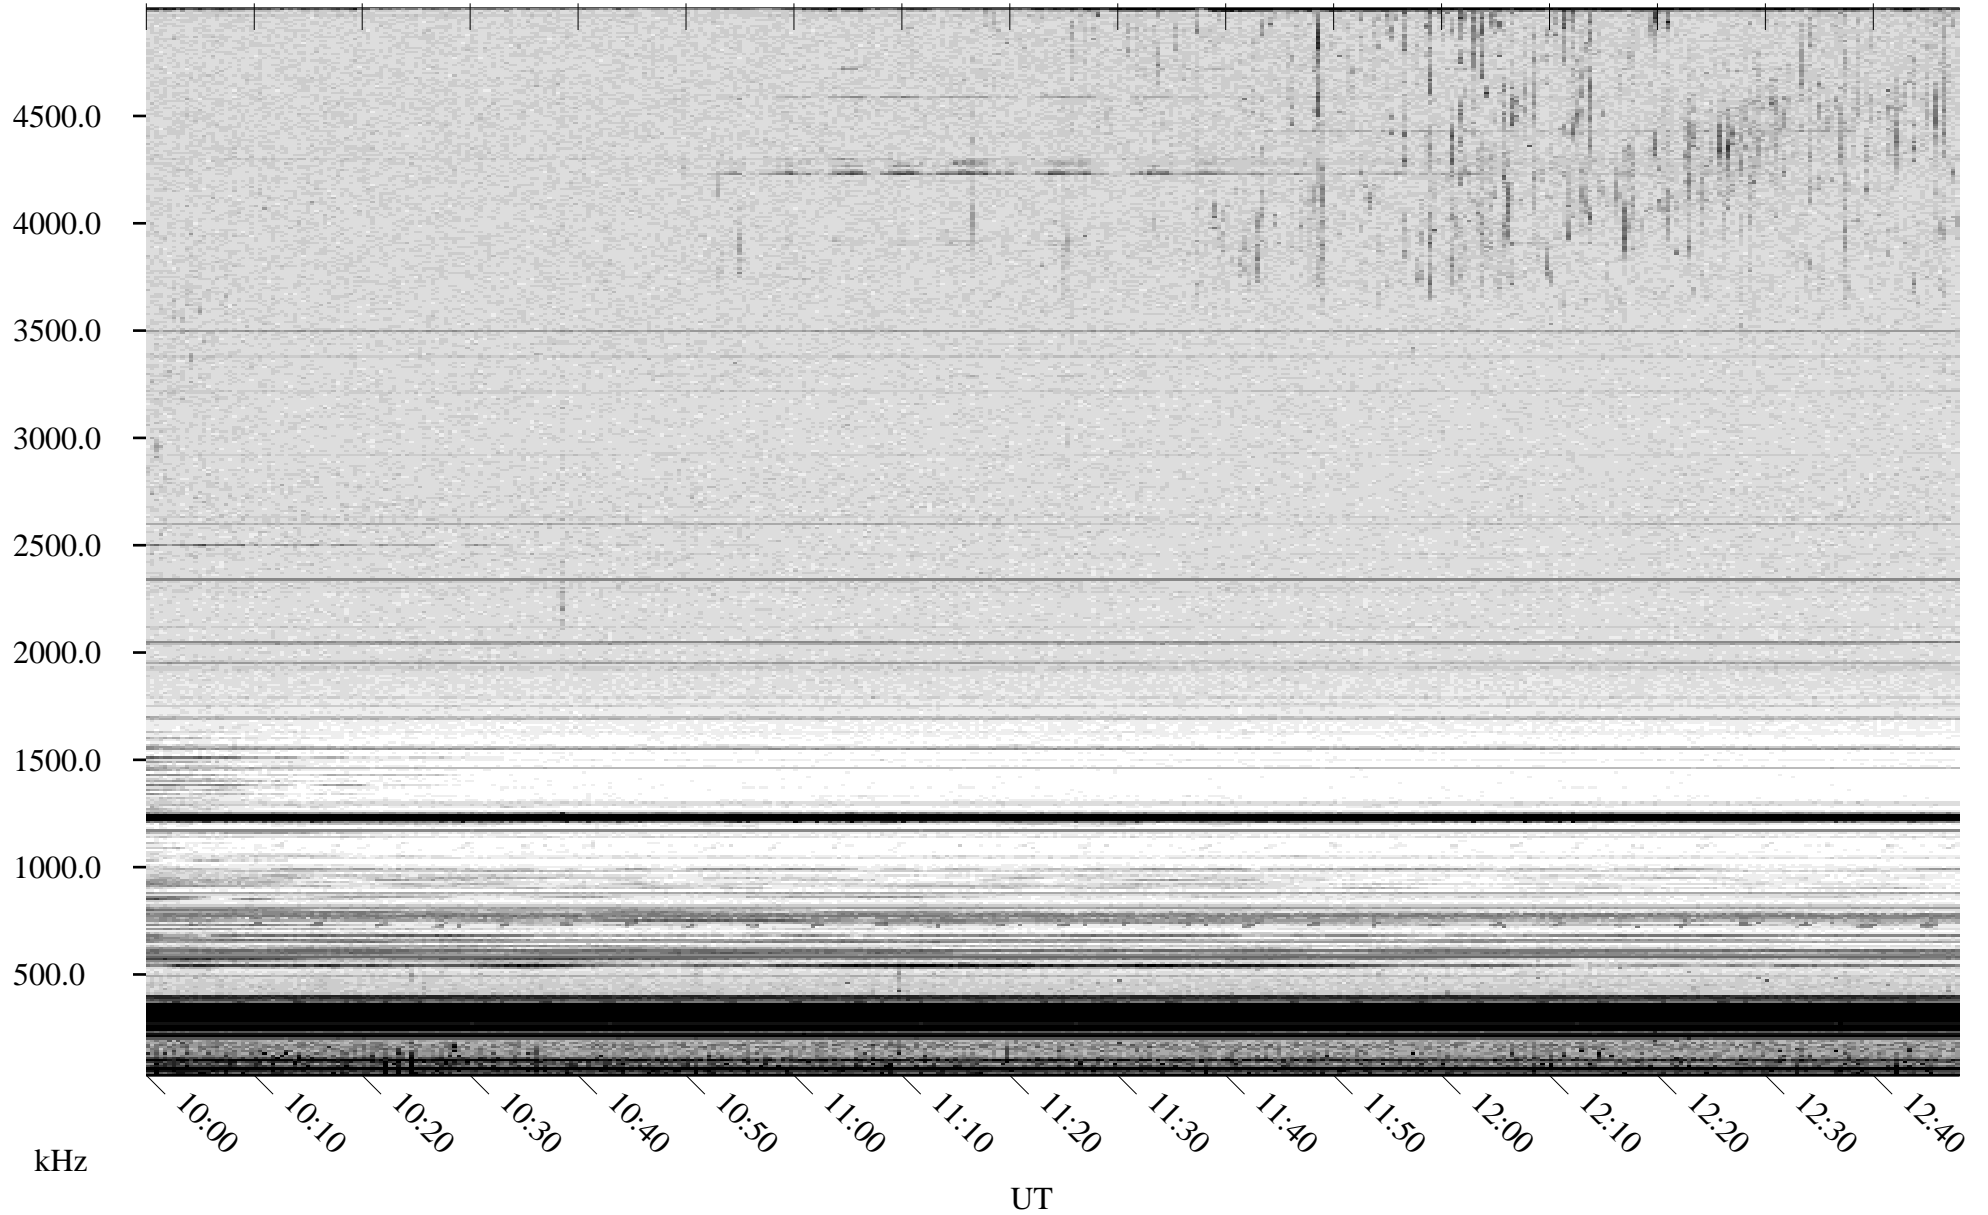

06/29/2009 Churchill, Manitoba

Linear Scale Black = 161 White = 15

ch09180l.r00SUm max_12

Page 1

06/29/2009 Churchill, Manitoba

Linear Scale Black = 161 White = 15

ch09180l.r00SUm max_12

Page 2

06/30/2009 Churchill, Manitoba

Linear Scale Black = 161 White = 15

ch09180l.r00SUm max_12

Page 3

06/30/2009 Churchill, Manitoba

Linear Scale Black = 161 White = 15

ch09180l.r00SUm max_12

Page 4

06/30/2009 Churchill, Manitoba

Linear Scale Black = 161 White = 15

ch09180l.r00SUm max_12

Page 5

06/30/2009 Churchill, Manitoba

Linear Scale Black = 161 White = 15

ch09180l.r00SUm max_12

Page 6

06/30/2009 Churchill, Manitoba

Linear Scale Black = 161 White = 15

ch09180l.r00SUm max_12

Page 7

06/30/2009 Churchill, Manitoba

Linear Scale Black = 161 White = 15

ch09180l.r00SUm max_12