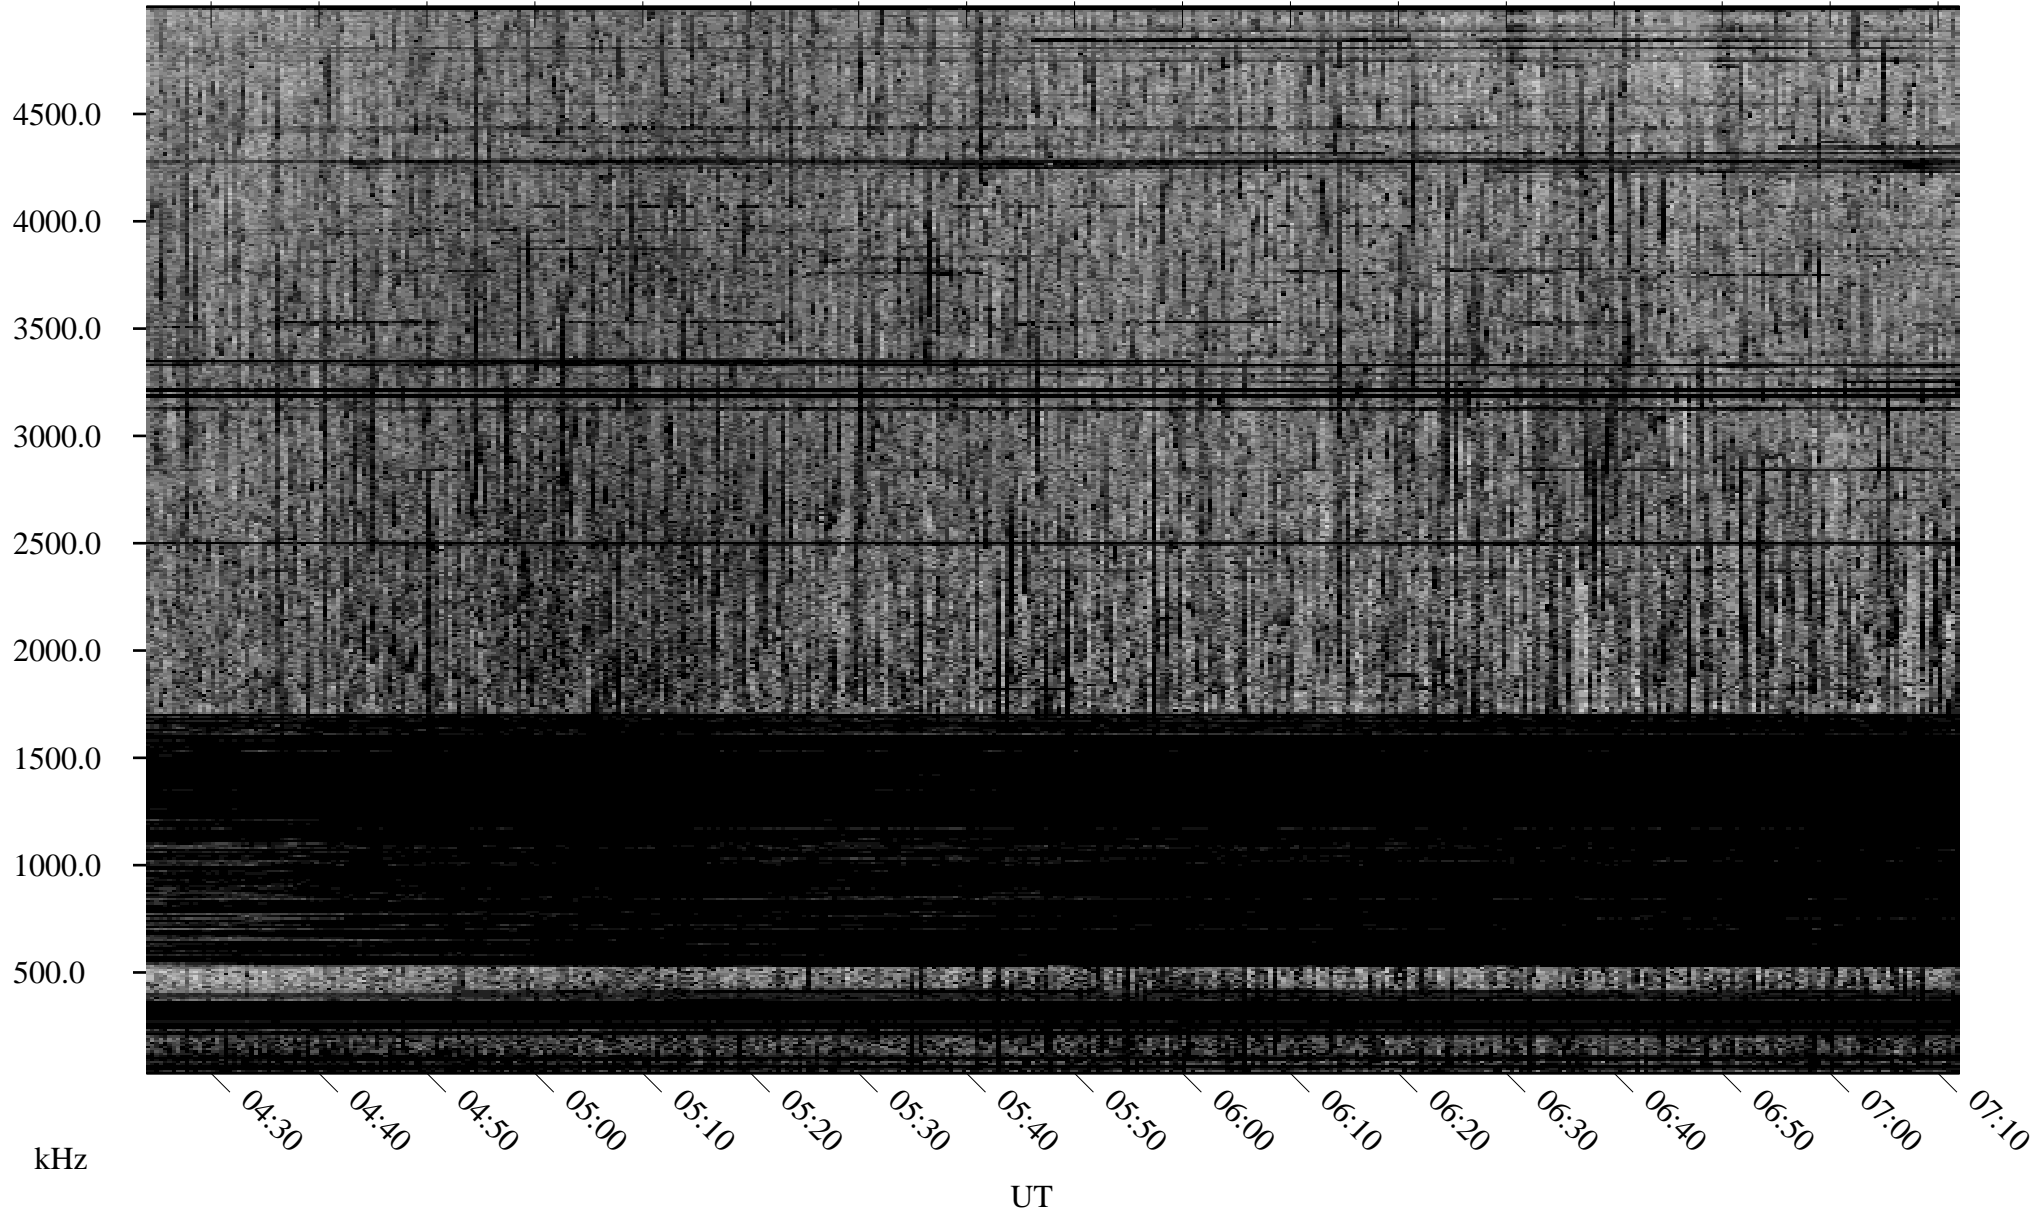

# 07/01/2009 Churchill, Manitoba

Linear Scale    Black = 161    White = 15

ch091811.r00SUm max\_12

Page 3

# 07/01/2009 Churchill, Manitoba

Linear Scale    Black = 161    White = 15

ch091811.r00SUm max\_12

Page 4