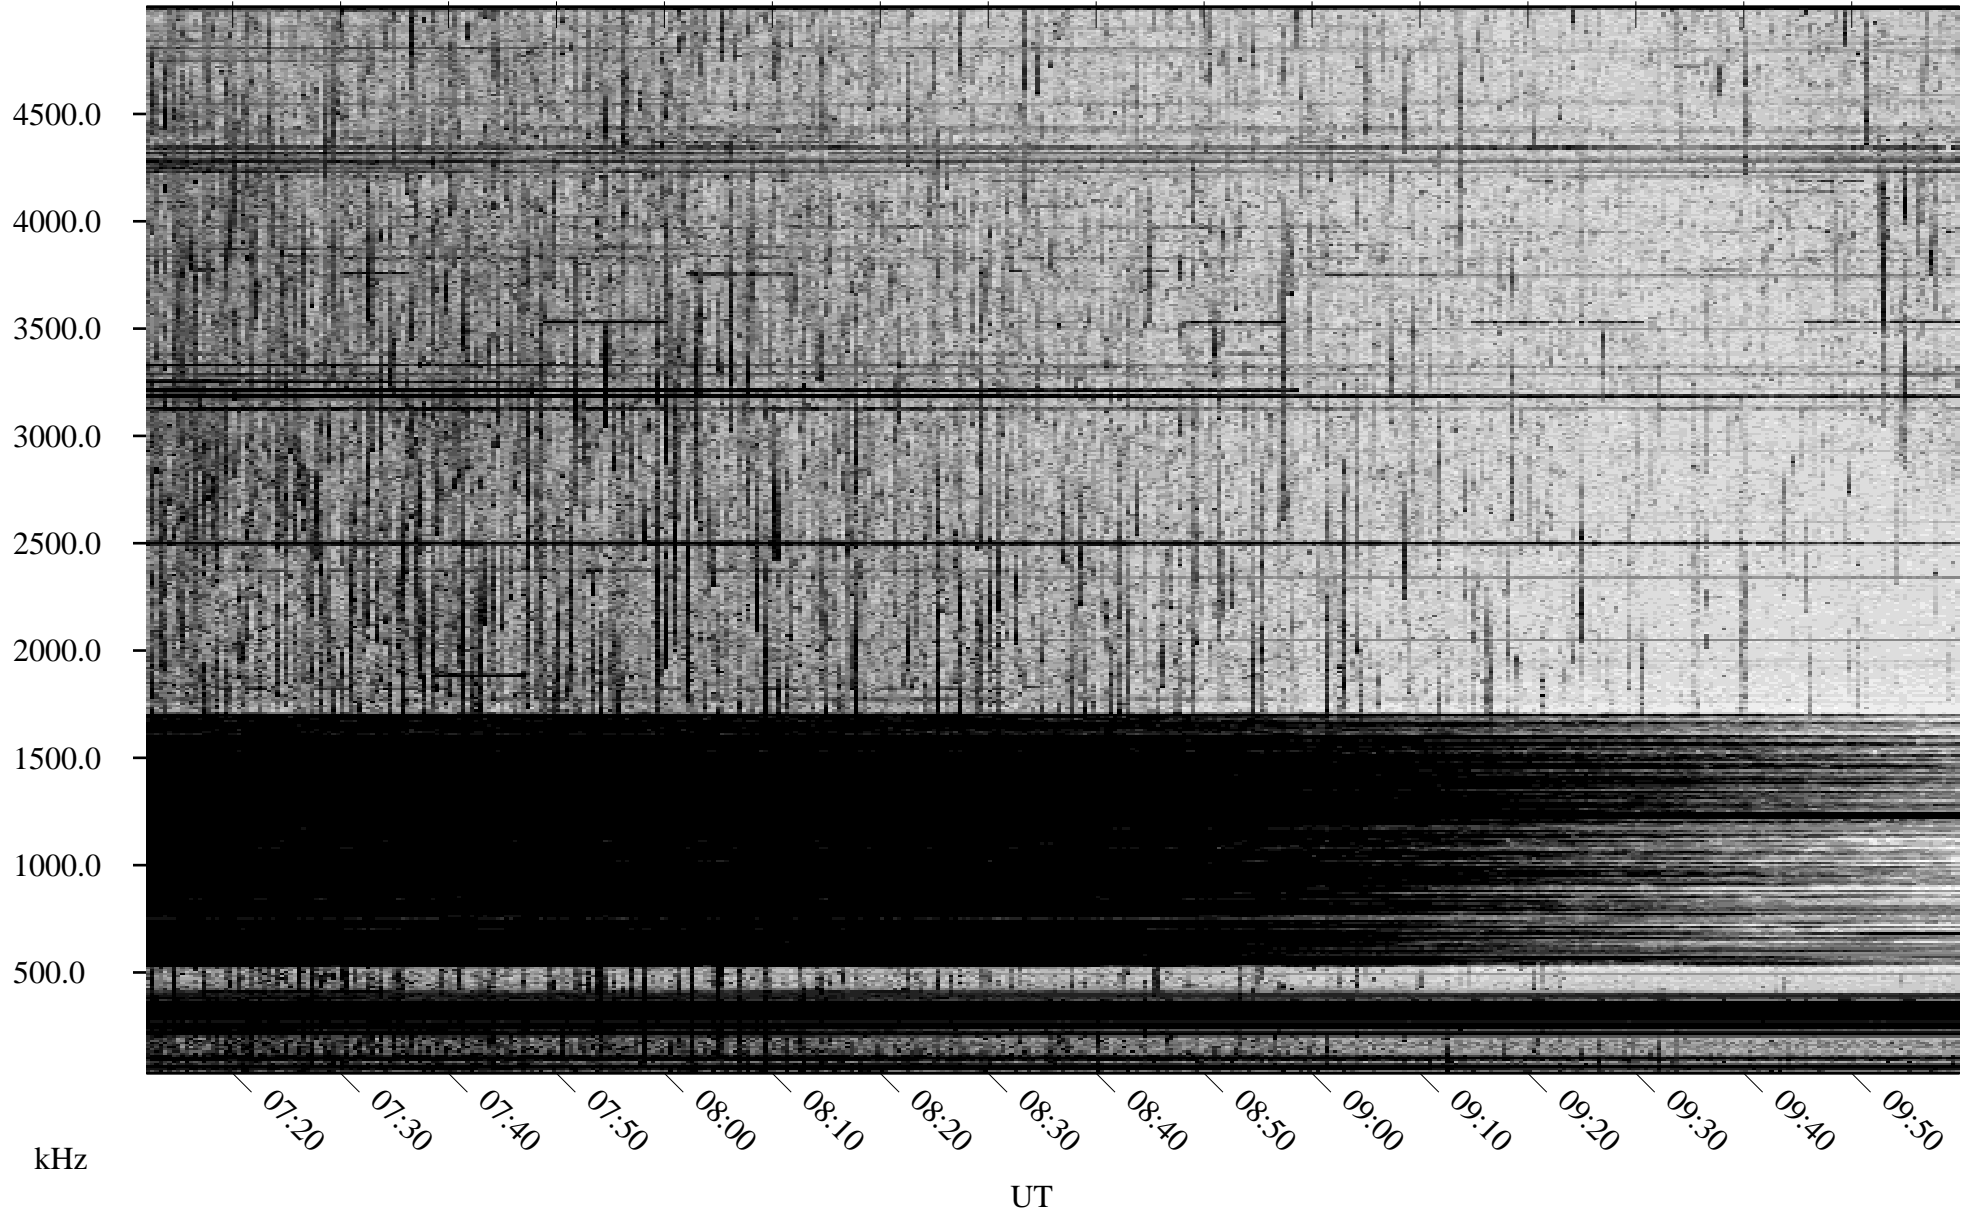

# 07/01/2009 Churchill, Manitoba

Linear Scale    Black = 161    White = 15

ch091811.r00SUm max\_12

Page 4

# 07/01/2009 Churchill, Manitoba

Linear Scale    Black = 161    White = 15

ch091811.r00SUm max\_12

Page 5