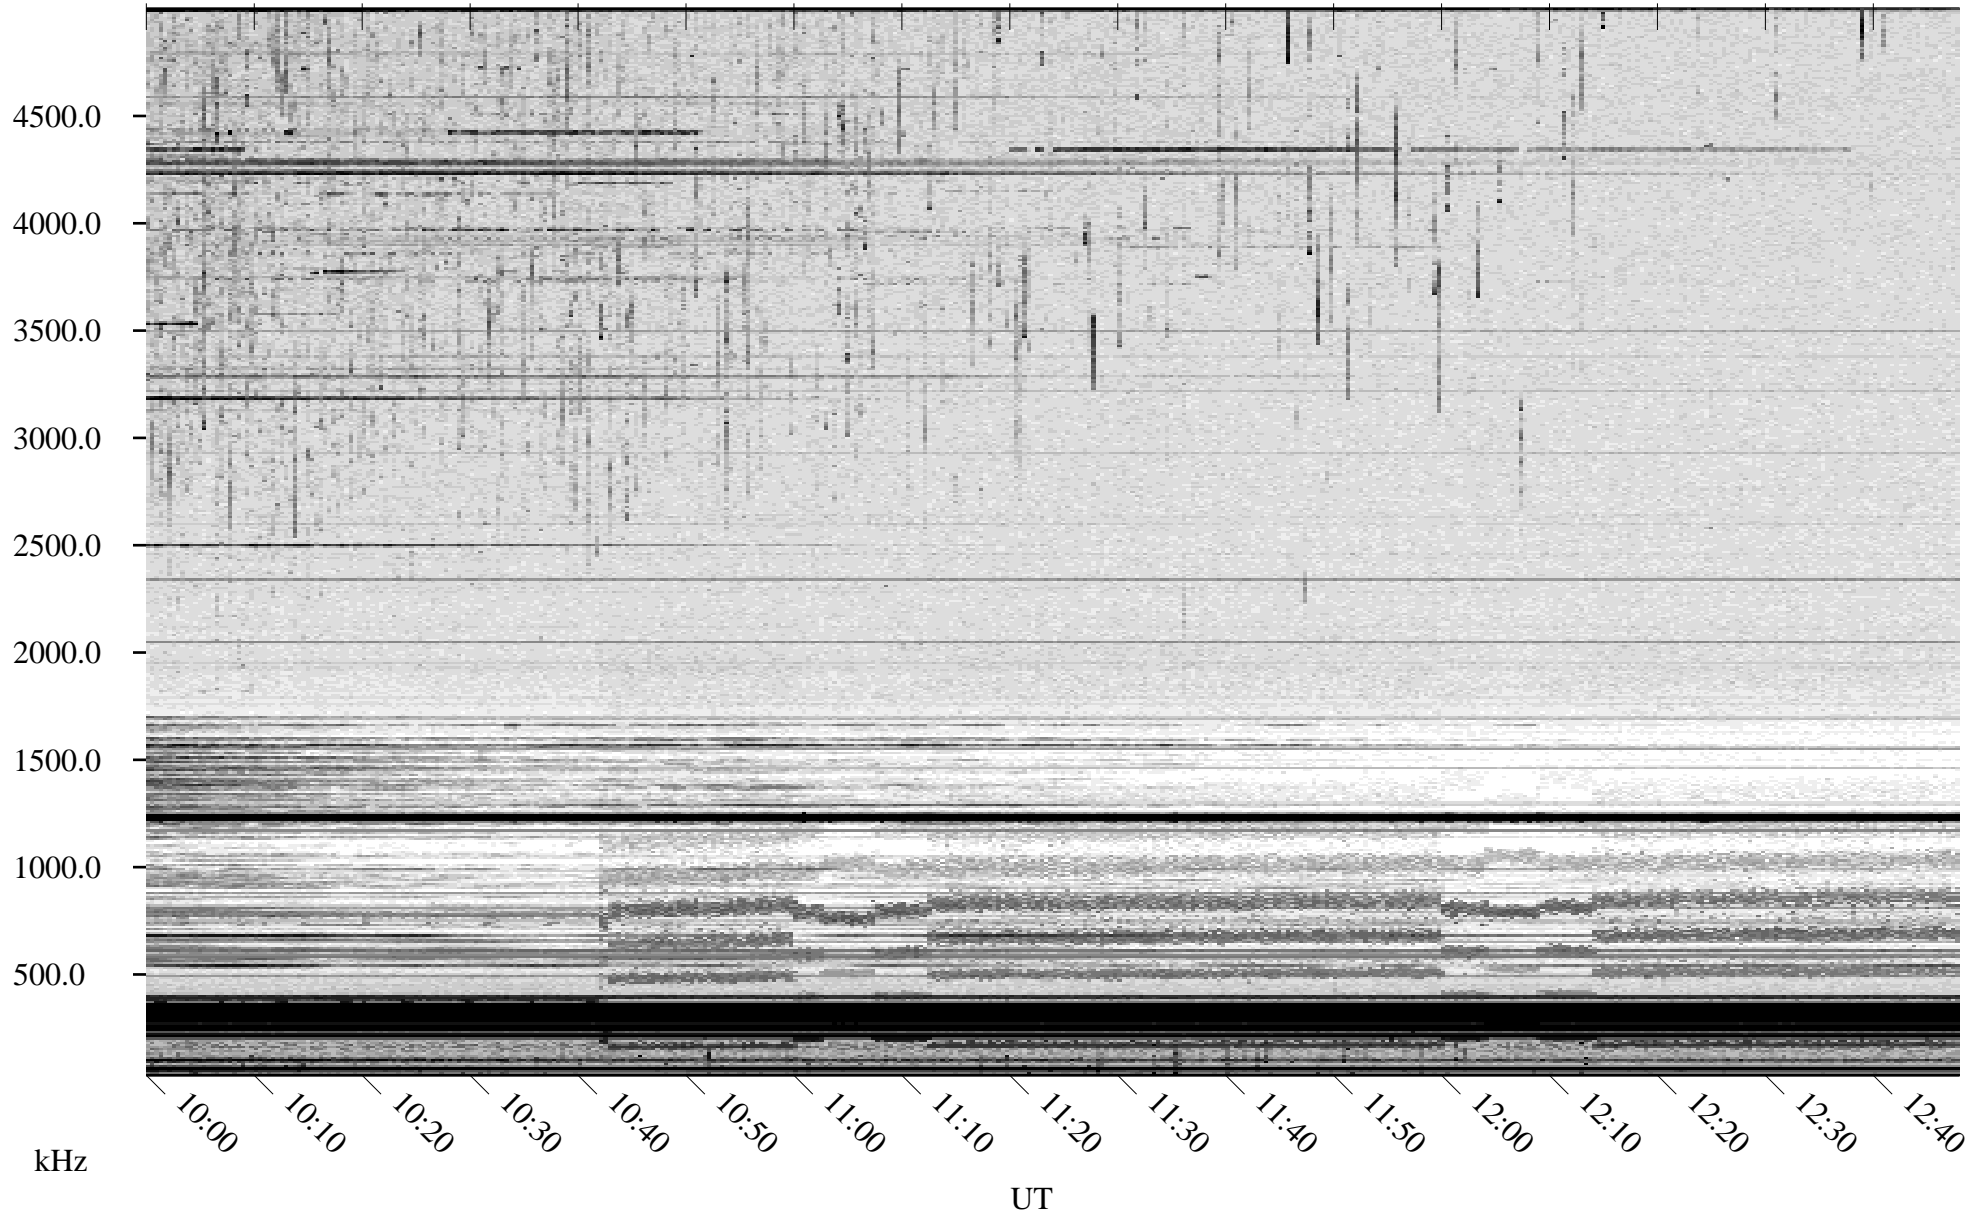

# 07/01/2009 Churchill, Manitoba

Linear Scale    Black = 161    White = 15

ch091811.r00SUm max\_12

Page 5

# 07/01/2009 Churchill, Manitoba

Linear Scale    Black = 161    White = 15

ch091811.r00SUm max\_12

Page 6

# 07/01/2009 Churchill, Manitoba

Linear Scale    Black = 161    White = 15

ch091811.r00SUm max\_12

Page 7