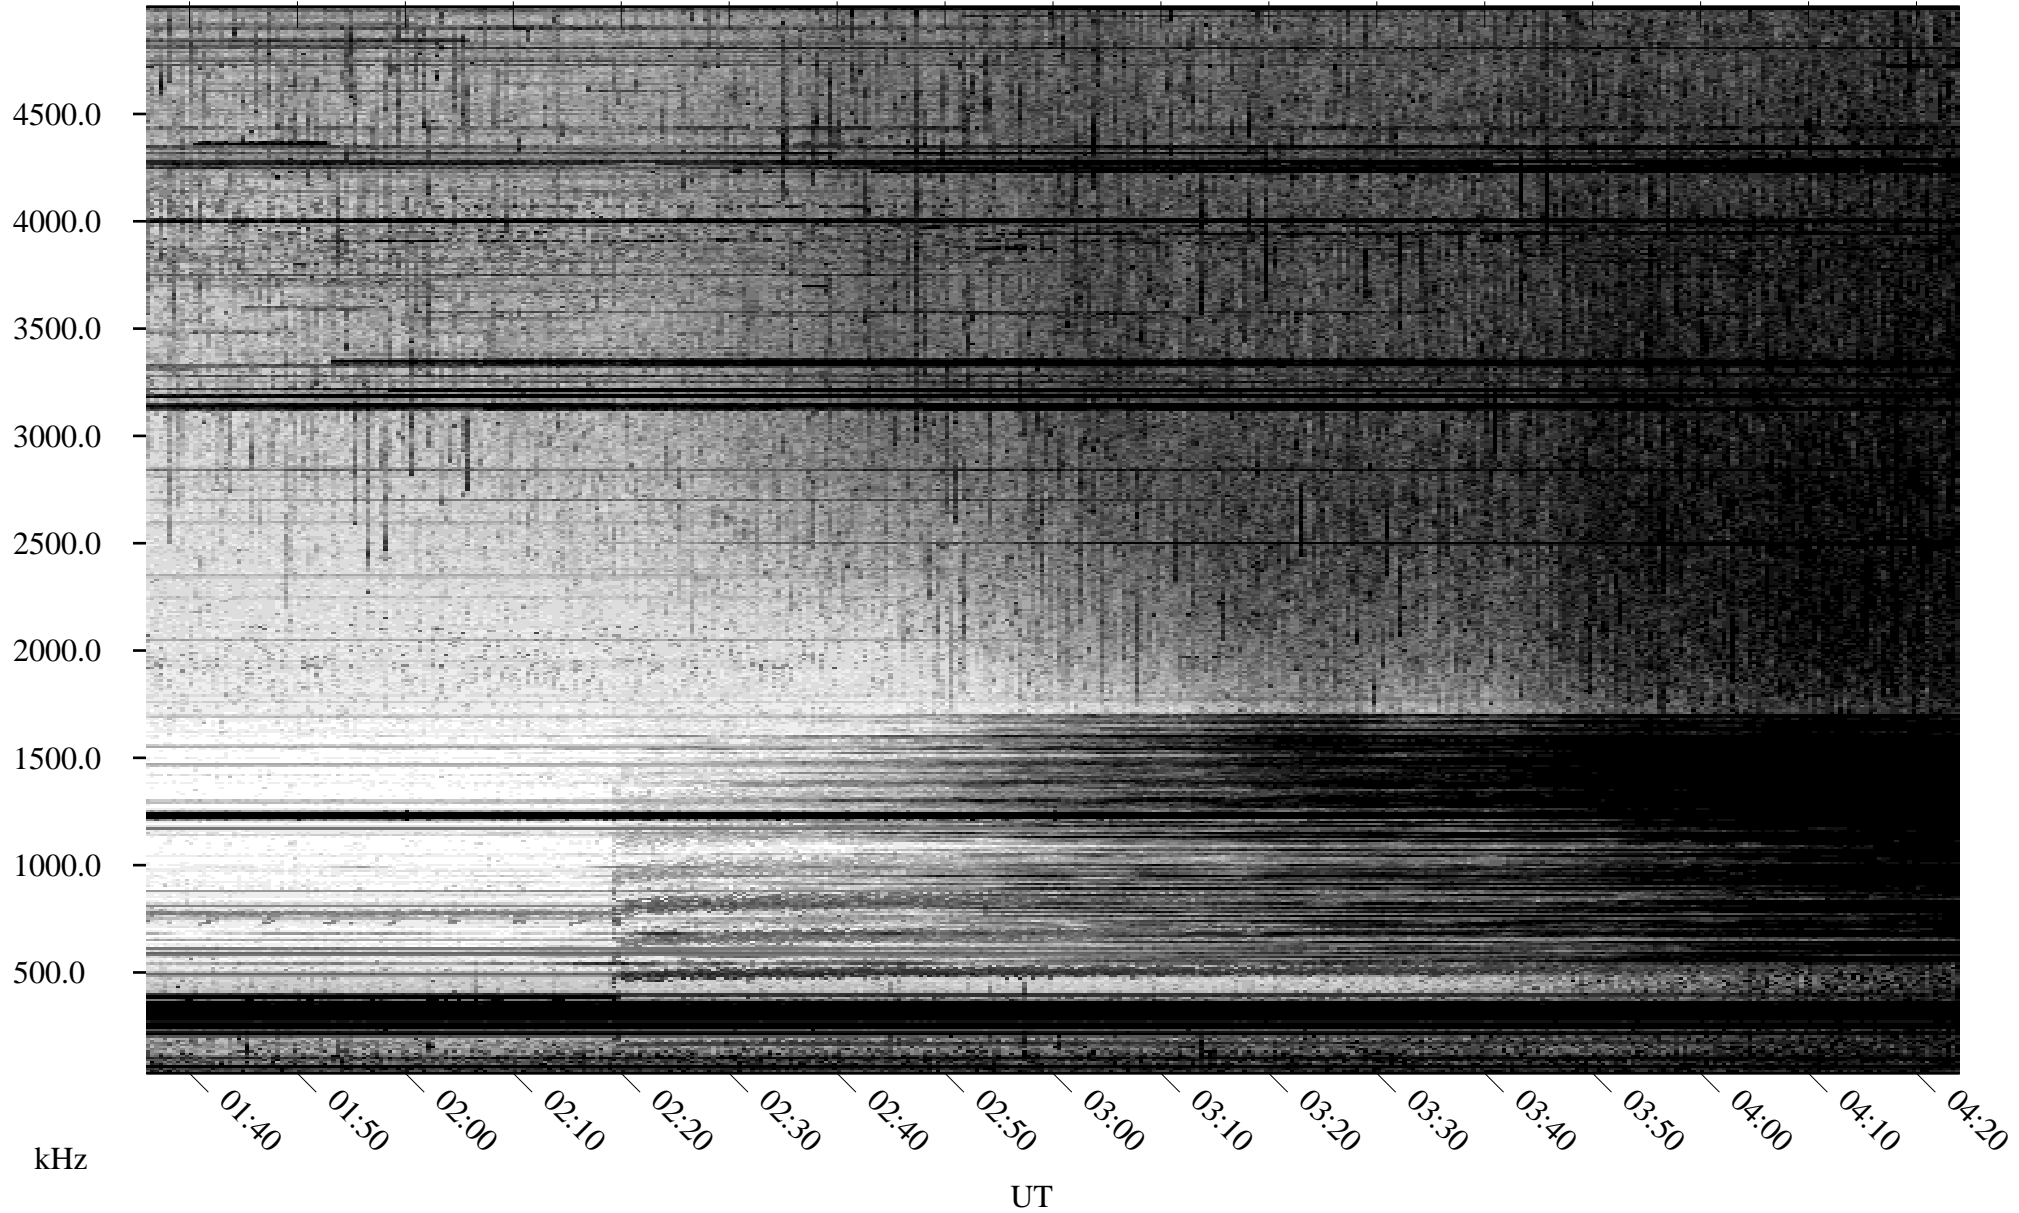

07/01/2009 Churchill, Manitoba

Linear Scale Black = 161 White = 15

ch09182l.r00SUm max_12

Page 1

07/01/2009 Churchill, Manitoba

Linear Scale Black = 161 White = 15

ch09182l.r00SUm max_12

Page 2

07/02/2009 Churchill, Manitoba

Linear Scale Black = 161 White = 15

ch09182l.r00SUm max_12

Page 3

07/02/2009 Churchill, Manitoba

Linear Scale Black = 161 White = 15

ch09182l.r00SUm max_12

Page 4

07/02/2009 Churchill, Manitoba

Linear Scale Black = 161 White = 15

ch09182l.r00SUm max_12

07/02/2009 Churchill, Manitoba

Linear Scale Black = 161 White = 15

ch09182l.r00SUm max_12

Page 6

07/02/2009 Churchill, Manitoba

Linear Scale Black = 161 White = 15

ch09182l.r00SUm max_12

Page 7

07/02/2009 Churchill, Manitoba

Linear Scale Black = 161 White = 15

ch09182l.r00SUm max_12