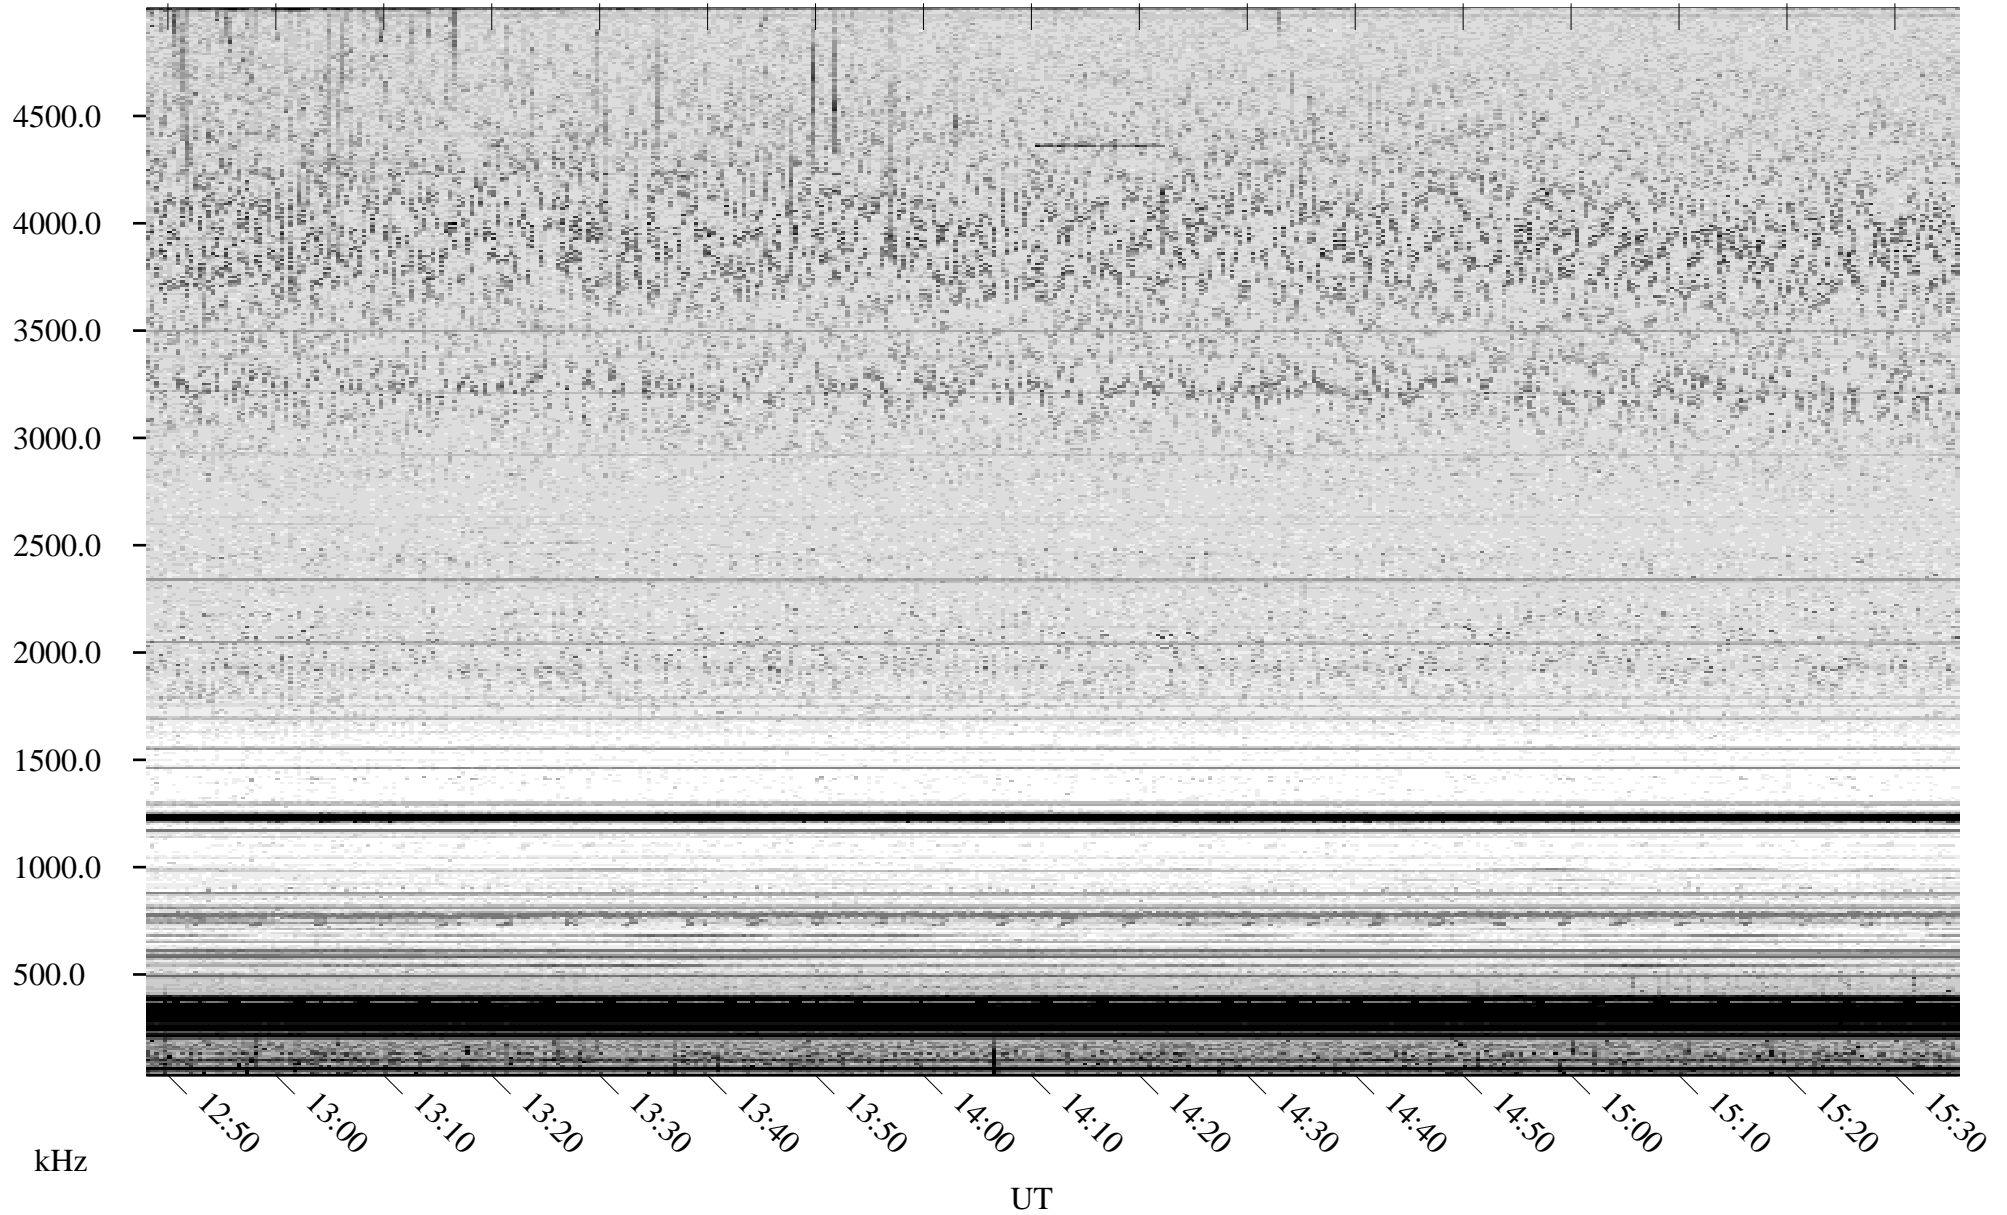

07/02/2009 Churchill, Manitoba

Linear Scale Black = 161 White = 15

ch09182l.r00SUm max_12

07/02/2009 Churchill, Manitoba

Linear Scale Black = 161 White = 15

ch09182l.r00SUm max_12

Page 6

07/02/2009 Churchill, Manitoba

Linear Scale Black = 161 White = 15

ch09182l.r00SUm max_12

Page 7

07/02/2009 Churchill, Manitoba

Linear Scale Black = 161 White = 15

ch09182l.r00SUm max_12