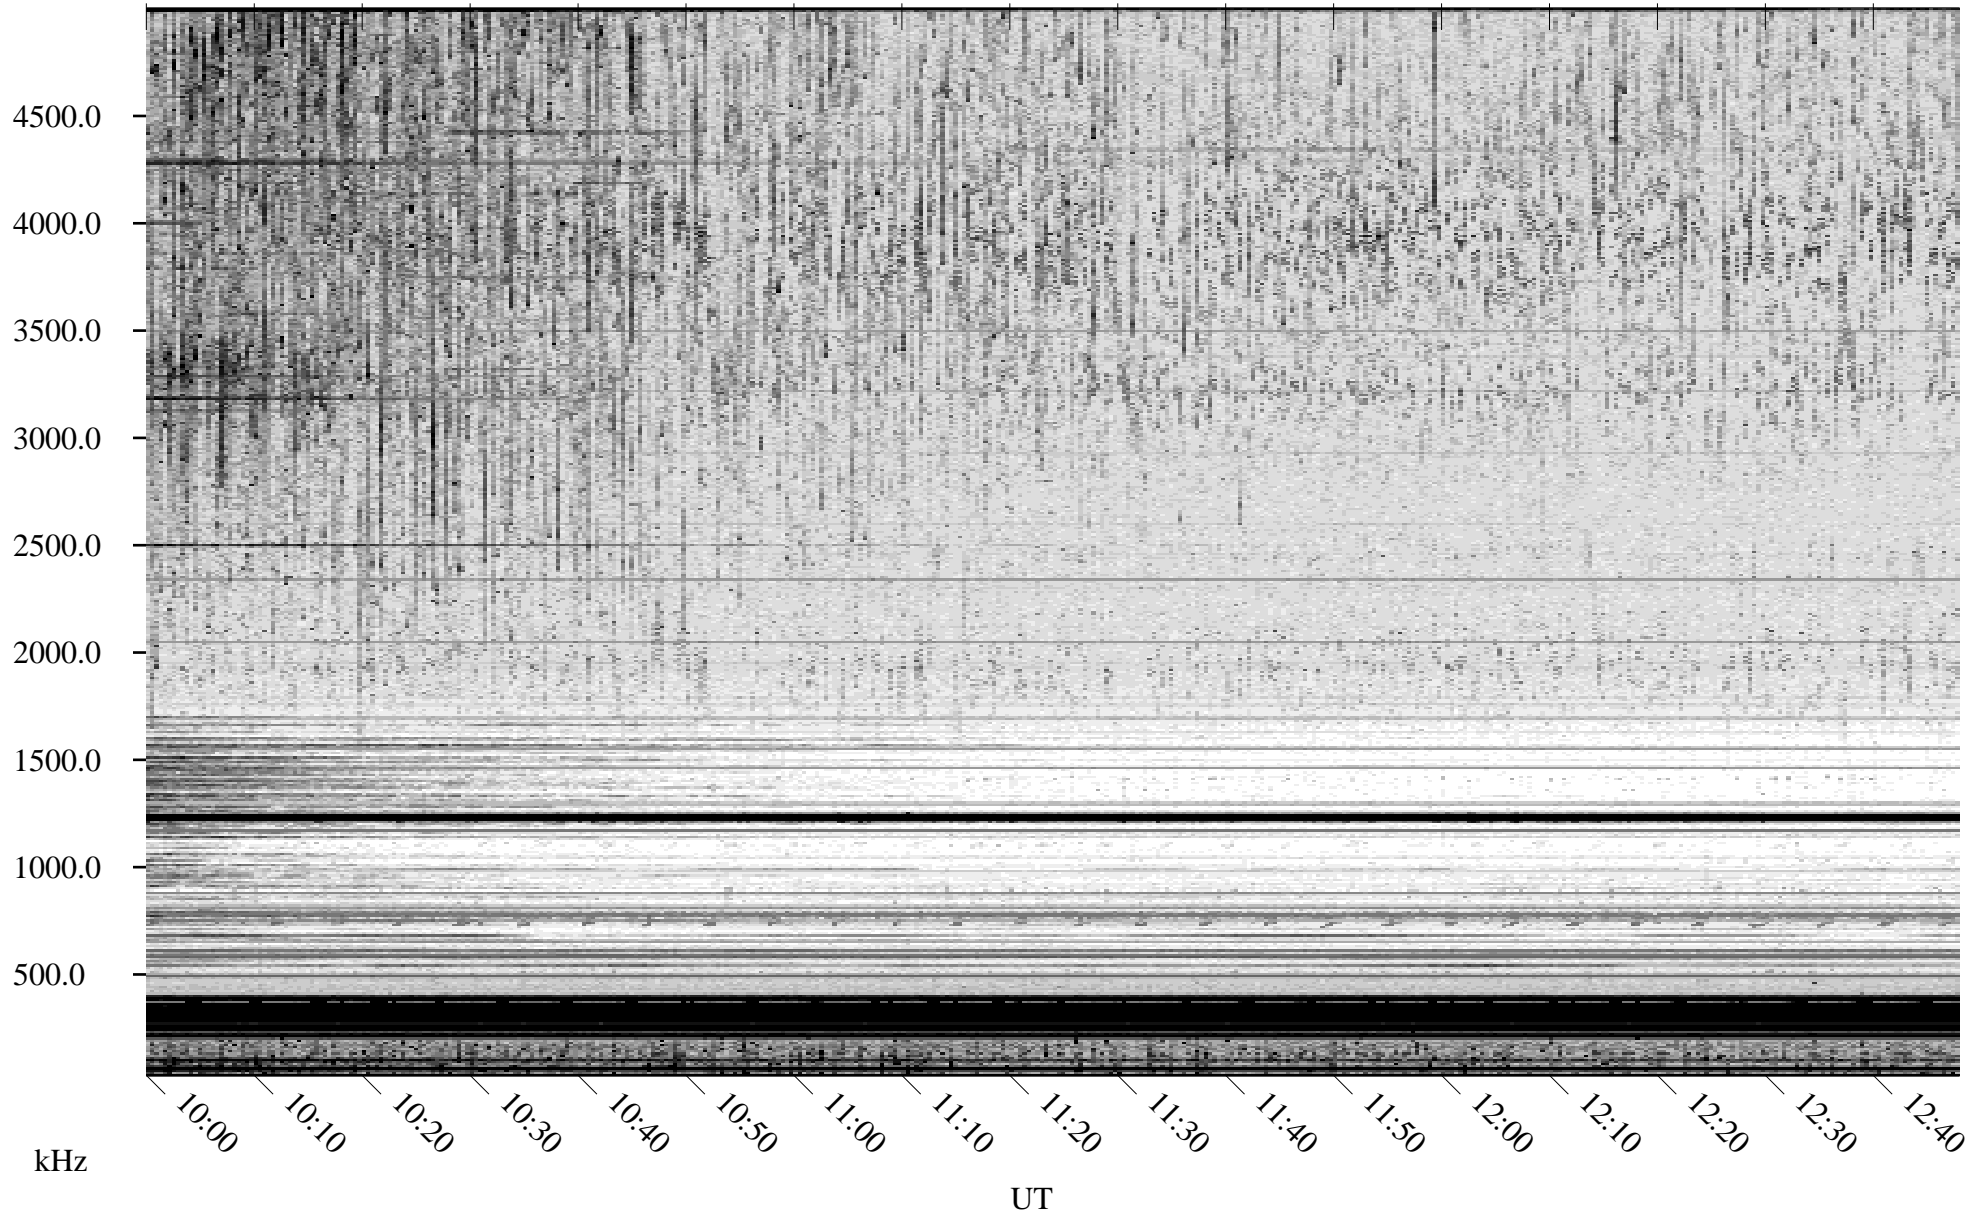

07/01/2009 Churchill, Manitoba

Linear Scale Black = 161 White = 15

ch09182l.r00SUm max_12

Page 1

07/01/2009 Churchill, Manitoba

Linear Scale Black = 161 White = 15

ch09182l.r00SUm max_12

Page 2

07/02/2009 Churchill, Manitoba

Linear Scale Black = 161 White = 15

ch09182l.r00SUm max_12

Page 3

07/02/2009 Churchill, Manitoba

Linear Scale Black = 161 White = 15

ch09182l.r00SUm max_12

Page 4

07/02/2009 Churchill, Manitoba

Linear Scale Black = 161 White = 15

ch09182l.r00SUm max_12

07/02/2009 Churchill, Manitoba

Linear Scale Black = 161 White = 15

ch09182l.r00SUm max_12

Page 6

07/02/2009 Churchill, Manitoba

Linear Scale Black = 161 White = 15

ch09182l.r00SUm max_12

Page 7

07/02/2009 Churchill, Manitoba

Linear Scale Black = 161 White = 15

ch09182l.r00SUm max_12