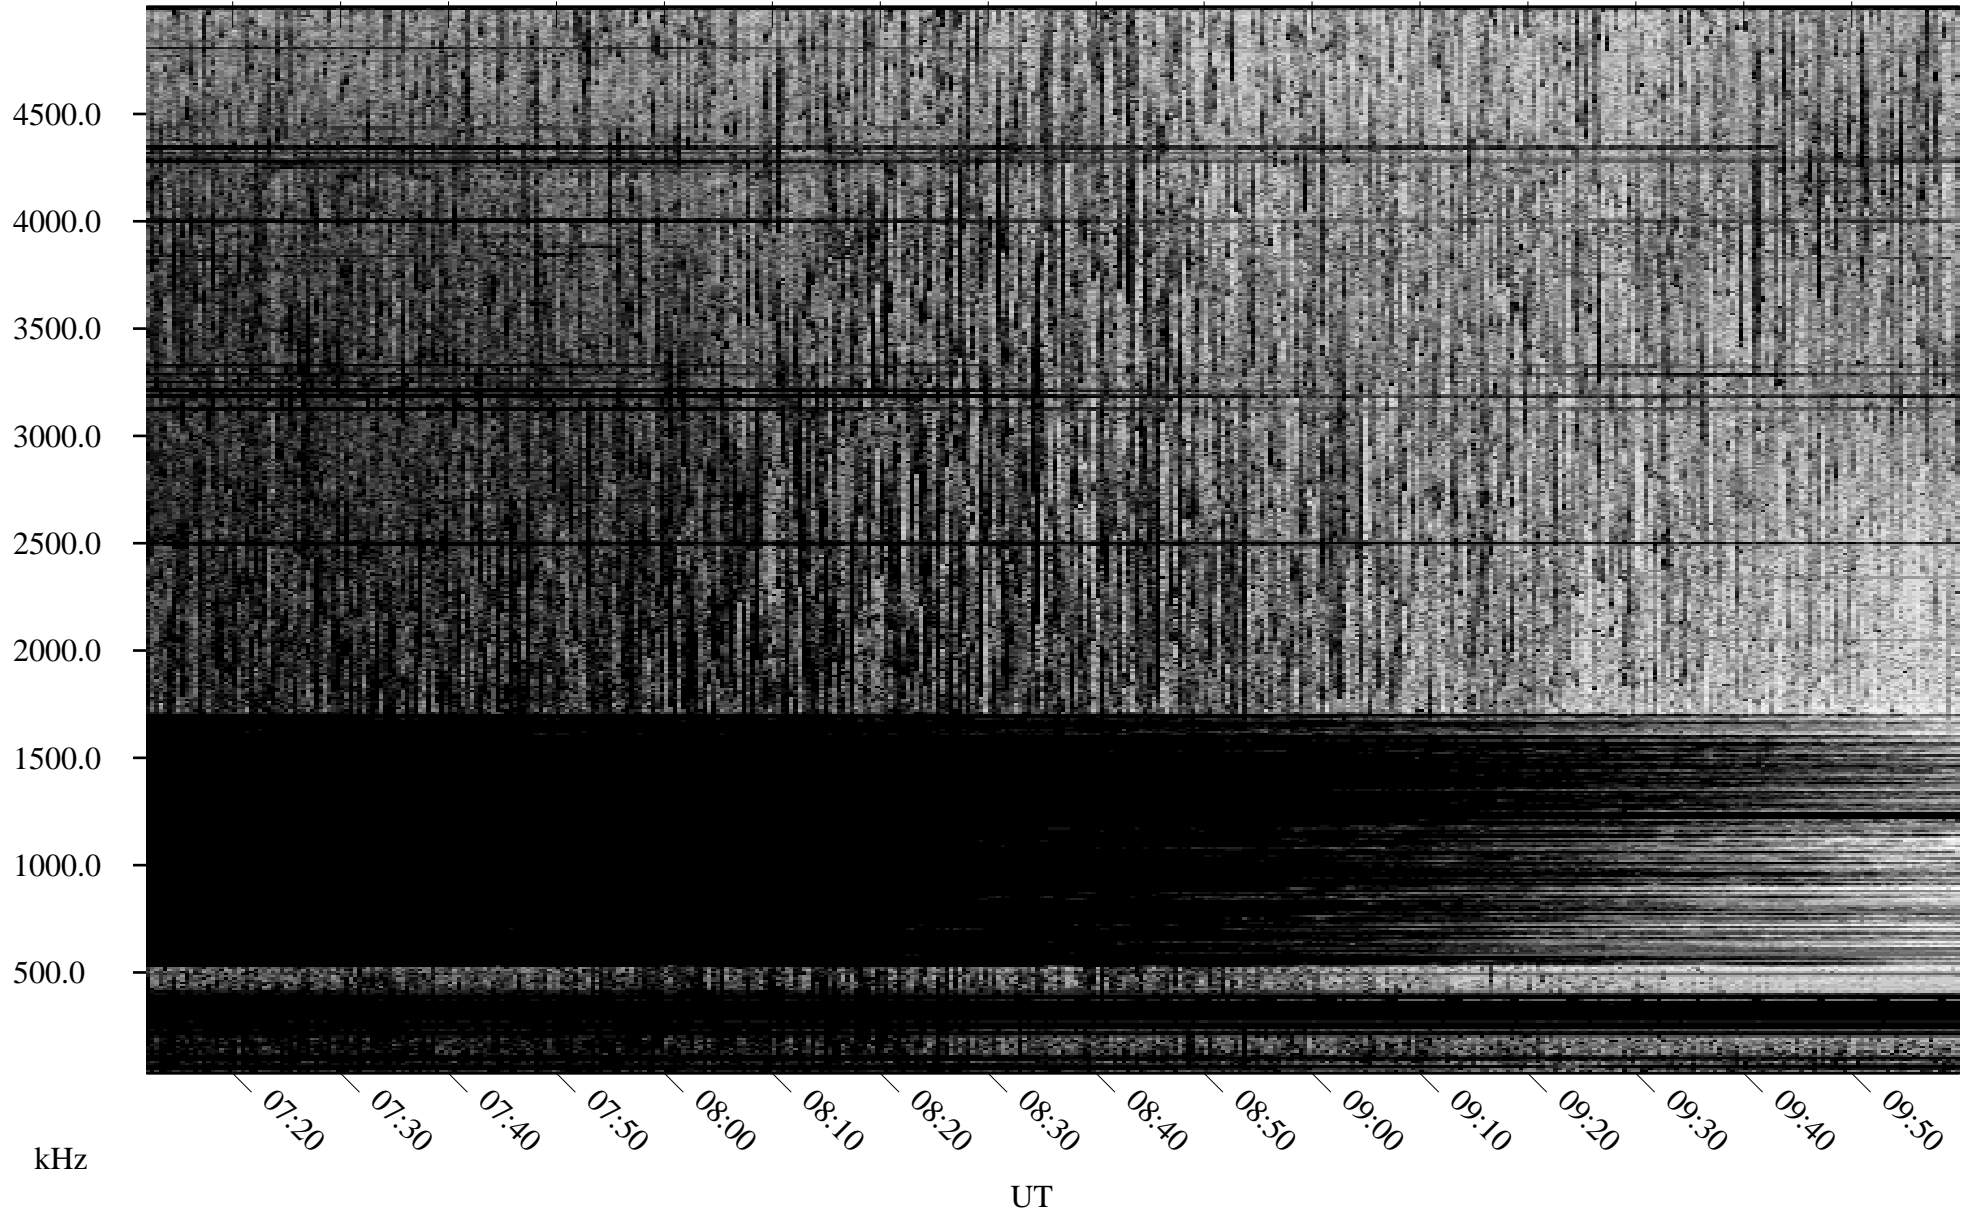

07/01/2009 Churchill, Manitoba

Linear Scale Black = 161 White = 15

ch09182l.r00SUm max_12

Page 1

07/01/2009 Churchill, Manitoba

Linear Scale Black = 161 White = 15

ch09182l.r00SUm max_12

Page 2

07/02/2009 Churchill, Manitoba

Linear Scale Black = 161 White = 15

ch09182l.r00SUm max_12

Page 3

07/02/2009 Churchill, Manitoba

Linear Scale Black = 161 White = 15

ch09182l.r00SUm max_12

Page 4

07/02/2009 Churchill, Manitoba

Linear Scale Black = 161 White = 15

ch09182l.r00SUm max_12

07/02/2009 Churchill, Manitoba

Linear Scale Black = 161 White = 15

ch09182l.r00SUm max_12

Page 6

07/02/2009 Churchill, Manitoba

Linear Scale Black = 161 White = 15

ch09182l.r00SUm max_12

Page 7

07/02/2009 Churchill, Manitoba

Linear Scale Black = 161 White = 15

ch09182l.r00SUm max_12