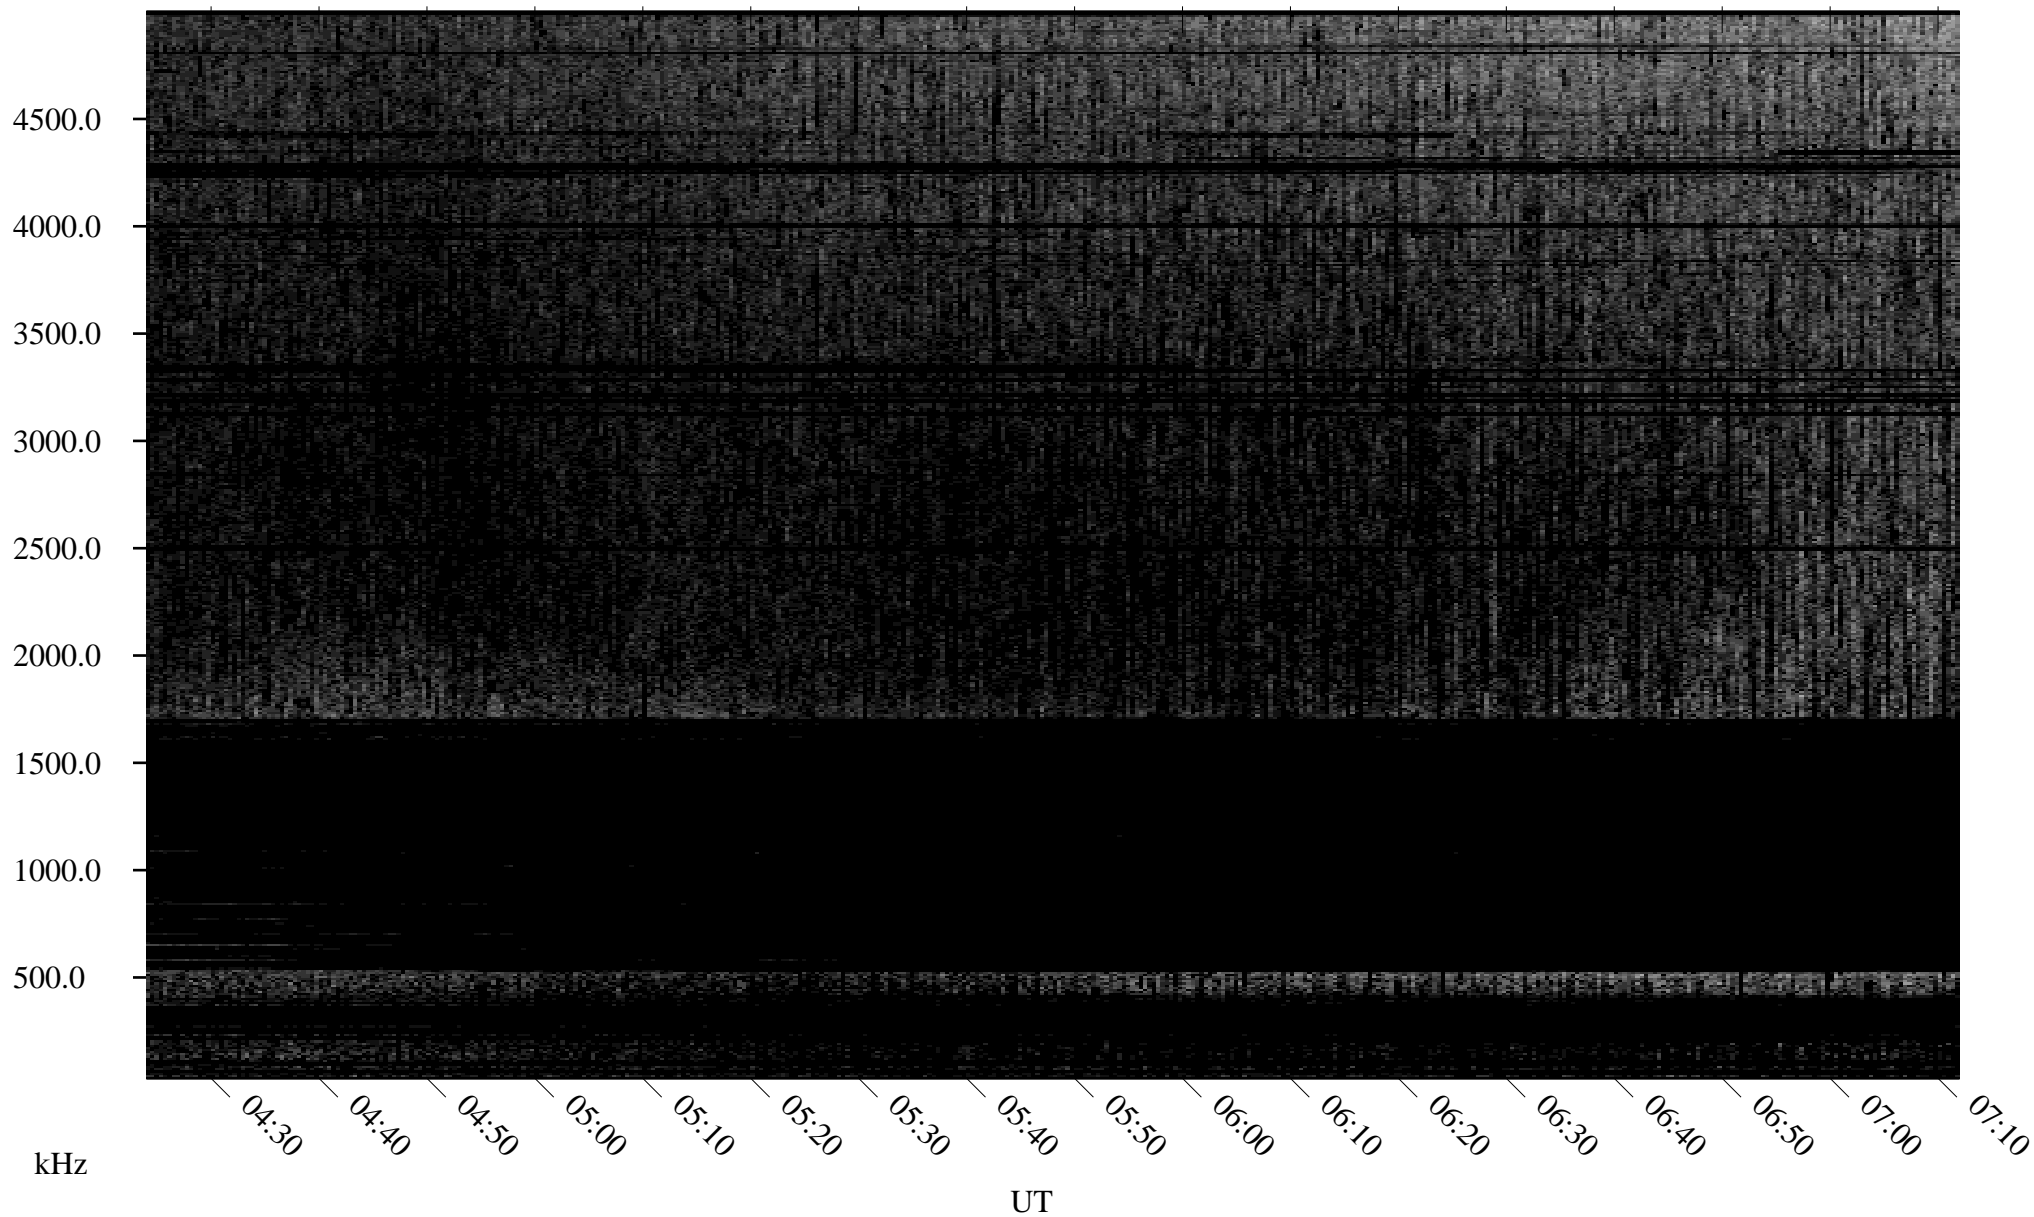

07/01/2009 Churchill, Manitoba

Linear Scale Black = 161 White = 15

ch09182l.r00SUm max_12

Page 1

07/01/2009 Churchill, Manitoba

Linear Scale Black = 161 White = 15

ch09182l.r00SUm max_12

Page 2

07/02/2009 Churchill, Manitoba

Linear Scale Black = 161 White = 15

ch09182l.r00SUm max_12

Page 3

07/02/2009 Churchill, Manitoba

Linear Scale Black = 161 White = 15

ch09182l.r00SUm max_12

Page 4

07/02/2009 Churchill, Manitoba

Linear Scale Black = 161 White = 15

ch09182l.r00SUm max_12

07/02/2009 Churchill, Manitoba

Linear Scale Black = 161 White = 15

ch09182l.r00SUm max_12

Page 6

07/02/2009 Churchill, Manitoba

Linear Scale Black = 161 White = 15

ch09182l.r00SUm max_12

Page 7

07/02/2009 Churchill, Manitoba

Linear Scale Black = 161 White = 15

ch09182l.r00SUm max_12