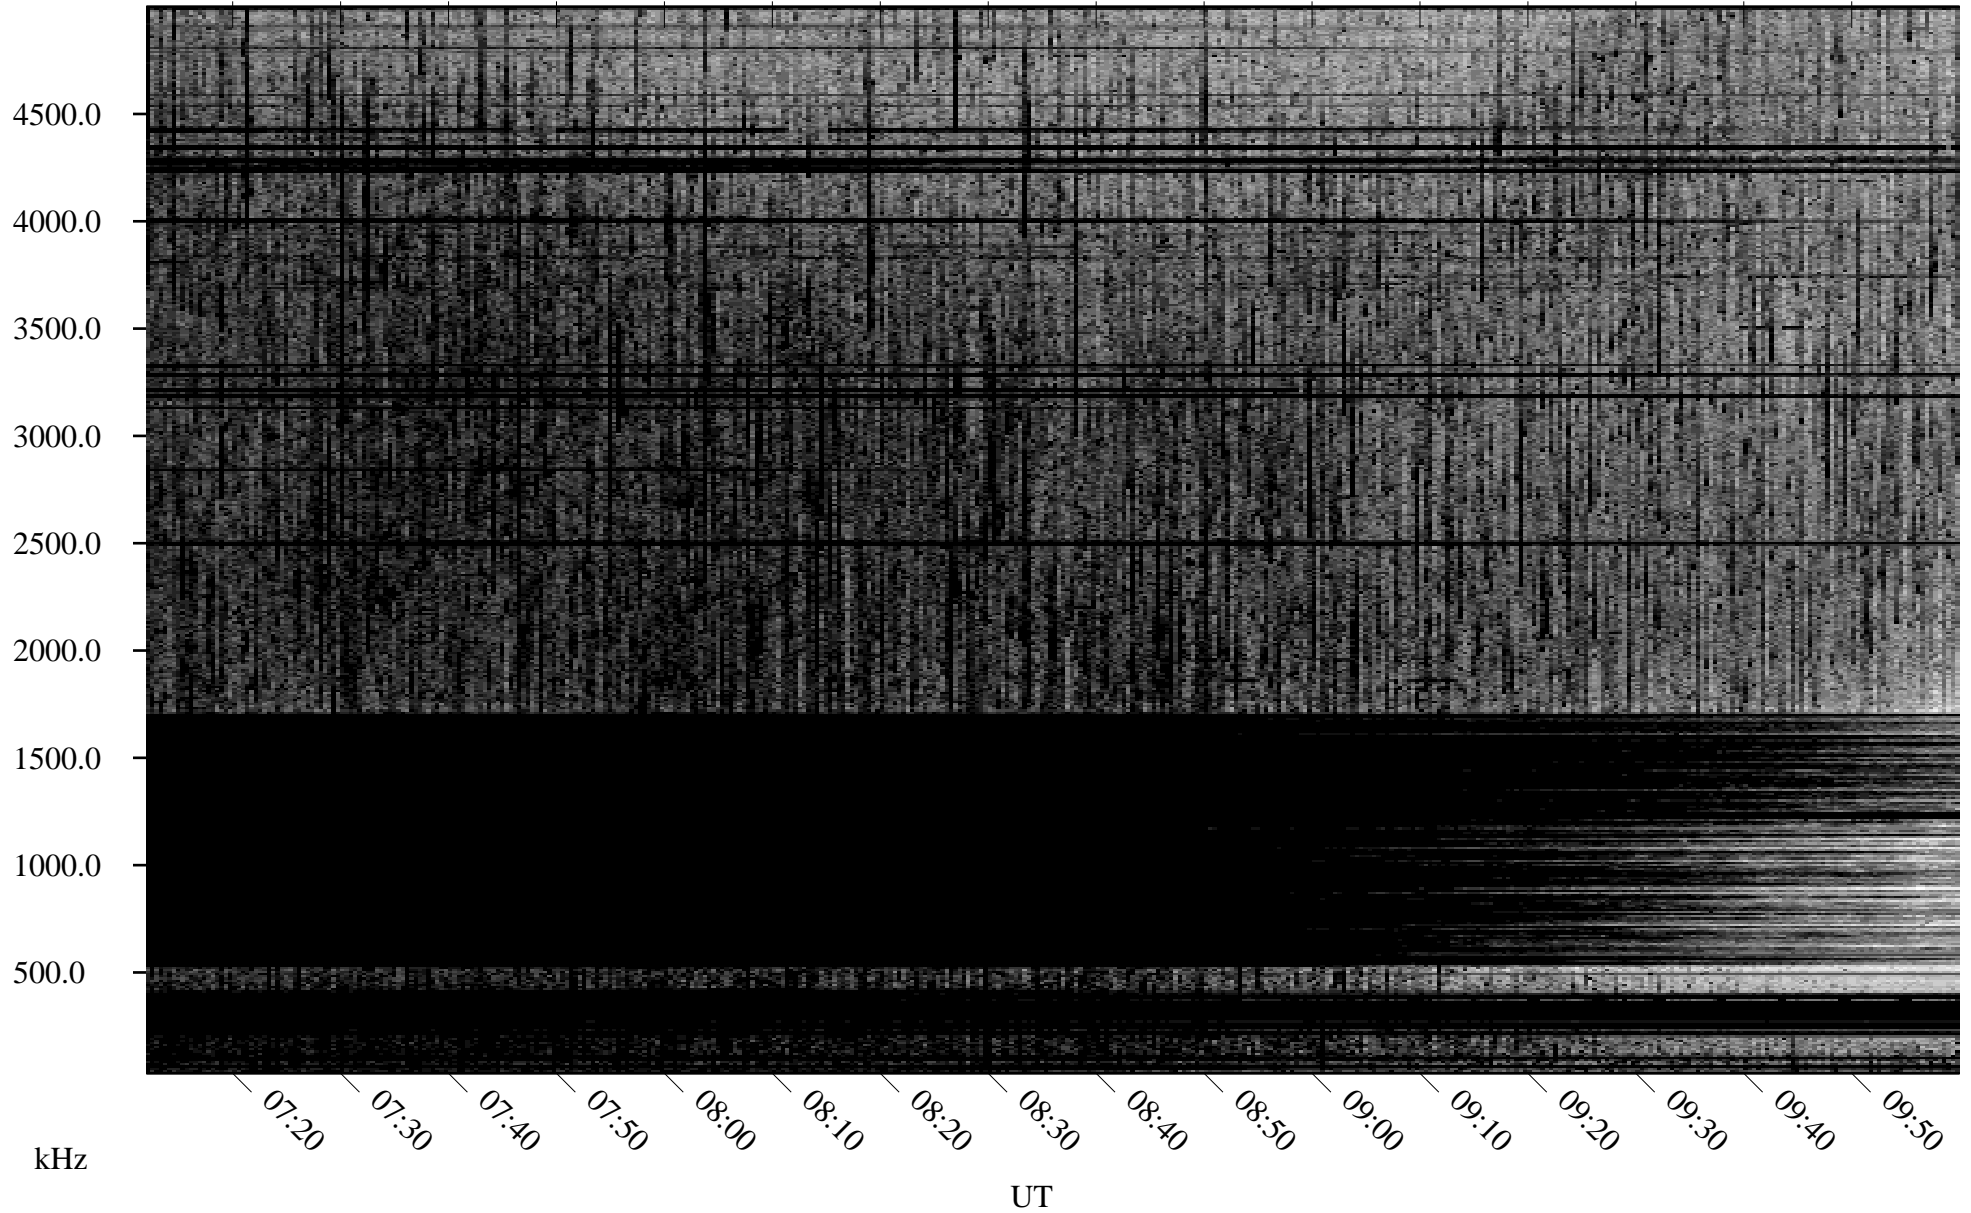

07/02/2009 Churchill, Manitoba

Linear Scale Black = 161 White = 15

ch09183l.r00SUm max_12

Page 1

07/02/2009 Churchill, Manitoba

Linear Scale Black = 161 White = 15

ch09183l.r00SUm max_12

Page 2

07/03/2009 Churchill, Manitoba

Linear Scale Black = 161 White = 15

ch09183l.r00SUm max_12

Page 3

07/03/2009 Churchill, Manitoba

Linear Scale Black = 161 White = 15

ch091831.r00SUm max_12

Page 4

07/03/2009 Churchill, Manitoba

Linear Scale Black = 161 White = 15

ch09183l.r00SUm max_12

Page 5

07/03/2009 Churchill, Manitoba

Linear Scale Black = 161 White = 15

ch09183l.r00SUm max_12

Page 6

07/03/2009 Churchill, Manitoba

Linear Scale Black = 161 White = 15

ch09183l.r00SUm max_12

Page 7

07/03/2009 Churchill, Manitoba

Linear Scale Black = 161 White = 15

ch09183l.r00SUm max_12

Page 8