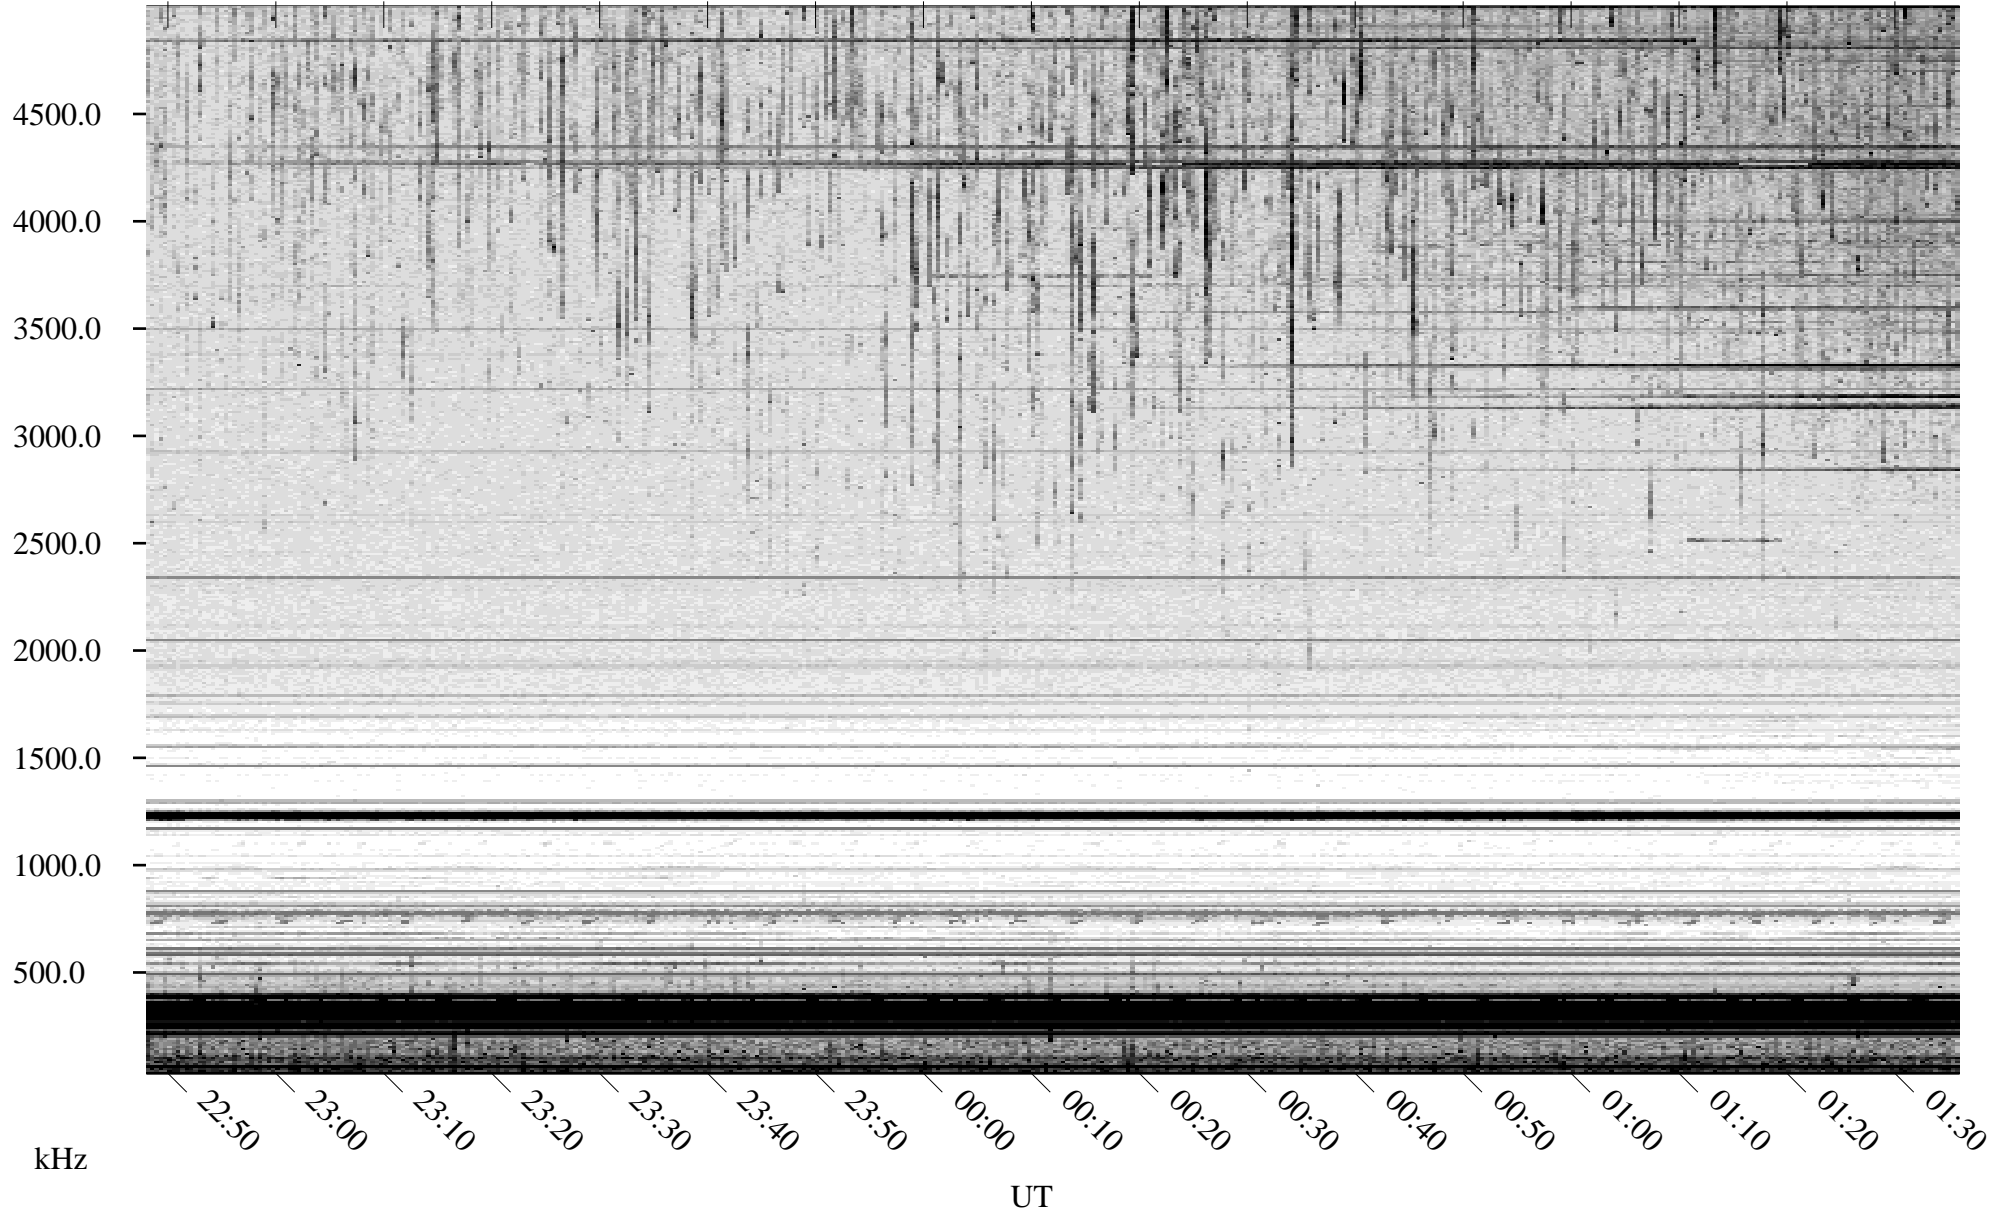

07/02/2009 Churchill, Manitoba

Linear Scale Black = 161 White = 15

ch09183l.r00SUm max_12

Page 1

07/02/2009 Churchill, Manitoba

Linear Scale Black = 161 White = 15

ch09183l.r00SUm max_12

Page 2

07/03/2009 Churchill, Manitoba

Linear Scale Black = 161 White = 15

ch09183l.r00SUm max_12

Page 3

07/03/2009 Churchill, Manitoba

Linear Scale Black = 161 White = 15

ch091831.r00SUm max_12

Page 4

07/03/2009 Churchill, Manitoba

Linear Scale Black = 161 White = 15

ch09183l.r00SUm max_12

Page 5

07/03/2009 Churchill, Manitoba

Linear Scale Black = 161 White = 15

ch09183l.r00SUm max_12

Page 6

07/03/2009 Churchill, Manitoba

Linear Scale Black = 161 White = 15

ch09183l.r00SUm max_12

Page 7

07/03/2009 Churchill, Manitoba

Linear Scale Black = 161 White = 15

ch09183l.r00SUm max_12

Page 8