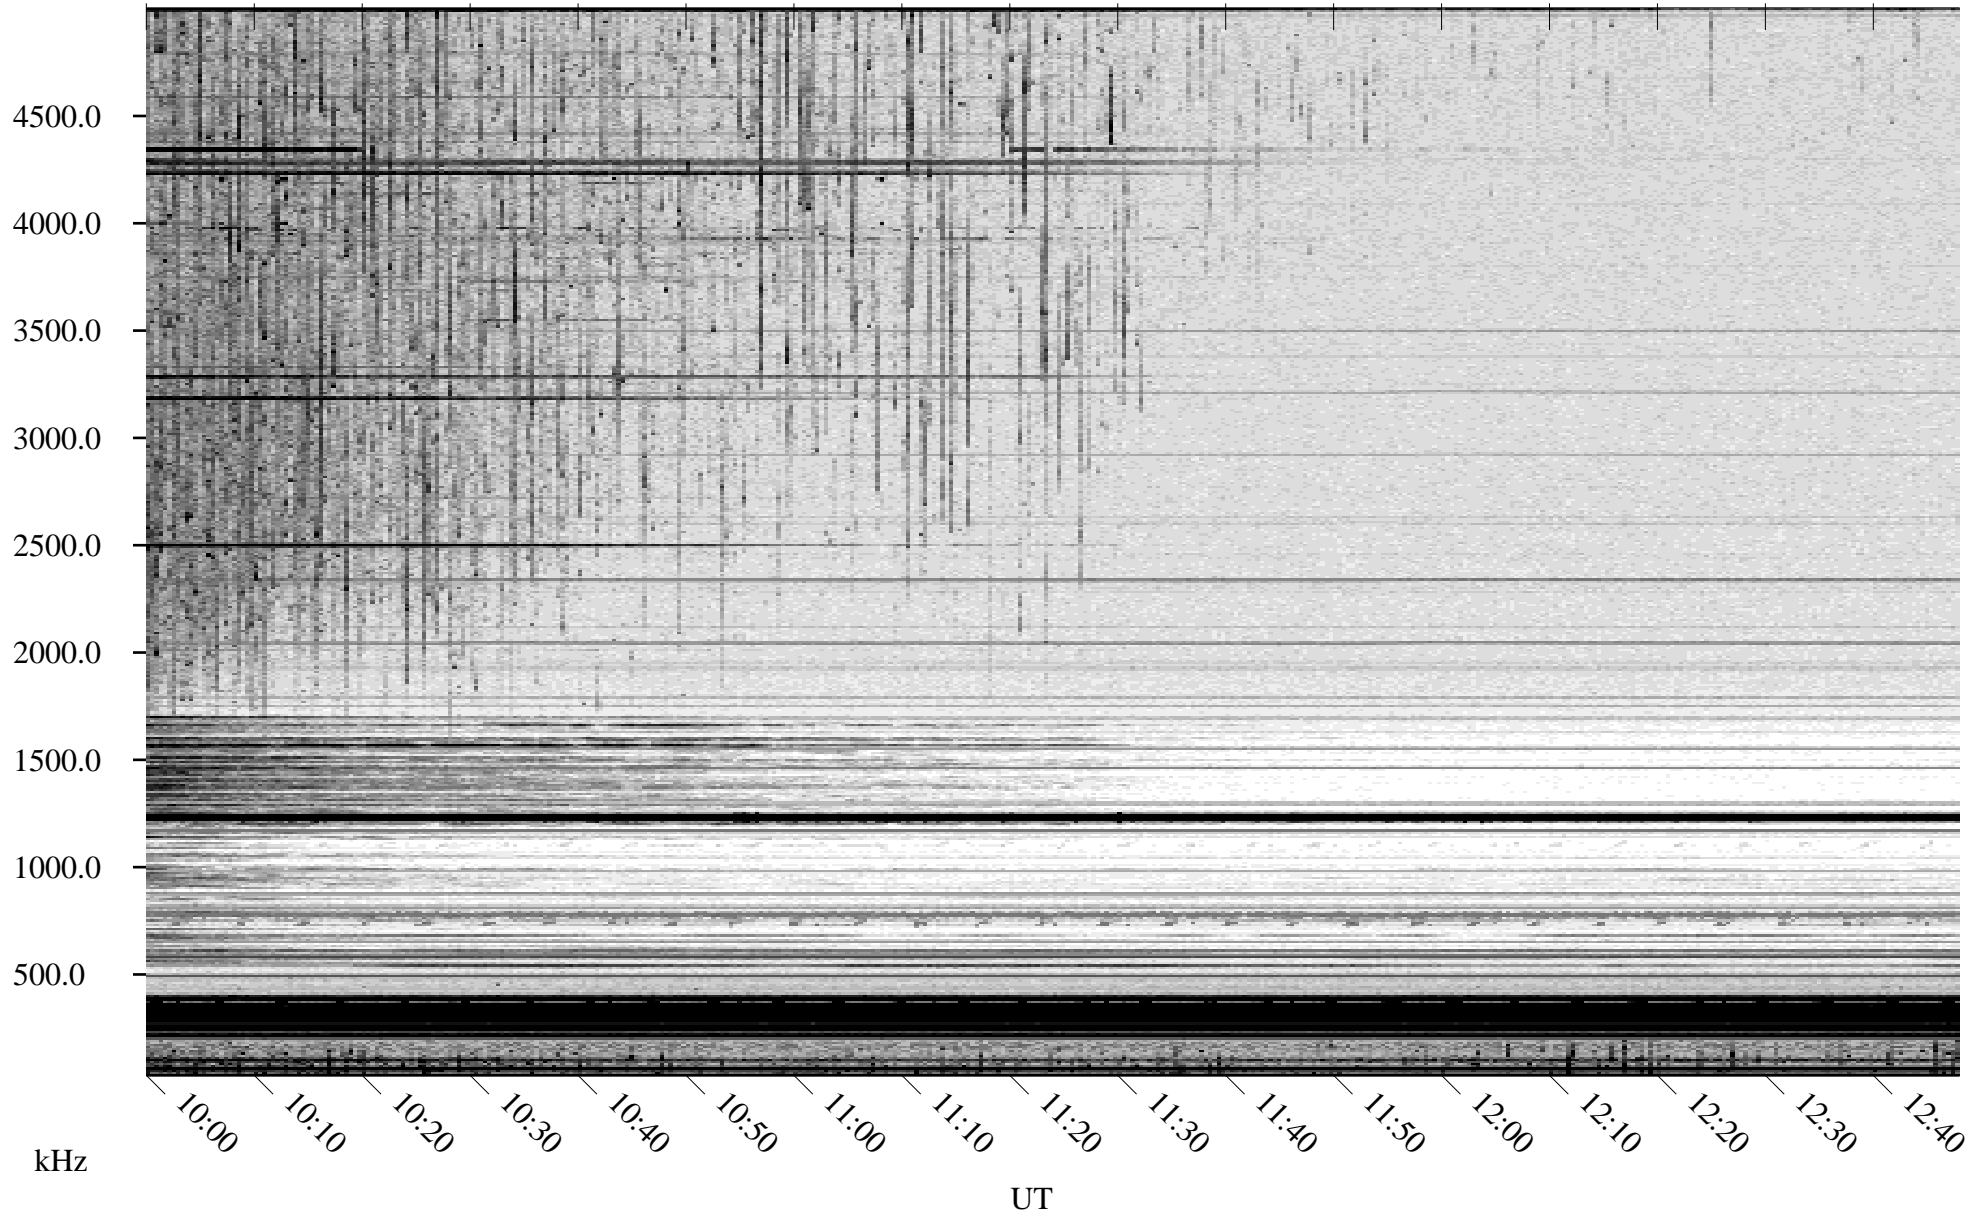

07/02/2009 Churchill, Manitoba

Linear Scale Black = 161 White = 15

ch09183l.r00SUm max_12

Page 1

07/02/2009 Churchill, Manitoba

Linear Scale Black = 161 White = 15

ch09183l.r00SUm max_12

Page 2

07/03/2009 Churchill, Manitoba

Linear Scale Black = 161 White = 15

ch09183l.r00SUm max_12

Page 3

07/03/2009 Churchill, Manitoba

Linear Scale Black = 161 White = 15

ch091831.r00SUm max_12

Page 4

07/03/2009 Churchill, Manitoba

Linear Scale Black = 161 White = 15

ch09183l.r00SUm max_12

Page 5

07/03/2009 Churchill, Manitoba

Linear Scale Black = 161 White = 15

ch09183l.r00SUm max_12

Page 6

07/03/2009 Churchill, Manitoba

Linear Scale Black = 161 White = 15

ch09183l.r00SUm max_12

Page 7

07/03/2009 Churchill, Manitoba

Linear Scale Black = 161 White = 15

ch09183l.r00SUm max_12

Page 8