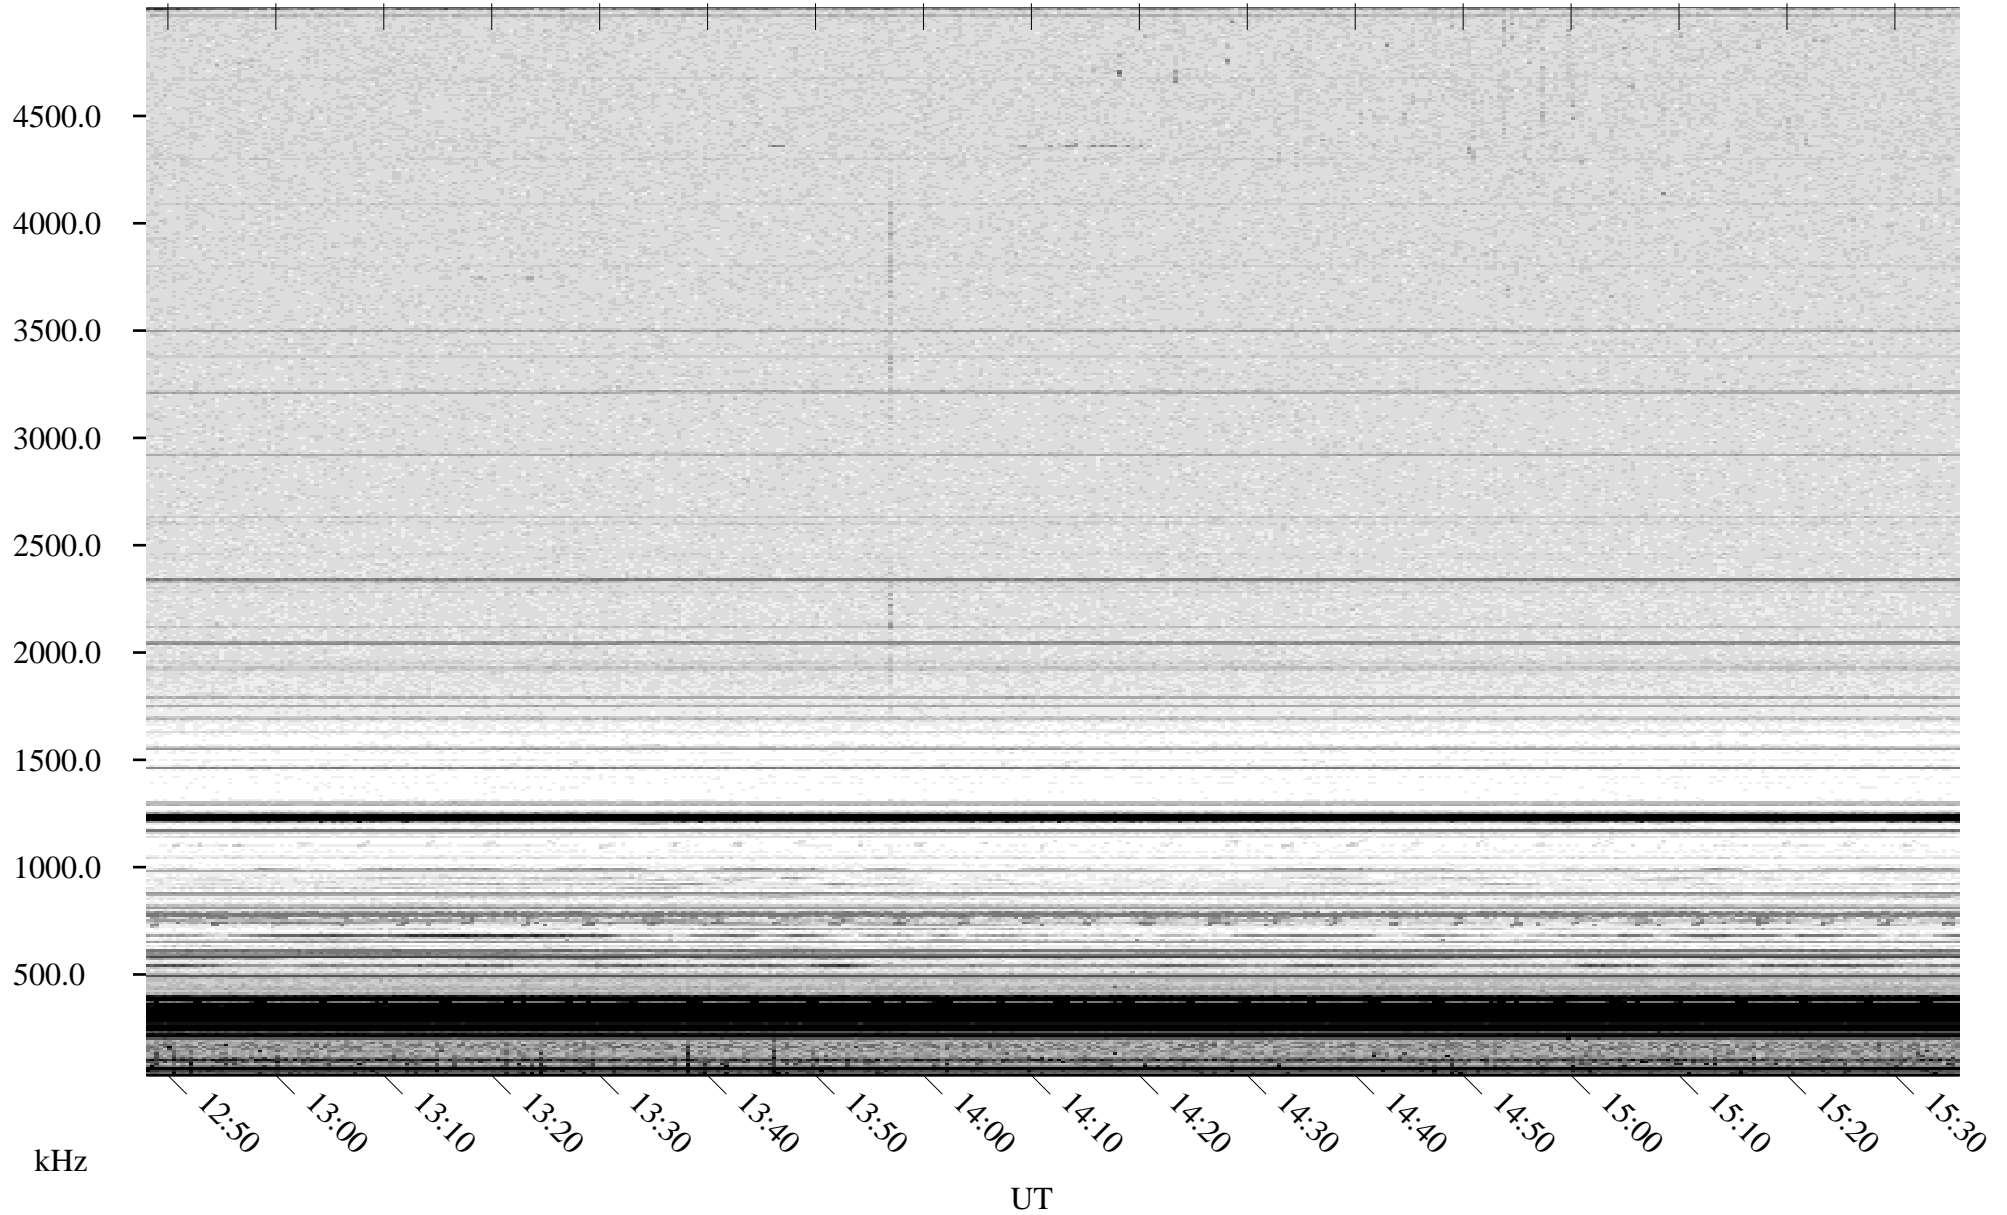

07/02/2009 Churchill, Manitoba

Linear Scale Black = 161 White = 15

ch09183l.r00SUm max_12

Page 1

07/02/2009 Churchill, Manitoba

Linear Scale Black = 161 White = 15

ch09183l.r00SUm max_12

Page 2

07/03/2009 Churchill, Manitoba

Linear Scale Black = 161 White = 15

ch09183l.r00SUm max_12

Page 3

07/03/2009 Churchill, Manitoba

Linear Scale Black = 161 White = 15

ch091831.r00SUm max_12

Page 4

07/03/2009 Churchill, Manitoba

Linear Scale Black = 161 White = 15

ch09183l.r00SUm max_12

Page 5

07/03/2009 Churchill, Manitoba

Linear Scale Black = 161 White = 15

ch09183l.r00SUm max_12

Page 6

07/03/2009 Churchill, Manitoba

Linear Scale Black = 161 White = 15

ch09183l.r00SUm max_12

Page 7

07/03/2009 Churchill, Manitoba

Linear Scale Black = 161 White = 15

ch09183l.r00SUm max_12

Page 8