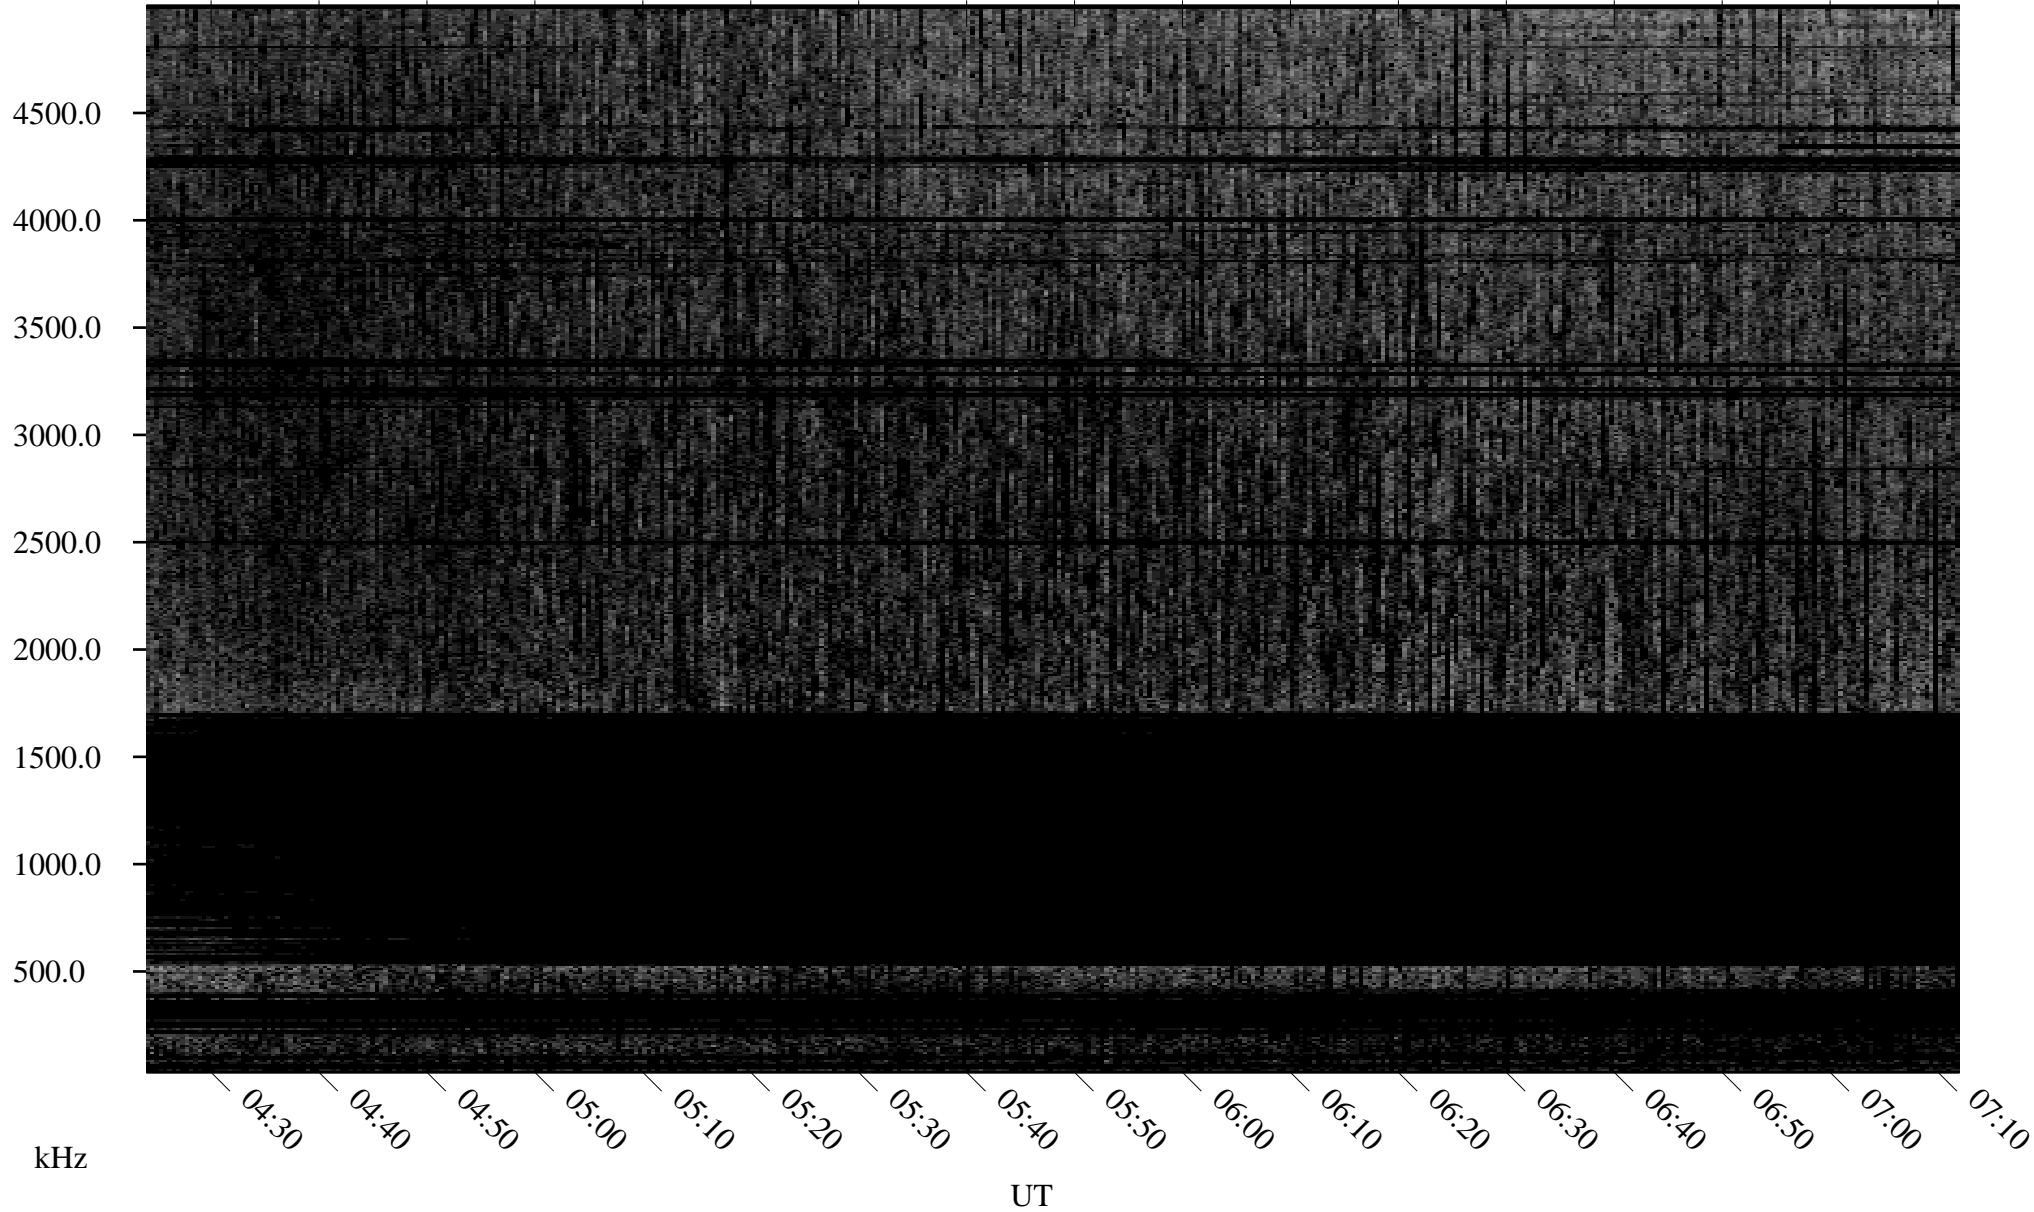

07/02/2009 Churchill, Manitoba

Linear Scale Black = 161 White = 15

ch09183l.r00SUm max_12

Page 1

07/02/2009 Churchill, Manitoba

Linear Scale Black = 161 White = 15

ch09183l.r00SUm max_12

Page 2

07/03/2009 Churchill, Manitoba

Linear Scale Black = 161 White = 15

ch09183l.r00SUm max_12

Page 3

07/03/2009 Churchill, Manitoba

Linear Scale Black = 161 White = 15

ch091831.r00SUm max_12

Page 4

07/03/2009 Churchill, Manitoba

Linear Scale Black = 161 White = 15

ch09183l.r00SUm max_12

Page 5

07/03/2009 Churchill, Manitoba

Linear Scale Black = 161 White = 15

ch09183l.r00SUm max_12

Page 6

07/03/2009 Churchill, Manitoba

Linear Scale Black = 161 White = 15

ch09183l.r00SUm max_12

Page 7

07/03/2009 Churchill, Manitoba

Linear Scale Black = 161 White = 15

ch09183l.r00SUm max_12

Page 8