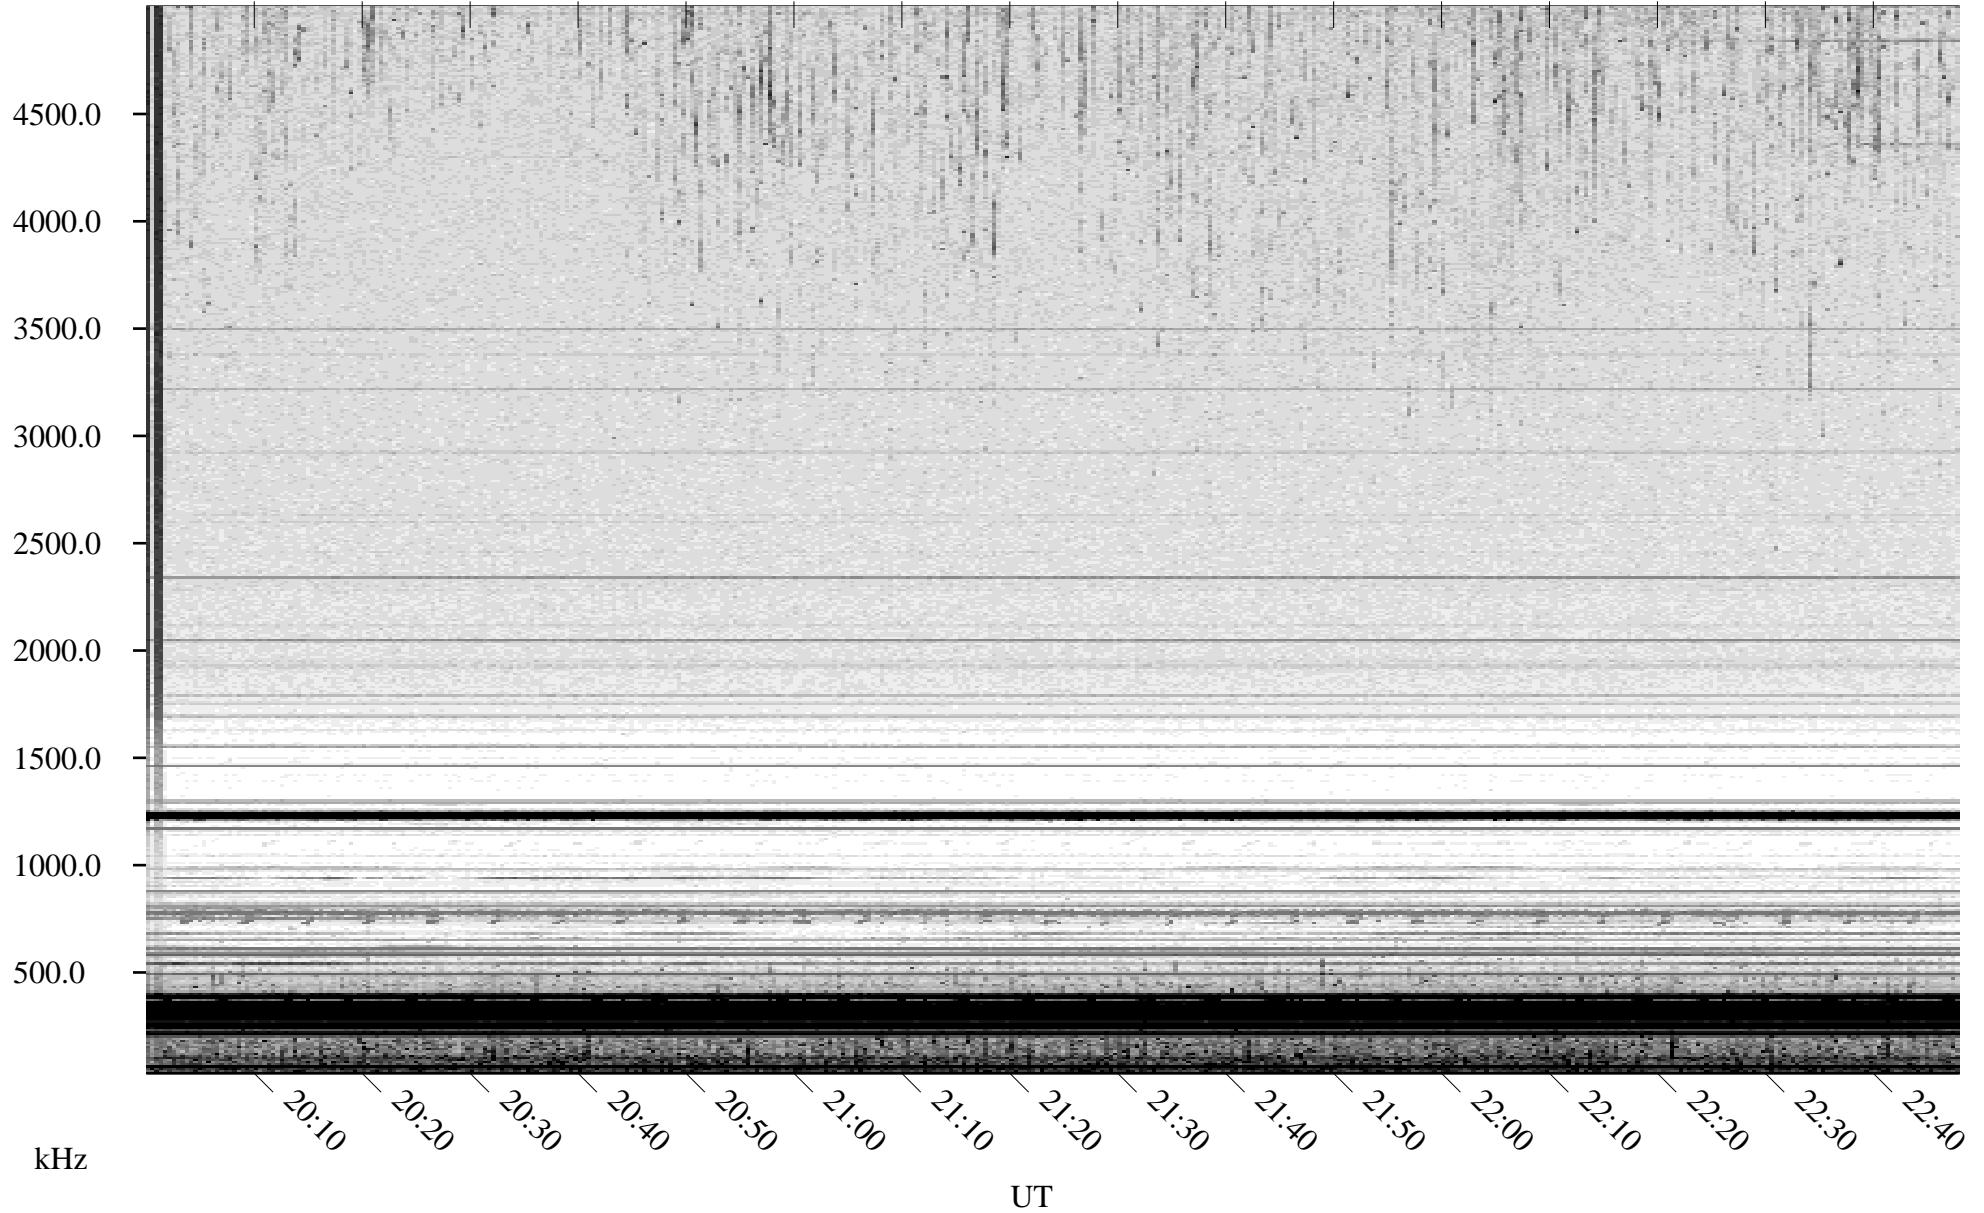

07/02/2009 Churchill, Manitoba

Linear Scale Black = 161 White = 15

ch09183l.r00SUm max_12

Page 1

07/02/2009 Churchill, Manitoba

Linear Scale Black = 161 White = 15

ch09183l.r00SUm max_12

Page 2

07/03/2009 Churchill, Manitoba

Linear Scale Black = 161 White = 15

ch09183l.r00SUm max_12

Page 3

07/03/2009 Churchill, Manitoba

Linear Scale Black = 161 White = 15

ch091831.r00SUm max_12

Page 4

07/03/2009 Churchill, Manitoba

Linear Scale Black = 161 White = 15

ch09183l.r00SUm max_12

Page 5

07/03/2009 Churchill, Manitoba

Linear Scale Black = 161 White = 15

ch09183l.r00SUm max_12

Page 6

07/03/2009 Churchill, Manitoba

Linear Scale Black = 161 White = 15

ch09183l.r00SUm max_12

Page 7

07/03/2009 Churchill, Manitoba

Linear Scale Black = 161 White = 15

ch09183l.r00SUm max_12

Page 8