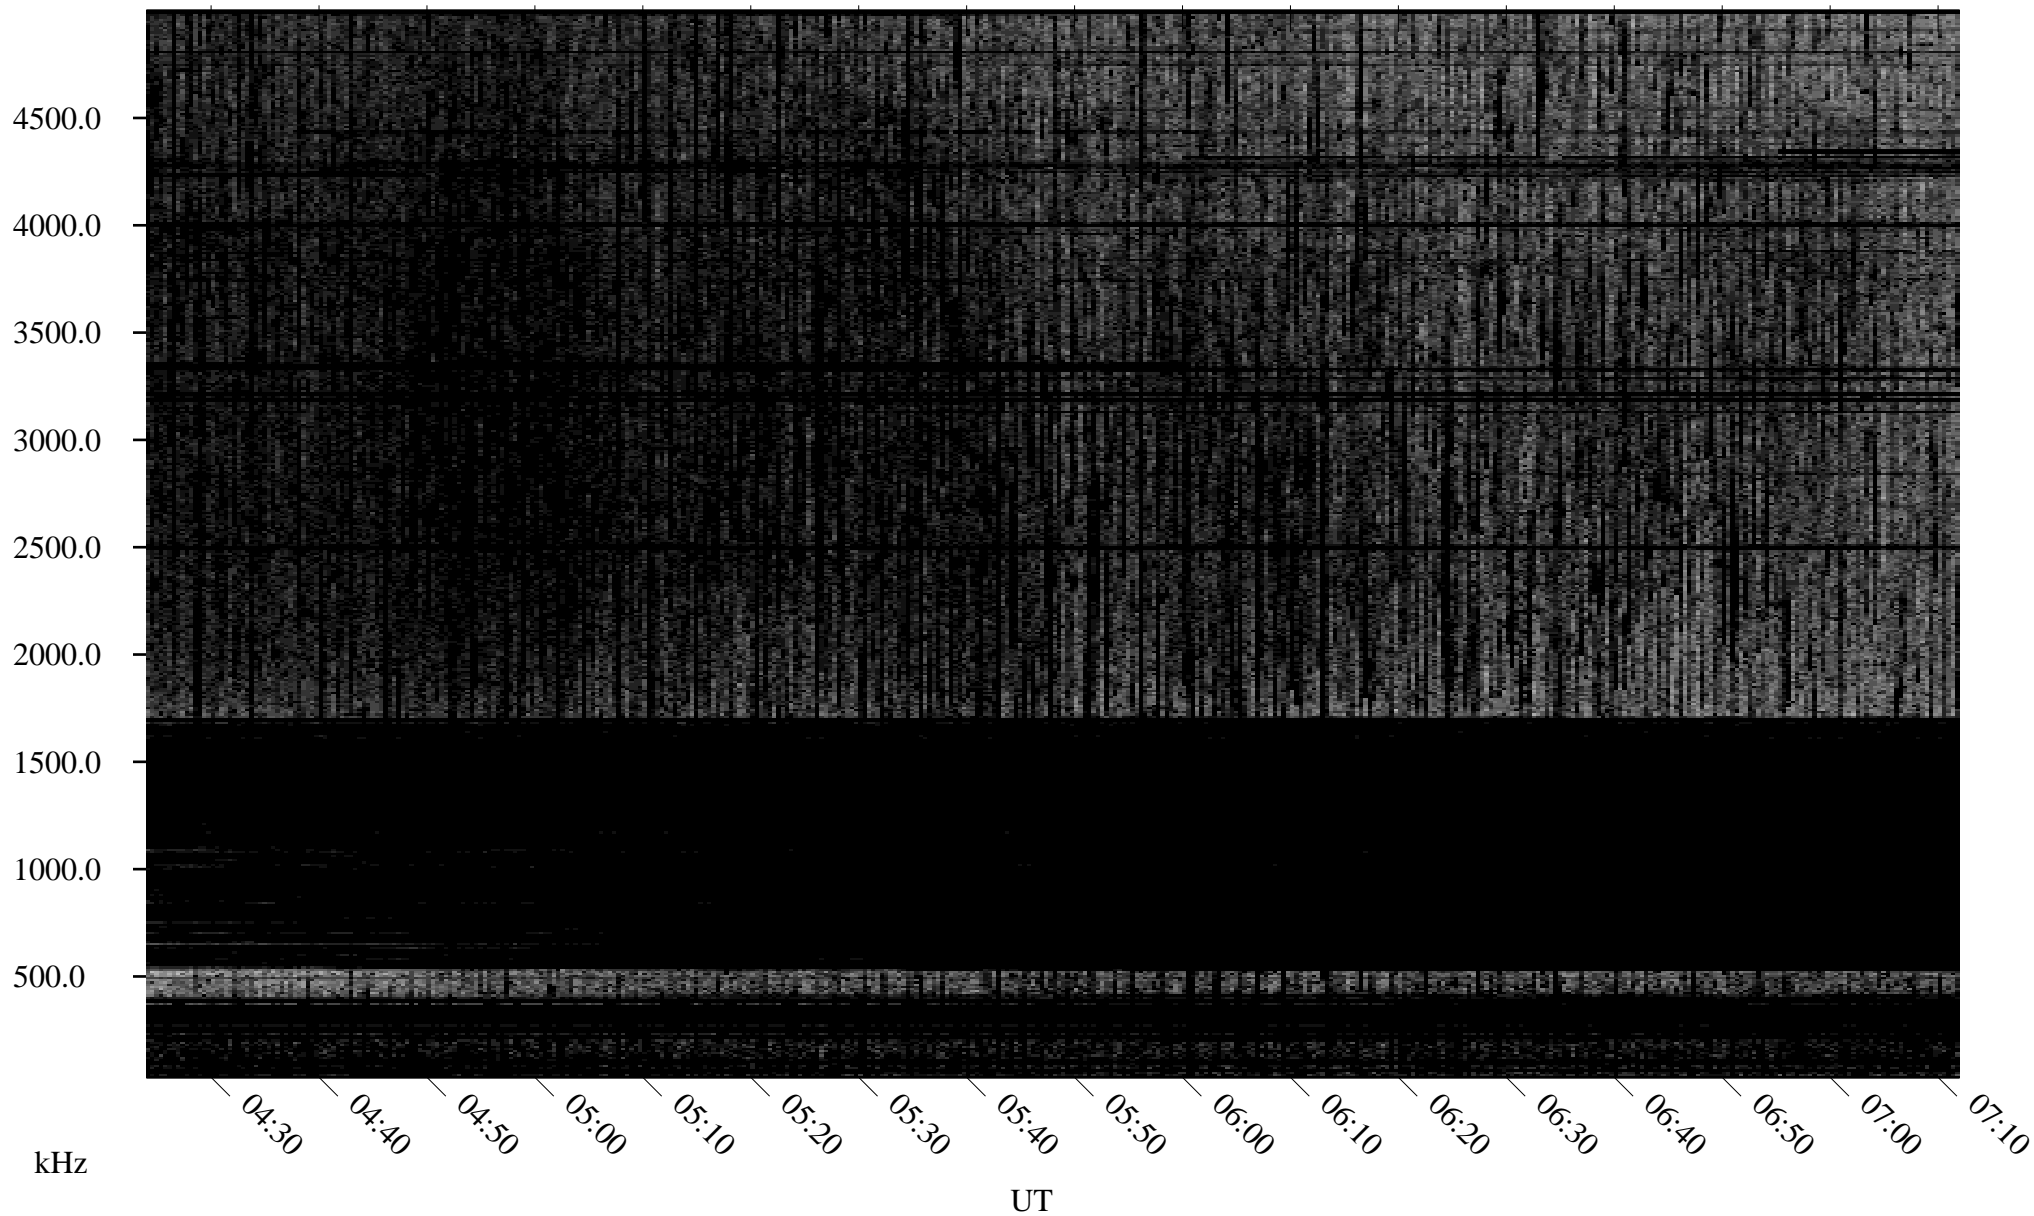

07/03/2009 Churchill, Manitoba

Linear Scale Black = 161 White = 15

ch09184l.r00SUm max_12

Page 1

07/03/2009 Churchill, Manitoba

Linear Scale Black = 161 White = 15

ch09184l.r00SUm max_12

Page 2

07/04/2009 Churchill, Manitoba

Linear Scale Black = 161 White = 15

ch09184l.r00SUm max_12

Page 3

07/04/2009 Churchill, Manitoba

Linear Scale Black = 161 White = 15

ch09184l.r00SUm max_12

Page 4

07/04/2009 Churchill, Manitoba

Linear Scale Black = 161 White = 15

ch09184l.r00SUm max_12

Page 5

07/04/2009 Churchill, Manitoba

Linear Scale Black = 161 White = 15

ch09184l.r00SUm max_12

Page 6

07/04/2009 Churchill, Manitoba

Linear Scale Black = 161 White = 15

ch09184l.r00SUm max_12

Page 7

07/04/2009 Churchill, Manitoba

Linear Scale Black = 161 White = 15

ch09184l.r00SUm max_12

Page 8