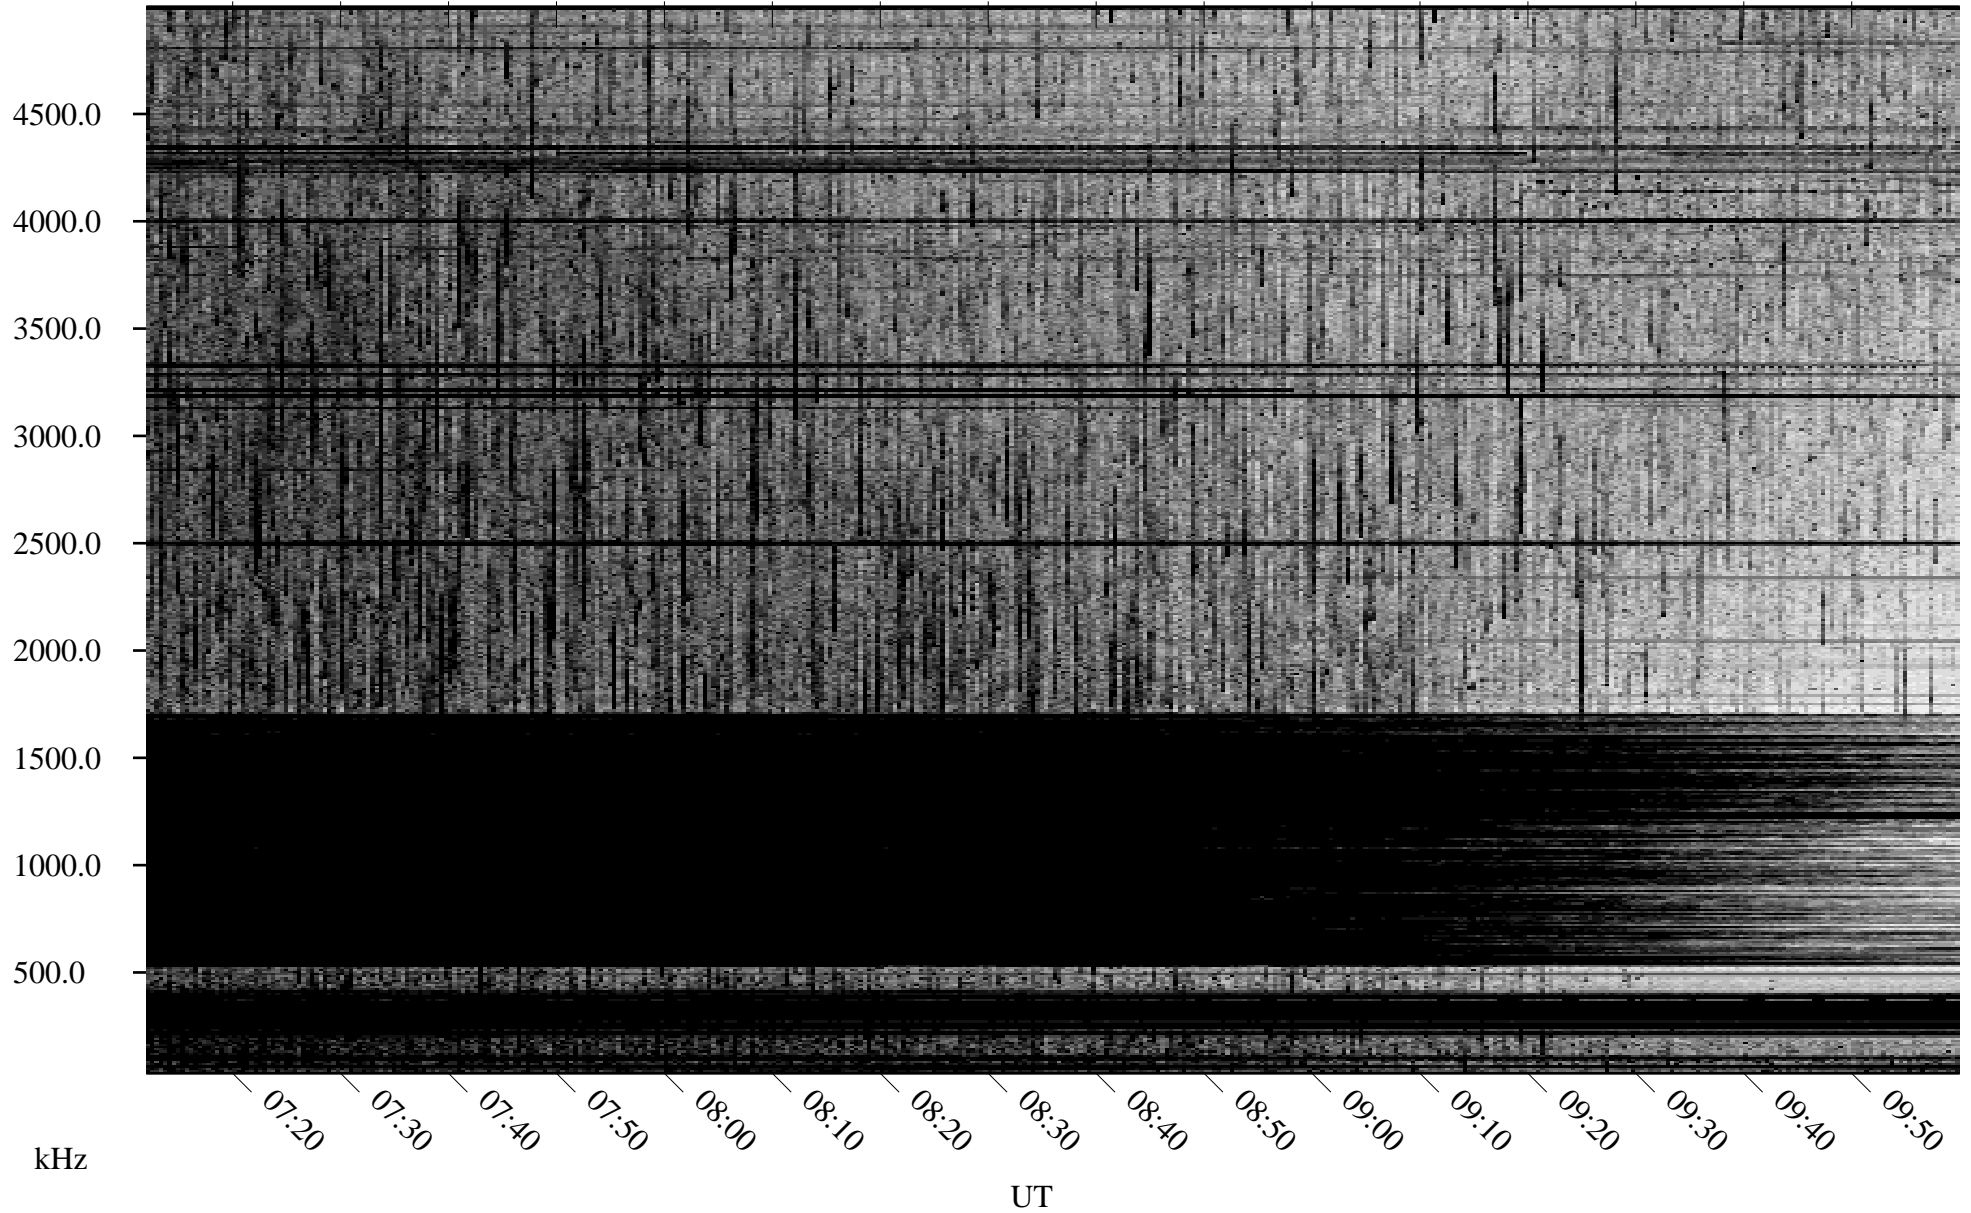

07/03/2009 Churchill, Manitoba

Linear Scale Black = 161 White = 15

ch09184l.r00SUm max_12

Page 1

07/03/2009 Churchill, Manitoba

Linear Scale Black = 161 White = 15

ch09184l.r00SUm max_12

Page 2

07/04/2009 Churchill, Manitoba

Linear Scale Black = 161 White = 15

ch09184l.r00SUm max_12

Page 3

07/04/2009 Churchill, Manitoba

Linear Scale Black = 161 White = 15

ch09184l.r00SUm max_12

Page 4

07/04/2009 Churchill, Manitoba

Linear Scale Black = 161 White = 15

ch09184l.r00SUm max_12

Page 5

07/04/2009 Churchill, Manitoba

Linear Scale Black = 161 White = 15

ch09184l.r00SUm max_12

Page 6

07/04/2009 Churchill, Manitoba

Linear Scale Black = 161 White = 15

ch09184l.r00SUm max_12

Page 7

07/04/2009 Churchill, Manitoba

Linear Scale Black = 161 White = 15

ch09184l.r00SUm max_12

Page 8