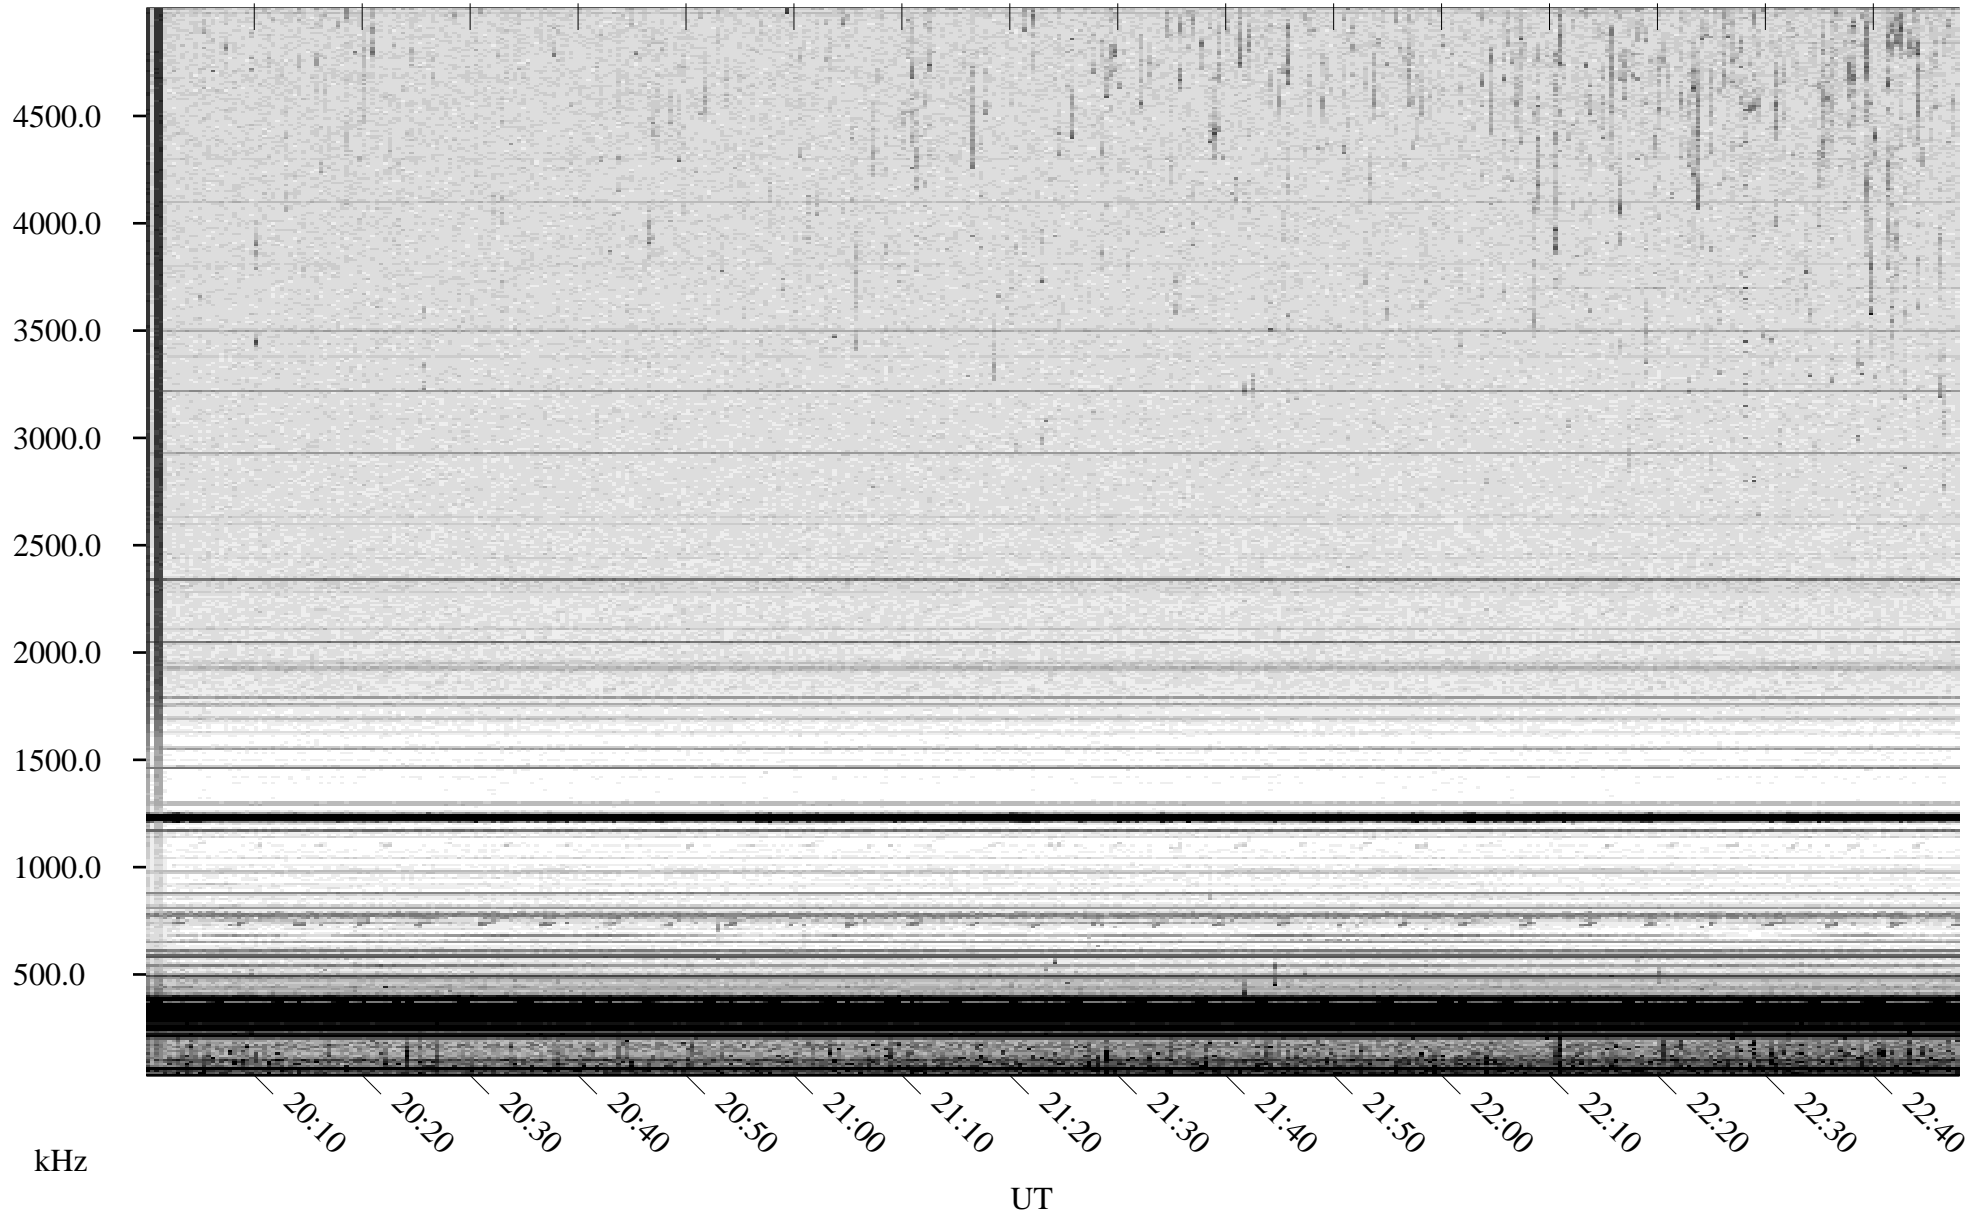

07/03/2009 Churchill, Manitoba

Linear Scale Black = 161 White = 15

ch09184l.r00SUm max_12

Page 1

07/03/2009 Churchill, Manitoba

Linear Scale Black = 161 White = 15

ch09184l.r00SUm max_12

Page 2

07/04/2009 Churchill, Manitoba

Linear Scale Black = 161 White = 15

ch09184l.r00SUm max_12

Page 3

07/04/2009 Churchill, Manitoba

Linear Scale Black = 161 White = 15

ch09184l.r00SUm max_12

Page 4

07/04/2009 Churchill, Manitoba

Linear Scale Black = 161 White = 15

ch09184l.r00SUm max_12

Page 5

07/04/2009 Churchill, Manitoba

Linear Scale Black = 161 White = 15

ch09184l.r00SUm max_12

Page 6

07/04/2009 Churchill, Manitoba

Linear Scale Black = 161 White = 15

ch09184l.r00SUm max_12

Page 7

07/04/2009 Churchill, Manitoba

Linear Scale Black = 161 White = 15

ch09184l.r00SUm max_12

Page 8