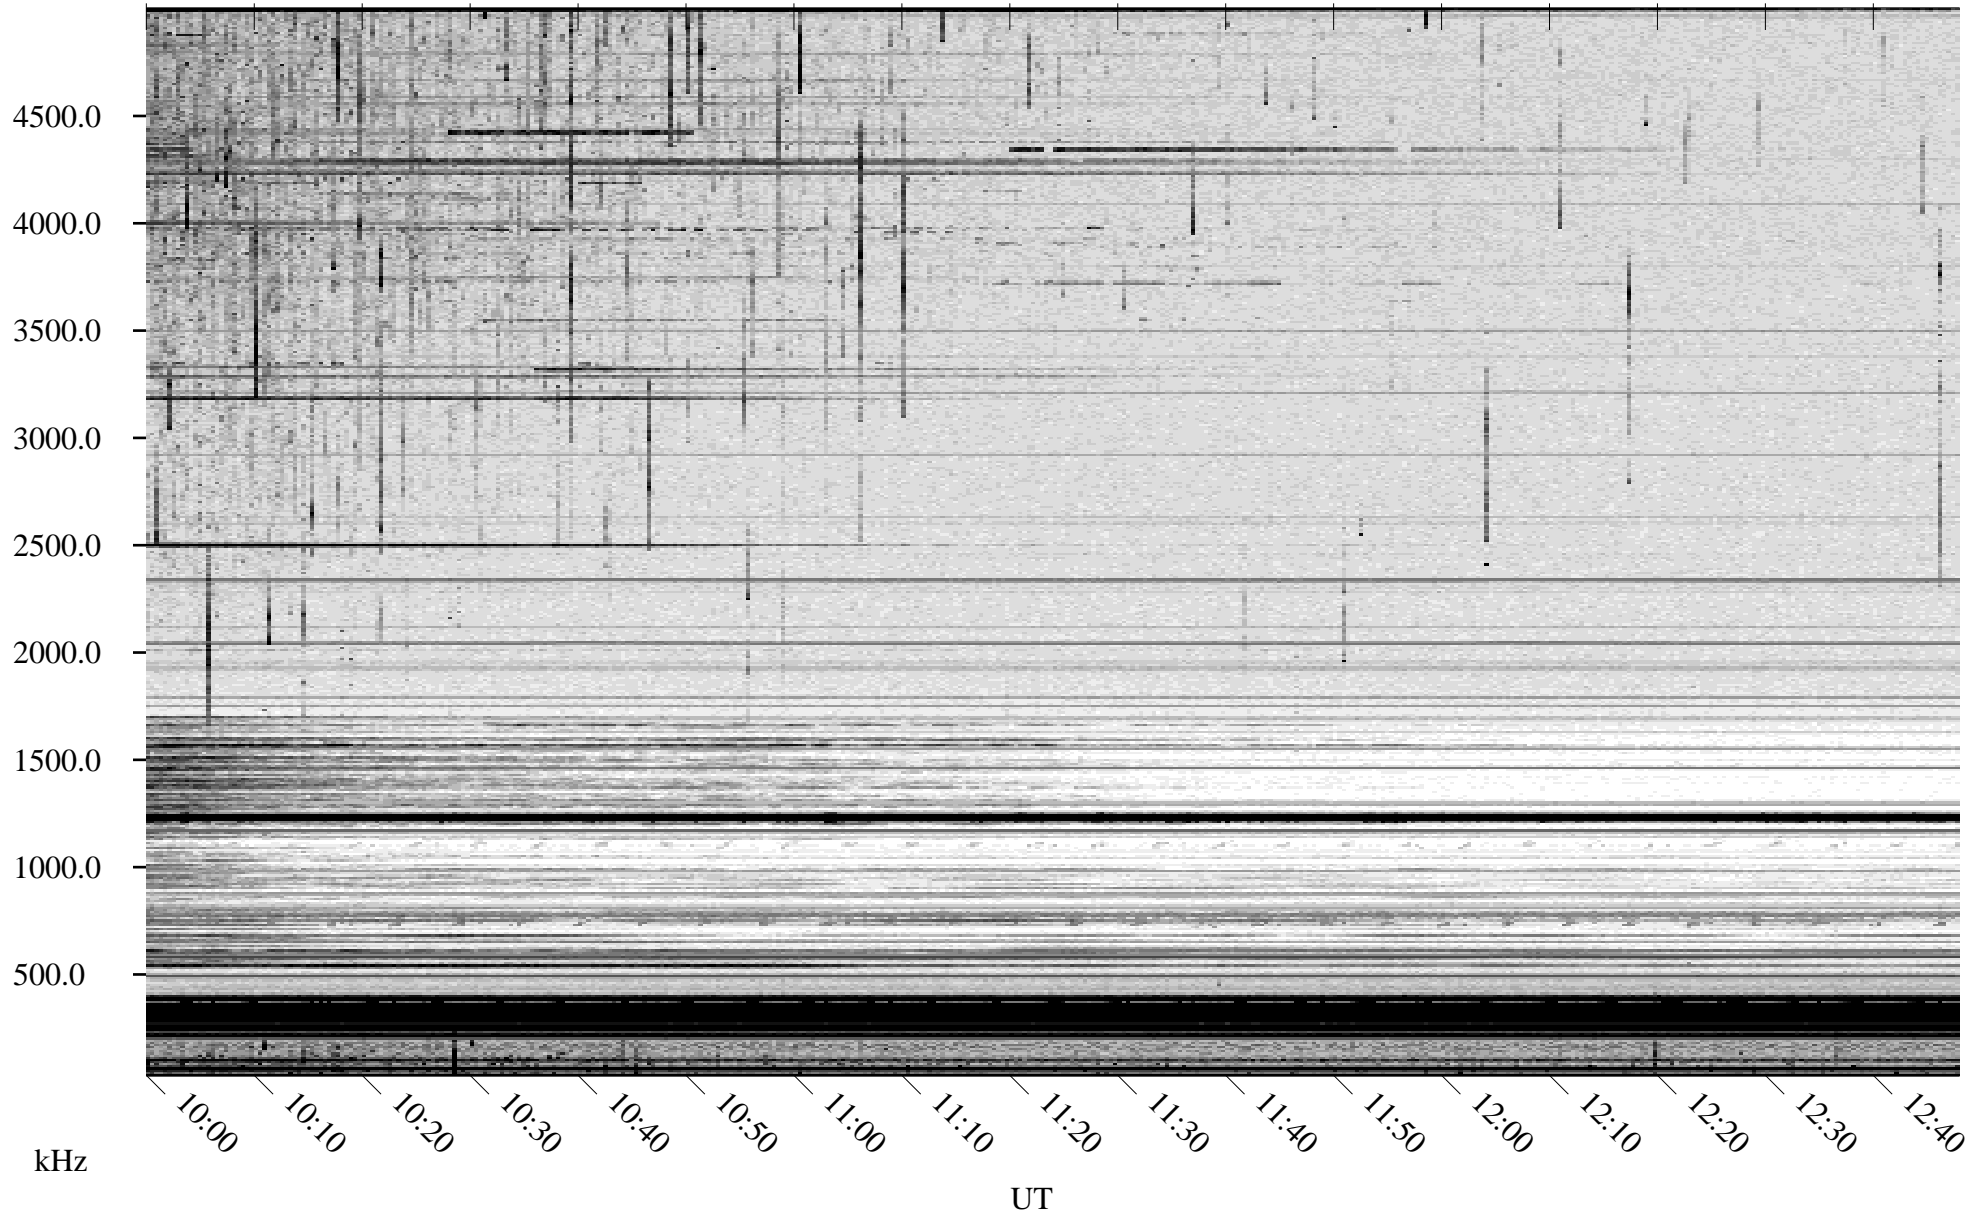

07/03/2009 Churchill, Manitoba

Linear Scale Black = 161 White = 15

ch09184l.r00SUm max_12

Page 1

07/03/2009 Churchill, Manitoba

Linear Scale Black = 161 White = 15

ch09184l.r00SUm max_12

Page 2

07/04/2009 Churchill, Manitoba

Linear Scale Black = 161 White = 15

ch09184l.r00SUm max_12

Page 3

07/04/2009 Churchill, Manitoba

Linear Scale Black = 161 White = 15

ch09184l.r00SUm max_12

Page 4

07/04/2009 Churchill, Manitoba

Linear Scale Black = 161 White = 15

ch09184l.r00SUm max_12

Page 5

07/04/2009 Churchill, Manitoba

Linear Scale Black = 161 White = 15

ch09184l.r00SUm max_12

Page 6

07/04/2009 Churchill, Manitoba

Linear Scale Black = 161 White = 15

ch09184l.r00SUm max_12

Page 7

07/04/2009 Churchill, Manitoba

Linear Scale Black = 161 White = 15

ch09184l.r00SUm max_12

Page 8