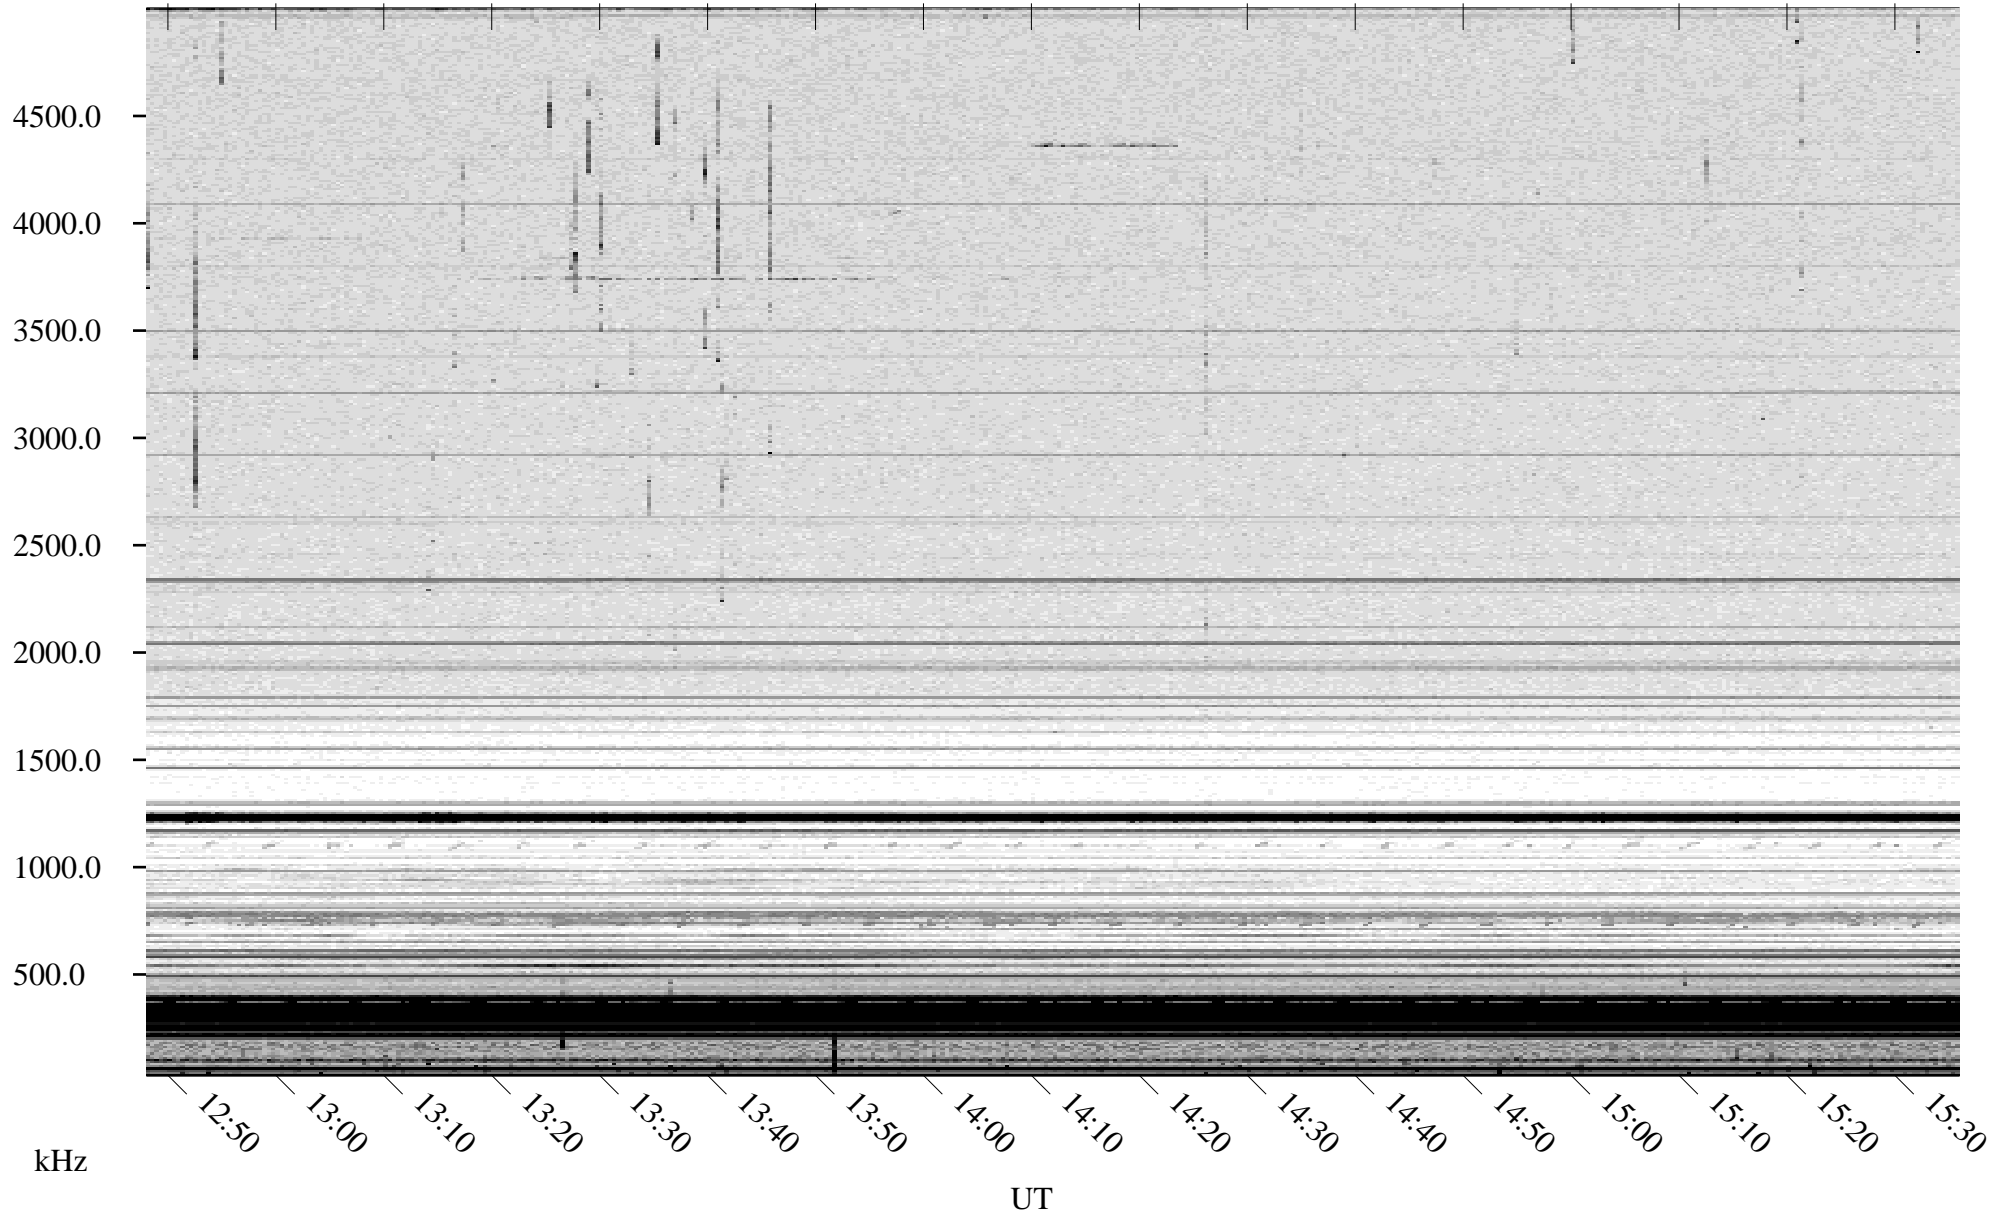

07/03/2009 Churchill, Manitoba

Linear Scale Black = 161 White = 15

ch09184l.r00SUm max_12

Page 1

07/03/2009 Churchill, Manitoba

Linear Scale Black = 161 White = 15

ch09184l.r00SUm max_12

Page 2

07/04/2009 Churchill, Manitoba

Linear Scale Black = 161 White = 15

ch09184l.r00SUm max_12

Page 3

07/04/2009 Churchill, Manitoba

Linear Scale Black = 161 White = 15

ch09184l.r00SUm max_12

Page 4

07/04/2009 Churchill, Manitoba

Linear Scale Black = 161 White = 15

ch09184l.r00SUm max_12

Page 5

07/04/2009 Churchill, Manitoba

Linear Scale Black = 161 White = 15

ch09184l.r00SUm max_12

Page 6

07/04/2009 Churchill, Manitoba

Linear Scale Black = 161 White = 15

ch09184l.r00SUm max_12

Page 7

07/04/2009 Churchill, Manitoba

Linear Scale Black = 161 White = 15

ch09184l.r00SUm max_12

Page 8