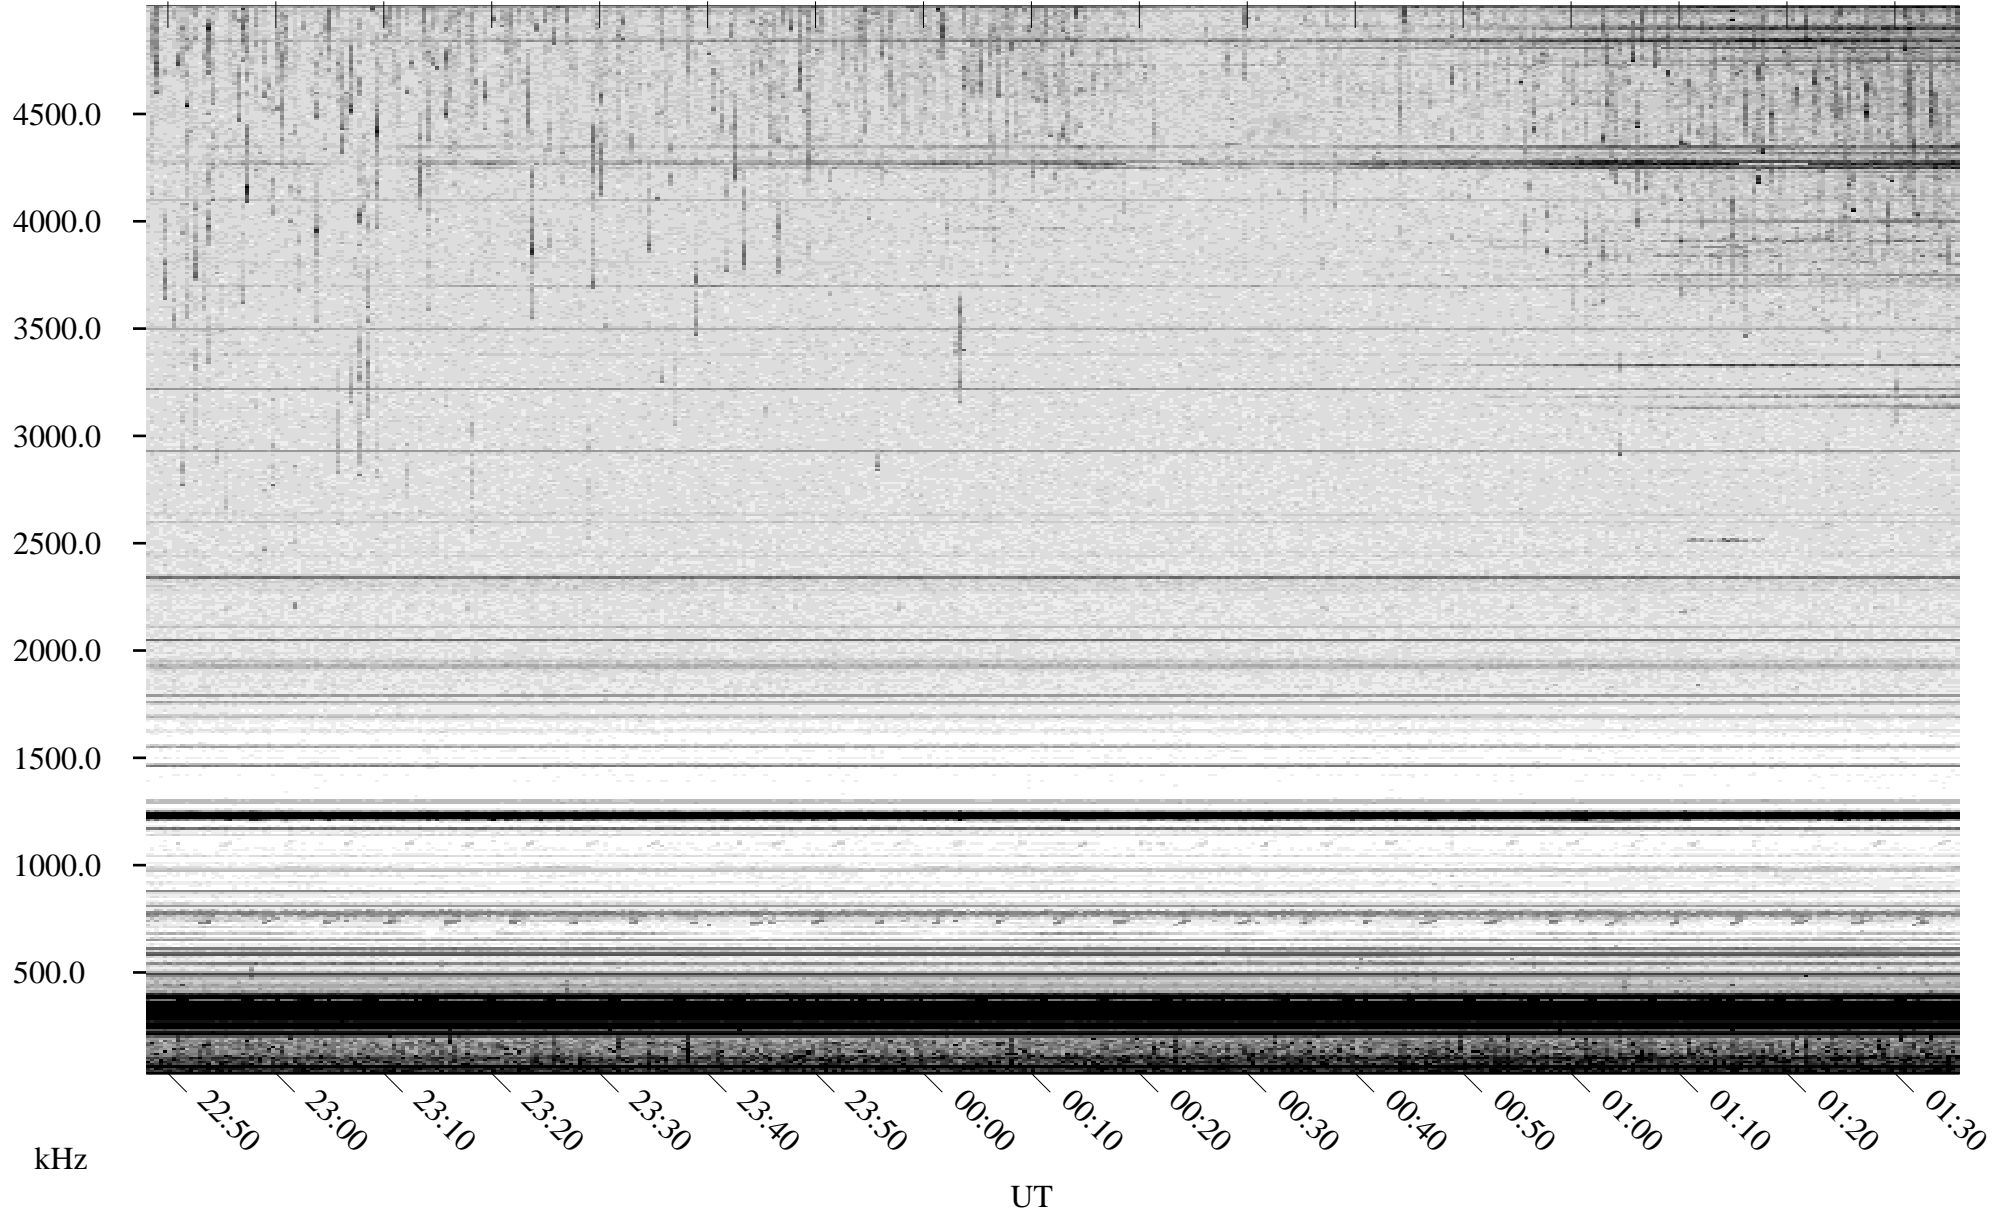

07/03/2009 Churchill, Manitoba

Linear Scale Black = 161 White = 15

ch09184l.r00SUm max_12

Page 1

07/03/2009 Churchill, Manitoba

Linear Scale Black = 161 White = 15

ch09184l.r00SUm max_12

Page 2

07/04/2009 Churchill, Manitoba

Linear Scale Black = 161 White = 15

ch09184l.r00SUm max_12

Page 3

07/04/2009 Churchill, Manitoba

Linear Scale Black = 161 White = 15

ch09184l.r00SUm max_12

Page 4

07/04/2009 Churchill, Manitoba

Linear Scale Black = 161 White = 15

ch09184l.r00SUm max_12

Page 5

07/04/2009 Churchill, Manitoba

Linear Scale Black = 161 White = 15

ch09184l.r00SUm max_12

Page 6

07/04/2009 Churchill, Manitoba

Linear Scale Black = 161 White = 15

ch09184l.r00SUm max_12

Page 7

07/04/2009 Churchill, Manitoba

Linear Scale Black = 161 White = 15

ch09184l.r00SUm max_12

Page 8