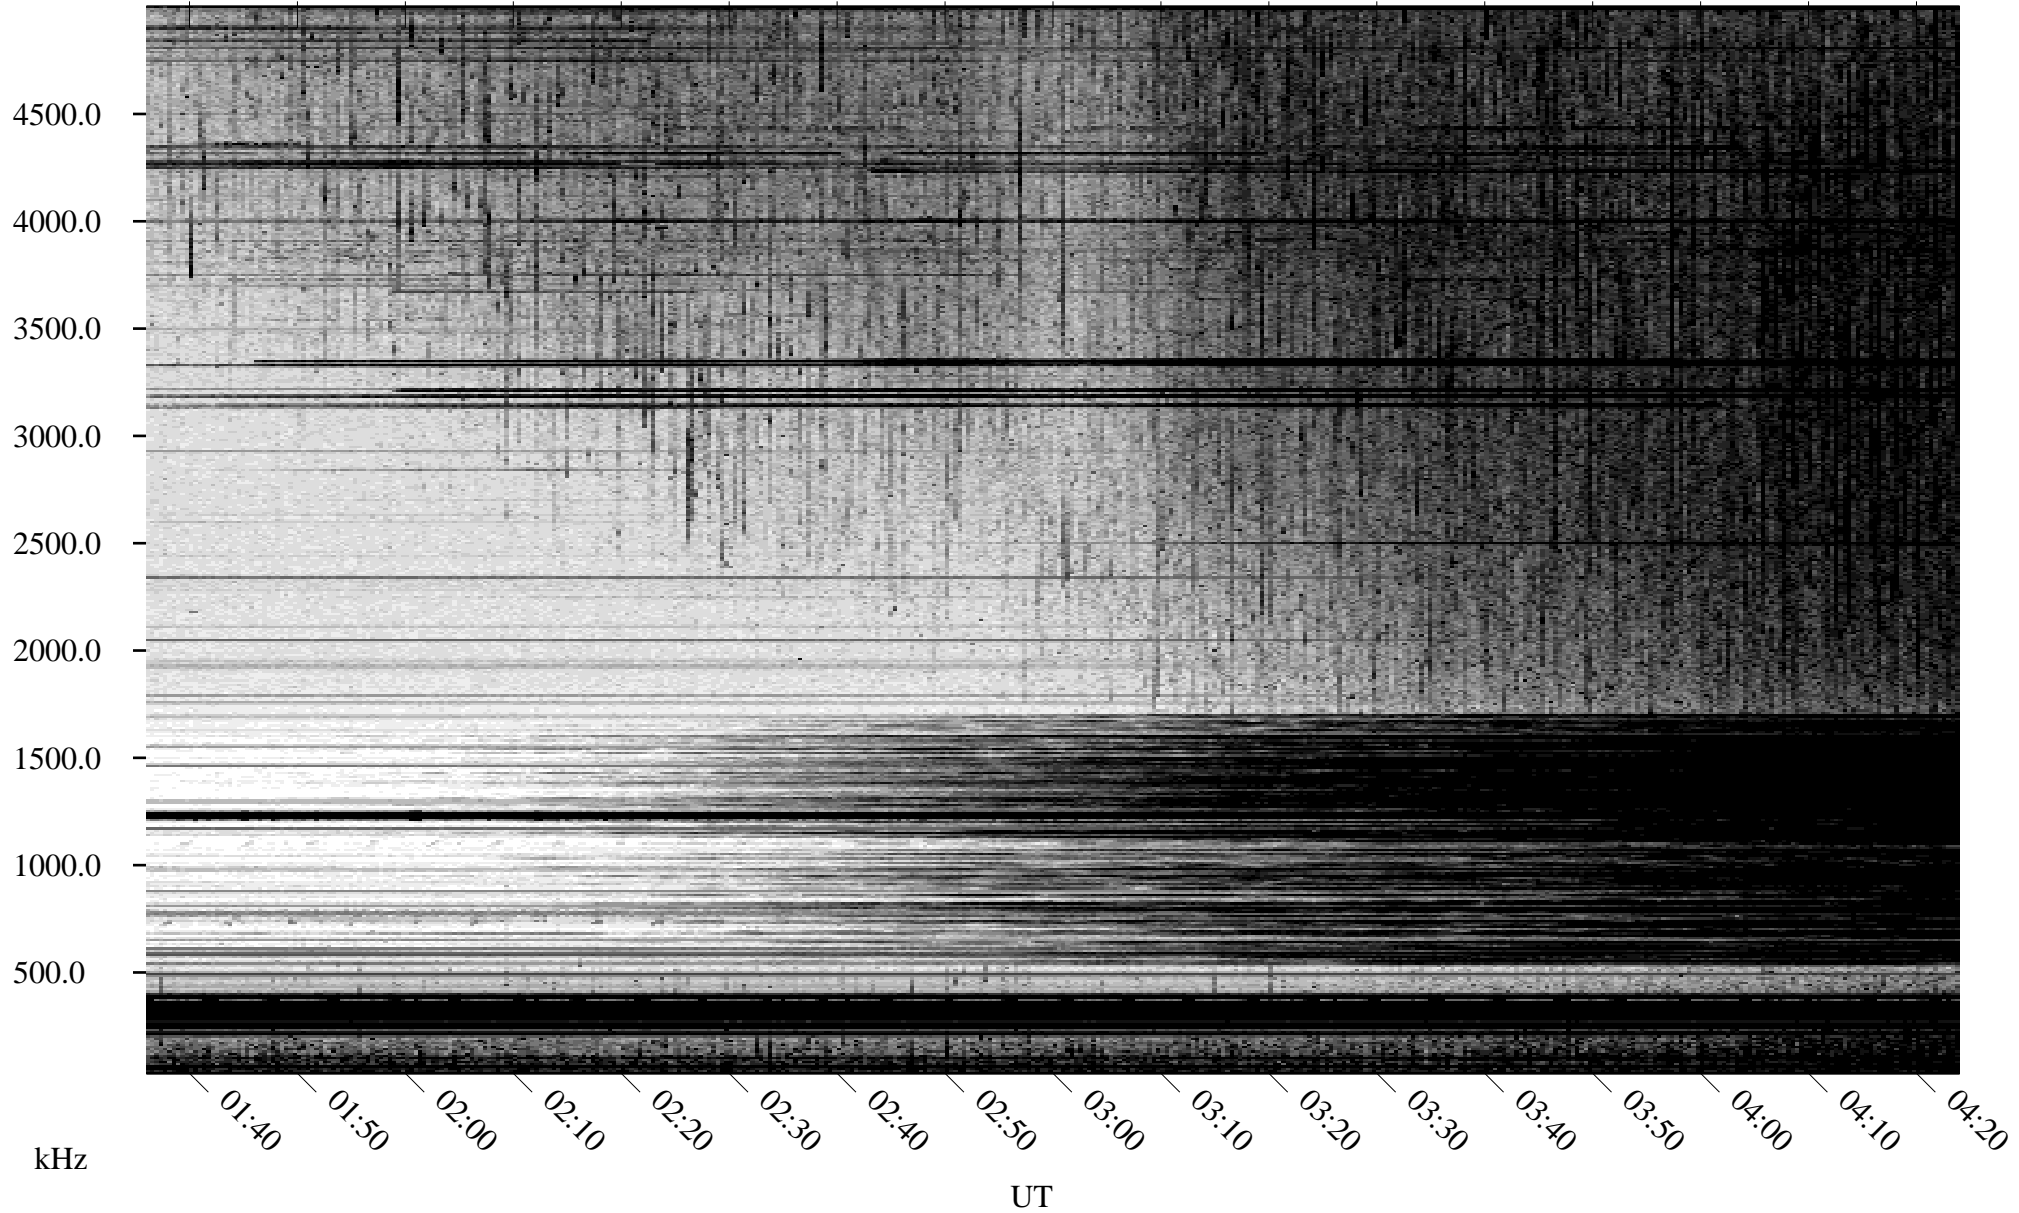

07/03/2009 Churchill, Manitoba

Linear Scale Black = 161 White = 15

ch09184l.r00SUm max_12

Page 1

07/03/2009 Churchill, Manitoba

Linear Scale Black = 161 White = 15

ch09184l.r00SUm max_12

Page 2

07/04/2009 Churchill, Manitoba

Linear Scale Black = 161 White = 15

ch09184l.r00SUm max_12

Page 3

07/04/2009 Churchill, Manitoba

Linear Scale Black = 161 White = 15

ch09184l.r00SUm max_12

Page 4

07/04/2009 Churchill, Manitoba

Linear Scale Black = 161 White = 15

ch09184l.r00SUm max_12

Page 5

07/04/2009 Churchill, Manitoba

Linear Scale Black = 161 White = 15

ch09184l.r00SUm max_12

Page 6

07/04/2009 Churchill, Manitoba

Linear Scale Black = 161 White = 15

ch09184l.r00SUm max_12

Page 7

07/04/2009 Churchill, Manitoba

Linear Scale Black = 161 White = 15

ch09184l.r00SUm max_12

Page 8