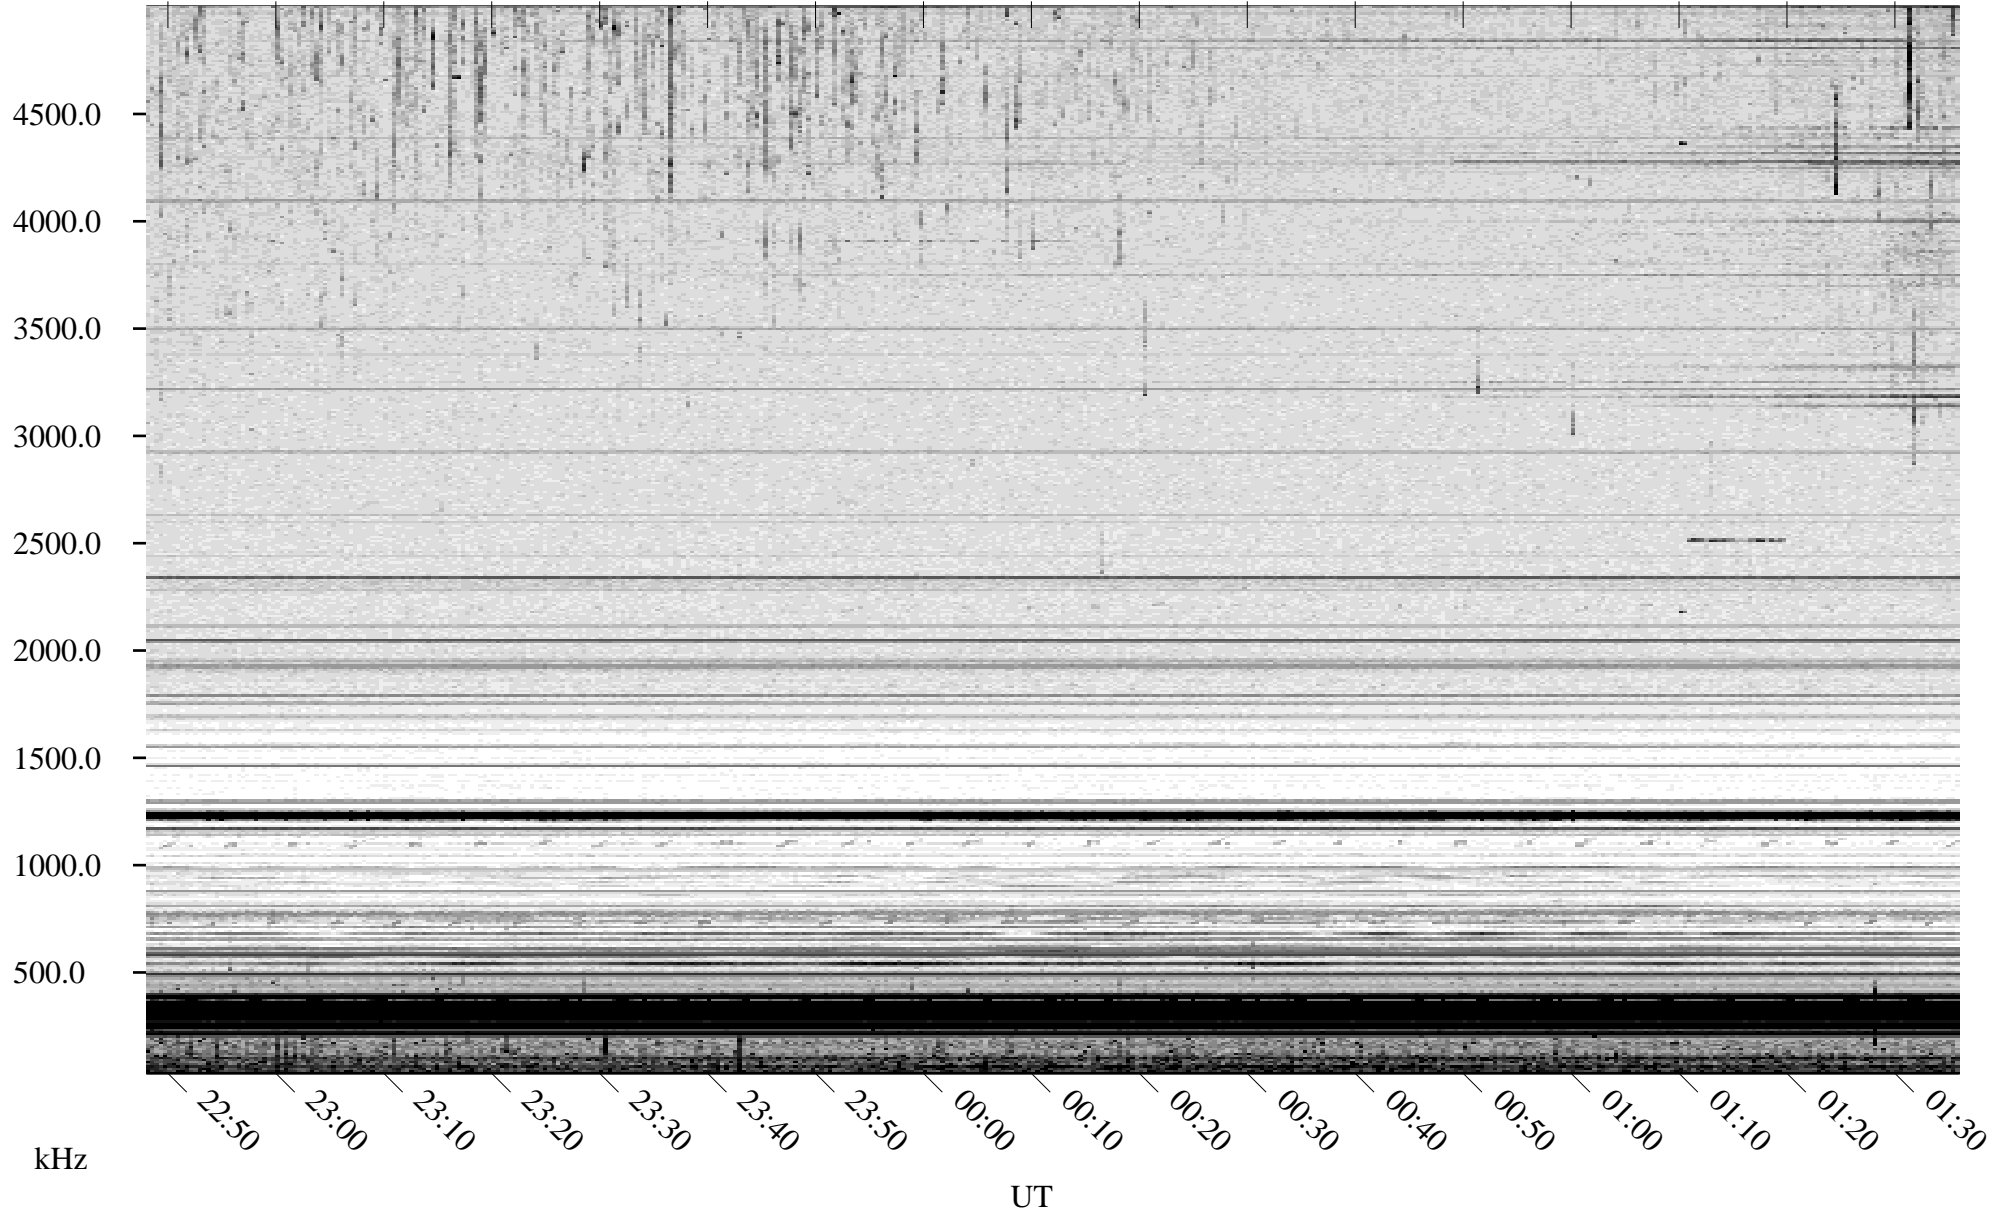

# 07/04/2009 Churchill, Manitoba

Linear Scale    Black = 161    White = 15

ch091851.r00SUm max\_12

Page 1

# 07/04/2009 Churchill, Manitoba

Linear Scale    Black = 161    White = 15

ch091851.r00SUm max\_12

Page 2

# 07/05/2009 Churchill, Manitoba

Linear Scale    Black = 161    White = 15

ch09185l.r00SUm max\_12

Page 3

# 07/05/2009 Churchill, Manitoba

Linear Scale    Black = 161    White = 15

ch091851.r00SUm max\_12

Page 4