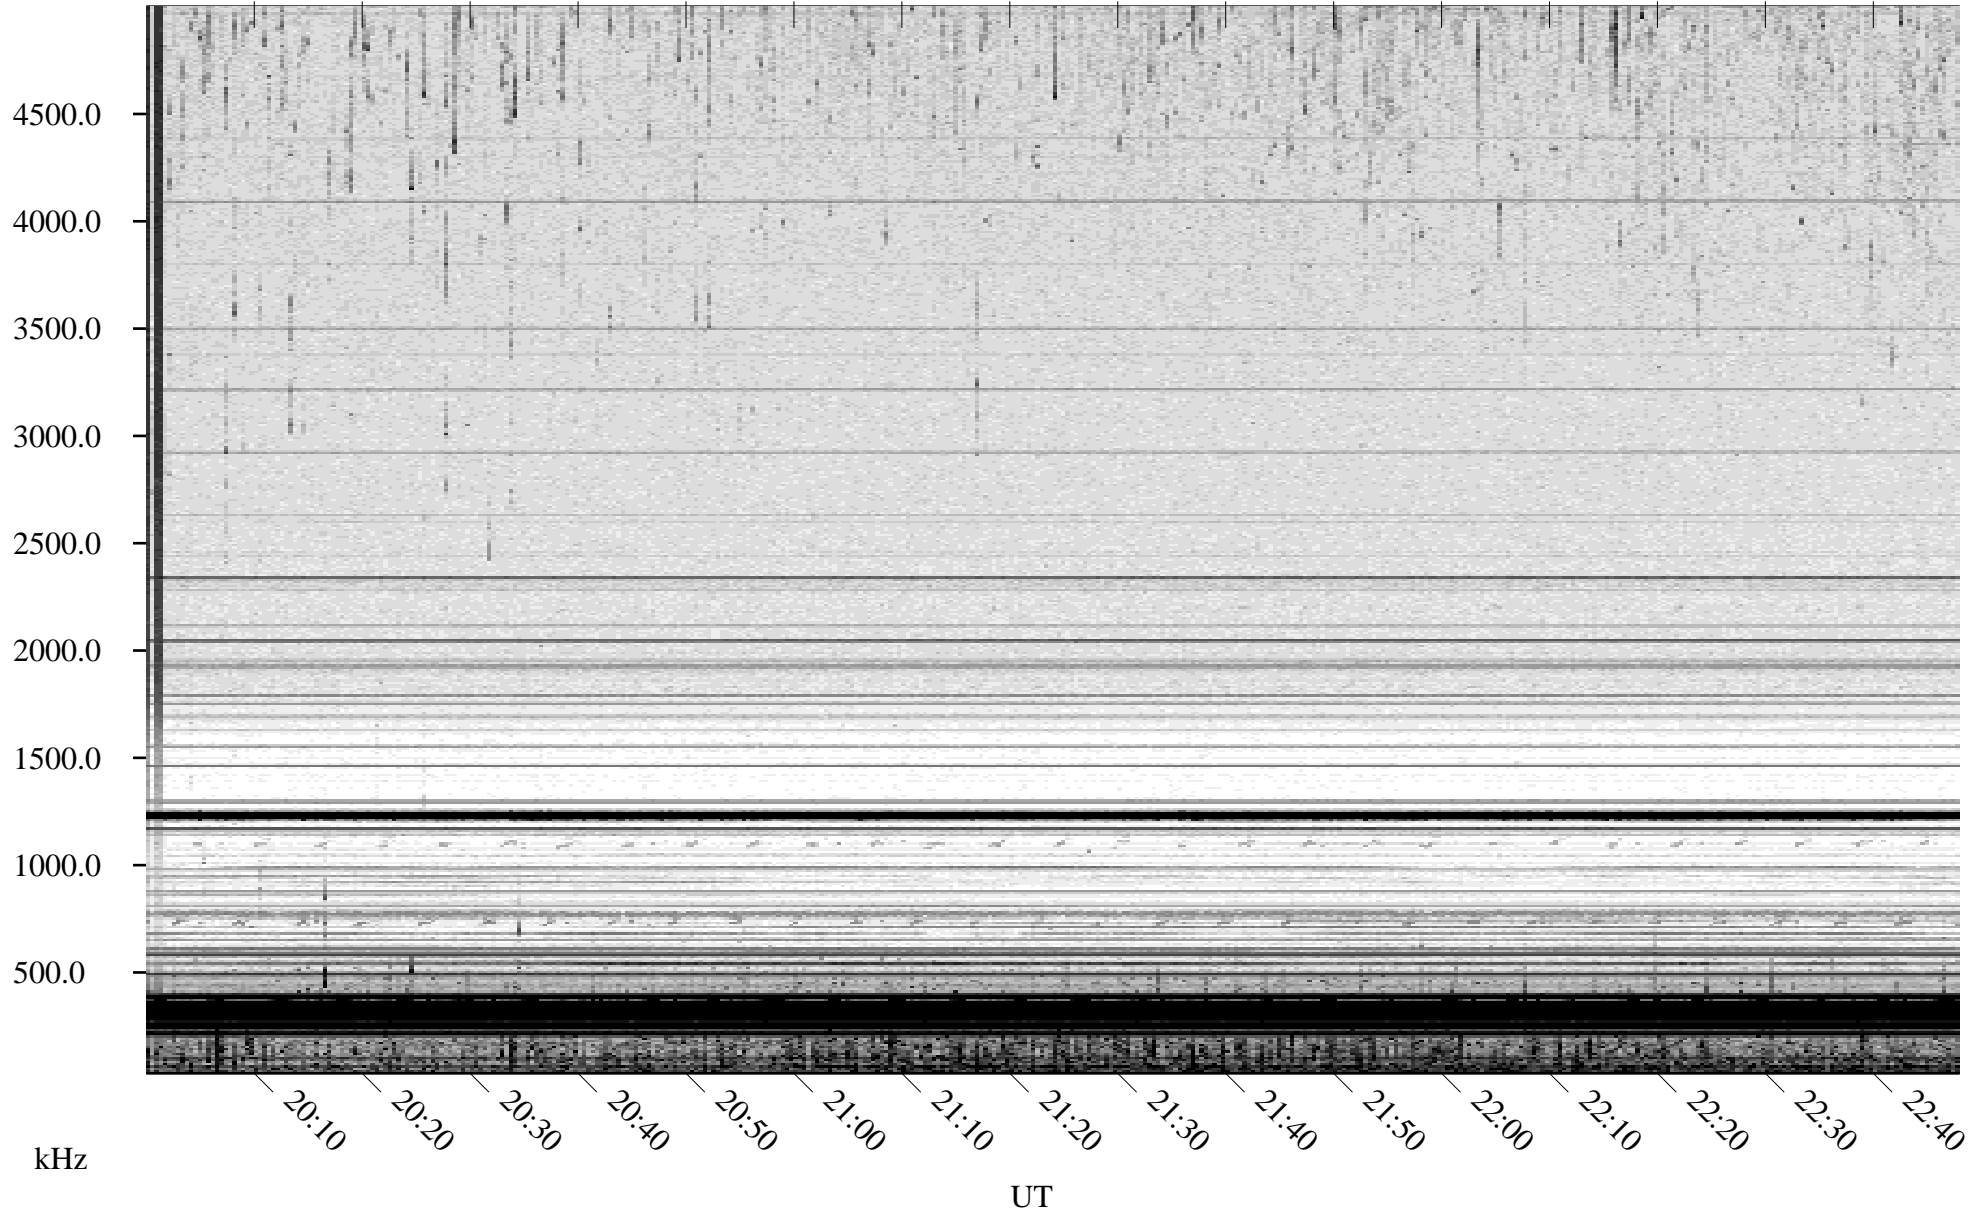

# 07/04/2009 Churchill, Manitoba

Linear Scale    Black = 161    White = 15

ch091851.r00SUm max\_12

Page 1

# 07/04/2009 Churchill, Manitoba

Linear Scale    Black = 161    White = 15

ch091851.r00SUm max\_12

Page 2

# 07/05/2009 Churchill, Manitoba

Linear Scale    Black = 161    White = 15

ch09185l.r00SUm max\_12

Page 3

# 07/05/2009 Churchill, Manitoba

Linear Scale    Black = 161    White = 15

ch091851.r00SUm max\_12

Page 4