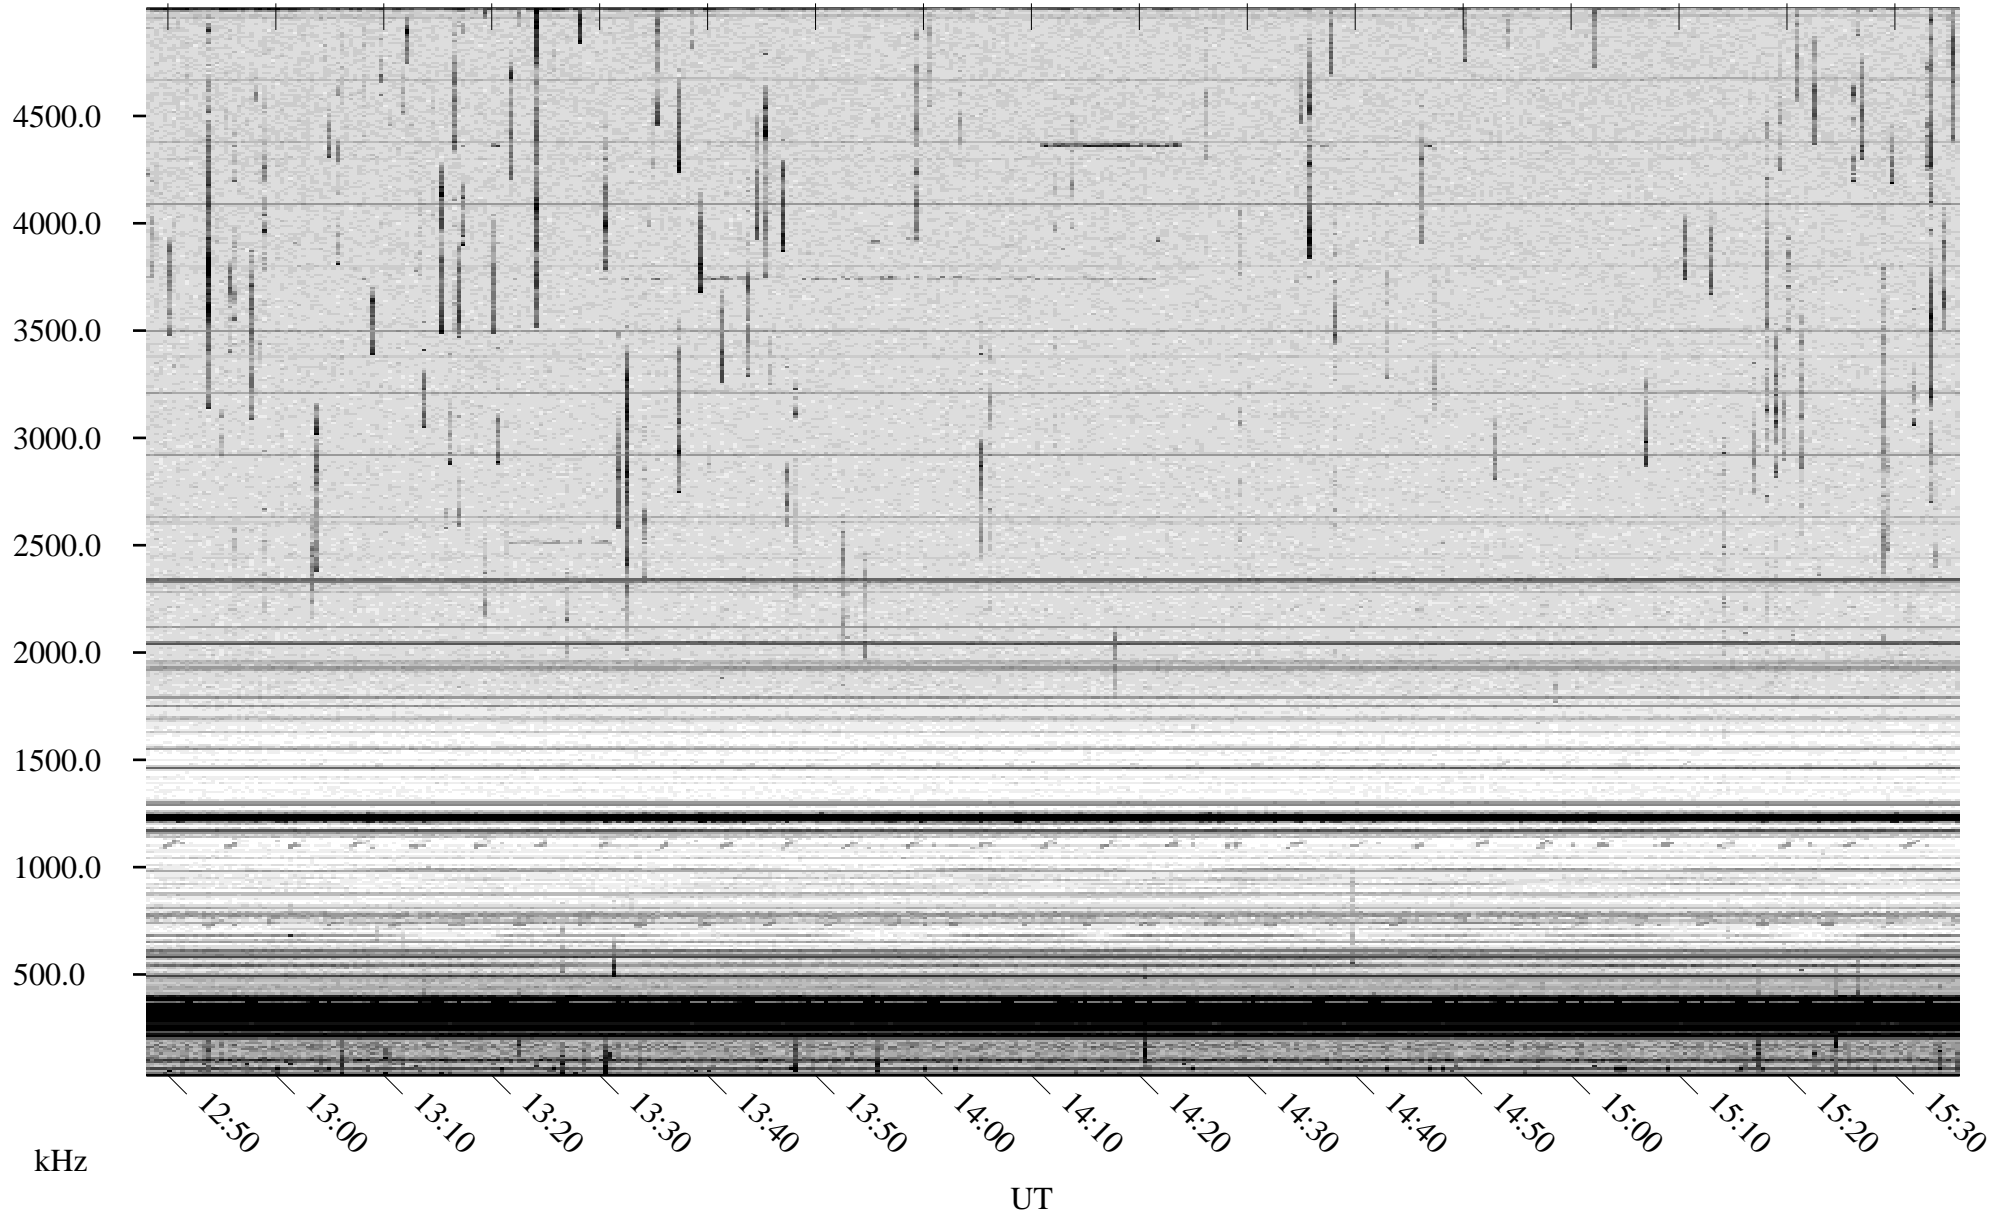

# 07/05/2009 Churchill, Manitoba

Linear Scale    Black = 161    White = 15

ch091851.r00SUm max\_12

Page 5

# 07/05/2009 Churchill, Manitoba

Linear Scale    Black = 161    White = 15

ch091851.r00SUm max\_12

Page 6

# 07/05/2009 Churchill, Manitoba

Linear Scale    Black = 161    White = 15

ch091851.r00SUm max\_12

Page 7

# 07/05/2009 Churchill, Manitoba

Linear Scale    Black = 161    White = 15

ch091851.r00SUm max\_12

Page 8