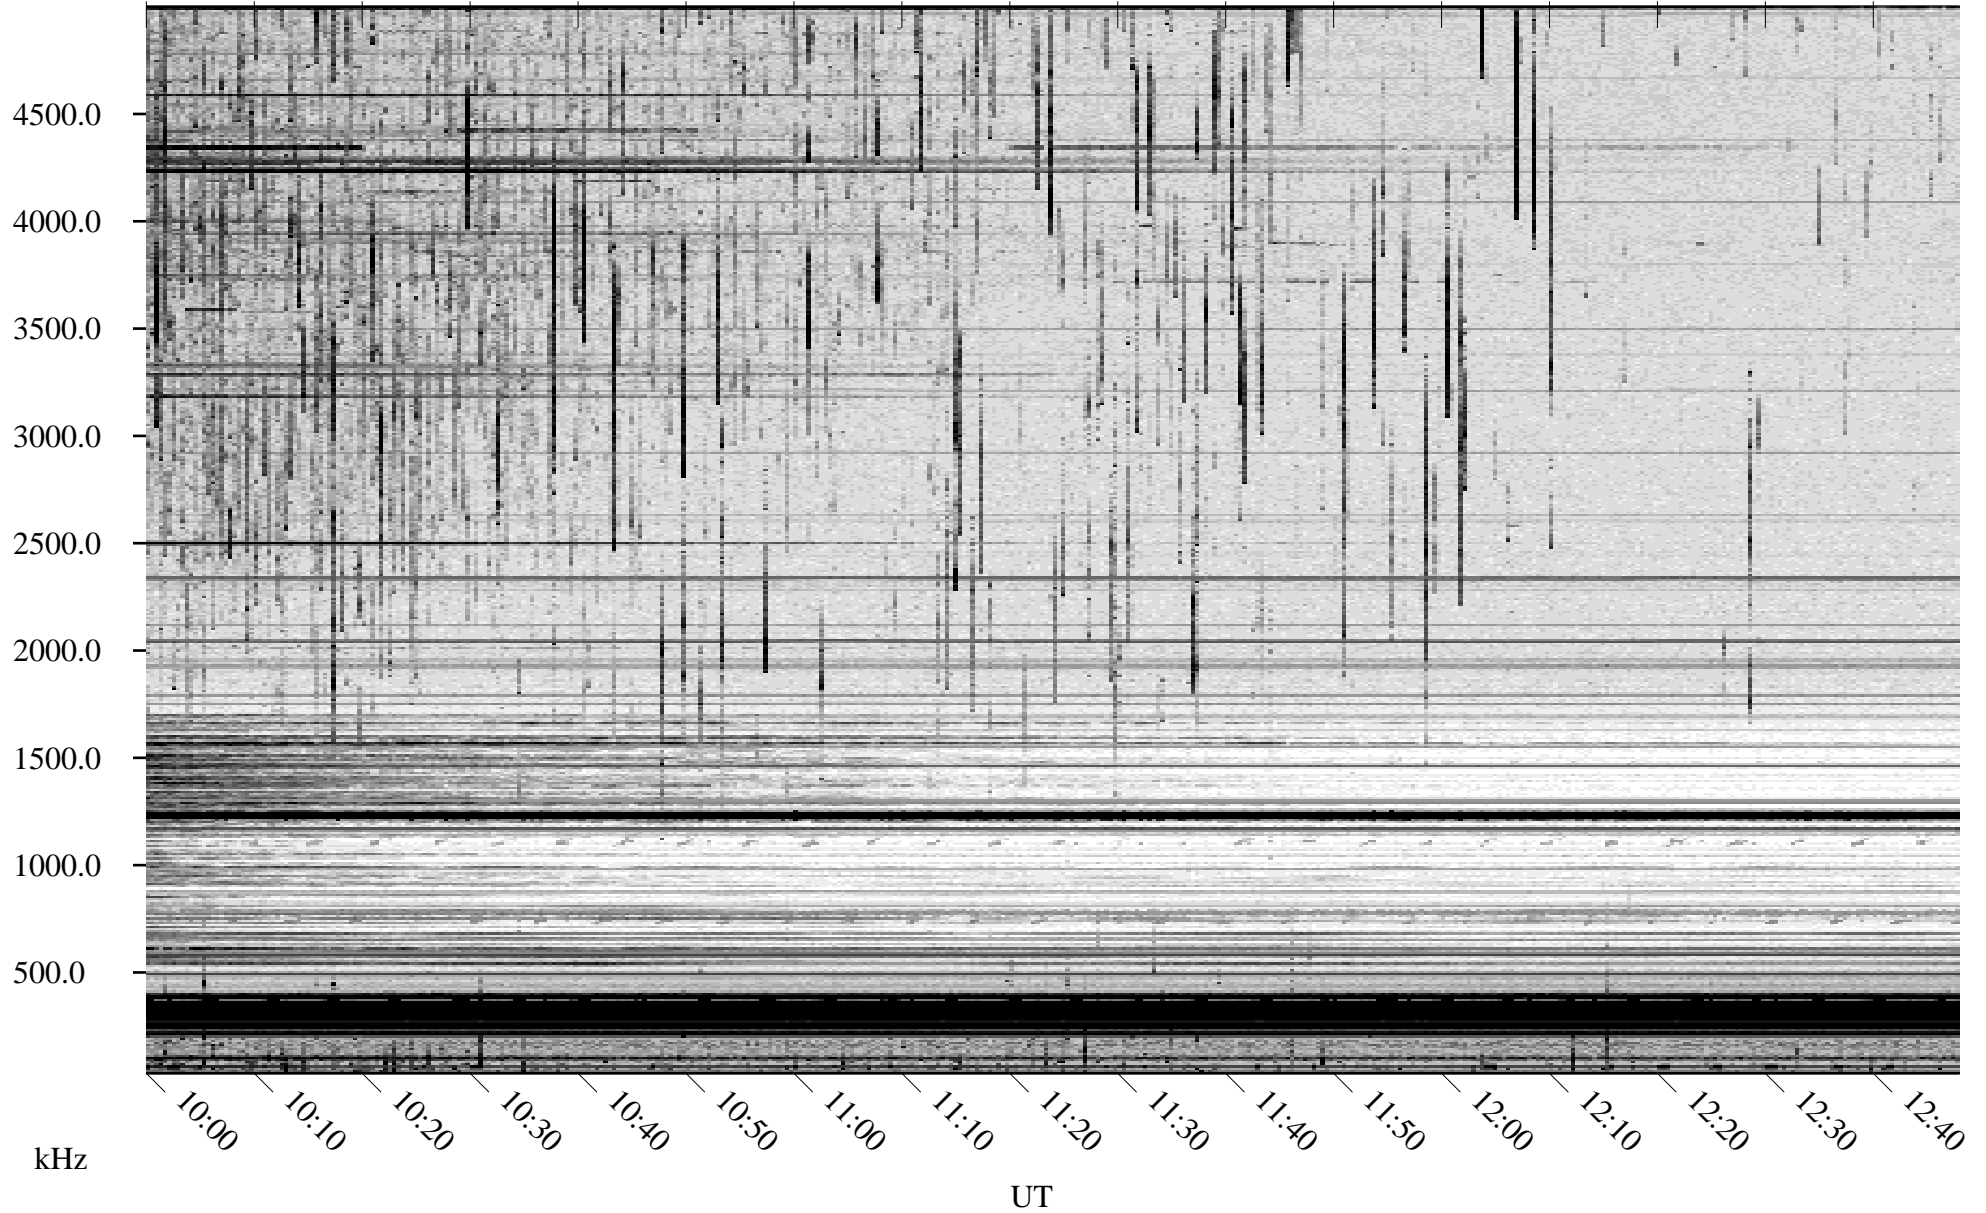

# 07/05/2009 Churchill, Manitoba

Linear Scale    Black = 161    White = 15

ch091851.r00SUm max\_12

Page 5

# 07/05/2009 Churchill, Manitoba

Linear Scale    Black = 161    White = 15

ch091851.r00SUm max\_12

Page 6