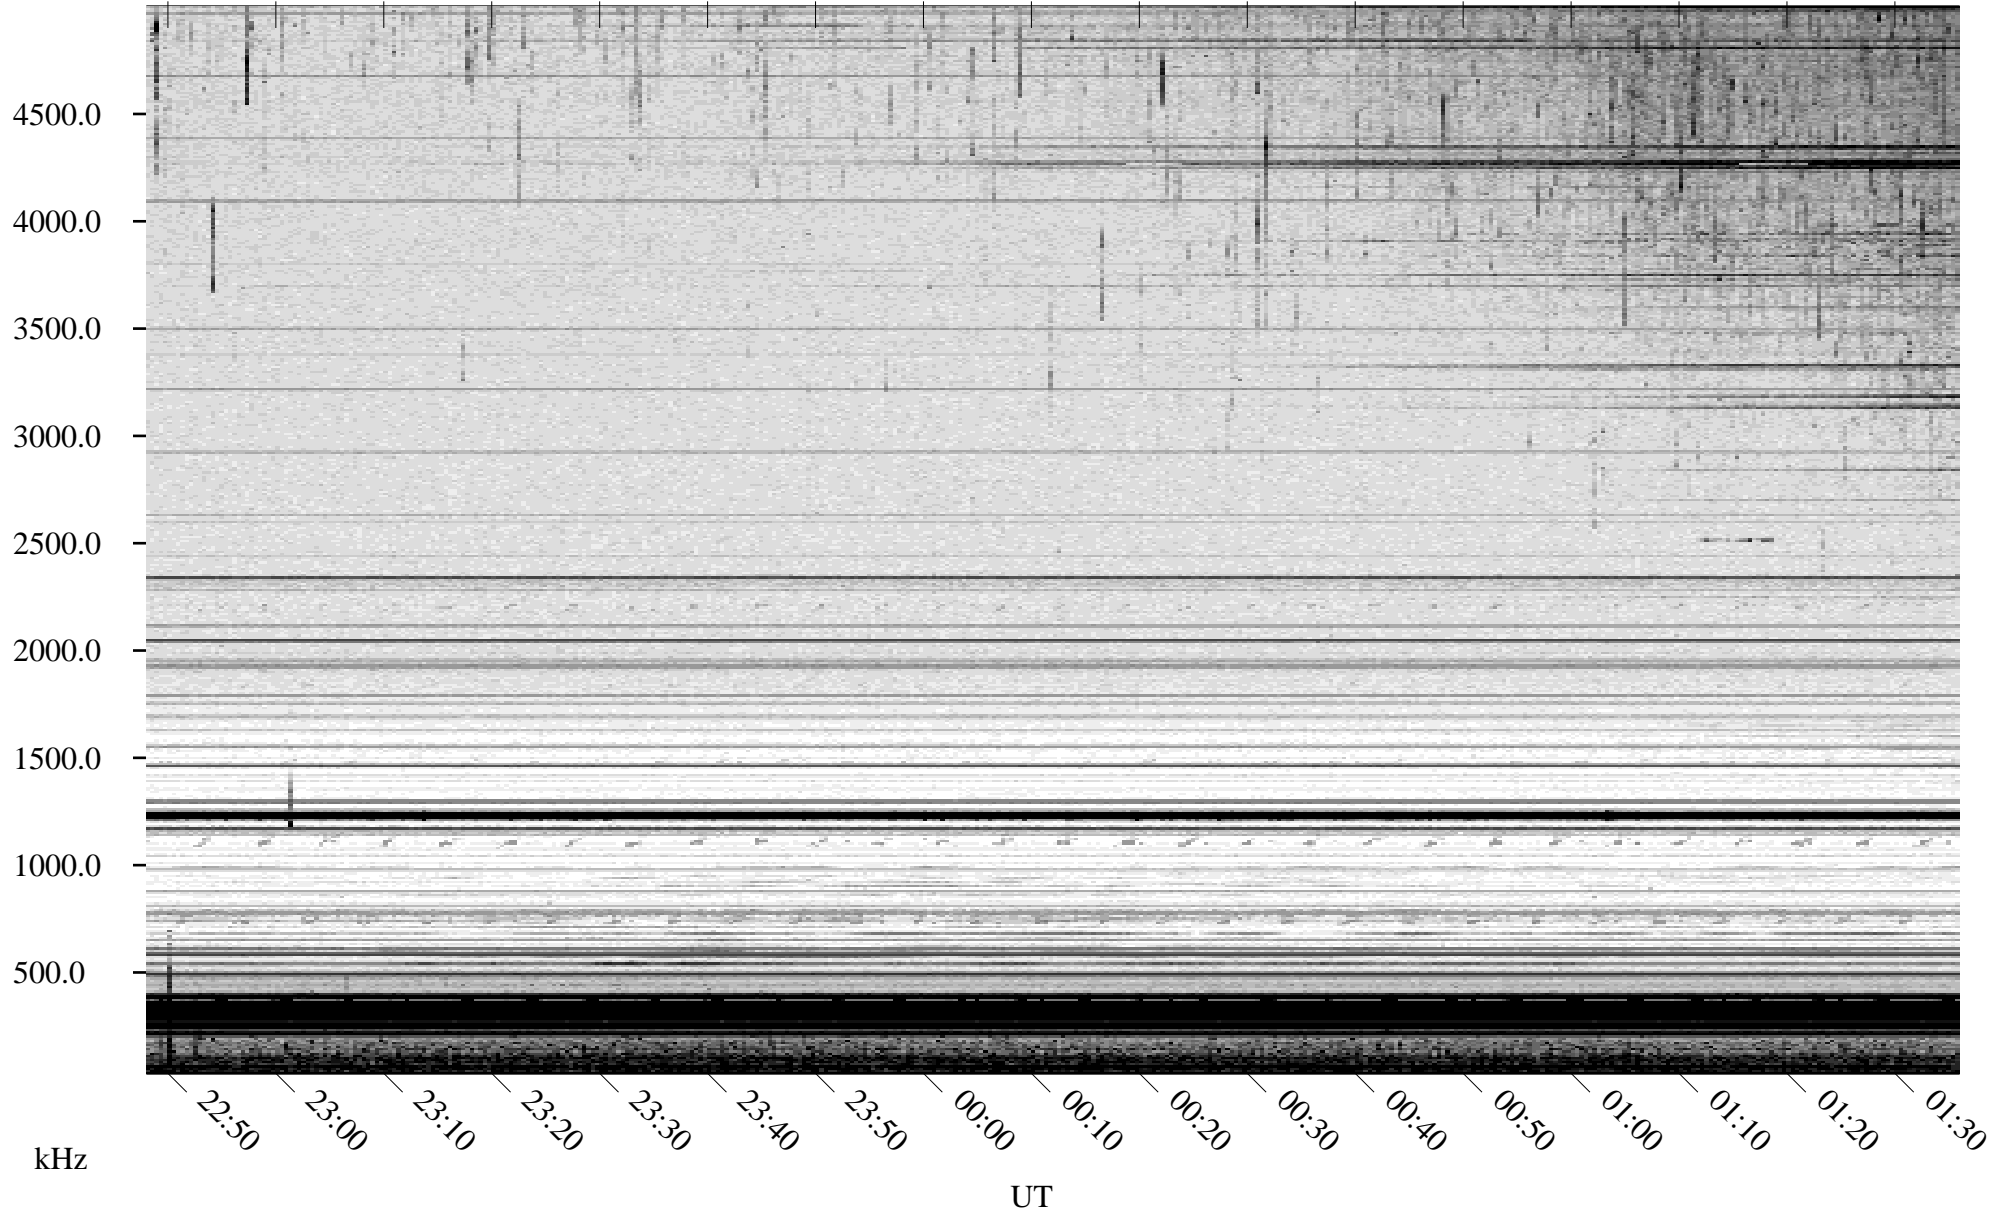

07/06/2009 Churchill, Manitoba

Linear Scale Black = 161 White = 15

ch09187l.r00SUm max_12

Page 1

07/06/2009 Churchill, Manitoba

Linear Scale Black = 161 White = 15

ch09187l.r00SUm max_12

Page 2

07/07/2009 Churchill, Manitoba

Linear Scale Black = 161 White = 15

ch09187l.r00SUm max_12

Page 3

07/07/2009 Churchill, Manitoba

Linear Scale Black = 161 White = 15

ch09187l.r00SUm max_12

Page 4

07/07/2009 Churchill, Manitoba

Linear Scale Black = 161 White = 15

ch091871.r00SUm max_12

Page 5

07/07/2009 Churchill, Manitoba

Linear Scale Black = 161 White = 15

ch09187l.r00SUm max_12

Page 6

07/07/2009 Churchill, Manitoba

Linear Scale Black = 161 White = 15

ch09187l.r00SUm max_12

Page 7

07/07/2009 Churchill, Manitoba

Linear Scale Black = 161 White = 15

ch091871.r00SUm max_12

Page 8