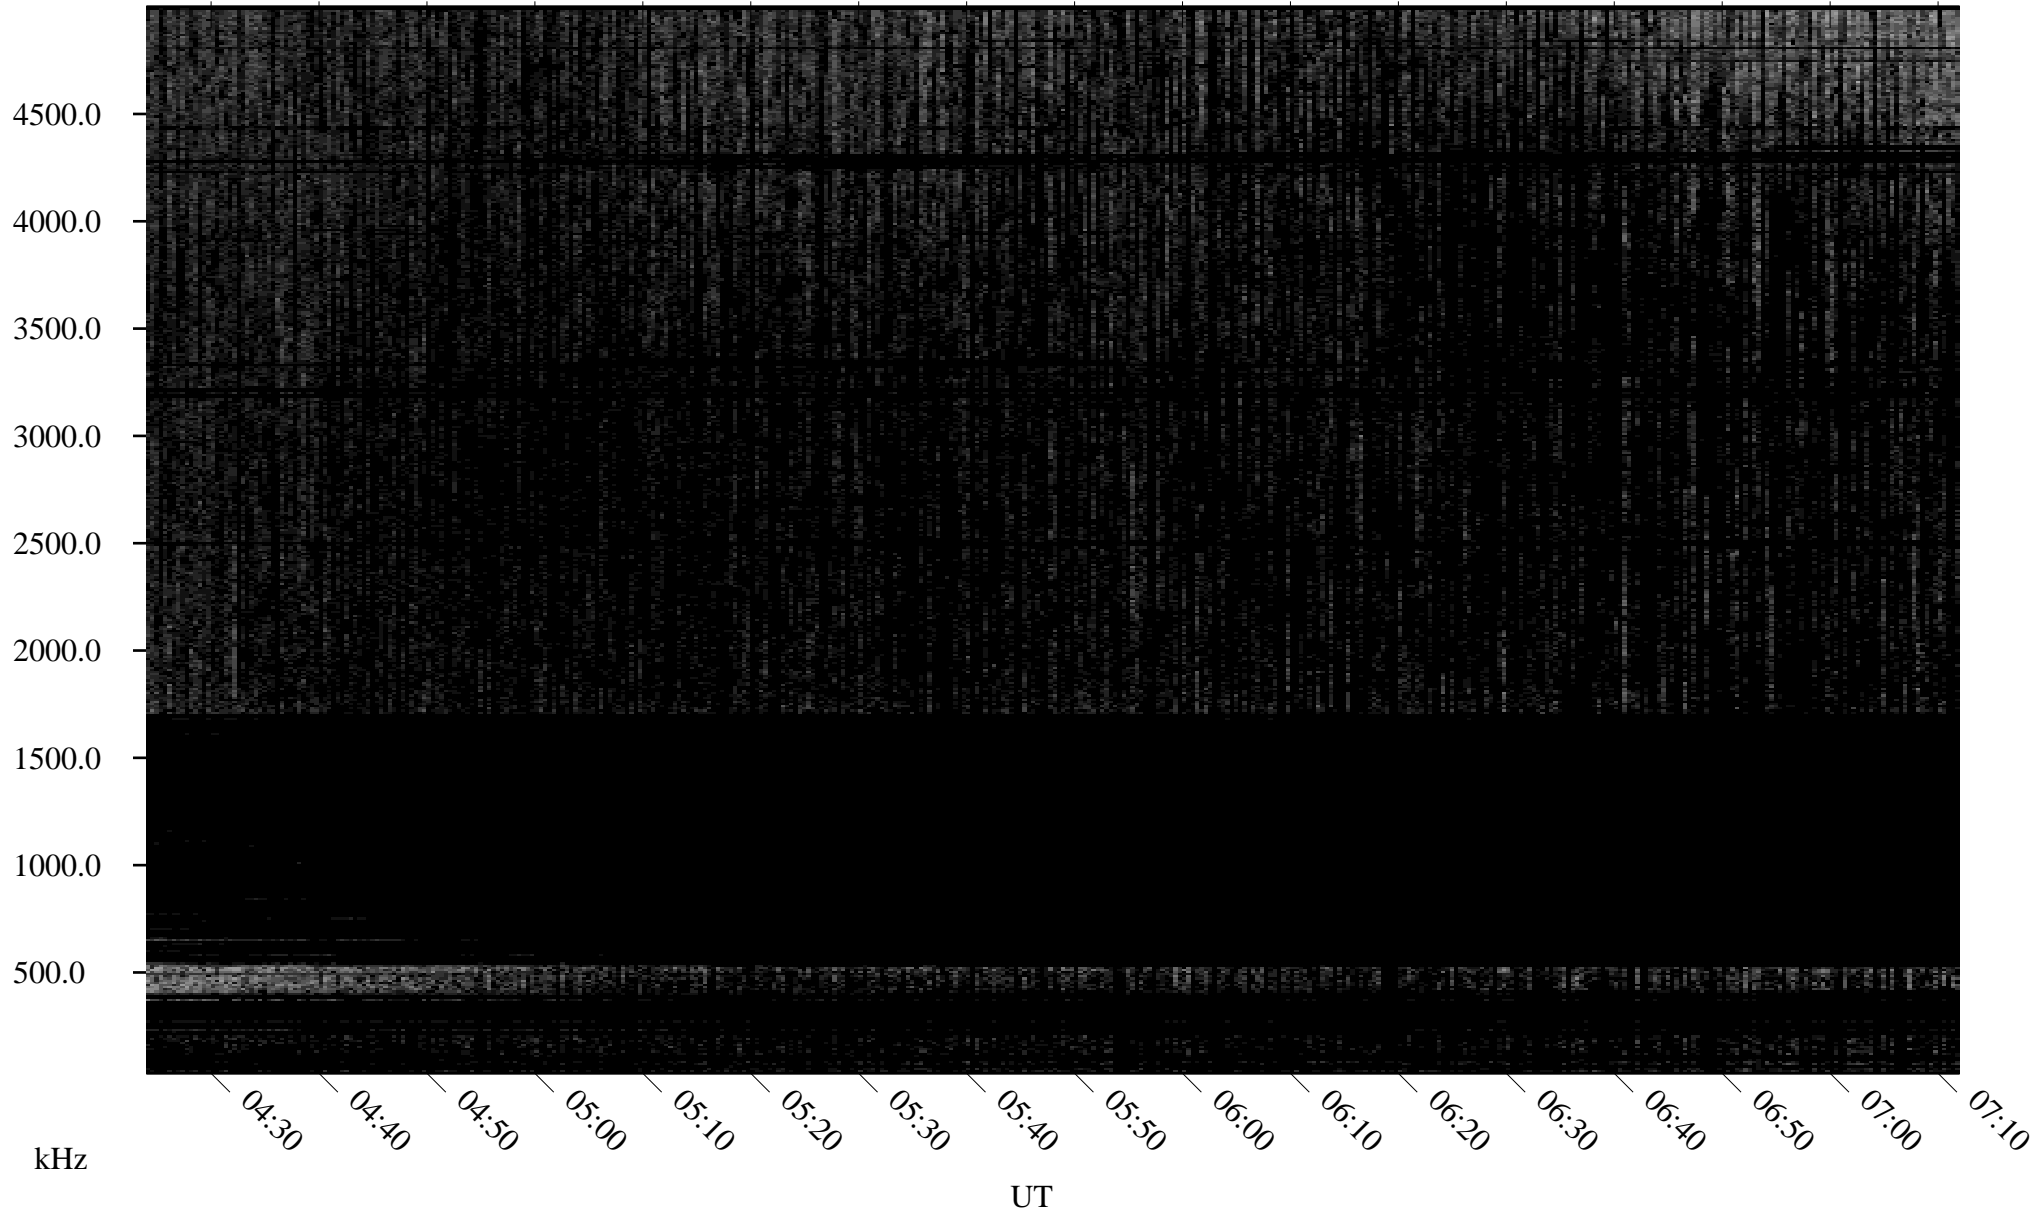

07/06/2009 Churchill, Manitoba

Linear Scale Black = 161 White = 15

ch09187l.r00SUm max_12

Page 1

07/06/2009 Churchill, Manitoba

Linear Scale Black = 161 White = 15

ch09187l.r00SUm max_12

Page 2

07/07/2009 Churchill, Manitoba

Linear Scale Black = 161 White = 15

ch09187l.r00SUm max_12

Page 3

07/07/2009 Churchill, Manitoba

Linear Scale Black = 161 White = 15

ch09187l.r00SUm max_12

Page 4

07/07/2009 Churchill, Manitoba

Linear Scale Black = 161 White = 15

ch091871.r00SUm max_12

Page 5

07/07/2009 Churchill, Manitoba

Linear Scale Black = 161 White = 15

ch09187l.r00SUm max_12

Page 6

07/07/2009 Churchill, Manitoba

Linear Scale Black = 161 White = 15

ch09187l.r00SUm max_12

Page 7

07/07/2009 Churchill, Manitoba

Linear Scale Black = 161 White = 15

ch091871.r00SUm max_12

Page 8