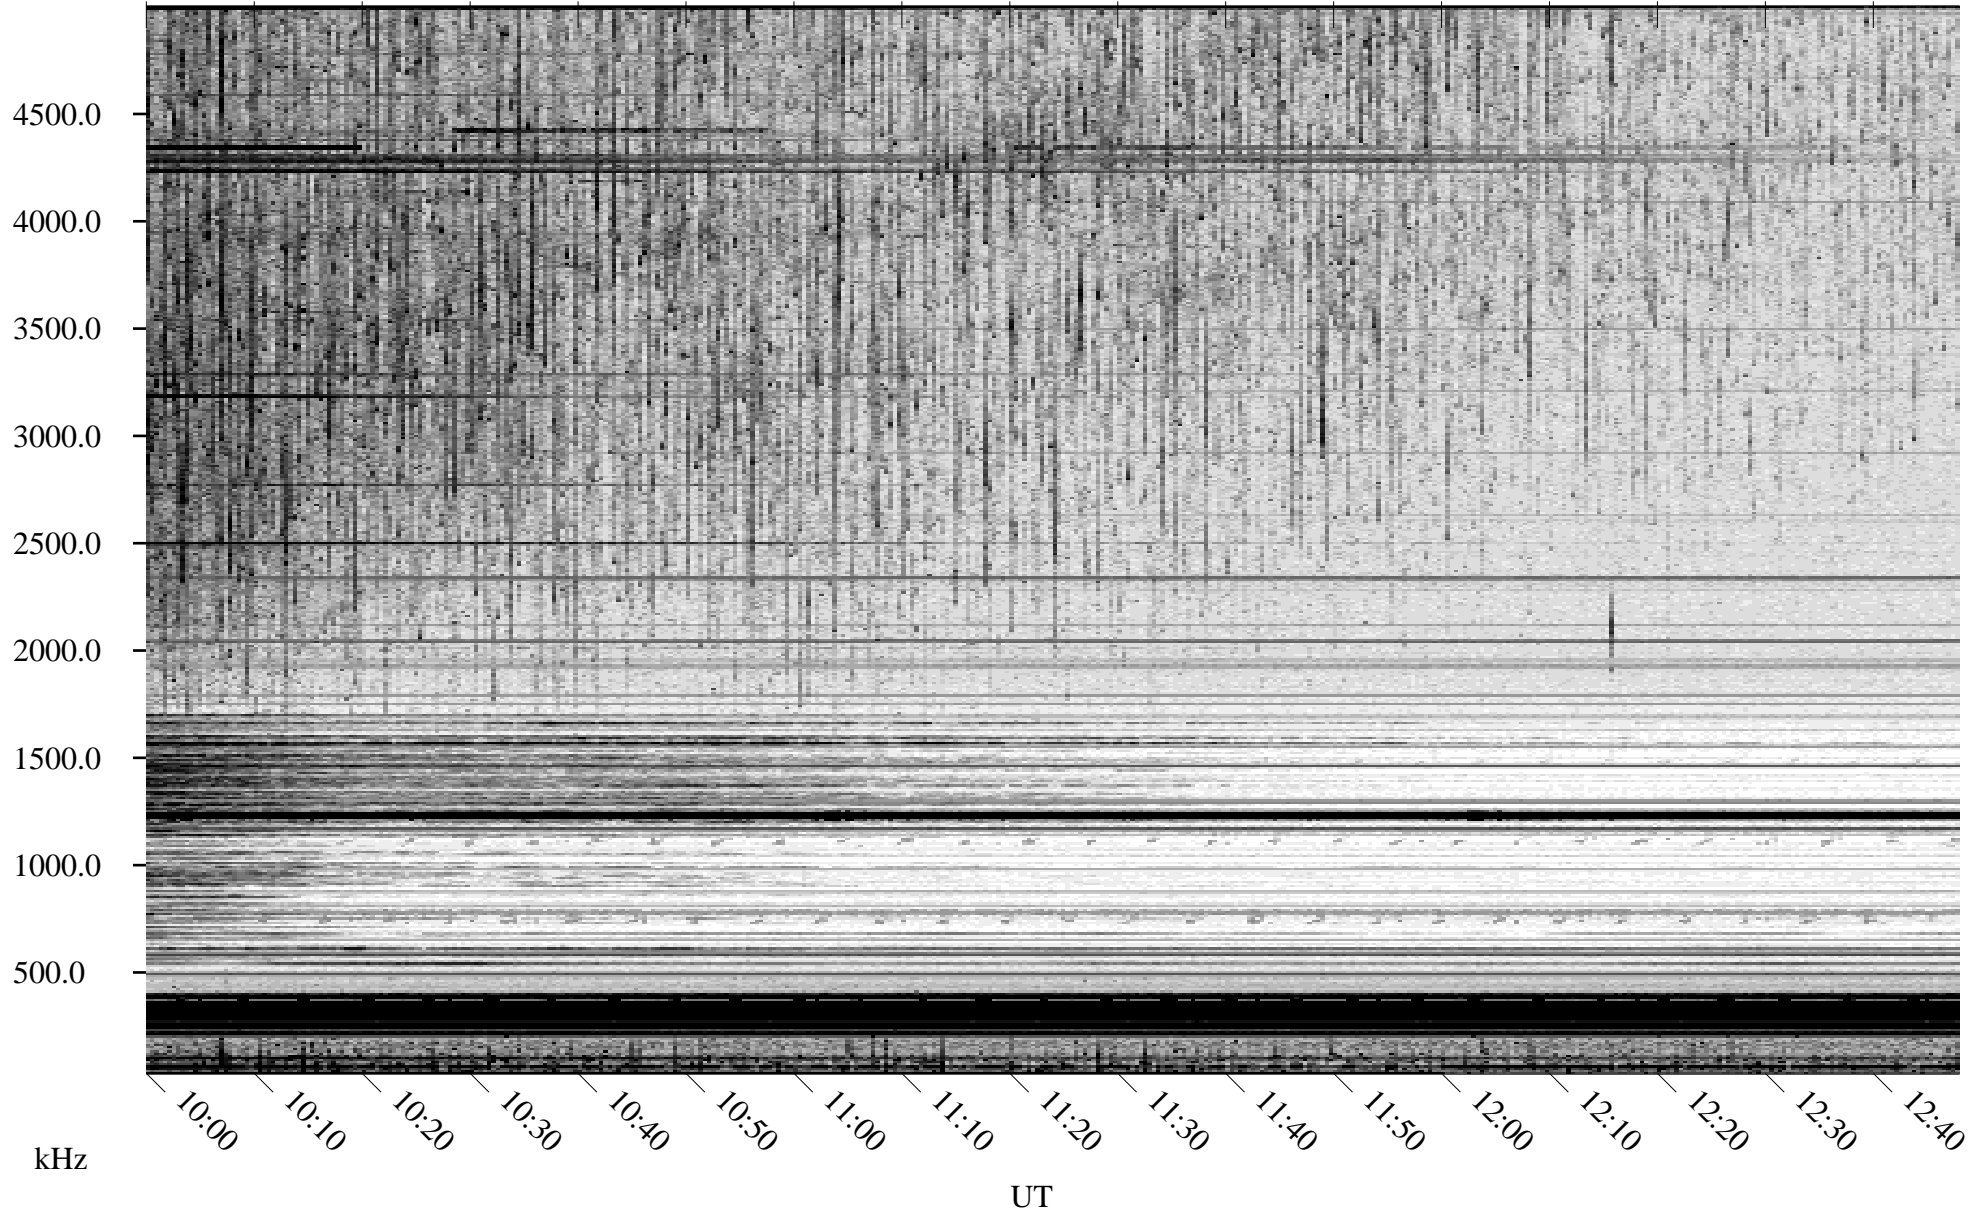

07/06/2009 Churchill, Manitoba

Linear Scale Black = 161 White = 15

ch09187l.r00SUm max_12

Page 1

07/06/2009 Churchill, Manitoba

Linear Scale Black = 161 White = 15

ch09187l.r00SUm max_12

Page 2

07/07/2009 Churchill, Manitoba

Linear Scale Black = 161 White = 15

ch09187l.r00SUm max_12

Page 3

07/07/2009 Churchill, Manitoba

Linear Scale Black = 161 White = 15

ch09187l.r00SUm max_12

Page 4

07/07/2009 Churchill, Manitoba

Linear Scale Black = 161 White = 15

ch091871.r00SUm max_12

Page 5

07/07/2009 Churchill, Manitoba

Linear Scale Black = 161 White = 15

ch09187l.r00SUm max_12

Page 6

07/07/2009 Churchill, Manitoba

Linear Scale Black = 161 White = 15

ch09187l.r00SUm max_12

Page 7

07/07/2009 Churchill, Manitoba

Linear Scale Black = 161 White = 15

ch091871.r00SUm max_12

Page 8