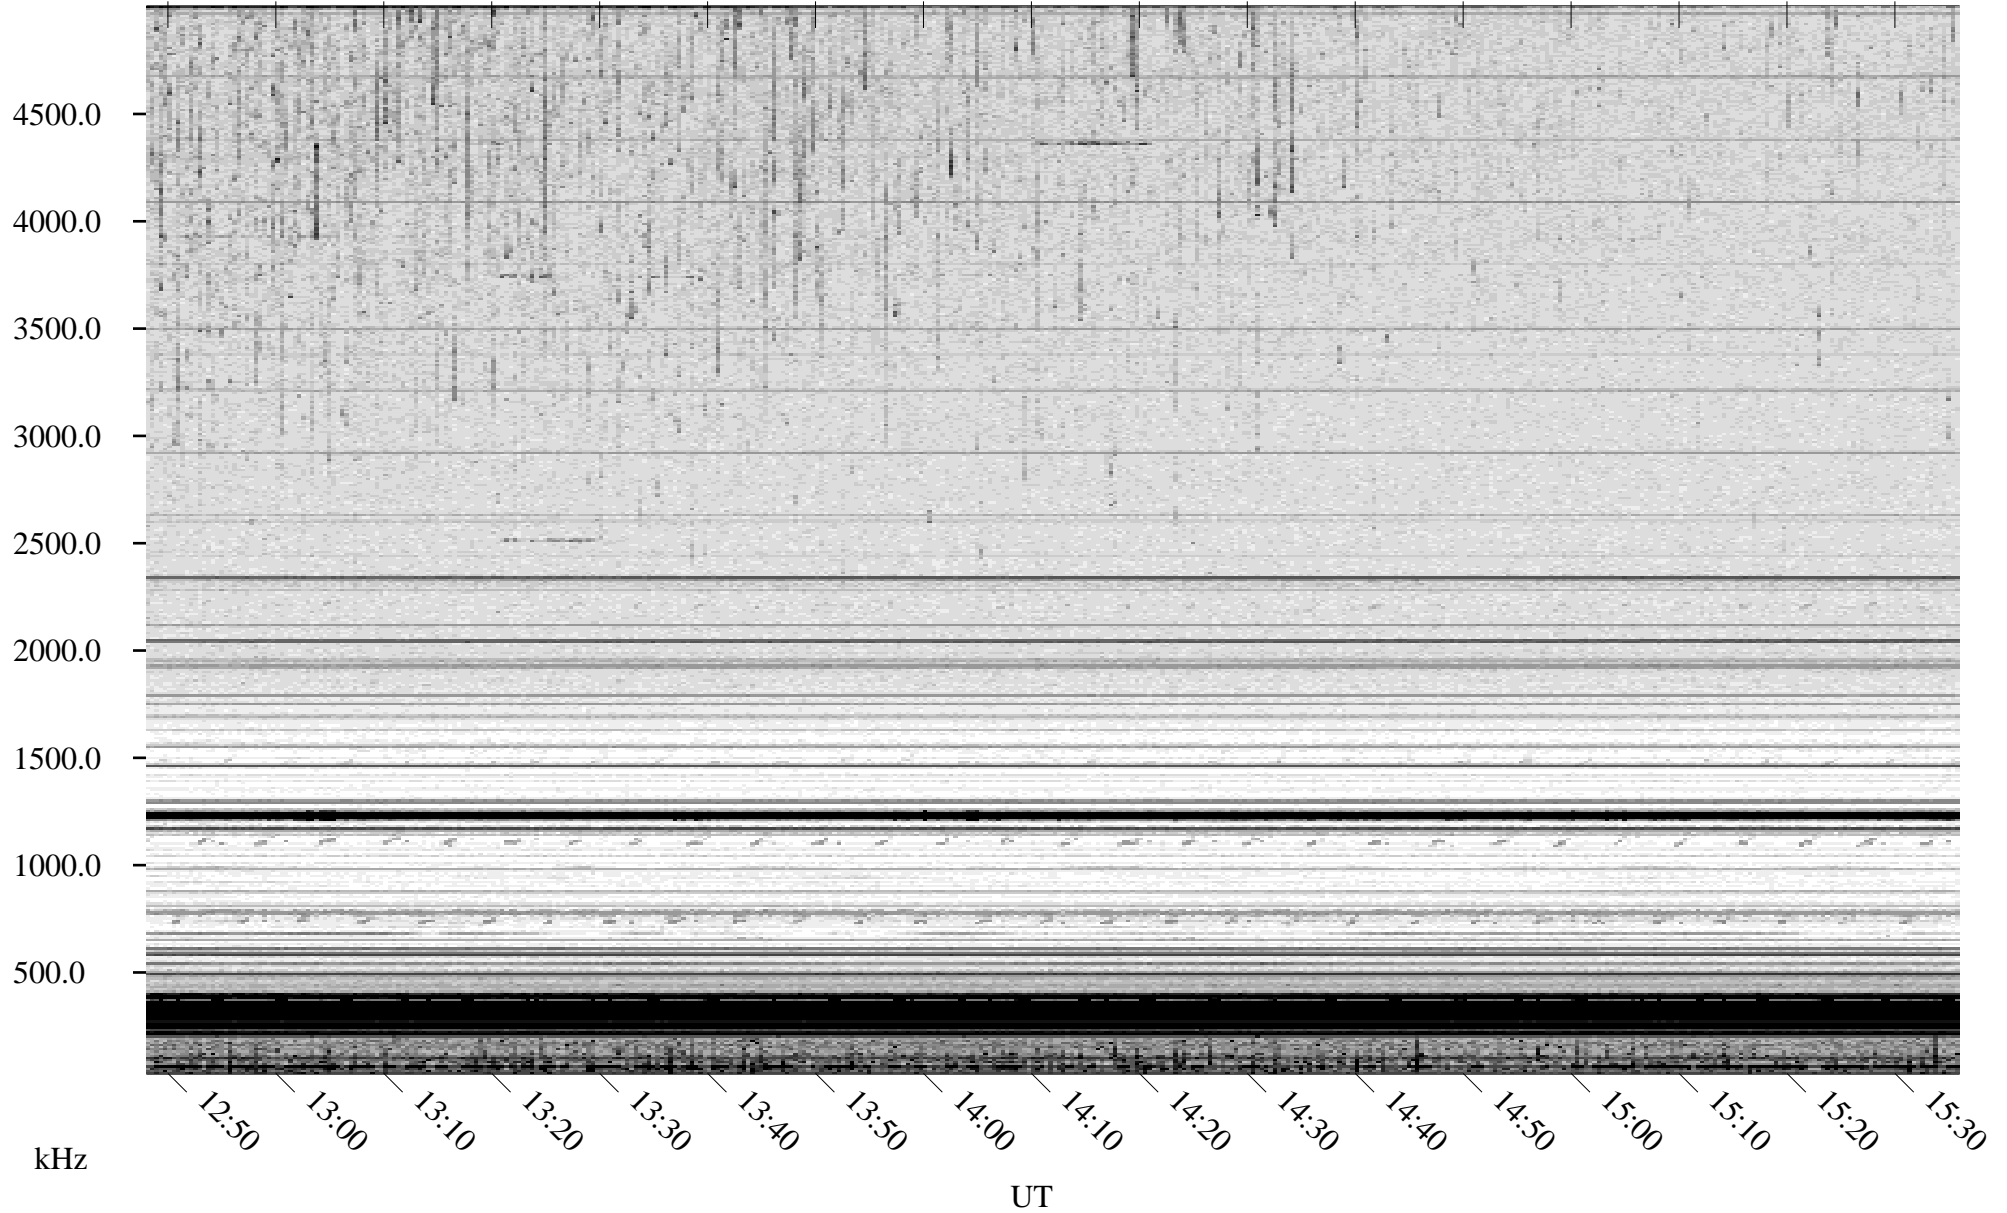

07/06/2009 Churchill, Manitoba

Linear Scale Black = 161 White = 15

ch09187l.r00SUm max_12

Page 1

07/06/2009 Churchill, Manitoba

Linear Scale Black = 161 White = 15

ch09187l.r00SUm max_12

Page 2

07/07/2009 Churchill, Manitoba

Linear Scale Black = 161 White = 15

ch09187l.r00SUm max_12

Page 3

07/07/2009 Churchill, Manitoba

Linear Scale Black = 161 White = 15

ch09187l.r00SUm max_12

Page 4

07/07/2009 Churchill, Manitoba

Linear Scale Black = 161 White = 15

ch091871.r00SUm max_12

Page 5

07/07/2009 Churchill, Manitoba

Linear Scale Black = 161 White = 15

ch09187l.r00SUm max_12

Page 6

07/07/2009 Churchill, Manitoba

Linear Scale Black = 161 White = 15

ch09187l.r00SUm max_12

Page 7

07/07/2009 Churchill, Manitoba

Linear Scale Black = 161 White = 15

ch091871.r00SUm max_12

Page 8