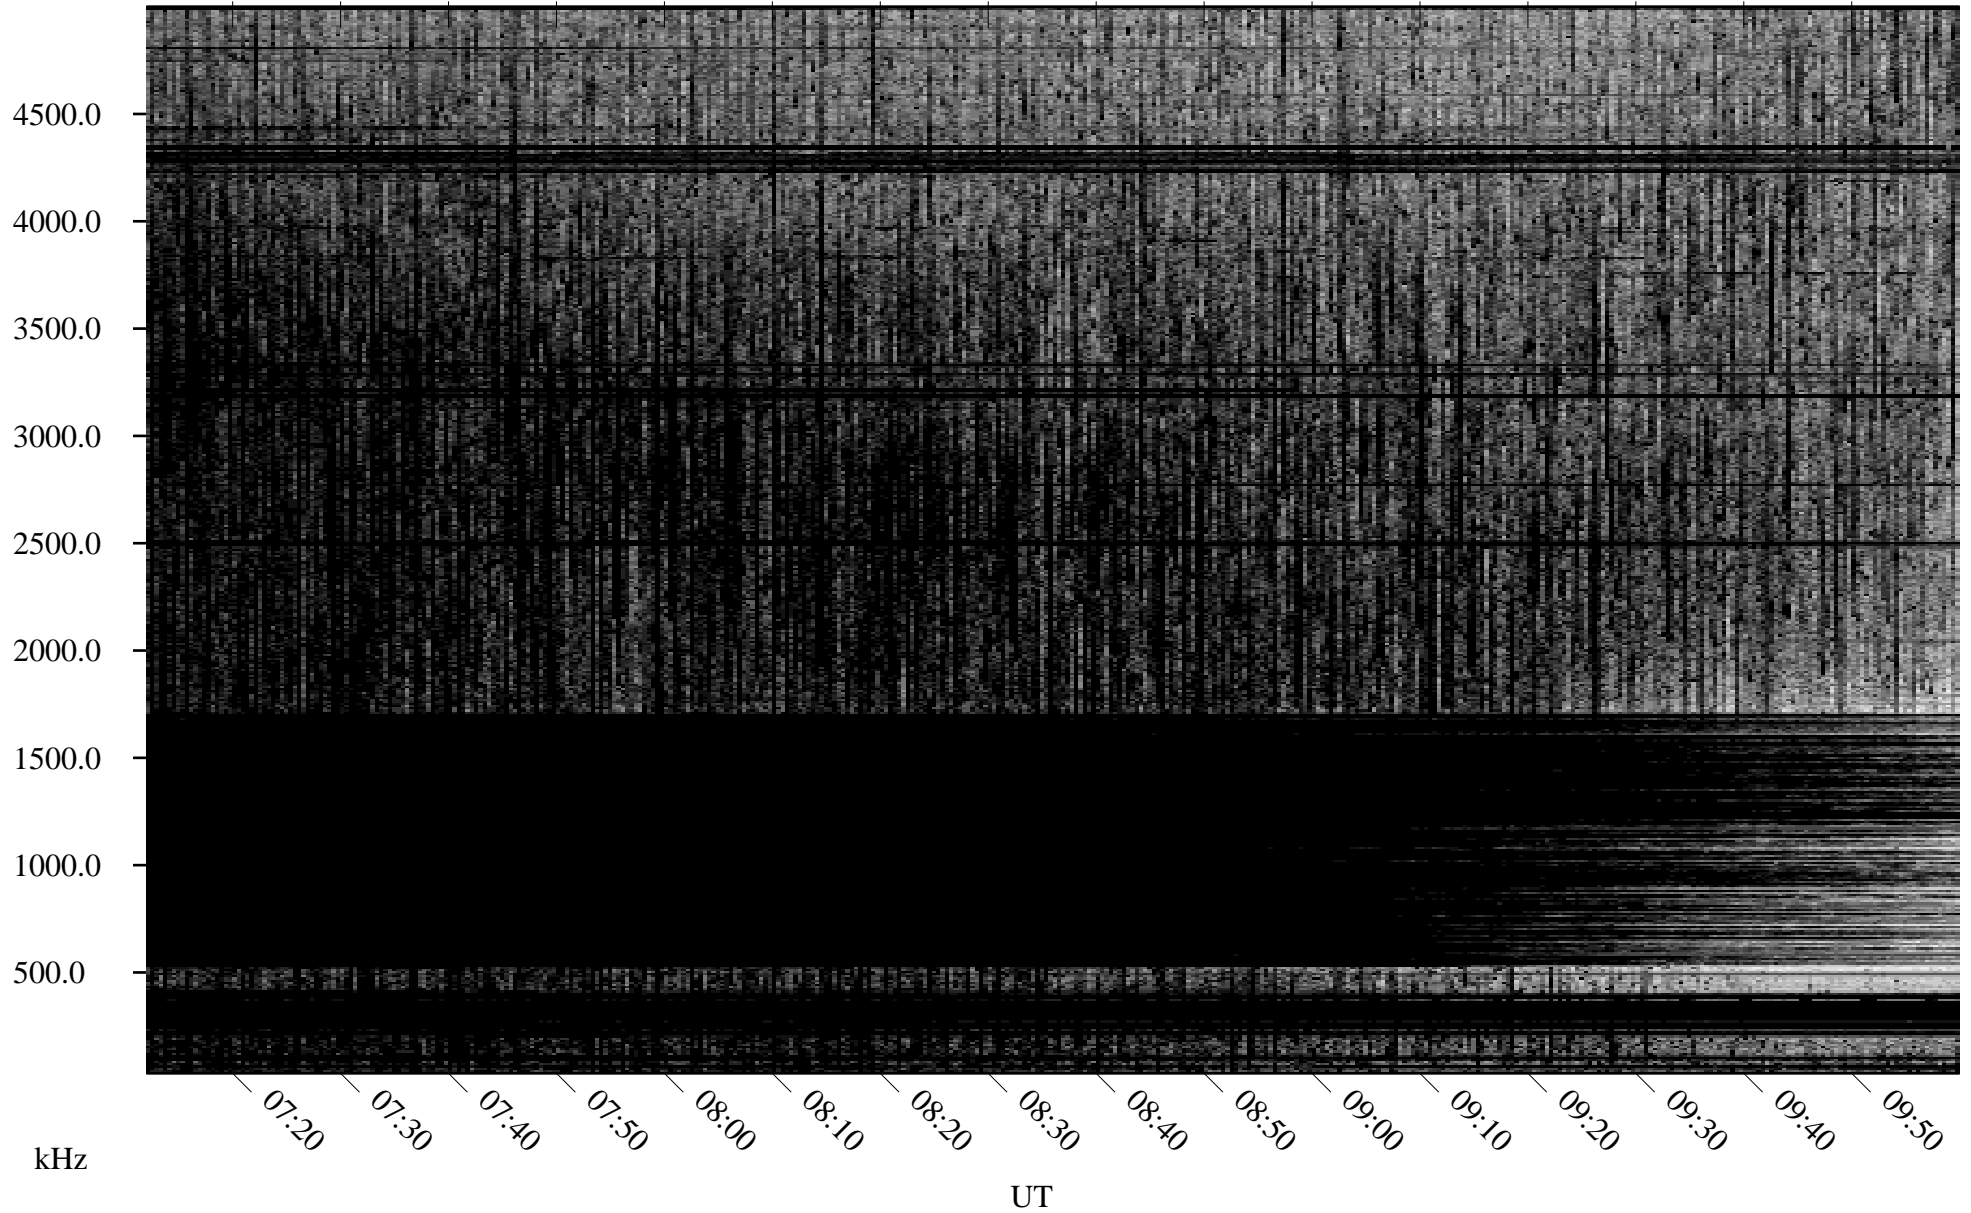

07/06/2009 Churchill, Manitoba

Linear Scale Black = 161 White = 15

ch09187l.r00SUm max_12

Page 1

07/06/2009 Churchill, Manitoba

Linear Scale Black = 161 White = 15

ch09187l.r00SUm max_12

Page 2

07/07/2009 Churchill, Manitoba

Linear Scale Black = 161 White = 15

ch09187l.r00SUm max_12

Page 3

07/07/2009 Churchill, Manitoba

Linear Scale Black = 161 White = 15

ch09187l.r00SUm max_12

Page 4

07/07/2009 Churchill, Manitoba

Linear Scale Black = 161 White = 15

ch091871.r00SUm max_12

Page 5

07/07/2009 Churchill, Manitoba

Linear Scale Black = 161 White = 15

ch09187l.r00SUm max_12

Page 6

07/07/2009 Churchill, Manitoba

Linear Scale Black = 161 White = 15

ch09187l.r00SUm max_12

Page 7

07/07/2009 Churchill, Manitoba

Linear Scale Black = 161 White = 15

ch091871.r00SUm max_12

Page 8