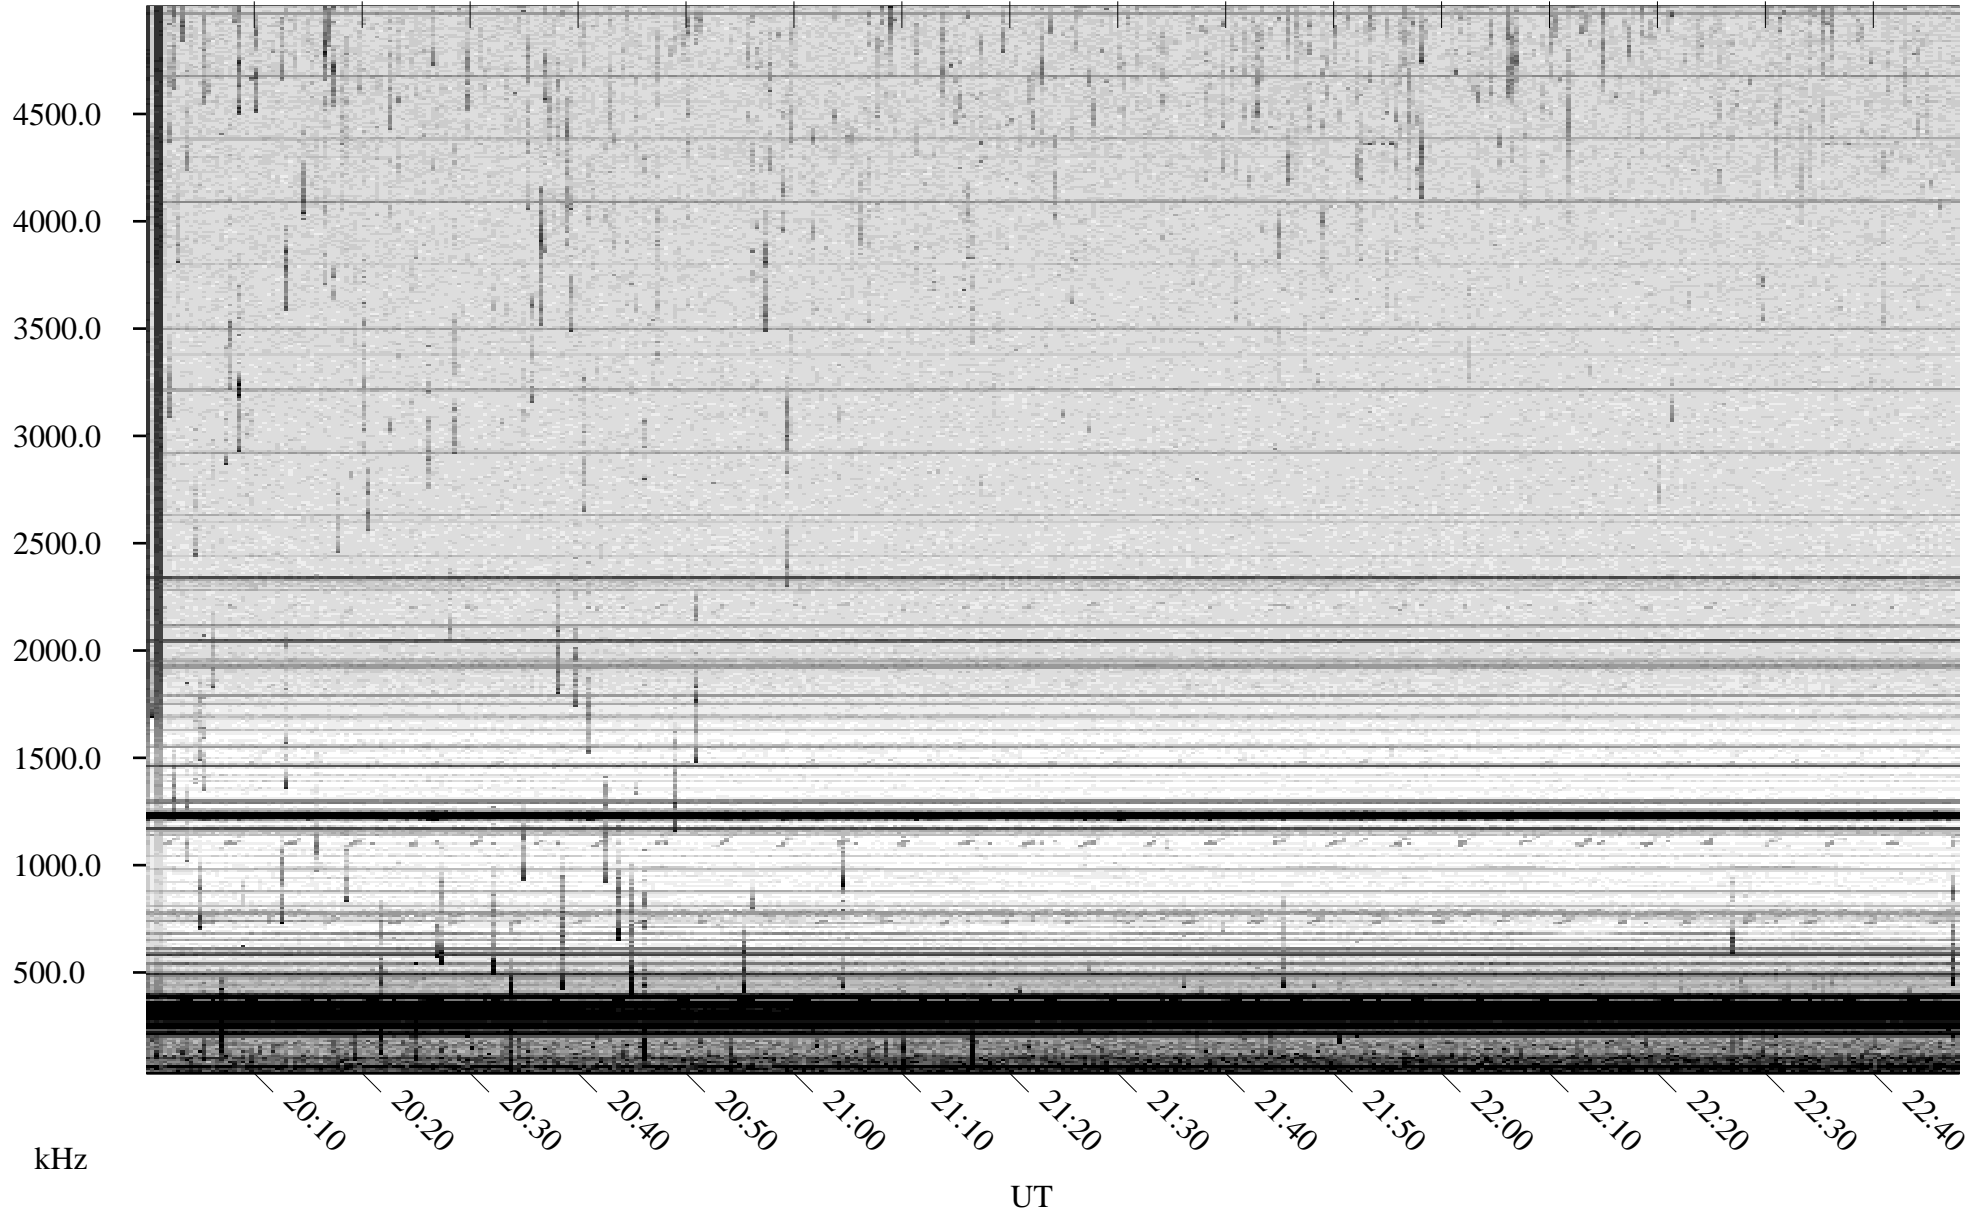

07/06/2009 Churchill, Manitoba

Linear Scale Black = 161 White = 15

ch09187l.r00SUm max_12

Page 1

07/06/2009 Churchill, Manitoba

Linear Scale Black = 161 White = 15

ch09187l.r00SUm max_12

Page 2

07/07/2009 Churchill, Manitoba

Linear Scale Black = 161 White = 15

ch09187l.r00SUm max_12

Page 3

07/07/2009 Churchill, Manitoba

Linear Scale Black = 161 White = 15

ch09187l.r00SUm max_12

Page 4

07/07/2009 Churchill, Manitoba

Linear Scale Black = 161 White = 15

ch091871.r00SUm max_12

Page 5

07/07/2009 Churchill, Manitoba

Linear Scale Black = 161 White = 15

ch09187l.r00SUm max_12

Page 6

07/07/2009 Churchill, Manitoba

Linear Scale Black = 161 White = 15

ch09187l.r00SUm max_12

Page 7

07/07/2009 Churchill, Manitoba

Linear Scale Black = 161 White = 15

ch091871.r00SUm max_12

Page 8