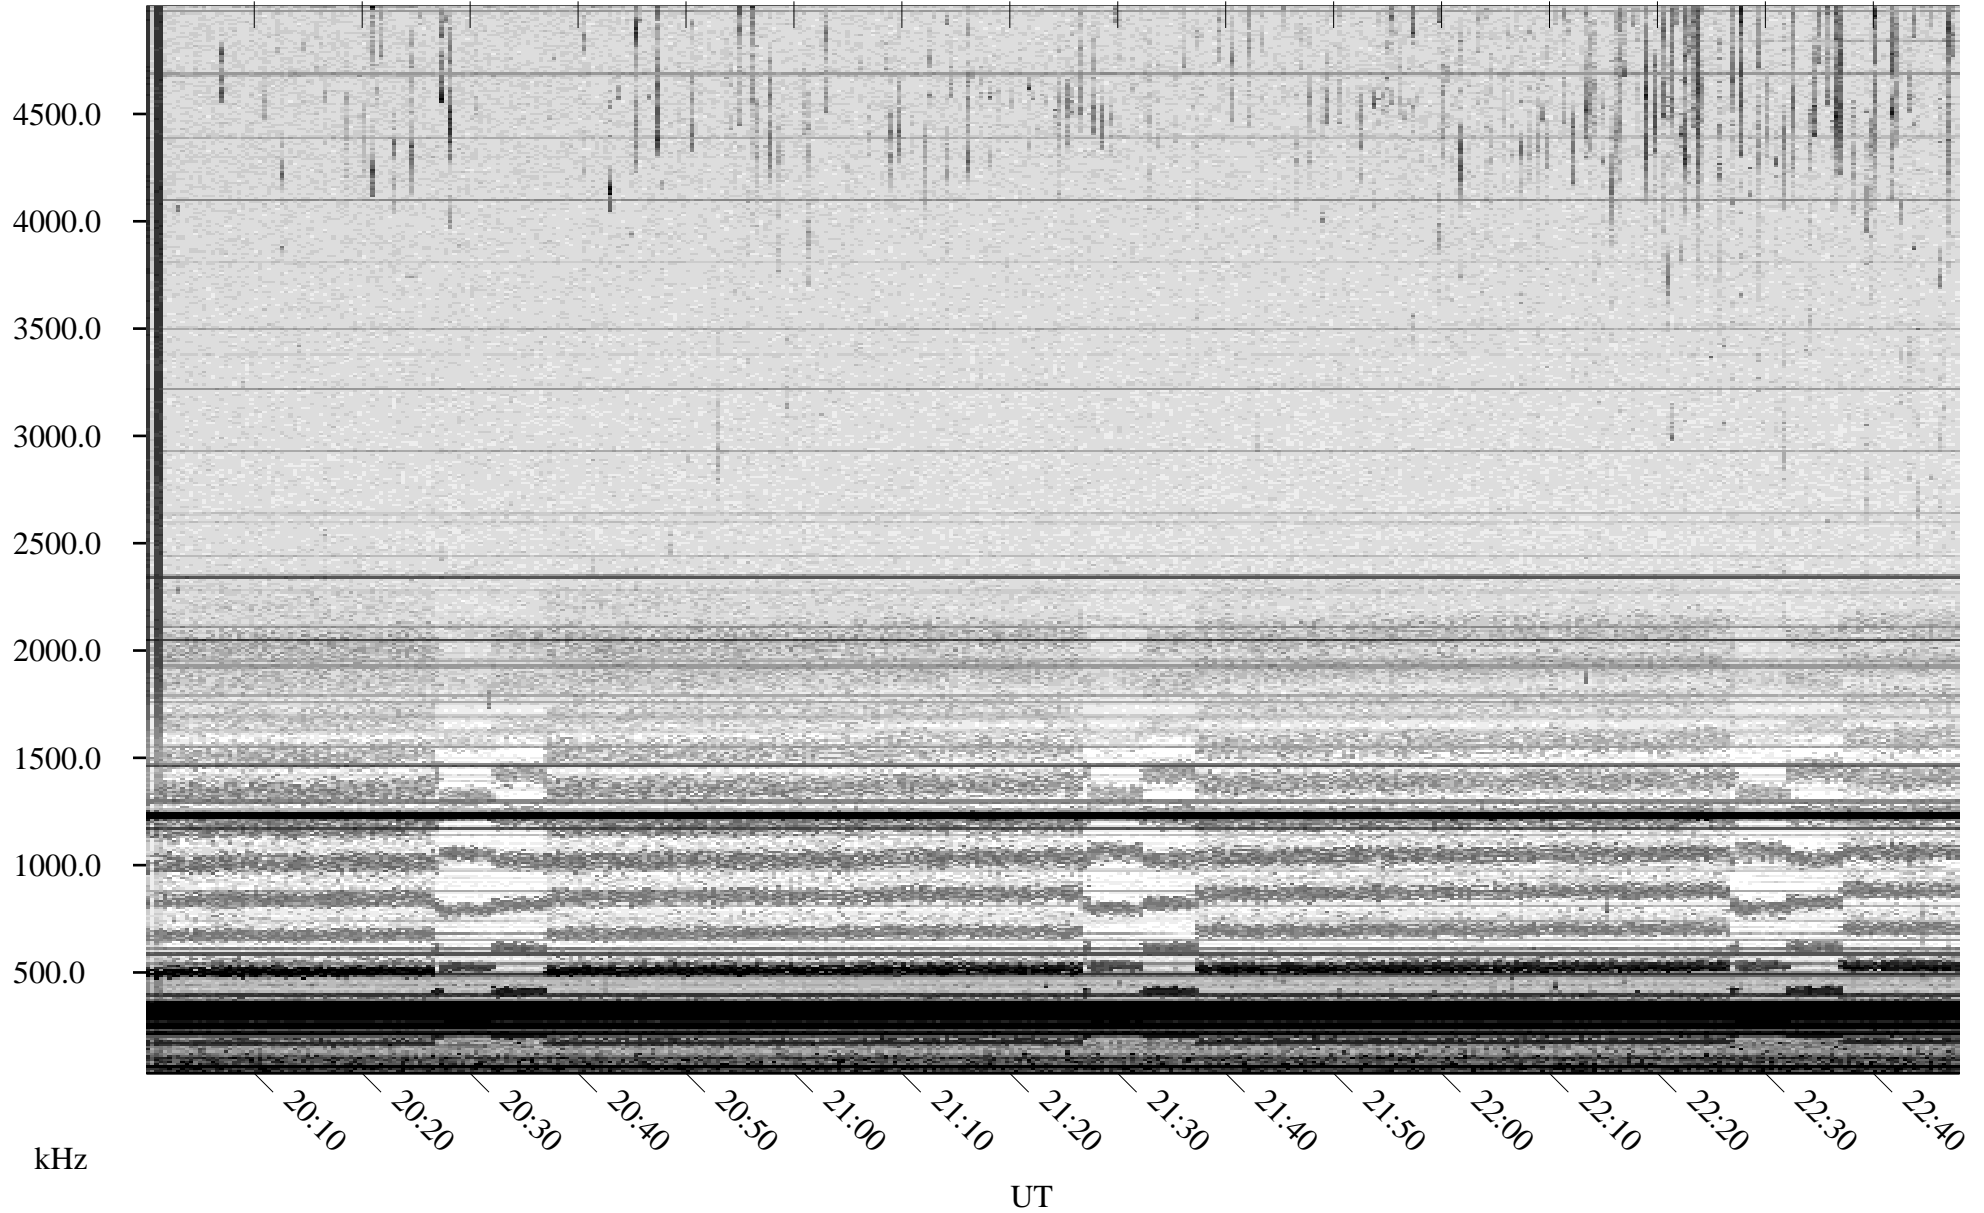

07/07/2009 Churchill, Manitoba

Linear Scale Black = 161 White = 15

ch09188l.r00SUm max_12

Page 1

07/07/2009 Churchill, Manitoba

Linear Scale Black = 161 White = 15

ch09188l.r00SUm max_12

Page 2

07/08/2009 Churchill, Manitoba

Linear Scale Black = 161 White = 15

ch09188l.r00SUm max_12

Page 3

07/08/2009 Churchill, Manitoba

Linear Scale Black = 161 White = 15

ch09188l.r00SUm max_12

Page 4

07/08/2009 Churchill, Manitoba

Linear Scale Black = 161 White = 15

ch09188l.r00SUm max_12

Page 5

07/08/2009 Churchill, Manitoba

Linear Scale Black = 161 White = 15

ch09188l.r00SUm max_12

Page 6

07/08/2009 Churchill, Manitoba

Linear Scale Black = 161 White = 15

ch09188l.r00SUm max_12