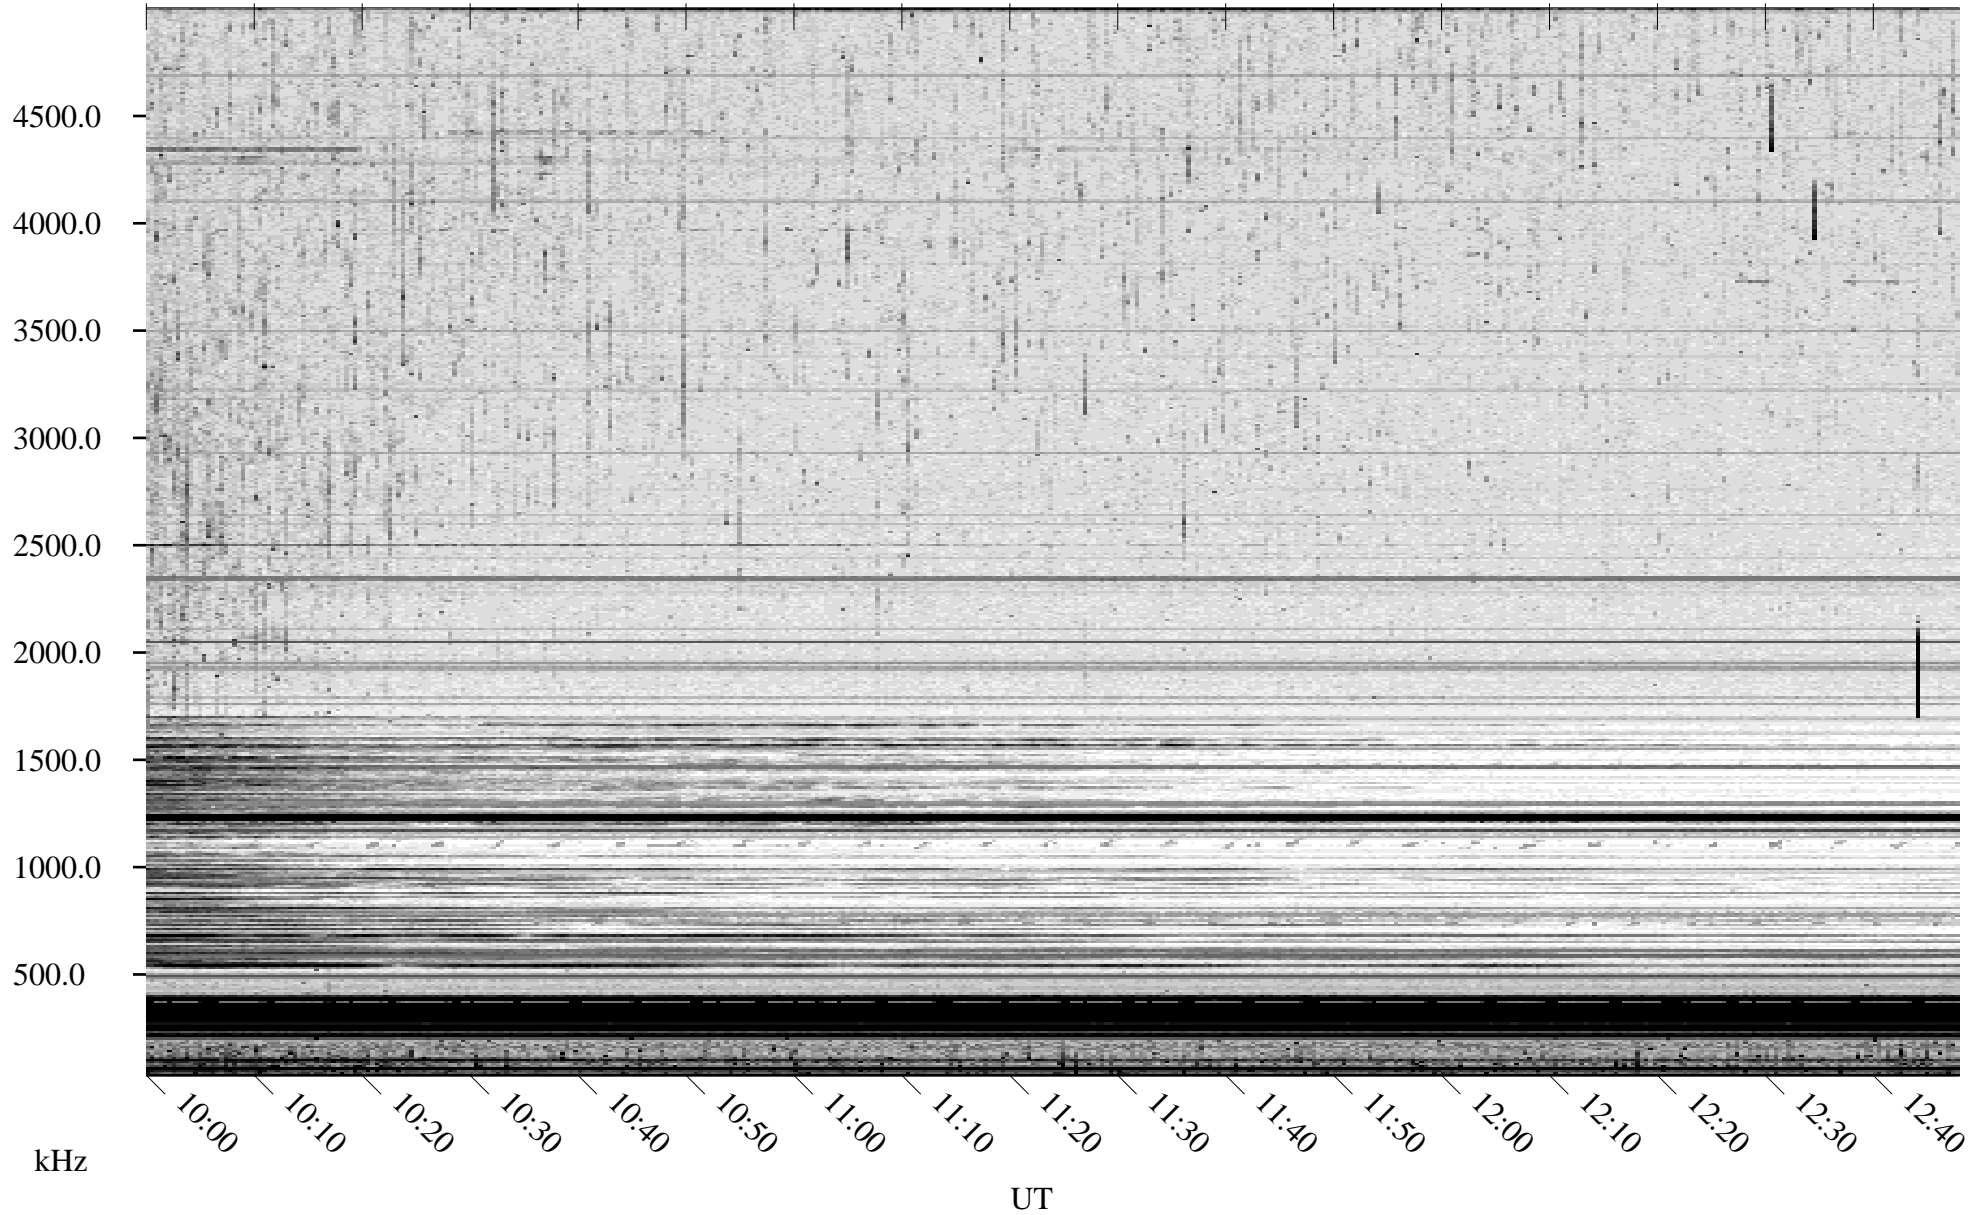

07/07/2009 Churchill, Manitoba

Linear Scale Black = 161 White = 15

ch09188l.r00SUm max_12

Page 1

07/07/2009 Churchill, Manitoba

Linear Scale Black = 161 White = 15

ch09188l.r00SUm max_12

Page 2

07/08/2009 Churchill, Manitoba

Linear Scale Black = 161 White = 15

ch09188l.r00SUm max_12

Page 3

07/08/2009 Churchill, Manitoba

Linear Scale Black = 161 White = 15

ch09188l.r00SUm max_12

Page 4

07/08/2009 Churchill, Manitoba

Linear Scale Black = 161 White = 15

ch09188l.r00SUm max_12

Page 5

07/08/2009 Churchill, Manitoba

Linear Scale Black = 161 White = 15

ch09188l.r00SUm max_12

Page 6

07/08/2009 Churchill, Manitoba

Linear Scale Black = 161 White = 15

ch09188l.r00SUm max_12