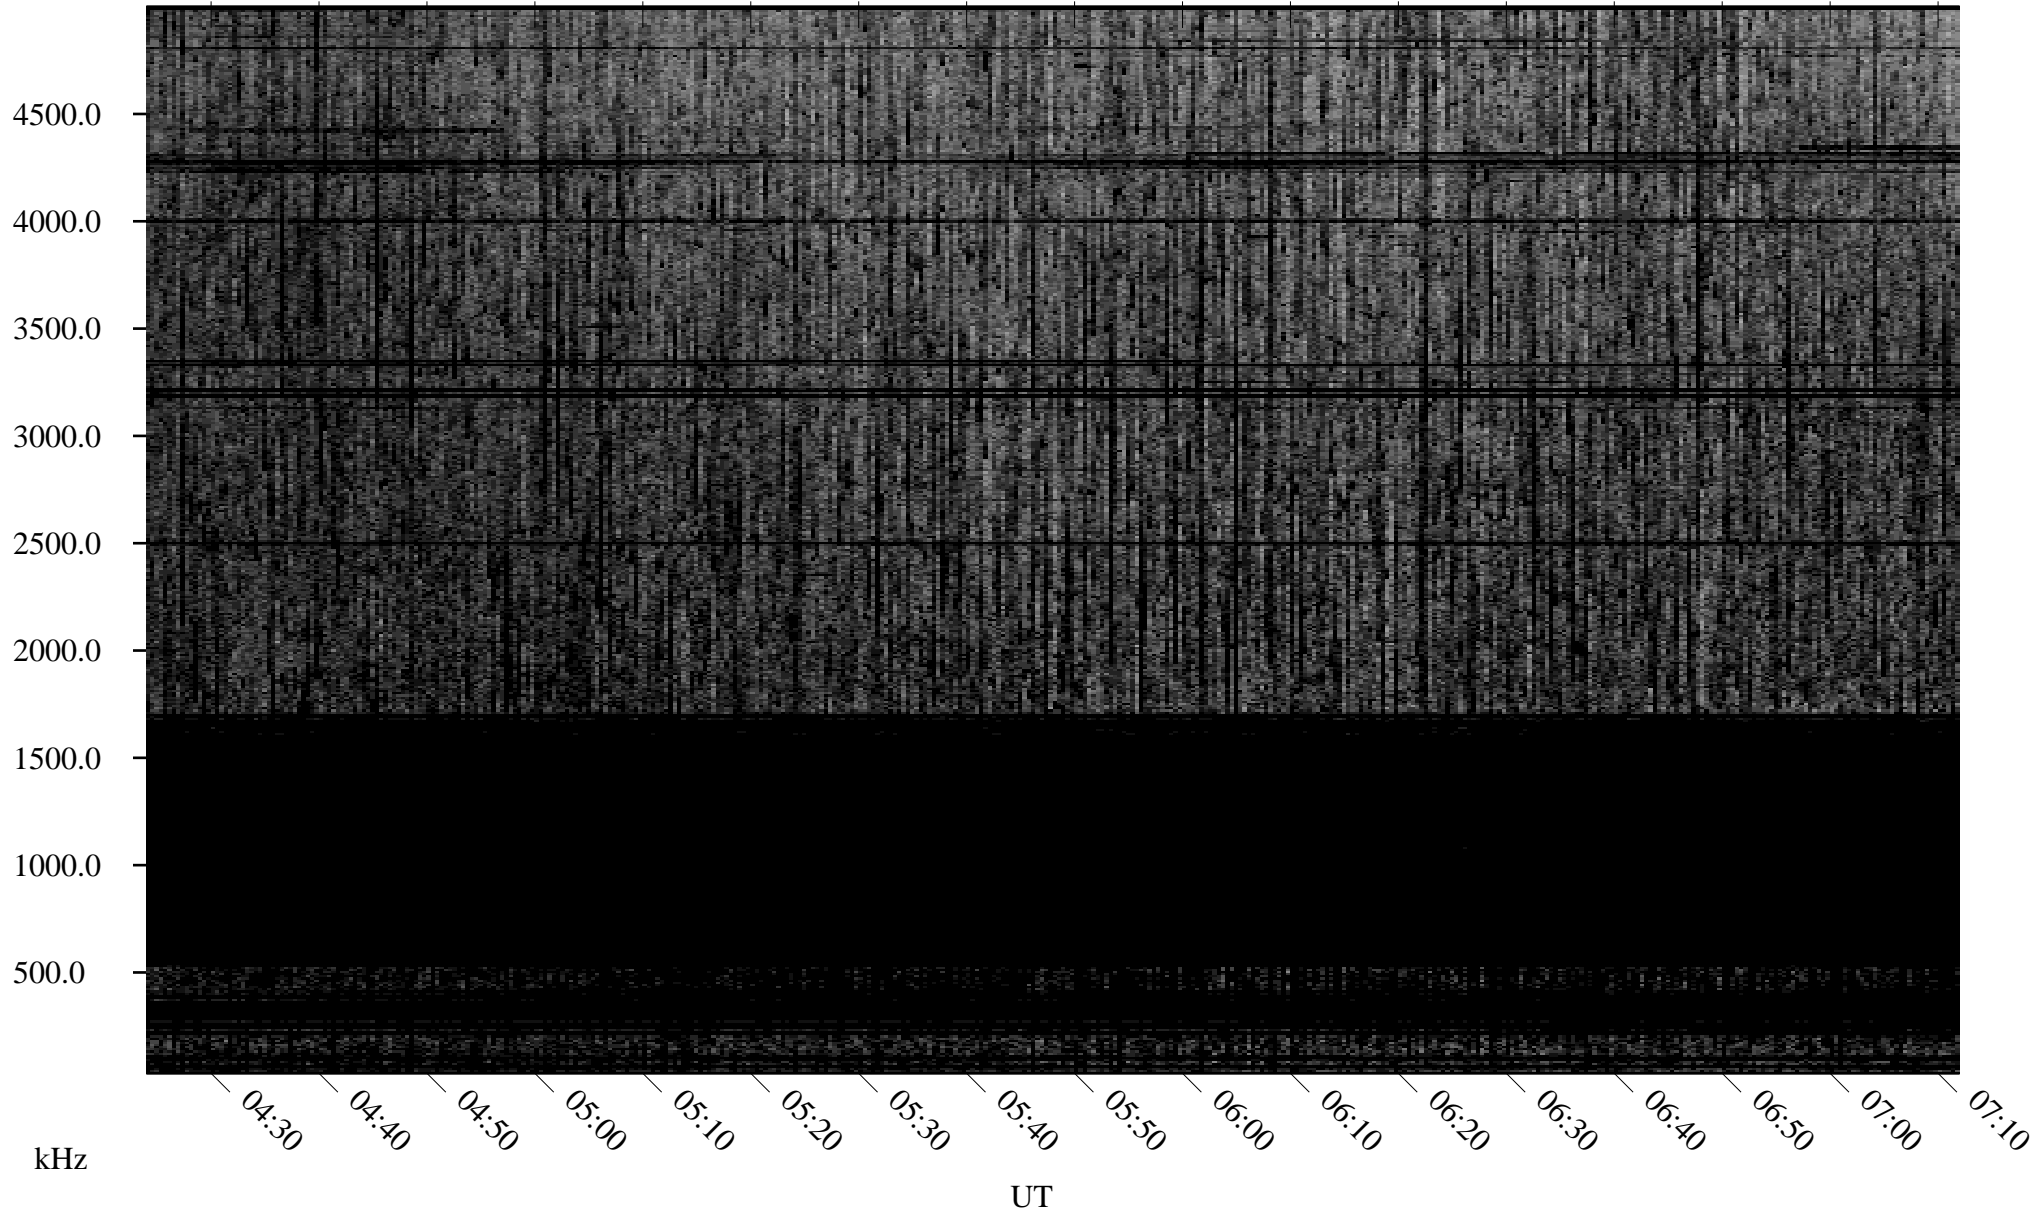

07/07/2009 Churchill, Manitoba

Linear Scale Black = 161 White = 15

ch09188l.r00SUm max_12

Page 1

07/07/2009 Churchill, Manitoba

Linear Scale Black = 161 White = 15

ch09188l.r00SUm max_12

Page 2

07/08/2009 Churchill, Manitoba

Linear Scale Black = 161 White = 15

ch09188l.r00SUm max_12

Page 3

07/08/2009 Churchill, Manitoba

Linear Scale Black = 161 White = 15

ch09188l.r00SUm max_12

Page 4

07/08/2009 Churchill, Manitoba

Linear Scale Black = 161 White = 15

ch09188l.r00SUm max_12

Page 5

07/08/2009 Churchill, Manitoba

Linear Scale Black = 161 White = 15

ch09188l.r00SUm max_12

Page 6

07/08/2009 Churchill, Manitoba

Linear Scale Black = 161 White = 15

ch09188l.r00SUm max_12