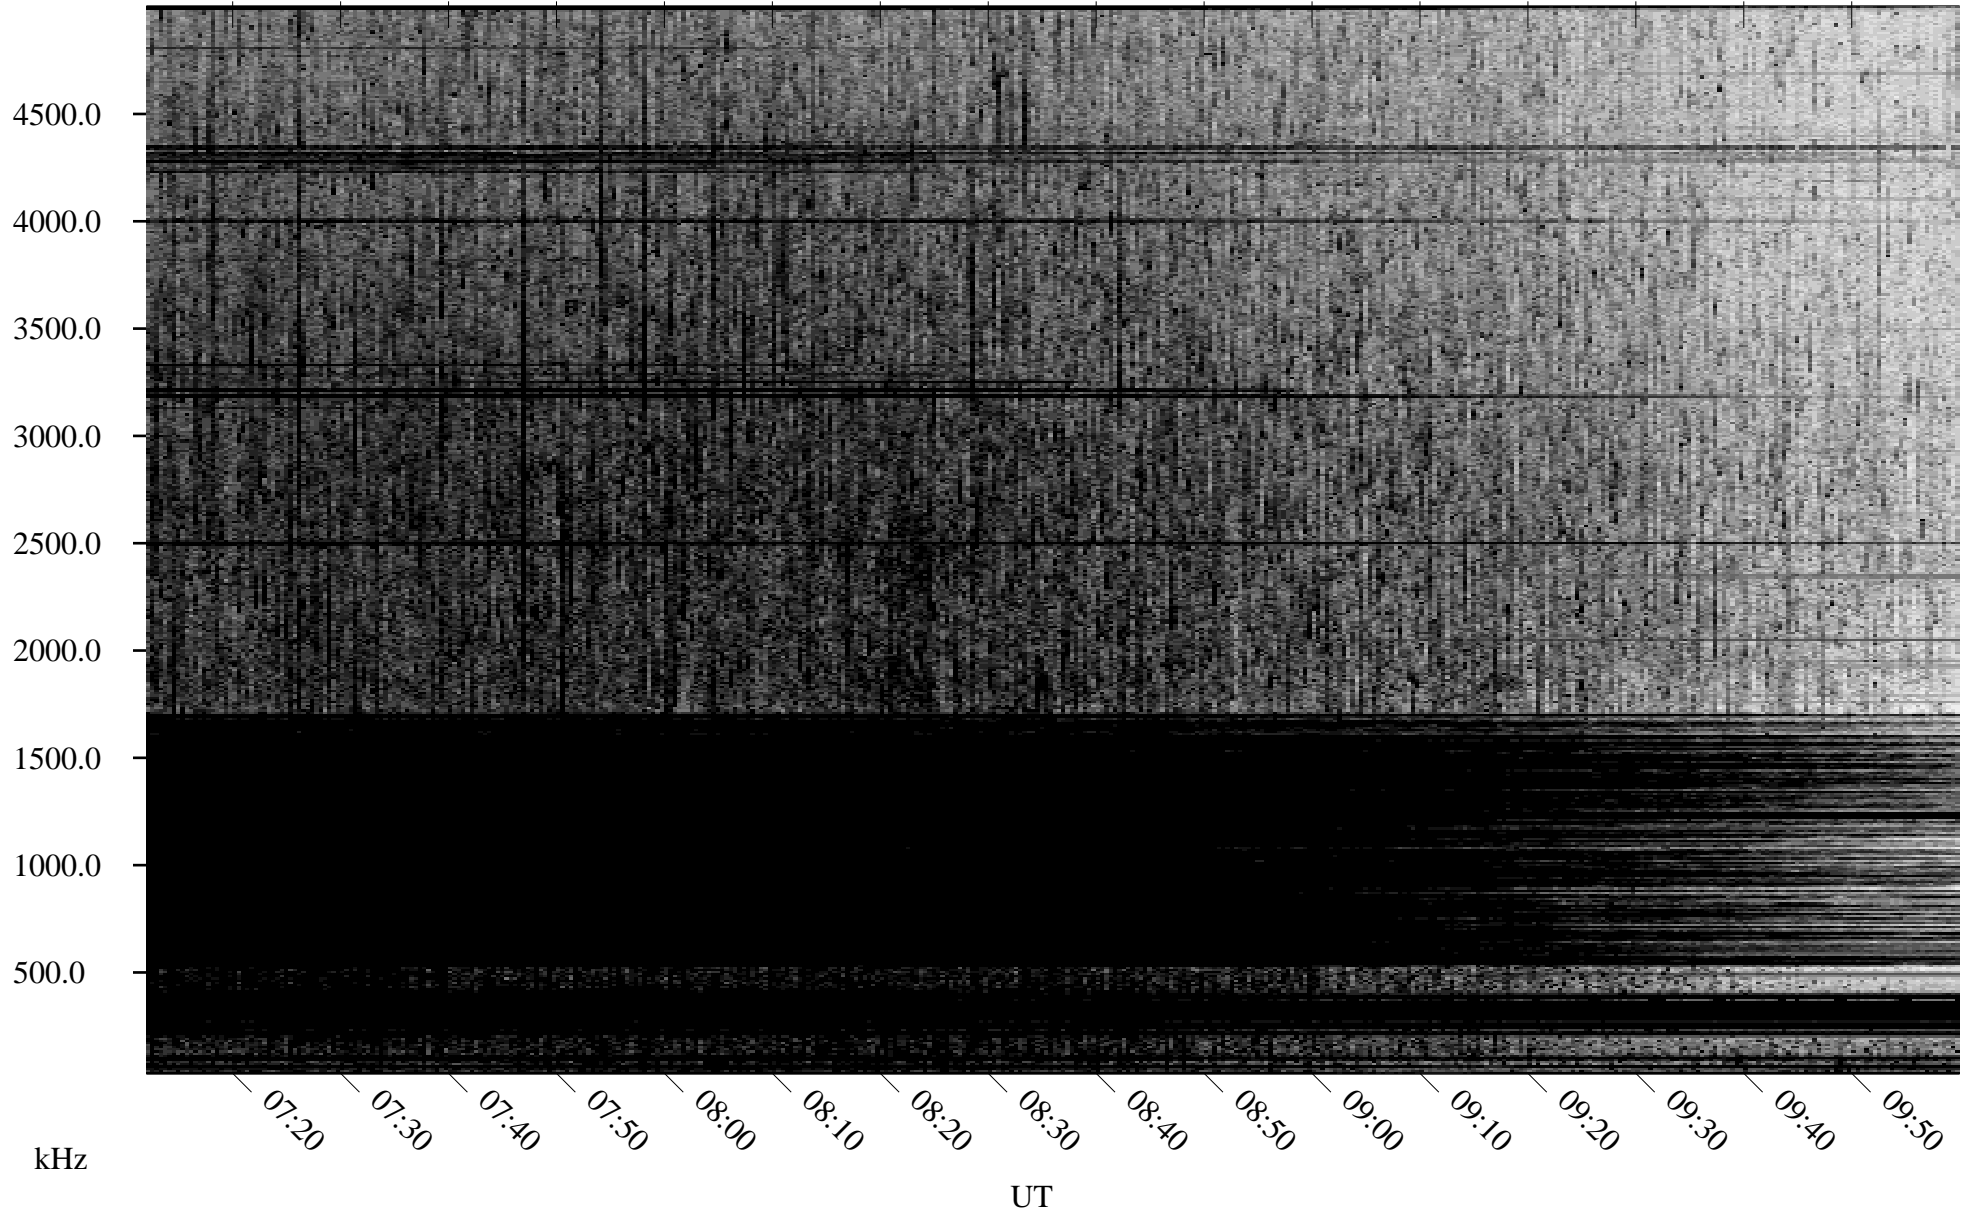

07/07/2009 Churchill, Manitoba

Linear Scale Black = 161 White = 15

ch09188l.r00SUm max_12

Page 1

07/07/2009 Churchill, Manitoba

Linear Scale Black = 161 White = 15

ch09188l.r00SUm max_12

Page 2

07/08/2009 Churchill, Manitoba

Linear Scale Black = 161 White = 15

ch09188l.r00SUm max_12

Page 3

07/08/2009 Churchill, Manitoba

Linear Scale Black = 161 White = 15

ch09188l.r00SUm max_12

Page 4

07/08/2009 Churchill, Manitoba

Linear Scale Black = 161 White = 15

ch09188l.r00SUm max_12

Page 5

07/08/2009 Churchill, Manitoba

Linear Scale Black = 161 White = 15

ch09188l.r00SUm max_12

Page 6

07/08/2009 Churchill, Manitoba

Linear Scale Black = 161 White = 15

ch09188l.r00SUm max_12