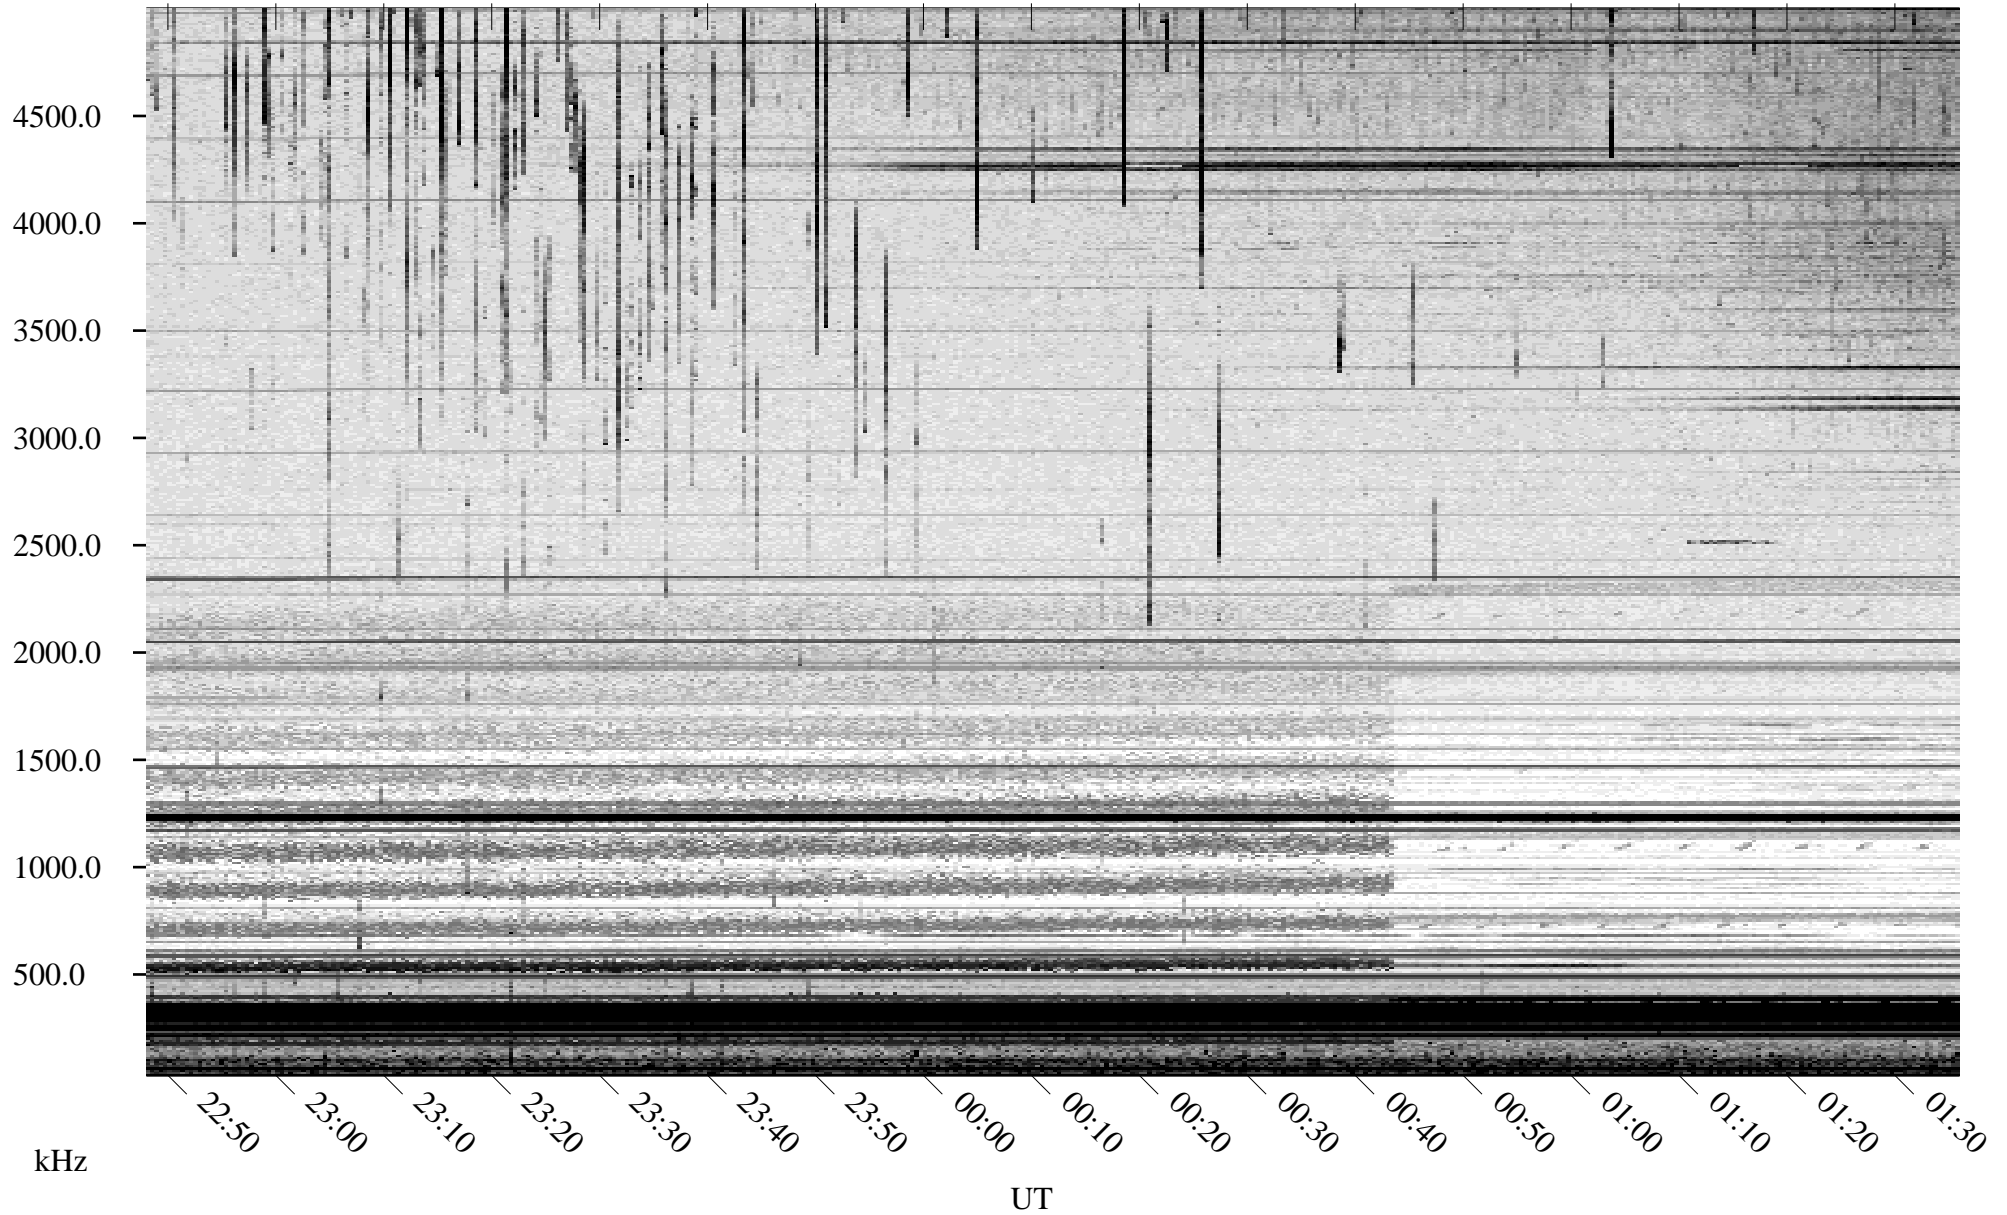

07/07/2009 Churchill, Manitoba

Linear Scale Black = 161 White = 15

ch09188l.r00SUm max_12

Page 1

07/07/2009 Churchill, Manitoba

Linear Scale Black = 161 White = 15

ch09188l.r00SUm max_12

Page 2

07/08/2009 Churchill, Manitoba

Linear Scale Black = 161 White = 15

ch09188l.r00SUm max_12

Page 3

07/08/2009 Churchill, Manitoba

Linear Scale Black = 161 White = 15

ch09188l.r00SUm max_12

Page 4

07/08/2009 Churchill, Manitoba

Linear Scale Black = 161 White = 15

ch09188l.r00SUm max_12

Page 5

07/08/2009 Churchill, Manitoba

Linear Scale Black = 161 White = 15

ch09188l.r00SUm max_12

Page 6

07/08/2009 Churchill, Manitoba

Linear Scale Black = 161 White = 15

ch09188l.r00SUm max_12