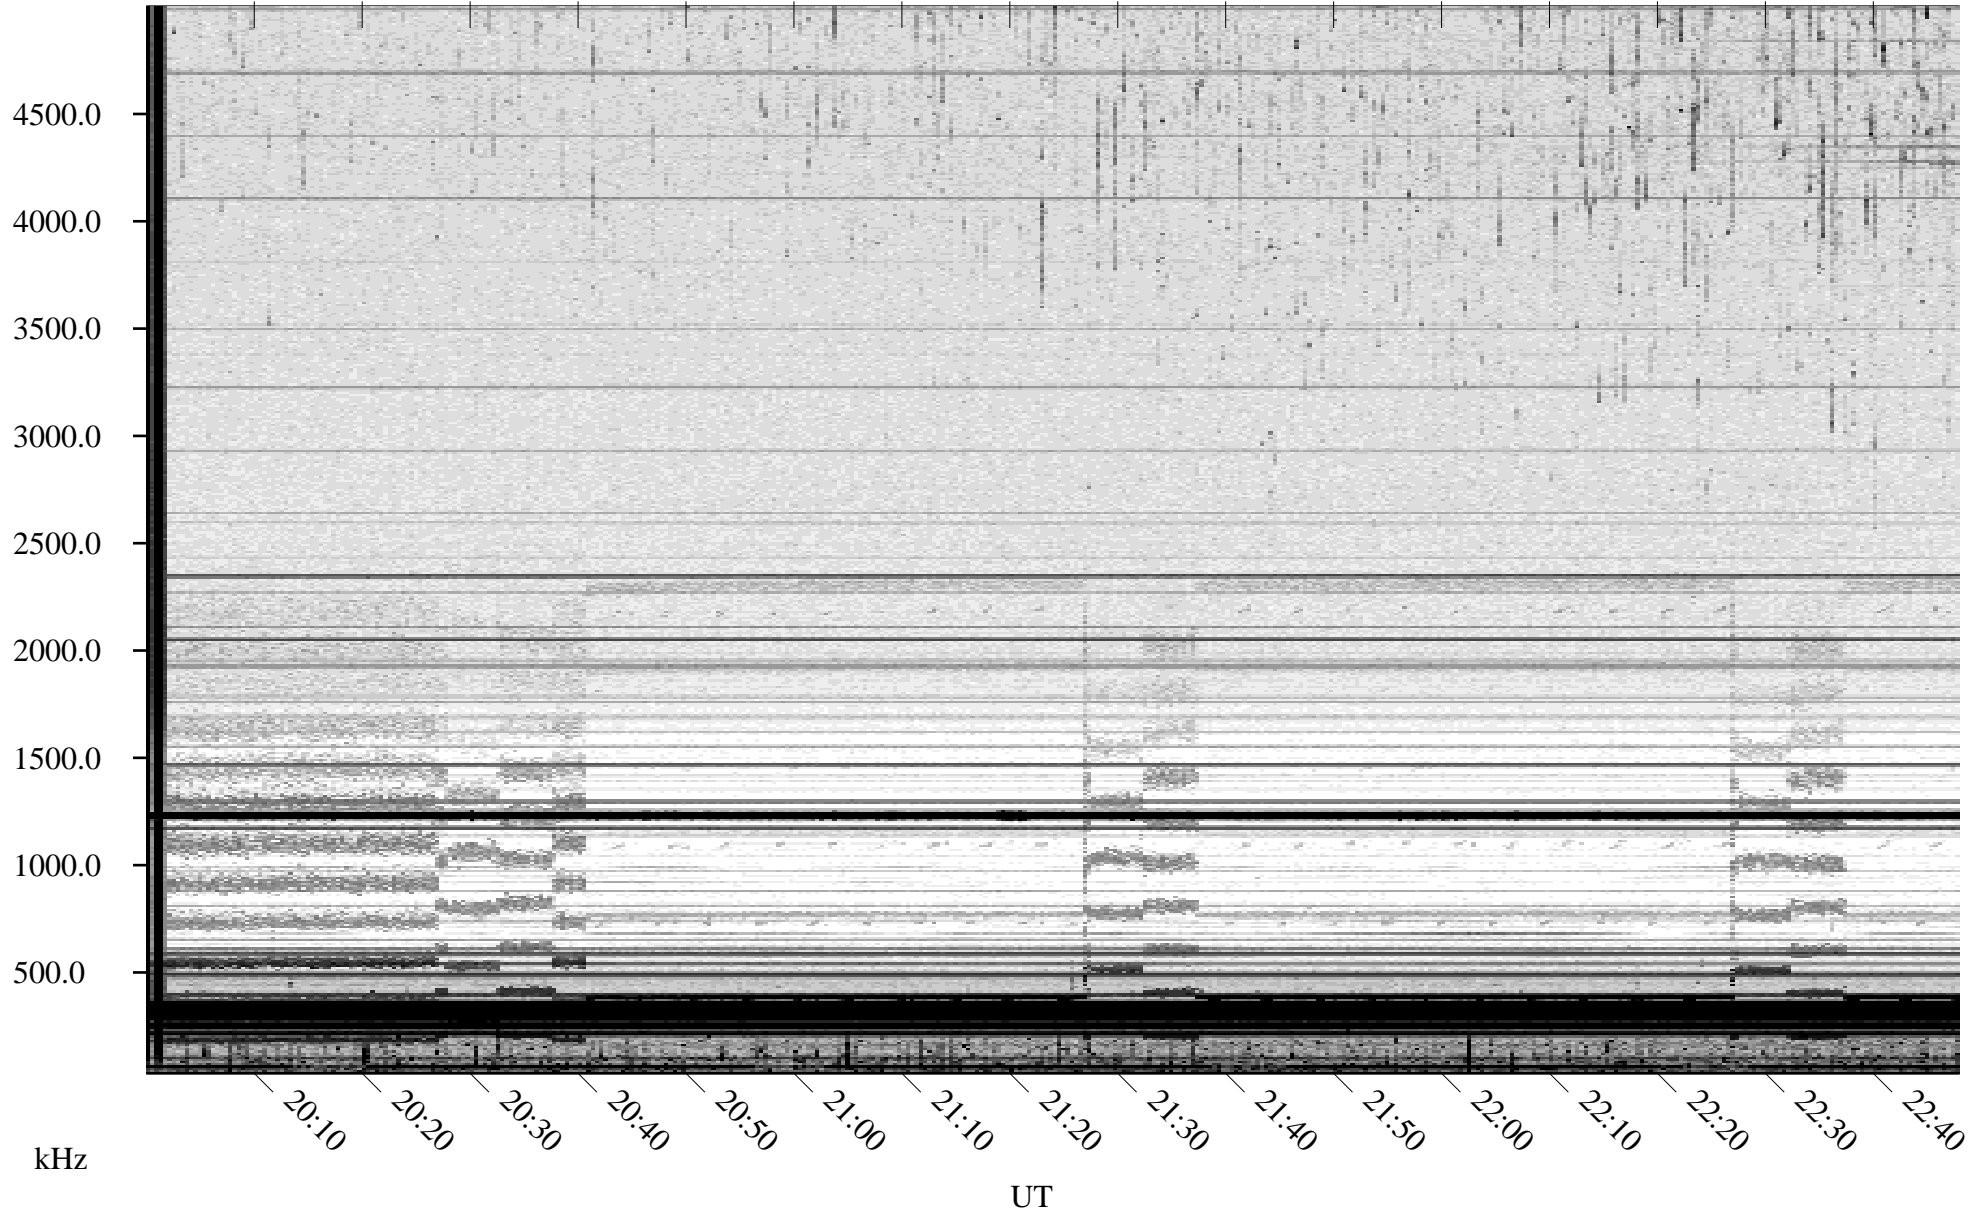

07/08/2009 Churchill, Manitoba

Linear Scale Black = 161 White = 15

ch09189l.r03SUm max_12

Page 1

07/08/2009 Churchill, Manitoba

Linear Scale Black = 161 White = 15

ch09189l.r03SUm max_12

Page 2

07/09/2009 Churchill, Manitoba

Linear Scale Black = 161 White = 15

ch09189l.r03SUm max_12

Page 3

07/09/2009 Churchill, Manitoba

Linear Scale Black = 161 White = 15

ch09189l.r03SUm max_12

Page 4

07/09/2009 Churchill, Manitoba

Linear Scale Black = 161 White = 15

ch09189l.r03SUm max_12

Page 5

07/09/2009 Churchill, Manitoba

Linear Scale Black = 161 White = 15

ch09189l.r03SUm max_12

Page 6

07/09/2009 Churchill, Manitoba

Linear Scale Black = 161 White = 15

ch09189l.r03SUm max_12

Page 7

07/09/2009 Churchill, Manitoba

Linear Scale Black = 161 White = 15

ch09189l.r03SUm max_12

Page 8