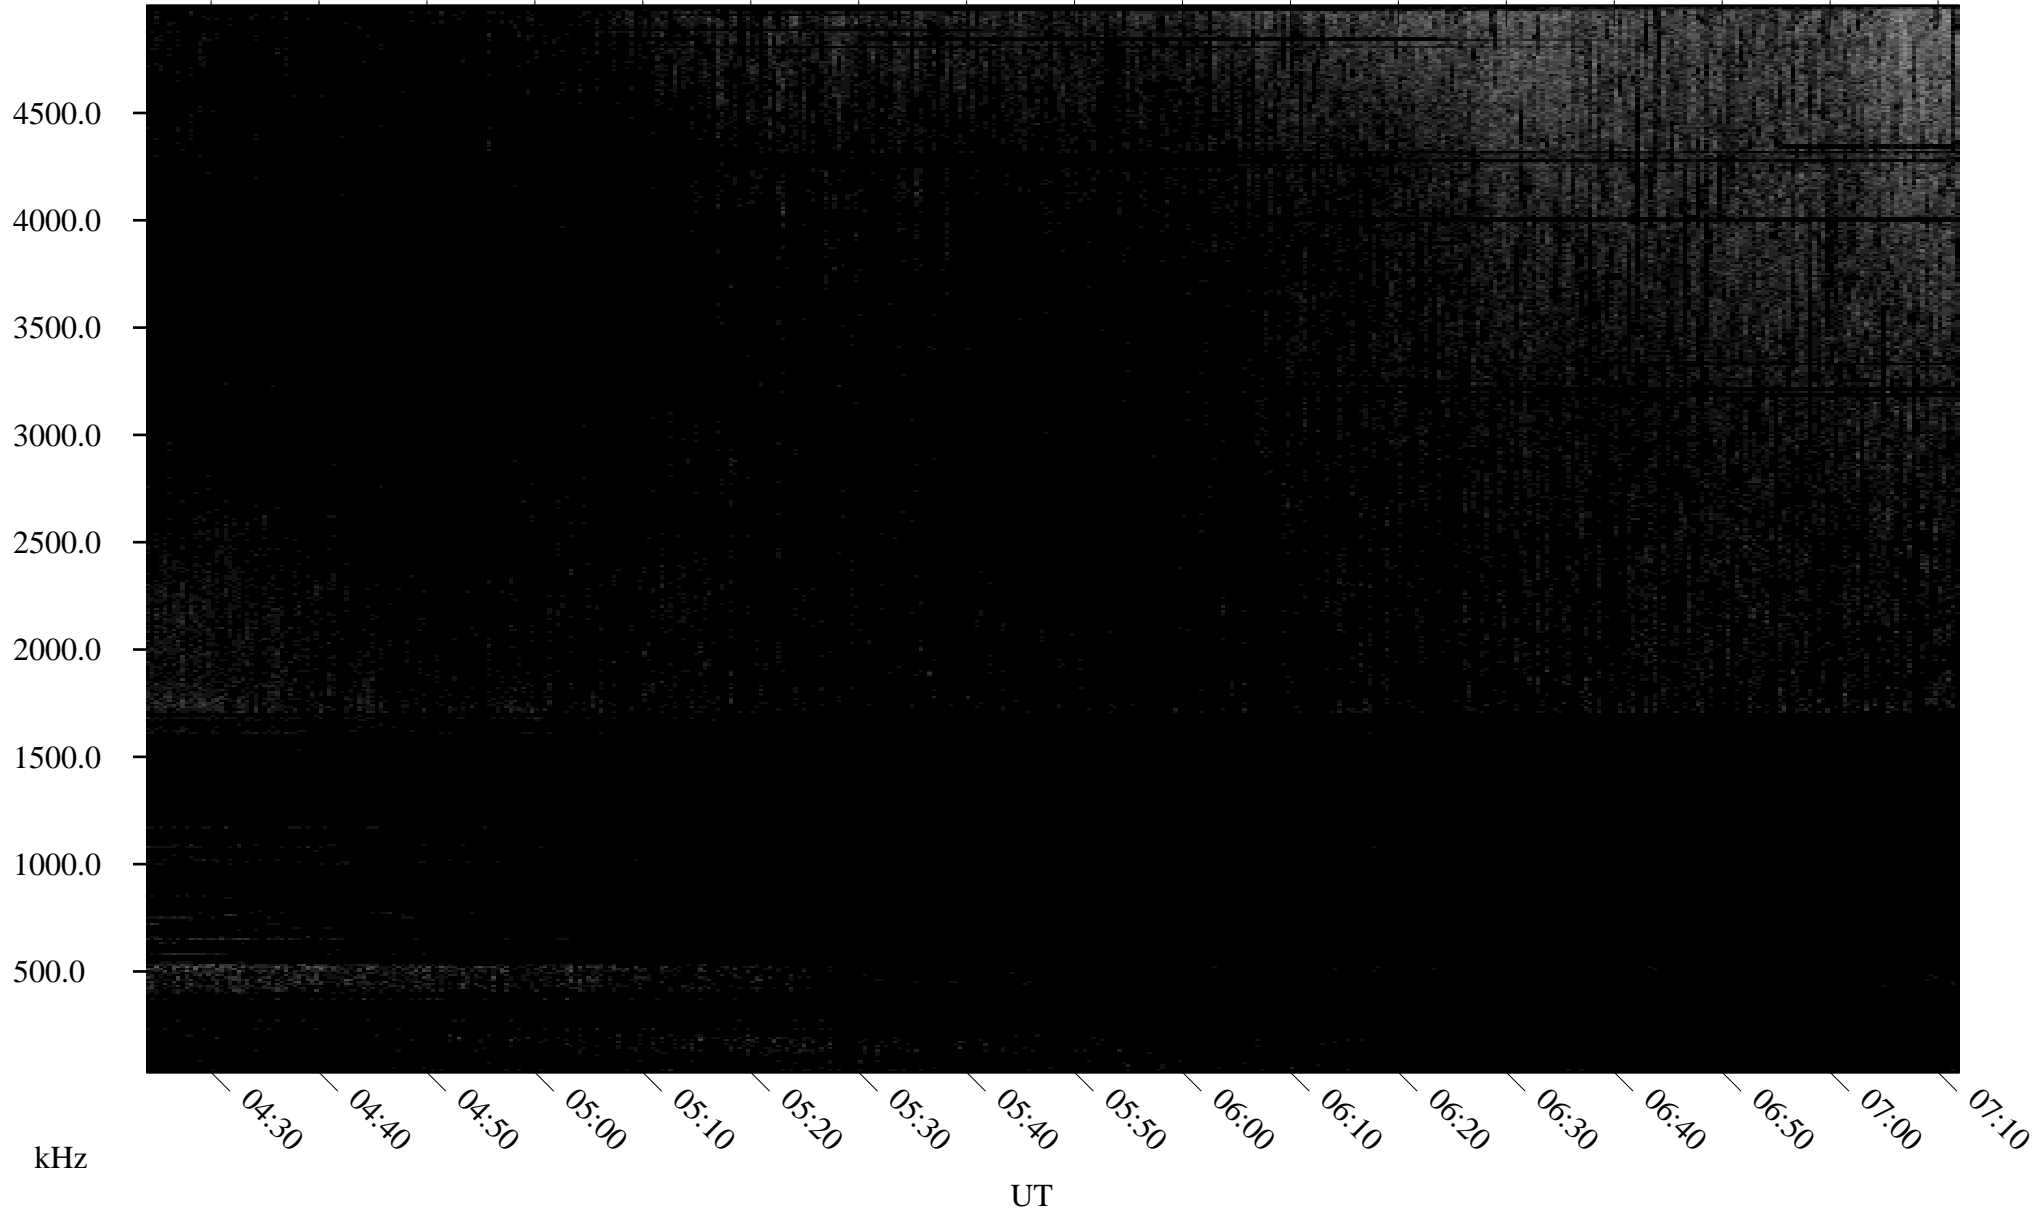

07/08/2009 Churchill, Manitoba

Linear Scale Black = 161 White = 15

ch09189l.r03SUm max_12

Page 1

07/08/2009 Churchill, Manitoba

Linear Scale Black = 161 White = 15

ch09189l.r03SUm max_12

Page 2

07/09/2009 Churchill, Manitoba

Linear Scale Black = 161 White = 15

ch09189l.r03SUm max_12

Page 3

07/09/2009 Churchill, Manitoba

Linear Scale Black = 161 White = 15

ch09189l.r03SUm max_12

Page 4

07/09/2009 Churchill, Manitoba

Linear Scale Black = 161 White = 15

ch09189l.r03SUm max_12

Page 5

07/09/2009 Churchill, Manitoba

Linear Scale Black = 161 White = 15

ch09189l.r03SUm max_12

Page 6

07/09/2009 Churchill, Manitoba

Linear Scale Black = 161 White = 15

ch09189l.r03SUm max_12

Page 7

07/09/2009 Churchill, Manitoba

Linear Scale Black = 161 White = 15

ch09189l.r03SUm max_12

Page 8