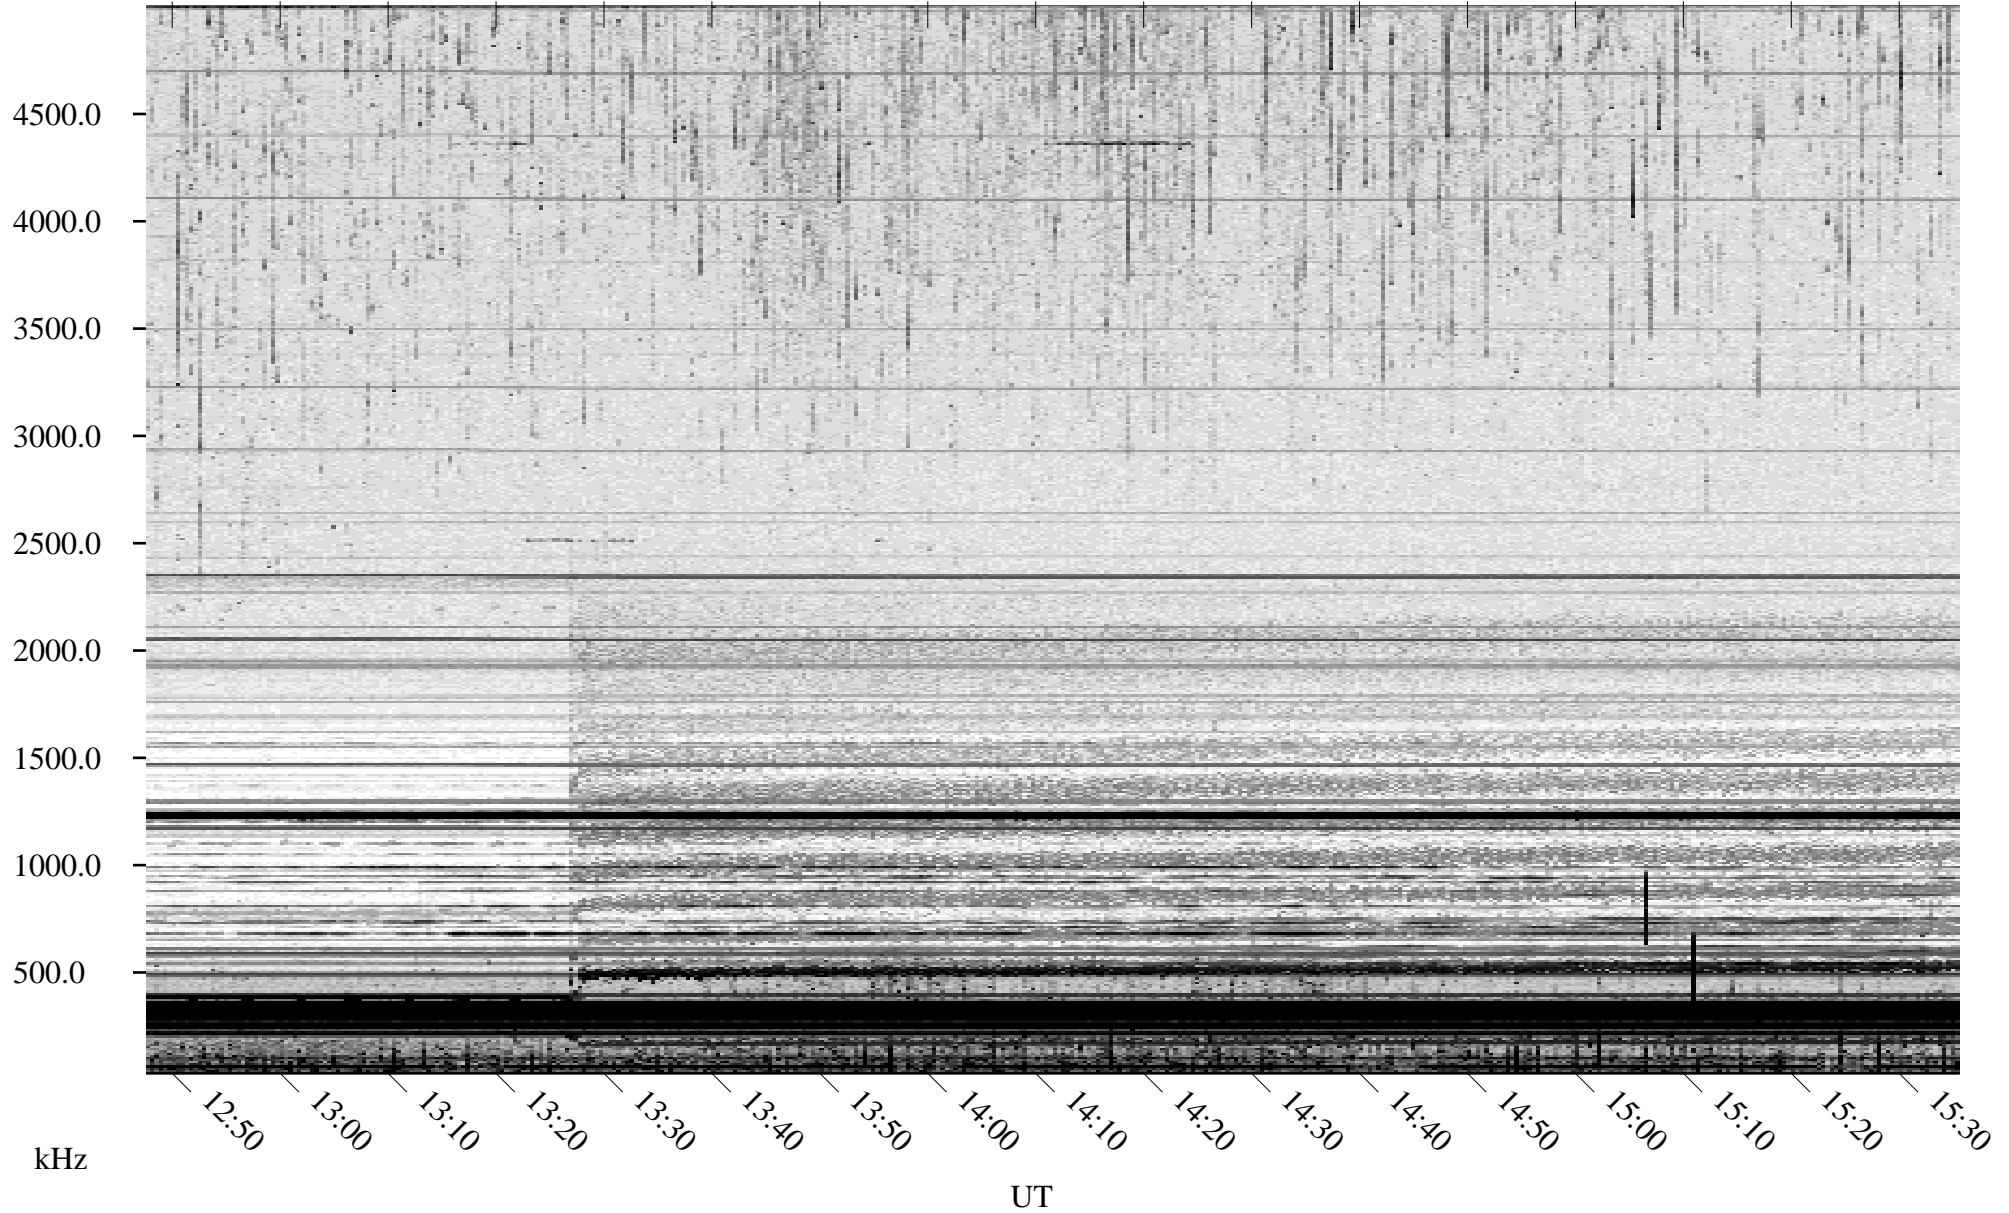

07/09/2009 Churchill, Manitoba

Linear Scale Black = 161 White = 15

ch09189l.r03SUm max_12

Page 5

07/09/2009 Churchill, Manitoba

Linear Scale Black = 161 White = 15

ch09189l.r03SUm max_12

Page 6

07/09/2009 Churchill, Manitoba

Linear Scale Black = 161 White = 15

ch09189l.r03SUm max_12

Page 7

07/09/2009 Churchill, Manitoba

Linear Scale Black = 161 White = 15

ch09189l.r03SUm max_12

Page 8