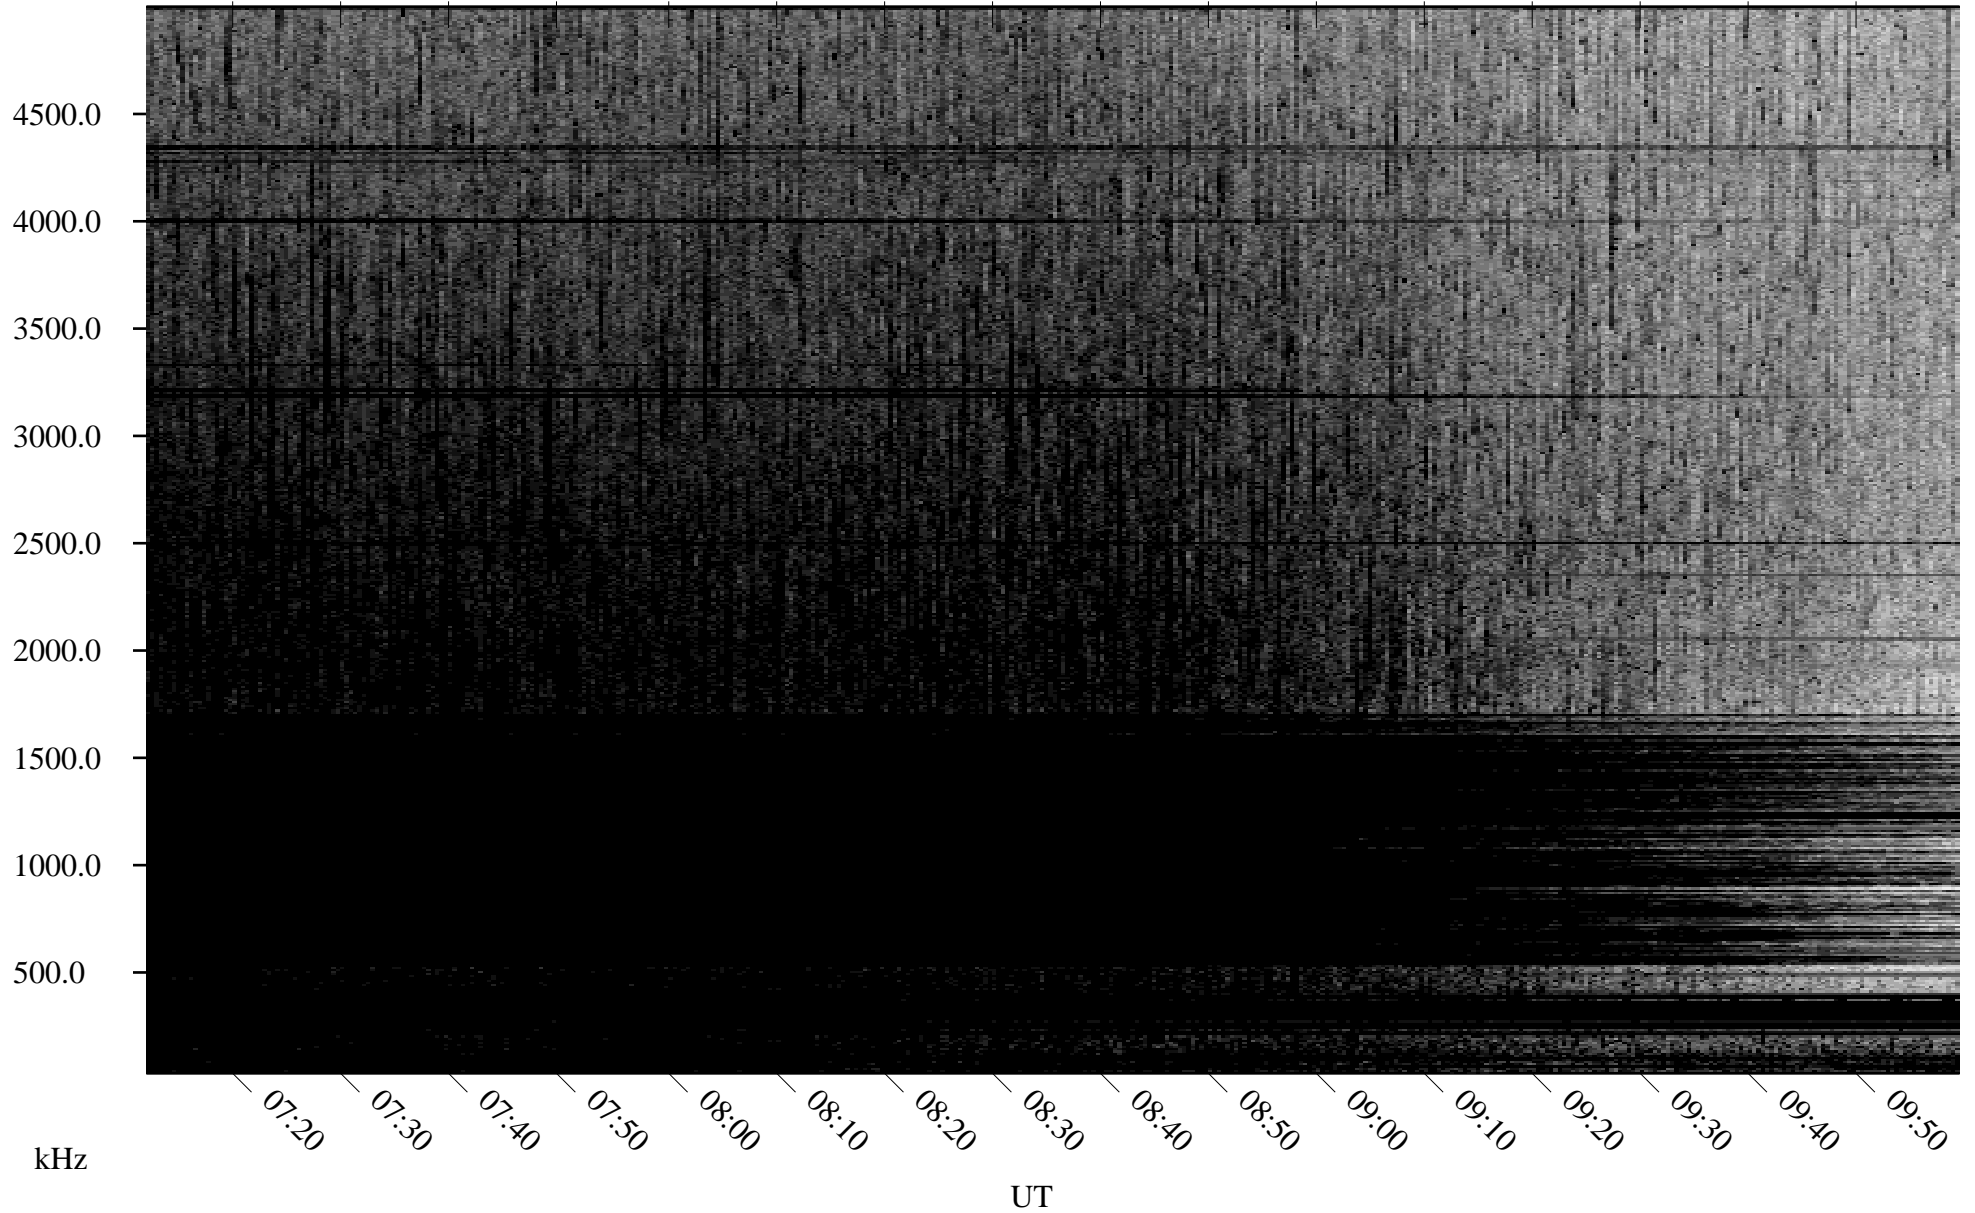

07/08/2009 Churchill, Manitoba

Linear Scale Black = 161 White = 15

ch09189l.r03SUm max_12

Page 1

07/08/2009 Churchill, Manitoba

Linear Scale Black = 161 White = 15

ch09189l.r03SUm max_12

Page 2

07/09/2009 Churchill, Manitoba

Linear Scale Black = 161 White = 15

ch09189l.r03SUm max_12

Page 3

07/09/2009 Churchill, Manitoba

Linear Scale Black = 161 White = 15

ch09189l.r03SUm max_12

Page 4

07/09/2009 Churchill, Manitoba

Linear Scale Black = 161 White = 15

ch09189l.r03SUm max_12

Page 5

07/09/2009 Churchill, Manitoba

Linear Scale Black = 161 White = 15

ch09189l.r03SUm max_12

Page 6

07/09/2009 Churchill, Manitoba

Linear Scale Black = 161 White = 15

ch09189l.r03SUm max_12

Page 7

07/09/2009 Churchill, Manitoba

Linear Scale Black = 161 White = 15

ch09189l.r03SUm max_12

Page 8