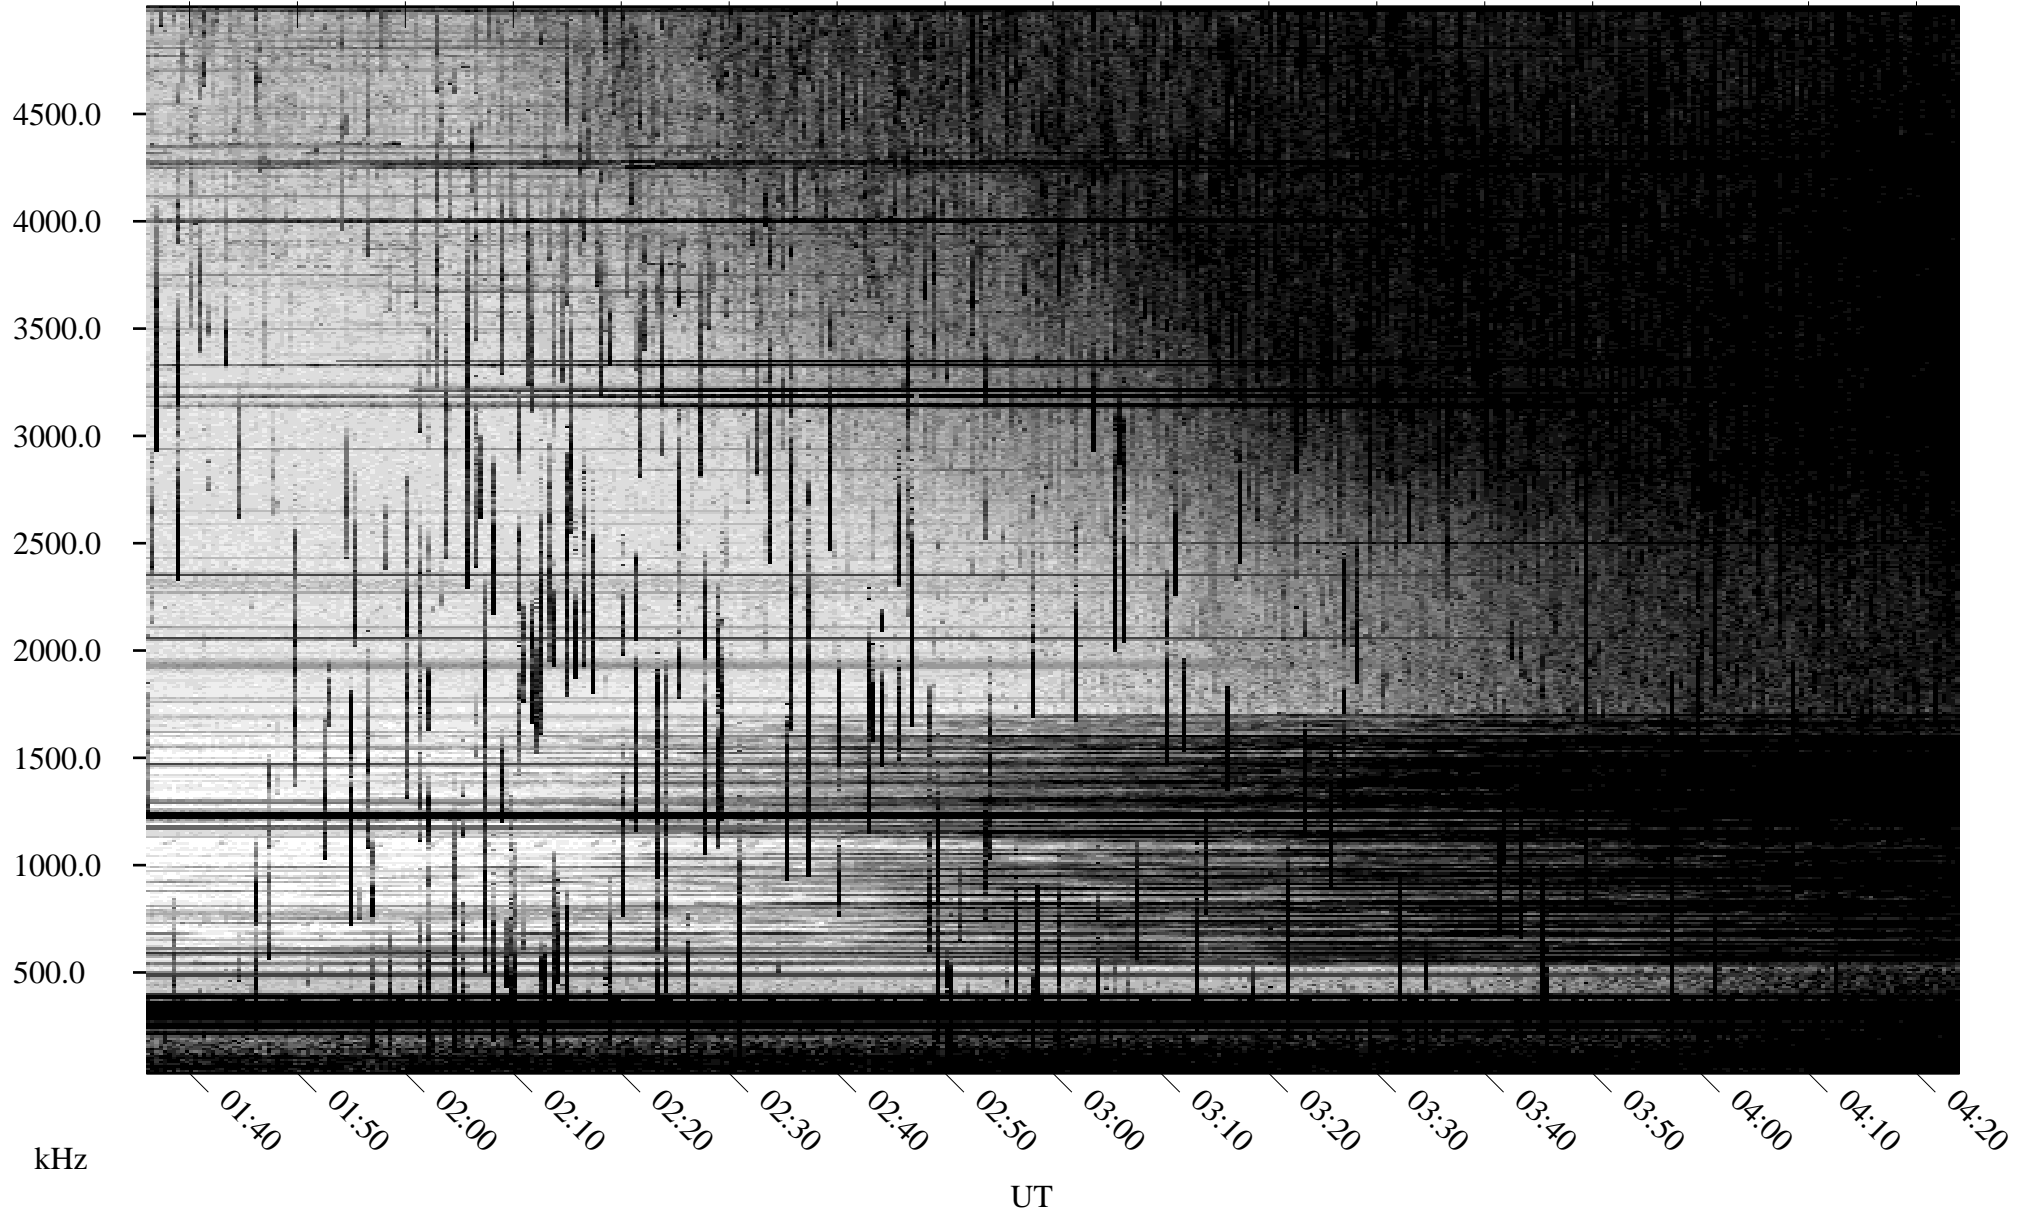

07/08/2009 Churchill, Manitoba

Linear Scale Black = 161 White = 15

ch09189l.r03SUm max_12

Page 1

07/08/2009 Churchill, Manitoba

Linear Scale Black = 161 White = 15

ch09189l.r03SUm max_12

Page 2

07/09/2009 Churchill, Manitoba

Linear Scale Black = 161 White = 15

ch09189l.r03SUm max_12

Page 3

07/09/2009 Churchill, Manitoba

Linear Scale Black = 161 White = 15

ch09189l.r03SUm max_12

Page 4

07/09/2009 Churchill, Manitoba

Linear Scale Black = 161 White = 15

ch09189l.r03SUm max_12

Page 5

07/09/2009 Churchill, Manitoba

Linear Scale Black = 161 White = 15

ch09189l.r03SUm max_12

Page 6

07/09/2009 Churchill, Manitoba

Linear Scale Black = 161 White = 15

ch09189l.r03SUm max_12

Page 7

07/09/2009 Churchill, Manitoba

Linear Scale Black = 161 White = 15

ch09189l.r03SUm max_12

Page 8