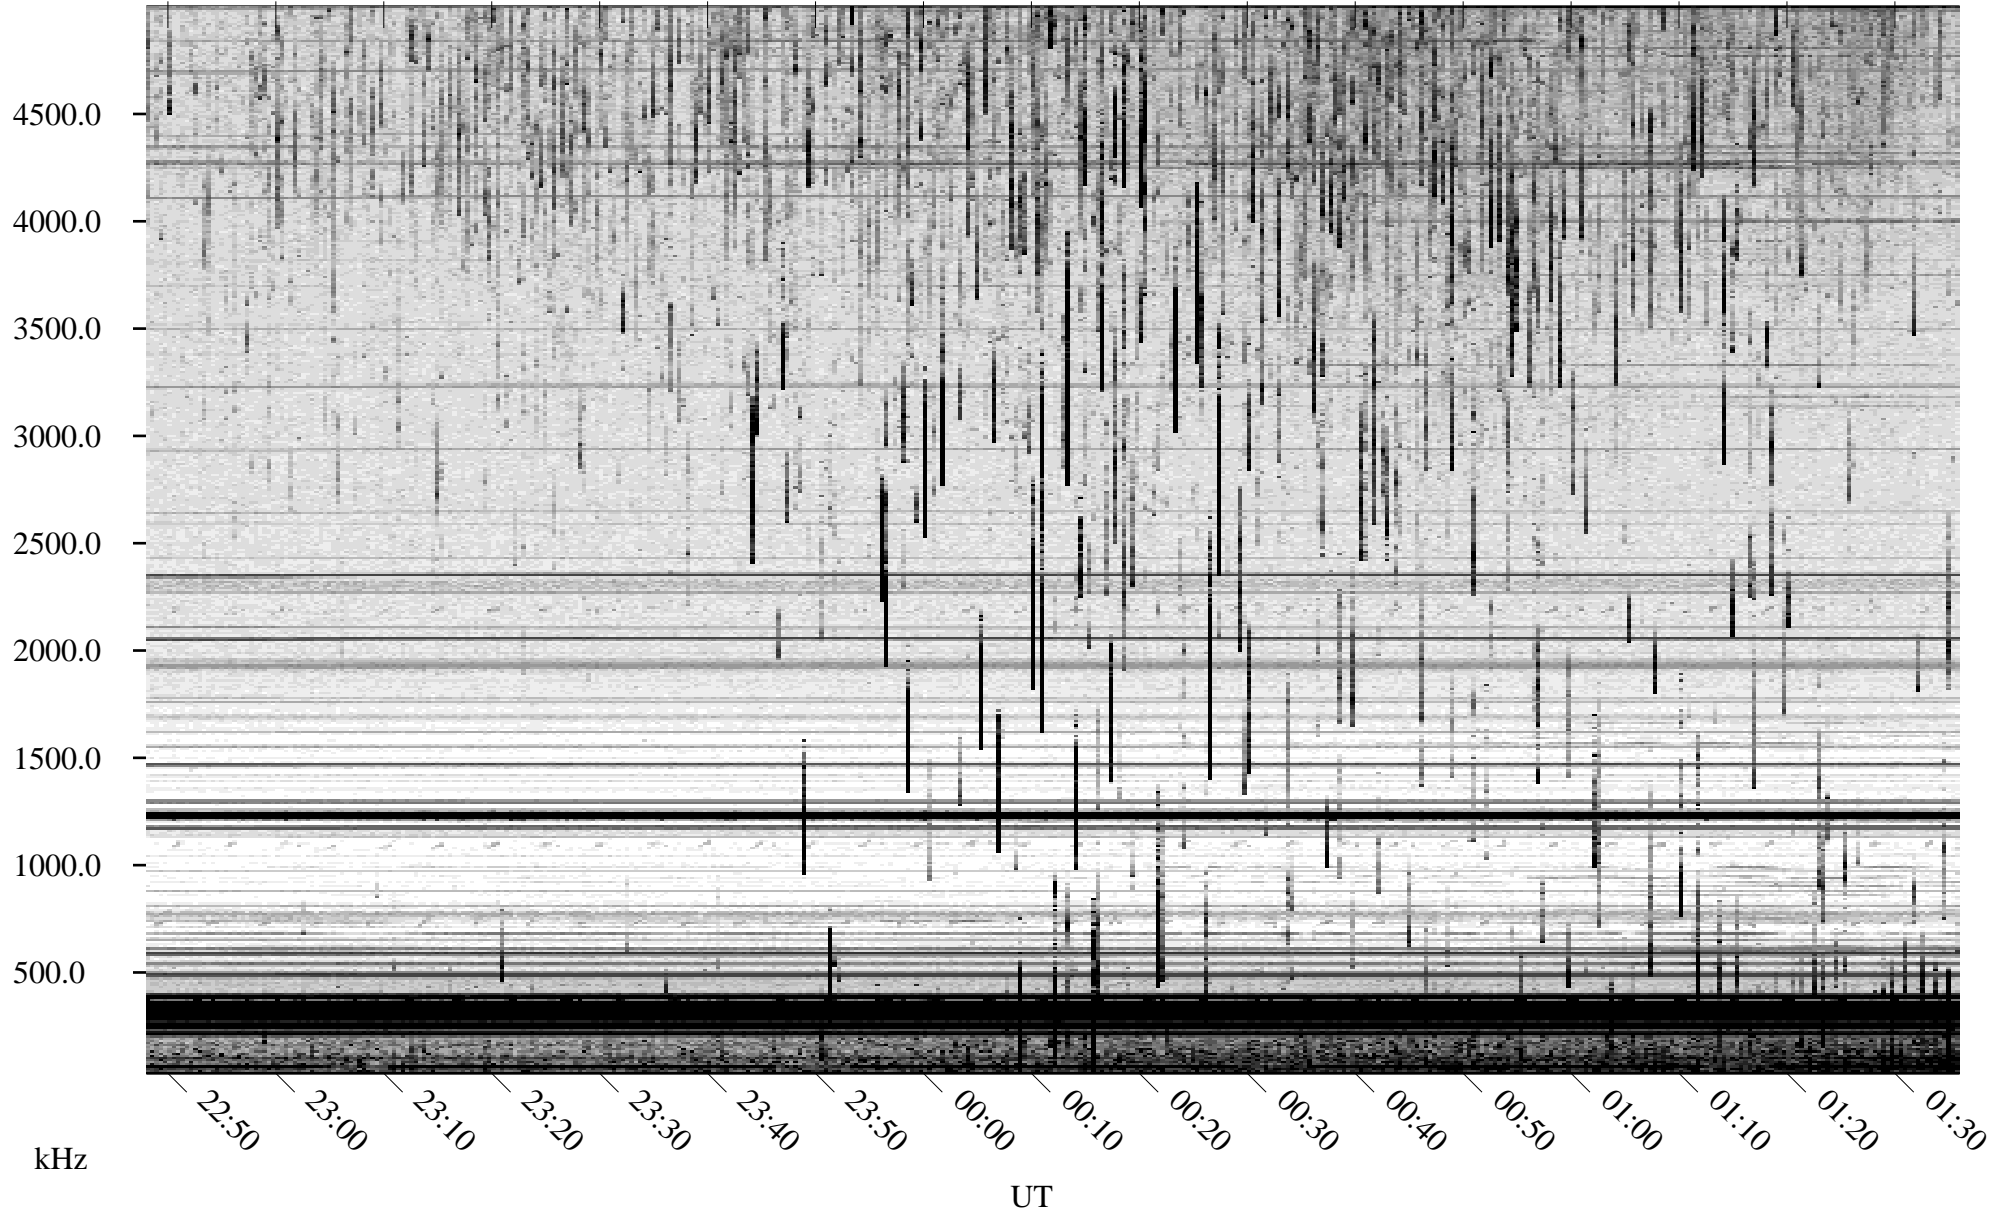

07/08/2009 Churchill, Manitoba

Linear Scale Black = 161 White = 15

ch09189l.r03SUm max_12

Page 1

07/08/2009 Churchill, Manitoba

Linear Scale Black = 161 White = 15

ch09189l.r03SUm max_12

Page 2

07/09/2009 Churchill, Manitoba

Linear Scale Black = 161 White = 15

ch09189l.r03SUm max_12

Page 3

07/09/2009 Churchill, Manitoba

Linear Scale Black = 161 White = 15

ch09189l.r03SUm max_12

Page 4

07/09/2009 Churchill, Manitoba

Linear Scale Black = 161 White = 15

ch09189l.r03SUm max_12

Page 5

07/09/2009 Churchill, Manitoba

Linear Scale Black = 161 White = 15

ch09189l.r03SUm max_12

Page 6

07/09/2009 Churchill, Manitoba

Linear Scale Black = 161 White = 15

ch09189l.r03SUm max_12

Page 7

07/09/2009 Churchill, Manitoba

Linear Scale Black = 161 White = 15

ch09189l.r03SUm max_12

Page 8