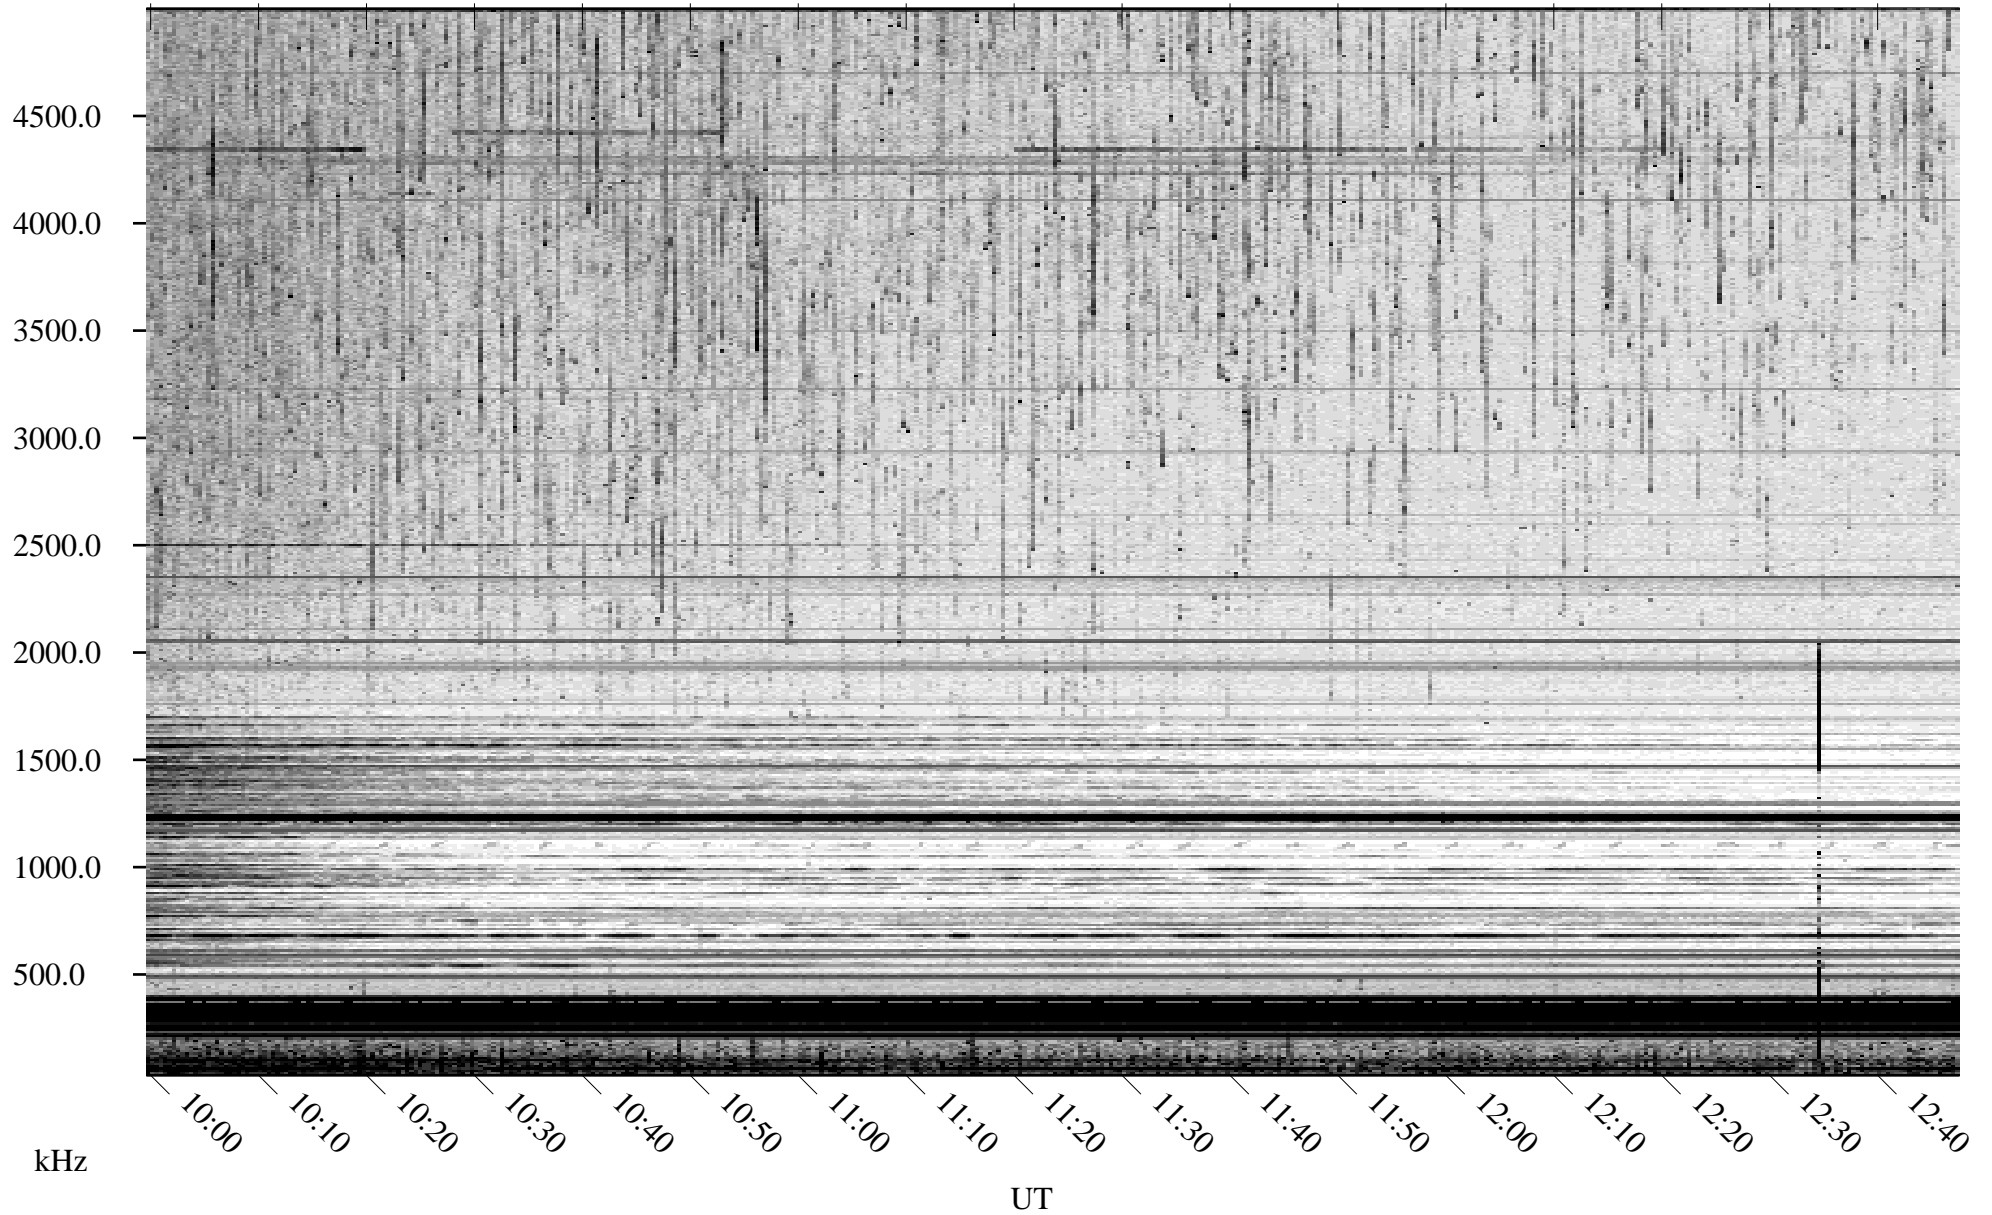

07/08/2009 Churchill, Manitoba

Linear Scale Black = 161 White = 15

ch09189l.r03SUm max_12

Page 1

07/08/2009 Churchill, Manitoba

Linear Scale Black = 161 White = 15

ch09189l.r03SUm max_12

Page 2

07/09/2009 Churchill, Manitoba

Linear Scale Black = 161 White = 15

ch09189l.r03SUm max_12

Page 3

07/09/2009 Churchill, Manitoba

Linear Scale Black = 161 White = 15

ch09189l.r03SUm max_12

Page 4

07/09/2009 Churchill, Manitoba

Linear Scale Black = 161 White = 15

ch09189l.r03SUm max_12

Page 5

07/09/2009 Churchill, Manitoba

Linear Scale Black = 161 White = 15

ch09189l.r03SUm max_12

Page 6

07/09/2009 Churchill, Manitoba

Linear Scale Black = 161 White = 15

ch09189l.r03SUm max_12

Page 7

07/09/2009 Churchill, Manitoba

Linear Scale Black = 161 White = 15

ch09189l.r03SUm max_12

Page 8