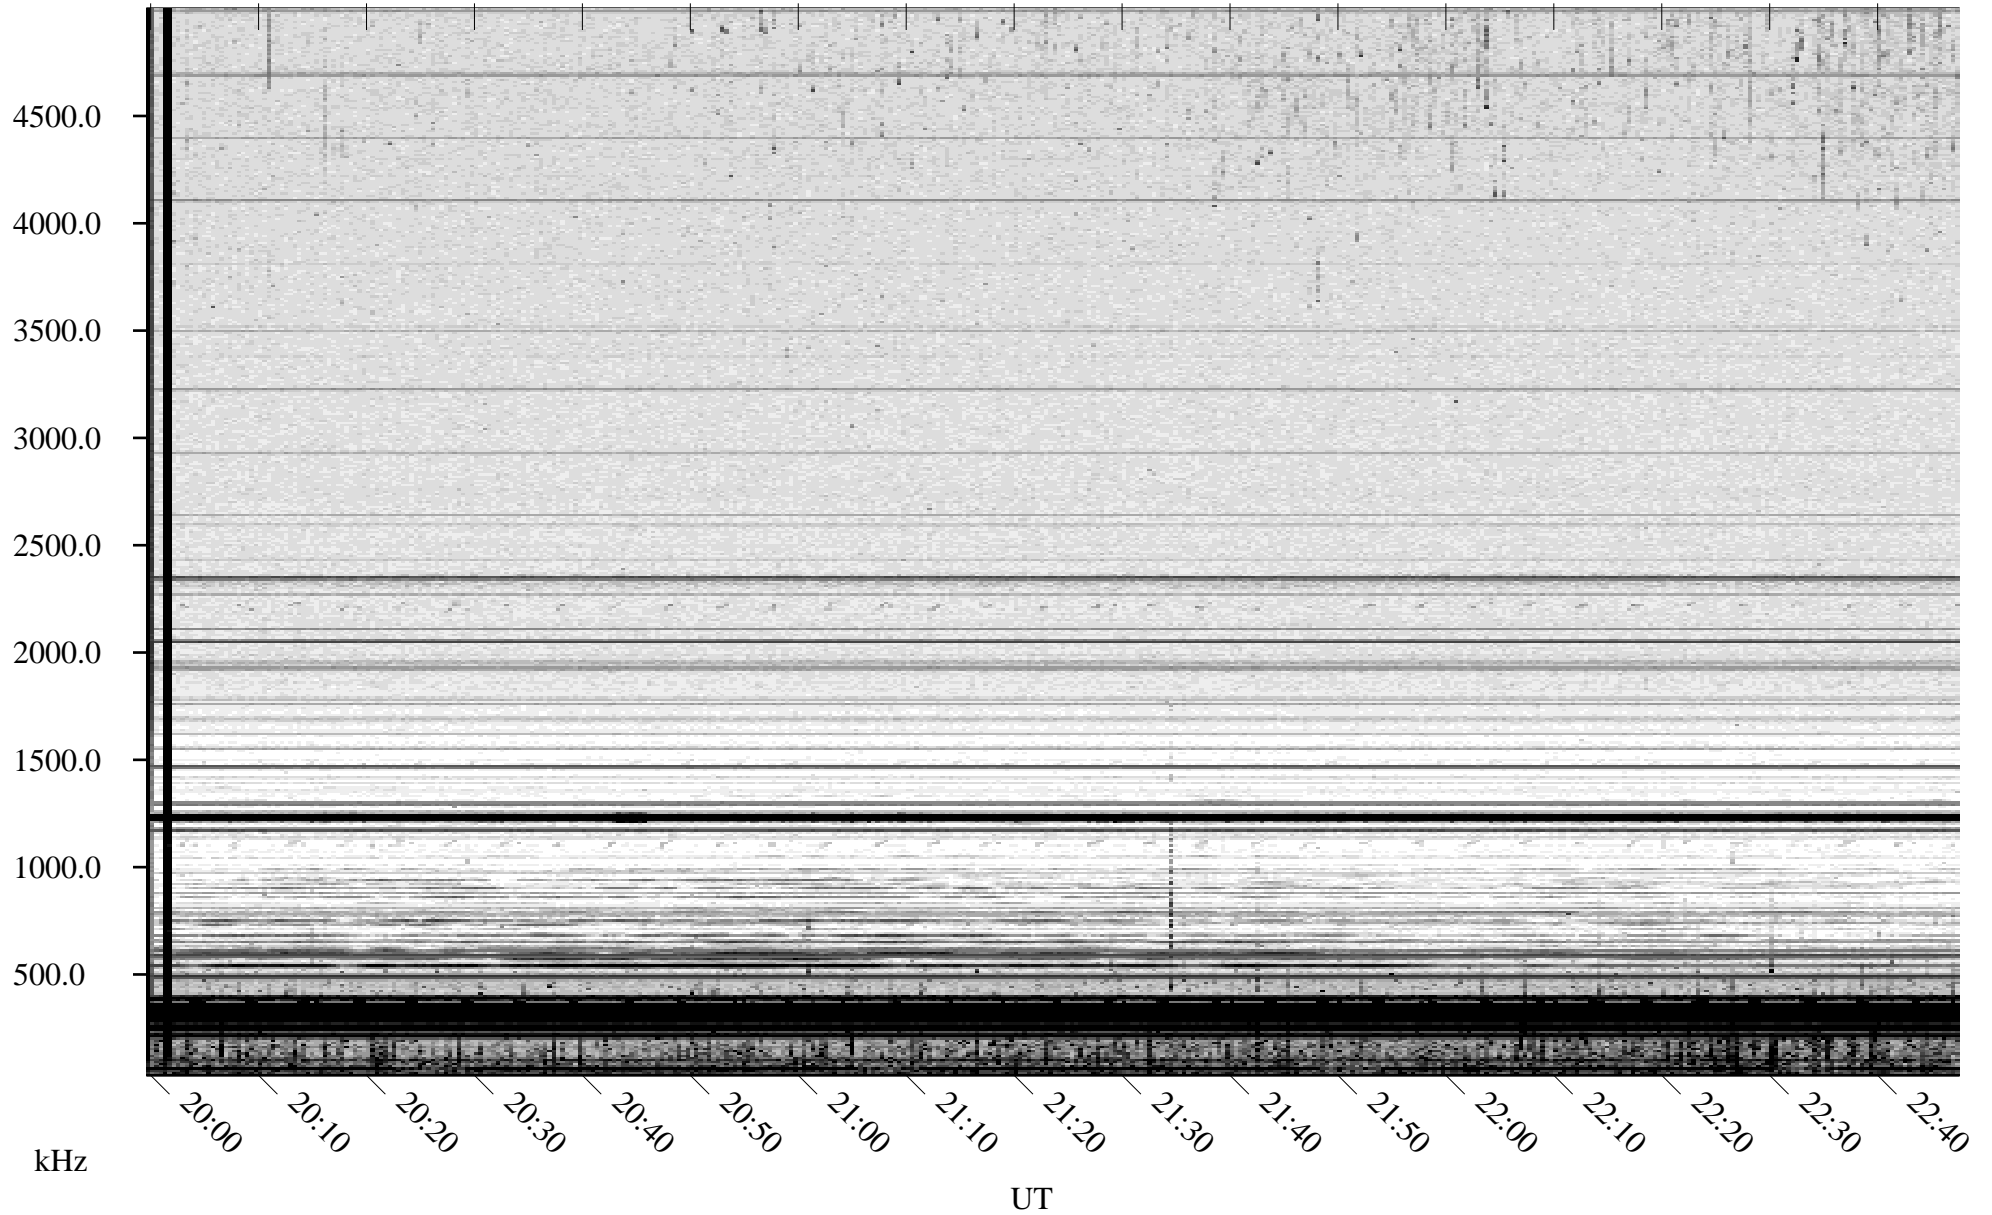

07/09/2009 Churchill, Manitoba

Linear Scale Black = 161 White = 15

ch09190l.r00SUm max_12

Page 1

07/09/2009 Churchill, Manitoba

Linear Scale Black = 161 White = 15

ch09190l.r00SUm max_12

Page 2

07/10/2009 Churchill, Manitoba

Linear Scale Black = 161 White = 15

ch09190l.r00SUm max_12

Page 3

07/10/2009 Churchill, Manitoba

Linear Scale Black = 161 White = 15

ch09190l.r00SUm max_12

Page 4

07/10/2009 Churchill, Manitoba

Linear Scale Black = 161 White = 15

ch09190l.r00SUm max_12

Page 5

07/10/2009 Churchill, Manitoba

Linear Scale Black = 161 White = 15

ch09190l.r00SUm max_12

Page 6

07/10/2009 Churchill, Manitoba

Linear Scale Black = 161 White = 15

ch09190l.r00SUm max_12

Page 7

07/10/2009 Churchill, Manitoba

Linear Scale Black = 161 White = 15

ch09190l.r00SUm max_12

Page 8