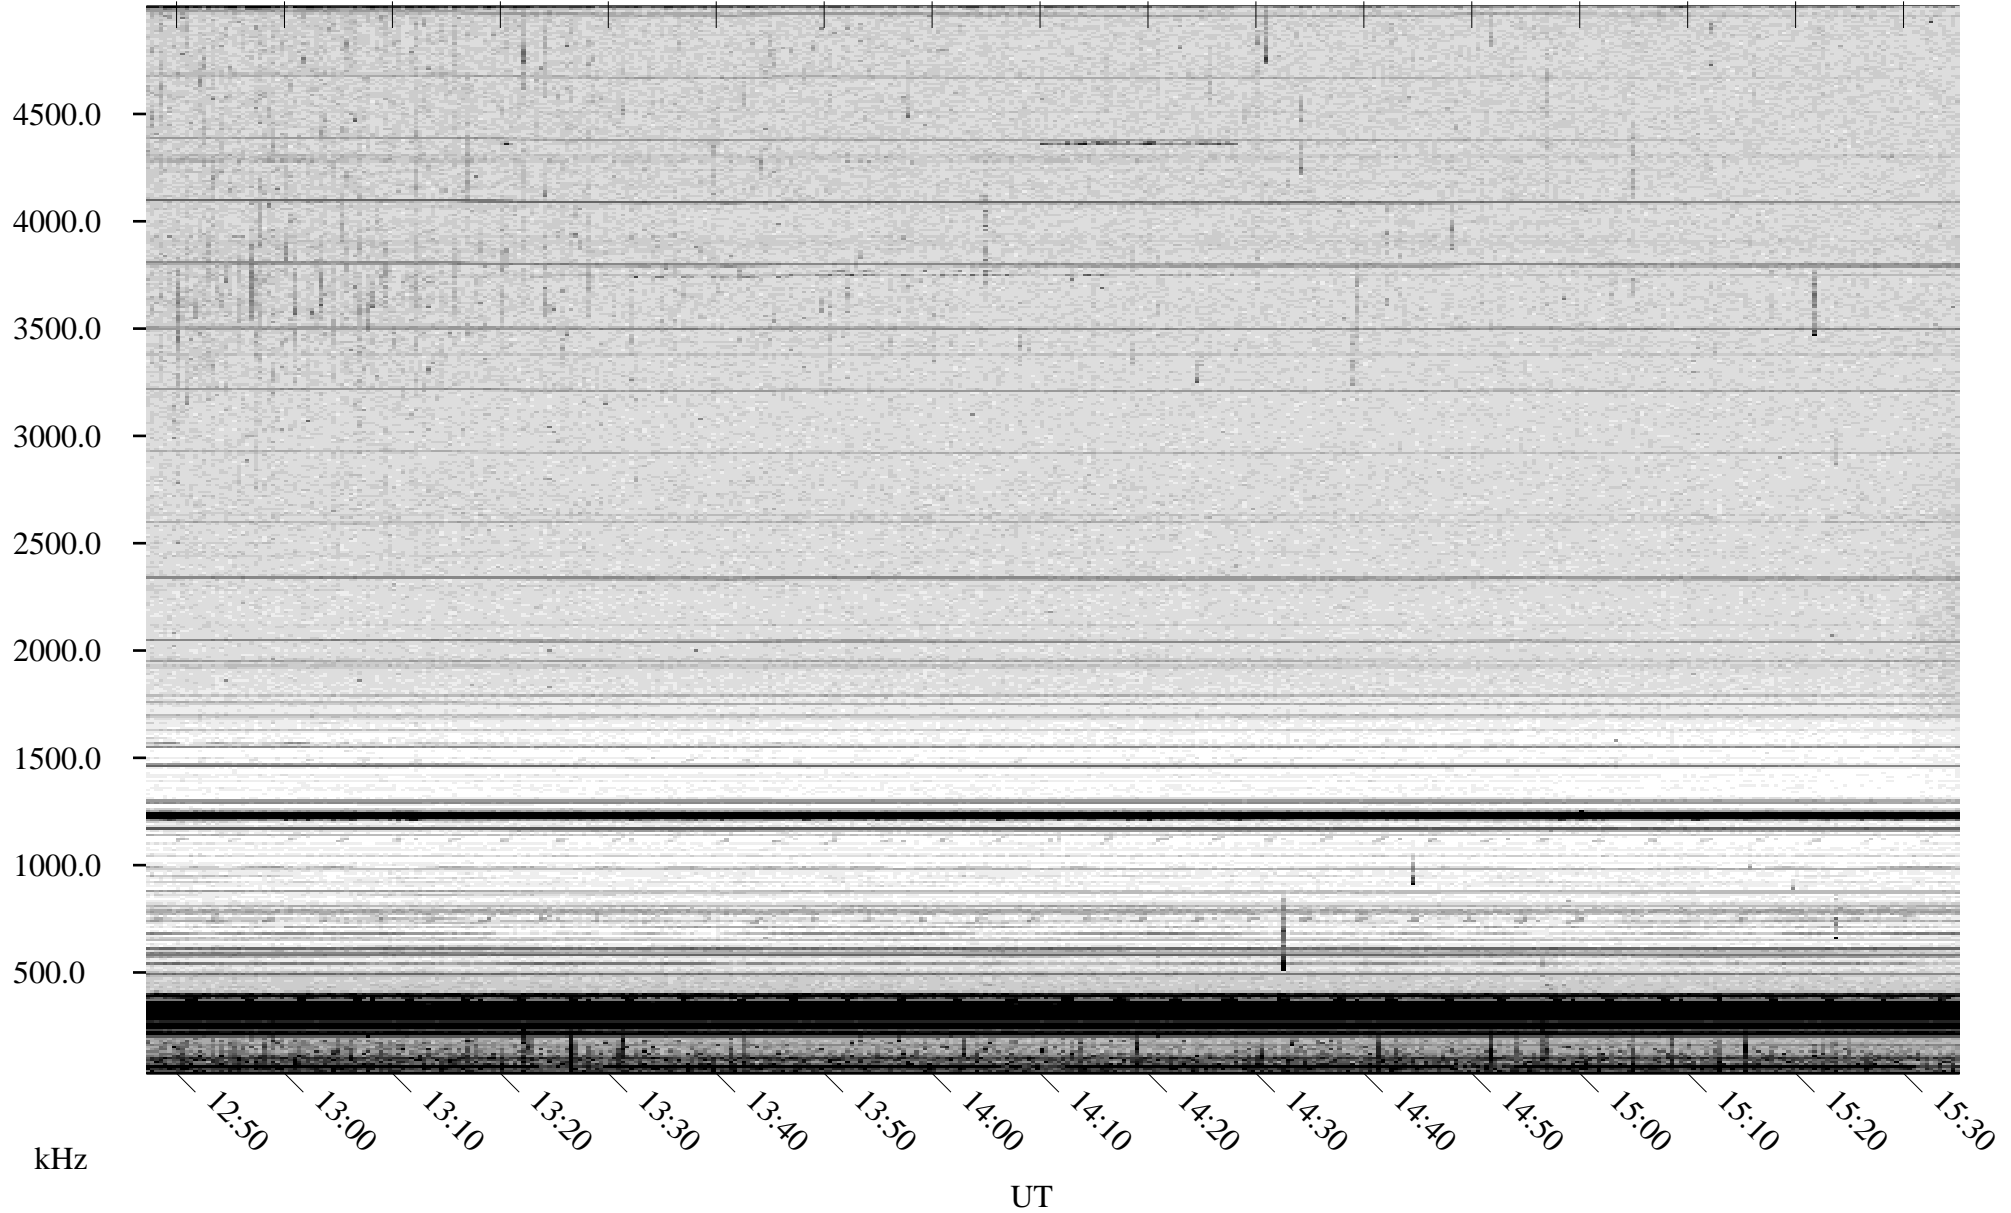

07/09/2009 Churchill, Manitoba

Linear Scale Black = 161 White = 15

ch09190l.r00SUm max_12

Page 1

07/09/2009 Churchill, Manitoba

Linear Scale Black = 161 White = 15

ch09190l.r00SUm max_12

Page 2

07/10/2009 Churchill, Manitoba

Linear Scale Black = 161 White = 15

ch09190l.r00SUm max_12

Page 3

07/10/2009 Churchill, Manitoba

Linear Scale Black = 161 White = 15

ch09190l.r00SUm max_12

Page 4

07/10/2009 Churchill, Manitoba

Linear Scale Black = 161 White = 15

ch09190l.r00SUm max_12

Page 5

07/10/2009 Churchill, Manitoba

Linear Scale Black = 161 White = 15

ch09190l.r00SUm max_12

Page 6

07/10/2009 Churchill, Manitoba

Linear Scale Black = 161 White = 15

ch09190l.r00SUm max_12

Page 7

07/10/2009 Churchill, Manitoba

Linear Scale Black = 161 White = 15

ch09190l.r00SUm max_12

Page 8