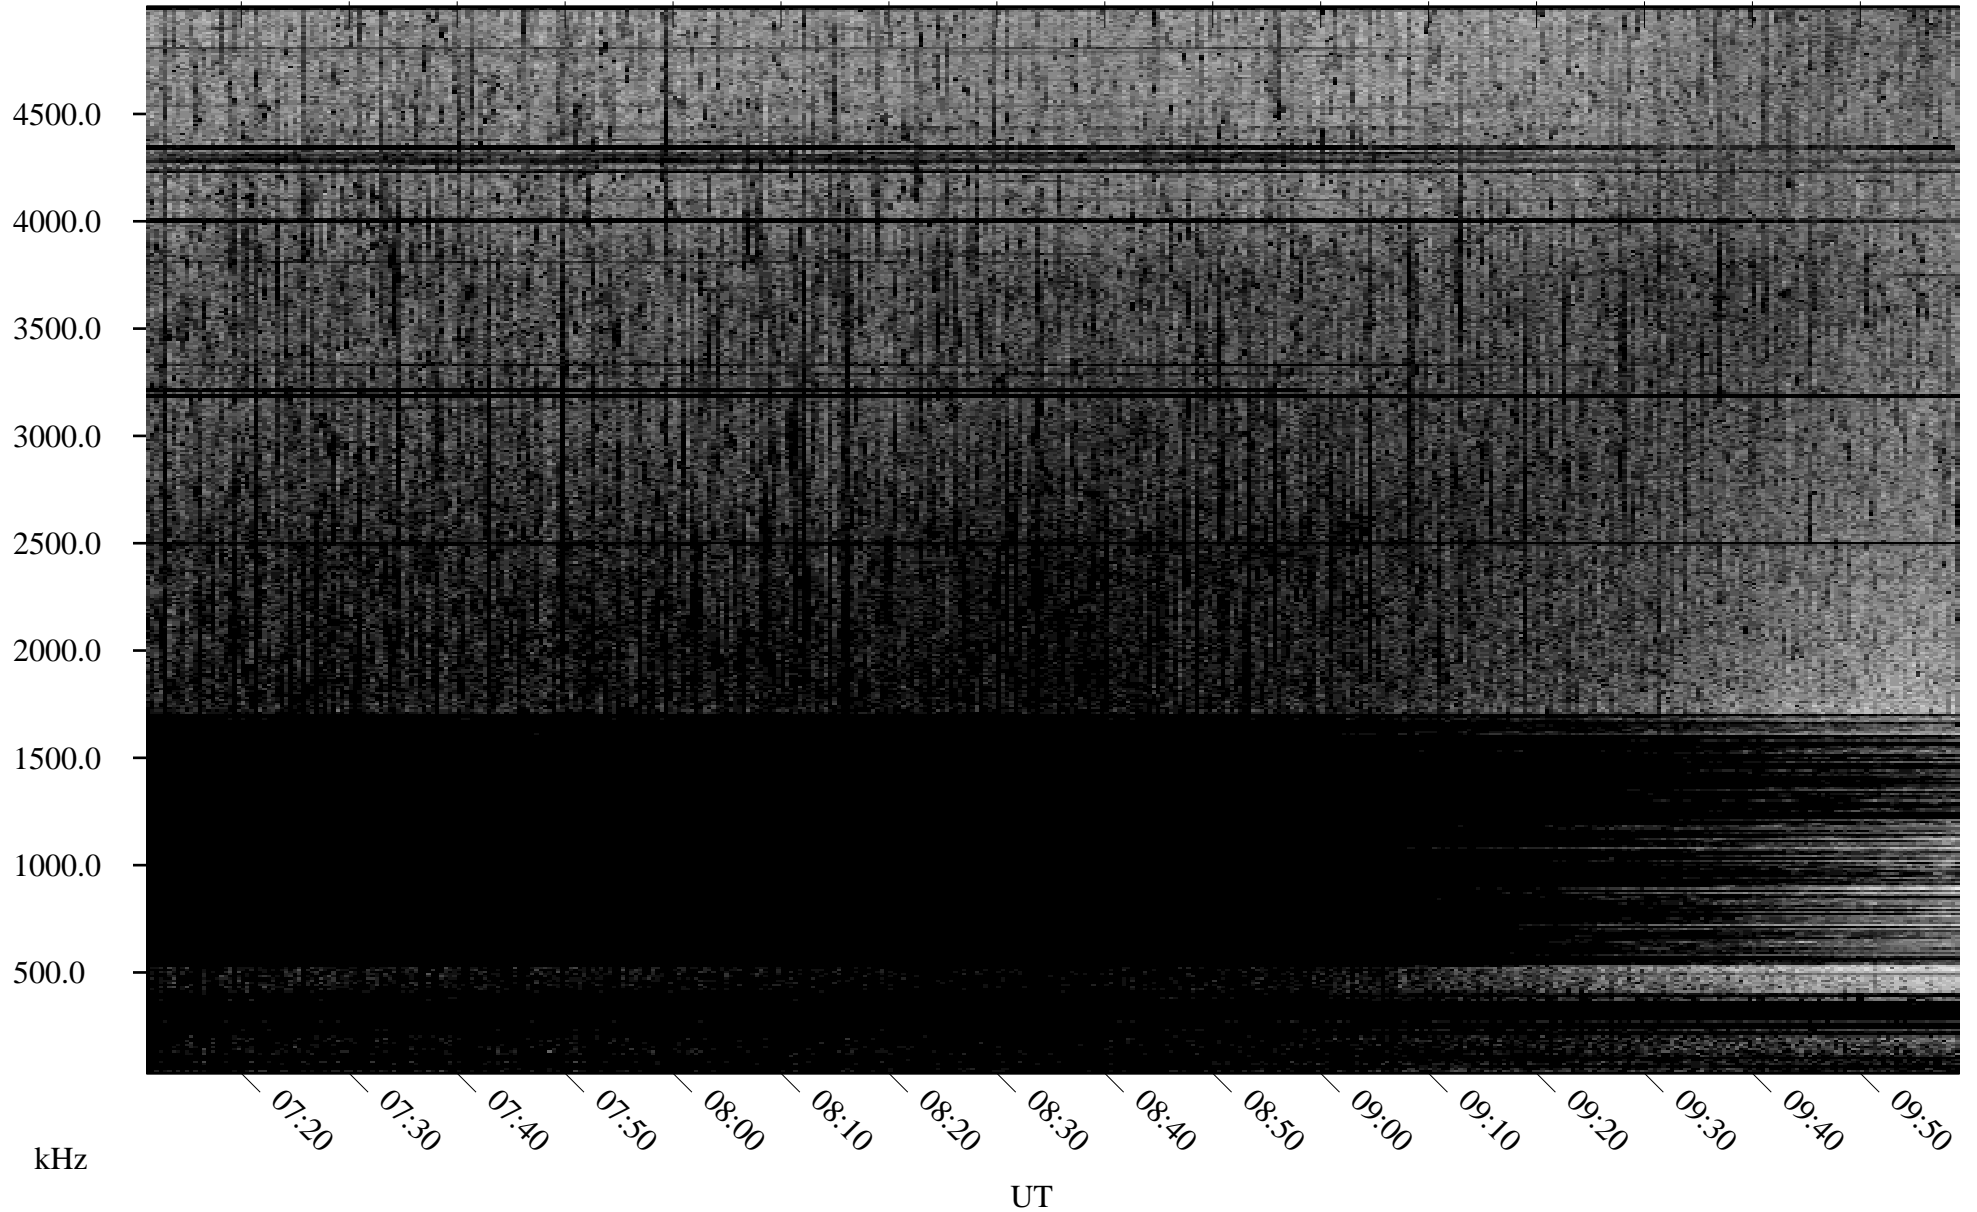

07/09/2009 Churchill, Manitoba

Linear Scale Black = 161 White = 15

ch09190l.r00SUm max_12

Page 1

07/09/2009 Churchill, Manitoba

Linear Scale Black = 161 White = 15

ch09190l.r00SUm max_12

Page 2

07/10/2009 Churchill, Manitoba

Linear Scale Black = 161 White = 15

ch09190l.r00SUm max_12

Page 3

07/10/2009 Churchill, Manitoba

Linear Scale Black = 161 White = 15

ch09190l.r00SUm max_12

Page 4

07/10/2009 Churchill, Manitoba

Linear Scale Black = 161 White = 15

ch09190l.r00SUm max_12

Page 5

07/10/2009 Churchill, Manitoba

Linear Scale Black = 161 White = 15

ch09190l.r00SUm max_12

Page 6

07/10/2009 Churchill, Manitoba

Linear Scale Black = 161 White = 15

ch09190l.r00SUm max_12

Page 7

07/10/2009 Churchill, Manitoba

Linear Scale Black = 161 White = 15

ch09190l.r00SUm max_12

Page 8