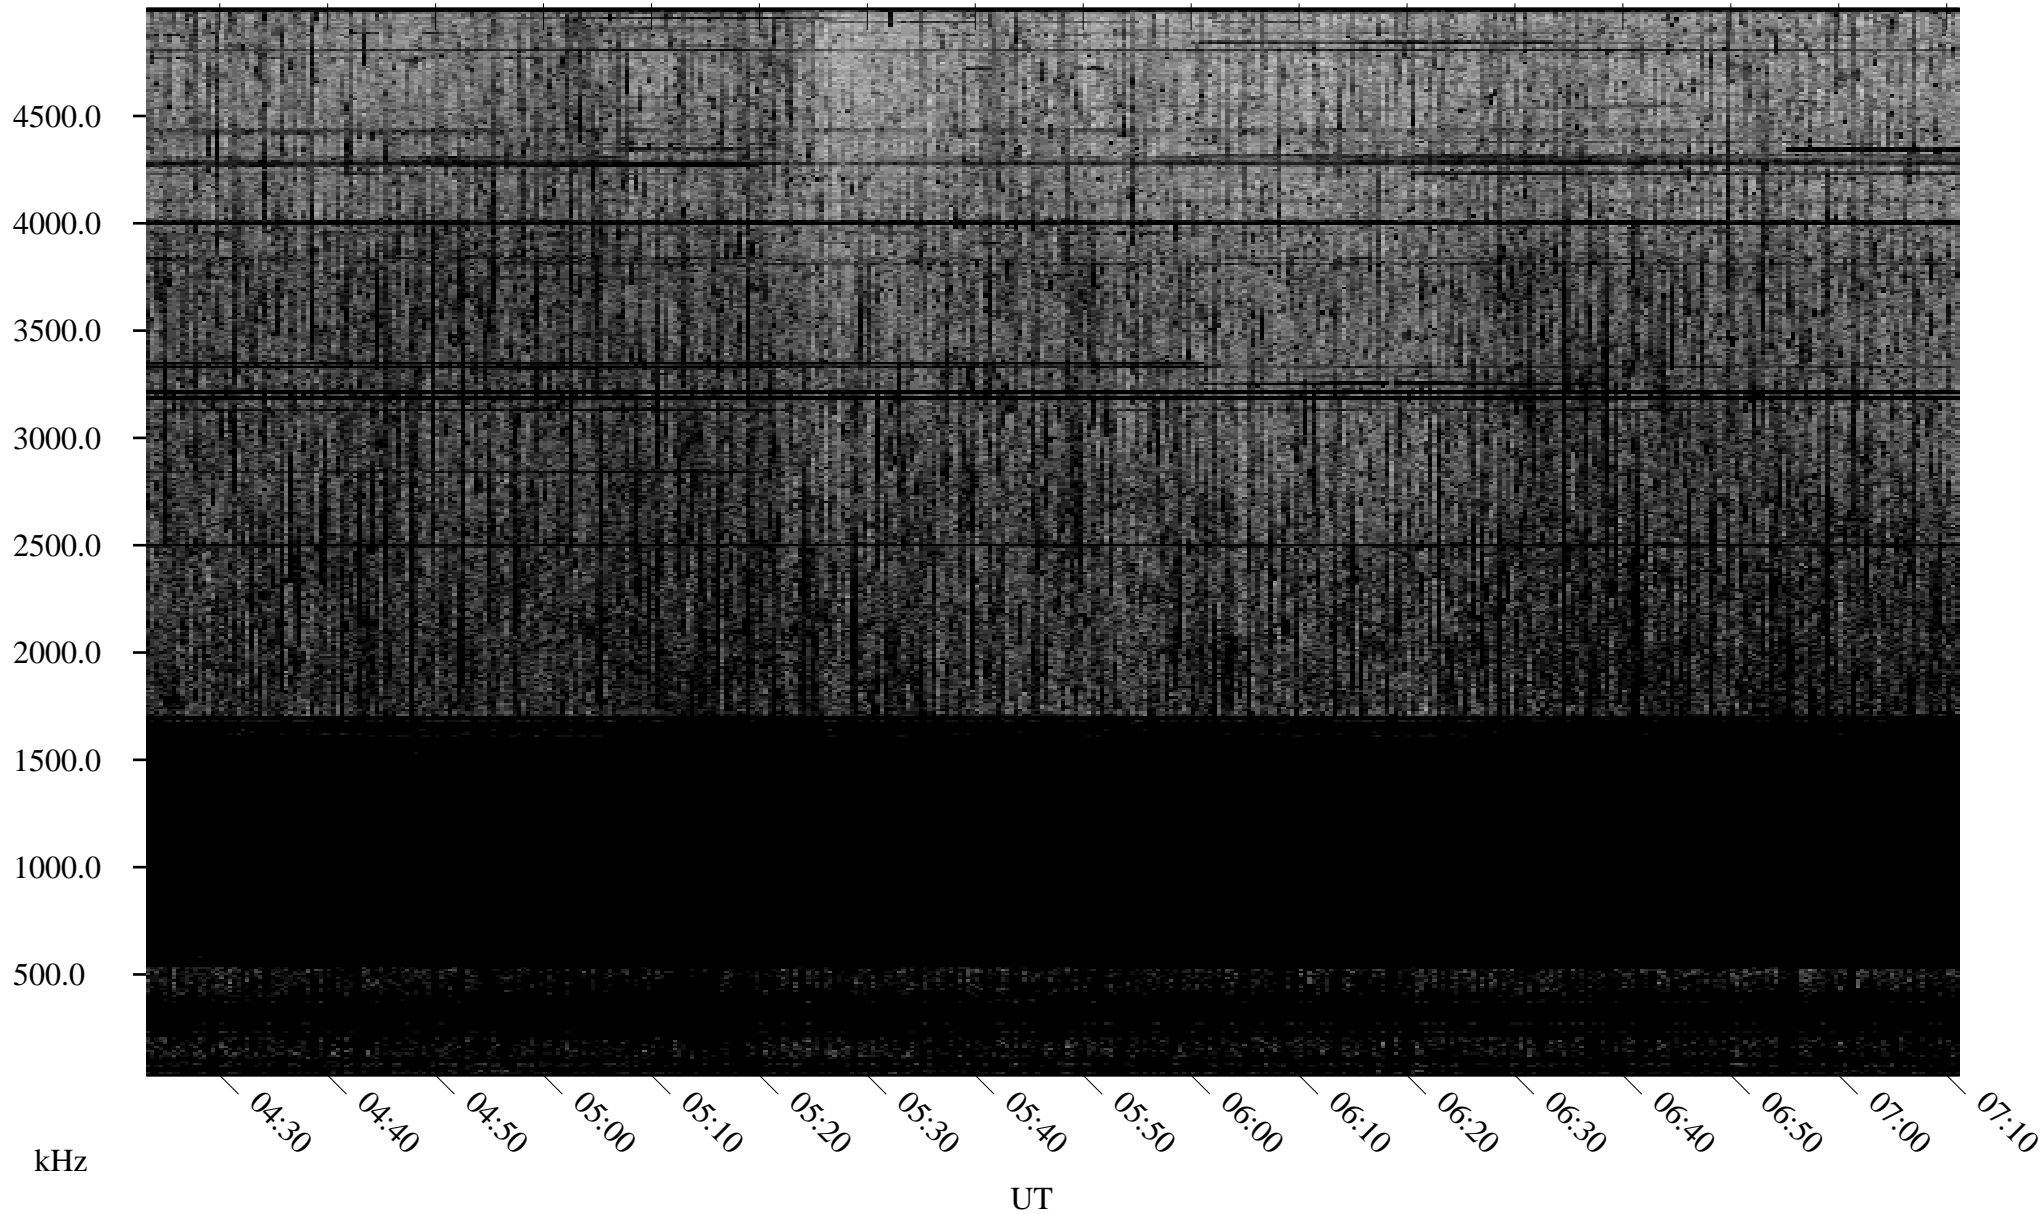

07/09/2009 Churchill, Manitoba

Linear Scale Black = 161 White = 15

ch09190l.r00SUm max_12

Page 1

07/09/2009 Churchill, Manitoba

Linear Scale Black = 161 White = 15

ch09190l.r00SUm max_12

Page 2

07/10/2009 Churchill, Manitoba

Linear Scale Black = 161 White = 15

ch09190l.r00SUm max_12

Page 3

07/10/2009 Churchill, Manitoba

Linear Scale Black = 161 White = 15

ch09190l.r00SUm max_12

Page 4

07/10/2009 Churchill, Manitoba

Linear Scale Black = 161 White = 15

ch09190l.r00SUm max_12

Page 5

07/10/2009 Churchill, Manitoba

Linear Scale Black = 161 White = 15

ch09190l.r00SUm max_12

Page 6

07/10/2009 Churchill, Manitoba

Linear Scale Black = 161 White = 15

ch09190l.r00SUm max_12

Page 7

07/10/2009 Churchill, Manitoba

Linear Scale Black = 161 White = 15

ch09190l.r00SUm max_12

Page 8