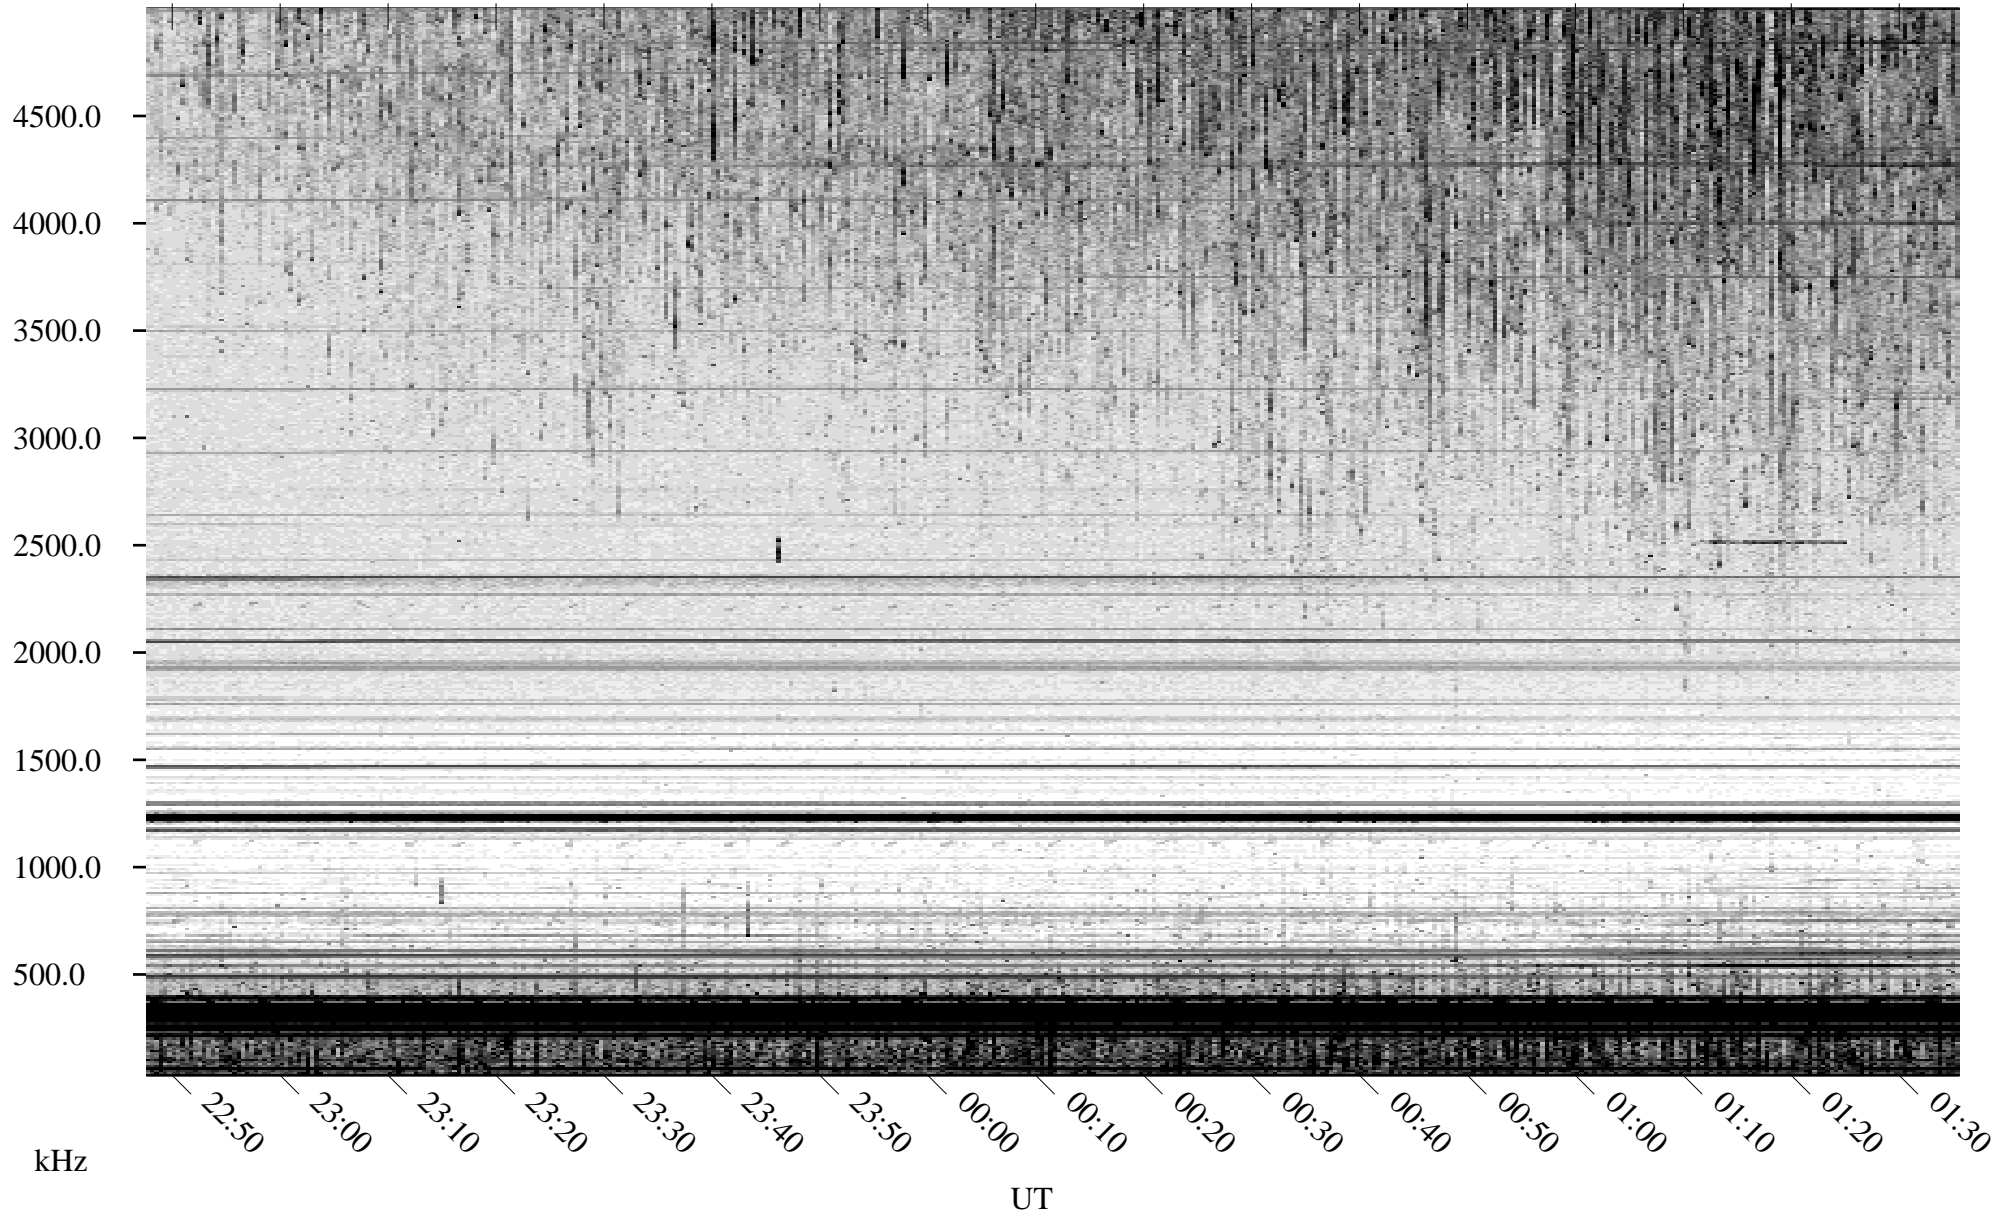

07/09/2009 Churchill, Manitoba

Linear Scale Black = 161 White = 15

ch09190l.r00SUm max_12

Page 1

07/09/2009 Churchill, Manitoba

Linear Scale Black = 161 White = 15

ch09190l.r00SUm max_12

Page 2

07/10/2009 Churchill, Manitoba

Linear Scale Black = 161 White = 15

ch09190l.r00SUm max_12

Page 3

07/10/2009 Churchill, Manitoba

Linear Scale Black = 161 White = 15

ch09190l.r00SUm max_12

Page 4

07/10/2009 Churchill, Manitoba

Linear Scale Black = 161 White = 15

ch09190l.r00SUm max_12

Page 5

07/10/2009 Churchill, Manitoba

Linear Scale Black = 161 White = 15

ch09190l.r00SUm max_12

Page 6

07/10/2009 Churchill, Manitoba

Linear Scale Black = 161 White = 15

ch09190l.r00SUm max_12

Page 7

07/10/2009 Churchill, Manitoba

Linear Scale Black = 161 White = 15

ch09190l.r00SUm max_12

Page 8