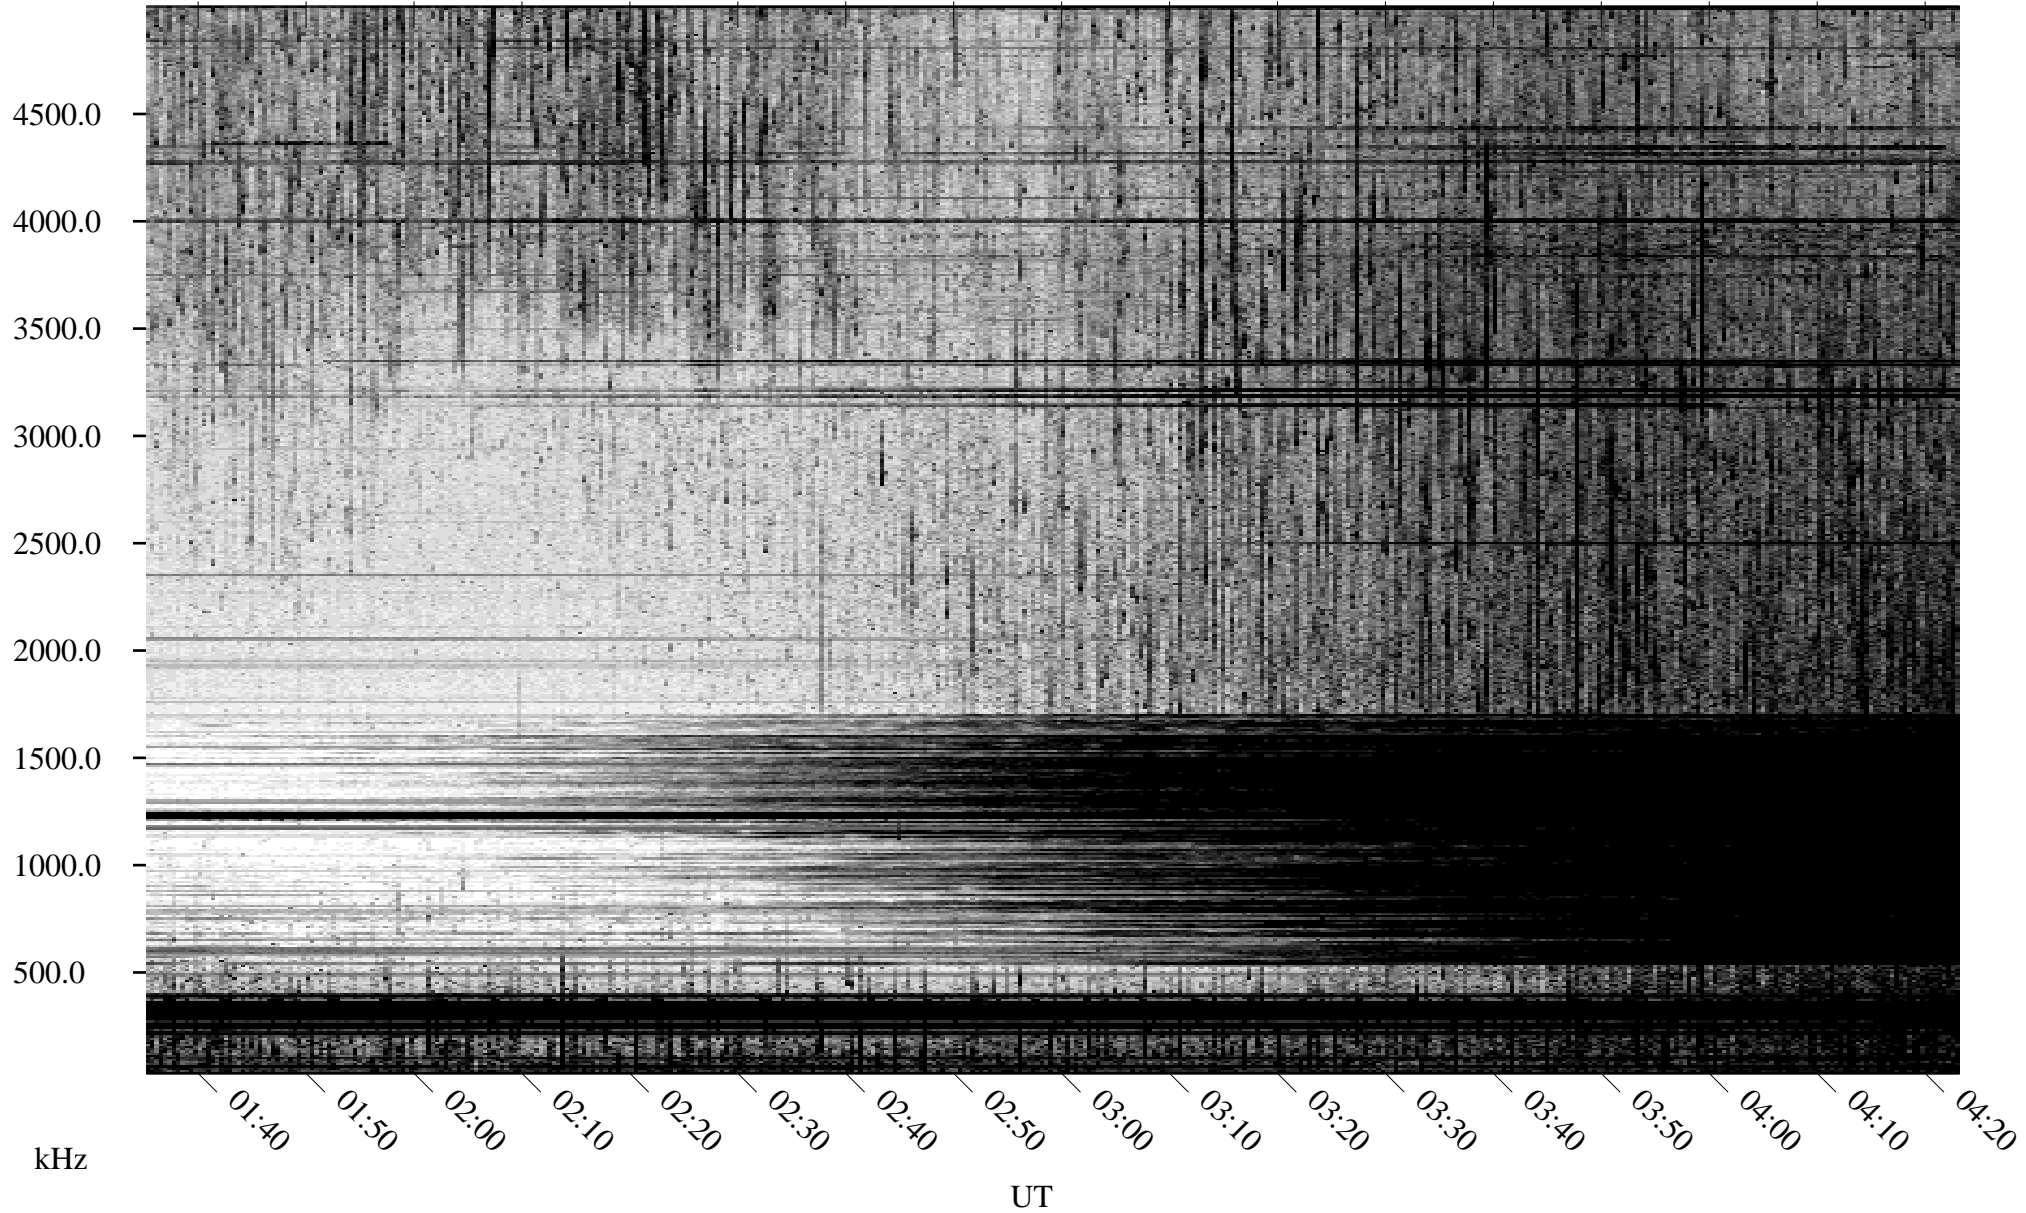

07/09/2009 Churchill, Manitoba

Linear Scale Black = 161 White = 15

ch09190l.r00SUm max_12

Page 1

07/09/2009 Churchill, Manitoba

Linear Scale Black = 161 White = 15

ch09190l.r00SUm max_12

Page 2

07/10/2009 Churchill, Manitoba

Linear Scale Black = 161 White = 15

ch09190l.r00SUm max_12

Page 3

07/10/2009 Churchill, Manitoba

Linear Scale Black = 161 White = 15

ch09190l.r00SUm max_12

Page 4

07/10/2009 Churchill, Manitoba

Linear Scale Black = 161 White = 15

ch09190l.r00SUm max_12

Page 5

07/10/2009 Churchill, Manitoba

Linear Scale Black = 161 White = 15

ch09190l.r00SUm max_12

Page 6

07/10/2009 Churchill, Manitoba

Linear Scale Black = 161 White = 15

ch09190l.r00SUm max_12

Page 7

07/10/2009 Churchill, Manitoba

Linear Scale Black = 161 White = 15

ch09190l.r00SUm max_12

Page 8