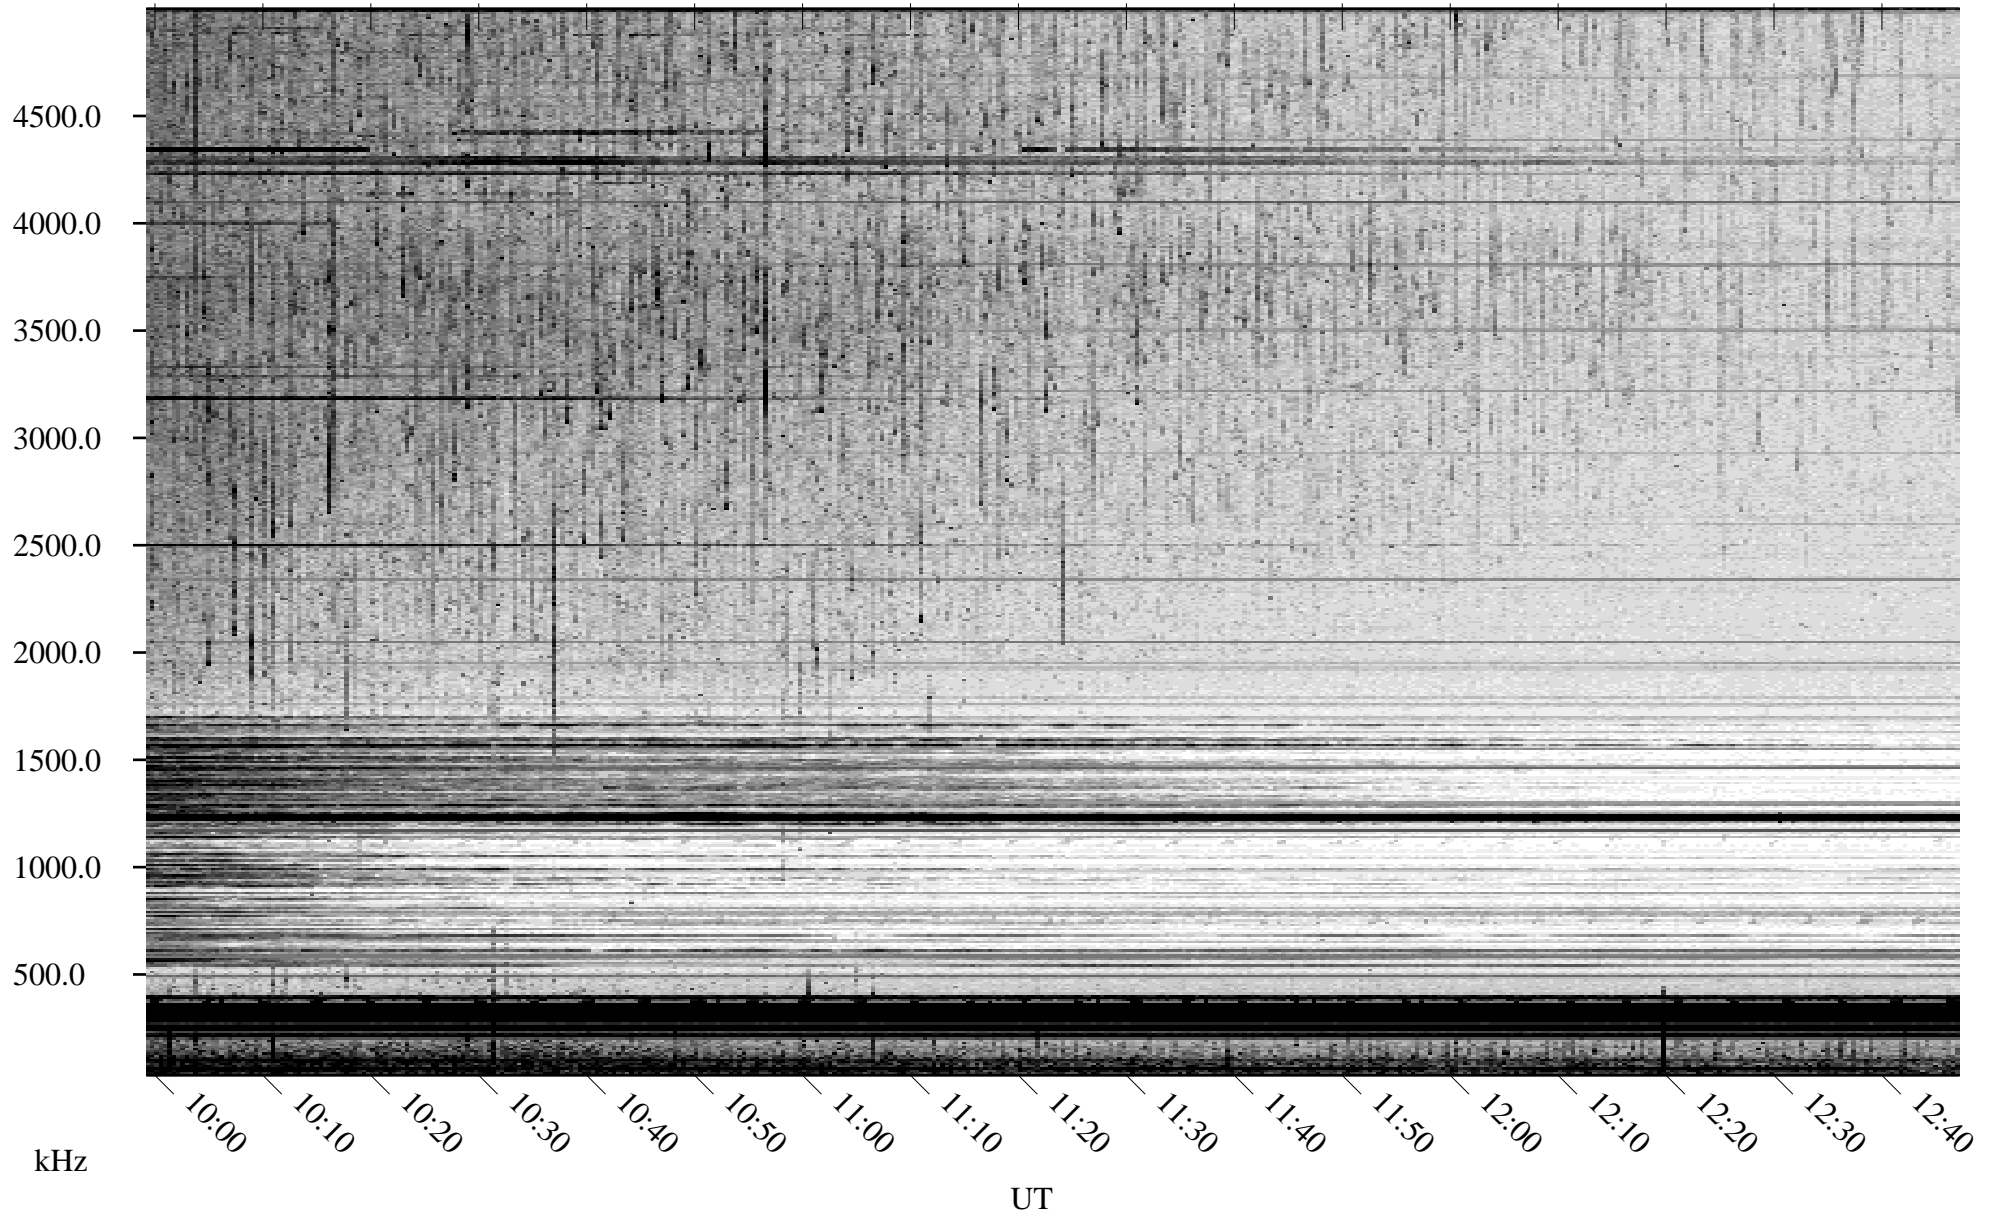

07/09/2009 Churchill, Manitoba

Linear Scale Black = 161 White = 15

ch09190l.r00SUm max_12

Page 1

07/09/2009 Churchill, Manitoba

Linear Scale Black = 161 White = 15

ch09190l.r00SUm max_12

Page 2

07/10/2009 Churchill, Manitoba

Linear Scale Black = 161 White = 15

ch09190l.r00SUm max_12

Page 3

07/10/2009 Churchill, Manitoba

Linear Scale Black = 161 White = 15

ch09190l.r00SUm max_12

Page 4

07/10/2009 Churchill, Manitoba

Linear Scale Black = 161 White = 15

ch09190l.r00SUm max_12

Page 5

07/10/2009 Churchill, Manitoba

Linear Scale Black = 161 White = 15

ch09190l.r00SUm max_12

Page 6

07/10/2009 Churchill, Manitoba

Linear Scale Black = 161 White = 15

ch09190l.r00SUm max_12

Page 7

07/10/2009 Churchill, Manitoba

Linear Scale Black = 161 White = 15

ch09190l.r00SUm max_12

Page 8