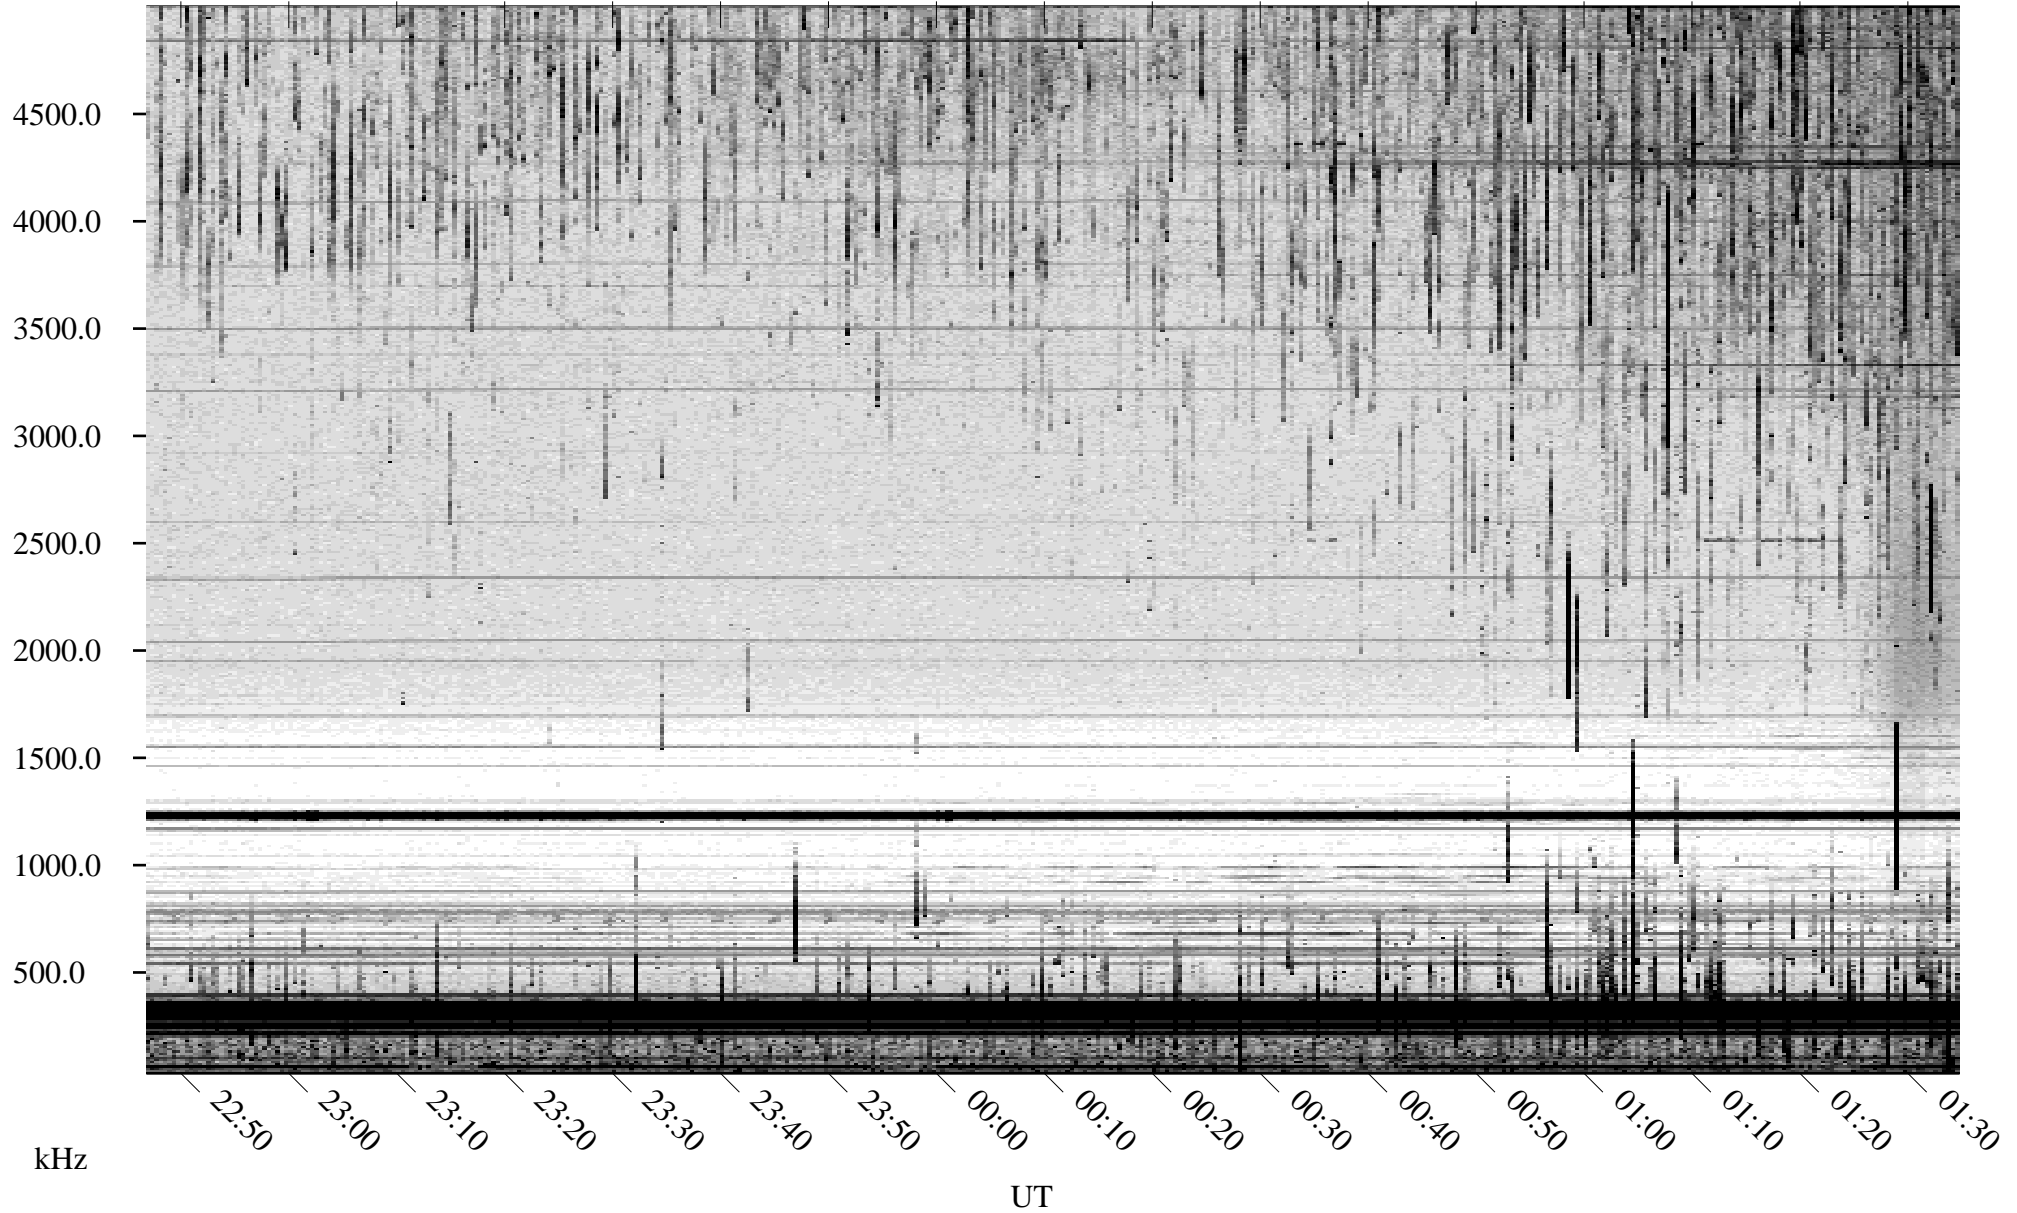

07/10/2009 Churchill, Manitoba

Linear Scale Black = 161 White = 15

ch091911.r00SUm max_12

Page 1

07/10/2009 Churchill, Manitoba

Linear Scale Black = 161 White = 15

ch091911.r00SUm max_12

Page 2

07/11/2009 Churchill, Manitoba

Linear Scale Black = 161 White = 15

ch091911.r00SUm max_12

Page 3

07/11/2009 Churchill, Manitoba

Linear Scale Black = 161 White = 15

ch091911.r00SUm max_12

Page 4

07/11/2009 Churchill, Manitoba

Linear Scale Black = 161 White = 15

ch091911.r00SUm max_12

Page 5

07/11/2009 Churchill, Manitoba

Linear Scale Black = 161 White = 15

ch091911.r00SUm max_12

Page 6

07/11/2009 Churchill, Manitoba

Linear Scale Black = 161 White = 15

ch091911.r00SUm max_12

Page 7

07/11/2009 Churchill, Manitoba

Linear Scale Black = 161 White = 15

ch091911.r00SUm max_12