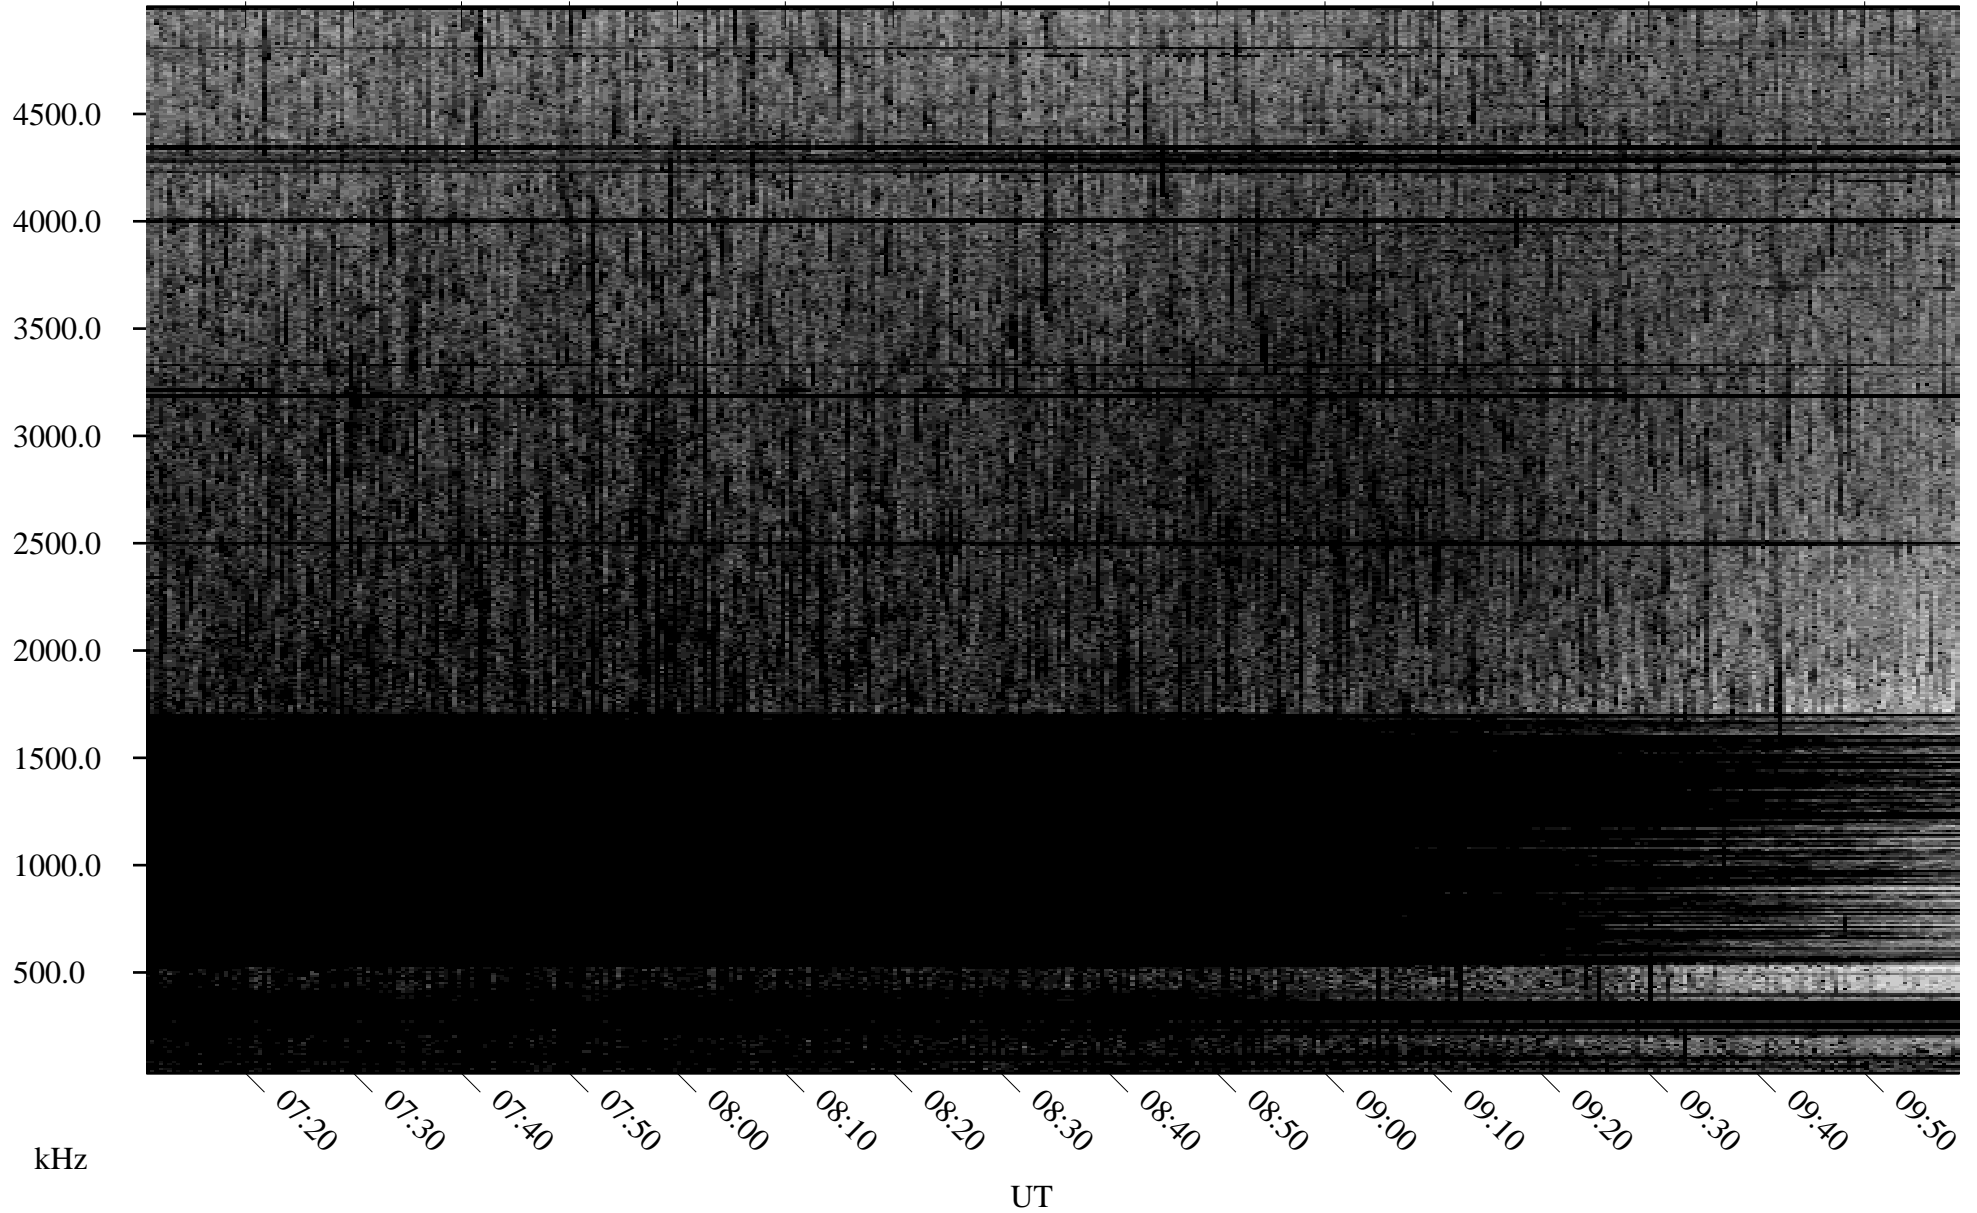

07/10/2009 Churchill, Manitoba

Linear Scale Black = 161 White = 15

ch091911.r00SUm max_12

Page 1

07/10/2009 Churchill, Manitoba

Linear Scale Black = 161 White = 15

ch091911.r00SUm max_12

Page 2

07/11/2009 Churchill, Manitoba

Linear Scale Black = 161 White = 15

ch091911.r00SUm max_12

Page 3

07/11/2009 Churchill, Manitoba

Linear Scale Black = 161 White = 15

ch091911.r00SUm max_12

Page 4

07/11/2009 Churchill, Manitoba

Linear Scale Black = 161 White = 15

ch091911.r00SUm max_12

Page 5

07/11/2009 Churchill, Manitoba

Linear Scale Black = 161 White = 15

ch091911.r00SUm max_12

Page 6

07/11/2009 Churchill, Manitoba

Linear Scale Black = 161 White = 15

ch091911.r00SUm max_12

Page 7

07/11/2009 Churchill, Manitoba

Linear Scale Black = 161 White = 15

ch091911.r00SUm max_12