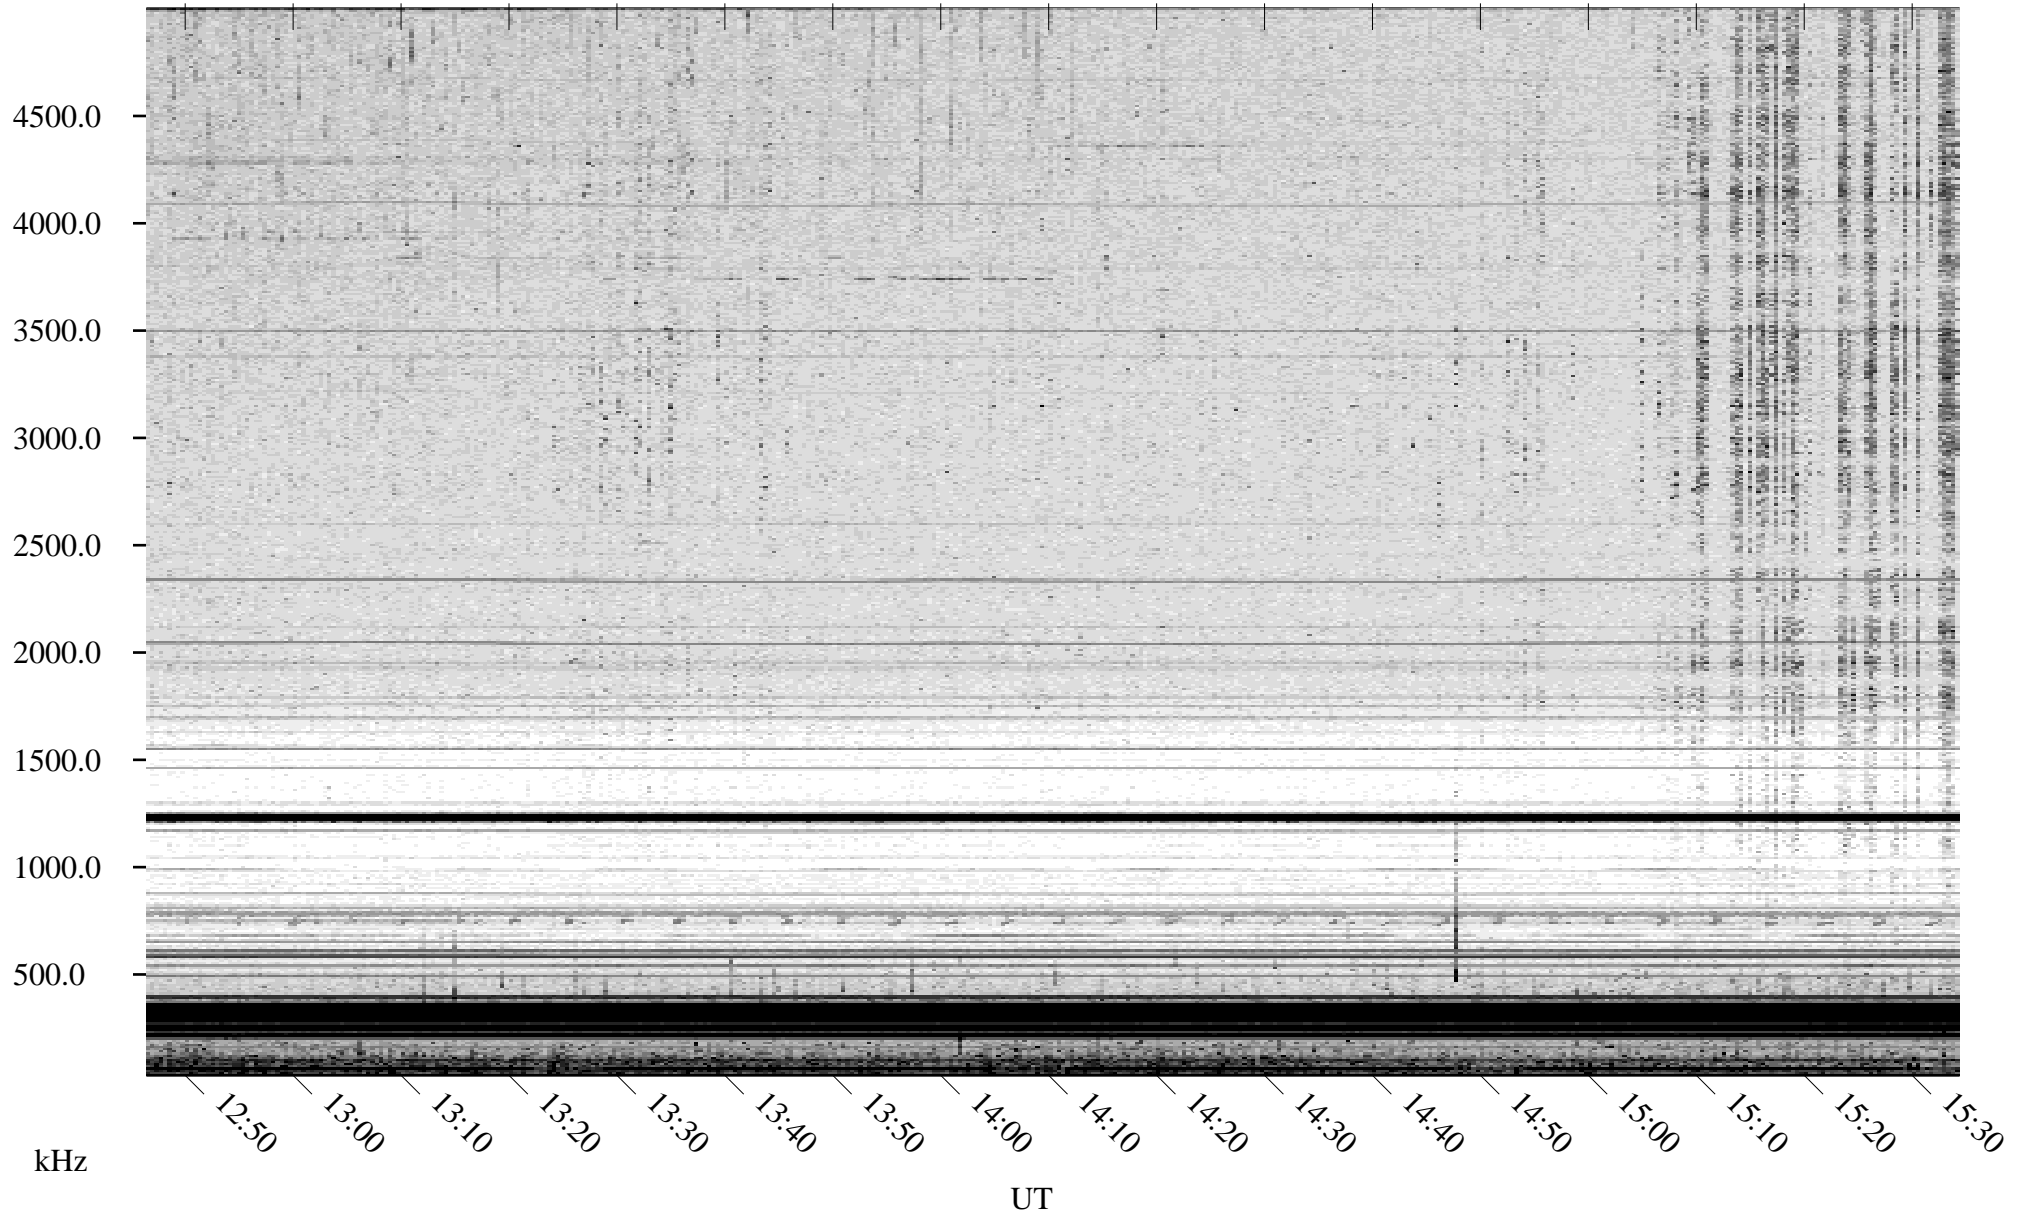

07/10/2009 Churchill, Manitoba

Linear Scale Black = 161 White = 15

ch091911.r00SUm max_12

Page 1

07/10/2009 Churchill, Manitoba

Linear Scale Black = 161 White = 15

ch091911.r00SUm max_12

Page 2

07/11/2009 Churchill, Manitoba

Linear Scale Black = 161 White = 15

ch091911.r00SUm max_12

Page 3

07/11/2009 Churchill, Manitoba

Linear Scale Black = 161 White = 15

ch091911.r00SUm max_12

Page 4

07/11/2009 Churchill, Manitoba

Linear Scale Black = 161 White = 15

ch091911.r00SUm max_12

Page 5

07/11/2009 Churchill, Manitoba

Linear Scale Black = 161 White = 15

ch091911.r00SUm max_12

Page 6

07/11/2009 Churchill, Manitoba

Linear Scale Black = 161 White = 15

ch091911.r00SUm max_12

Page 7

07/11/2009 Churchill, Manitoba

Linear Scale Black = 161 White = 15

ch091911.r00SUm max_12