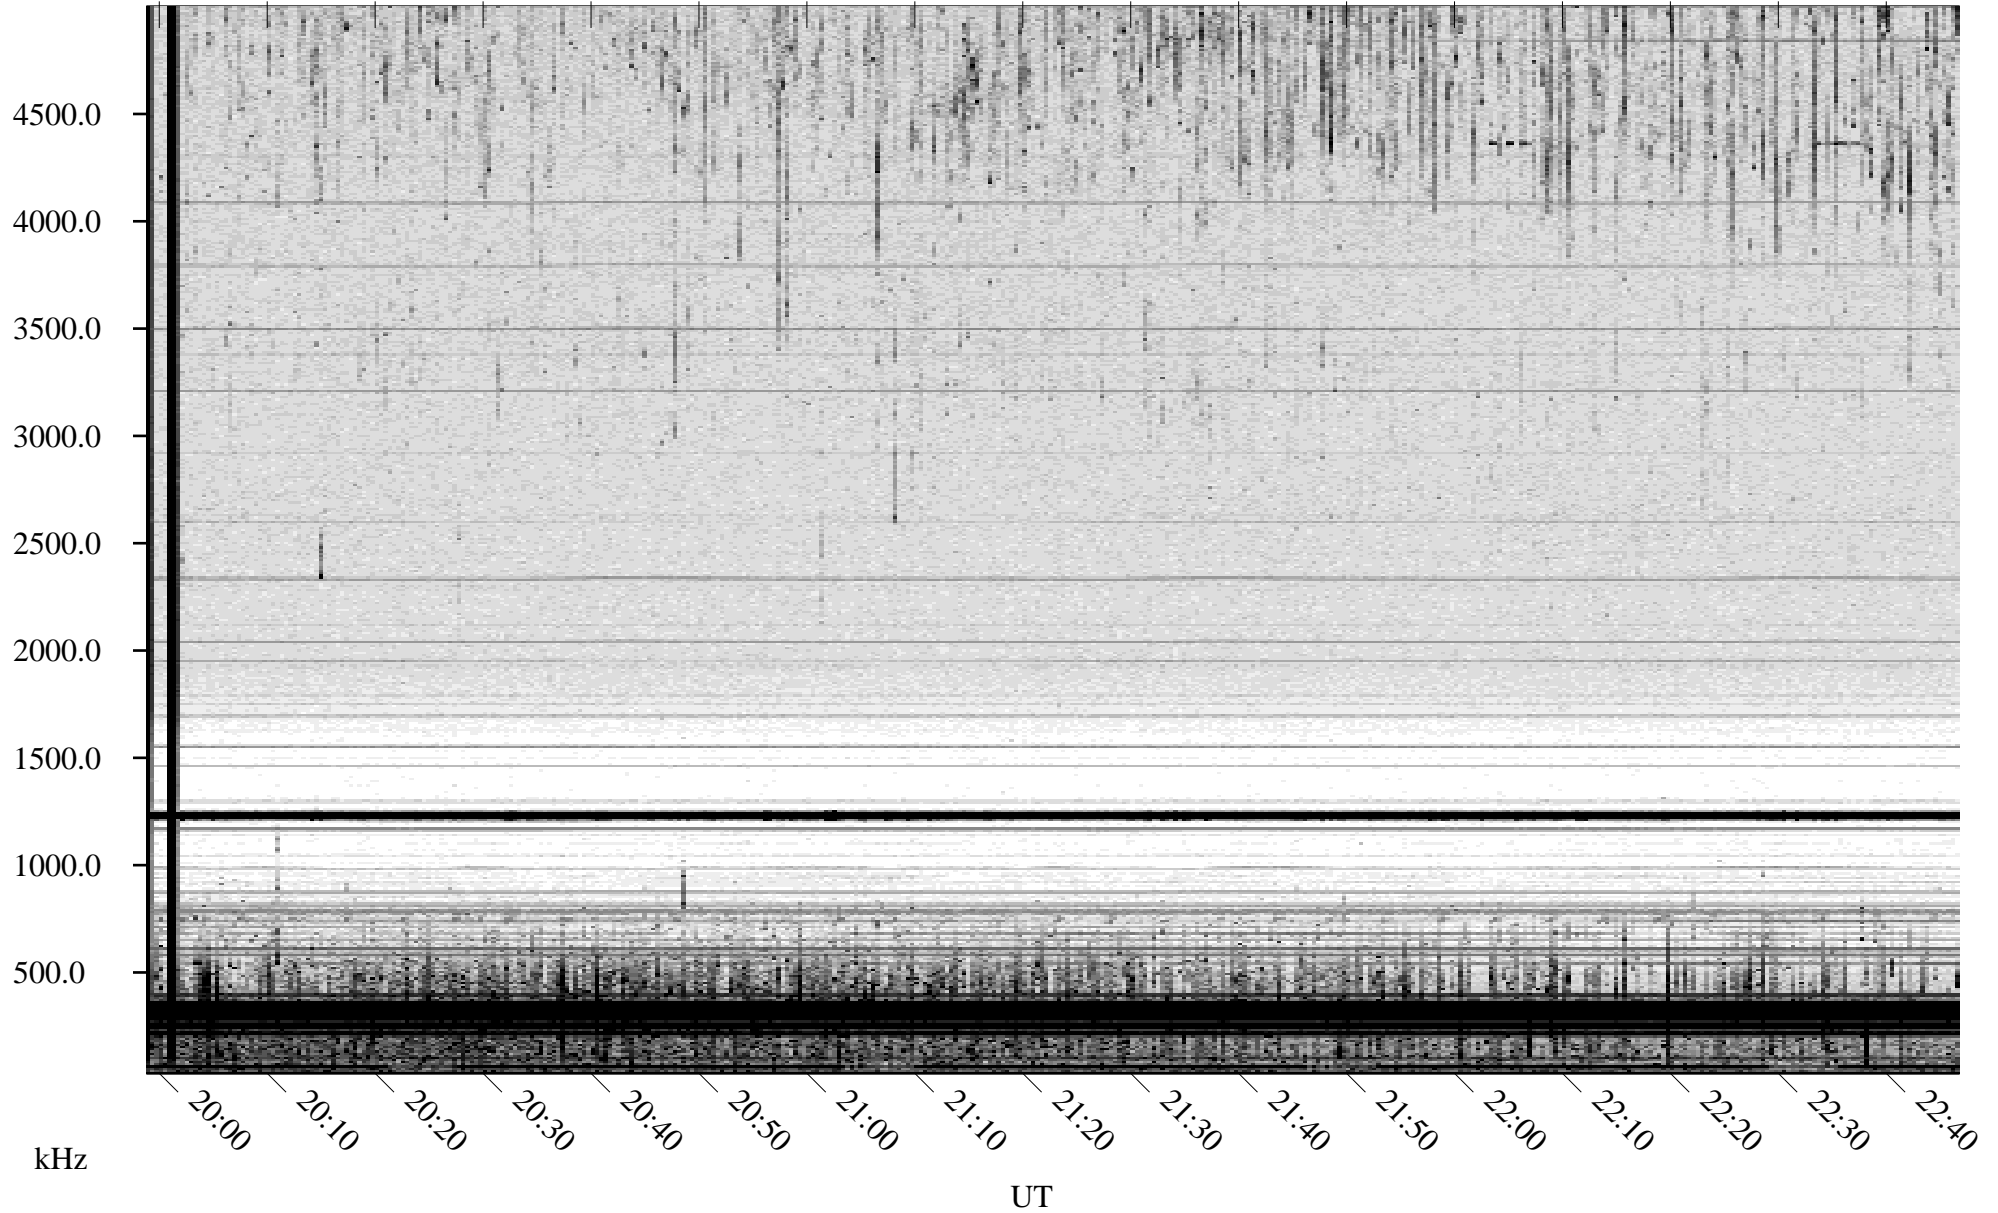

07/10/2009 Churchill, Manitoba

Linear Scale Black = 161 White = 15

ch091911.r00SUm max_12

Page 1

07/10/2009 Churchill, Manitoba

Linear Scale Black = 161 White = 15

ch091911.r00SUm max_12

Page 2

07/11/2009 Churchill, Manitoba

Linear Scale Black = 161 White = 15

ch091911.r00SUm max_12

Page 3

07/11/2009 Churchill, Manitoba

Linear Scale Black = 161 White = 15

ch091911.r00SUm max_12

Page 4

07/11/2009 Churchill, Manitoba

Linear Scale Black = 161 White = 15

ch091911.r00SUm max_12

Page 5

07/11/2009 Churchill, Manitoba

Linear Scale Black = 161 White = 15

ch091911.r00SUm max_12

Page 6

07/11/2009 Churchill, Manitoba

Linear Scale Black = 161 White = 15

ch091911.r00SUm max_12

Page 7

07/11/2009 Churchill, Manitoba

Linear Scale Black = 161 White = 15

ch091911.r00SUm max_12