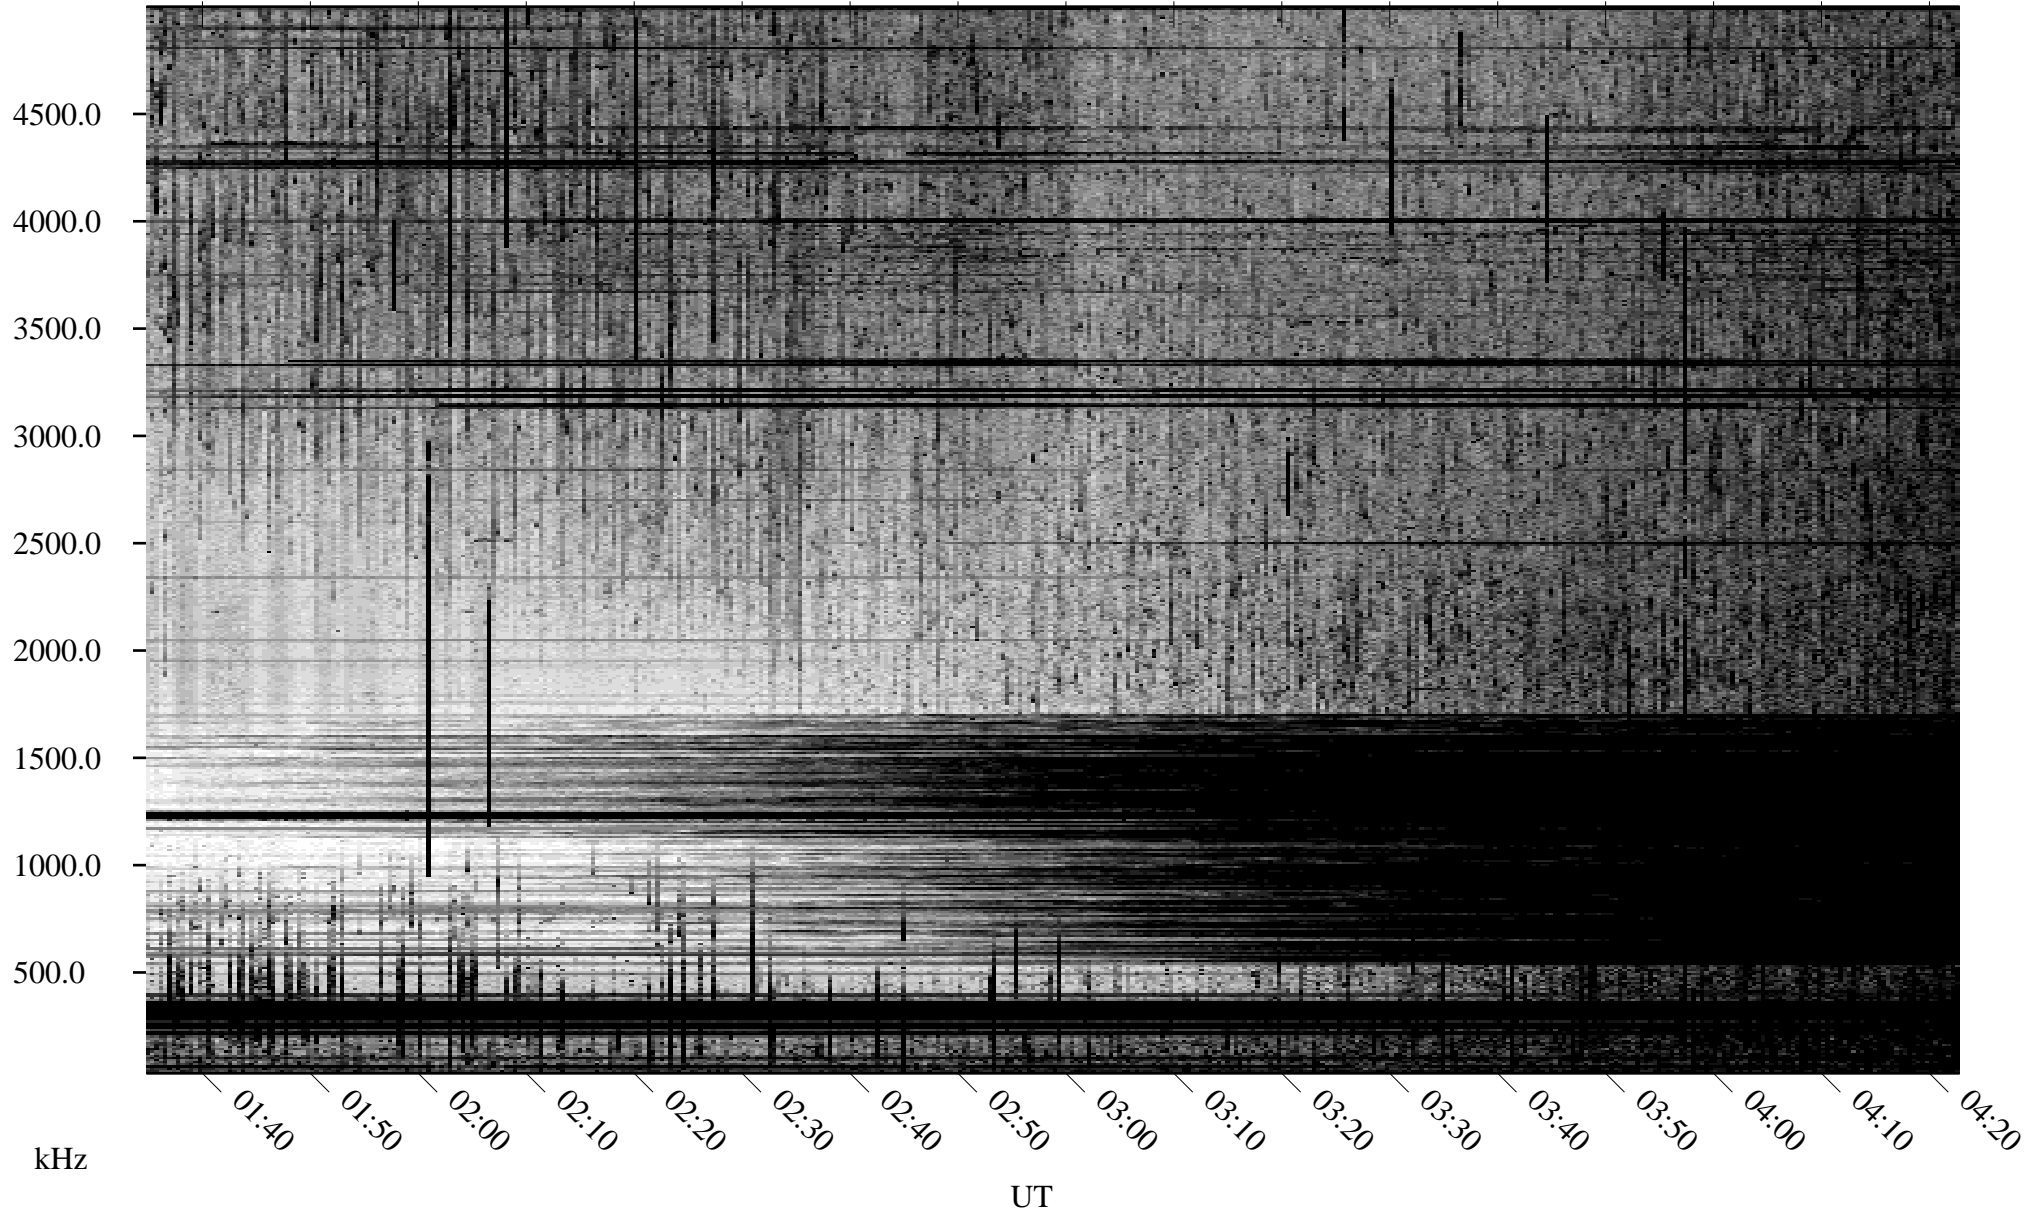

07/10/2009 Churchill, Manitoba

Linear Scale Black = 161 White = 15

ch091911.r00SUm max_12

Page 1

07/10/2009 Churchill, Manitoba

Linear Scale Black = 161 White = 15

ch091911.r00SUm max_12

Page 2

07/11/2009 Churchill, Manitoba

Linear Scale Black = 161 White = 15

ch091911.r00SUm max_12

Page 3

07/11/2009 Churchill, Manitoba

Linear Scale Black = 161 White = 15

ch091911.r00SUm max_12

Page 4

07/11/2009 Churchill, Manitoba

Linear Scale Black = 161 White = 15

ch091911.r00SUm max_12

Page 5

07/11/2009 Churchill, Manitoba

Linear Scale Black = 161 White = 15

ch091911.r00SUm max_12

Page 6

07/11/2009 Churchill, Manitoba

Linear Scale Black = 161 White = 15

ch091911.r00SUm max_12

Page 7

07/11/2009 Churchill, Manitoba

Linear Scale Black = 161 White = 15

ch091911.r00SUm max_12