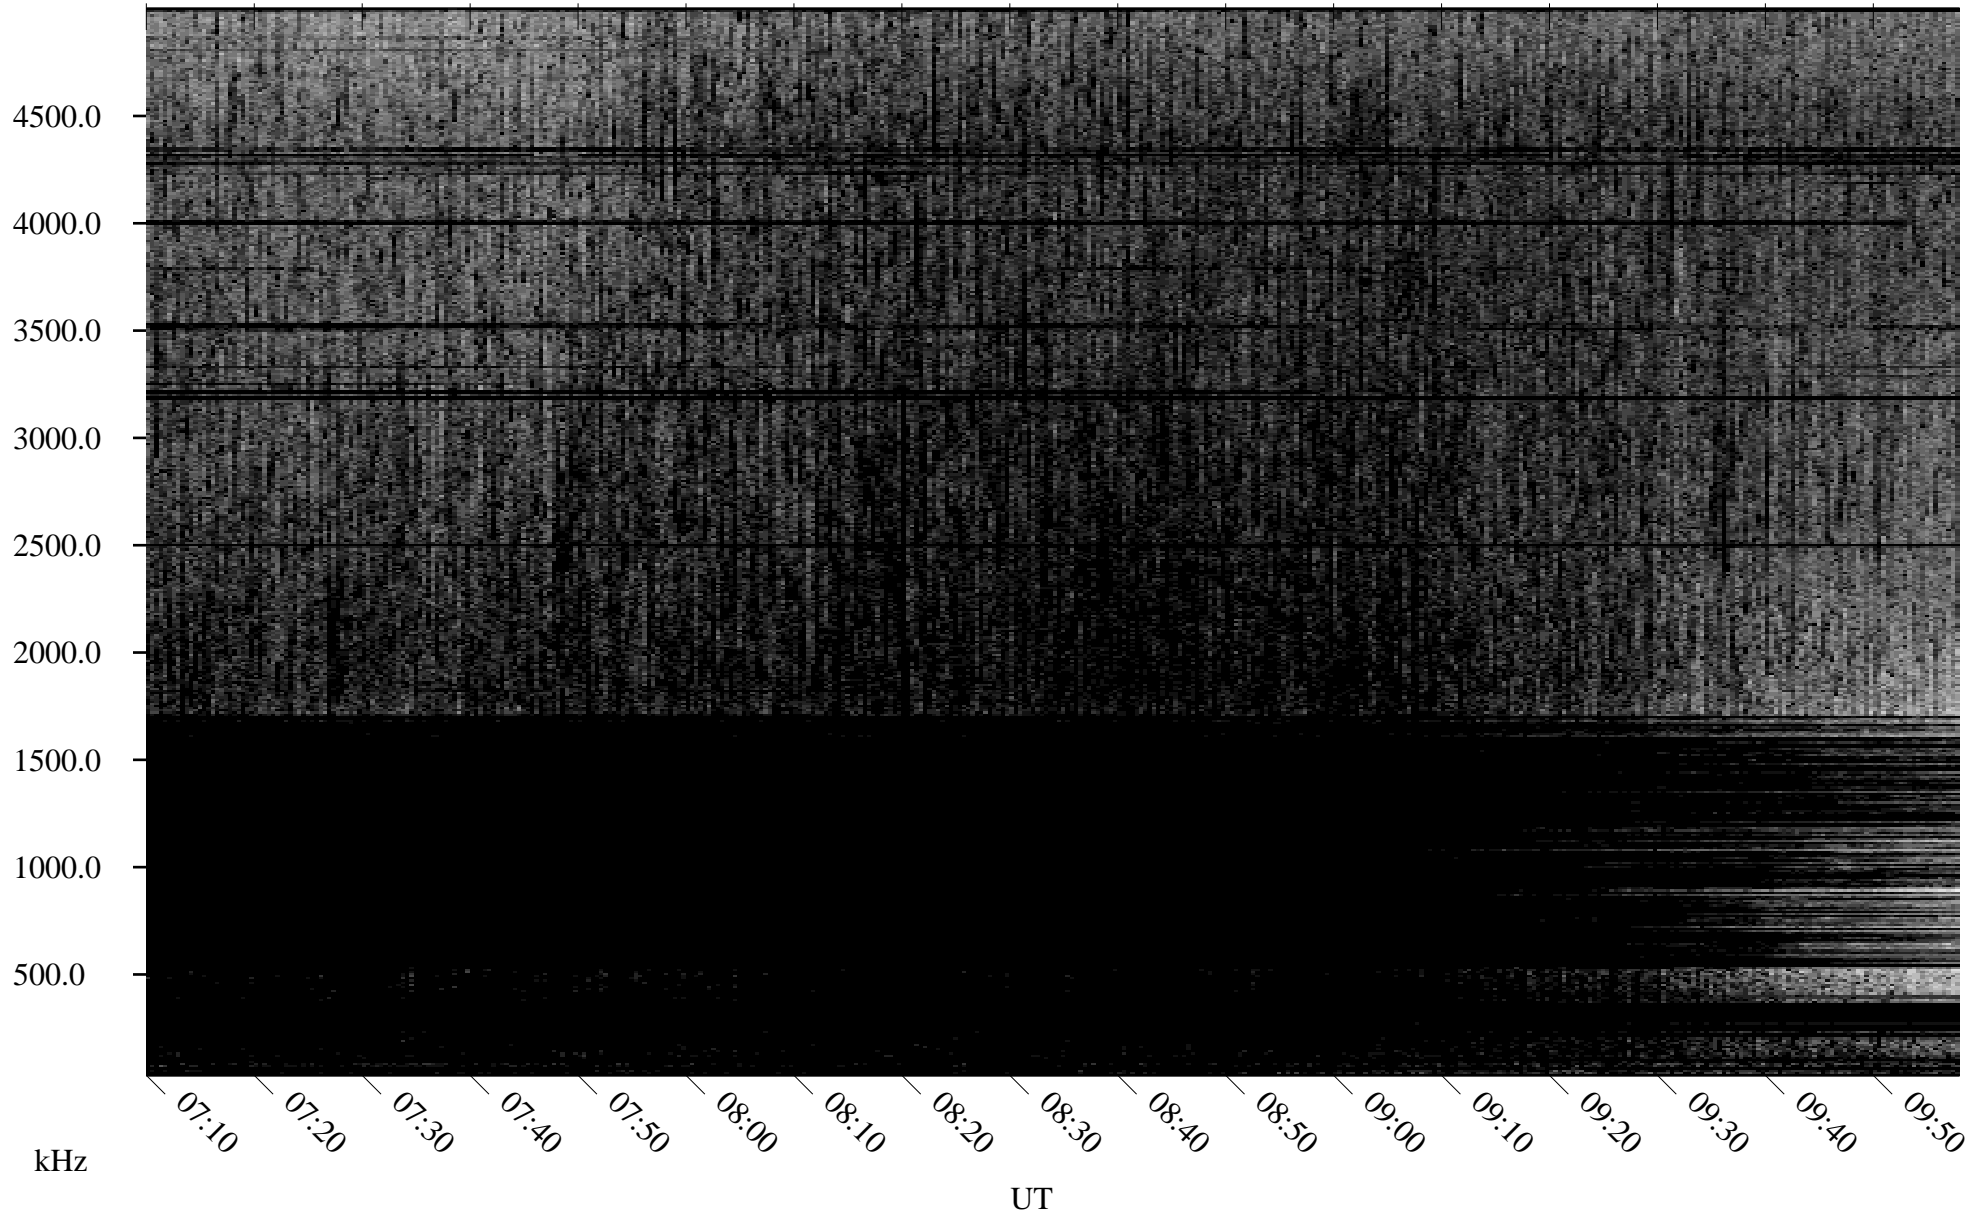

07/11/2009 Churchill, Manitoba

Linear Scale Black = 161 White = 15

ch09192l.r00SUm max_12

Page 1

07/11/2009 Churchill, Manitoba

Linear Scale Black = 161 White = 15

ch09192l.r00SUm max_12

Page 2

07/12/2009 Churchill, Manitoba

Linear Scale Black = 161 White = 15

ch09192l.r00SUm max_12

Page 3

07/12/2009 Churchill, Manitoba

Linear Scale Black = 161 White = 15

ch09192l.r00SUm max_12

07/12/2009 Churchill, Manitoba

Linear Scale Black = 161 White = 15

ch09192l.r00SUm max_12

Page 5

07/12/2009 Churchill, Manitoba

Linear Scale Black = 161 White = 15

ch09192l.r00SUm max_12

Page 6

07/12/2009 Churchill, Manitoba

Linear Scale Black = 161 White = 15

ch09192l.r00SUm max_12

Page 7

07/12/2009 Churchill, Manitoba

Linear Scale Black = 161 White = 15

ch09192l.r00SUm max_12

Page 8