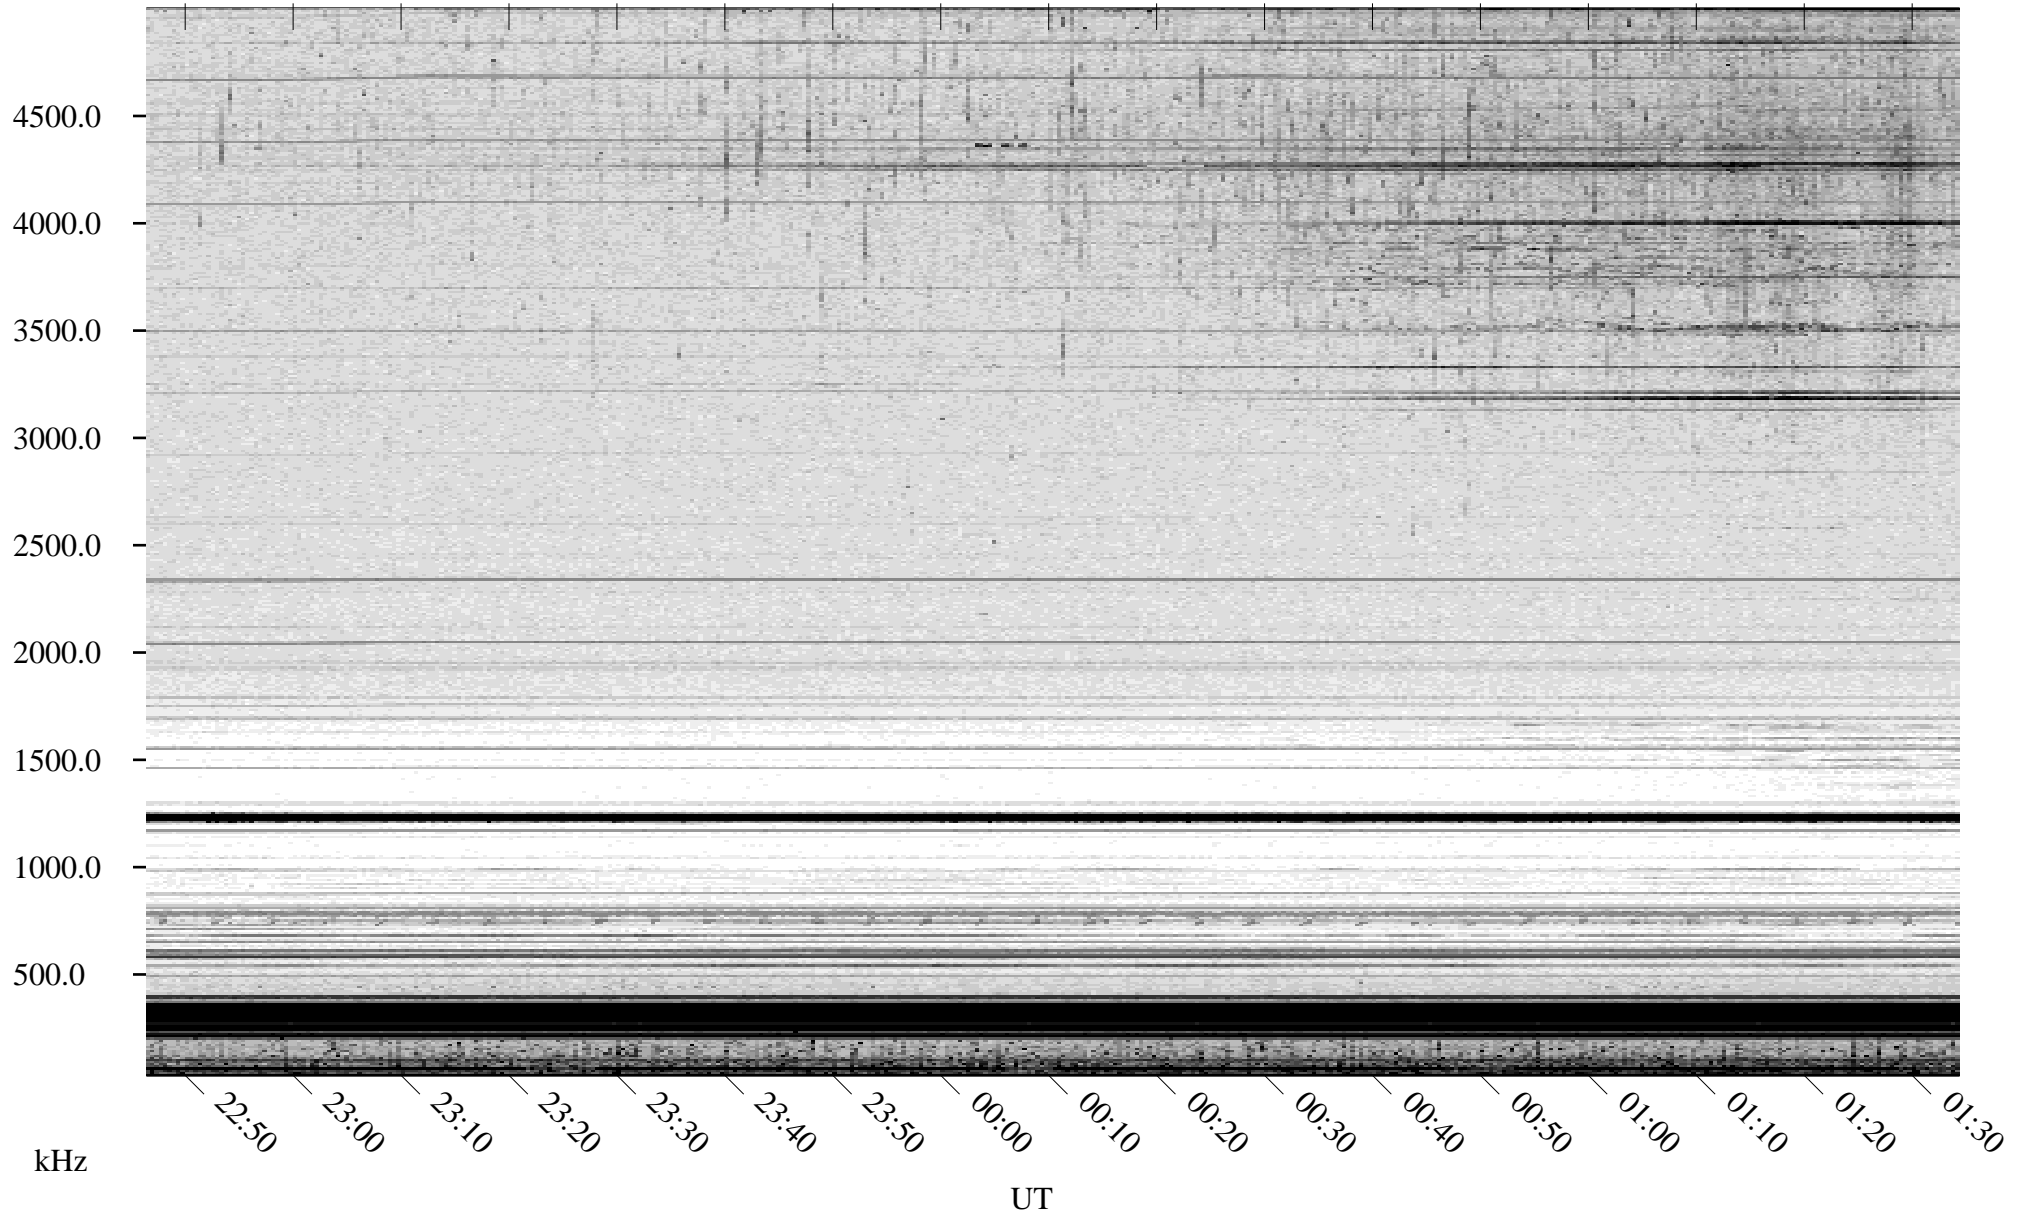

07/11/2009 Churchill, Manitoba

Linear Scale Black = 161 White = 15

ch09192l.r00SUm max_12

Page 1

07/11/2009 Churchill, Manitoba

Linear Scale Black = 161 White = 15

ch09192l.r00SUm max_12

Page 2

07/12/2009 Churchill, Manitoba

Linear Scale Black = 161 White = 15

ch09192l.r00SUm max_12

Page 3

07/12/2009 Churchill, Manitoba

Linear Scale Black = 161 White = 15

ch09192l.r00SUm max_12

07/12/2009 Churchill, Manitoba

Linear Scale Black = 161 White = 15

ch09192l.r00SUm max_12

Page 5

07/12/2009 Churchill, Manitoba

Linear Scale Black = 161 White = 15

ch09192l.r00SUm max_12

Page 6

07/12/2009 Churchill, Manitoba

Linear Scale Black = 161 White = 15

ch09192l.r00SUm max_12

Page 7

07/12/2009 Churchill, Manitoba

Linear Scale Black = 161 White = 15

ch09192l.r00SUm max_12

Page 8