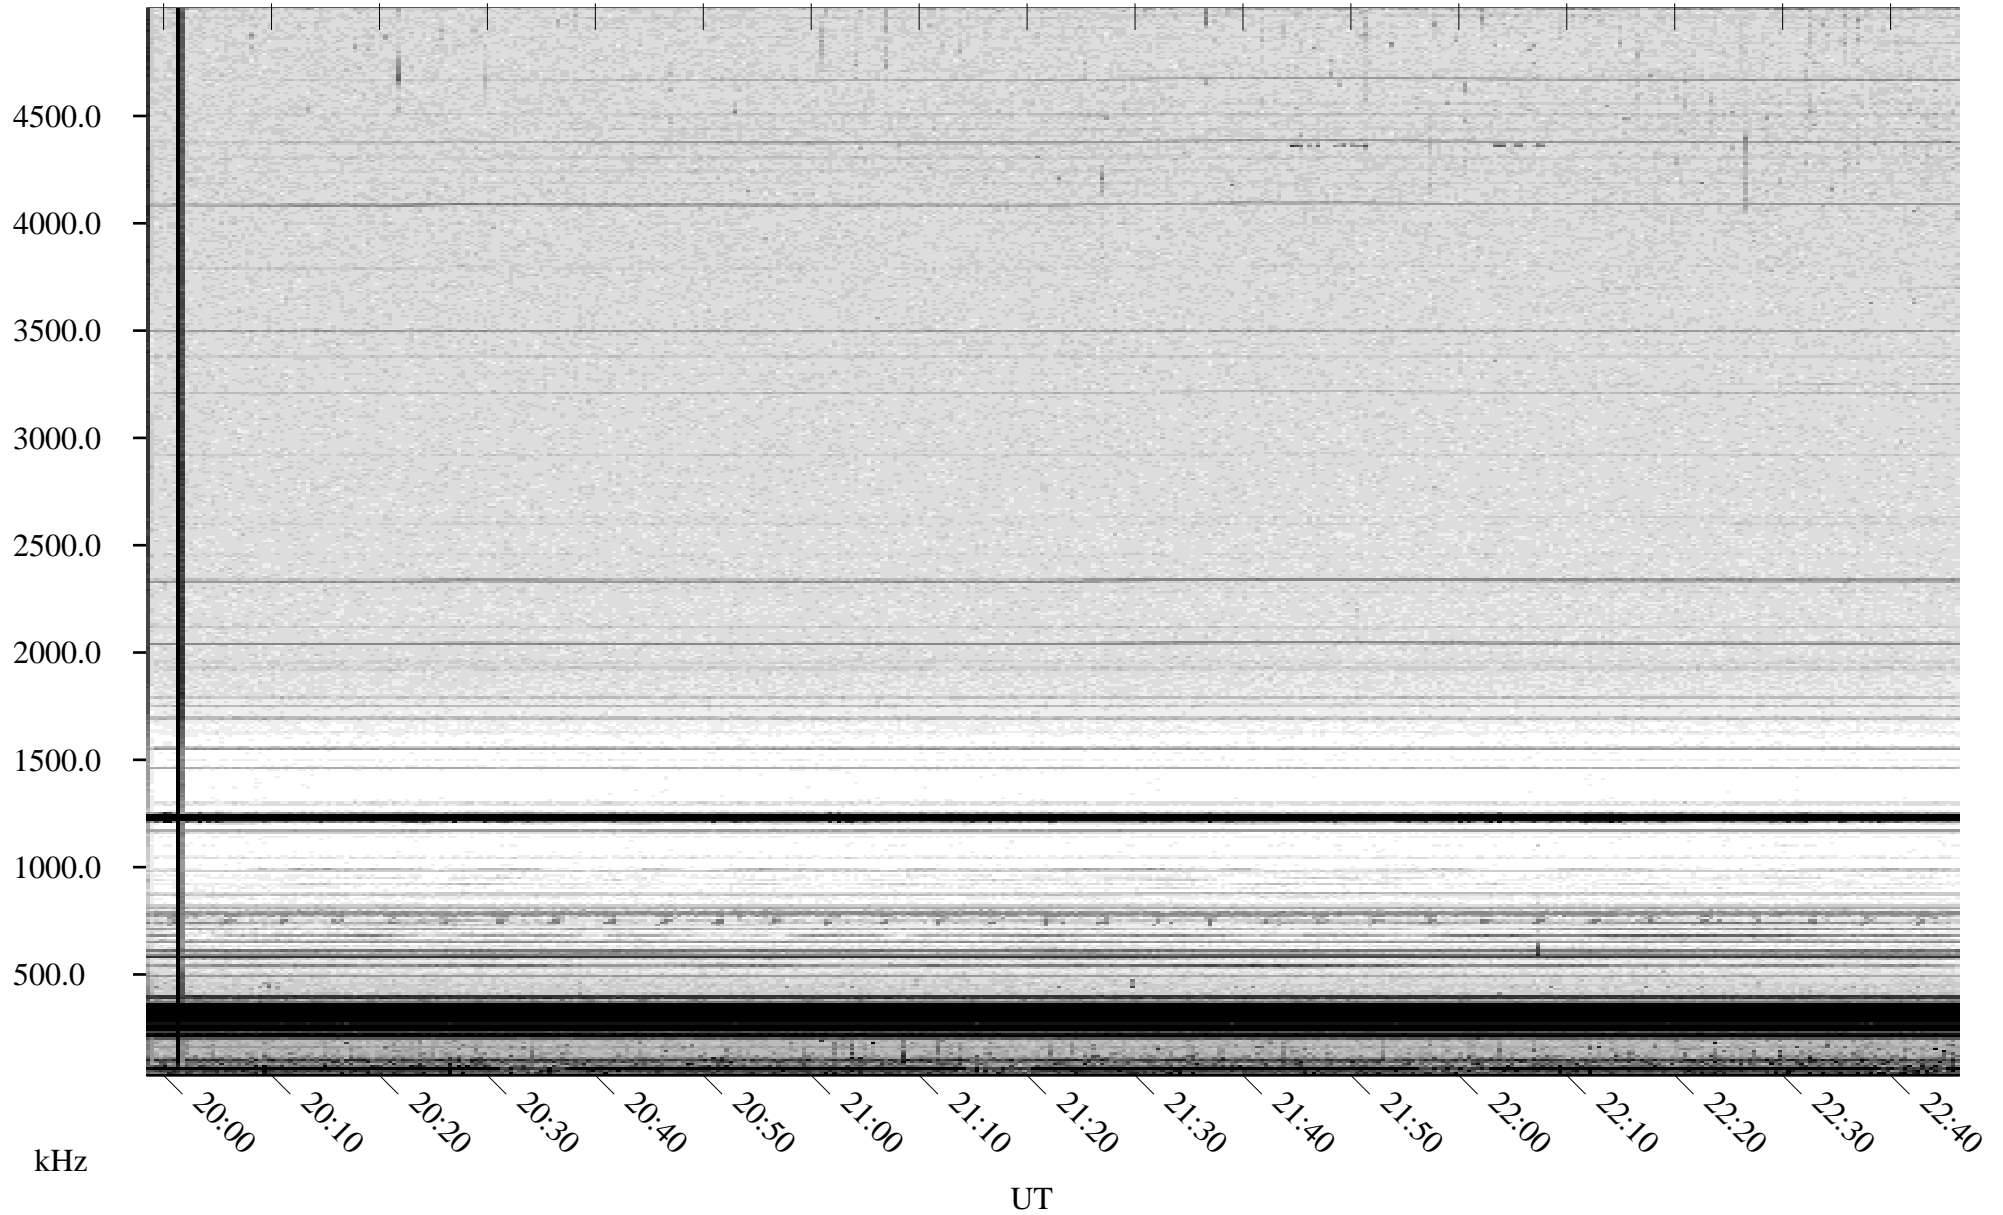

07/11/2009 Churchill, Manitoba

Linear Scale Black = 161 White = 15

ch09192l.r00SUm max_12

Page 1

07/11/2009 Churchill, Manitoba

Linear Scale Black = 161 White = 15

ch09192l.r00SUm max_12

Page 2

07/12/2009 Churchill, Manitoba

Linear Scale Black = 161 White = 15

ch09192l.r00SUm max_12

Page 3

07/12/2009 Churchill, Manitoba

Linear Scale Black = 161 White = 15

ch09192l.r00SUm max_12

07/12/2009 Churchill, Manitoba

Linear Scale Black = 161 White = 15

ch09192l.r00SUm max_12

Page 5

07/12/2009 Churchill, Manitoba

Linear Scale Black = 161 White = 15

ch09192l.r00SUm max_12

Page 6

07/12/2009 Churchill, Manitoba

Linear Scale Black = 161 White = 15

ch09192l.r00SUm max_12

Page 7

07/12/2009 Churchill, Manitoba

Linear Scale Black = 161 White = 15

ch09192l.r00SUm max_12

Page 8