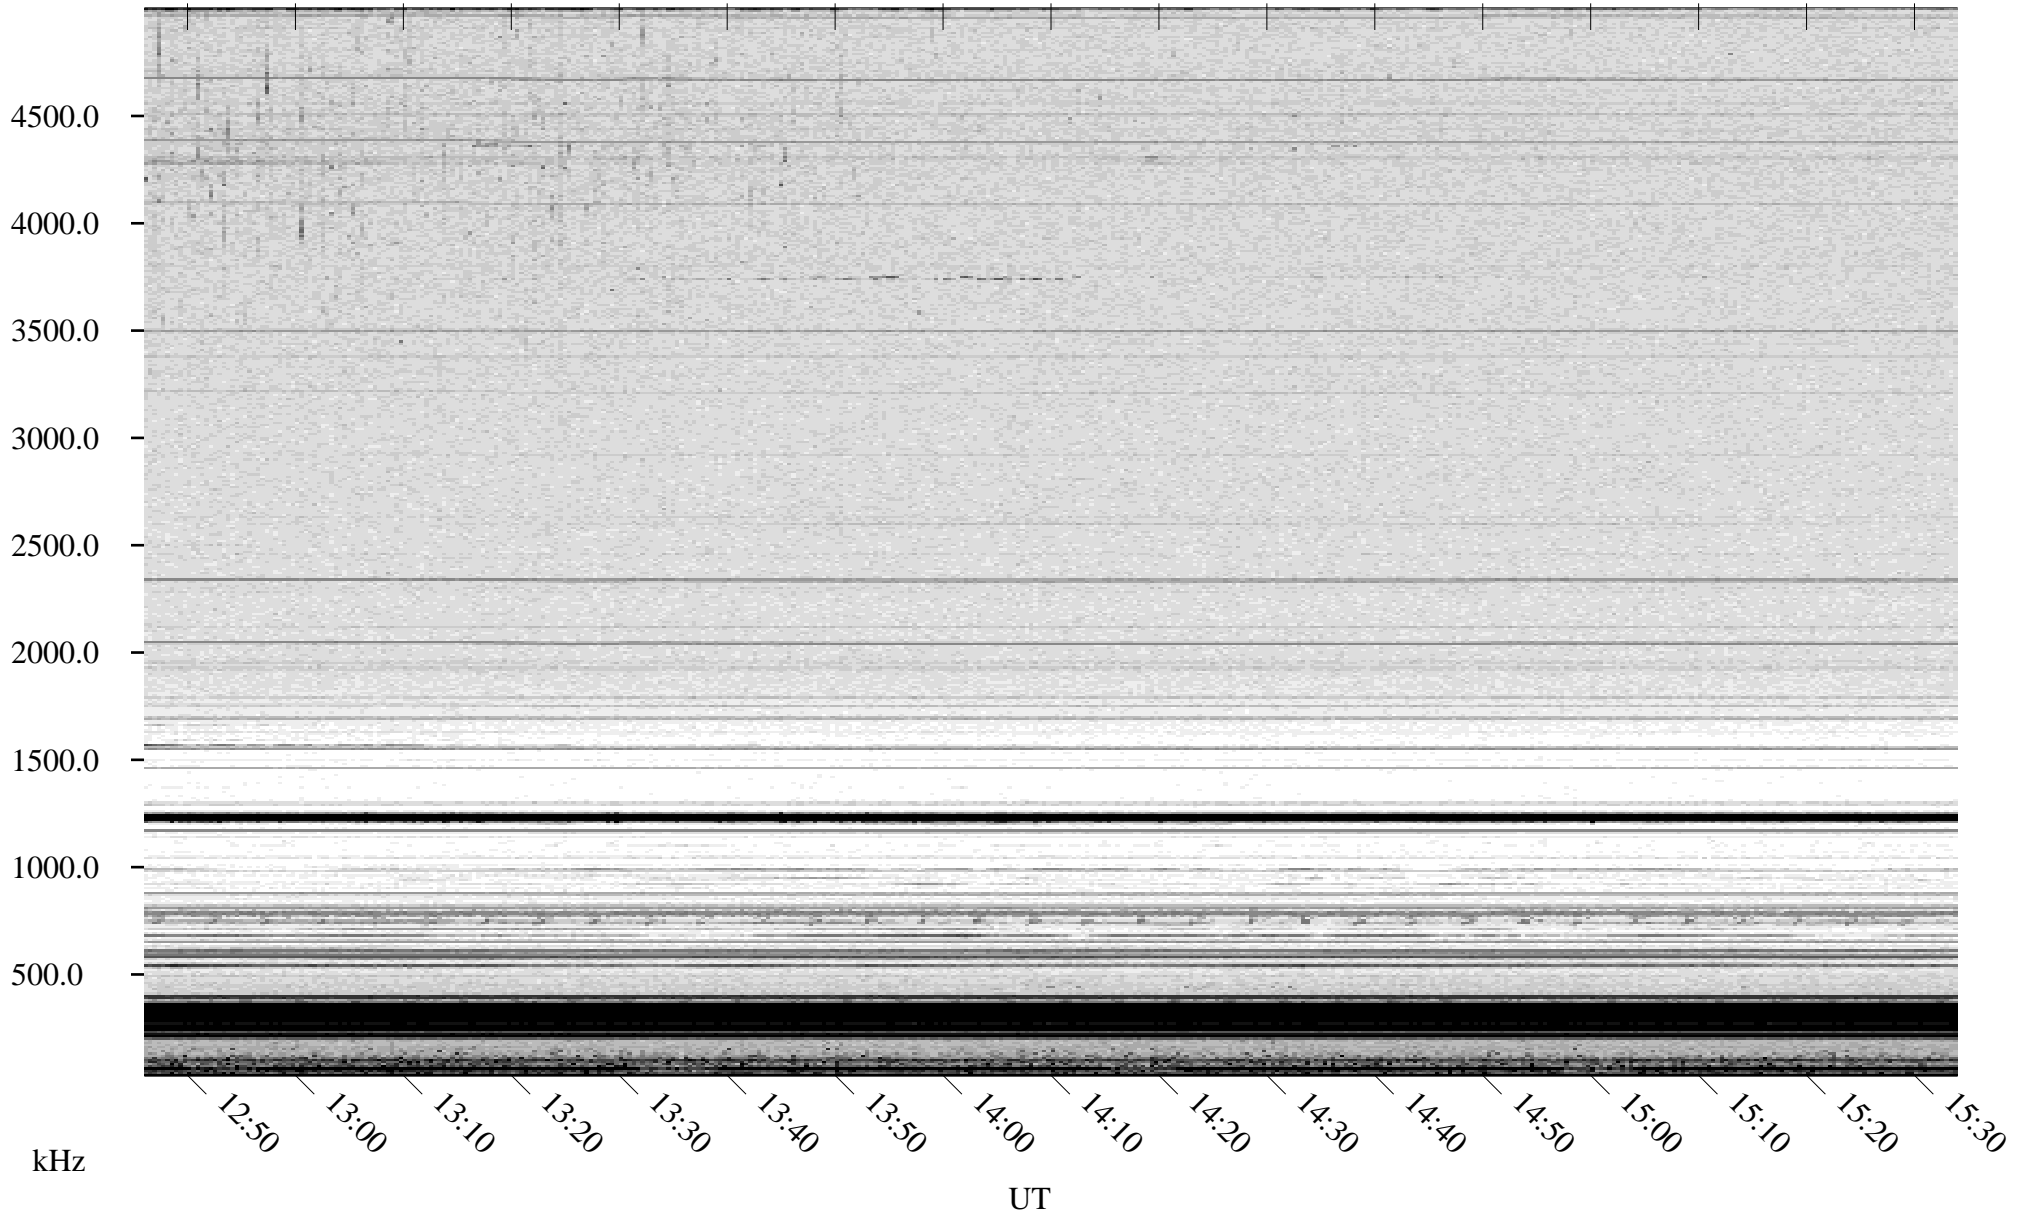

07/11/2009 Churchill, Manitoba

Linear Scale Black = 161 White = 15

ch09192l.r00SUm max_12

Page 1

07/11/2009 Churchill, Manitoba

Linear Scale Black = 161 White = 15

ch09192l.r00SUm max_12

Page 2

07/12/2009 Churchill, Manitoba

Linear Scale Black = 161 White = 15

ch09192l.r00SUm max_12

Page 3

07/12/2009 Churchill, Manitoba

Linear Scale Black = 161 White = 15

ch09192l.r00SUm max_12

07/12/2009 Churchill, Manitoba

Linear Scale Black = 161 White = 15

ch09192l.r00SUm max_12

Page 5

07/12/2009 Churchill, Manitoba

Linear Scale Black = 161 White = 15

ch09192l.r00SUm max_12

Page 6

07/12/2009 Churchill, Manitoba

Linear Scale Black = 161 White = 15

ch09192l.r00SUm max_12

Page 7

07/12/2009 Churchill, Manitoba

Linear Scale Black = 161 White = 15

ch09192l.r00SUm max_12

Page 8