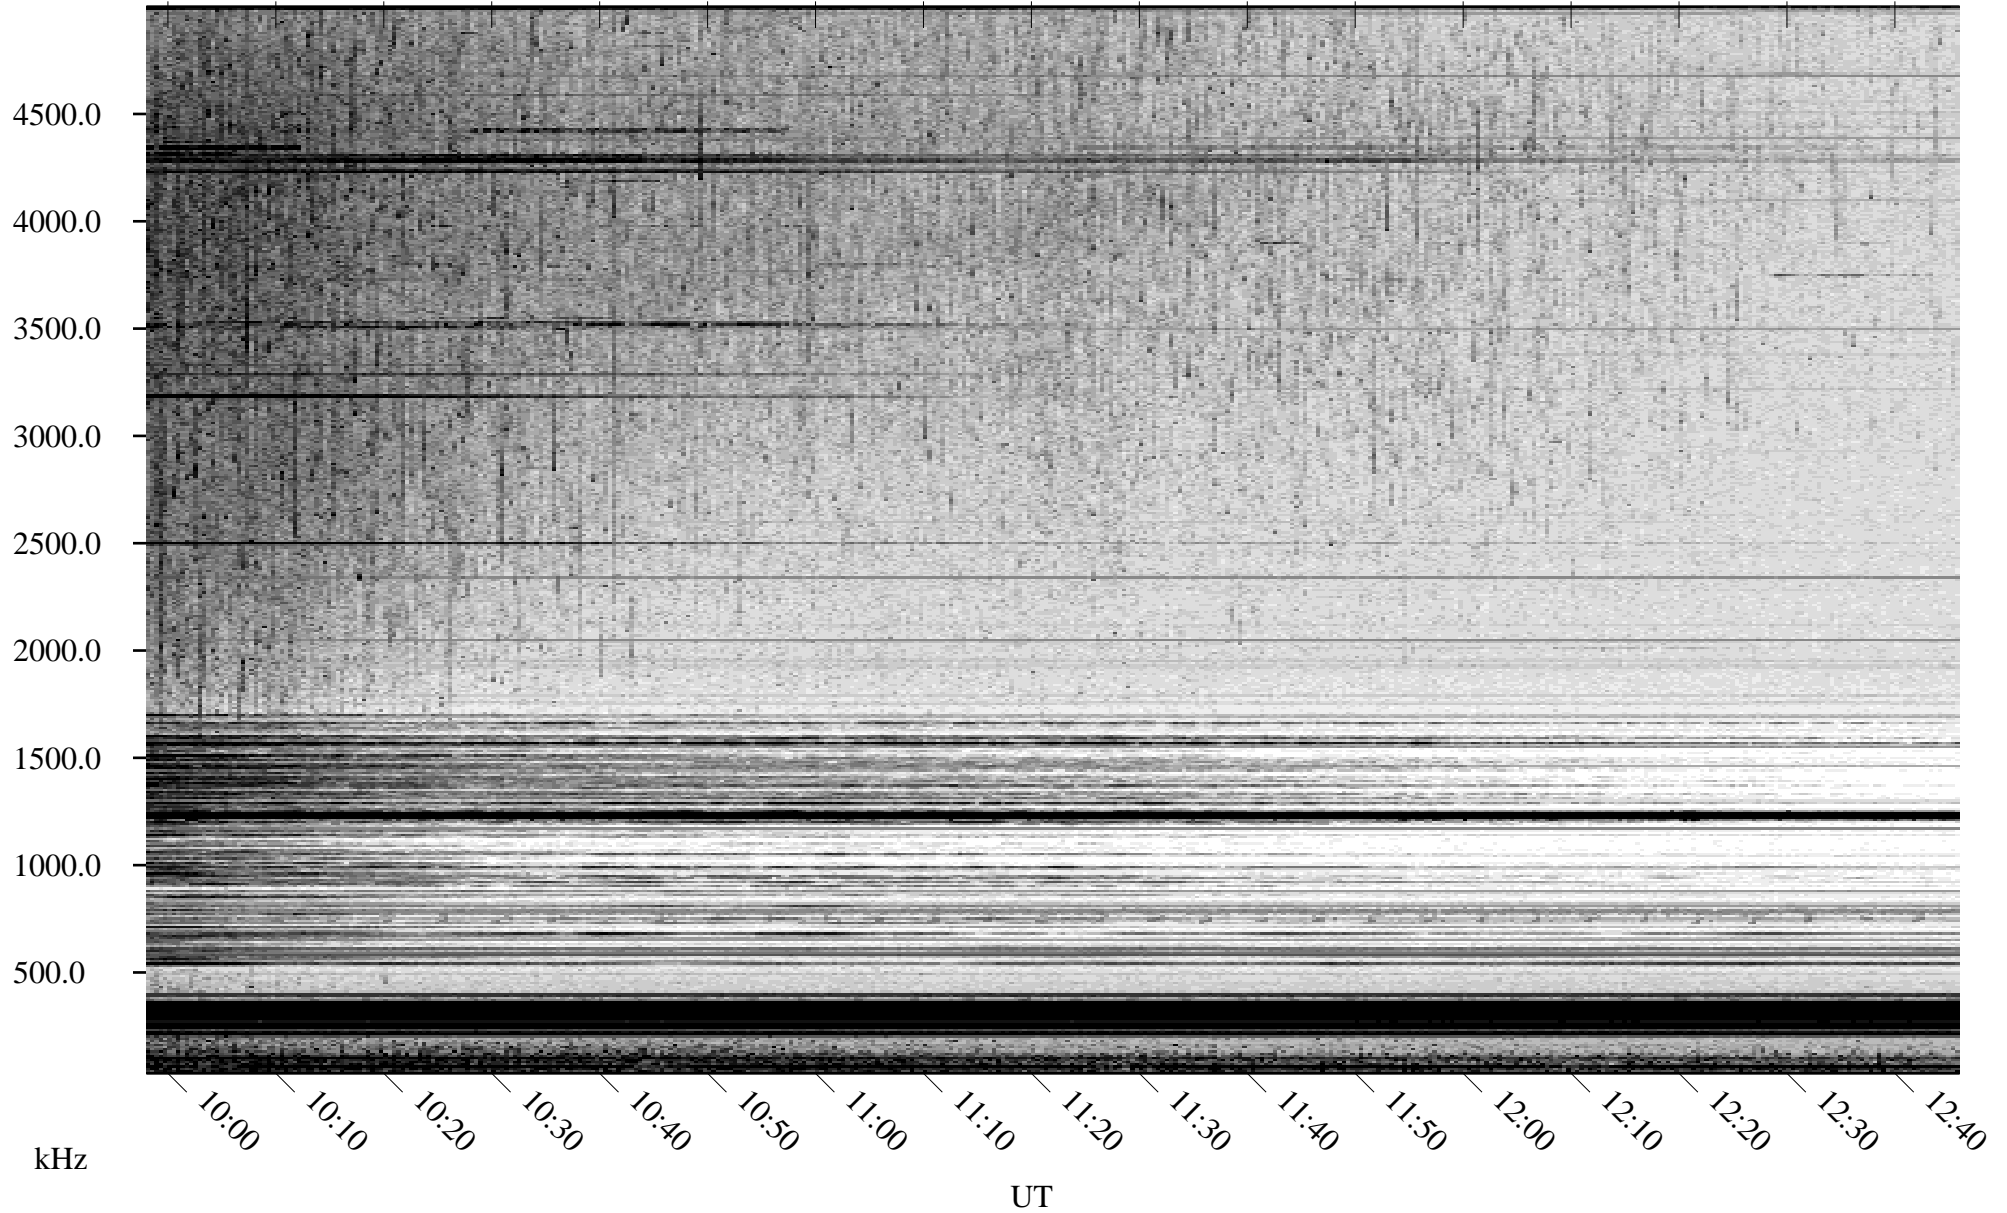

07/12/2009 Churchill, Manitoba

Linear Scale Black = 161 White = 15

ch09192l.r00SUm max_12

Page 3

07/12/2009 Churchill, Manitoba

Linear Scale Black = 161 White = 15

ch09192l.r00SUm max_12

07/12/2009 Churchill, Manitoba

Linear Scale Black = 161 White = 15

ch09192l.r00SUm max_12

Page 5

07/12/2009 Churchill, Manitoba

Linear Scale Black = 161 White = 15

ch09192l.r00SUm max_12

Page 6

07/12/2009 Churchill, Manitoba

Linear Scale Black = 161 White = 15

ch09192l.r00SUm max_12

Page 7

07/12/2009 Churchill, Manitoba

Linear Scale Black = 161 White = 15

ch09192l.r00SUm max_12

Page 8