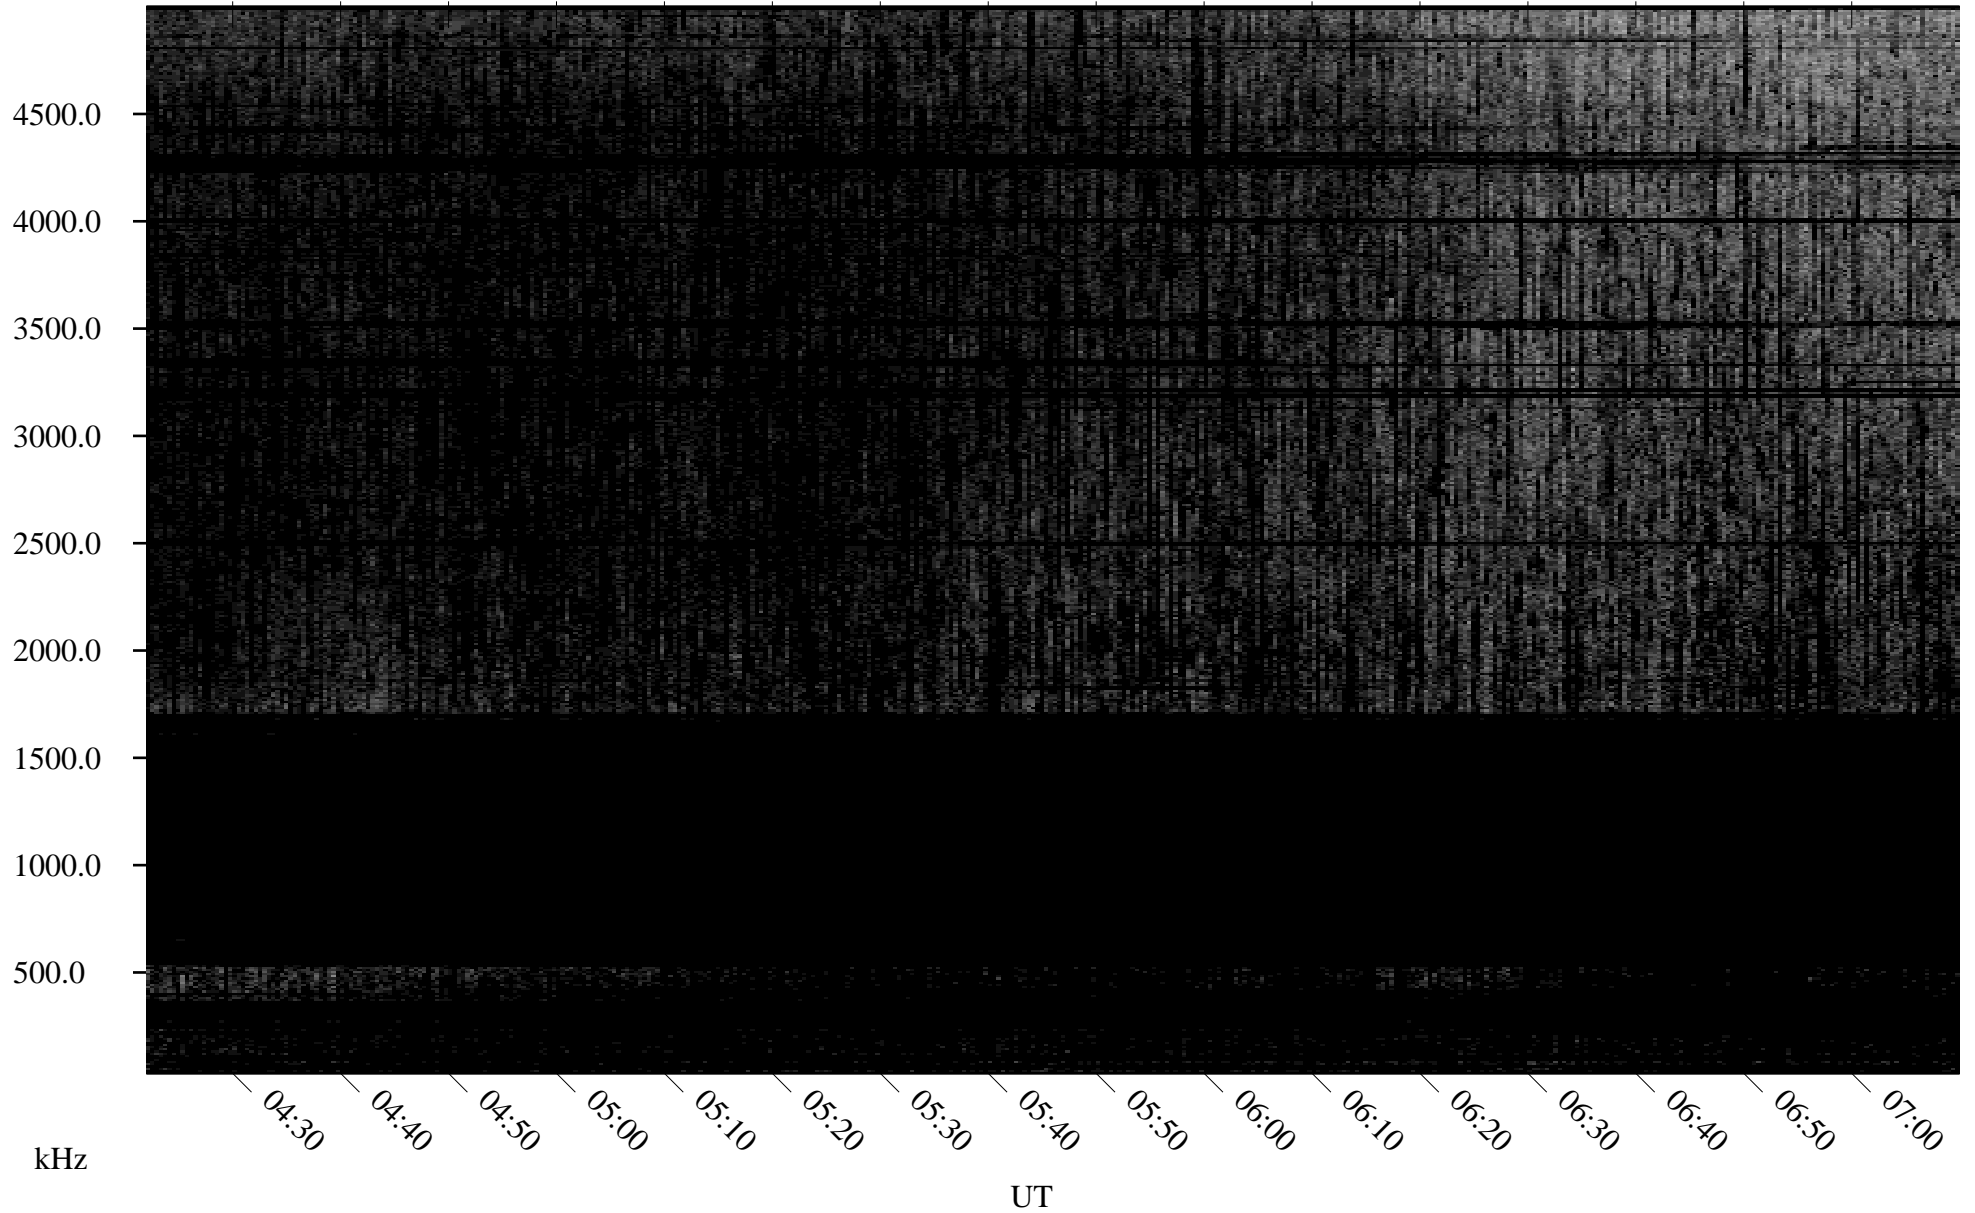

07/11/2009 Churchill, Manitoba

Linear Scale Black = 161 White = 15

ch09192l.r00SUm max_12

Page 1

07/11/2009 Churchill, Manitoba

Linear Scale Black = 161 White = 15

ch09192l.r00SUm max_12

Page 2

07/12/2009 Churchill, Manitoba

Linear Scale Black = 161 White = 15

ch09192l.r00SUm max_12

Page 3

07/12/2009 Churchill, Manitoba

Linear Scale Black = 161 White = 15

ch09192l.r00SUm max_12

07/12/2009 Churchill, Manitoba

Linear Scale Black = 161 White = 15

ch09192l.r00SUm max_12

Page 5

07/12/2009 Churchill, Manitoba

Linear Scale Black = 161 White = 15

ch09192l.r00SUm max_12

Page 6

07/12/2009 Churchill, Manitoba

Linear Scale Black = 161 White = 15

ch09192l.r00SUm max_12

Page 7

07/12/2009 Churchill, Manitoba

Linear Scale Black = 161 White = 15

ch09192l.r00SUm max_12

Page 8