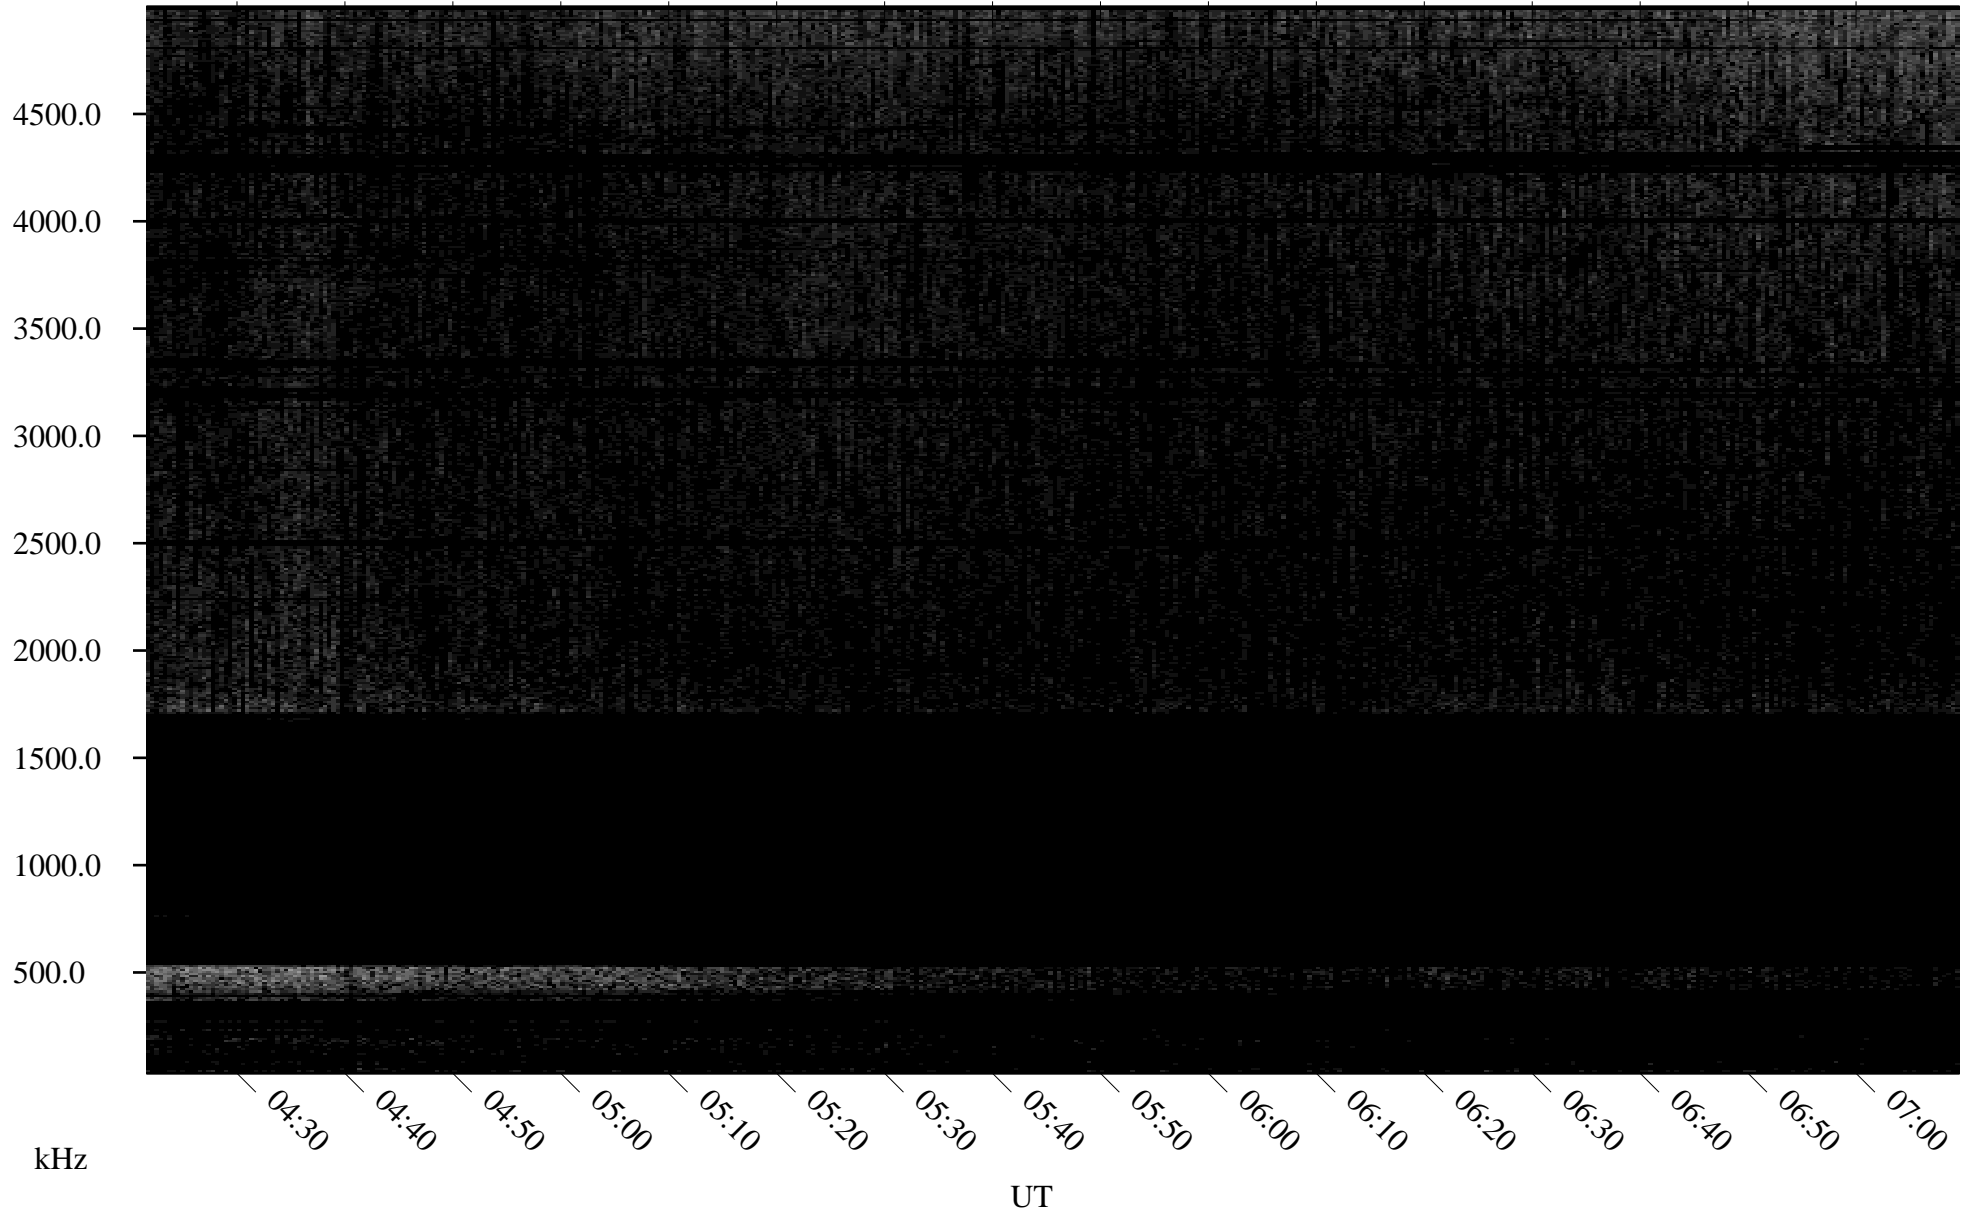

# 07/12/2009 Churchill, Manitoba

Linear Scale    Black = 161    White = 15

ch09193l.r00SUm max\_12

Page 1

# 07/13/2009 Churchill, Manitoba

Linear Scale    Black = 161    White = 15

ch09193l.r00SUm max\_12

Page 3

# 07/13/2009 Churchill, Manitoba

Linear Scale    Black = 161    White = 15

ch09193l.r00SUm max\_12

Page 4

# 07/13/2009 Churchill, Manitoba

Linear Scale    Black = 161    White = 15

ch09193l.r00SUm max\_12

Page 5