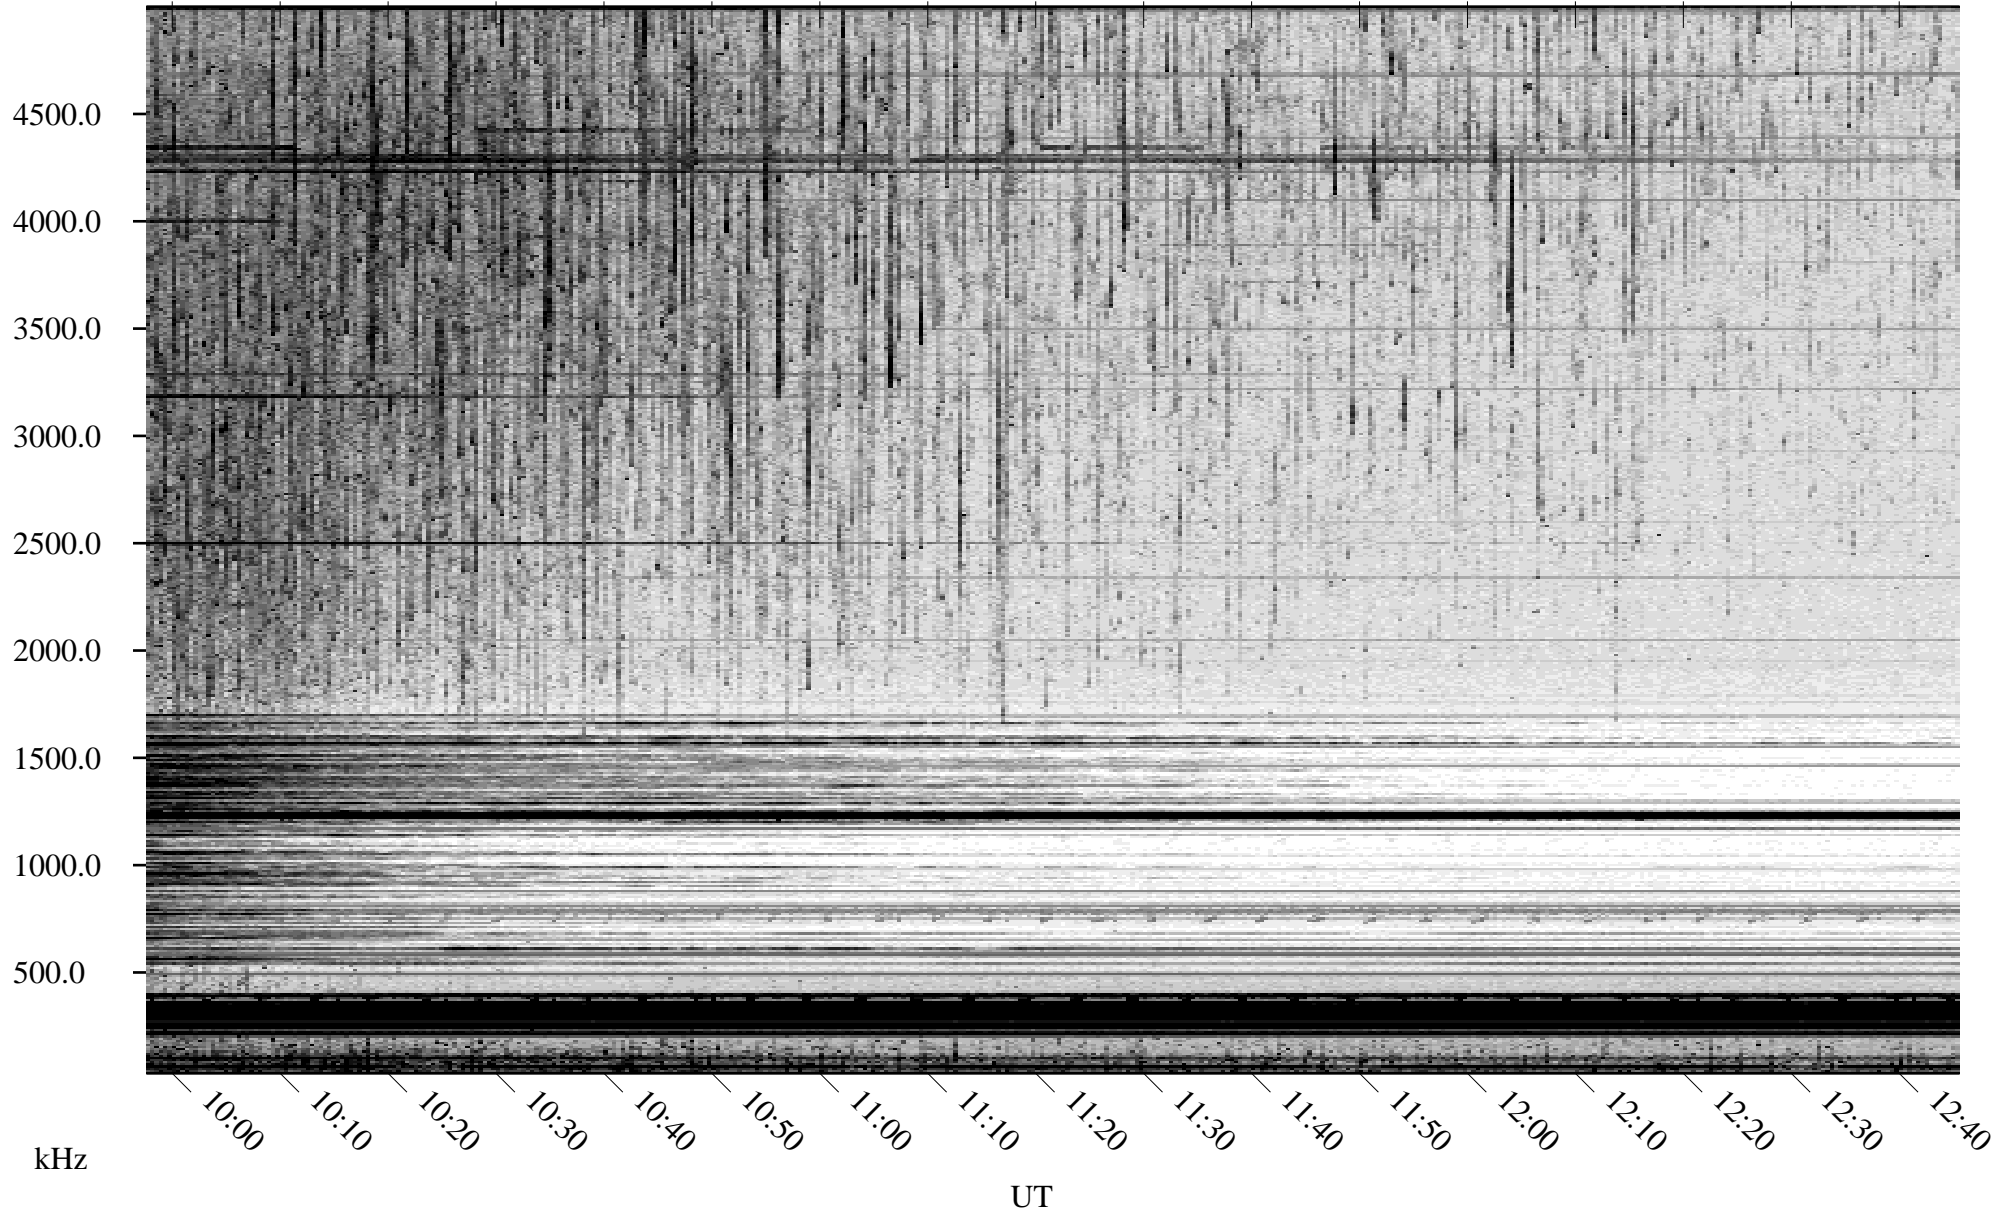

# 07/13/2009 Churchill, Manitoba

Linear Scale    Black = 161    White = 15

ch09193l.r00SUm max\_12

Page 5

# 07/13/2009 Churchill, Manitoba

Linear Scale    Black = 161    White = 15

ch09193l.r00SUm max\_12

Page 6