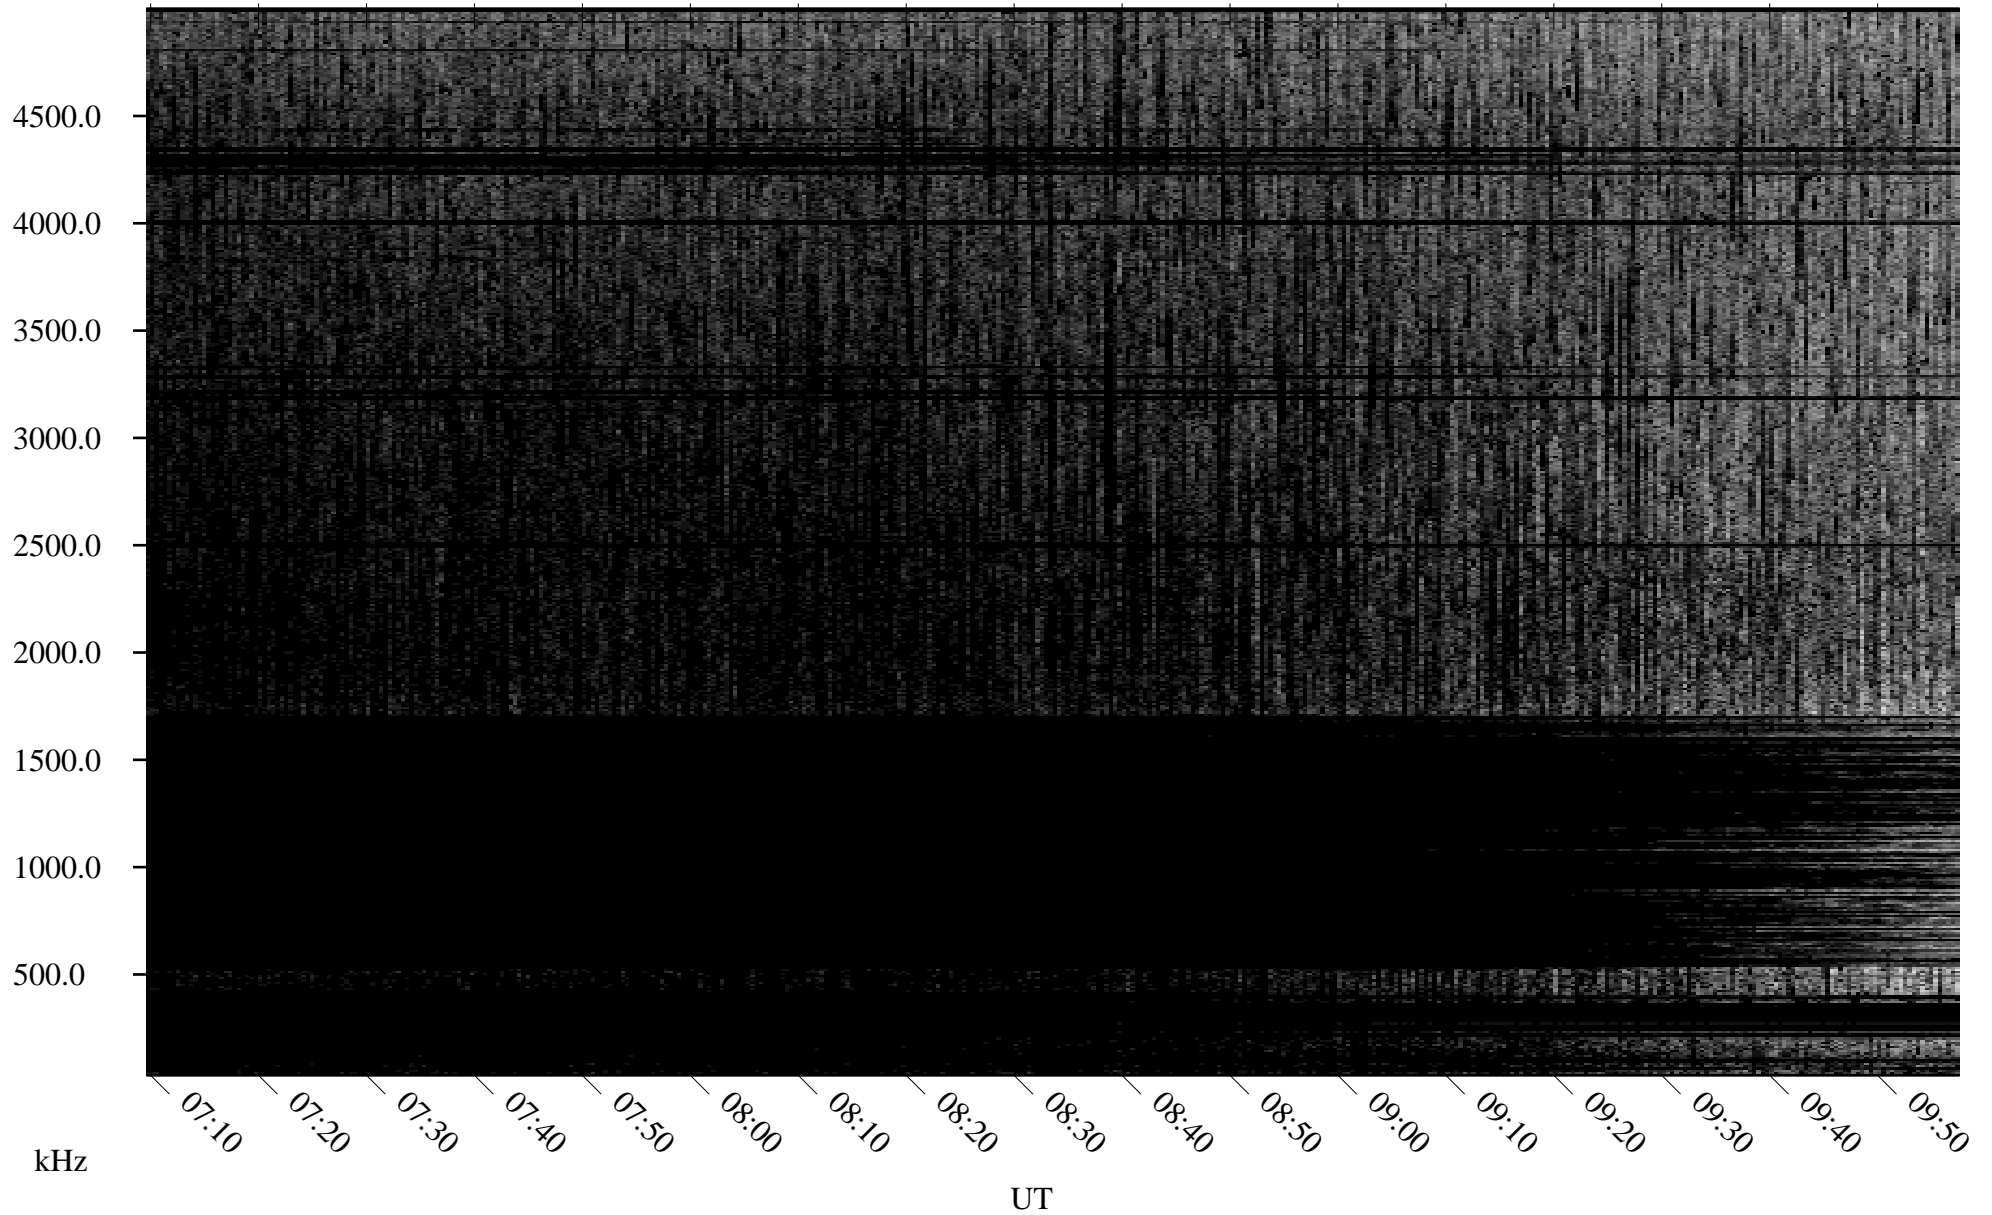

# 07/13/2009 Churchill, Manitoba

Linear Scale    Black = 161    White = 15

ch09193l.r00SUm max\_12

Page 4

# 07/13/2009 Churchill, Manitoba

Linear Scale    Black = 161    White = 15

ch09193l.r00SUm max\_12

Page 5

# 07/13/2009 Churchill, Manitoba

Linear Scale    Black = 161    White = 15

ch09193l.r00SUm max\_12

Page 6