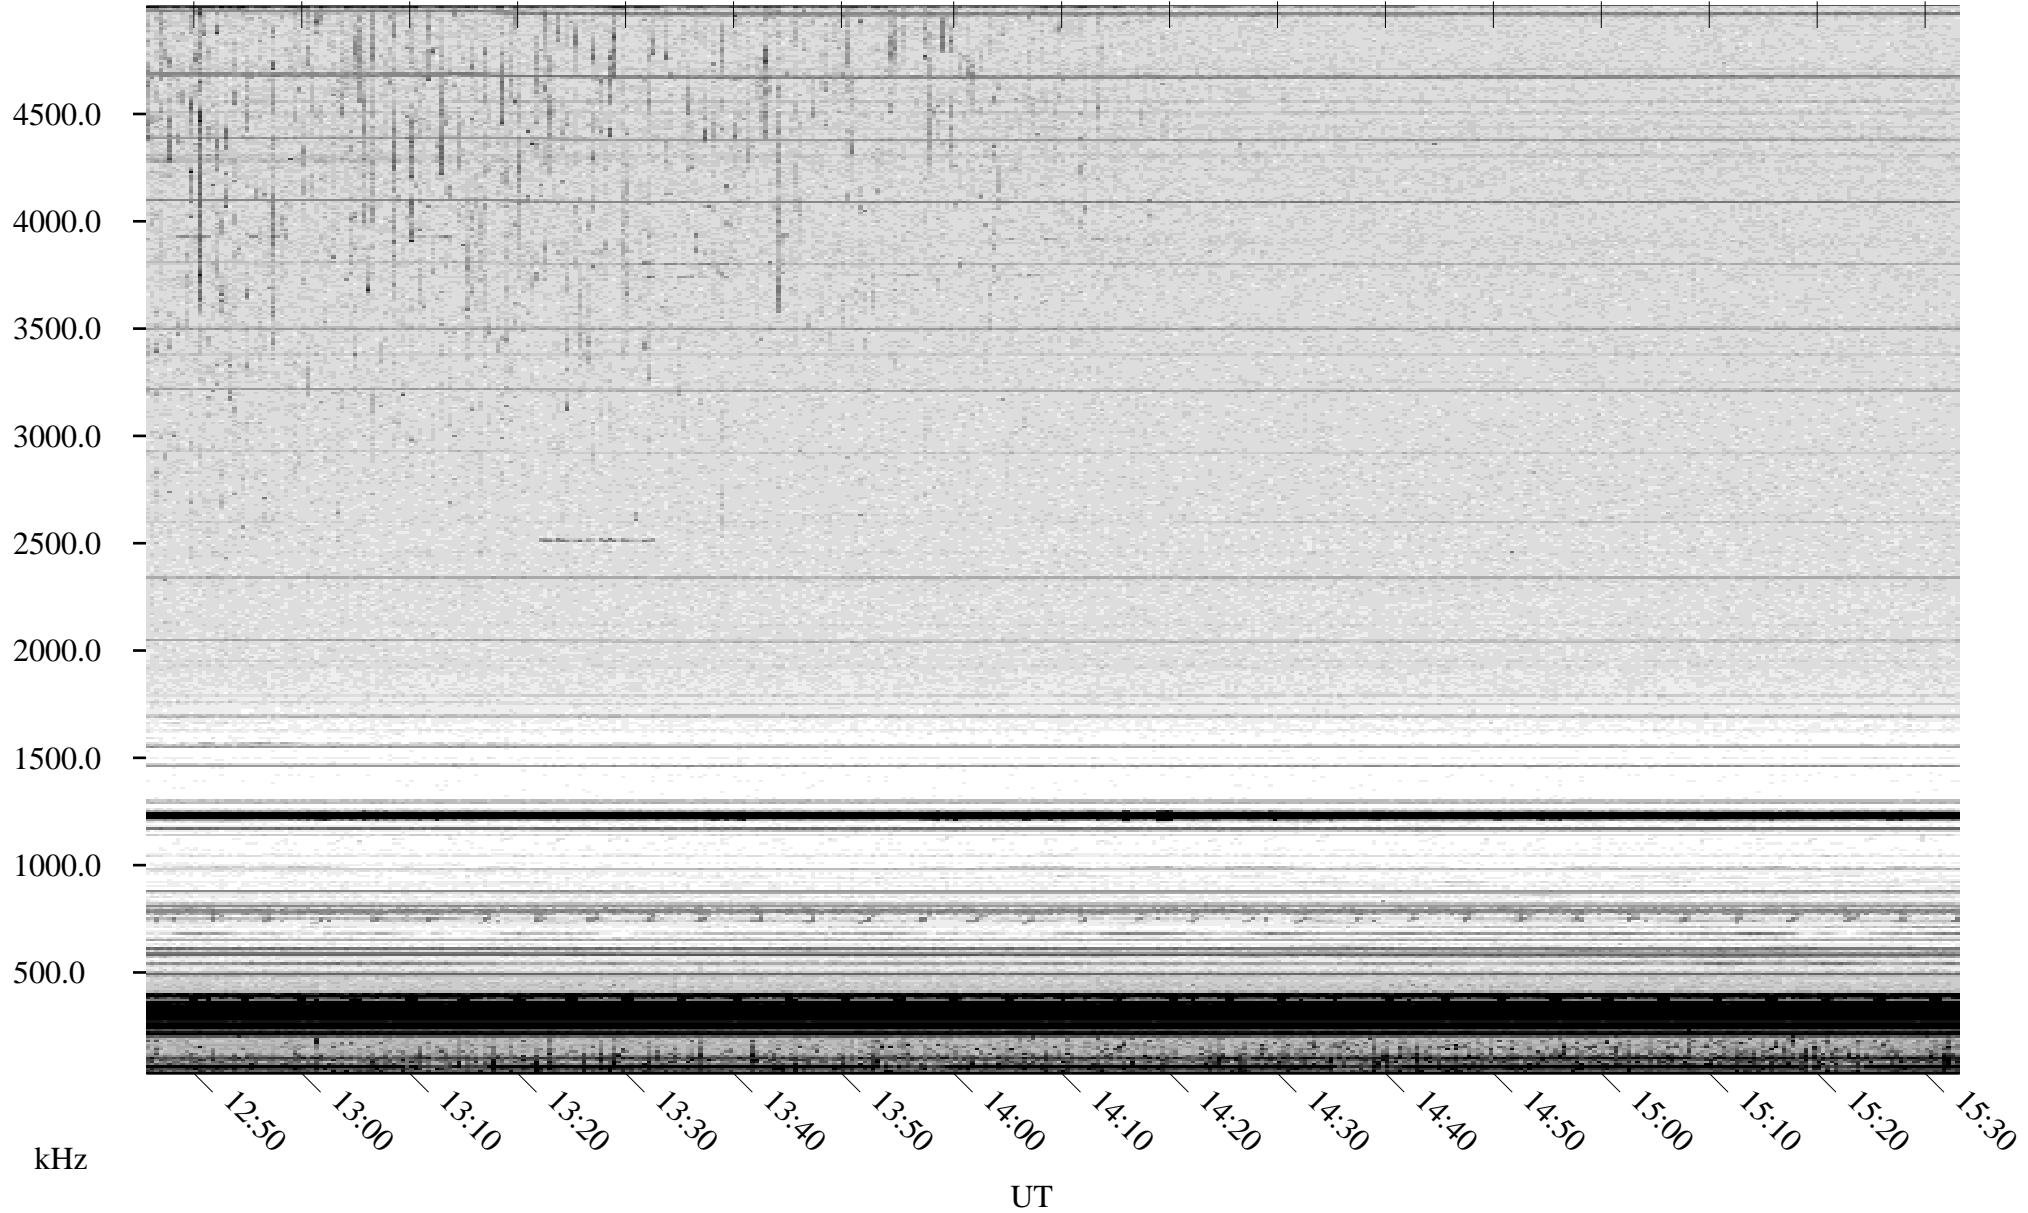

# 07/13/2009 Churchill, Manitoba

Linear Scale    Black = 161    White = 15

ch09193l.r00SUm max\_12

Page 6

# 07/13/2009 Churchill, Manitoba

Linear Scale    Black = 161    White = 15

ch09193l.r00SUm max\_12

Page 7

# 07/13/2009 Churchill, Manitoba

Linear Scale    Black = 161    White = 15

ch09193l.r00SUm max\_12

Page 8