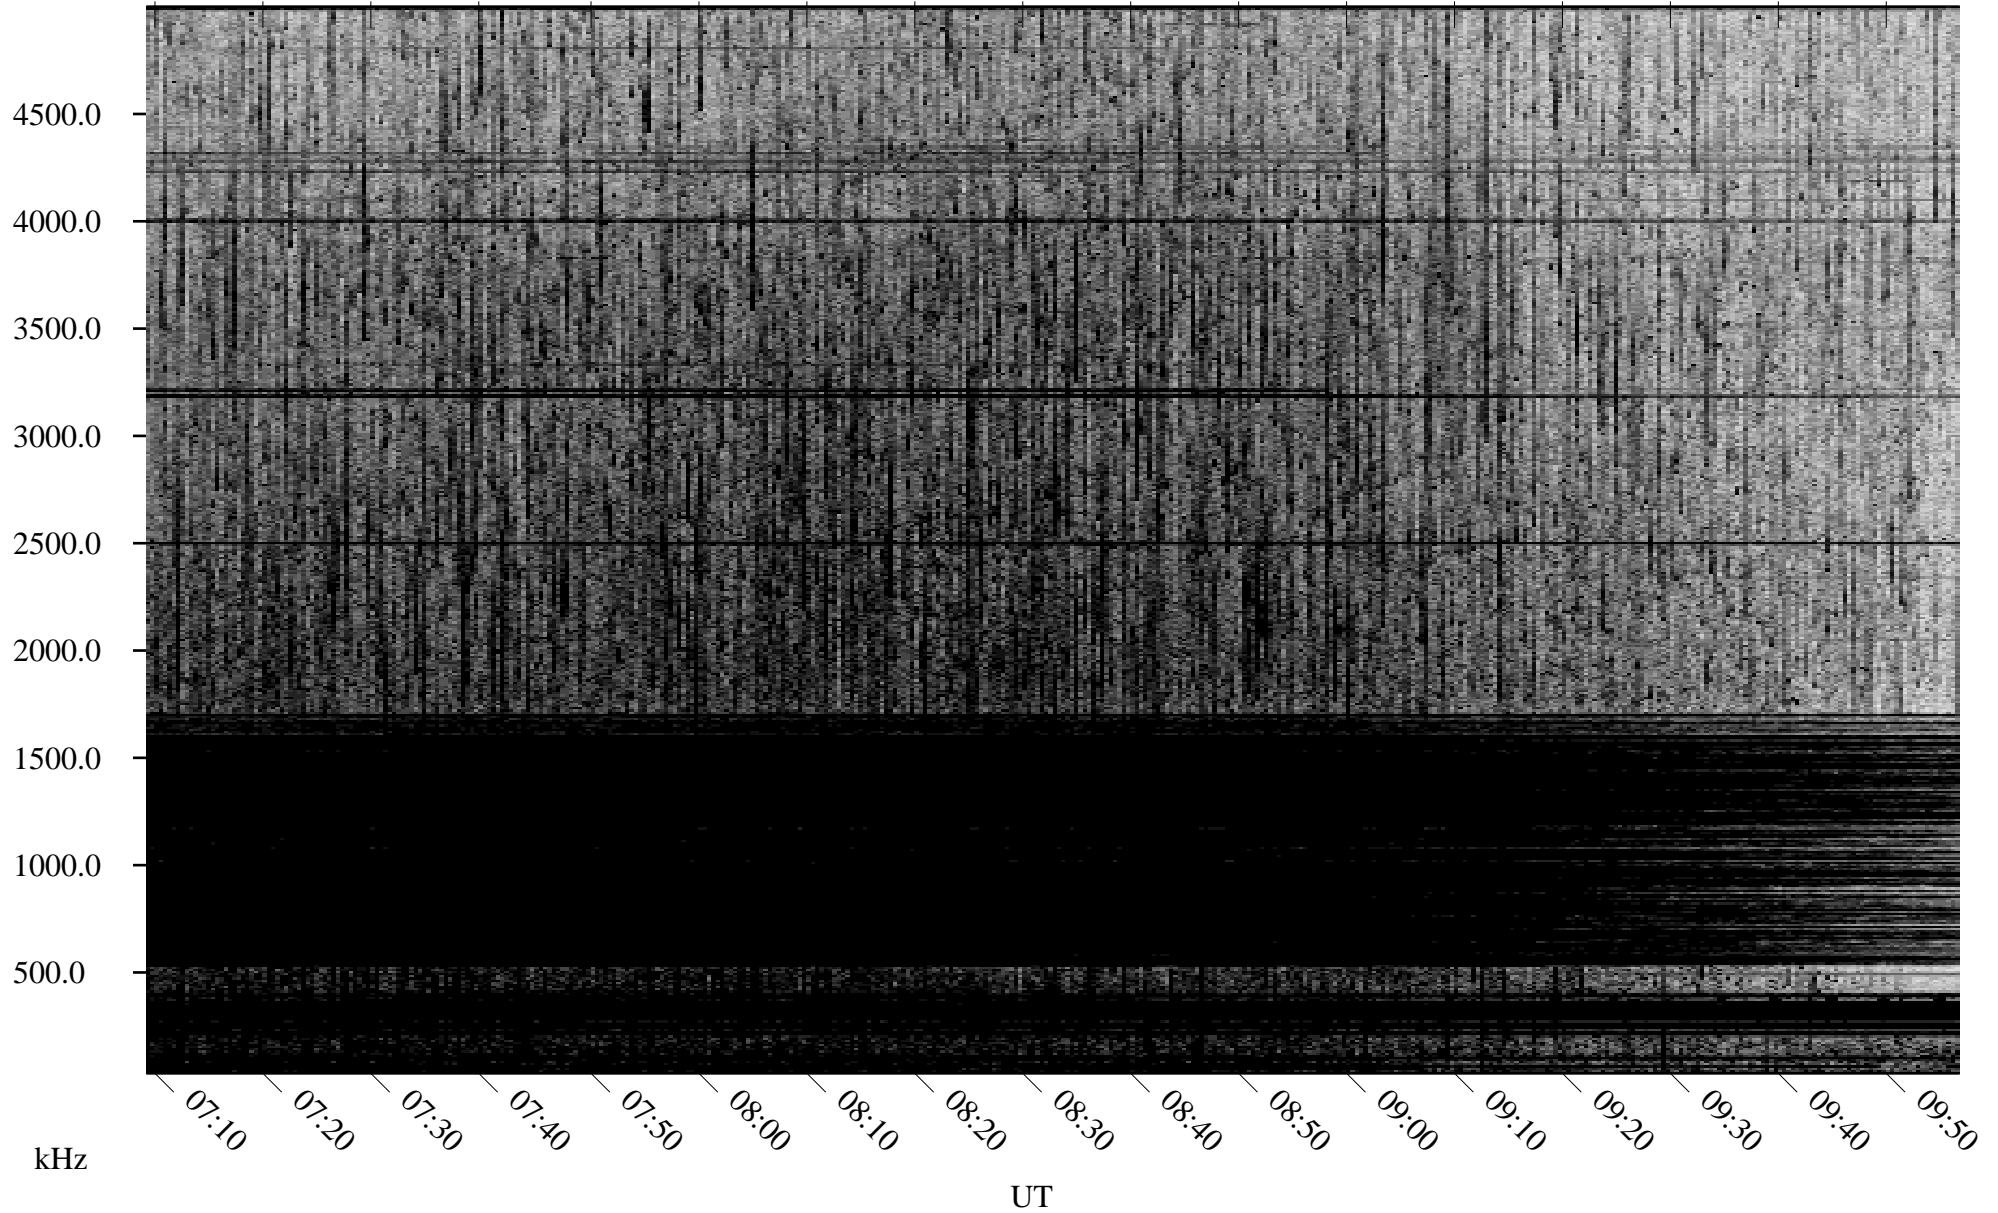

# 07/14/2009 Churchill, Manitoba

Linear Scale    Black = 161    White = 15

ch09194l.r00SUm max\_12

Page 4

# 07/14/2009 Churchill, Manitoba

Linear Scale    Black = 161    White = 15

ch09194l.r00SUm max\_12

Page 5