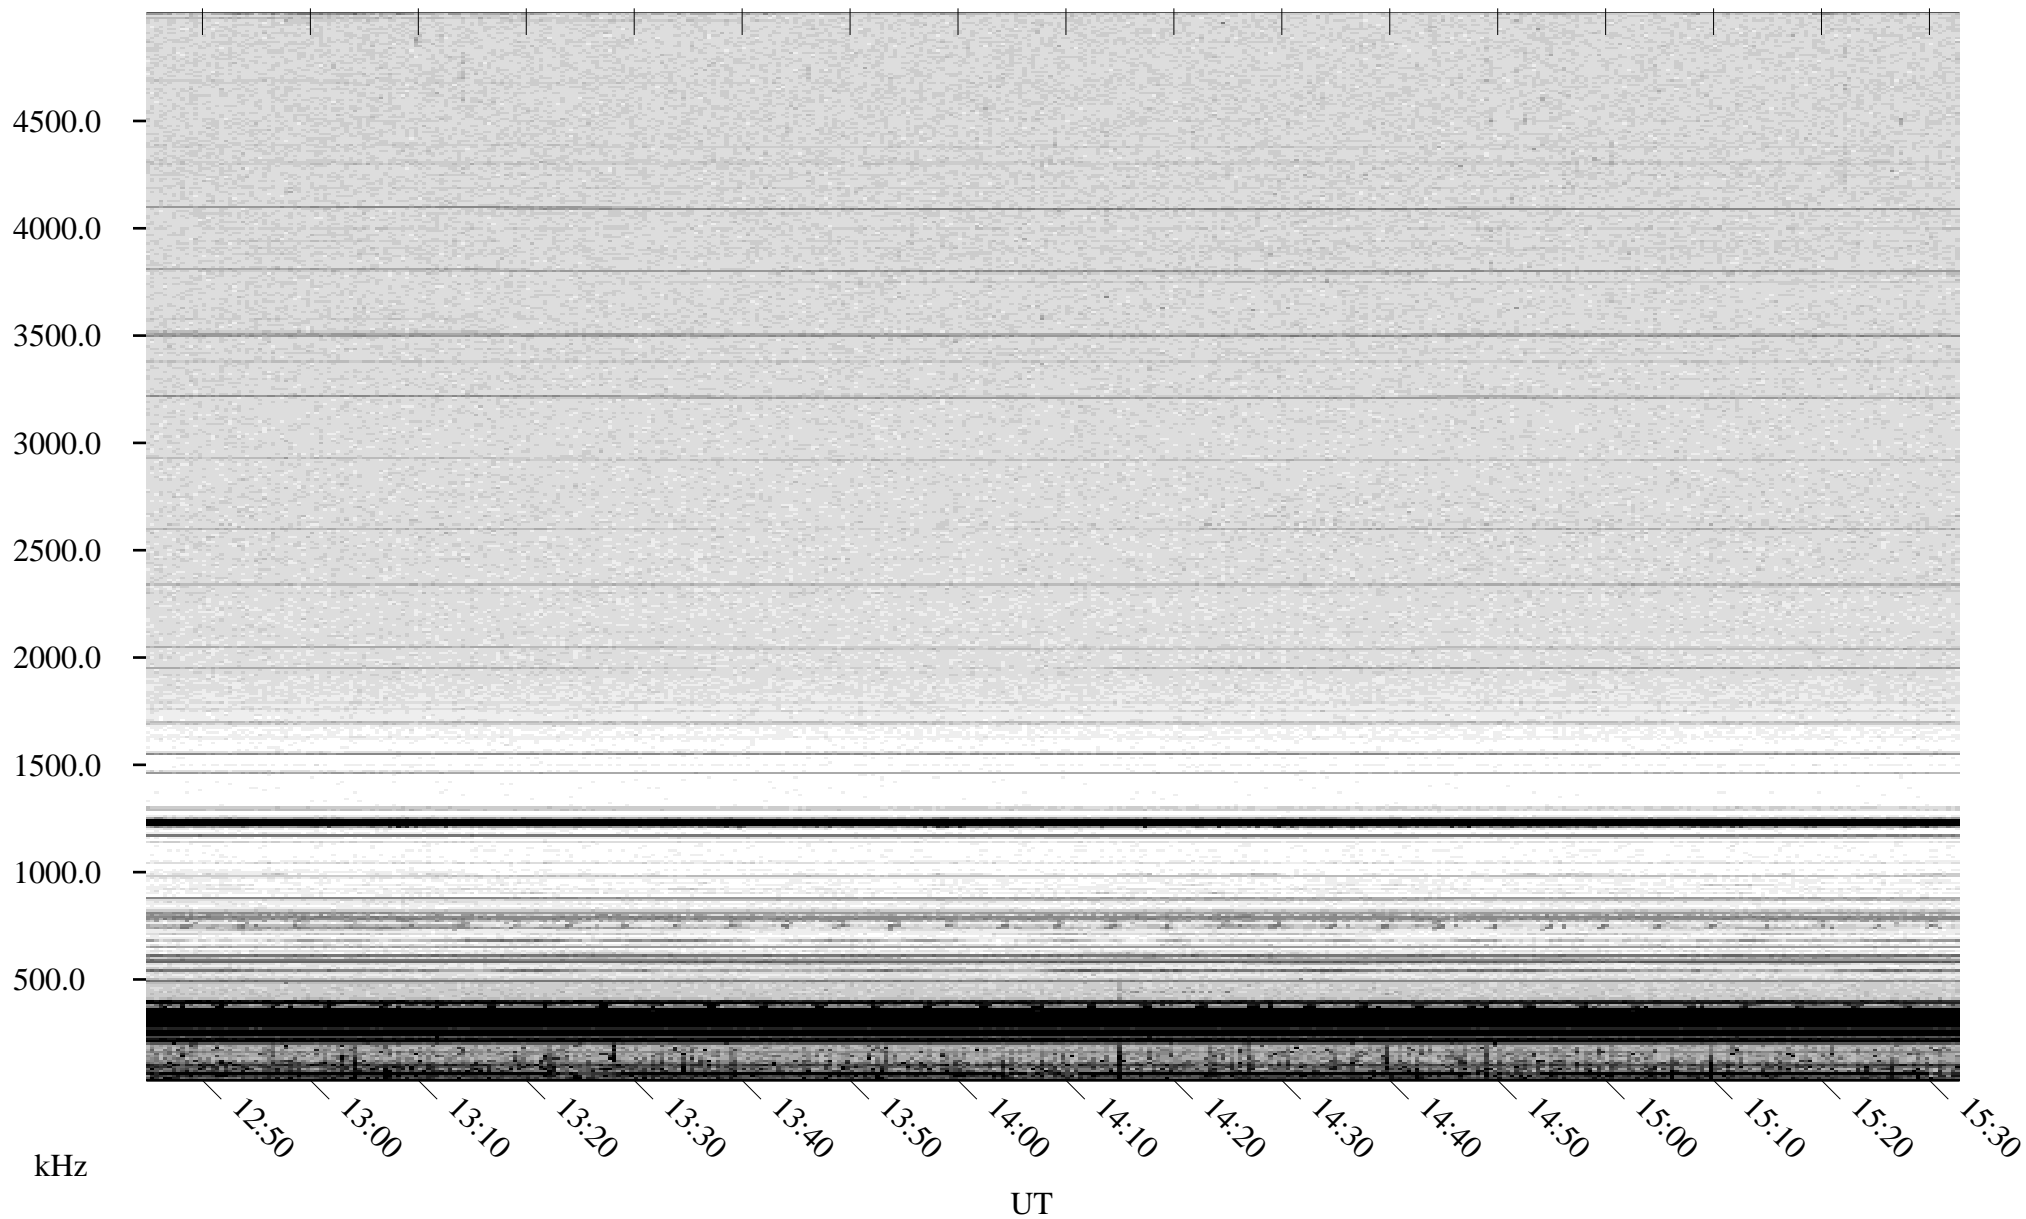

# 07/14/2009 Churchill, Manitoba

Linear Scale    Black = 161    White = 15

ch09194l.r00SUm max\_12

Page 4

# 07/14/2009 Churchill, Manitoba

Linear Scale    Black = 161    White = 15

ch09194l.r00SUm max\_12

Page 5

# 07/14/2009 Churchill, Manitoba

Linear Scale    Black = 161    White = 15

ch09194l.r00SUm max\_12

Page 6

07/14/2009 Churchill, Manitoba

Linear Scale Black = 161 White = 15

ch09194l.r00SUm max\_12

Page 7

# 07/14/2009 Churchill, Manitoba

Linear Scale    Black = 161    White = 15

ch09194l.r00SUm max\_12