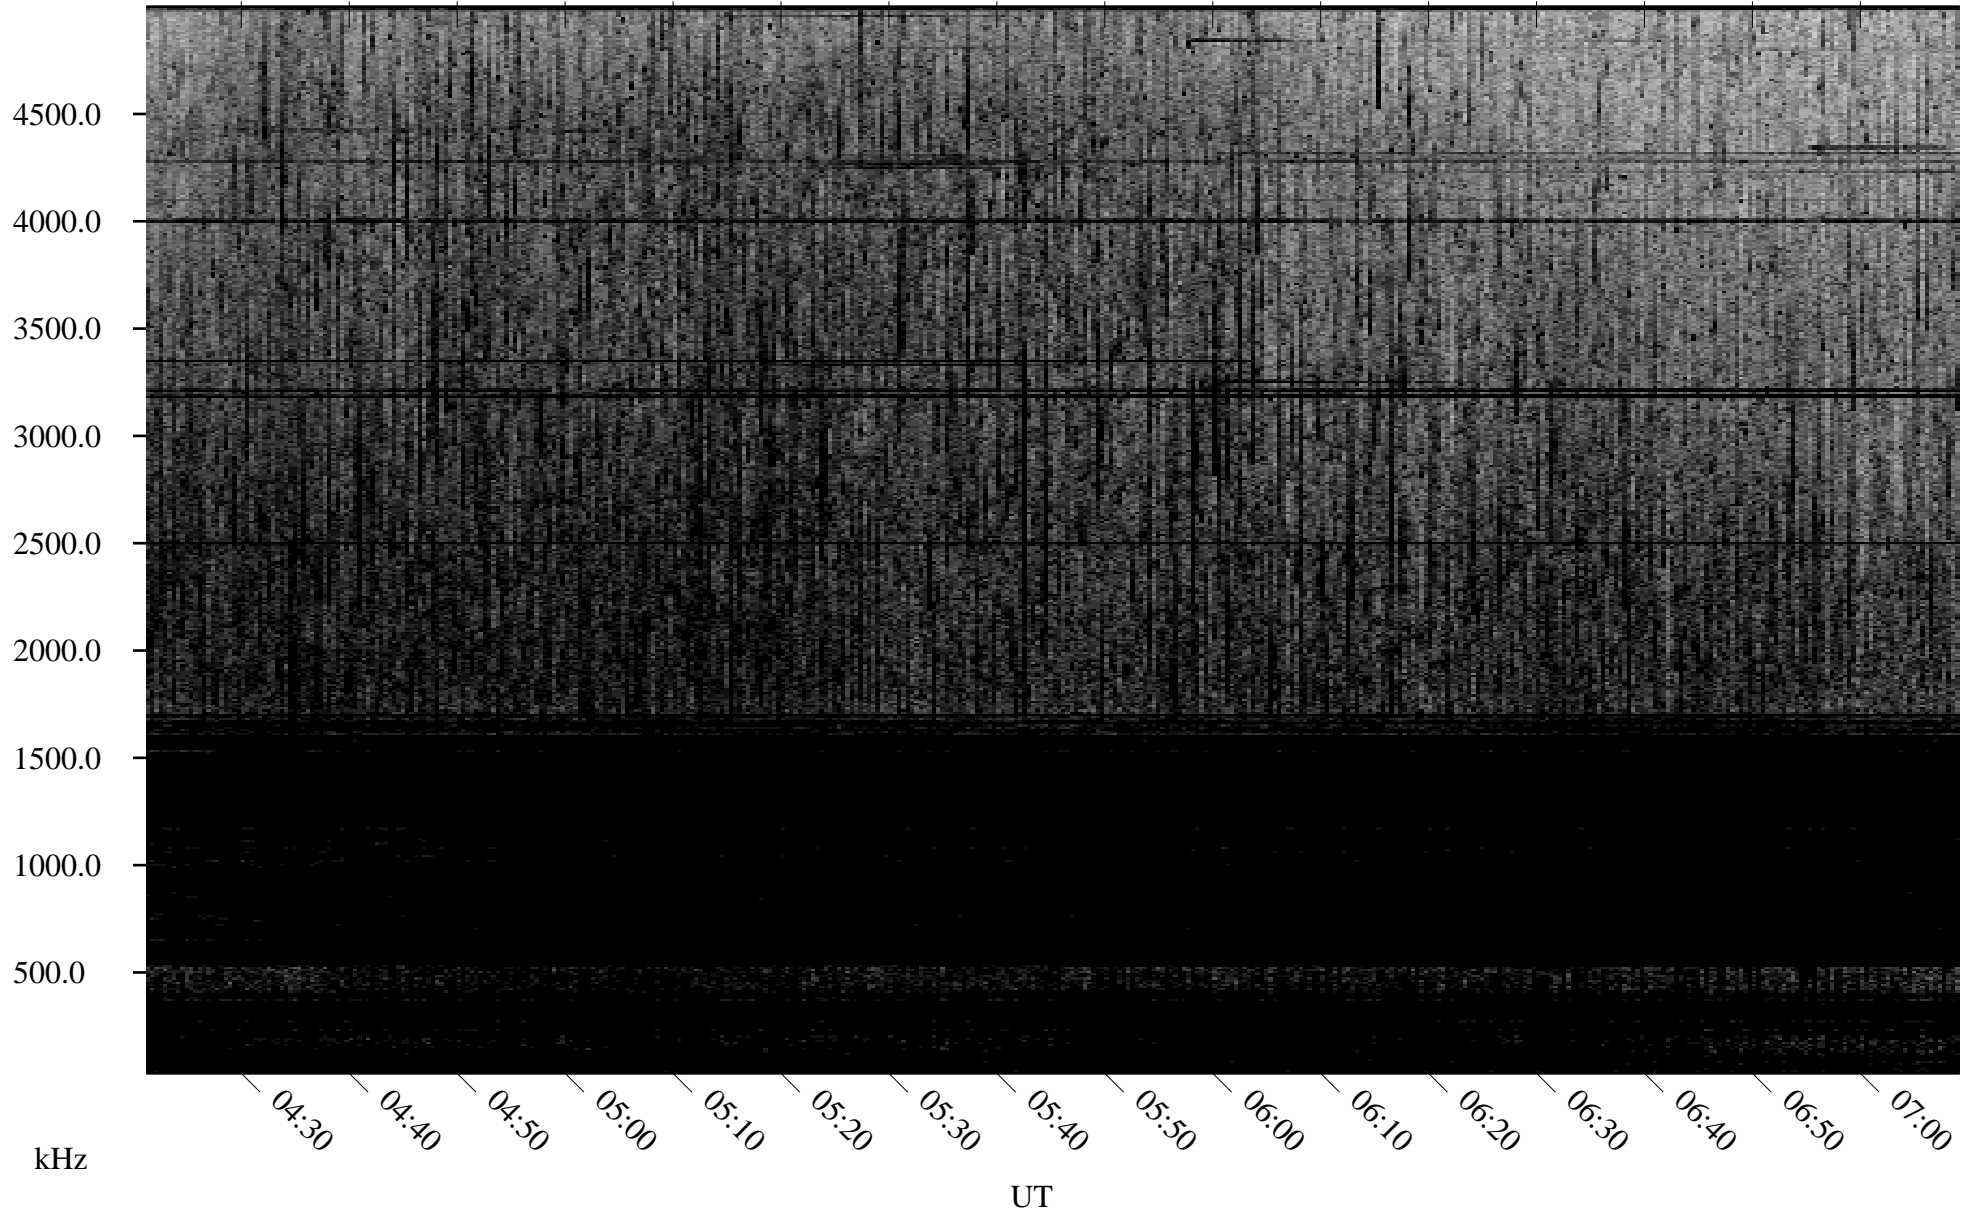

# 07/14/2009 Churchill, Manitoba

Linear Scale    Black = 161    White = 15

ch09194l.r00SUm max\_12

Page 3

# 07/14/2009 Churchill, Manitoba

Linear Scale    Black = 161    White = 15

ch09194l.r00SUm max\_12

Page 4