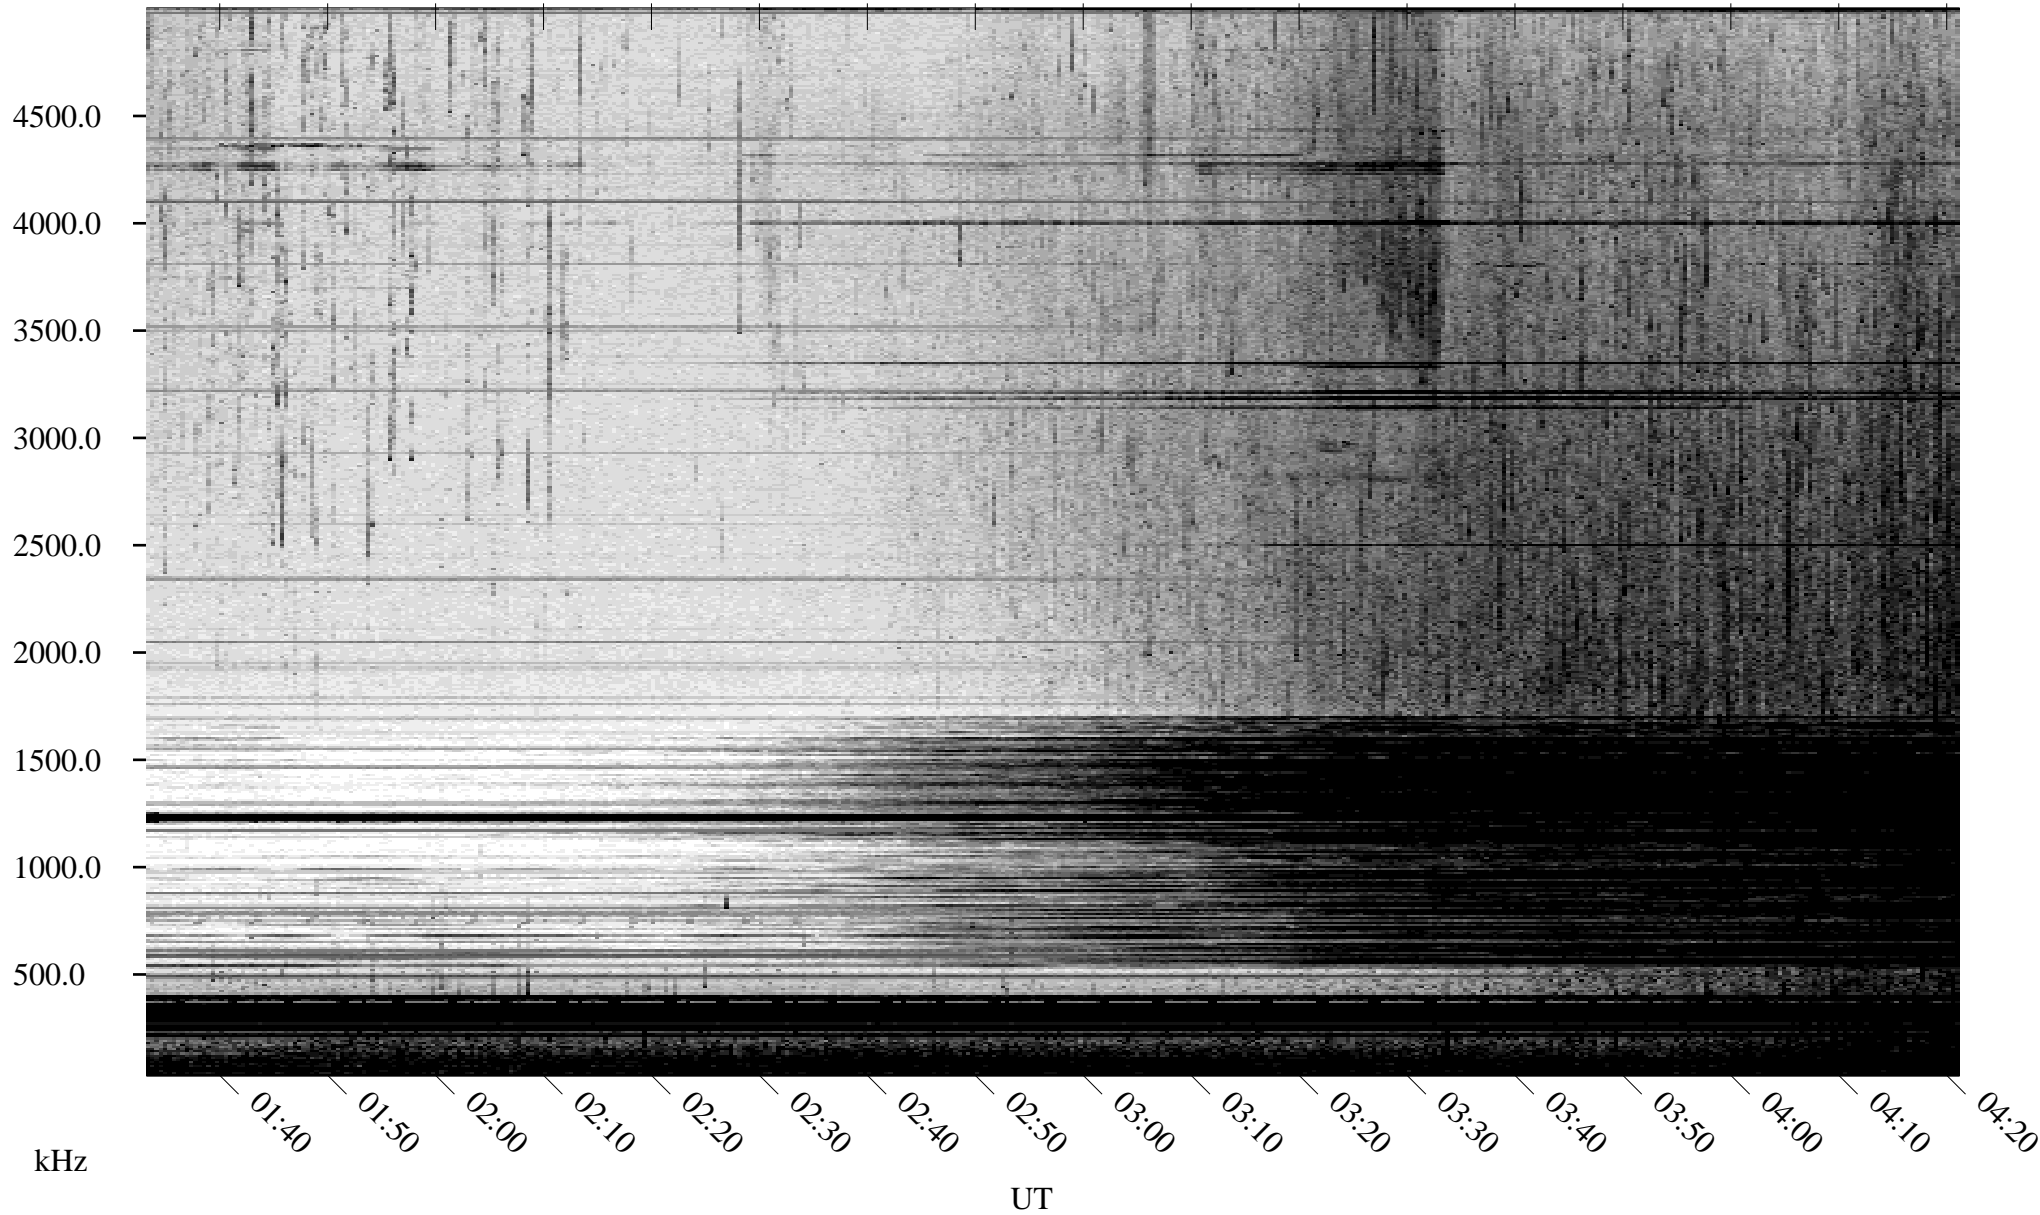

# 07/13/2009 Churchill, Manitoba

Linear Scale    Black = 161    White = 15

ch09194l.r00SUm max\_12

Page 1

# 07/13/2009 Churchill, Manitoba

Linear Scale    Black = 161    White = 15

ch09194l.r00SUm max\_12

Page 2

# 07/14/2009 Churchill, Manitoba

Linear Scale    Black = 161    White = 15

ch09194l.r00SUm max\_12

Page 3

# 07/14/2009 Churchill, Manitoba

Linear Scale    Black = 161    White = 15

ch09194l.r00SUm max\_12

Page 4