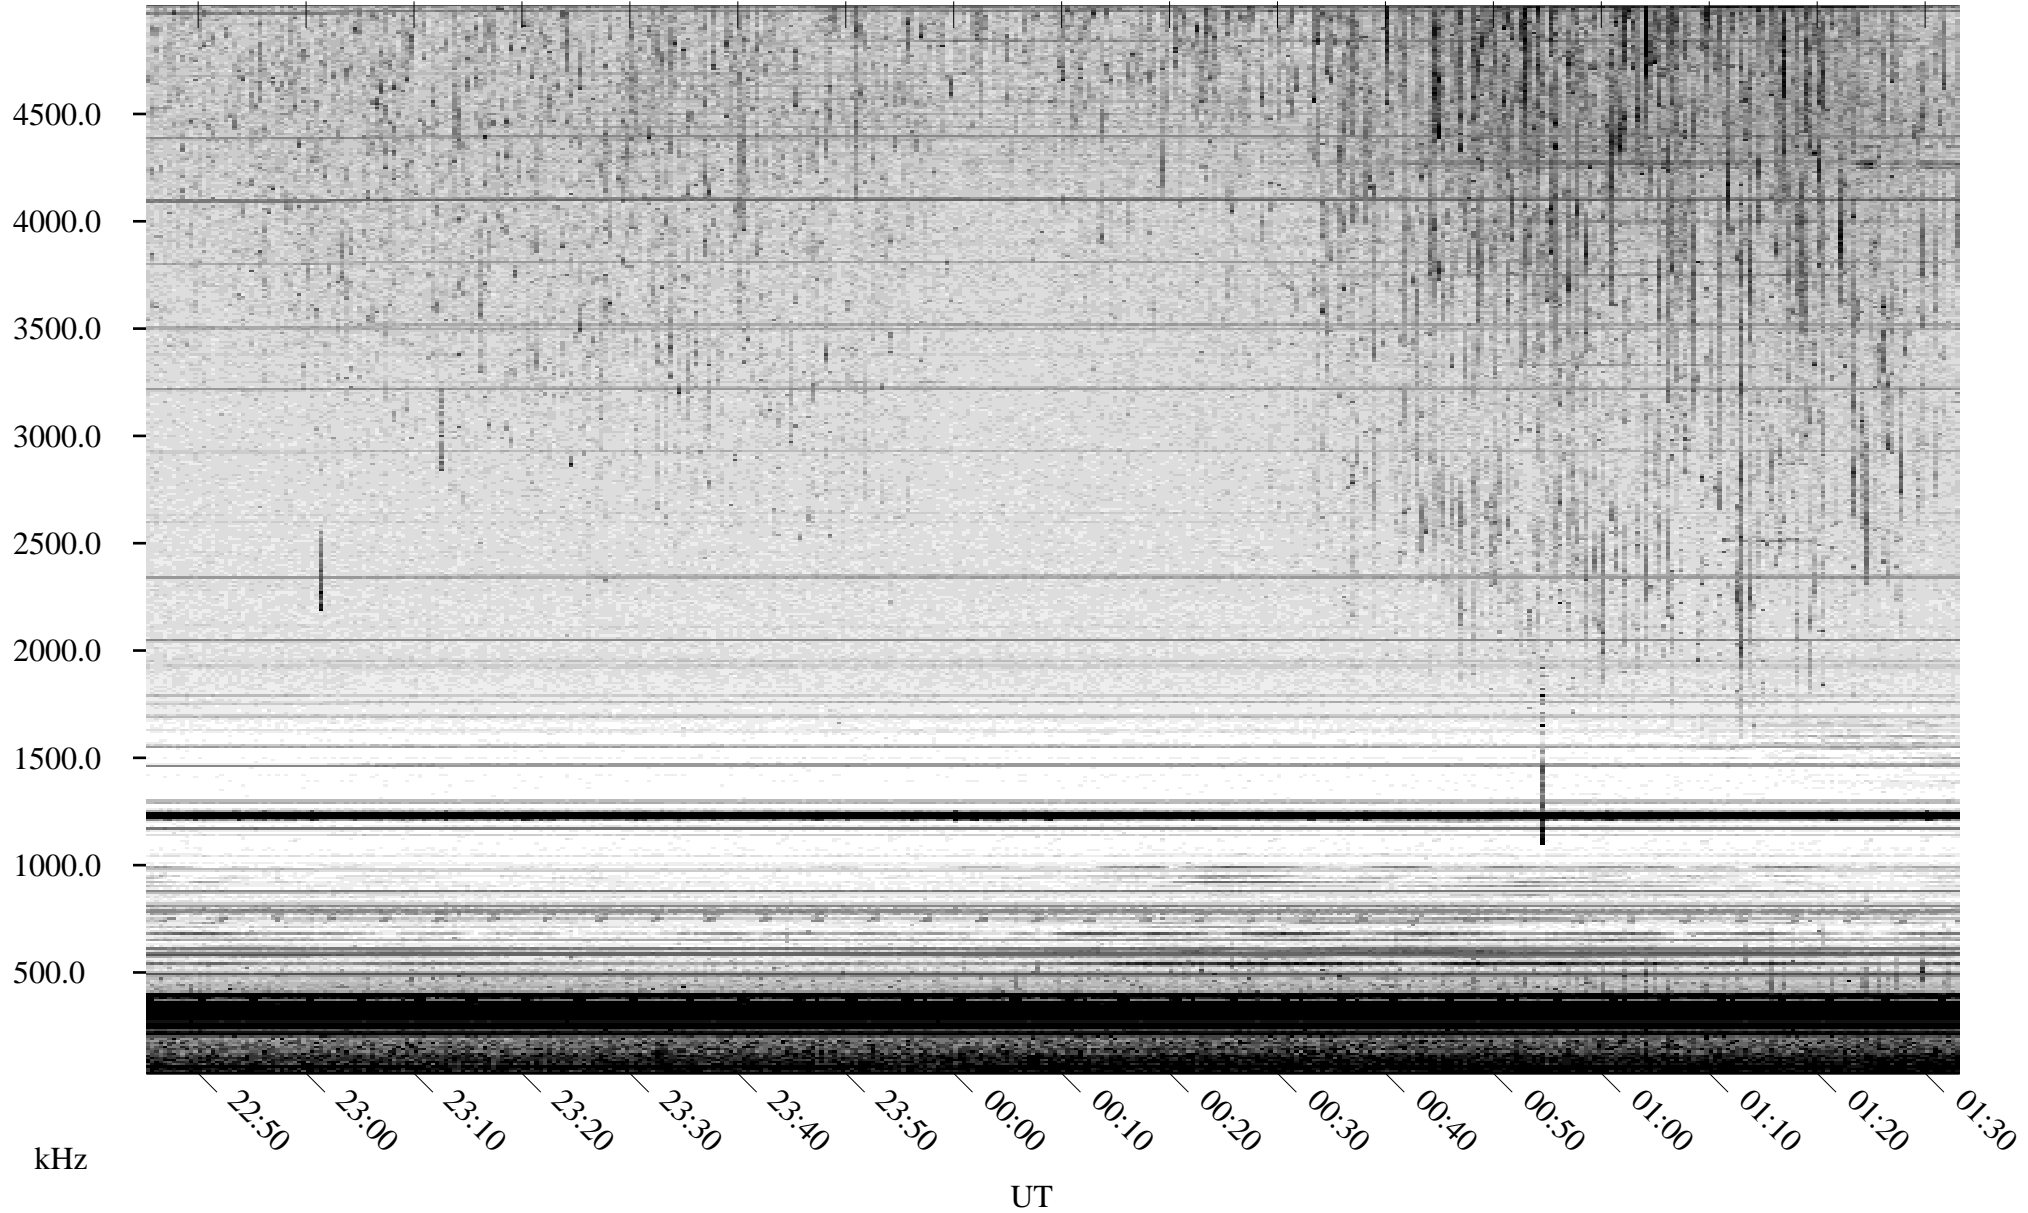

# 07/13/2009 Churchill, Manitoba

Linear Scale    Black = 161    White = 15

ch09194l.r00SUm max\_12

Page 1

# 07/13/2009 Churchill, Manitoba

Linear Scale    Black = 161    White = 15

ch09194l.r00SUm max\_12

Page 2

# 07/14/2009 Churchill, Manitoba

Linear Scale    Black = 161    White = 15

ch09194l.r00SUm max\_12

Page 3

# 07/14/2009 Churchill, Manitoba

Linear Scale    Black = 161    White = 15

ch09194l.r00SUm max\_12

Page 4