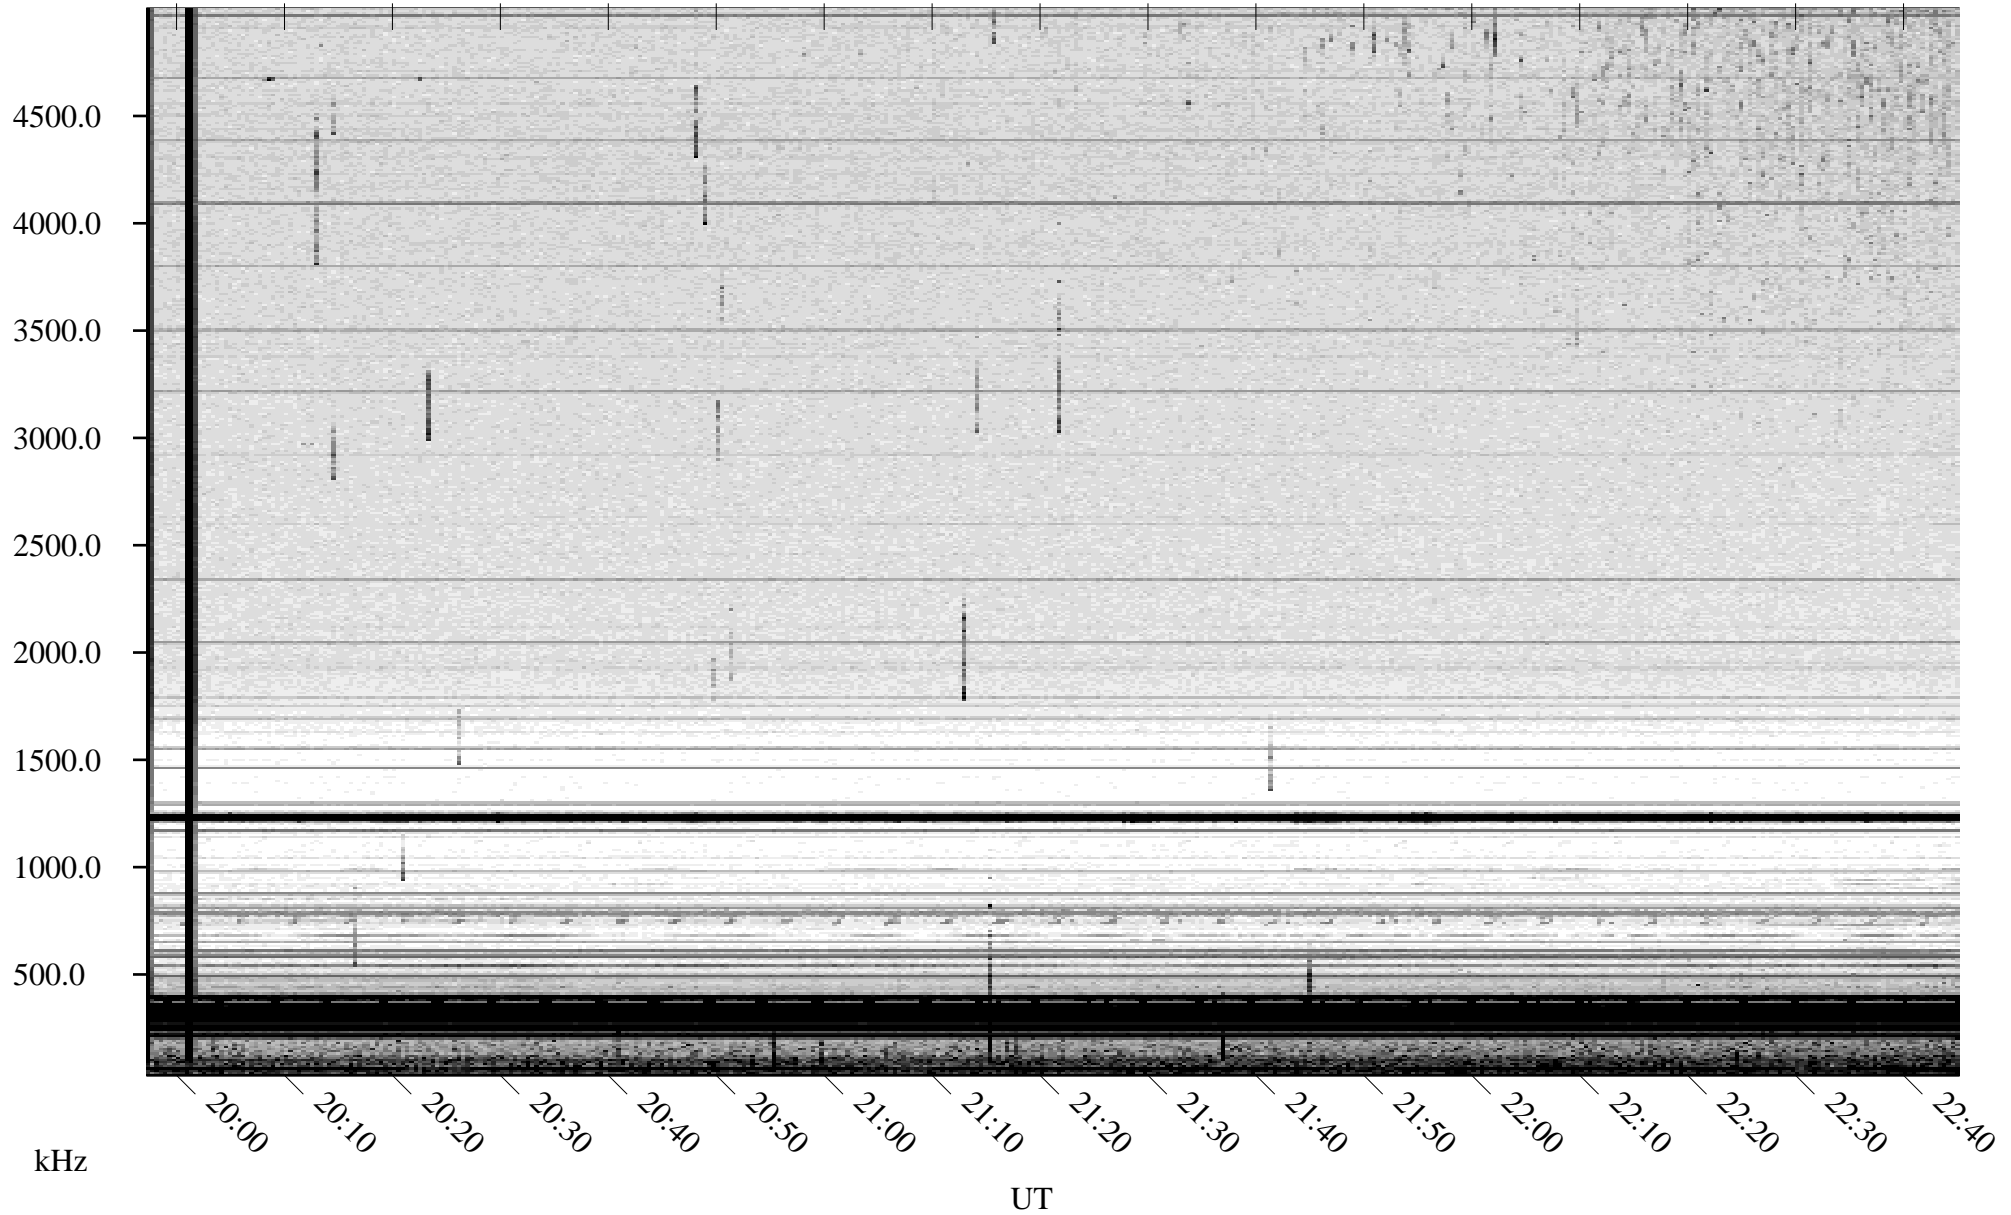

# 07/13/2009 Churchill, Manitoba

Linear Scale    Black = 161    White = 15

ch09194l.r00SUm max\_12

Page 1

# 07/13/2009 Churchill, Manitoba

Linear Scale    Black = 161    White = 15

ch09194l.r00SUm max\_12

Page 2

# 07/14/2009 Churchill, Manitoba

Linear Scale    Black = 161    White = 15

ch09194l.r00SUm max\_12

Page 3

# 07/14/2009 Churchill, Manitoba

Linear Scale    Black = 161    White = 15

ch09194l.r00SUm max\_12

Page 4