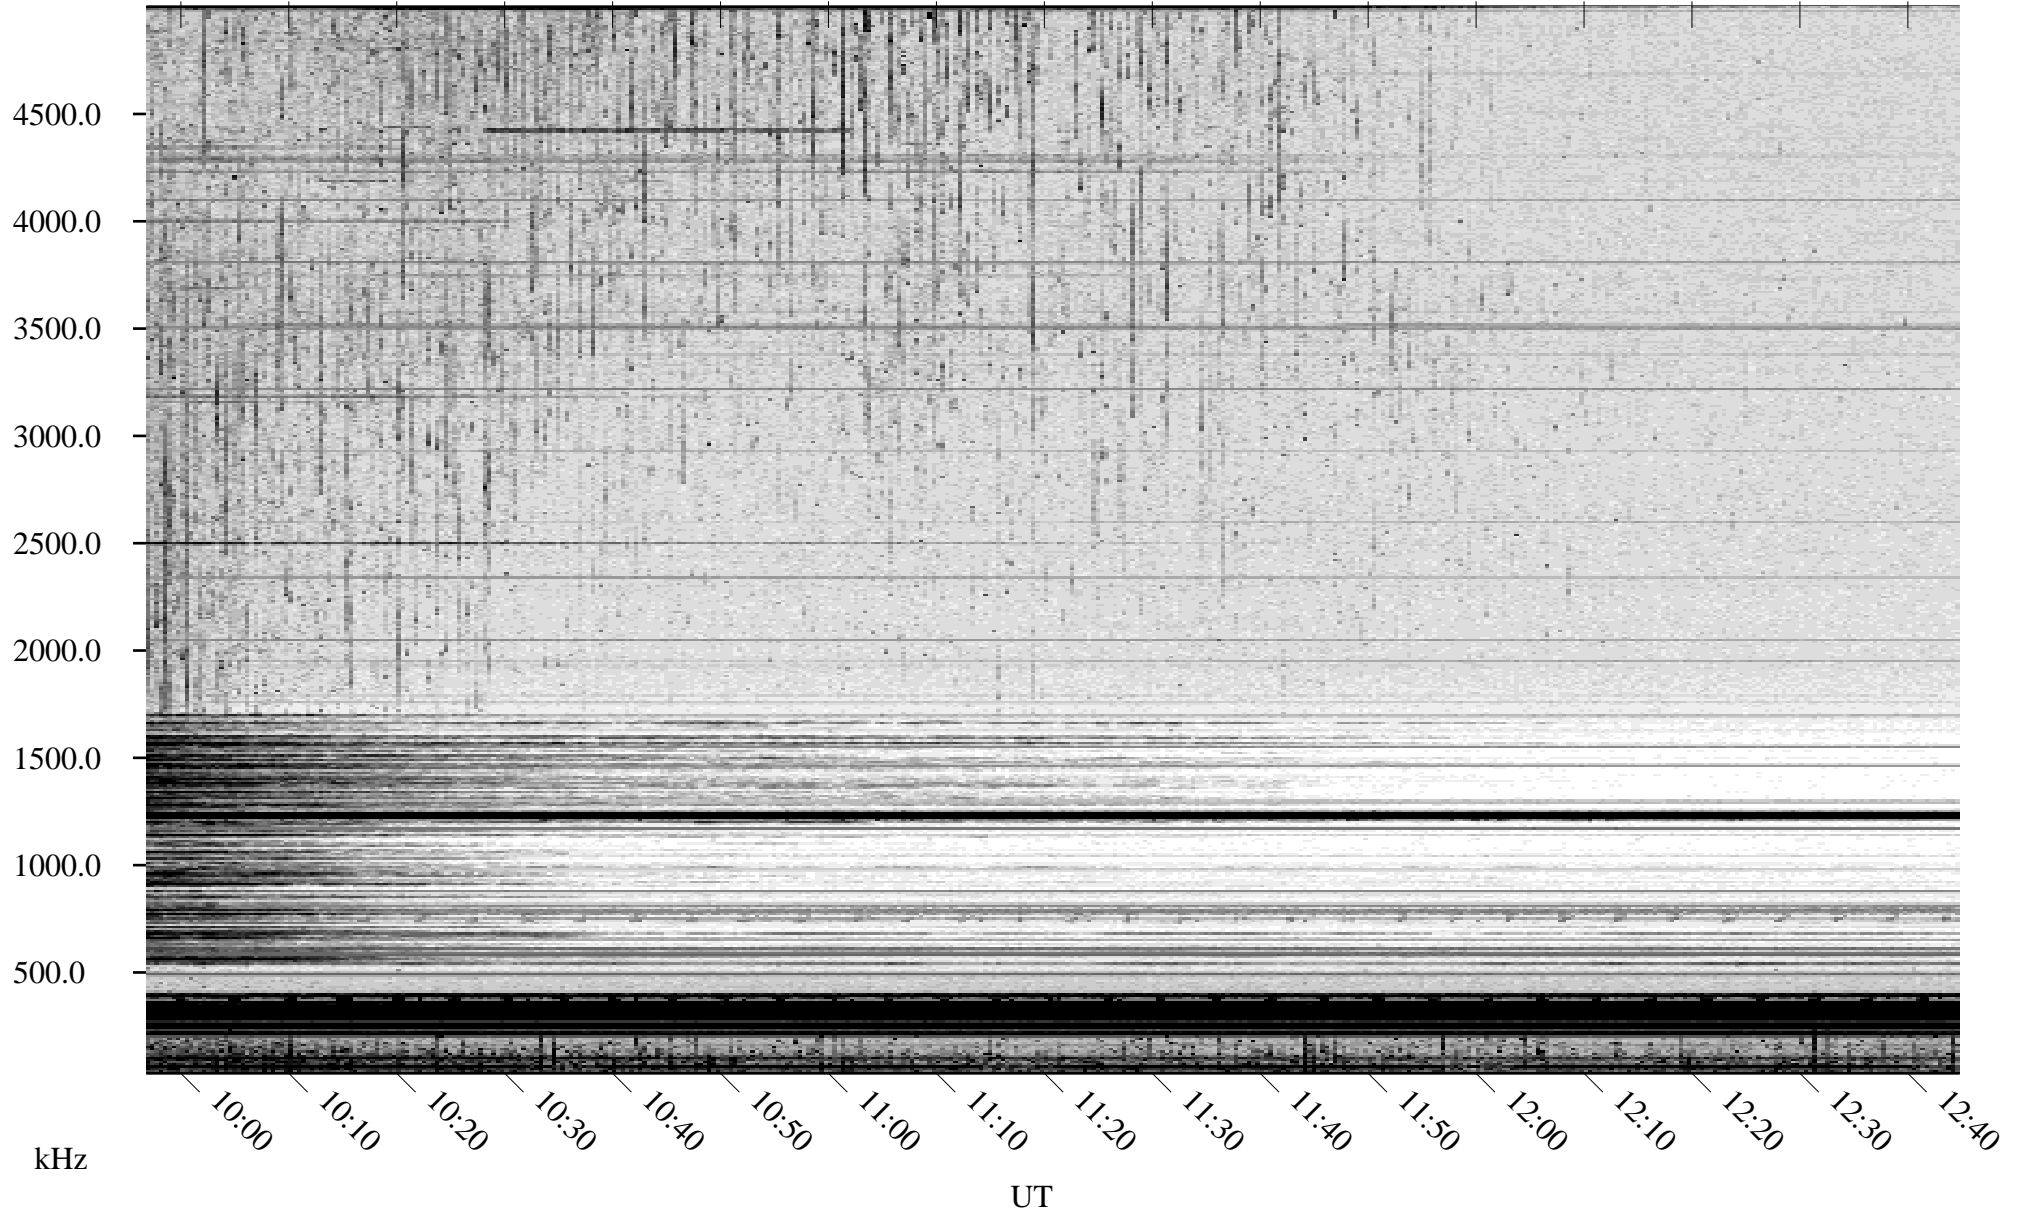

# 07/14/2009 Churchill, Manitoba

Linear Scale    Black = 161    White = 15

ch09194l.r00SUm max\_12

Page 5

# 07/14/2009 Churchill, Manitoba

Linear Scale    Black = 161    White = 15

ch09194l.r00SUm max\_12

Page 6

07/14/2009 Churchill, Manitoba

Linear Scale Black = 161 White = 15

ch09194l.r00SUm max\_12

Page 7

# 07/14/2009 Churchill, Manitoba

Linear Scale    Black = 161    White = 15

ch09194l.r00SUm max\_12