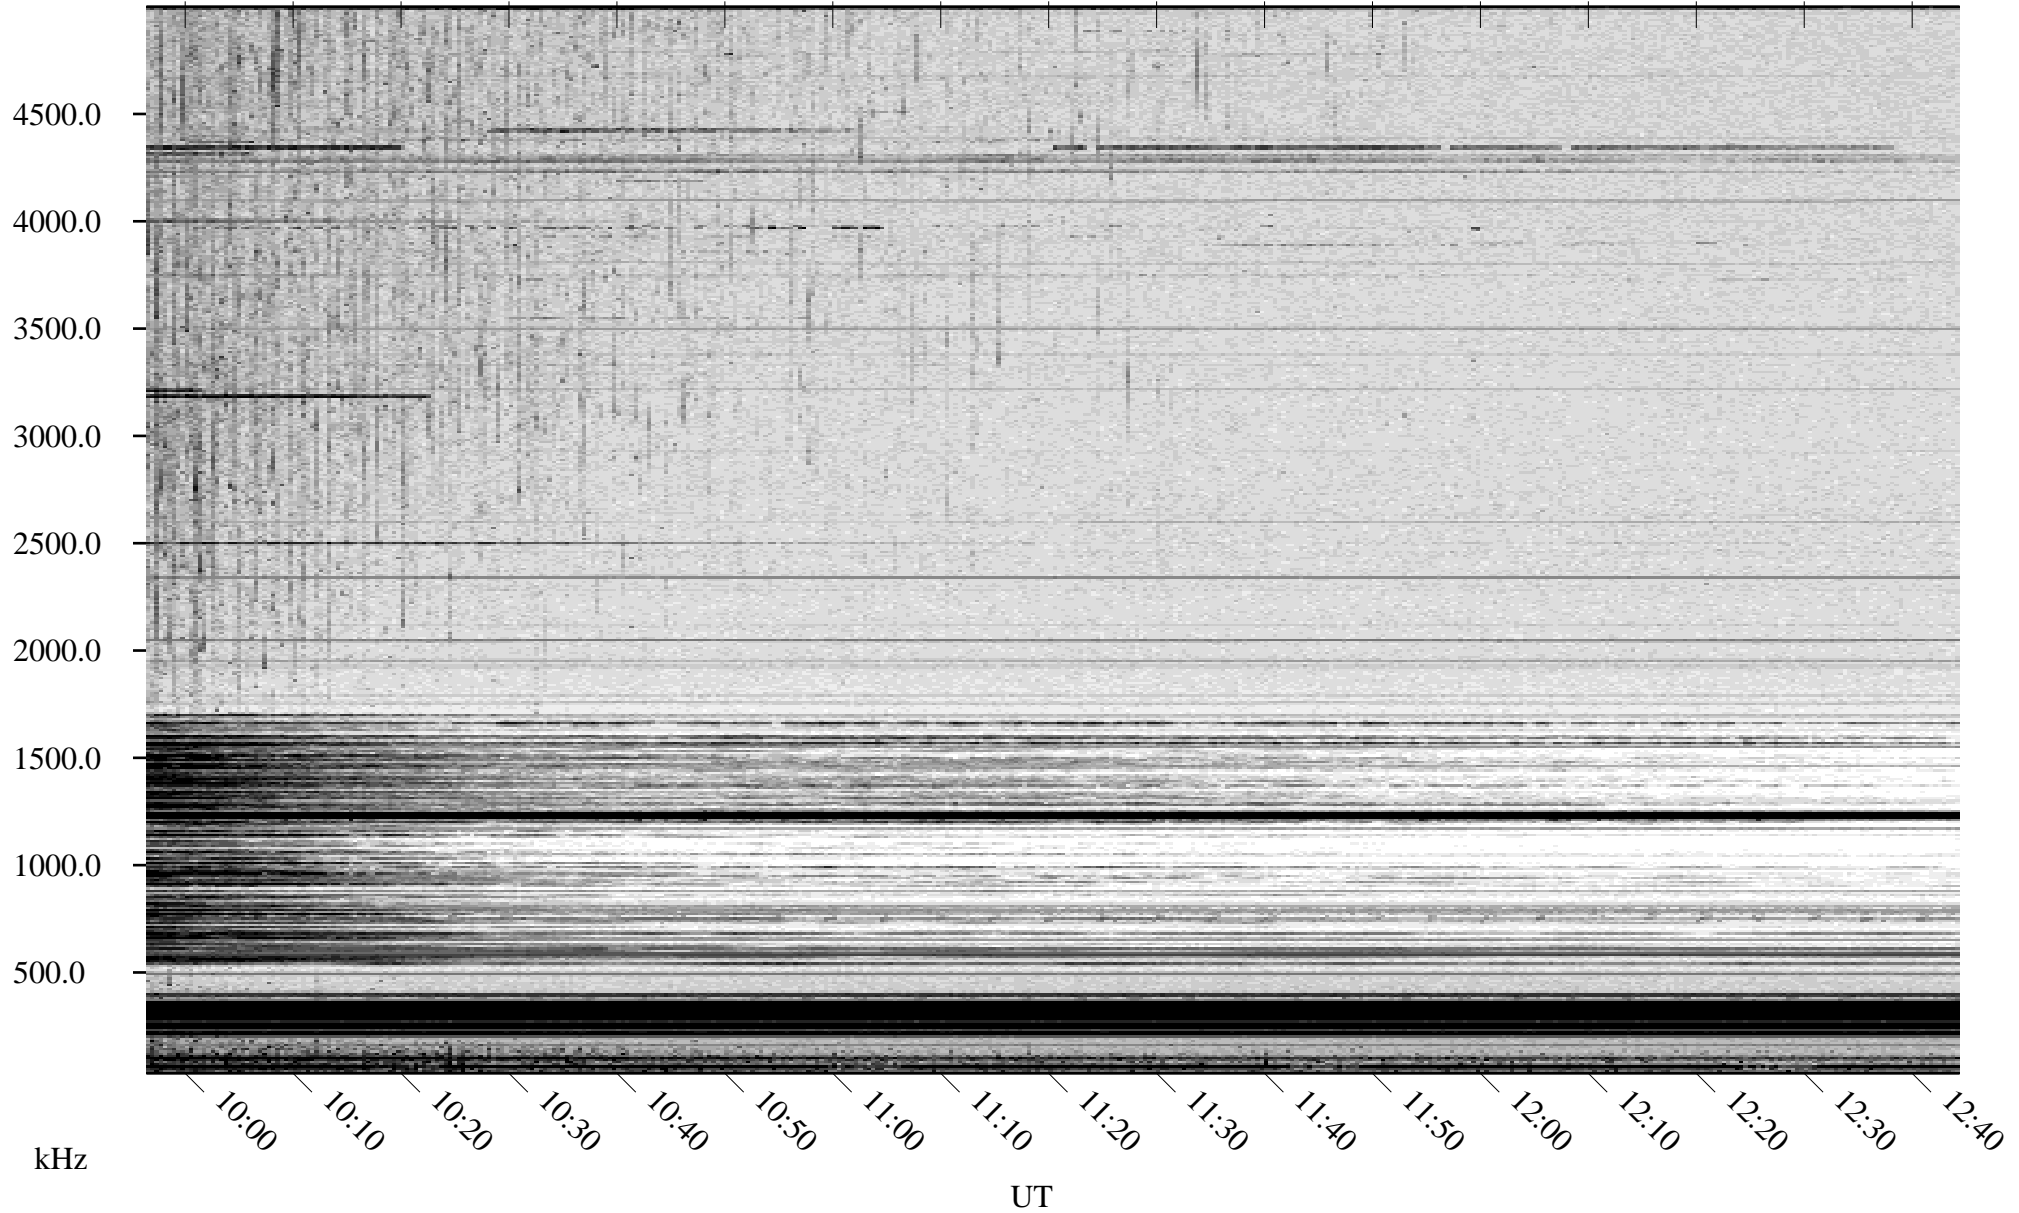

07/14/2009 Churchill, Manitoba

Linear Scale Black = 161 White = 15

ch09195l.r00SUm max_12

Page 1

07/14/2009 Churchill, Manitoba

Linear Scale Black = 161 White = 15

ch09195l.r00SUm max_12

Page 2

07/15/2009 Churchill, Manitoba

Linear Scale Black = 161 White = 15

ch09195l.r00SUm max_12

Page 3

07/15/2009 Churchill, Manitoba

Linear Scale Black = 161 White = 15

ch091951.r00SUm max_12

Page 4

07/15/2009 Churchill, Manitoba

Linear Scale Black = 161 White = 15

ch091951.r00SUm max_12

Page 5

07/15/2009 Churchill, Manitoba

Linear Scale Black = 161 White = 15

ch091951.r00SUm max_12

Page 6

07/15/2009 Churchill, Manitoba

Linear Scale Black = 161 White = 15

ch091951.r00SUm max_12

Page 7