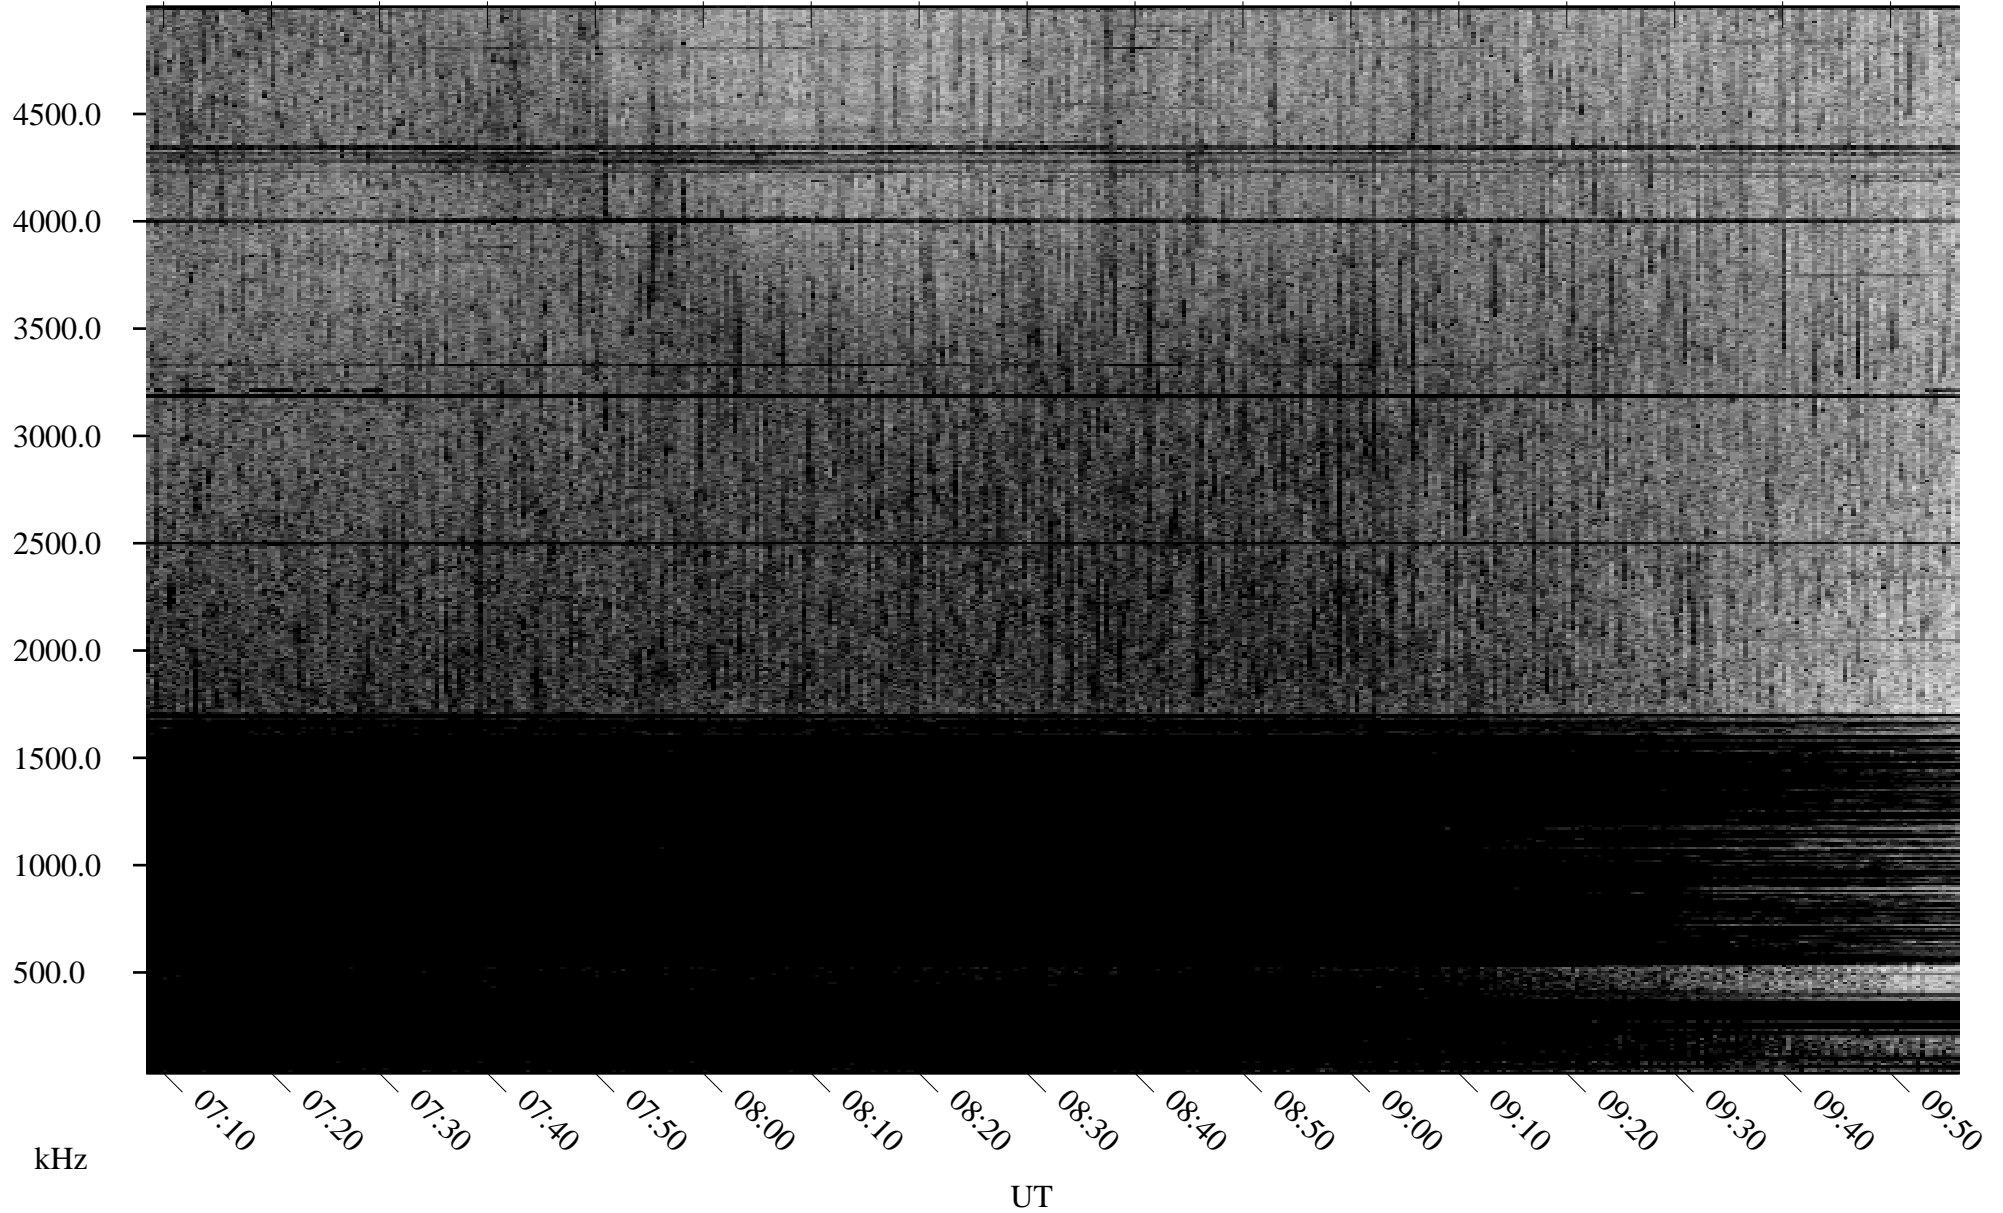

07/14/2009 Churchill, Manitoba

Linear Scale Black = 161 White = 15

ch09195l.r00SUm max_12

Page 1

07/14/2009 Churchill, Manitoba

Linear Scale Black = 161 White = 15

ch09195l.r00SUm max_12

Page 2

07/15/2009 Churchill, Manitoba

Linear Scale Black = 161 White = 15

ch09195l.r00SUm max_12

Page 3

07/15/2009 Churchill, Manitoba

Linear Scale Black = 161 White = 15

ch091951.r00SUm max_12

Page 4

07/15/2009 Churchill, Manitoba

Linear Scale Black = 161 White = 15

ch091951.r00SUm max_12

Page 5

07/15/2009 Churchill, Manitoba

Linear Scale Black = 161 White = 15

ch091951.r00SUm max_12

Page 6

07/15/2009 Churchill, Manitoba

Linear Scale Black = 161 White = 15

ch091951.r00SUm max_12

Page 7