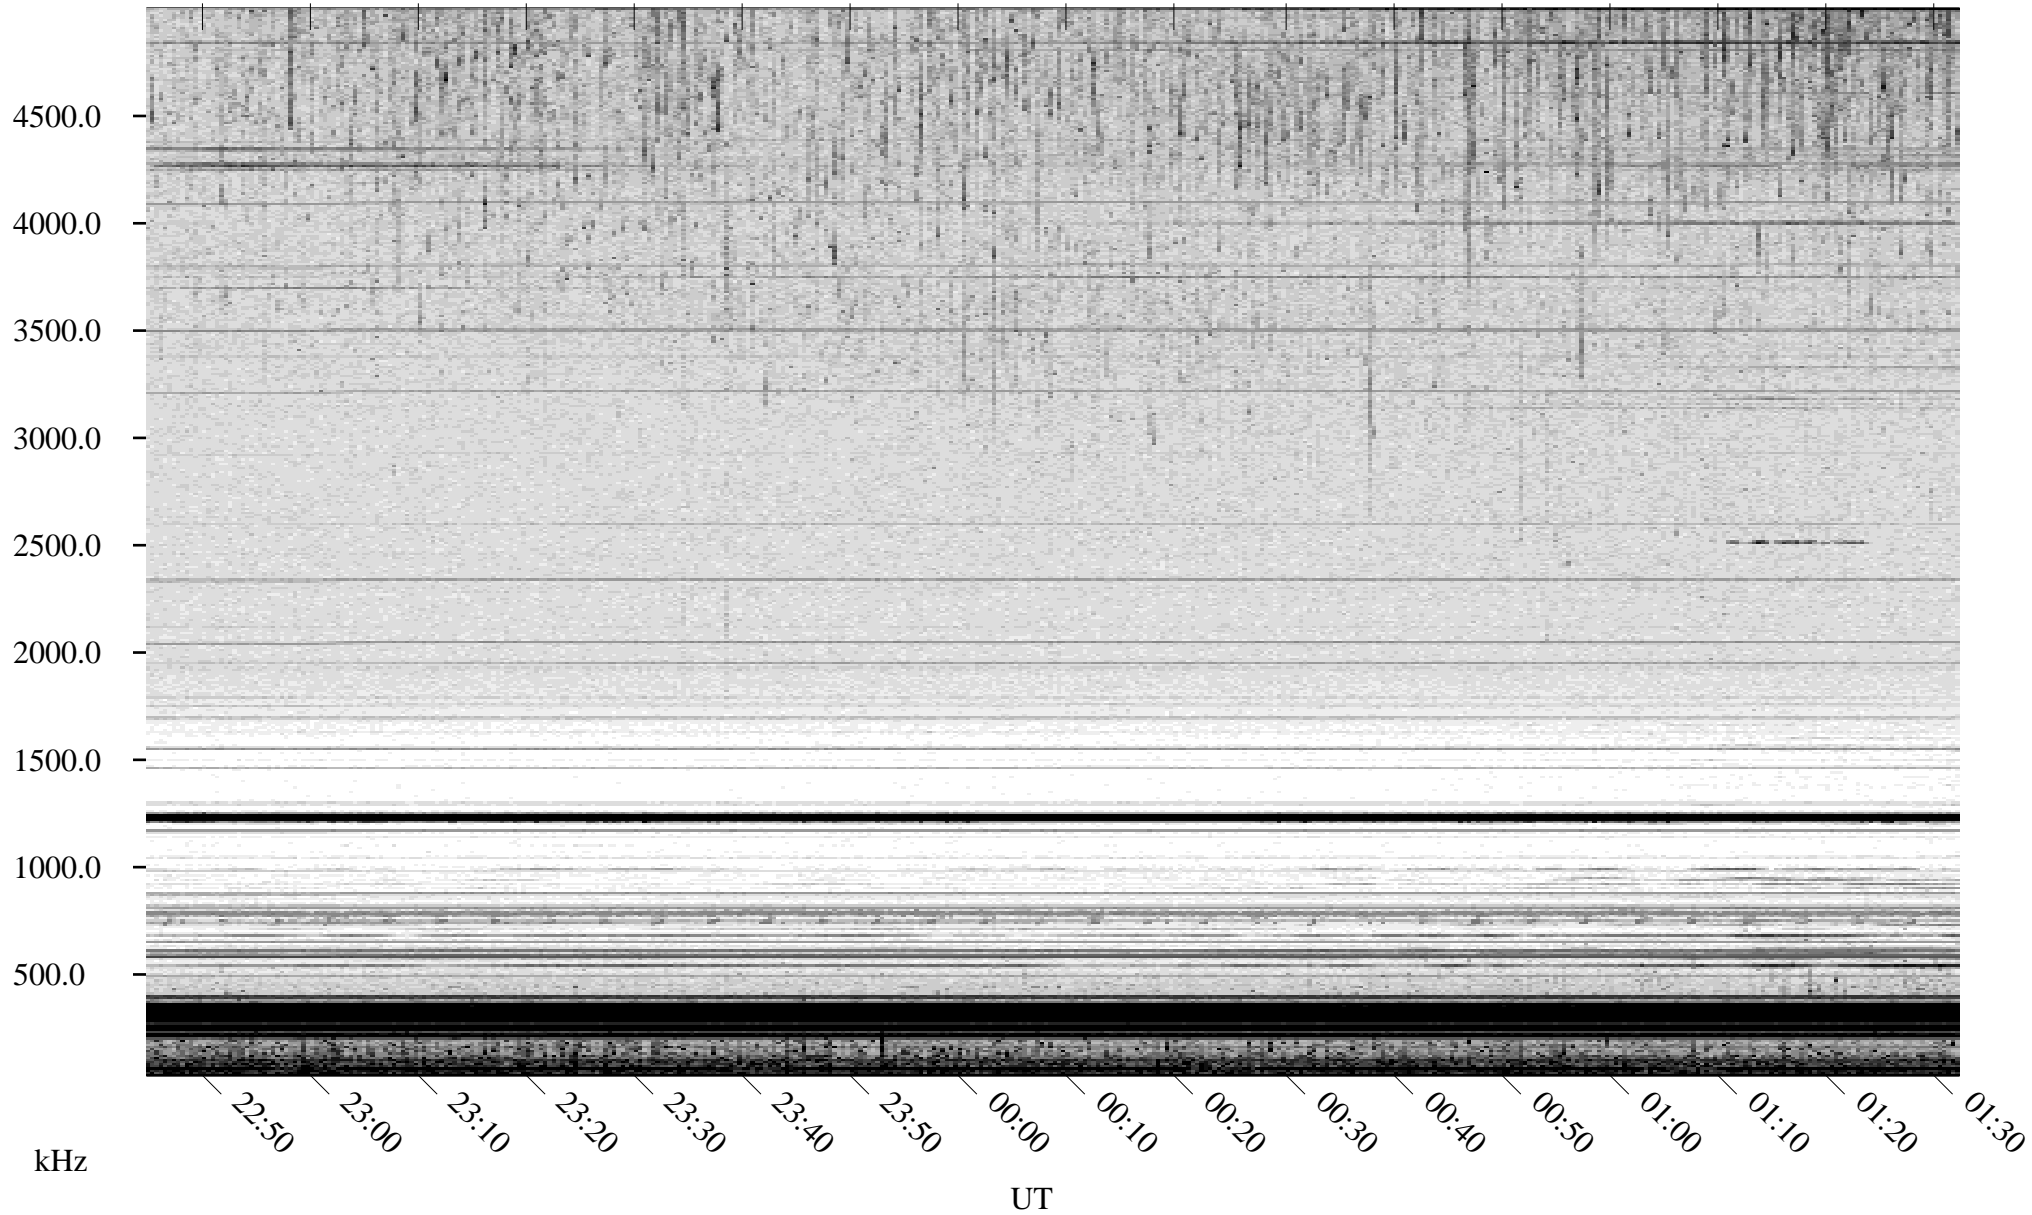

07/14/2009 Churchill, Manitoba

Linear Scale Black = 161 White = 15

ch09195l.r00SUm max_12

Page 1

07/14/2009 Churchill, Manitoba

Linear Scale Black = 161 White = 15

ch09195l.r00SUm max_12

Page 2

07/15/2009 Churchill, Manitoba

Linear Scale Black = 161 White = 15

ch09195l.r00SUm max_12

Page 3

07/15/2009 Churchill, Manitoba

Linear Scale Black = 161 White = 15

ch091951.r00SUm max_12

Page 4

07/15/2009 Churchill, Manitoba

Linear Scale Black = 161 White = 15

ch091951.r00SUm max_12

Page 5

07/15/2009 Churchill, Manitoba

Linear Scale Black = 161 White = 15

ch091951.r00SUm max_12

Page 6

07/15/2009 Churchill, Manitoba

Linear Scale Black = 161 White = 15

ch091951.r00SUm max_12

Page 7