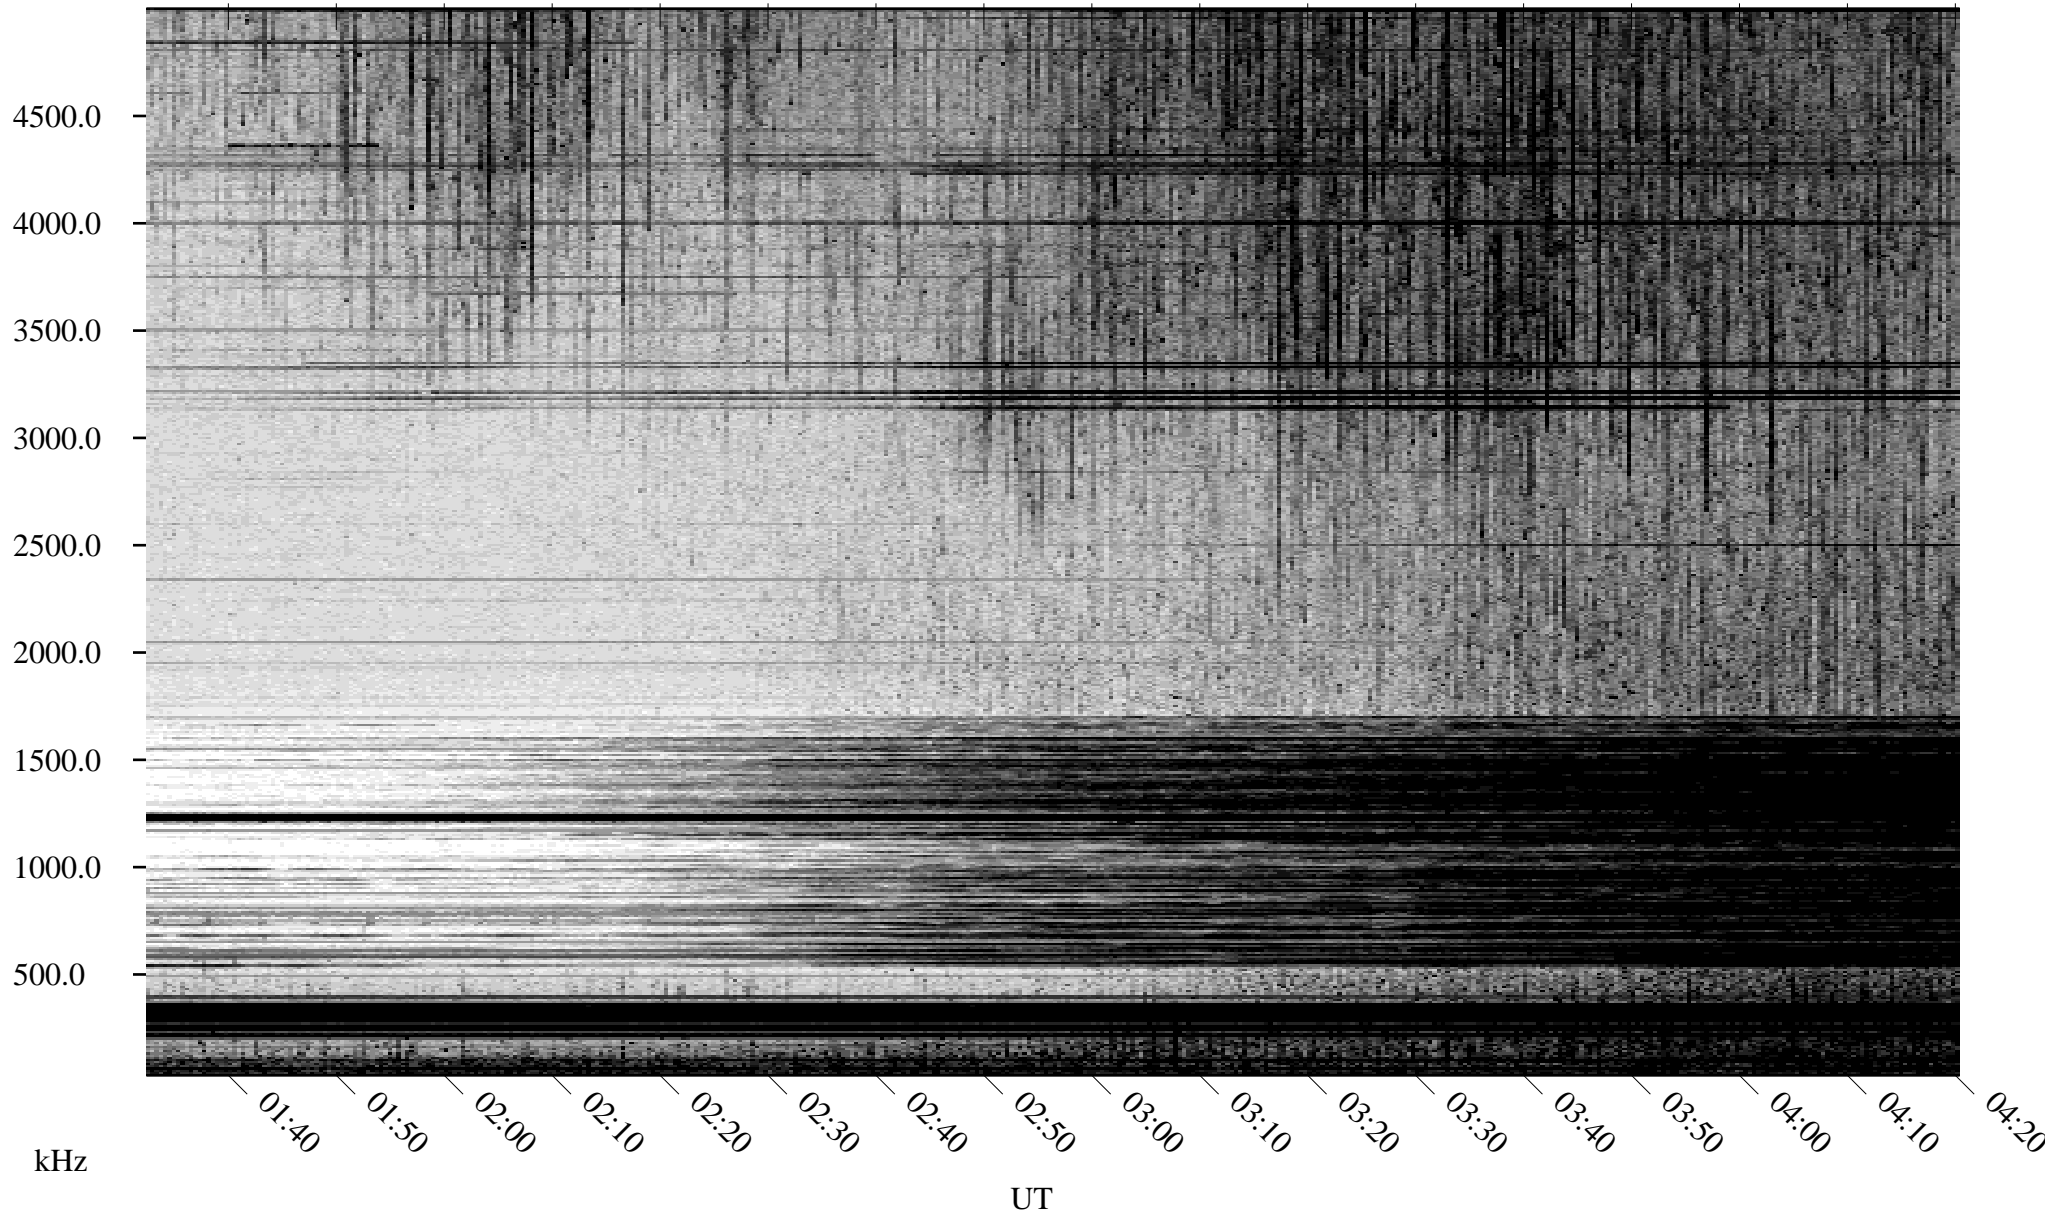

07/14/2009 Churchill, Manitoba

Linear Scale Black = 161 White = 15

ch09195l.r00SUm max_12

Page 1

07/14/2009 Churchill, Manitoba

Linear Scale Black = 161 White = 15

ch09195l.r00SUm max_12

Page 2

07/15/2009 Churchill, Manitoba

Linear Scale Black = 161 White = 15

ch09195l.r00SUm max_12

Page 3

07/15/2009 Churchill, Manitoba

Linear Scale Black = 161 White = 15

ch091951.r00SUm max_12

Page 4

07/15/2009 Churchill, Manitoba

Linear Scale Black = 161 White = 15

ch091951.r00SUm max_12

Page 5

07/15/2009 Churchill, Manitoba

Linear Scale Black = 161 White = 15

ch091951.r00SUm max_12

Page 6

07/15/2009 Churchill, Manitoba

Linear Scale Black = 161 White = 15

ch091951.r00SUm max_12

Page 7