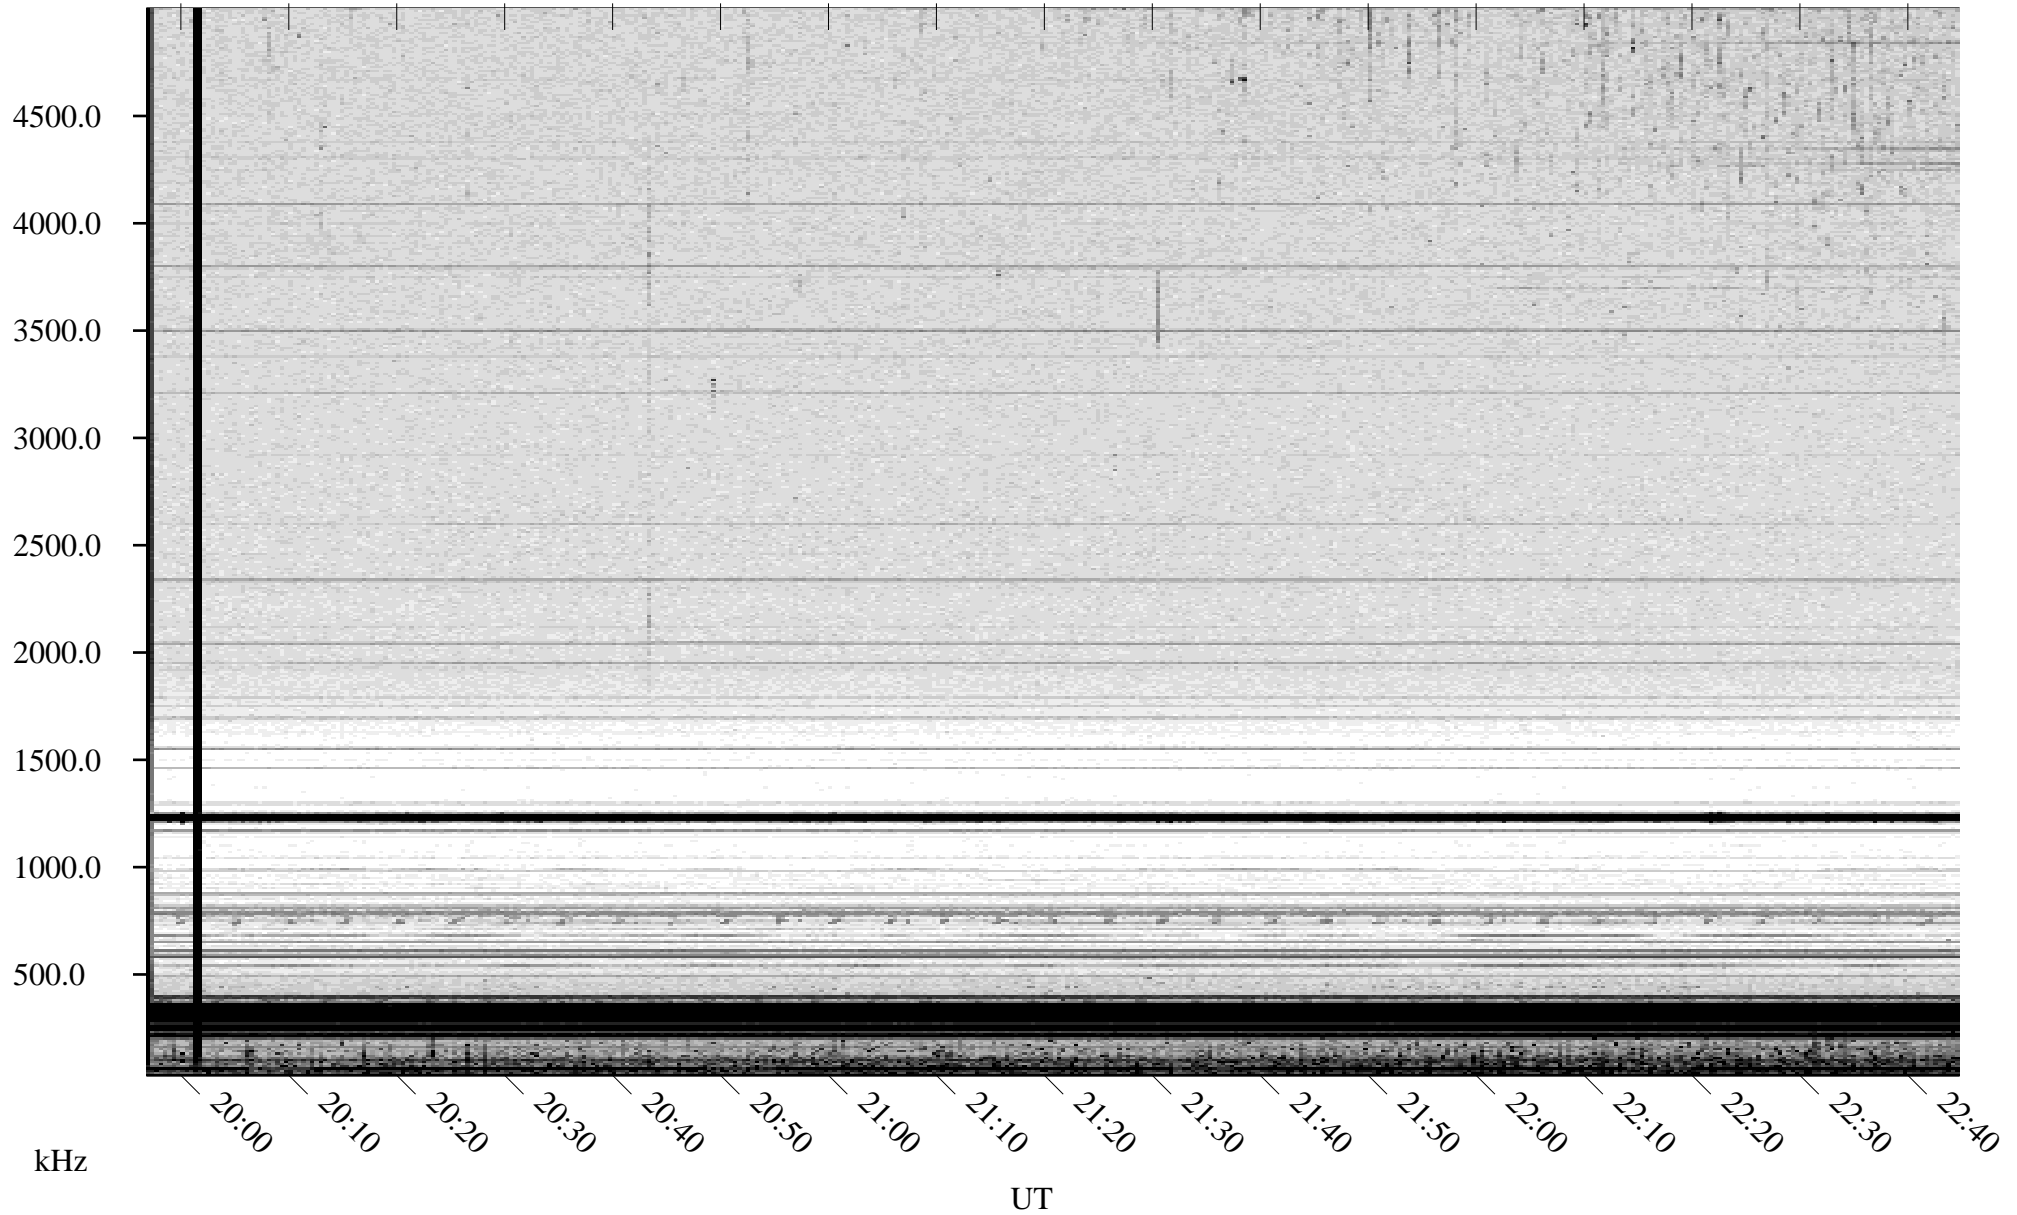

07/14/2009 Churchill, Manitoba

Linear Scale Black = 161 White = 15

ch09195l.r00SUm max_12

Page 1

07/14/2009 Churchill, Manitoba

Linear Scale Black = 161 White = 15

ch09195l.r00SUm max_12

Page 2

07/15/2009 Churchill, Manitoba

Linear Scale Black = 161 White = 15

ch09195l.r00SUm max_12

Page 3

07/15/2009 Churchill, Manitoba

Linear Scale Black = 161 White = 15

ch091951.r00SUm max_12

Page 4

07/15/2009 Churchill, Manitoba

Linear Scale Black = 161 White = 15

ch091951.r00SUm max_12

Page 5

07/15/2009 Churchill, Manitoba

Linear Scale Black = 161 White = 15

ch091951.r00SUm max_12

Page 6

07/15/2009 Churchill, Manitoba

Linear Scale Black = 161 White = 15

ch091951.r00SUm max_12

Page 7