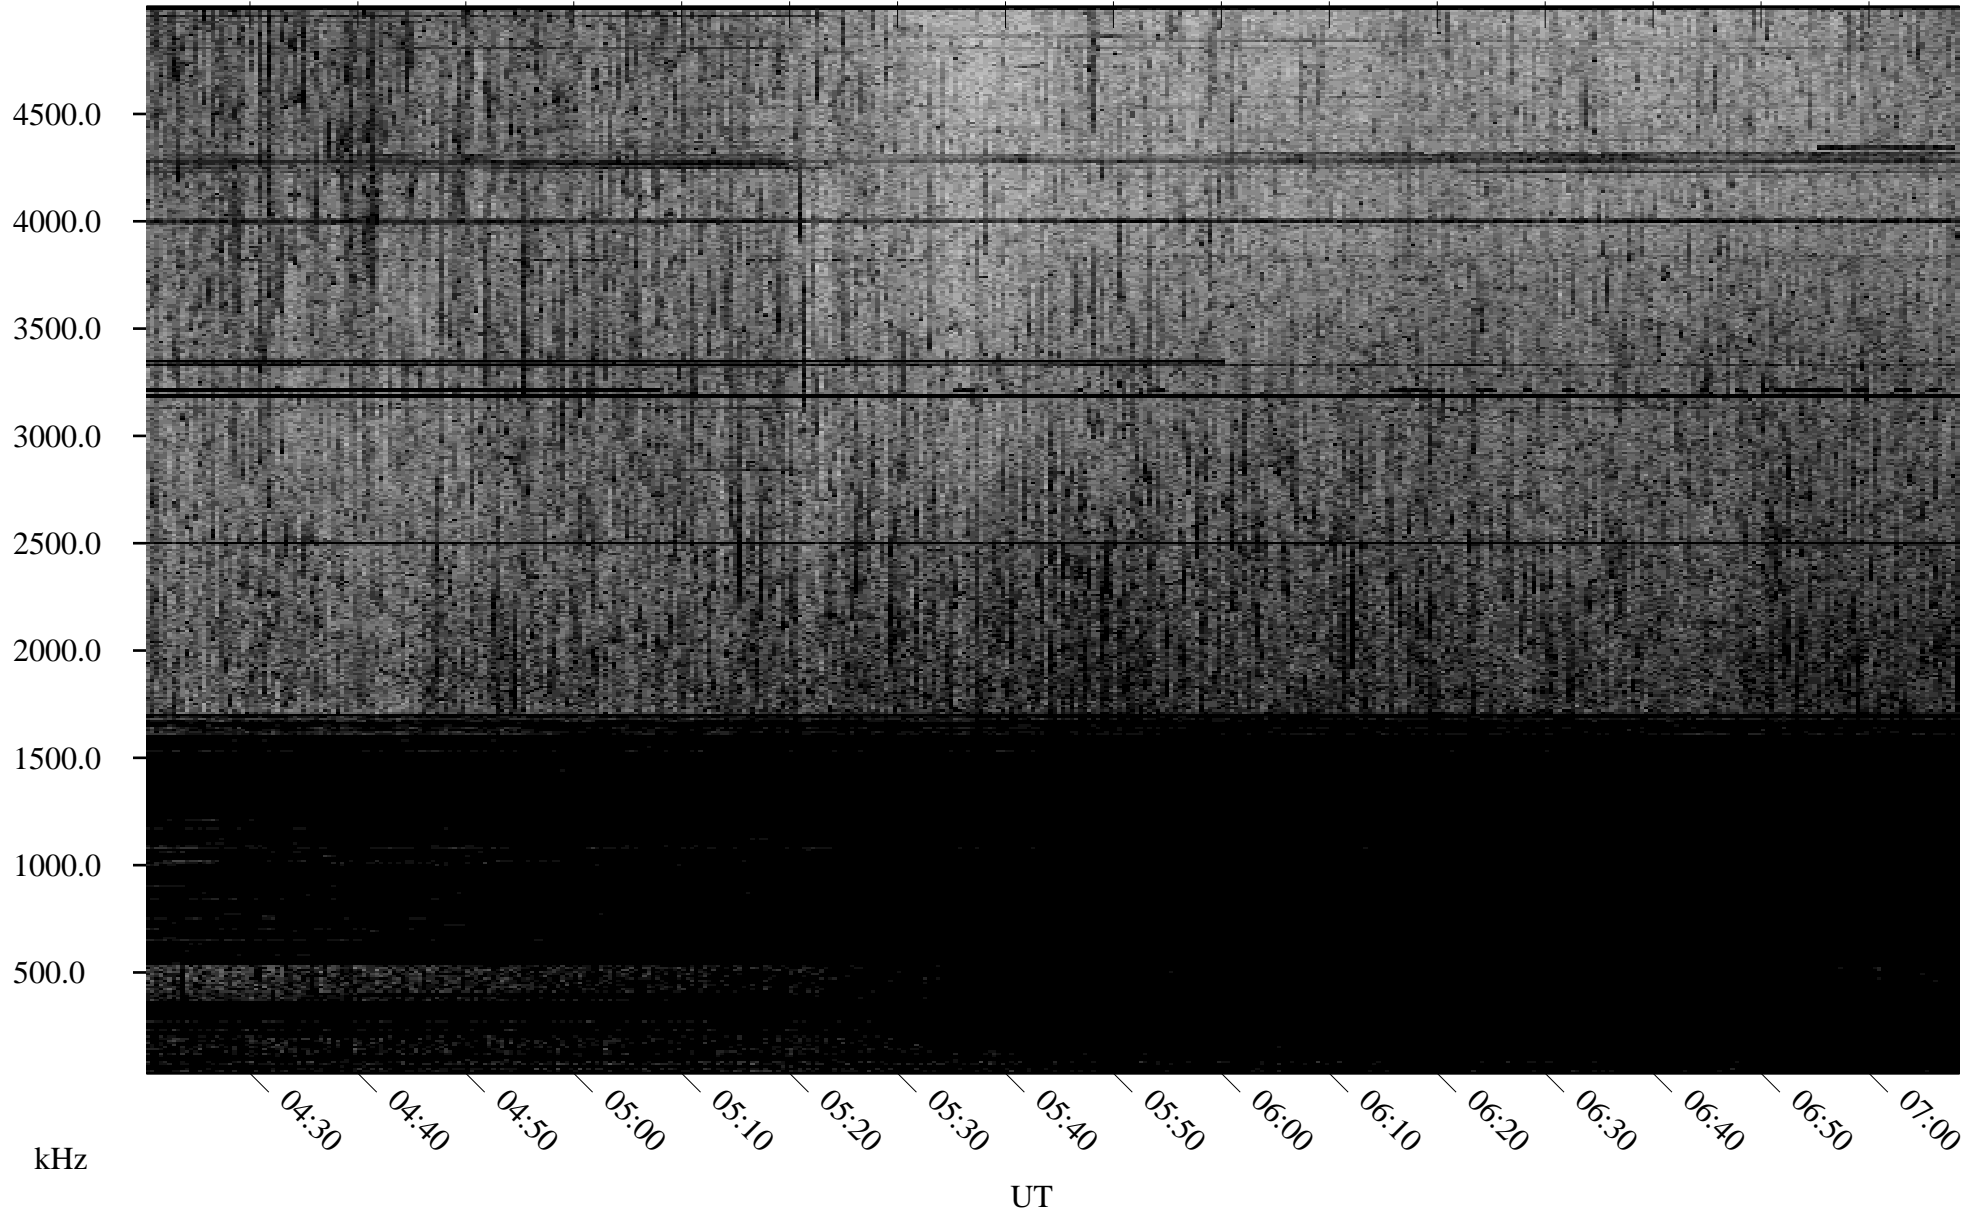

07/14/2009 Churchill, Manitoba

Linear Scale Black = 161 White = 15

ch09195l.r00SUm max_12

Page 1

07/14/2009 Churchill, Manitoba

Linear Scale Black = 161 White = 15

ch09195l.r00SUm max_12

Page 2

07/15/2009 Churchill, Manitoba

Linear Scale Black = 161 White = 15

ch09195l.r00SUm max_12

Page 3

07/15/2009 Churchill, Manitoba

Linear Scale Black = 161 White = 15

ch091951.r00SUm max_12

Page 4

07/15/2009 Churchill, Manitoba

Linear Scale Black = 161 White = 15

ch091951.r00SUm max_12

Page 5

07/15/2009 Churchill, Manitoba

Linear Scale Black = 161 White = 15

ch091951.r00SUm max_12

Page 6

07/15/2009 Churchill, Manitoba

Linear Scale Black = 161 White = 15

ch091951.r00SUm max_12

Page 7