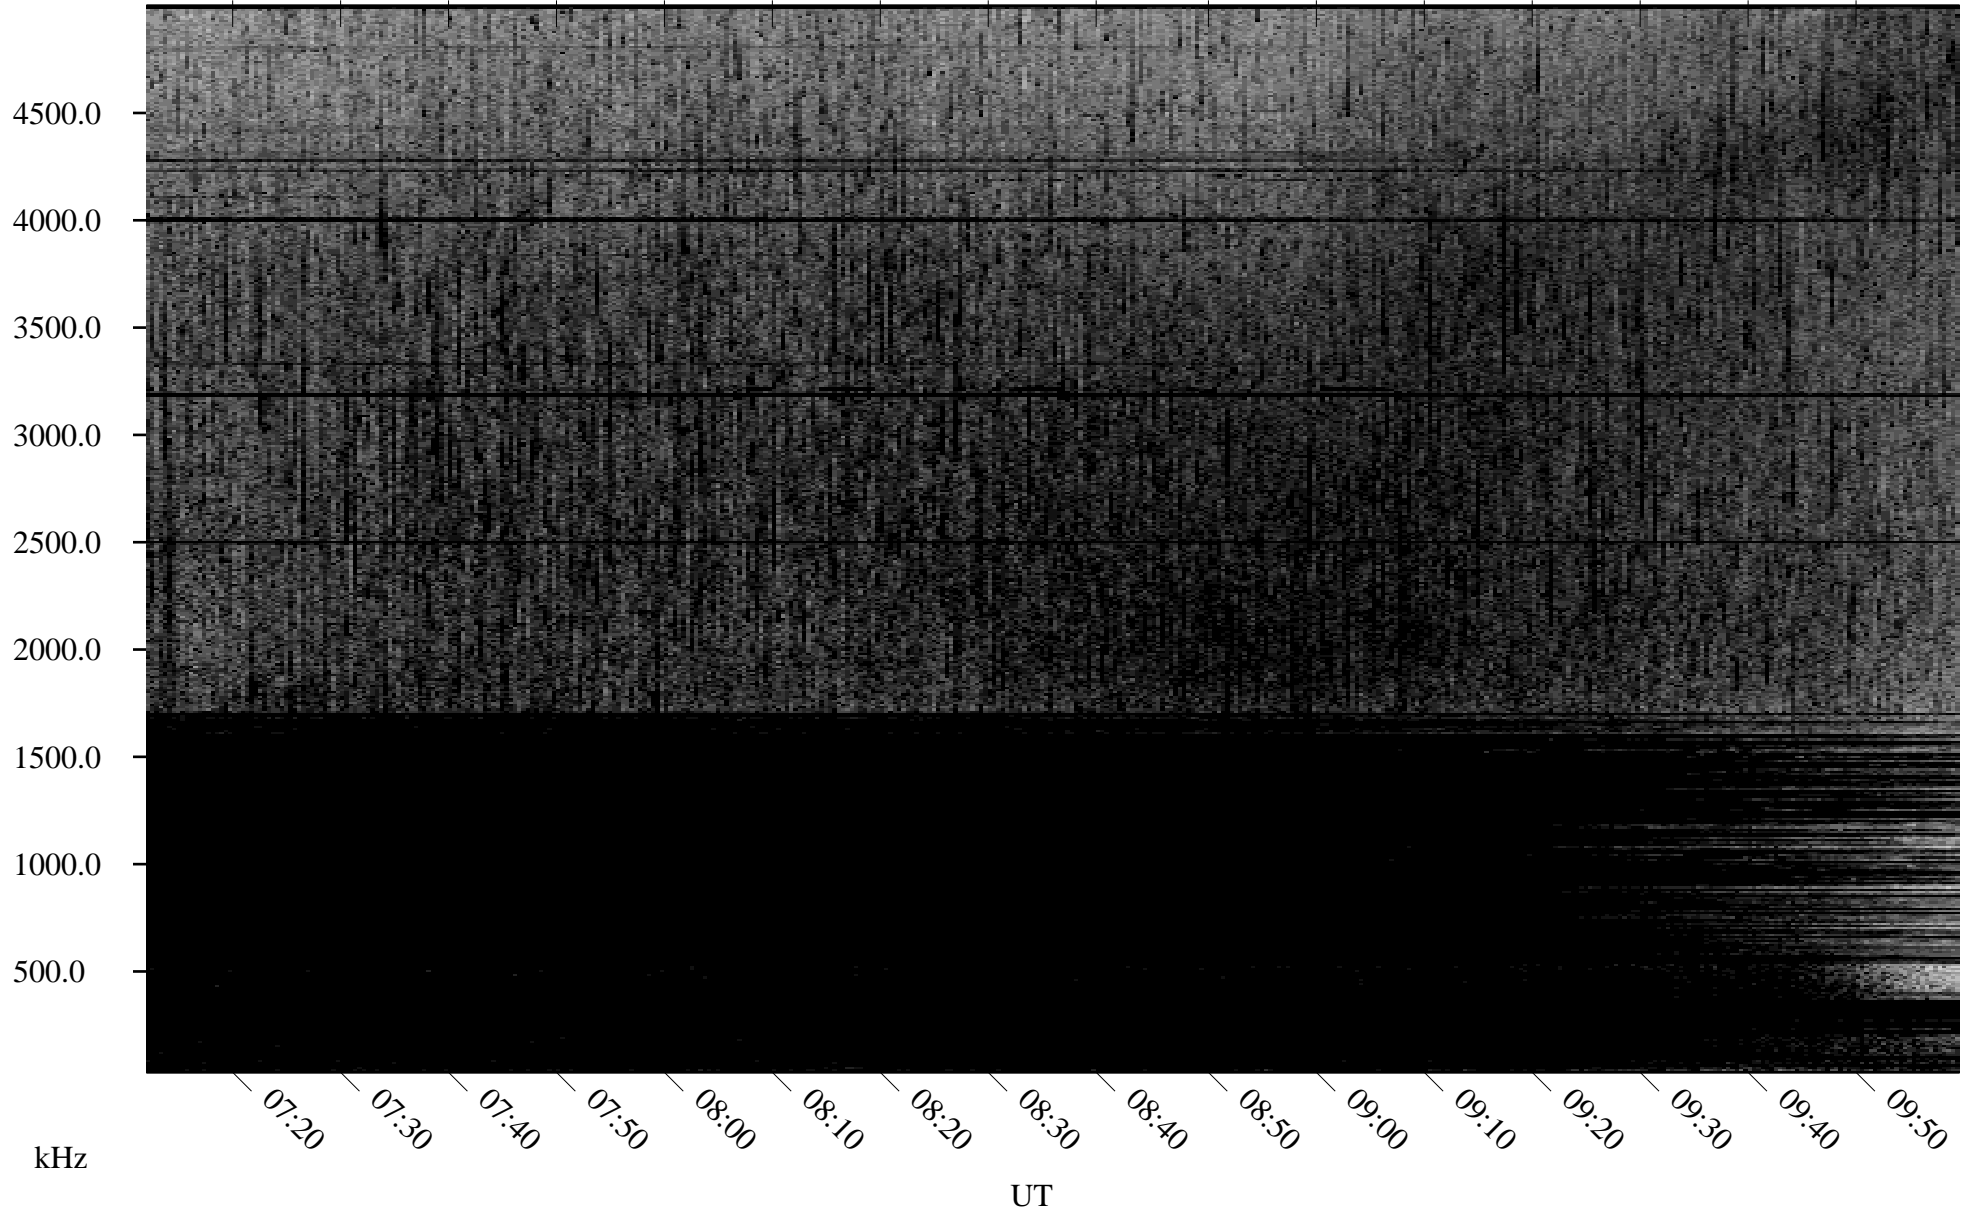

07/15/2009 Churchill, Manitoba

Linear Scale Black = 161 White = 15

ch09196l.r01SUm max_12

Page 1

07/15/2009 Churchill, Manitoba

Linear Scale Black = 161 White = 15

ch09196l.r01SUm max_12

Page 2

07/16/2009 Churchill, Manitoba

Linear Scale Black = 161 White = 15

ch09196l.r01SUm max_12

Page 3

07/16/2009 Churchill, Manitoba

Linear Scale Black = 161 White = 15

ch09196l.r01SUm max_12

Page 4

07/16/2009 Churchill, Manitoba

Linear Scale Black = 161 White = 15

ch09196l.r01SUm max_12

Page 5

07/16/2009 Churchill, Manitoba

Linear Scale Black = 161 White = 15

ch09196l.r01SUm max_12

Page 6

07/16/2009 Churchill, Manitoba

Linear Scale Black = 161 White = 15

ch09196l.r01SUm max_12

Page 7