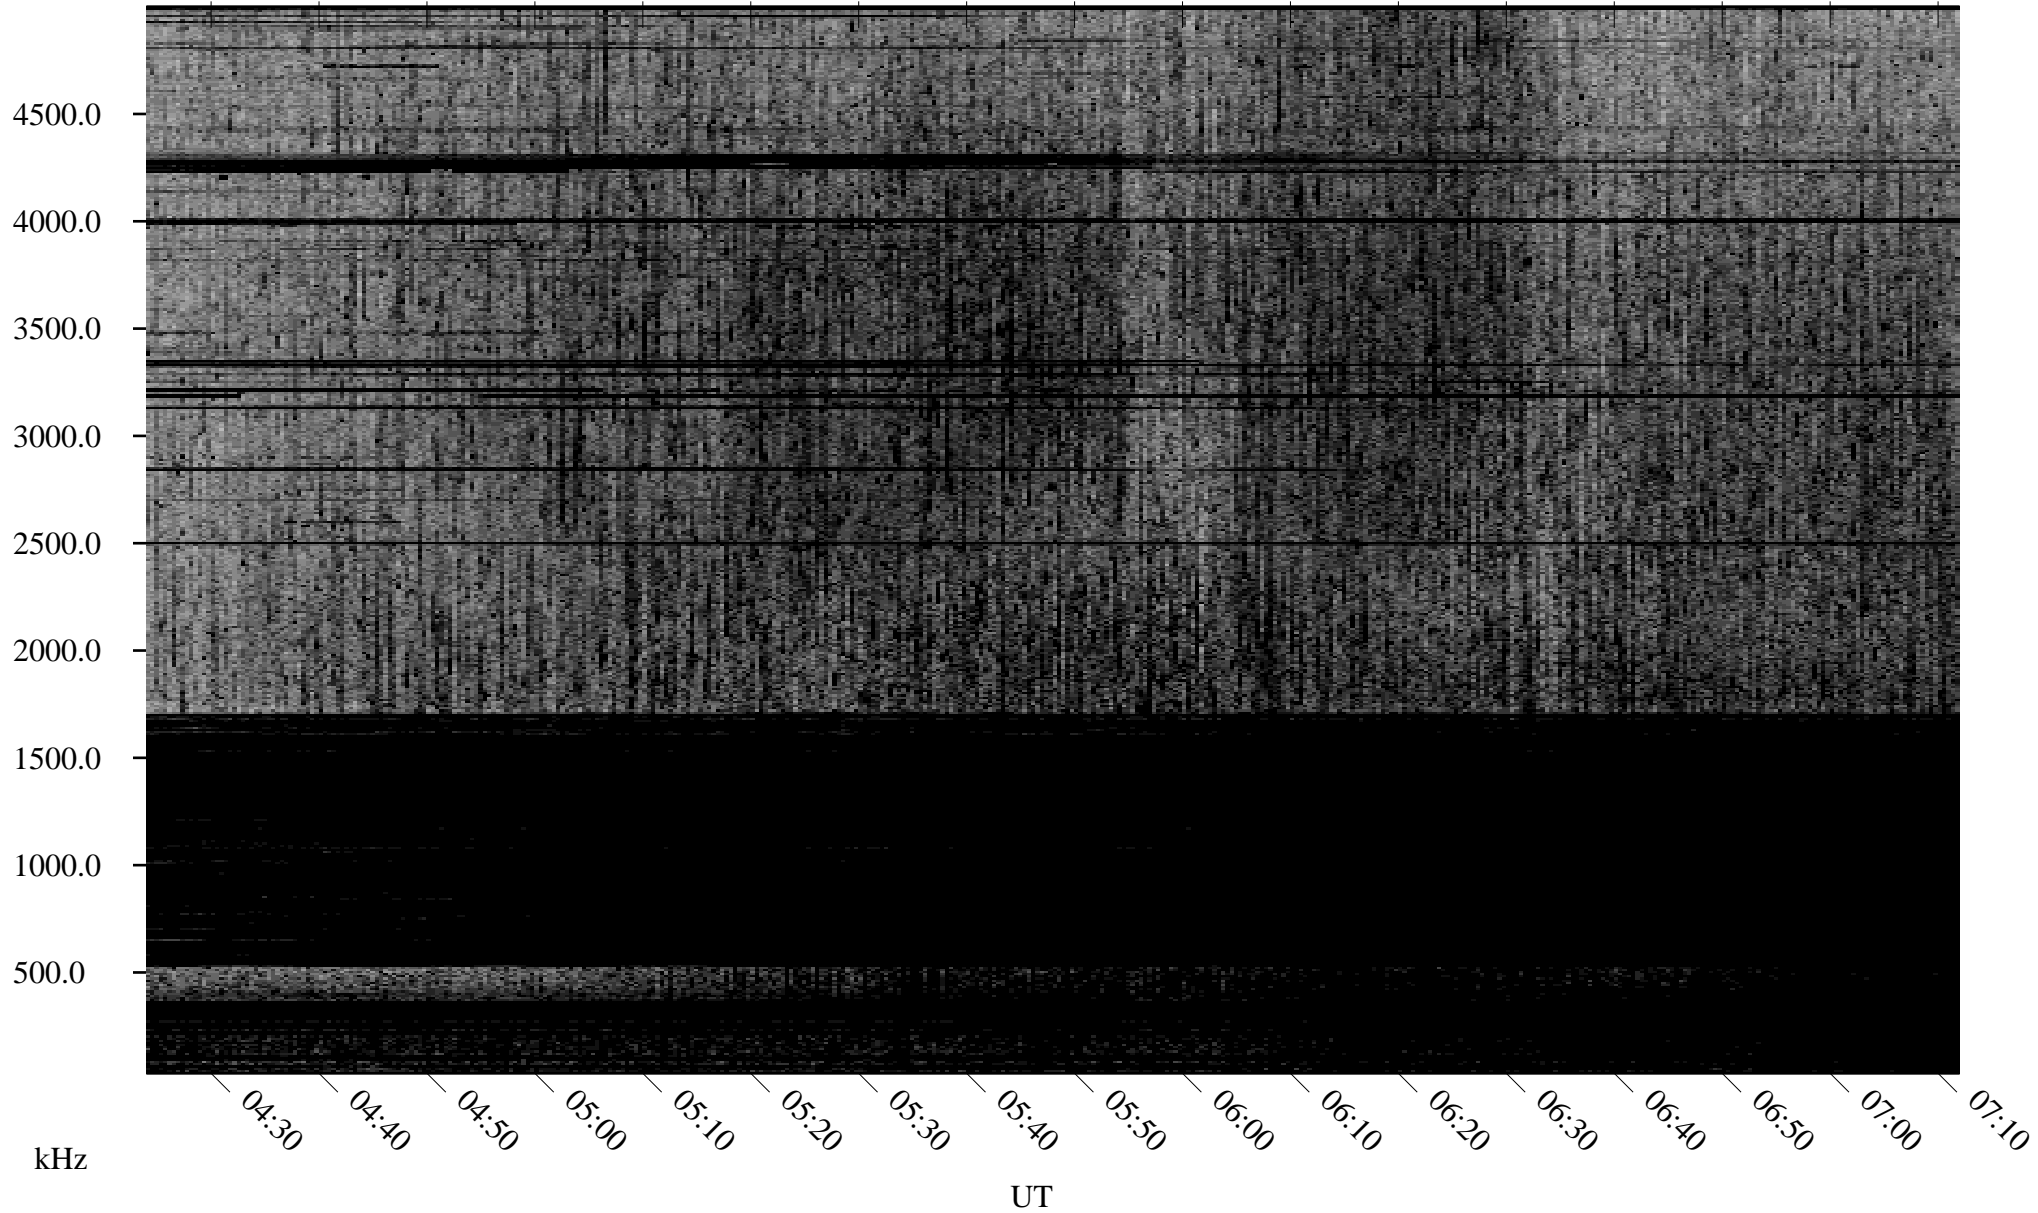

07/15/2009 Churchill, Manitoba

Linear Scale Black = 161 White = 15

ch09196l.r01SUm max_12

Page 1

07/15/2009 Churchill, Manitoba

Linear Scale Black = 161 White = 15

ch09196l.r01SUm max_12

Page 2

07/16/2009 Churchill, Manitoba

Linear Scale Black = 161 White = 15

ch09196l.r01SUm max_12

Page 3

07/16/2009 Churchill, Manitoba

Linear Scale Black = 161 White = 15

ch09196l.r01SUm max_12

Page 4

07/16/2009 Churchill, Manitoba

Linear Scale Black = 161 White = 15

ch09196l.r01SUm max_12

Page 5

07/16/2009 Churchill, Manitoba

Linear Scale Black = 161 White = 15

ch09196l.r01SUm max_12

Page 6

07/16/2009 Churchill, Manitoba

Linear Scale Black = 161 White = 15

ch09196l.r01SUm max_12

Page 7