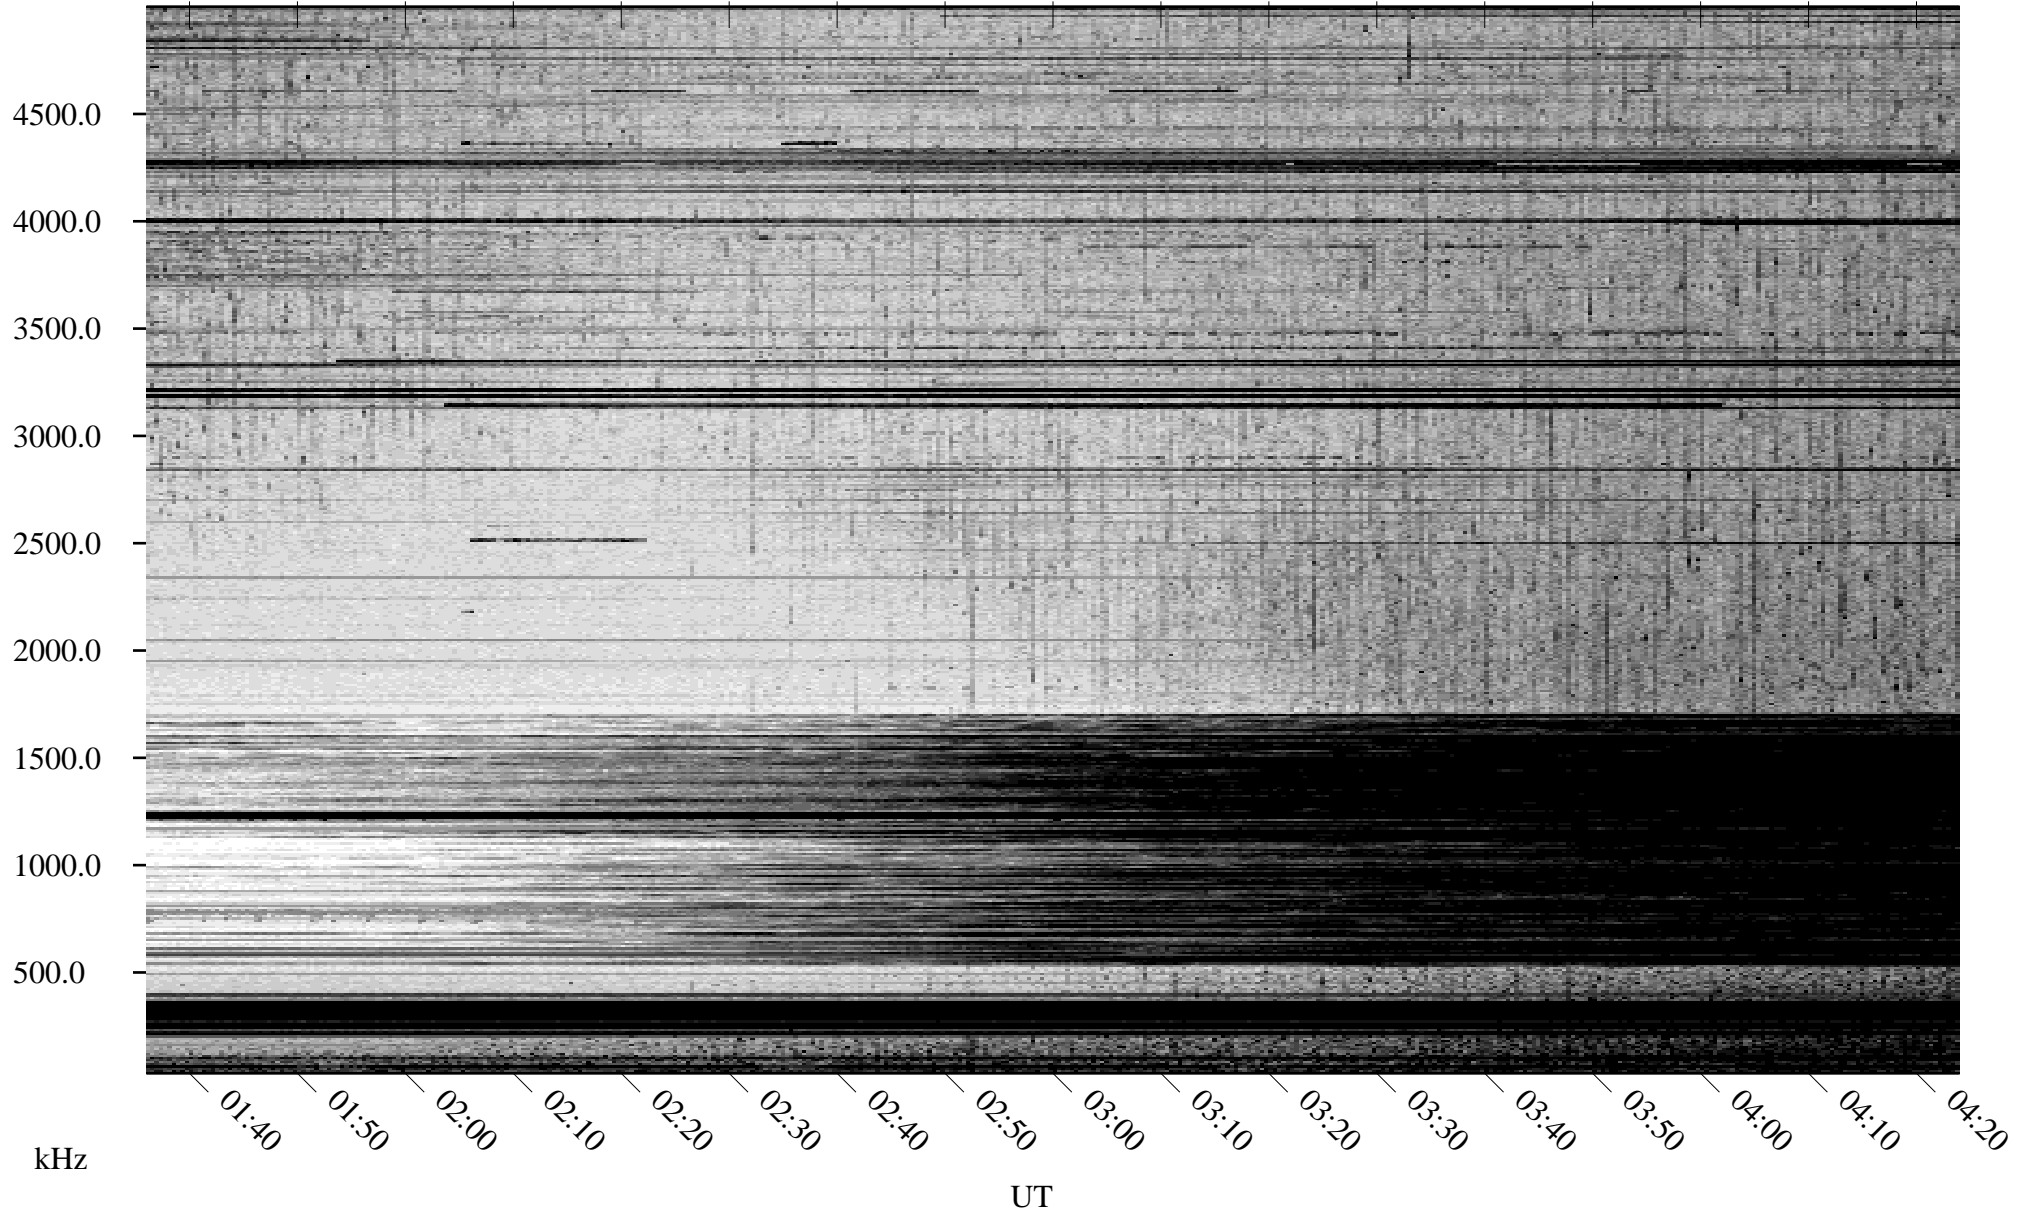

07/15/2009 Churchill, Manitoba

Linear Scale Black = 161 White = 15

ch09196l.r01SUm max_12

Page 1

07/15/2009 Churchill, Manitoba

Linear Scale Black = 161 White = 15

ch09196l.r01SUm max_12

Page 2

07/16/2009 Churchill, Manitoba

Linear Scale Black = 161 White = 15

ch09196l.r01SUm max_12

Page 3

07/16/2009 Churchill, Manitoba

Linear Scale Black = 161 White = 15

ch09196l.r01SUm max_12

Page 4

07/16/2009 Churchill, Manitoba

Linear Scale Black = 161 White = 15

ch09196l.r01SUm max_12

Page 5

07/16/2009 Churchill, Manitoba

Linear Scale Black = 161 White = 15

ch09196l.r01SUm max_12

Page 6

07/16/2009 Churchill, Manitoba

Linear Scale Black = 161 White = 15

ch09196l.r01SUm max_12

Page 7