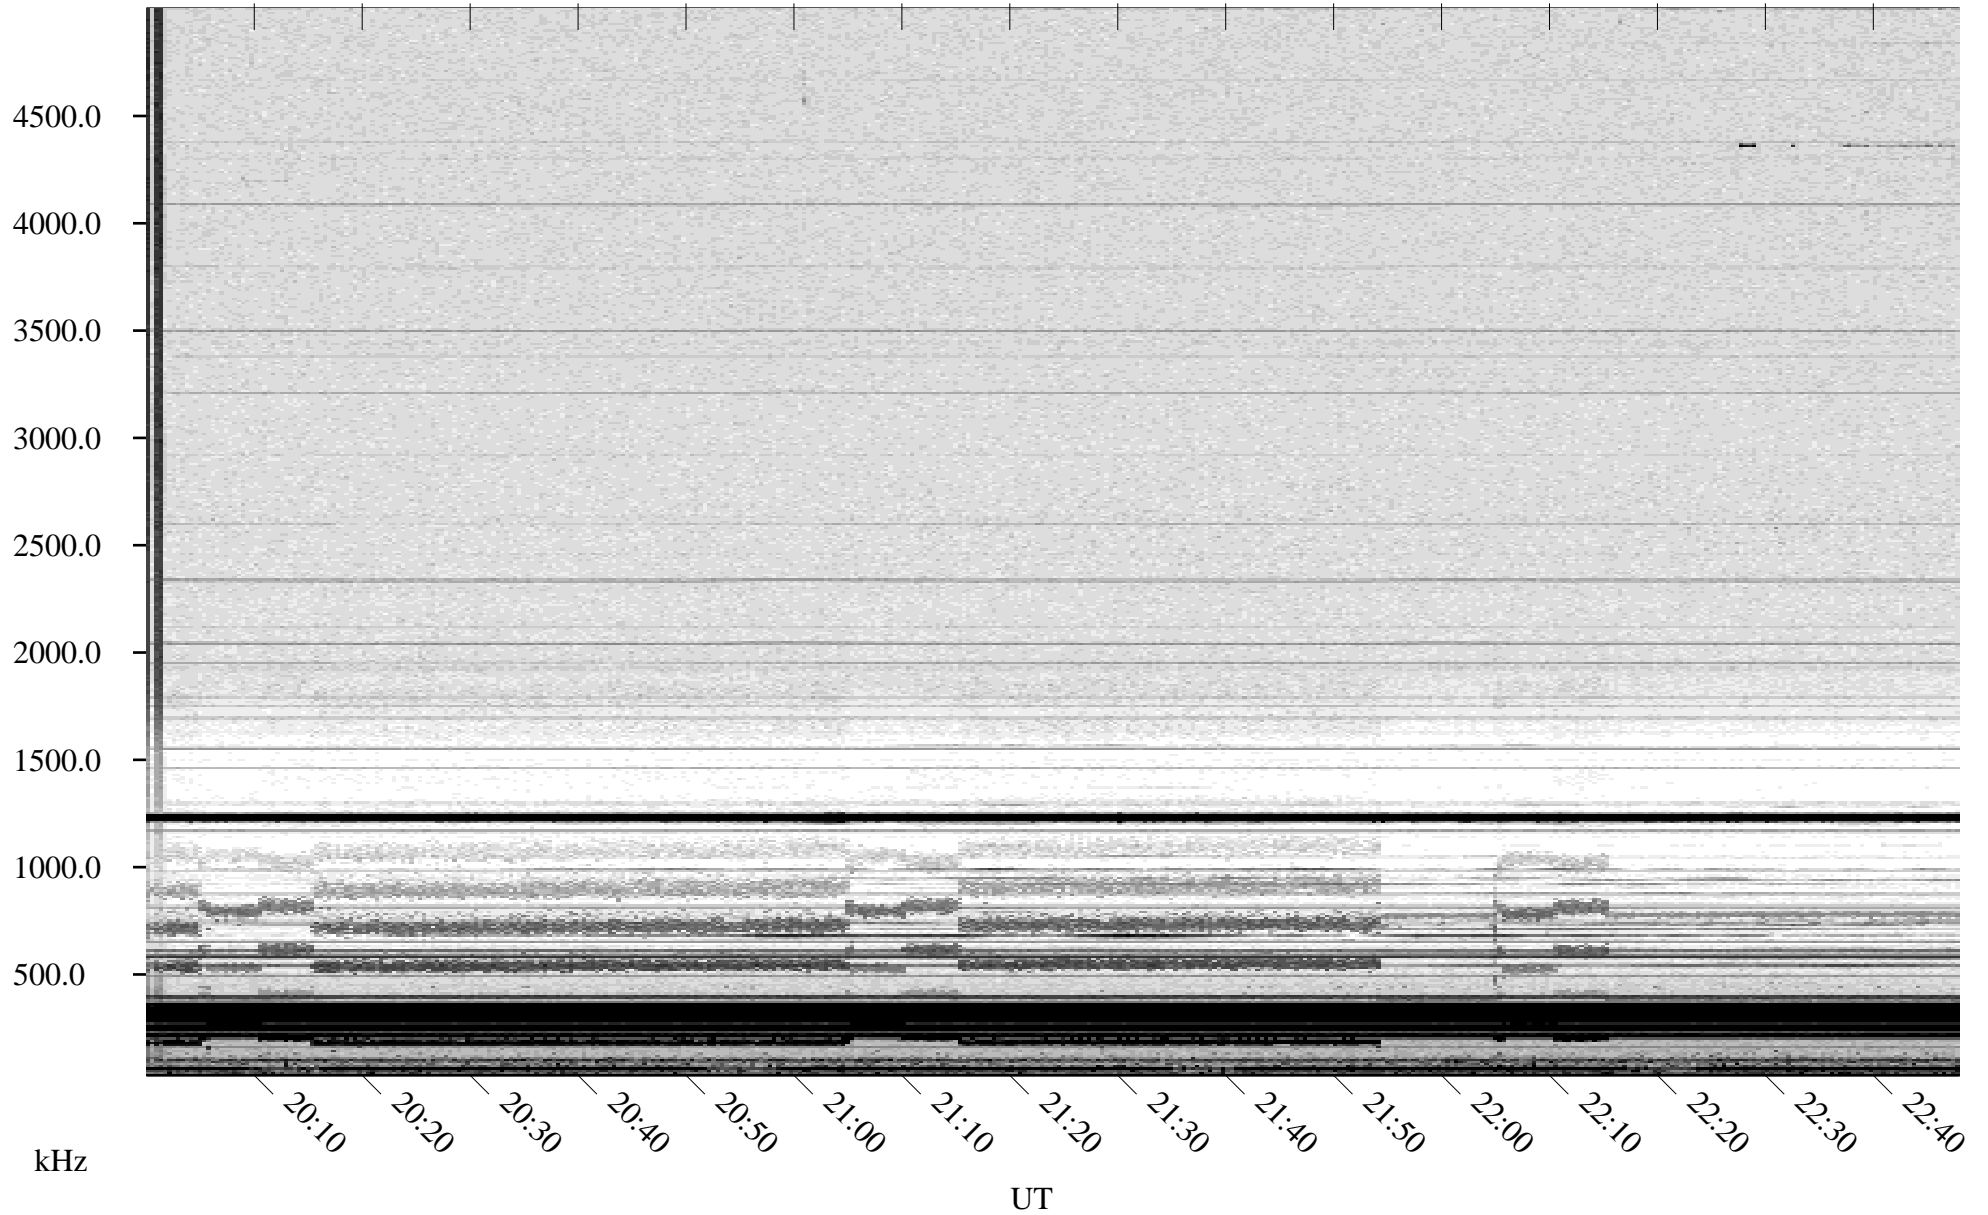

07/15/2009 Churchill, Manitoba

Linear Scale Black = 161 White = 15

ch09196l.r01SUm max_12

Page 1

07/15/2009 Churchill, Manitoba

Linear Scale Black = 161 White = 15

ch09196l.r01SUm max_12

Page 2

07/16/2009 Churchill, Manitoba

Linear Scale Black = 161 White = 15

ch09196l.r01SUm max_12

Page 3

07/16/2009 Churchill, Manitoba

Linear Scale Black = 161 White = 15

ch09196l.r01SUm max_12

Page 4

07/16/2009 Churchill, Manitoba

Linear Scale Black = 161 White = 15

ch09196l.r01SUm max_12

Page 5

07/16/2009 Churchill, Manitoba

Linear Scale Black = 161 White = 15

ch09196l.r01SUm max_12

Page 6

07/16/2009 Churchill, Manitoba

Linear Scale Black = 161 White = 15

ch09196l.r01SUm max_12

Page 7