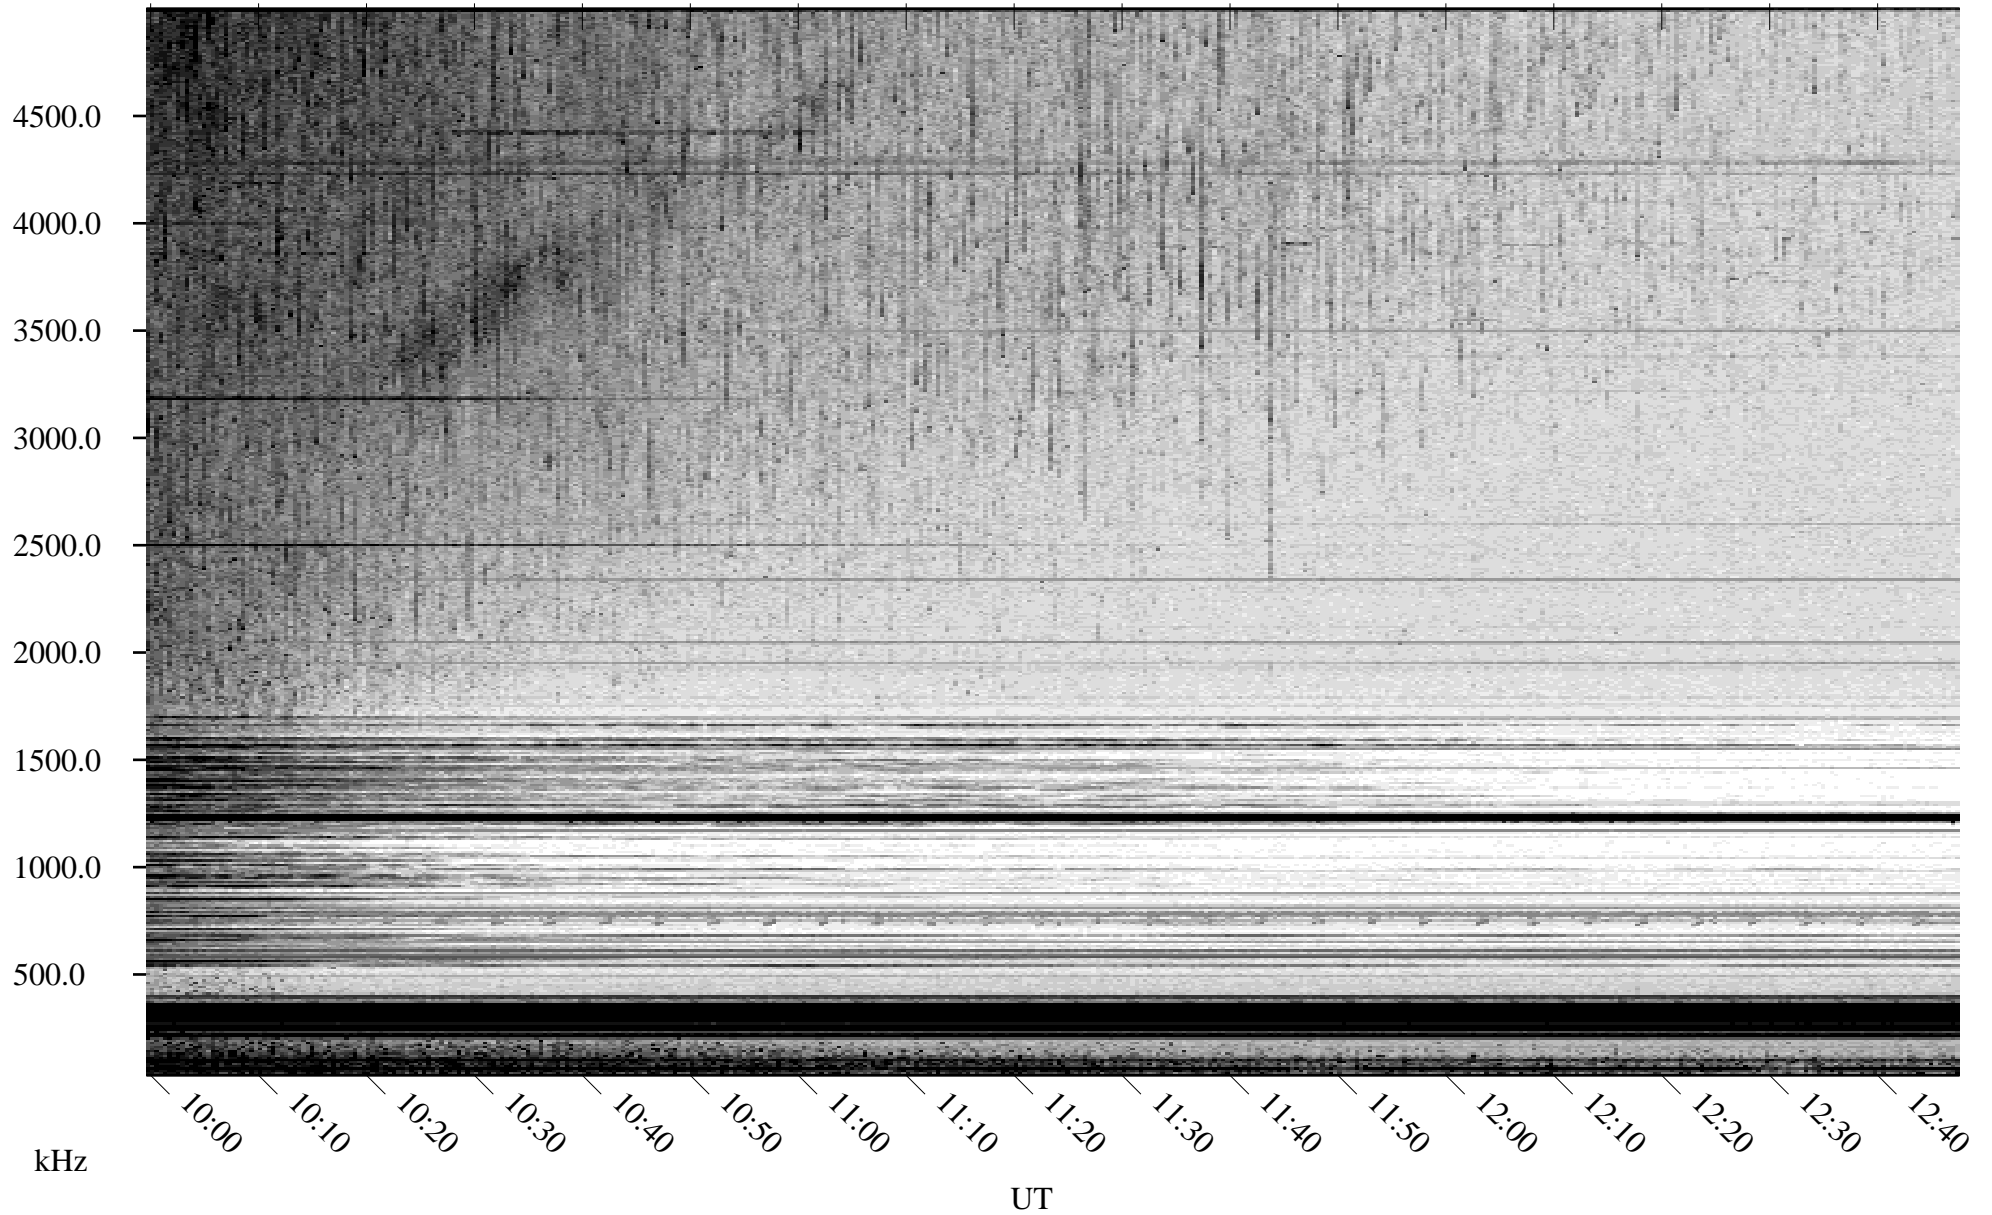

07/15/2009 Churchill, Manitoba

Linear Scale Black = 161 White = 15

ch09196l.r01SUm max_12

Page 1

07/15/2009 Churchill, Manitoba

Linear Scale Black = 161 White = 15

ch09196l.r01SUm max_12

Page 2

07/16/2009 Churchill, Manitoba

Linear Scale Black = 161 White = 15

ch09196l.r01SUm max_12

Page 3

07/16/2009 Churchill, Manitoba

Linear Scale Black = 161 White = 15

ch09196l.r01SUm max_12

Page 4

07/16/2009 Churchill, Manitoba

Linear Scale Black = 161 White = 15

ch09196l.r01SUm max_12

Page 5

07/16/2009 Churchill, Manitoba

Linear Scale Black = 161 White = 15

ch09196l.r01SUm max_12

Page 6

07/16/2009 Churchill, Manitoba

Linear Scale Black = 161 White = 15

ch09196l.r01SUm max_12

Page 7