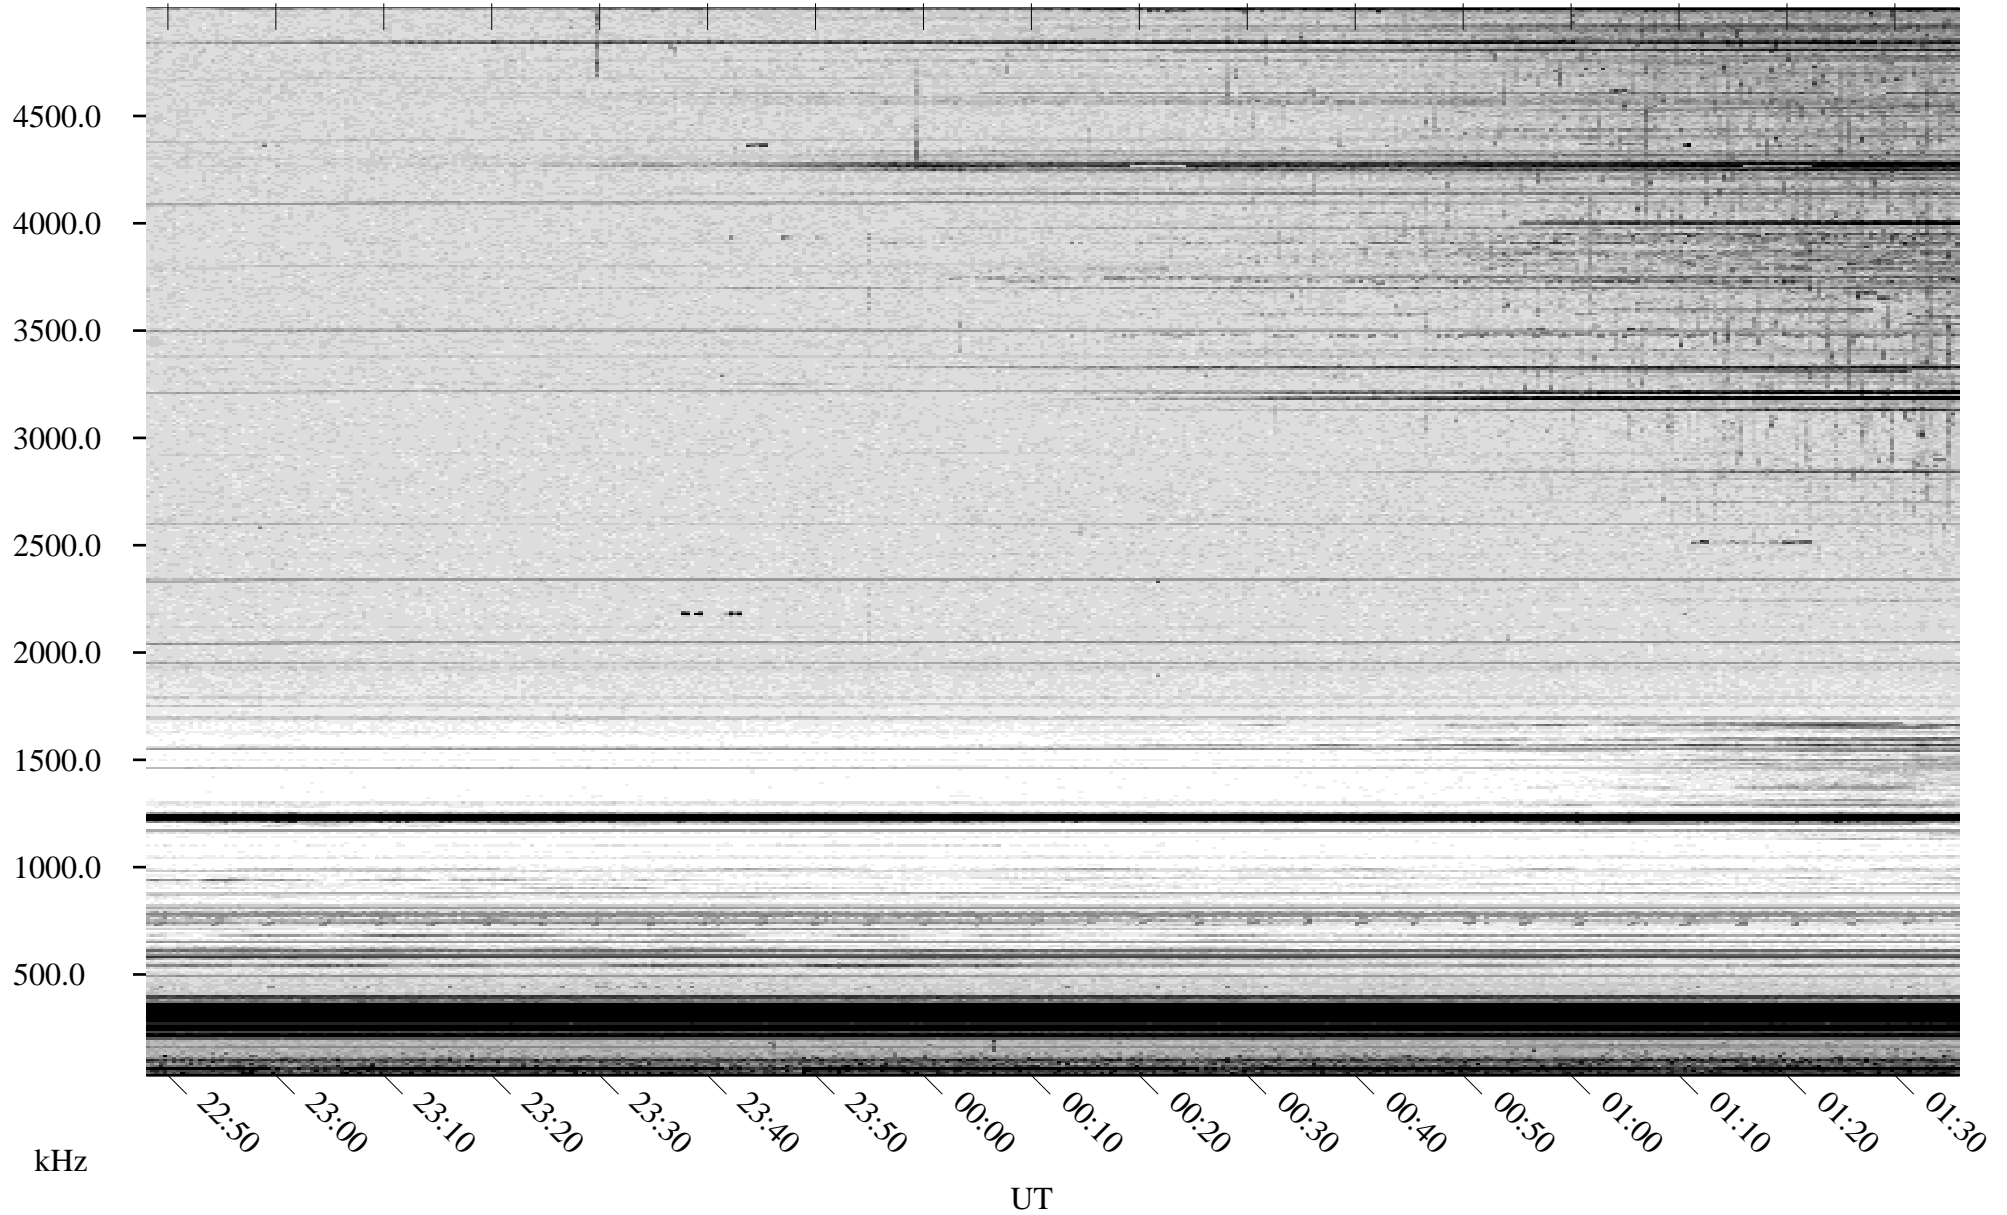

07/15/2009 Churchill, Manitoba

Linear Scale Black = 161 White = 15

ch09196l.r01SUm max_12

Page 1

07/15/2009 Churchill, Manitoba

Linear Scale Black = 161 White = 15

ch09196l.r01SUm max_12

Page 2

07/16/2009 Churchill, Manitoba

Linear Scale Black = 161 White = 15

ch09196l.r01SUm max_12

Page 3

07/16/2009 Churchill, Manitoba

Linear Scale Black = 161 White = 15

ch09196l.r01SUm max_12

Page 4

07/16/2009 Churchill, Manitoba

Linear Scale Black = 161 White = 15

ch09196l.r01SUm max_12

Page 5

07/16/2009 Churchill, Manitoba

Linear Scale Black = 161 White = 15

ch09196l.r01SUm max_12

Page 6

07/16/2009 Churchill, Manitoba

Linear Scale Black = 161 White = 15

ch09196l.r01SUm max_12

Page 7