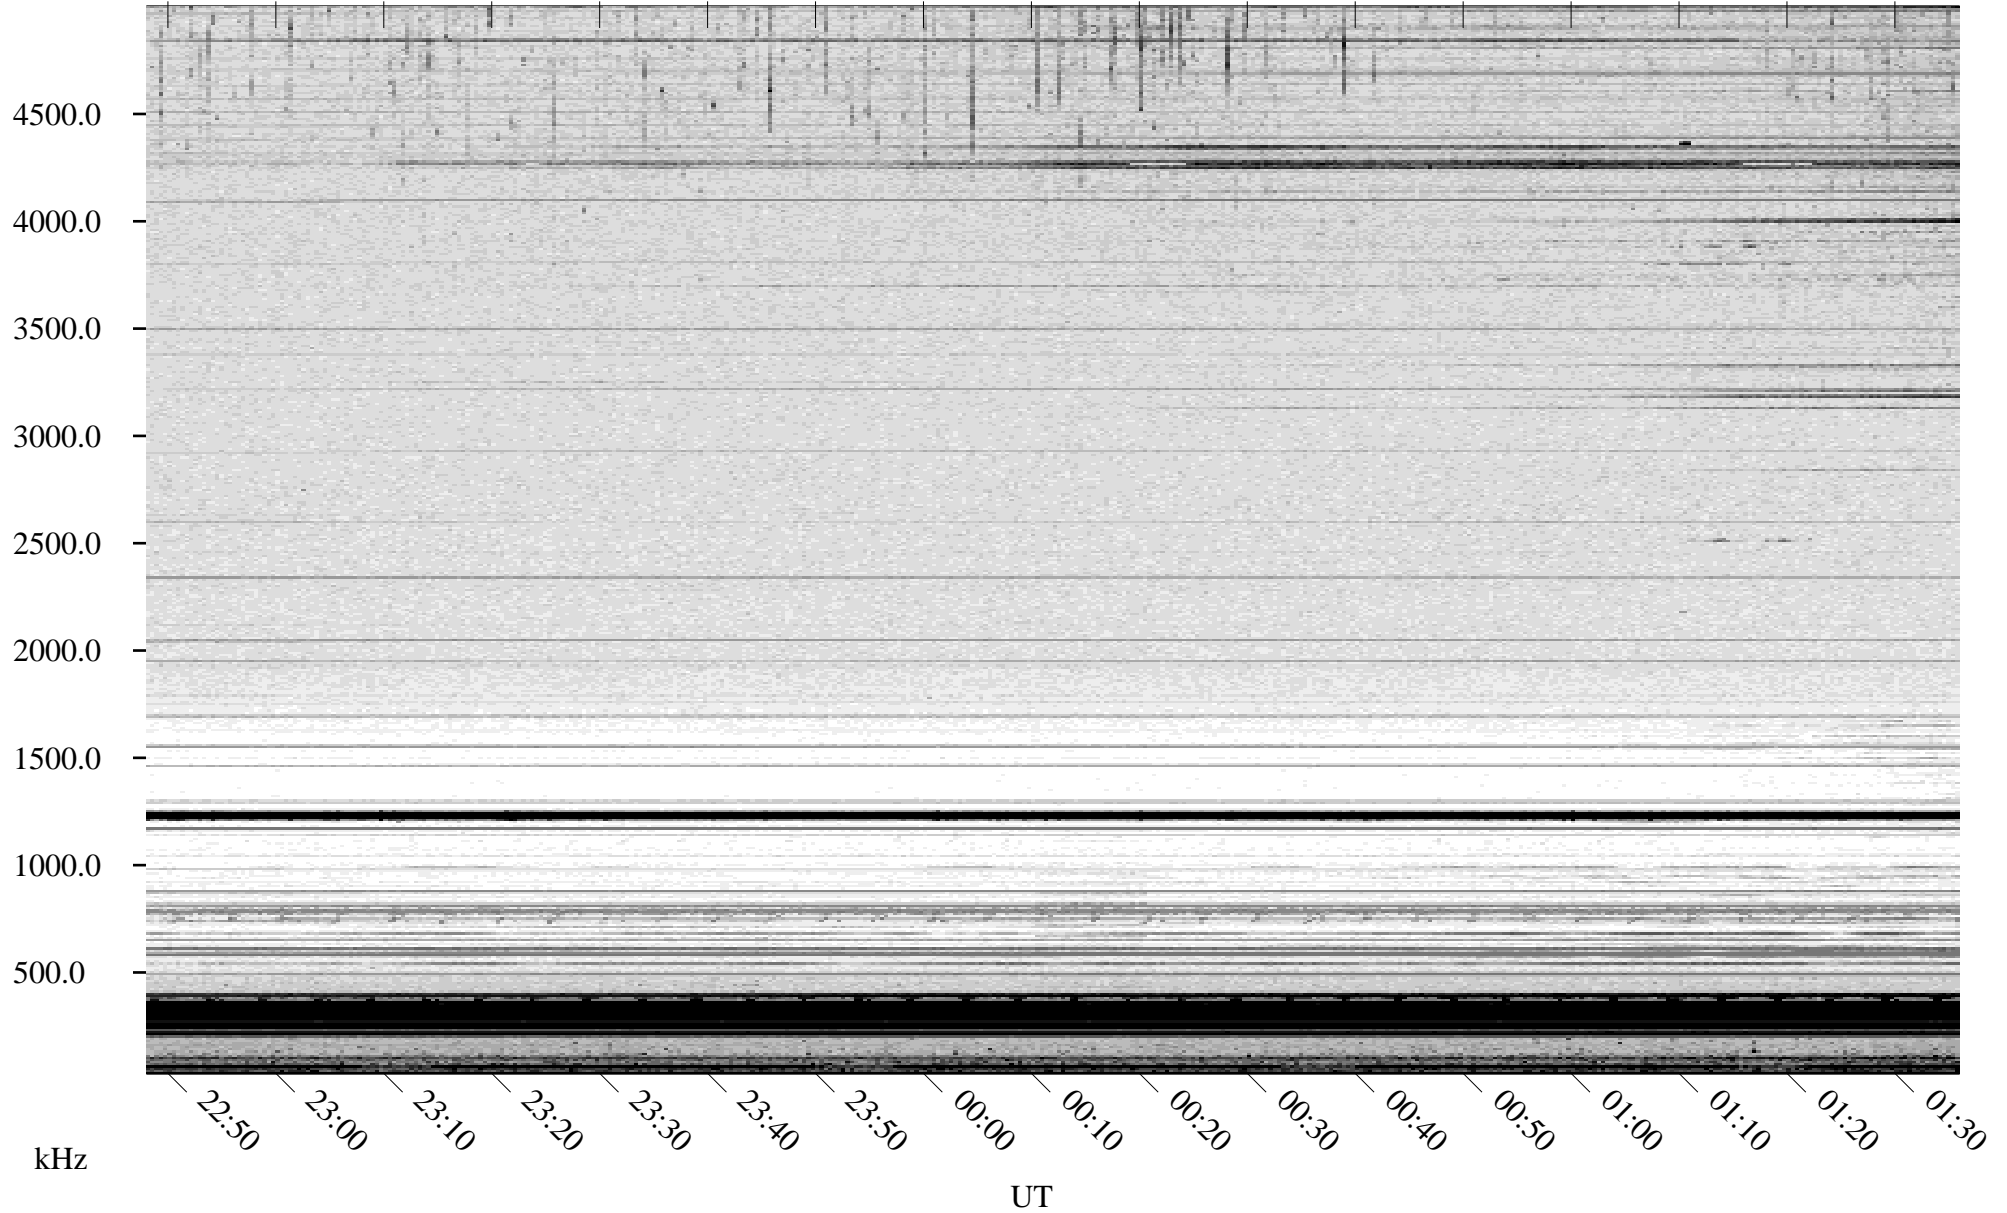

07/16/2009 Churchill, Manitoba

Linear Scale Black = 161 White = 15

ch09197l.r03SUm max_12

Page 1

07/16/2009 Churchill, Manitoba

Linear Scale Black = 161 White = 15

ch091971.r03SUm max_12

Page 2

07/17/2009 Churchill, Manitoba

Linear Scale Black = 161 White = 15

ch09197l.r03SUm max_12

Page 3

07/17/2009 Churchill, Manitoba

Linear Scale Black = 161 White = 15

ch09197l.r03SUm max_12

Page 4

07/17/2009 Churchill, Manitoba

Linear Scale Black = 161 White = 15

ch09197l.r03SUm max_12

Page 5

07/17/2009 Churchill, Manitoba

Linear Scale Black = 161 White = 15

ch09197l.r03SUm max_12

Page 6

07/17/2009 Churchill, Manitoba

Linear Scale Black = 161 White = 15

ch09197l.r03SUm max_12

Page 7

07/17/2009 Churchill, Manitoba

Linear Scale Black = 161 White = 15

ch09197l.r03SUm max_12

Page 8