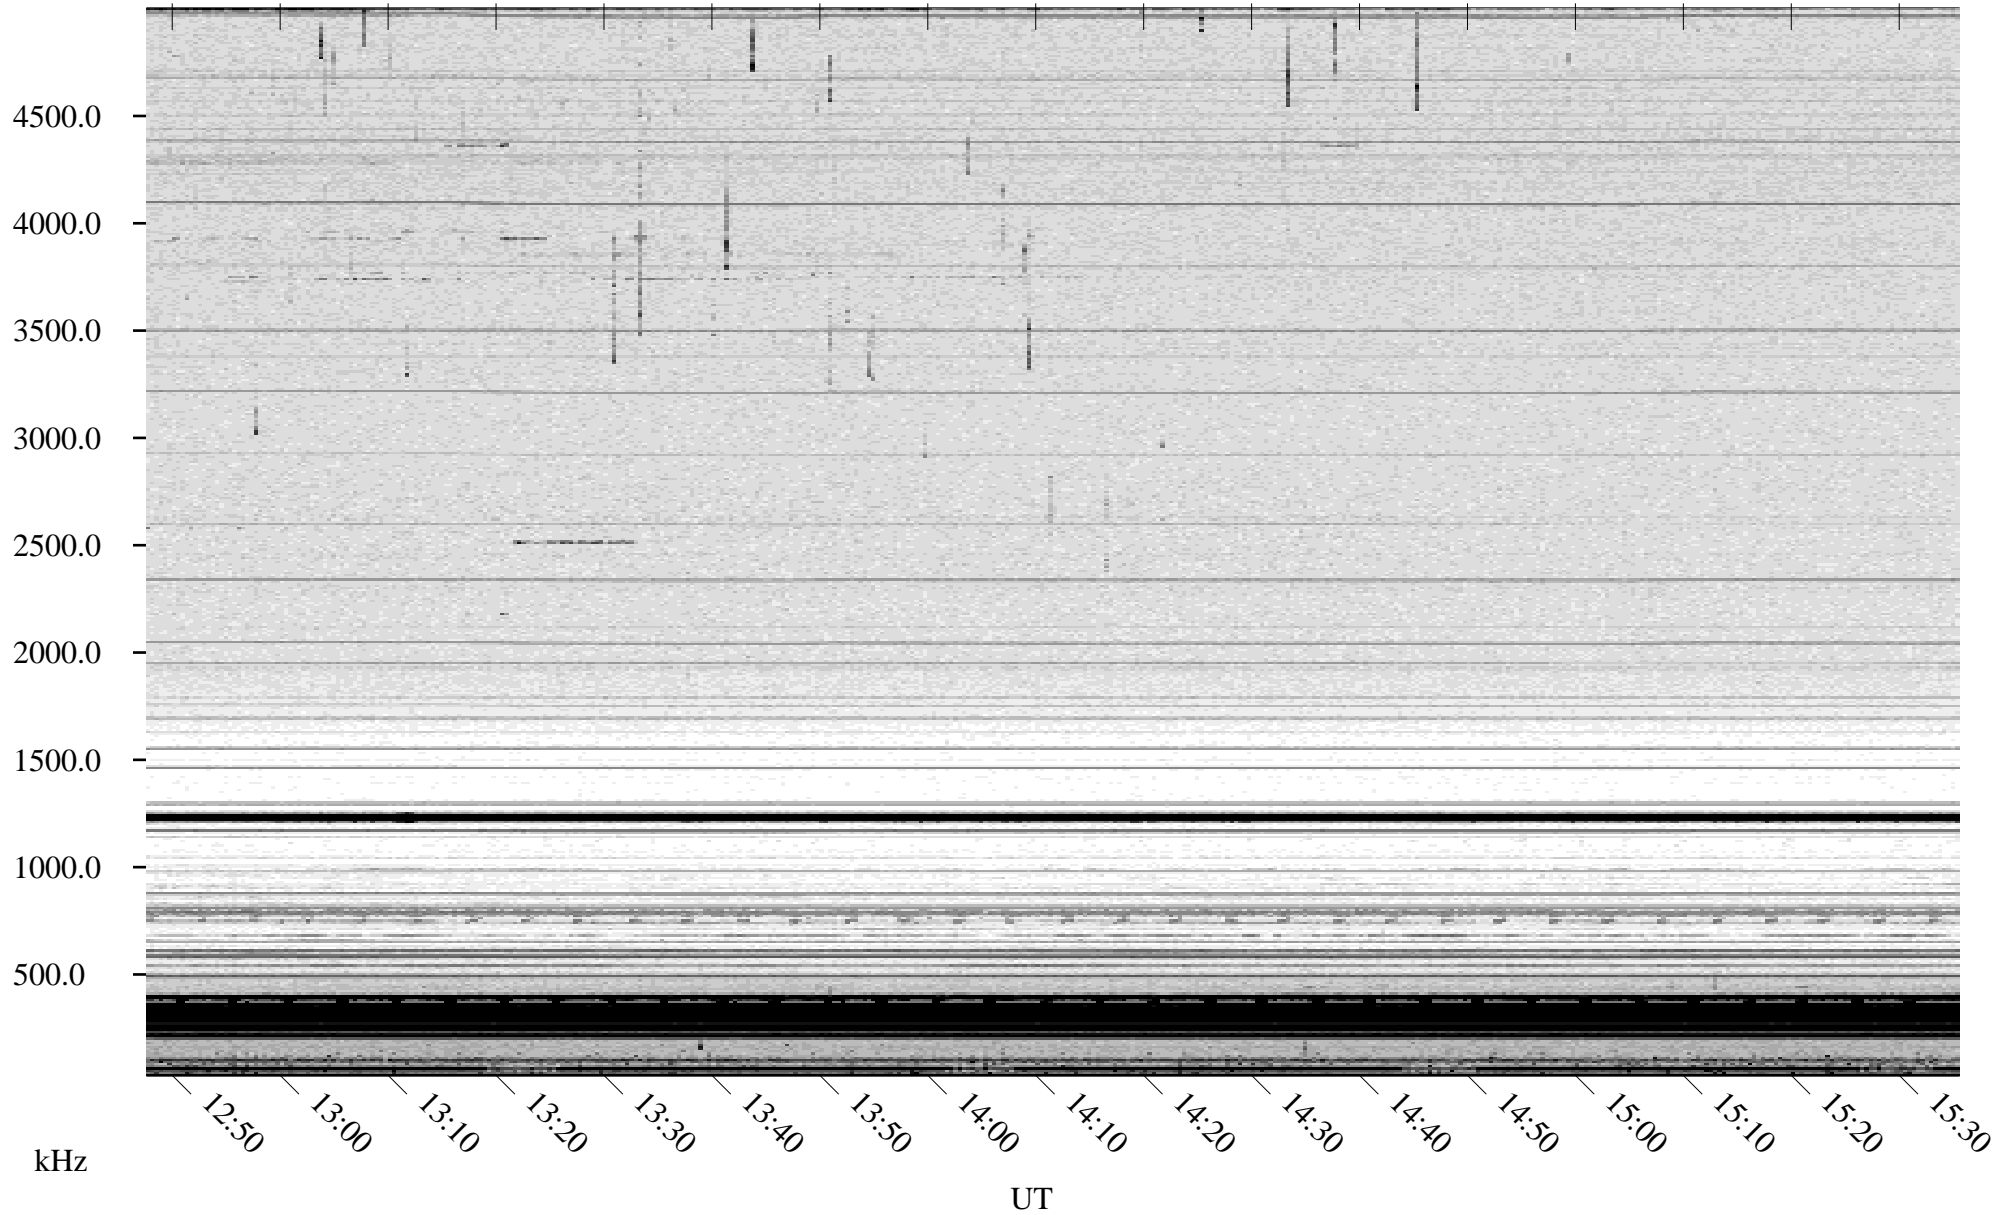

07/16/2009 Churchill, Manitoba

Linear Scale Black = 161 White = 15

ch09197l.r03SUm max_12

Page 1

07/16/2009 Churchill, Manitoba

Linear Scale Black = 161 White = 15

ch091971.r03SUm max_12

Page 2

07/17/2009 Churchill, Manitoba

Linear Scale Black = 161 White = 15

ch09197l.r03SUm max_12

Page 3

07/17/2009 Churchill, Manitoba

Linear Scale Black = 161 White = 15

ch09197l.r03SUm max_12

Page 4

07/17/2009 Churchill, Manitoba

Linear Scale Black = 161 White = 15

ch09197l.r03SUm max_12

Page 5

07/17/2009 Churchill, Manitoba

Linear Scale Black = 161 White = 15

ch09197l.r03SUm max_12

Page 6

07/17/2009 Churchill, Manitoba

Linear Scale Black = 161 White = 15

ch09197l.r03SUm max_12

Page 7

07/17/2009 Churchill, Manitoba

Linear Scale Black = 161 White = 15

ch09197l.r03SUm max_12

Page 8