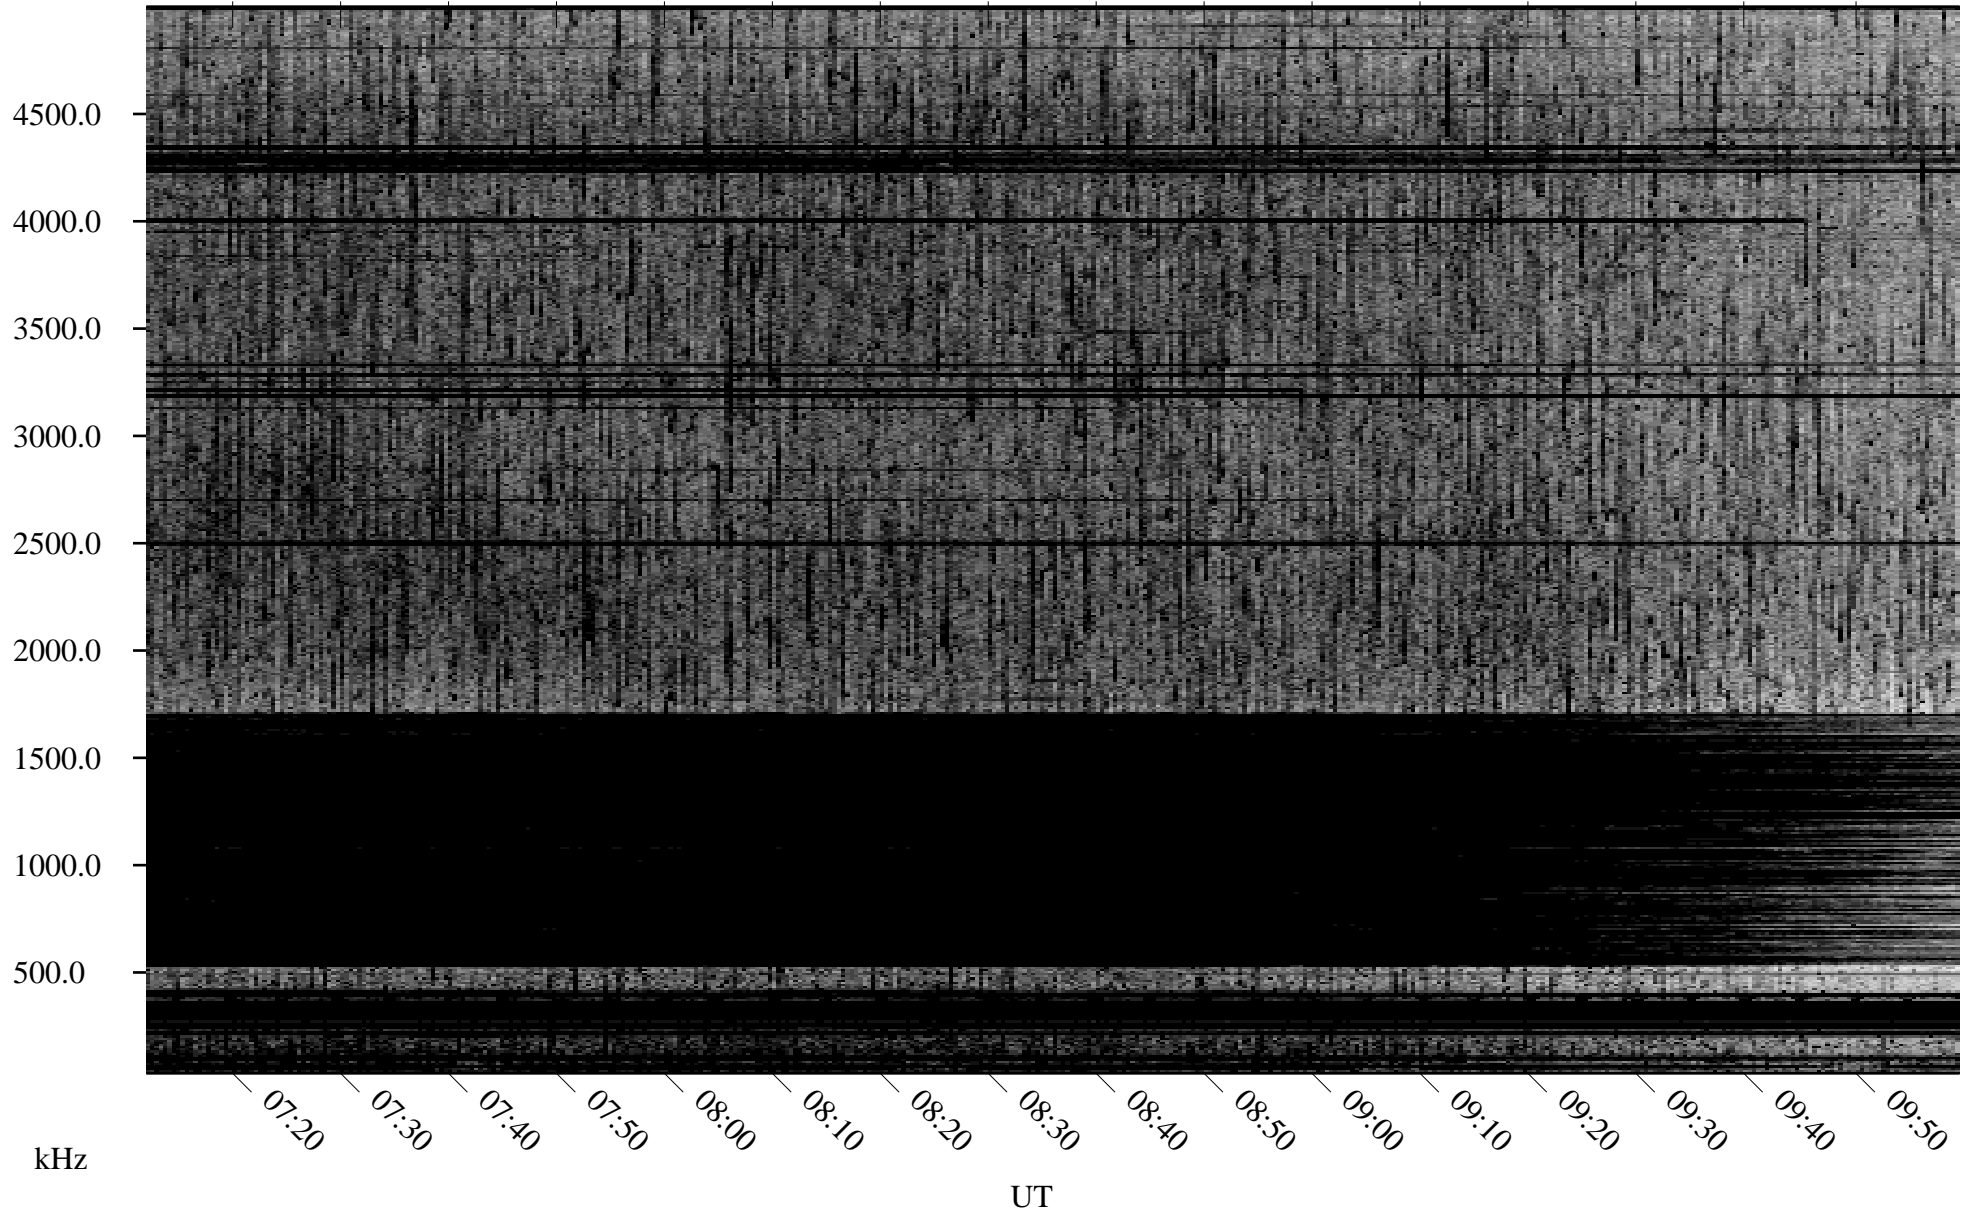

07/16/2009 Churchill, Manitoba

Linear Scale Black = 161 White = 15

ch09197l.r03SUm max_12

Page 1

07/16/2009 Churchill, Manitoba

Linear Scale Black = 161 White = 15

ch091971.r03SUm max_12

Page 2

07/17/2009 Churchill, Manitoba

Linear Scale Black = 161 White = 15

ch09197l.r03SUm max_12

Page 3

07/17/2009 Churchill, Manitoba

Linear Scale Black = 161 White = 15

ch09197l.r03SUm max_12

Page 4

07/17/2009 Churchill, Manitoba

Linear Scale Black = 161 White = 15

ch09197l.r03SUm max_12

Page 5

07/17/2009 Churchill, Manitoba

Linear Scale Black = 161 White = 15

ch09197l.r03SUm max_12

Page 6

07/17/2009 Churchill, Manitoba

Linear Scale Black = 161 White = 15

ch09197l.r03SUm max_12

Page 7

07/17/2009 Churchill, Manitoba

Linear Scale Black = 161 White = 15

ch09197l.r03SUm max_12

Page 8