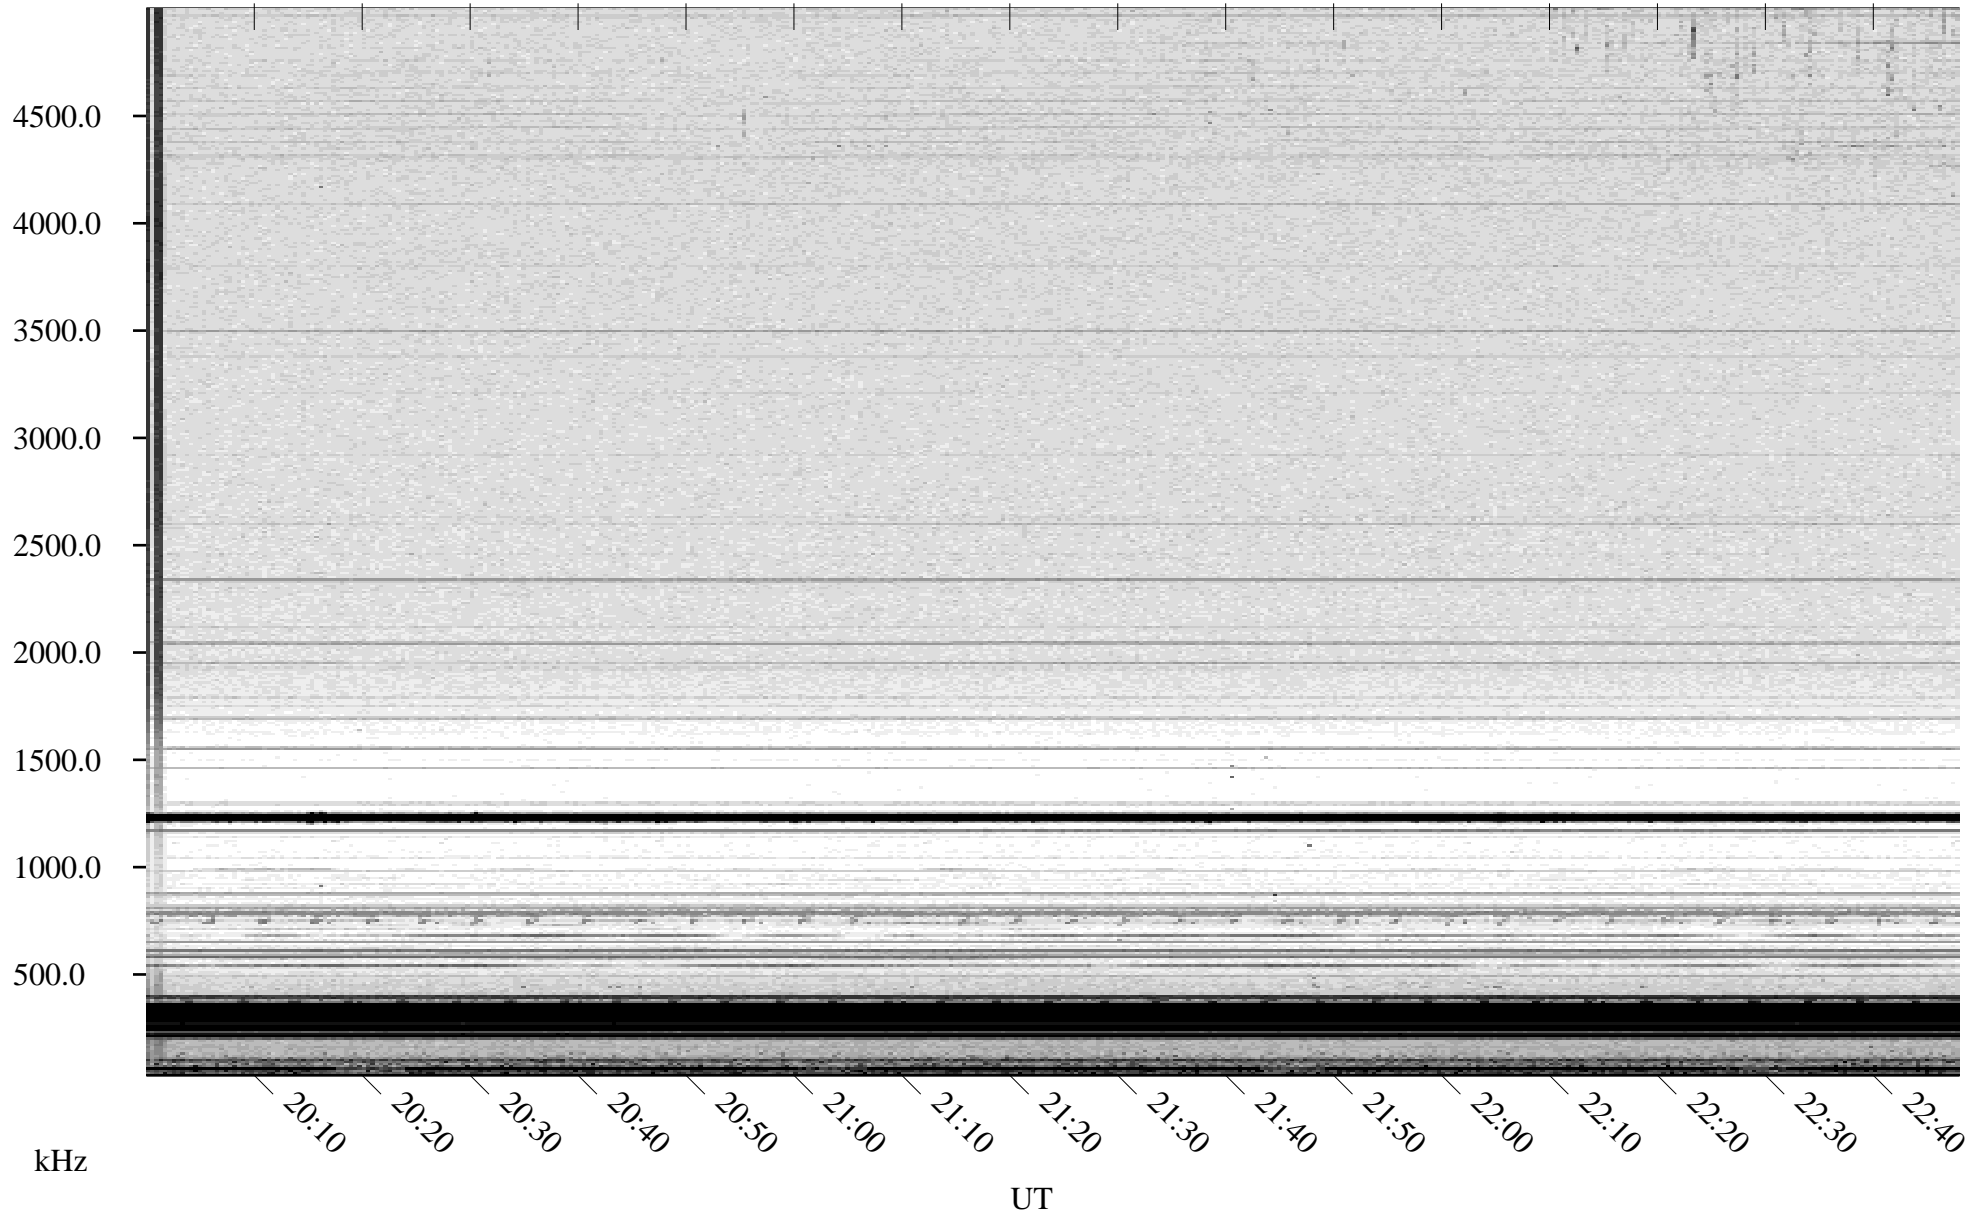

07/16/2009 Churchill, Manitoba

Linear Scale Black = 161 White = 15

ch09197l.r03SUm max_12

Page 1

07/16/2009 Churchill, Manitoba

Linear Scale Black = 161 White = 15

ch091971.r03SUm max_12

Page 2

07/17/2009 Churchill, Manitoba

Linear Scale Black = 161 White = 15

ch09197l.r03SUm max_12

Page 3

07/17/2009 Churchill, Manitoba

Linear Scale Black = 161 White = 15

ch09197l.r03SUm max_12

Page 4

07/17/2009 Churchill, Manitoba

Linear Scale Black = 161 White = 15

ch09197l.r03SUm max_12

Page 5

07/17/2009 Churchill, Manitoba

Linear Scale Black = 161 White = 15

ch09197l.r03SUm max_12

Page 6

07/17/2009 Churchill, Manitoba

Linear Scale Black = 161 White = 15

ch09197l.r03SUm max_12

Page 7

07/17/2009 Churchill, Manitoba

Linear Scale Black = 161 White = 15

ch09197l.r03SUm max_12

Page 8