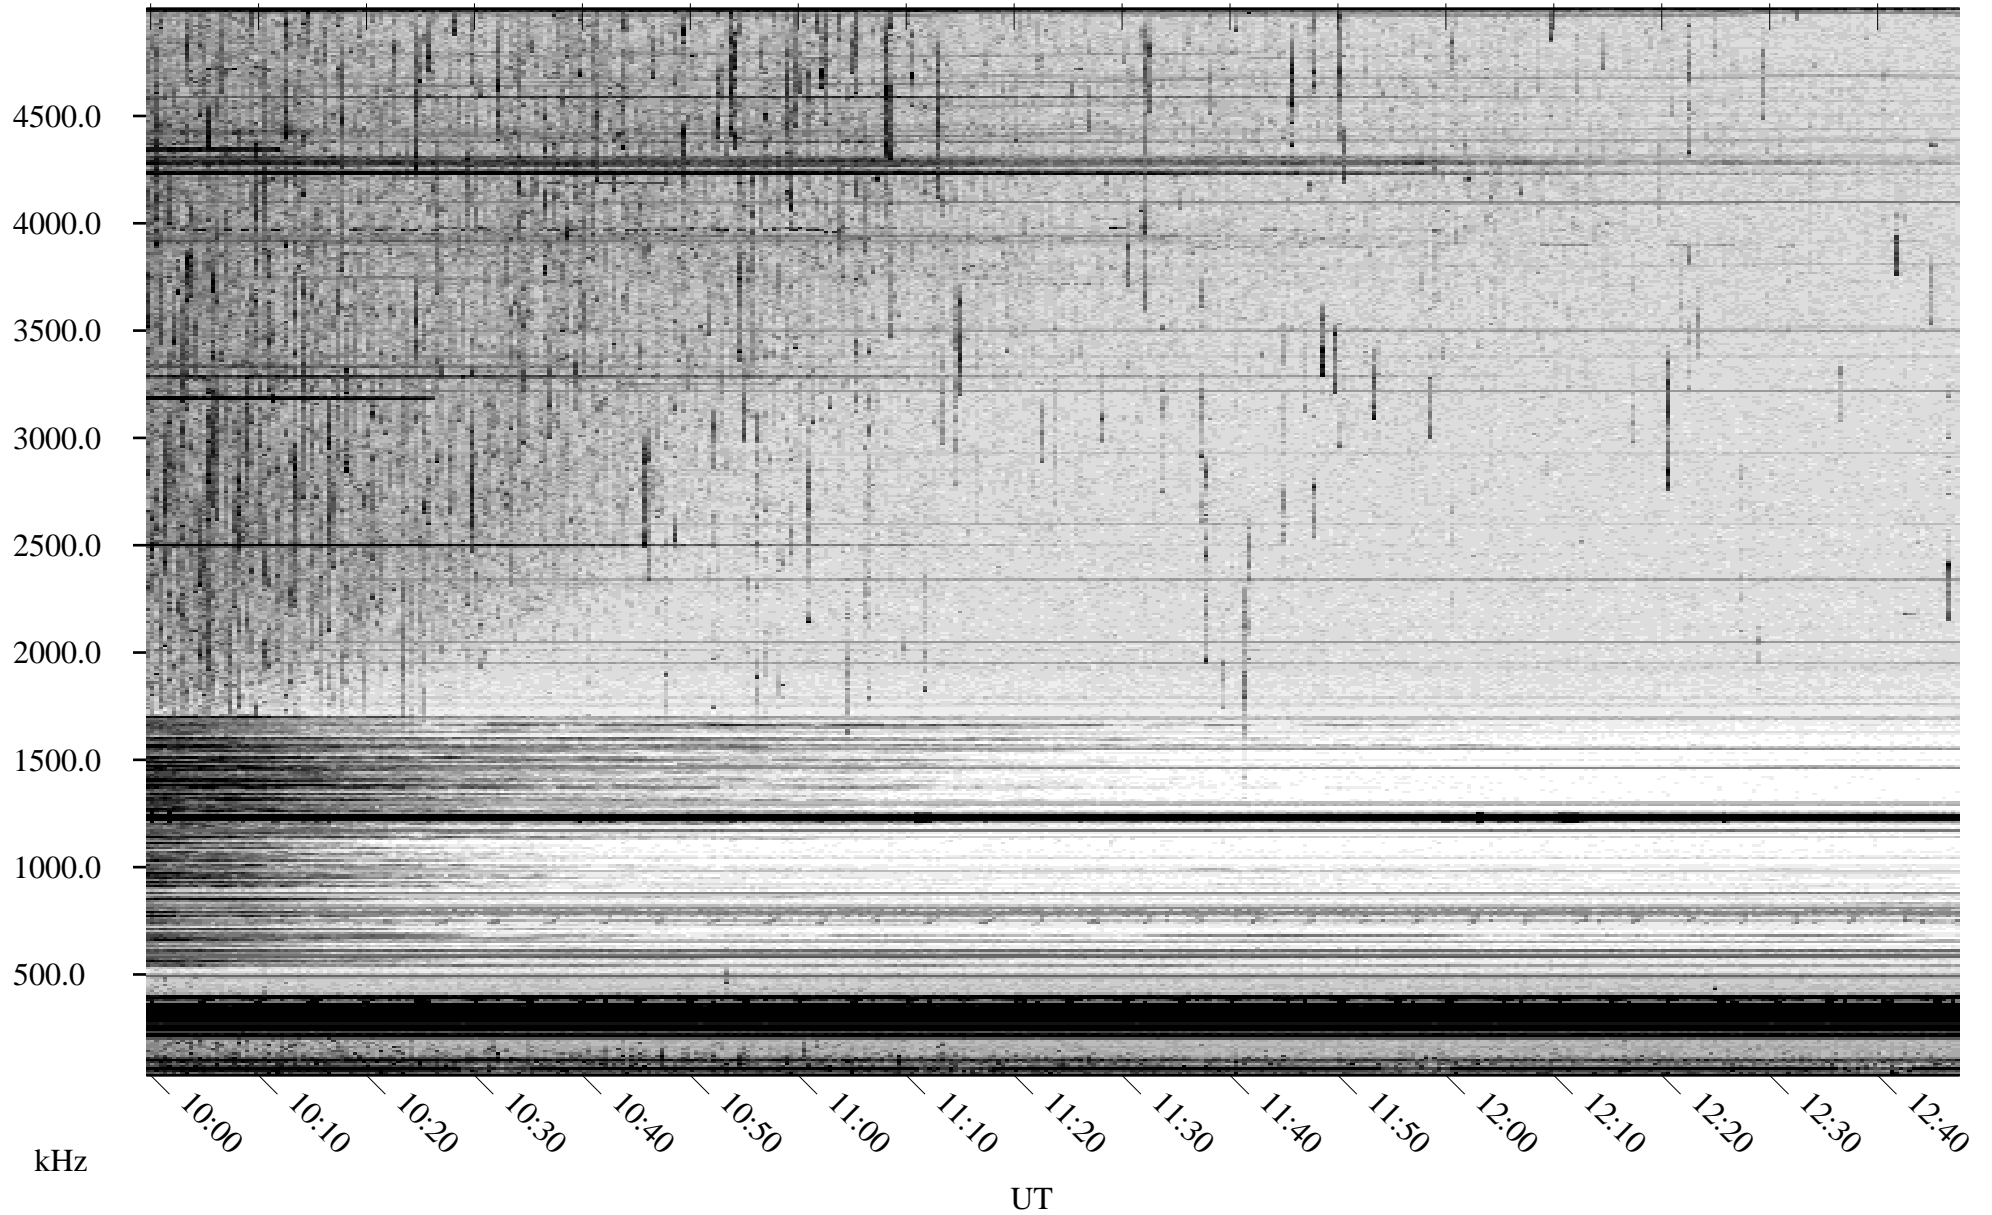

07/16/2009 Churchill, Manitoba

Linear Scale Black = 161 White = 15

ch09197l.r03SUm max_12

Page 1

07/16/2009 Churchill, Manitoba

Linear Scale Black = 161 White = 15

ch091971.r03SUm max_12

Page 2

07/17/2009 Churchill, Manitoba

Linear Scale Black = 161 White = 15

ch09197l.r03SUm max_12

Page 3

07/17/2009 Churchill, Manitoba

Linear Scale Black = 161 White = 15

ch09197l.r03SUm max_12

Page 4

07/17/2009 Churchill, Manitoba

Linear Scale Black = 161 White = 15

ch09197l.r03SUm max_12

Page 5

07/17/2009 Churchill, Manitoba

Linear Scale Black = 161 White = 15

ch09197l.r03SUm max_12

Page 6

07/17/2009 Churchill, Manitoba

Linear Scale Black = 161 White = 15

ch09197l.r03SUm max_12

Page 7

07/17/2009 Churchill, Manitoba

Linear Scale Black = 161 White = 15

ch09197l.r03SUm max_12

Page 8