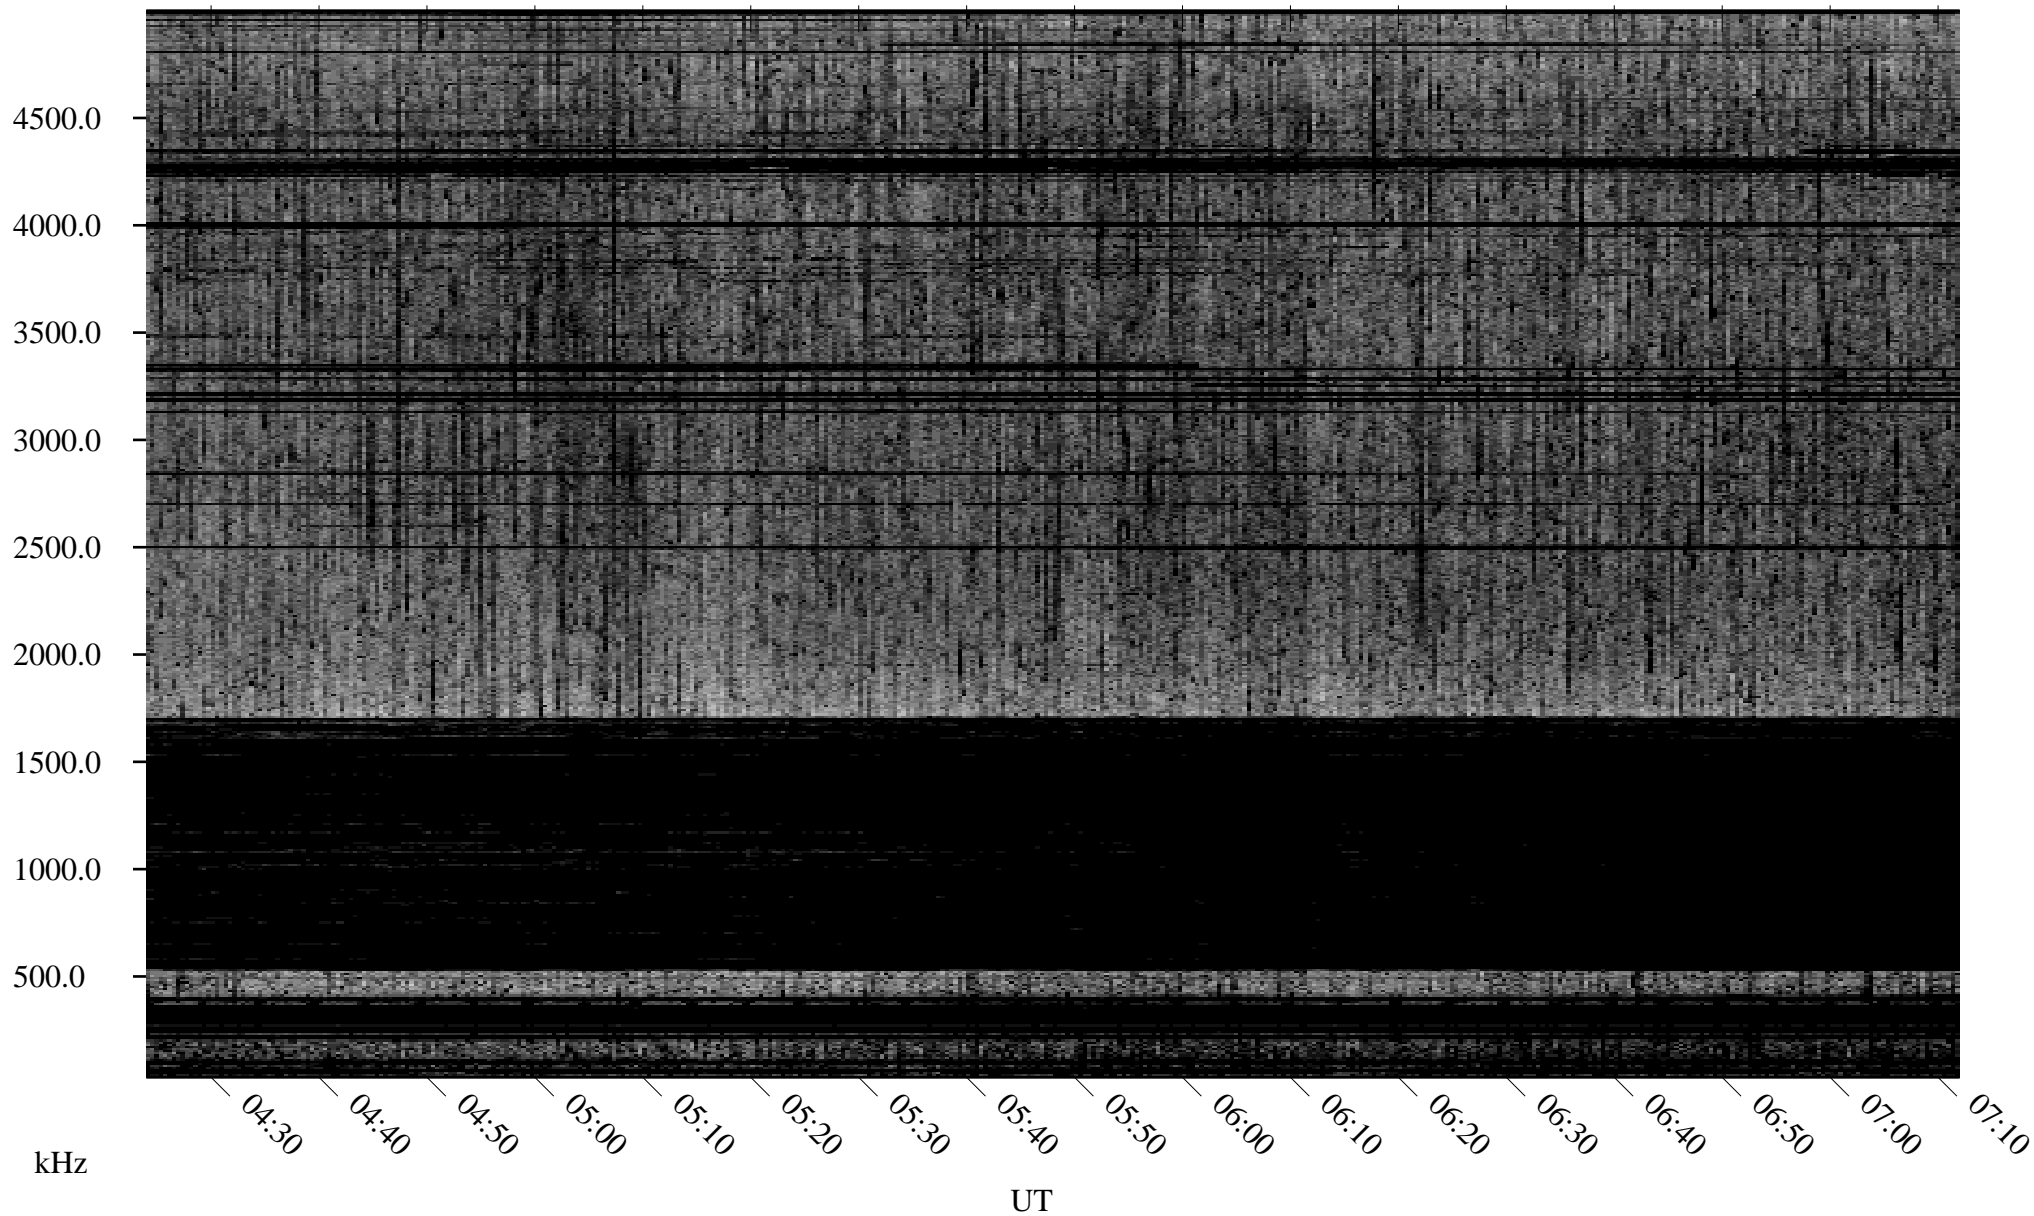

07/16/2009 Churchill, Manitoba

Linear Scale Black = 161 White = 15

ch09197l.r03SUm max_12

Page 1

07/16/2009 Churchill, Manitoba

Linear Scale Black = 161 White = 15

ch091971.r03SUm max_12

Page 2

07/17/2009 Churchill, Manitoba

Linear Scale Black = 161 White = 15

ch09197l.r03SUm max_12

Page 3

07/17/2009 Churchill, Manitoba

Linear Scale Black = 161 White = 15

ch09197l.r03SUm max_12

Page 4

07/17/2009 Churchill, Manitoba

Linear Scale Black = 161 White = 15

ch09197l.r03SUm max_12

Page 5

07/17/2009 Churchill, Manitoba

Linear Scale Black = 161 White = 15

ch09197l.r03SUm max_12

Page 6

07/17/2009 Churchill, Manitoba

Linear Scale Black = 161 White = 15

ch09197l.r03SUm max_12

Page 7

07/17/2009 Churchill, Manitoba

Linear Scale Black = 161 White = 15

ch09197l.r03SUm max_12

Page 8