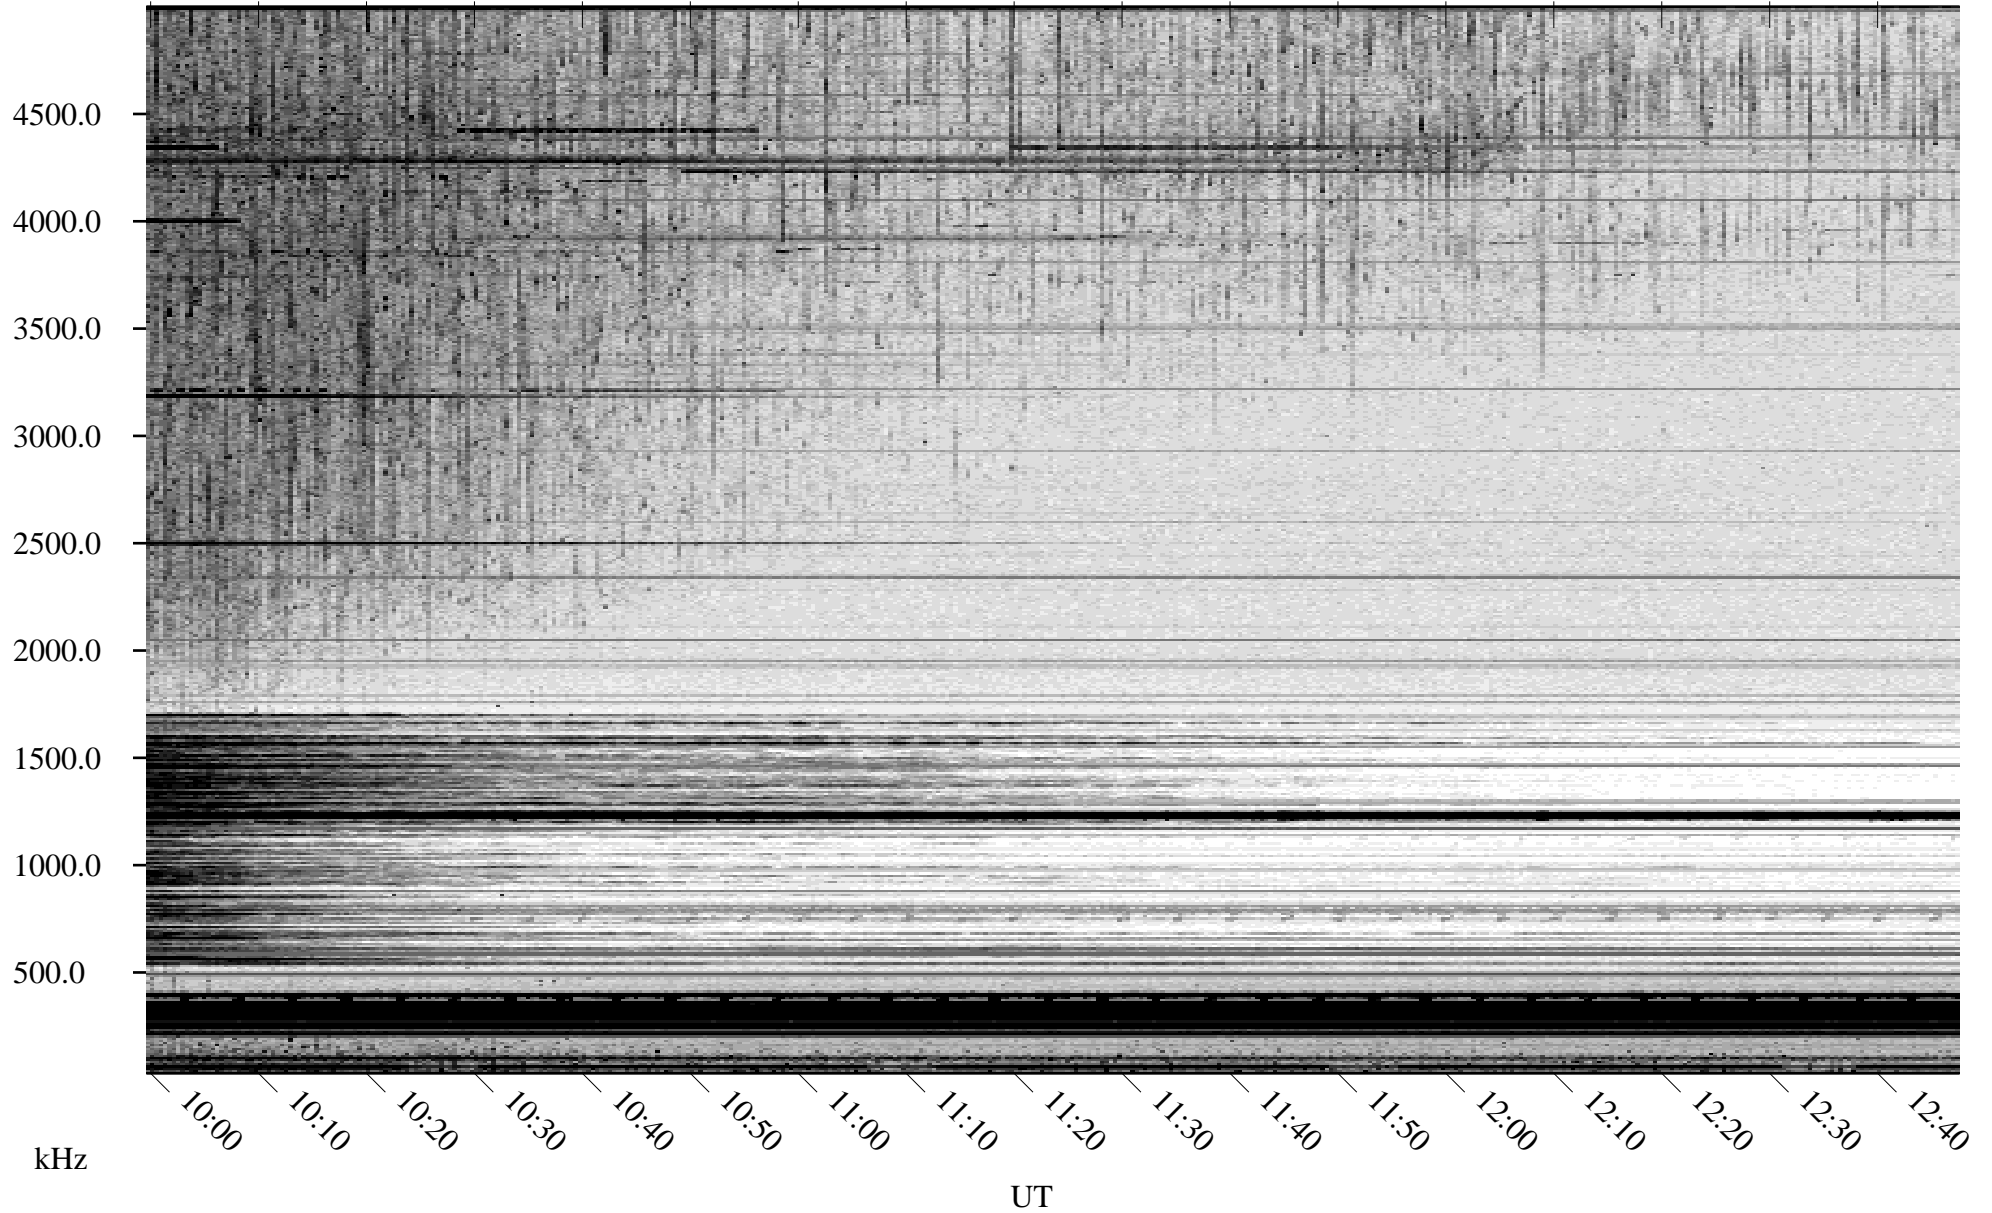

07/17/2009 Churchill, Manitoba

Linear Scale Black = 161 White = 15

ch09198l.r01SUm max_12

Page 1

07/17/2009 Churchill, Manitoba

Linear Scale Black = 161 White = 15

ch09198l.r01SUm max_12

Page 2

07/18/2009 Churchill, Manitoba

Linear Scale Black = 161 White = 15

ch09198l.r01SUm max_12

Page 3

07/18/2009 Churchill, Manitoba

Linear Scale Black = 161 White = 15

ch09198l.r01SUm max_12

Page 4

07/18/2009 Churchill, Manitoba

Linear Scale Black = 161 White = 15

ch09198l.r01SUm max_12

Page 5

07/18/2009 Churchill, Manitoba

Linear Scale Black = 161 White = 15

ch09198l.r01SUm max_12

Page 6

07/18/2009 Churchill, Manitoba

Linear Scale Black = 161 White = 15

ch09198l.r01SUm max_12

Page 7

07/18/2009 Churchill, Manitoba

Linear Scale Black = 161 White = 15

ch09198l.r01SUm max_12

Page 8