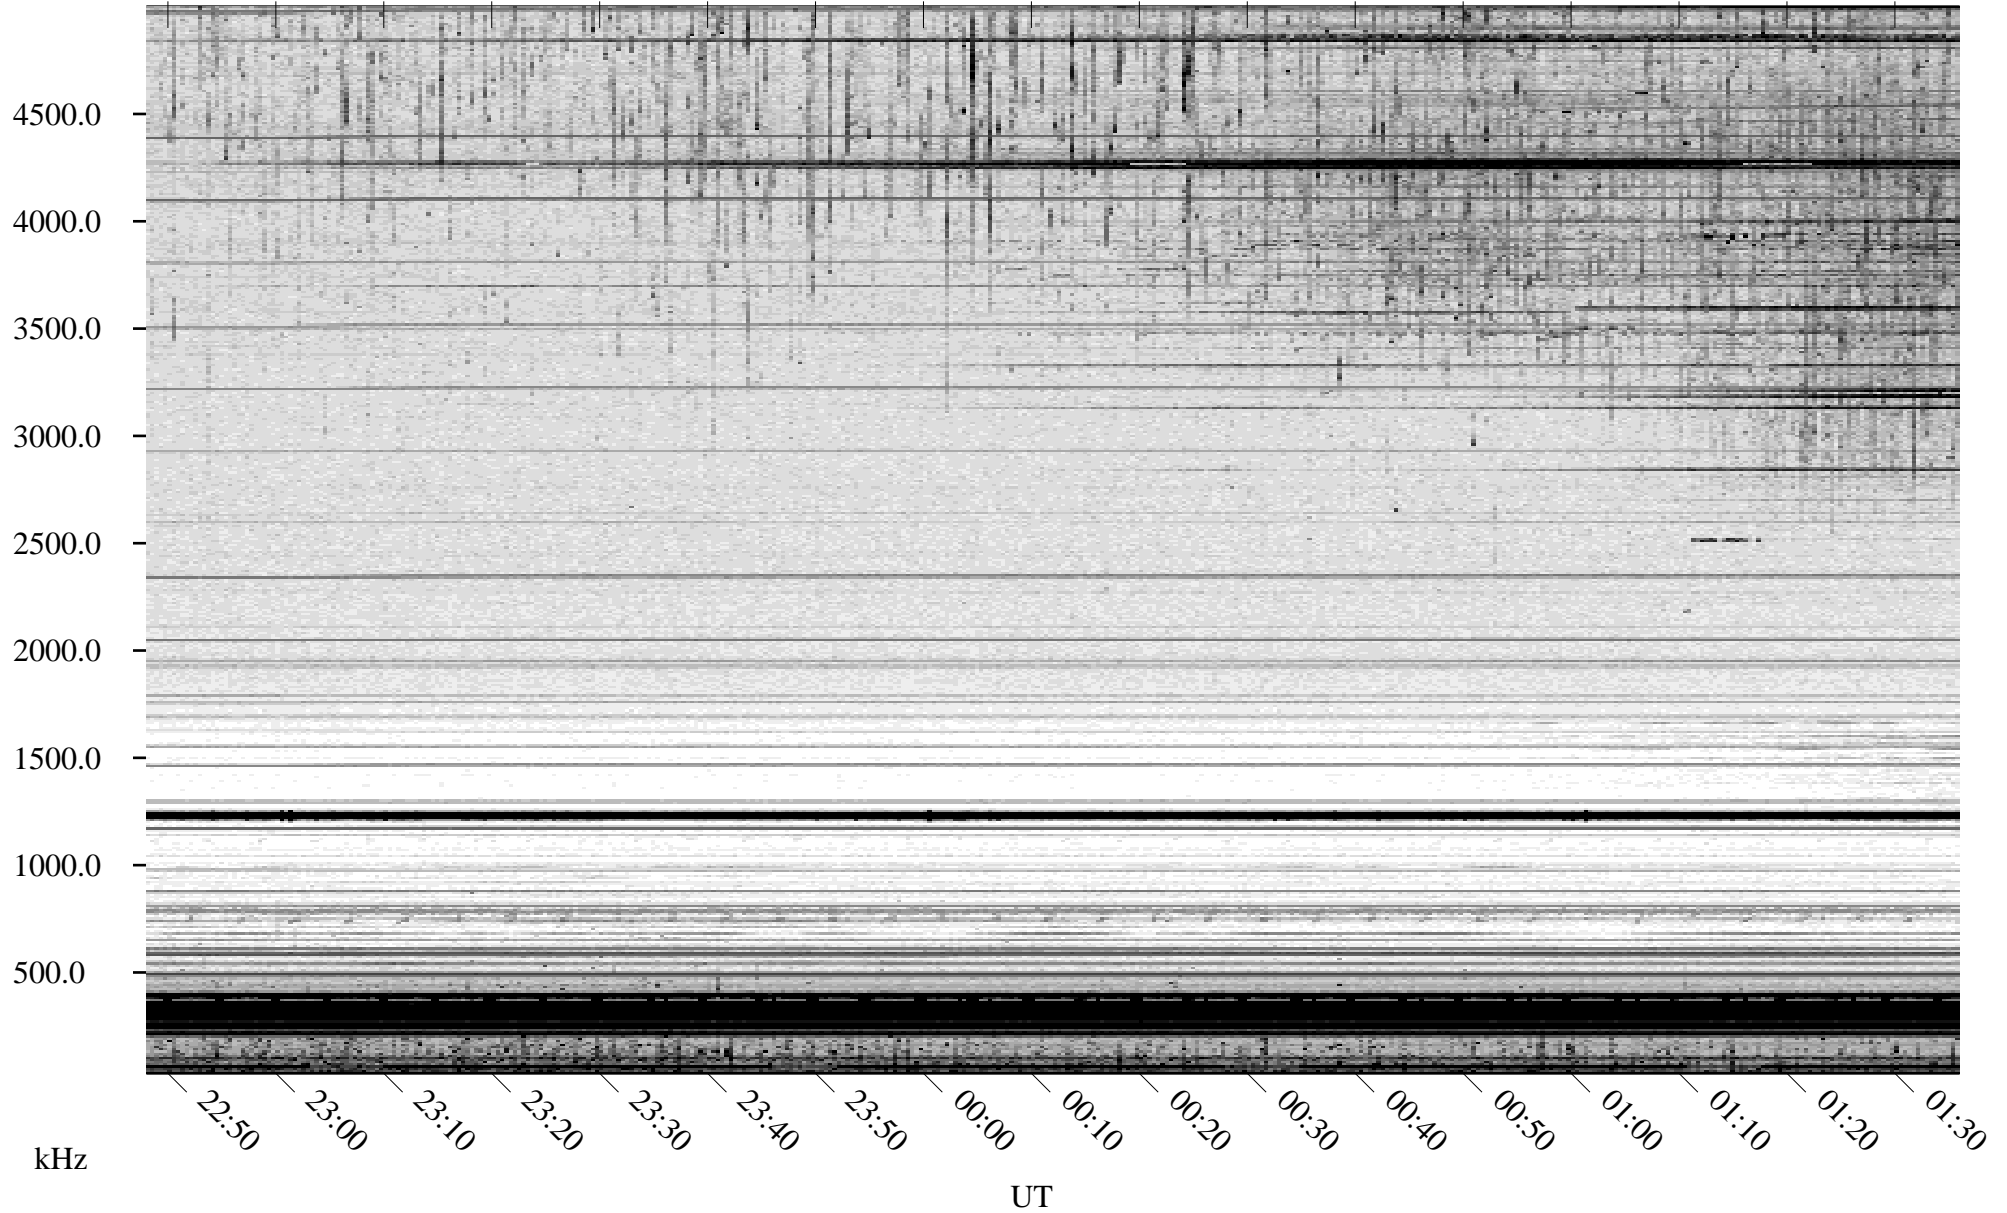

07/17/2009 Churchill, Manitoba

Linear Scale Black = 161 White = 15

ch09198l.r01SUm max_12

Page 1

07/17/2009 Churchill, Manitoba

Linear Scale Black = 161 White = 15

ch09198l.r01SUm max_12

Page 2

07/18/2009 Churchill, Manitoba

Linear Scale Black = 161 White = 15

ch09198l.r01SUm max_12

Page 3

07/18/2009 Churchill, Manitoba

Linear Scale Black = 161 White = 15

ch09198l.r01SUm max_12

Page 4

07/18/2009 Churchill, Manitoba

Linear Scale Black = 161 White = 15

ch09198l.r01SUm max_12

Page 5

07/18/2009 Churchill, Manitoba

Linear Scale Black = 161 White = 15

ch09198l.r01SUm max_12

Page 6

07/18/2009 Churchill, Manitoba

Linear Scale Black = 161 White = 15

ch09198l.r01SUm max_12

Page 7

07/18/2009 Churchill, Manitoba

Linear Scale Black = 161 White = 15

ch09198l.r01SUm max_12

Page 8