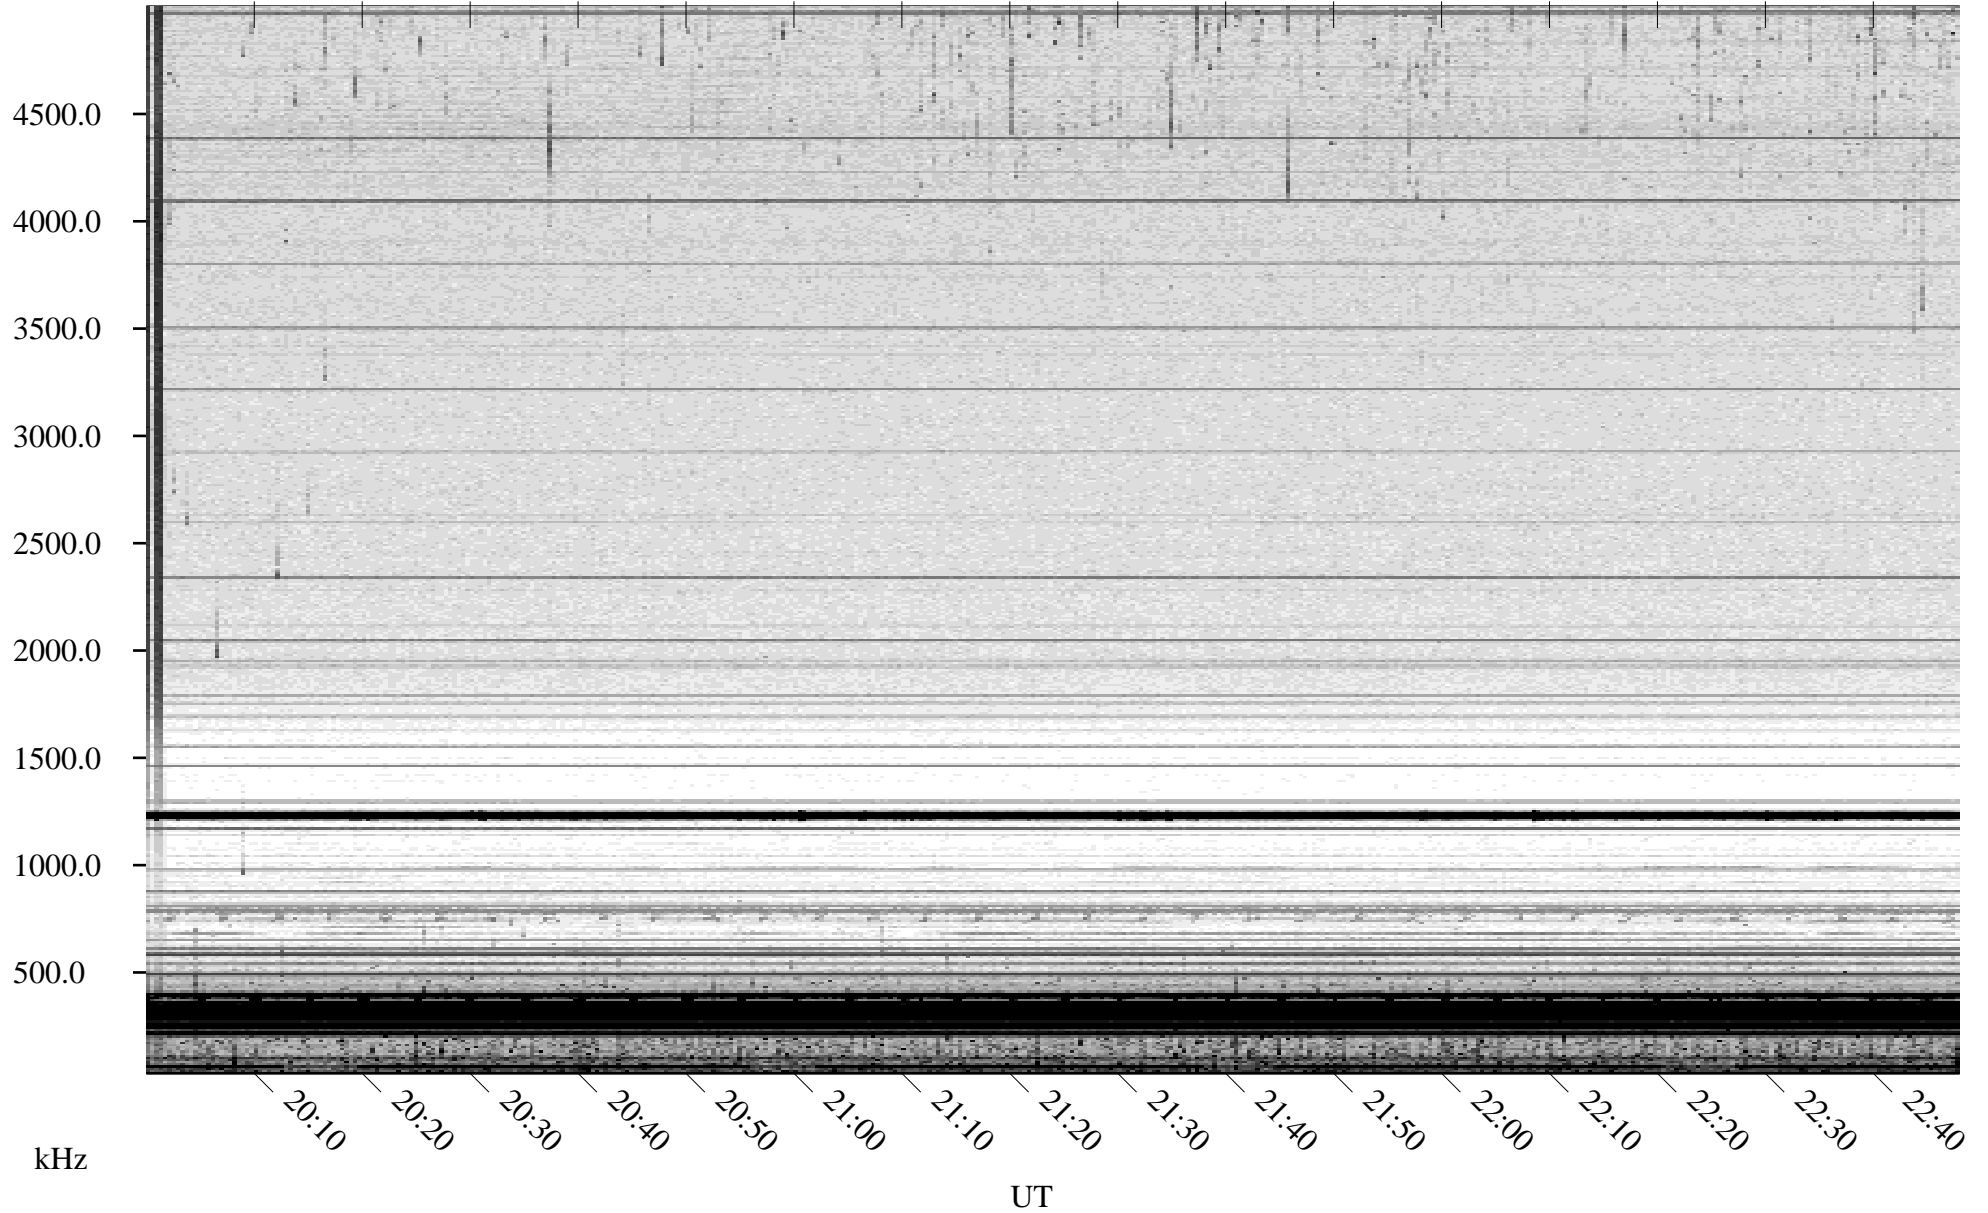

07/17/2009 Churchill, Manitoba

Linear Scale Black = 161 White = 15

ch09198l.r01SUm max_12

Page 1

07/17/2009 Churchill, Manitoba

Linear Scale Black = 161 White = 15

ch09198l.r01SUm max_12

Page 2

07/18/2009 Churchill, Manitoba

Linear Scale Black = 161 White = 15

ch09198l.r01SUm max_12

Page 3

07/18/2009 Churchill, Manitoba

Linear Scale Black = 161 White = 15

ch09198l.r01SUm max_12

Page 4

07/18/2009 Churchill, Manitoba

Linear Scale Black = 161 White = 15

ch09198l.r01SUm max_12

Page 5

07/18/2009 Churchill, Manitoba

Linear Scale Black = 161 White = 15

ch09198l.r01SUm max_12

Page 6

07/18/2009 Churchill, Manitoba

Linear Scale Black = 161 White = 15

ch09198l.r01SUm max_12

Page 7

07/18/2009 Churchill, Manitoba

Linear Scale Black = 161 White = 15

ch09198l.r01SUm max_12

Page 8