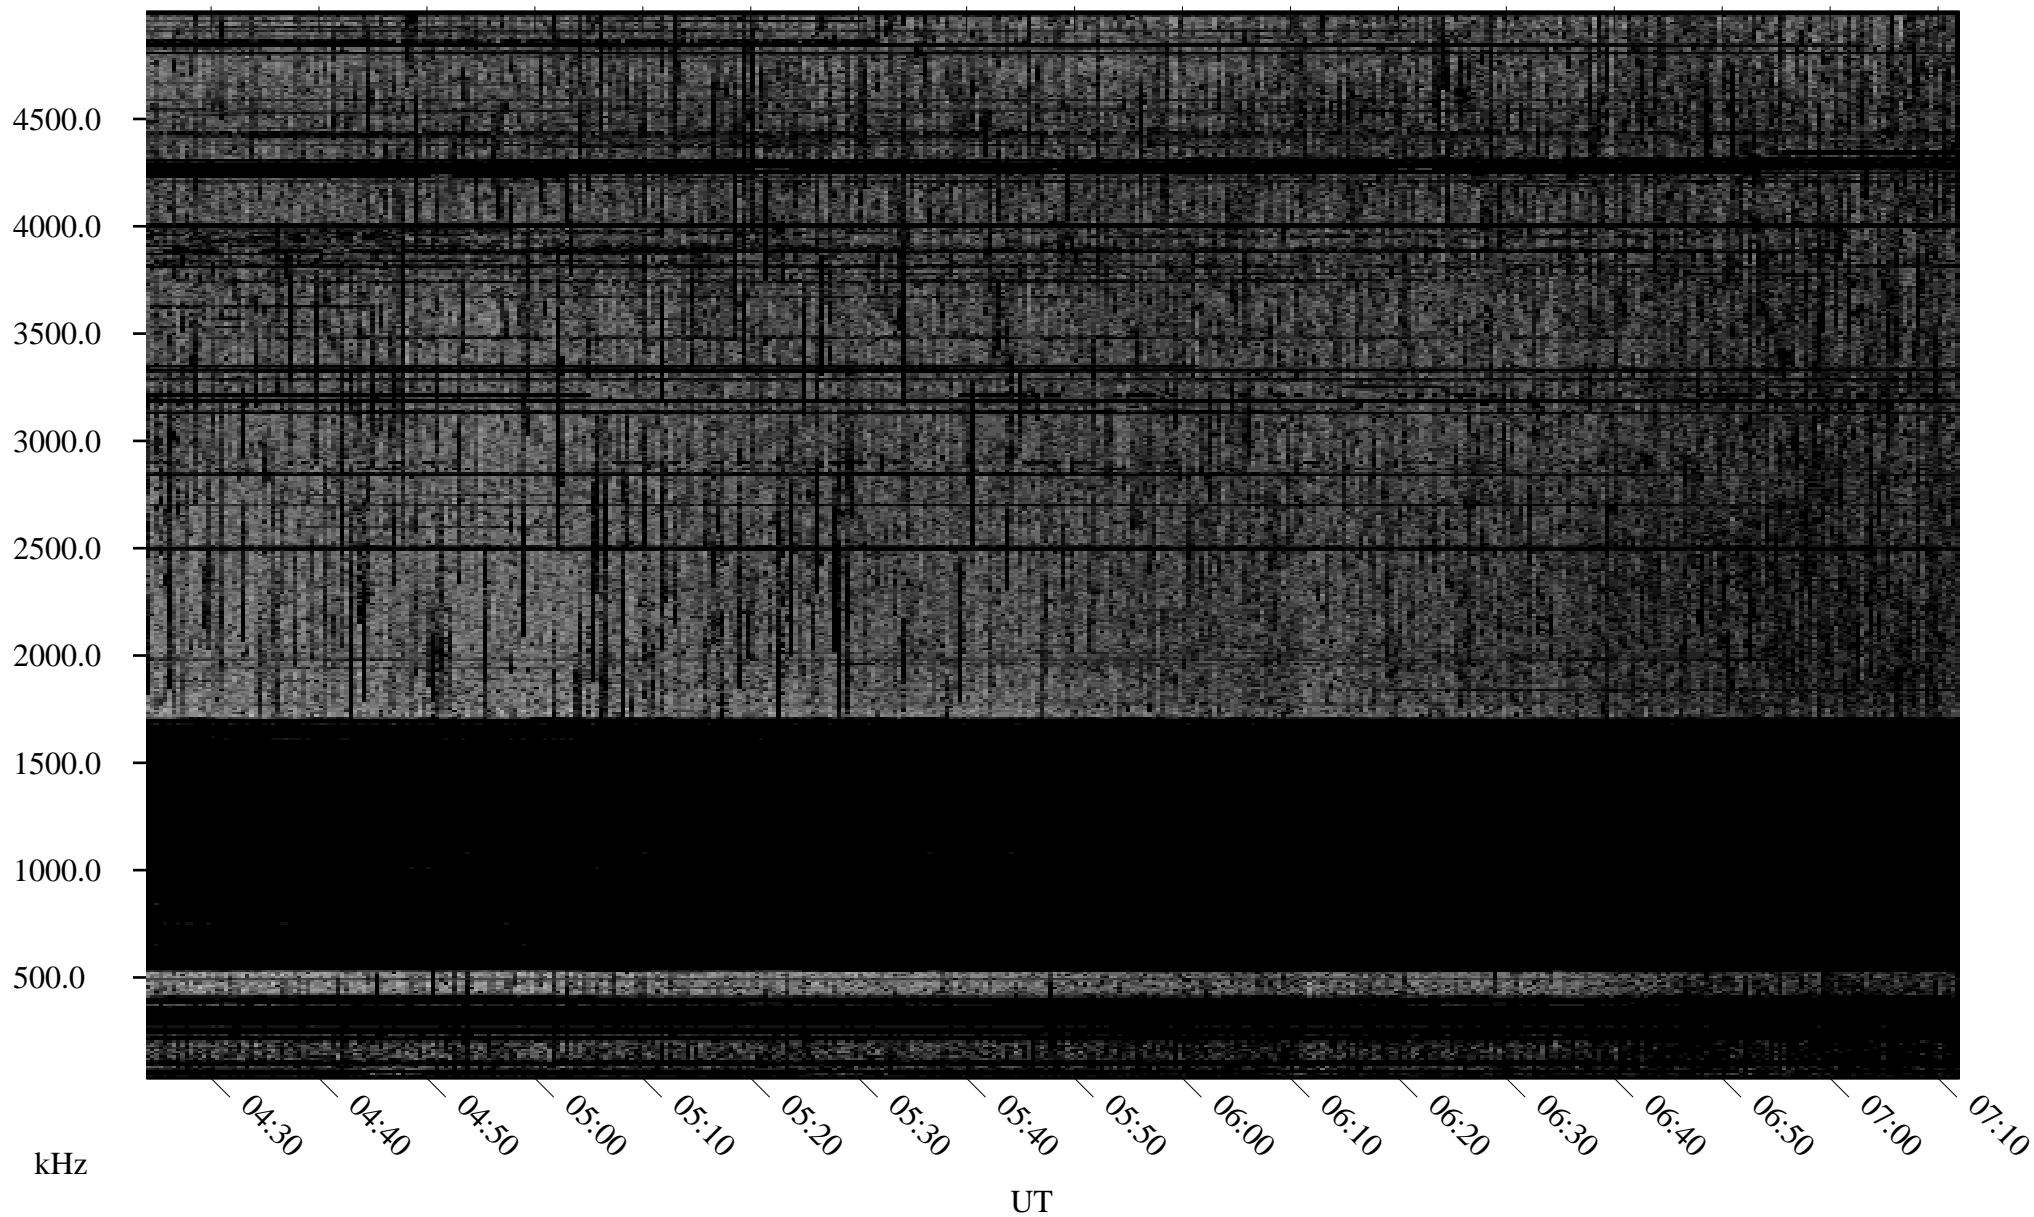

07/17/2009 Churchill, Manitoba

Linear Scale Black = 161 White = 15

ch09198l.r01SUm max_12

Page 1

07/17/2009 Churchill, Manitoba

Linear Scale Black = 161 White = 15

ch09198l.r01SUm max_12

Page 2

07/18/2009 Churchill, Manitoba

Linear Scale Black = 161 White = 15

ch09198l.r01SUm max_12

Page 3

07/18/2009 Churchill, Manitoba

Linear Scale Black = 161 White = 15

ch09198l.r01SUm max_12

Page 4

07/18/2009 Churchill, Manitoba

Linear Scale Black = 161 White = 15

ch09198l.r01SUm max_12

Page 5

07/18/2009 Churchill, Manitoba

Linear Scale Black = 161 White = 15

ch09198l.r01SUm max_12

Page 6

07/18/2009 Churchill, Manitoba

Linear Scale Black = 161 White = 15

ch09198l.r01SUm max_12

Page 7

07/18/2009 Churchill, Manitoba

Linear Scale Black = 161 White = 15

ch09198l.r01SUm max_12

Page 8