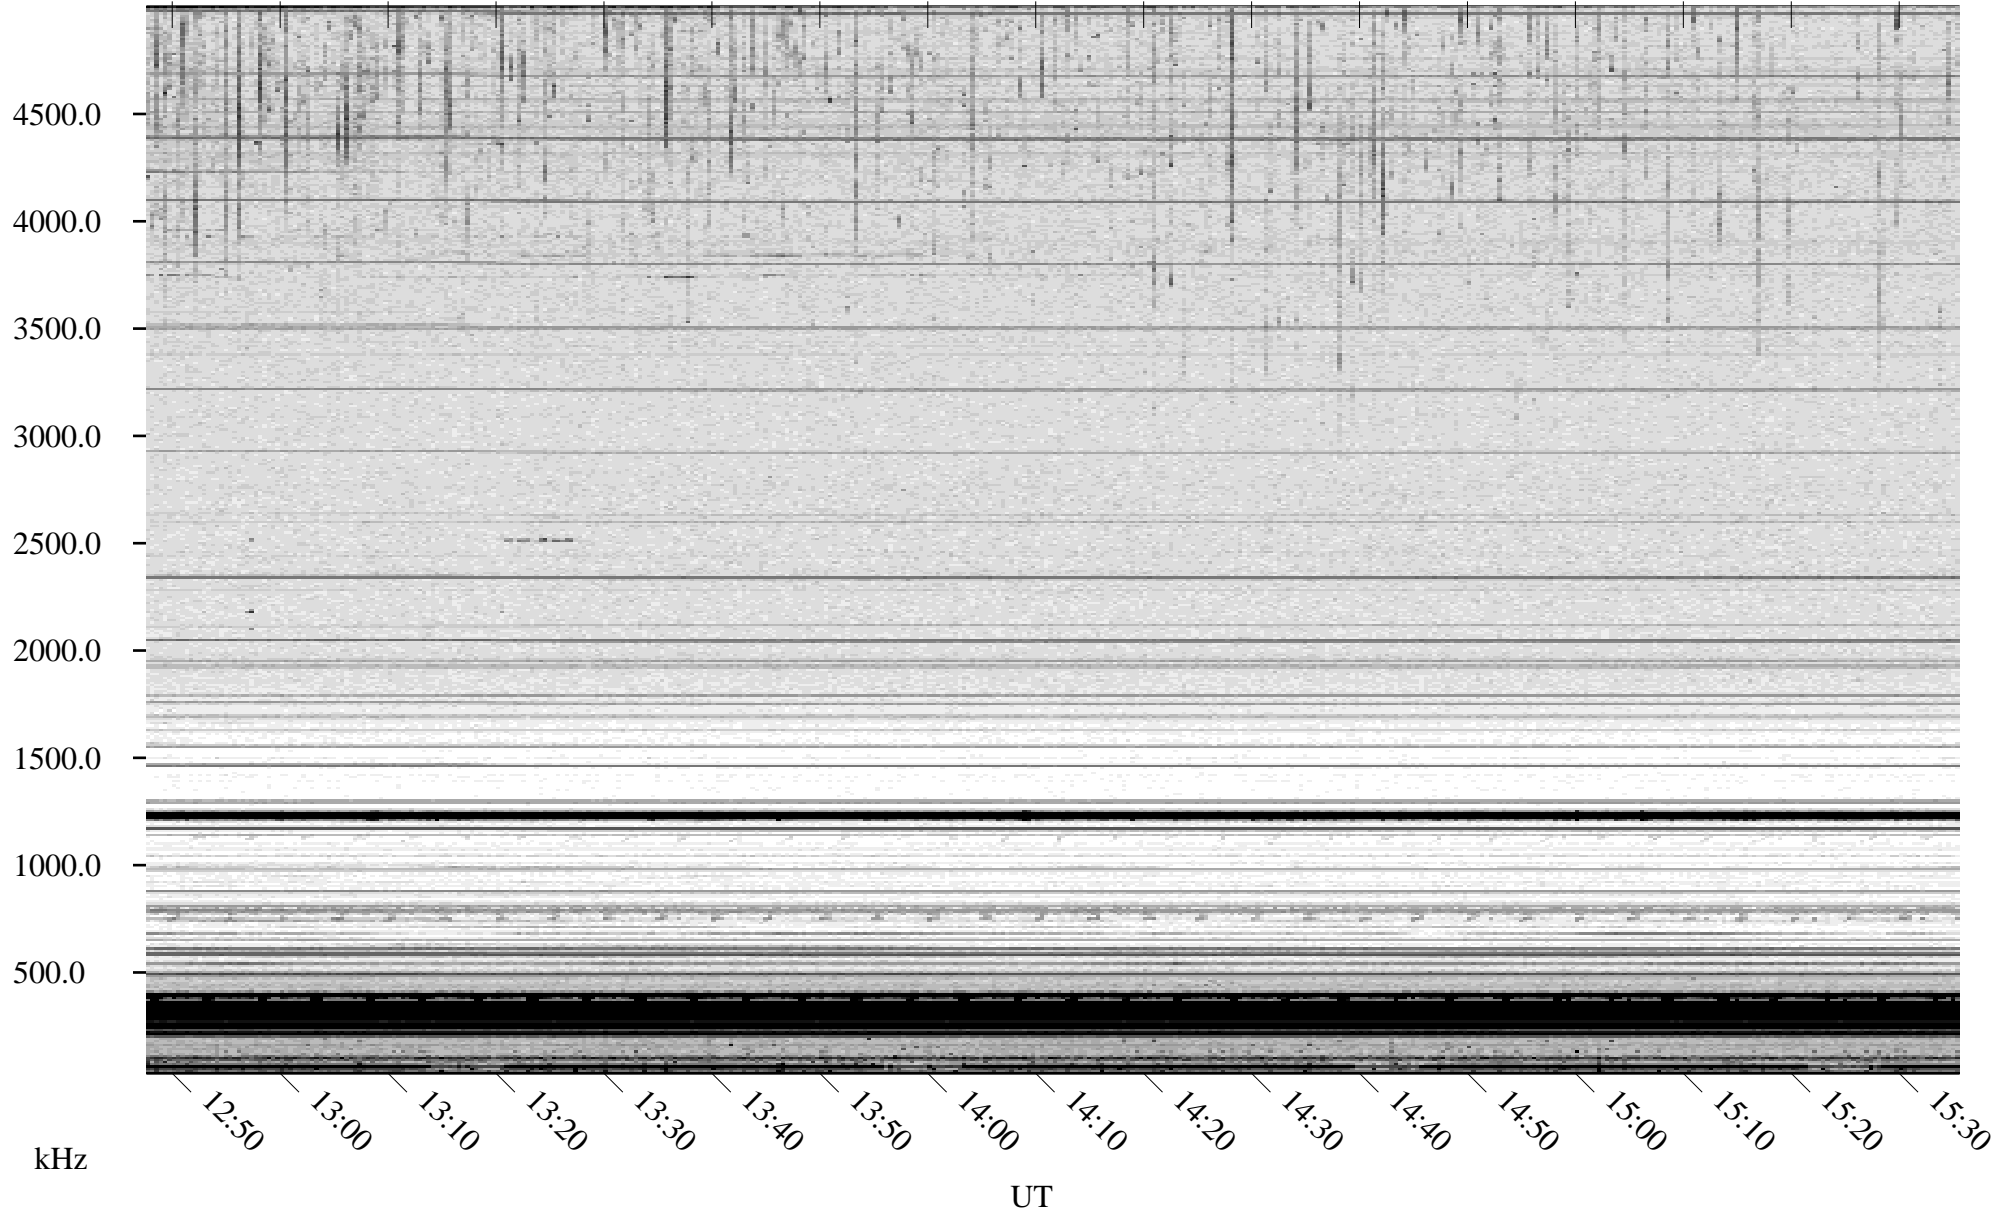

07/18/2009 Churchill, Manitoba

Linear Scale Black = 161 White = 15

ch09198l.r01SUm max_12

Page 3

07/18/2009 Churchill, Manitoba

Linear Scale Black = 161 White = 15

ch09198l.r01SUm max_12

Page 4

07/18/2009 Churchill, Manitoba

Linear Scale Black = 161 White = 15

ch09198l.r01SUm max_12

Page 5

07/18/2009 Churchill, Manitoba

Linear Scale Black = 161 White = 15

ch09198l.r01SUm max_12

Page 6

07/18/2009 Churchill, Manitoba

Linear Scale Black = 161 White = 15

ch09198l.r01SUm max_12

Page 7

07/18/2009 Churchill, Manitoba

Linear Scale Black = 161 White = 15

ch09198l.r01SUm max_12

Page 8