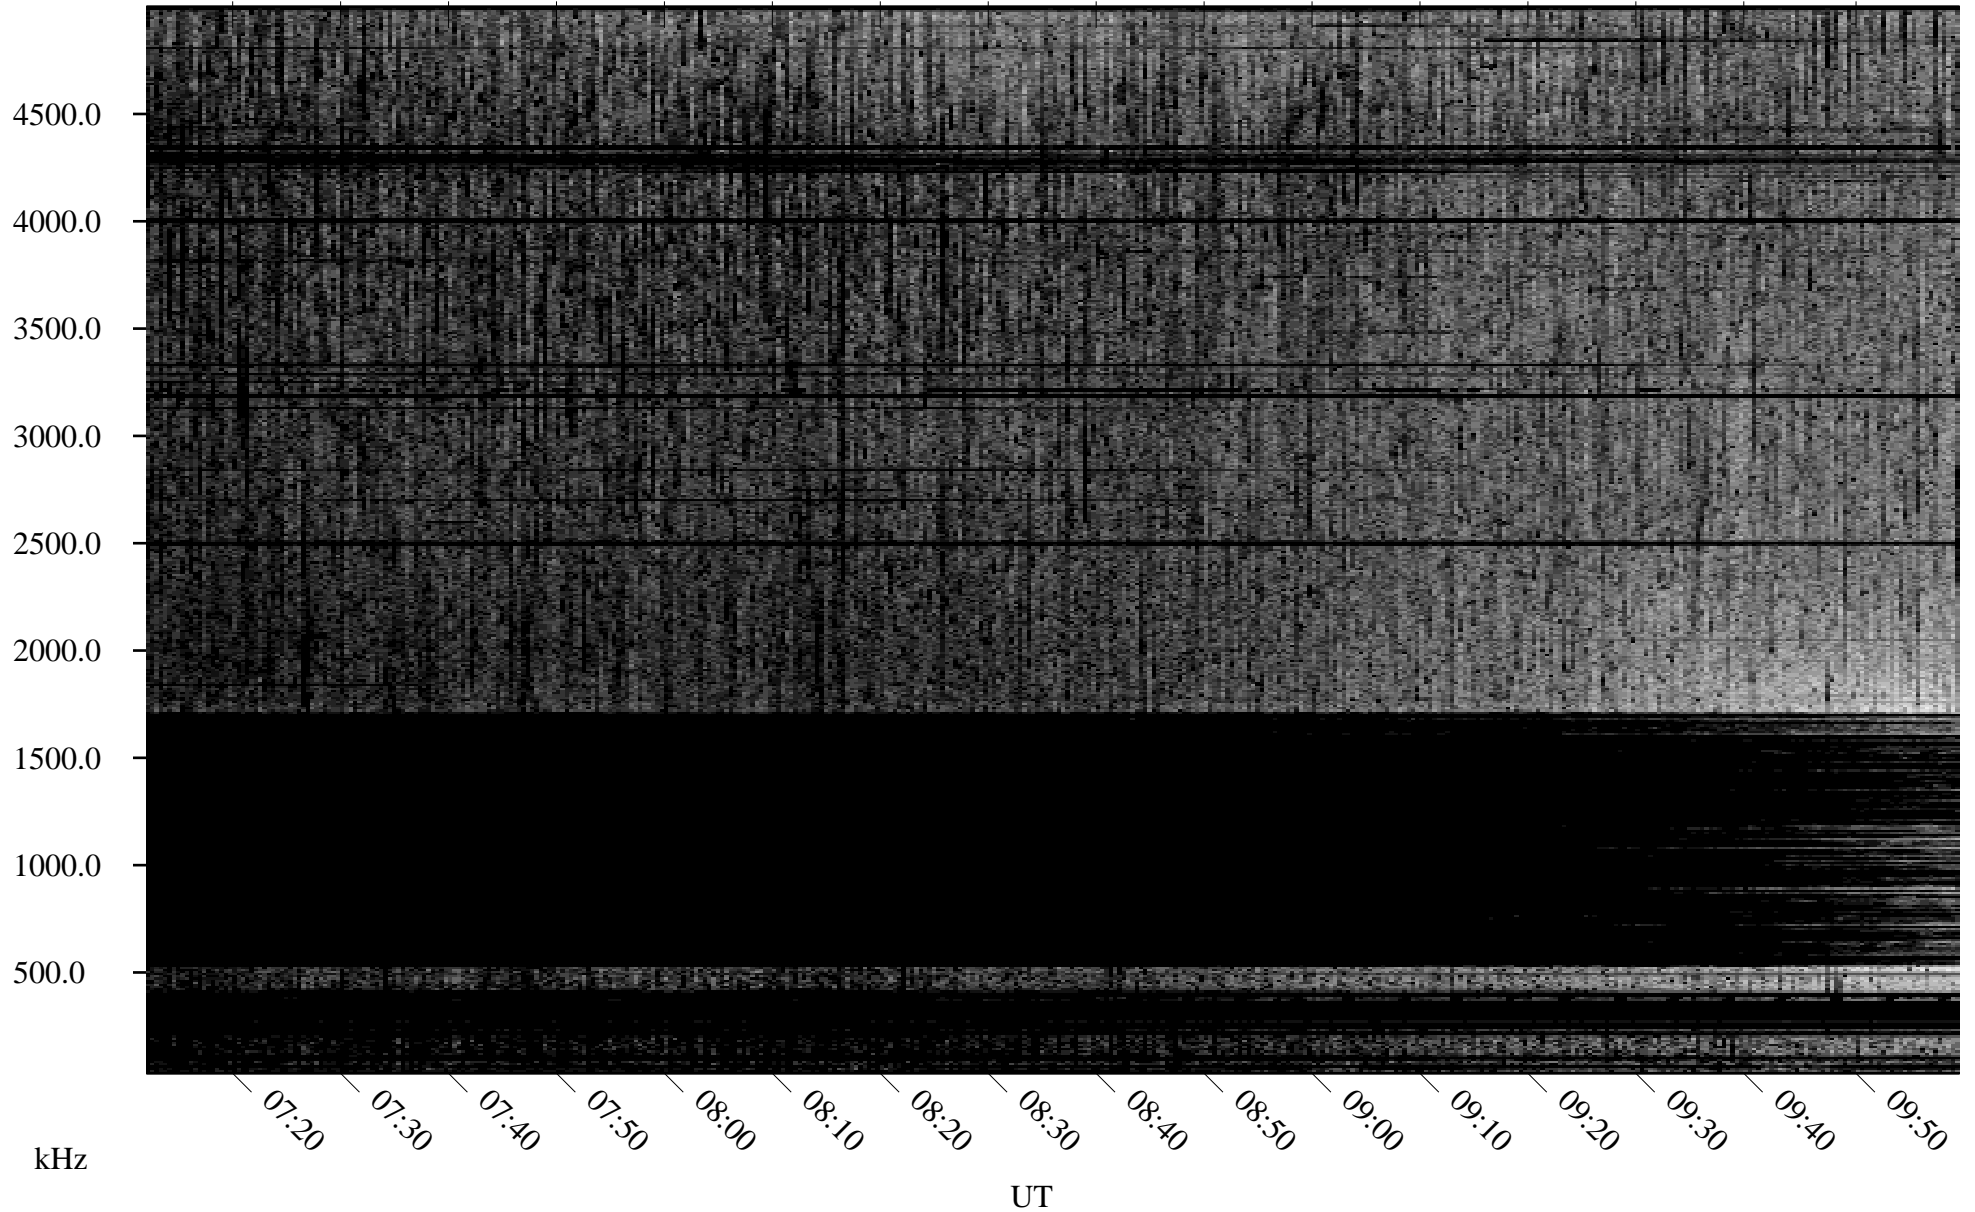

07/17/2009 Churchill, Manitoba

Linear Scale Black = 161 White = 15

ch09198l.r01SUm max_12

Page 1

07/17/2009 Churchill, Manitoba

Linear Scale Black = 161 White = 15

ch09198l.r01SUm max_12

Page 2

07/18/2009 Churchill, Manitoba

Linear Scale Black = 161 White = 15

ch09198l.r01SUm max_12

Page 3

07/18/2009 Churchill, Manitoba

Linear Scale Black = 161 White = 15

ch09198l.r01SUm max_12

Page 4

07/18/2009 Churchill, Manitoba

Linear Scale Black = 161 White = 15

ch09198l.r01SUm max_12

Page 5

07/18/2009 Churchill, Manitoba

Linear Scale Black = 161 White = 15

ch09198l.r01SUm max_12

Page 6

07/18/2009 Churchill, Manitoba

Linear Scale Black = 161 White = 15

ch09198l.r01SUm max_12

Page 7

07/18/2009 Churchill, Manitoba

Linear Scale Black = 161 White = 15

ch09198l.r01SUm max_12

Page 8