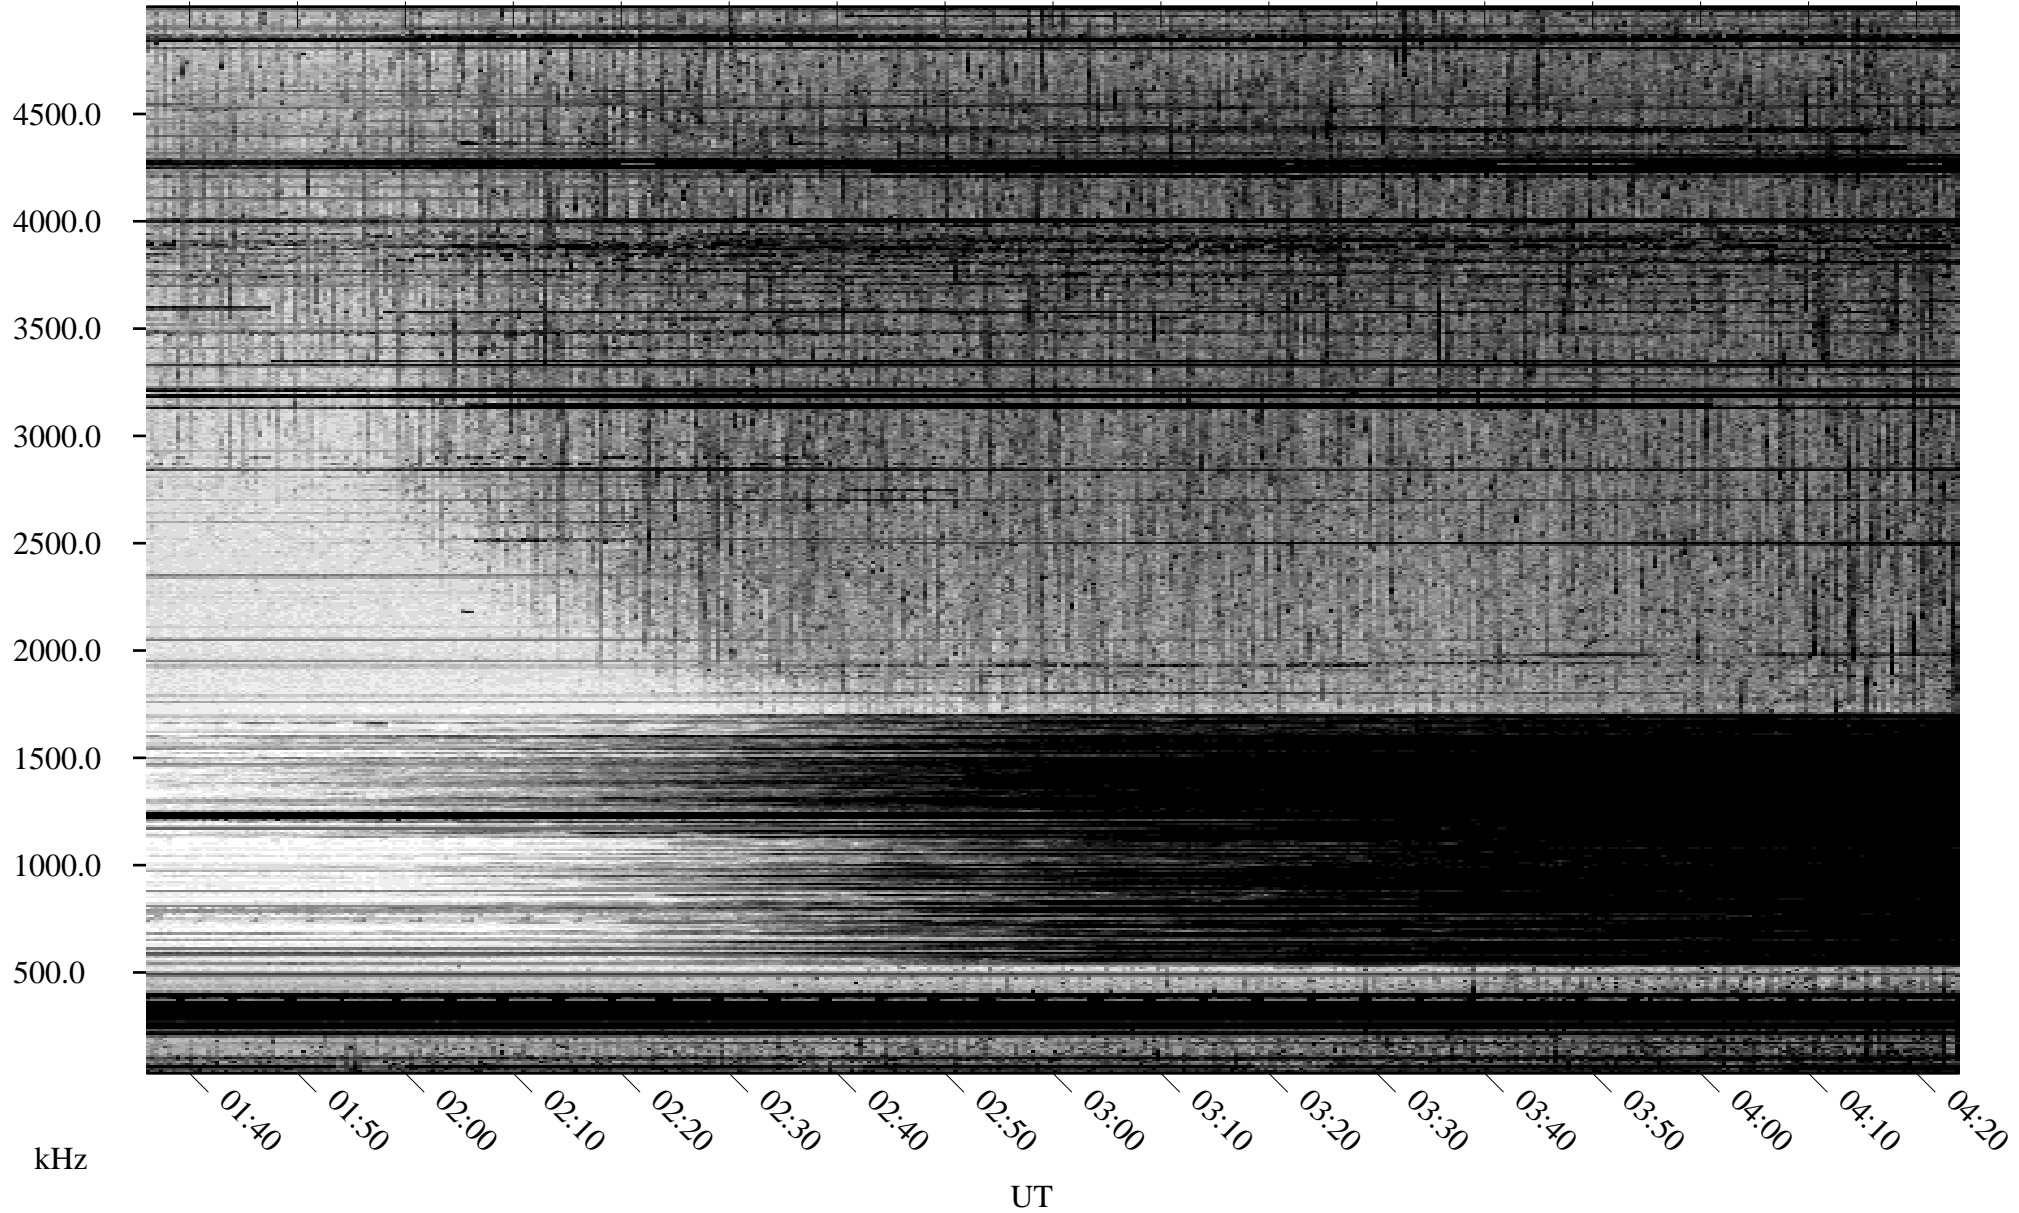

07/17/2009 Churchill, Manitoba

Linear Scale Black = 161 White = 15

ch09198l.r01SUm max_12

Page 1

07/17/2009 Churchill, Manitoba

Linear Scale Black = 161 White = 15

ch09198l.r01SUm max_12

Page 2

07/18/2009 Churchill, Manitoba

Linear Scale Black = 161 White = 15

ch09198l.r01SUm max_12

Page 3

07/18/2009 Churchill, Manitoba

Linear Scale Black = 161 White = 15

ch09198l.r01SUm max_12

Page 4

07/18/2009 Churchill, Manitoba

Linear Scale Black = 161 White = 15

ch09198l.r01SUm max_12

Page 5

07/18/2009 Churchill, Manitoba

Linear Scale Black = 161 White = 15

ch09198l.r01SUm max_12

Page 6

07/18/2009 Churchill, Manitoba

Linear Scale Black = 161 White = 15

ch09198l.r01SUm max_12

Page 7

07/18/2009 Churchill, Manitoba

Linear Scale Black = 161 White = 15

ch09198l.r01SUm max_12

Page 8