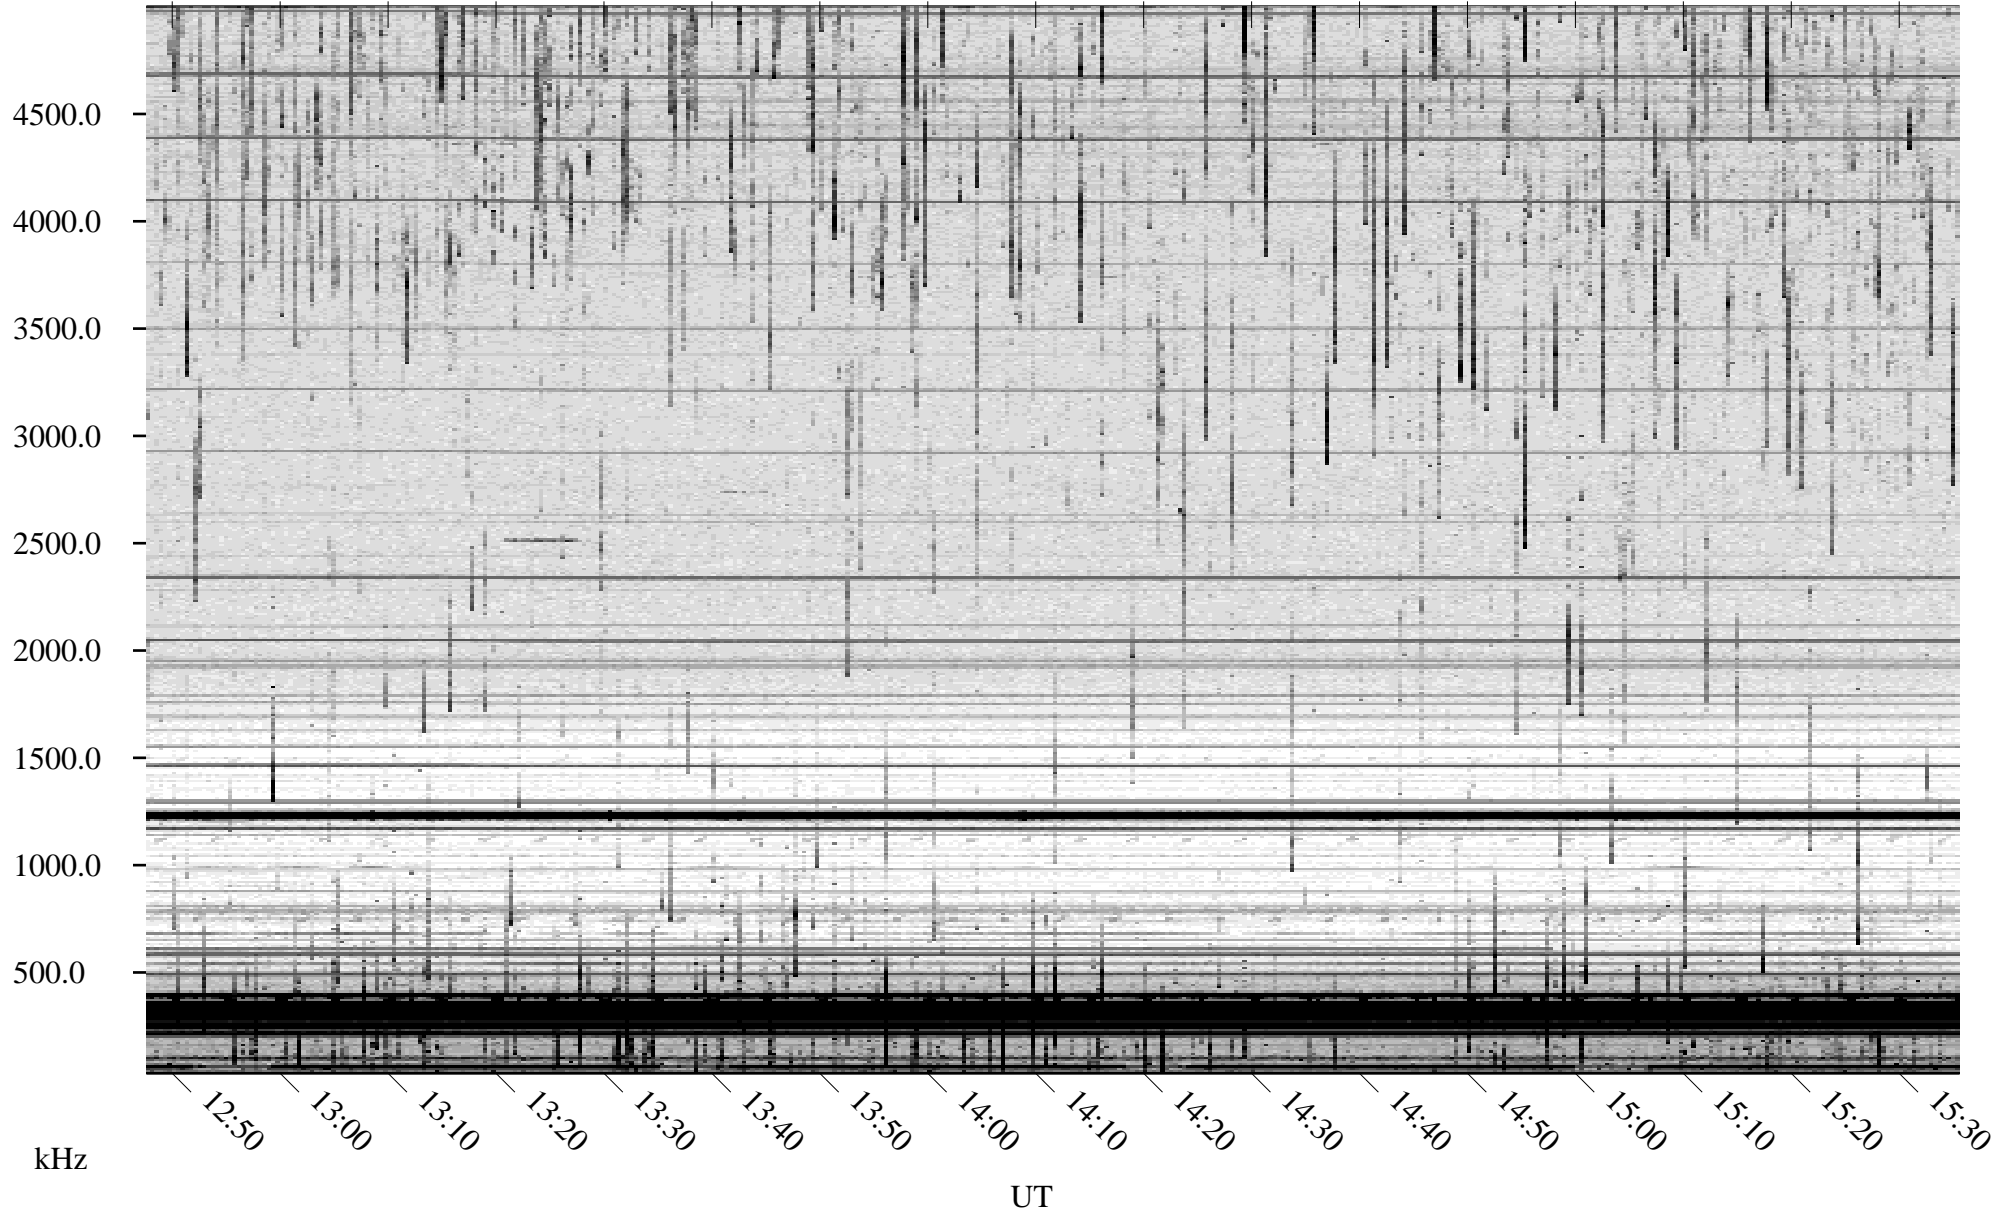

07/18/2009 Churchill, Manitoba

Linear Scale Black = 161 White = 15

ch09199l.r01SUm max_12

Page 1

07/18/2009 Churchill, Manitoba

Linear Scale Black = 161 White = 15

ch09199l.r01SUm max_12

Page 2

07/19/2009 Churchill, Manitoba

Linear Scale Black = 161 White = 15

ch09199l.r01SUm max_12

Page 3

07/19/2009 Churchill, Manitoba

Linear Scale Black = 161 White = 15

ch09199l.r01SUM max_12

Page 4

07/19/2009 Churchill, Manitoba

Linear Scale Black = 161 White = 15

ch09199l.r01SUm max_12

Page 5

07/19/2009 Churchill, Manitoba

Linear Scale Black = 161 White = 15

ch09199l.r01SUm max_12

Page 6

07/19/2009 Churchill, Manitoba

Linear Scale Black = 161 White = 15

ch09199l.r01SUm max_12

Page 7

07/19/2009 Churchill, Manitoba

Linear Scale Black = 161 White = 15

ch09199l.r01SUm max_12

Page 8