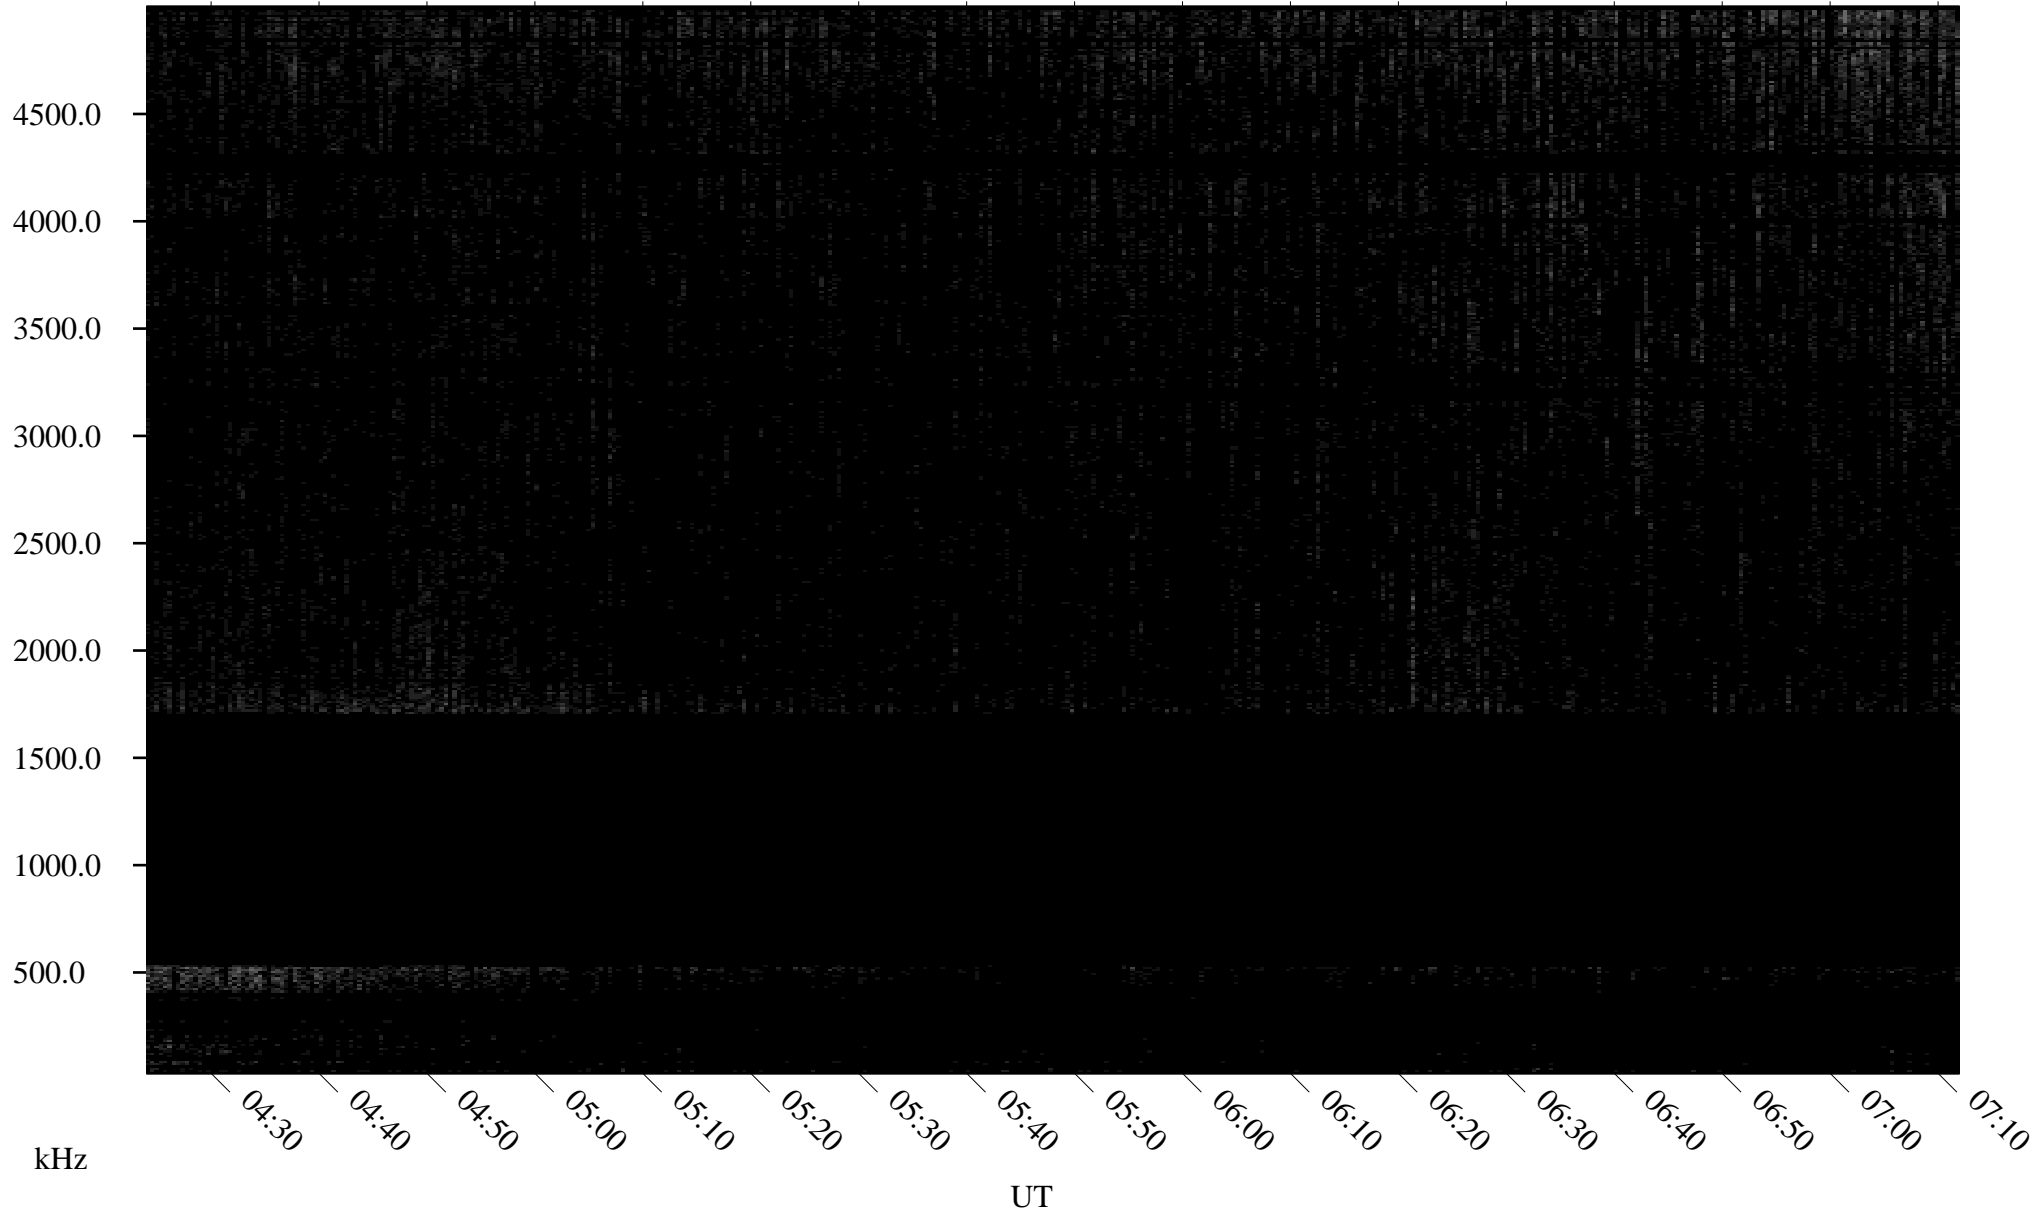

07/18/2009 Churchill, Manitoba

Linear Scale Black = 161 White = 15

ch09199l.r01SUm max_12

Page 1

07/18/2009 Churchill, Manitoba

Linear Scale Black = 161 White = 15

ch09199l.r01SUm max_12

Page 2

07/19/2009 Churchill, Manitoba

Linear Scale Black = 161 White = 15

ch09199l.r01SUm max_12

Page 3

07/19/2009 Churchill, Manitoba

Linear Scale Black = 161 White = 15

ch09199l.r01SUM max_12

Page 4

07/19/2009 Churchill, Manitoba

Linear Scale Black = 161 White = 15

ch09199l.r01SUm max_12

Page 5

07/19/2009 Churchill, Manitoba

Linear Scale Black = 161 White = 15

ch09199l.r01SUm max_12

Page 6

07/19/2009 Churchill, Manitoba

Linear Scale Black = 161 White = 15

ch09199l.r01SUm max_12

Page 7

07/19/2009 Churchill, Manitoba

Linear Scale Black = 161 White = 15

ch09199l.r01SUm max_12

Page 8