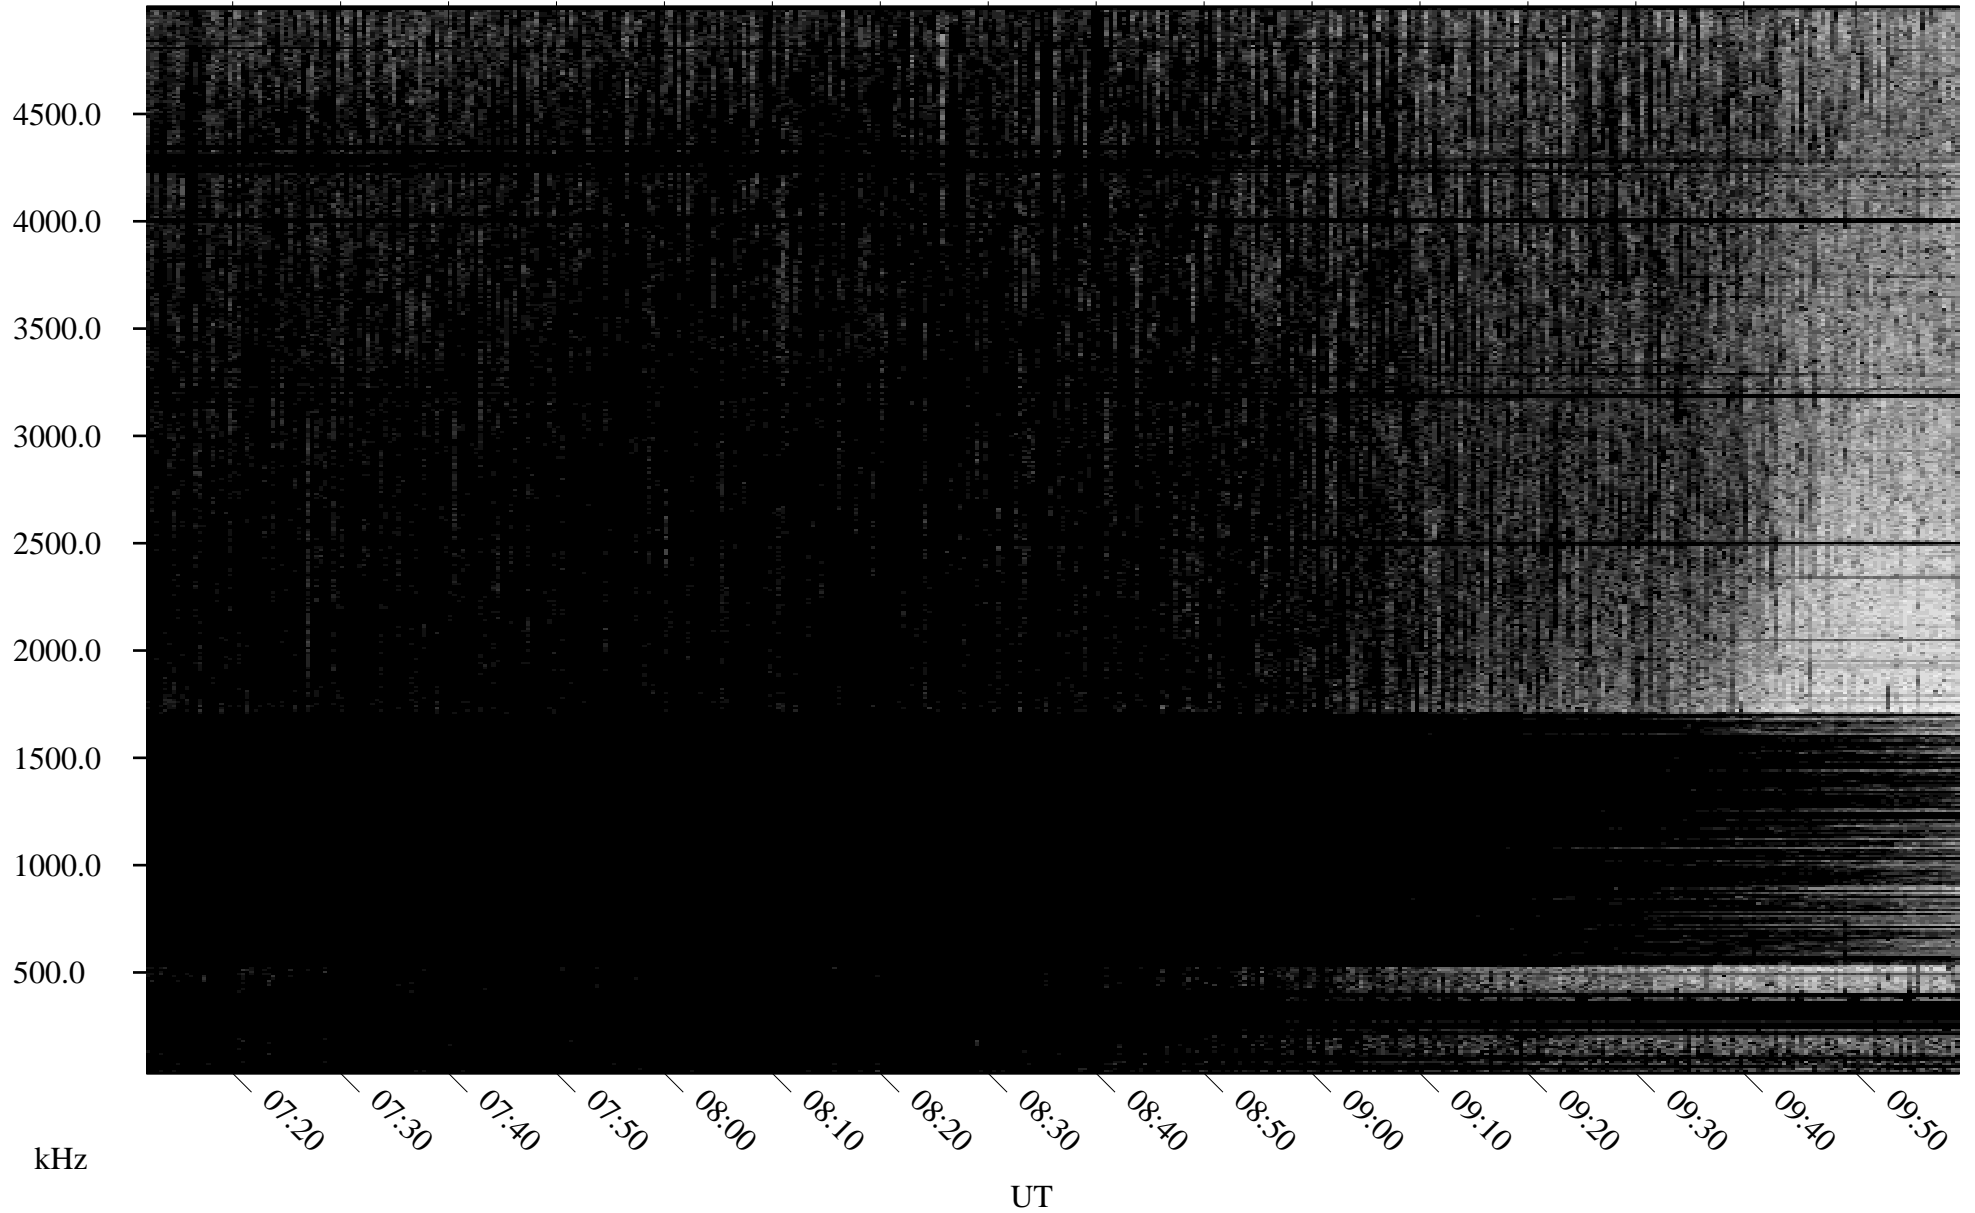

07/18/2009 Churchill, Manitoba

Linear Scale Black = 161 White = 15

ch09199l.r01SUm max_12

Page 1

07/18/2009 Churchill, Manitoba

Linear Scale Black = 161 White = 15

ch09199l.r01SUm max_12

Page 2

07/19/2009 Churchill, Manitoba

Linear Scale Black = 161 White = 15

ch09199l.r01SUm max_12

Page 3

07/19/2009 Churchill, Manitoba

Linear Scale Black = 161 White = 15

ch09199l.r01SUM max_12

Page 4

07/19/2009 Churchill, Manitoba

Linear Scale Black = 161 White = 15

ch09199l.r01SUm max_12

Page 5

07/19/2009 Churchill, Manitoba

Linear Scale Black = 161 White = 15

ch09199l.r01SUm max_12

Page 6

07/19/2009 Churchill, Manitoba

Linear Scale Black = 161 White = 15

ch09199l.r01SUm max_12

Page 7

07/19/2009 Churchill, Manitoba

Linear Scale Black = 161 White = 15

ch09199l.r01SUm max_12

Page 8