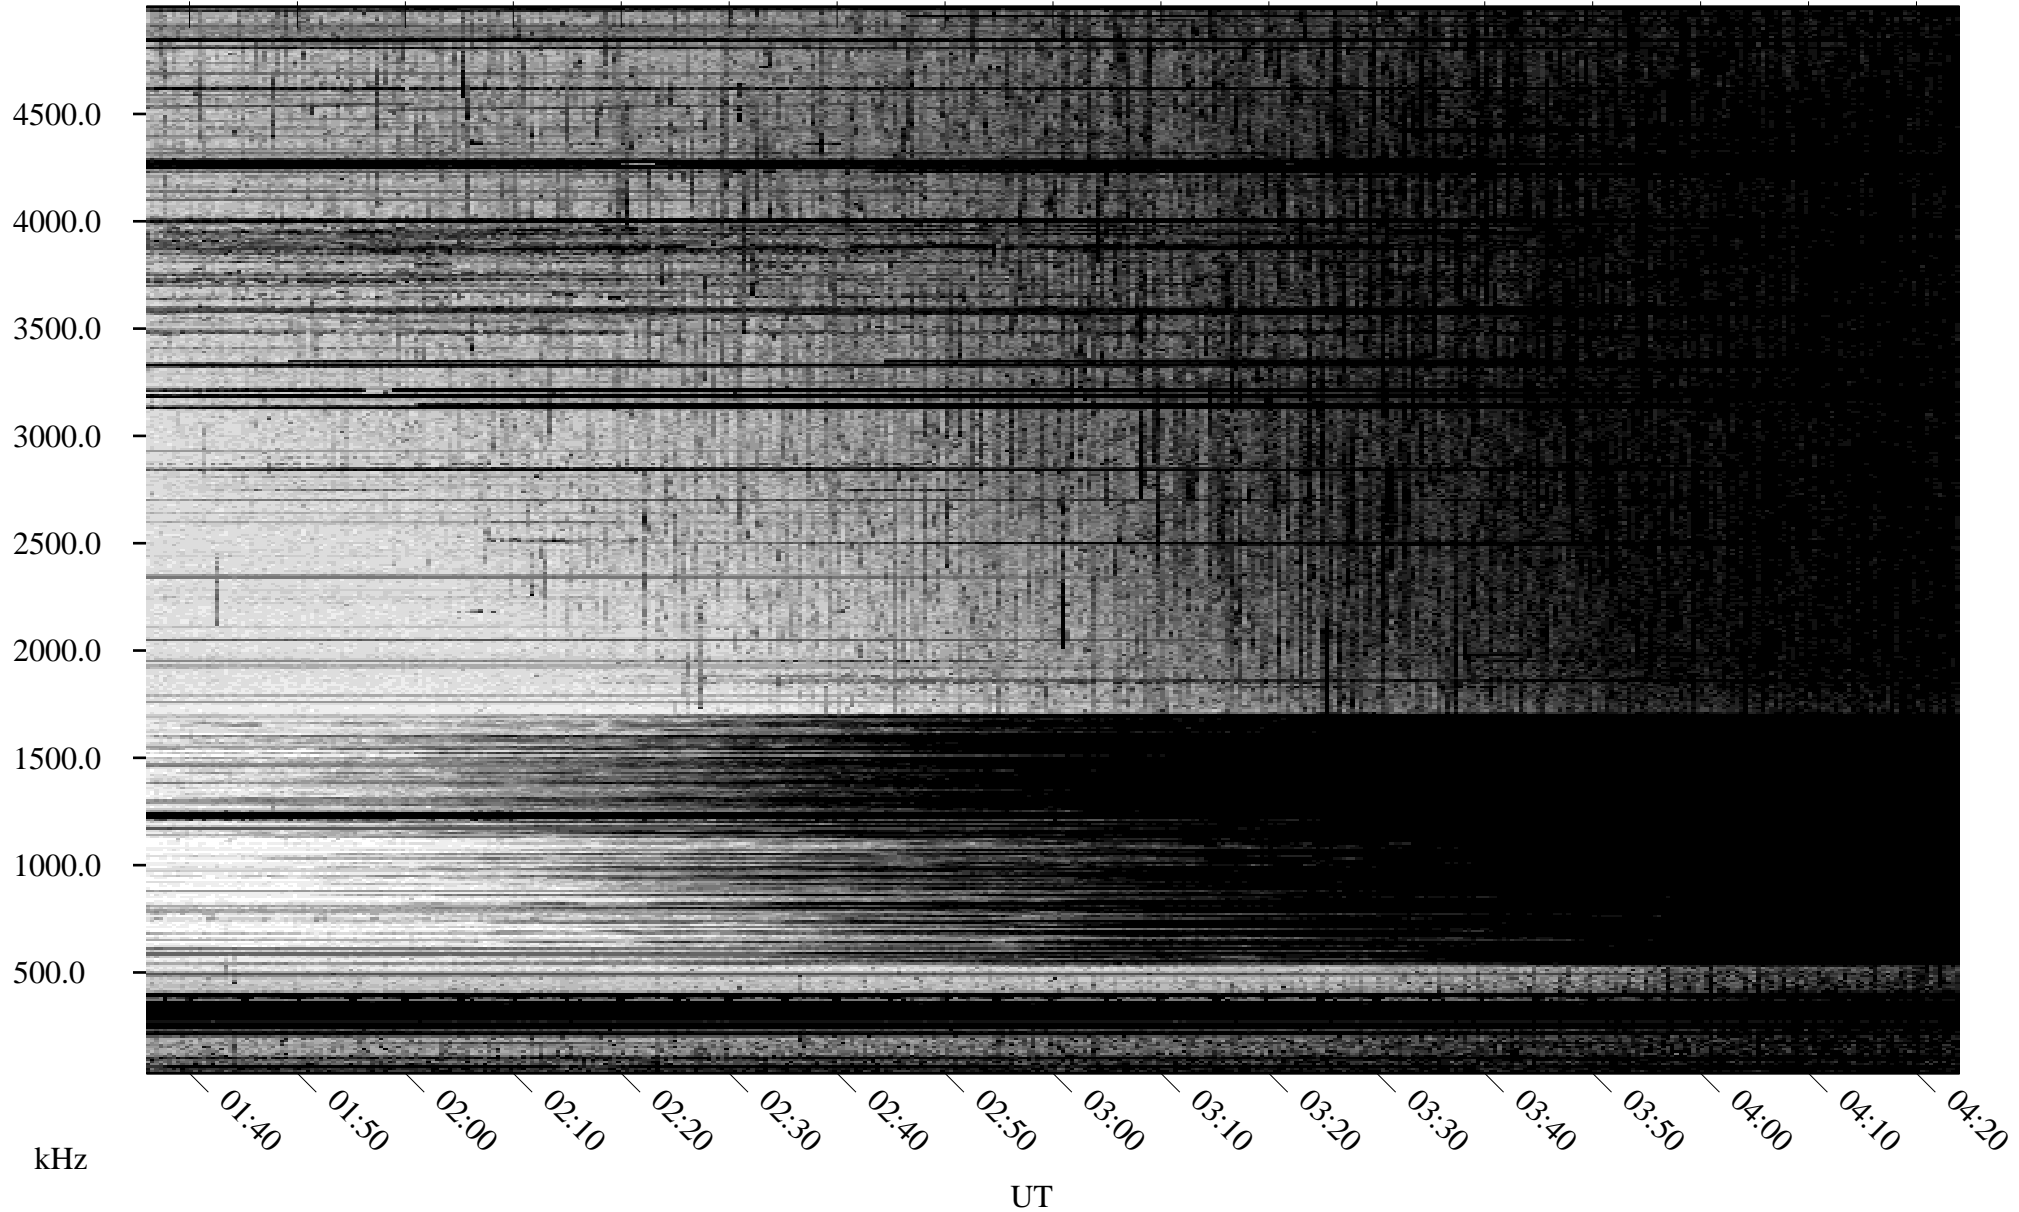

07/18/2009 Churchill, Manitoba

Linear Scale Black = 161 White = 15

ch09199l.r01SUm max_12

Page 1

07/18/2009 Churchill, Manitoba

Linear Scale Black = 161 White = 15

ch09199l.r01SUm max_12

Page 2

07/19/2009 Churchill, Manitoba

Linear Scale Black = 161 White = 15

ch09199l.r01SUm max_12

Page 3

07/19/2009 Churchill, Manitoba

Linear Scale Black = 161 White = 15

ch09199l.r01SUM max_12

Page 4

07/19/2009 Churchill, Manitoba

Linear Scale Black = 161 White = 15

ch09199l.r01SUm max_12

Page 5

07/19/2009 Churchill, Manitoba

Linear Scale Black = 161 White = 15

ch09199l.r01SUm max_12

Page 6

07/19/2009 Churchill, Manitoba

Linear Scale Black = 161 White = 15

ch09199l.r01SUm max_12

Page 7

07/19/2009 Churchill, Manitoba

Linear Scale Black = 161 White = 15

ch09199l.r01SUm max_12

Page 8