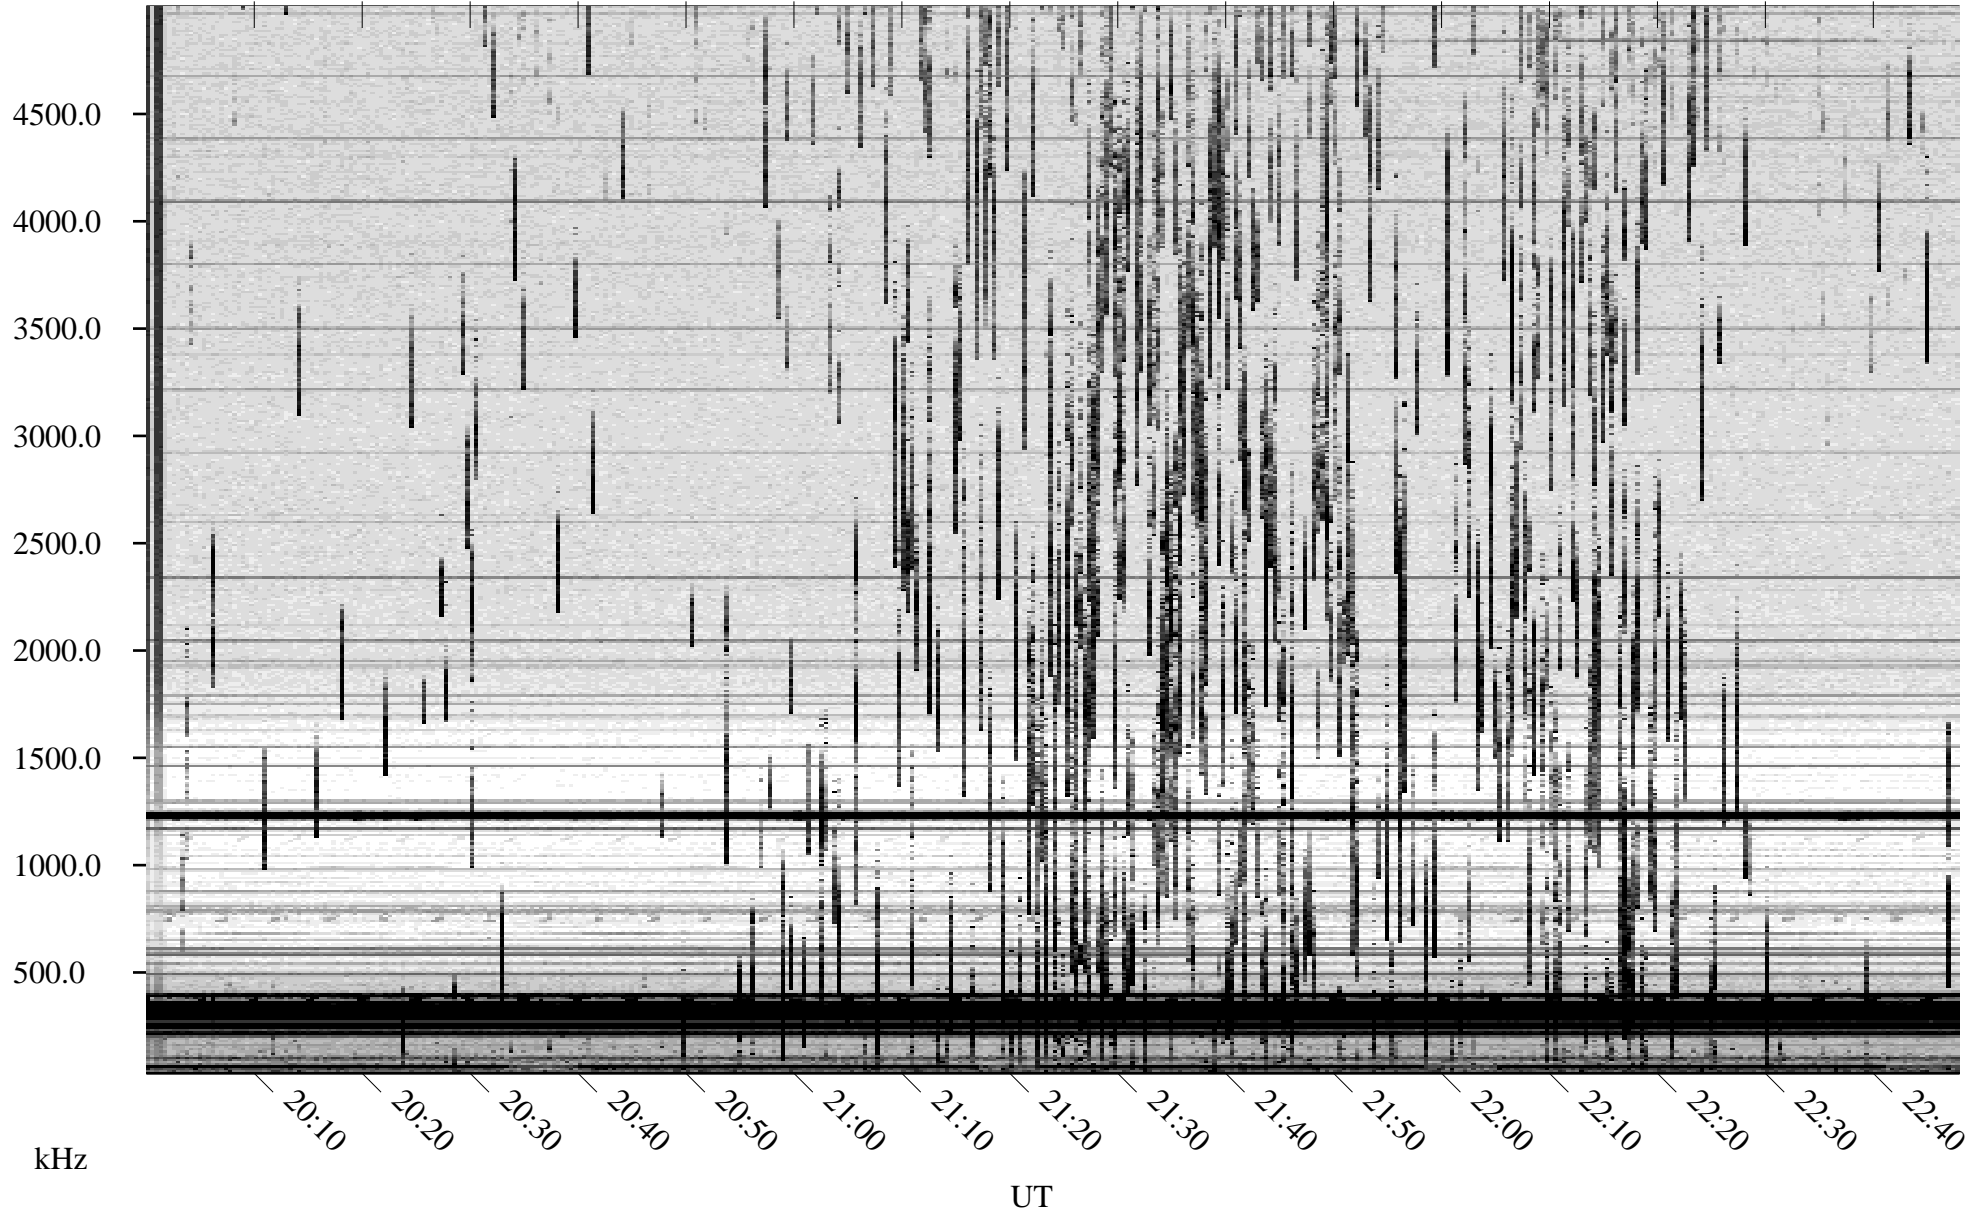

07/18/2009 Churchill, Manitoba

Linear Scale Black = 161 White = 15

ch09199l.r01SUm max_12

Page 1

07/18/2009 Churchill, Manitoba

Linear Scale Black = 161 White = 15

ch09199l.r01SUm max_12

Page 2

07/19/2009 Churchill, Manitoba

Linear Scale Black = 161 White = 15

ch09199l.r01SUm max_12

Page 3

07/19/2009 Churchill, Manitoba

Linear Scale Black = 161 White = 15

ch09199l.r01SUM max_12

Page 4

07/19/2009 Churchill, Manitoba

Linear Scale Black = 161 White = 15

ch09199l.r01SUm max_12

Page 5

07/19/2009 Churchill, Manitoba

Linear Scale Black = 161 White = 15

ch09199l.r01SUm max_12

Page 6

07/19/2009 Churchill, Manitoba

Linear Scale Black = 161 White = 15

ch09199l.r01SUm max_12

Page 7

07/19/2009 Churchill, Manitoba

Linear Scale Black = 161 White = 15

ch09199l.r01SUm max_12

Page 8