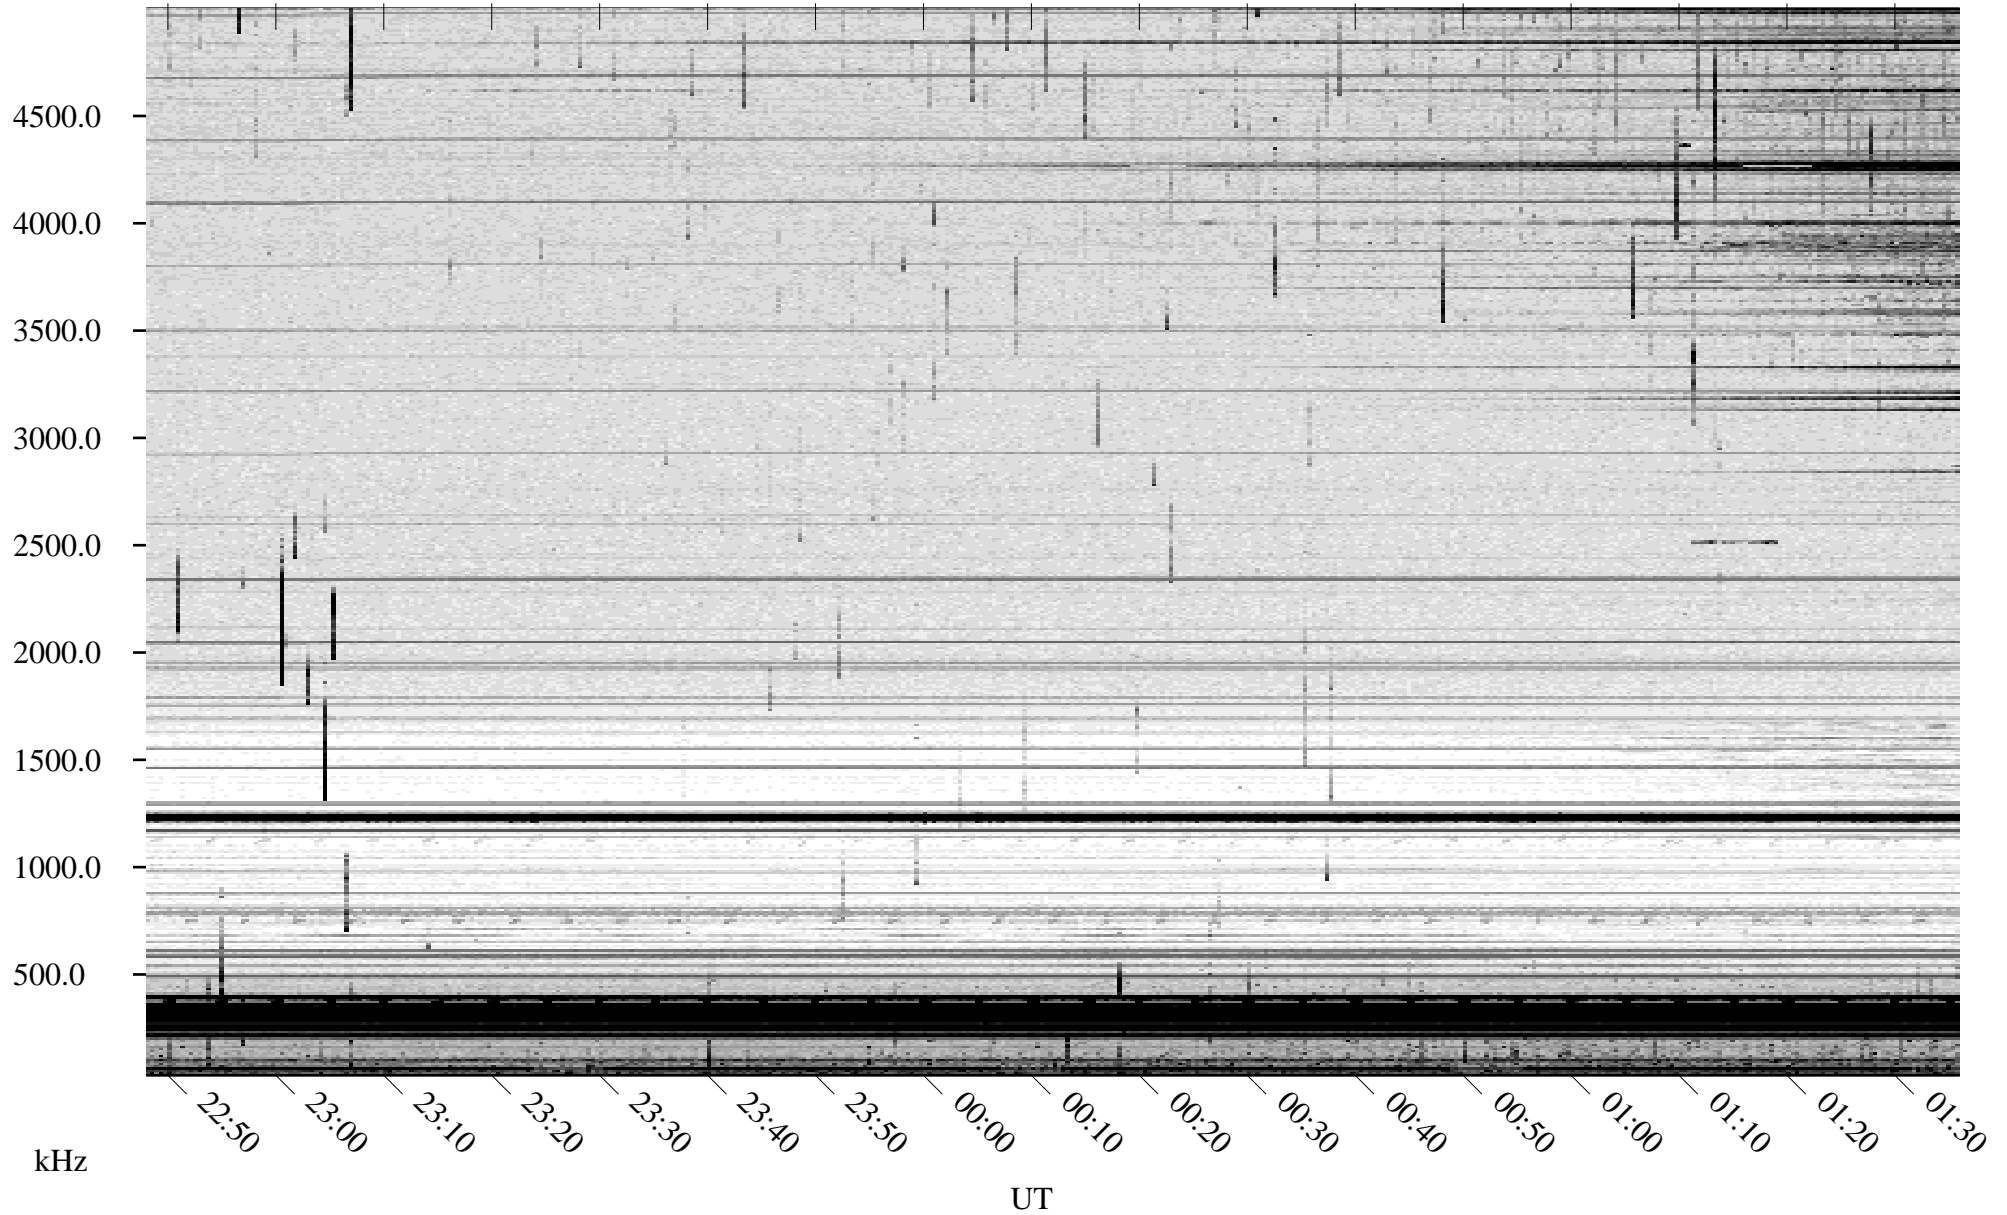

07/18/2009 Churchill, Manitoba

Linear Scale Black = 161 White = 15

ch09199l.r01SUm max_12

Page 1

07/18/2009 Churchill, Manitoba

Linear Scale Black = 161 White = 15

ch09199l.r01SUm max_12

Page 2

07/19/2009 Churchill, Manitoba

Linear Scale Black = 161 White = 15

ch09199l.r01SUm max_12

Page 3

07/19/2009 Churchill, Manitoba

Linear Scale Black = 161 White = 15

ch09199l.r01SUM max_12

Page 4

07/19/2009 Churchill, Manitoba

Linear Scale Black = 161 White = 15

ch09199l.r01SUm max_12

Page 5

07/19/2009 Churchill, Manitoba

Linear Scale Black = 161 White = 15

ch09199l.r01SUm max_12

Page 6

07/19/2009 Churchill, Manitoba

Linear Scale Black = 161 White = 15

ch09199l.r01SUm max_12

Page 7

07/19/2009 Churchill, Manitoba

Linear Scale Black = 161 White = 15

ch09199l.r01SUm max_12

Page 8