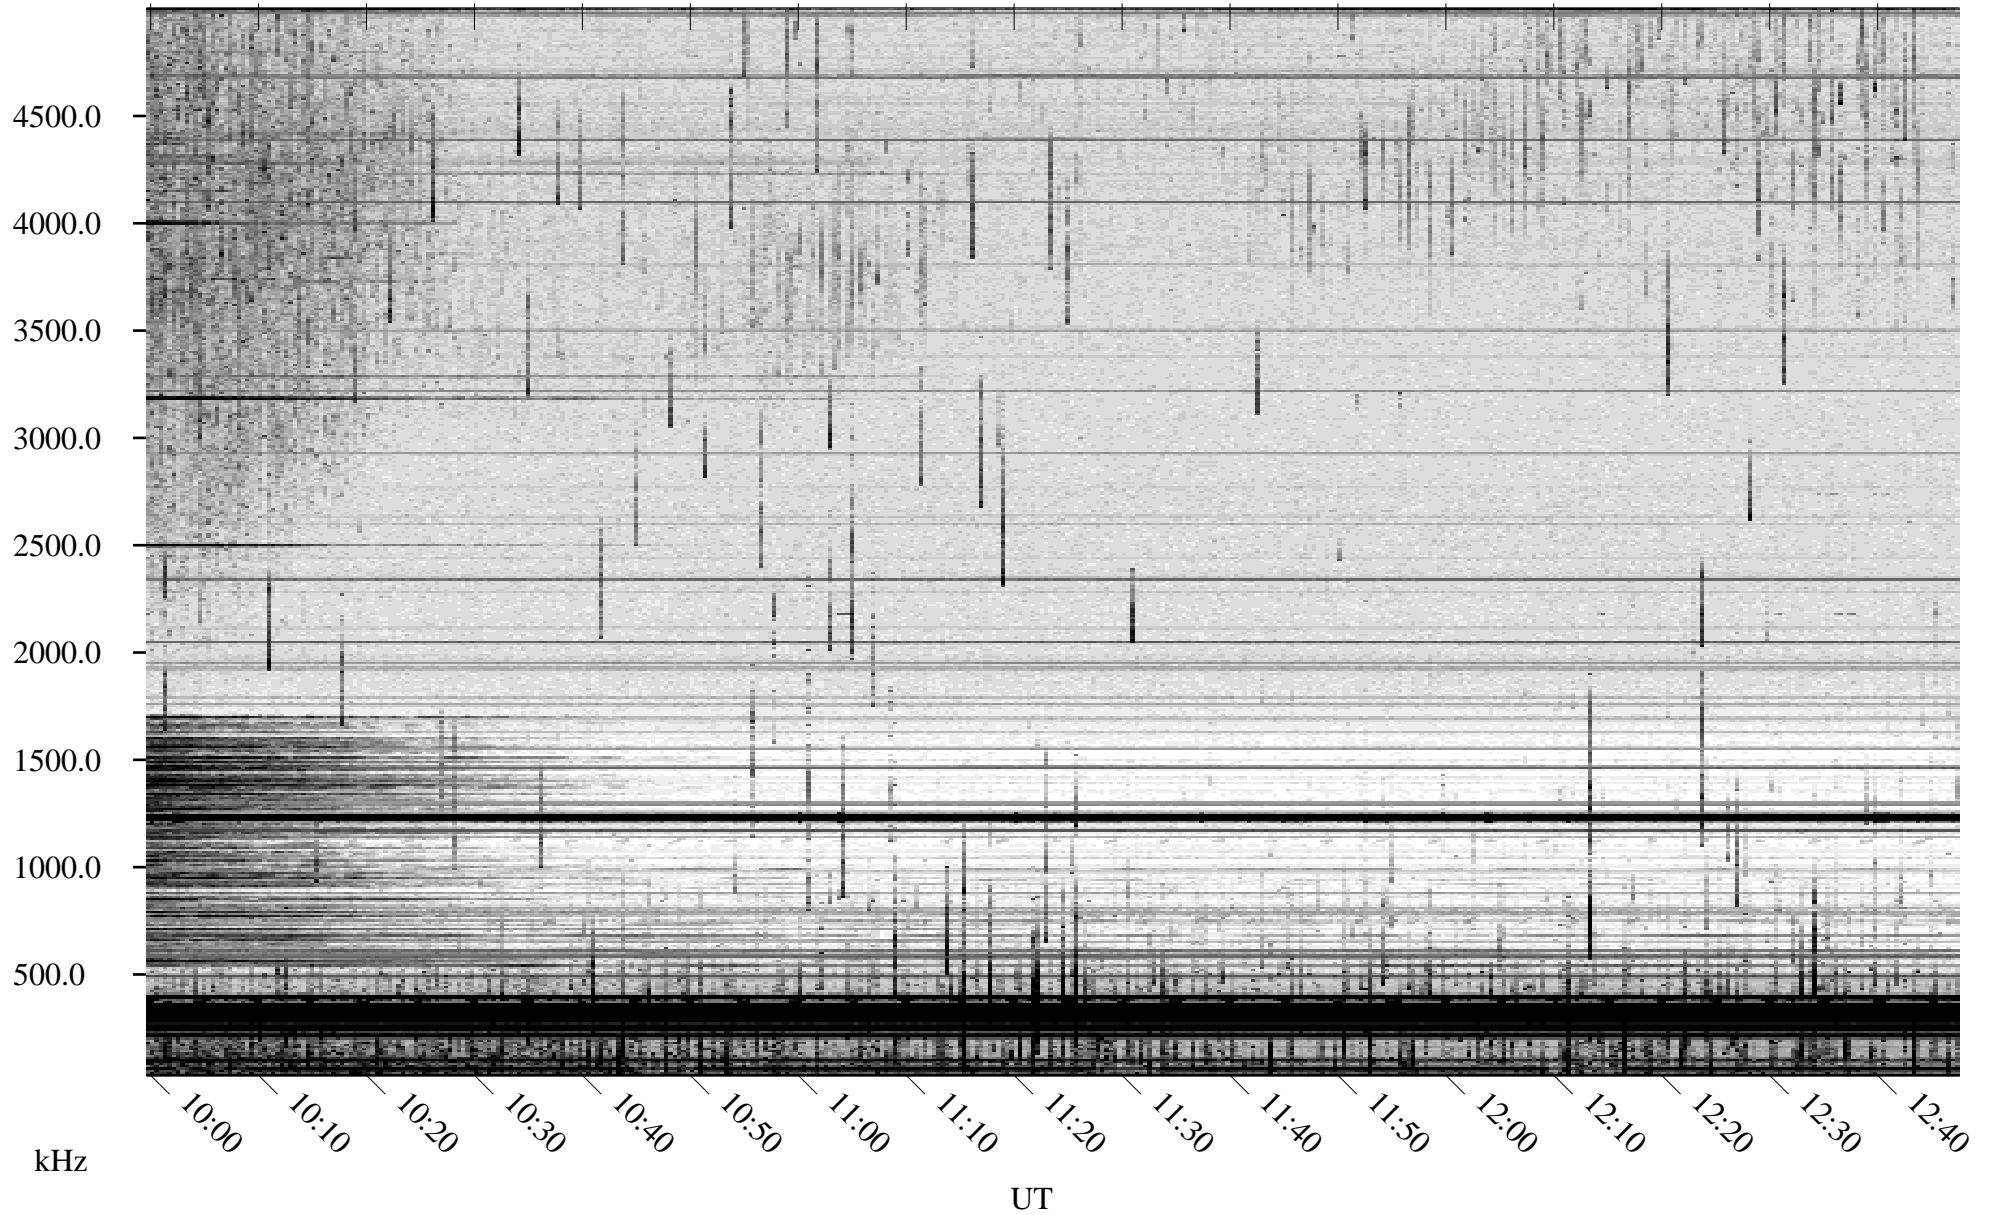

07/18/2009 Churchill, Manitoba

Linear Scale Black = 161 White = 15

ch09199l.r01SUm max_12

Page 1

07/18/2009 Churchill, Manitoba

Linear Scale Black = 161 White = 15

ch09199l.r01SUm max_12

Page 2

07/19/2009 Churchill, Manitoba

Linear Scale Black = 161 White = 15

ch09199l.r01SUm max_12

Page 3

07/19/2009 Churchill, Manitoba

Linear Scale Black = 161 White = 15

ch09199l.r01SUM max_12

Page 4

07/19/2009 Churchill, Manitoba

Linear Scale Black = 161 White = 15

ch09199l.r01SUm max_12

Page 5

07/19/2009 Churchill, Manitoba

Linear Scale Black = 161 White = 15

ch09199l.r01SUm max_12

Page 6

07/19/2009 Churchill, Manitoba

Linear Scale Black = 161 White = 15

ch09199l.r01SUm max_12

Page 7

07/19/2009 Churchill, Manitoba

Linear Scale Black = 161 White = 15

ch09199l.r01SUm max_12

Page 8