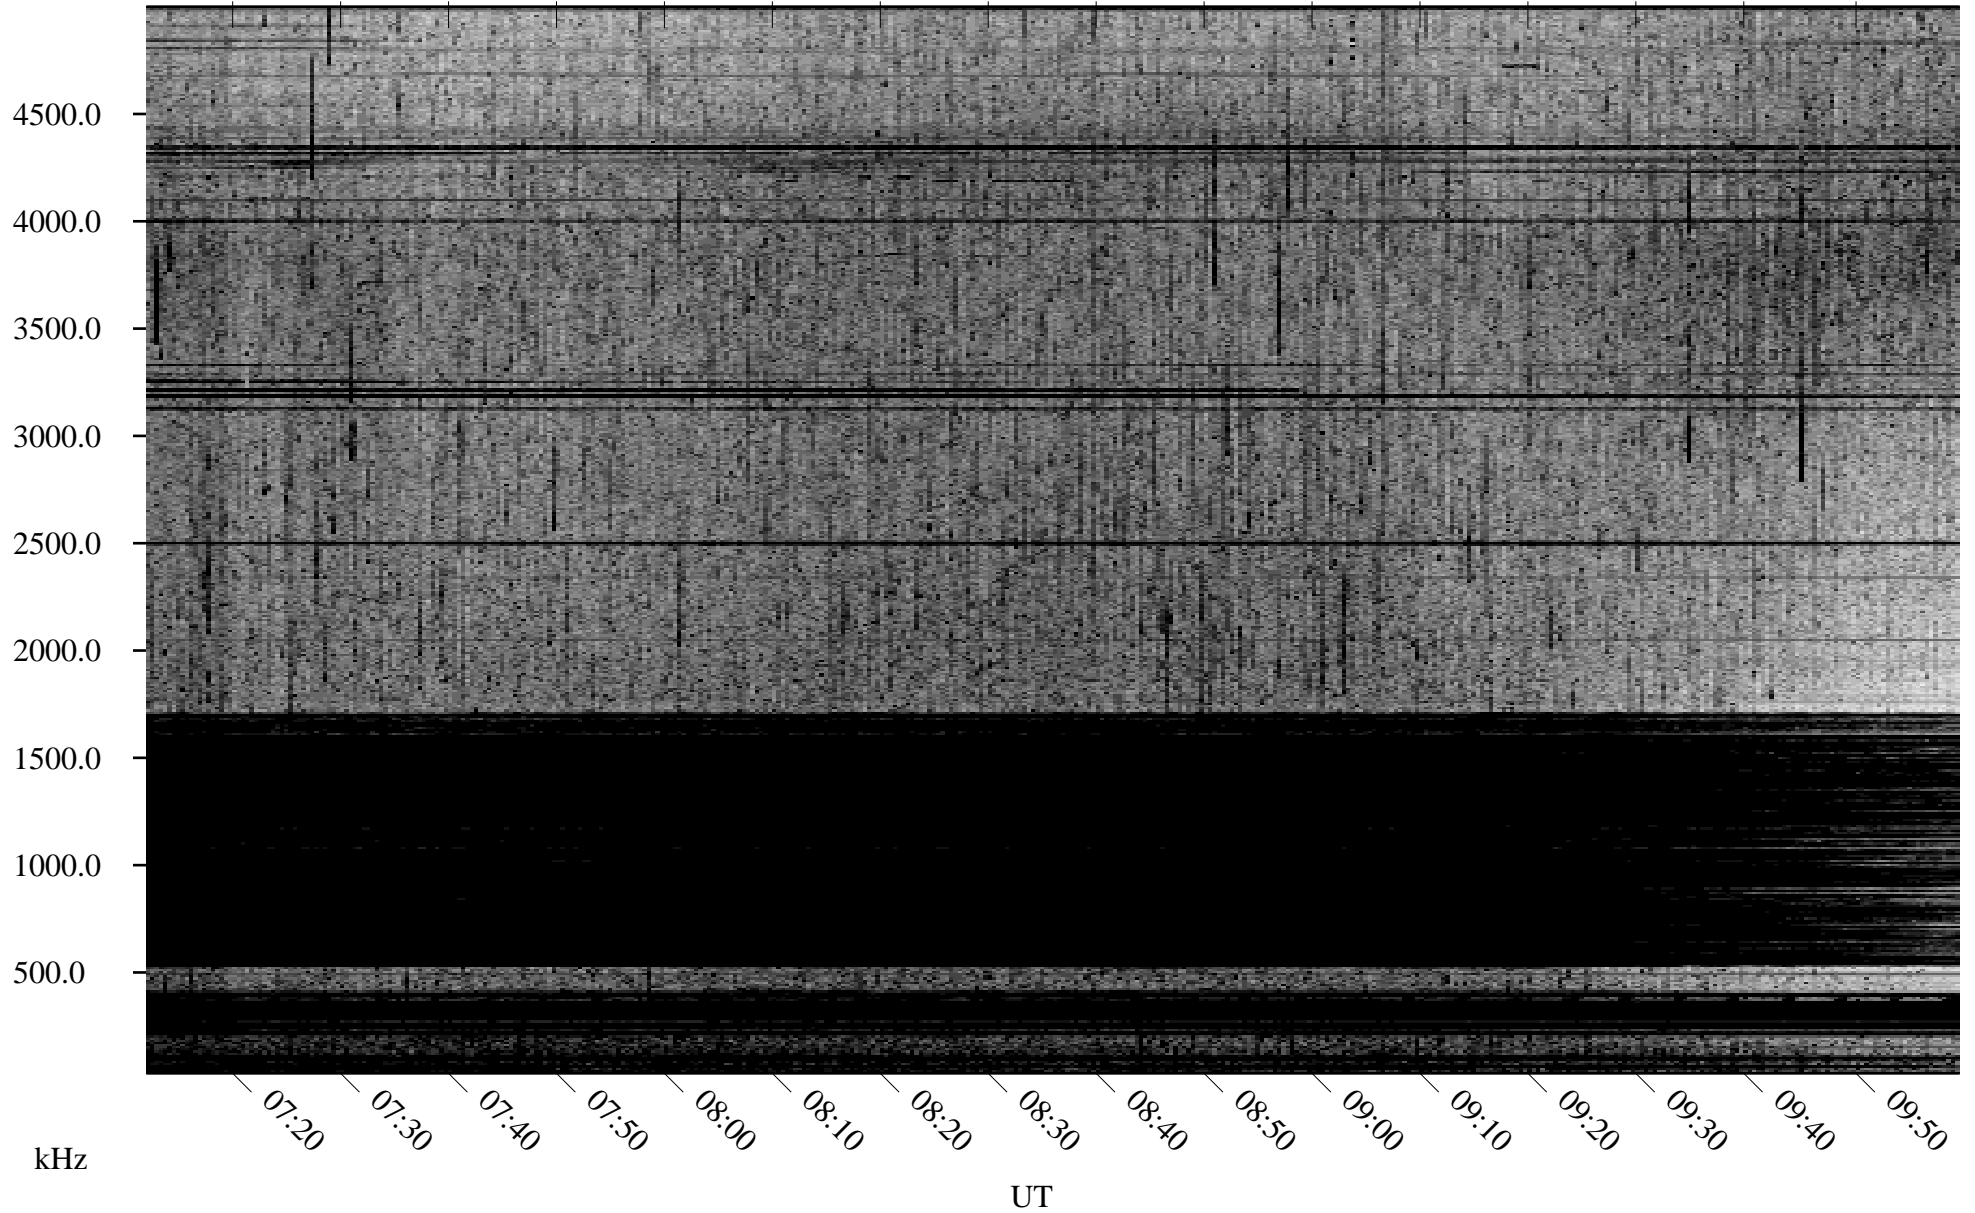

07/20/2009 Churchill, Manitoba

Linear Scale Black = 161 White = 15

ch092011.r01SUm max_12

Page 1

07/20/2009 Churchill, Manitoba

Linear Scale Black = 161 White = 15

ch092011.r01SUm max_12

Page 2

07/21/2009 Churchill, Manitoba

Linear Scale Black = 161 White = 15

ch092011.r01SUm max_12

Page 3

07/21/2009 Churchill, Manitoba

Linear Scale Black = 161 White = 15

ch092011.r01SUm max_12

Page 4

07/21/2009 Churchill, Manitoba

Linear Scale Black = 161 White = 15

ch092011.r01SUm max_12

Page 5

07/21/2009 Churchill, Manitoba

Linear Scale Black = 161 White = 15

ch092011.r01SUm max_12

Page 6

07/21/2009 Churchill, Manitoba

Linear Scale Black = 161 White = 15

ch092011.r01SUm max_12

Page 7

07/21/2009 Churchill, Manitoba

Linear Scale Black = 161 White = 15

ch092011.r01SUm max_12

Page 8