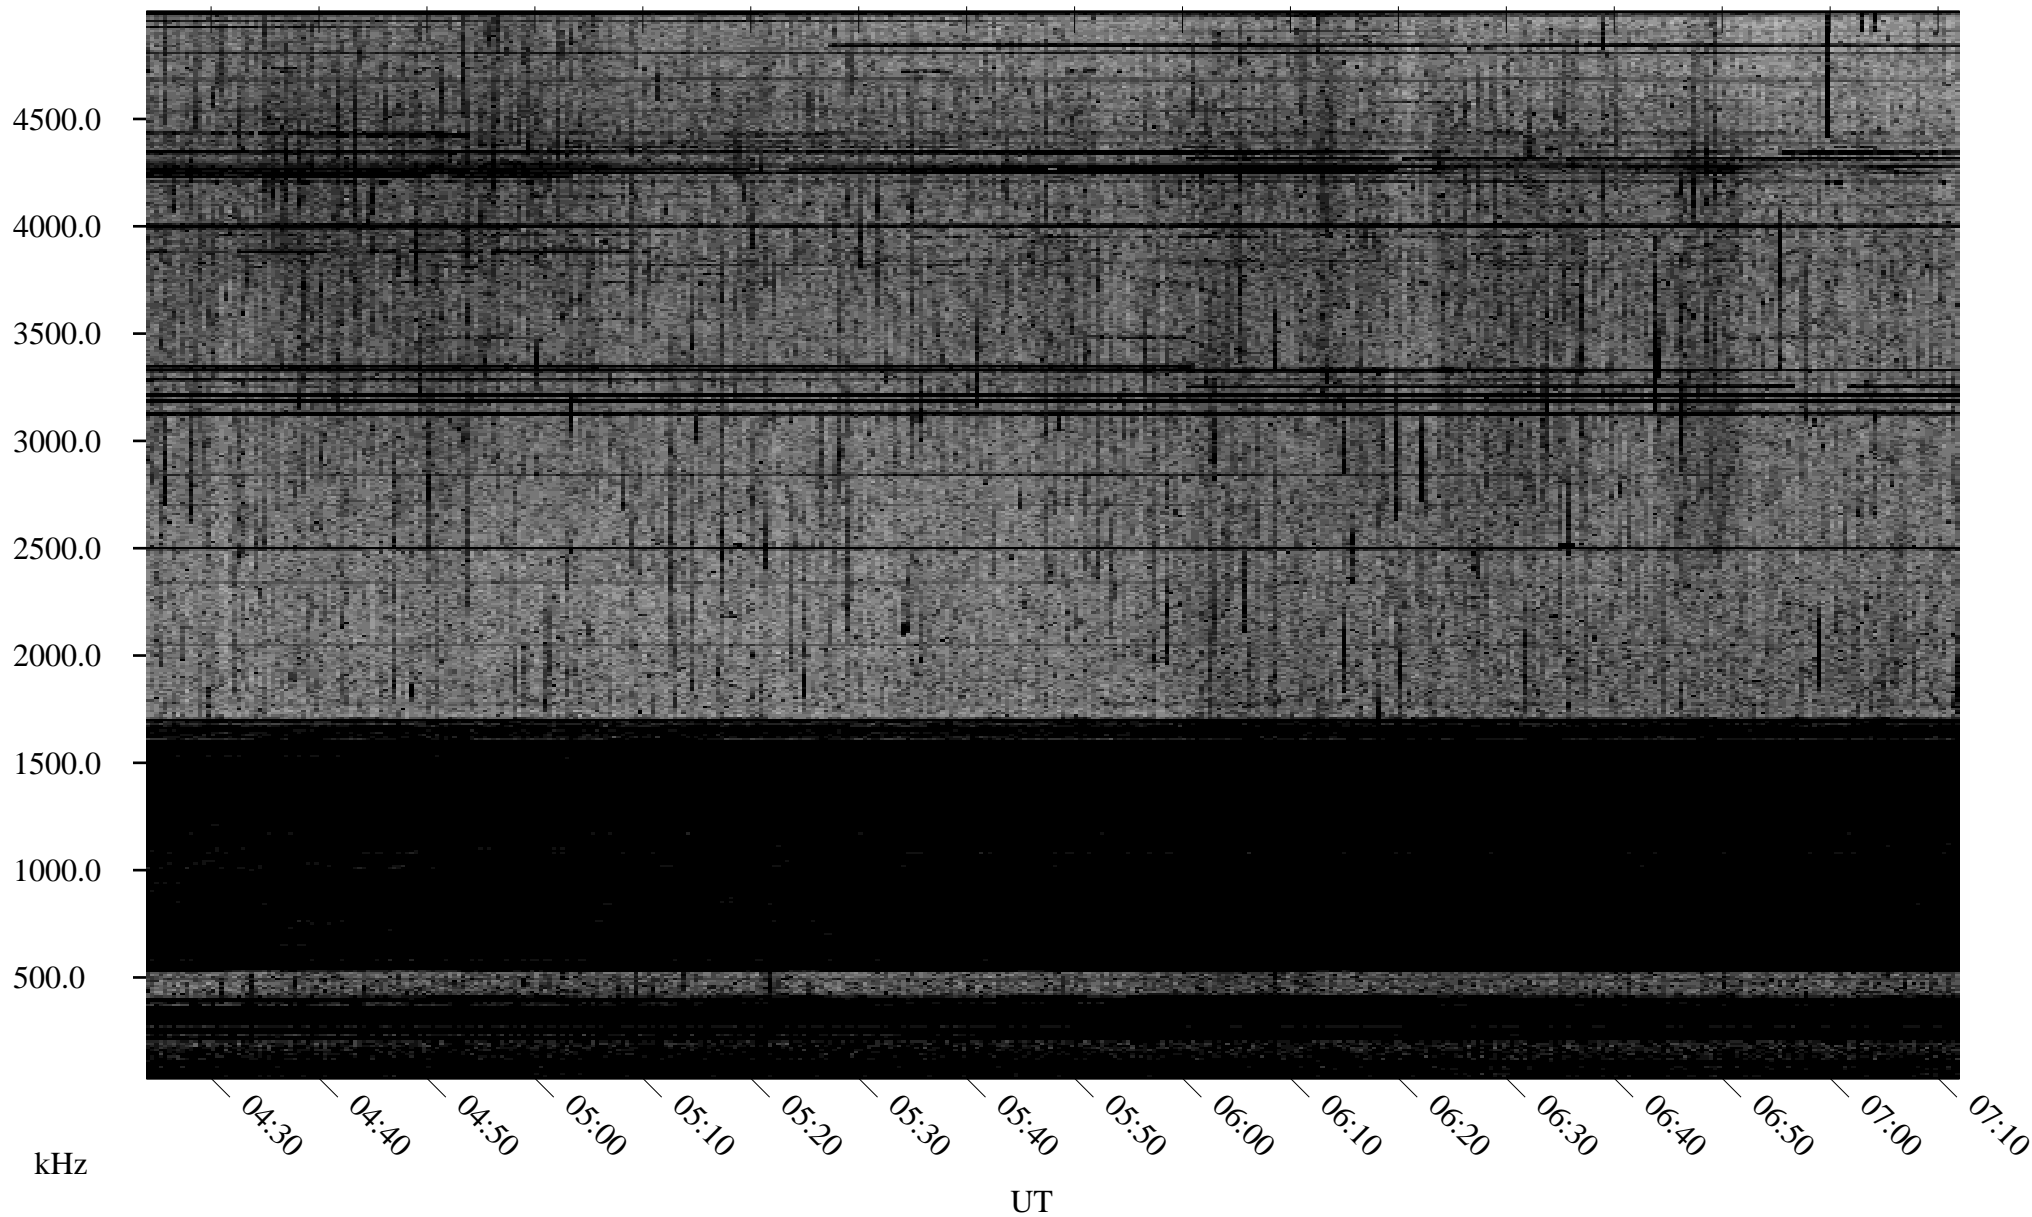

07/20/2009 Churchill, Manitoba

Linear Scale Black = 161 White = 15

ch092011.r01SUm max_12

Page 1

07/20/2009 Churchill, Manitoba

Linear Scale Black = 161 White = 15

ch092011.r01SUm max_12

Page 2

07/21/2009 Churchill, Manitoba

Linear Scale Black = 161 White = 15

ch092011.r01SUm max_12

Page 3

07/21/2009 Churchill, Manitoba

Linear Scale Black = 161 White = 15

ch092011.r01SUm max_12

Page 4

07/21/2009 Churchill, Manitoba

Linear Scale Black = 161 White = 15

ch092011.r01SUm max_12

Page 5

07/21/2009 Churchill, Manitoba

Linear Scale Black = 161 White = 15

ch092011.r01SUm max_12

Page 6

07/21/2009 Churchill, Manitoba

Linear Scale Black = 161 White = 15

ch092011.r01SUm max_12

Page 7

07/21/2009 Churchill, Manitoba

Linear Scale Black = 161 White = 15

ch092011.r01SUm max_12

Page 8