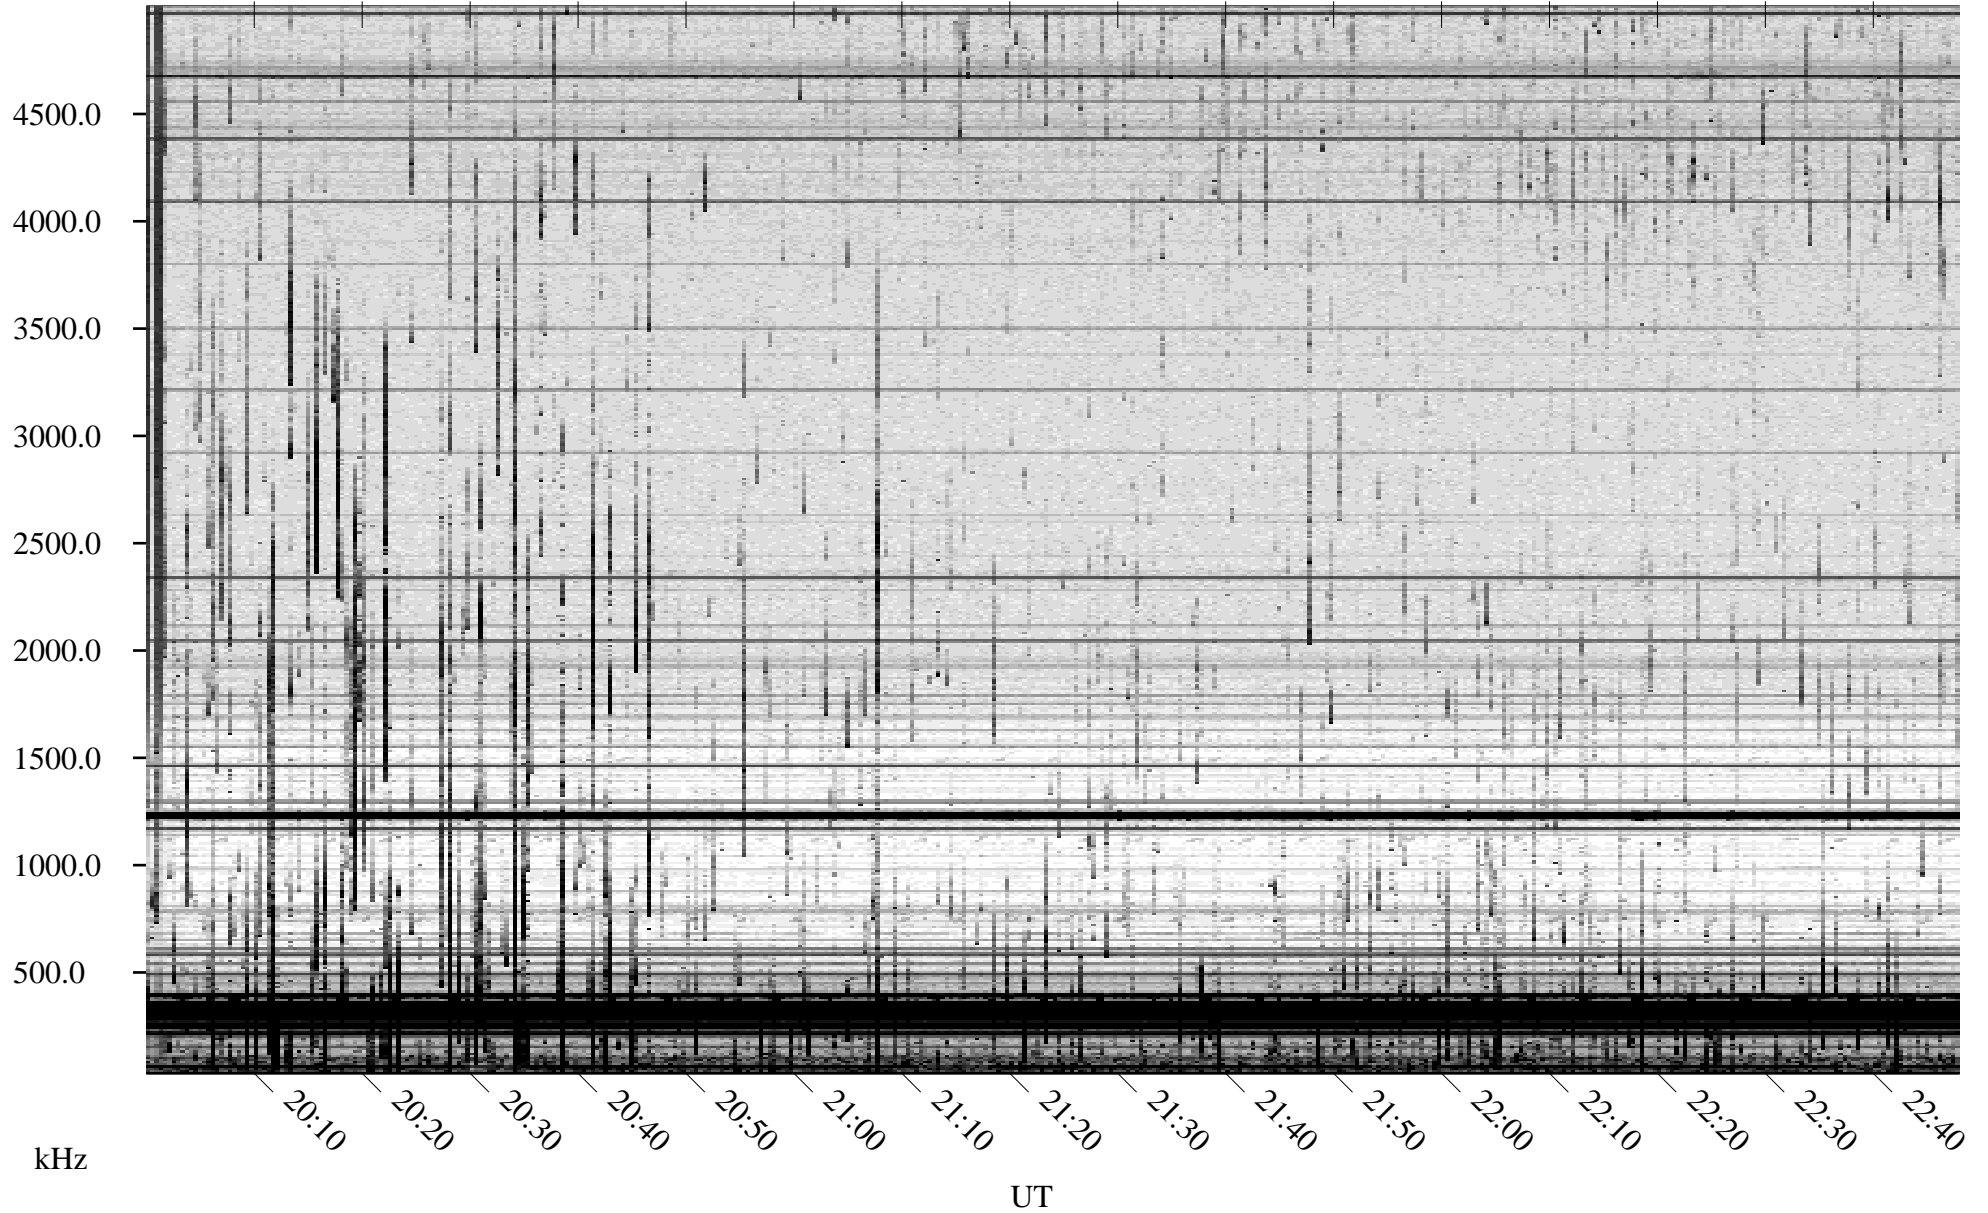

07/20/2009 Churchill, Manitoba

Linear Scale Black = 161 White = 15

ch092011.r01SUm max_12

Page 1

07/20/2009 Churchill, Manitoba

Linear Scale Black = 161 White = 15

ch092011.r01SUm max_12

Page 2

07/21/2009 Churchill, Manitoba

Linear Scale Black = 161 White = 15

ch092011.r01SUm max_12

Page 3

07/21/2009 Churchill, Manitoba

Linear Scale Black = 161 White = 15

ch092011.r01SUm max_12

Page 4

07/21/2009 Churchill, Manitoba

Linear Scale Black = 161 White = 15

ch092011.r01SUm max_12

Page 5

07/21/2009 Churchill, Manitoba

Linear Scale Black = 161 White = 15

ch092011.r01SUm max_12

Page 6

07/21/2009 Churchill, Manitoba

Linear Scale Black = 161 White = 15

ch092011.r01SUm max_12

Page 7

07/21/2009 Churchill, Manitoba

Linear Scale Black = 161 White = 15

ch092011.r01SUm max_12

Page 8