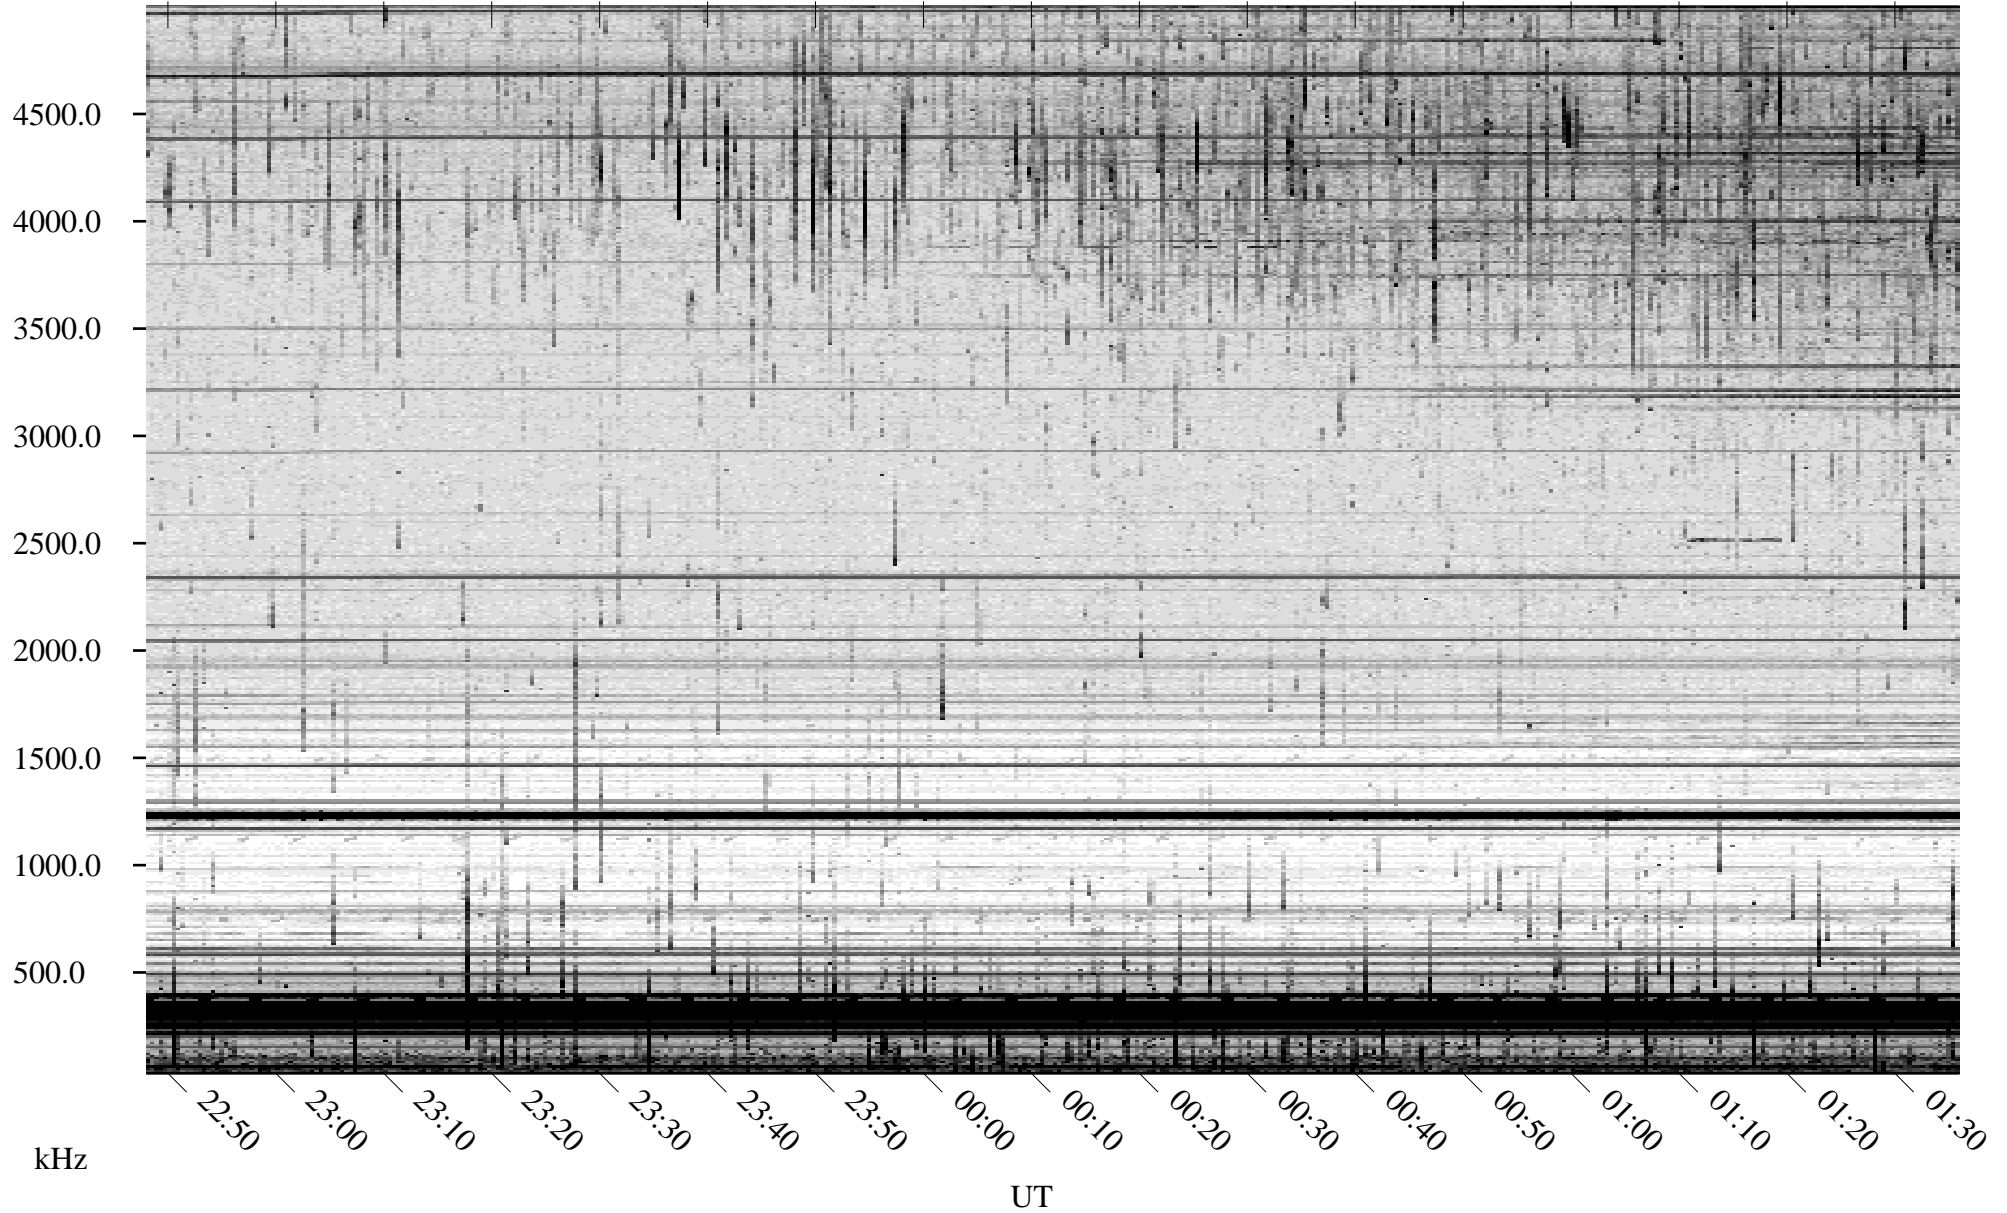

07/20/2009 Churchill, Manitoba

Linear Scale Black = 161 White = 15

ch092011.r01SUm max_12

Page 1

07/20/2009 Churchill, Manitoba

Linear Scale Black = 161 White = 15

ch092011.r01SUm max_12

Page 2

07/21/2009 Churchill, Manitoba

Linear Scale Black = 161 White = 15

ch092011.r01SUm max_12

Page 3

07/21/2009 Churchill, Manitoba

Linear Scale Black = 161 White = 15

ch092011.r01SUm max_12

Page 4

07/21/2009 Churchill, Manitoba

Linear Scale Black = 161 White = 15

ch092011.r01SUm max_12

Page 5

07/21/2009 Churchill, Manitoba

Linear Scale Black = 161 White = 15

ch092011.r01SUm max_12

Page 6

07/21/2009 Churchill, Manitoba

Linear Scale Black = 161 White = 15

ch092011.r01SUm max_12

Page 7

07/21/2009 Churchill, Manitoba

Linear Scale Black = 161 White = 15

ch092011.r01SUm max_12

Page 8