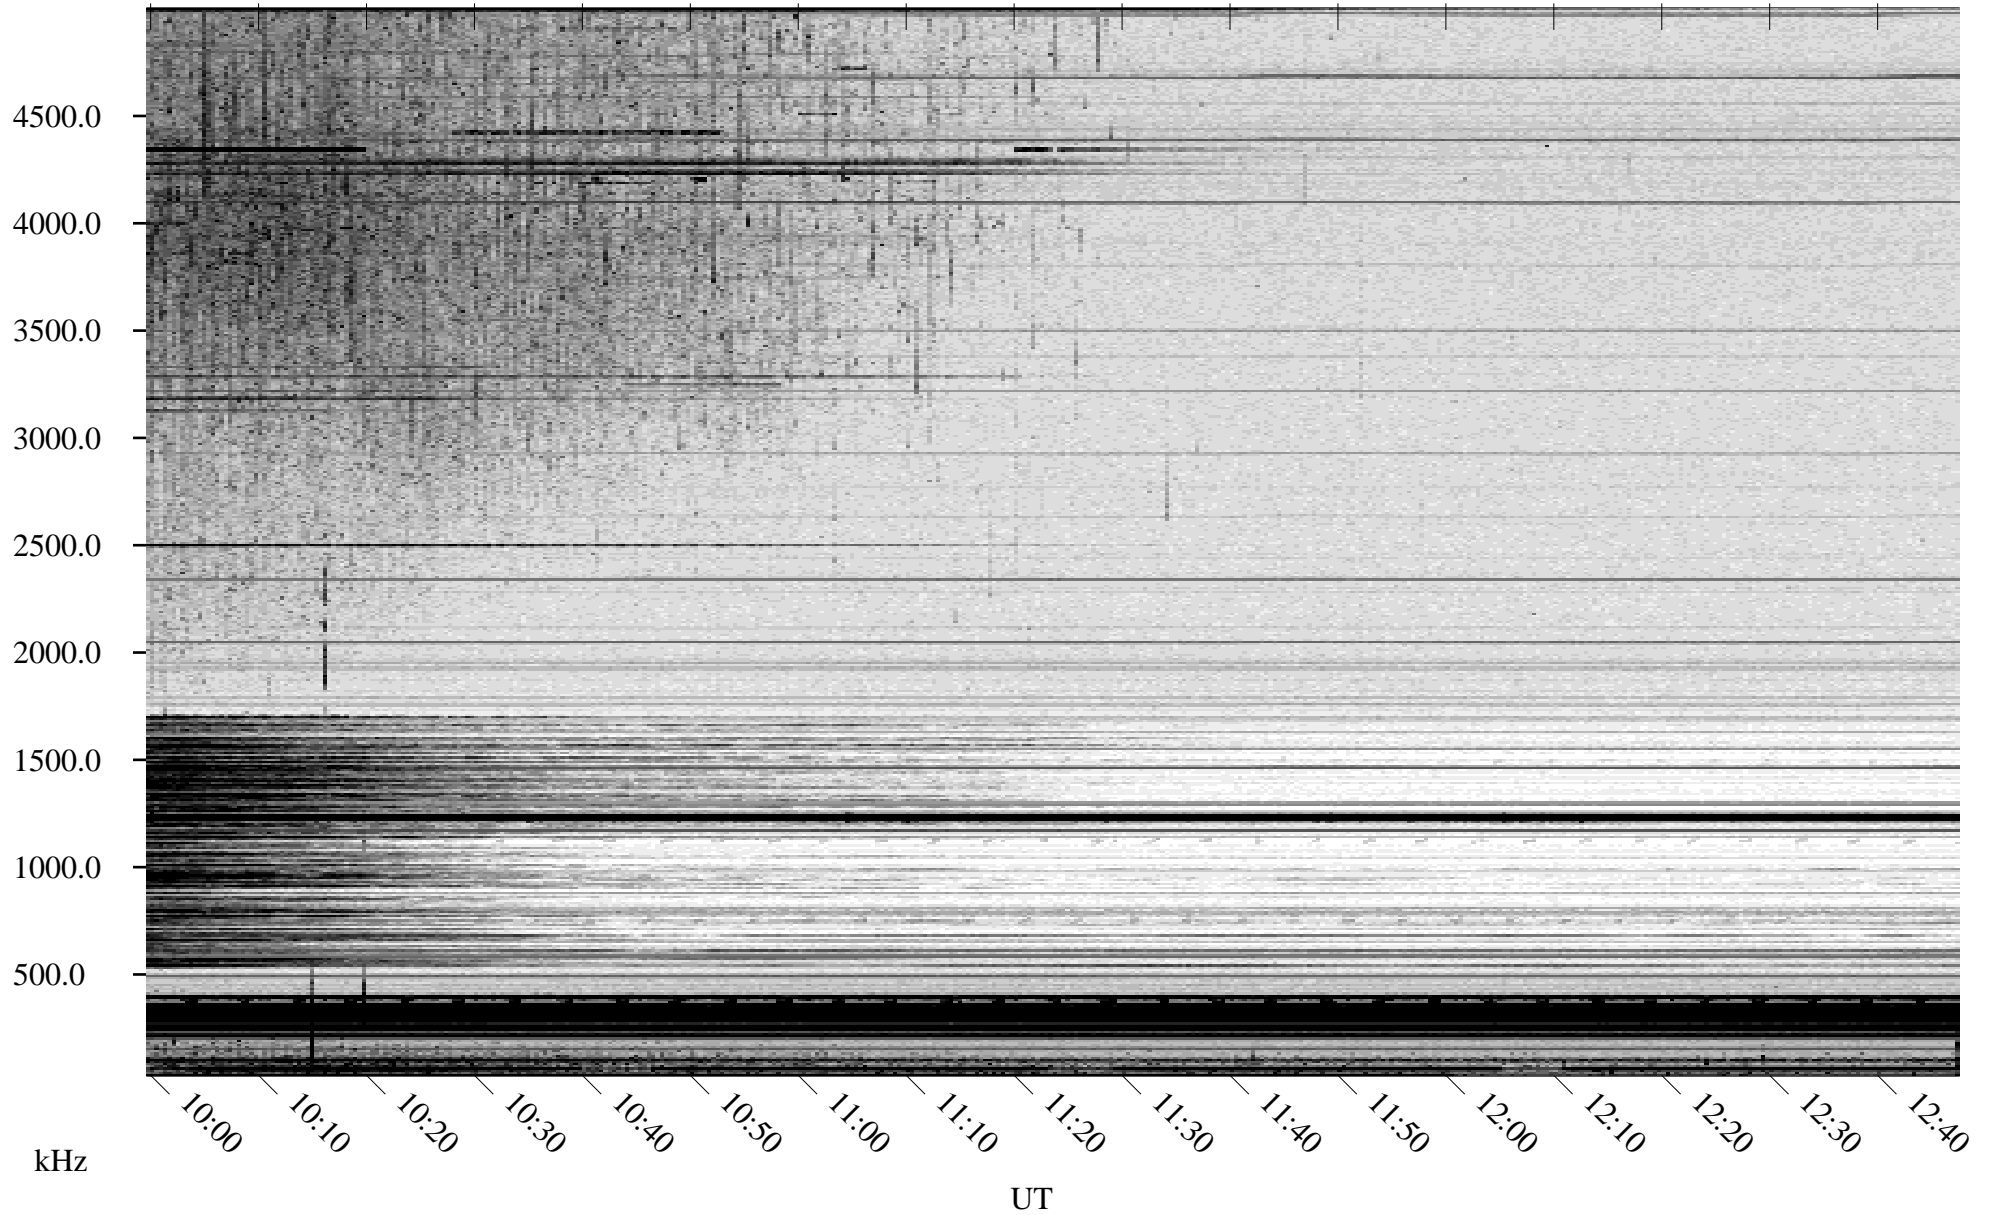

07/20/2009 Churchill, Manitoba

Linear Scale Black = 161 White = 15

ch092011.r01SUm max_12

Page 1

07/20/2009 Churchill, Manitoba

Linear Scale Black = 161 White = 15

ch092011.r01SUm max_12

Page 2

07/21/2009 Churchill, Manitoba

Linear Scale Black = 161 White = 15

ch092011.r01SUm max_12

Page 3

07/21/2009 Churchill, Manitoba

Linear Scale Black = 161 White = 15

ch092011.r01SUm max_12

Page 4

07/21/2009 Churchill, Manitoba

Linear Scale Black = 161 White = 15

ch092011.r01SUm max_12

Page 5

07/21/2009 Churchill, Manitoba

Linear Scale Black = 161 White = 15

ch092011.r01SUm max_12

Page 6

07/21/2009 Churchill, Manitoba

Linear Scale Black = 161 White = 15

ch092011.r01SUm max_12

Page 7

07/21/2009 Churchill, Manitoba

Linear Scale Black = 161 White = 15

ch092011.r01SUm max_12

Page 8