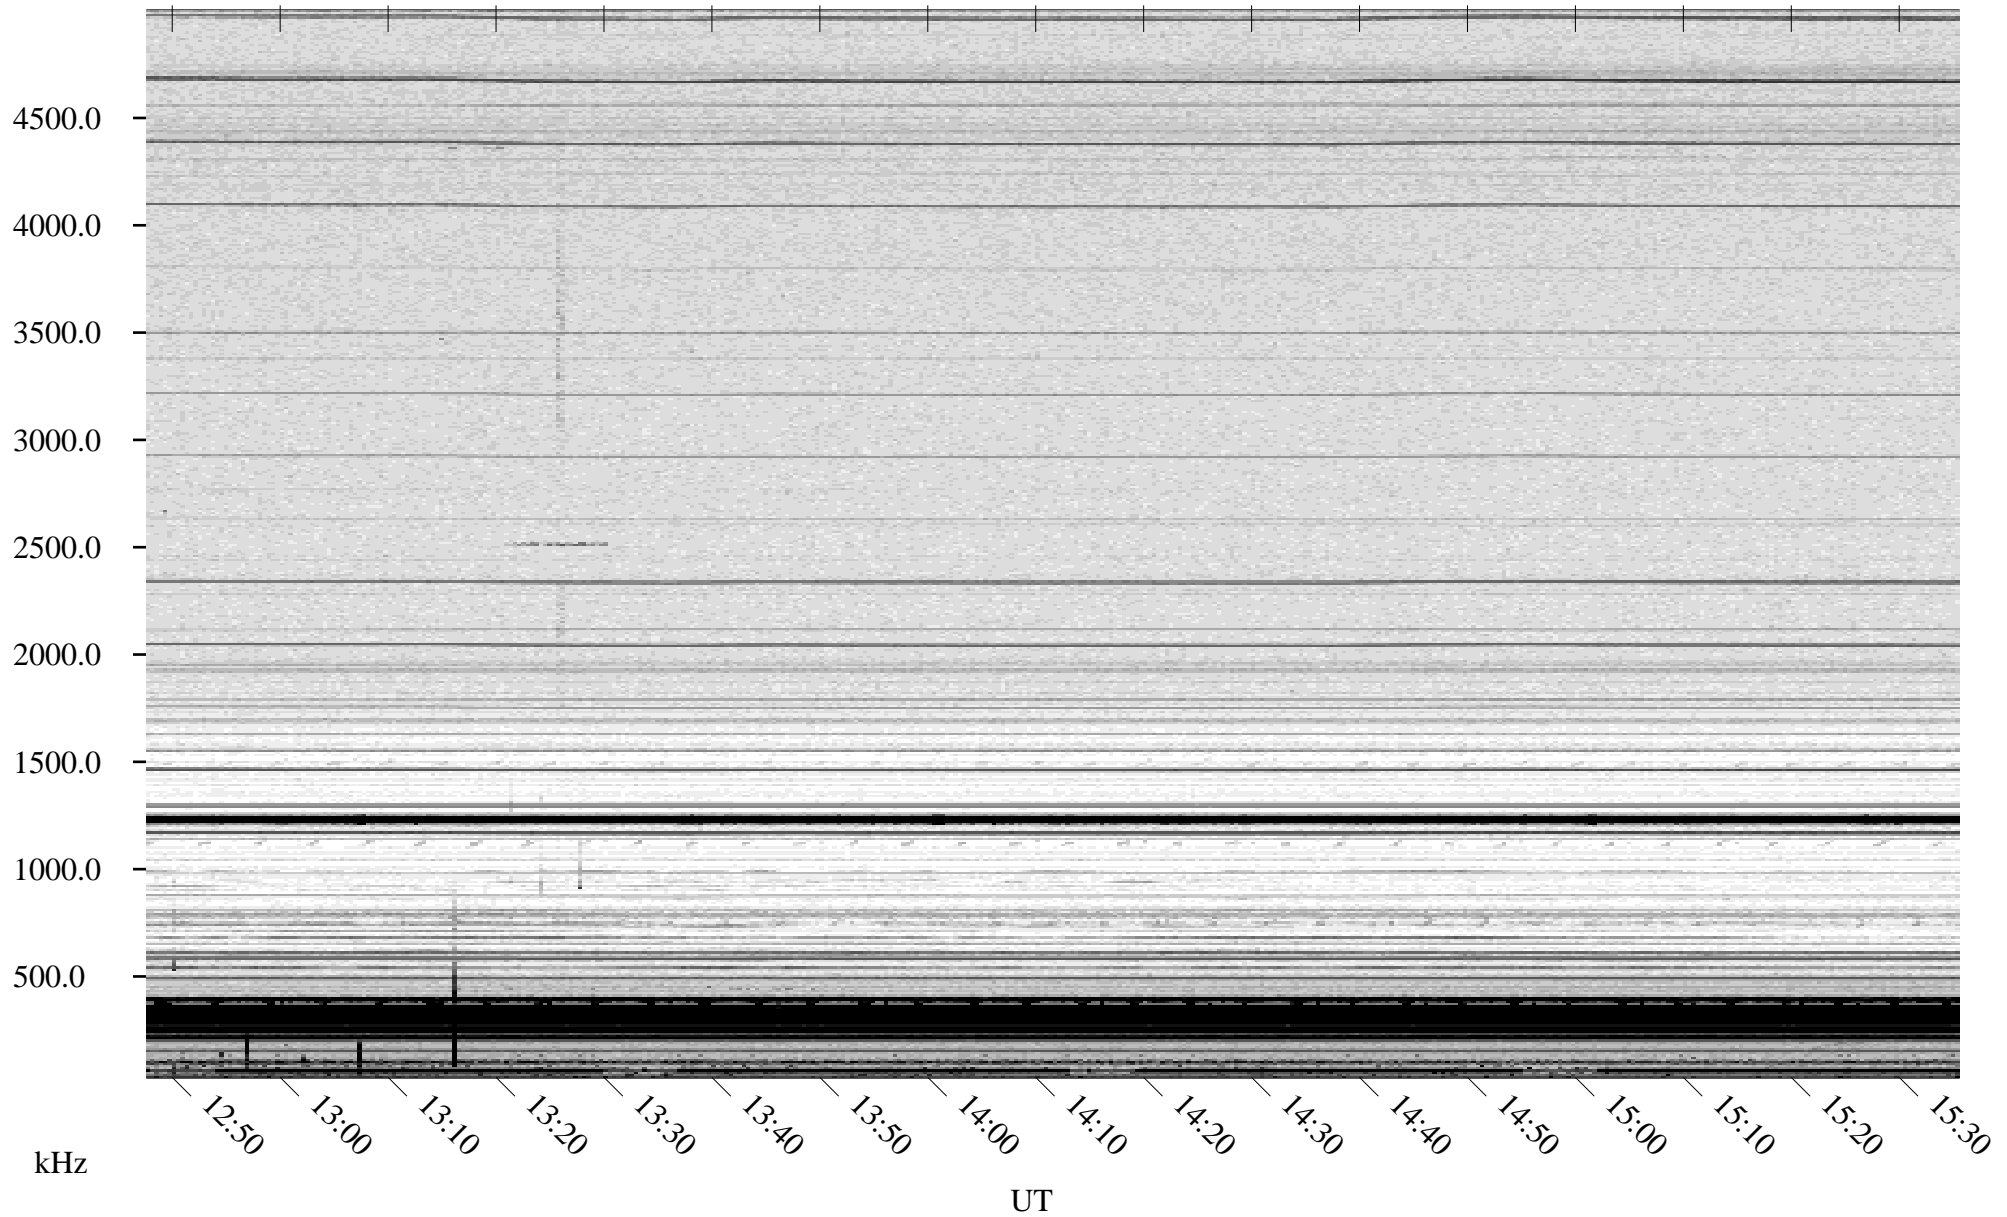

07/20/2009 Churchill, Manitoba

Linear Scale Black = 161 White = 15

ch092011.r01SUm max_12

Page 1

07/20/2009 Churchill, Manitoba

Linear Scale Black = 161 White = 15

ch092011.r01SUm max_12

Page 2

07/21/2009 Churchill, Manitoba

Linear Scale Black = 161 White = 15

ch092011.r01SUm max_12

Page 3

07/21/2009 Churchill, Manitoba

Linear Scale Black = 161 White = 15

ch092011.r01SUm max_12

Page 4

07/21/2009 Churchill, Manitoba

Linear Scale Black = 161 White = 15

ch092011.r01SUm max_12

Page 5

07/21/2009 Churchill, Manitoba

Linear Scale Black = 161 White = 15

ch092011.r01SUm max_12

Page 6

07/21/2009 Churchill, Manitoba

Linear Scale Black = 161 White = 15

ch092011.r01SUm max_12

Page 7

07/21/2009 Churchill, Manitoba

Linear Scale Black = 161 White = 15

ch092011.r01SUm max_12

Page 8