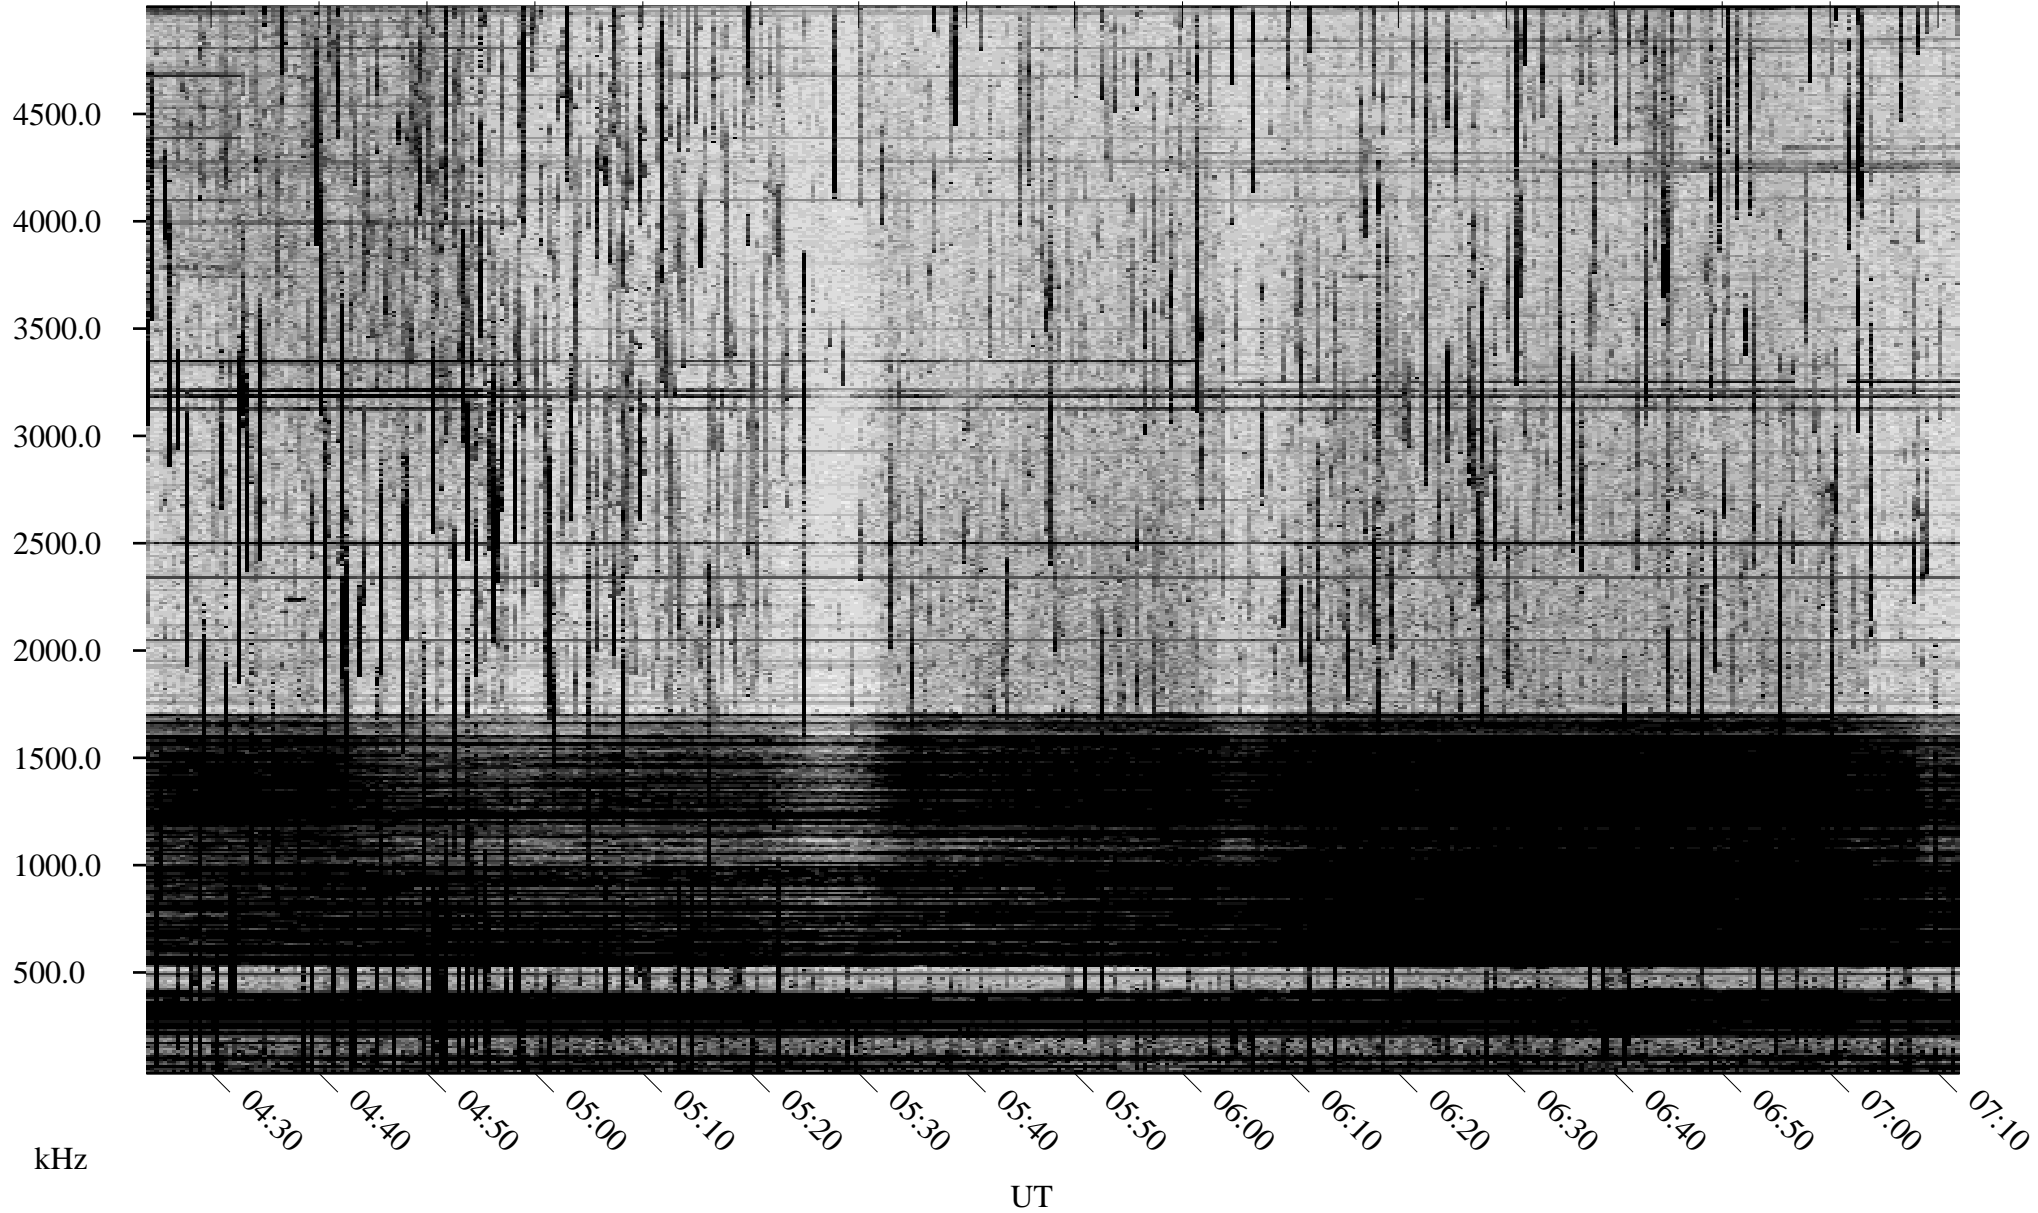

07/21/2009 Churchill, Manitoba

Linear Scale Black = 161 White = 15

ch09202l.r01SUM max_12

Page 1

07/21/2009 Churchill, Manitoba

Linear Scale Black = 161 White = 15

ch09202l.r01SUm max_12

Page 2

07/22/2009 Churchill, Manitoba

Linear Scale Black = 161 White = 15

ch09202l.r01SUm max_12

Page 3

07/22/2009 Churchill, Manitoba

Linear Scale Black = 161 White = 15

ch09202l.r01SUm max_12

Page 4

07/22/2009 Churchill, Manitoba

Linear Scale Black = 161 White = 15

ch09202l.r01SUm max_12

Page 5

07/22/2009 Churchill, Manitoba

Linear Scale Black = 161 White = 15

ch09202l.r01SUm max_12

Page 6

07/22/2009 Churchill, Manitoba

Linear Scale Black = 161 White = 15

ch09202l.r01SUm max_12

Page 7

07/22/2009 Churchill, Manitoba

Linear Scale Black = 161 White = 15

ch09202l.r01SUm max_12

Page 8