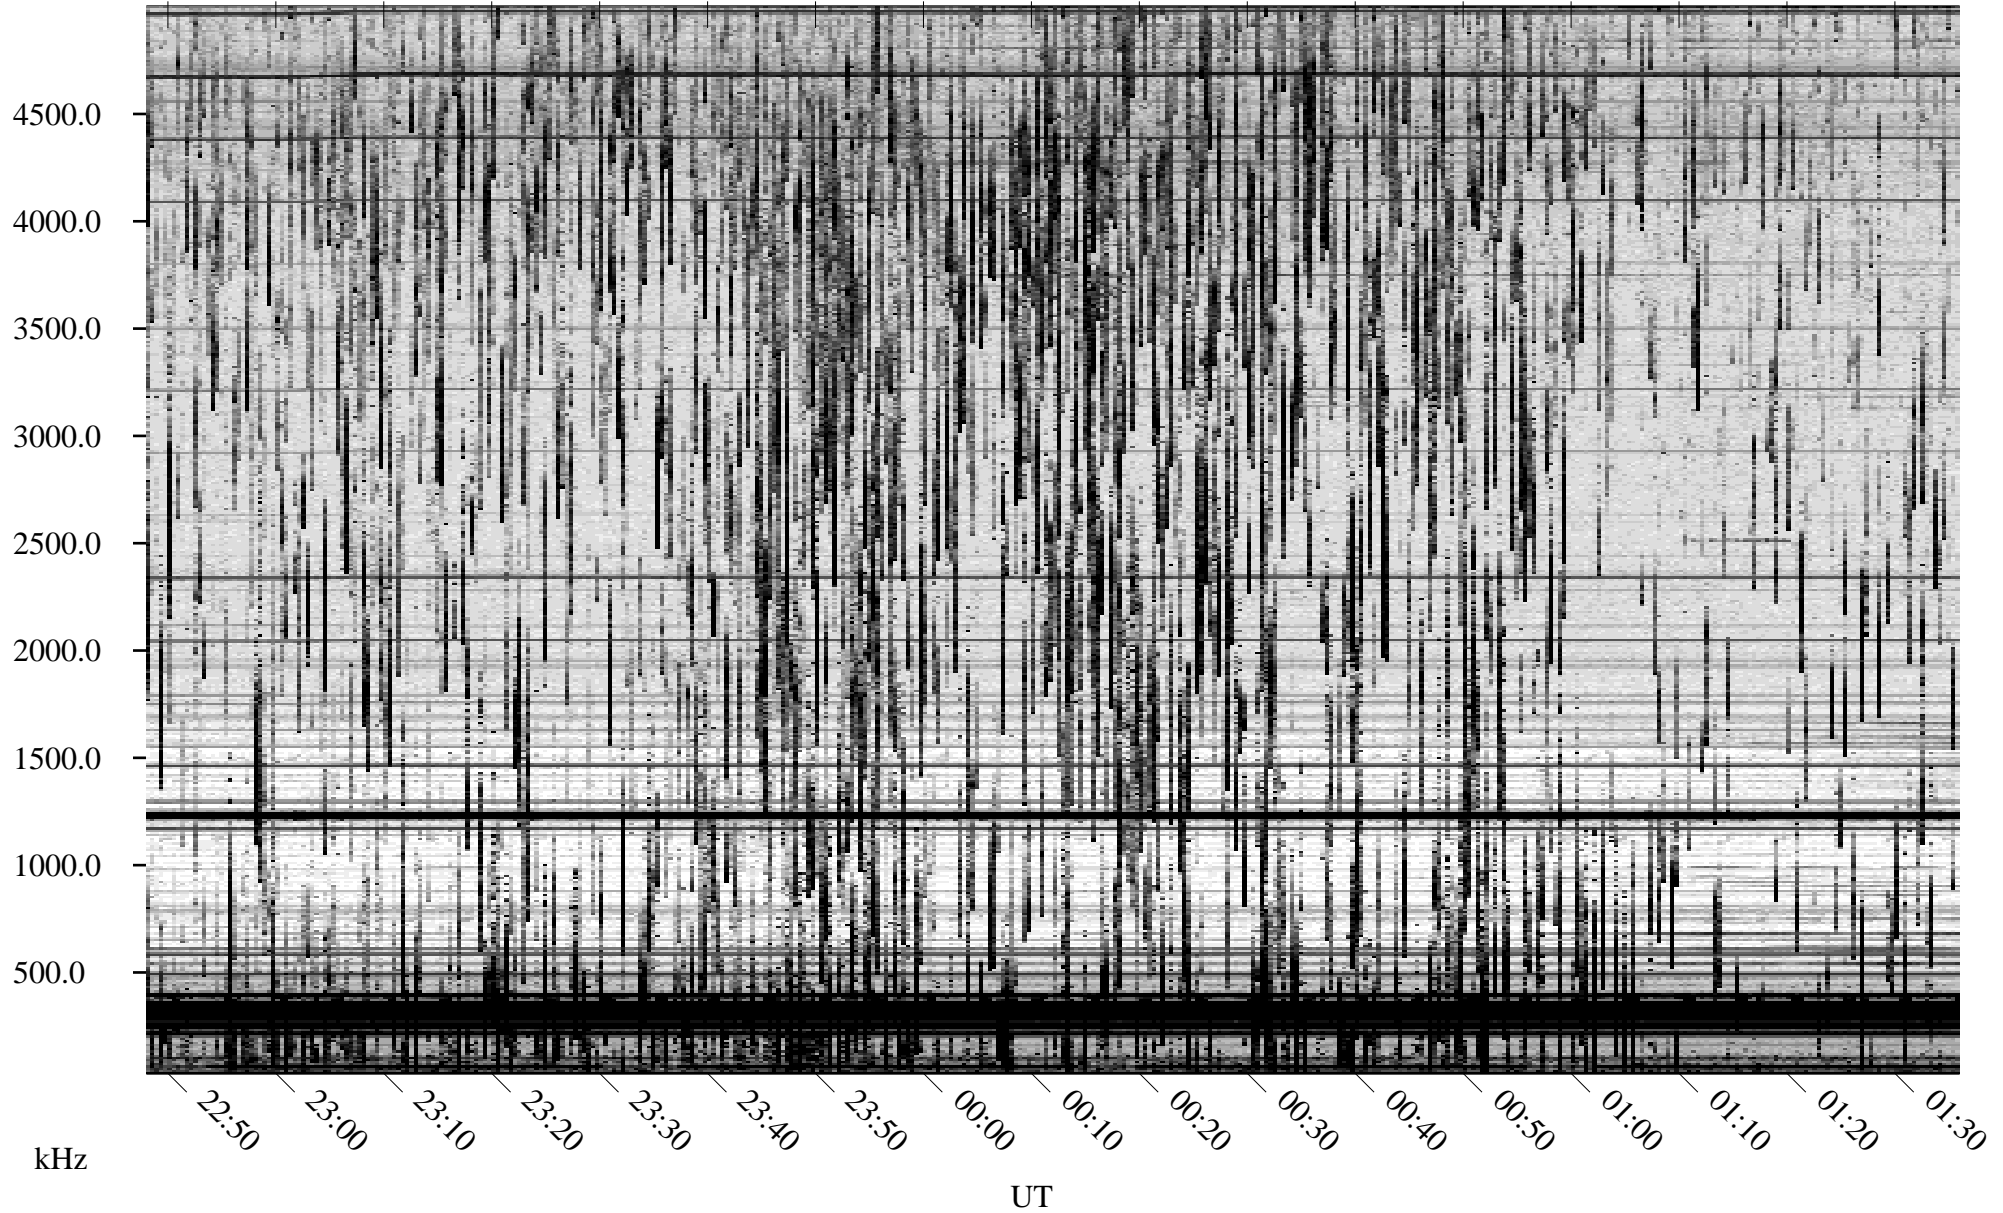

07/21/2009 Churchill, Manitoba

Linear Scale Black = 161 White = 15

ch09202l.r01SUM max_12

Page 1

07/21/2009 Churchill, Manitoba

Linear Scale Black = 161 White = 15

ch09202l.r01SUm max_12

Page 2

07/22/2009 Churchill, Manitoba

Linear Scale Black = 161 White = 15

ch09202l.r01SUm max_12

Page 3

07/22/2009 Churchill, Manitoba

Linear Scale Black = 161 White = 15

ch09202l.r01SUm max_12

Page 4

07/22/2009 Churchill, Manitoba

Linear Scale Black = 161 White = 15

ch09202l.r01SUm max_12

Page 5

07/22/2009 Churchill, Manitoba

Linear Scale Black = 161 White = 15

ch09202l.r01SUm max_12

Page 6

07/22/2009 Churchill, Manitoba

Linear Scale Black = 161 White = 15

ch09202l.r01SUm max_12

Page 7

07/22/2009 Churchill, Manitoba

Linear Scale Black = 161 White = 15

ch09202l.r01SUm max_12

Page 8