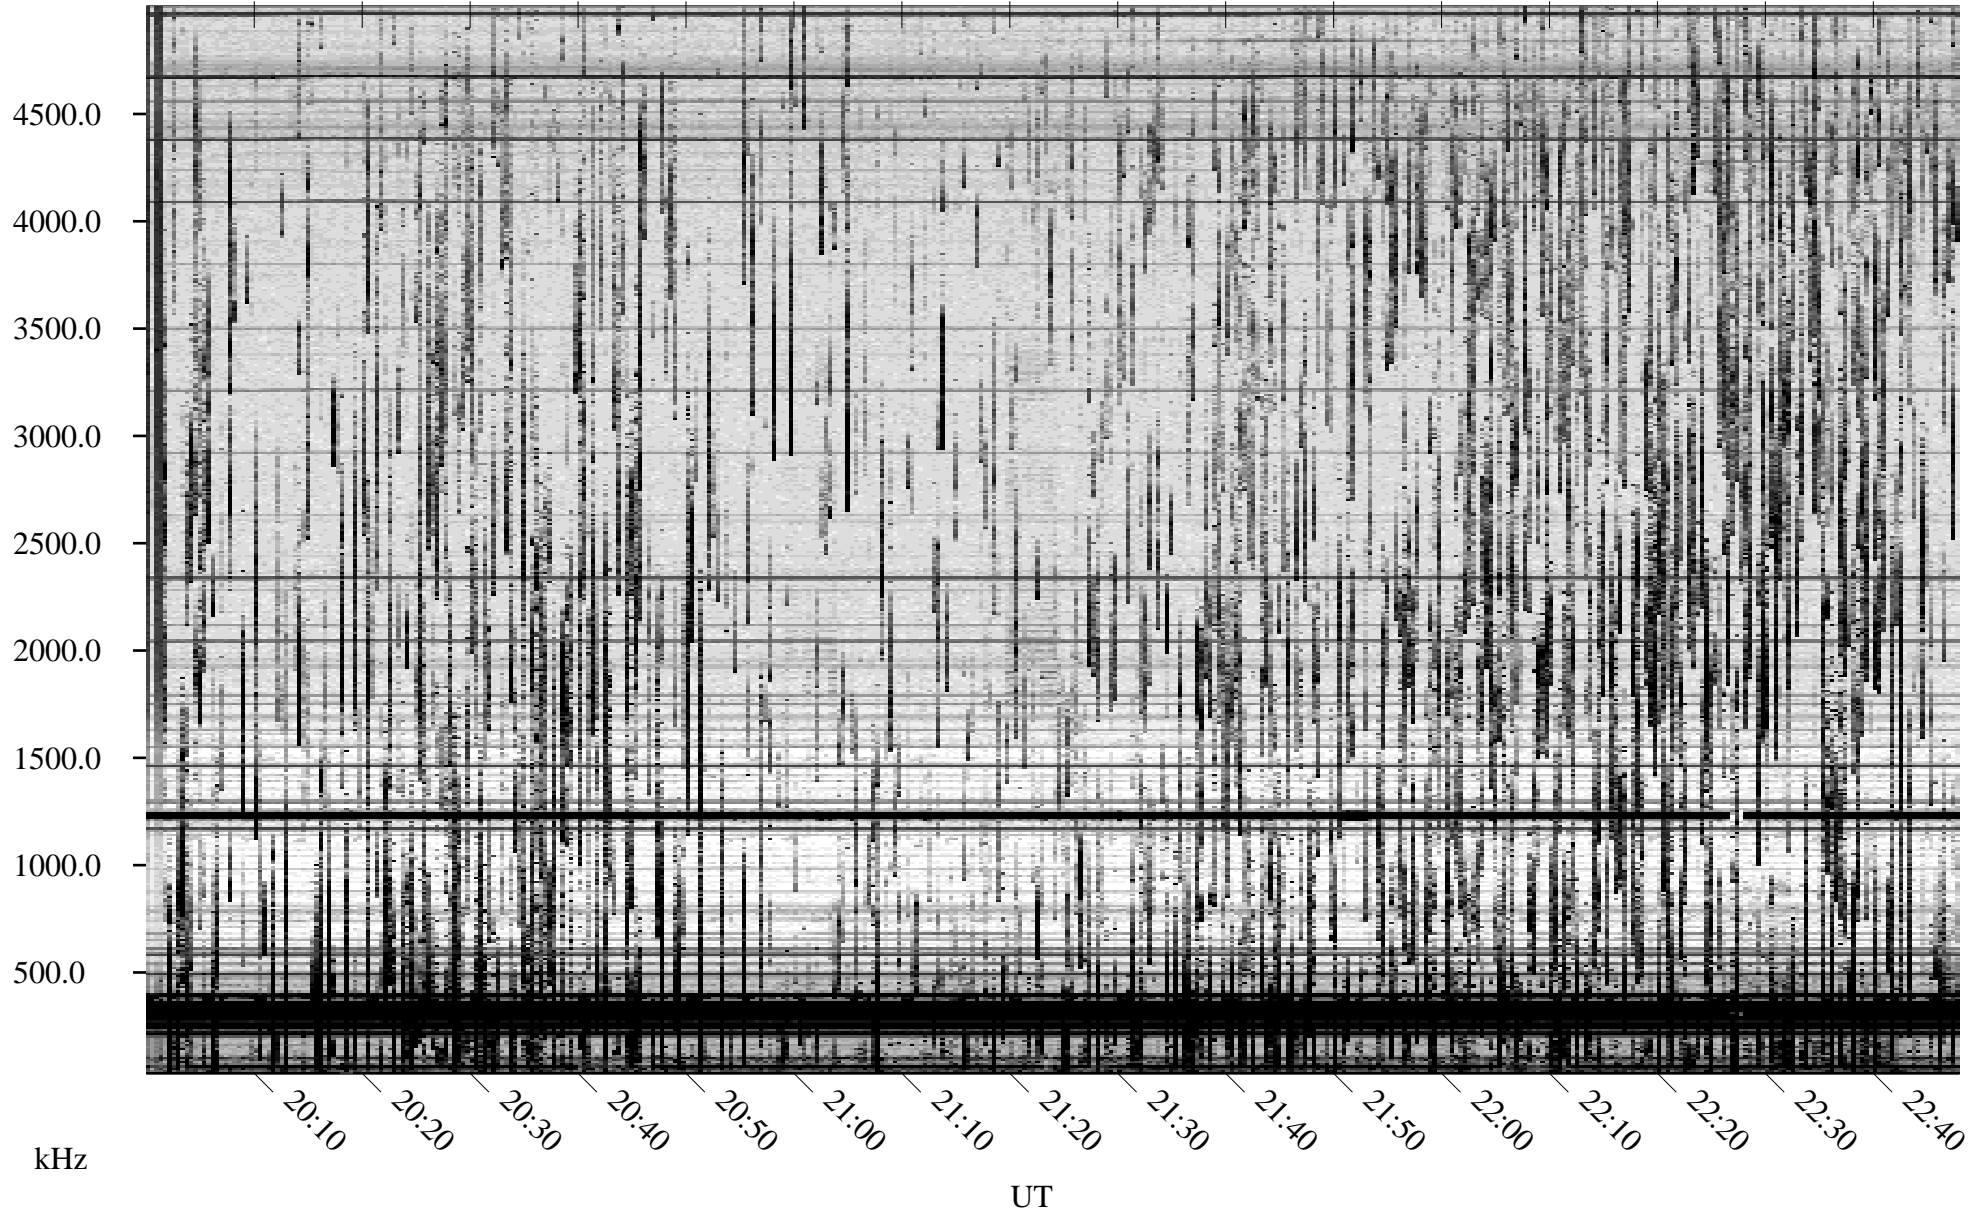

07/21/2009 Churchill, Manitoba

Linear Scale Black = 161 White = 15

ch09202l.r01SUM max_12

Page 1

07/21/2009 Churchill, Manitoba

Linear Scale Black = 161 White = 15

ch09202l.r01SUm max_12

Page 2

07/22/2009 Churchill, Manitoba

Linear Scale Black = 161 White = 15

ch09202l.r01SUm max_12

Page 3

07/22/2009 Churchill, Manitoba

Linear Scale Black = 161 White = 15

ch09202l.r01SUm max_12

Page 4

07/22/2009 Churchill, Manitoba

Linear Scale Black = 161 White = 15

ch09202l.r01SUm max_12

Page 5

07/22/2009 Churchill, Manitoba

Linear Scale Black = 161 White = 15

ch09202l.r01SUm max_12

Page 6

07/22/2009 Churchill, Manitoba

Linear Scale Black = 161 White = 15

ch09202l.r01SUm max_12

Page 7

07/22/2009 Churchill, Manitoba

Linear Scale Black = 161 White = 15

ch09202l.r01SUm max_12

Page 8