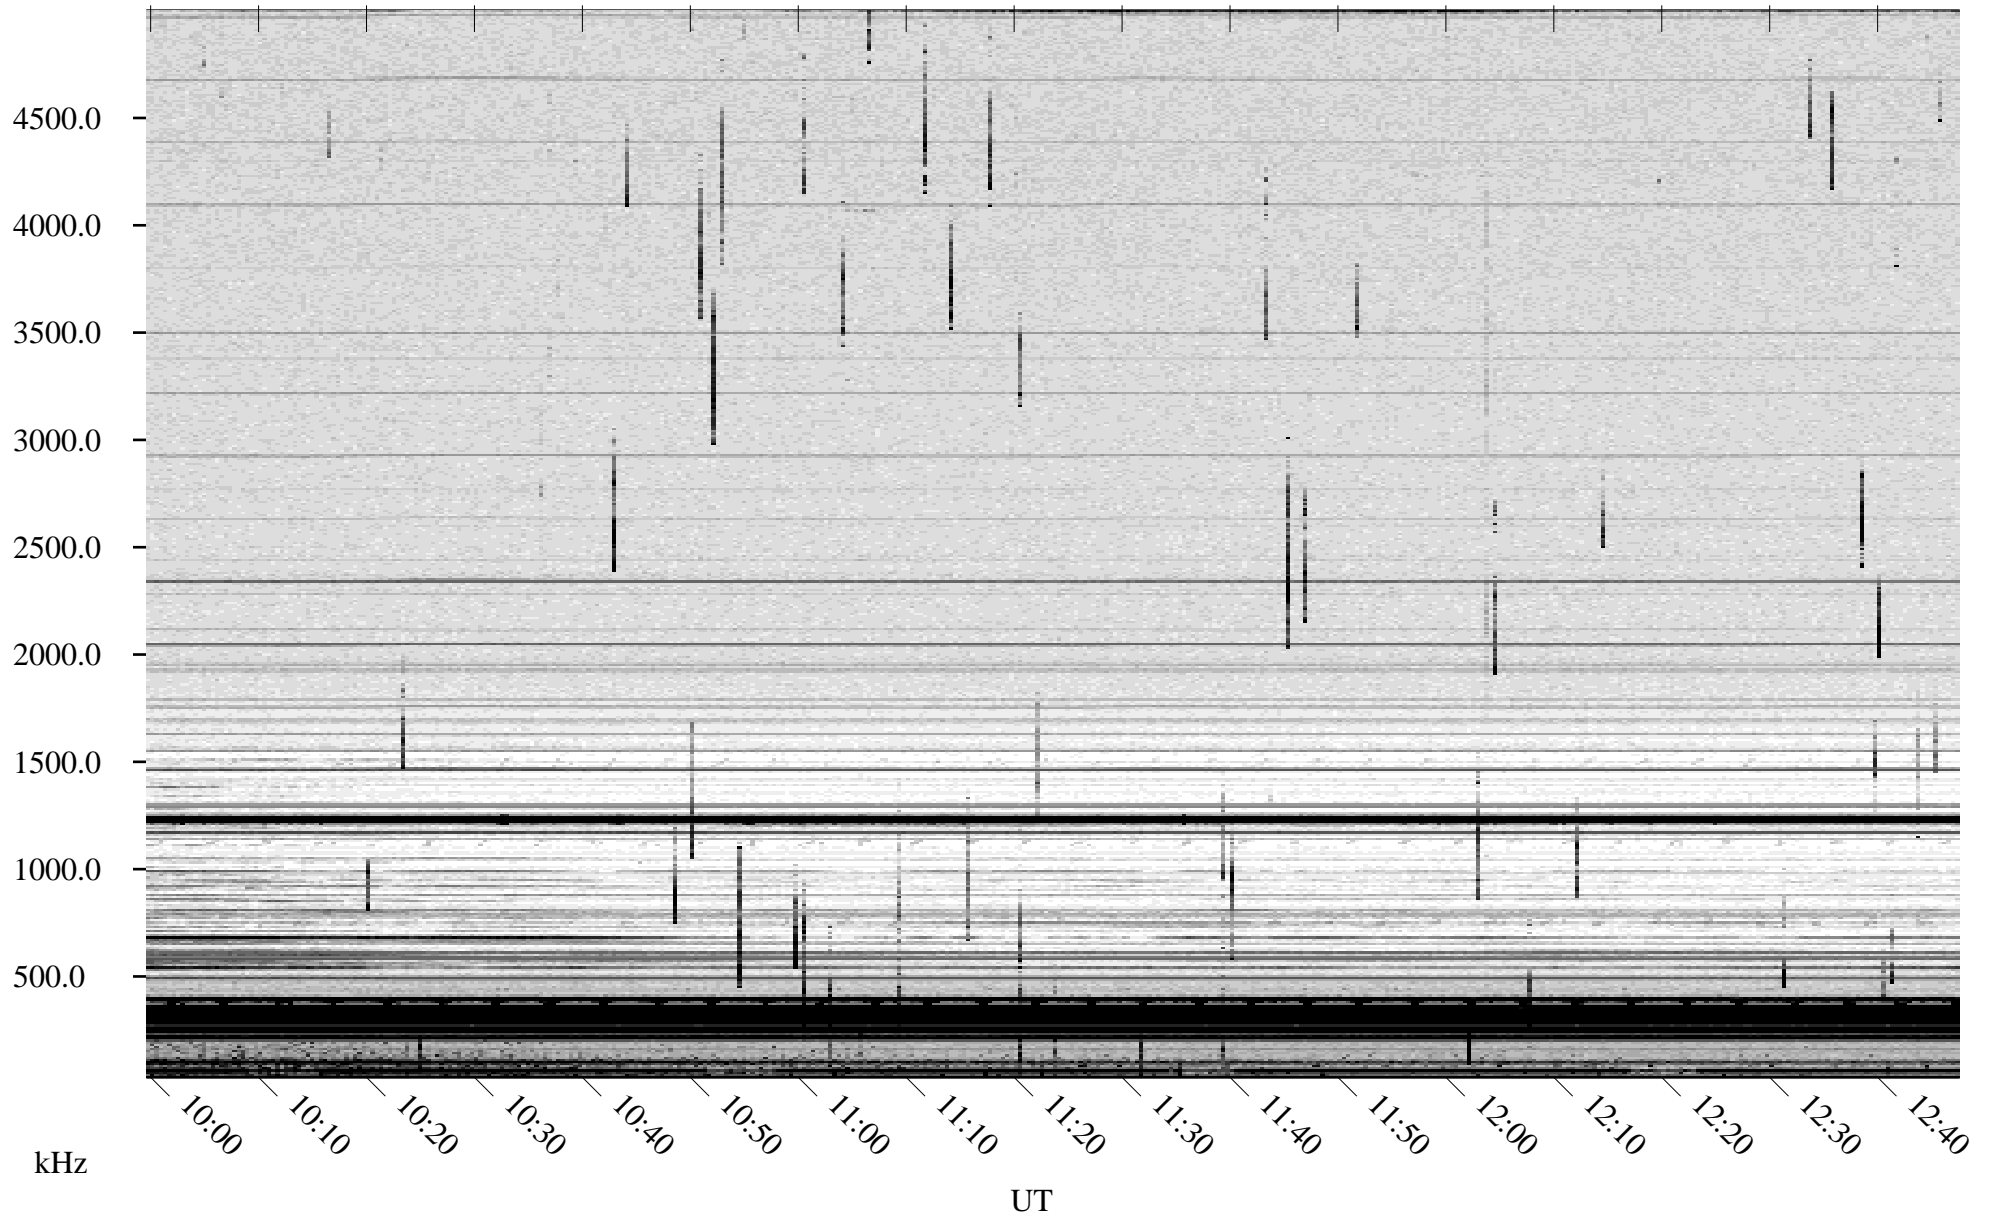

07/21/2009 Churchill, Manitoba

Linear Scale Black = 161 White = 15

ch09202l.r01SUM max_12

Page 1

07/21/2009 Churchill, Manitoba

Linear Scale Black = 161 White = 15

ch09202l.r01SUm max_12

Page 2

07/22/2009 Churchill, Manitoba

Linear Scale Black = 161 White = 15

ch09202l.r01SUm max_12

Page 3

07/22/2009 Churchill, Manitoba

Linear Scale Black = 161 White = 15

ch09202l.r01SUm max_12

Page 4

07/22/2009 Churchill, Manitoba

Linear Scale Black = 161 White = 15

ch09202l.r01SUm max_12

Page 5

07/22/2009 Churchill, Manitoba

Linear Scale Black = 161 White = 15

ch09202l.r01SUm max_12

Page 6

07/22/2009 Churchill, Manitoba

Linear Scale Black = 161 White = 15

ch09202l.r01SUm max_12

Page 7

07/22/2009 Churchill, Manitoba

Linear Scale Black = 161 White = 15

ch09202l.r01SUm max_12

Page 8