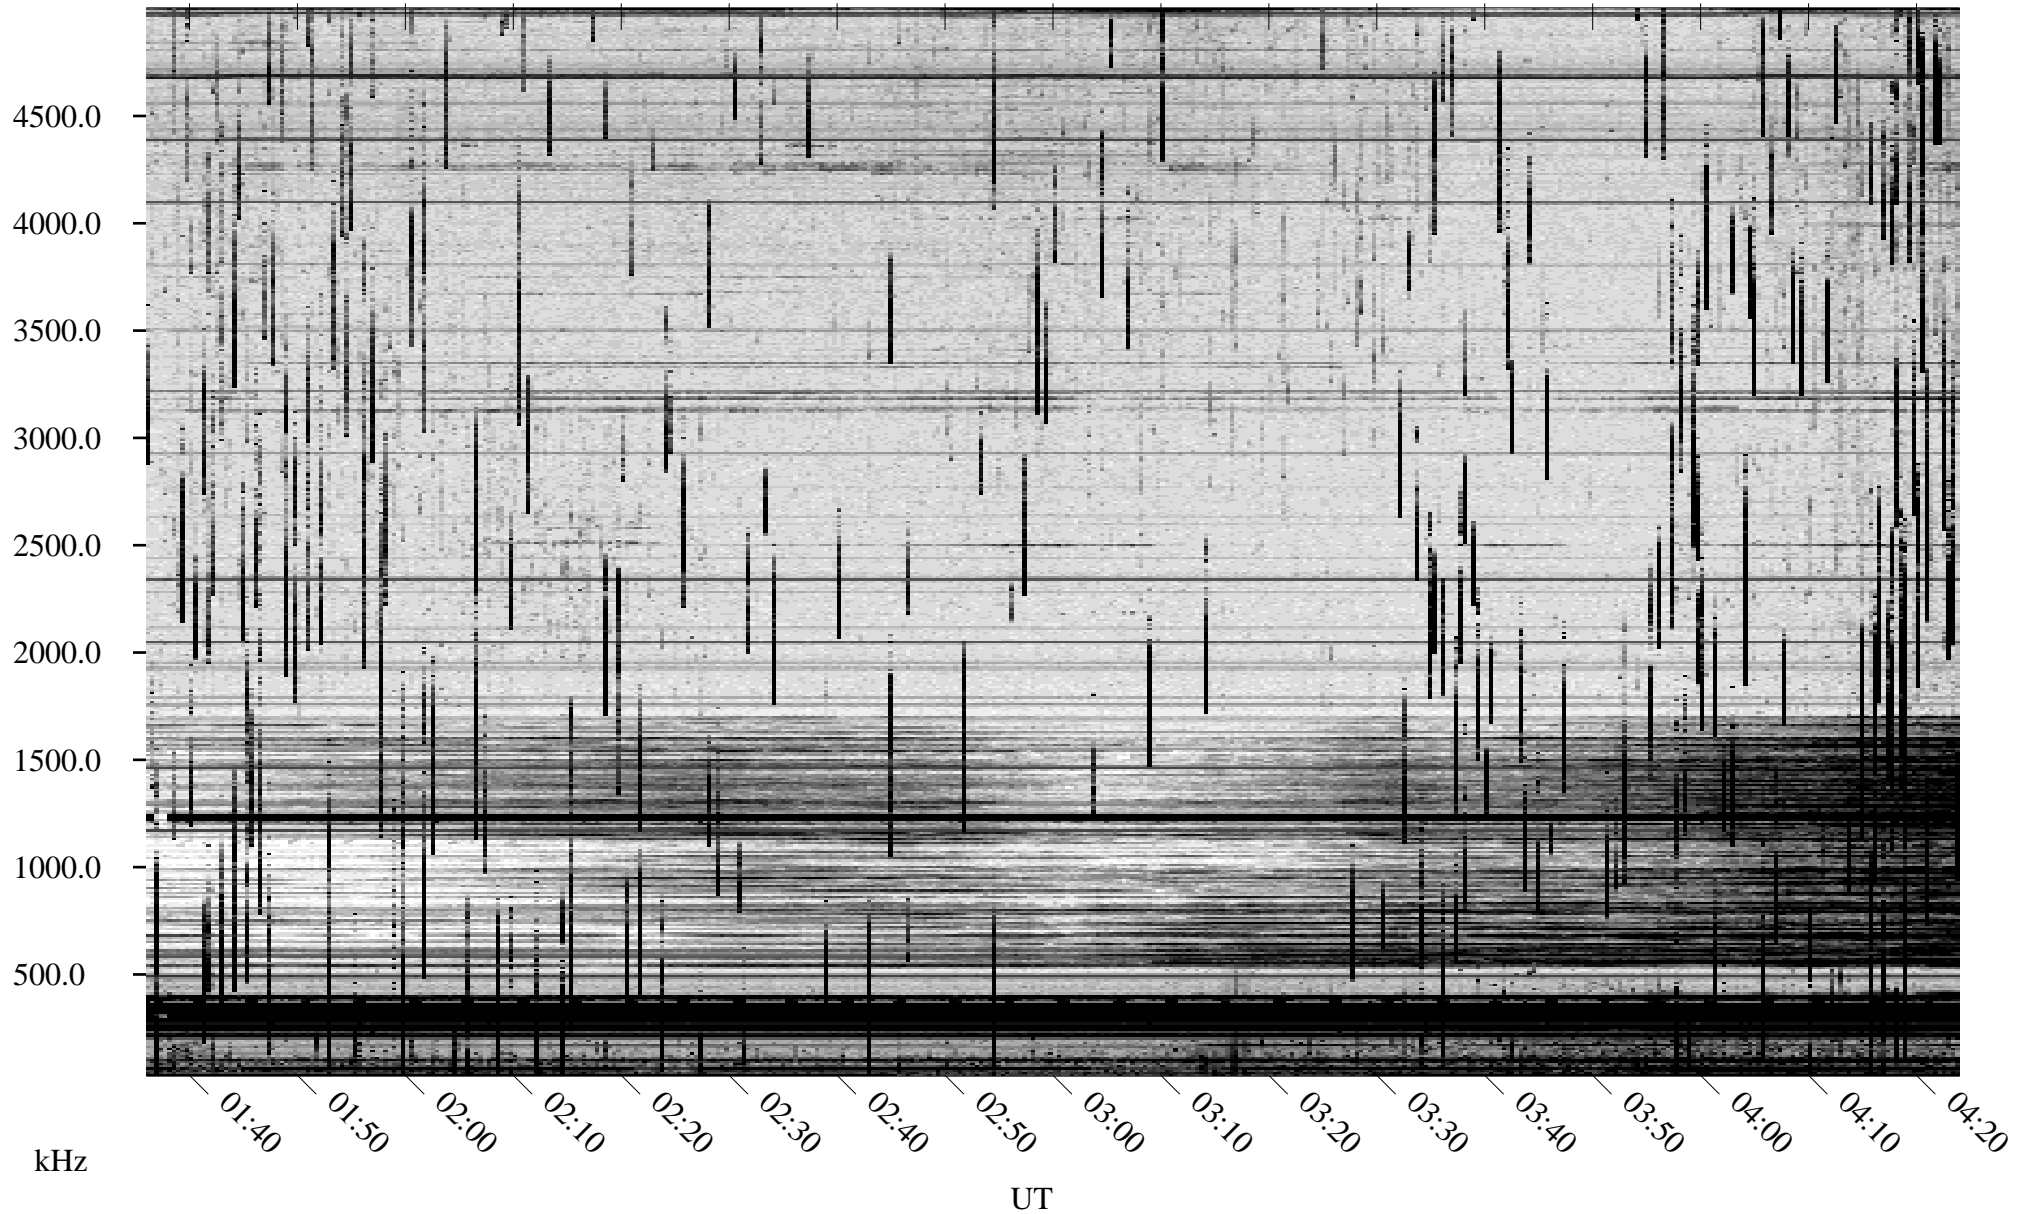

07/21/2009 Churchill, Manitoba

Linear Scale Black = 161 White = 15

ch09202l.r01SUM max_12

Page 1

07/21/2009 Churchill, Manitoba

Linear Scale Black = 161 White = 15

ch09202l.r01SUm max_12

Page 2

07/22/2009 Churchill, Manitoba

Linear Scale Black = 161 White = 15

ch09202l.r01SUm max_12

Page 3

07/22/2009 Churchill, Manitoba

Linear Scale Black = 161 White = 15

ch09202l.r01SUm max_12

Page 4

07/22/2009 Churchill, Manitoba

Linear Scale Black = 161 White = 15

ch09202l.r01SUm max_12

Page 5

07/22/2009 Churchill, Manitoba

Linear Scale Black = 161 White = 15

ch09202l.r01SUm max_12

Page 6

07/22/2009 Churchill, Manitoba

Linear Scale Black = 161 White = 15

ch09202l.r01SUm max_12

Page 7

07/22/2009 Churchill, Manitoba

Linear Scale Black = 161 White = 15

ch09202l.r01SUm max_12

Page 8