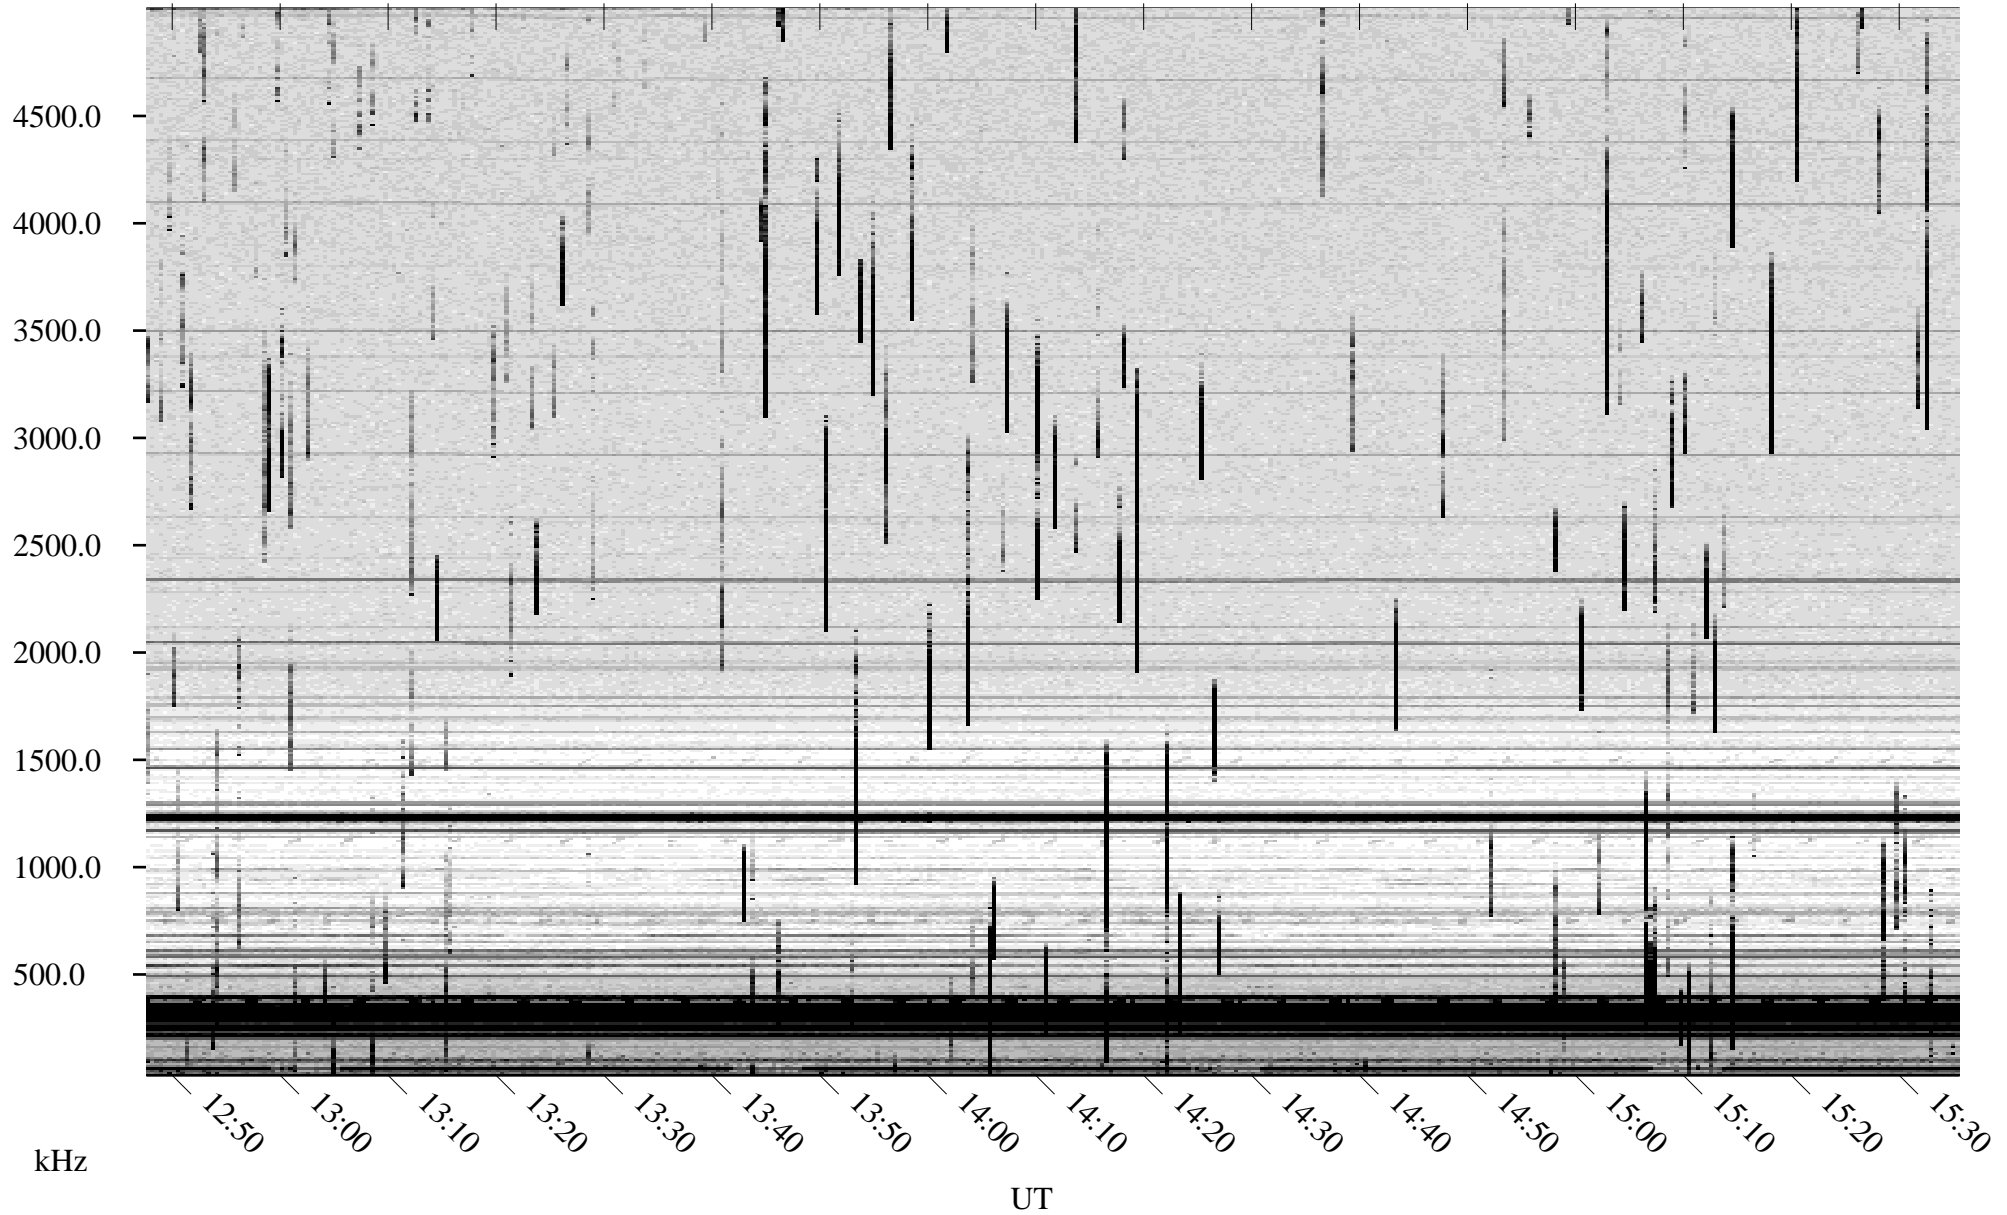

07/21/2009 Churchill, Manitoba

Linear Scale Black = 161 White = 15

ch09202l.r01SUM max_12

Page 1

07/21/2009 Churchill, Manitoba

Linear Scale Black = 161 White = 15

ch09202l.r01SUm max_12

Page 2

07/22/2009 Churchill, Manitoba

Linear Scale Black = 161 White = 15

ch09202l.r01SUm max_12

Page 3

07/22/2009 Churchill, Manitoba

Linear Scale Black = 161 White = 15

ch09202l.r01SUm max_12

Page 4

07/22/2009 Churchill, Manitoba

Linear Scale Black = 161 White = 15

ch09202l.r01SUm max_12

Page 5

07/22/2009 Churchill, Manitoba

Linear Scale Black = 161 White = 15

ch09202l.r01SUm max_12

Page 6

07/22/2009 Churchill, Manitoba

Linear Scale Black = 161 White = 15

ch09202l.r01SUm max_12

Page 7

07/22/2009 Churchill, Manitoba

Linear Scale Black = 161 White = 15

ch09202l.r01SUm max_12

Page 8