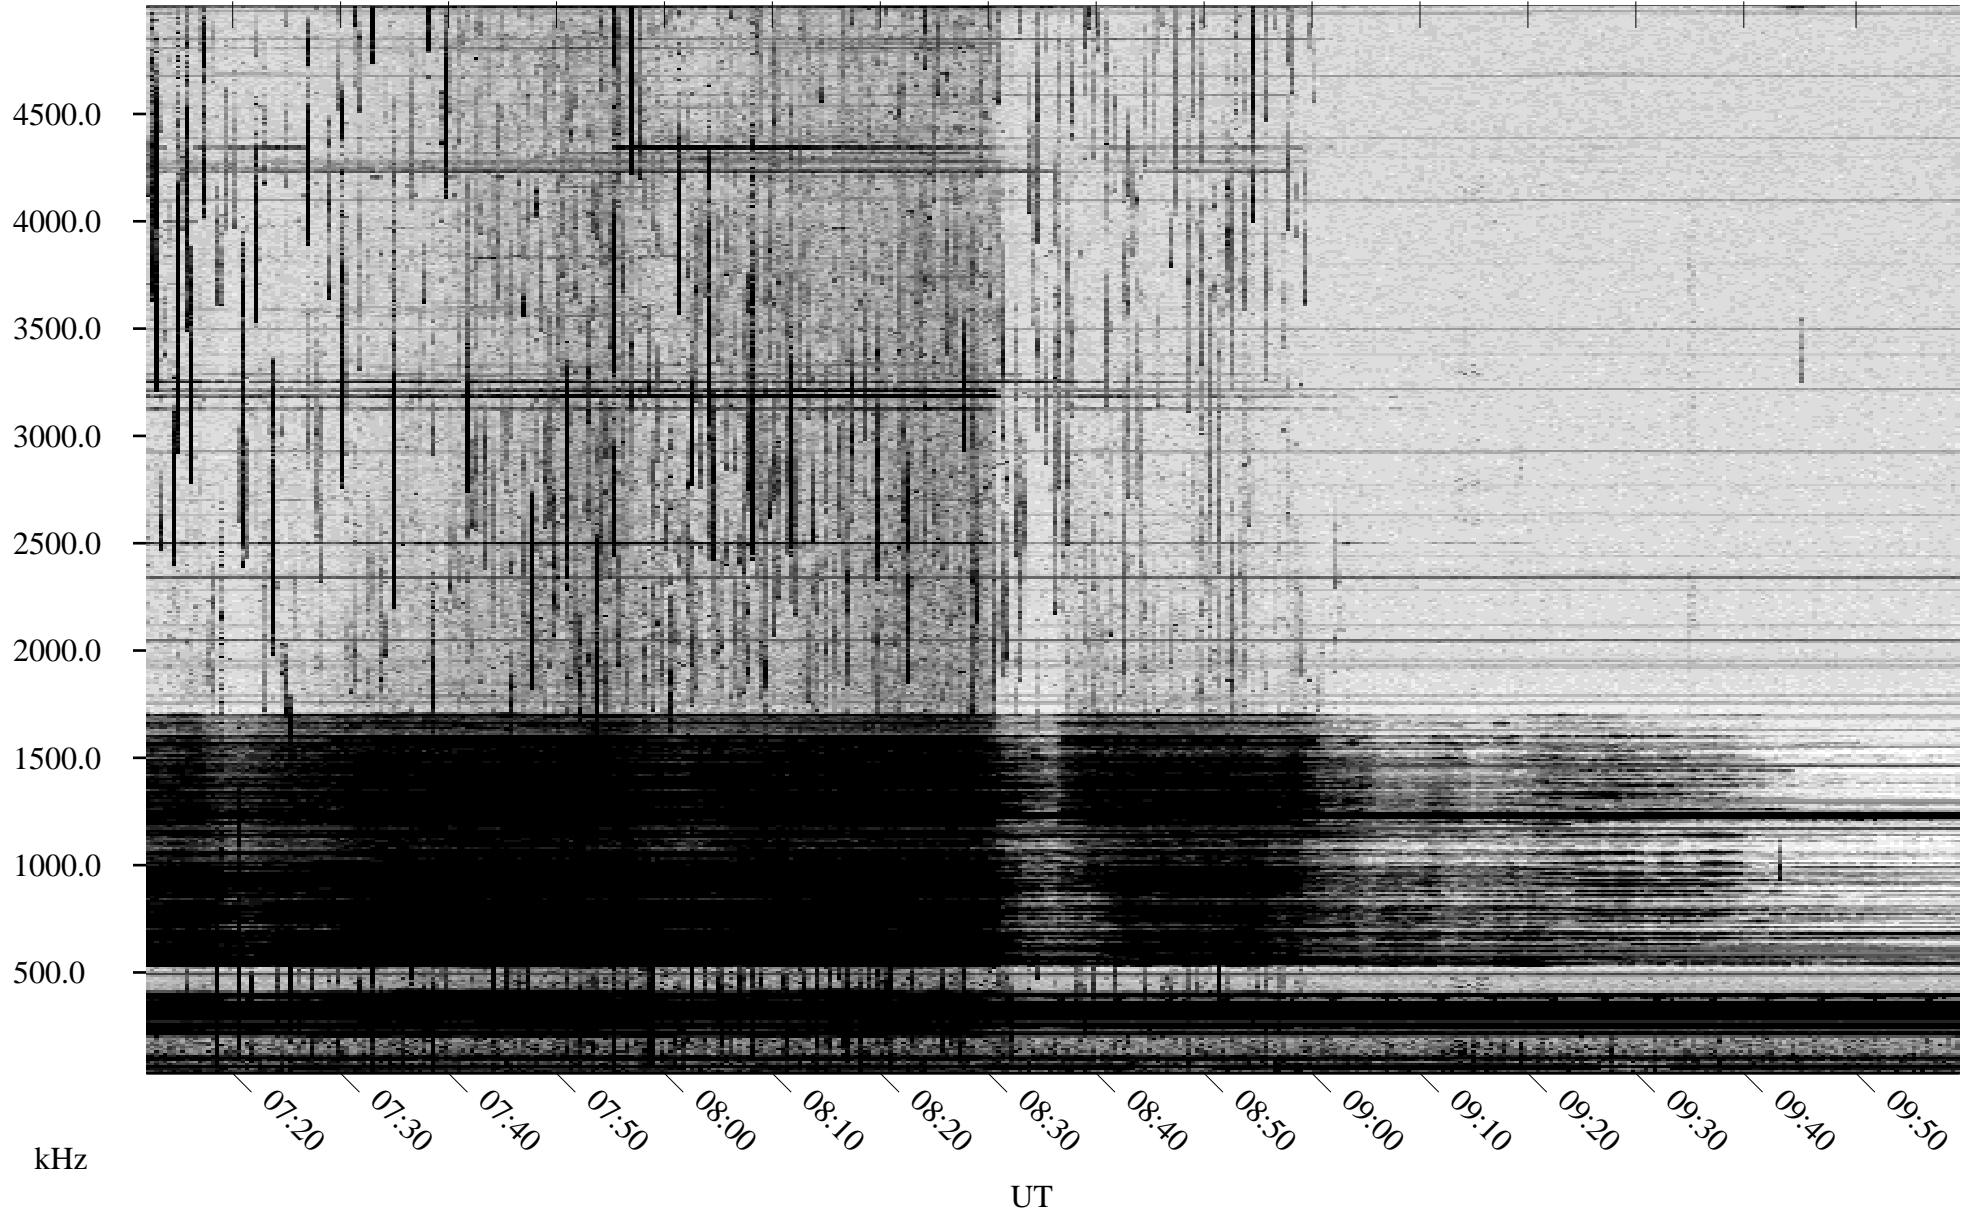

07/21/2009 Churchill, Manitoba

Linear Scale Black = 161 White = 15

ch09202l.r01SUM max_12

Page 1

07/21/2009 Churchill, Manitoba

Linear Scale Black = 161 White = 15

ch09202l.r01SUm max_12

Page 2

07/22/2009 Churchill, Manitoba

Linear Scale Black = 161 White = 15

ch09202l.r01SUm max_12

Page 3

07/22/2009 Churchill, Manitoba

Linear Scale Black = 161 White = 15

ch09202l.r01SUm max_12

Page 4

07/22/2009 Churchill, Manitoba

Linear Scale Black = 161 White = 15

ch09202l.r01SUm max_12

Page 5

07/22/2009 Churchill, Manitoba

Linear Scale Black = 161 White = 15

ch09202l.r01SUm max_12

Page 6

07/22/2009 Churchill, Manitoba

Linear Scale Black = 161 White = 15

ch09202l.r01SUm max_12

Page 7

07/22/2009 Churchill, Manitoba

Linear Scale Black = 161 White = 15

ch09202l.r01SUm max_12

Page 8