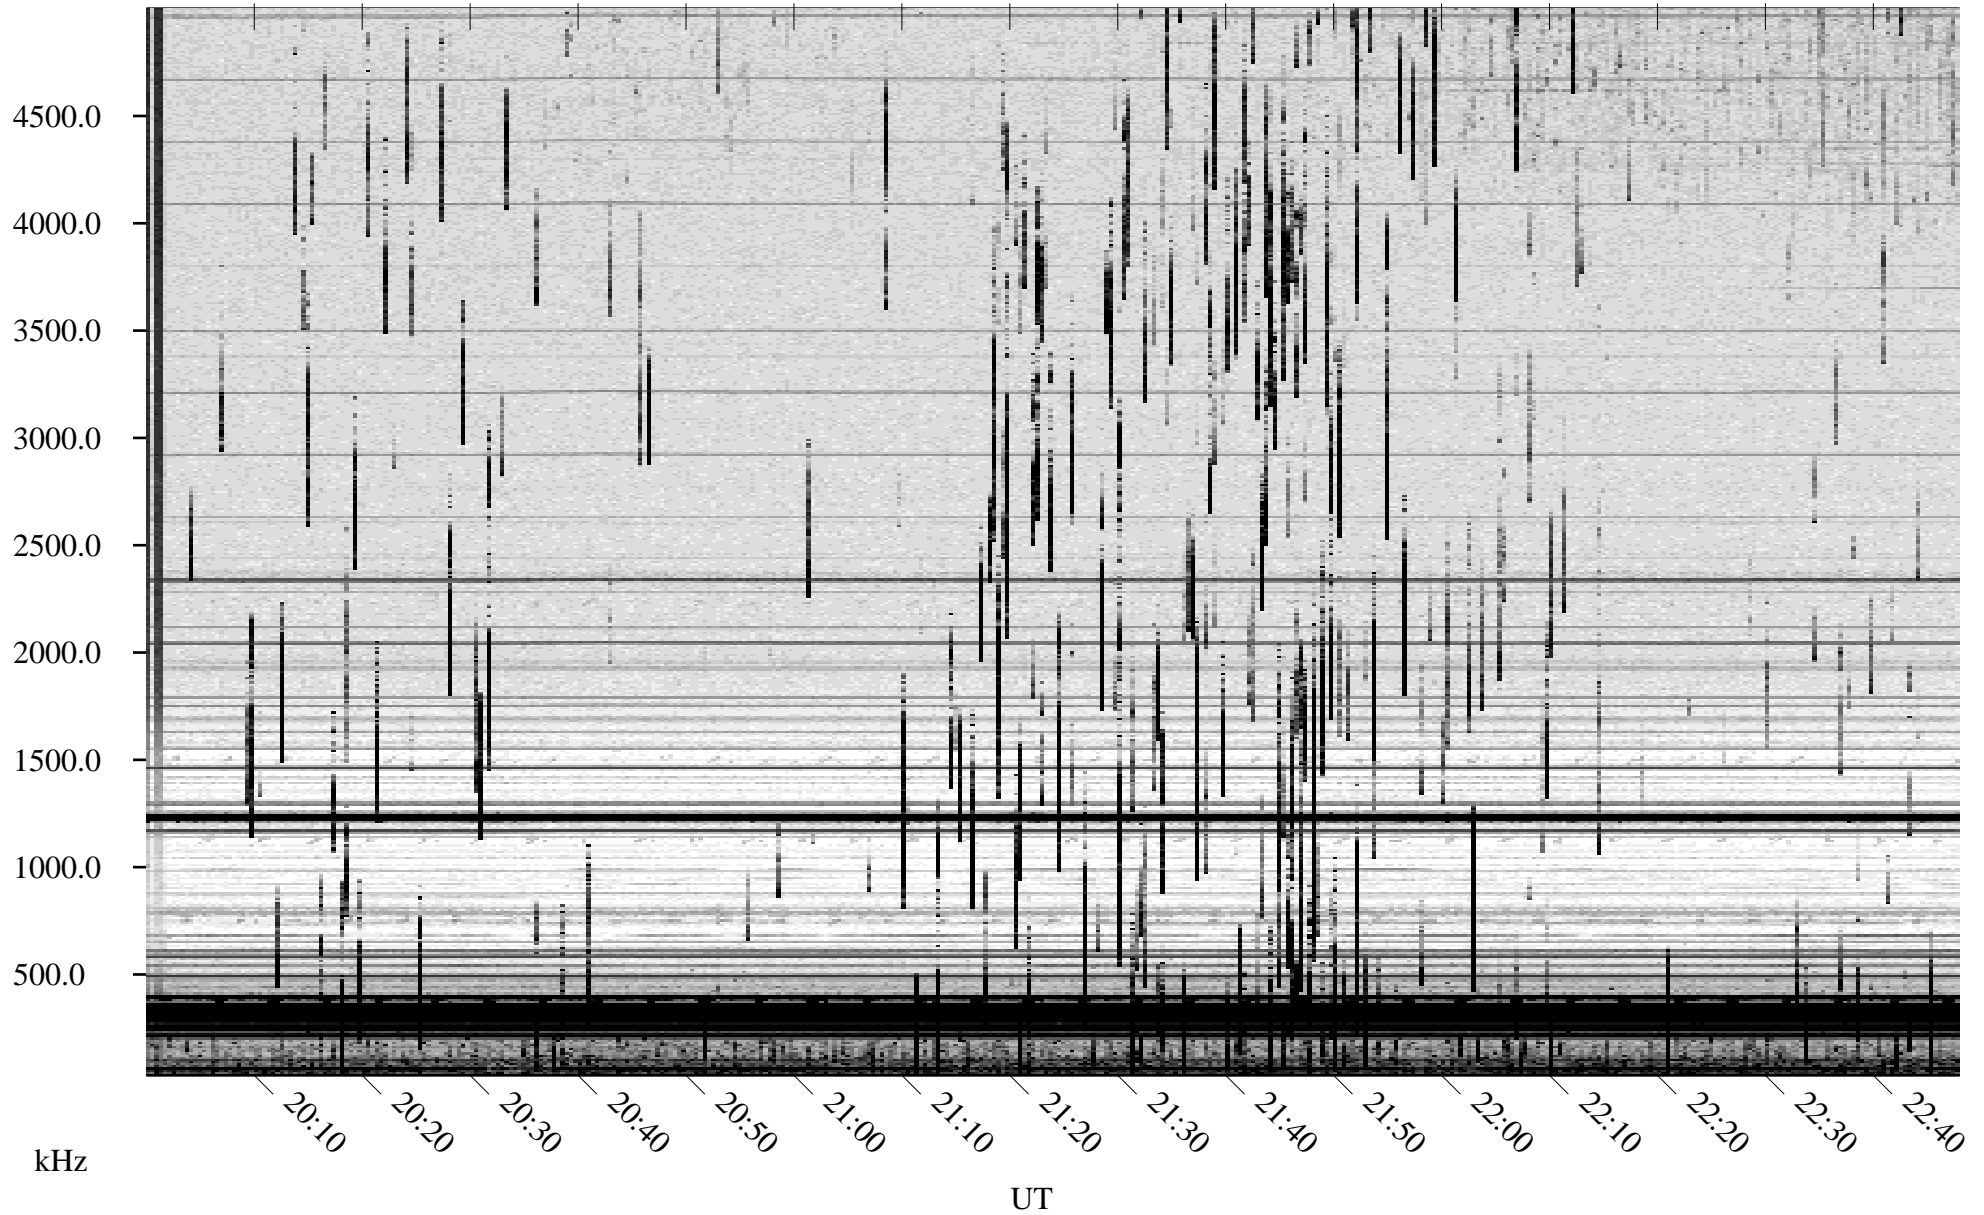

07/22/2009 Churchill, Manitoba

Linear Scale Black = 161 White = 15

ch09203l.r01SUm max_12

Page 1

07/22/2009 Churchill, Manitoba

Linear Scale Black = 161 White = 15

ch09203l.r01SUm max_12

Page 2

07/23/2009 Churchill, Manitoba

Linear Scale Black = 161 White = 15

ch09203l.r01SUm max_12

Page 3

07/23/2009 Churchill, Manitoba

Linear Scale Black = 161 White = 15

ch09203l.r01SUm max_12

Page 4

07/23/2009 Churchill, Manitoba

Linear Scale Black = 161 White = 15

ch09203l.r01SUm max_12

Page 5

07/23/2009 Churchill, Manitoba

Linear Scale Black = 161 White = 15

ch09203l.r01SUm max_12

Page 6

07/23/2009 Churchill, Manitoba

Linear Scale Black = 161 White = 15

ch09203l.r01SUm max_12

Page 7

07/23/2009 Churchill, Manitoba

Linear Scale Black = 161 White = 15

ch09203l.r01SUM max_12