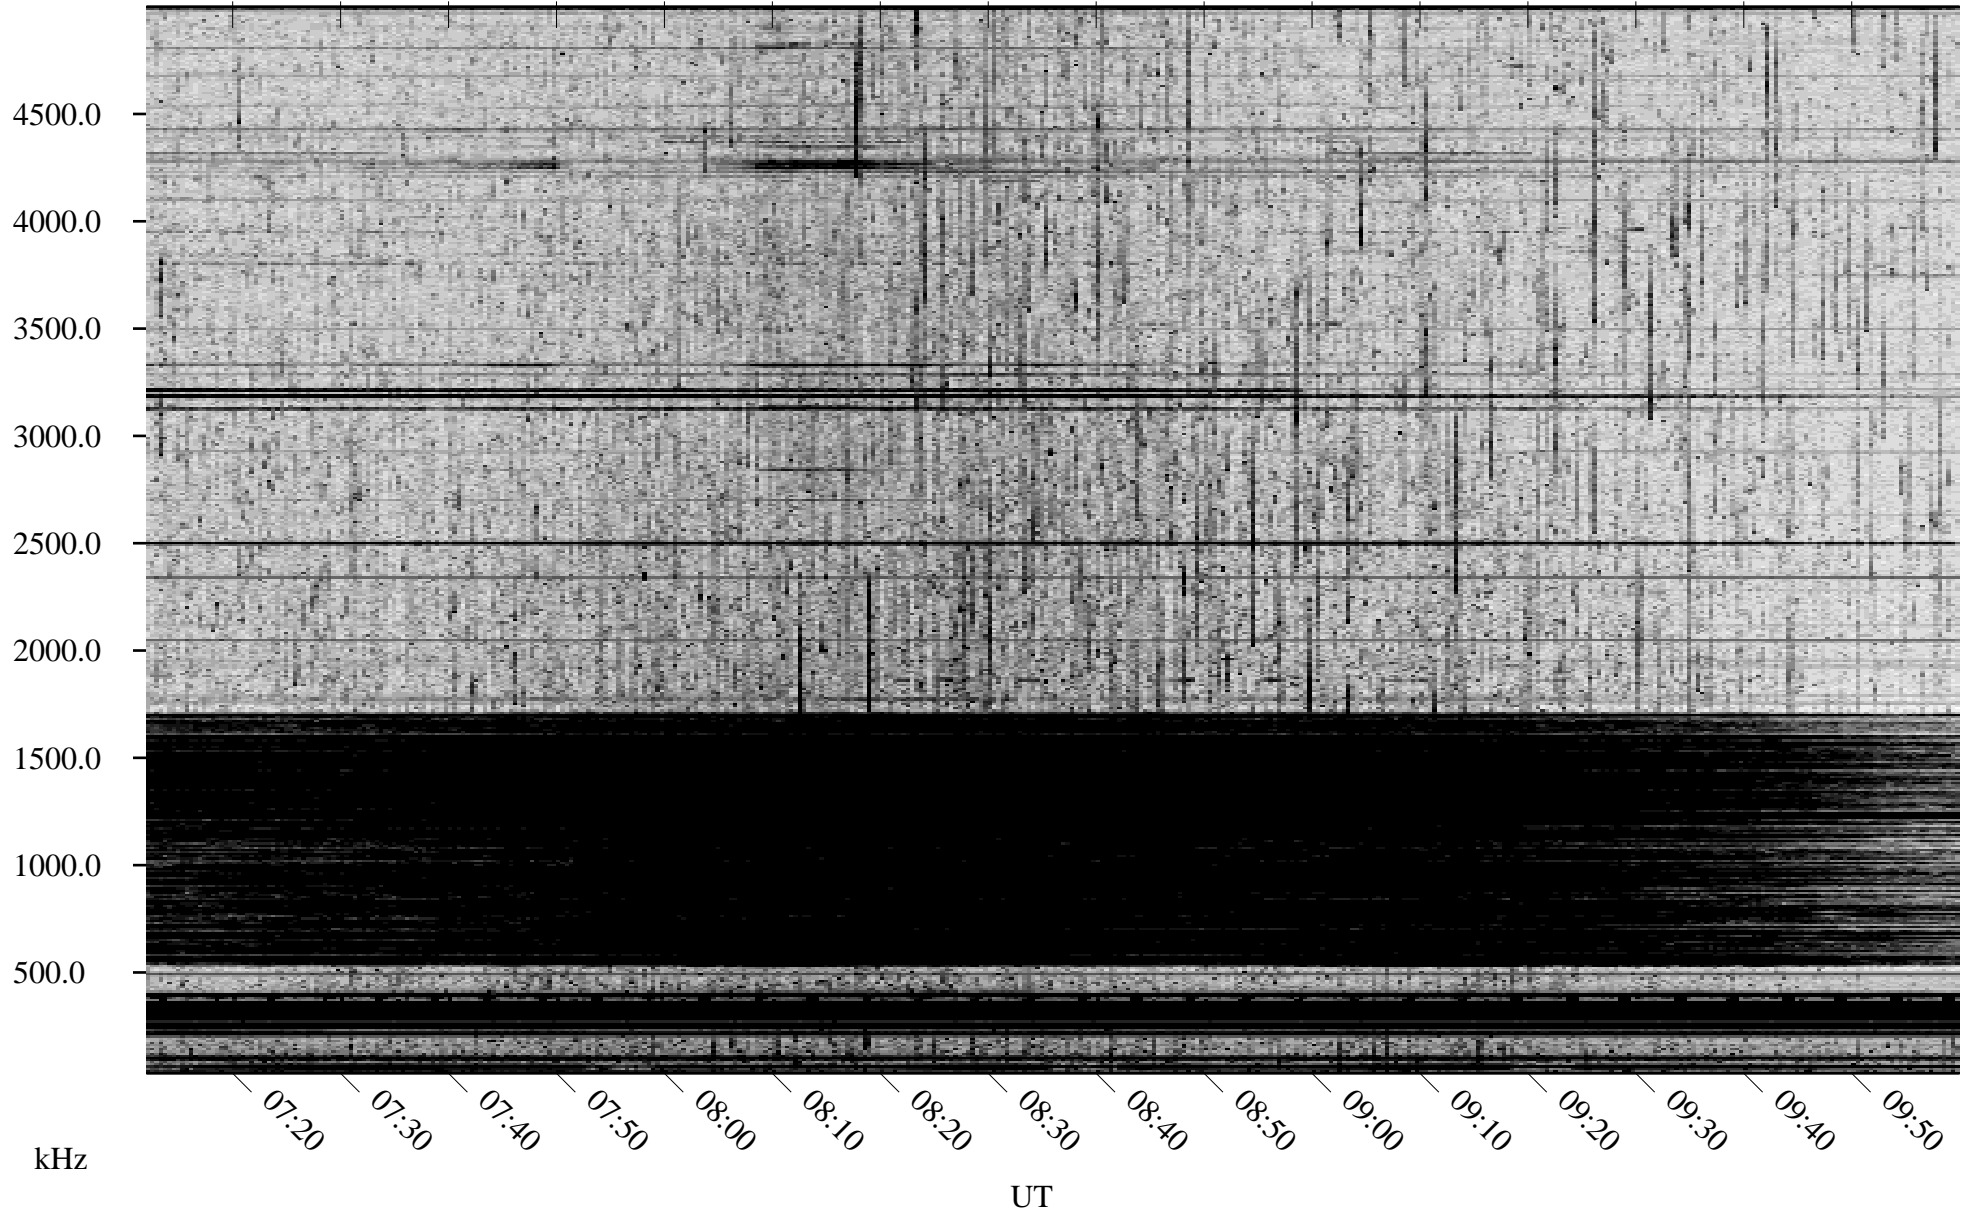

07/22/2009 Churchill, Manitoba

Linear Scale Black = 161 White = 15

ch09203l.r01SUm max_12

Page 1

07/22/2009 Churchill, Manitoba

Linear Scale Black = 161 White = 15

ch09203l.r01SUm max_12

Page 2

07/23/2009 Churchill, Manitoba

Linear Scale Black = 161 White = 15

ch09203l.r01SUm max_12

Page 3

07/23/2009 Churchill, Manitoba

Linear Scale Black = 161 White = 15

ch09203l.r01SUm max_12

Page 4

07/23/2009 Churchill, Manitoba

Linear Scale Black = 161 White = 15

ch09203l.r01SUm max_12

Page 5

07/23/2009 Churchill, Manitoba

Linear Scale Black = 161 White = 15

ch09203l.r01SUm max_12

Page 6

07/23/2009 Churchill, Manitoba

Linear Scale Black = 161 White = 15

ch09203l.r01SUm max_12

Page 7

07/23/2009 Churchill, Manitoba

Linear Scale Black = 161 White = 15

ch09203l.r01SUM max_12