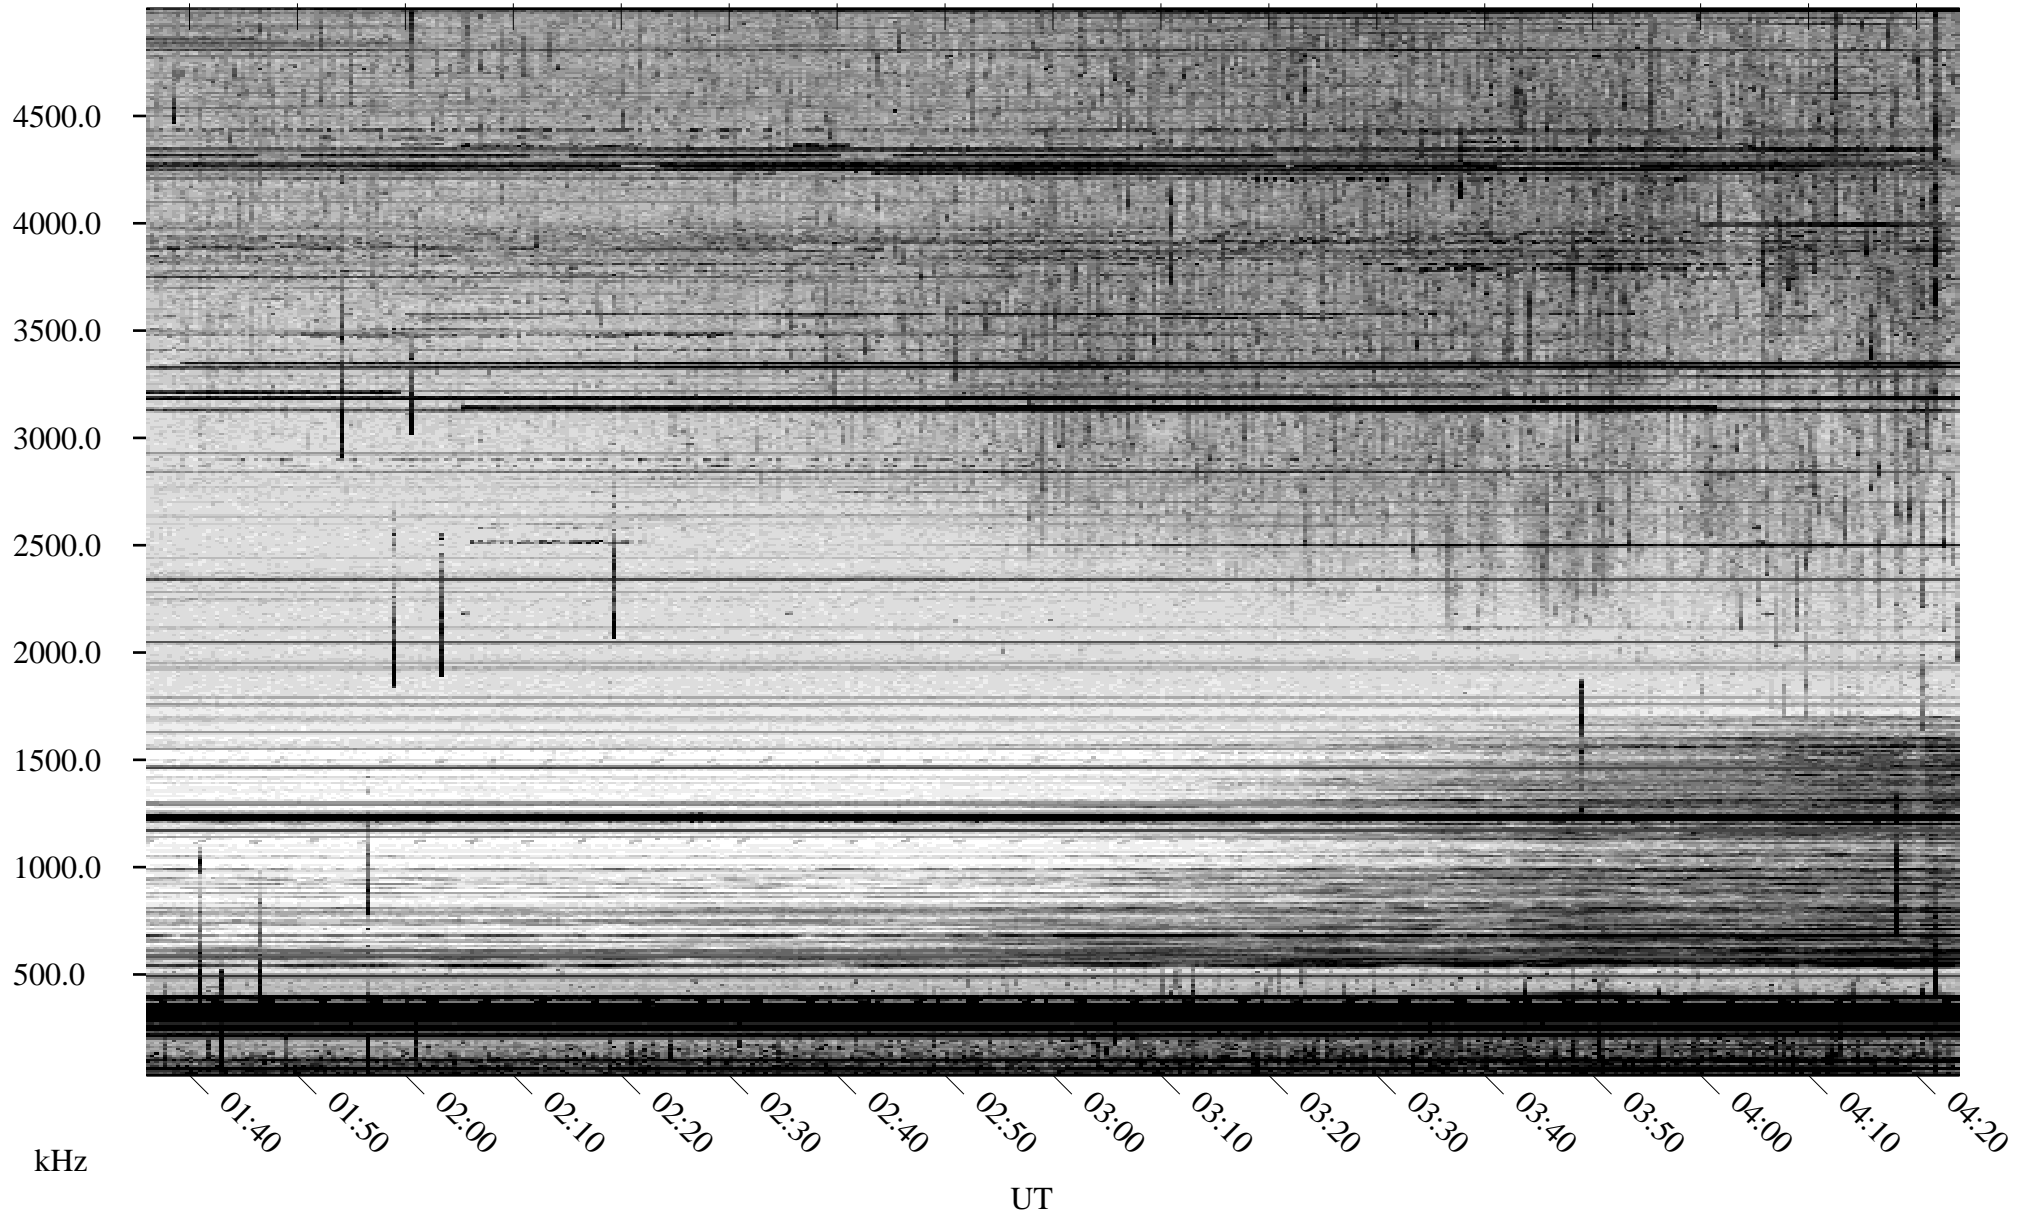

07/22/2009 Churchill, Manitoba

Linear Scale Black = 161 White = 15

ch09203l.r01SUm max_12

Page 1

07/22/2009 Churchill, Manitoba

Linear Scale Black = 161 White = 15

ch09203l.r01SUm max_12

Page 2

07/23/2009 Churchill, Manitoba

Linear Scale Black = 161 White = 15

ch09203l.r01SUm max_12

Page 3

07/23/2009 Churchill, Manitoba

Linear Scale Black = 161 White = 15

ch09203l.r01SUm max_12

Page 4

07/23/2009 Churchill, Manitoba

Linear Scale Black = 161 White = 15

ch09203l.r01SUm max_12

Page 5

07/23/2009 Churchill, Manitoba

Linear Scale Black = 161 White = 15

ch09203l.r01SUm max_12

Page 6

07/23/2009 Churchill, Manitoba

Linear Scale Black = 161 White = 15

ch09203l.r01SUm max_12

Page 7

07/23/2009 Churchill, Manitoba

Linear Scale Black = 161 White = 15

ch09203l.r01SUM max_12