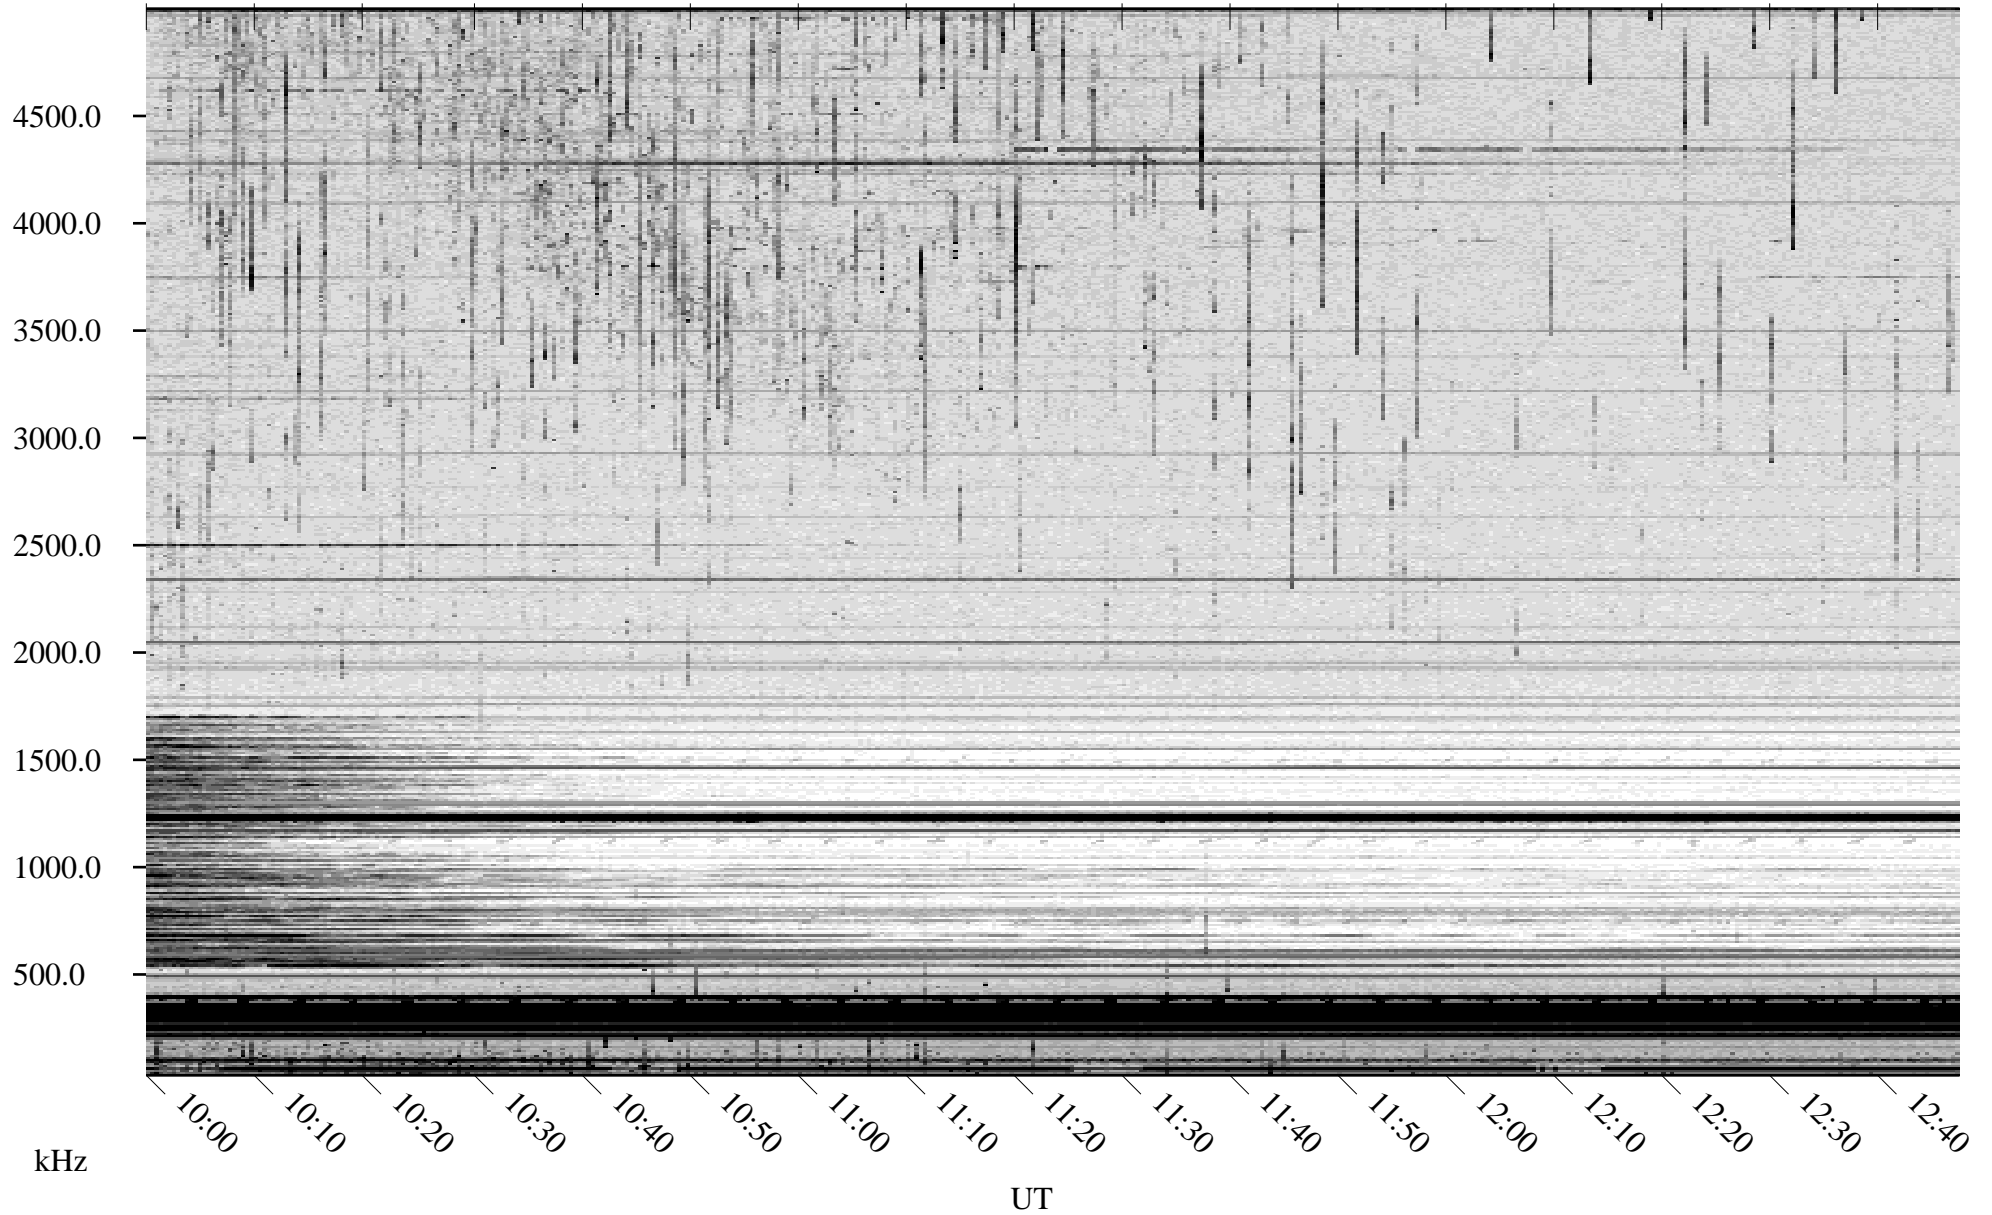

07/22/2009 Churchill, Manitoba

Linear Scale Black = 161 White = 15

ch09203l.r01SUm max_12

Page 1

07/22/2009 Churchill, Manitoba

Linear Scale Black = 161 White = 15

ch09203l.r01SUm max_12

Page 2

07/23/2009 Churchill, Manitoba

Linear Scale Black = 161 White = 15

ch09203l.r01SUm max_12

Page 3

07/23/2009 Churchill, Manitoba

Linear Scale Black = 161 White = 15

ch09203l.r01SUm max_12

Page 4

07/23/2009 Churchill, Manitoba

Linear Scale Black = 161 White = 15

ch09203l.r01SUm max_12

Page 5

07/23/2009 Churchill, Manitoba

Linear Scale Black = 161 White = 15

ch09203l.r01SUm max_12

Page 6

07/23/2009 Churchill, Manitoba

Linear Scale Black = 161 White = 15

ch09203l.r01SUm max_12

Page 7

07/23/2009 Churchill, Manitoba

Linear Scale Black = 161 White = 15

ch09203l.r01SUM max_12