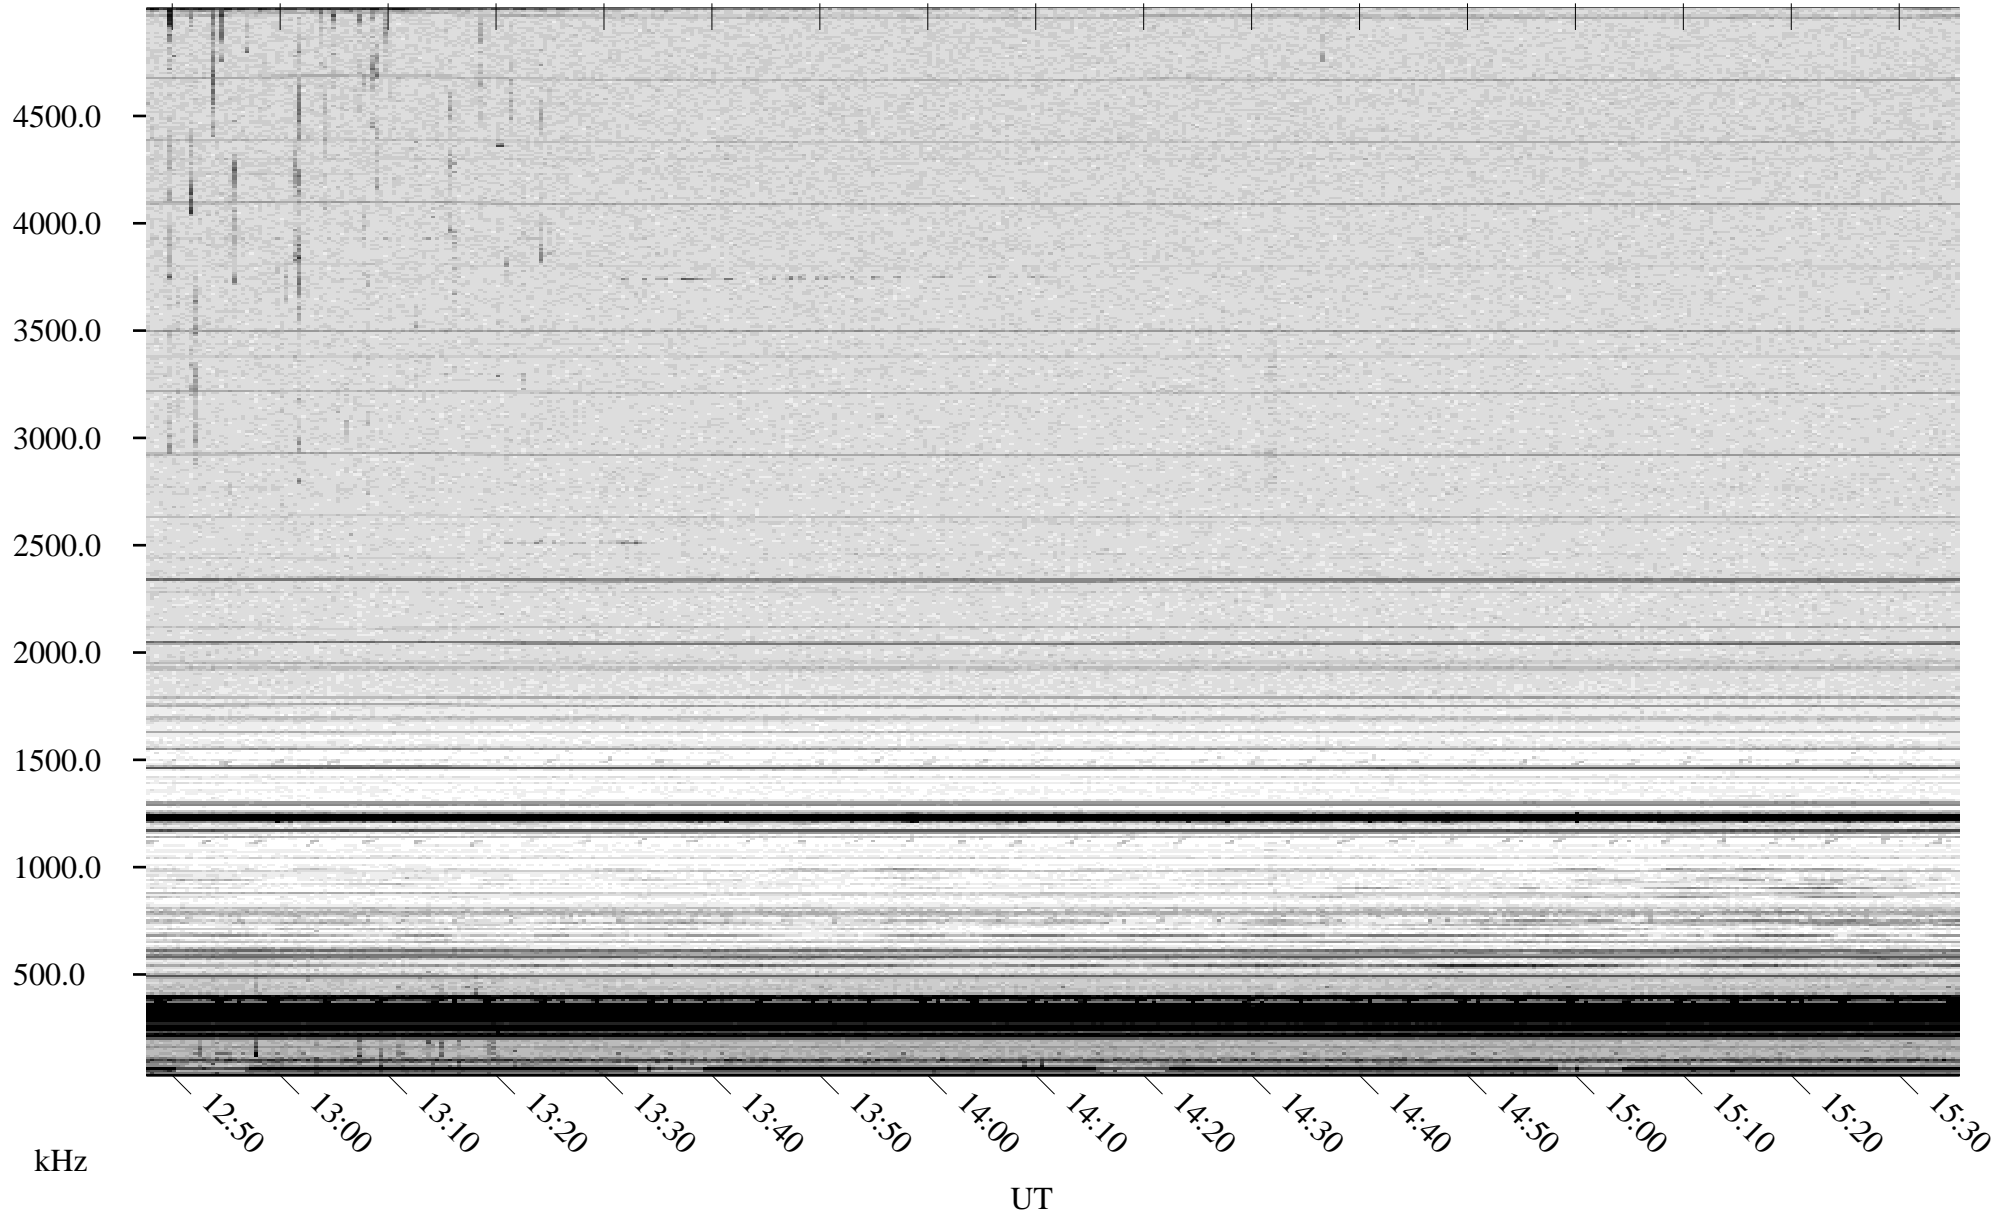

07/22/2009 Churchill, Manitoba

Linear Scale Black = 161 White = 15

ch09203l.r01SUm max_12

Page 1

07/22/2009 Churchill, Manitoba

Linear Scale Black = 161 White = 15

ch09203l.r01SUm max_12

Page 2

07/23/2009 Churchill, Manitoba

Linear Scale Black = 161 White = 15

ch09203l.r01SUm max_12

Page 3

07/23/2009 Churchill, Manitoba

Linear Scale Black = 161 White = 15

ch09203l.r01SUm max_12

Page 4

07/23/2009 Churchill, Manitoba

Linear Scale Black = 161 White = 15

ch09203l.r01SUm max_12

Page 5

07/23/2009 Churchill, Manitoba

Linear Scale Black = 161 White = 15

ch09203l.r01SUm max_12

Page 6

07/23/2009 Churchill, Manitoba

Linear Scale Black = 161 White = 15

ch09203l.r01SUm max_12

Page 7

07/23/2009 Churchill, Manitoba

Linear Scale Black = 161 White = 15

ch09203l.r01SUM max_12