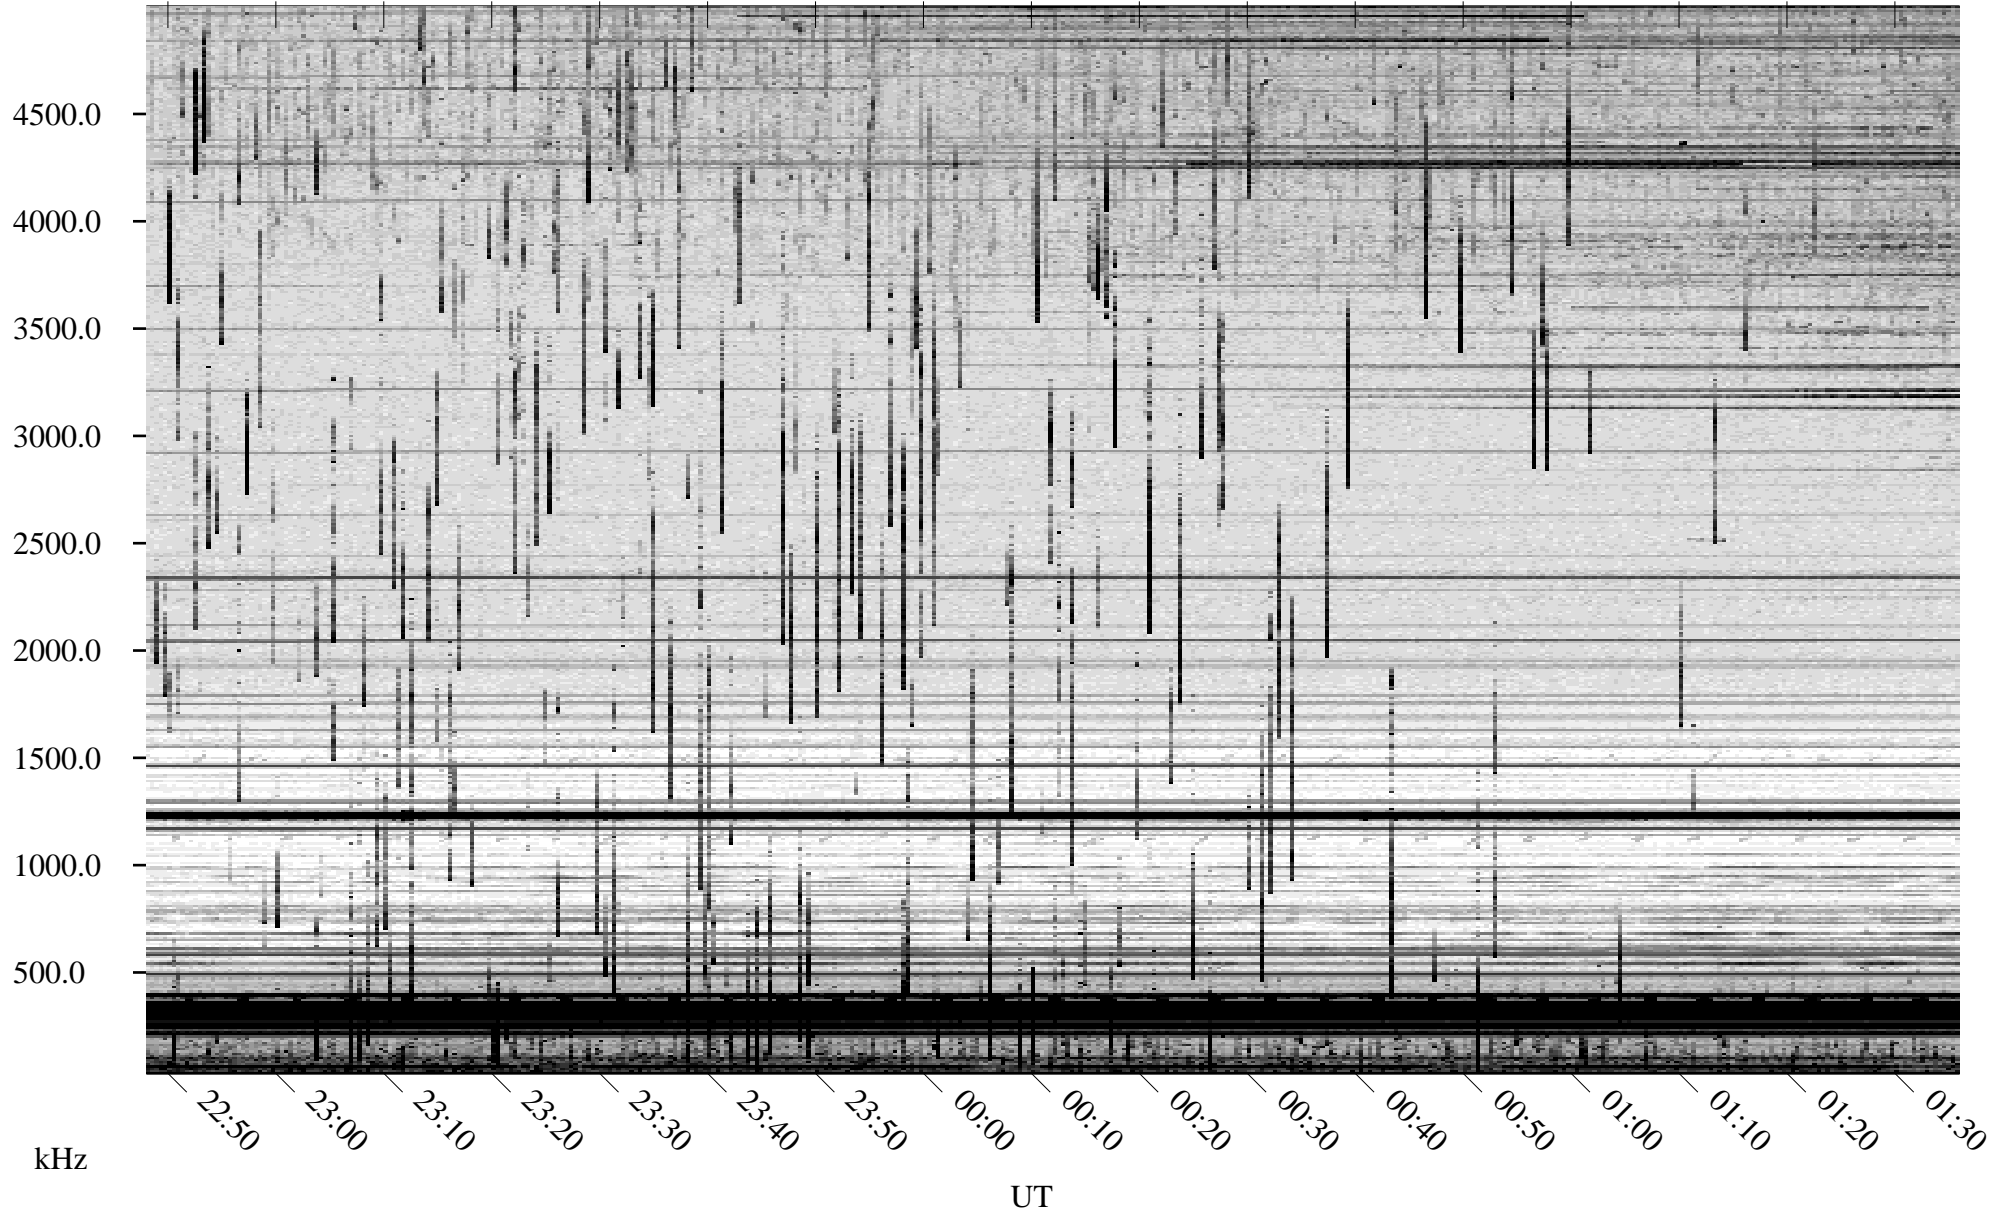

07/22/2009 Churchill, Manitoba

Linear Scale Black = 161 White = 15

ch09203l.r01SUm max_12

Page 1

07/22/2009 Churchill, Manitoba

Linear Scale Black = 161 White = 15

ch09203l.r01SUm max_12

Page 2

07/23/2009 Churchill, Manitoba

Linear Scale Black = 161 White = 15

ch09203l.r01SUm max_12

Page 3

07/23/2009 Churchill, Manitoba

Linear Scale Black = 161 White = 15

ch09203l.r01SUm max_12

Page 4

07/23/2009 Churchill, Manitoba

Linear Scale Black = 161 White = 15

ch09203l.r01SUm max_12

Page 5

07/23/2009 Churchill, Manitoba

Linear Scale Black = 161 White = 15

ch09203l.r01SUm max_12

Page 6

07/23/2009 Churchill, Manitoba

Linear Scale Black = 161 White = 15

ch09203l.r01SUm max_12

Page 7

07/23/2009 Churchill, Manitoba

Linear Scale Black = 161 White = 15

ch09203l.r01SUM max_12