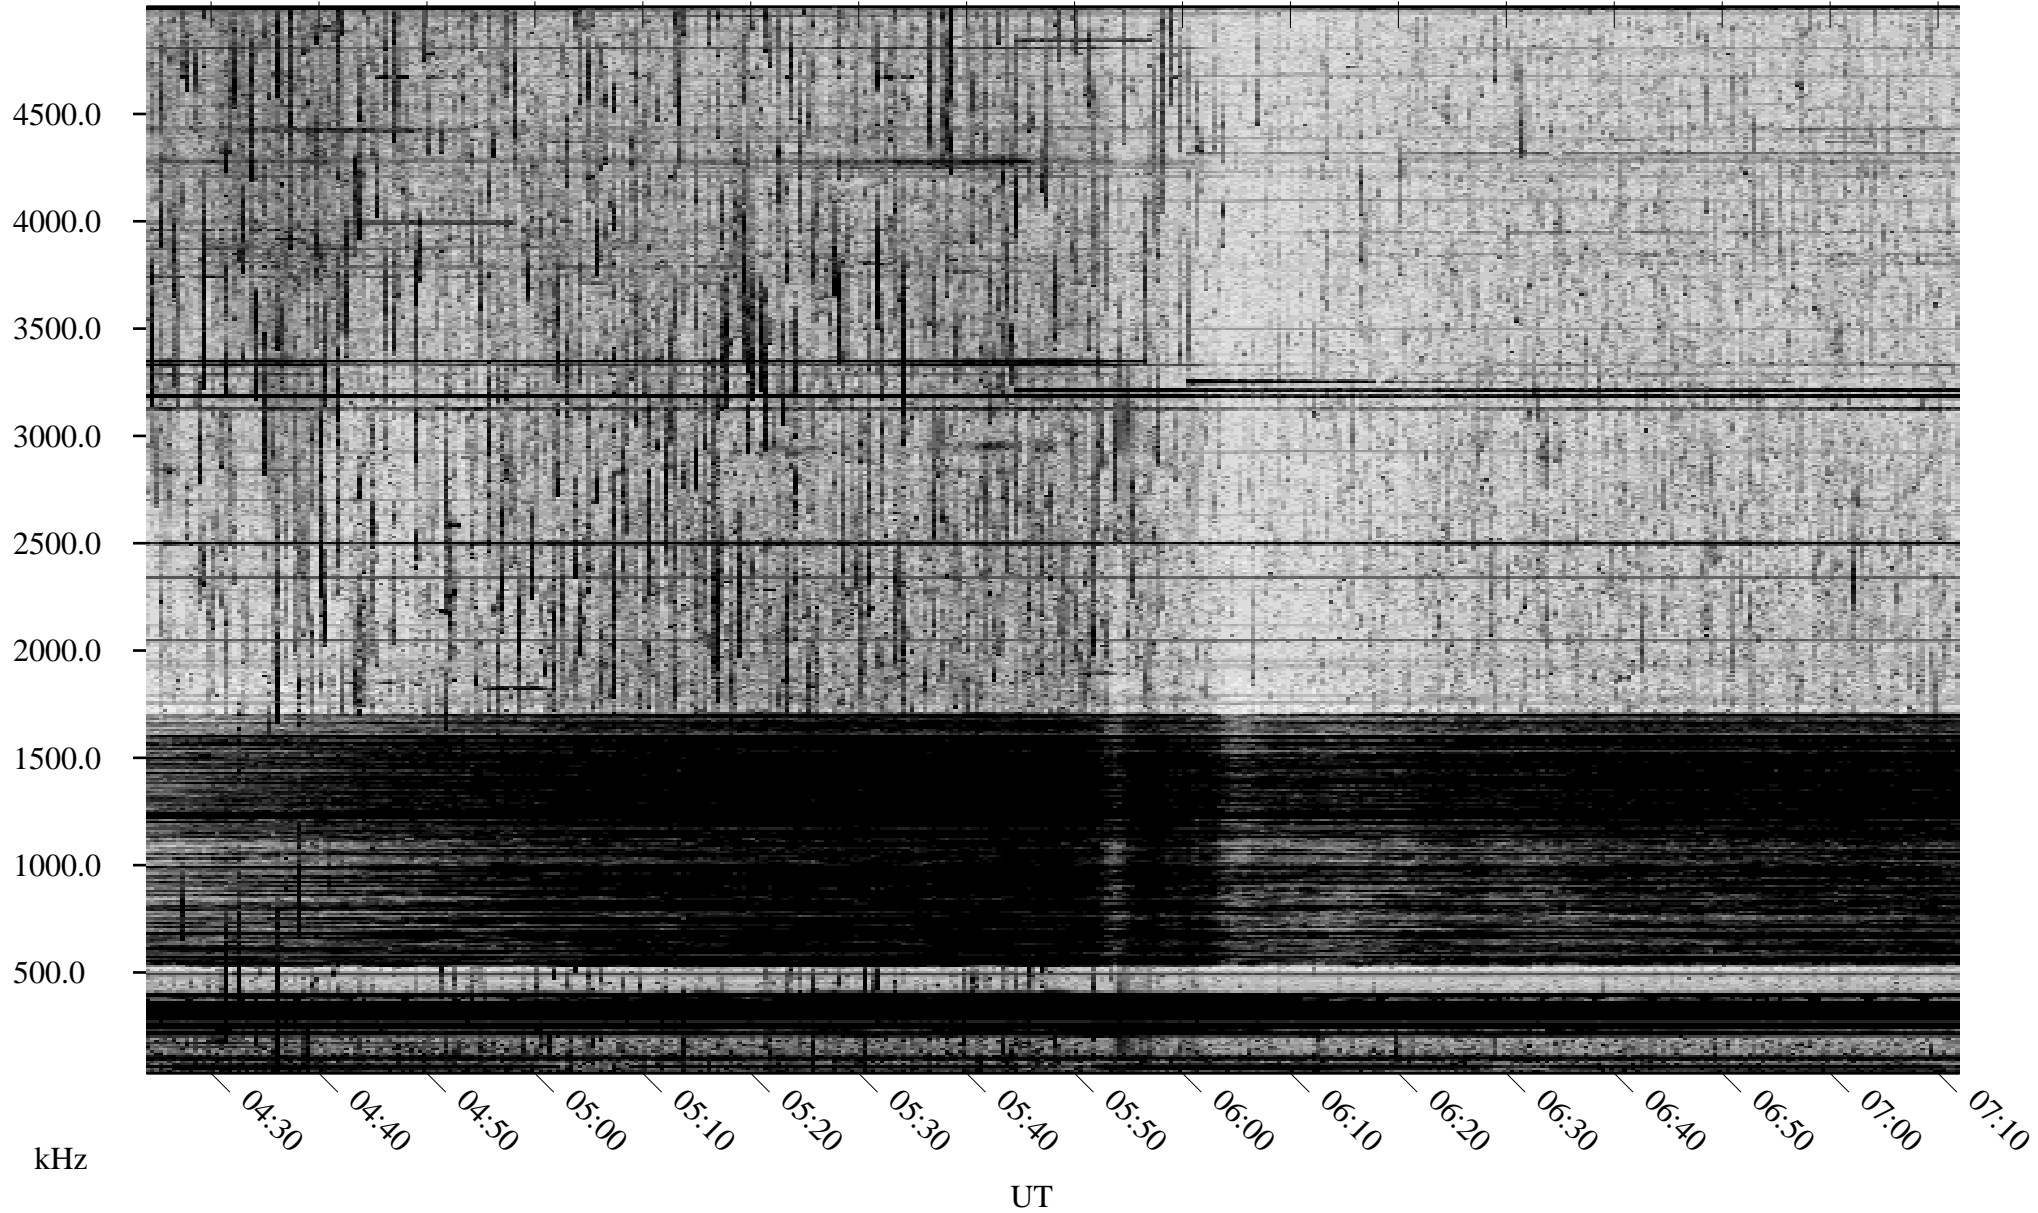

07/22/2009 Churchill, Manitoba

Linear Scale Black = 161 White = 15

ch09203l.r01SUm max_12

Page 1

07/22/2009 Churchill, Manitoba

Linear Scale Black = 161 White = 15

ch09203l.r01SUm max_12

Page 2

07/23/2009 Churchill, Manitoba

Linear Scale Black = 161 White = 15

ch09203l.r01SUm max_12

Page 3

07/23/2009 Churchill, Manitoba

Linear Scale Black = 161 White = 15

ch09203l.r01SUm max_12

Page 4

07/23/2009 Churchill, Manitoba

Linear Scale Black = 161 White = 15

ch09203l.r01SUm max_12

Page 5

07/23/2009 Churchill, Manitoba

Linear Scale Black = 161 White = 15

ch09203l.r01SUm max_12

Page 6

07/23/2009 Churchill, Manitoba

Linear Scale Black = 161 White = 15

ch09203l.r01SUm max_12

Page 7

07/23/2009 Churchill, Manitoba

Linear Scale Black = 161 White = 15

ch09203l.r01SUM max_12