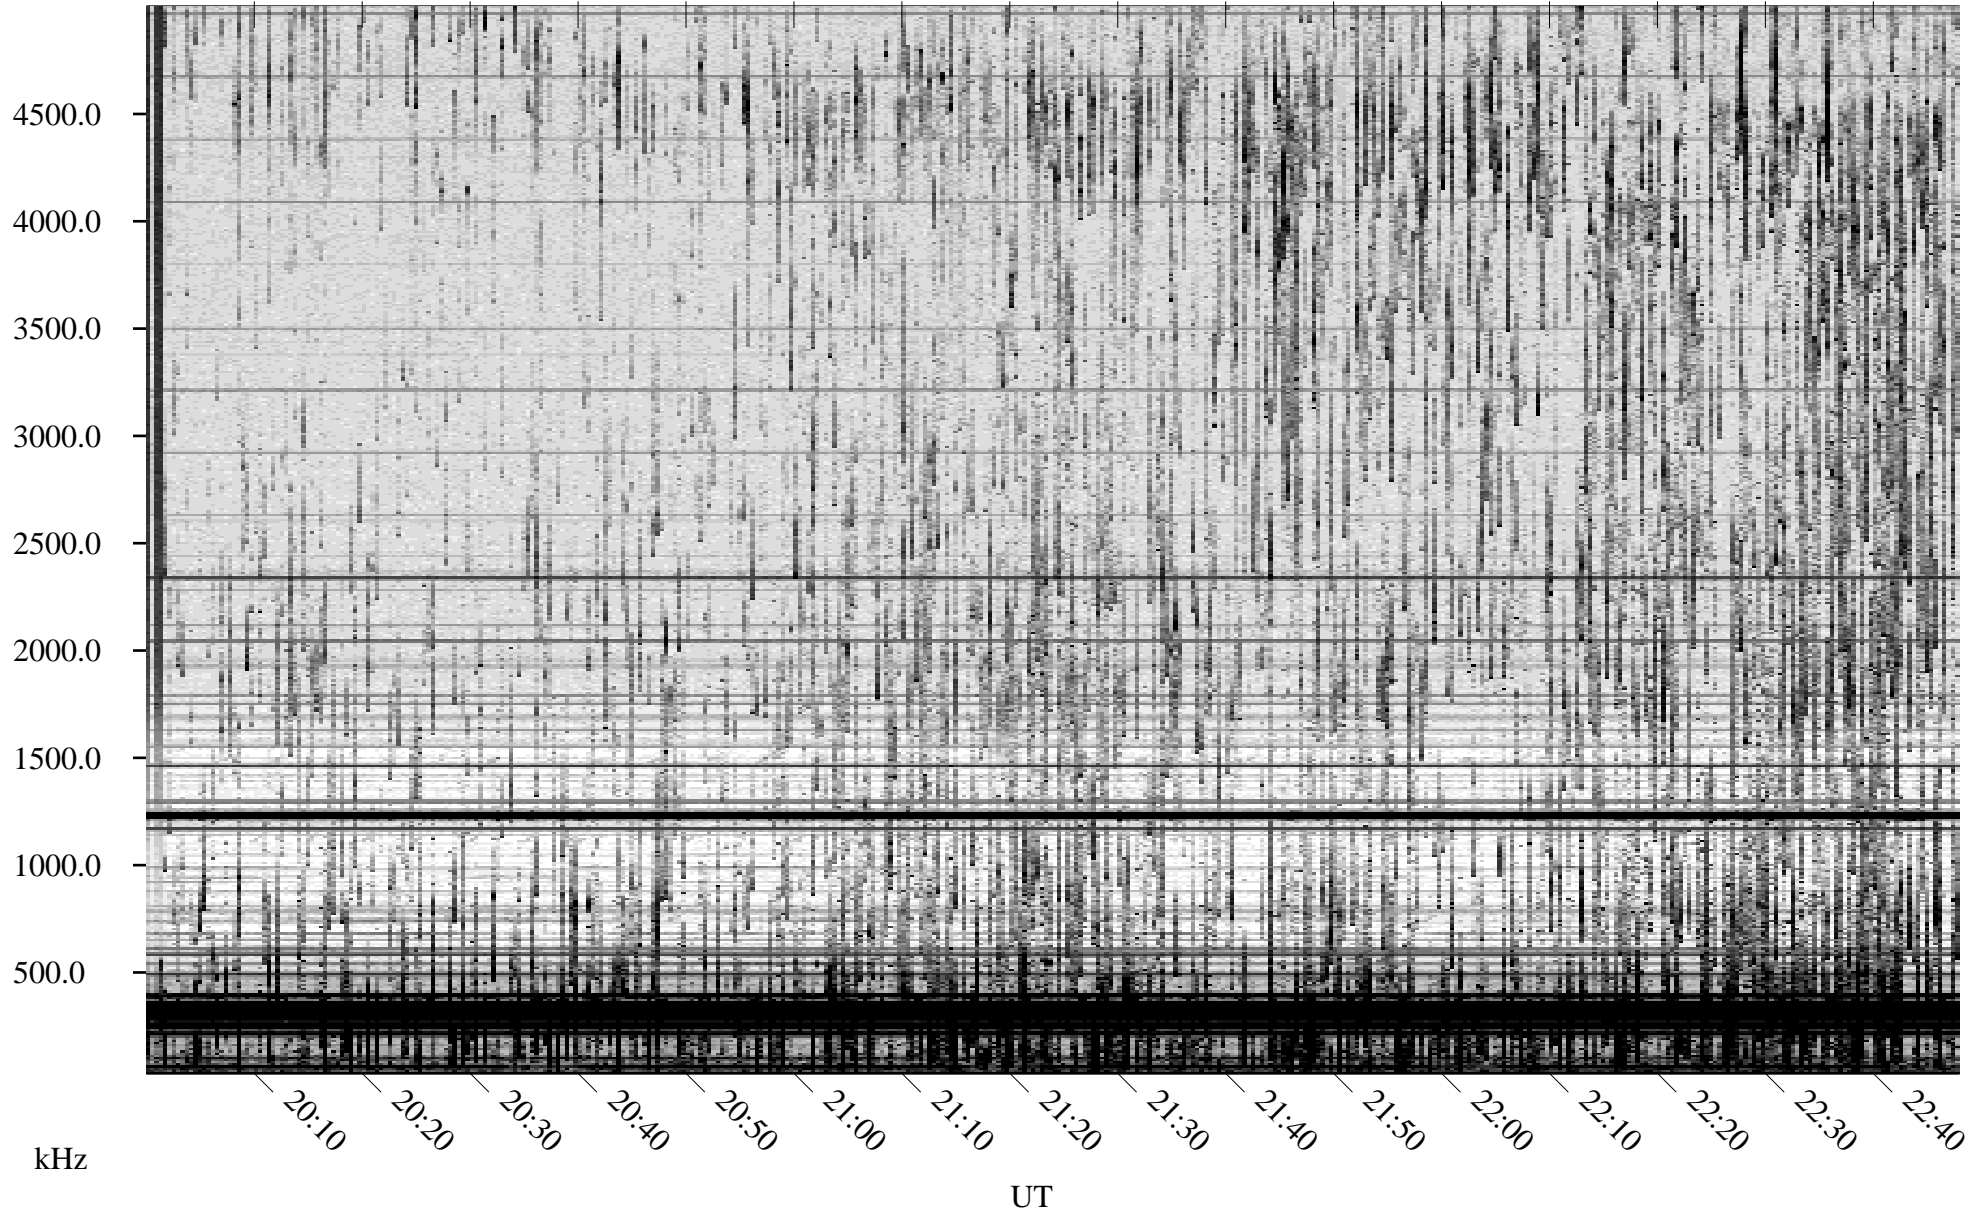

07/24/2009 Churchill, Manitoba

Linear Scale Black = 161 White = 15

ch092051.r01SUm max_12

Page 1

07/24/2009 Churchill, Manitoba

Linear Scale Black = 161 White = 15

ch092051.r01SUm max_12

Page 2

07/25/2009 Churchill, Manitoba

Linear Scale Black = 161 White = 15

ch092051.r01SUm max_12

Page 3

07/25/2009 Churchill, Manitoba

Linear Scale Black = 161 White = 15

ch092051.r01SUm max_12

Page 4

07/25/2009 Churchill, Manitoba

Linear Scale Black = 161 White = 15

ch092051.r01SUm max_12

Page 5

07/25/2009 Churchill, Manitoba

Linear Scale Black = 161 White = 15

ch092051.r01SUm max_12

Page 6

07/25/2009 Churchill, Manitoba

Linear Scale Black = 161 White = 15

ch092051.r01SUm max_12

Page 7

07/25/2009 Churchill, Manitoba

Linear Scale Black = 161 White = 15

ch092051.r01SUm max_12

Page 8