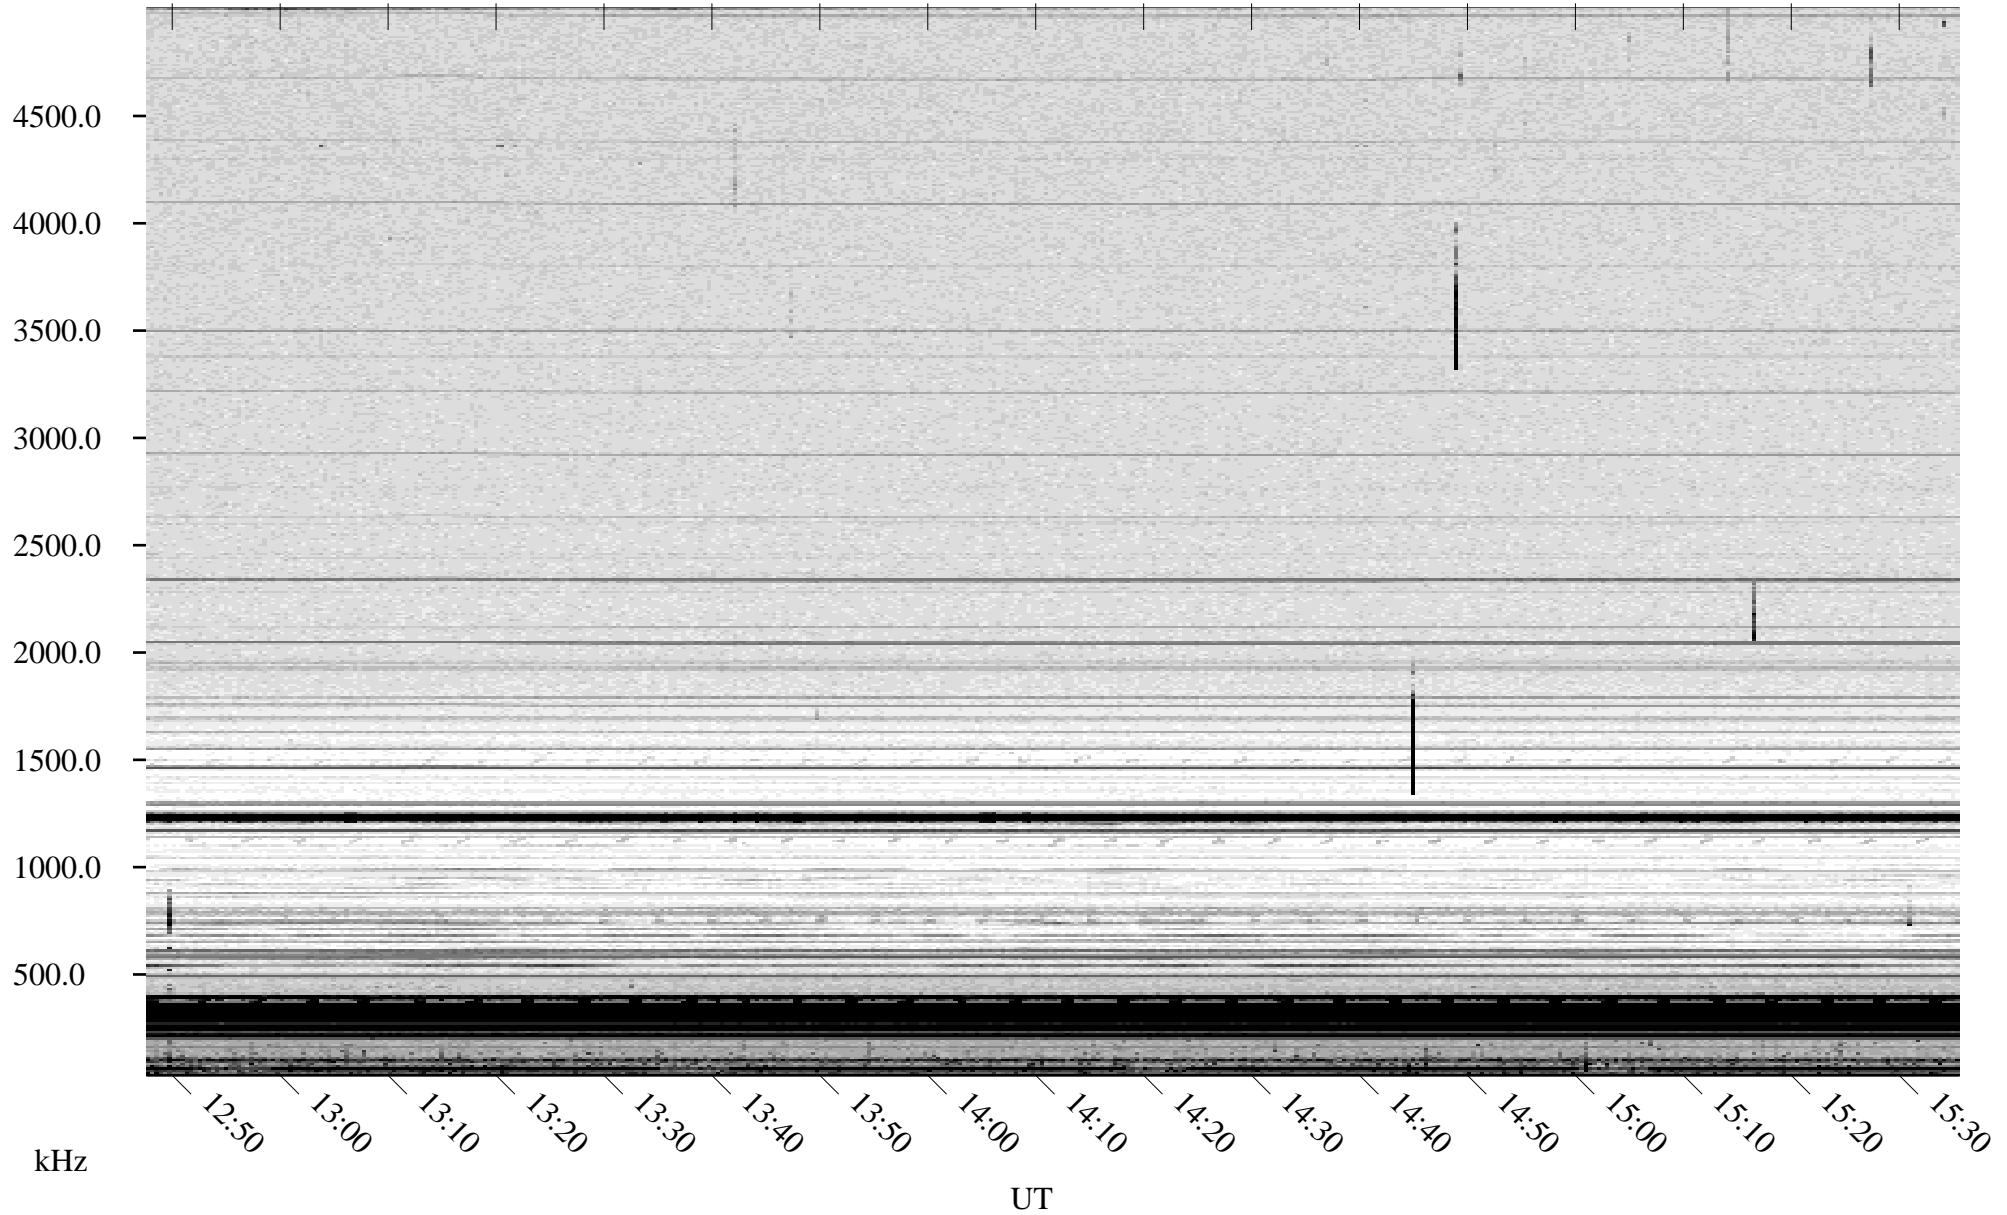

07/24/2009 Churchill, Manitoba

Linear Scale Black = 161 White = 15

ch092051.r01SUm max_12

Page 1

07/24/2009 Churchill, Manitoba

Linear Scale Black = 161 White = 15

ch092051.r01SUm max_12

Page 2

07/25/2009 Churchill, Manitoba

Linear Scale Black = 161 White = 15

ch092051.r01SUm max_12

Page 3

07/25/2009 Churchill, Manitoba

Linear Scale Black = 161 White = 15

ch092051.r01SUm max_12

Page 4

07/25/2009 Churchill, Manitoba

Linear Scale Black = 161 White = 15

ch092051.r01SUm max_12

Page 5

07/25/2009 Churchill, Manitoba

Linear Scale Black = 161 White = 15

ch092051.r01SUm max_12

Page 6

07/25/2009 Churchill, Manitoba

Linear Scale Black = 161 White = 15

ch092051.r01SUm max_12

Page 7

07/25/2009 Churchill, Manitoba

Linear Scale Black = 161 White = 15

ch092051.r01SUm max_12

Page 8