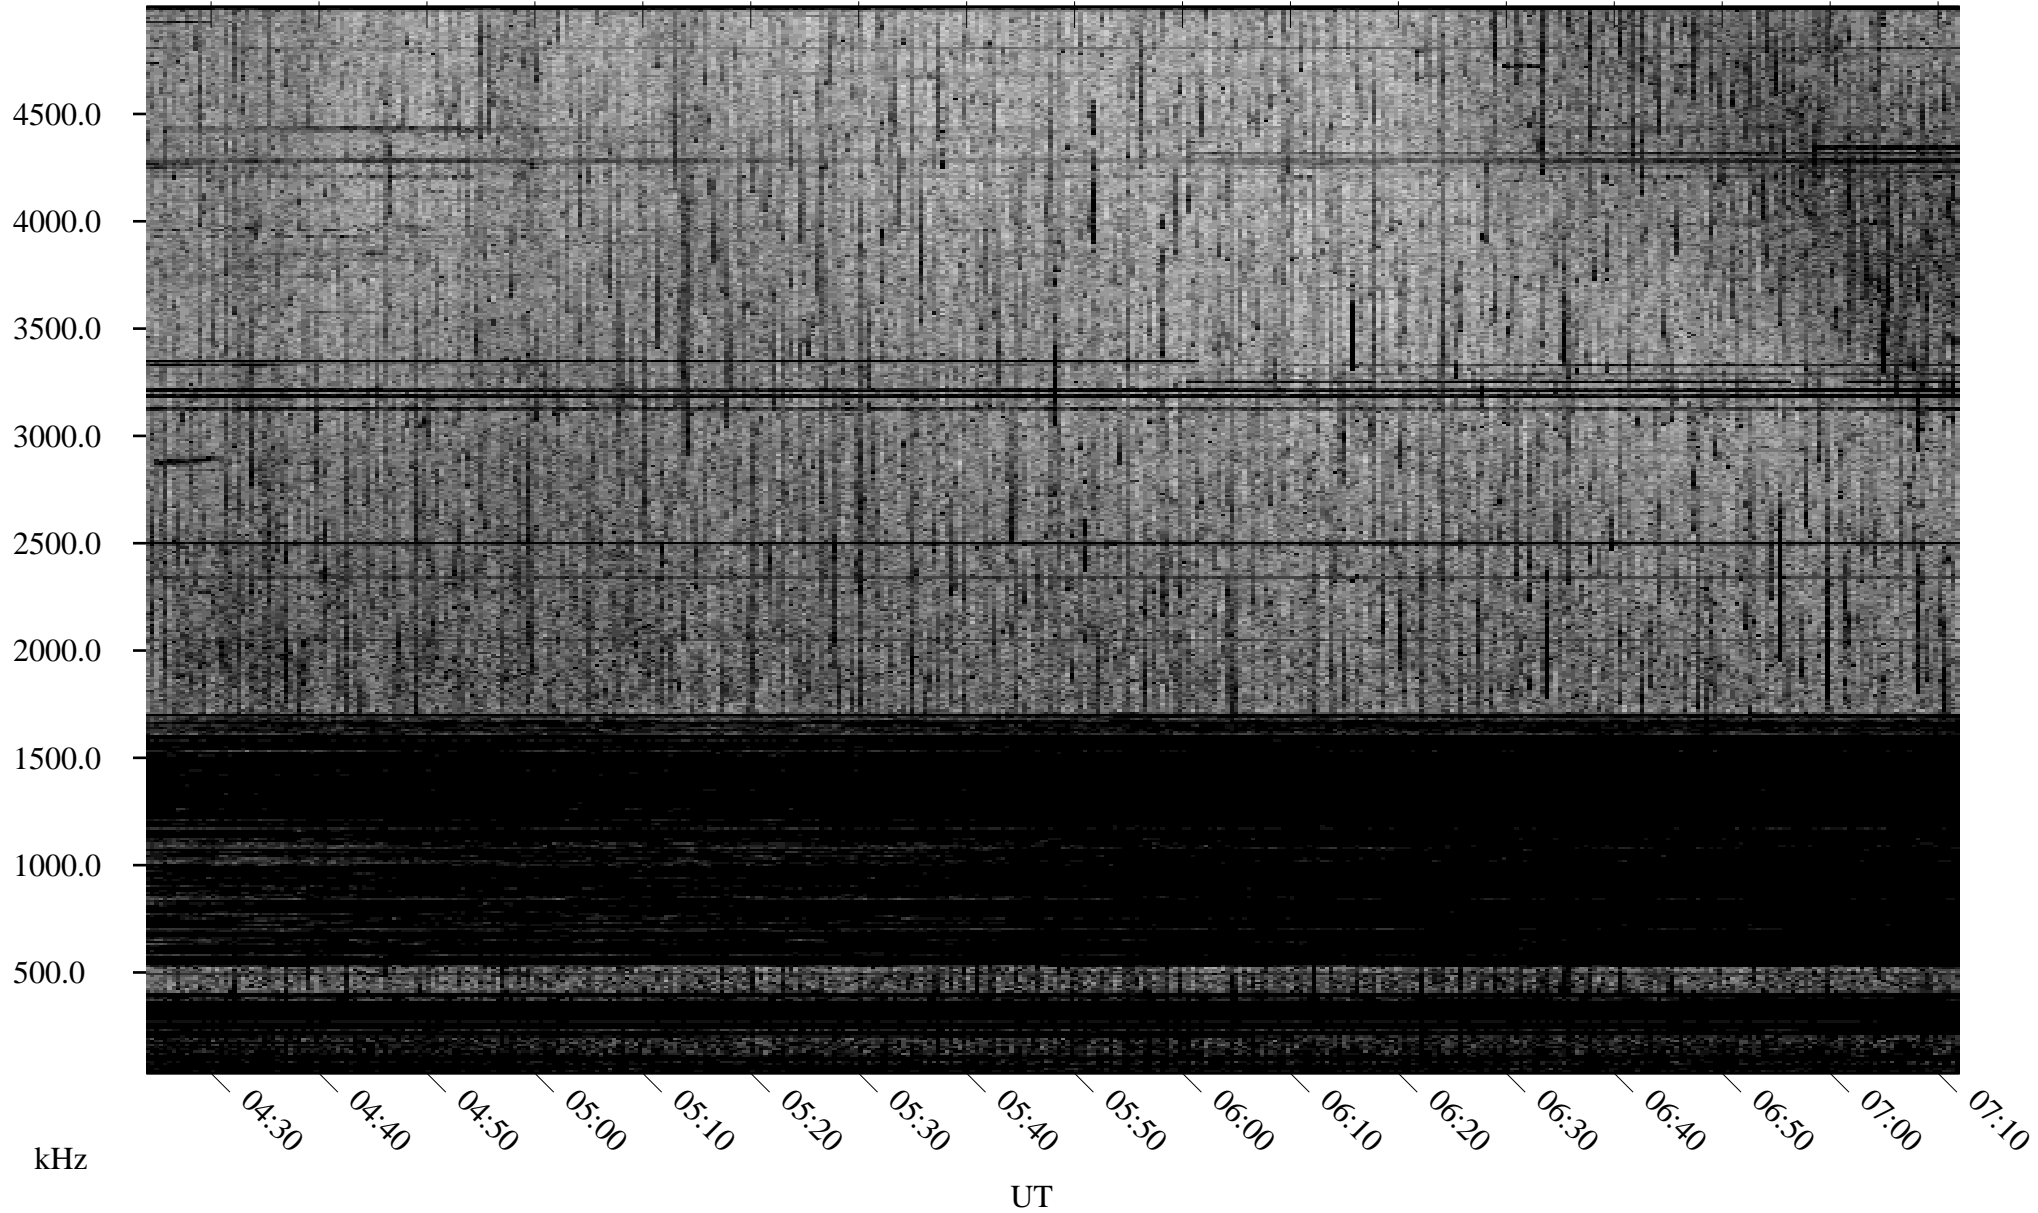

07/24/2009 Churchill, Manitoba

Linear Scale Black = 161 White = 15

ch092051.r01SUm max_12

Page 1

07/24/2009 Churchill, Manitoba

Linear Scale Black = 161 White = 15

ch092051.r01SUm max_12

Page 2

07/25/2009 Churchill, Manitoba

Linear Scale Black = 161 White = 15

ch092051.r01SUm max_12

Page 3

07/25/2009 Churchill, Manitoba

Linear Scale Black = 161 White = 15

ch092051.r01SUm max_12

Page 4

07/25/2009 Churchill, Manitoba

Linear Scale Black = 161 White = 15

ch092051.r01SUm max_12

Page 5

07/25/2009 Churchill, Manitoba

Linear Scale Black = 161 White = 15

ch092051.r01SUm max_12

Page 6

07/25/2009 Churchill, Manitoba

Linear Scale Black = 161 White = 15

ch092051.r01SUm max_12

Page 7

07/25/2009 Churchill, Manitoba

Linear Scale Black = 161 White = 15

ch092051.r01SUm max_12

Page 8