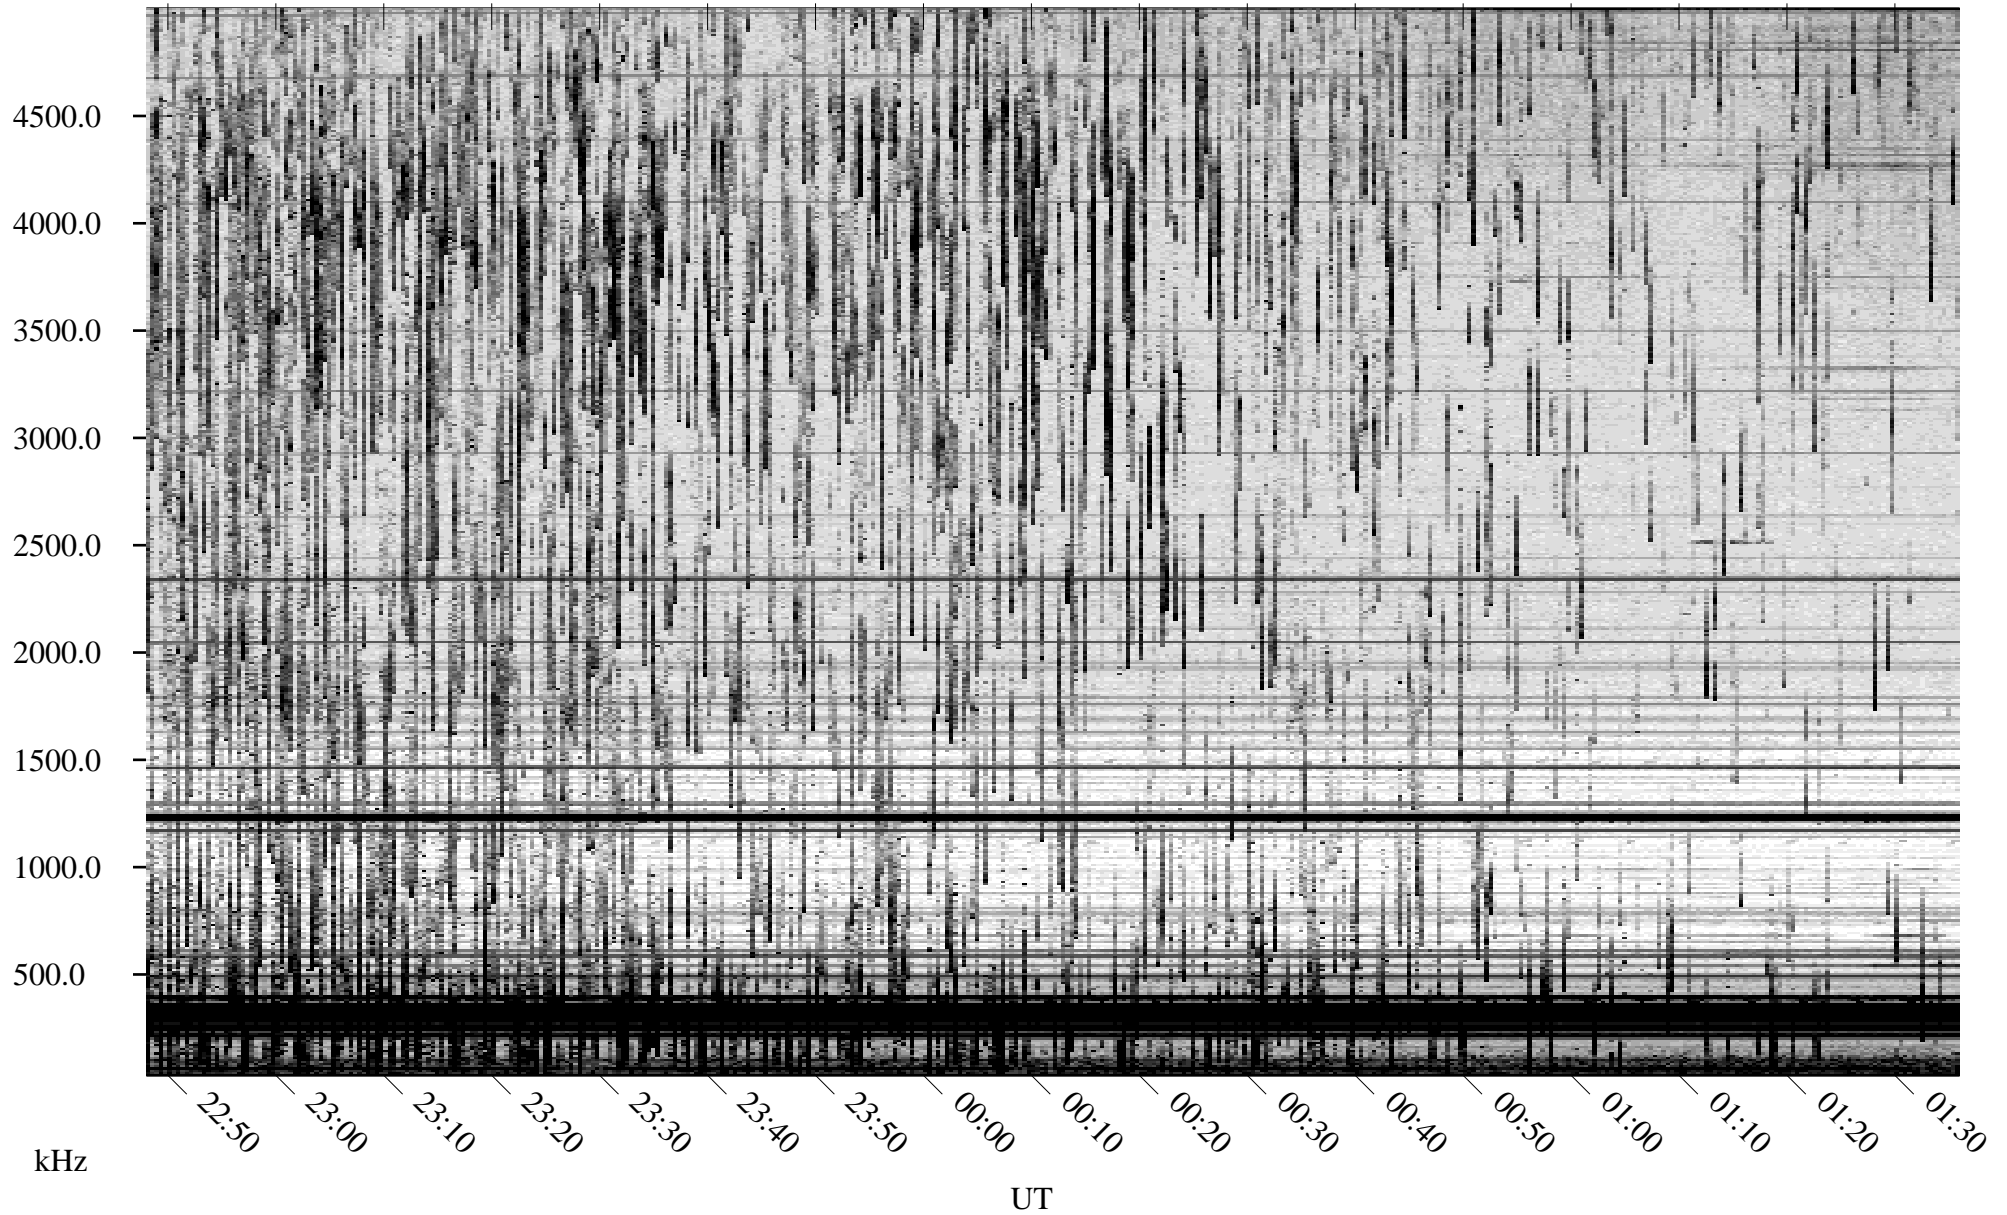

07/24/2009 Churchill, Manitoba

Linear Scale Black = 161 White = 15

ch092051.r01SUm max_12

Page 1

07/24/2009 Churchill, Manitoba

Linear Scale Black = 161 White = 15

ch092051.r01SUm max_12

Page 2

07/25/2009 Churchill, Manitoba

Linear Scale Black = 161 White = 15

ch092051.r01SUm max_12

Page 3

07/25/2009 Churchill, Manitoba

Linear Scale Black = 161 White = 15

ch092051.r01SUm max_12

Page 4

07/25/2009 Churchill, Manitoba

Linear Scale Black = 161 White = 15

ch092051.r01SUm max_12

Page 5

07/25/2009 Churchill, Manitoba

Linear Scale Black = 161 White = 15

ch092051.r01SUm max_12

Page 6

07/25/2009 Churchill, Manitoba

Linear Scale Black = 161 White = 15

ch092051.r01SUm max_12

Page 7

07/25/2009 Churchill, Manitoba

Linear Scale Black = 161 White = 15

ch092051.r01SUm max_12

Page 8