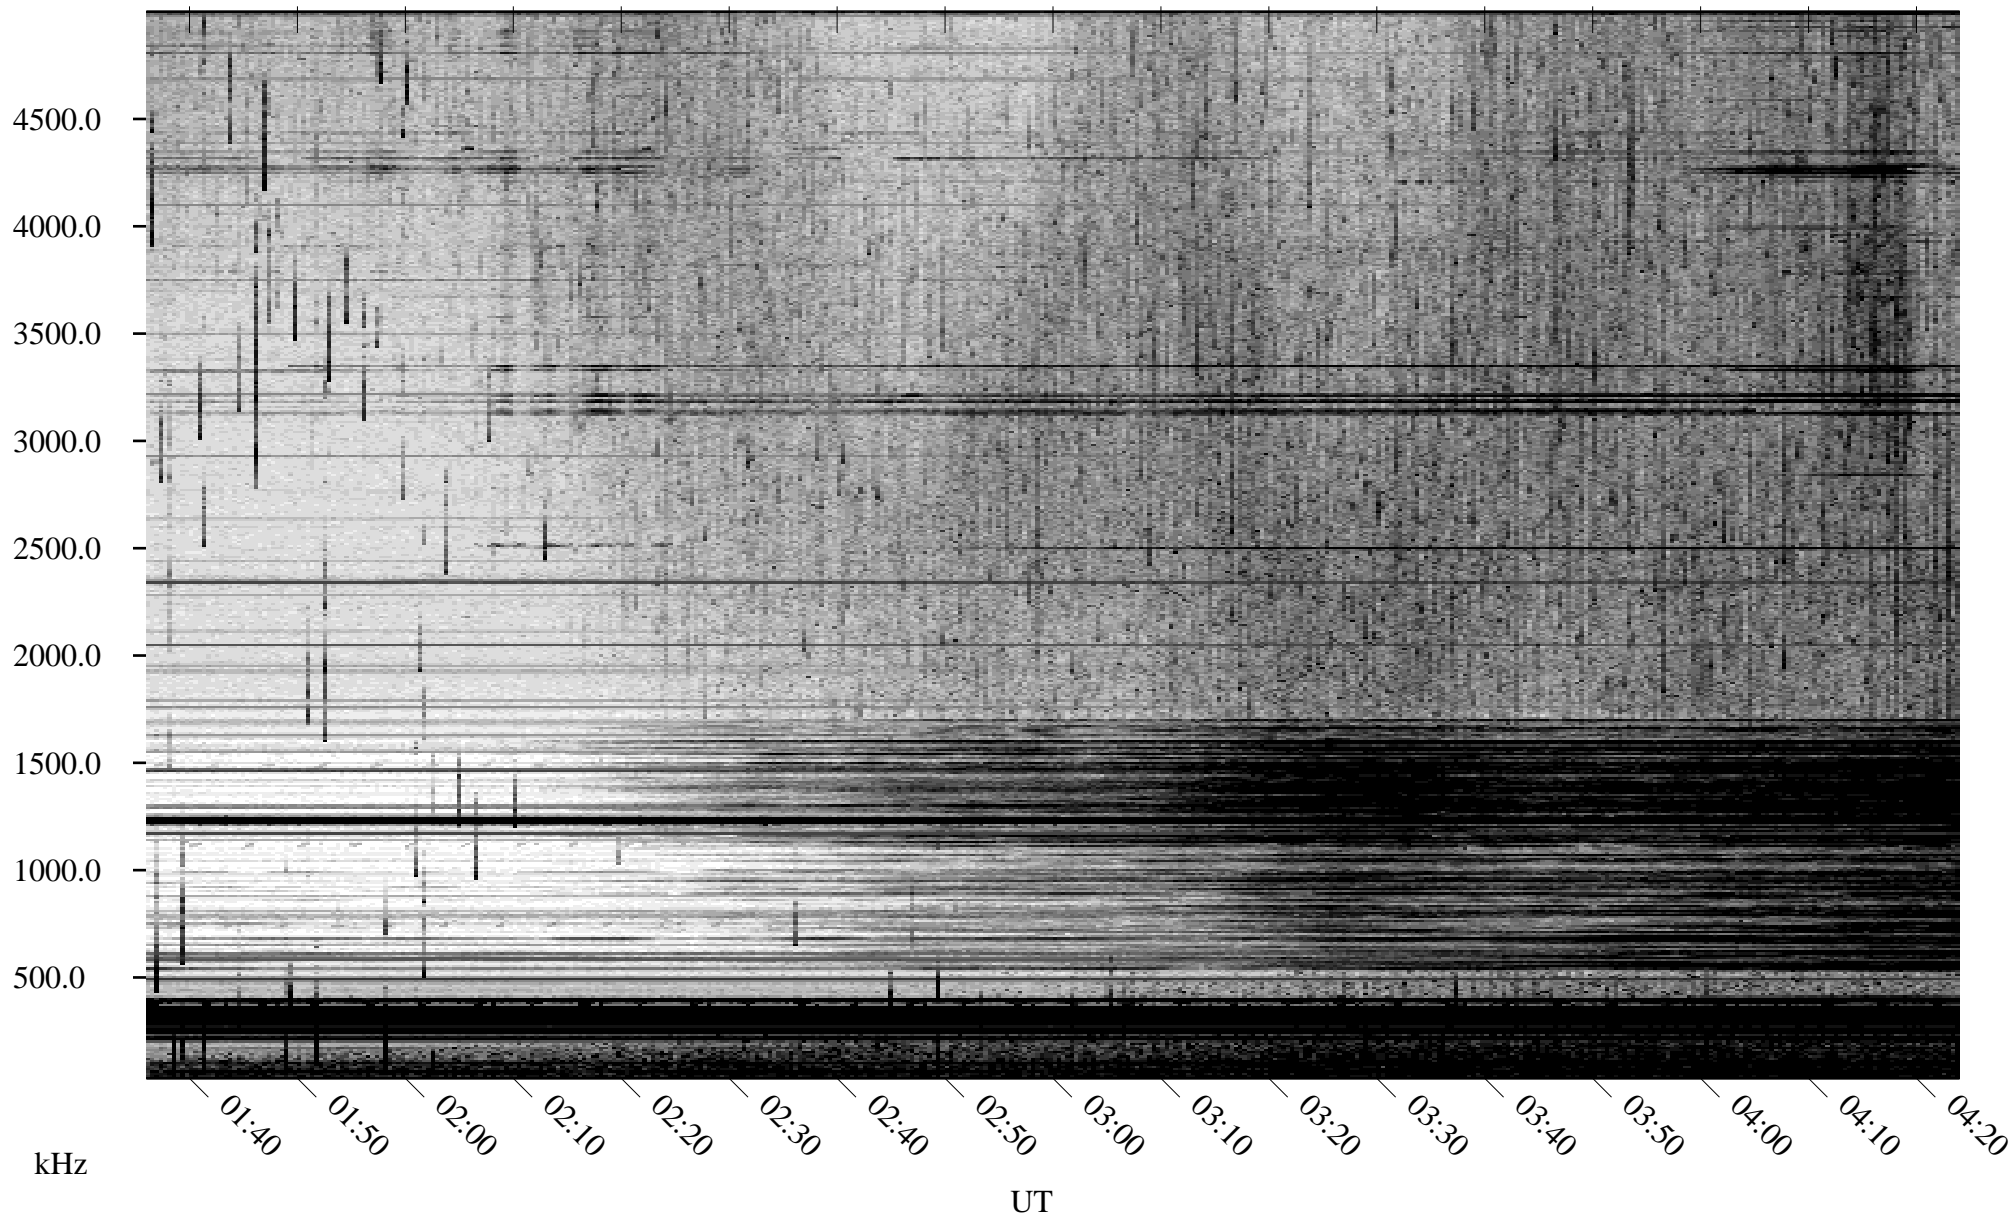

07/24/2009 Churchill, Manitoba

Linear Scale Black = 161 White = 15

ch092051.r01SUm max_12

Page 1

07/24/2009 Churchill, Manitoba

Linear Scale Black = 161 White = 15

ch092051.r01SUm max_12

Page 2

07/25/2009 Churchill, Manitoba

Linear Scale Black = 161 White = 15

ch092051.r01SUm max_12

Page 3

07/25/2009 Churchill, Manitoba

Linear Scale Black = 161 White = 15

ch092051.r01SUm max_12

Page 4

07/25/2009 Churchill, Manitoba

Linear Scale Black = 161 White = 15

ch092051.r01SUm max_12

Page 5

07/25/2009 Churchill, Manitoba

Linear Scale Black = 161 White = 15

ch092051.r01SUm max_12

Page 6

07/25/2009 Churchill, Manitoba

Linear Scale Black = 161 White = 15

ch092051.r01SUm max_12

Page 7

07/25/2009 Churchill, Manitoba

Linear Scale Black = 161 White = 15

ch092051.r01SUm max_12

Page 8