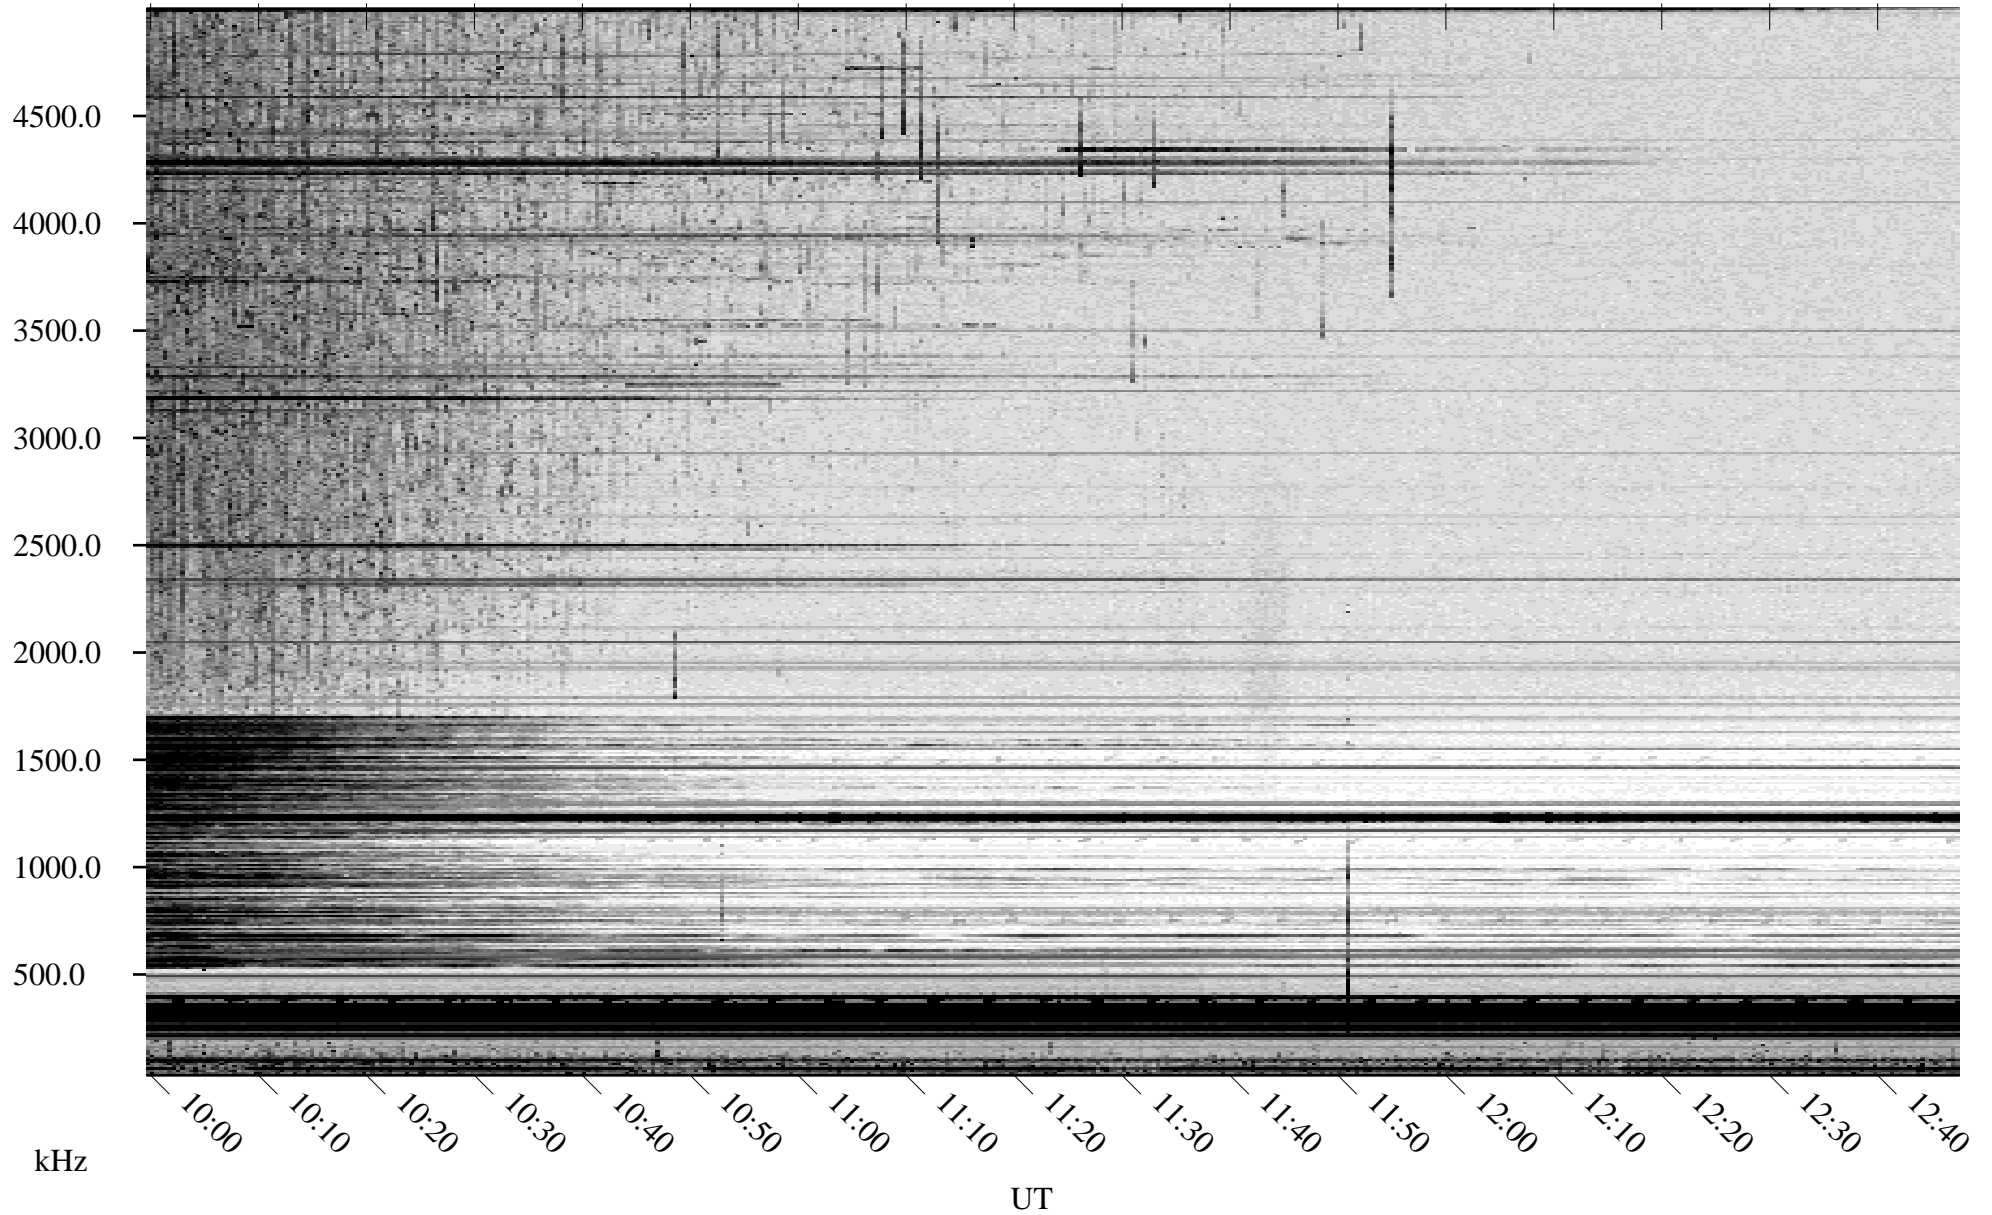

07/24/2009 Churchill, Manitoba

Linear Scale Black = 161 White = 15

ch092051.r01SUm max_12

Page 1

07/24/2009 Churchill, Manitoba

Linear Scale Black = 161 White = 15

ch092051.r01SUm max_12

Page 2

07/25/2009 Churchill, Manitoba

Linear Scale Black = 161 White = 15

ch092051.r01SUm max_12

Page 3

07/25/2009 Churchill, Manitoba

Linear Scale Black = 161 White = 15

ch092051.r01SUm max_12

Page 4

07/25/2009 Churchill, Manitoba

Linear Scale Black = 161 White = 15

ch092051.r01SUm max_12

Page 5

07/25/2009 Churchill, Manitoba

Linear Scale Black = 161 White = 15

ch092051.r01SUm max_12

Page 6

07/25/2009 Churchill, Manitoba

Linear Scale Black = 161 White = 15

ch092051.r01SUm max_12

Page 7

07/25/2009 Churchill, Manitoba

Linear Scale Black = 161 White = 15

ch092051.r01SUm max_12

Page 8