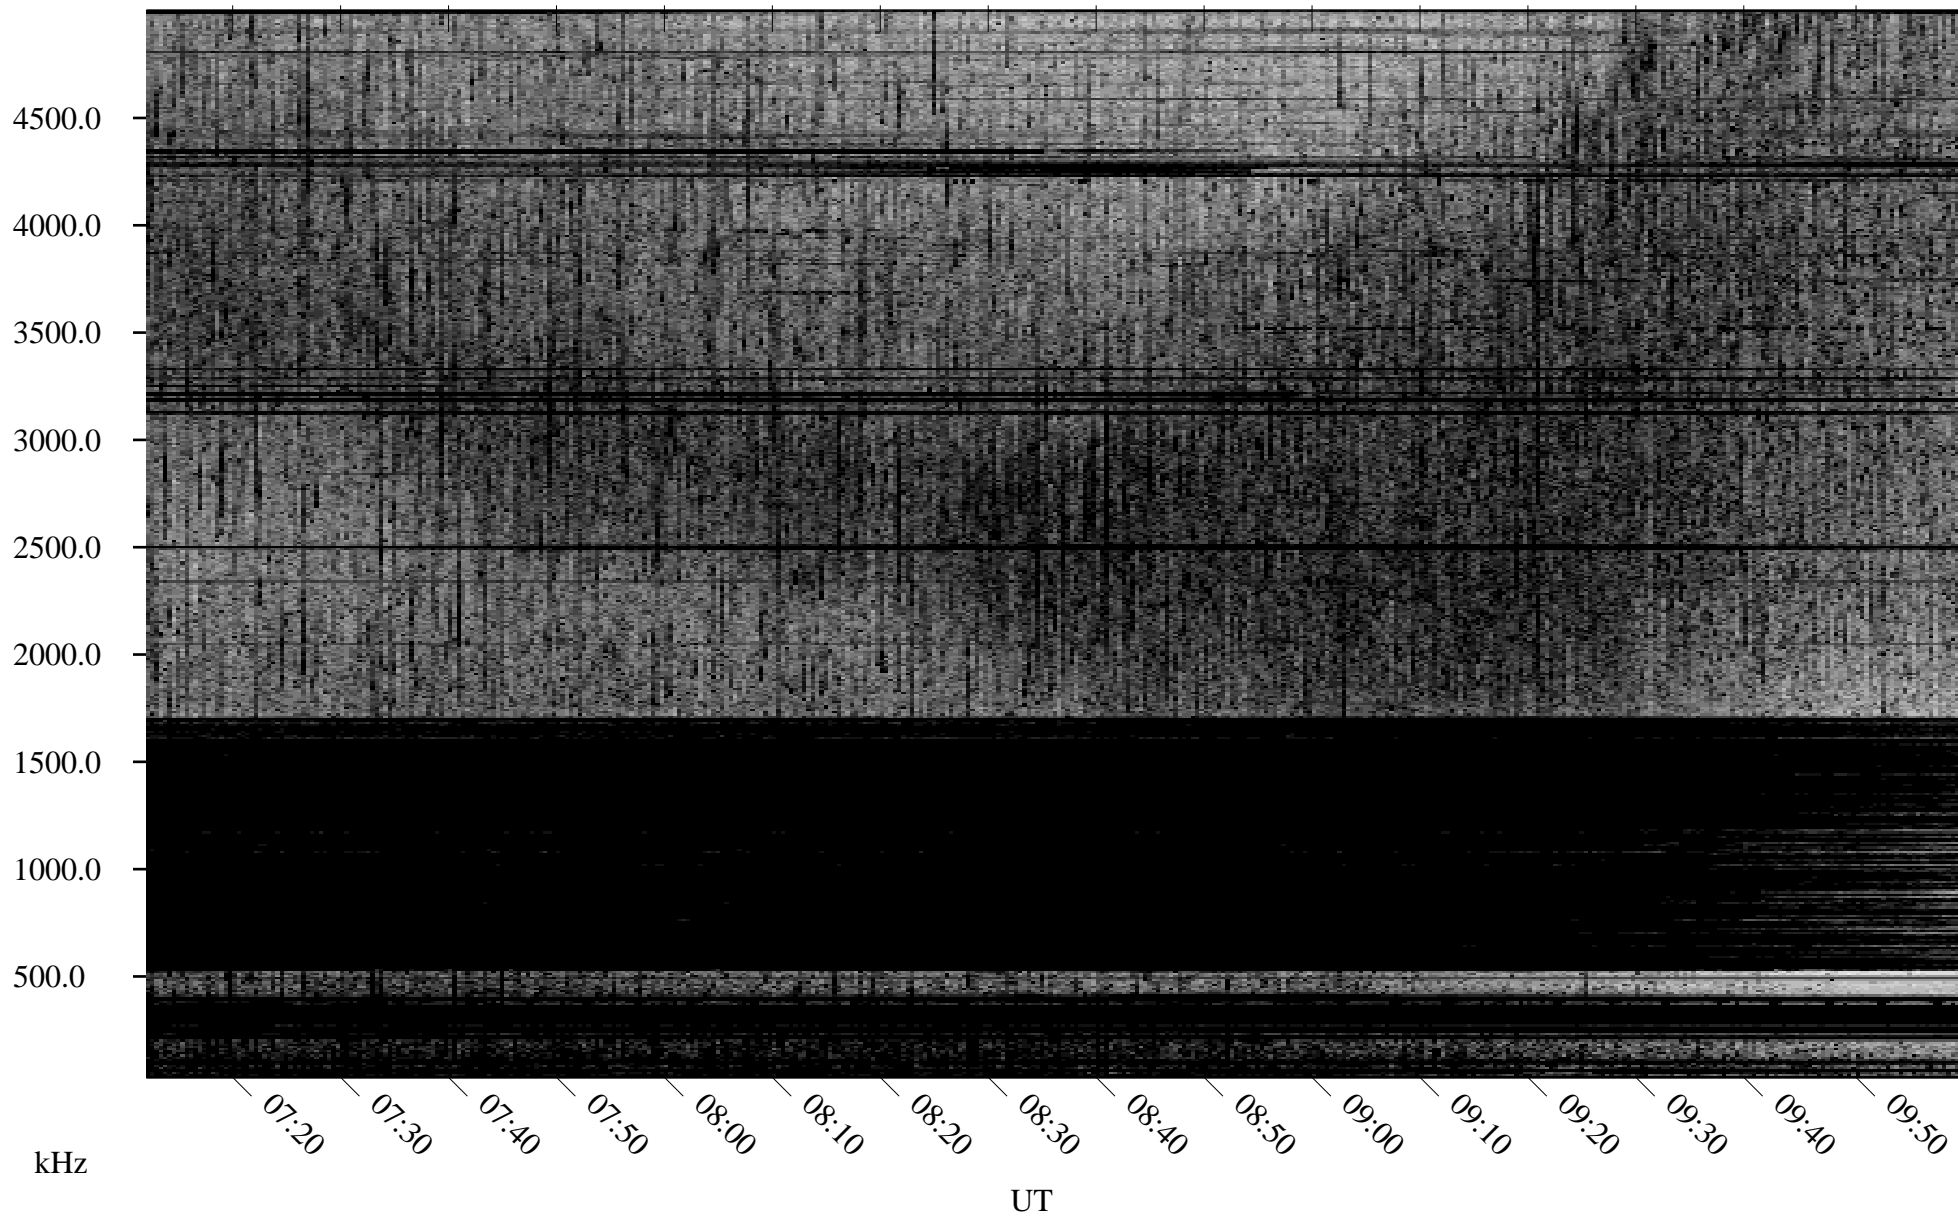

07/24/2009 Churchill, Manitoba

Linear Scale Black = 161 White = 15

ch092051.r01SUm max_12

Page 1

07/24/2009 Churchill, Manitoba

Linear Scale Black = 161 White = 15

ch092051.r01SUm max_12

Page 2

07/25/2009 Churchill, Manitoba

Linear Scale Black = 161 White = 15

ch092051.r01SUm max_12

Page 3

07/25/2009 Churchill, Manitoba

Linear Scale Black = 161 White = 15

ch092051.r01SUm max_12

Page 4

07/25/2009 Churchill, Manitoba

Linear Scale Black = 161 White = 15

ch092051.r01SUm max_12

Page 5

07/25/2009 Churchill, Manitoba

Linear Scale Black = 161 White = 15

ch092051.r01SUm max_12

Page 6

07/25/2009 Churchill, Manitoba

Linear Scale Black = 161 White = 15

ch092051.r01SUm max_12

Page 7

07/25/2009 Churchill, Manitoba

Linear Scale Black = 161 White = 15

ch092051.r01SUm max_12

Page 8