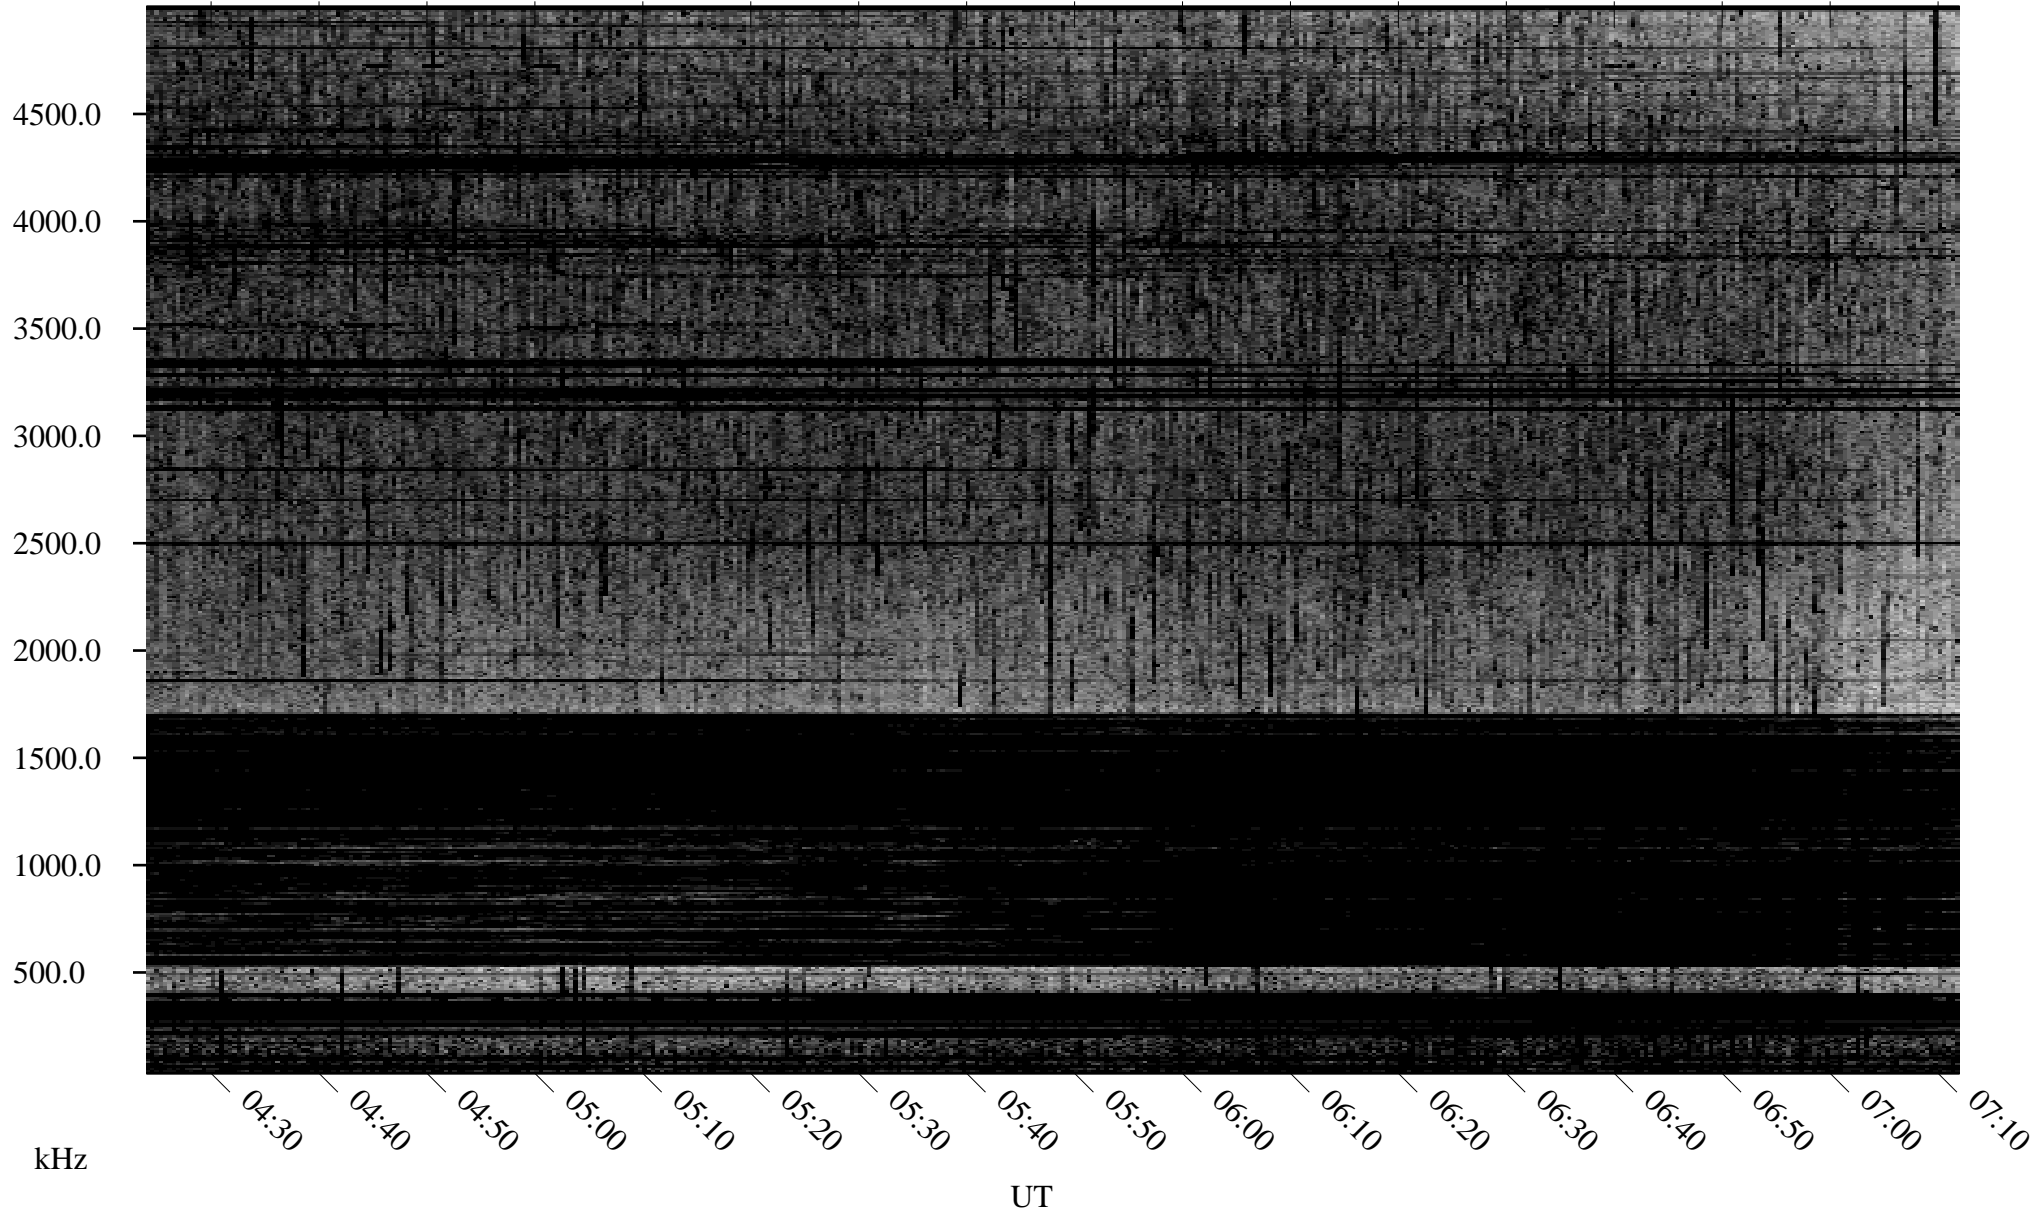

07/25/2009 Churchill, Manitoba

Linear Scale Black = 161 White = 15

ch09206l.r01SUm max_12

Page 1

07/25/2009 Churchill, Manitoba

Linear Scale Black = 161 White = 15

ch09206l.r01SUm max_12

Page 2

07/26/2009 Churchill, Manitoba

Linear Scale Black = 161 White = 15

ch09206l.r01SUm max_12

Page 3

07/26/2009 Churchill, Manitoba

Linear Scale Black = 161 White = 15

ch09206l.r01SUm max_12

Page 4

07/26/2009 Churchill, Manitoba

Linear Scale Black = 161 White = 15

ch09206l.r01SUm max_12

Page 5

07/26/2009 Churchill, Manitoba

Linear Scale Black = 161 White = 15

ch09206l.r01SUm max_12

Page 6

07/26/2009 Churchill, Manitoba

Linear Scale Black = 161 White = 15

ch09206l.r01SUM max_12

Page 7

07/26/2009 Churchill, Manitoba

Linear Scale Black = 161 White = 15

ch09206l.r01SUm max_12

Page 8