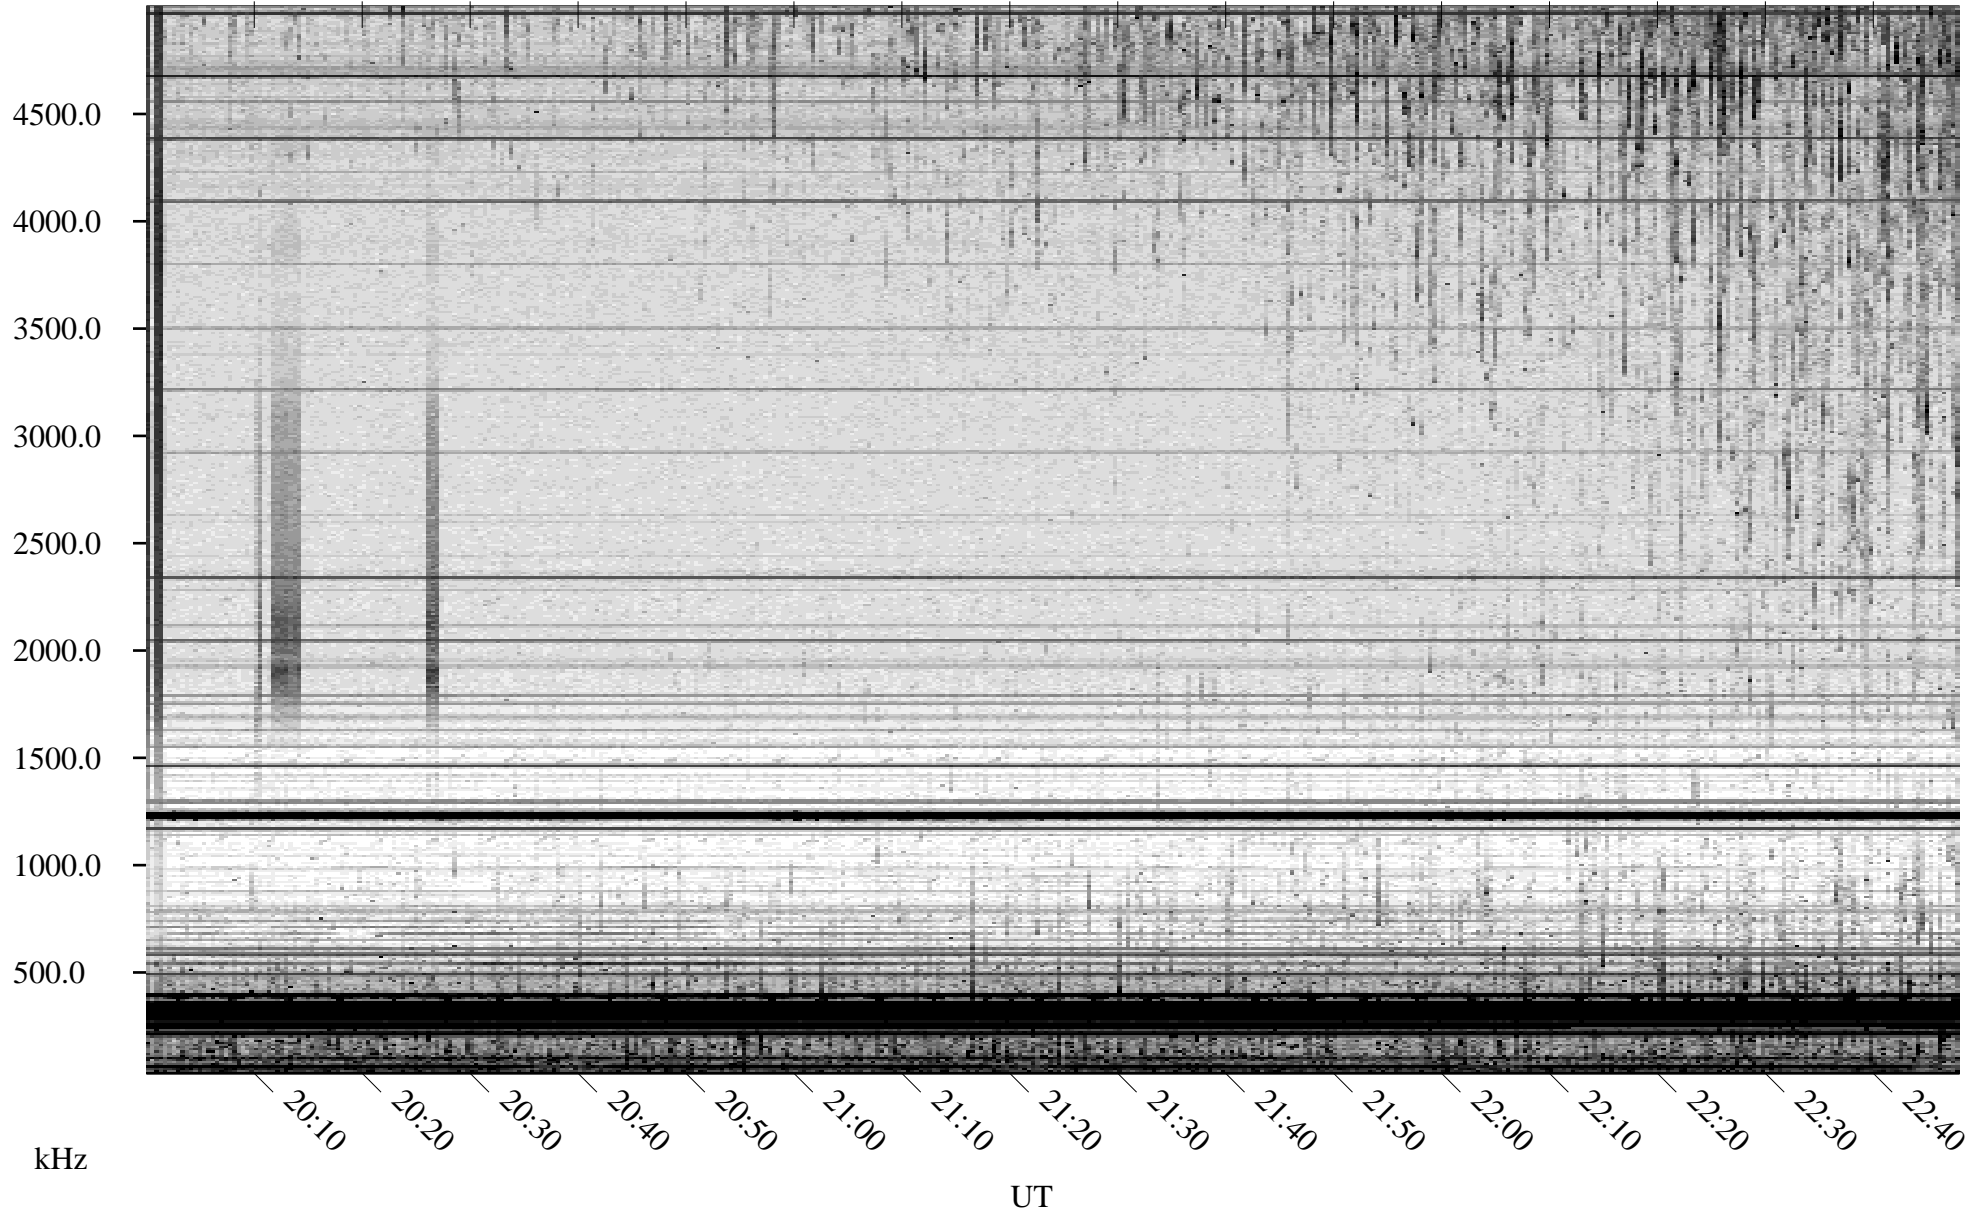

07/25/2009 Churchill, Manitoba

Linear Scale Black = 161 White = 15

ch09206l.r01SUm max_12

Page 1

07/25/2009 Churchill, Manitoba

Linear Scale Black = 161 White = 15

ch09206l.r01SUm max_12

Page 2

07/26/2009 Churchill, Manitoba

Linear Scale Black = 161 White = 15

ch09206l.r01SUm max_12

Page 3

07/26/2009 Churchill, Manitoba

Linear Scale Black = 161 White = 15

ch09206l.r01SUm max_12

Page 4

07/26/2009 Churchill, Manitoba

Linear Scale Black = 161 White = 15

ch09206l.r01SUm max_12

Page 5

07/26/2009 Churchill, Manitoba

Linear Scale Black = 161 White = 15

ch09206l.r01SUm max_12

Page 6

07/26/2009 Churchill, Manitoba

Linear Scale Black = 161 White = 15

ch09206l.r01SUM max_12

Page 7

07/26/2009 Churchill, Manitoba

Linear Scale Black = 161 White = 15

ch09206l.r01SUm max_12

Page 8