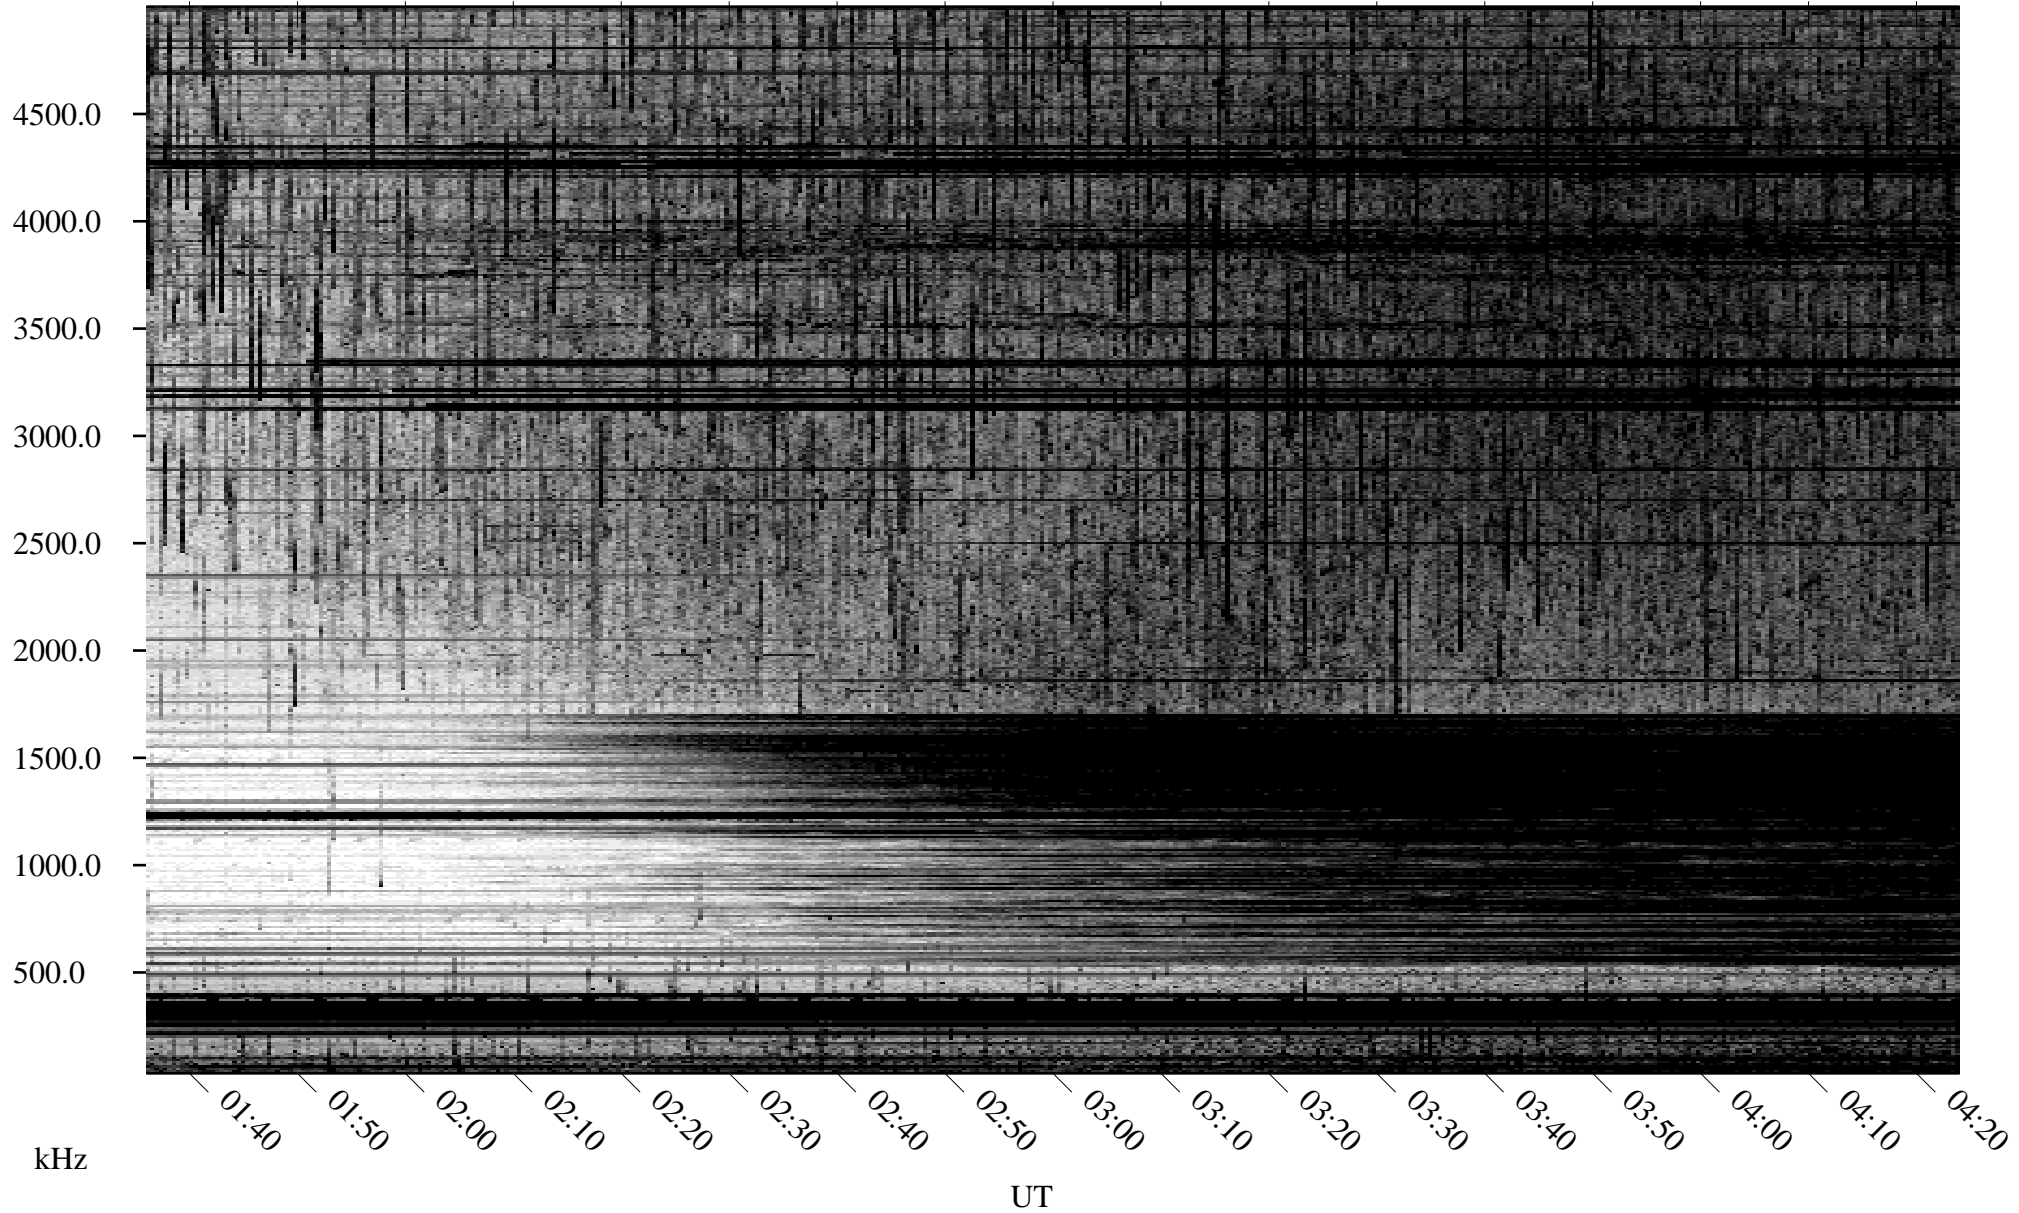

07/25/2009 Churchill, Manitoba

Linear Scale Black = 161 White = 15

ch09206l.r01SUm max_12

Page 1

07/25/2009 Churchill, Manitoba

Linear Scale Black = 161 White = 15

ch09206l.r01SUm max_12

Page 2

07/26/2009 Churchill, Manitoba

Linear Scale Black = 161 White = 15

ch09206l.r01SUm max_12

Page 3

07/26/2009 Churchill, Manitoba

Linear Scale Black = 161 White = 15

ch09206l.r01SUm max_12

Page 4

07/26/2009 Churchill, Manitoba

Linear Scale Black = 161 White = 15

ch09206l.r01SUm max_12

Page 5

07/26/2009 Churchill, Manitoba

Linear Scale Black = 161 White = 15

ch09206l.r01SUm max_12

Page 6

07/26/2009 Churchill, Manitoba

Linear Scale Black = 161 White = 15

ch09206l.r01SUM max_12

Page 7

07/26/2009 Churchill, Manitoba

Linear Scale Black = 161 White = 15

ch09206l.r01SUm max_12

Page 8