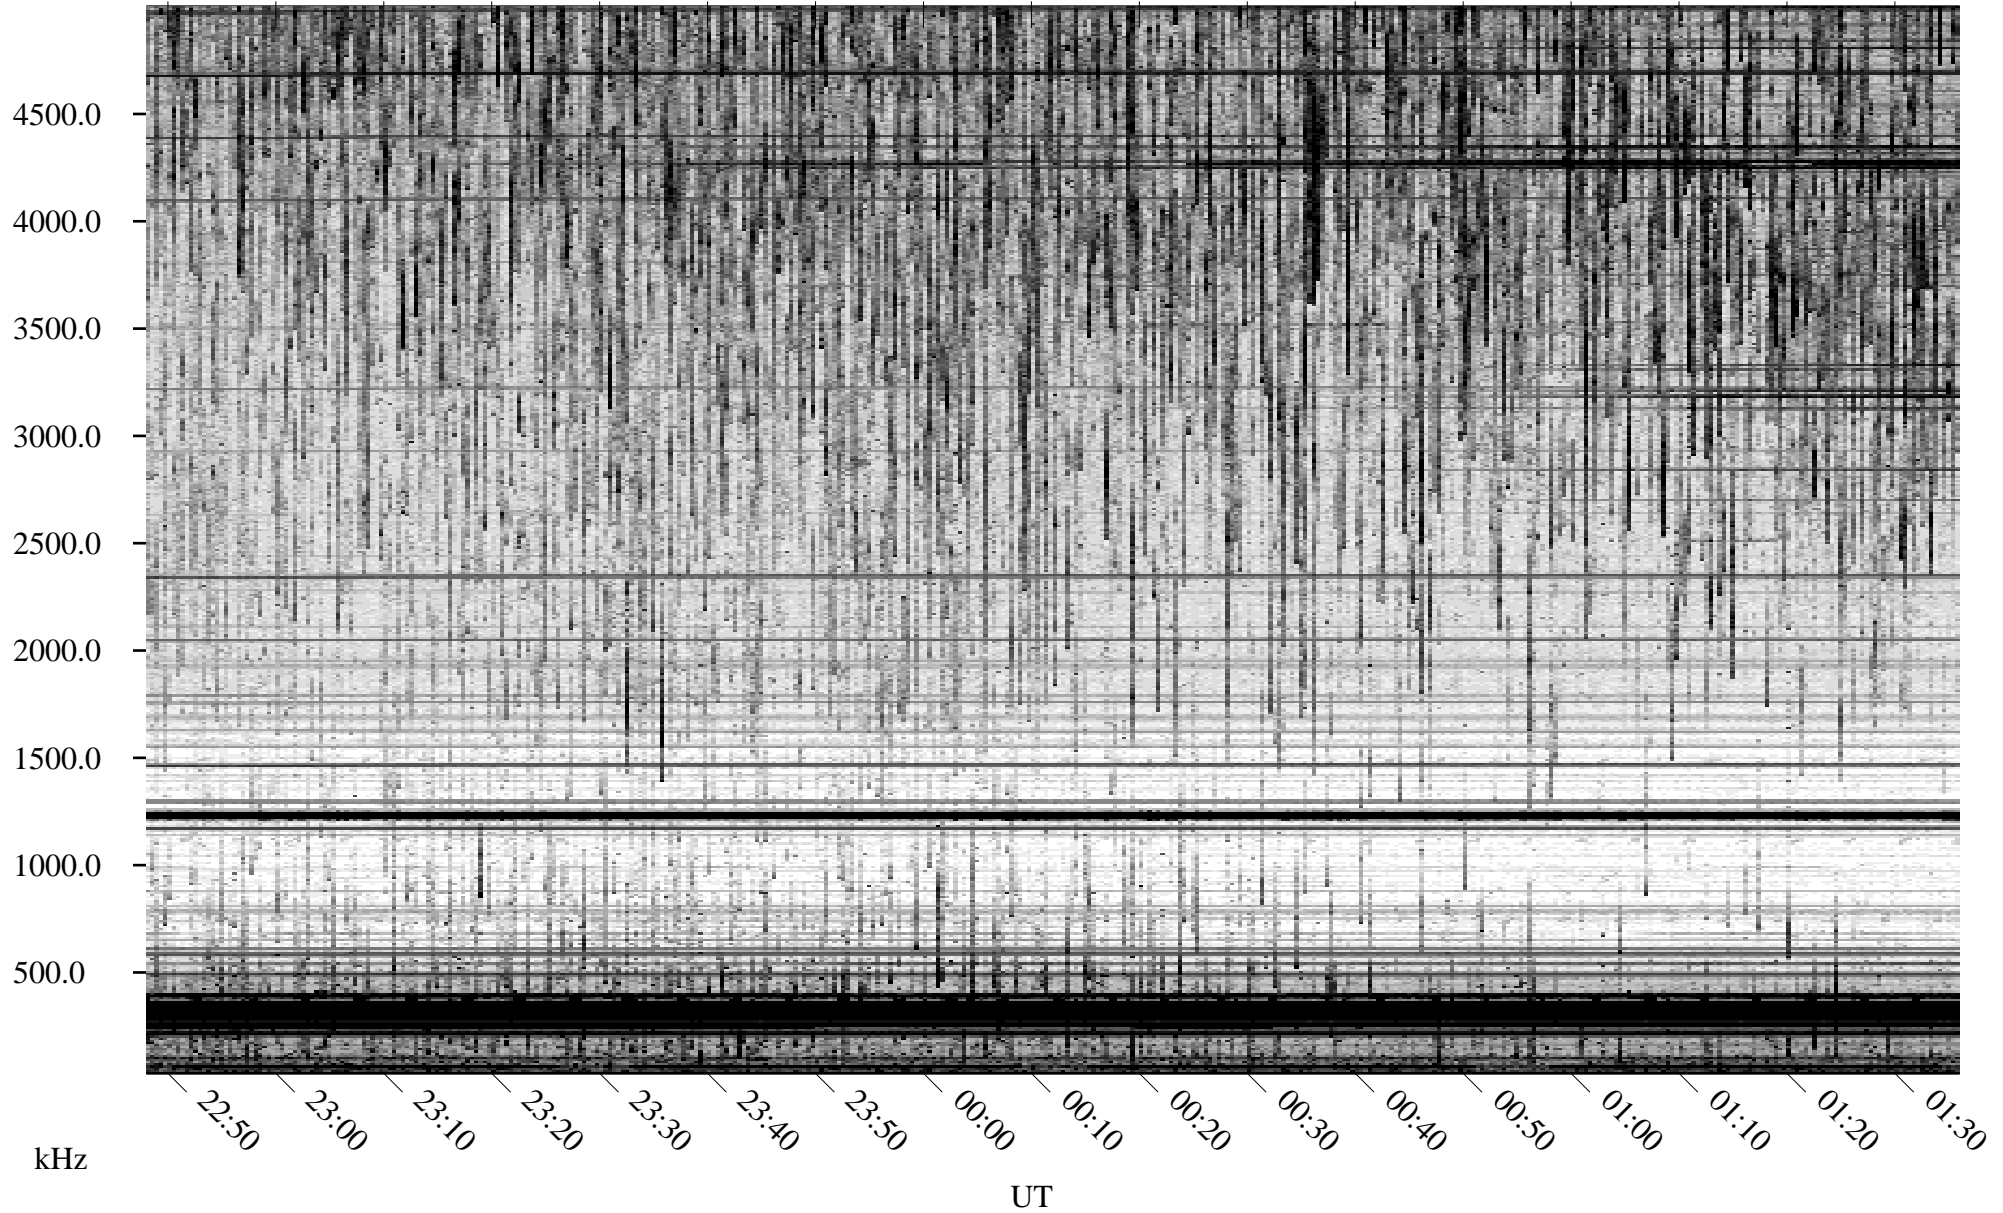

07/25/2009 Churchill, Manitoba

Linear Scale Black = 161 White = 15

ch09206l.r01SUm max_12

Page 1

07/25/2009 Churchill, Manitoba

Linear Scale Black = 161 White = 15

ch09206l.r01SUm max_12

Page 2

07/26/2009 Churchill, Manitoba

Linear Scale Black = 161 White = 15

ch09206l.r01SUm max_12

Page 3

07/26/2009 Churchill, Manitoba

Linear Scale Black = 161 White = 15

ch09206l.r01SUm max_12

Page 4

07/26/2009 Churchill, Manitoba

Linear Scale Black = 161 White = 15

ch09206l.r01SUm max_12

Page 5

07/26/2009 Churchill, Manitoba

Linear Scale Black = 161 White = 15

ch09206l.r01SUm max_12

Page 6

07/26/2009 Churchill, Manitoba

Linear Scale Black = 161 White = 15

ch09206l.r01SUM max_12

Page 7

07/26/2009 Churchill, Manitoba

Linear Scale Black = 161 White = 15

ch09206l.r01SUm max_12

Page 8