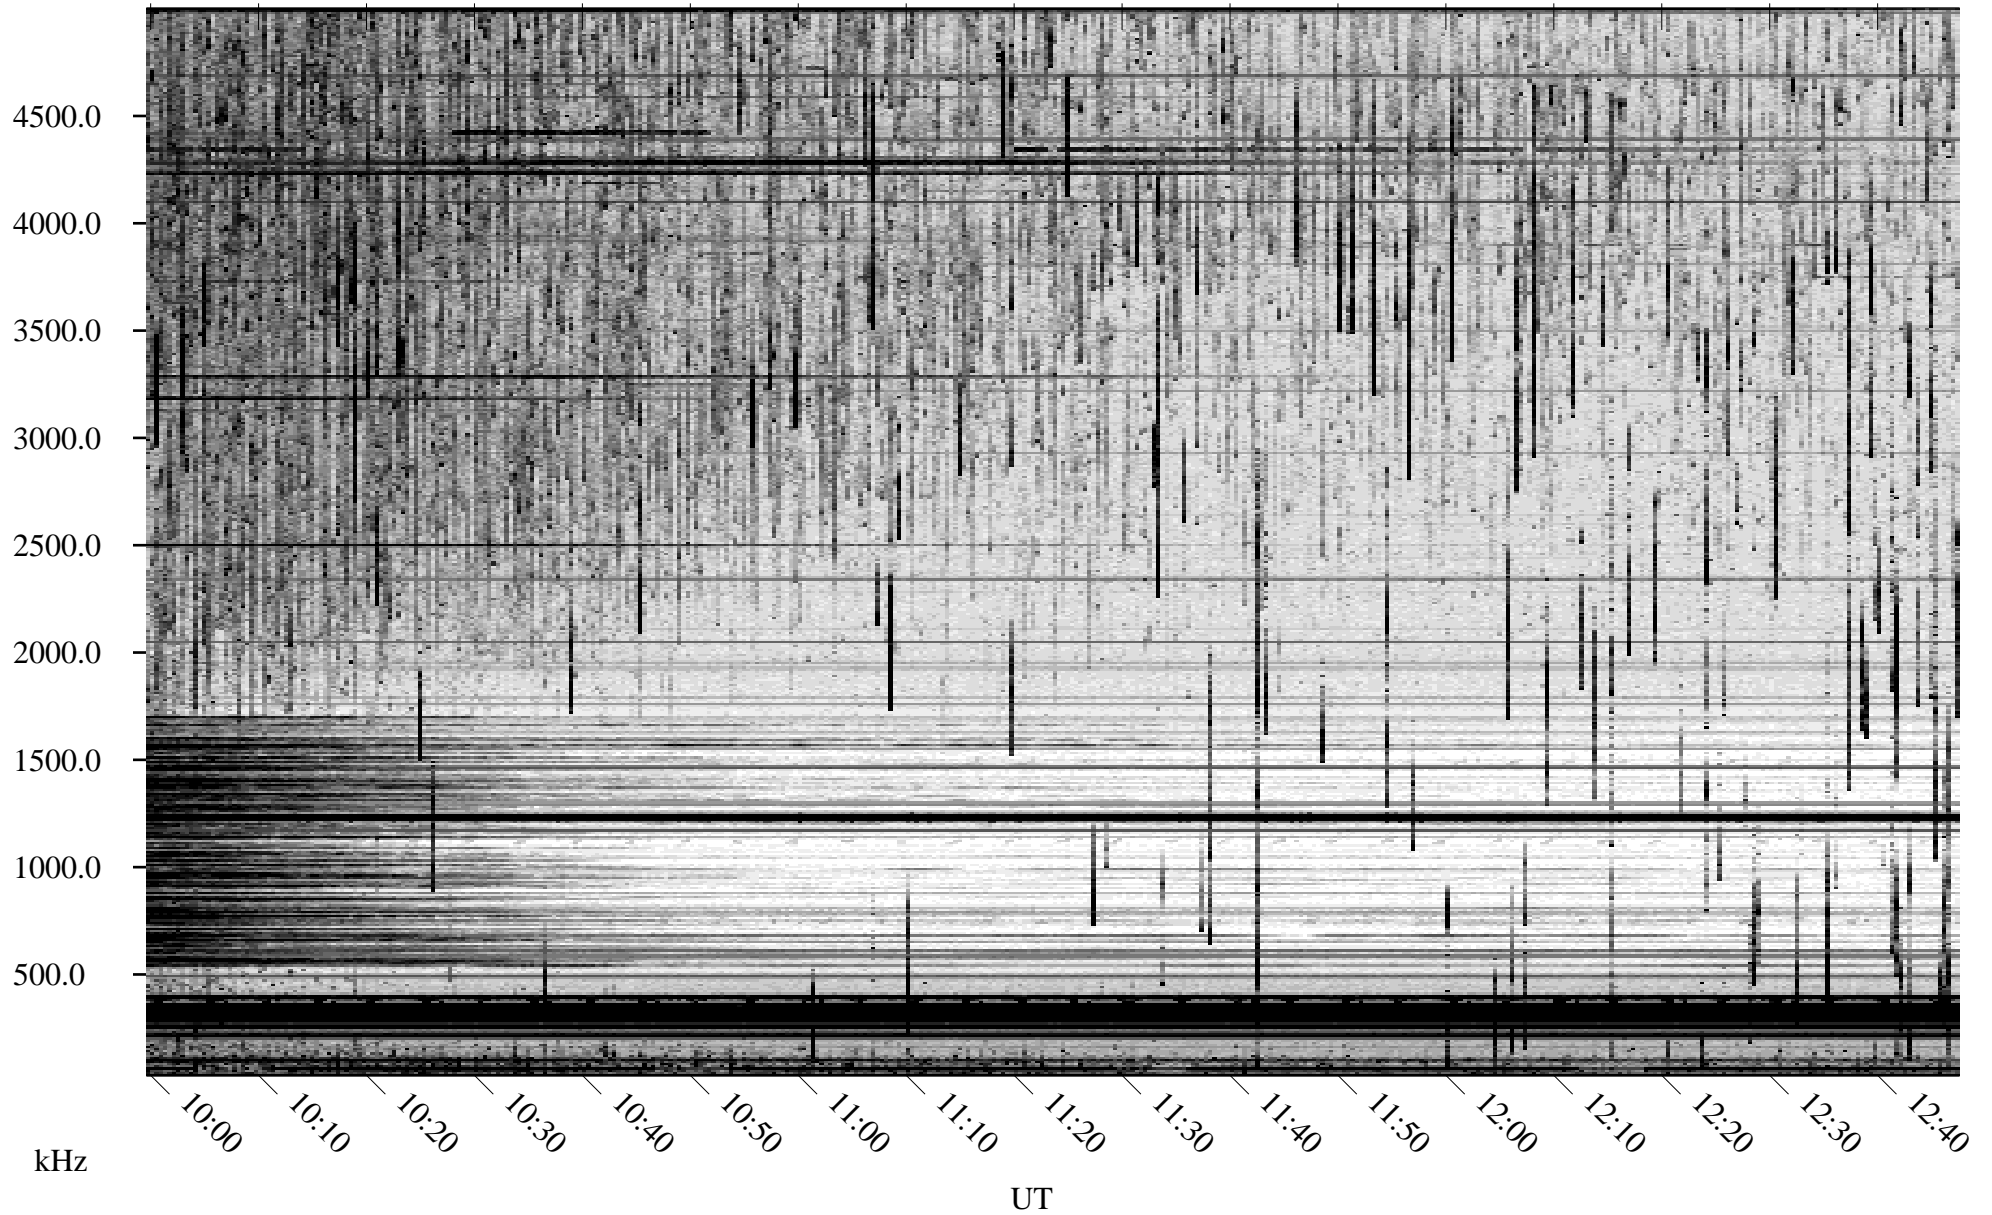

07/25/2009 Churchill, Manitoba

Linear Scale Black = 161 White = 15

ch09206l.r01SUm max_12

Page 1

07/25/2009 Churchill, Manitoba

Linear Scale Black = 161 White = 15

ch09206l.r01SUm max_12

Page 2

07/26/2009 Churchill, Manitoba

Linear Scale Black = 161 White = 15

ch09206l.r01SUm max_12

Page 3

07/26/2009 Churchill, Manitoba

Linear Scale Black = 161 White = 15

ch09206l.r01SUm max_12

Page 4

07/26/2009 Churchill, Manitoba

Linear Scale Black = 161 White = 15

ch09206l.r01SUm max_12

Page 5

07/26/2009 Churchill, Manitoba

Linear Scale Black = 161 White = 15

ch09206l.r01SUm max_12

Page 6

07/26/2009 Churchill, Manitoba

Linear Scale Black = 161 White = 15

ch09206l.r01SUM max_12

Page 7

07/26/2009 Churchill, Manitoba

Linear Scale Black = 161 White = 15

ch09206l.r01SUm max_12

Page 8