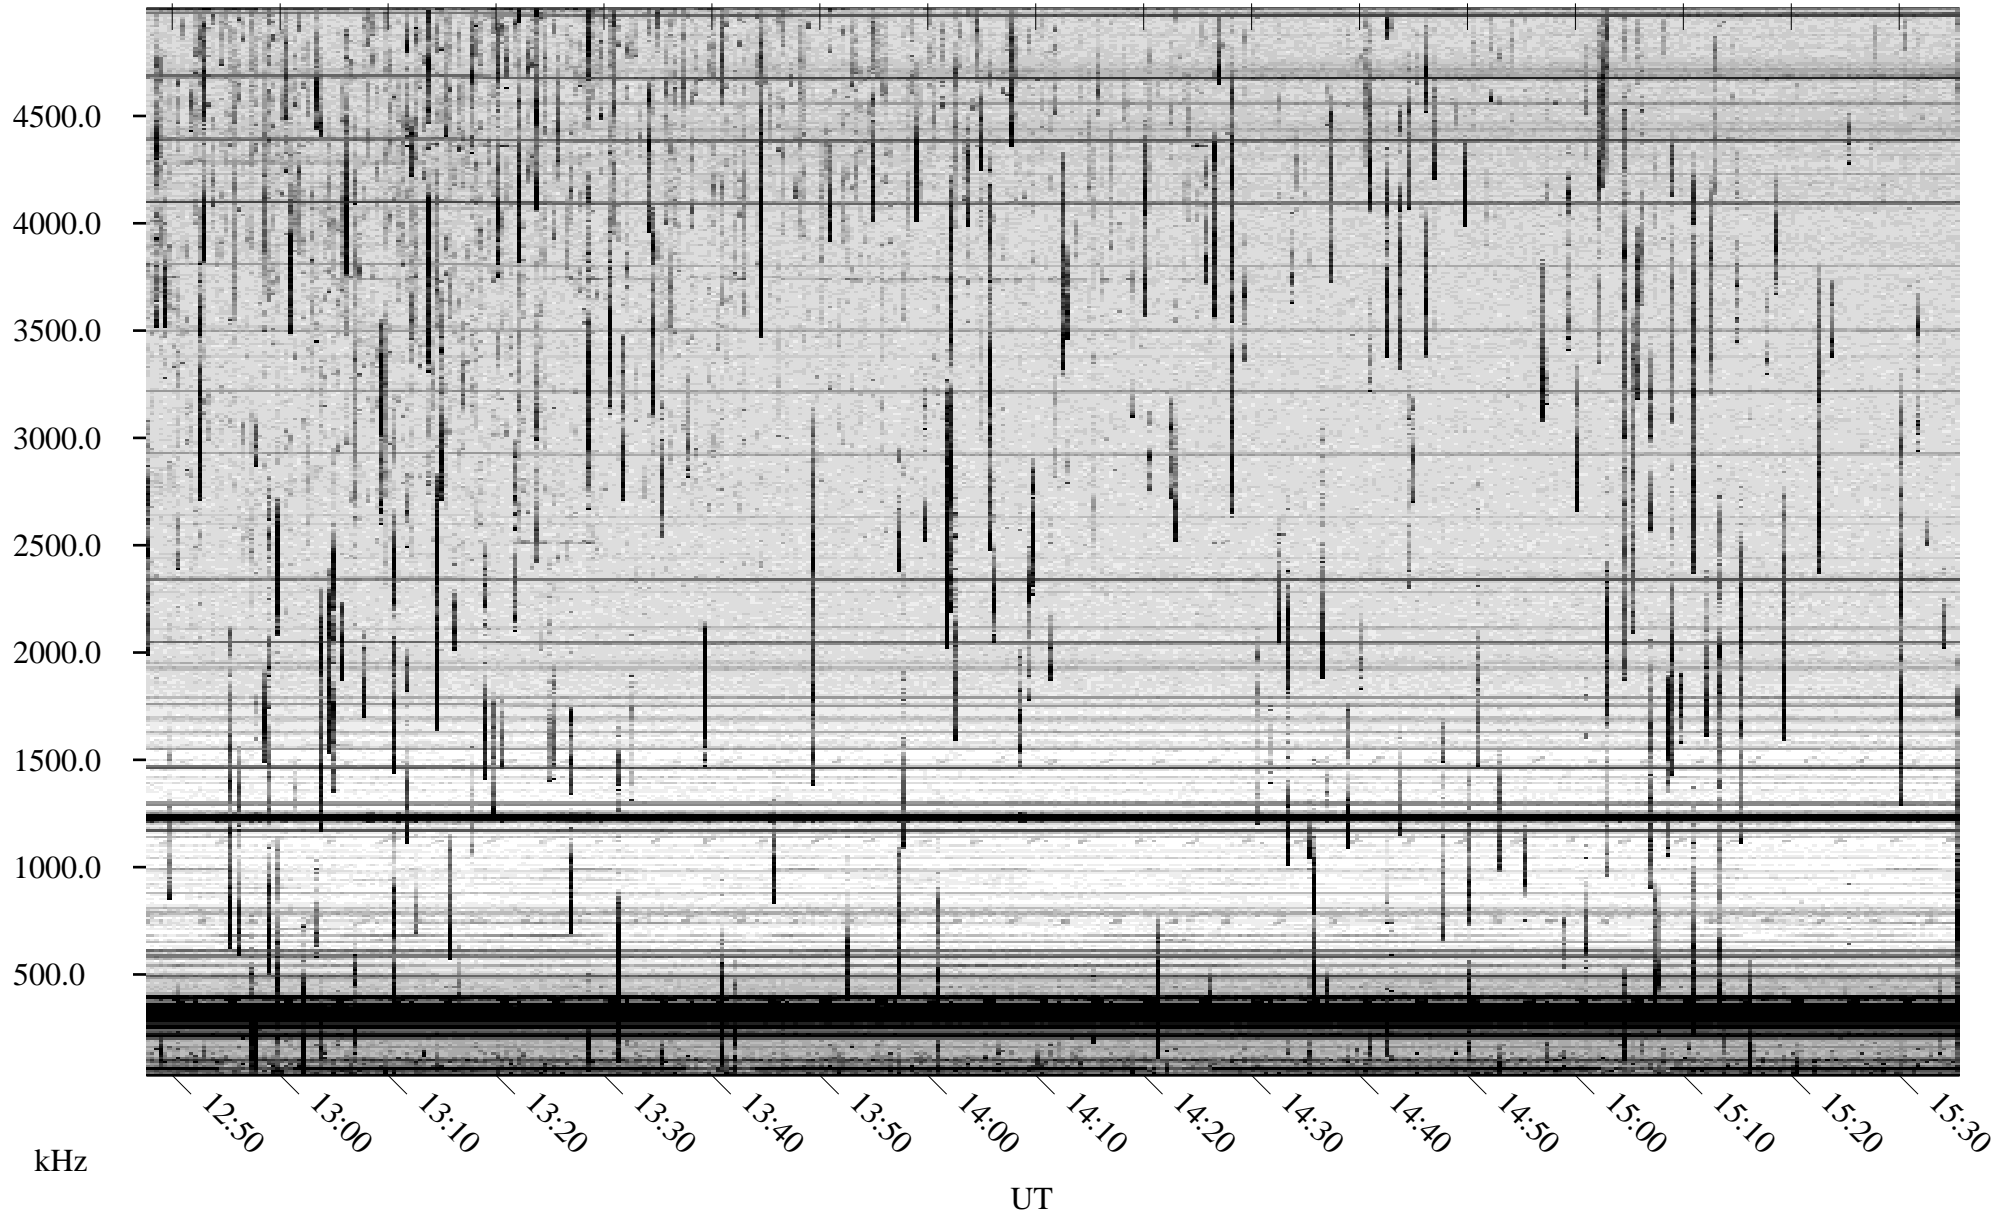

07/25/2009 Churchill, Manitoba

Linear Scale Black = 161 White = 15

ch09206l.r01SUm max_12

Page 1

07/25/2009 Churchill, Manitoba

Linear Scale Black = 161 White = 15

ch09206l.r01SUm max_12

Page 2

07/26/2009 Churchill, Manitoba

Linear Scale Black = 161 White = 15

ch09206l.r01SUm max_12

Page 3

07/26/2009 Churchill, Manitoba

Linear Scale Black = 161 White = 15

ch09206l.r01SUm max_12

Page 4

07/26/2009 Churchill, Manitoba

Linear Scale Black = 161 White = 15

ch09206l.r01SUm max_12

Page 5

07/26/2009 Churchill, Manitoba

Linear Scale Black = 161 White = 15

ch09206l.r01SUm max_12

Page 6

07/26/2009 Churchill, Manitoba

Linear Scale Black = 161 White = 15

ch09206l.r01SUM max_12

Page 7

07/26/2009 Churchill, Manitoba

Linear Scale Black = 161 White = 15

ch09206l.r01SUm max_12

Page 8