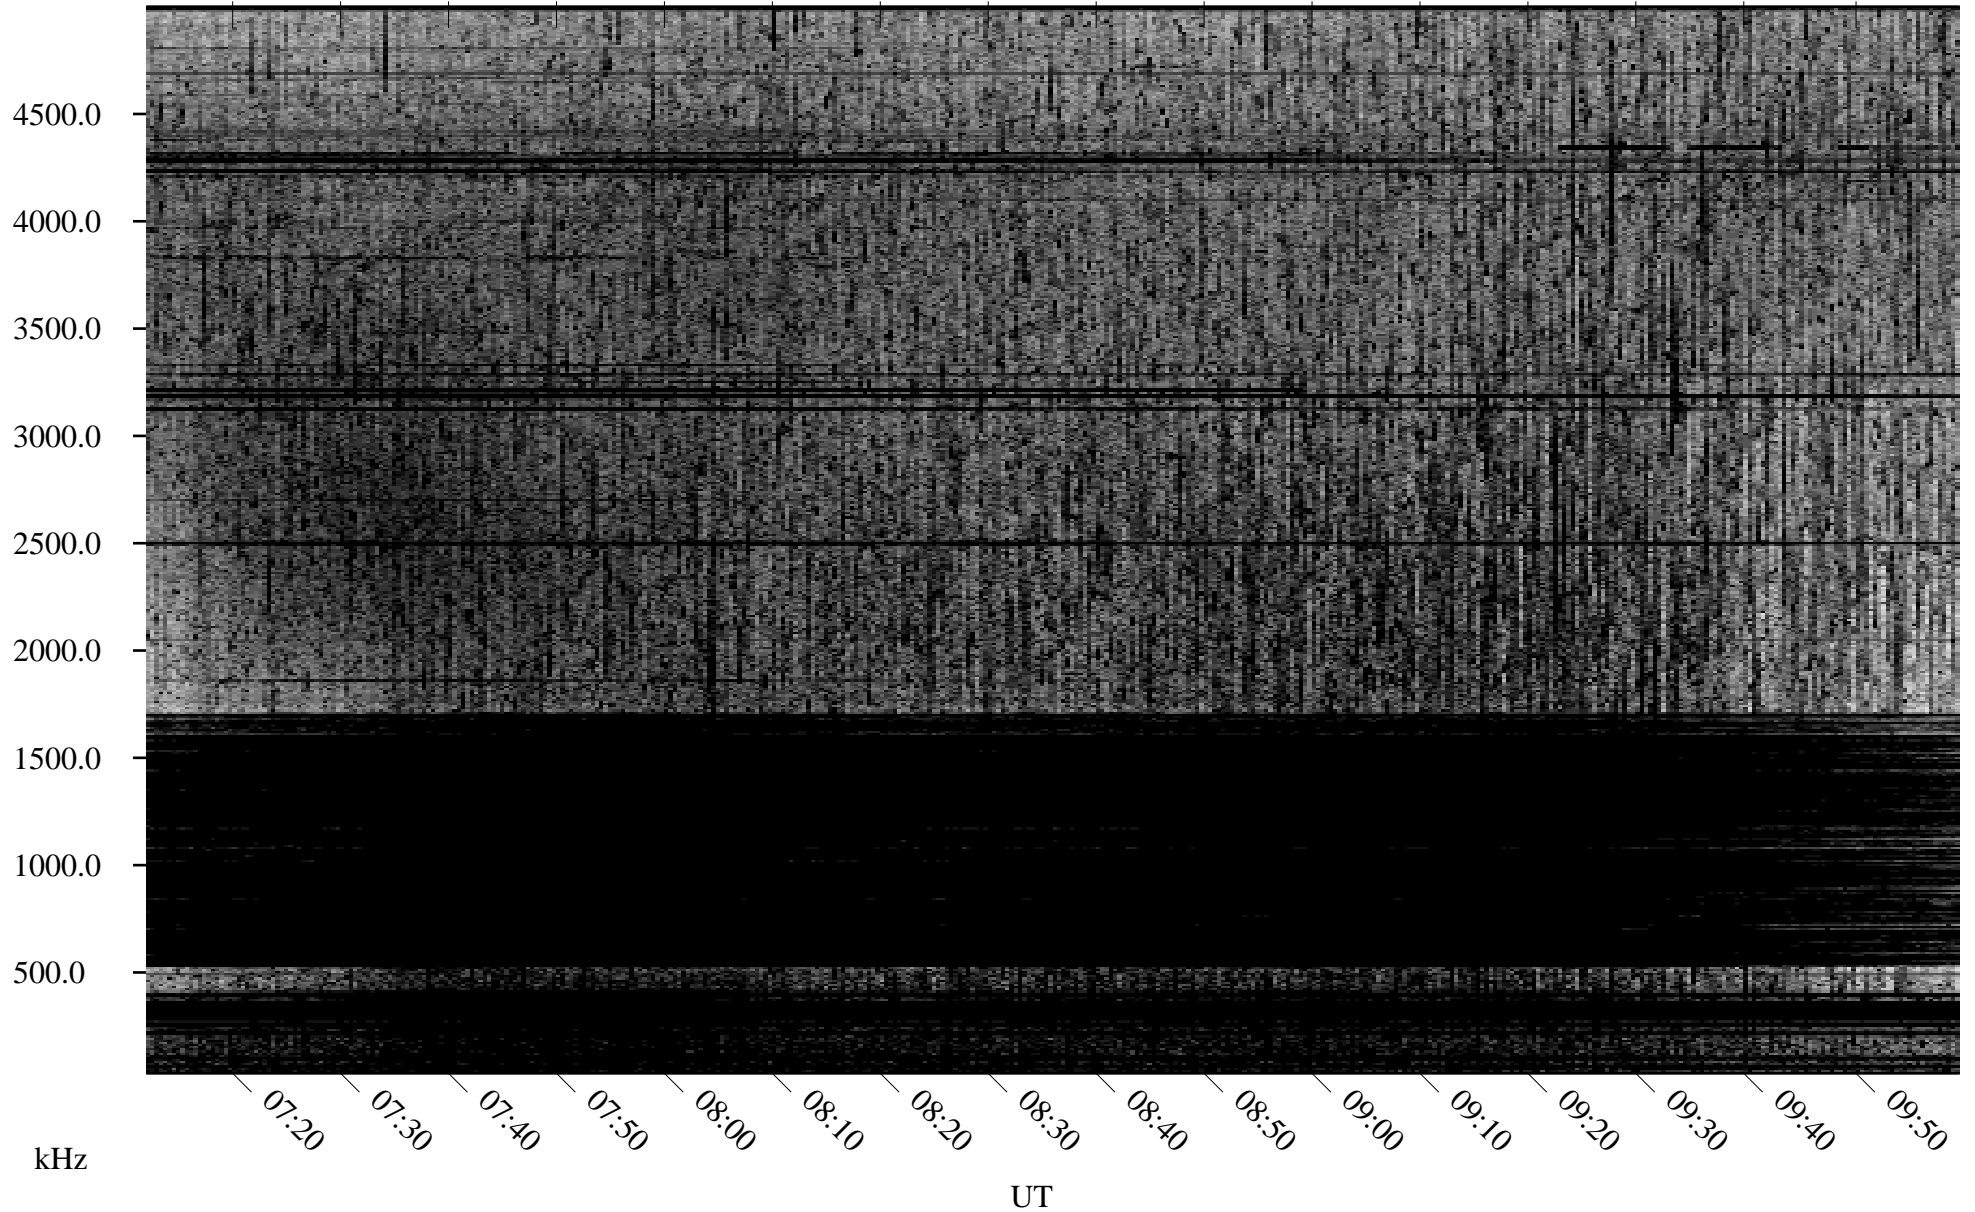

07/25/2009 Churchill, Manitoba

Linear Scale Black = 161 White = 15

ch09206l.r01SUm max_12

Page 1

07/25/2009 Churchill, Manitoba

Linear Scale Black = 161 White = 15

ch09206l.r01SUm max_12

Page 2

07/26/2009 Churchill, Manitoba

Linear Scale Black = 161 White = 15

ch09206l.r01SUm max_12

Page 3

07/26/2009 Churchill, Manitoba

Linear Scale Black = 161 White = 15

ch09206l.r01SUm max_12

Page 4

07/26/2009 Churchill, Manitoba

Linear Scale Black = 161 White = 15

ch09206l.r01SUm max_12

Page 5

07/26/2009 Churchill, Manitoba

Linear Scale Black = 161 White = 15

ch09206l.r01SUm max_12

Page 6

07/26/2009 Churchill, Manitoba

Linear Scale Black = 161 White = 15

ch09206l.r01SUM max_12

Page 7

07/26/2009 Churchill, Manitoba

Linear Scale Black = 161 White = 15

ch09206l.r01SUm max_12

Page 8