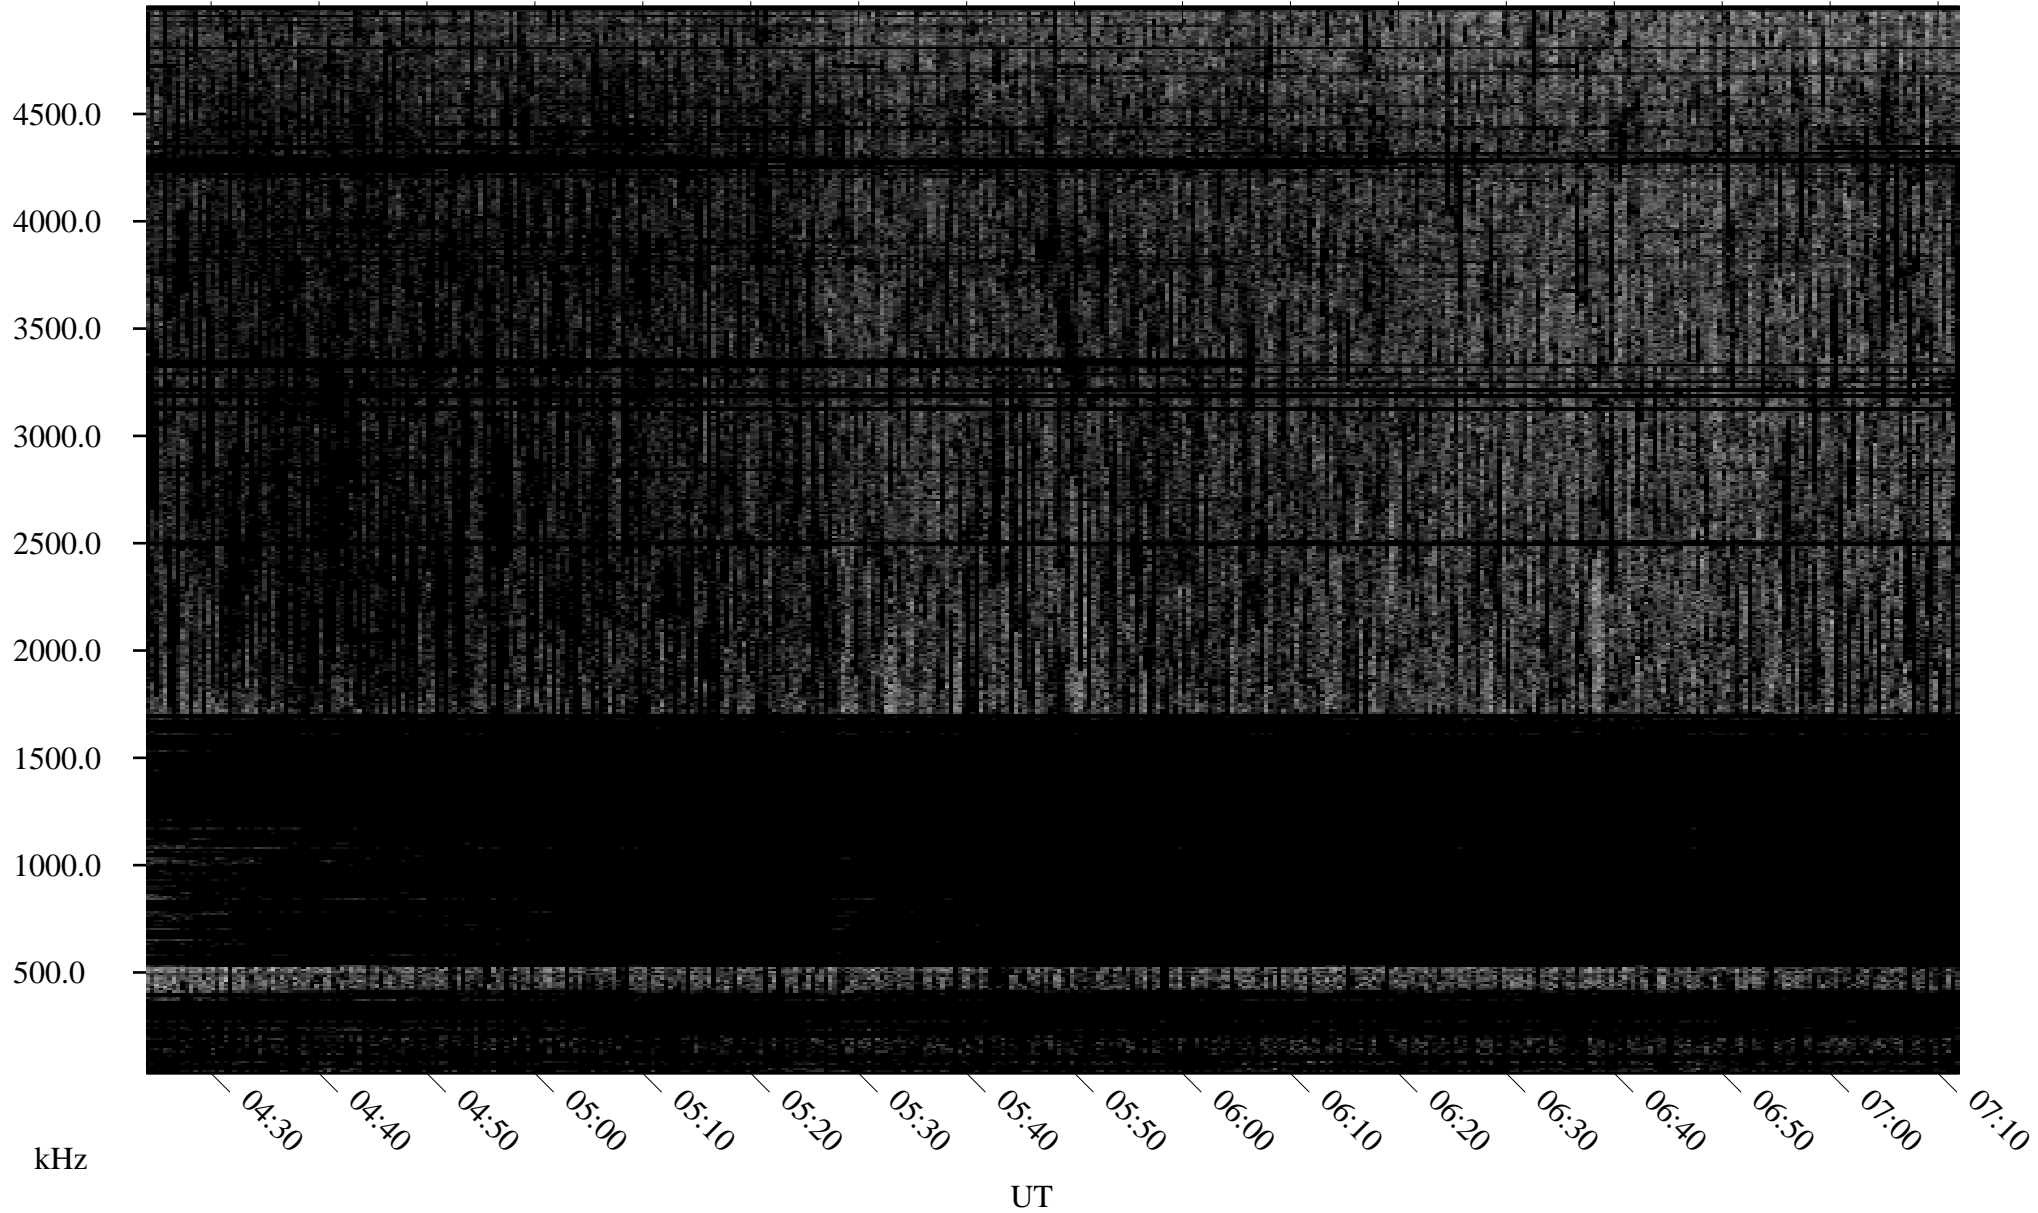

07/26/2009 Churchill, Manitoba

Linear Scale Black = 161 White = 15

ch092071.r01SUM max_12

Page 1

07/26/2009 Churchill, Manitoba

Linear Scale Black = 161 White = 15

ch092071.r01SUm max_12

Page 2

07/27/2009 Churchill, Manitoba

Linear Scale Black = 161 White = 15

ch092071.r01SUm max_12

Page 3

07/27/2009 Churchill, Manitoba

Linear Scale Black = 161 White = 15

ch092071.r01SUm max_12

Page 4

07/27/2009 Churchill, Manitoba

Linear Scale Black = 161 White = 15

ch092071.r01SUm max_12

Page 5

07/27/2009 Churchill, Manitoba

Linear Scale Black = 161 White = 15

ch09207l.r01SUm max_12

Page 6

07/27/2009 Churchill, Manitoba

Linear Scale Black = 161 White = 15

ch09207l.r01SUm max_12

Page 7

07/27/2009 Churchill, Manitoba

Linear Scale Black = 161 White = 15

ch092071.r01SUm max_12

Page 8