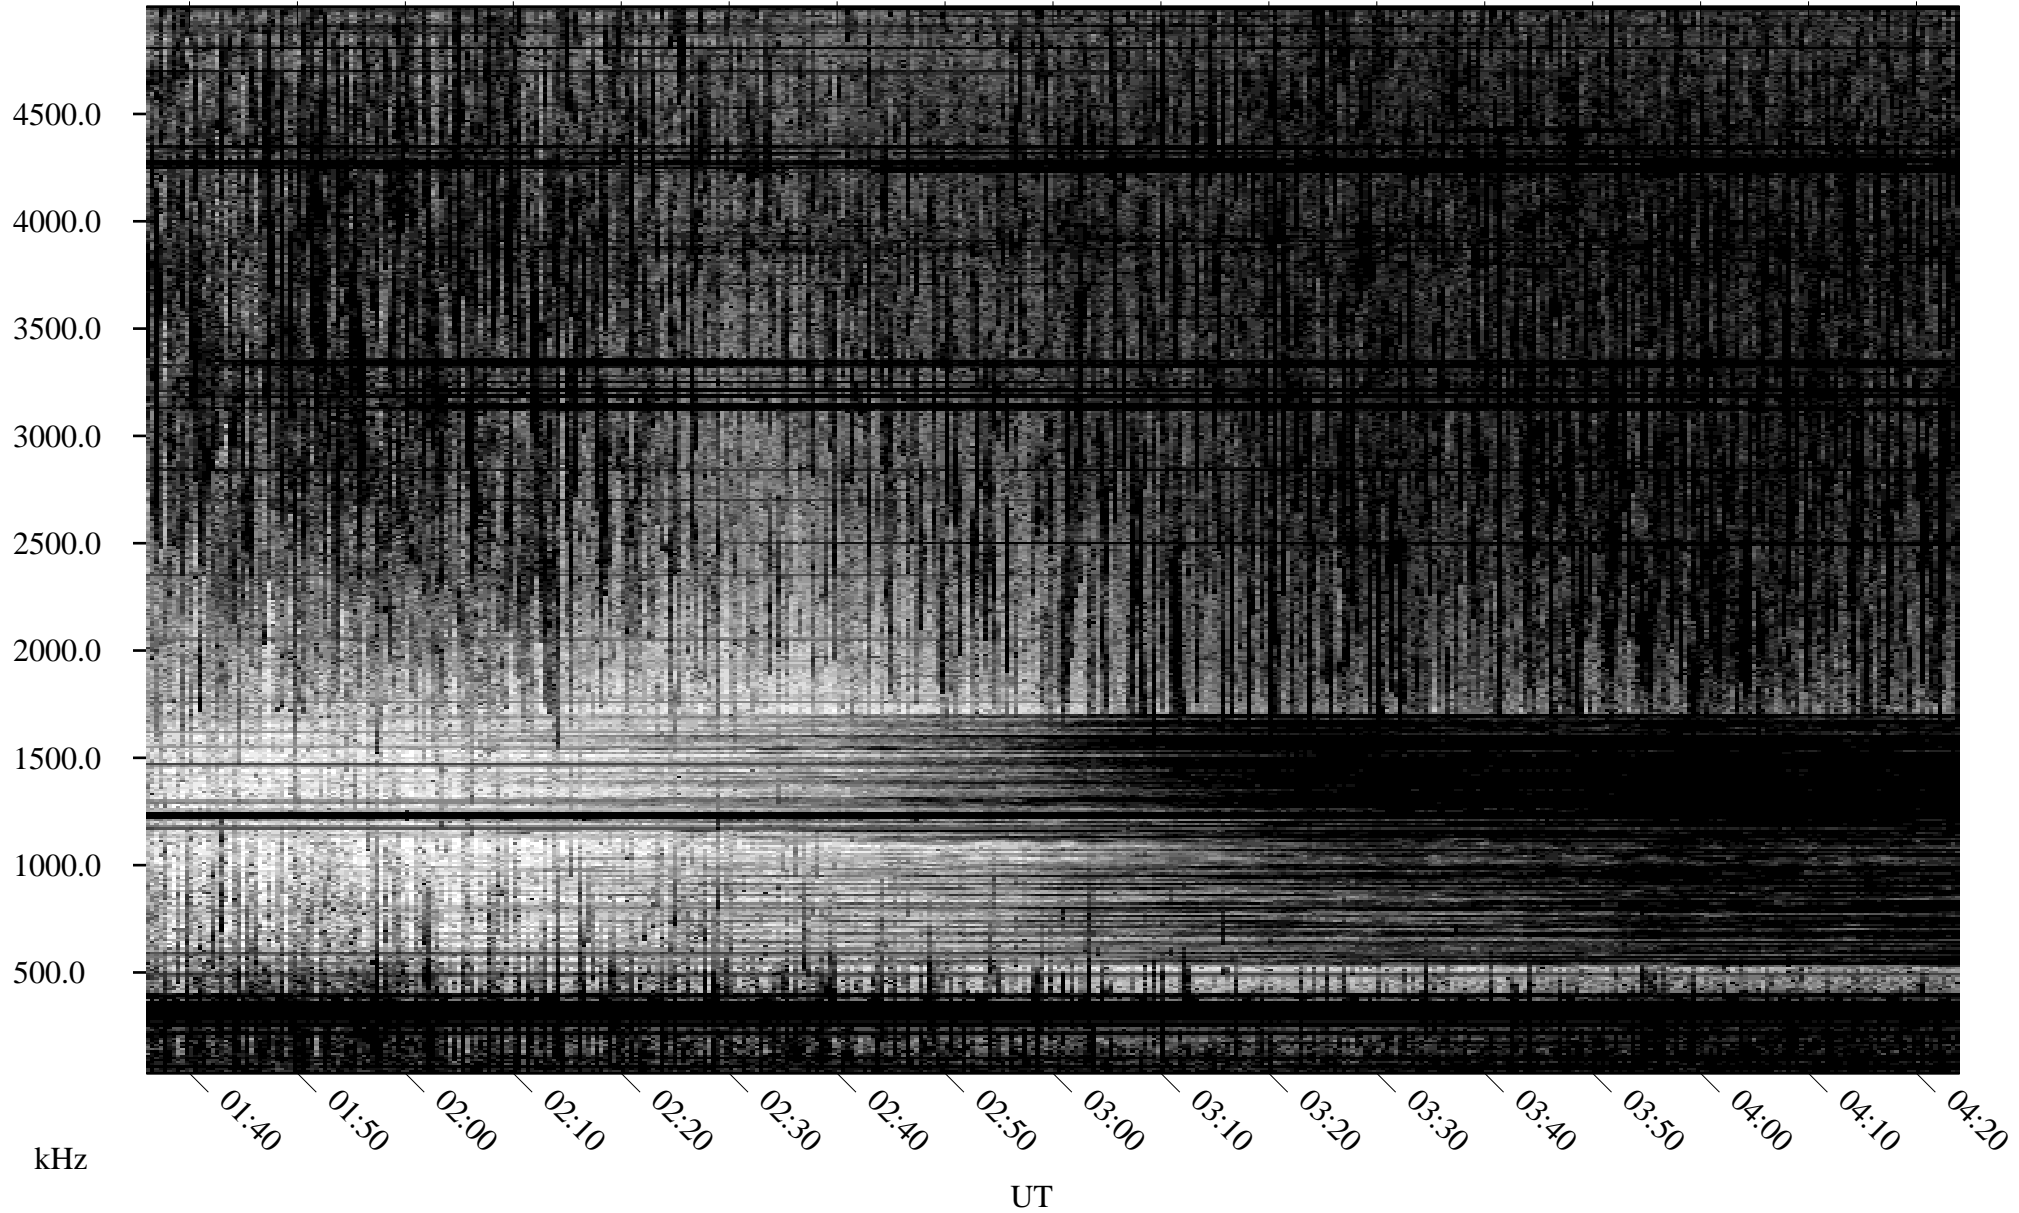

07/26/2009 Churchill, Manitoba

Linear Scale Black = 161 White = 15

ch092071.r01SUM max_12

Page 1

07/26/2009 Churchill, Manitoba

Linear Scale Black = 161 White = 15

ch092071.r01SUm max_12

Page 2

07/27/2009 Churchill, Manitoba

Linear Scale Black = 161 White = 15

ch092071.r01SUm max_12

Page 3

07/27/2009 Churchill, Manitoba

Linear Scale Black = 161 White = 15

ch092071.r01SUm max_12

Page 4

07/27/2009 Churchill, Manitoba

Linear Scale Black = 161 White = 15

ch092071.r01SUm max_12

Page 5

07/27/2009 Churchill, Manitoba

Linear Scale Black = 161 White = 15

ch09207l.r01SUm max_12

Page 6

07/27/2009 Churchill, Manitoba

Linear Scale Black = 161 White = 15

ch09207l.r01SUm max_12

Page 7

07/27/2009 Churchill, Manitoba

Linear Scale Black = 161 White = 15

ch092071.r01SUm max_12

Page 8