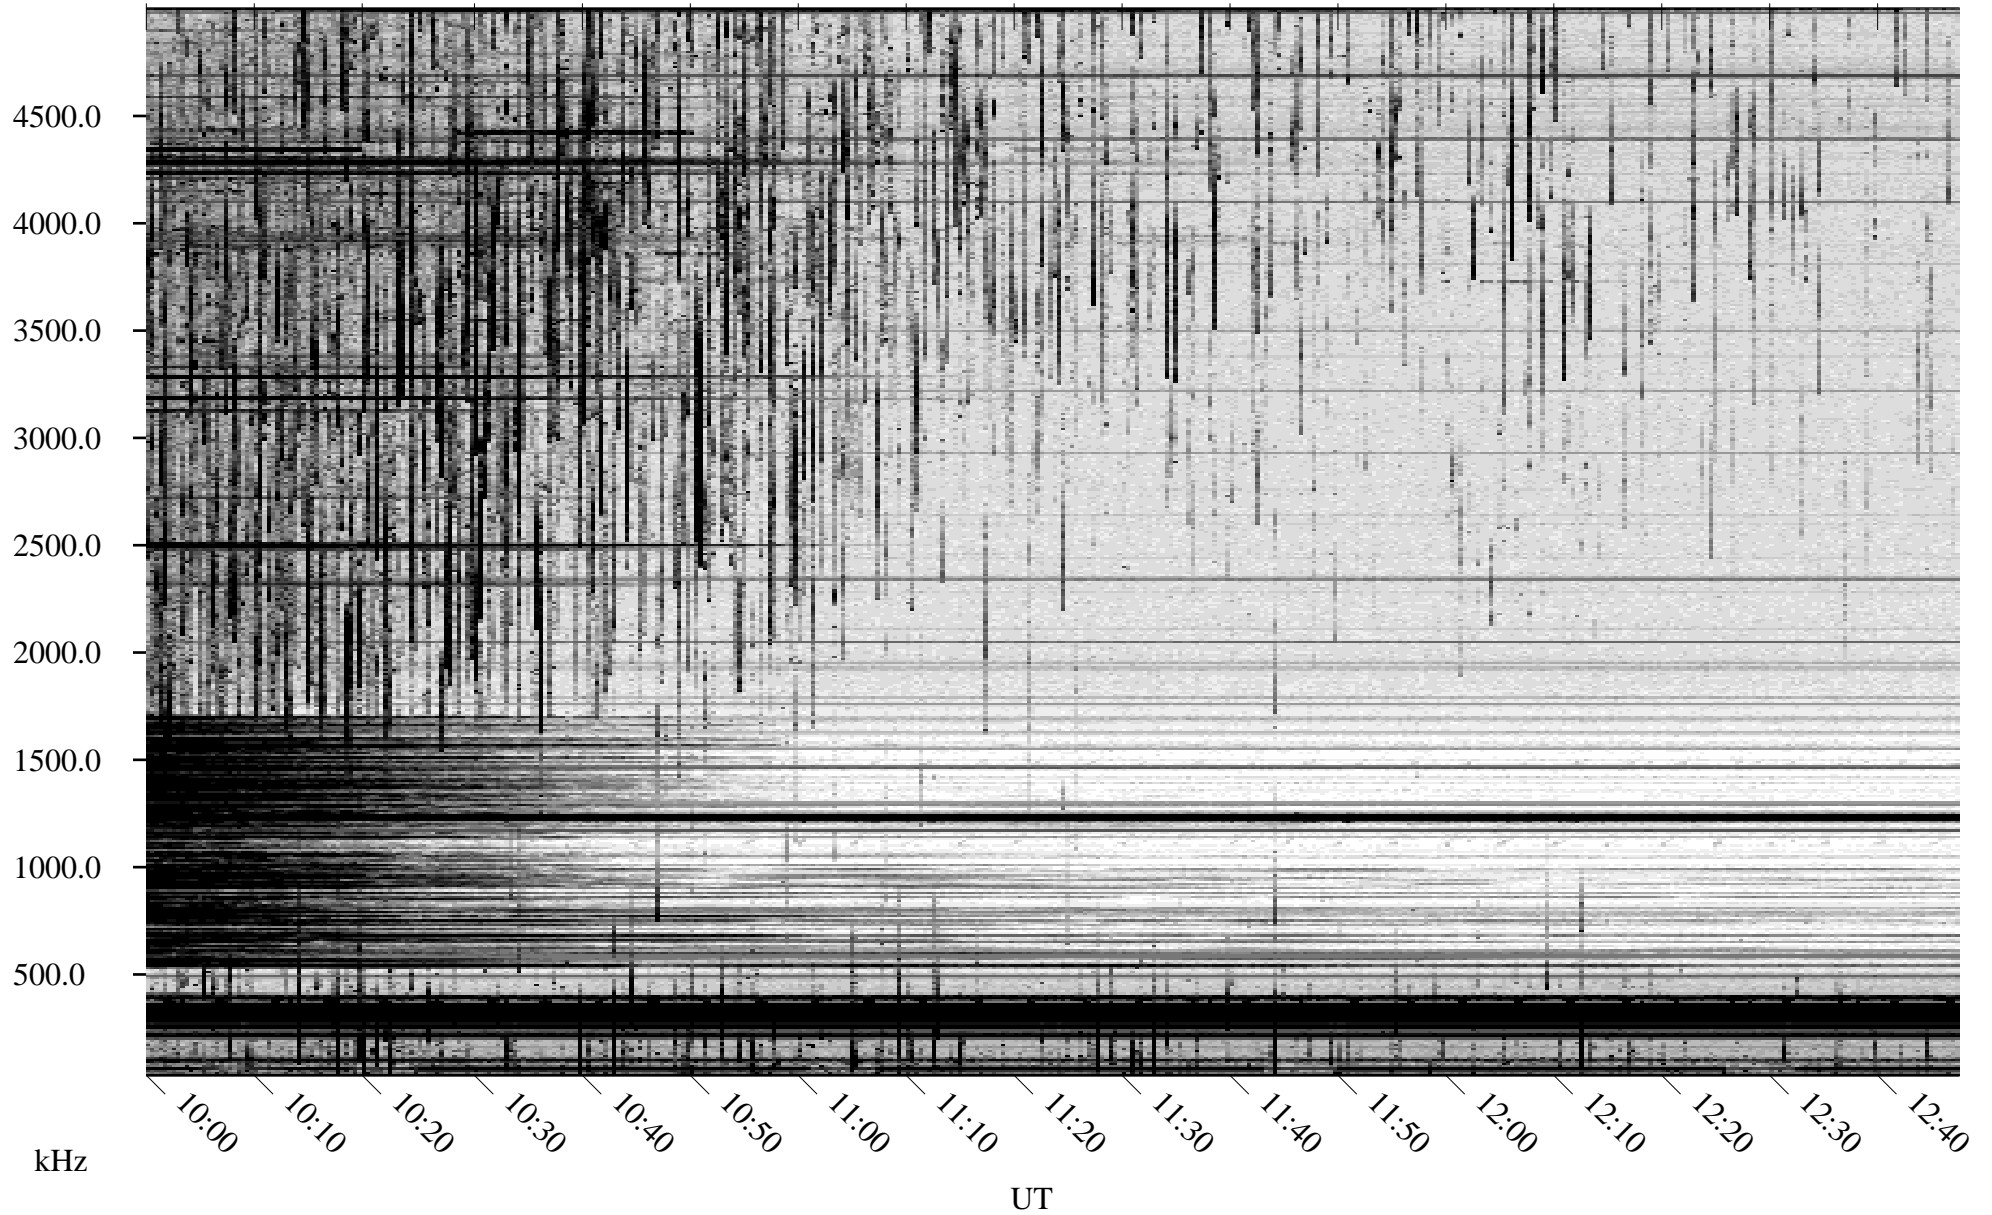

07/26/2009 Churchill, Manitoba

Linear Scale Black = 161 White = 15

ch092071.r01SUM max_12

Page 1

07/26/2009 Churchill, Manitoba

Linear Scale Black = 161 White = 15

ch092071.r01SUm max_12

Page 2

07/27/2009 Churchill, Manitoba

Linear Scale Black = 161 White = 15

ch092071.r01SUm max_12

Page 3

07/27/2009 Churchill, Manitoba

Linear Scale Black = 161 White = 15

ch092071.r01SUm max_12

Page 4

07/27/2009 Churchill, Manitoba

Linear Scale Black = 161 White = 15

ch092071.r01SUm max_12

Page 5

07/27/2009 Churchill, Manitoba

Linear Scale Black = 161 White = 15

ch09207l.r01SUm max_12

Page 6

07/27/2009 Churchill, Manitoba

Linear Scale Black = 161 White = 15

ch09207l.r01SUm max_12

Page 7

07/27/2009 Churchill, Manitoba

Linear Scale Black = 161 White = 15

ch092071.r01SUm max_12

Page 8