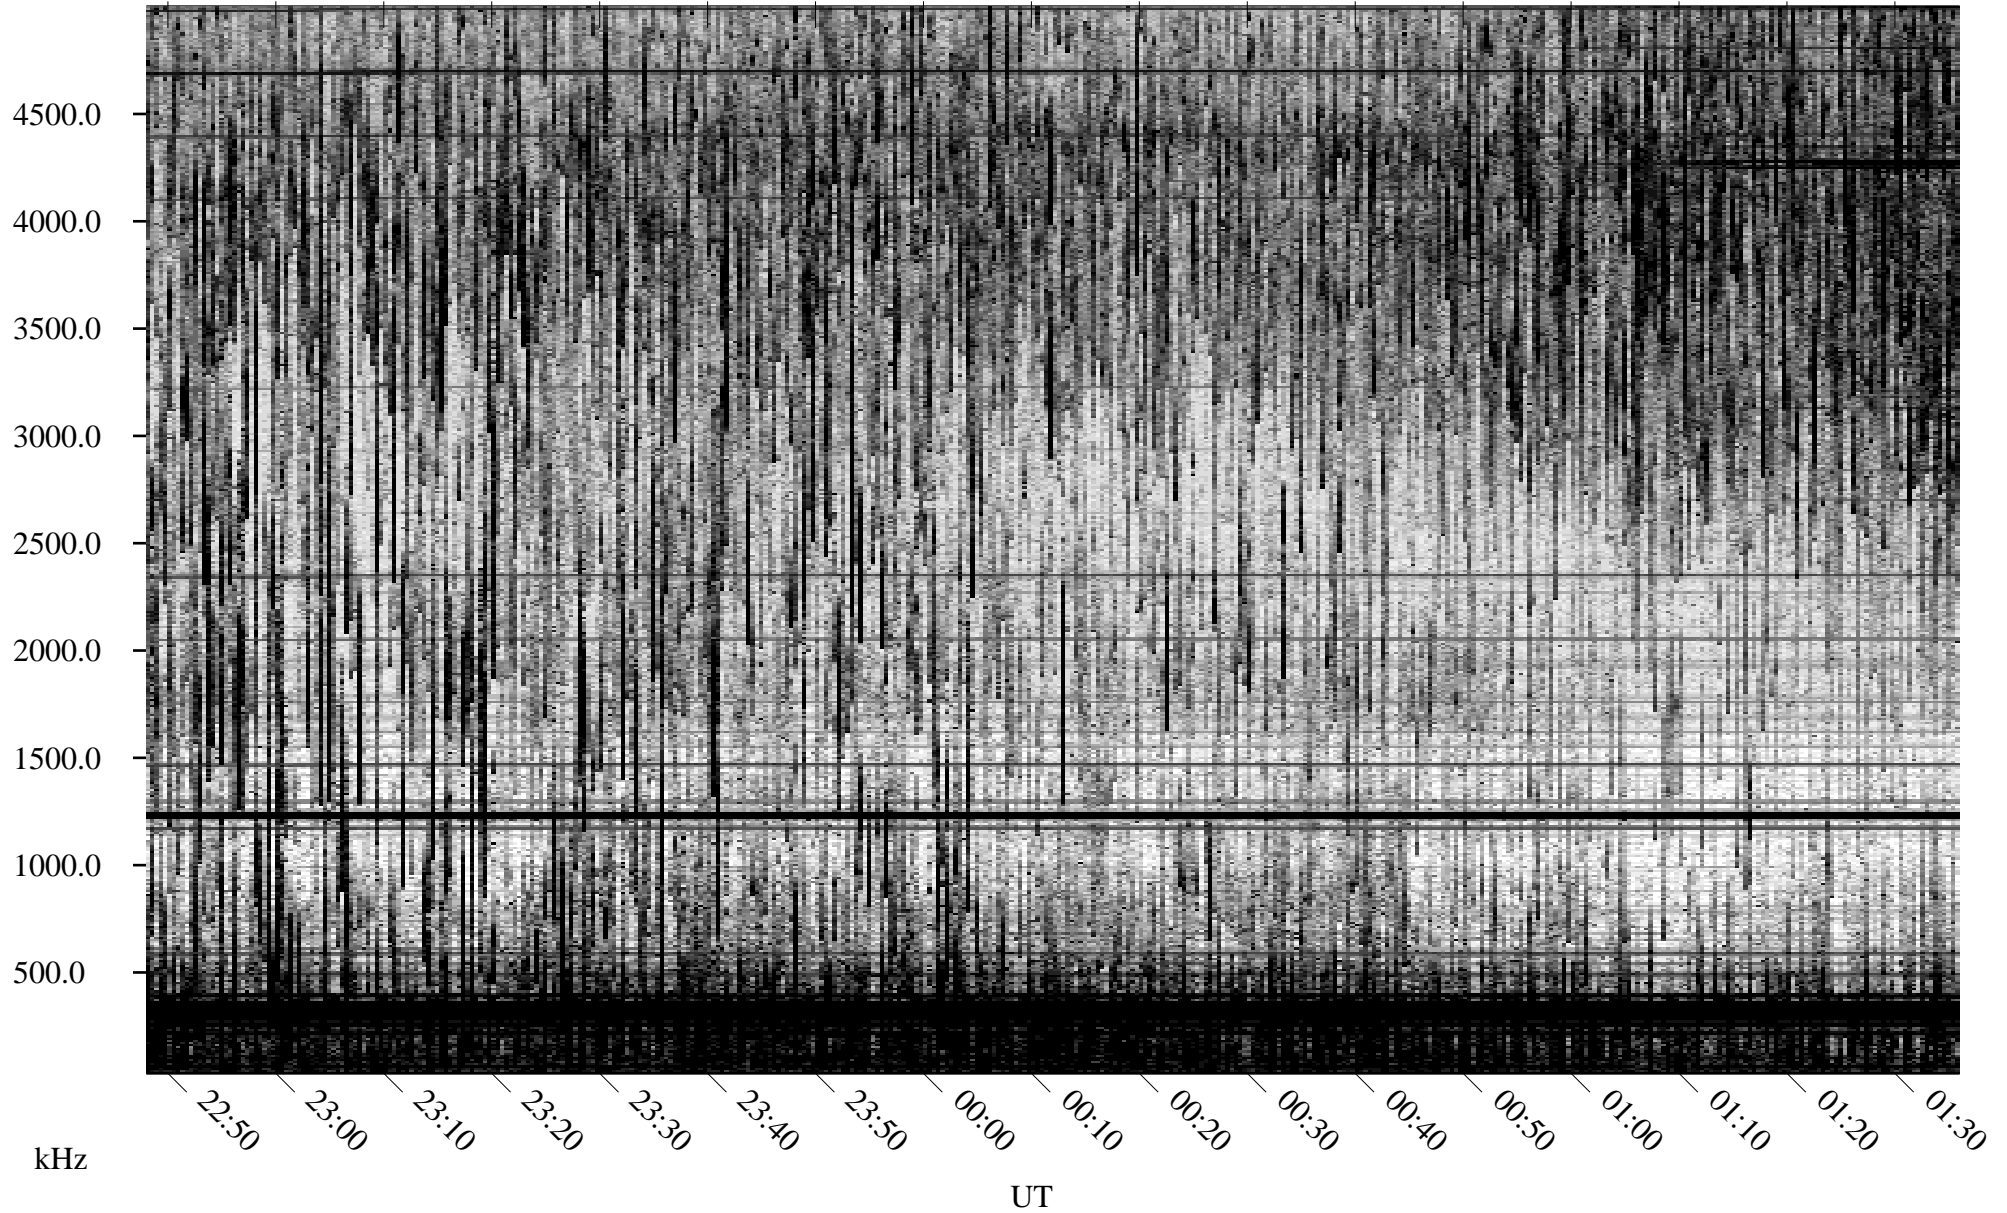

07/26/2009 Churchill, Manitoba

Linear Scale Black = 161 White = 15

ch092071.r01SUM max_12

Page 1

07/26/2009 Churchill, Manitoba

Linear Scale Black = 161 White = 15

ch092071.r01SUm max_12

Page 2

07/27/2009 Churchill, Manitoba

Linear Scale Black = 161 White = 15

ch092071.r01SUm max_12

Page 3

07/27/2009 Churchill, Manitoba

Linear Scale Black = 161 White = 15

ch092071.r01SUm max_12

Page 4

07/27/2009 Churchill, Manitoba

Linear Scale Black = 161 White = 15

ch092071.r01SUm max_12

Page 5

07/27/2009 Churchill, Manitoba

Linear Scale Black = 161 White = 15

ch09207l.r01SUm max_12

Page 6

07/27/2009 Churchill, Manitoba

Linear Scale Black = 161 White = 15

ch09207l.r01SUm max_12

Page 7

07/27/2009 Churchill, Manitoba

Linear Scale Black = 161 White = 15

ch092071.r01SUm max_12

Page 8