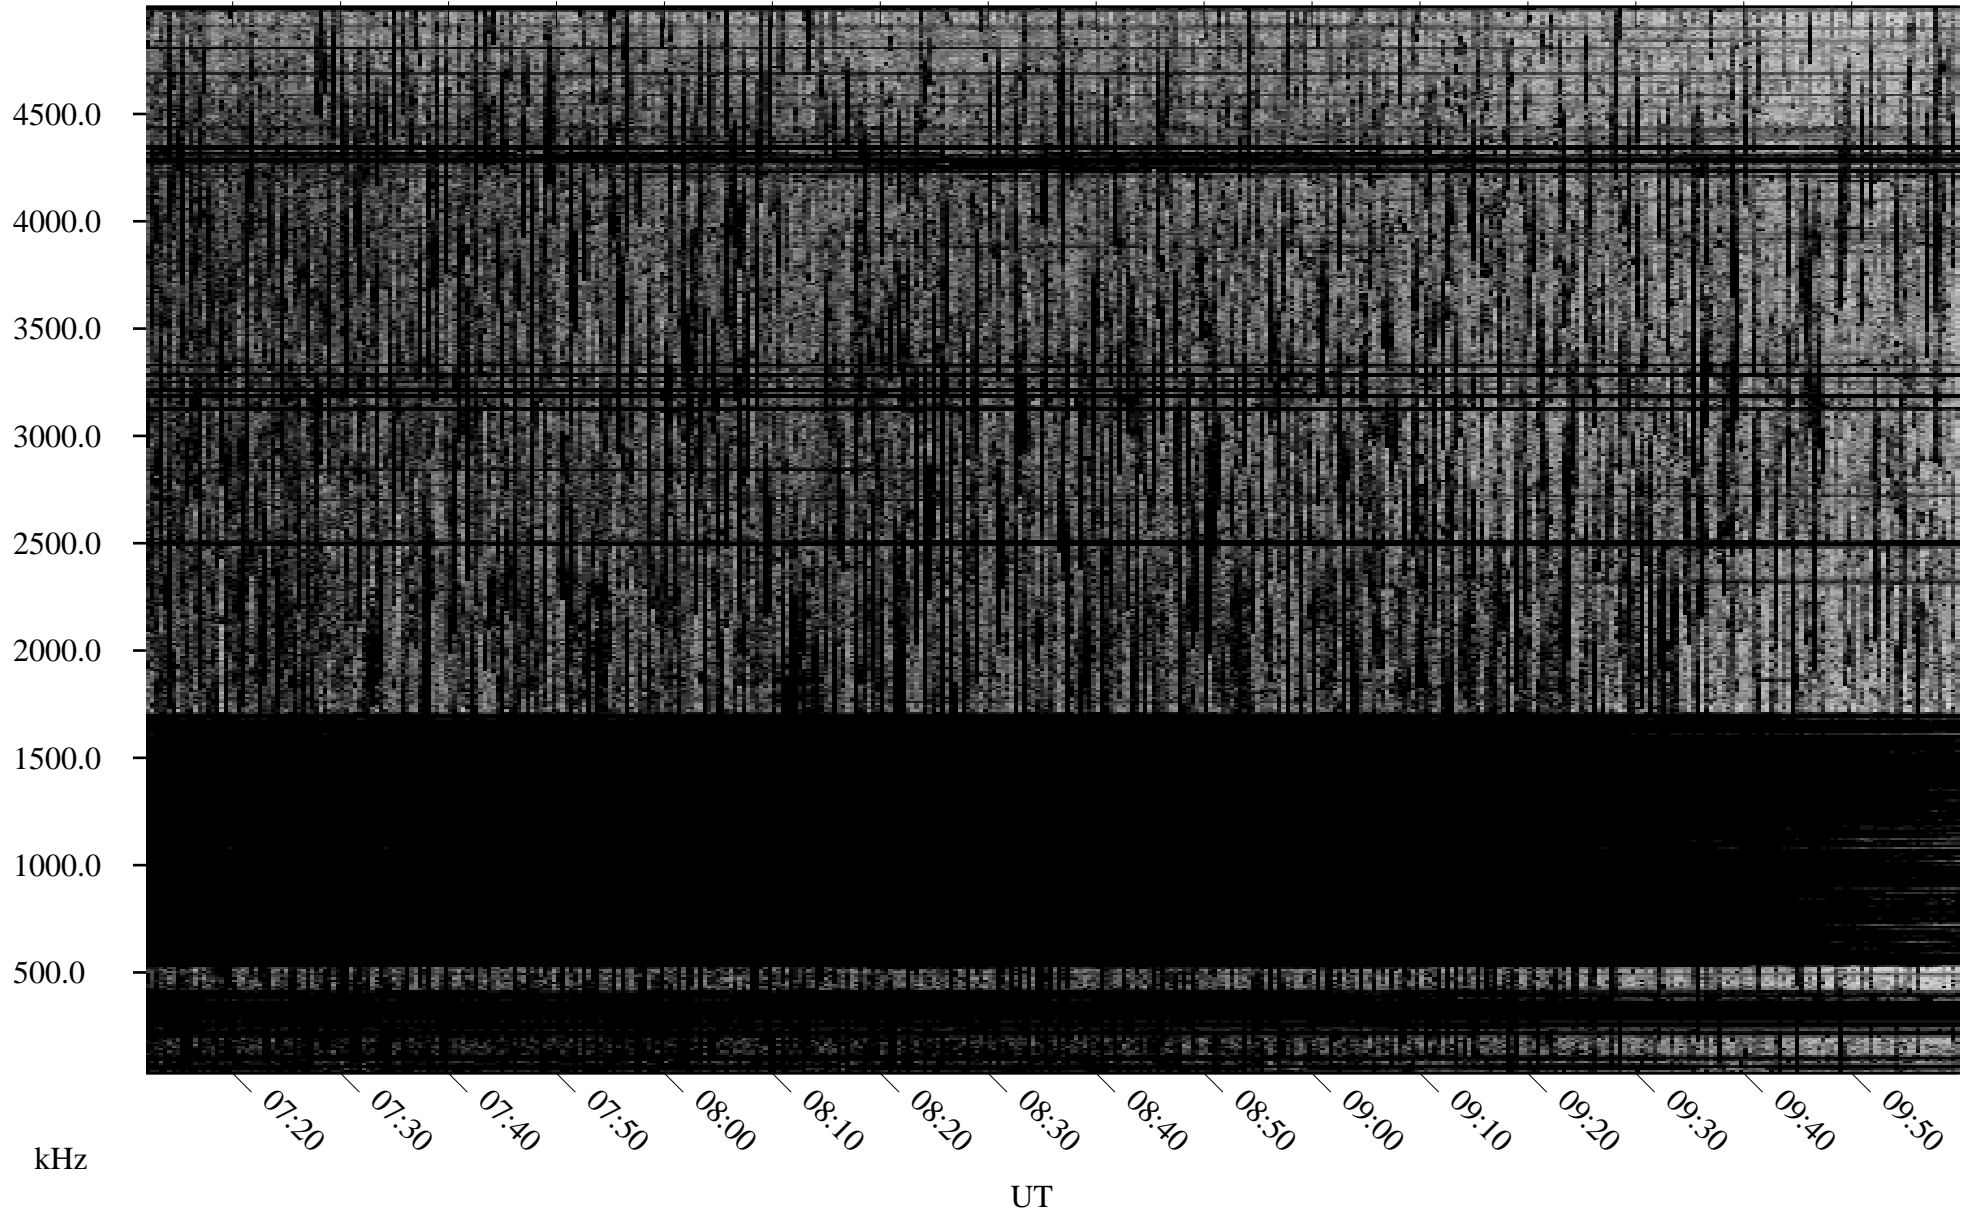

07/26/2009 Churchill, Manitoba

Linear Scale Black = 161 White = 15

ch092071.r01SUM max_12

Page 1

07/26/2009 Churchill, Manitoba

Linear Scale Black = 161 White = 15

ch092071.r01SUm max_12

Page 2

07/27/2009 Churchill, Manitoba

Linear Scale Black = 161 White = 15

ch092071.r01SUm max_12

Page 3

07/27/2009 Churchill, Manitoba

Linear Scale Black = 161 White = 15

ch092071.r01SUm max_12

Page 4

07/27/2009 Churchill, Manitoba

Linear Scale Black = 161 White = 15

ch092071.r01SUm max_12

Page 5

07/27/2009 Churchill, Manitoba

Linear Scale Black = 161 White = 15

ch09207l.r01SUm max_12

Page 6

07/27/2009 Churchill, Manitoba

Linear Scale Black = 161 White = 15

ch09207l.r01SUm max_12

Page 7

07/27/2009 Churchill, Manitoba

Linear Scale Black = 161 White = 15

ch092071.r01SUm max_12

Page 8