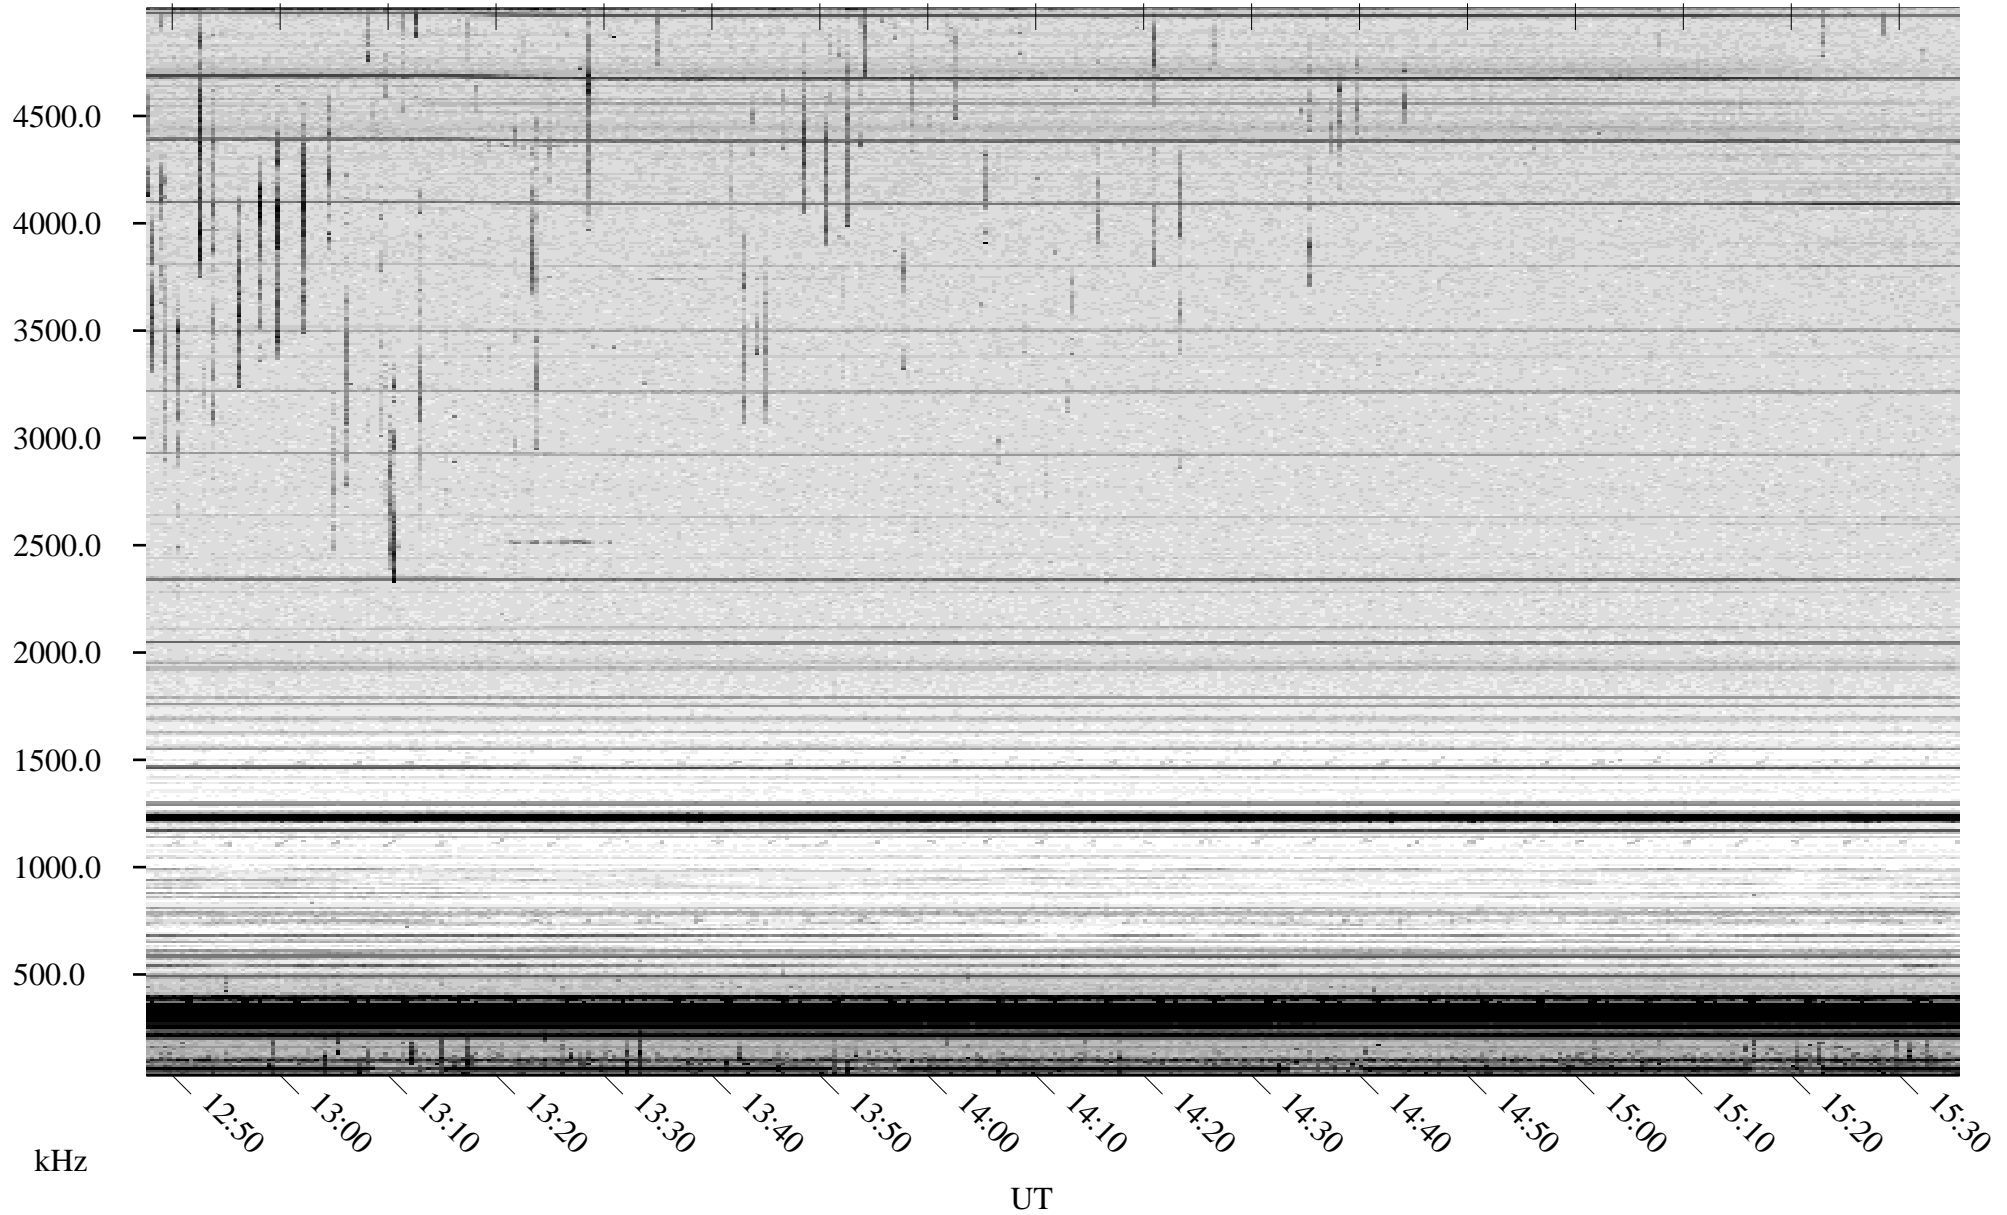

07/26/2009 Churchill, Manitoba

Linear Scale Black = 161 White = 15

ch092071.r01SUM max_12

Page 1

07/26/2009 Churchill, Manitoba

Linear Scale Black = 161 White = 15

ch092071.r01SUm max_12

Page 2

07/27/2009 Churchill, Manitoba

Linear Scale Black = 161 White = 15

ch092071.r01SUm max_12

Page 3

07/27/2009 Churchill, Manitoba

Linear Scale Black = 161 White = 15

ch092071.r01SUm max_12

Page 4

07/27/2009 Churchill, Manitoba

Linear Scale Black = 161 White = 15

ch092071.r01SUm max_12

Page 5

07/27/2009 Churchill, Manitoba

Linear Scale Black = 161 White = 15

ch09207l.r01SUm max_12

Page 6

07/27/2009 Churchill, Manitoba

Linear Scale Black = 161 White = 15

ch09207l.r01SUm max_12

Page 7

07/27/2009 Churchill, Manitoba

Linear Scale Black = 161 White = 15

ch092071.r01SUm max_12

Page 8