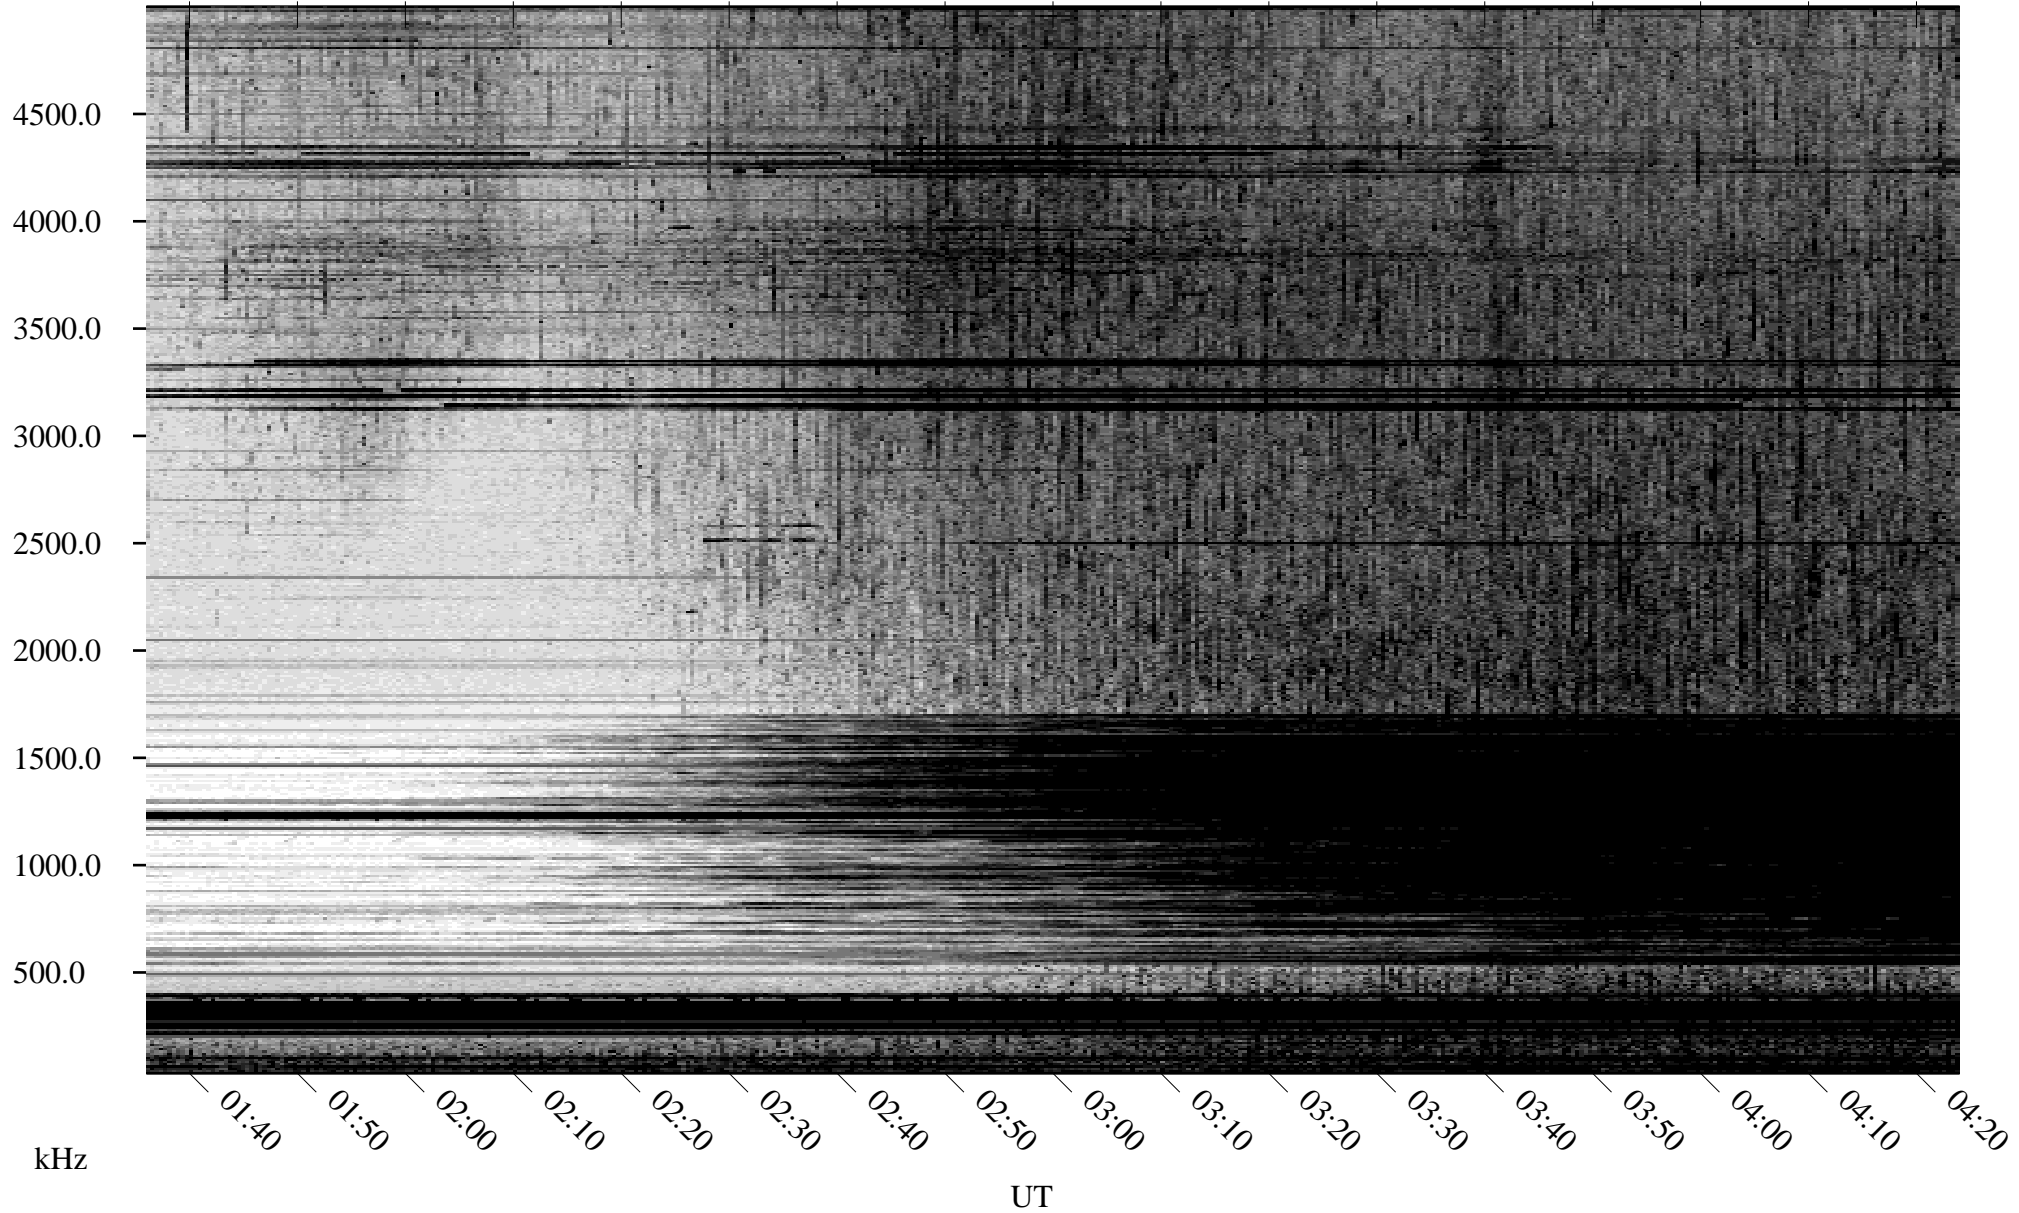

07/27/2009 Churchill, Manitoba

Linear Scale Black = 161 White = 15

ch09208l.r01SUm max_12

Page 1

07/27/2009 Churchill, Manitoba

Linear Scale Black = 161 White = 15

ch09208l.r01SUm max_12

Page 2

07/28/2009 Churchill, Manitoba

Linear Scale Black = 161 White = 15

ch09208l.r01SUm max_12

Page 3

07/28/2009 Churchill, Manitoba

Linear Scale Black = 161 White = 15

ch09208l.r01SUm max_12

Page 4

07/28/2009 Churchill, Manitoba

Linear Scale Black = 161 White = 15

ch09208l.r01SUm max_12

Page 5

07/28/2009 Churchill, Manitoba

Linear Scale Black = 161 White = 15

ch09208l.r01SUm max_12

Page 6

07/28/2009 Churchill, Manitoba

Linear Scale Black = 161 White = 15

ch09208l.r01SUm max_12

Page 7

07/28/2009 Churchill, Manitoba

Linear Scale Black = 161 White = 15

ch09208l.r01SUm max_12