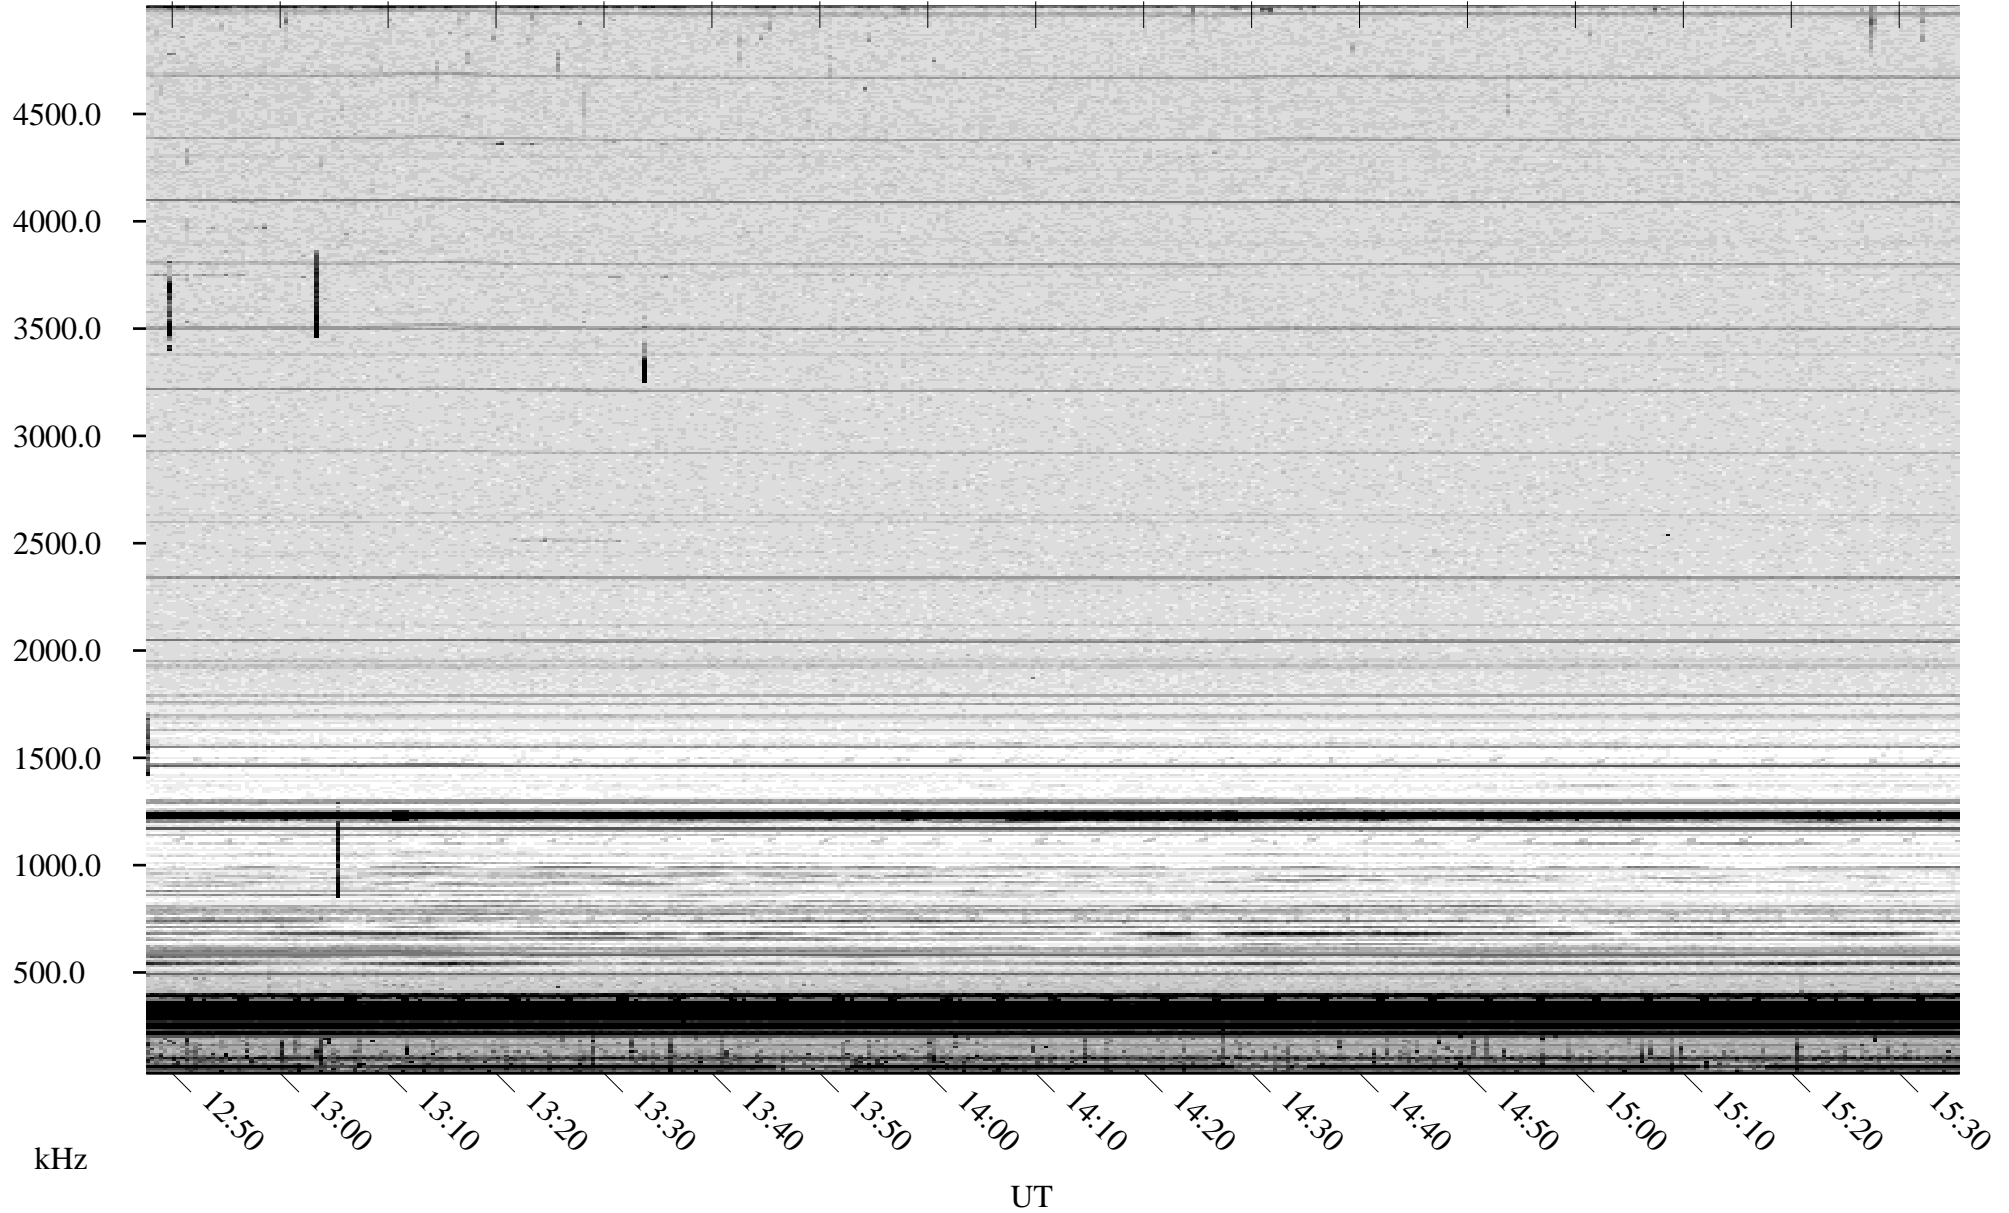

07/27/2009 Churchill, Manitoba

Linear Scale Black = 161 White = 15

ch09208l.r01SUm max_12

Page 1

07/27/2009 Churchill, Manitoba

Linear Scale Black = 161 White = 15

ch09208l.r01SUm max_12

Page 2

07/28/2009 Churchill, Manitoba

Linear Scale Black = 161 White = 15

ch09208l.r01SUm max_12

Page 3

07/28/2009 Churchill, Manitoba

Linear Scale Black = 161 White = 15

ch09208l.r01SUm max_12

Page 4

07/28/2009 Churchill, Manitoba

Linear Scale Black = 161 White = 15

ch09208l.r01SUm max_12

Page 5

07/28/2009 Churchill, Manitoba

Linear Scale Black = 161 White = 15

ch09208l.r01SUm max_12

Page 6

07/28/2009 Churchill, Manitoba

Linear Scale Black = 161 White = 15

ch09208l.r01SUm max_12

Page 7

07/28/2009 Churchill, Manitoba

Linear Scale Black = 161 White = 15

ch09208l.r01SUm max_12