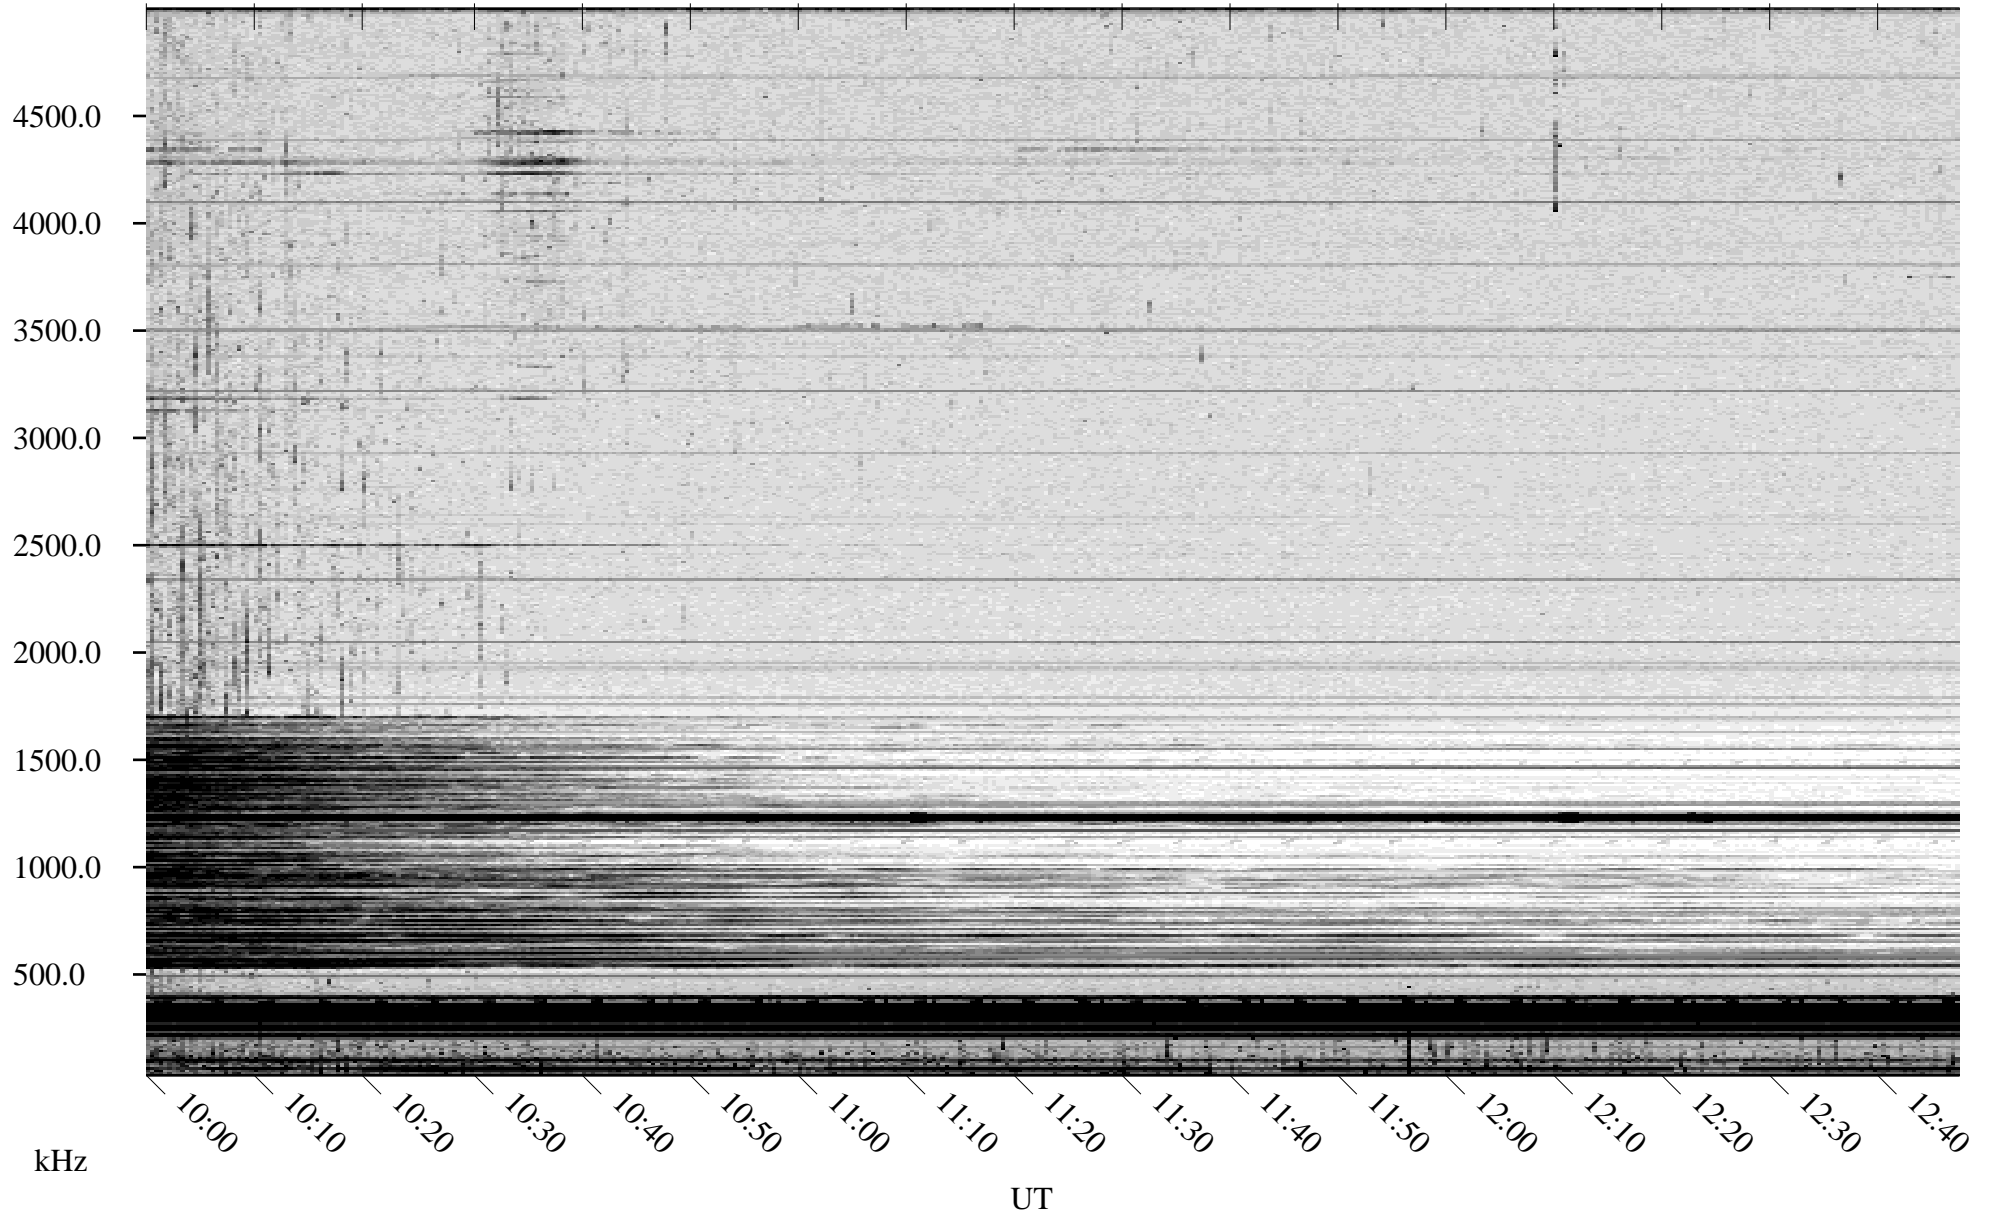

07/27/2009 Churchill, Manitoba

Linear Scale Black = 161 White = 15

ch09208l.r01SUm max_12

Page 1

07/27/2009 Churchill, Manitoba

Linear Scale Black = 161 White = 15

ch09208l.r01SUm max_12

Page 2

07/28/2009 Churchill, Manitoba

Linear Scale Black = 161 White = 15

ch09208l.r01SUm max_12

Page 3

07/28/2009 Churchill, Manitoba

Linear Scale Black = 161 White = 15

ch09208l.r01SUm max_12

Page 4

07/28/2009 Churchill, Manitoba

Linear Scale Black = 161 White = 15

ch09208l.r01SUm max_12

Page 5

07/28/2009 Churchill, Manitoba

Linear Scale Black = 161 White = 15

ch09208l.r01SUm max_12

Page 6

07/28/2009 Churchill, Manitoba

Linear Scale Black = 161 White = 15

ch09208l.r01SUm max_12

Page 7

07/28/2009 Churchill, Manitoba

Linear Scale Black = 161 White = 15

ch09208l.r01SUm max_12