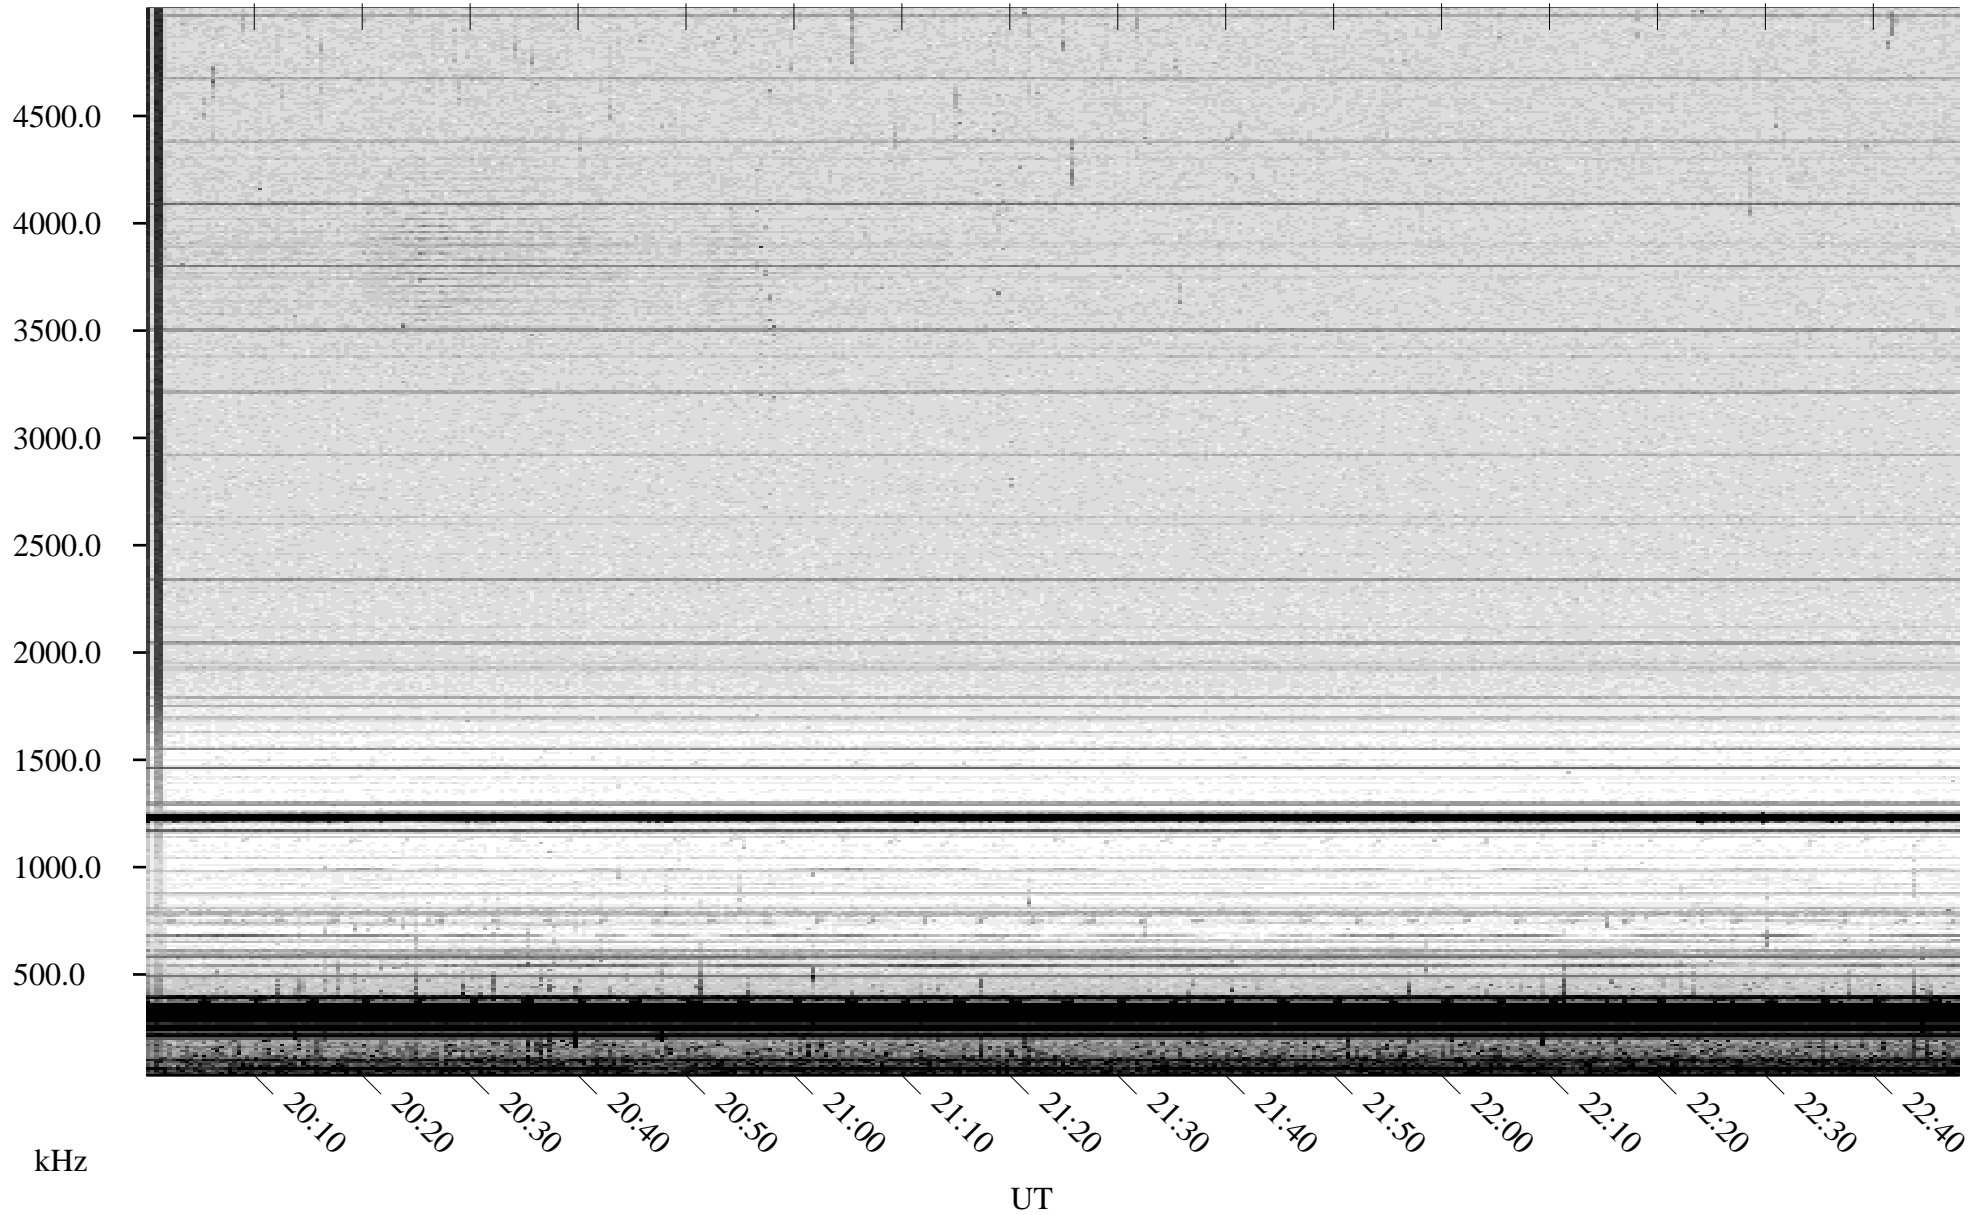

07/27/2009 Churchill, Manitoba

Linear Scale Black = 161 White = 15

ch09208l.r01SUm max_12

Page 1

07/27/2009 Churchill, Manitoba

Linear Scale Black = 161 White = 15

ch09208l.r01SUm max_12

Page 2

07/28/2009 Churchill, Manitoba

Linear Scale Black = 161 White = 15

ch09208l.r01SUm max_12

Page 3

07/28/2009 Churchill, Manitoba

Linear Scale Black = 161 White = 15

ch09208l.r01SUm max_12

Page 4

07/28/2009 Churchill, Manitoba

Linear Scale Black = 161 White = 15

ch09208l.r01SUm max_12

Page 5

07/28/2009 Churchill, Manitoba

Linear Scale Black = 161 White = 15

ch09208l.r01SUm max_12

Page 6

07/28/2009 Churchill, Manitoba

Linear Scale Black = 161 White = 15

ch09208l.r01SUm max_12

Page 7

07/28/2009 Churchill, Manitoba

Linear Scale Black = 161 White = 15

ch09208l.r01SUm max_12