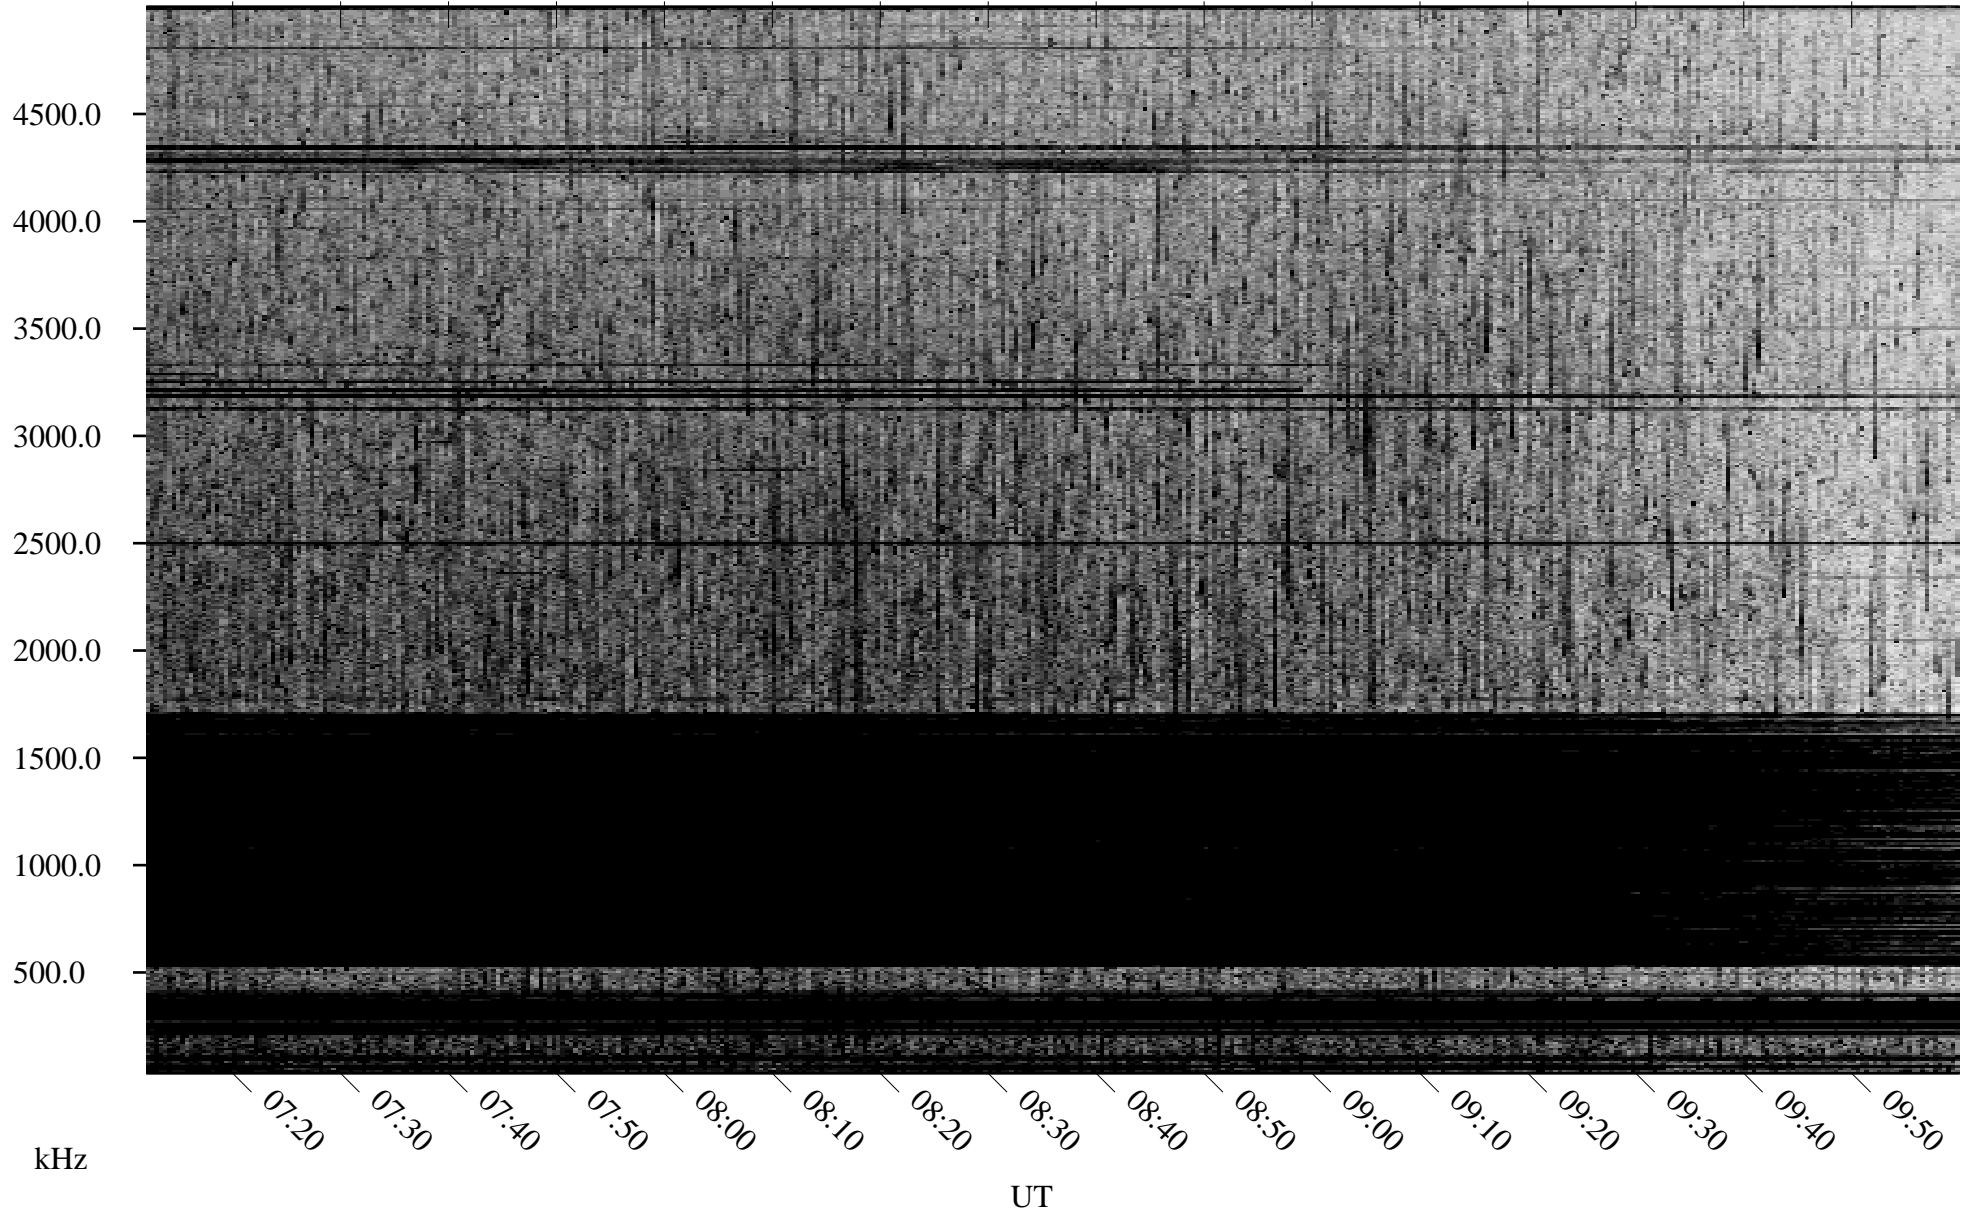

07/27/2009 Churchill, Manitoba

Linear Scale Black = 161 White = 15

ch09208l.r01SUm max_12

Page 1

07/27/2009 Churchill, Manitoba

Linear Scale Black = 161 White = 15

ch09208l.r01SUm max_12

Page 2

07/28/2009 Churchill, Manitoba

Linear Scale Black = 161 White = 15

ch09208l.r01SUm max_12

Page 3

07/28/2009 Churchill, Manitoba

Linear Scale Black = 161 White = 15

ch09208l.r01SUm max_12

Page 4

07/28/2009 Churchill, Manitoba

Linear Scale Black = 161 White = 15

ch09208l.r01SUm max_12

Page 5

07/28/2009 Churchill, Manitoba

Linear Scale Black = 161 White = 15

ch09208l.r01SUm max_12

Page 6

07/28/2009 Churchill, Manitoba

Linear Scale Black = 161 White = 15

ch09208l.r01SUm max_12

Page 7

07/28/2009 Churchill, Manitoba

Linear Scale Black = 161 White = 15

ch09208l.r01SUm max_12