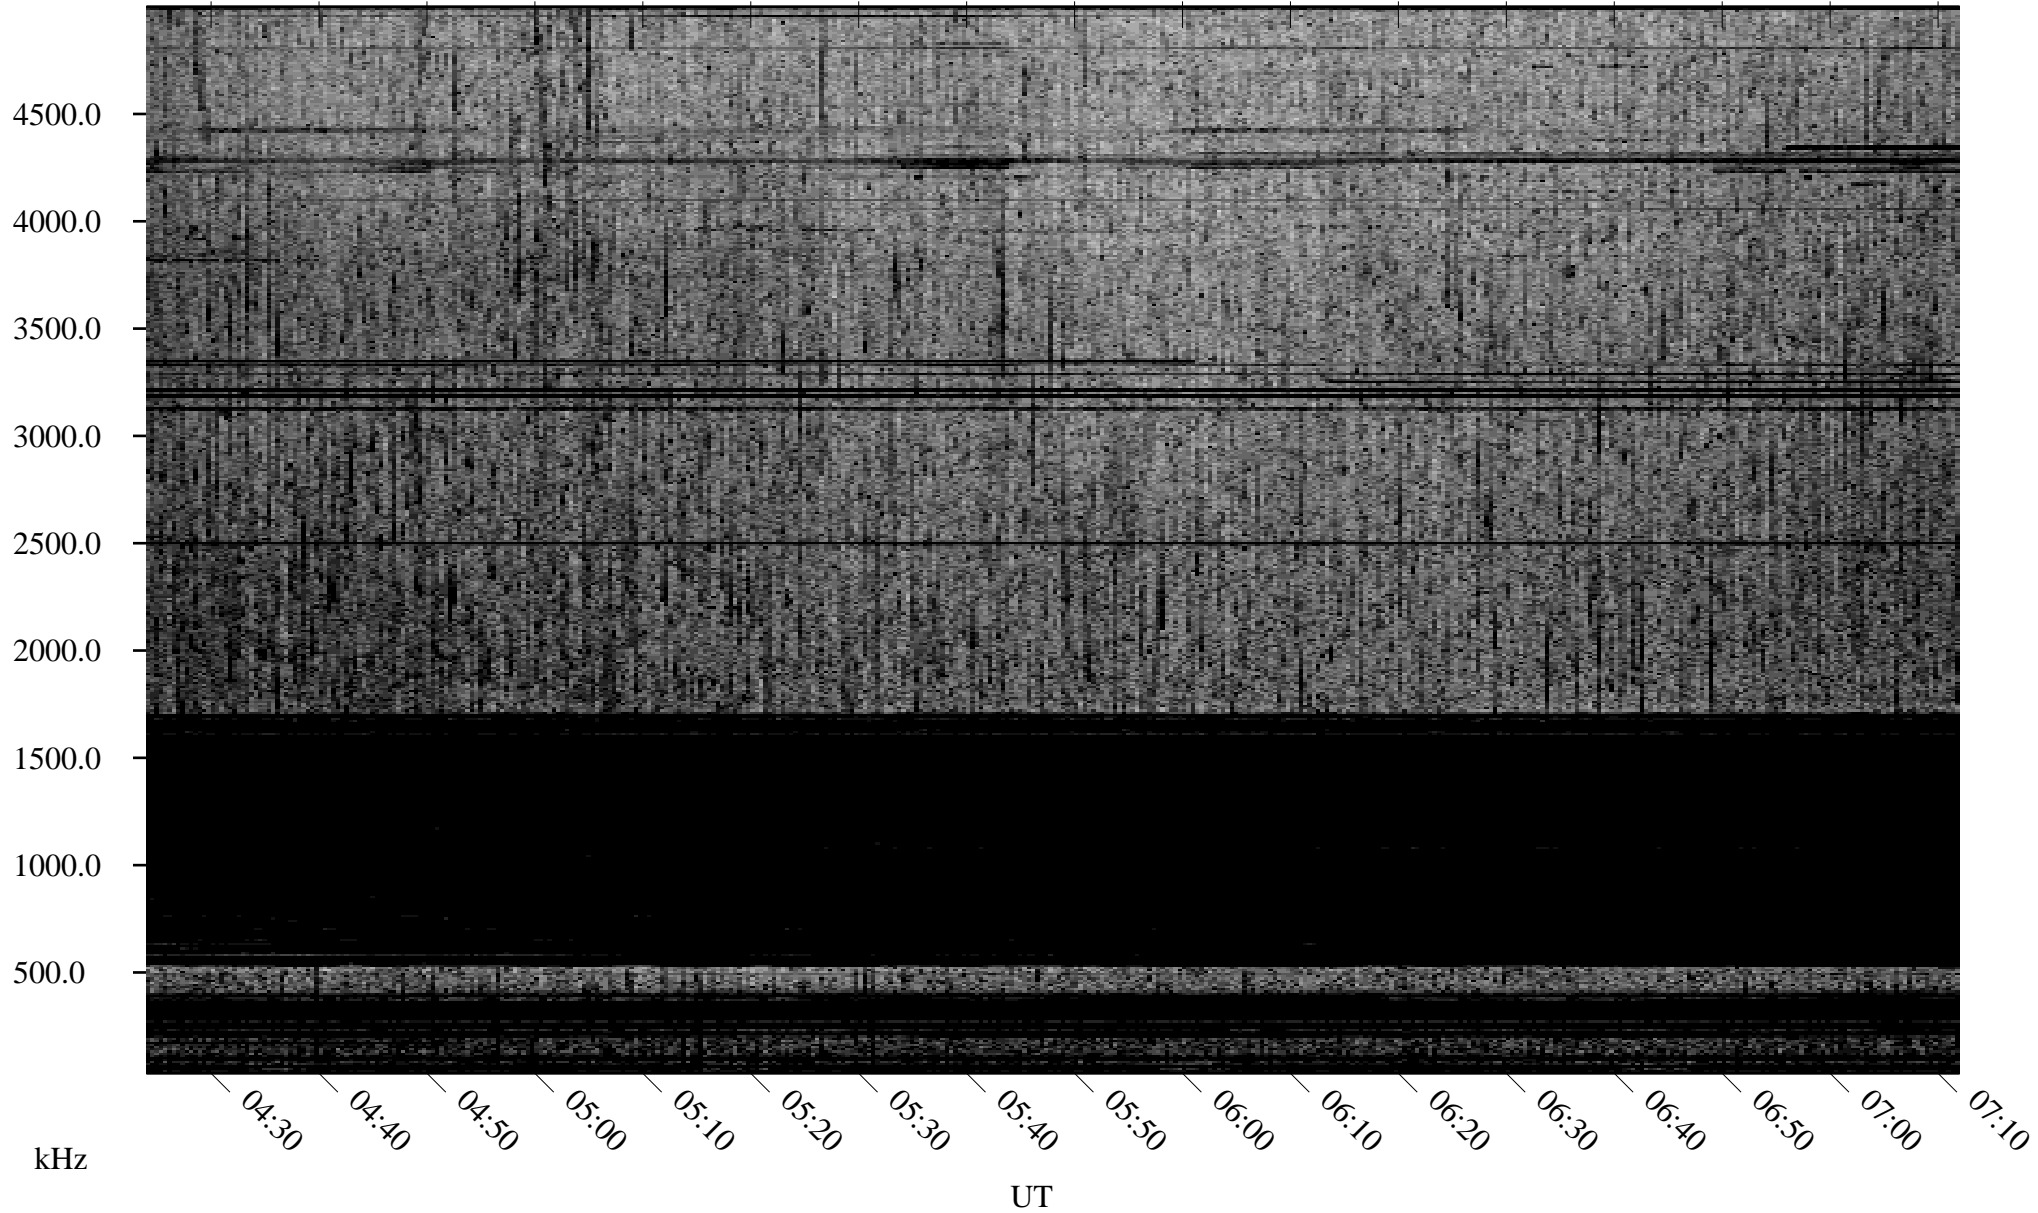

07/27/2009 Churchill, Manitoba

Linear Scale Black = 161 White = 15

ch09208l.r01SUm max_12

Page 1

07/27/2009 Churchill, Manitoba

Linear Scale Black = 161 White = 15

ch09208l.r01SUm max_12

Page 2

07/28/2009 Churchill, Manitoba

Linear Scale Black = 161 White = 15

ch09208l.r01SUm max_12

Page 3

07/28/2009 Churchill, Manitoba

Linear Scale Black = 161 White = 15

ch09208l.r01SUm max_12

Page 4

07/28/2009 Churchill, Manitoba

Linear Scale Black = 161 White = 15

ch09208l.r01SUm max_12

Page 5

07/28/2009 Churchill, Manitoba

Linear Scale Black = 161 White = 15

ch09208l.r01SUm max_12

Page 6

07/28/2009 Churchill, Manitoba

Linear Scale Black = 161 White = 15

ch09208l.r01SUm max_12

Page 7

07/28/2009 Churchill, Manitoba

Linear Scale Black = 161 White = 15

ch09208l.r01SUm max_12