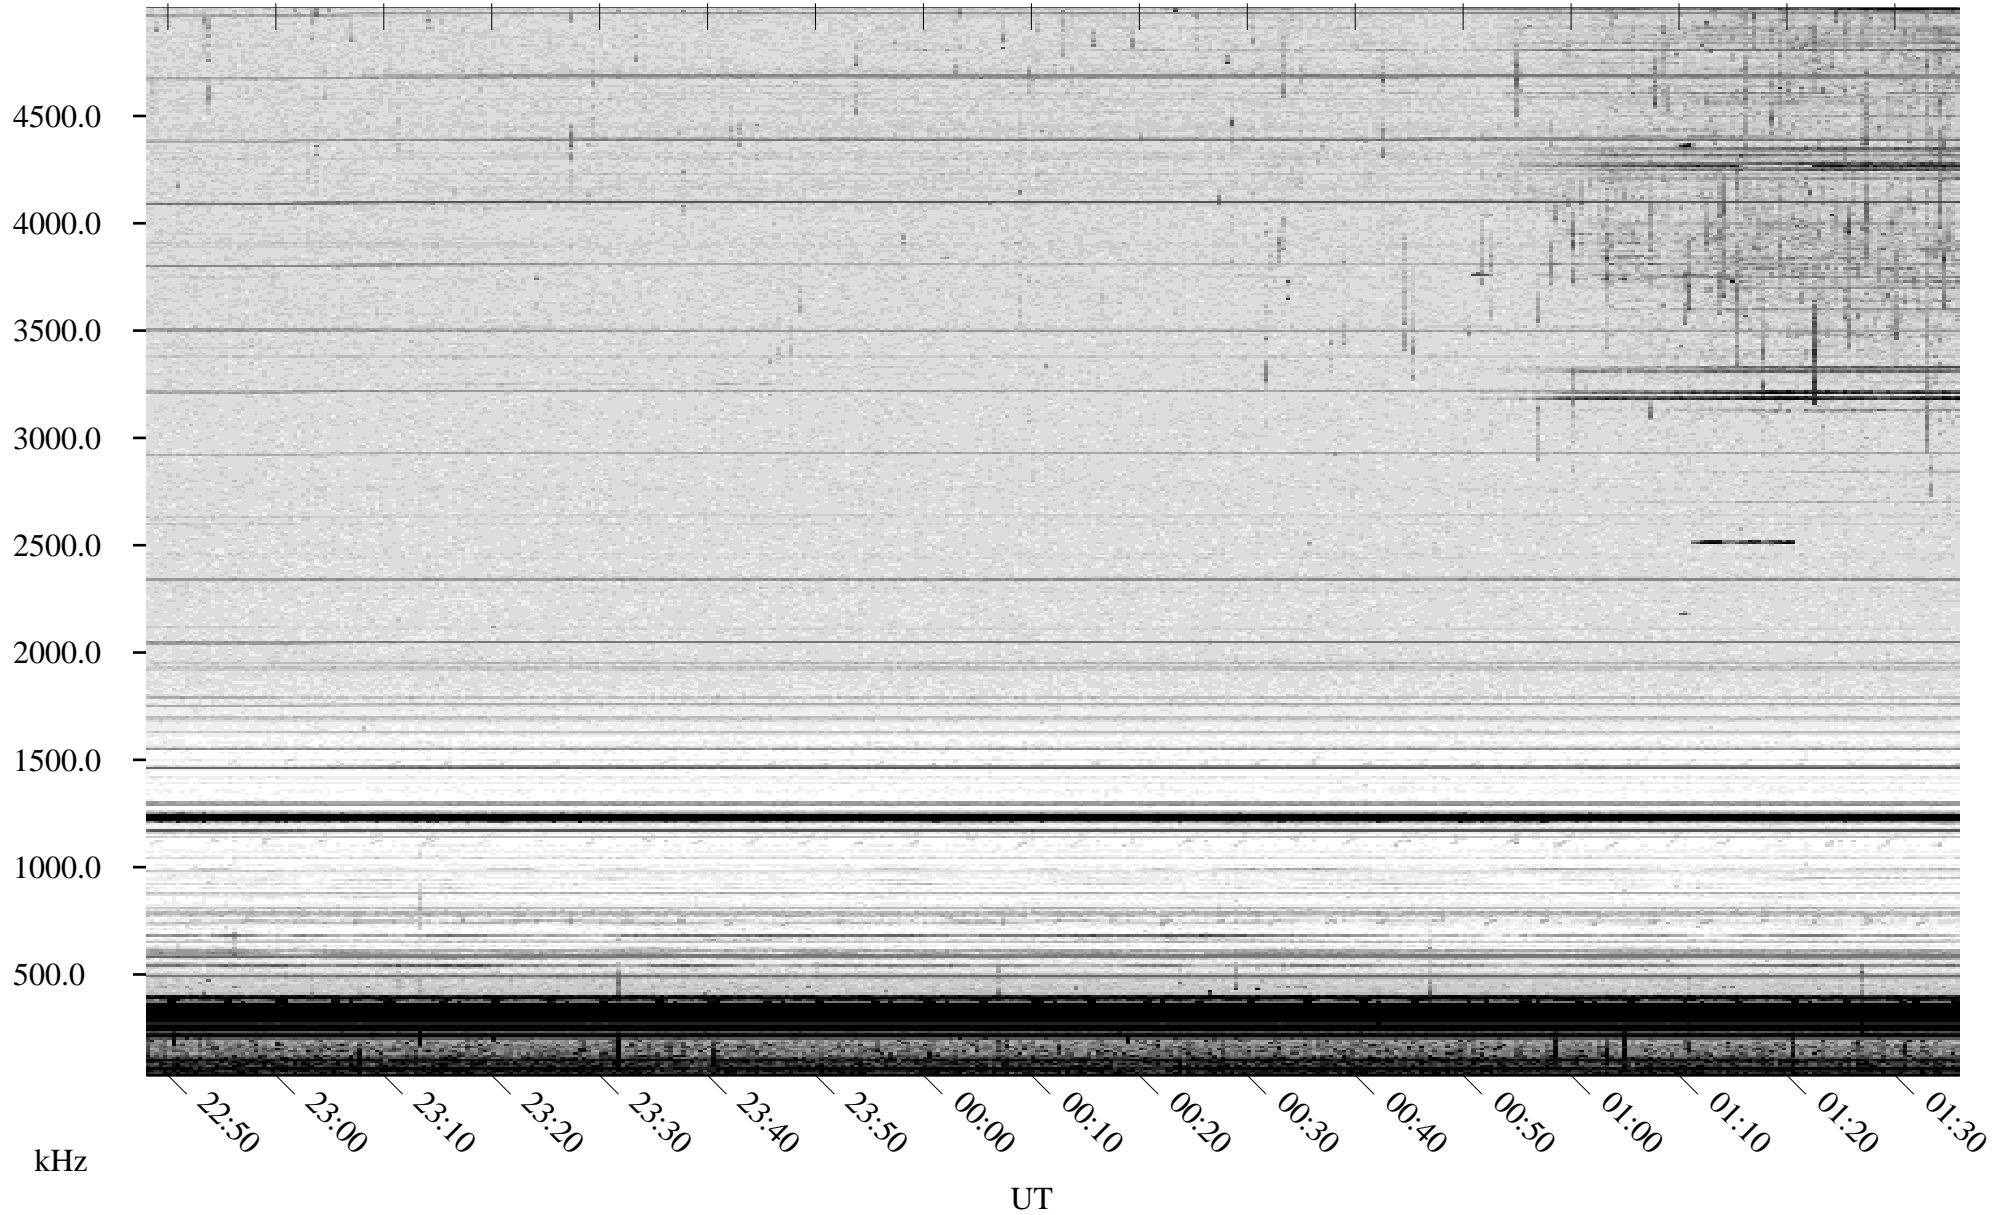

07/27/2009 Churchill, Manitoba

Linear Scale Black = 161 White = 15

ch09208l.r01SUm max_12

Page 1

07/27/2009 Churchill, Manitoba

Linear Scale Black = 161 White = 15

ch09208l.r01SUm max_12

Page 2

07/28/2009 Churchill, Manitoba

Linear Scale Black = 161 White = 15

ch09208l.r01SUm max_12

Page 3

07/28/2009 Churchill, Manitoba

Linear Scale Black = 161 White = 15

ch09208l.r01SUm max_12

Page 4

07/28/2009 Churchill, Manitoba

Linear Scale Black = 161 White = 15

ch09208l.r01SUm max_12

Page 5

07/28/2009 Churchill, Manitoba

Linear Scale Black = 161 White = 15

ch09208l.r01SUm max_12

Page 6

07/28/2009 Churchill, Manitoba

Linear Scale Black = 161 White = 15

ch09208l.r01SUm max_12

Page 7

07/28/2009 Churchill, Manitoba

Linear Scale Black = 161 White = 15

ch09208l.r01SUm max_12