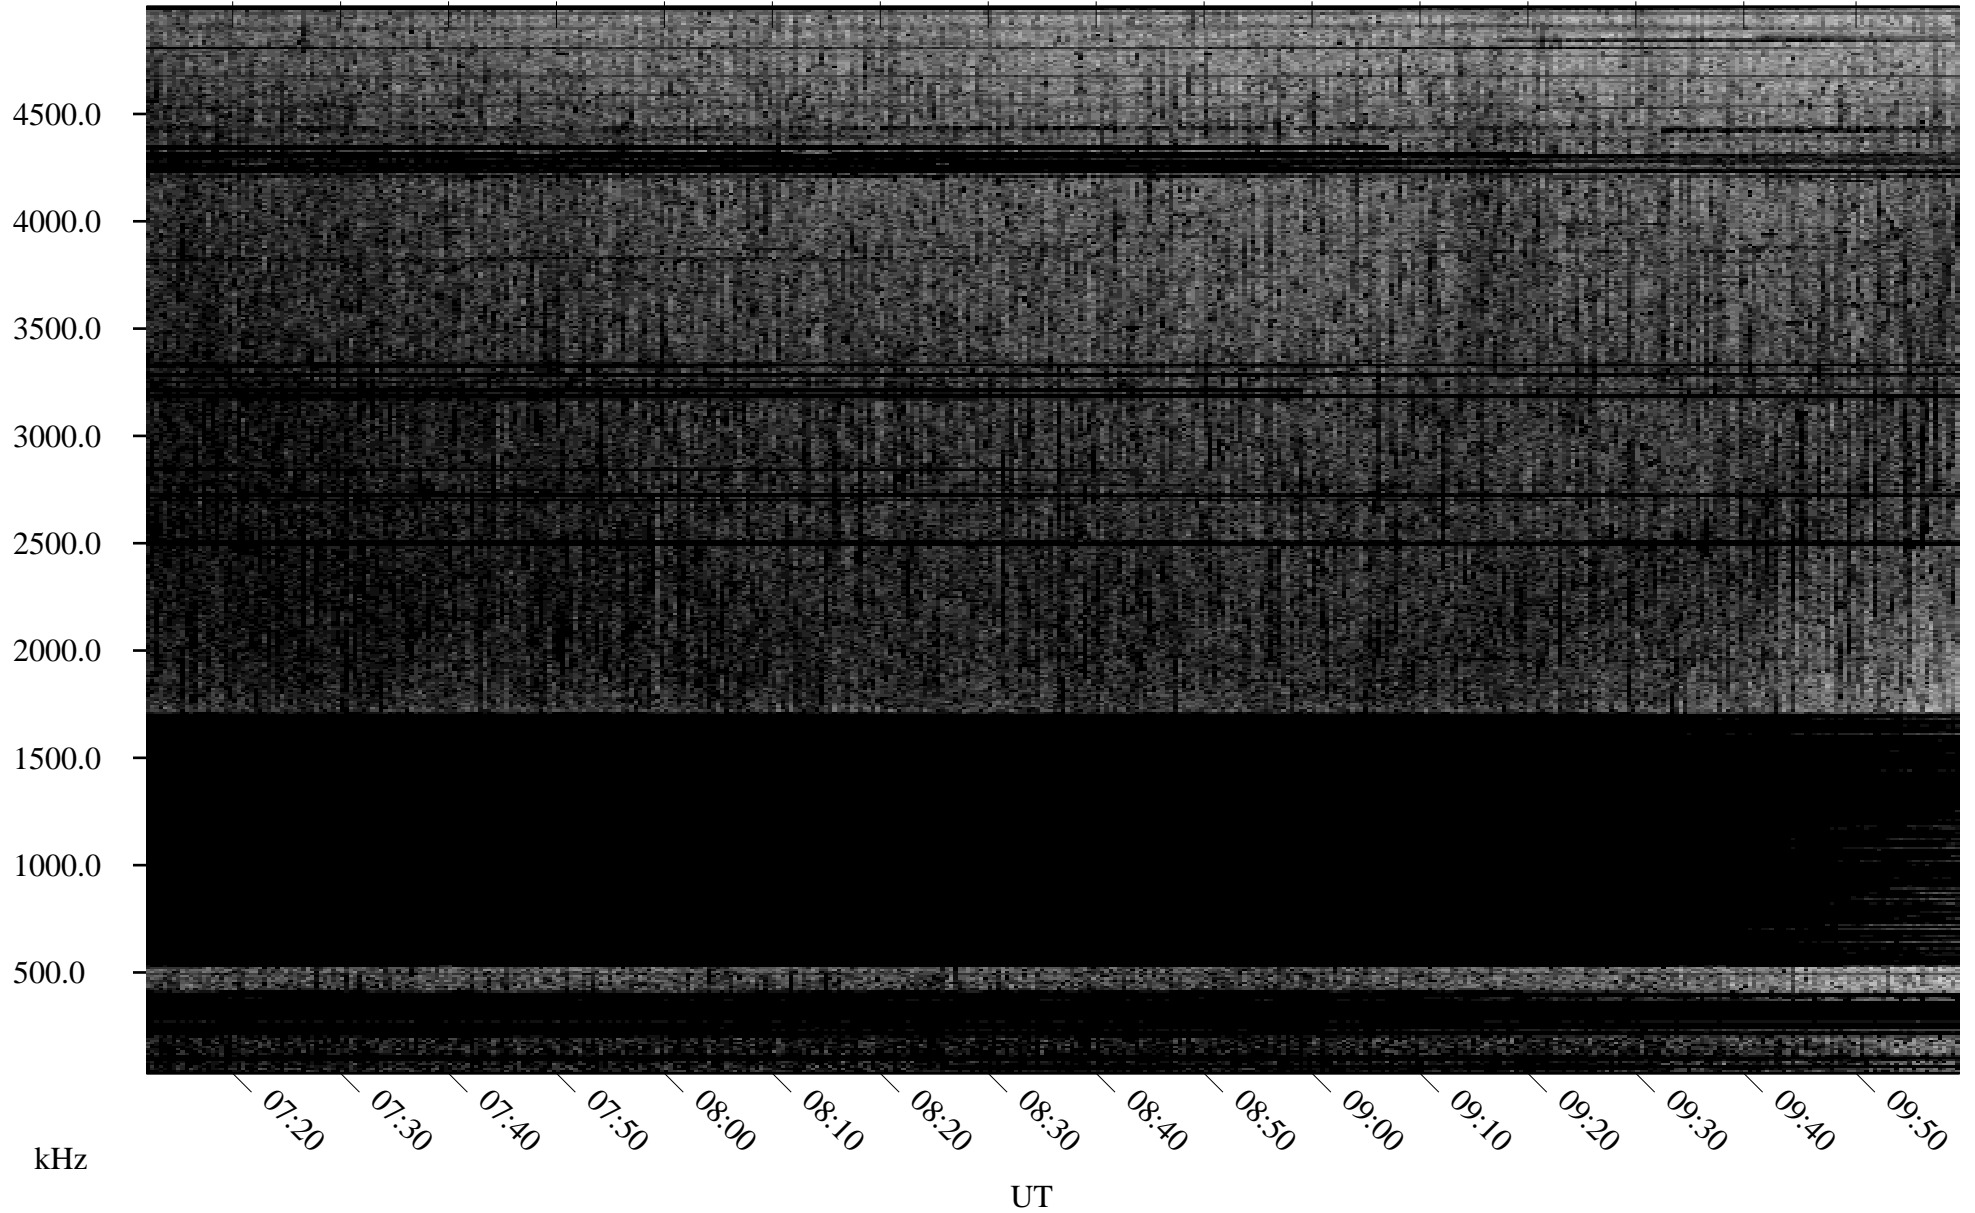

07/28/2009 Churchill, Manitoba

Linear Scale Black = 161 White = 15

ch09209l.r01SUm max_12

Page 1

07/28/2009 Churchill, Manitoba

Linear Scale Black = 161 White = 15

ch092091.r01SUm max_12

Page 2

07/29/2009 Churchill, Manitoba

Linear Scale Black = 161 White = 15

ch09209l.r01SUm max_12

Page 3

07/29/2009 Churchill, Manitoba

Linear Scale Black = 161 White = 15

ch092091.r01SUm max_12

Page 4

07/29/2009 Churchill, Manitoba

Linear Scale Black = 161 White = 15

ch092091.r01SUm max_12

Page 5

07/29/2009 Churchill, Manitoba

Linear Scale Black = 161 White = 15

ch092091.r01SUm max_12

Page 6

07/29/2009 Churchill, Manitoba

Linear Scale Black = 161 White = 15

ch09209l.r01SUm max_12

Page 7

07/29/2009 Churchill, Manitoba

Linear Scale Black = 161 White = 15

ch09209l.r01SUm max_12