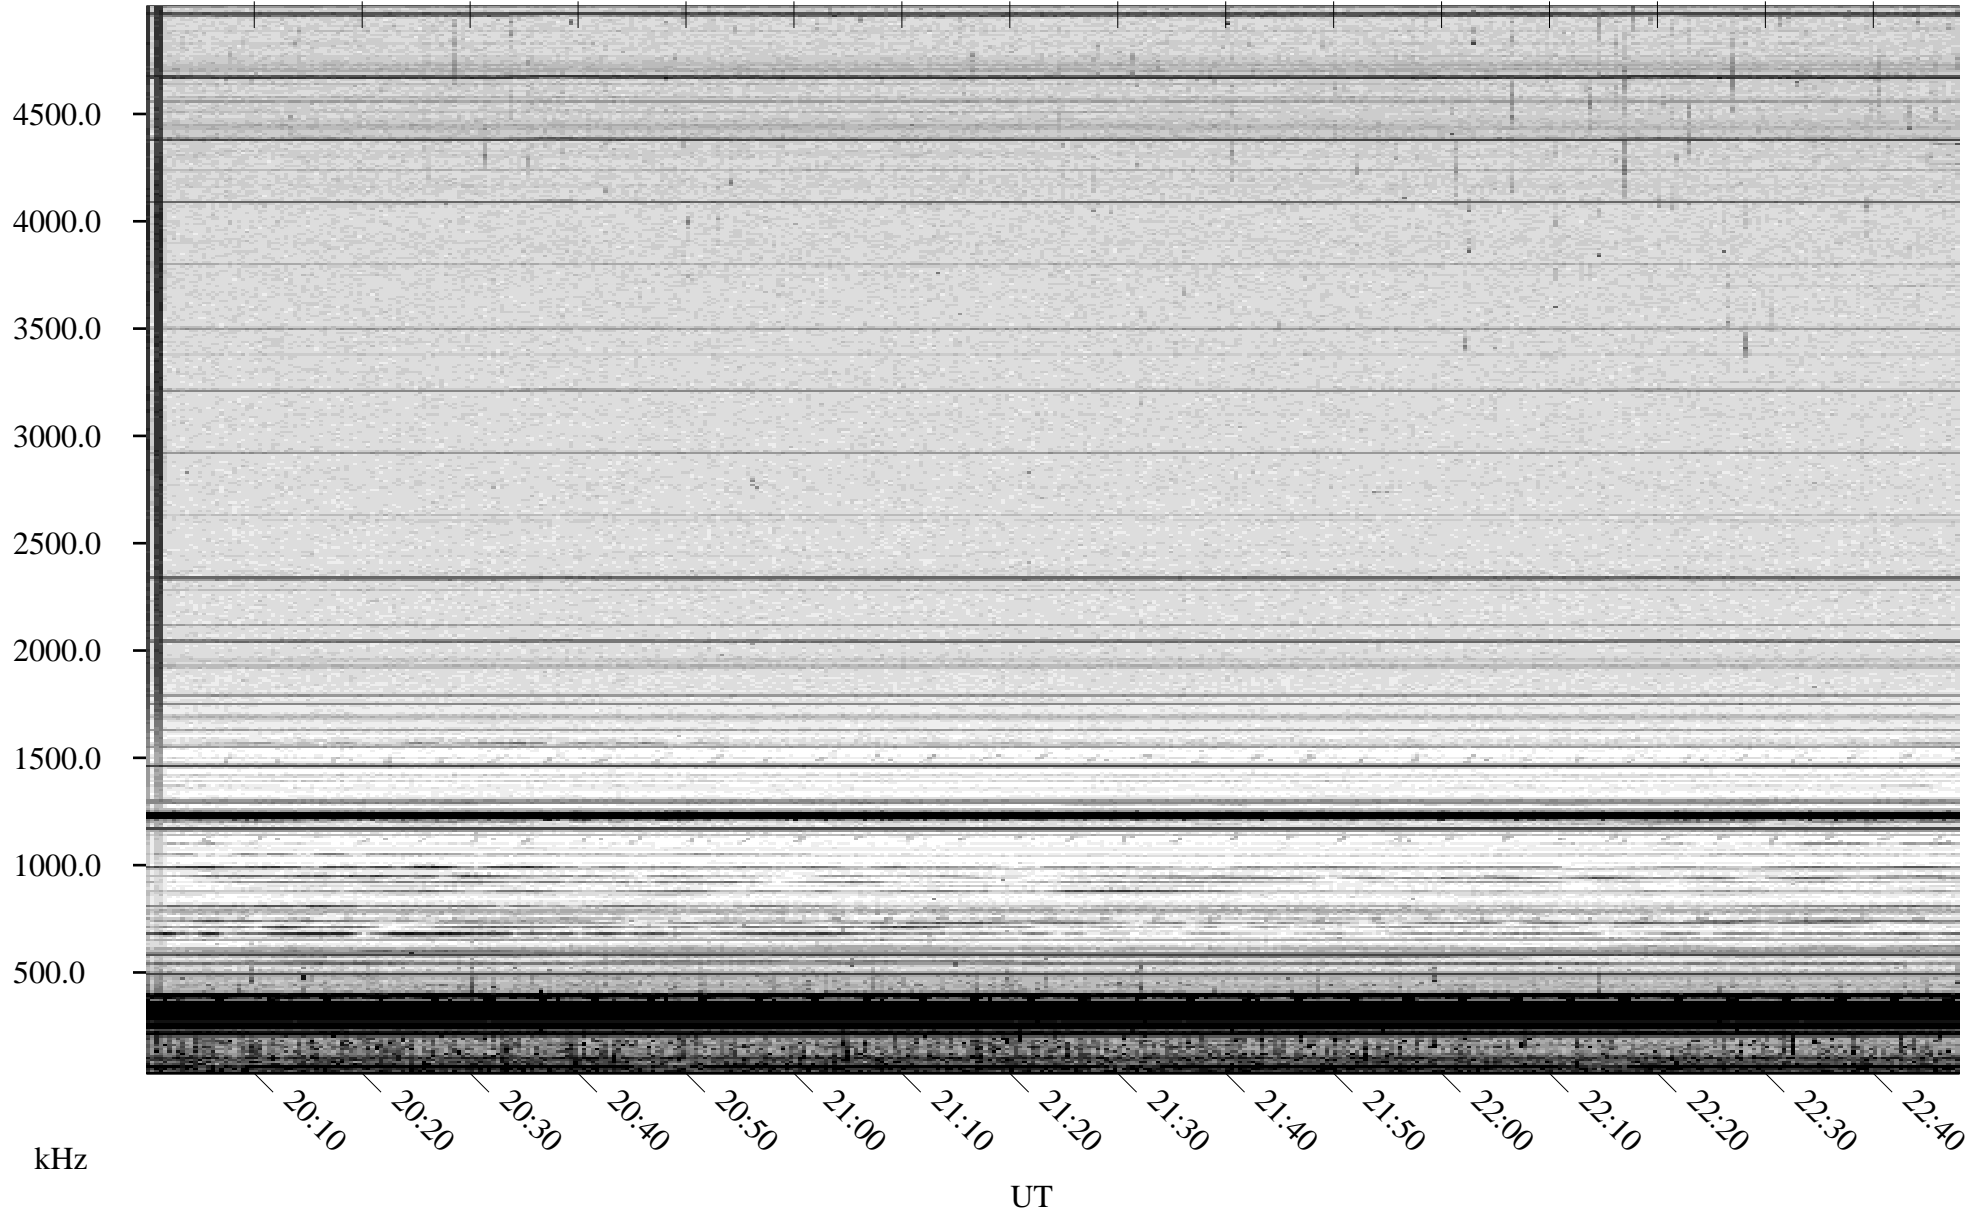

07/28/2009 Churchill, Manitoba

Linear Scale Black = 161 White = 15

ch09209l.r01SUm max_12

Page 1

07/28/2009 Churchill, Manitoba

Linear Scale Black = 161 White = 15

ch092091.r01SUm max_12

Page 2

07/29/2009 Churchill, Manitoba

Linear Scale Black = 161 White = 15

ch09209l.r01SUm max_12

Page 3

07/29/2009 Churchill, Manitoba

Linear Scale Black = 161 White = 15

ch092091.r01SUm max_12

Page 4

07/29/2009 Churchill, Manitoba

Linear Scale Black = 161 White = 15

ch092091.r01SUm max_12

Page 5

07/29/2009 Churchill, Manitoba

Linear Scale Black = 161 White = 15

ch092091.r01SUm max_12

Page 6

07/29/2009 Churchill, Manitoba

Linear Scale Black = 161 White = 15

ch09209l.r01SUm max_12

Page 7

07/29/2009 Churchill, Manitoba

Linear Scale Black = 161 White = 15

ch09209l.r01SUm max_12