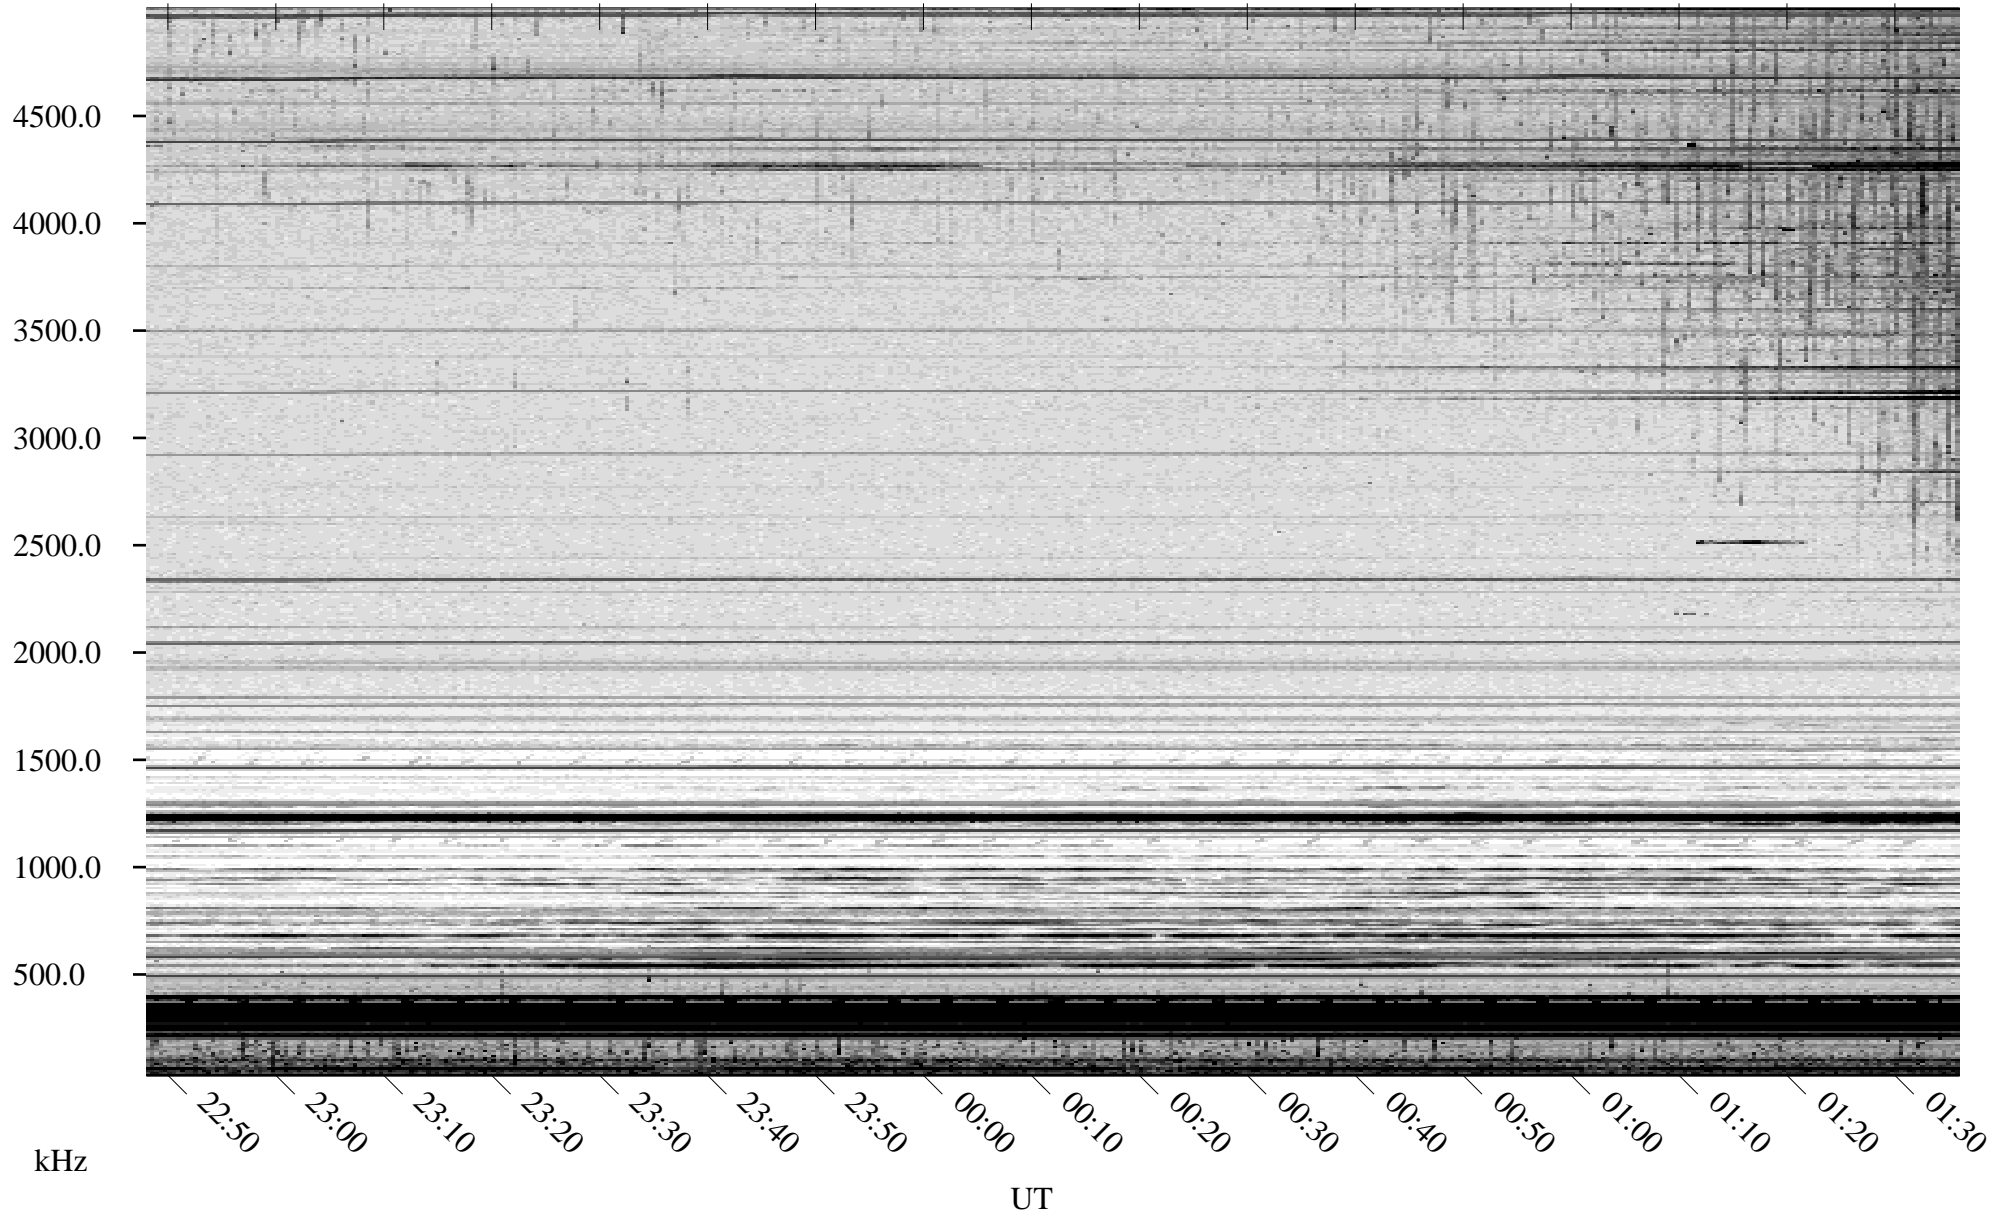

07/28/2009 Churchill, Manitoba

Linear Scale Black = 161 White = 15

ch09209l.r01SUm max_12

Page 1

07/28/2009 Churchill, Manitoba

Linear Scale Black = 161 White = 15

ch092091.r01SUm max_12

Page 2

07/29/2009 Churchill, Manitoba

Linear Scale Black = 161 White = 15

ch09209l.r01SUm max_12

Page 3

07/29/2009 Churchill, Manitoba

Linear Scale Black = 161 White = 15

ch092091.r01SUm max_12

Page 4

07/29/2009 Churchill, Manitoba

Linear Scale Black = 161 White = 15

ch092091.r01SUm max_12

Page 5

07/29/2009 Churchill, Manitoba

Linear Scale Black = 161 White = 15

ch092091.r01SUm max_12

Page 6

07/29/2009 Churchill, Manitoba

Linear Scale Black = 161 White = 15

ch09209l.r01SUm max_12

Page 7

07/29/2009 Churchill, Manitoba

Linear Scale Black = 161 White = 15

ch09209l.r01SUm max_12