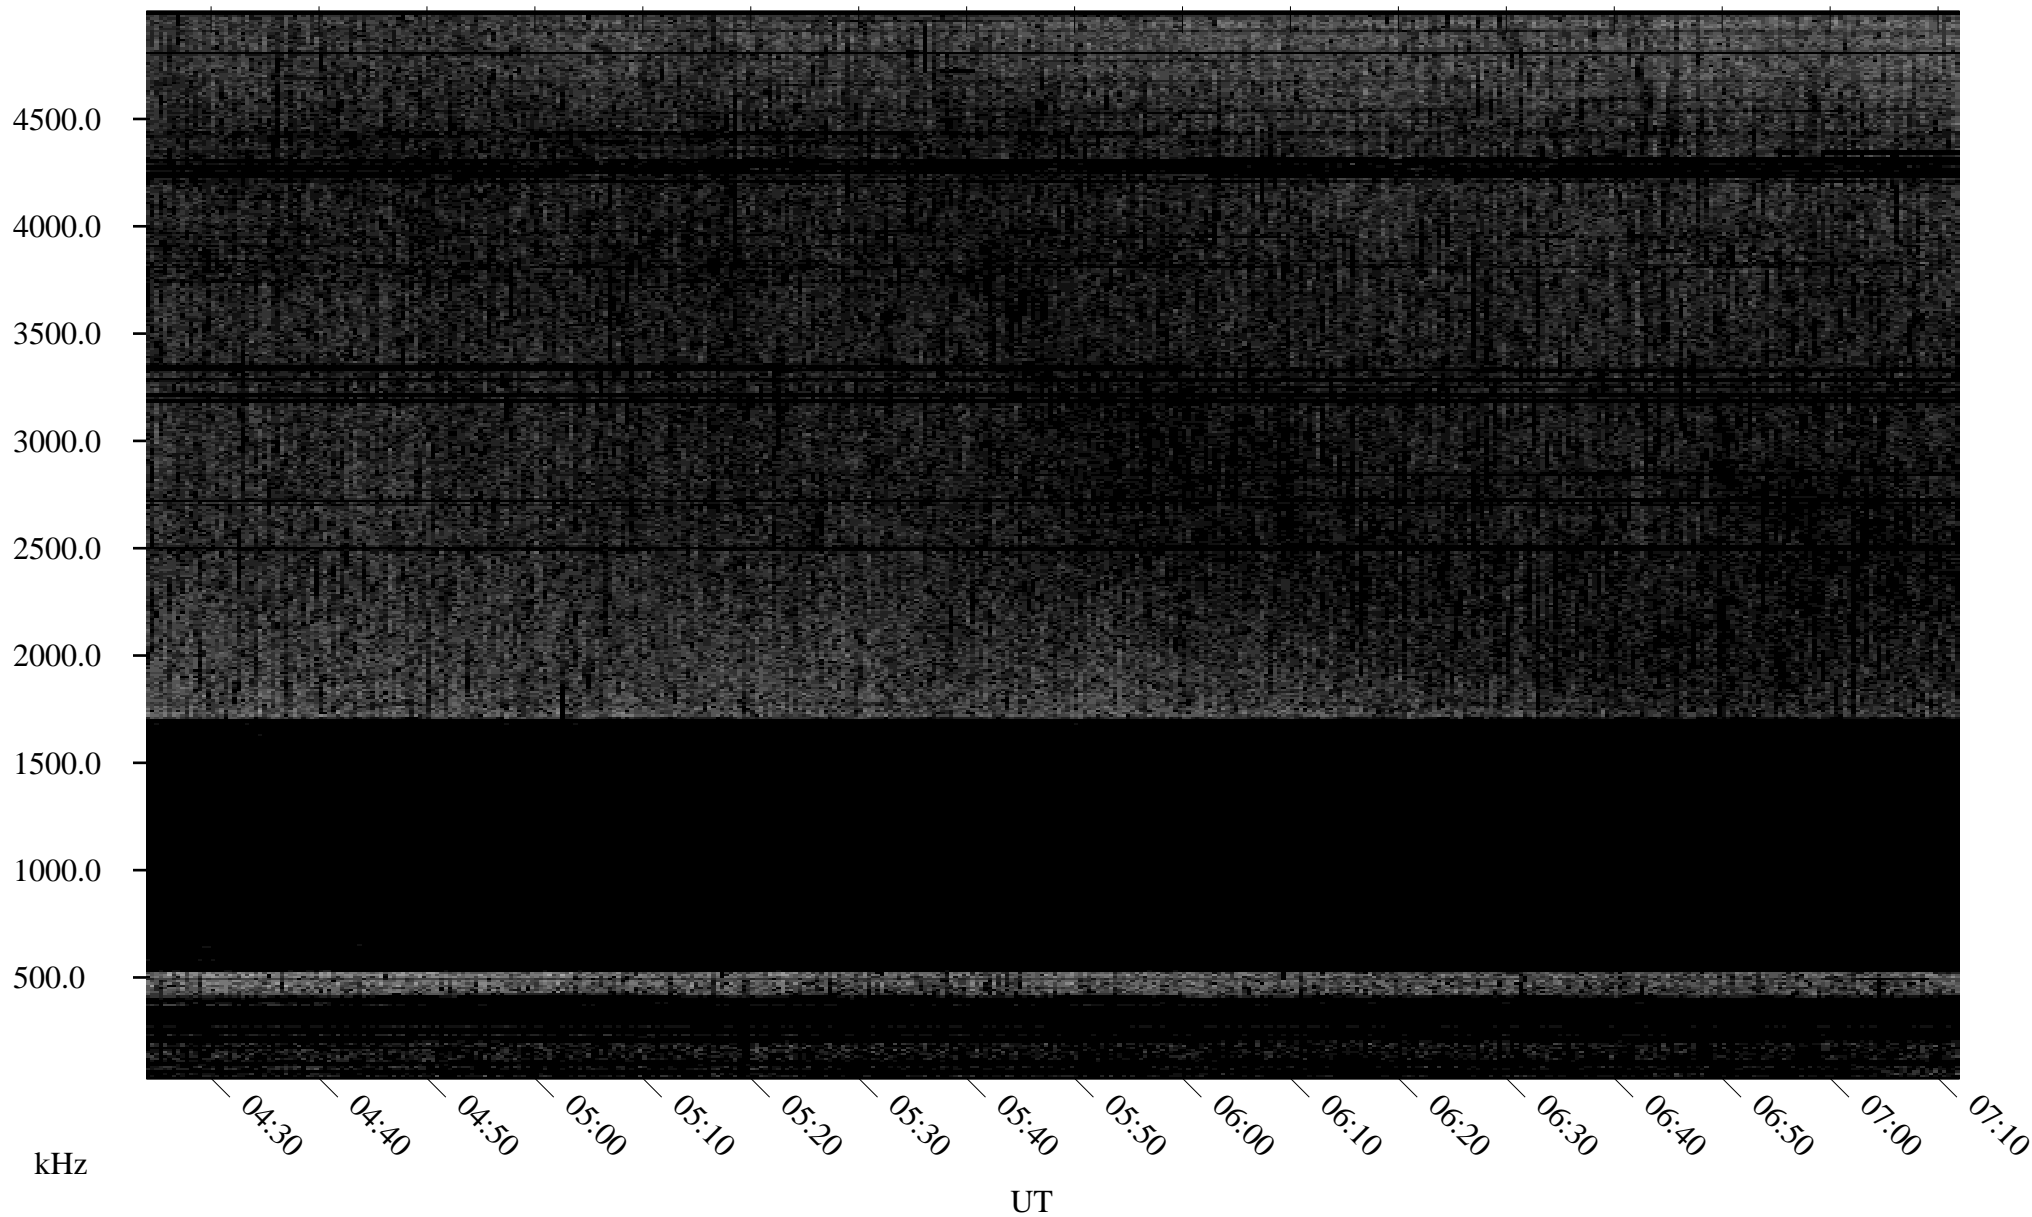

07/28/2009 Churchill, Manitoba

Linear Scale Black = 161 White = 15

ch09209l.r01SUm max_12

Page 1

07/28/2009 Churchill, Manitoba

Linear Scale Black = 161 White = 15

ch092091.r01SUm max_12

Page 2

07/29/2009 Churchill, Manitoba

Linear Scale Black = 161 White = 15

ch09209l.r01SUm max_12

Page 3

07/29/2009 Churchill, Manitoba

Linear Scale Black = 161 White = 15

ch092091.r01SUm max_12

Page 4

07/29/2009 Churchill, Manitoba

Linear Scale Black = 161 White = 15

ch092091.r01SUm max_12

Page 5

07/29/2009 Churchill, Manitoba

Linear Scale Black = 161 White = 15

ch092091.r01SUm max_12

Page 6

07/29/2009 Churchill, Manitoba

Linear Scale Black = 161 White = 15

ch09209l.r01SUm max_12

Page 7

07/29/2009 Churchill, Manitoba

Linear Scale Black = 161 White = 15

ch09209l.r01SUm max_12