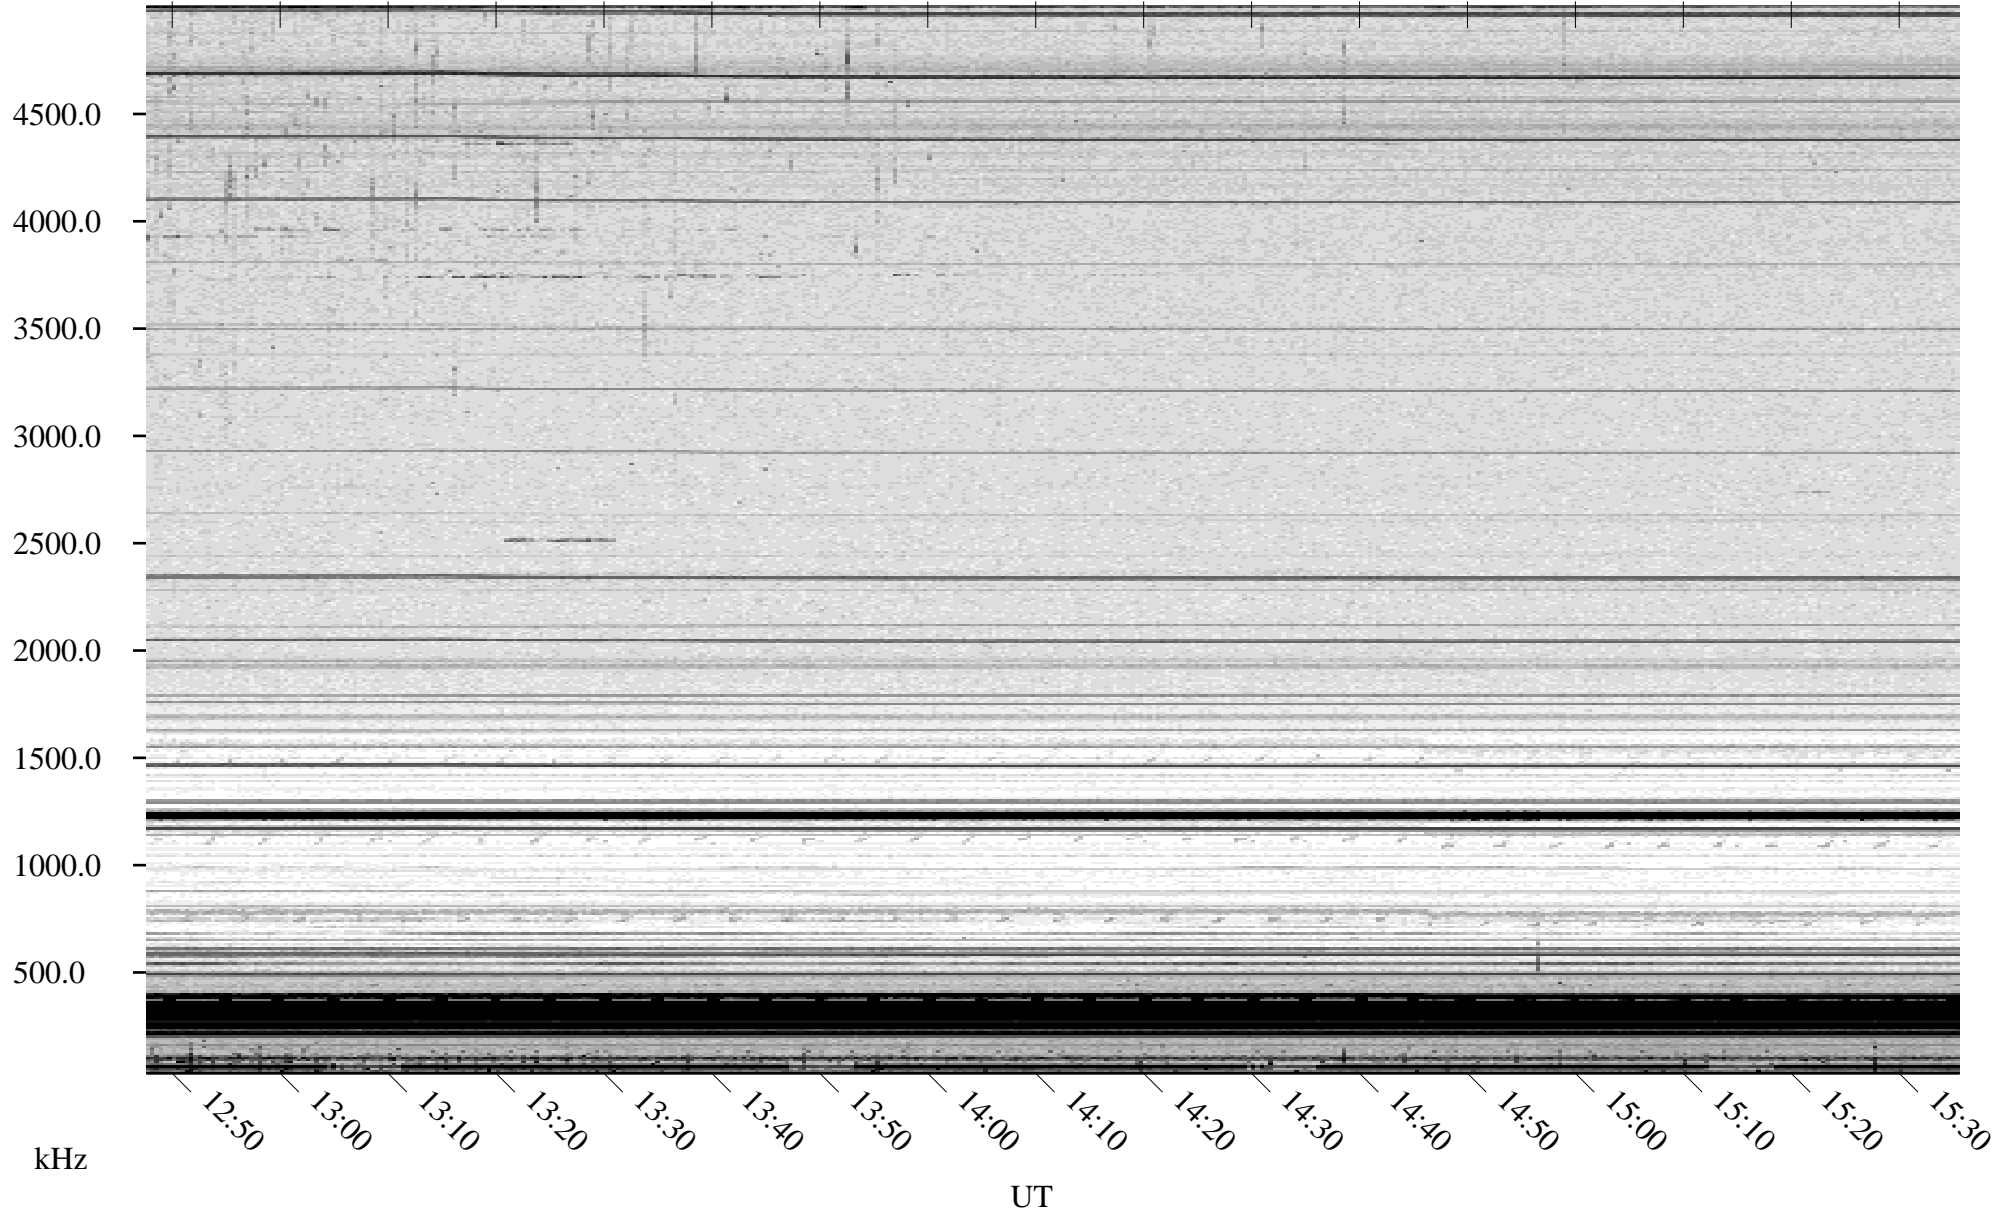

07/28/2009 Churchill, Manitoba

Linear Scale Black = 161 White = 15

ch09209l.r01SUm max_12

Page 1

07/28/2009 Churchill, Manitoba

Linear Scale Black = 161 White = 15

ch092091.r01SUm max_12

Page 2

07/29/2009 Churchill, Manitoba

Linear Scale Black = 161 White = 15

ch09209l.r01SUm max_12

Page 3

07/29/2009 Churchill, Manitoba

Linear Scale Black = 161 White = 15

ch092091.r01SUm max_12

Page 4

07/29/2009 Churchill, Manitoba

Linear Scale Black = 161 White = 15

ch092091.r01SUm max_12

Page 5

07/29/2009 Churchill, Manitoba

Linear Scale Black = 161 White = 15

ch092091.r01SUm max_12

Page 6

07/29/2009 Churchill, Manitoba

Linear Scale Black = 161 White = 15

ch09209l.r01SUm max_12

Page 7

07/29/2009 Churchill, Manitoba

Linear Scale Black = 161 White = 15

ch09209l.r01SUm max_12