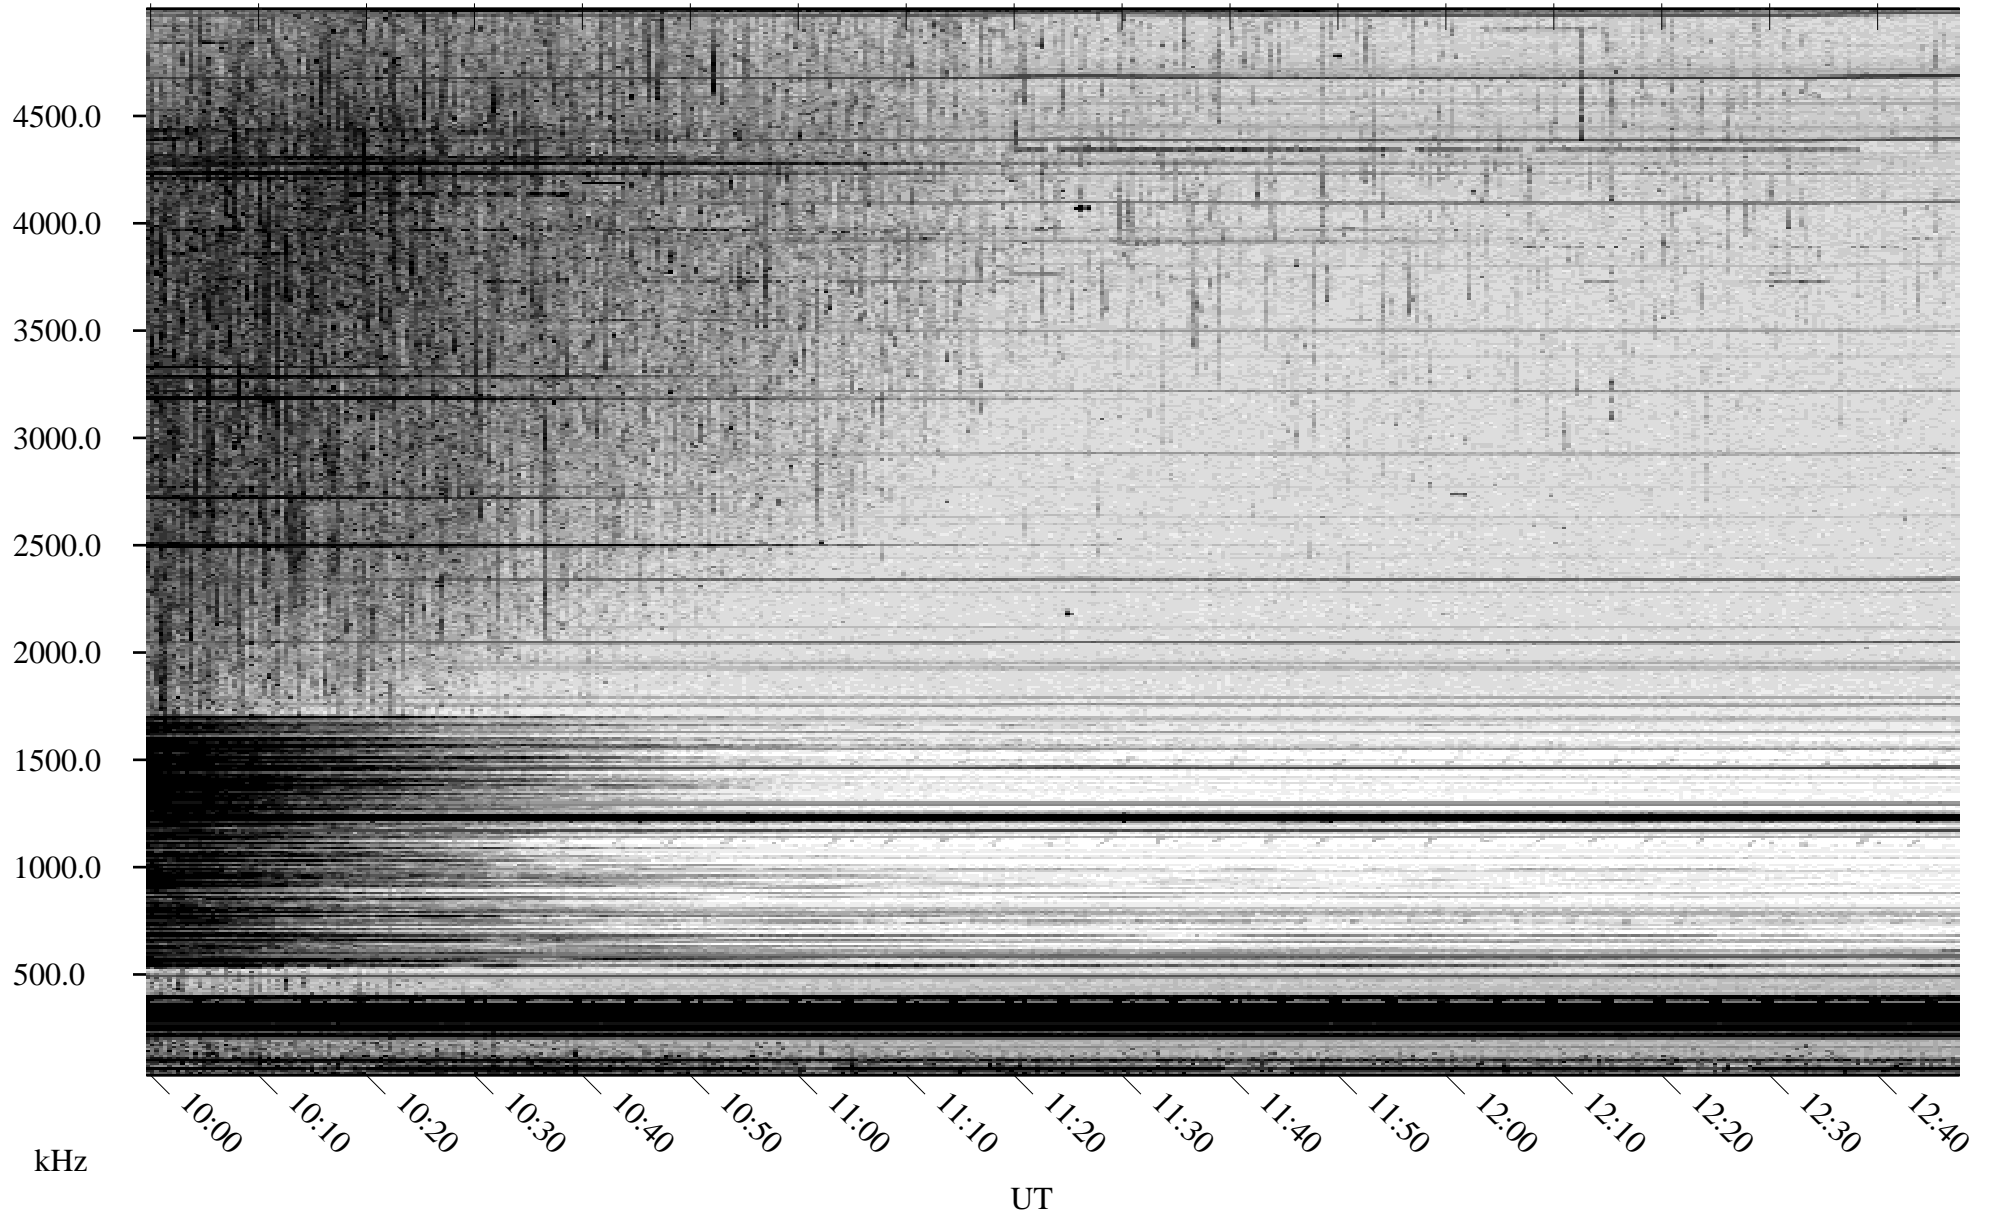

07/28/2009 Churchill, Manitoba

Linear Scale Black = 161 White = 15

ch09209l.r01SUm max_12

Page 1

07/28/2009 Churchill, Manitoba

Linear Scale Black = 161 White = 15

ch092091.r01SUm max_12

Page 2

07/29/2009 Churchill, Manitoba

Linear Scale Black = 161 White = 15

ch09209l.r01SUm max_12

Page 3

07/29/2009 Churchill, Manitoba

Linear Scale Black = 161 White = 15

ch092091.r01SUm max_12

Page 4

07/29/2009 Churchill, Manitoba

Linear Scale Black = 161 White = 15

ch092091.r01SUm max_12

Page 5

07/29/2009 Churchill, Manitoba

Linear Scale Black = 161 White = 15

ch092091.r01SUm max_12

Page 6

07/29/2009 Churchill, Manitoba

Linear Scale Black = 161 White = 15

ch09209l.r01SUm max_12

Page 7

07/29/2009 Churchill, Manitoba

Linear Scale Black = 161 White = 15

ch09209l.r01SUm max_12