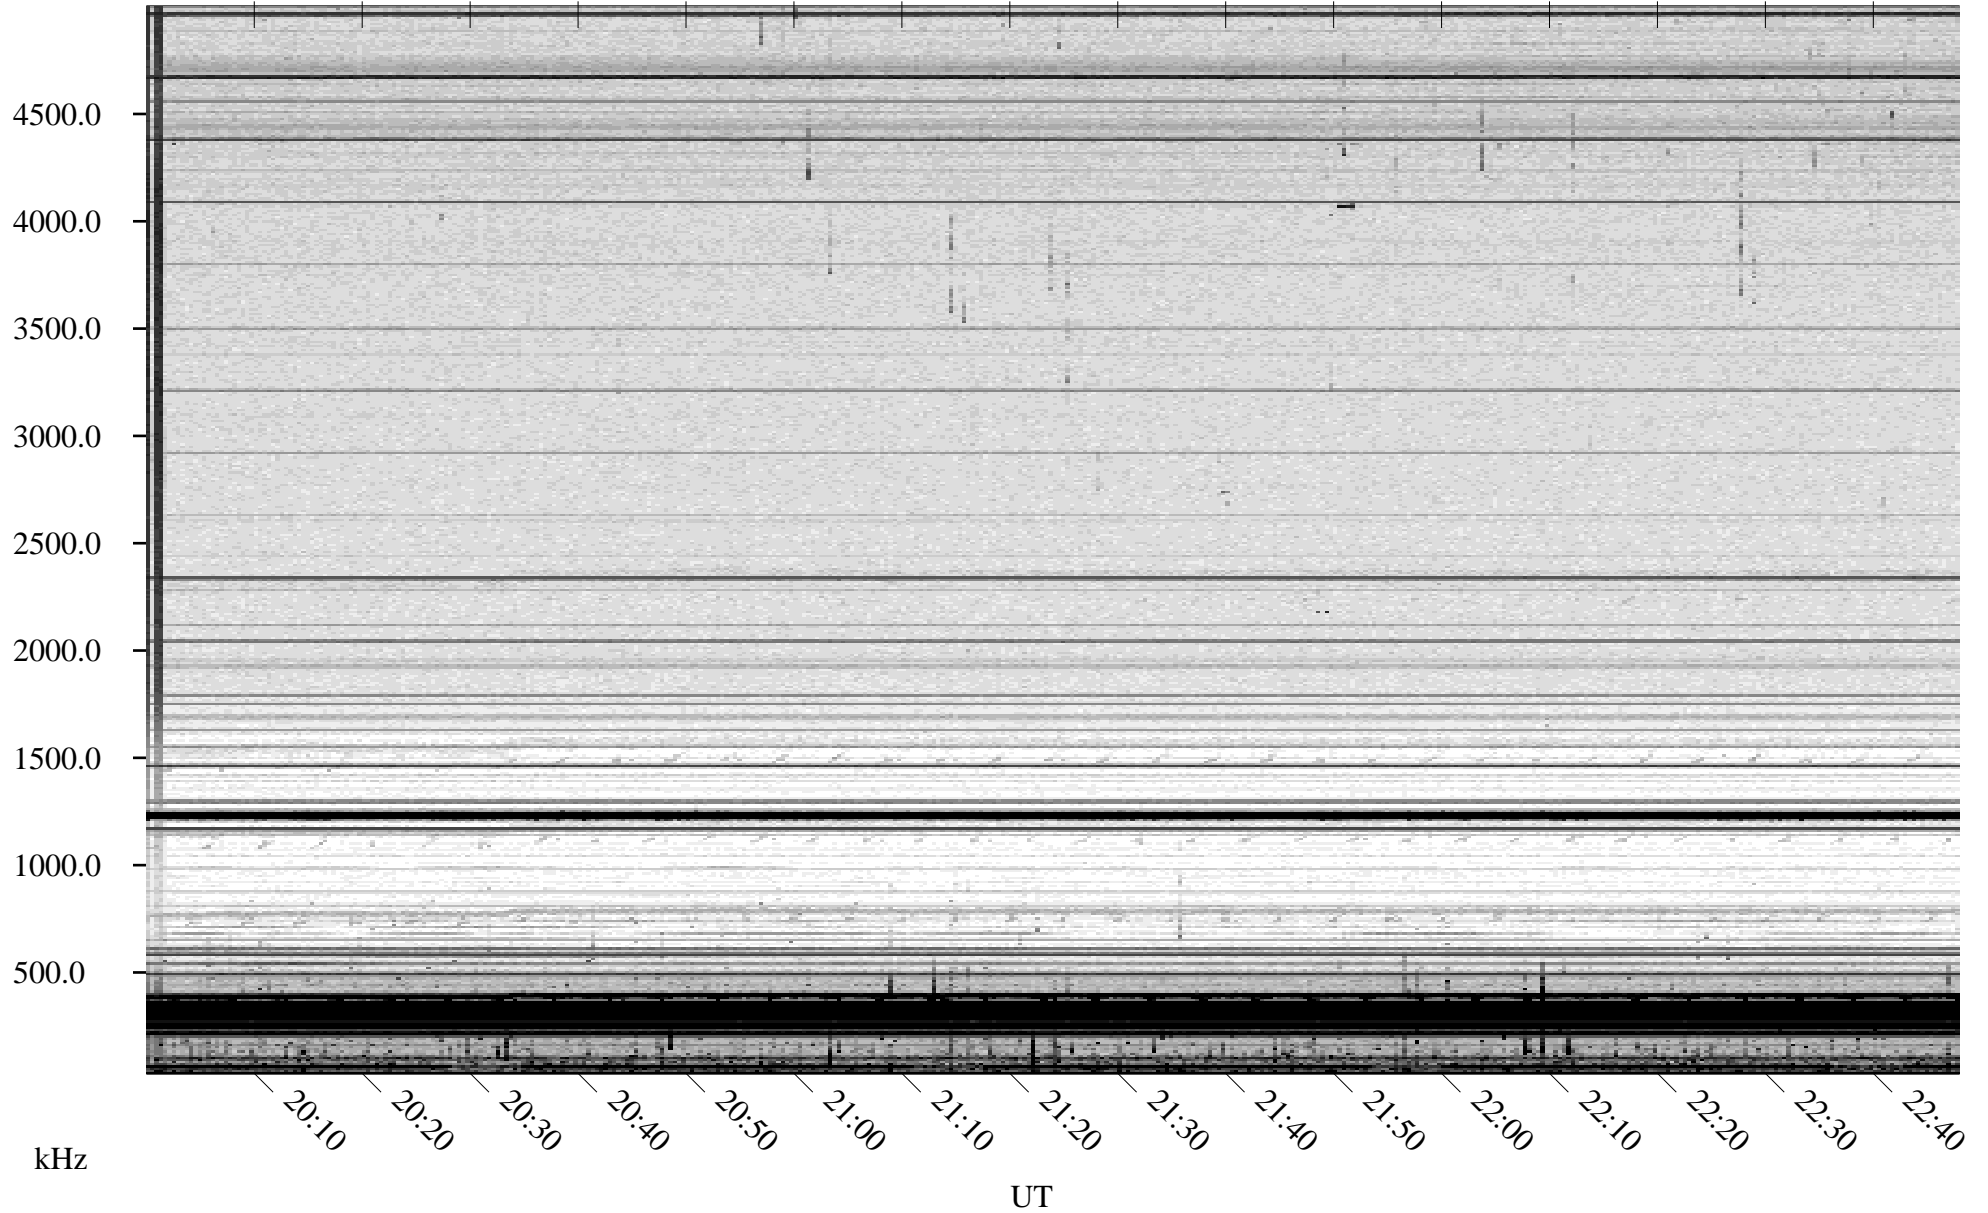

07/29/2009 Churchill, Manitoba

Linear Scale Black = 161 White = 15

ch09210l.r01SUm max_12

Page 1

07/29/2009 Churchill, Manitoba

Linear Scale Black = 161 White = 15

ch09210l.r01SUm max_12

Page 2

07/30/2009 Churchill, Manitoba

Linear Scale Black = 161 White = 15

ch09210l.r01SUm max_12

Page 3

07/30/2009 Churchill, Manitoba

Linear Scale Black = 161 White = 15

ch09210l.r01SUm max_12

Page 4

07/30/2009 Churchill, Manitoba

Linear Scale Black = 161 White = 15

ch09210l.r01SUm max_12

Page 5

07/30/2009 Churchill, Manitoba

Linear Scale Black = 161 White = 15

ch09210l.r01SUm max_12

Page 6

07/30/2009 Churchill, Manitoba

Linear Scale Black = 161 White = 15

ch09210l.r01SUm max_12

Page 7

07/30/2009 Churchill, Manitoba

Linear Scale Black = 161 White = 15

ch09210l.r01SUm max_12

Page 8