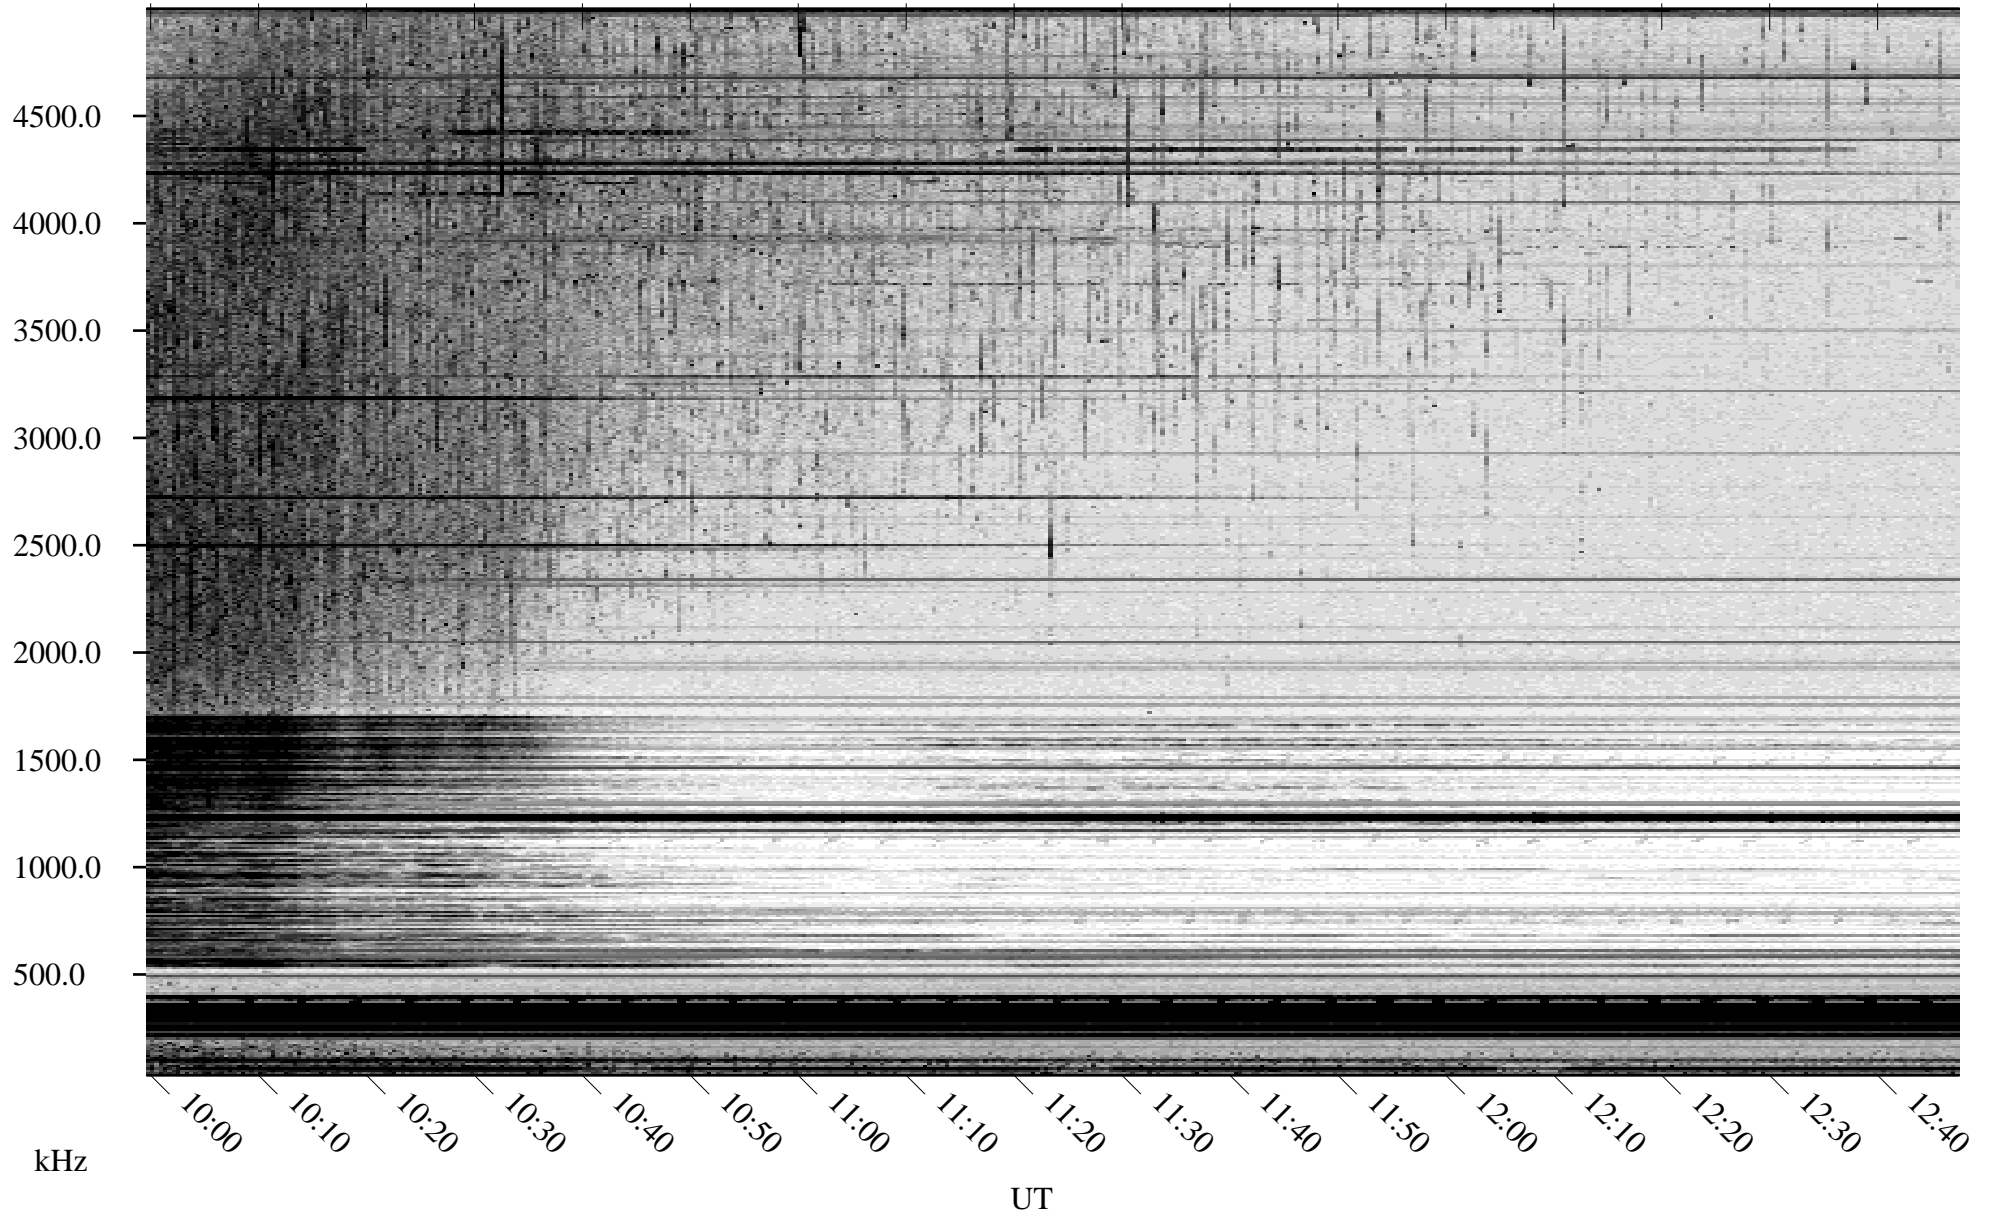

07/29/2009 Churchill, Manitoba

Linear Scale Black = 161 White = 15

ch09210l.r01SUm max_12

Page 1

07/29/2009 Churchill, Manitoba

Linear Scale Black = 161 White = 15

ch09210l.r01SUm max_12

Page 2

07/30/2009 Churchill, Manitoba

Linear Scale Black = 161 White = 15

ch09210l.r01SUm max_12

Page 3

07/30/2009 Churchill, Manitoba

Linear Scale Black = 161 White = 15

ch09210l.r01SUm max_12

Page 4

07/30/2009 Churchill, Manitoba

Linear Scale Black = 161 White = 15

ch09210l.r01SUm max_12

Page 5

07/30/2009 Churchill, Manitoba

Linear Scale Black = 161 White = 15

ch09210l.r01SUm max_12

Page 6

07/30/2009 Churchill, Manitoba

Linear Scale Black = 161 White = 15

ch09210l.r01SUm max_12

Page 7

07/30/2009 Churchill, Manitoba

Linear Scale Black = 161 White = 15

ch09210l.r01SUm max_12

Page 8