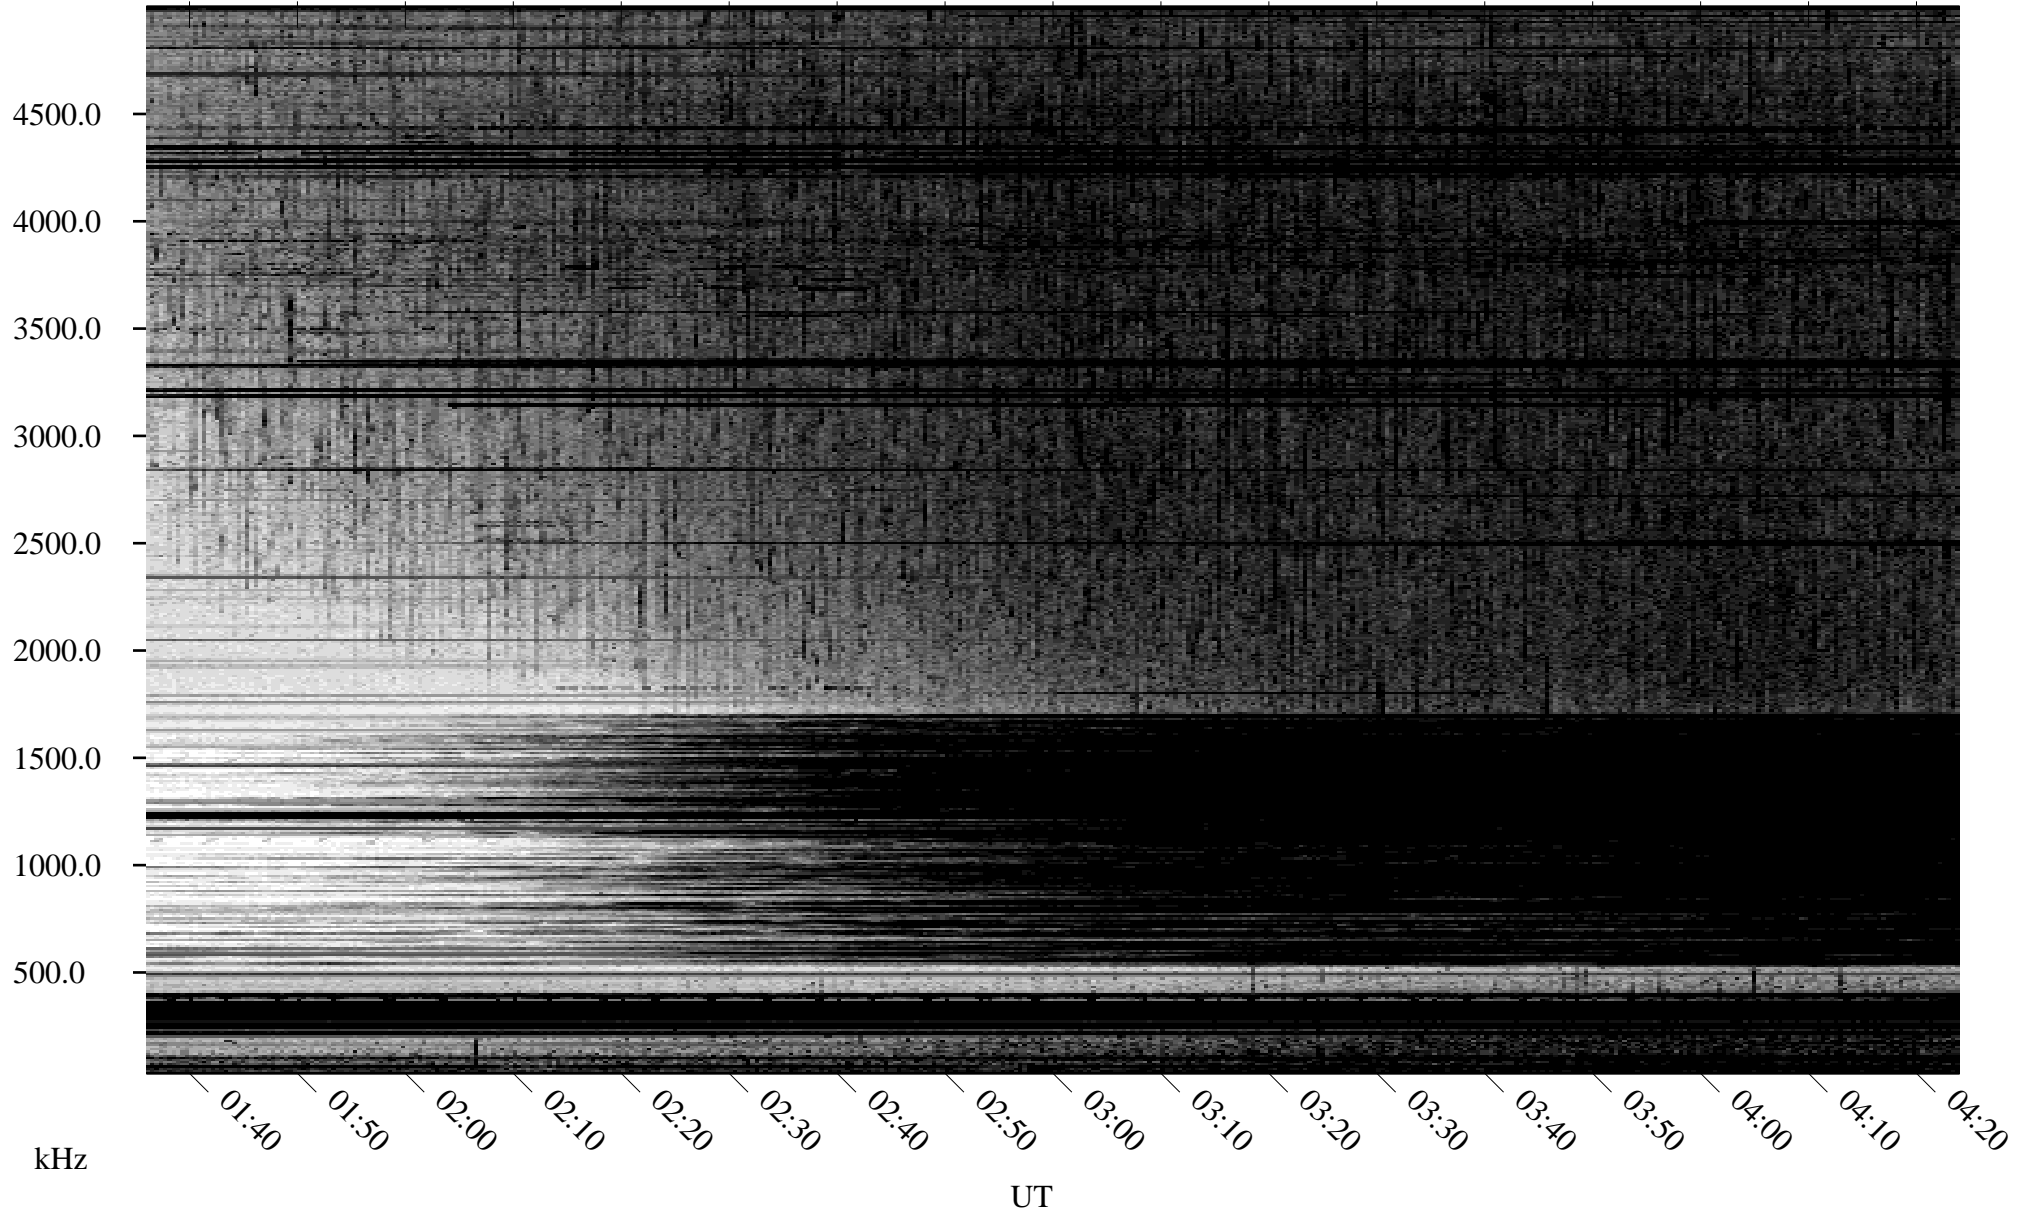

07/29/2009 Churchill, Manitoba

Linear Scale Black = 161 White = 15

ch09210l.r01SUm max_12

Page 1

07/29/2009 Churchill, Manitoba

Linear Scale Black = 161 White = 15

ch09210l.r01SUm max_12

Page 2

07/30/2009 Churchill, Manitoba

Linear Scale Black = 161 White = 15

ch09210l.r01SUm max_12

Page 3

07/30/2009 Churchill, Manitoba

Linear Scale Black = 161 White = 15

ch09210l.r01SUm max_12

Page 4

07/30/2009 Churchill, Manitoba

Linear Scale Black = 161 White = 15

ch09210l.r01SUm max_12

Page 5

07/30/2009 Churchill, Manitoba

Linear Scale Black = 161 White = 15

ch09210l.r01SUm max_12

Page 6

07/30/2009 Churchill, Manitoba

Linear Scale Black = 161 White = 15

ch09210l.r01SUm max_12

Page 7

07/30/2009 Churchill, Manitoba

Linear Scale Black = 161 White = 15

ch09210l.r01SUm max_12

Page 8