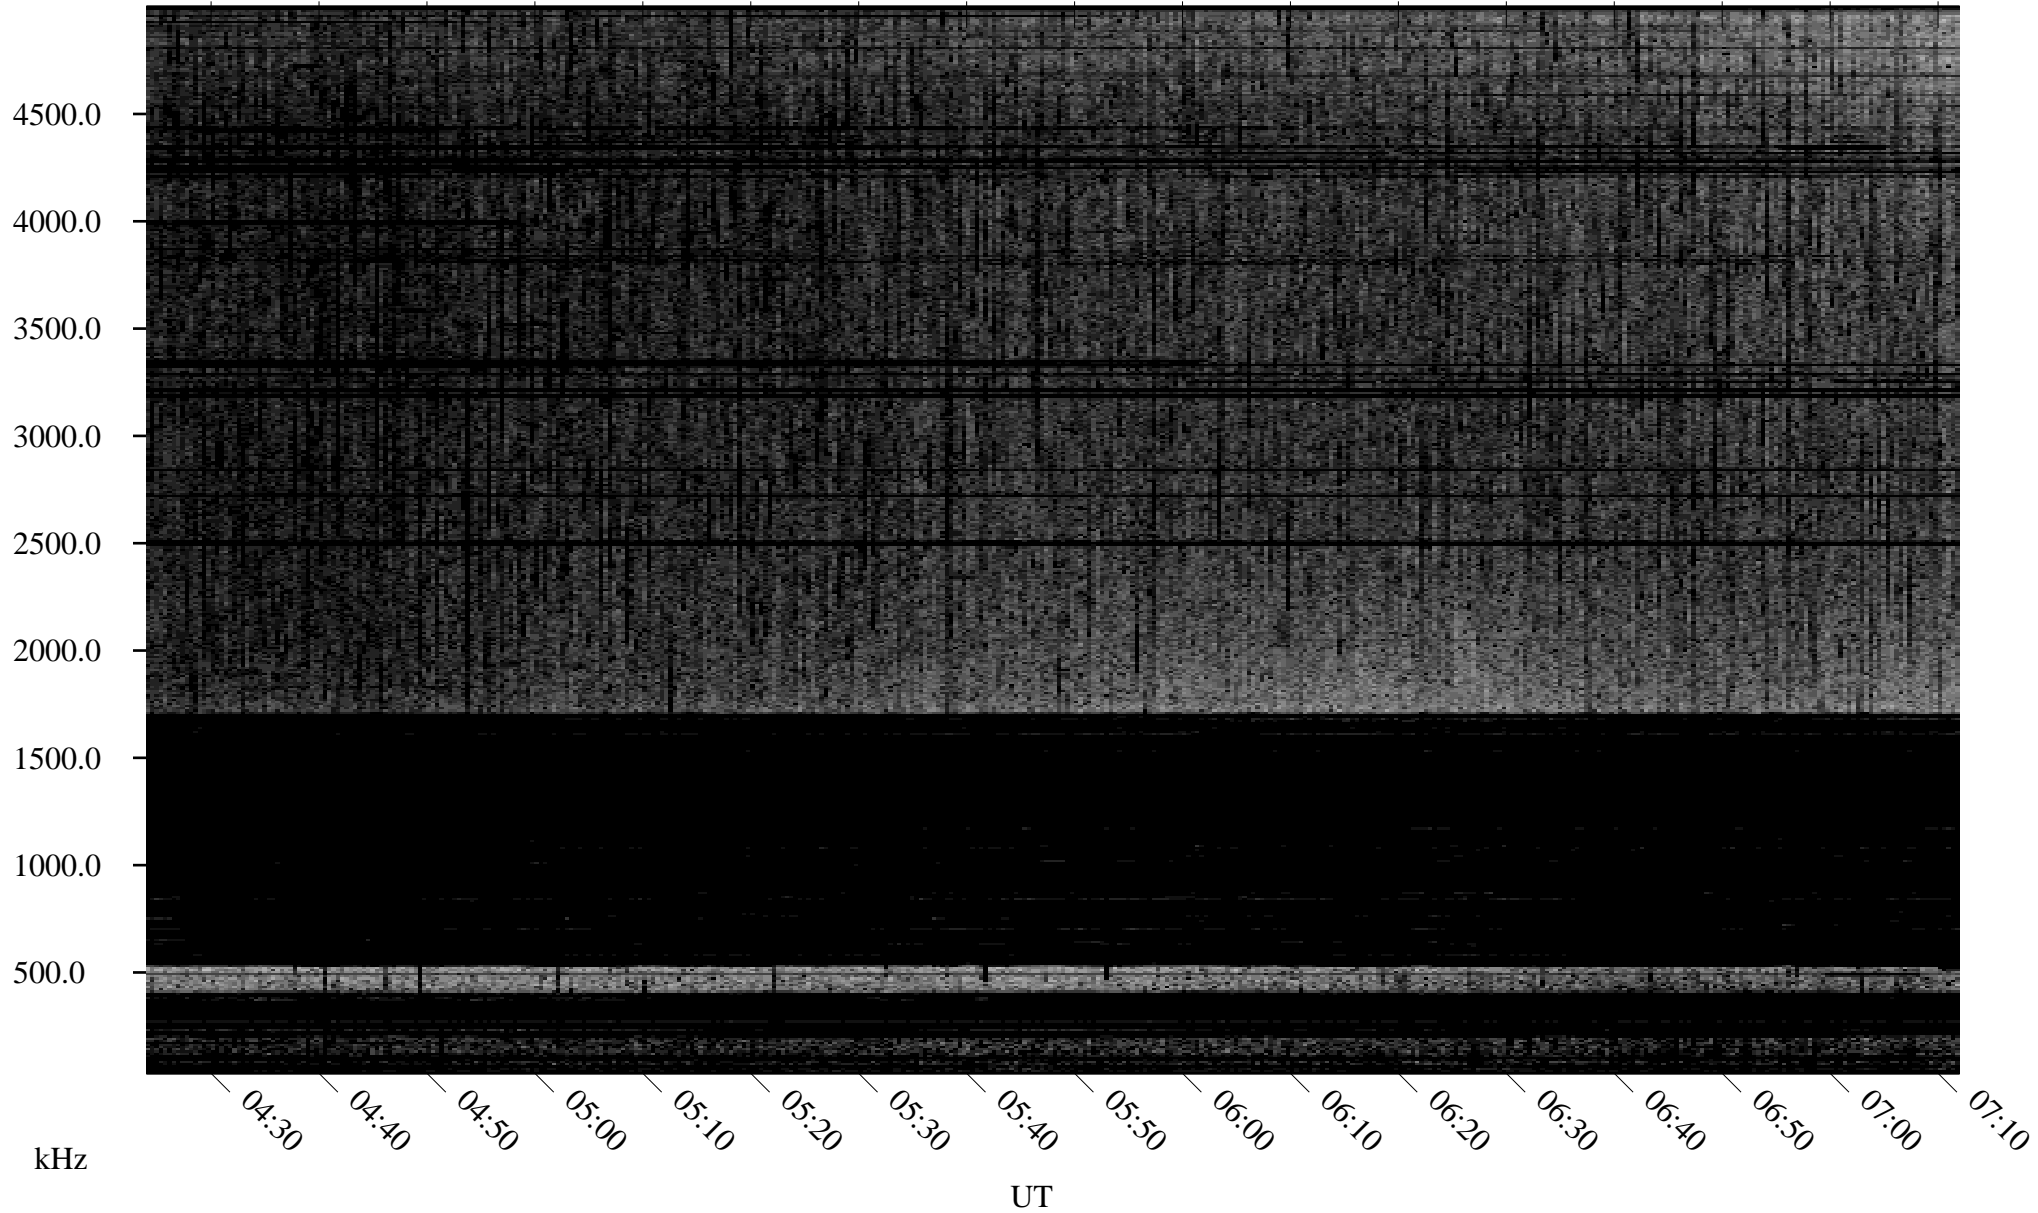

07/29/2009 Churchill, Manitoba

Linear Scale Black = 161 White = 15

ch09210l.r01SUm max_12

Page 1

07/29/2009 Churchill, Manitoba

Linear Scale Black = 161 White = 15

ch09210l.r01SUm max_12

Page 2

07/30/2009 Churchill, Manitoba

Linear Scale Black = 161 White = 15

ch09210l.r01SUm max_12

Page 3

07/30/2009 Churchill, Manitoba

Linear Scale Black = 161 White = 15

ch09210l.r01SUm max_12

Page 4

07/30/2009 Churchill, Manitoba

Linear Scale Black = 161 White = 15

ch09210l.r01SUm max_12

Page 5

07/30/2009 Churchill, Manitoba

Linear Scale Black = 161 White = 15

ch09210l.r01SUm max_12

Page 6

07/30/2009 Churchill, Manitoba

Linear Scale Black = 161 White = 15

ch09210l.r01SUm max_12

Page 7

07/30/2009 Churchill, Manitoba

Linear Scale Black = 161 White = 15

ch09210l.r01SUm max_12

Page 8