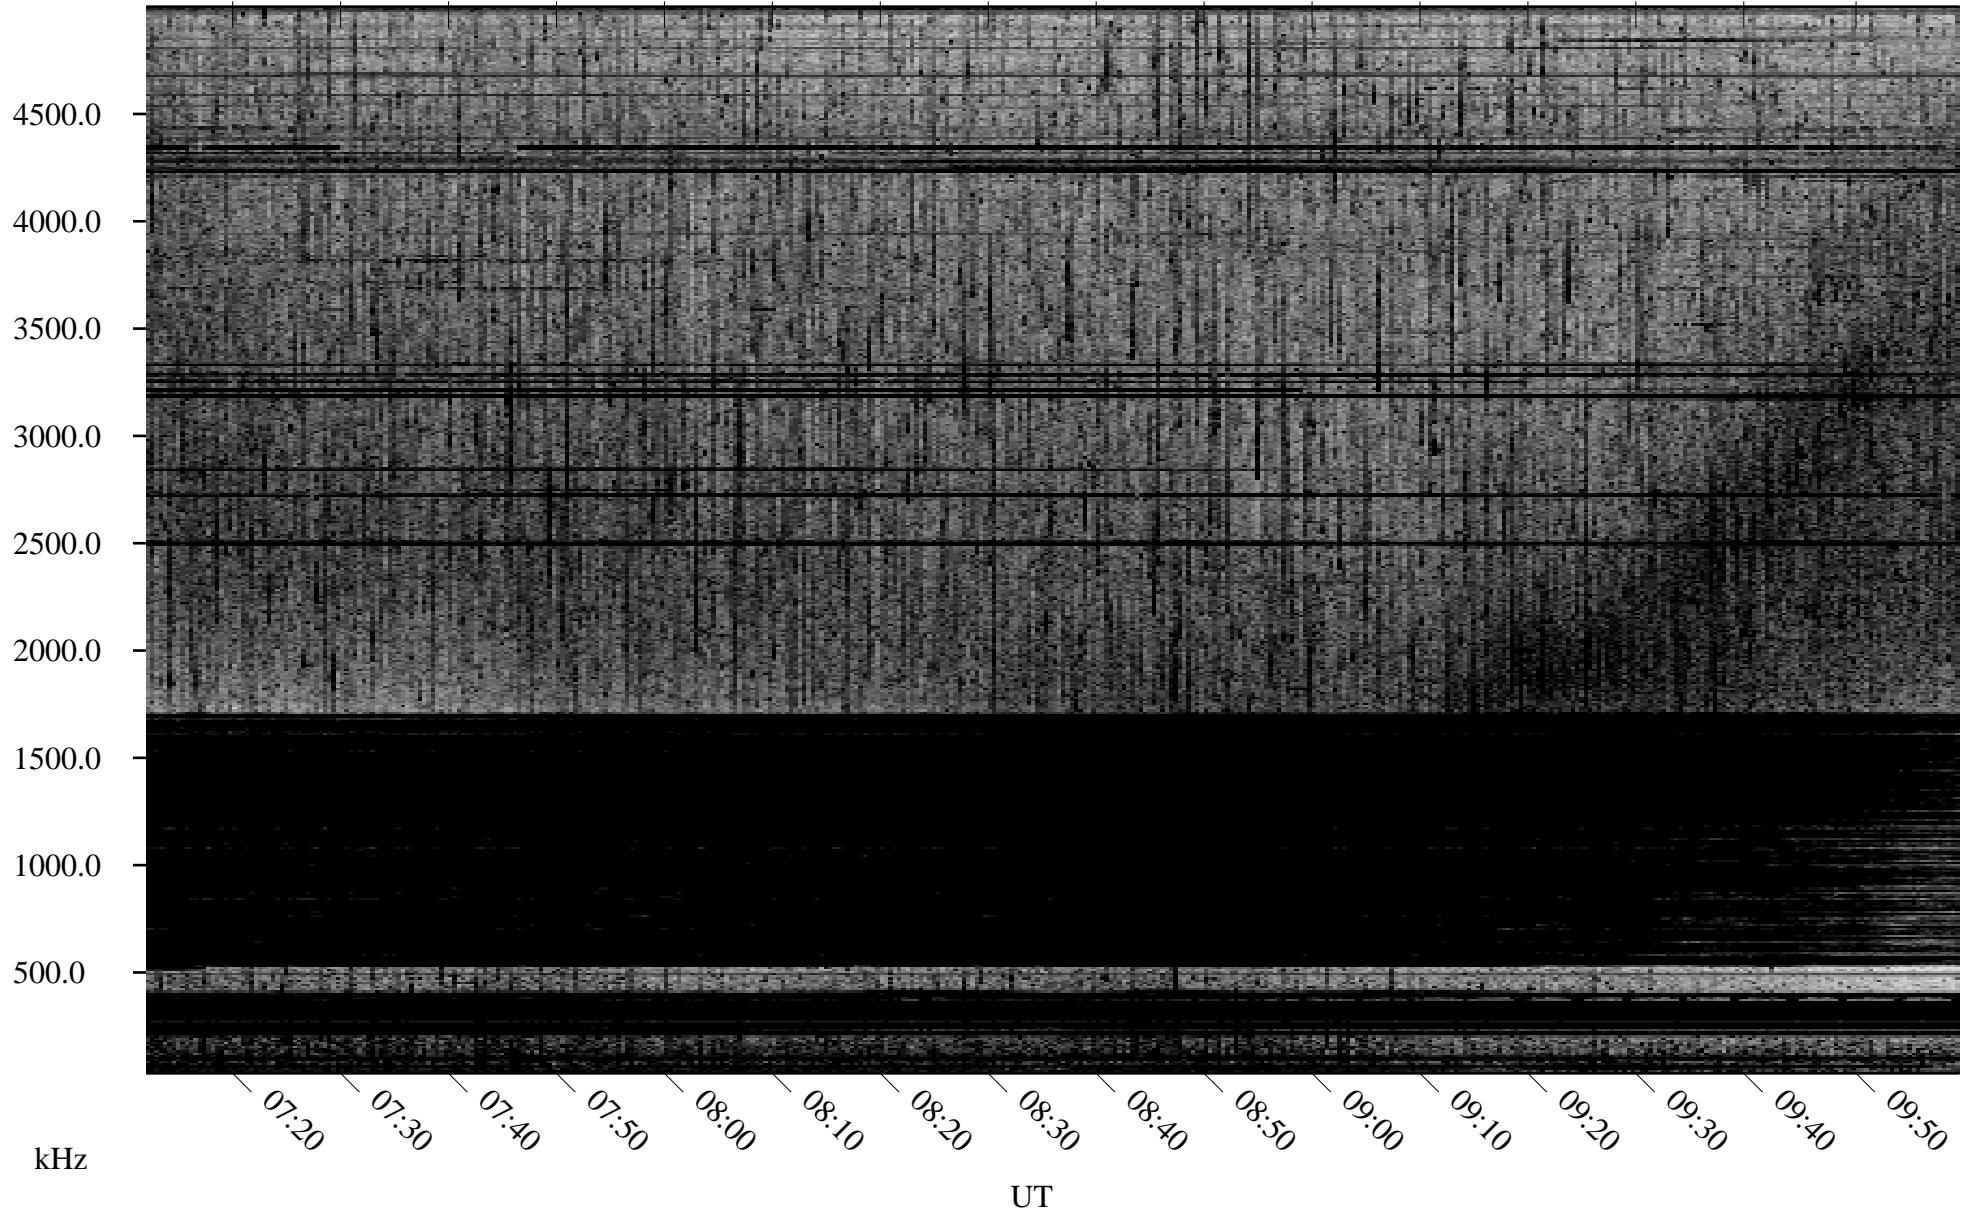

07/29/2009 Churchill, Manitoba

Linear Scale Black = 161 White = 15

ch09210l.r01SUm max_12

Page 1

07/29/2009 Churchill, Manitoba

Linear Scale Black = 161 White = 15

ch09210l.r01SUm max_12

Page 2

07/30/2009 Churchill, Manitoba

Linear Scale Black = 161 White = 15

ch09210l.r01SUm max_12

Page 3

07/30/2009 Churchill, Manitoba

Linear Scale Black = 161 White = 15

ch09210l.r01SUm max_12

Page 4

07/30/2009 Churchill, Manitoba

Linear Scale Black = 161 White = 15

ch09210l.r01SUm max_12

Page 5

07/30/2009 Churchill, Manitoba

Linear Scale Black = 161 White = 15

ch09210l.r01SUm max_12

Page 6

07/30/2009 Churchill, Manitoba

Linear Scale Black = 161 White = 15

ch09210l.r01SUm max_12

Page 7

07/30/2009 Churchill, Manitoba

Linear Scale Black = 161 White = 15

ch09210l.r01SUm max_12

Page 8