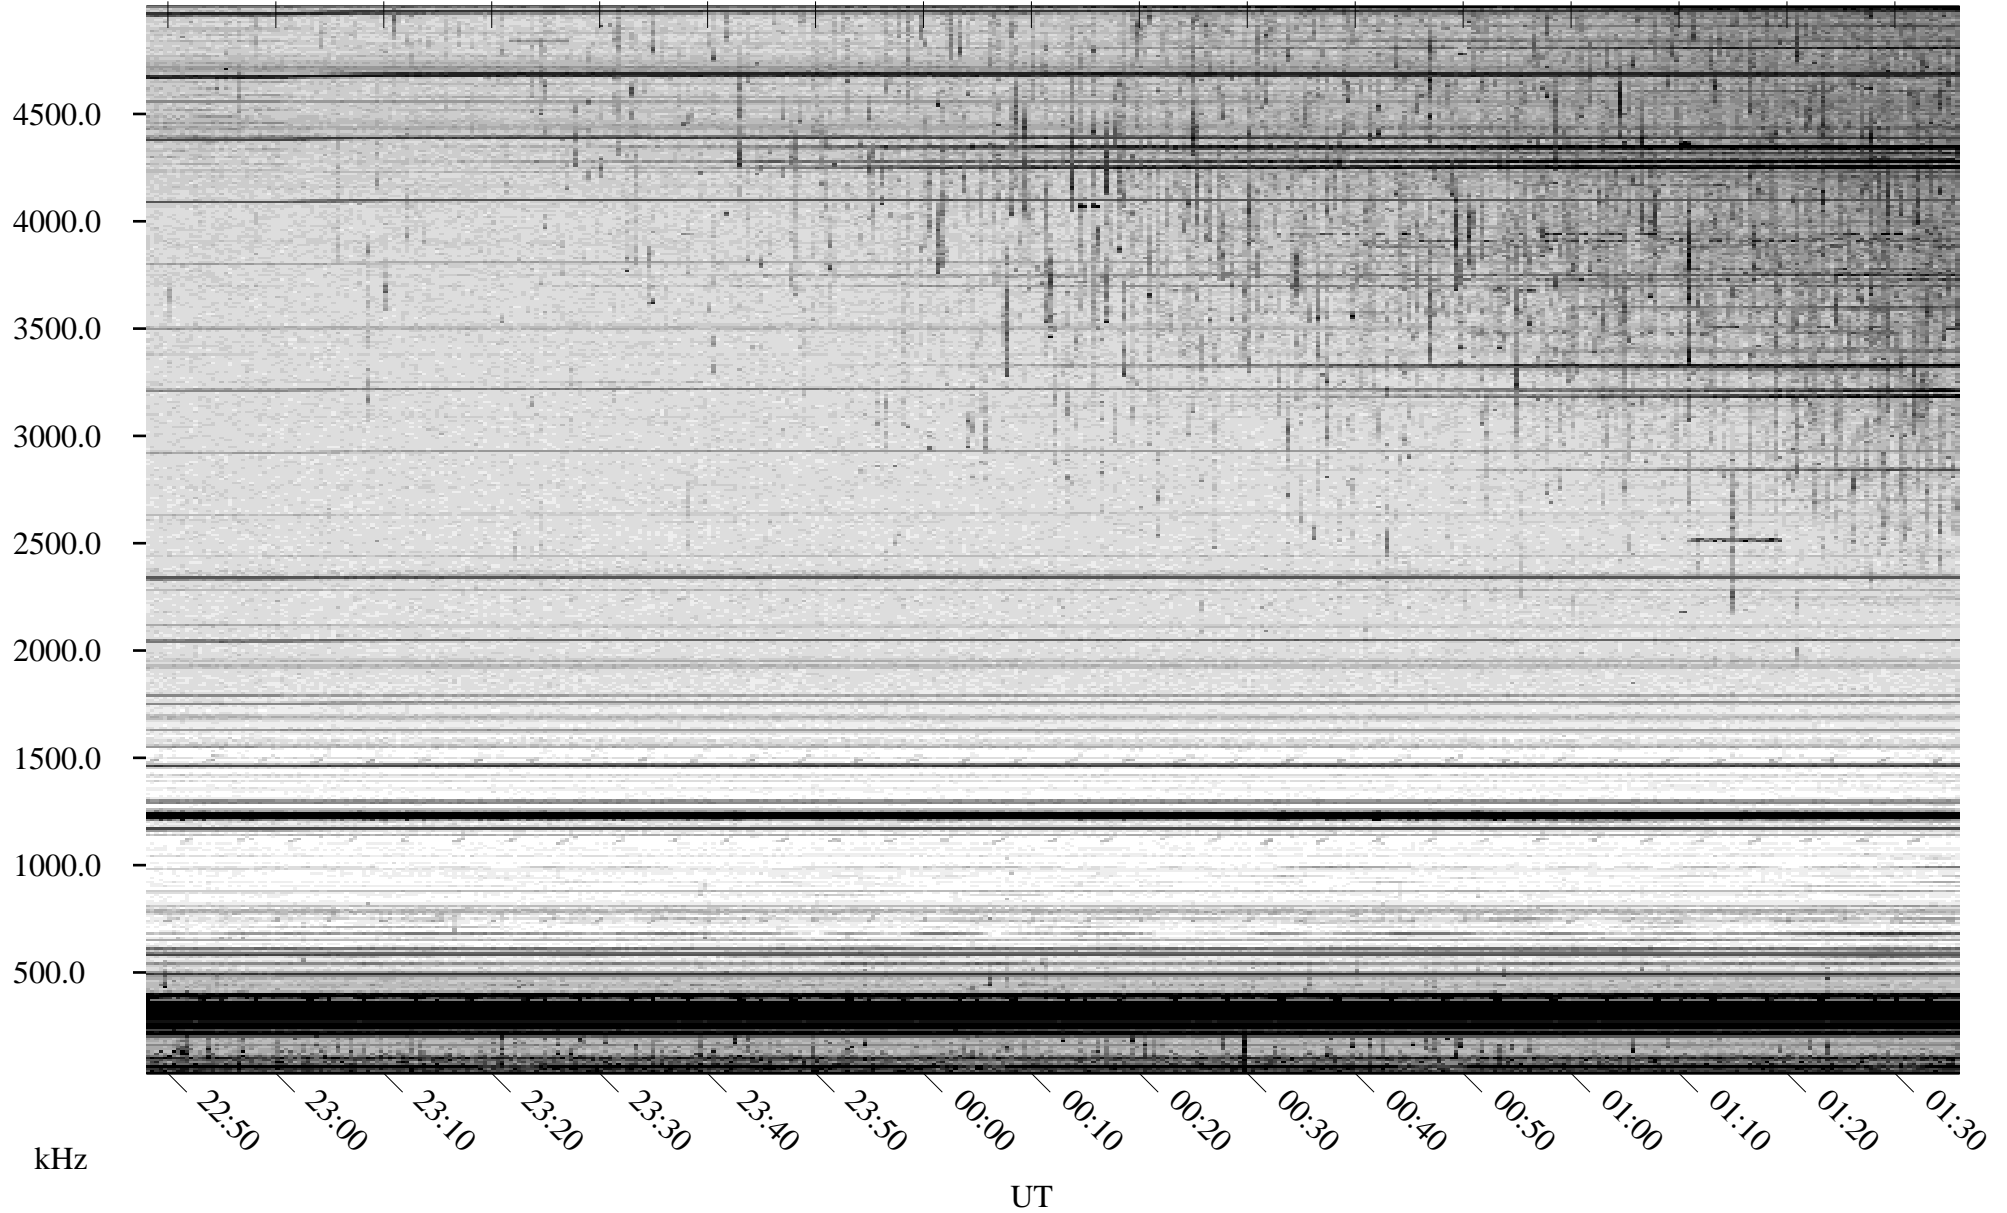

07/29/2009 Churchill, Manitoba

Linear Scale Black = 161 White = 15

ch09210l.r01SUm max_12

Page 1

07/29/2009 Churchill, Manitoba

Linear Scale Black = 161 White = 15

ch09210l.r01SUm max_12

Page 2

07/30/2009 Churchill, Manitoba

Linear Scale Black = 161 White = 15

ch09210l.r01SUm max_12

Page 3

07/30/2009 Churchill, Manitoba

Linear Scale Black = 161 White = 15

ch09210l.r01SUm max_12

Page 4

07/30/2009 Churchill, Manitoba

Linear Scale Black = 161 White = 15

ch09210l.r01SUm max_12

Page 5

07/30/2009 Churchill, Manitoba

Linear Scale Black = 161 White = 15

ch09210l.r01SUm max_12

Page 6

07/30/2009 Churchill, Manitoba

Linear Scale Black = 161 White = 15

ch09210l.r01SUm max_12

Page 7

07/30/2009 Churchill, Manitoba

Linear Scale Black = 161 White = 15

ch09210l.r01SUm max_12

Page 8