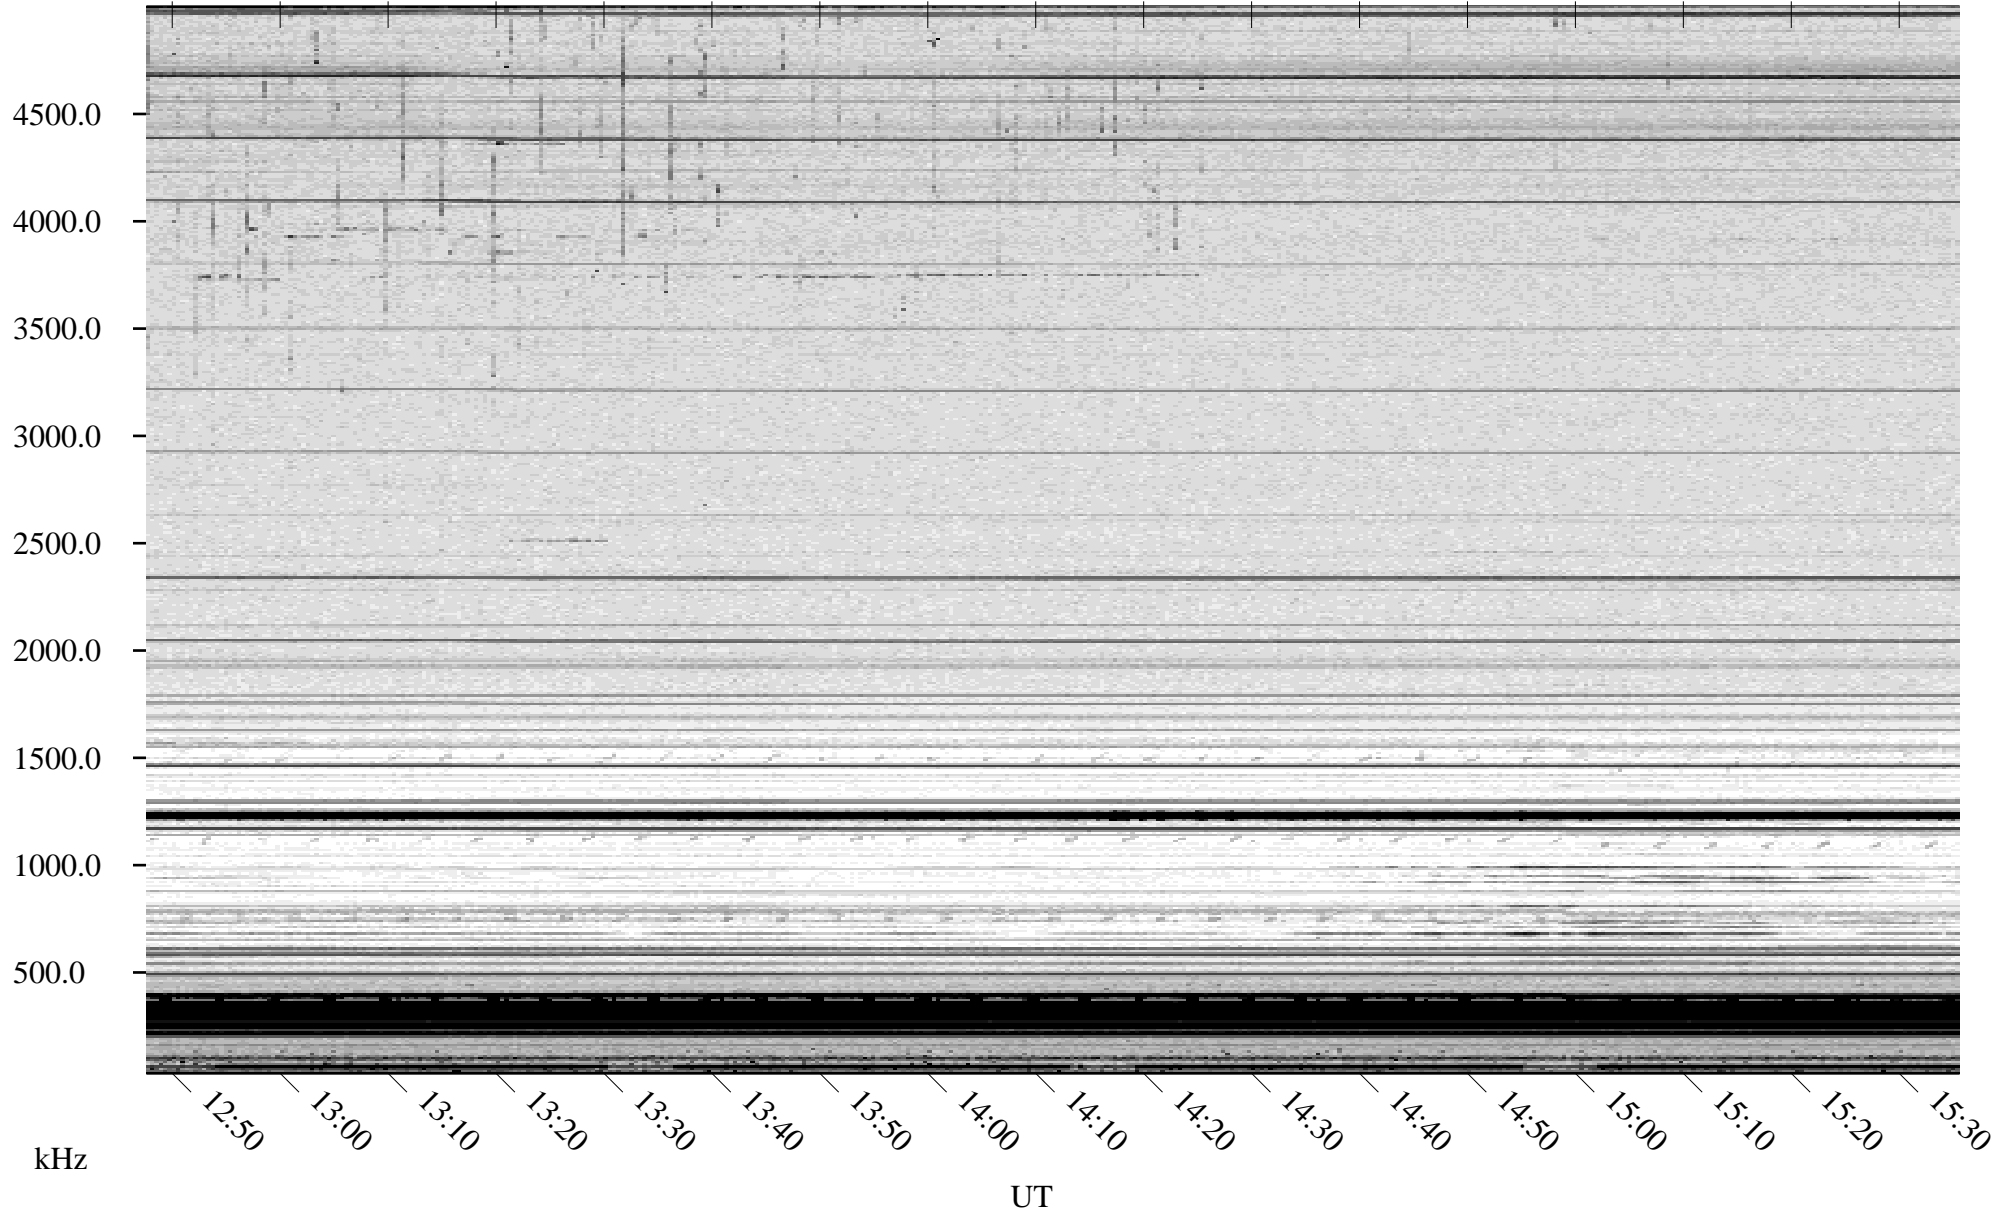

07/29/2009 Churchill, Manitoba

Linear Scale Black = 161 White = 15

ch09210l.r01SUm max_12

Page 1

07/29/2009 Churchill, Manitoba

Linear Scale Black = 161 White = 15

ch09210l.r01SUm max_12

Page 2

07/30/2009 Churchill, Manitoba

Linear Scale Black = 161 White = 15

ch09210l.r01SUm max_12

Page 3

07/30/2009 Churchill, Manitoba

Linear Scale Black = 161 White = 15

ch09210l.r01SUm max_12

Page 4

07/30/2009 Churchill, Manitoba

Linear Scale Black = 161 White = 15

ch09210l.r01SUm max_12

Page 5

07/30/2009 Churchill, Manitoba

Linear Scale Black = 161 White = 15

ch09210l.r01SUm max_12

Page 6

07/30/2009 Churchill, Manitoba

Linear Scale Black = 161 White = 15

ch09210l.r01SUm max_12

Page 7

07/30/2009 Churchill, Manitoba

Linear Scale Black = 161 White = 15

ch09210l.r01SUm max_12

Page 8