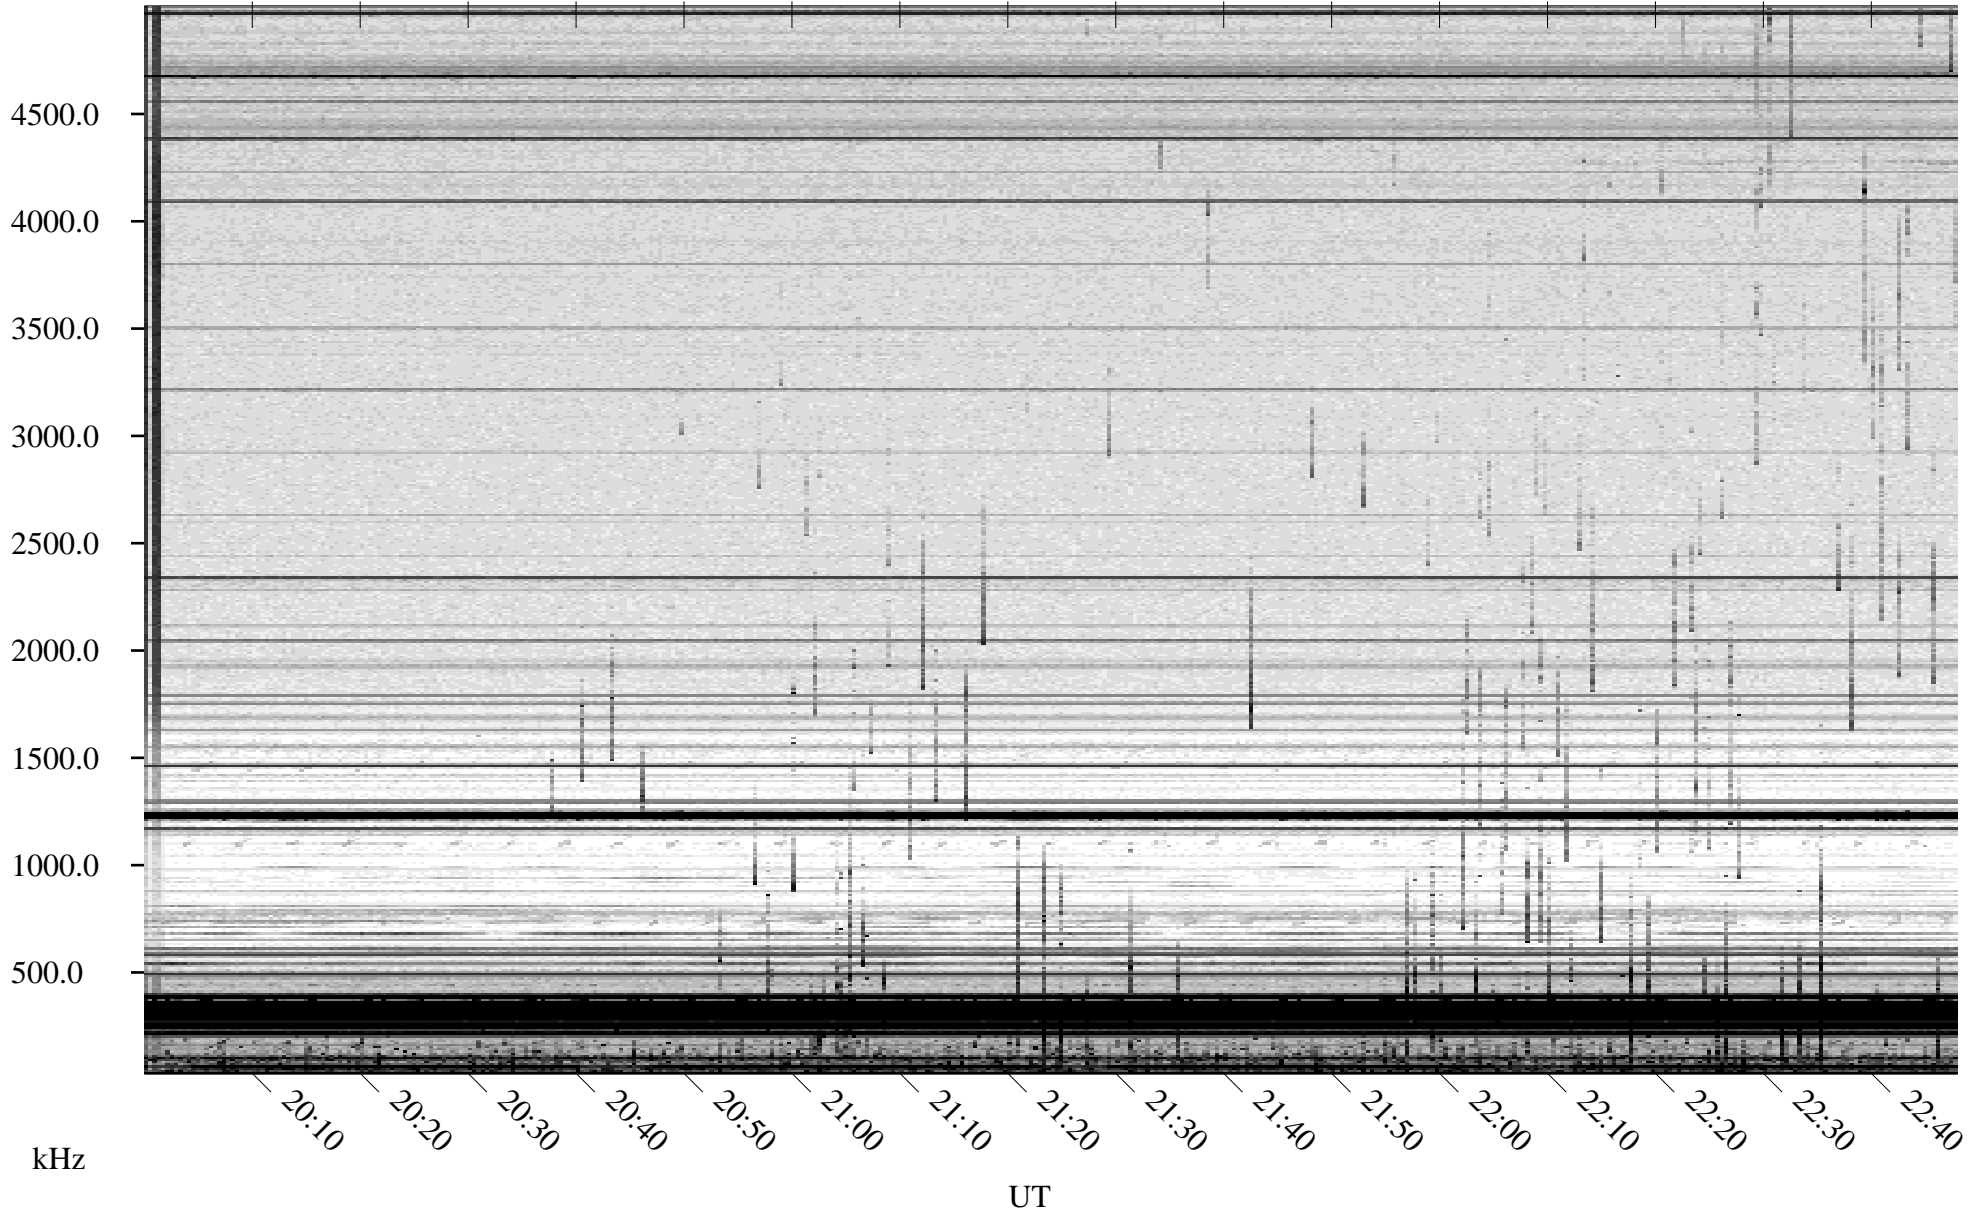

# 07/30/2009 Churchill, Manitoba

Linear Scale    Black = 161    White = 15

ch092111.r01SUm max\_12

Page 1

# 07/30/2009 Churchill, Manitoba

Linear Scale    Black = 161    White = 15

ch092111.r01SUm max\_12

Page 2

# 07/31/2009 Churchill, Manitoba

Linear Scale    Black = 161    White = 15

ch092111.r01SUm max\_12

Page 3

# 07/31/2009 Churchill, Manitoba

Linear Scale    Black = 161    White = 15

ch092111.r01SUm max\_12

Page 4