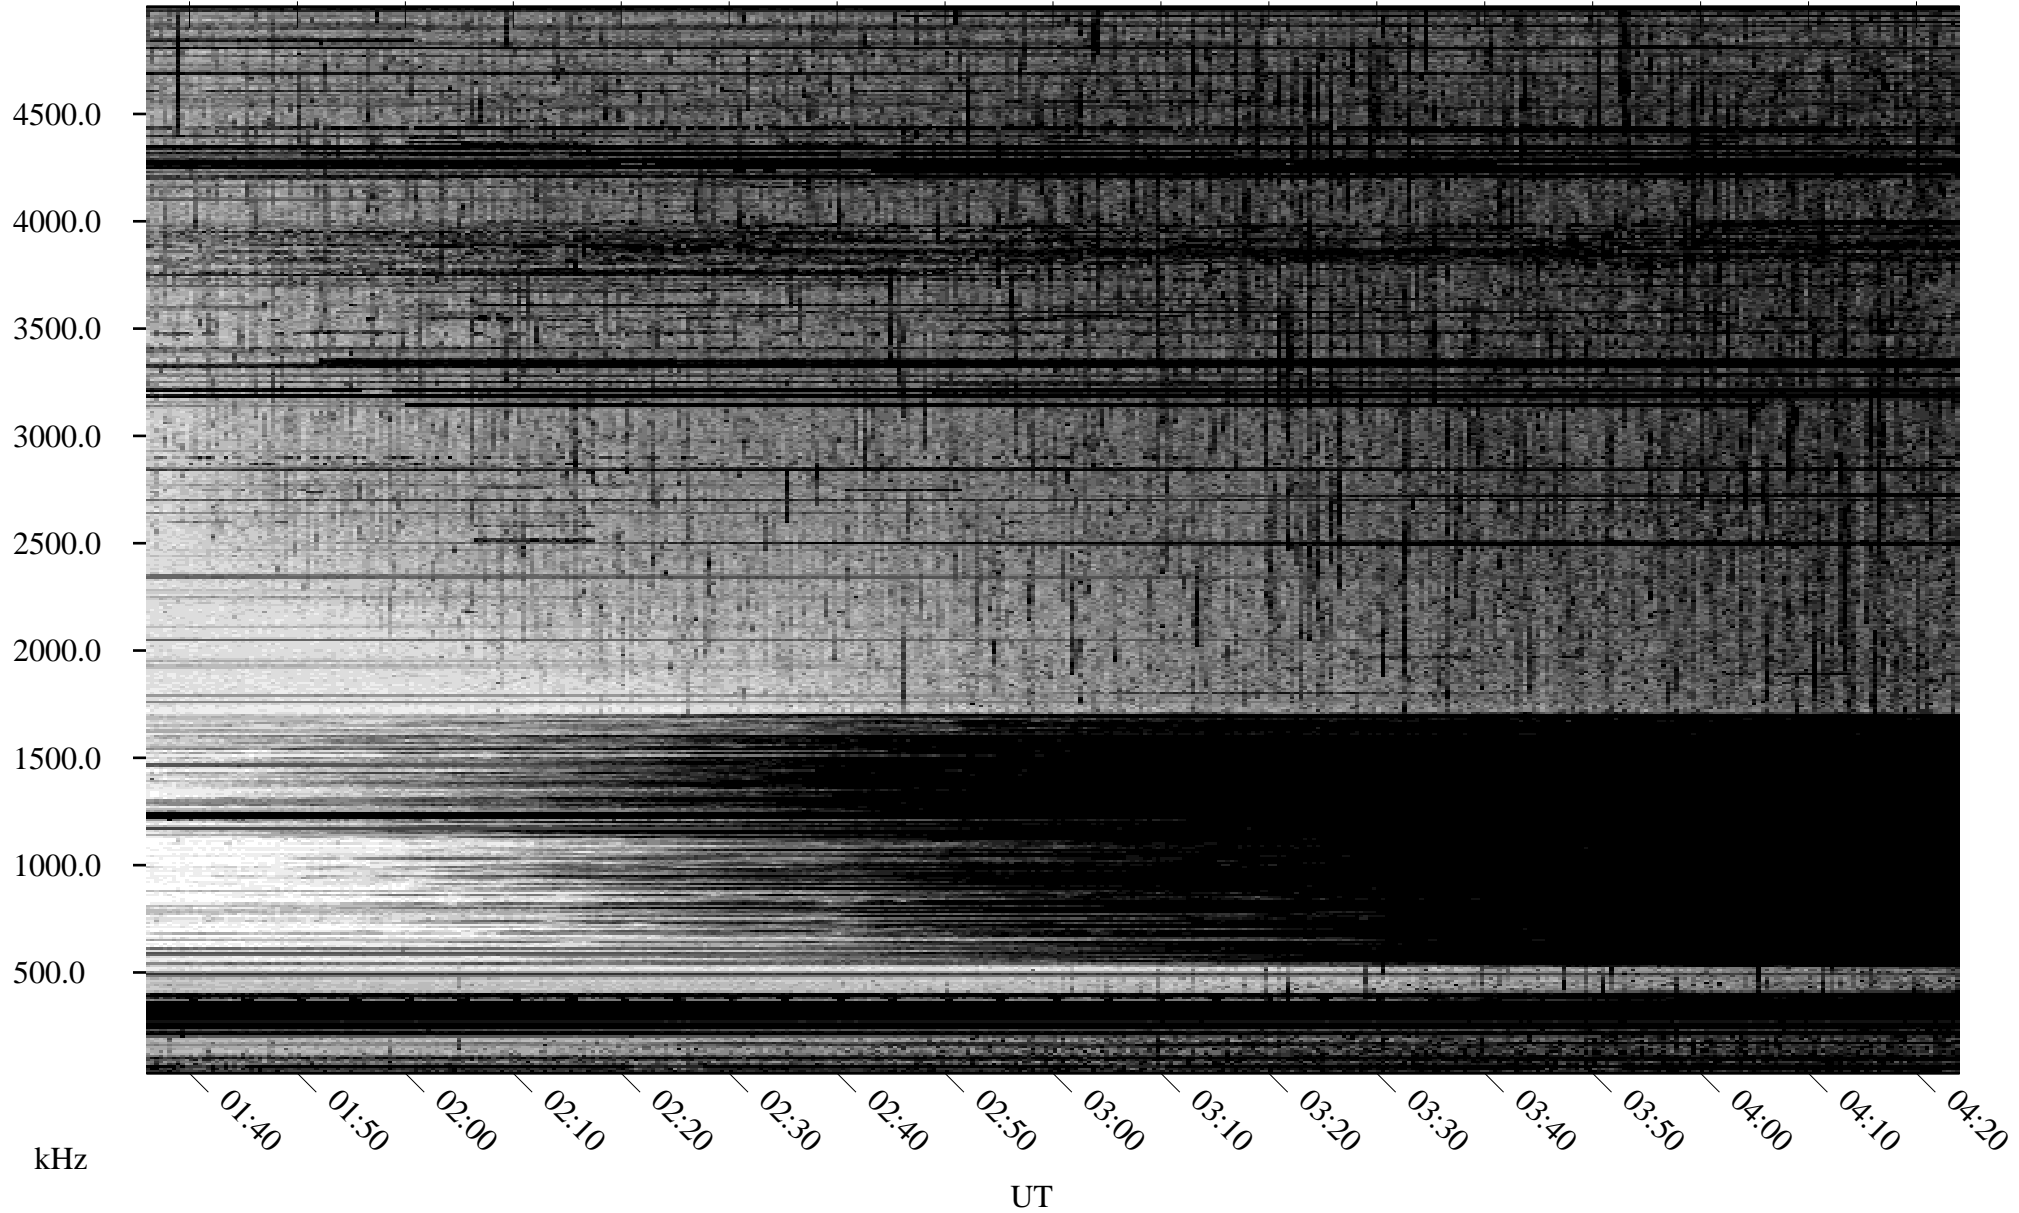

# 07/30/2009 Churchill, Manitoba

Linear Scale    Black = 161    White = 15

ch092111.r01SUm max\_12

Page 1

# 07/30/2009 Churchill, Manitoba

Linear Scale    Black = 161    White = 15

ch092111.r01SUm max\_12

Page 2

# 07/31/2009 Churchill, Manitoba

Linear Scale    Black = 161    White = 15

ch092111.r01SUm max\_12

Page 3

# 07/31/2009 Churchill, Manitoba

Linear Scale    Black = 161    White = 15

ch092111.r01SUm max\_12

Page 4