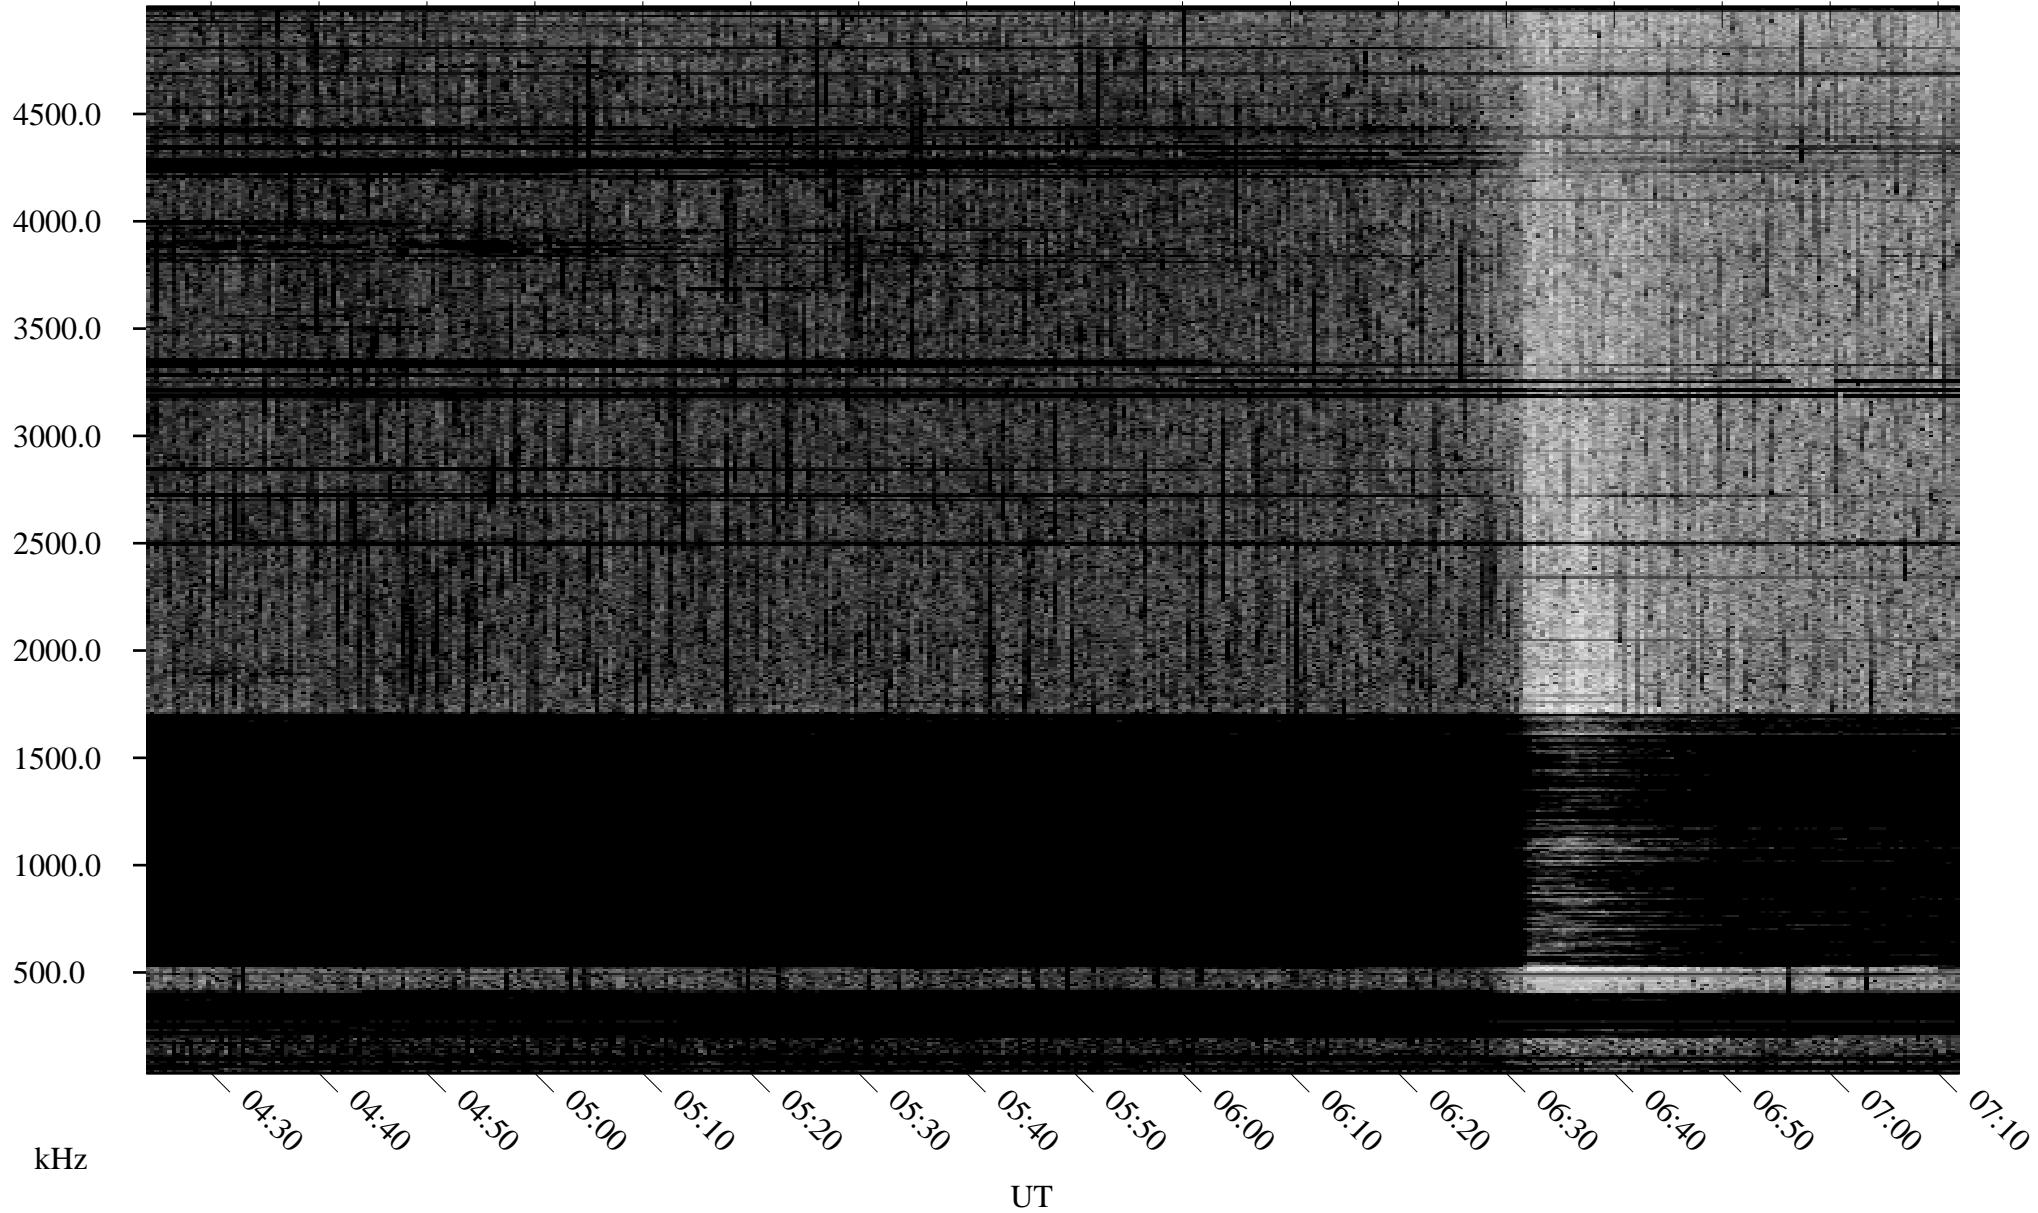

# 07/30/2009 Churchill, Manitoba

Linear Scale    Black = 161    White = 15

ch092111.r01SUm max\_12

Page 1

# 07/30/2009 Churchill, Manitoba

Linear Scale    Black = 161    White = 15

ch092111.r01SUm max\_12

Page 2

# 07/31/2009 Churchill, Manitoba

Linear Scale    Black = 161    White = 15

ch092111.r01SUm max\_12

Page 3

# 07/31/2009 Churchill, Manitoba

Linear Scale    Black = 161    White = 15

ch092111.r01SUm max\_12

Page 4