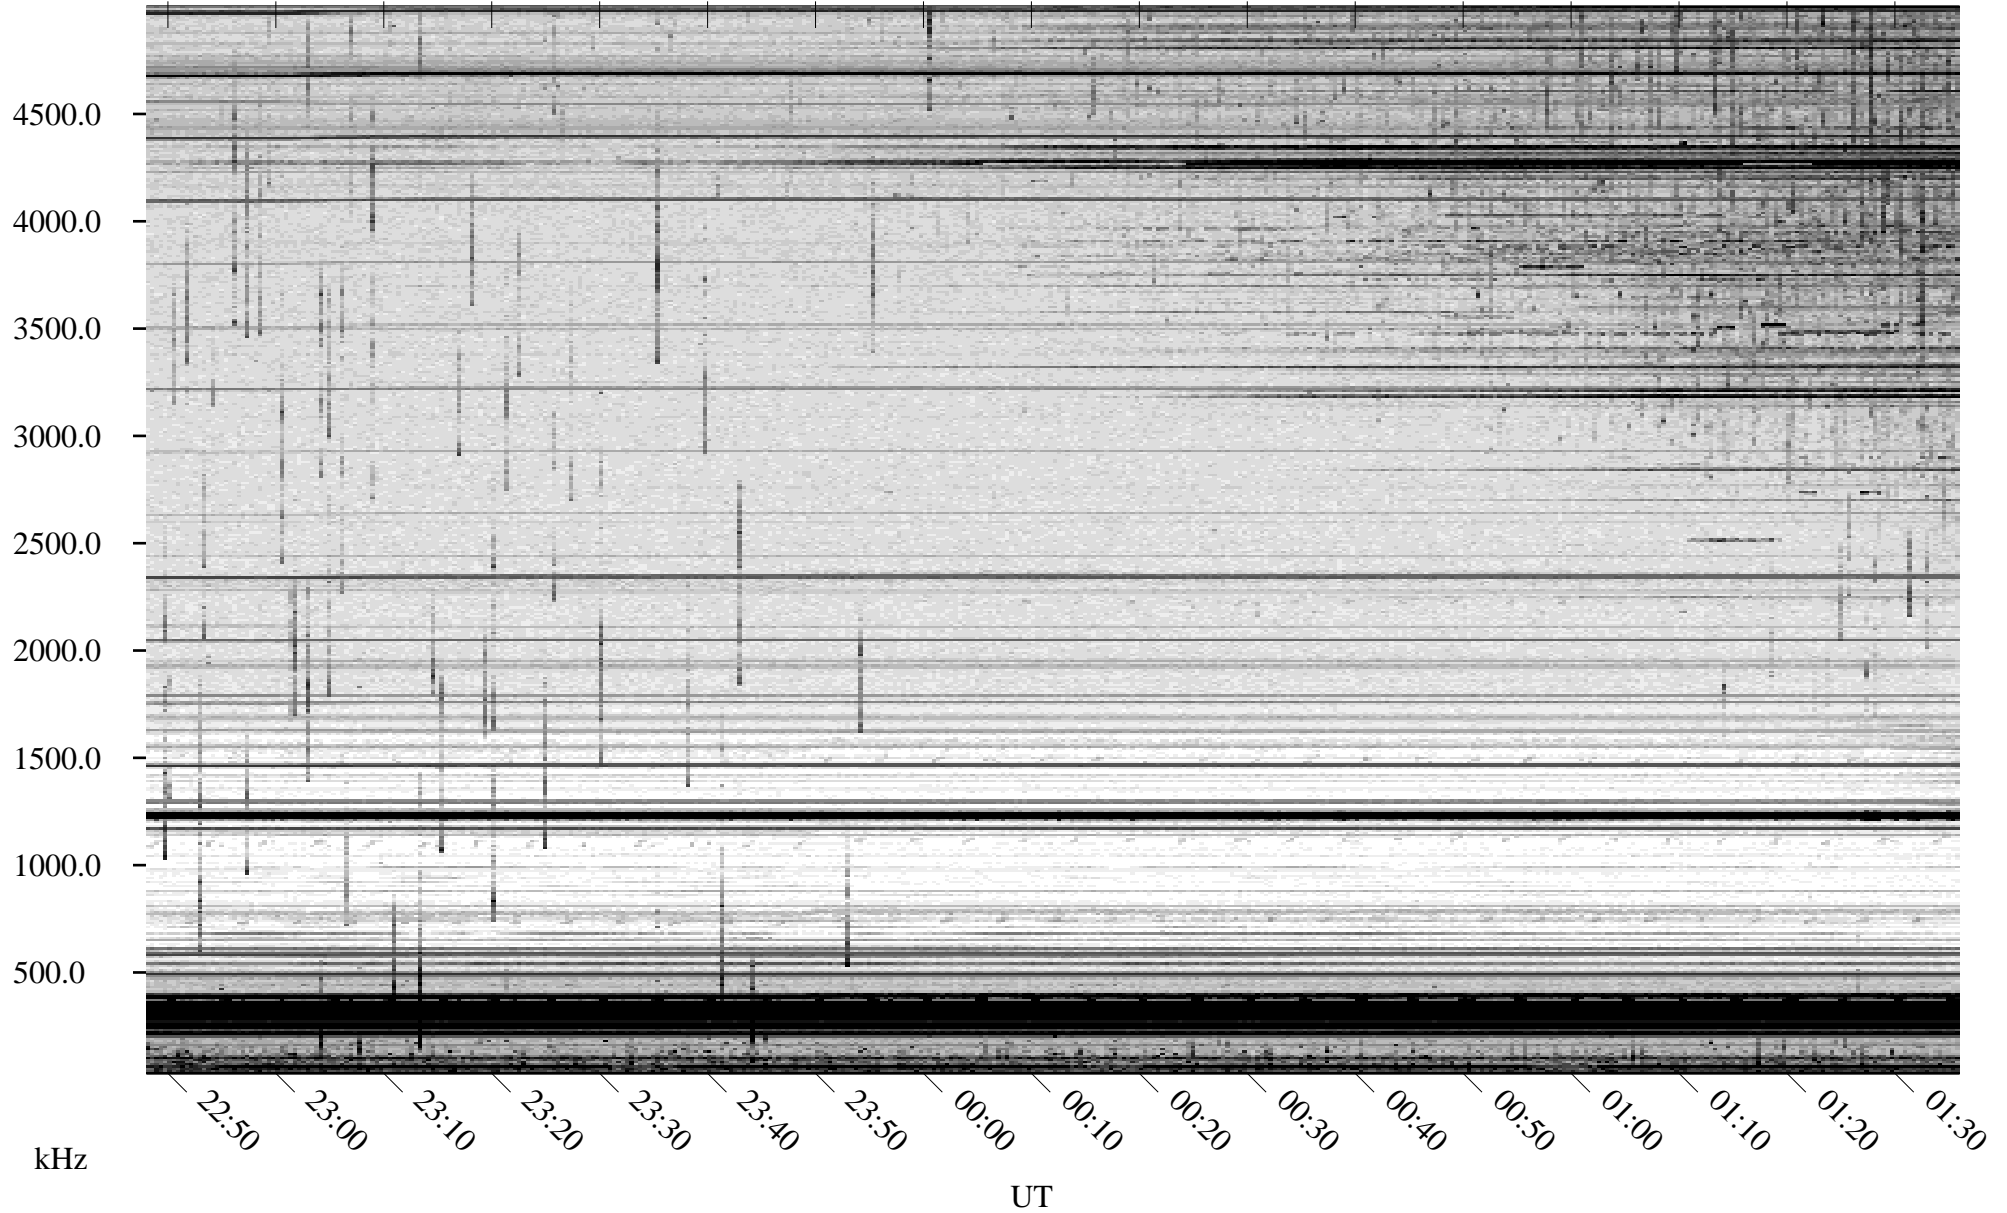

# 07/30/2009 Churchill, Manitoba

Linear Scale    Black = 161    White = 15

ch092111.r01SUm max\_12

Page 1

# 07/30/2009 Churchill, Manitoba

Linear Scale    Black = 161    White = 15

ch092111.r01SUm max\_12

Page 2

# 07/31/2009 Churchill, Manitoba

Linear Scale    Black = 161    White = 15

ch092111.r01SUm max\_12

Page 3

# 07/31/2009 Churchill, Manitoba

Linear Scale    Black = 161    White = 15

ch092111.r01SUm max\_12

Page 4