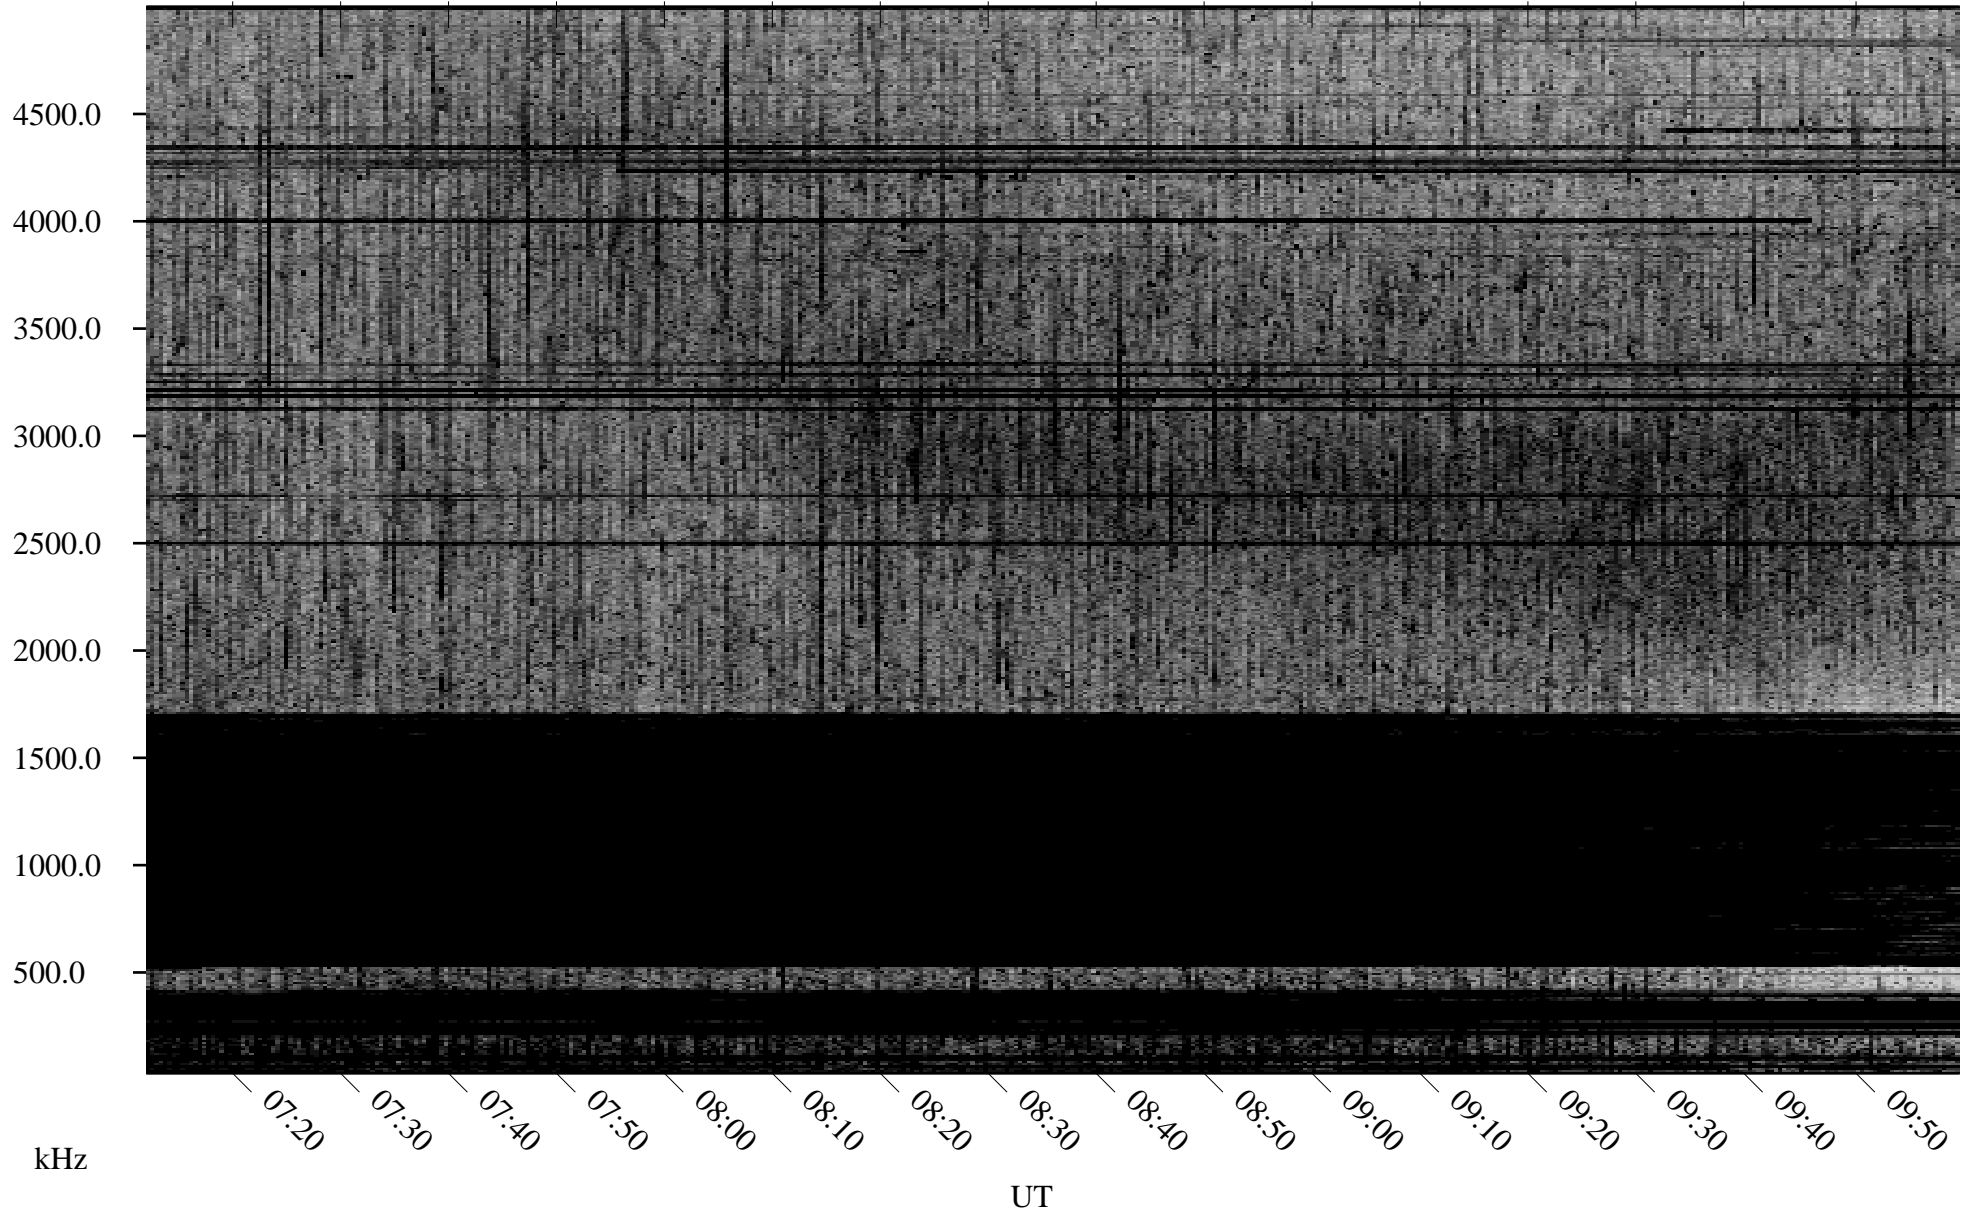

07/31/2009 Churchill, Manitoba

Linear Scale Black = 161 White = 15

ch09212l.r01SUm max_12

Page 1

07/31/2009 Churchill, Manitoba

Linear Scale Black = 161 White = 15

ch09212l.r01SUm max_12

Page 2

08/01/2009 Churchill, Manitoba

Linear Scale Black = 161 White = 15

ch09212l.r01SUm max_12

Page 3

08/01/2009 Churchill, Manitoba

Linear Scale Black = 161 White = 15

ch09212l.r01SUm max_12

Page 4

08/01/2009 Churchill, Manitoba

Linear Scale Black = 161 White = 15

ch09212l.r01SUm max_12

Page 5

08/01/2009 Churchill, Manitoba

Linear Scale Black = 161 White = 15

ch09212l.r01SUm max_12

Page 6

08/01/2009 Churchill, Manitoba

Linear Scale Black = 161 White = 15

ch09212l.r01SUm max_12

Page 7

08/01/2009 Churchill, Manitoba

Linear Scale Black = 161 White = 15

ch09212l.r01SUm max_12

Page 8