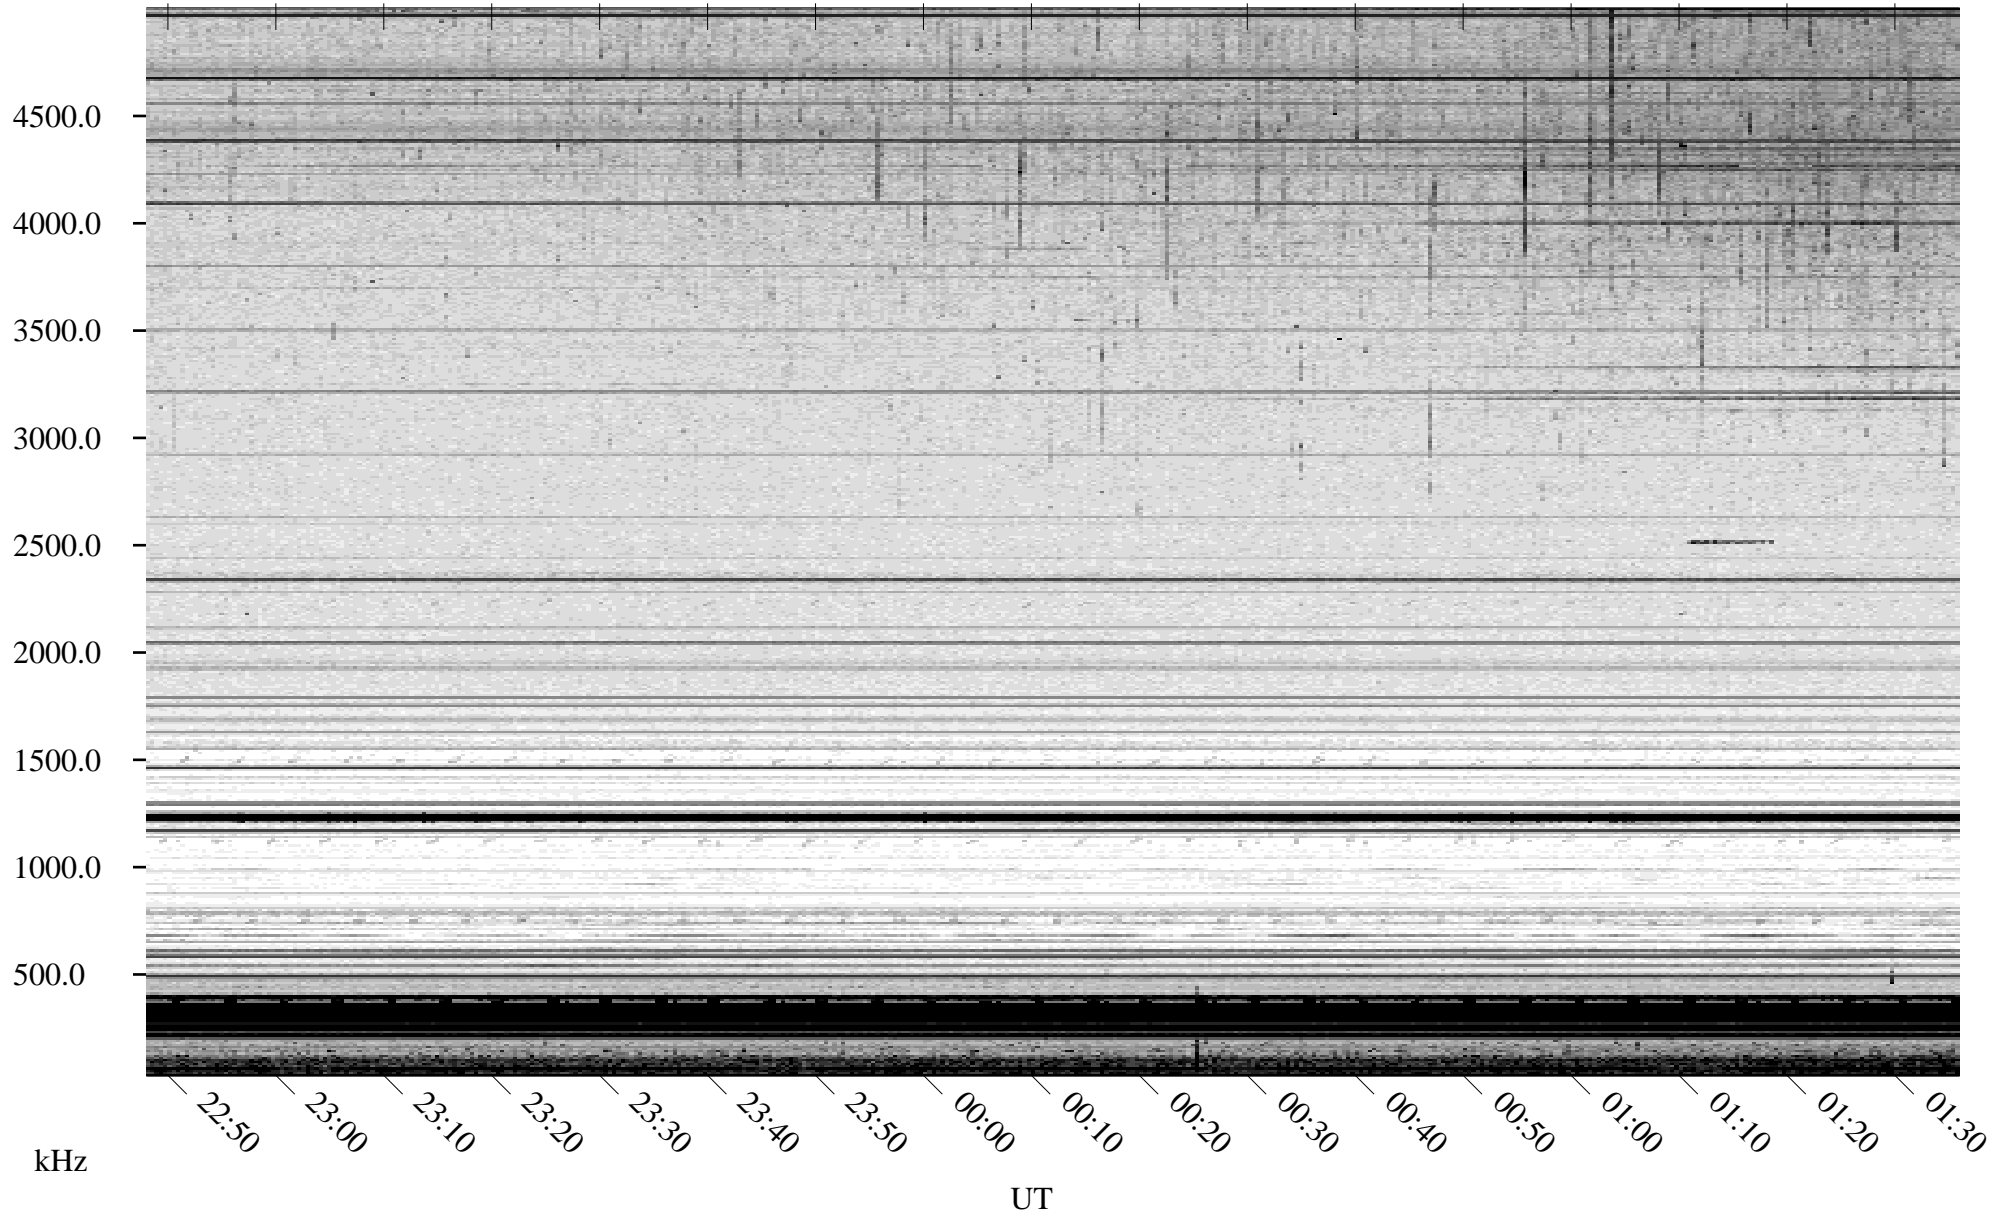

07/31/2009 Churchill, Manitoba

Linear Scale Black = 161 White = 15

ch09212l.r01SUm max_12

Page 1

07/31/2009 Churchill, Manitoba

Linear Scale Black = 161 White = 15

ch09212l.r01SUm max_12

Page 2

08/01/2009 Churchill, Manitoba

Linear Scale Black = 161 White = 15

ch09212l.r01SUm max_12

Page 3

08/01/2009 Churchill, Manitoba

Linear Scale Black = 161 White = 15

ch09212l.r01SUm max_12

Page 4

08/01/2009 Churchill, Manitoba

Linear Scale Black = 161 White = 15

ch09212l.r01SUm max_12

Page 5

08/01/2009 Churchill, Manitoba

Linear Scale Black = 161 White = 15

ch09212l.r01SUm max_12

Page 6

08/01/2009 Churchill, Manitoba

Linear Scale Black = 161 White = 15

ch09212l.r01SUm max_12

Page 7

08/01/2009 Churchill, Manitoba

Linear Scale Black = 161 White = 15

ch09212l.r01SUm max_12

Page 8