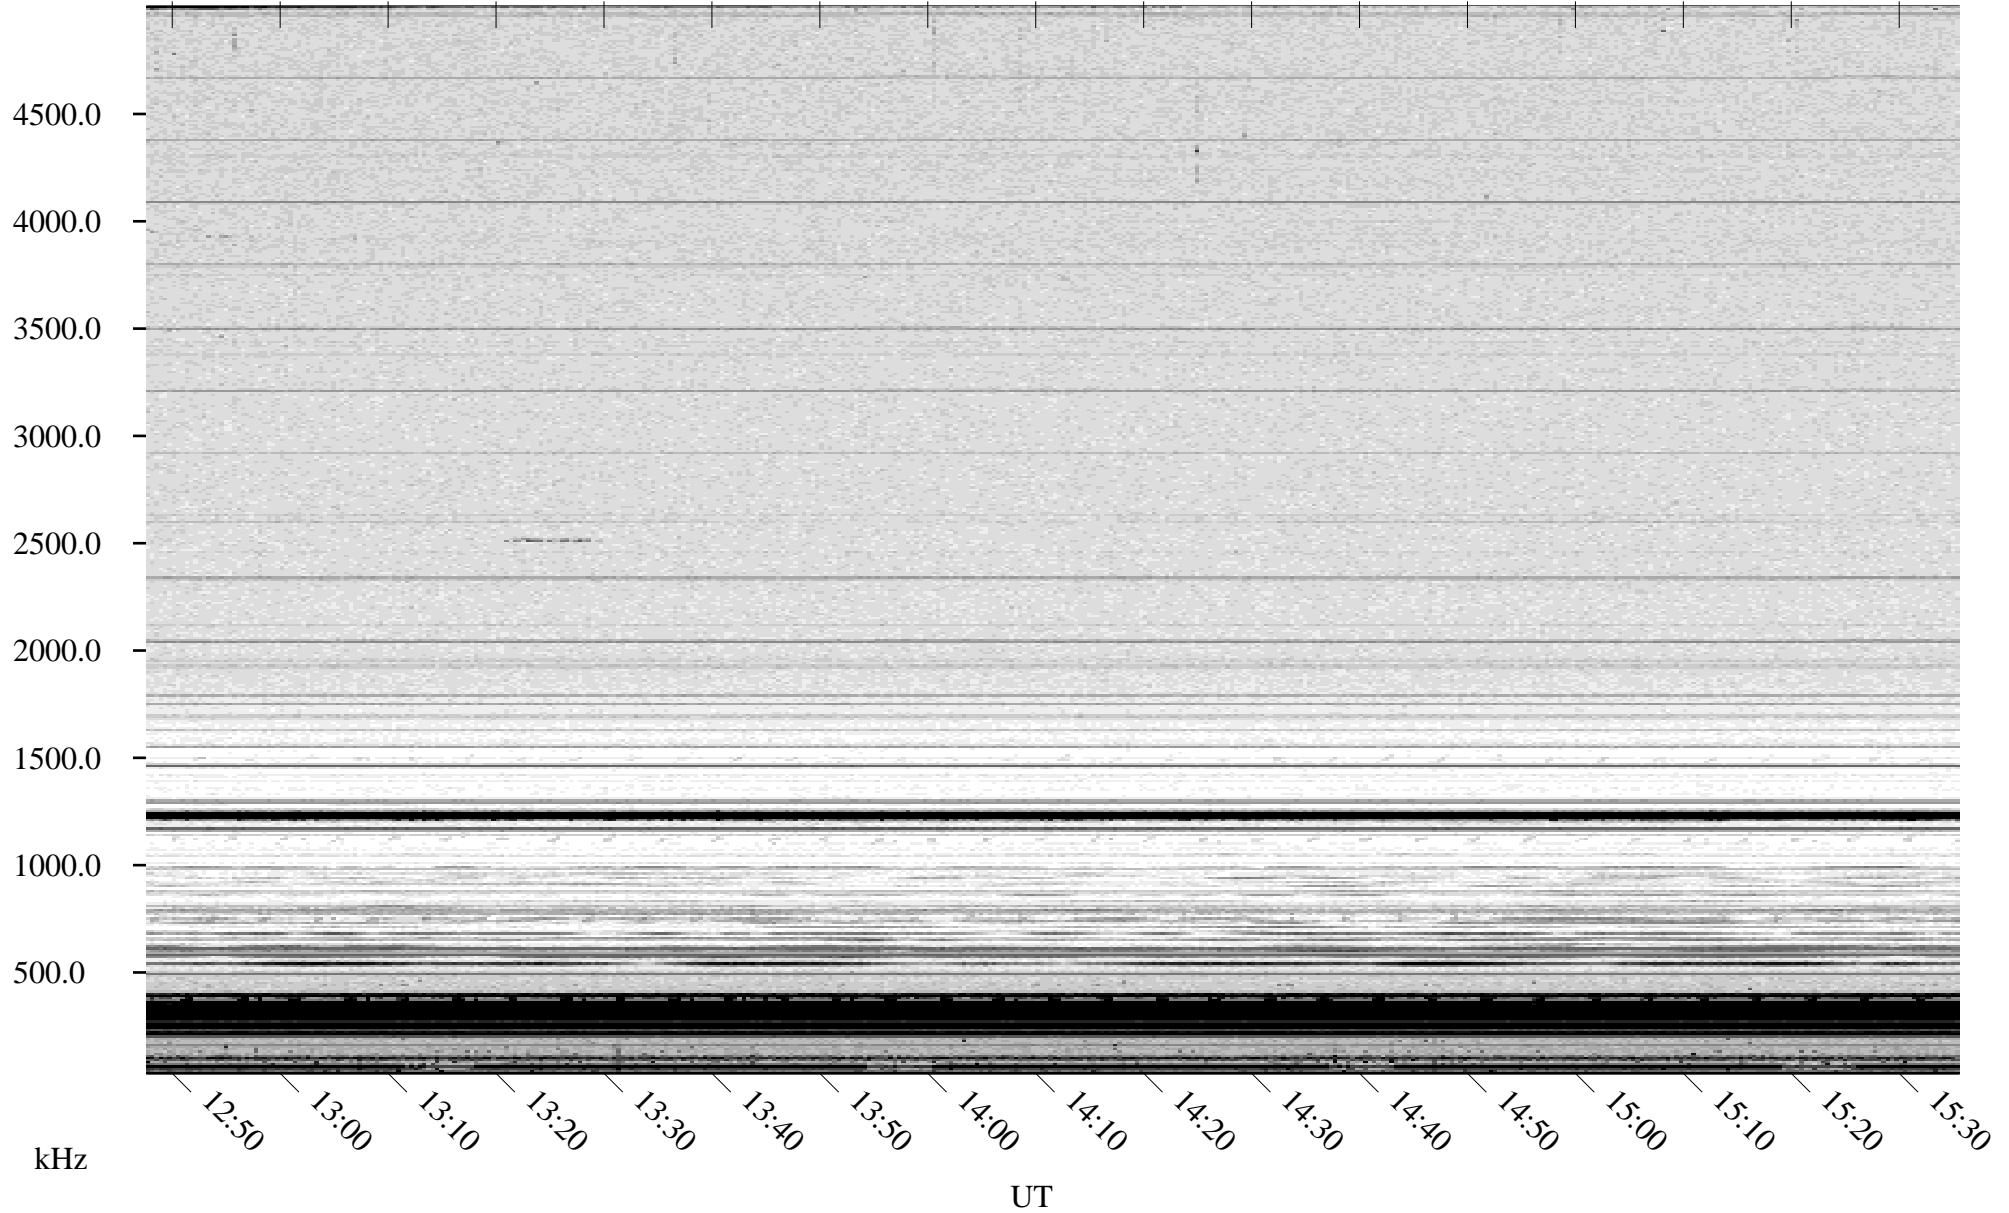

07/31/2009 Churchill, Manitoba

Linear Scale Black = 161 White = 15

ch09212l.r01SUm max_12

Page 1

07/31/2009 Churchill, Manitoba

Linear Scale Black = 161 White = 15

ch09212l.r01SUm max_12

Page 2

08/01/2009 Churchill, Manitoba

Linear Scale Black = 161 White = 15

ch09212l.r01SUm max_12

Page 3

08/01/2009 Churchill, Manitoba

Linear Scale Black = 161 White = 15

ch09212l.r01SUm max_12

Page 4

08/01/2009 Churchill, Manitoba

Linear Scale Black = 161 White = 15

ch09212l.r01SUm max_12

Page 5

08/01/2009 Churchill, Manitoba

Linear Scale Black = 161 White = 15

ch09212l.r01SUm max_12

Page 6

08/01/2009 Churchill, Manitoba

Linear Scale Black = 161 White = 15

ch09212l.r01SUm max_12

Page 7

08/01/2009 Churchill, Manitoba

Linear Scale Black = 161 White = 15

ch09212l.r01SUm max_12

Page 8