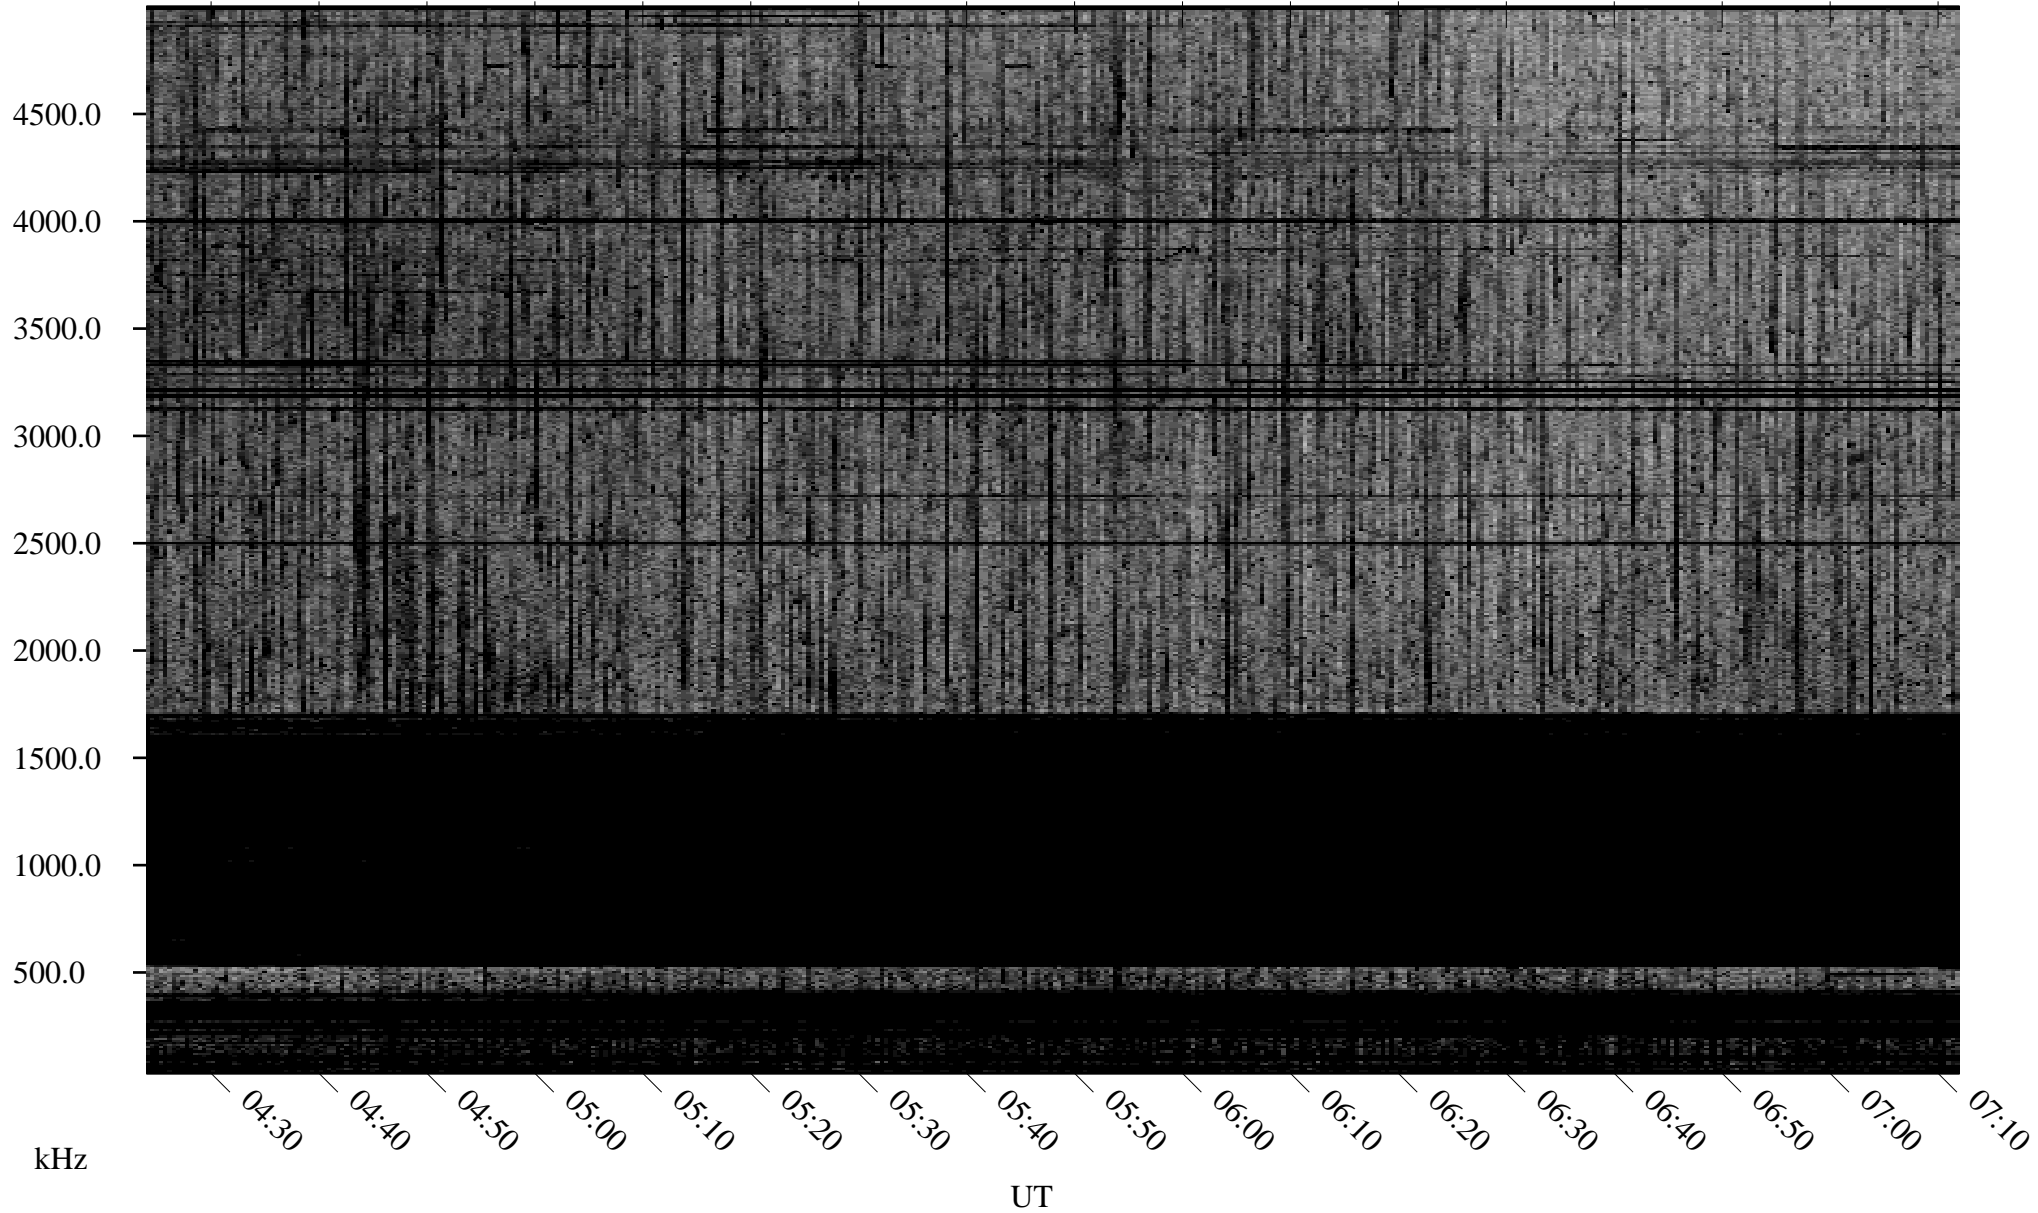

07/31/2009 Churchill, Manitoba

Linear Scale Black = 161 White = 15

ch09212l.r01SUm max_12

Page 1

07/31/2009 Churchill, Manitoba

Linear Scale Black = 161 White = 15

ch09212l.r01SUm max_12

Page 2

08/01/2009 Churchill, Manitoba

Linear Scale Black = 161 White = 15

ch09212l.r01SUm max_12

Page 3

08/01/2009 Churchill, Manitoba

Linear Scale Black = 161 White = 15

ch09212l.r01SUm max_12

Page 4

08/01/2009 Churchill, Manitoba

Linear Scale Black = 161 White = 15

ch09212l.r01SUm max_12

Page 5

08/01/2009 Churchill, Manitoba

Linear Scale Black = 161 White = 15

ch09212l.r01SUm max_12

Page 6

08/01/2009 Churchill, Manitoba

Linear Scale Black = 161 White = 15

ch09212l.r01SUm max_12

Page 7

08/01/2009 Churchill, Manitoba

Linear Scale Black = 161 White = 15

ch09212l.r01SUm max_12

Page 8