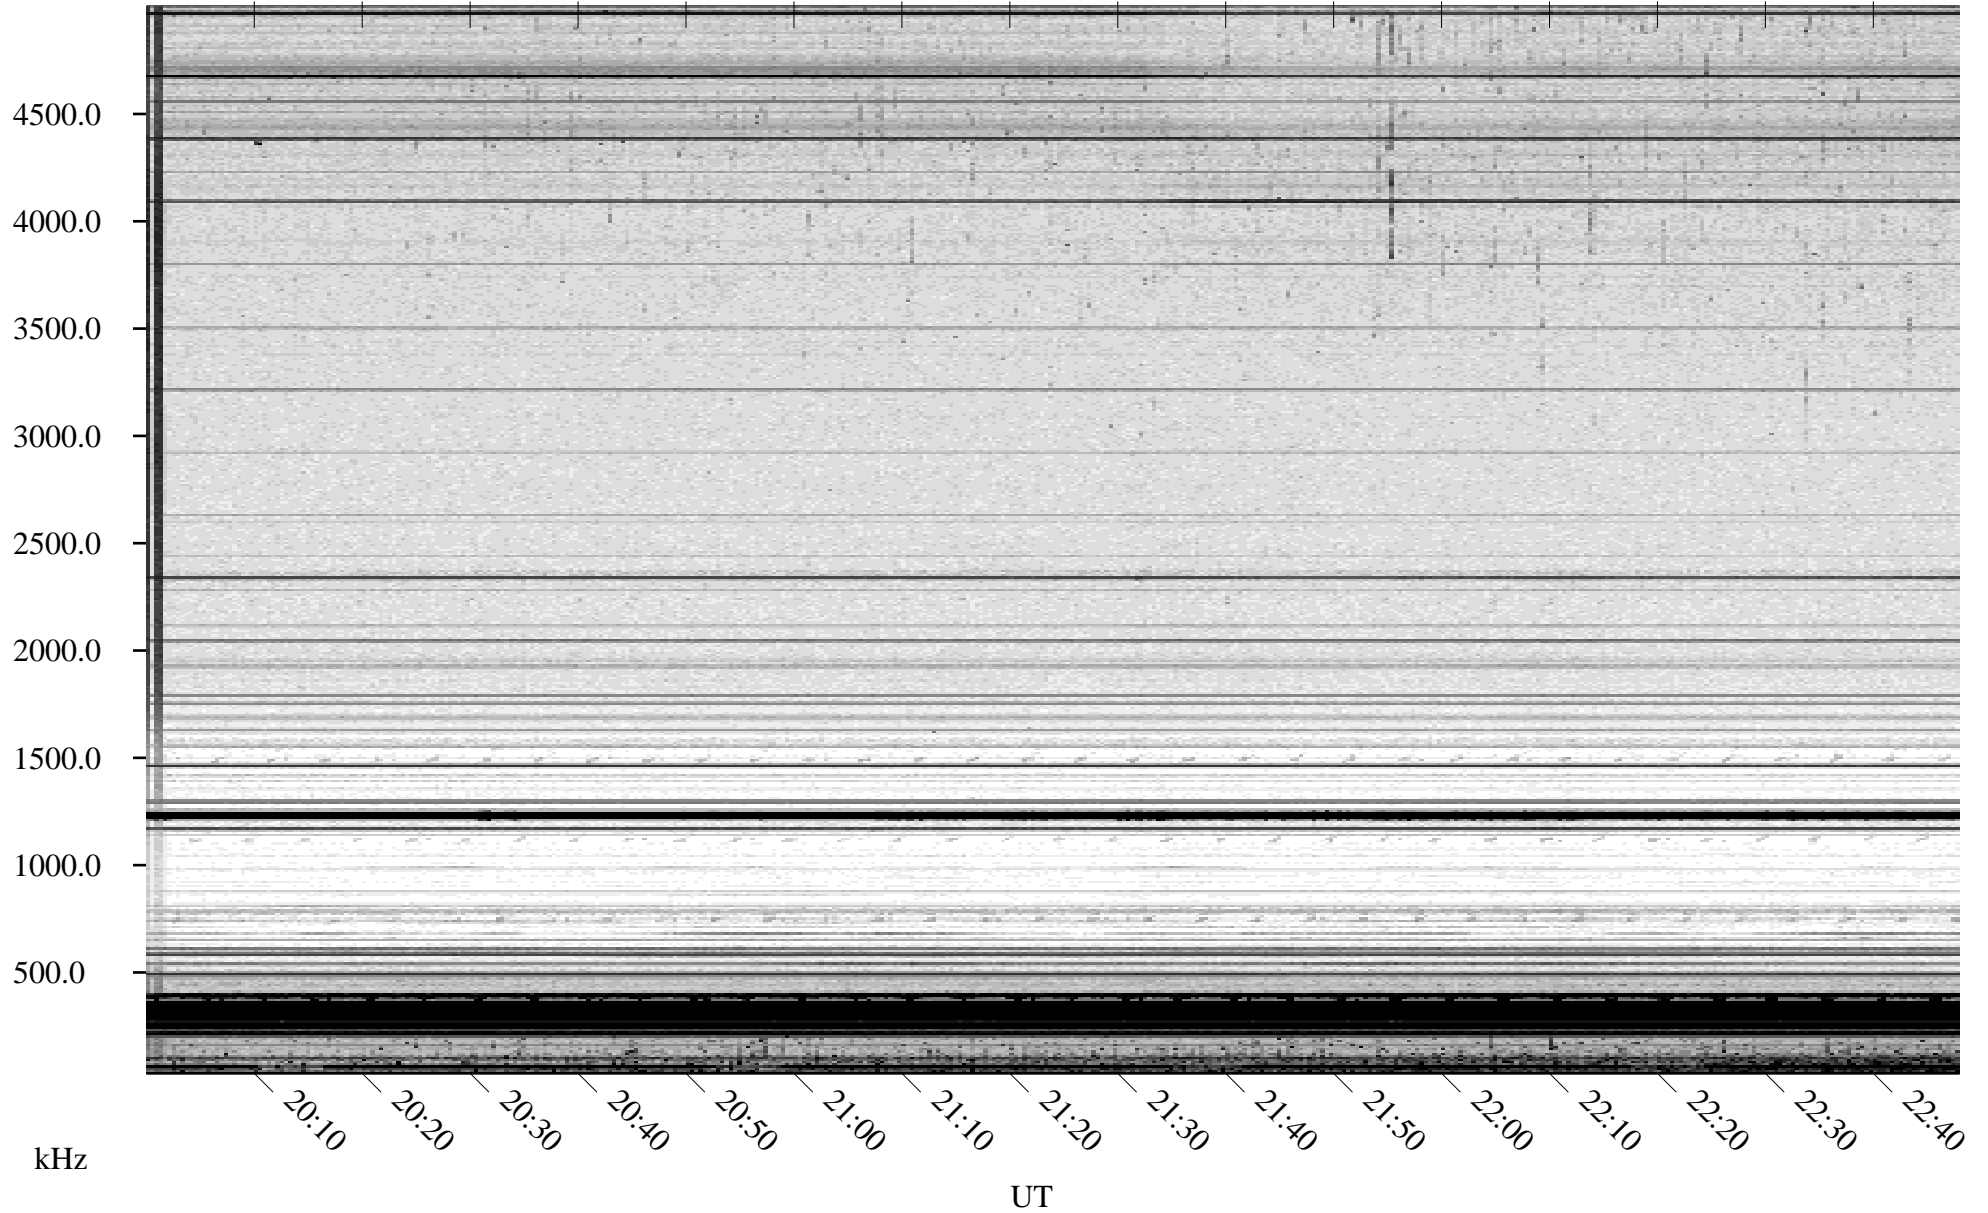

07/31/2009 Churchill, Manitoba

Linear Scale Black = 161 White = 15

ch09212l.r01SUm max_12

Page 1

07/31/2009 Churchill, Manitoba

Linear Scale Black = 161 White = 15

ch09212l.r01SUm max_12

Page 2

08/01/2009 Churchill, Manitoba

Linear Scale Black = 161 White = 15

ch09212l.r01SUm max_12

Page 3

08/01/2009 Churchill, Manitoba

Linear Scale Black = 161 White = 15

ch09212l.r01SUm max_12

Page 4

08/01/2009 Churchill, Manitoba

Linear Scale Black = 161 White = 15

ch09212l.r01SUm max_12

Page 5

08/01/2009 Churchill, Manitoba

Linear Scale Black = 161 White = 15

ch09212l.r01SUm max_12

Page 6

08/01/2009 Churchill, Manitoba

Linear Scale Black = 161 White = 15

ch09212l.r01SUm max_12

Page 7

08/01/2009 Churchill, Manitoba

Linear Scale Black = 161 White = 15

ch09212l.r01SUm max_12

Page 8