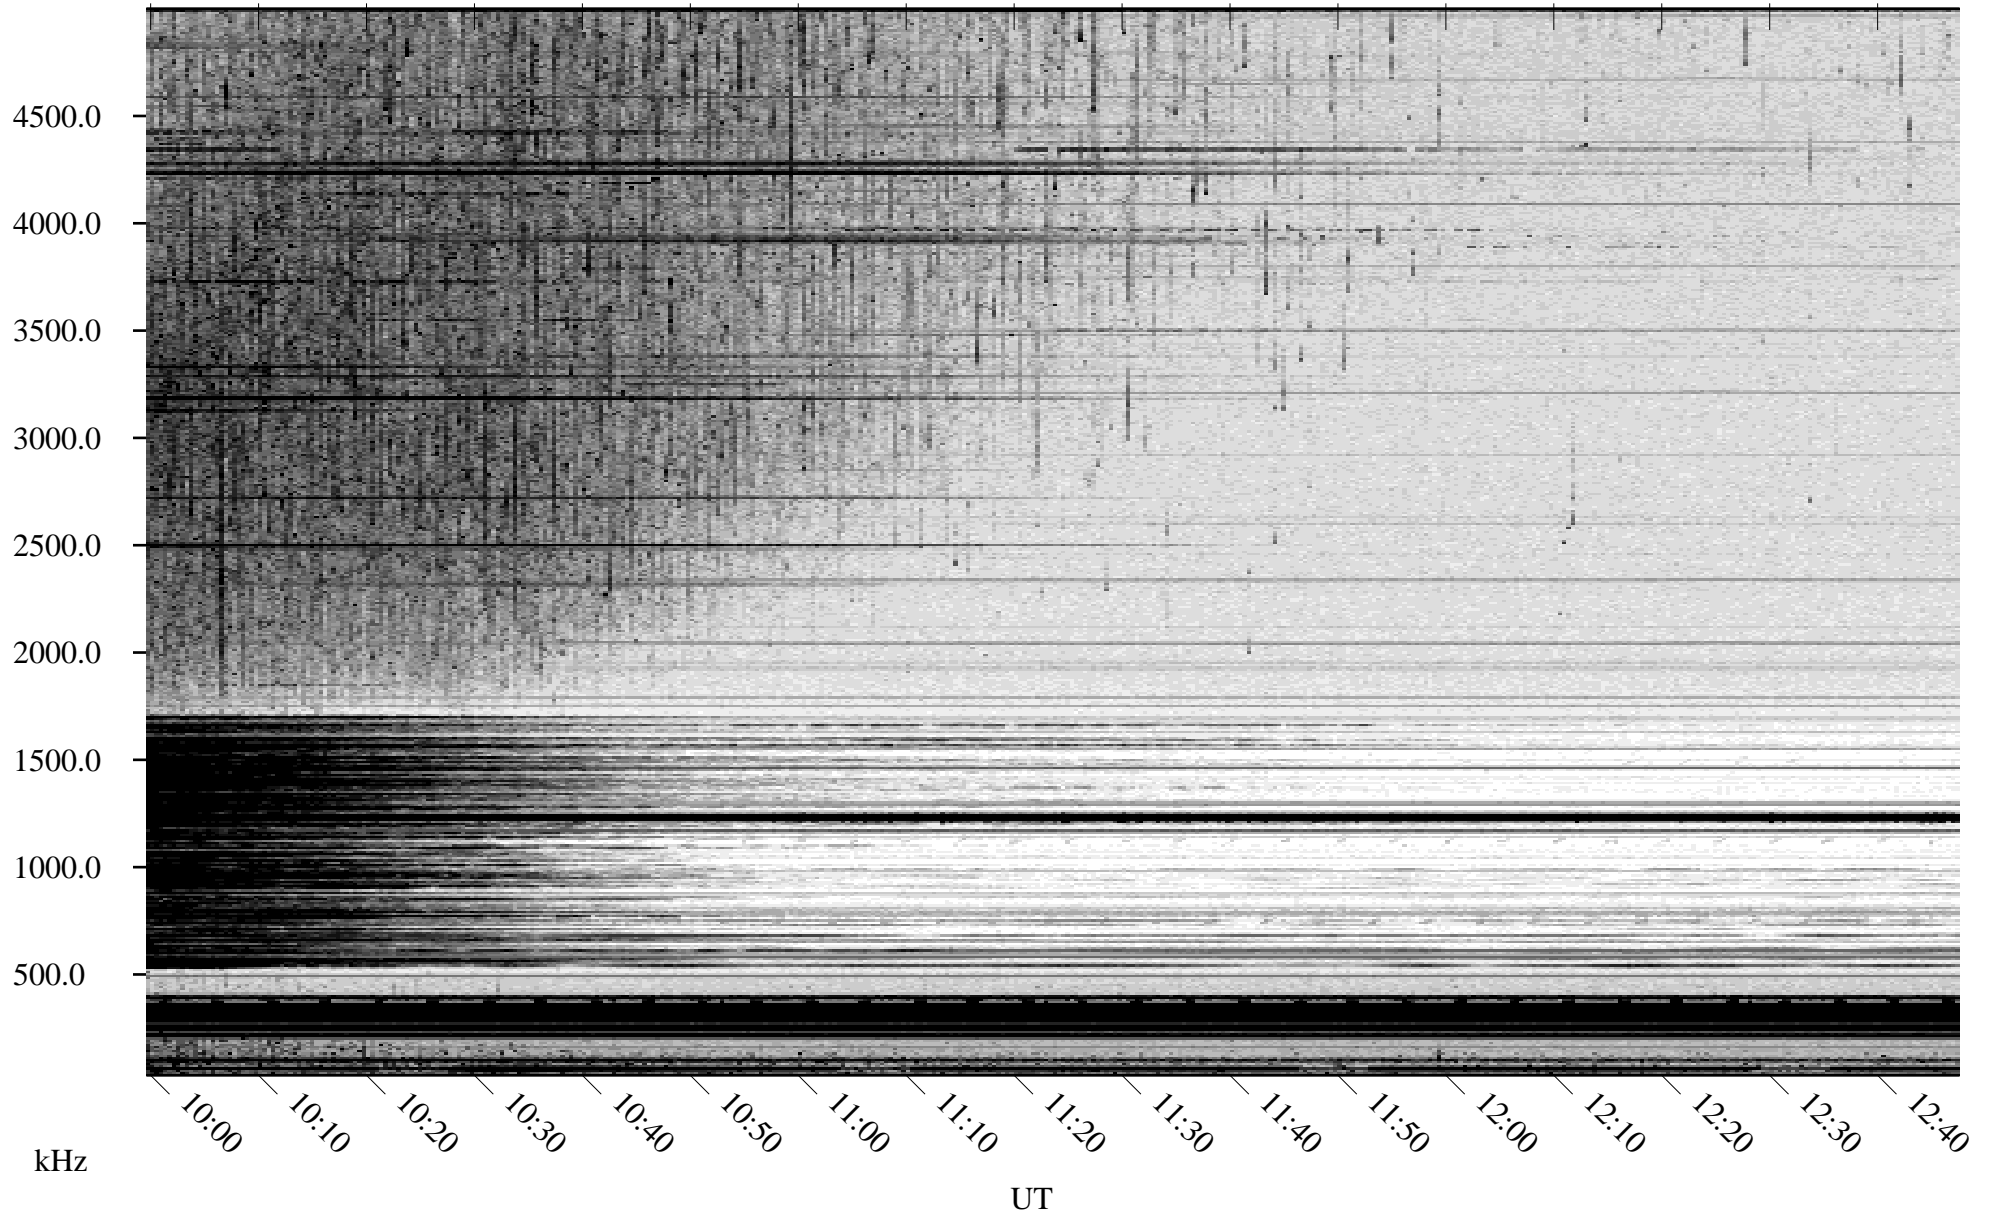

07/31/2009 Churchill, Manitoba

Linear Scale Black = 161 White = 15

ch09212l.r01SUm max_12

Page 1

07/31/2009 Churchill, Manitoba

Linear Scale Black = 161 White = 15

ch09212l.r01SUm max_12

Page 2

08/01/2009 Churchill, Manitoba

Linear Scale Black = 161 White = 15

ch09212l.r01SUm max_12

Page 3

08/01/2009 Churchill, Manitoba

Linear Scale Black = 161 White = 15

ch09212l.r01SUm max_12

Page 4

08/01/2009 Churchill, Manitoba

Linear Scale Black = 161 White = 15

ch09212l.r01SUm max_12

Page 5

08/01/2009 Churchill, Manitoba

Linear Scale Black = 161 White = 15

ch09212l.r01SUm max_12

Page 6

08/01/2009 Churchill, Manitoba

Linear Scale Black = 161 White = 15

ch09212l.r01SUm max_12

Page 7

08/01/2009 Churchill, Manitoba

Linear Scale Black = 161 White = 15

ch09212l.r01SUm max_12

Page 8