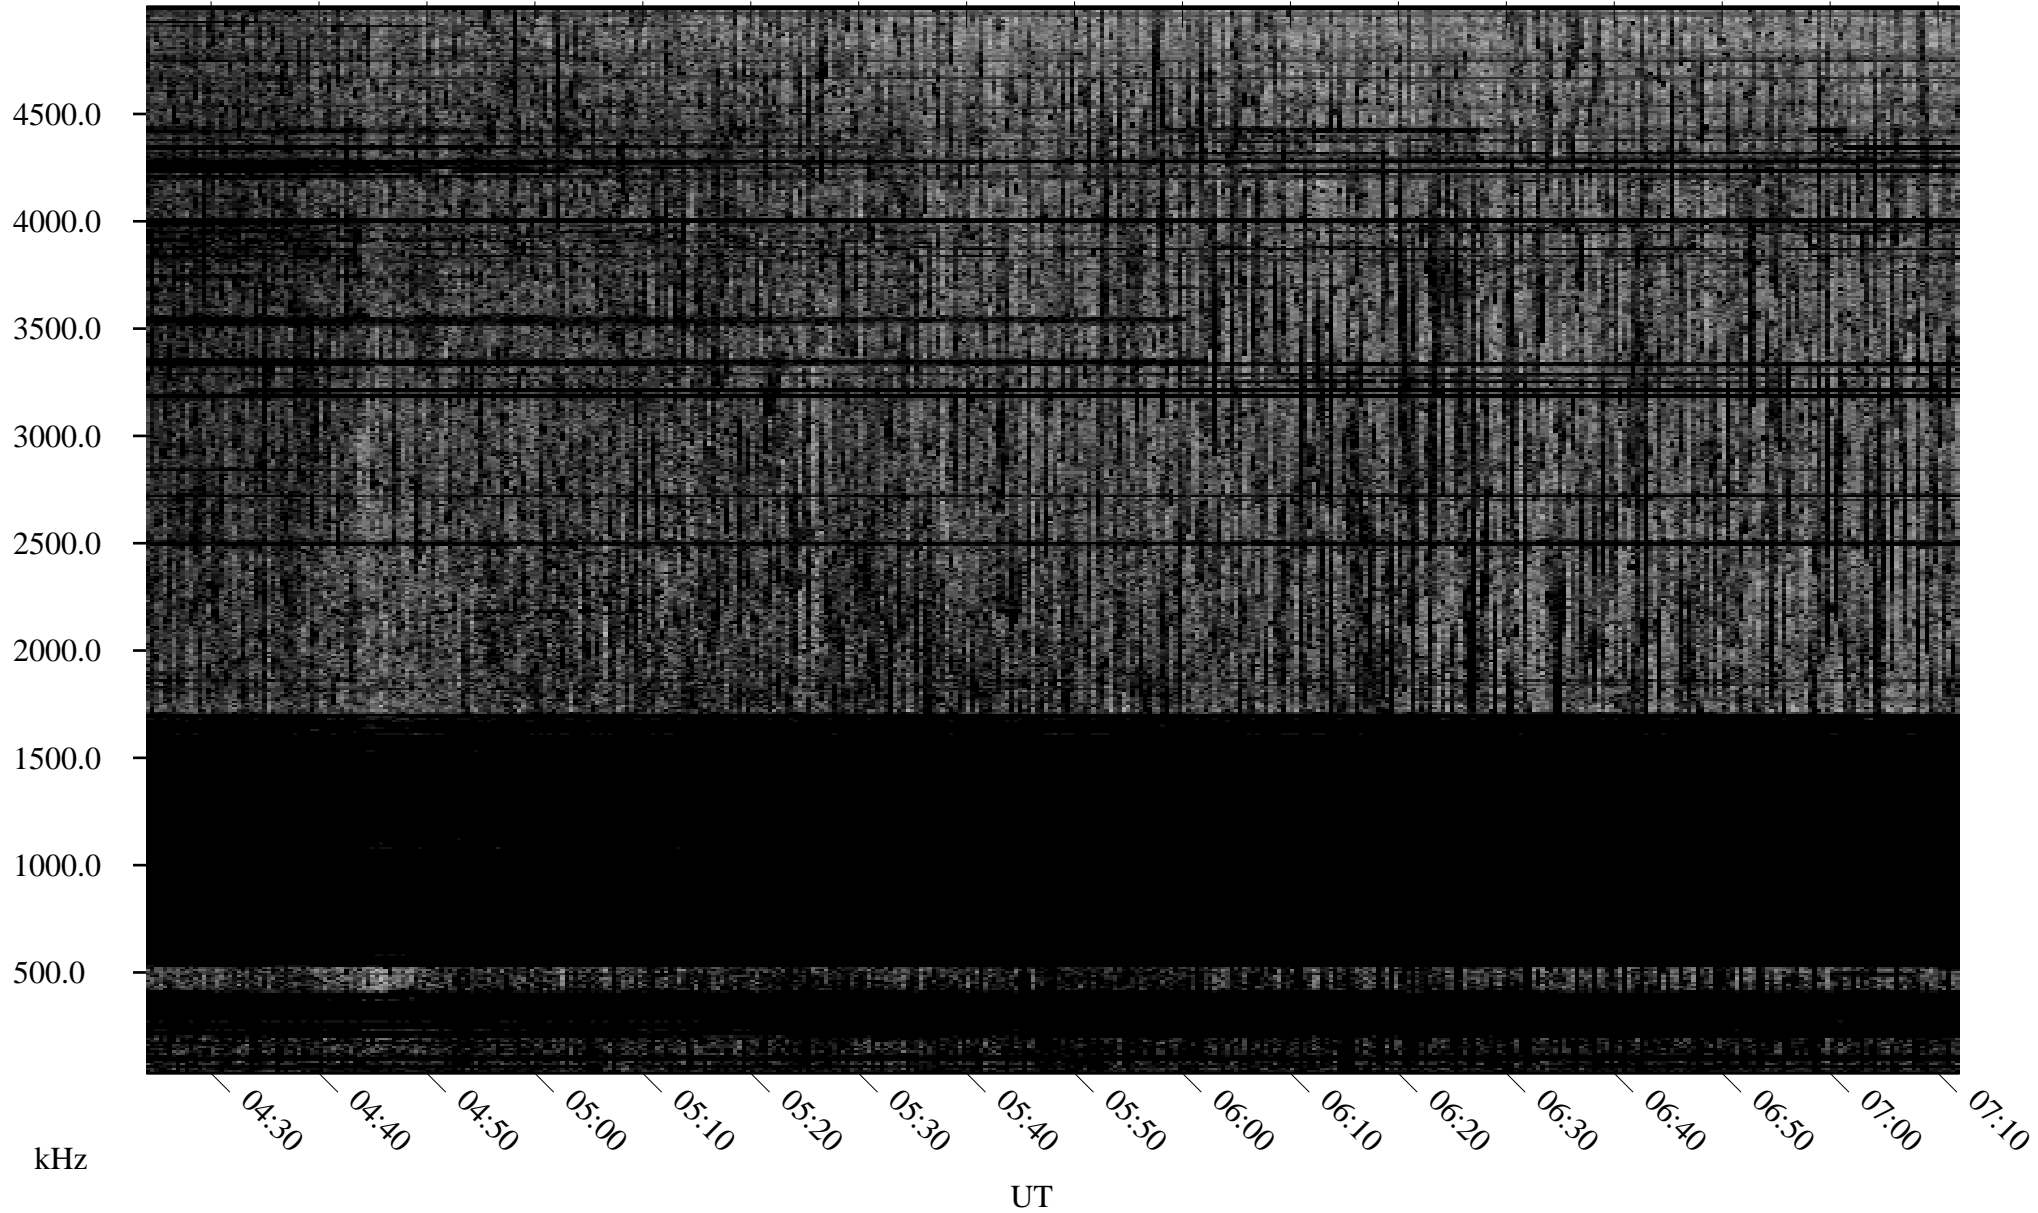

08/01/2009 Churchill, Manitoba

Linear Scale Black = 161 White = 15

ch09213l.r01SUm max_12

Page 1

08/01/2009 Churchill, Manitoba

Linear Scale Black = 161 White = 15

ch09213l.r01SUm max_12

Page 2

08/02/2009 Churchill, Manitoba

Linear Scale Black = 161 White = 15

ch09213l.r01SUm max_12

Page 3

08/02/2009 Churchill, Manitoba

Linear Scale Black = 161 White = 15

ch09213l.r01SUm max_12

Page 4

08/02/2009 Churchill, Manitoba

Linear Scale Black = 161 White = 15

ch09213l.r01SUm max_12

Page 5

08/02/2009 Churchill, Manitoba

Linear Scale Black = 161 White = 15

ch09213l.r01SUm max_12

Page 6

08/02/2009 Churchill, Manitoba

Linear Scale Black = 161 White = 15

ch09213l.r01SUm max_12

Page 7

08/02/2009 Churchill, Manitoba

Linear Scale Black = 161 White = 15

ch09213l.r01SUm max_12

Page 8