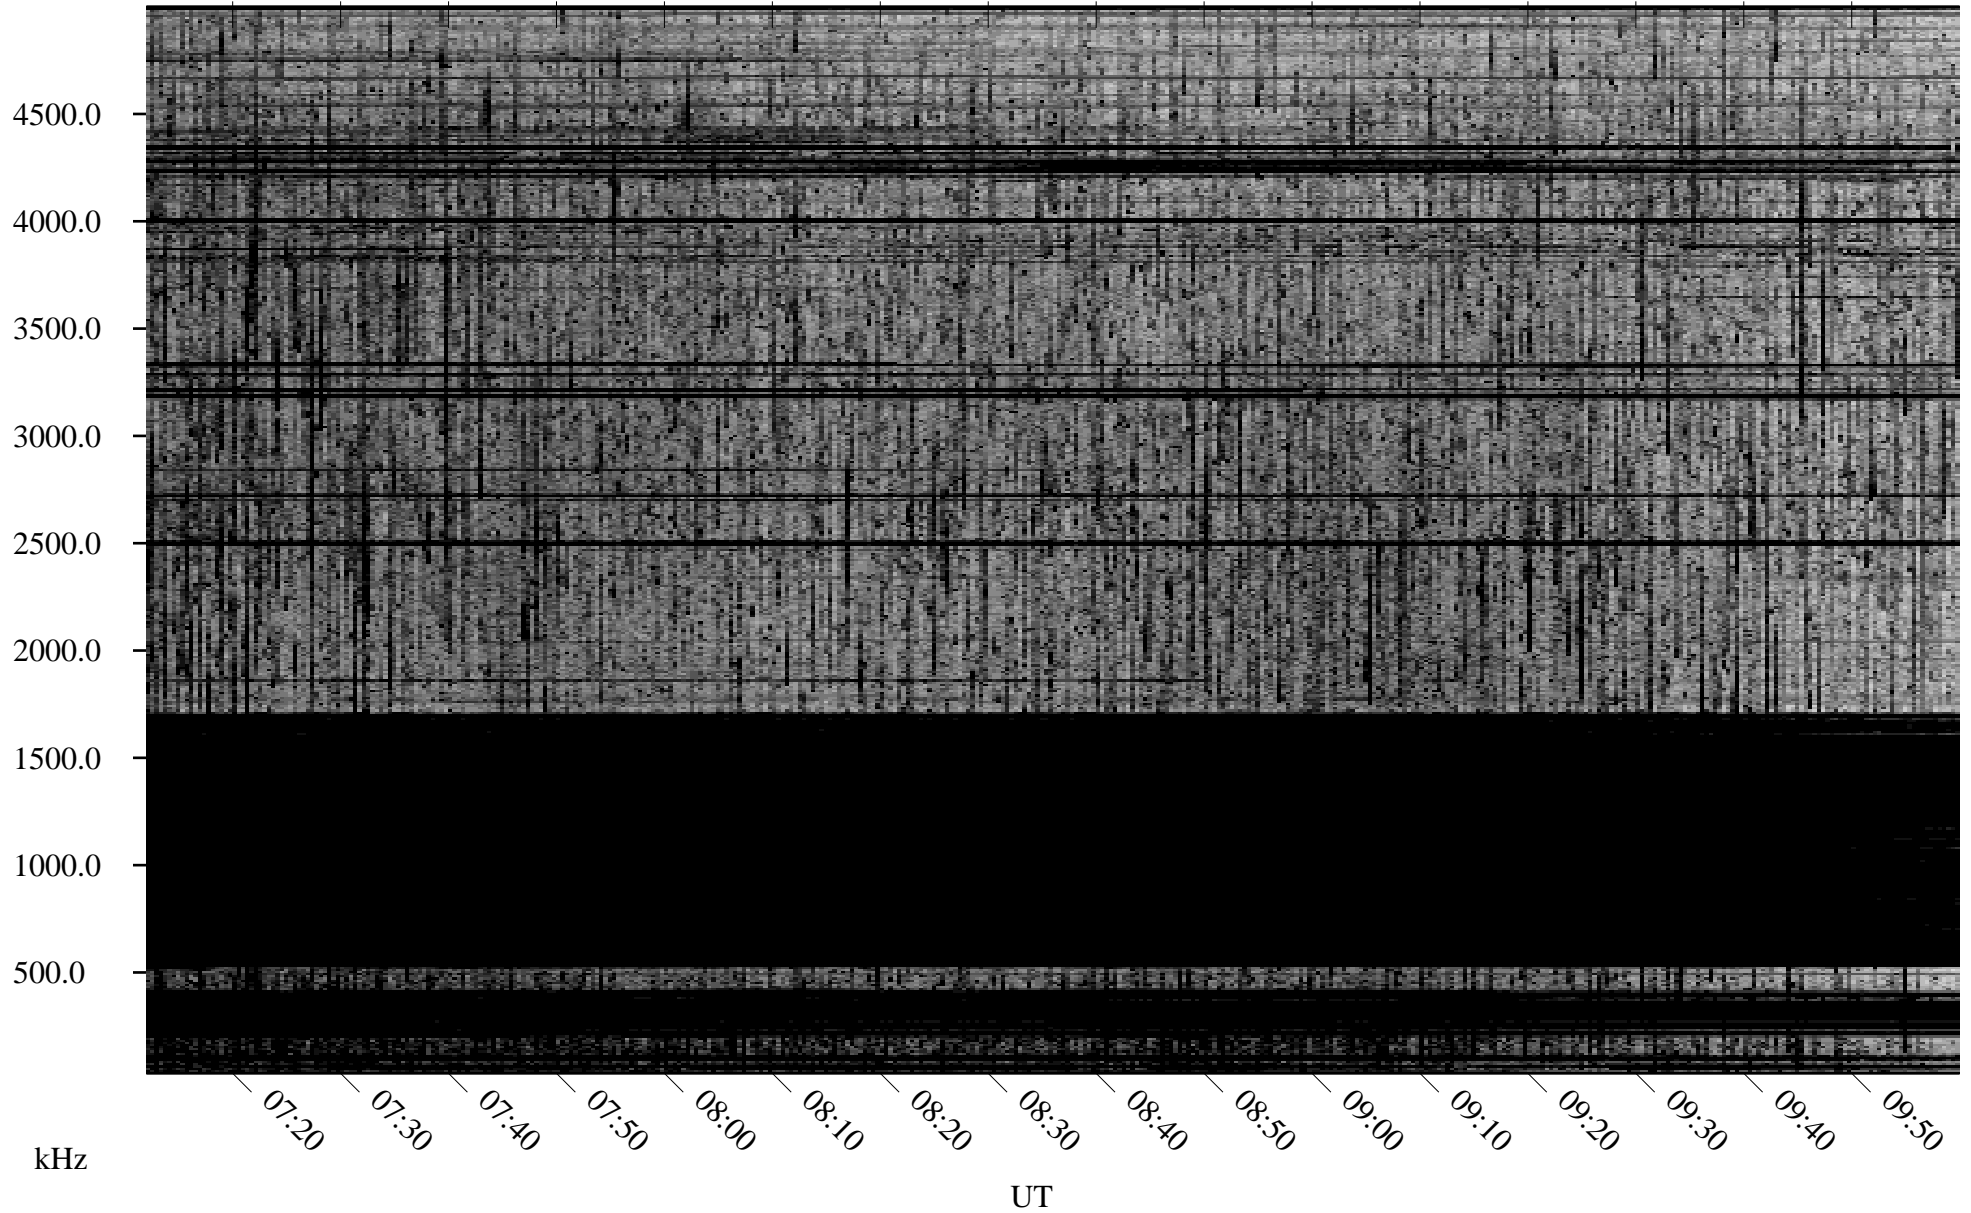

08/01/2009 Churchill, Manitoba

Linear Scale Black = 161 White = 15

ch09213l.r01SUm max_12

Page 1

08/01/2009 Churchill, Manitoba

Linear Scale Black = 161 White = 15

ch09213l.r01SUm max_12

Page 2

08/02/2009 Churchill, Manitoba

Linear Scale Black = 161 White = 15

ch09213l.r01SUm max_12

Page 3

08/02/2009 Churchill, Manitoba

Linear Scale Black = 161 White = 15

ch09213l.r01SUm max_12

Page 4

08/02/2009 Churchill, Manitoba

Linear Scale Black = 161 White = 15

ch09213l.r01SUm max_12

Page 5

08/02/2009 Churchill, Manitoba

Linear Scale Black = 161 White = 15

ch09213l.r01SUm max_12

Page 6

08/02/2009 Churchill, Manitoba

Linear Scale Black = 161 White = 15

ch09213l.r01SUm max_12

Page 7

08/02/2009 Churchill, Manitoba

Linear Scale Black = 161 White = 15

ch09213l.r01SUm max_12

Page 8