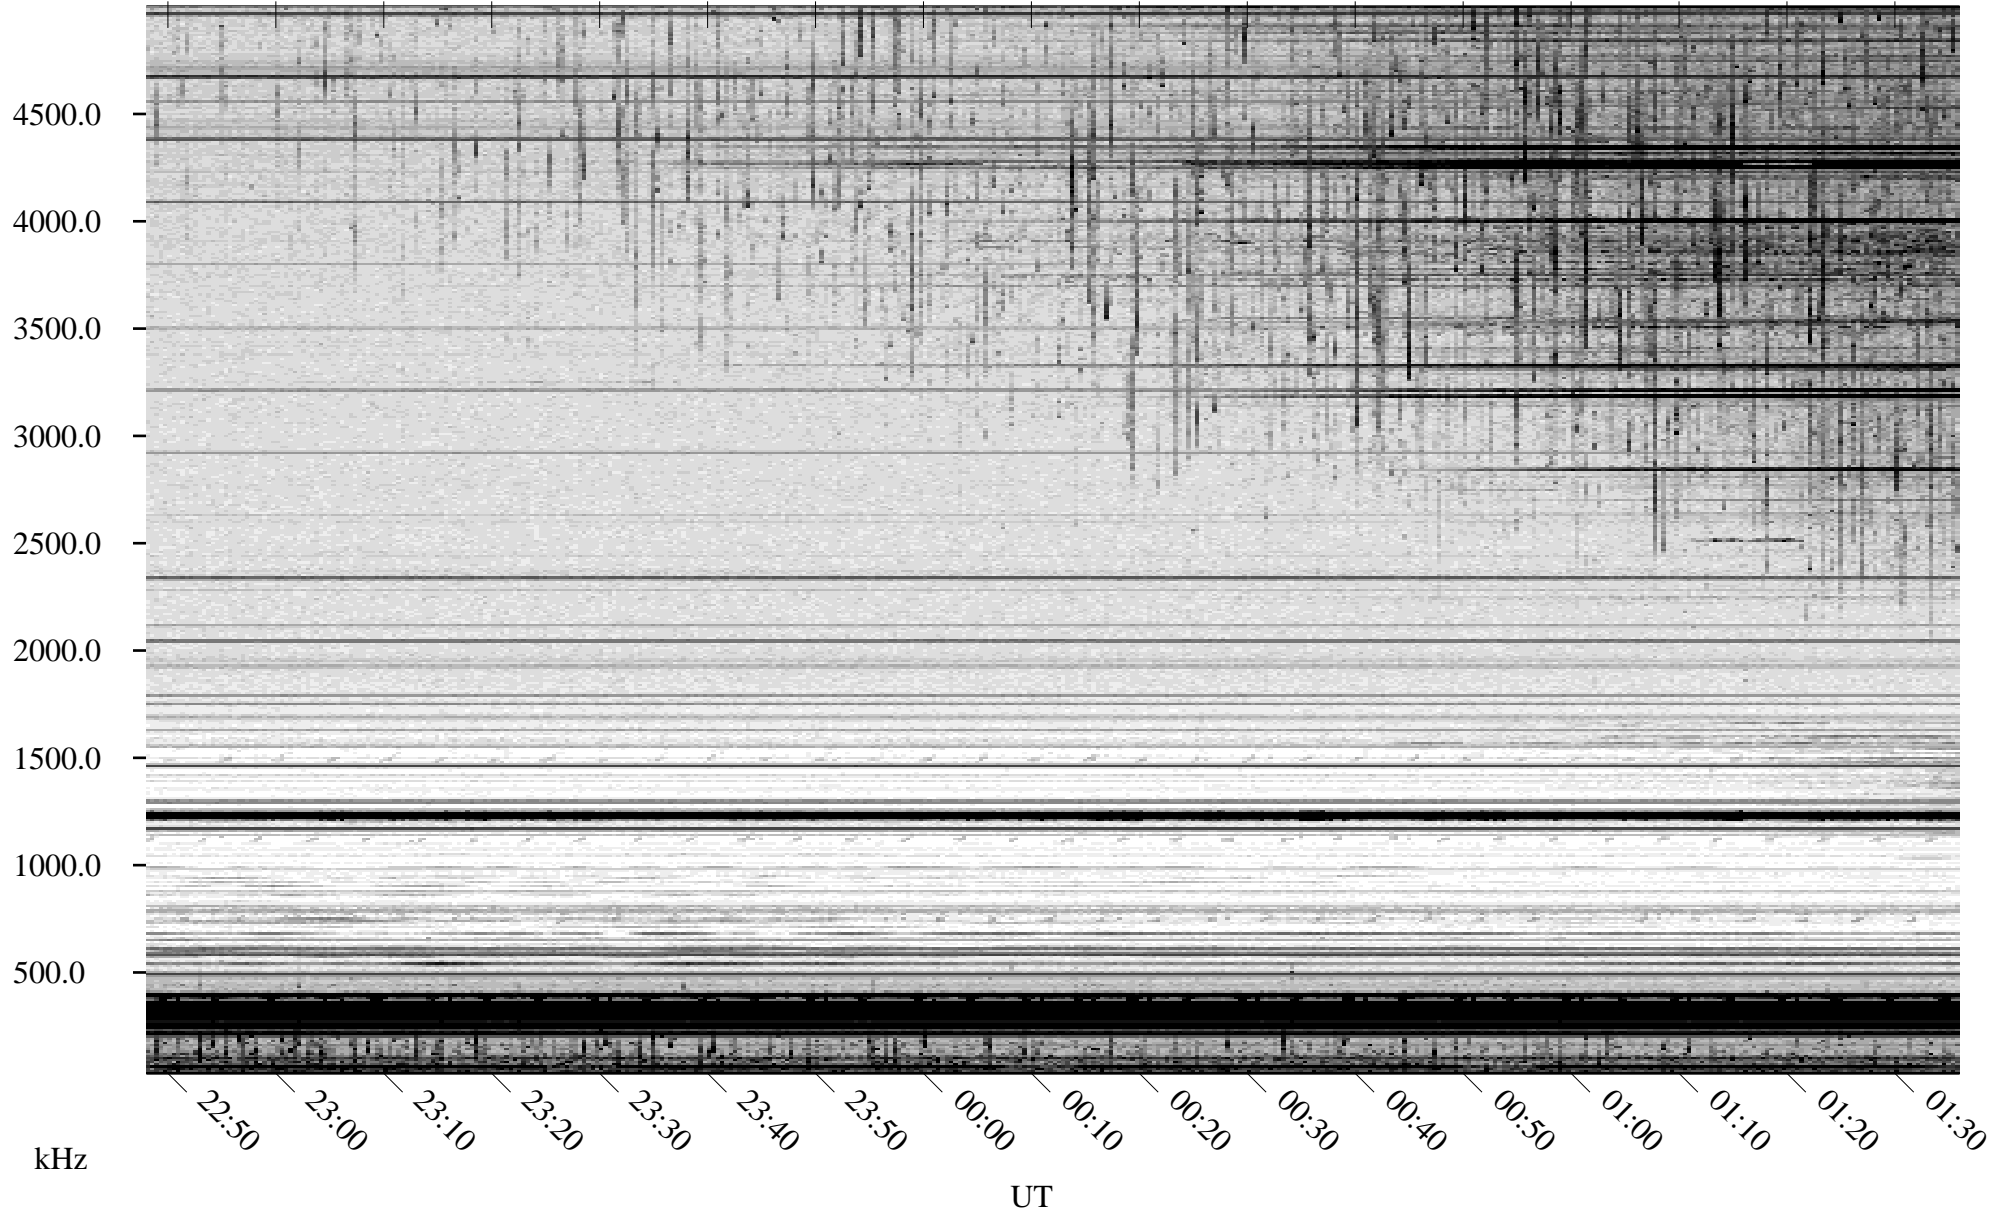

08/01/2009 Churchill, Manitoba

Linear Scale Black = 161 White = 15

ch09213l.r01SUm max_12

Page 1

08/01/2009 Churchill, Manitoba

Linear Scale Black = 161 White = 15

ch09213l.r01SUm max_12

Page 2

08/02/2009 Churchill, Manitoba

Linear Scale Black = 161 White = 15

ch09213l.r01SUm max_12

Page 3

08/02/2009 Churchill, Manitoba

Linear Scale Black = 161 White = 15

ch09213l.r01SUm max_12

Page 4

08/02/2009 Churchill, Manitoba

Linear Scale Black = 161 White = 15

ch09213l.r01SUm max_12

Page 5

08/02/2009 Churchill, Manitoba

Linear Scale Black = 161 White = 15

ch09213l.r01SUm max_12

Page 6

08/02/2009 Churchill, Manitoba

Linear Scale Black = 161 White = 15

ch09213l.r01SUm max_12

Page 7

08/02/2009 Churchill, Manitoba

Linear Scale Black = 161 White = 15

ch09213l.r01SUm max_12

Page 8