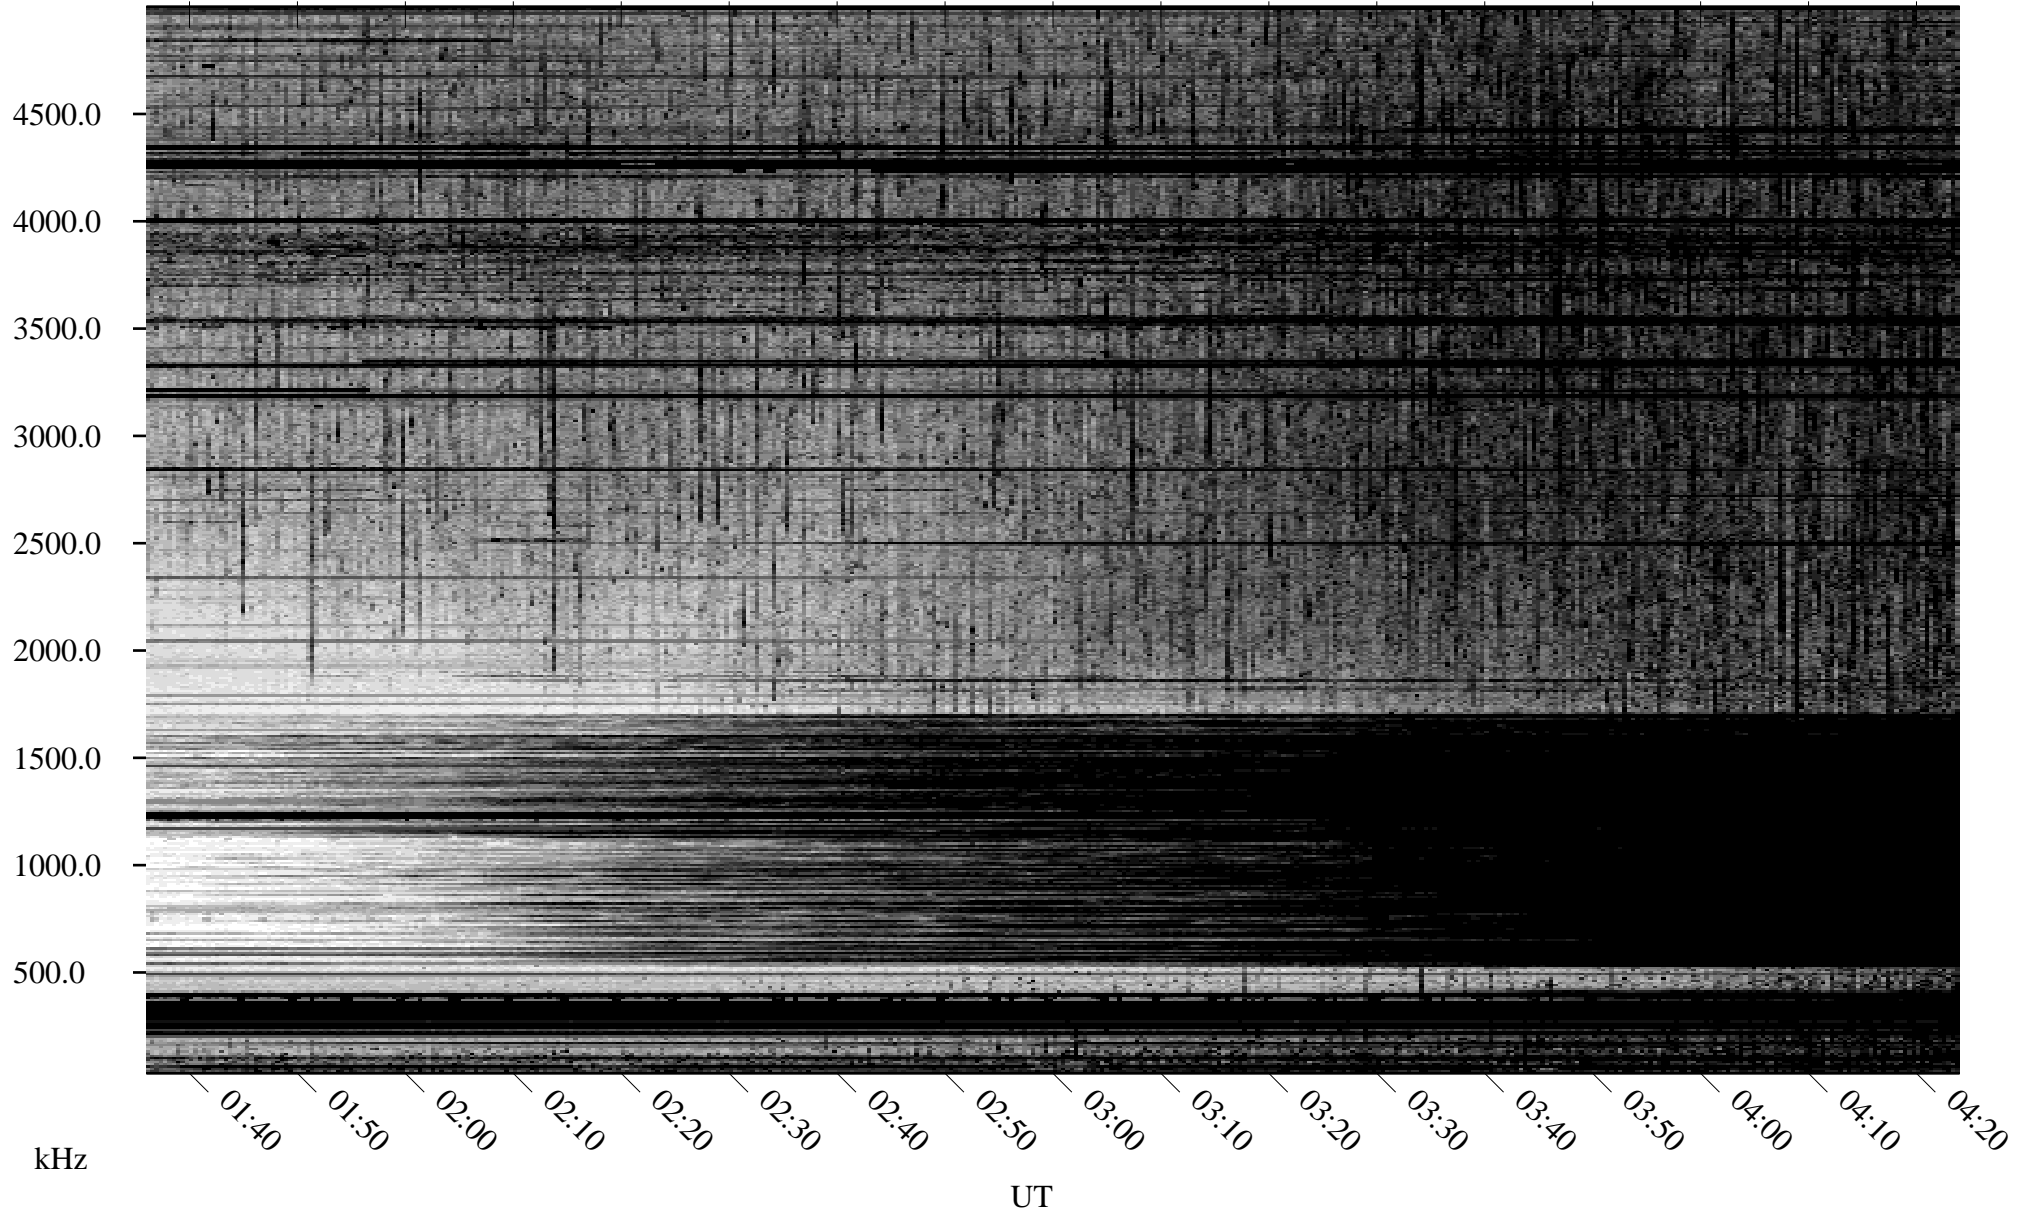

08/01/2009 Churchill, Manitoba

Linear Scale Black = 161 White = 15

ch09213l.r01SUm max_12

Page 1

08/01/2009 Churchill, Manitoba

Linear Scale Black = 161 White = 15

ch09213l.r01SUm max_12

Page 2

08/02/2009 Churchill, Manitoba

Linear Scale Black = 161 White = 15

ch09213l.r01SUm max_12

Page 3

08/02/2009 Churchill, Manitoba

Linear Scale Black = 161 White = 15

ch09213l.r01SUm max_12

Page 4

08/02/2009 Churchill, Manitoba

Linear Scale Black = 161 White = 15

ch09213l.r01SUm max_12

Page 5

08/02/2009 Churchill, Manitoba

Linear Scale Black = 161 White = 15

ch09213l.r01SUm max_12

Page 6

08/02/2009 Churchill, Manitoba

Linear Scale Black = 161 White = 15

ch09213l.r01SUm max_12

Page 7

08/02/2009 Churchill, Manitoba

Linear Scale Black = 161 White = 15

ch09213l.r01SUm max_12

Page 8