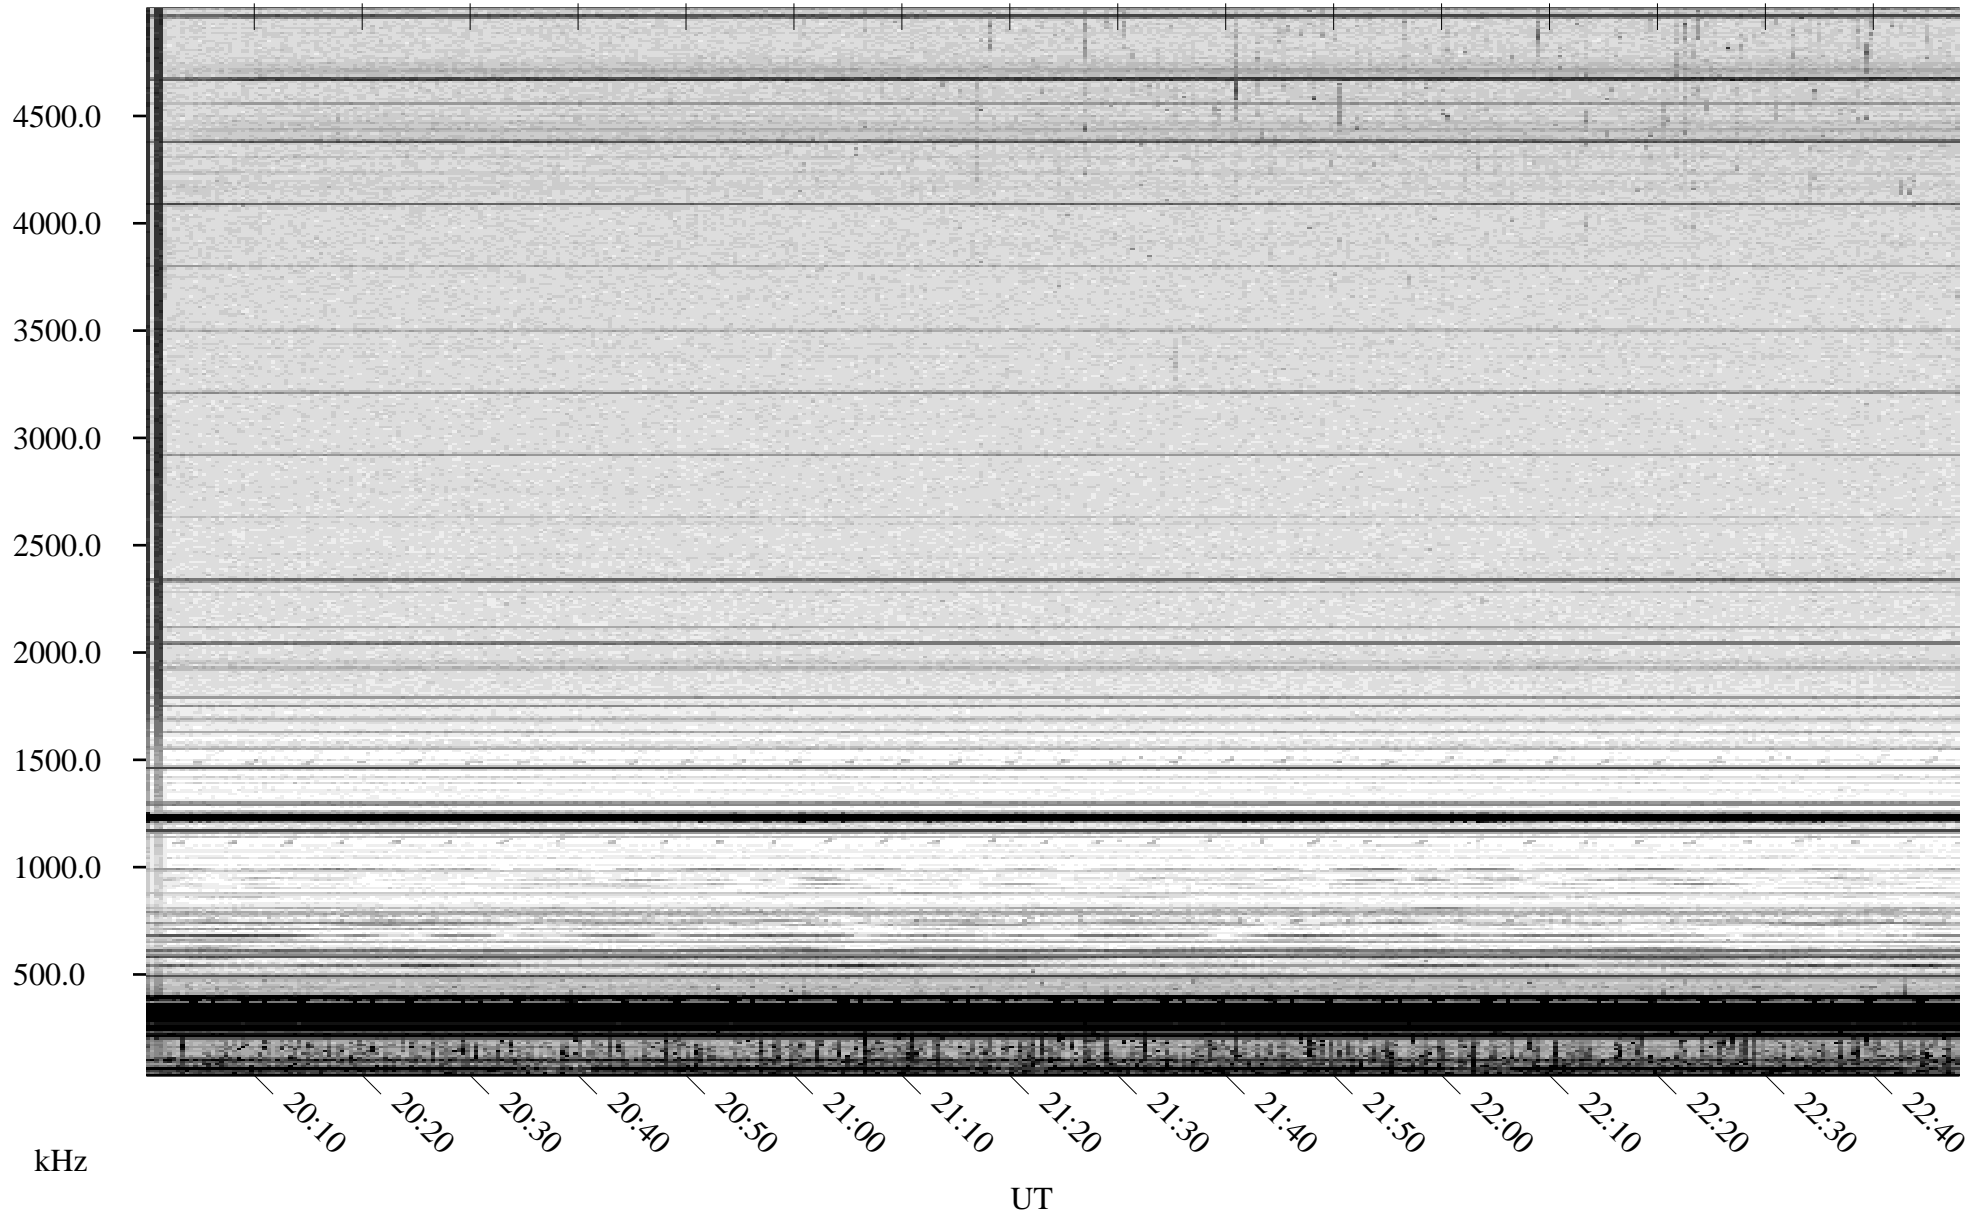

08/01/2009 Churchill, Manitoba

Linear Scale Black = 161 White = 15

ch09213l.r01SUm max_12

Page 1

08/01/2009 Churchill, Manitoba

Linear Scale Black = 161 White = 15

ch09213l.r01SUm max_12

Page 2

08/02/2009 Churchill, Manitoba

Linear Scale Black = 161 White = 15

ch09213l.r01SUm max_12

Page 3

08/02/2009 Churchill, Manitoba

Linear Scale Black = 161 White = 15

ch09213l.r01SUm max_12

Page 4

08/02/2009 Churchill, Manitoba

Linear Scale Black = 161 White = 15

ch09213l.r01SUm max_12

Page 5

08/02/2009 Churchill, Manitoba

Linear Scale Black = 161 White = 15

ch09213l.r01SUm max_12

Page 6

08/02/2009 Churchill, Manitoba

Linear Scale Black = 161 White = 15

ch09213l.r01SUm max_12

Page 7

08/02/2009 Churchill, Manitoba

Linear Scale Black = 161 White = 15

ch09213l.r01SUm max_12

Page 8