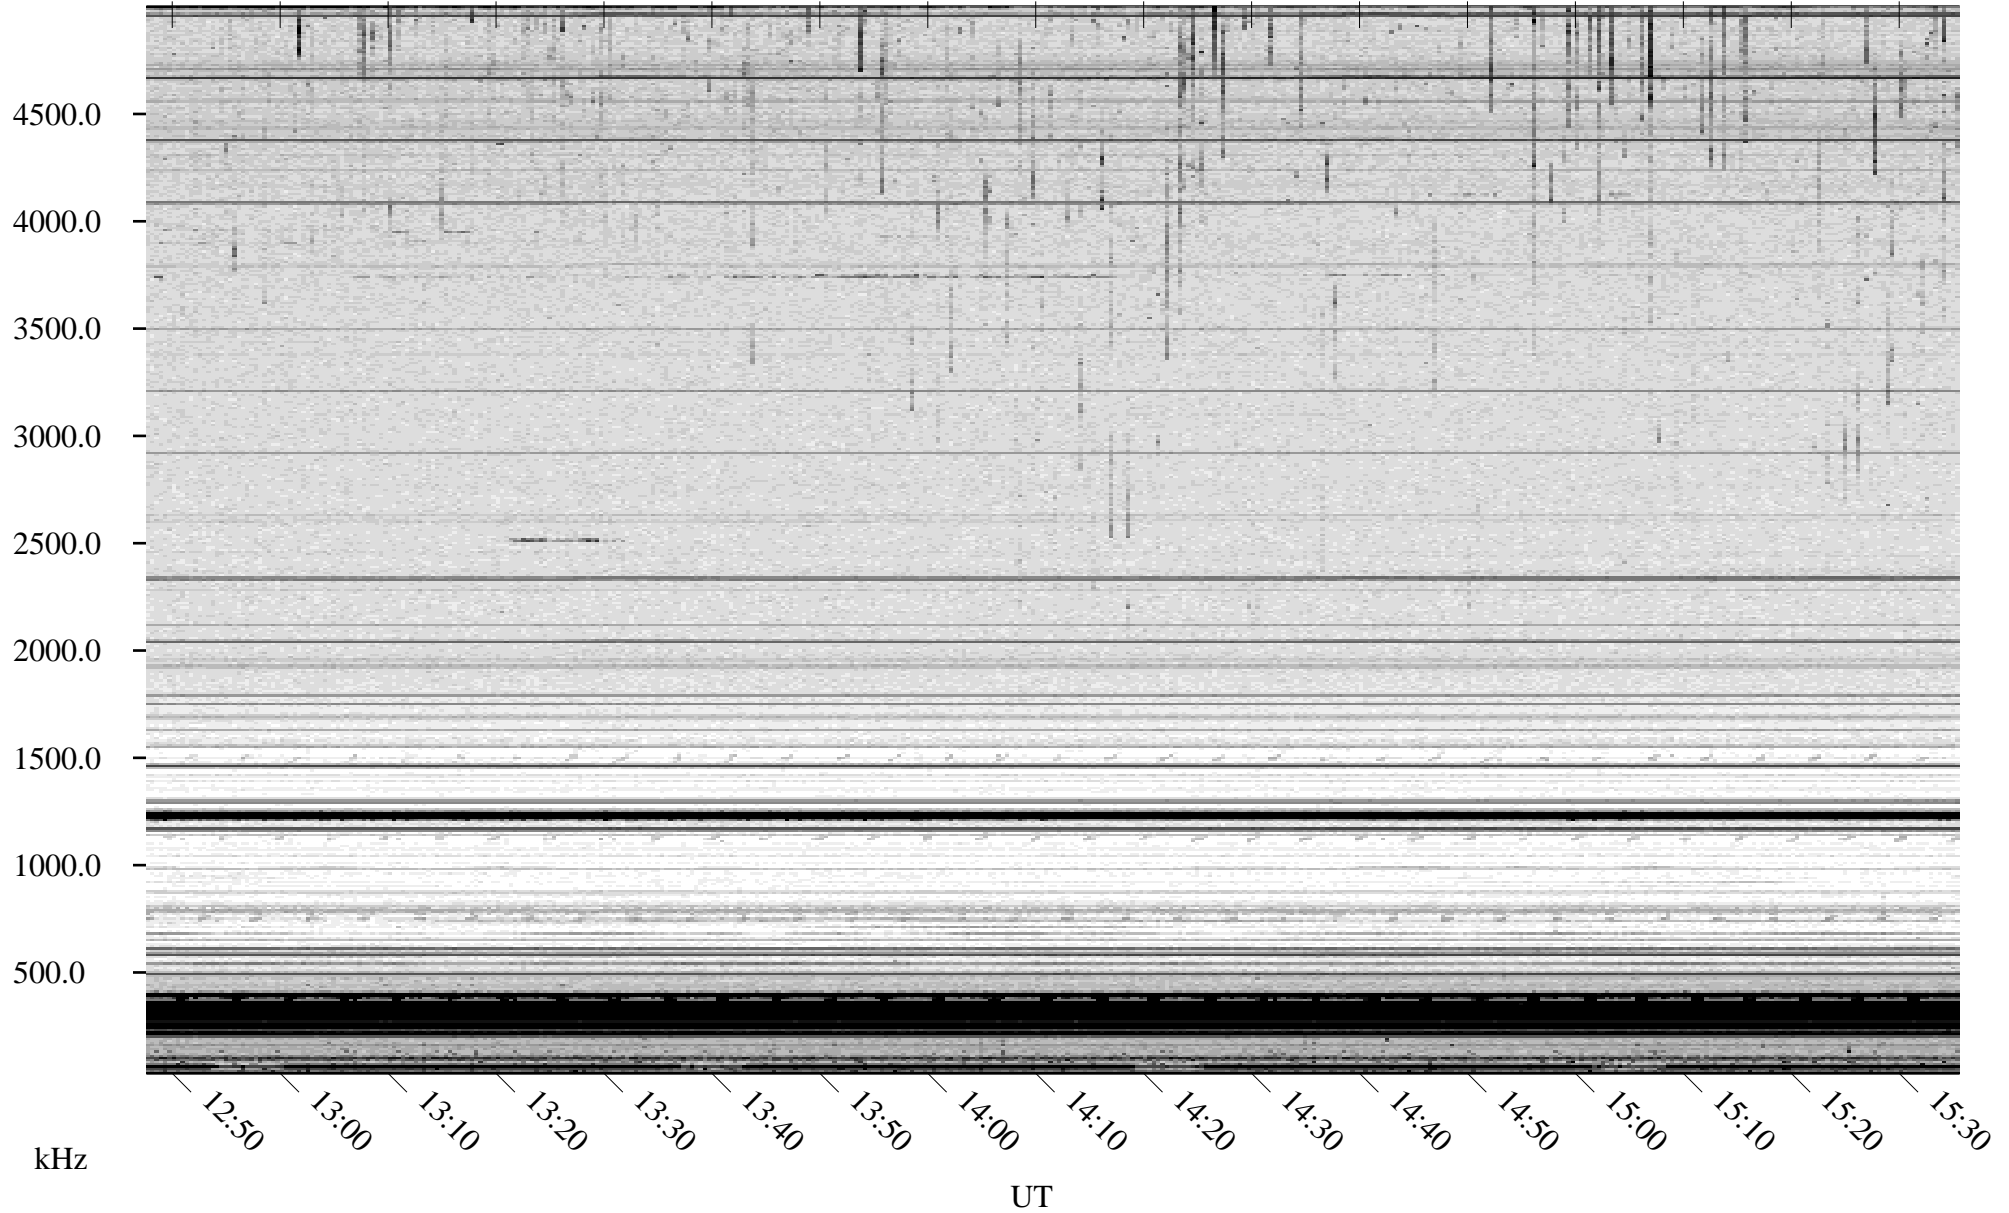

08/01/2009 Churchill, Manitoba

Linear Scale Black = 161 White = 15

ch09213l.r01SUm max_12

Page 1

08/01/2009 Churchill, Manitoba

Linear Scale Black = 161 White = 15

ch09213l.r01SUm max_12

Page 2

08/02/2009 Churchill, Manitoba

Linear Scale Black = 161 White = 15

ch09213l.r01SUm max_12

Page 3

08/02/2009 Churchill, Manitoba

Linear Scale Black = 161 White = 15

ch09213l.r01SUm max_12

Page 4

08/02/2009 Churchill, Manitoba

Linear Scale Black = 161 White = 15

ch09213l.r01SUm max_12

Page 5

08/02/2009 Churchill, Manitoba

Linear Scale Black = 161 White = 15

ch09213l.r01SUm max_12

Page 6

08/02/2009 Churchill, Manitoba

Linear Scale Black = 161 White = 15

ch09213l.r01SUm max_12

Page 7

08/02/2009 Churchill, Manitoba

Linear Scale Black = 161 White = 15

ch09213l.r01SUm max_12

Page 8