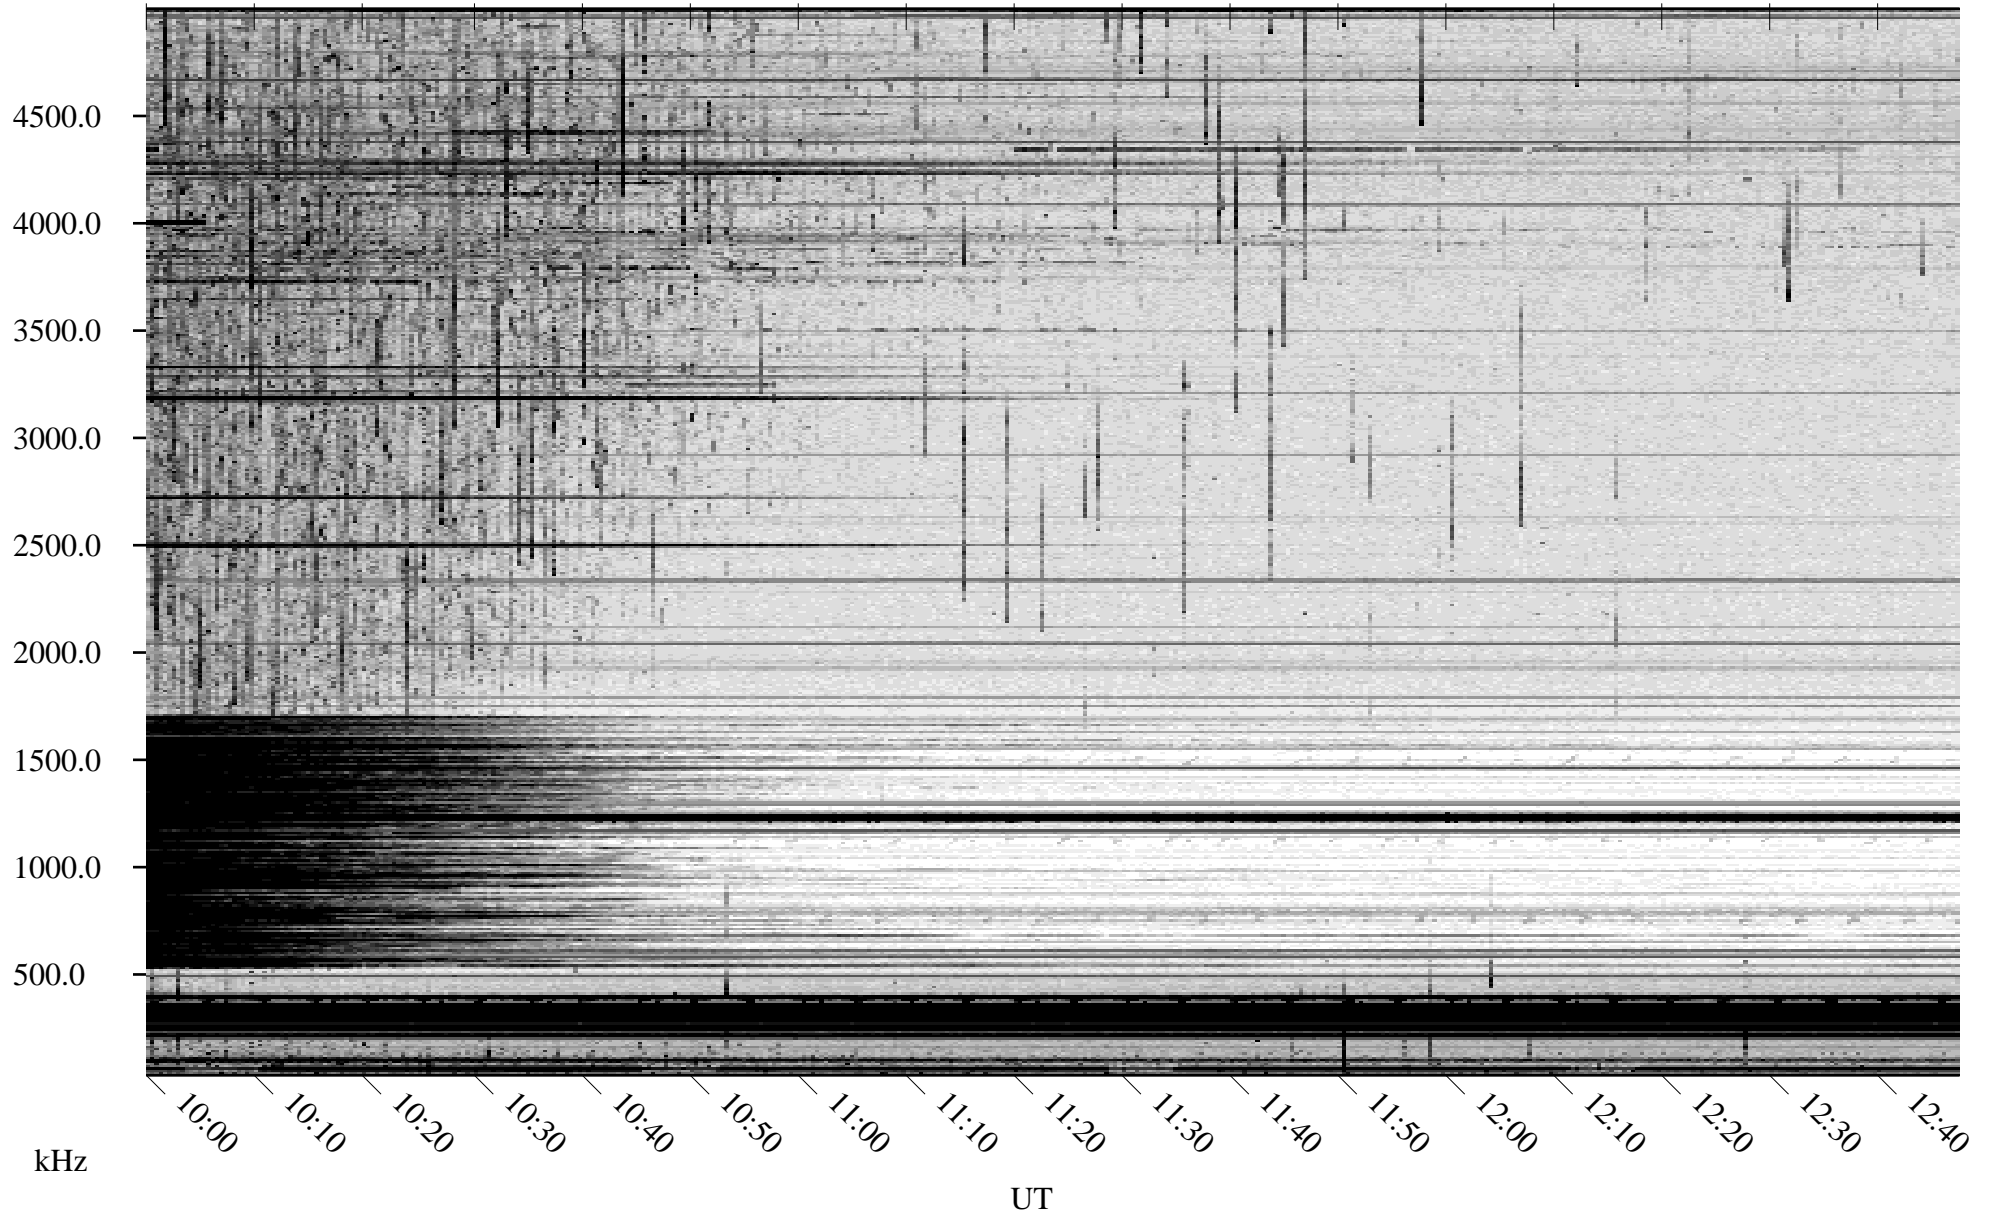

08/01/2009 Churchill, Manitoba

Linear Scale Black = 161 White = 15

ch09213l.r01SUm max_12

Page 1

08/01/2009 Churchill, Manitoba

Linear Scale Black = 161 White = 15

ch09213l.r01SUm max_12

Page 2

08/02/2009 Churchill, Manitoba

Linear Scale Black = 161 White = 15

ch09213l.r01SUm max_12

Page 3

08/02/2009 Churchill, Manitoba

Linear Scale Black = 161 White = 15

ch09213l.r01SUm max_12

Page 4

08/02/2009 Churchill, Manitoba

Linear Scale Black = 161 White = 15

ch09213l.r01SUm max_12

Page 5

08/02/2009 Churchill, Manitoba

Linear Scale Black = 161 White = 15

ch09213l.r01SUm max_12

Page 6

08/02/2009 Churchill, Manitoba

Linear Scale Black = 161 White = 15

ch09213l.r01SUm max_12

Page 7

08/02/2009 Churchill, Manitoba

Linear Scale Black = 161 White = 15

ch09213l.r01SUm max_12

Page 8