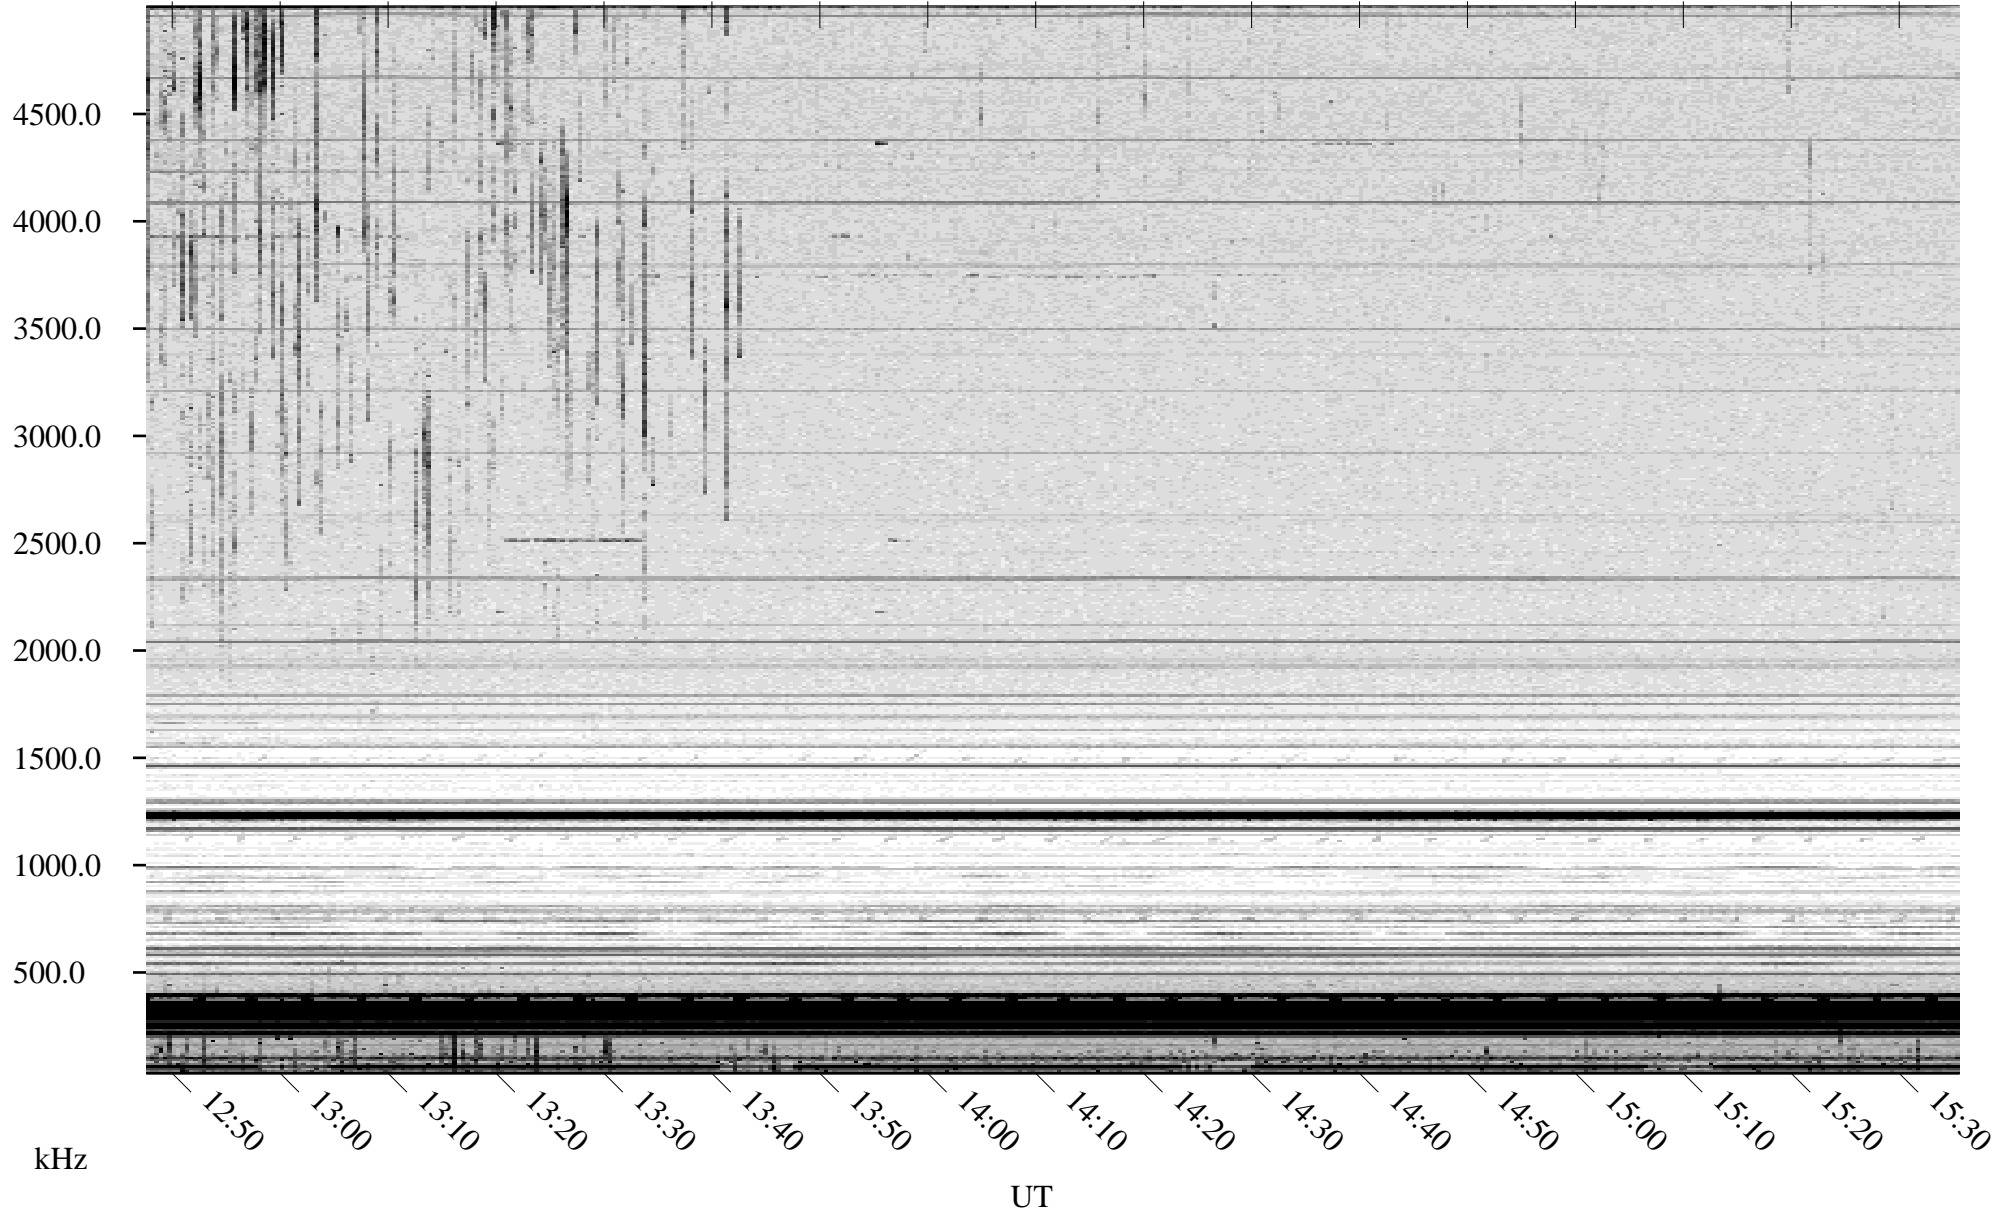

08/02/2009 Churchill, Manitoba

Linear Scale Black = 161 White = 15

ch09214l.r01SUm max_12

Page 1

08/02/2009 Churchill, Manitoba

Linear Scale Black = 161 White = 15

ch09214l.r01SUm max_12

Page 2

08/03/2009 Churchill, Manitoba

Linear Scale Black = 161 White = 15

ch09214l.r01SUm max_12

Page 3

08/03/2009 Churchill, Manitoba

Linear Scale Black = 161 White = 15

ch09214l.r01SUm max_12

Page 4

08/03/2009 Churchill, Manitoba

Linear Scale Black = 161 White = 15

ch09214l.r01SUm max_12

Page 5

08/03/2009 Churchill, Manitoba

Linear Scale Black = 161 White = 15

ch09214l.r01SUm max_12

Page 6

08/03/2009 Churchill, Manitoba

Linear Scale Black = 161 White = 15

ch09214l.r01SUm max_12

Page 7

08/03/2009 Churchill, Manitoba

Linear Scale Black = 161 White = 15

ch09214l.r01SUm max_12

Page 8