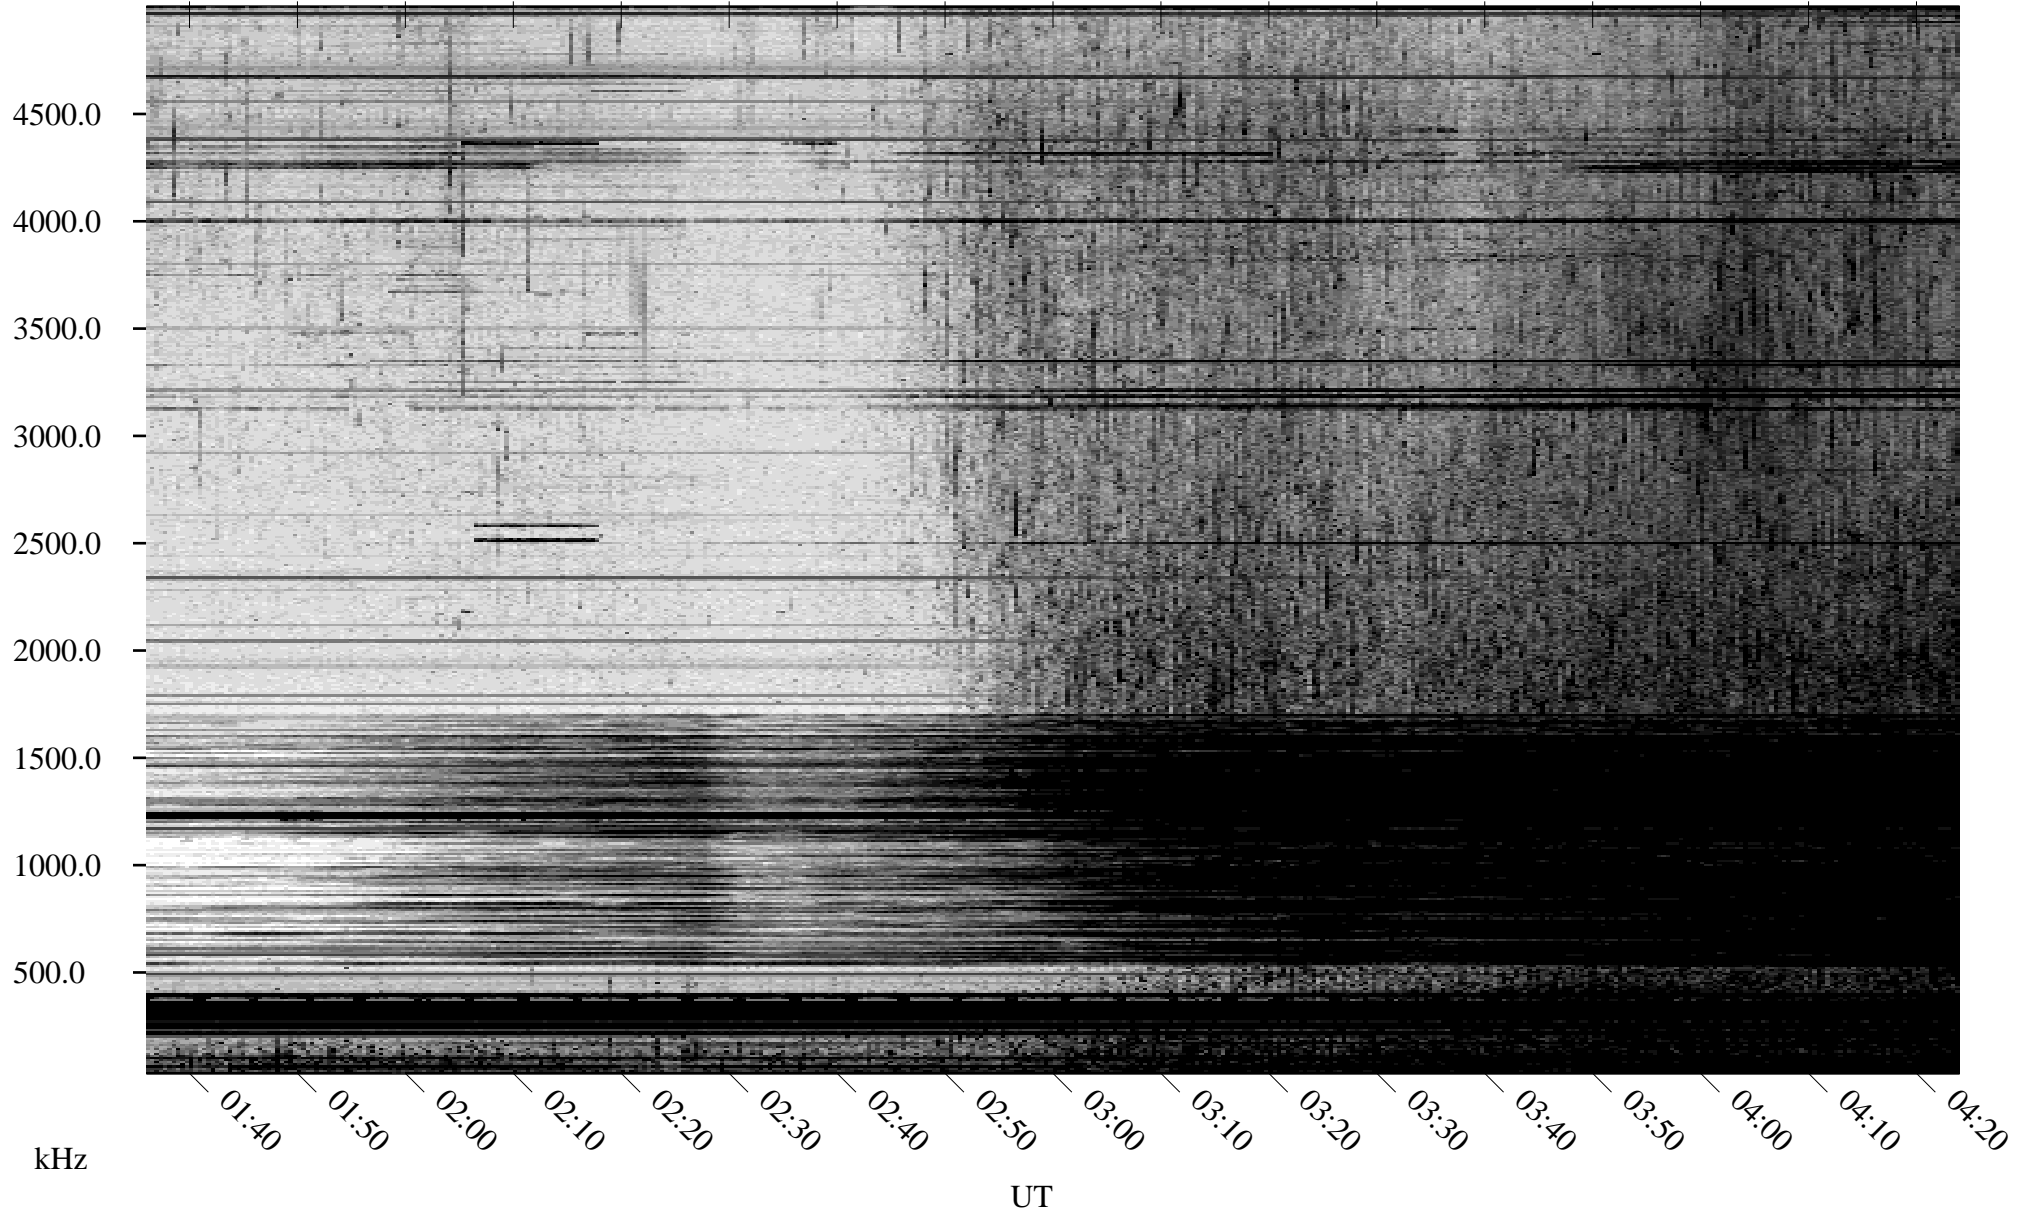

08/02/2009 Churchill, Manitoba

Linear Scale Black = 161 White = 15

ch09214l.r01SUm max_12

Page 1

08/02/2009 Churchill, Manitoba

Linear Scale Black = 161 White = 15

ch09214l.r01SUm max_12

Page 2

08/03/2009 Churchill, Manitoba

Linear Scale Black = 161 White = 15

ch09214l.r01SUm max_12

Page 3

08/03/2009 Churchill, Manitoba

Linear Scale Black = 161 White = 15

ch09214l.r01SUm max_12

Page 4

08/03/2009 Churchill, Manitoba

Linear Scale Black = 161 White = 15

ch09214l.r01SUm max_12

Page 5

08/03/2009 Churchill, Manitoba

Linear Scale Black = 161 White = 15

ch09214l.r01SUm max_12

Page 6

08/03/2009 Churchill, Manitoba

Linear Scale Black = 161 White = 15

ch09214l.r01SUm max_12

Page 7

08/03/2009 Churchill, Manitoba

Linear Scale Black = 161 White = 15

ch09214l.r01SUm max_12

Page 8