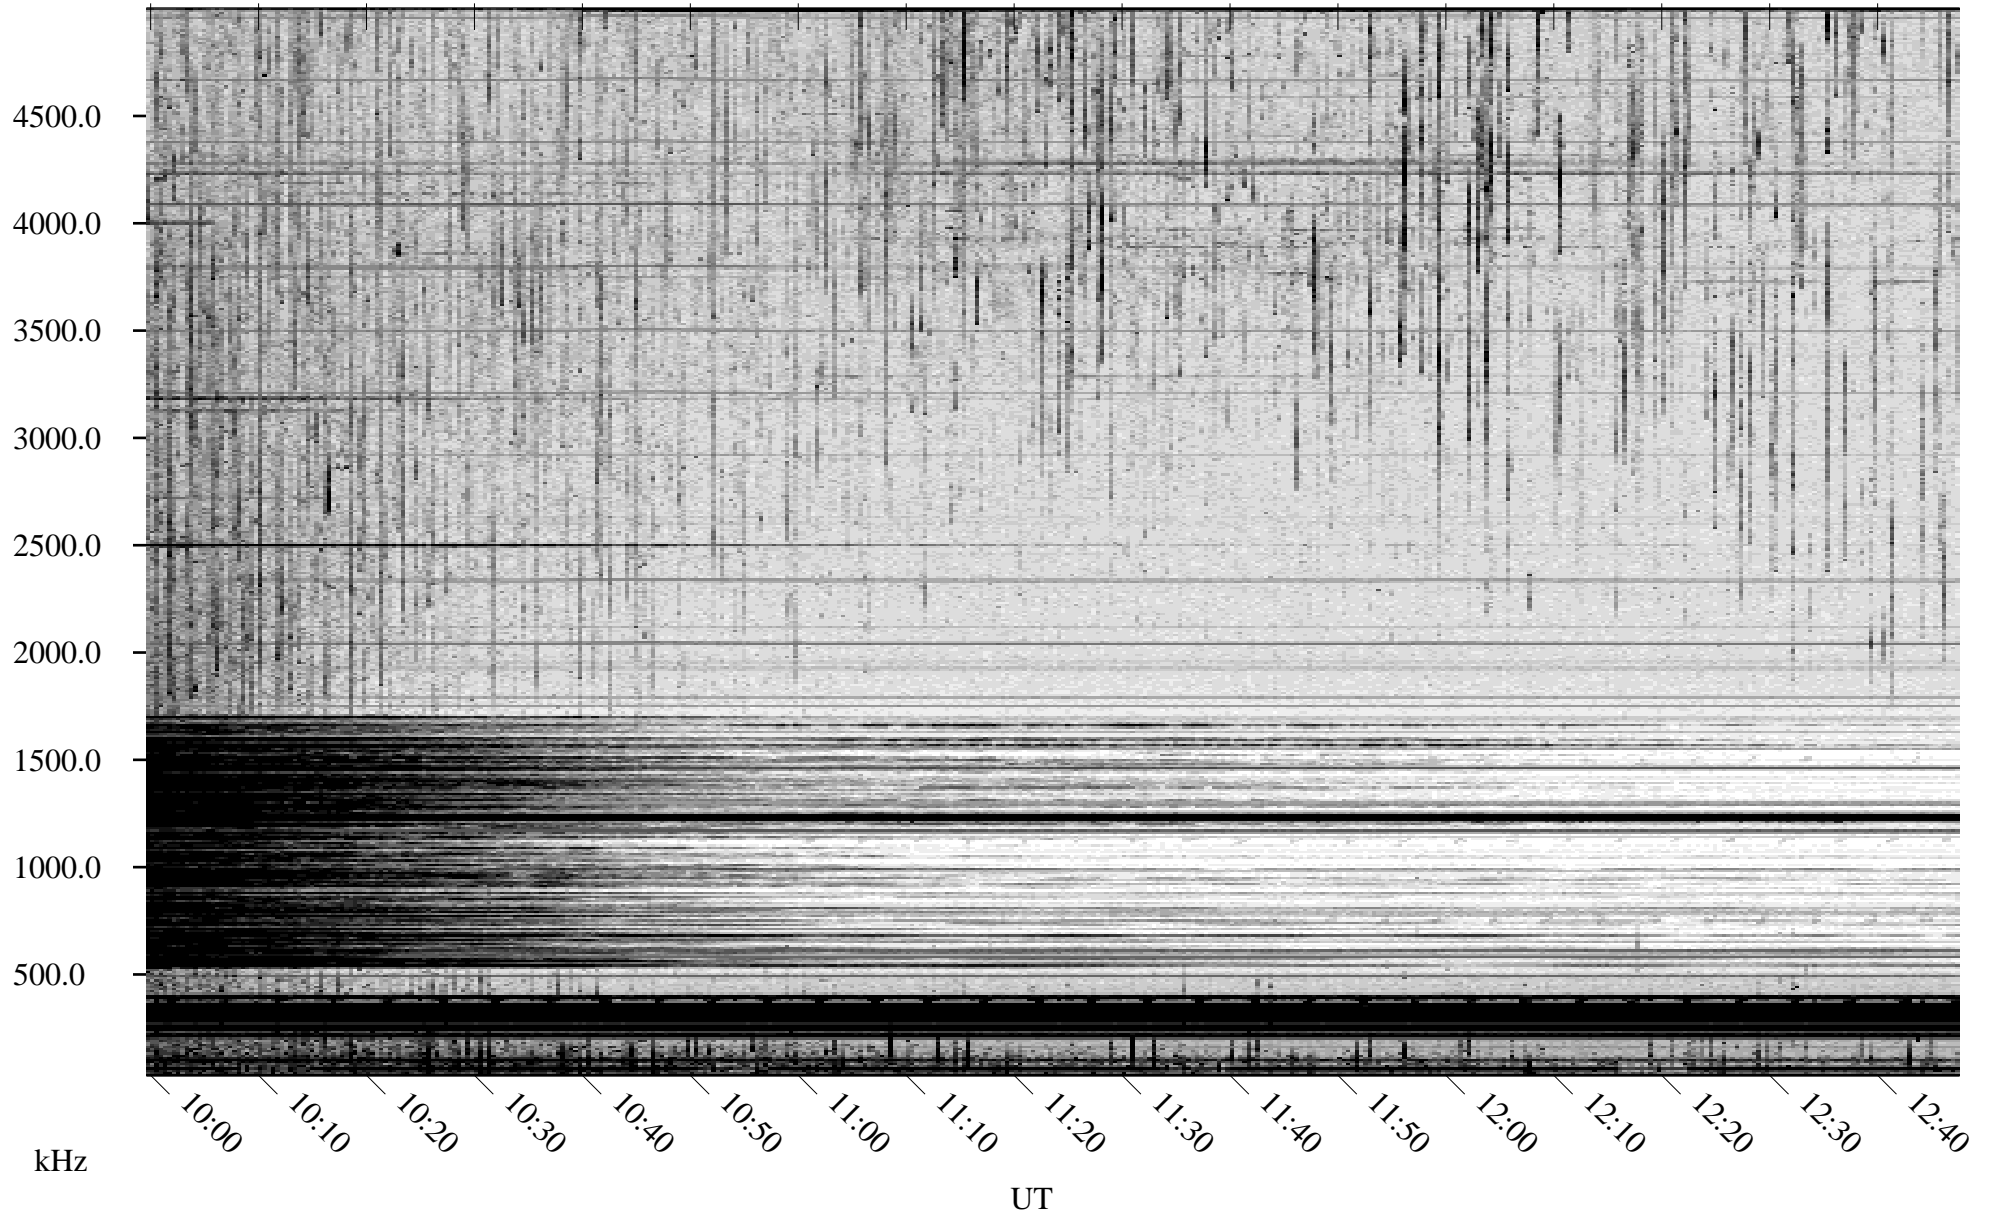

08/02/2009 Churchill, Manitoba

Linear Scale Black = 161 White = 15

ch09214l.r01SUm max_12

Page 1

08/02/2009 Churchill, Manitoba

Linear Scale Black = 161 White = 15

ch09214l.r01SUm max_12

Page 2

08/03/2009 Churchill, Manitoba

Linear Scale Black = 161 White = 15

ch09214l.r01SUm max_12

Page 3

08/03/2009 Churchill, Manitoba

Linear Scale Black = 161 White = 15

ch09214l.r01SUm max_12

Page 4

08/03/2009 Churchill, Manitoba

Linear Scale Black = 161 White = 15

ch09214l.r01SUm max_12

Page 5

08/03/2009 Churchill, Manitoba

Linear Scale Black = 161 White = 15

ch09214l.r01SUm max_12

Page 6

08/03/2009 Churchill, Manitoba

Linear Scale Black = 161 White = 15

ch09214l.r01SUm max_12

Page 7

08/03/2009 Churchill, Manitoba

Linear Scale Black = 161 White = 15

ch09214l.r01SUm max_12

Page 8