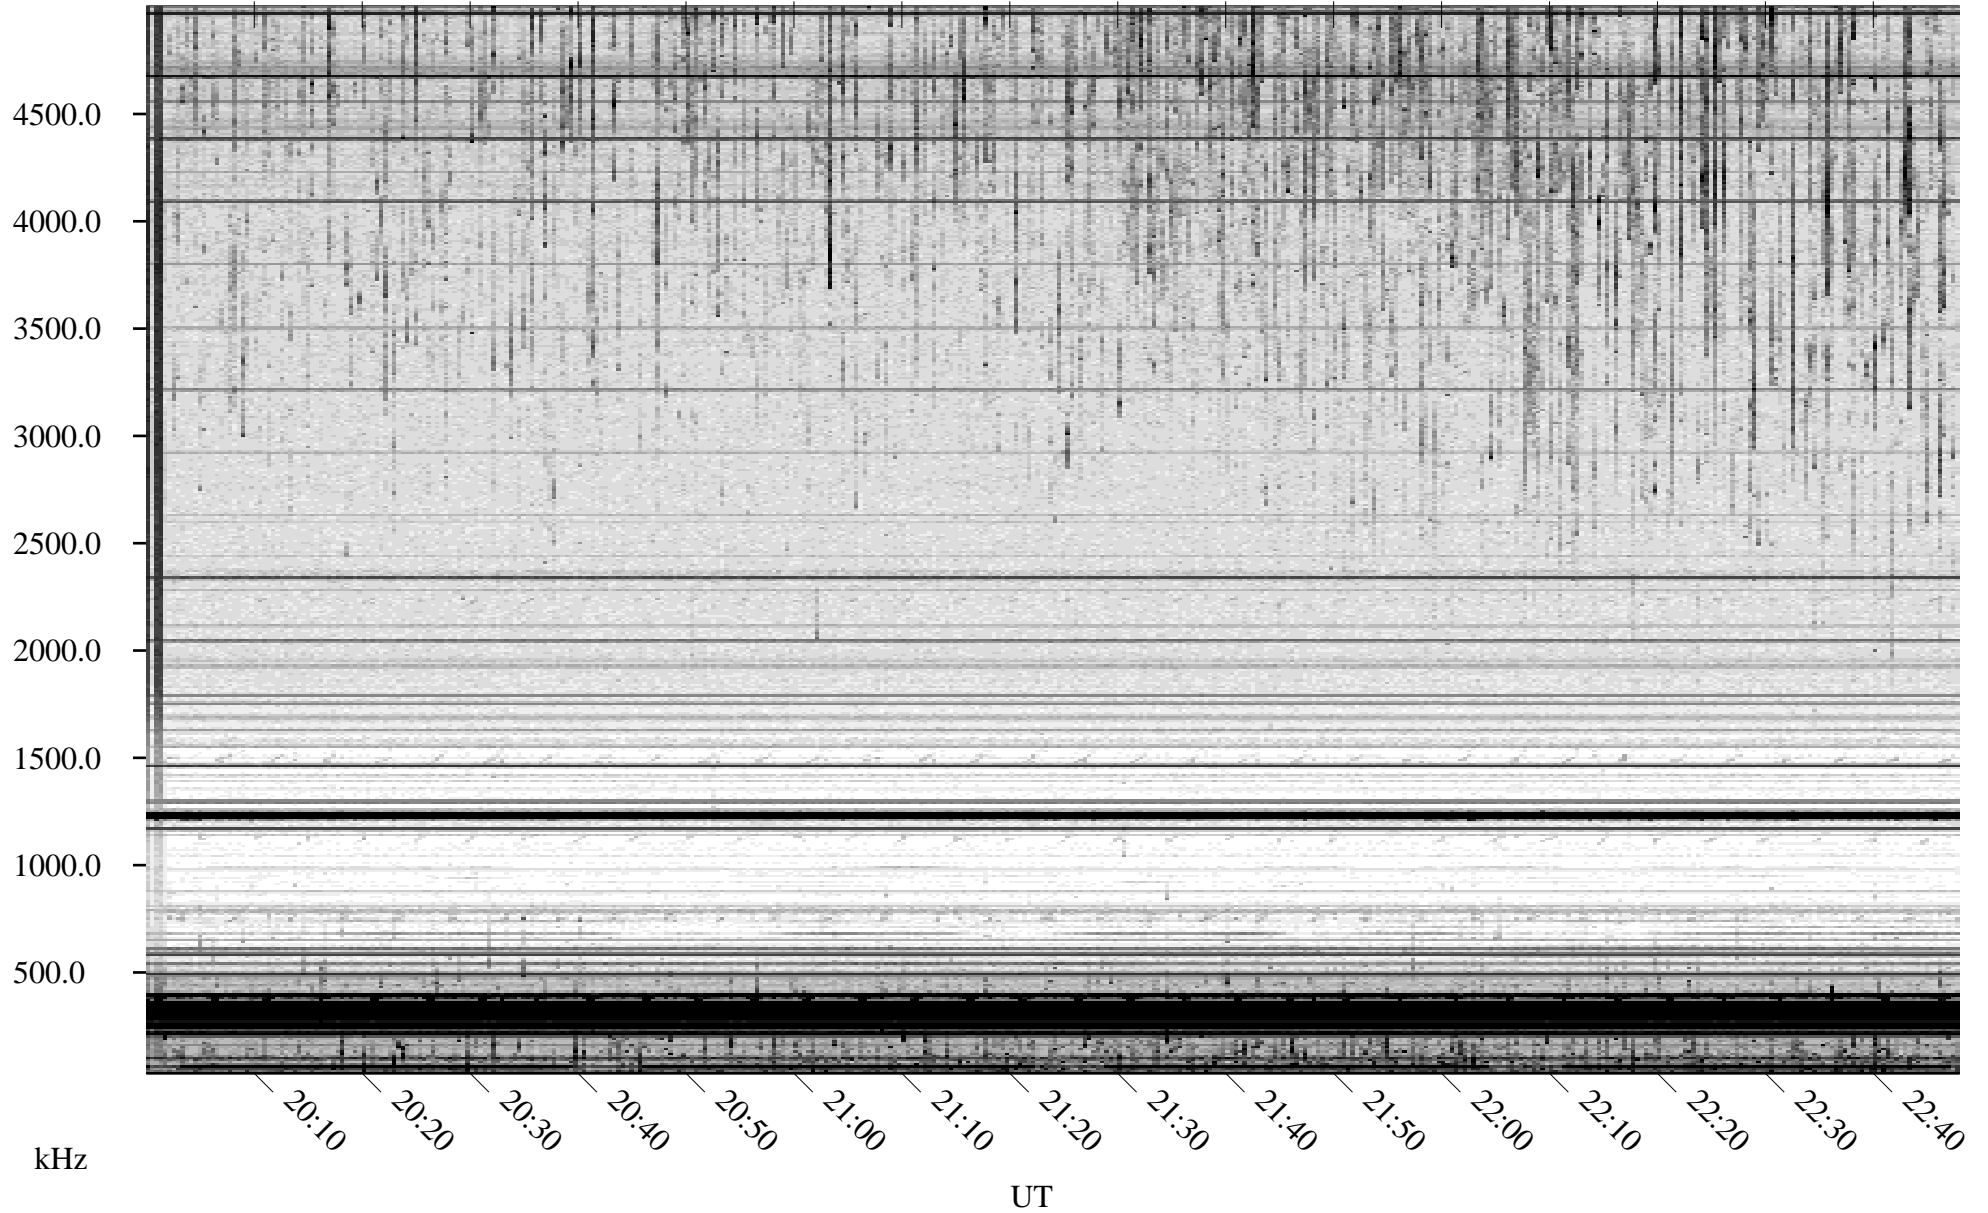

08/02/2009 Churchill, Manitoba

Linear Scale Black = 161 White = 15

ch09214l.r01SUm max_12

Page 1

08/02/2009 Churchill, Manitoba

Linear Scale Black = 161 White = 15

ch09214l.r01SUm max_12

Page 2

08/03/2009 Churchill, Manitoba

Linear Scale Black = 161 White = 15

ch09214l.r01SUm max_12

Page 3

08/03/2009 Churchill, Manitoba

Linear Scale Black = 161 White = 15

ch09214l.r01SUm max_12

Page 4

08/03/2009 Churchill, Manitoba

Linear Scale Black = 161 White = 15

ch09214l.r01SUm max_12

Page 5

08/03/2009 Churchill, Manitoba

Linear Scale Black = 161 White = 15

ch09214l.r01SUm max_12

Page 6

08/03/2009 Churchill, Manitoba

Linear Scale Black = 161 White = 15

ch09214l.r01SUm max_12

Page 7

08/03/2009 Churchill, Manitoba

Linear Scale Black = 161 White = 15

ch09214l.r01SUm max_12

Page 8