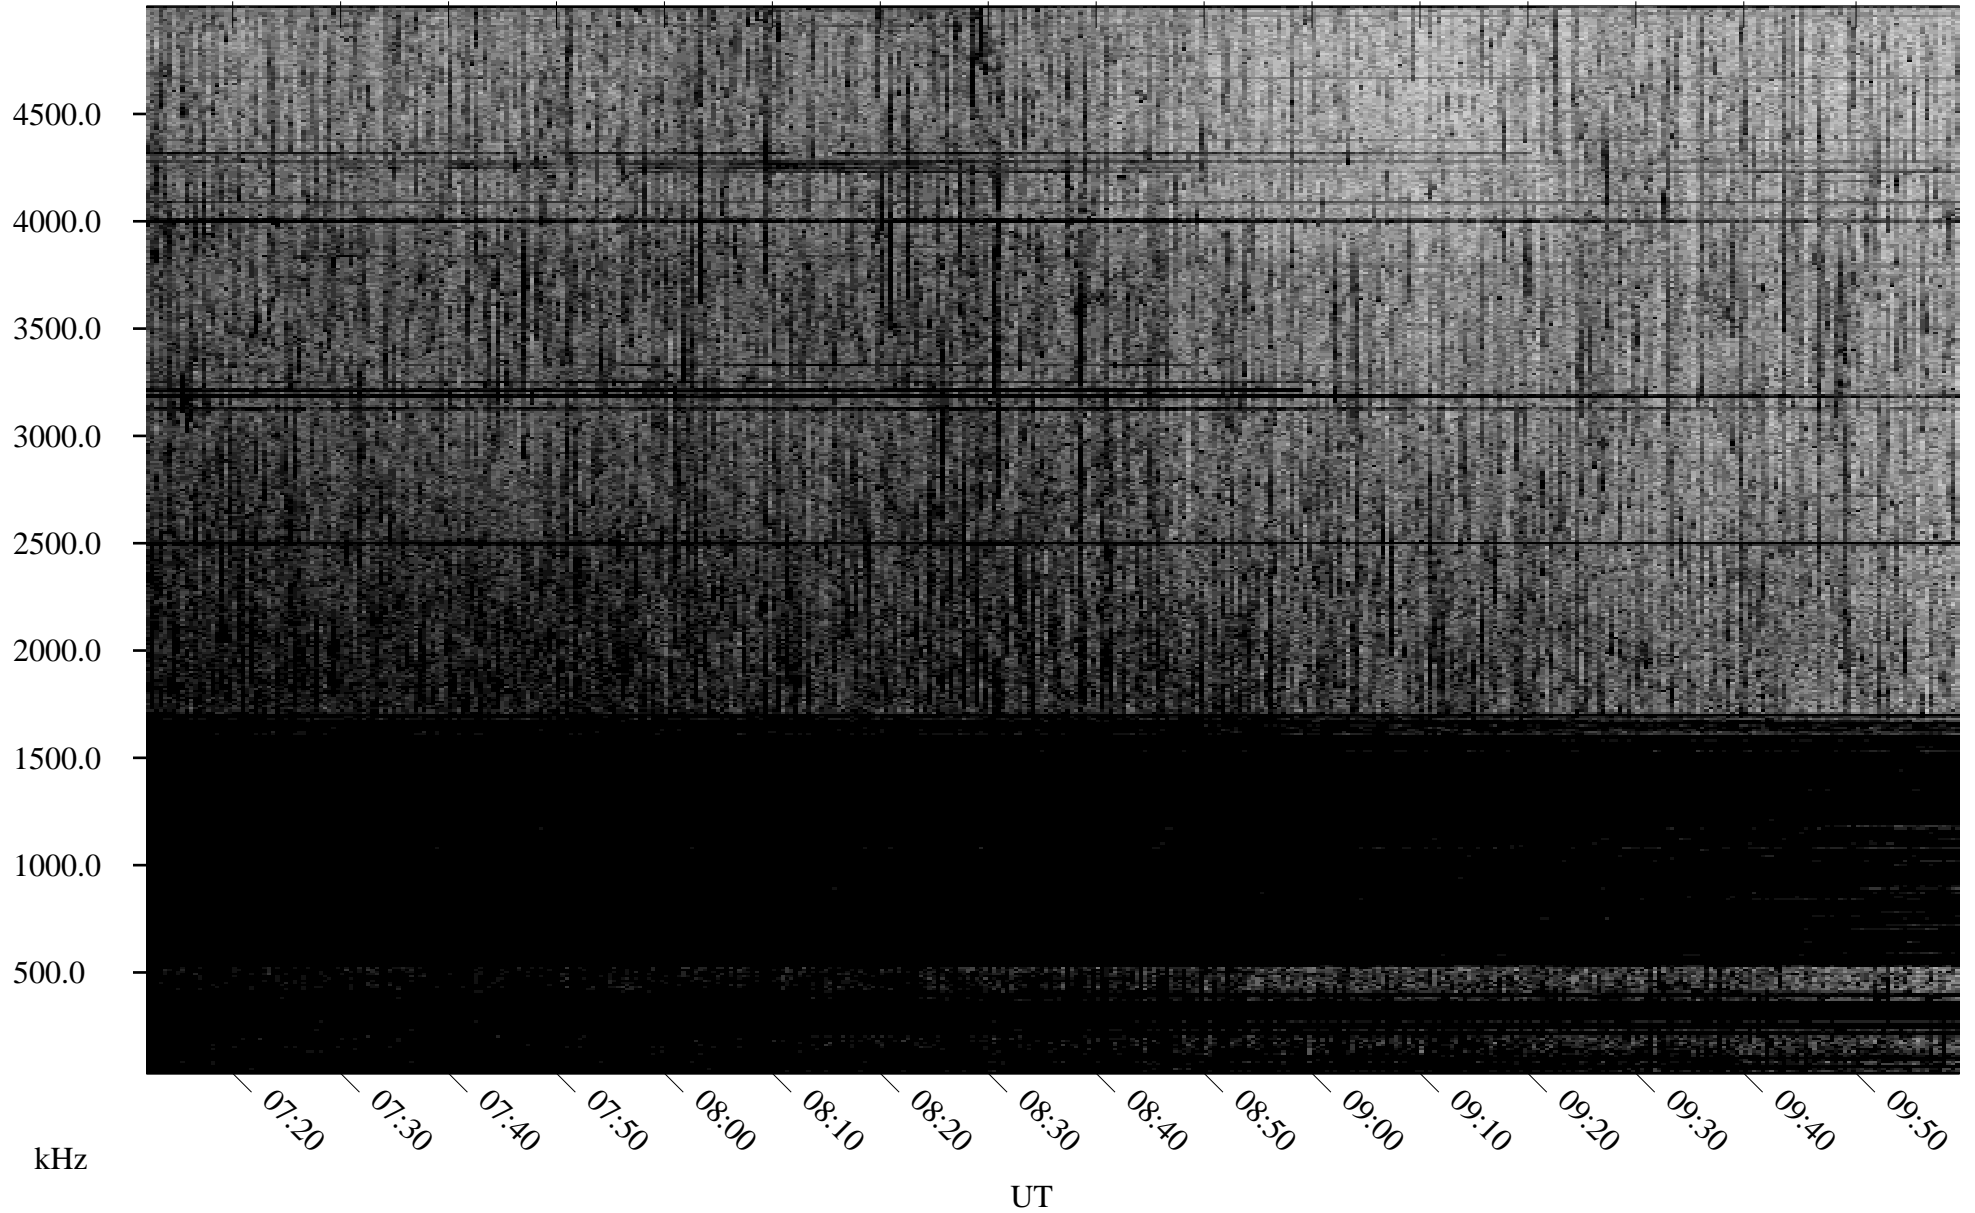

08/02/2009 Churchill, Manitoba

Linear Scale Black = 161 White = 15

ch09214l.r01SUm max_12

Page 1

08/02/2009 Churchill, Manitoba

Linear Scale Black = 161 White = 15

ch09214l.r01SUm max_12

Page 2

08/03/2009 Churchill, Manitoba

Linear Scale Black = 161 White = 15

ch09214l.r01SUm max_12

Page 3

08/03/2009 Churchill, Manitoba

Linear Scale Black = 161 White = 15

ch09214l.r01SUm max_12

Page 4

08/03/2009 Churchill, Manitoba

Linear Scale Black = 161 White = 15

ch09214l.r01SUm max_12

Page 5

08/03/2009 Churchill, Manitoba

Linear Scale Black = 161 White = 15

ch09214l.r01SUm max_12

Page 6

08/03/2009 Churchill, Manitoba

Linear Scale Black = 161 White = 15

ch09214l.r01SUm max_12

Page 7

08/03/2009 Churchill, Manitoba

Linear Scale Black = 161 White = 15

ch09214l.r01SUm max_12

Page 8