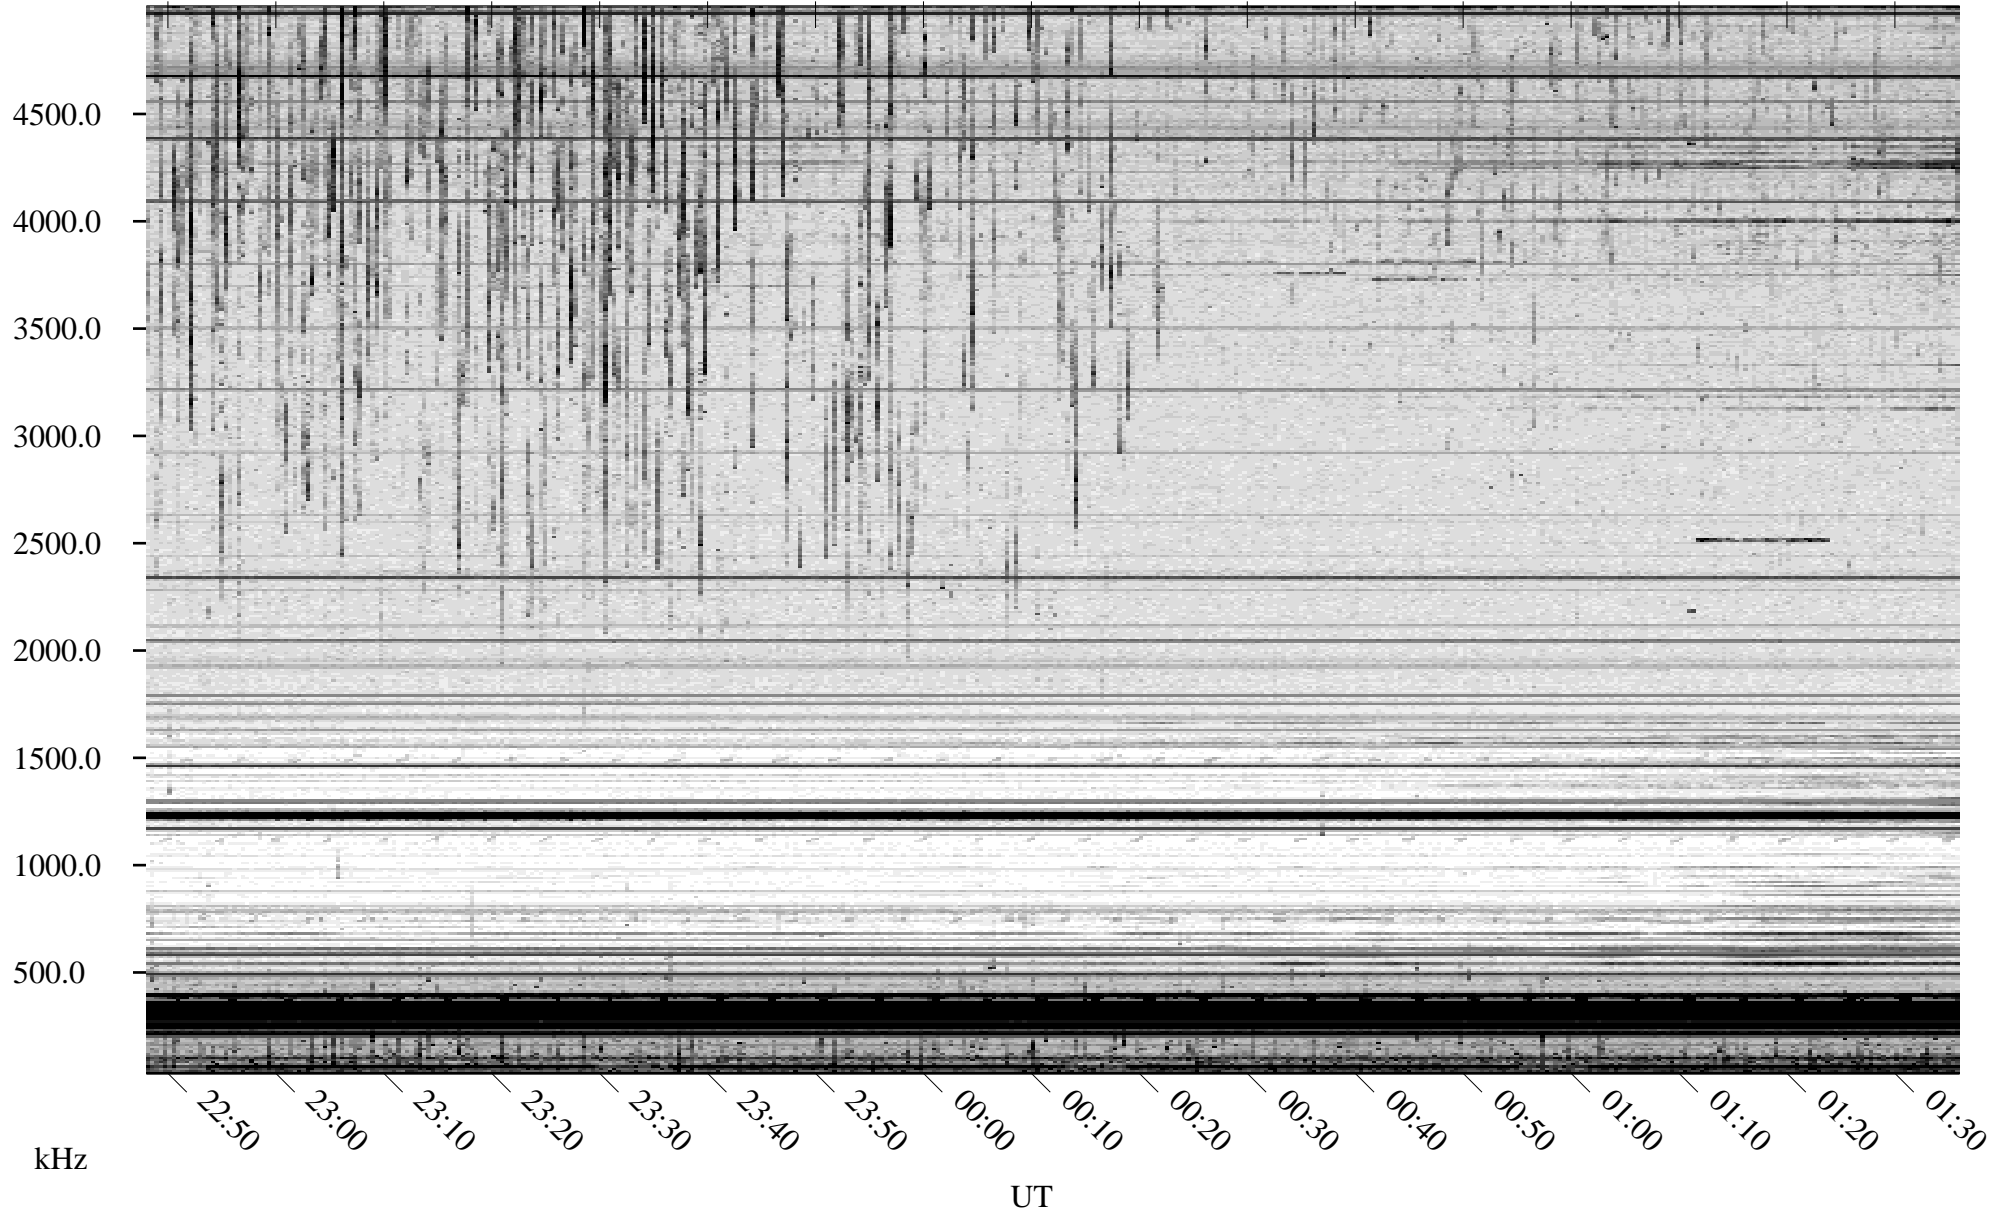

08/02/2009 Churchill, Manitoba

Linear Scale Black = 161 White = 15

ch09214l.r01SUm max_12

Page 1

08/02/2009 Churchill, Manitoba

Linear Scale Black = 161 White = 15

ch09214l.r01SUm max_12

Page 2

08/03/2009 Churchill, Manitoba

Linear Scale Black = 161 White = 15

ch09214l.r01SUm max_12

Page 3

08/03/2009 Churchill, Manitoba

Linear Scale Black = 161 White = 15

ch09214l.r01SUm max_12

Page 4

08/03/2009 Churchill, Manitoba

Linear Scale Black = 161 White = 15

ch09214l.r01SUm max_12

Page 5

08/03/2009 Churchill, Manitoba

Linear Scale Black = 161 White = 15

ch09214l.r01SUm max_12

Page 6

08/03/2009 Churchill, Manitoba

Linear Scale Black = 161 White = 15

ch09214l.r01SUm max_12

Page 7

08/03/2009 Churchill, Manitoba

Linear Scale Black = 161 White = 15

ch09214l.r01SUm max_12

Page 8