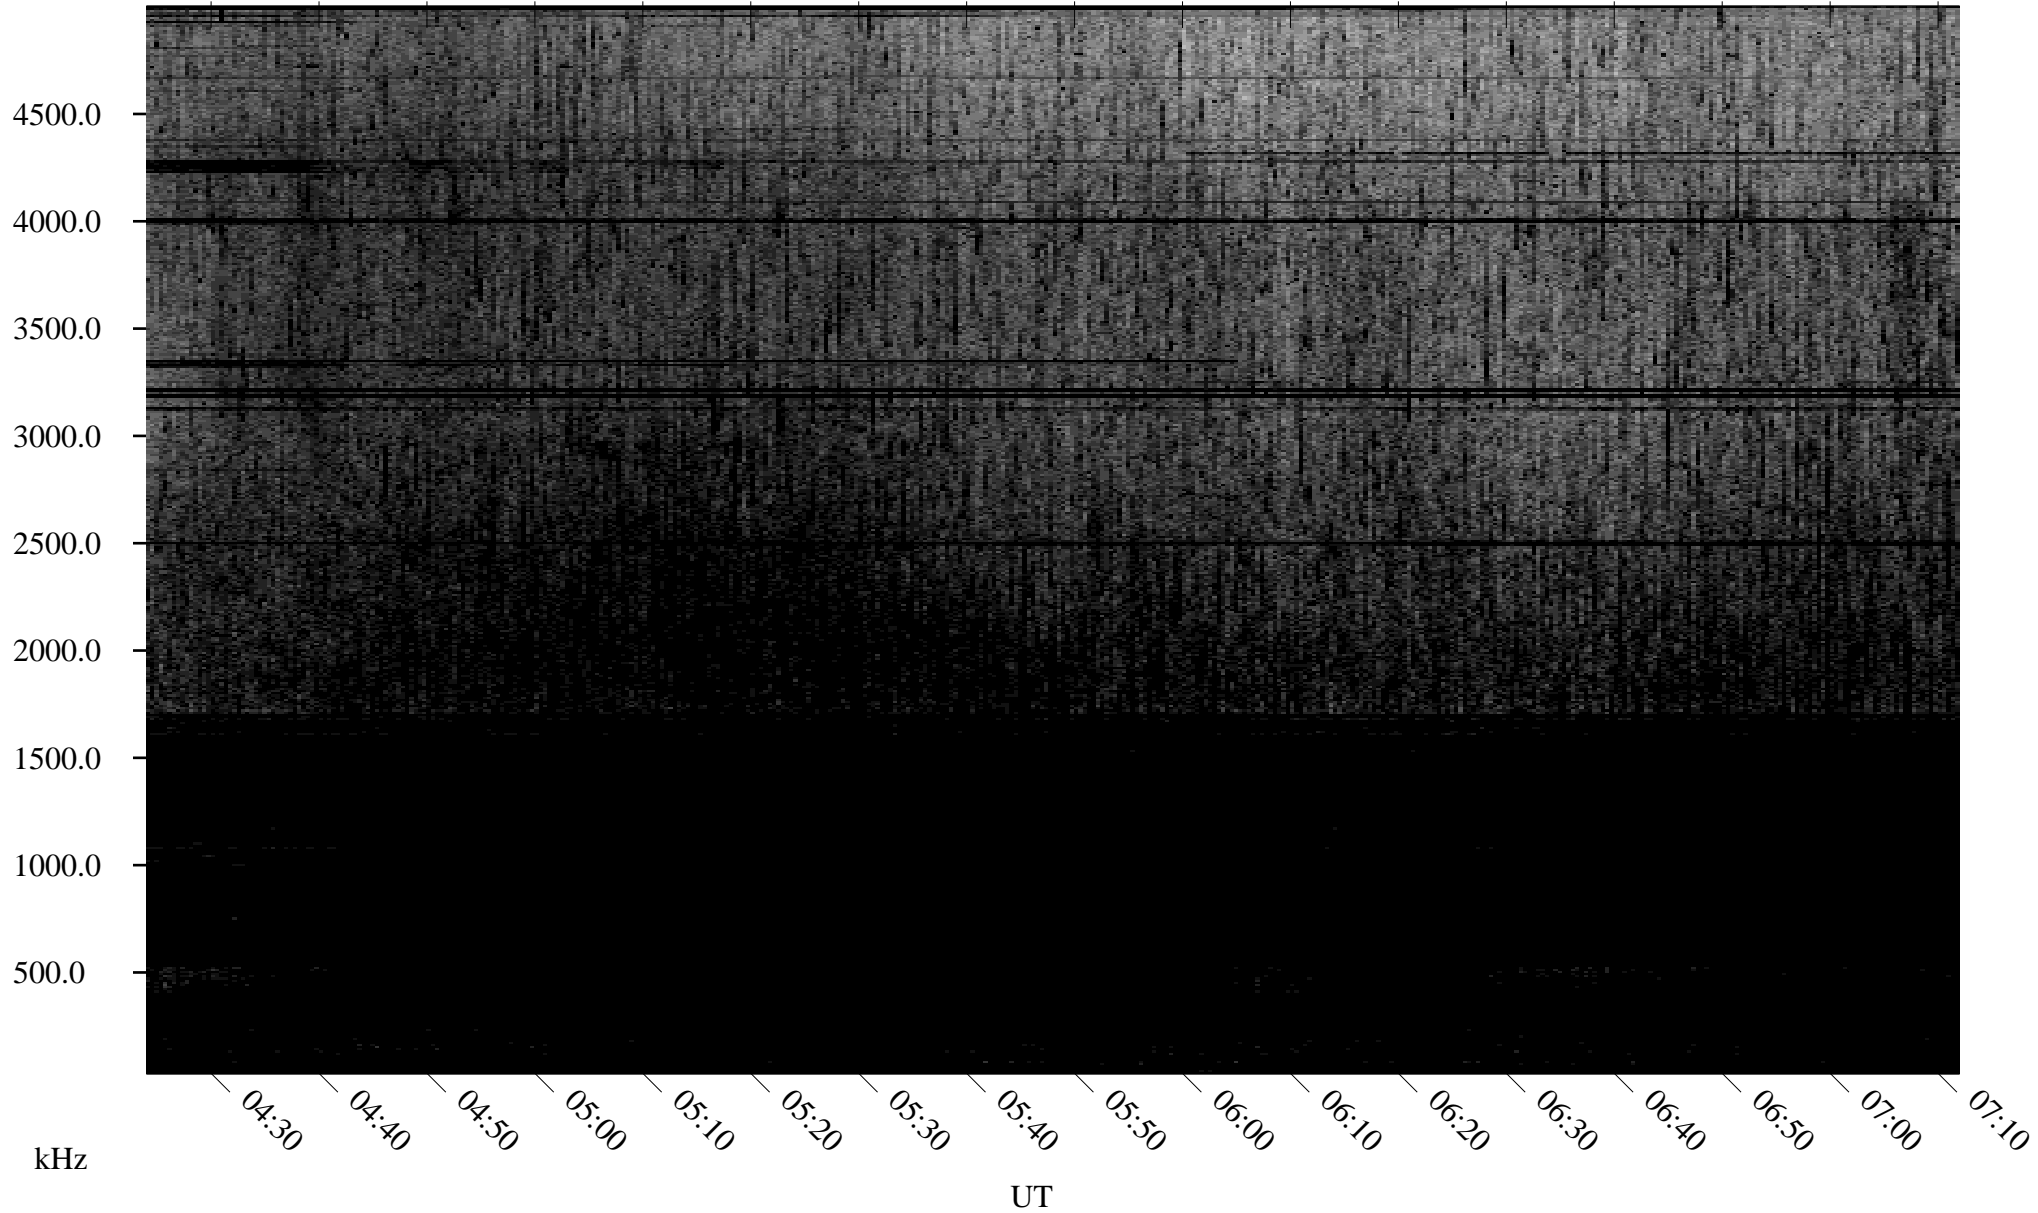

08/02/2009 Churchill, Manitoba

Linear Scale Black = 161 White = 15

ch09214l.r01SUm max_12

Page 1

08/02/2009 Churchill, Manitoba

Linear Scale Black = 161 White = 15

ch09214l.r01SUm max_12

Page 2

08/03/2009 Churchill, Manitoba

Linear Scale Black = 161 White = 15

ch09214l.r01SUm max_12

Page 3

08/03/2009 Churchill, Manitoba

Linear Scale Black = 161 White = 15

ch09214l.r01SUm max_12

Page 4

08/03/2009 Churchill, Manitoba

Linear Scale Black = 161 White = 15

ch09214l.r01SUm max_12

Page 5

08/03/2009 Churchill, Manitoba

Linear Scale Black = 161 White = 15

ch09214l.r01SUm max_12

Page 6

08/03/2009 Churchill, Manitoba

Linear Scale Black = 161 White = 15

ch09214l.r01SUm max_12

Page 7

08/03/2009 Churchill, Manitoba

Linear Scale Black = 161 White = 15

ch09214l.r01SUm max_12

Page 8