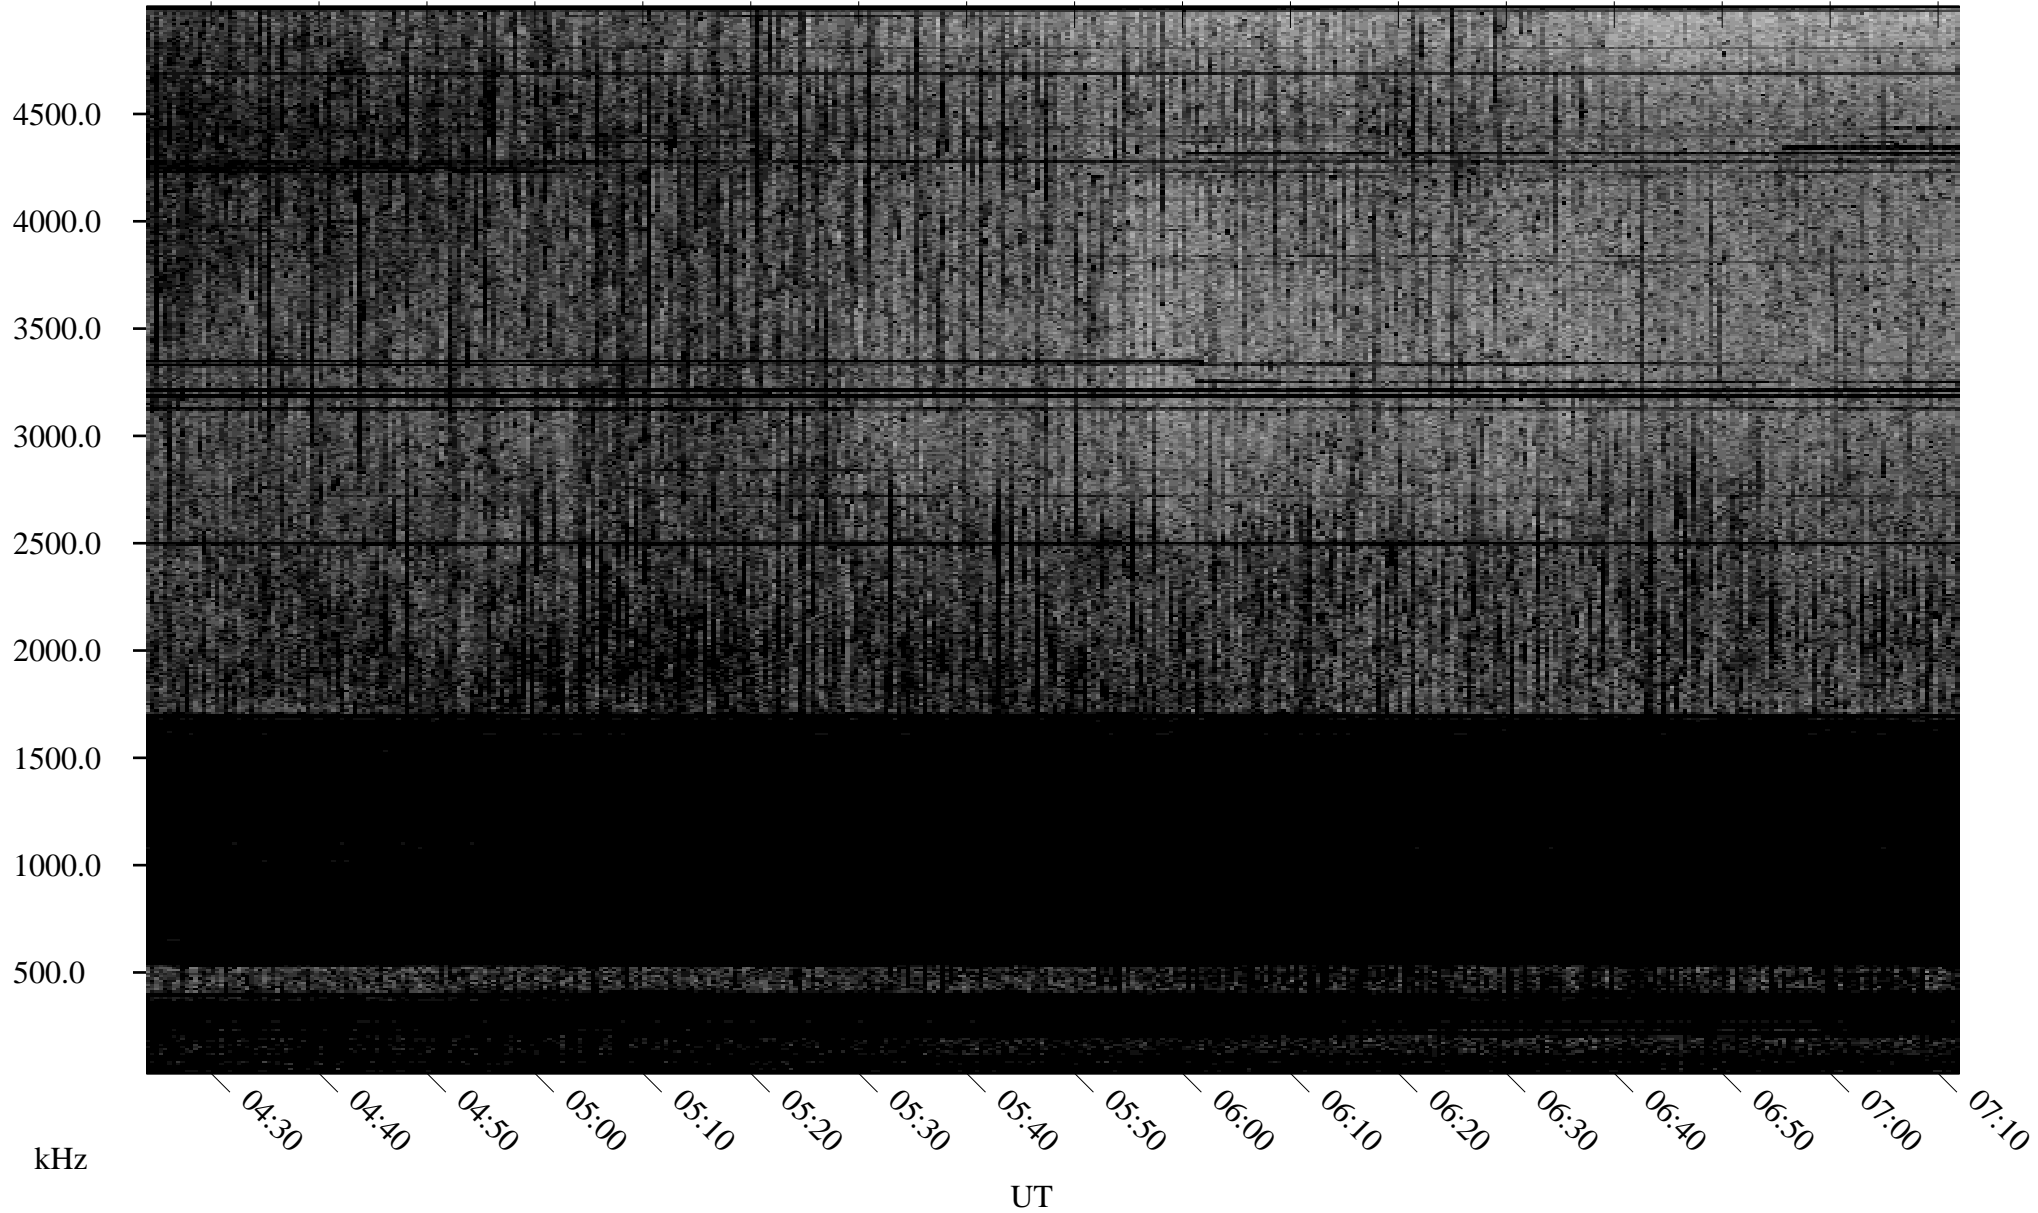

08/04/2009 Churchill, Manitoba

Linear Scale Black = 161 White = 15

ch09216l.r01SUm max_12

Page 1

08/04/2009 Churchill, Manitoba

Linear Scale Black = 161 White = 15

ch09216l.r01SUm max_12

Page 2

08/05/2009 Churchill, Manitoba

Linear Scale Black = 161 White = 15

ch09216l.r01SUm max_12

Page 3

08/05/2009 Churchill, Manitoba

Linear Scale Black = 161 White = 15

ch09216l.r01SUm max_12

Page 4

08/05/2009 Churchill, Manitoba

Linear Scale Black = 161 White = 15

ch09216l.r01SUm max_12

Page 5

08/05/2009 Churchill, Manitoba

Linear Scale Black = 161 White = 15

ch09216l.r01SUm max_12

Page 6

08/05/2009 Churchill, Manitoba

Linear Scale Black = 161 White = 15

ch09216l.r01SUm max_12

Page 7

08/05/2009 Churchill, Manitoba

Linear Scale Black = 161 White = 15

ch09216l.r01SUm max_12