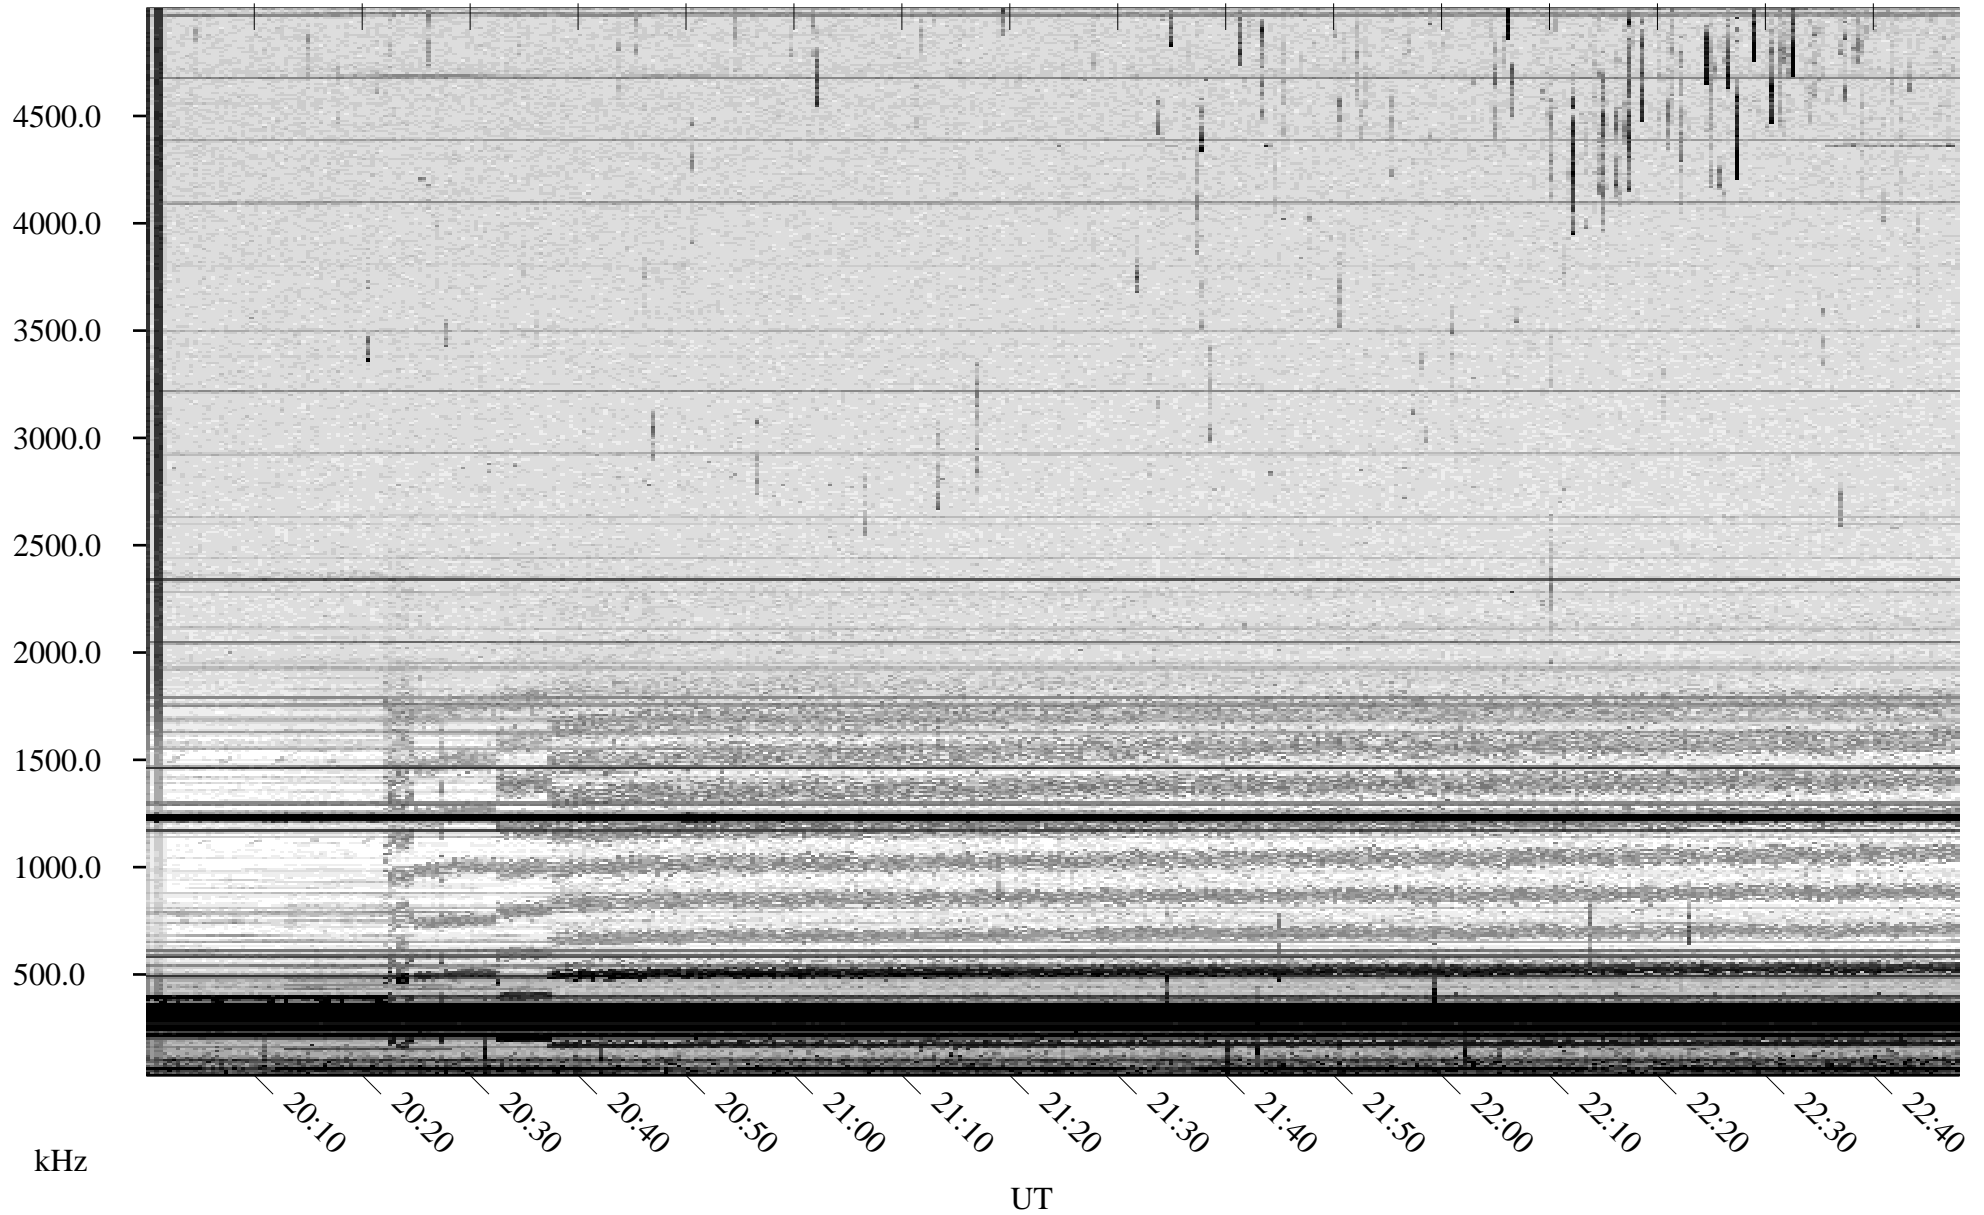

08/04/2009 Churchill, Manitoba

Linear Scale Black = 161 White = 15

ch09216l.r01SUm max_12

Page 1

08/04/2009 Churchill, Manitoba

Linear Scale Black = 161 White = 15

ch09216l.r01SUm max_12

Page 2

08/05/2009 Churchill, Manitoba

Linear Scale Black = 161 White = 15

ch09216l.r01SUm max_12

Page 3

08/05/2009 Churchill, Manitoba

Linear Scale Black = 161 White = 15

ch09216l.r01SUm max_12

Page 4

08/05/2009 Churchill, Manitoba

Linear Scale Black = 161 White = 15

ch09216l.r01SUm max_12

Page 5

08/05/2009 Churchill, Manitoba

Linear Scale Black = 161 White = 15

ch09216l.r01SUm max_12

Page 6

08/05/2009 Churchill, Manitoba

Linear Scale Black = 161 White = 15

ch09216l.r01SUm max_12

Page 7

08/05/2009 Churchill, Manitoba

Linear Scale Black = 161 White = 15

ch09216l.r01SUm max_12