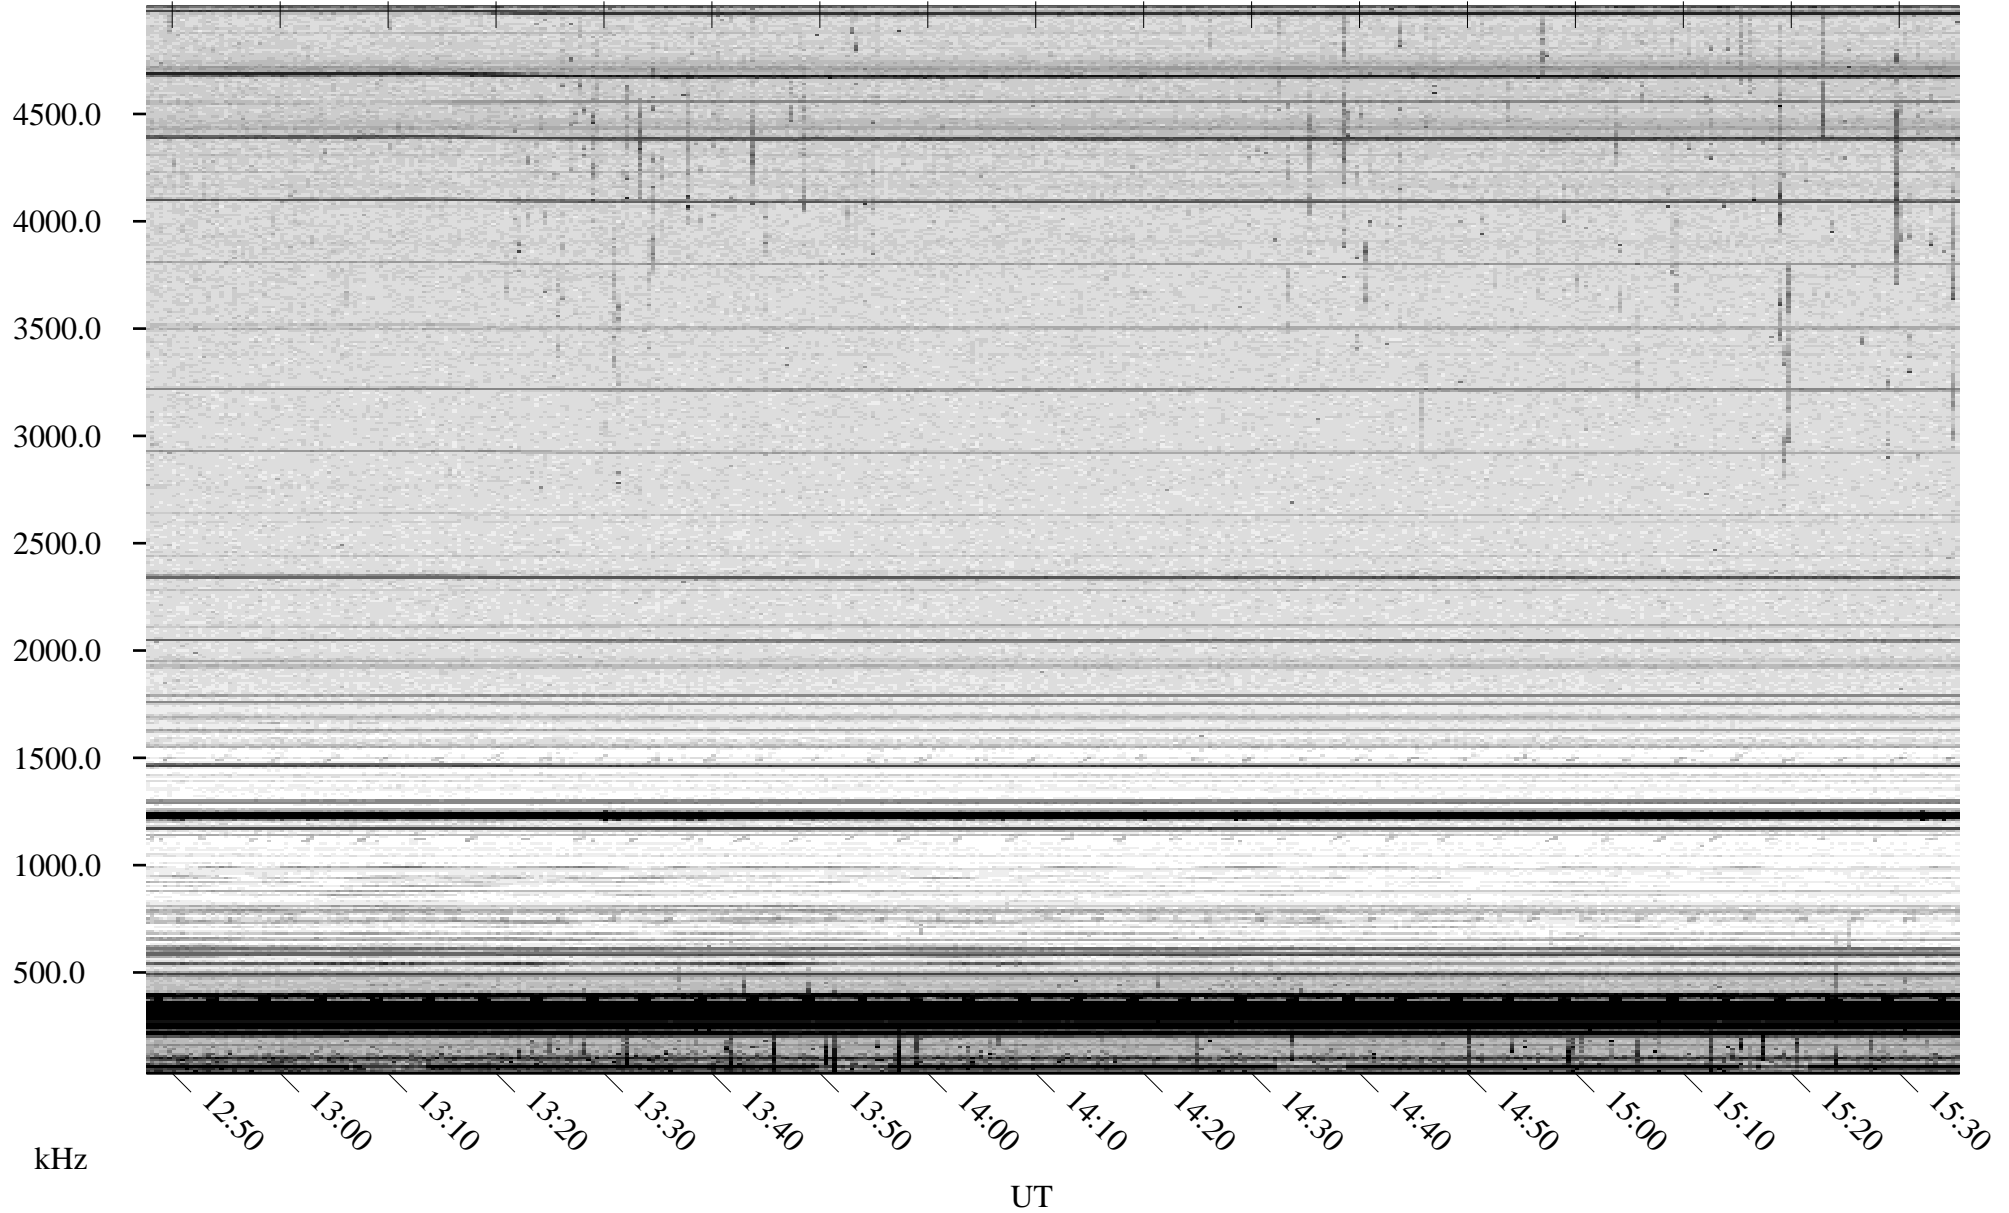

08/04/2009 Churchill, Manitoba

Linear Scale Black = 161 White = 15

ch09216l.r01SUm max_12

Page 1

08/04/2009 Churchill, Manitoba

Linear Scale Black = 161 White = 15

ch09216l.r01SUm max_12

Page 2

08/05/2009 Churchill, Manitoba

Linear Scale Black = 161 White = 15

ch09216l.r01SUm max_12

Page 3

08/05/2009 Churchill, Manitoba

Linear Scale Black = 161 White = 15

ch09216l.r01SUm max_12

Page 4

08/05/2009 Churchill, Manitoba

Linear Scale Black = 161 White = 15

ch09216l.r01SUm max_12

Page 5

08/05/2009 Churchill, Manitoba

Linear Scale Black = 161 White = 15

ch09216l.r01SUm max_12

Page 6

08/05/2009 Churchill, Manitoba

Linear Scale Black = 161 White = 15

ch09216l.r01SUm max_12

Page 7

08/05/2009 Churchill, Manitoba

Linear Scale Black = 161 White = 15

ch09216l.r01SUm max_12