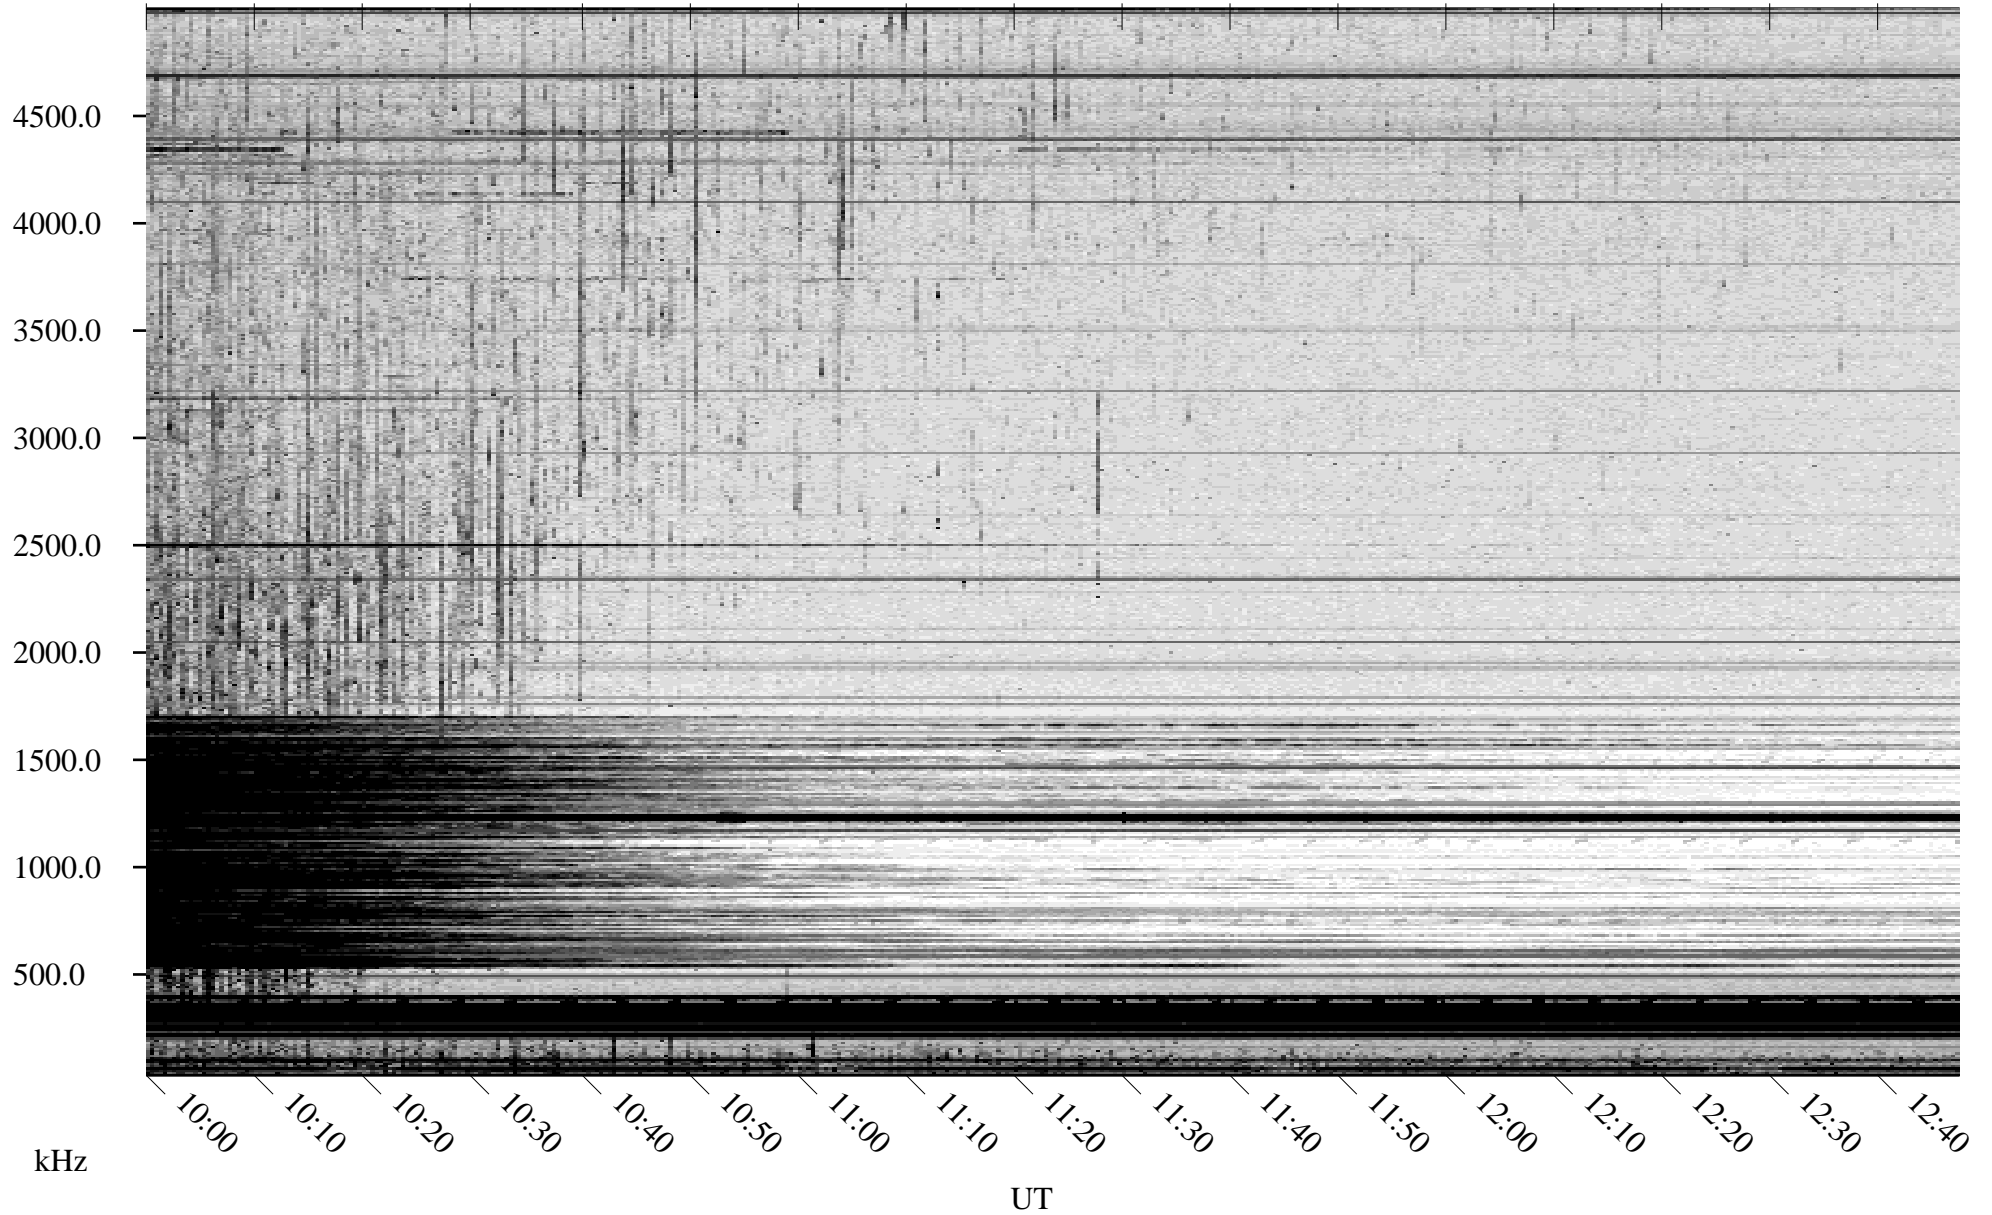

08/04/2009 Churchill, Manitoba

Linear Scale Black = 161 White = 15

ch09216l.r01SUm max_12

Page 1

08/04/2009 Churchill, Manitoba

Linear Scale Black = 161 White = 15

ch09216l.r01SUm max_12

Page 2

08/05/2009 Churchill, Manitoba

Linear Scale Black = 161 White = 15

ch09216l.r01SUm max_12

Page 3

08/05/2009 Churchill, Manitoba

Linear Scale Black = 161 White = 15

ch09216l.r01SUm max_12

Page 4

08/05/2009 Churchill, Manitoba

Linear Scale Black = 161 White = 15

ch09216l.r01SUm max_12

Page 5

08/05/2009 Churchill, Manitoba

Linear Scale Black = 161 White = 15

ch09216l.r01SUm max_12

Page 6

08/05/2009 Churchill, Manitoba

Linear Scale Black = 161 White = 15

ch09216l.r01SUm max_12

Page 7

08/05/2009 Churchill, Manitoba

Linear Scale Black = 161 White = 15

ch09216l.r01SUm max_12