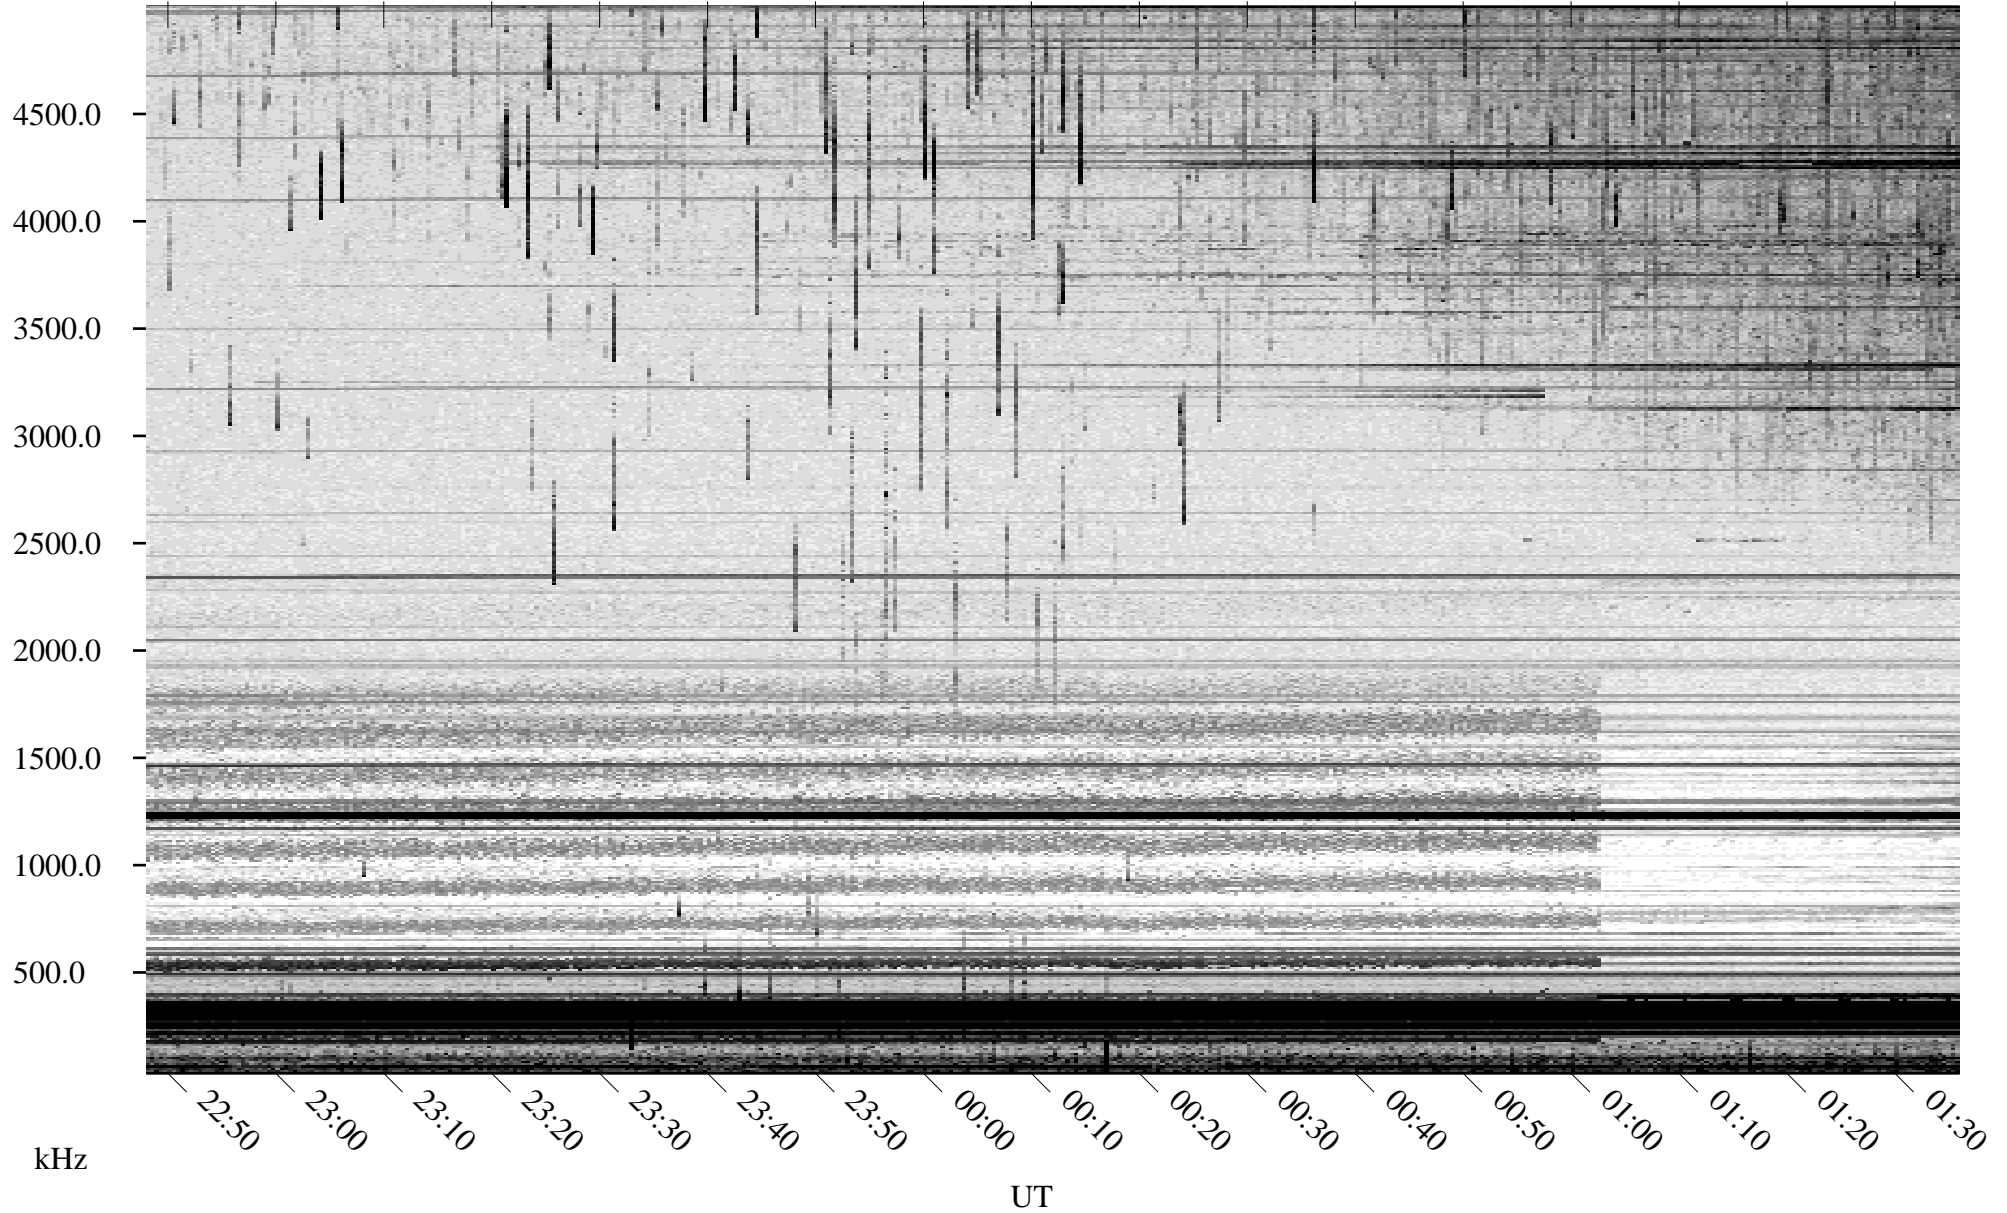

08/04/2009 Churchill, Manitoba

Linear Scale Black = 161 White = 15

ch09216l.r01SUm max_12

Page 1

08/04/2009 Churchill, Manitoba

Linear Scale Black = 161 White = 15

ch09216l.r01SUm max_12

Page 2

08/05/2009 Churchill, Manitoba

Linear Scale Black = 161 White = 15

ch09216l.r01SUm max_12

Page 3

08/05/2009 Churchill, Manitoba

Linear Scale Black = 161 White = 15

ch09216l.r01SUm max_12

Page 4

08/05/2009 Churchill, Manitoba

Linear Scale Black = 161 White = 15

ch09216l.r01SUm max_12

Page 5

08/05/2009 Churchill, Manitoba

Linear Scale Black = 161 White = 15

ch09216l.r01SUm max_12

Page 6

08/05/2009 Churchill, Manitoba

Linear Scale Black = 161 White = 15

ch09216l.r01SUm max_12

Page 7

08/05/2009 Churchill, Manitoba

Linear Scale Black = 161 White = 15

ch09216l.r01SUm max_12