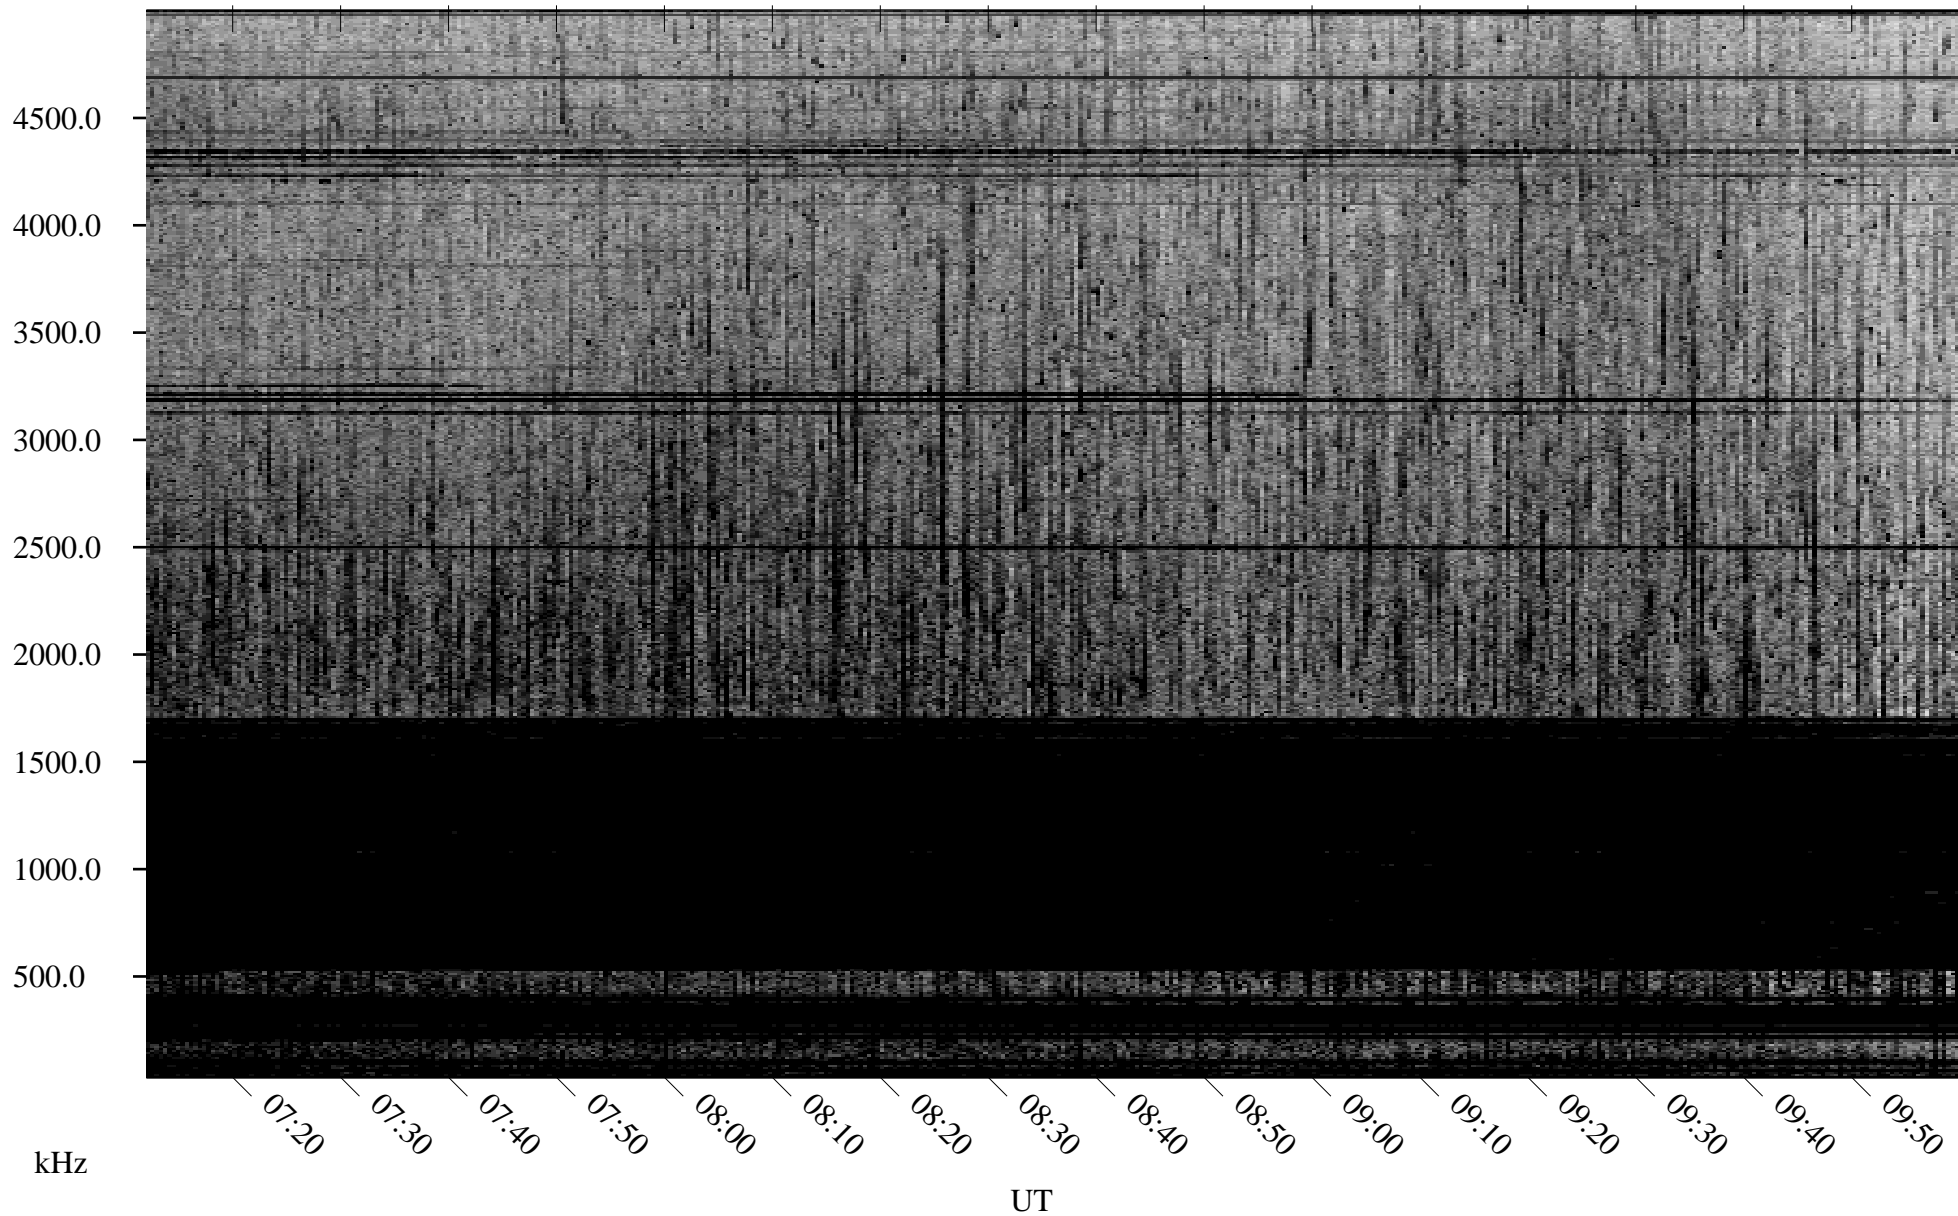

08/04/2009 Churchill, Manitoba

Linear Scale Black = 161 White = 15

ch09216l.r01SUm max_12

Page 1

08/04/2009 Churchill, Manitoba

Linear Scale Black = 161 White = 15

ch09216l.r01SUm max_12

Page 2

08/05/2009 Churchill, Manitoba

Linear Scale Black = 161 White = 15

ch09216l.r01SUm max_12

Page 3

08/05/2009 Churchill, Manitoba

Linear Scale Black = 161 White = 15

ch09216l.r01SUm max_12

Page 4

08/05/2009 Churchill, Manitoba

Linear Scale Black = 161 White = 15

ch09216l.r01SUm max_12

Page 5

08/05/2009 Churchill, Manitoba

Linear Scale Black = 161 White = 15

ch09216l.r01SUm max_12

Page 6

08/05/2009 Churchill, Manitoba

Linear Scale Black = 161 White = 15

ch09216l.r01SUm max_12

Page 7

08/05/2009 Churchill, Manitoba

Linear Scale Black = 161 White = 15

ch09216l.r01SUm max_12